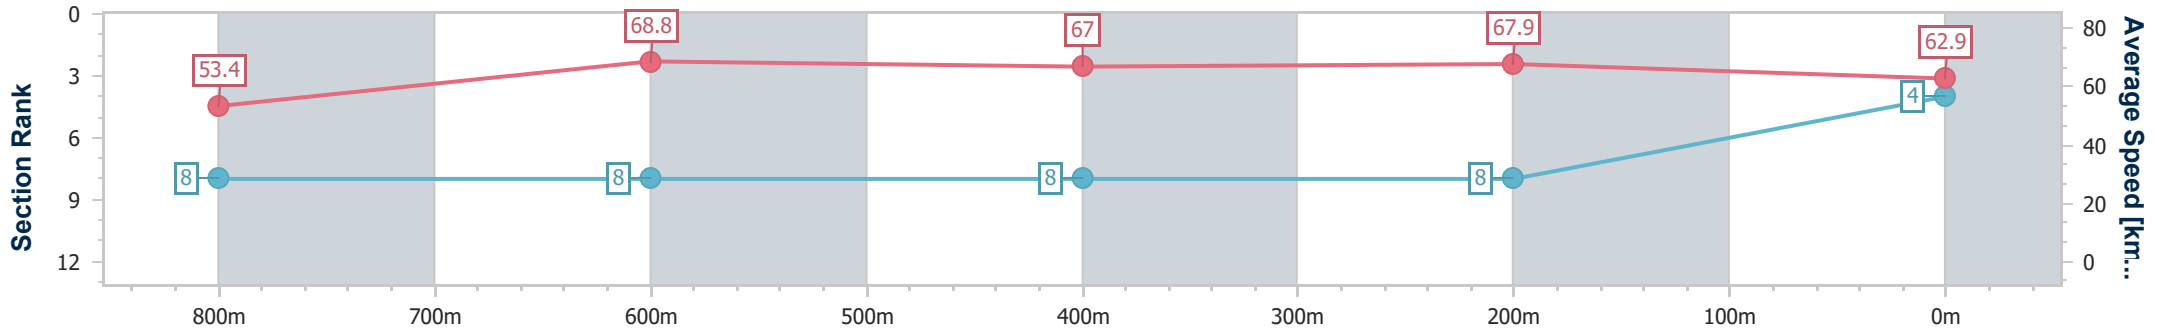

Eagle Farm QLD Professional

Race 8: PEACHESTER LODGE Class 6 Handicap - 1000m

16 September 2023 - 16:12

Track Rating: Good 4, Weather: Fine, Rail Position: +2m Entire Course

BRISBANE RACING CLUB

Section	Overall	800m	600m	400m	200m
Section Times	0:56.90 [4] (0:13.55)	0:43.35 [8] (0:10.53)	0:32.82 [8] (0:10.78)	0:22.04 [8] (0:10.60)	0:11.44 [8] (0:11.44)
Average Speed [km/h]	53.4	68.8	67.0	67.9	62.9
Top Speed [km/h]	69.2	70.6	68.7	68.9	67.0
Avg. Dist. to Rail [m]	5.0	1.3	0.6	0.9	0.5
Avg. Stride Freq. [Hz]	--	--	--	--	--
Avg. Stride Length [m]	--	--	--	--	--