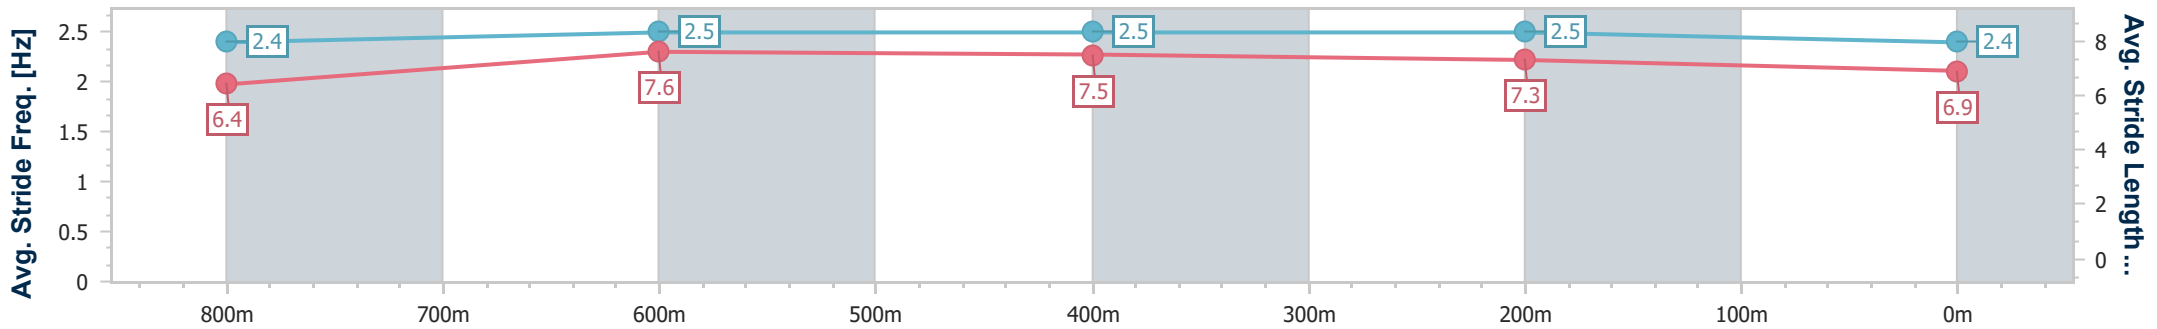

Eagle Farm QLD Professional

Race 8: PEACHESTER LODGE Class 6 Handicap - 1000m

16 September 2023 - 16:12

Track Rating: Good 4, Weather: Fine, Rail Position: +2m Entire Course

BRISBANE RACING CLUB

Section	Overall	800m	600m	400m	200m
Section Times	0:57.27 [7] (0:13.09)	0:44.18 [5] (0:10.57)	0:33.61 [4] (0:11.06)	0:22.55 [6] (0:10.68)	0:11.87 [7] (0:11.87)
Average Speed [km/h]	55.2	68.4	66.2	67.4	60.7
Top Speed [km/h]	70.9	71.3	67.9	68.6	65.3
Avg. Dist. to Rail [m]	3.5	0.8	3.3	7.8	6.8
Avg. Stride Freq. [Hz]	2.4	2.5	2.5	2.5	2.4
Avg. Stride Length [m]	6.4	7.6	7.5	7.3	6.9

- [ ] Ranking at each section and finish
- .-.- No data available at this section
- NA No data available

Horse/Jockey Name	Gemelon Bolt
Final Rank	8
Fastest Section Time (Section)	0:10.76 (600m)
Top Speed [km/h] (Section)	69.0 (800m)
Race State	Finished