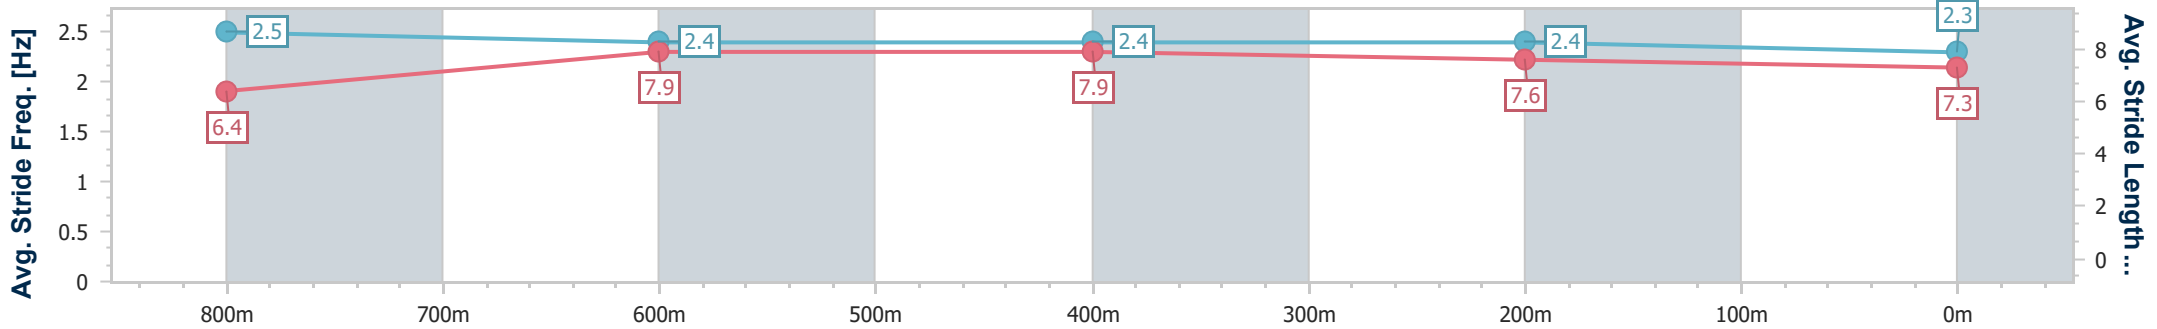

Eagle Farm QLD Professional

Race 8: PEACHESTER LODGE Class 6 Handicap - 1000m

16 September 2023 - 16:12

Track Rating: Good 4, Weather: Fine, Rail Position: +2m Entire Course

BRISBANE RACING CLUB

Section	Overall	800m	600m	400m	200m
Section Times	0:57.17 [6] (0:12.73)	0:44.44 [2] (0:10.73)	0:33.71 [2] (0:10.98)	0:22.73 [4] (0:10.73)	0:12.00 [3] (0:12.00)
Average Speed [km/h]	57.1	68.4	66.6	67.2	59.9
Top Speed [km/h]	65.9	68.8	66.6	68.8	64.5
Avg. Dist. to Rail [m]	5.6	4.3	3.2	5.4	5.8
Avg. Stride Freq. [Hz]	2.5	2.4	2.4	2.4	2.3
Avg. Stride Length [m]	6.4	7.9	7.9	7.6	7.3

- [ ] Ranking at each section and finish
- .-.- No data available at this section
- NA No data available

Horse/Jockey Name	Shamaton
Final Rank	7
Fastest Section Time (Section)	0:10.57 (800m)
Top Speed [km/h] (Section)	71.3 (800m)
Race State	Finished