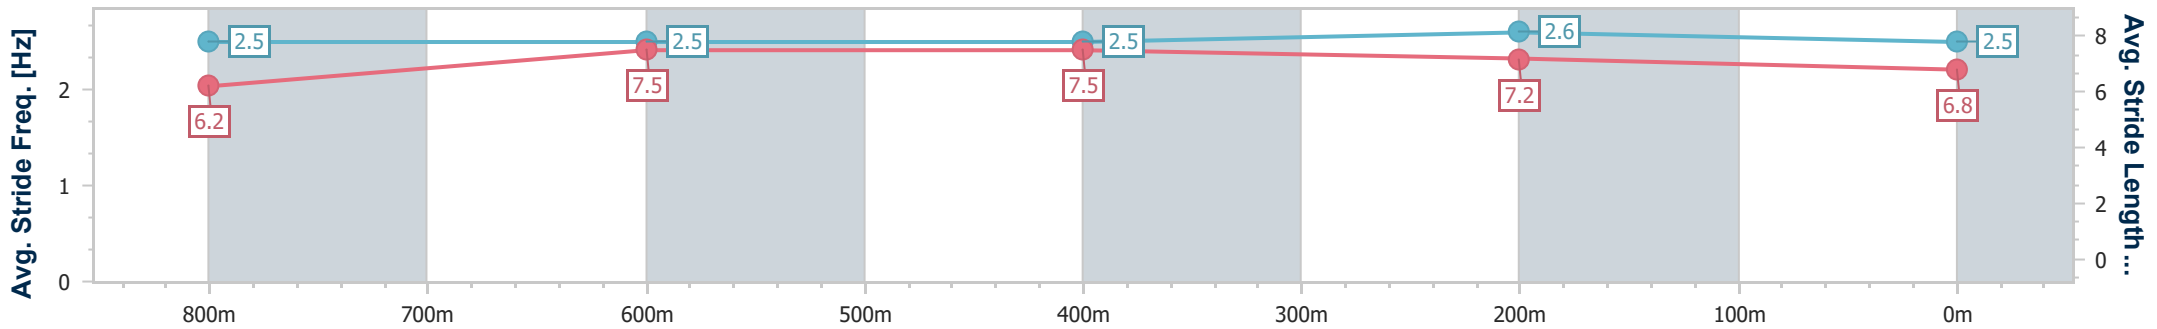

Eagle Farm QLD Professional

Race 8: PEACHESTER LODGE Class 6 Handicap - 1000m

16 September 2023 - 16:12

Track Rating: Good 4, Weather: Fine, Rail Position: +2m Entire Course

BRISBANE RACING CLUB

Section	Overall	800m	600m	400m	200m
Section Times	0:56.69 [2] (0:12.72)	0:43.97 [1] (0:10.45)	0:33.52 [1] (0:10.86)	0:22.66 [1] (0:10.85)	0:11.81 [1] (0:11.81)
Average Speed [km/h]	56.6	68.7	66.4	66.3	61.0
Top Speed [km/h]	70.8	70.8	67.2	66.9	64.8
Avg. Dist. to Rail [m]	2.0	0.8	0.6	3.0	4.2
Avg. Stride Freq. [Hz]	2.5	2.5	2.5	2.6	2.5
Avg. Stride Length [m]	6.2	7.5	7.5	7.2	6.8