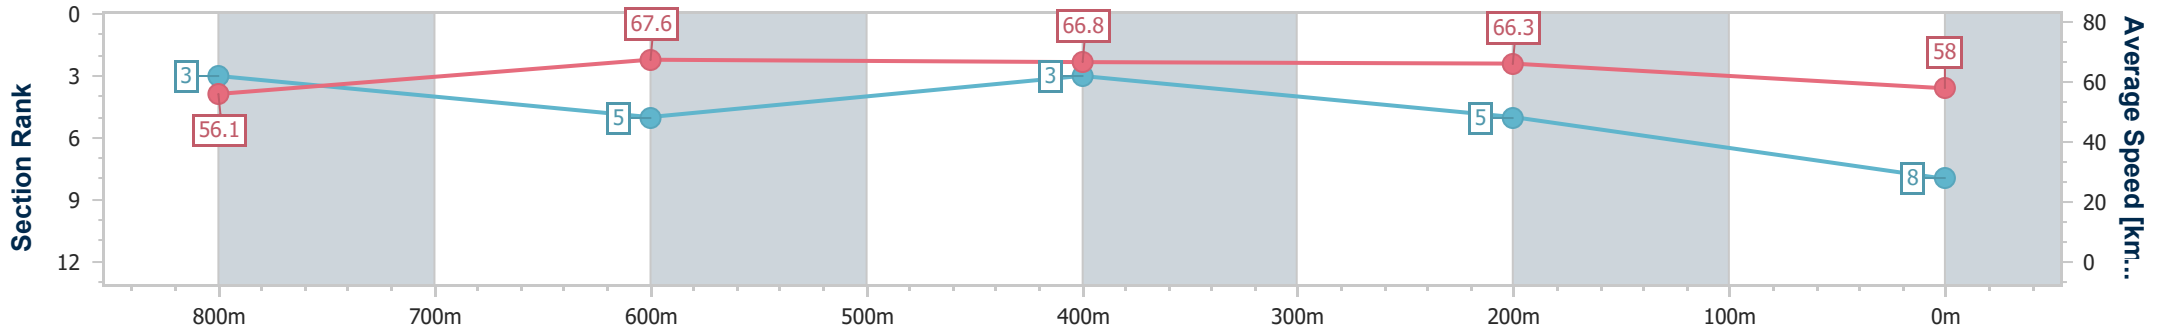

- [ ] Ranking at each section and finish
- .-.- No data available at this section
- NA No data available

Horse/Jockey Name	Gemelon Bolt
Final Rank	8
Fastest Section Time (Section)	0:10.76 (600m)
Top Speed [km/h] (Section)	69.0 (800m)
Race State	Finished

### Eagle Farm QLD Professional

Race 8: PEACHESTER LODGE Class 6 Handicap - 1000m

16 September 2023 - 16:12

Track Rating: Good 4, Weather: Fine, Rail Position: +2m Entire Course

BRISBANE RACING CLUB

Section	Overall	800m	600m	400m	200m
Section Times	0:57.71 [8] (0:12.89)	0:44.82 [3] (0:10.78)	0:34.04 [5] (0:10.76)	0:23.28 [3] (0:10.85)	0:12.43 [5] (0:12.43)
Average Speed [km/h]	56.1	67.6	66.8	66.3	58.0
Top Speed [km/h]	68.9	69.0	67.2	68.1	63.8
Avg. Dist. to Rail [m]	3.7	2.2	0.9	1.9	3.4
Avg. Stride Freq. [Hz]	2.5	2.4	2.4	2.4	2.3
Avg. Stride Length [m]	6.2	7.4	7.6	7.5	7.1

- [ ] Ranking at each section and finish
- .-.- No data available at this section
- NA No data available