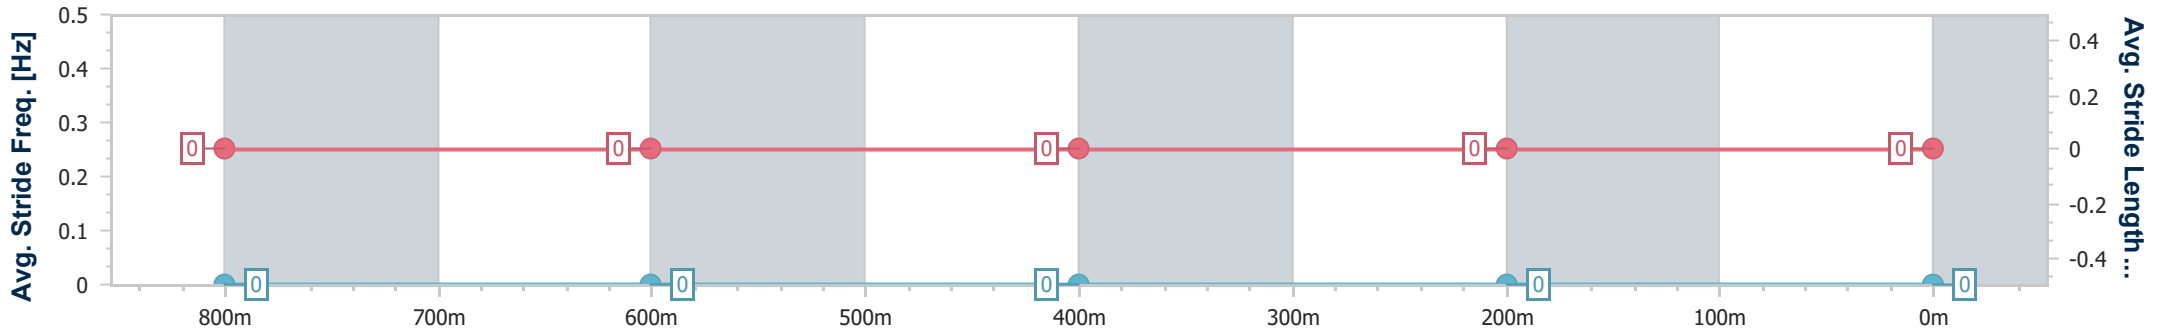

Eagle Farm QLD Professional

Race 8: PEACHESTER LODGE Class 6 Handicap - 1000m

16 September 2023 - 16:12

Track Rating: Good 4, Weather: Fine, Rail Position: +2m Entire Course

BRISBANE RACING CLUB

Section	Overall	800m	600m	400m	200m
Section Times	0:56.90 [4] (0:13.55)	0:43.35 [8] (0:10.53)	0:32.82 [8] (0:10.78)	0:22.04 [8] (0:10.60)	0:11.44 [8] (0:11.44)
Average Speed [km/h]	53.4	68.8	67.0	67.9	62.9
Top Speed [km/h]	69.2	70.6	68.7	68.9	67.0
Avg. Dist. to Rail [m]	5.0	1.3	0.6	0.9	0.5
Avg. Stride Freq. [Hz]	--	--	--	--	--
Avg. Stride Length [m]	--	--	--	--	--