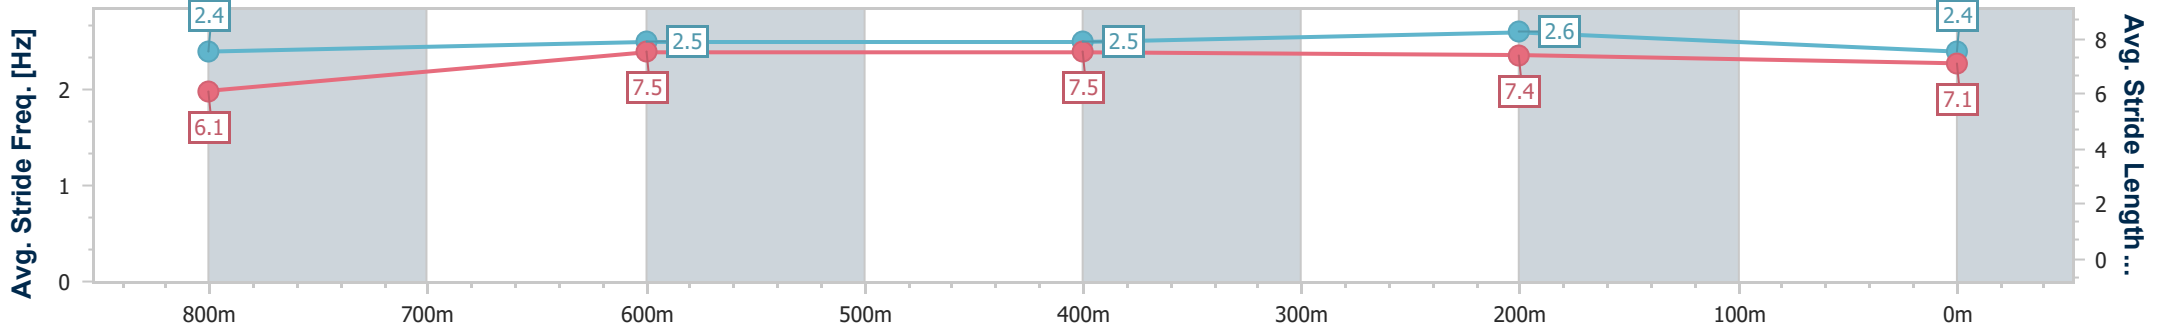

### Eagle Farm QLD Professional

Race 8: PEACHESTER LODGE Class 6 Handicap - 1000m

16 September 2023 - 16:12

Track Rating: Good 4, Weather: Fine, Rail Position: +2m Entire Course

BRISBANE RACING CLUB

Section	Overall	800m	600m	400m	200m
Section Times	0:56.81 [3] (0:13.34)	0:43.47 [7] (0:10.50)	0:32.97 [6] (0:10.78)	0:22.19 [5] (0:10.55)	0:11.64 [4] (0:11.64)
Average Speed [km/h]	54.4	69.1	67.1	68.3	61.9
Top Speed [km/h]	69.5	71.4	69.6	69.7	66.9
Avg. Dist. to Rail [m]	7.3	1.8	1.2	3.9	4.4
Avg. Stride Freq. [Hz]	2.4	2.5	2.5	2.6	2.4
Avg. Stride Length [m]	6.1	7.5	7.5	7.4	7.1