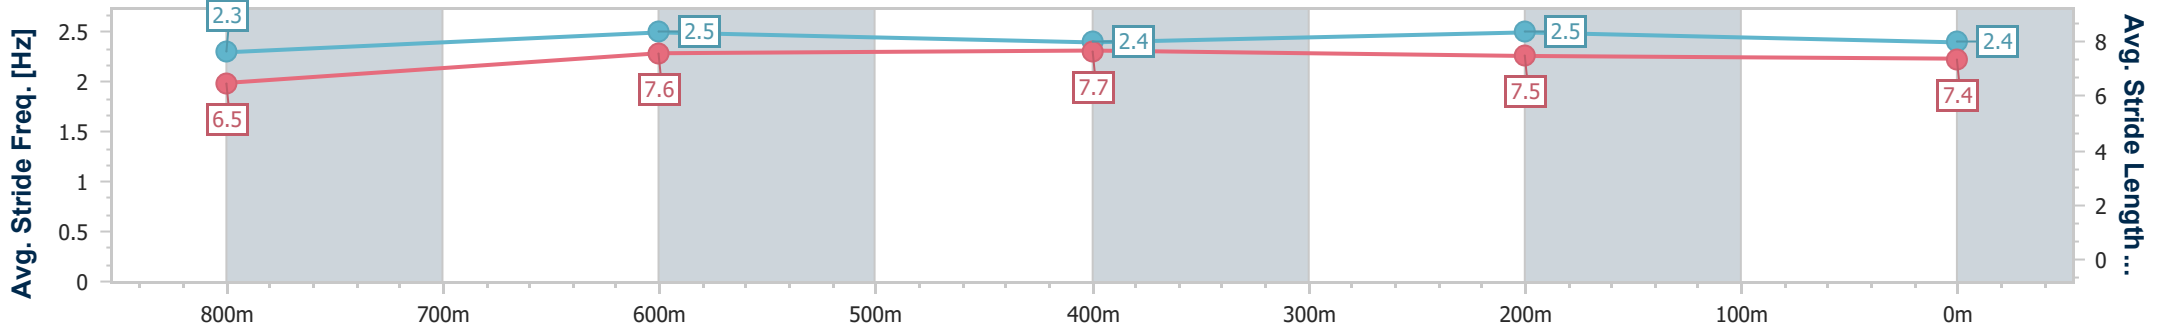

### Eagle Farm QLD Professional

Race 8: PEACHESTER LODGE Class 6 Handicap - 1000m

16 September 2023 - 16:12

Track Rating: Good 4, Weather: Fine, Rail Position: +2m Entire Course

BRISBANE RACING CLUB

Section	Overall	800m	600m	400m	200m
Section Times	0:56.54 [1] (0:13.03)	0:43.51 [4] (0:10.59)	0:32.92 [3] (0:10.71)	0:22.21 [2] (0:10.67)	0:11.54 [2] (0:11.54)
Average Speed [km/h]	55.4	68.2	67.5	67.4	62.4
Top Speed [km/h]	64.8	68.8	68.3	68.7	65.6
Avg. Dist. to Rail [m]	2.7	0.8	0.9	3.8	3.7
Avg. Stride Freq. [Hz]	2.3	2.5	2.4	2.5	2.4
Avg. Stride Length [m]	6.5	7.6	7.7	7.5	7.4