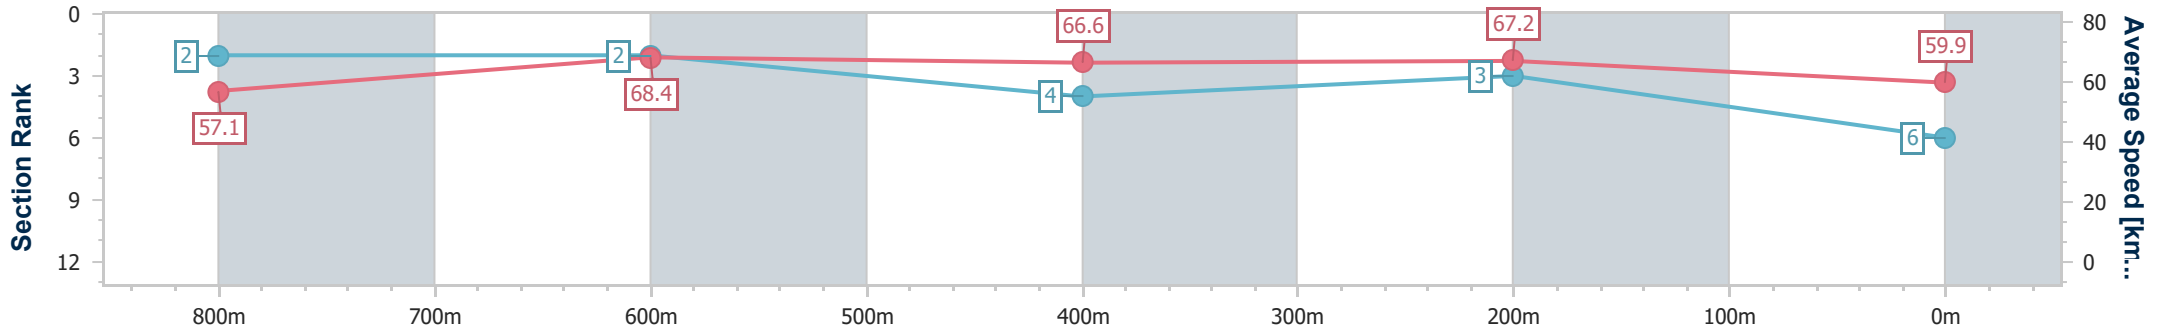

Eagle Farm QLD Professional

Race 8: PEACHESTER LODGE Class 6 Handicap - 1000m

16 September 2023 - 16:12

Track Rating: Good 4, Weather: Fine, Rail Position: +2m Entire Course

BRISBANE RACING CLUB

Section	Overall	800m	600m	400m	200m
Section Times	0:57.17 [6] (0:12.73)	0:44.44 [2] (0:10.73)	0:33.71 [2] (0:10.98)	0:22.73 [4] (0:10.73)	0:12.00 [3] (0:12.00)
Average Speed [km/h]	57.1	68.4	66.6	67.2	59.9
Top Speed [km/h]	65.9	68.8	66.6	68.8	64.5
Avg. Dist. to Rail [m]	5.6	4.3	3.2	5.4	5.8
Avg. Stride Freq. [Hz]	2.5	2.4	2.4	2.4	2.3
Avg. Stride Length [m]	6.4	7.9	7.9	7.6	7.3

- [ ] Ranking at each section and finish
- .-.- No data available at this section
- NA No data available

Horse/Jockey Name	Shamaton
Final Rank	7
Fastest Section Time (Section)	0:10.57 (800m)
Top Speed [km/h] (Section)	71.3 (800m)
Race State	Finished