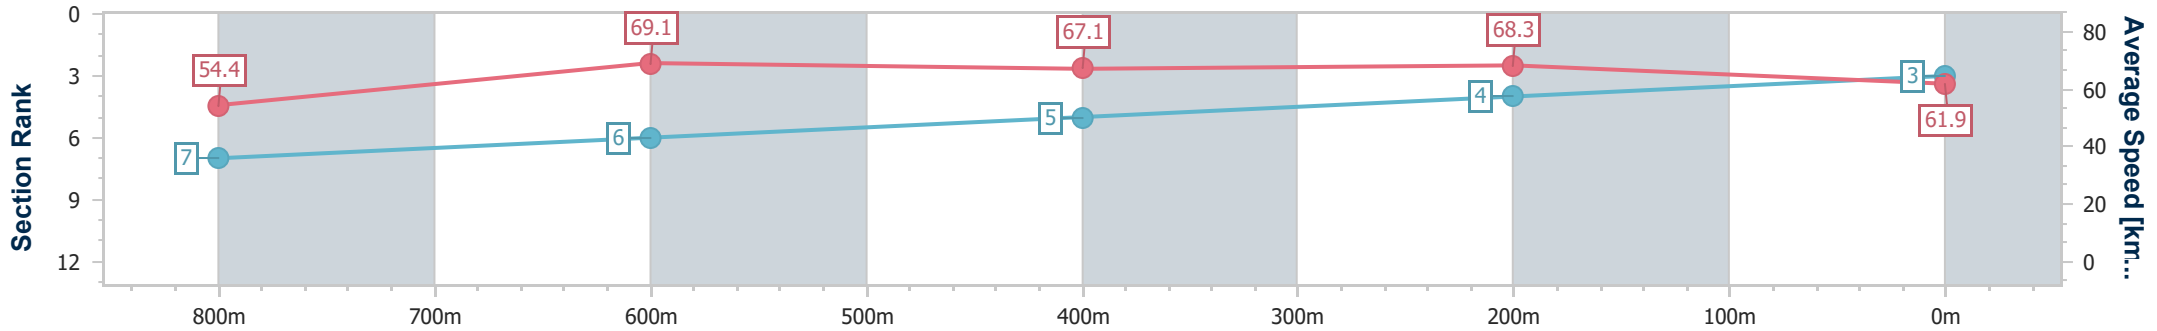

### Eagle Farm QLD Professional

Race 8: PEACHESTER LODGE Class 6 Handicap - 1000m

16 September 2023 - 16:12

Track Rating: Good 4, Weather: Fine, Rail Position: +2m Entire Course

BRISBANE RACING CLUB

Section	Overall	800m	600m	400m	200m
Section Times	0:56.81 [3] (0:13.34)	0:43.47 [7] (0:10.50)	0:32.97 [6] (0:10.78)	0:22.19 [5] (0:10.55)	0:11.64 [4] (0:11.64)
Average Speed [km/h]	54.4	69.1	67.1	68.3	61.9
Top Speed [km/h]	69.5	71.4	69.6	69.7	66.9
Avg. Dist. to Rail [m]	7.3	1.8	1.2	3.9	4.4
Avg. Stride Freq. [Hz]	2.4	2.5	2.5	2.6	2.4
Avg. Stride Length [m]	6.1	7.5	7.5	7.4	7.1