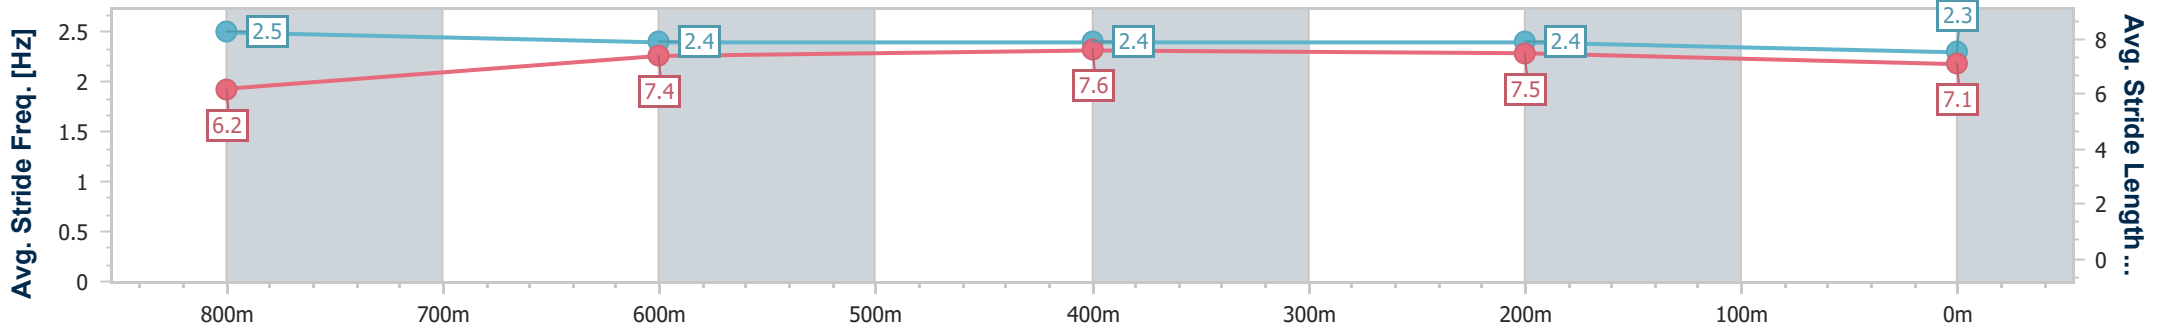

- [ ] Ranking at each section and finish
- .-.- No data available at this section
- NA No data available

Horse/Jockey Name	Gemelon Bolt
Final Rank	8
Fastest Section Time (Section)	0:10.76 (600m)
Top Speed [km/h] (Section)	69.0 (800m)
Race State	Finished

### Eagle Farm QLD Professional

Race 8: PEACHESTER LODGE Class 6 Handicap - 1000m

16 September 2023 - 16:12

Track Rating: Good 4, Weather: Fine, Rail Position: +2m Entire Course

BRISBANE RACING CLUB

Section	Overall	800m	600m	400m	200m
Section Times	0:57.71 [8] (0:12.89)	0:44.82 [3] (0:10.78)	0:34.04 [5] (0:10.76)	0:23.28 [3] (0:10.85)	0:12.43 [5] (0:12.43)
Average Speed [km/h]	56.1	67.6	66.8	66.3	58.0
Top Speed [km/h]	68.9	69.0	67.2	68.1	63.8
Avg. Dist. to Rail [m]	3.7	2.2	0.9	1.9	3.4
Avg. Stride Freq. [Hz]	2.5	2.4	2.4	2.4	2.3
Avg. Stride Length [m]	6.2	7.4	7.6	7.5	7.1

- [ ] Ranking at each section and finish
- .-.- No data available at this section
- NA No data available