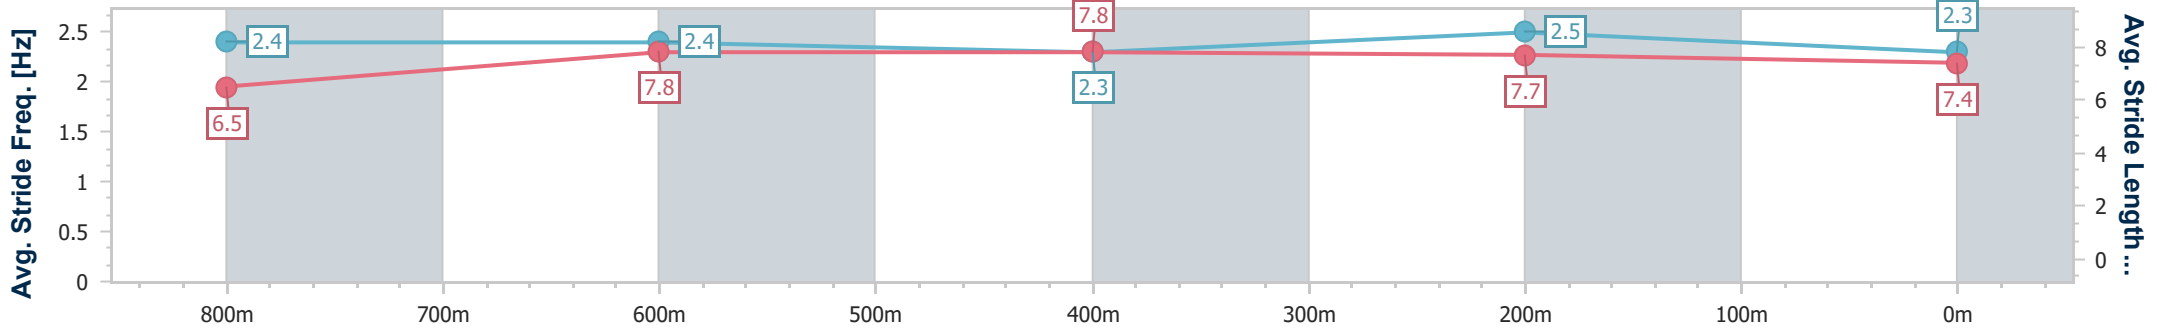

Eagle Farm QLD Professional

Race 8: PEACHESTER LODGE Class 6 Handicap - 1000m

16 September 2023 - 16:12

Track Rating: Good 4, Weather: Fine, Rail Position: +2m Entire Course

BRISBANE RACING CLUB

Section	Overall	800m	600m	400m	200m
Section Times	0:56.91 [5] (0:13.11)	0:43.80 [6] (0:10.83)	0:32.97 [7] (0:10.88)	0:22.09 [7] (0:10.51)	0:11.58 [6] (0:11.58)
Average Speed [km/h]	55.3	67.1	66.4	68.5	62.2
Top Speed [km/h]	70.4	69.2	69.9	70.5	66.4
Avg. Dist. to Rail [m]	6.2	2.0	1.0	5.2	6.8
Avg. Stride Freq. [Hz]	2.4	2.4	2.3	2.5	2.3
Avg. Stride Length [m]	6.5	7.8	7.8	7.7	7.4