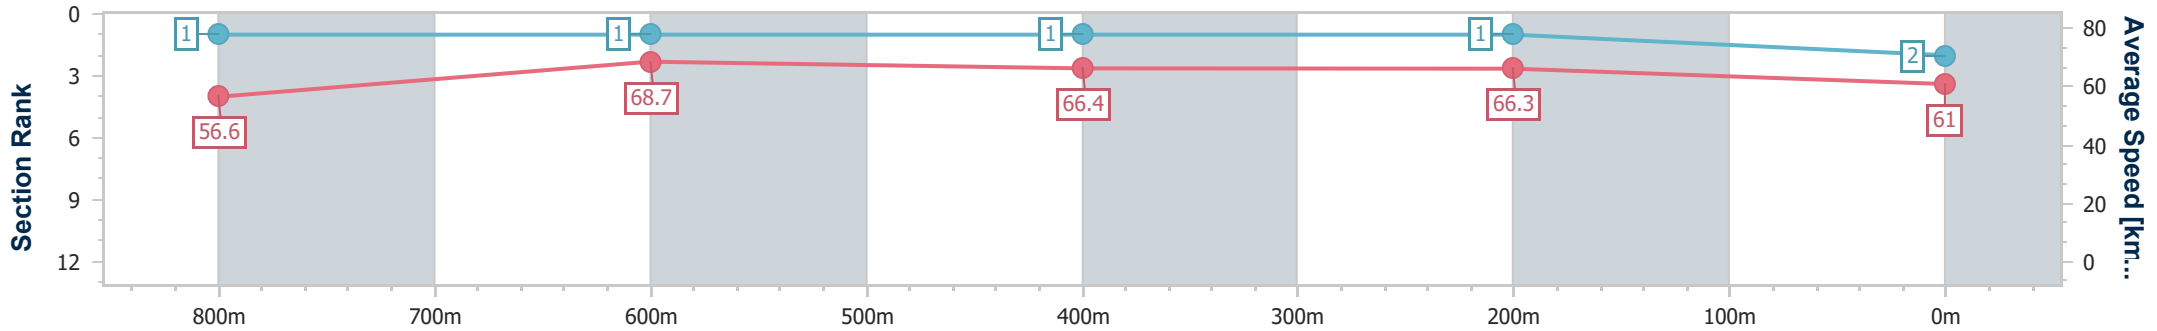

Eagle Farm QLD Professional

Race 8: PEACHESTER LODGE Class 6 Handicap - 1000m

16 September 2023 - 16:12

Track Rating: Good 4, Weather: Fine, Rail Position: +2m Entire Course

BRISBANE RACING CLUB

Section	Overall	800m	600m	400m	200m
Section Times	0:56.69 [2] (0:12.72)	0:43.97 [1] (0:10.45)	0:33.52 [1] (0:10.86)	0:22.66 [1] (0:10.85)	0:11.81 [1] (0:11.81)
Average Speed [km/h]	56.6	68.7	66.4	66.3	61.0
Top Speed [km/h]	70.8	70.8	67.2	66.9	64.8
Avg. Dist. to Rail [m]	2.0	0.8	0.6	3.0	4.2
Avg. Stride Freq. [Hz]	2.5	2.5	2.5	2.6	2.5
Avg. Stride Length [m]	6.2	7.5	7.5	7.2	6.8

- [ ] Ranking at each section and finish
- .-.- No data available at this section
- NA No data available

Horse/Jockey Name	Maximum Output
Final Rank	3
Fastest Section Time (Section)	0:10.50 (800m)
Top Speed [km/h] (Section)	71.4 (800m)
Race State	Finished