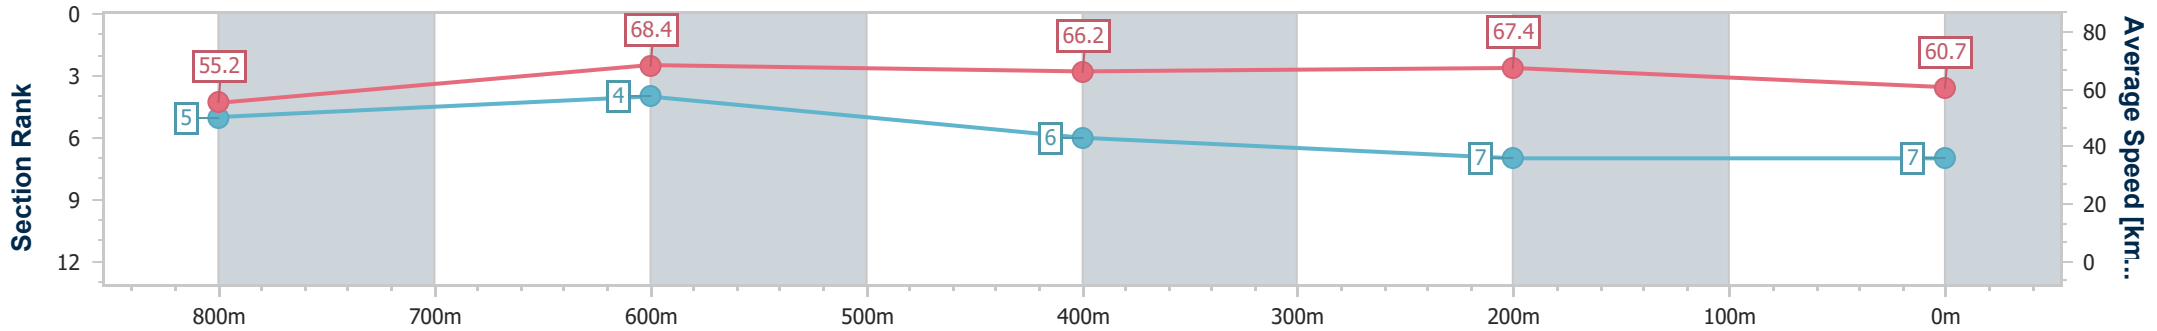

Eagle Farm QLD Professional

Race 8: PEACHESTER LODGE Class 6 Handicap - 1000m

16 September 2023 - 16:12

Track Rating: Good 4, Weather: Fine, Rail Position: +2m Entire Course

BRISBANE RACING CLUB

Section	Overall	800m	600m	400m	200m
Section Times	0:57.27 [7] (0:13.09)	0:44.18 [5] (0:10.57)	0:33.61 [4] (0:11.06)	0:22.55 [6] (0:10.68)	0:11.87 [7] (0:11.87)
Average Speed [km/h]	55.2	68.4	66.2	67.4	60.7
Top Speed [km/h]	70.9	71.3	67.9	68.6	65.3
Avg. Dist. to Rail [m]	3.5	0.8	3.3	7.8	6.8
Avg. Stride Freq. [Hz]	2.4	2.5	2.5	2.5	2.4
Avg. Stride Length [m]	6.4	7.6	7.5	7.3	6.9

- [ ] Ranking at each section and finish
- .-.- No data available at this section
- NA No data available

Horse/Jockey Name	Gemelon Bolt
Final Rank	8
Fastest Section Time (Section)	0:10.76 (600m)
Top Speed [km/h] (Section)	69.0 (800m)
Race State	Finished