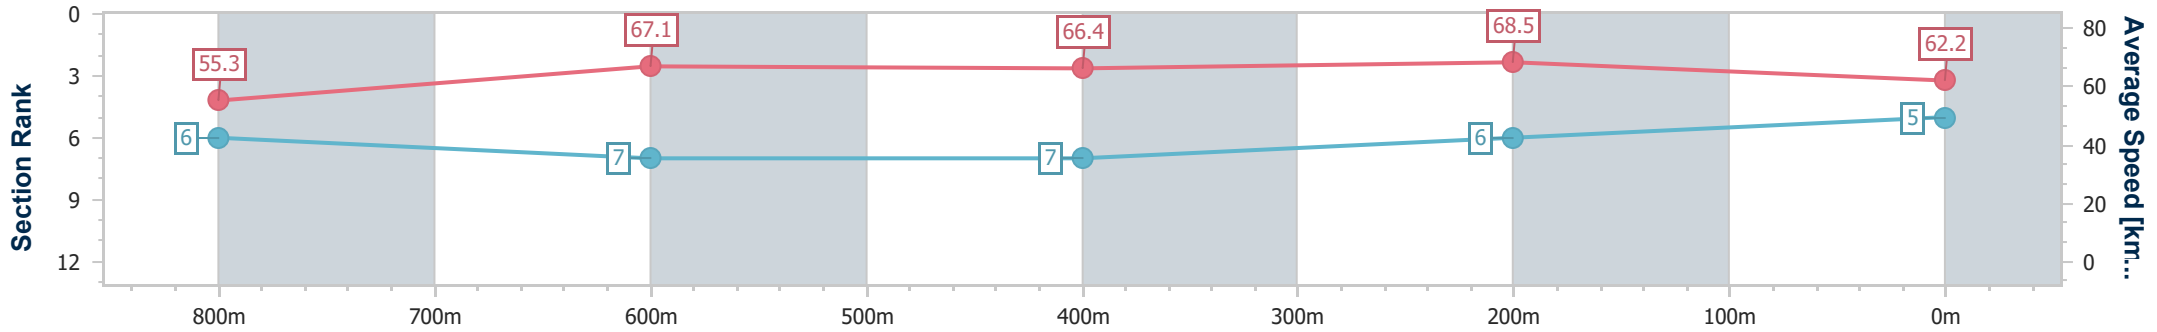

Eagle Farm QLD Professional

Race 8: PEACHESTER LODGE Class 6 Handicap - 1000m

16 September 2023 - 16:12

Track Rating: Good 4, Weather: Fine, Rail Position: +2m Entire Course

BRISBANE RACING CLUB

Section	Overall	800m	600m	400m	200m
Section Times	0:56.91 [5] (0:13.11)	0:43.80 [6] (0:10.83)	0:32.97 [7] (0:10.88)	0:22.09 [7] (0:10.51)	0:11.58 [6] (0:11.58)
Average Speed [km/h]	55.3	67.1	66.4	68.5	62.2
Top Speed [km/h]	70.4	69.2	69.9	70.5	66.4
Avg. Dist. to Rail [m]	6.2	2.0	1.0	5.2	6.8
Avg. Stride Freq. [Hz]	2.4	2.4	2.3	2.5	2.3
Avg. Stride Length [m]	6.5	7.8	7.8	7.7	7.4