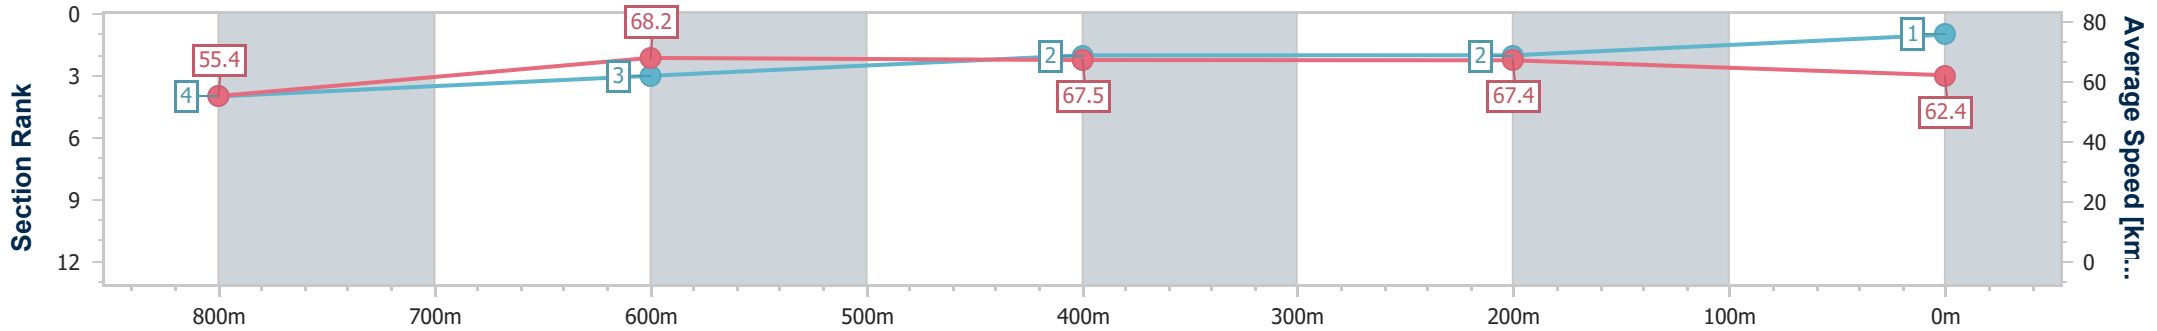

### Eagle Farm QLD Professional

Race 8: PEACHESTER LODGE Class 6 Handicap - 1000m

16 September 2023 - 16:12

Track Rating: Good 4, Weather: Fine, Rail Position: +2m Entire Course

BRISBANE RACING CLUB

Section	Overall	800m	600m	400m	200m
Section Times	0:56.54 [1] (0:13.03)	0:43.51 [4] (0:10.59)	0:32.92 [3] (0:10.71)	0:22.21 [2] (0:10.67)	0:11.54 [2] (0:11.54)
Average Speed [km/h]	55.4	68.2	67.5	67.4	62.4
Top Speed [km/h]	64.8	68.8	68.3	68.7	65.6
Avg. Dist. to Rail [m]	2.7	0.8	0.9	3.8	3.7
Avg. Stride Freq. [Hz]	2.3	2.5	2.4	2.5	2.4
Avg. Stride Length [m]	6.5	7.6	7.7	7.5	7.4