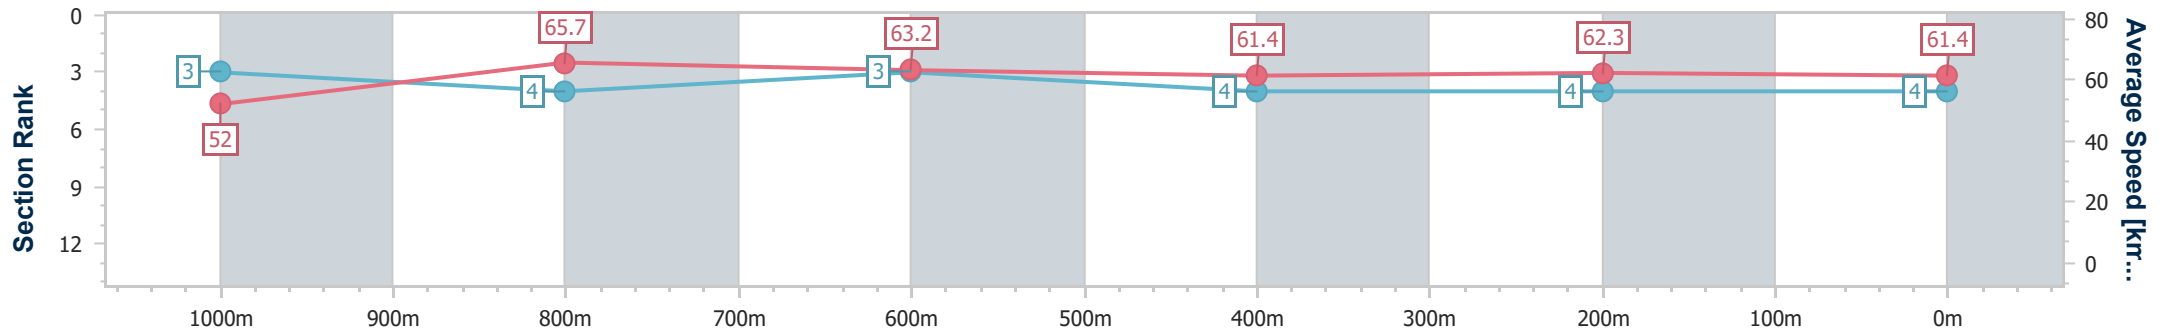

Ipswich QLD Professional

Race 6: TAB RATINGS BAND 0 - 60 Handicap - 1200m

25 September 2023 - 15:43

Track Rating: Good 4, Weather: Fine, Rail Position: +10m Entire

Section	Overall	1000m	800m	600m	400m	200m
Section Times	1:11.17 [4] (0:13.85)	0:57.32 [3] (0:10.95)	0:46.37 [4] (0:11.39)	0:34.98 [3] (0:11.72)	0:23.26 [4] (0:11.59)	0:11.67 [4] (0:11.67)
Average Speed [km/h]	52.0	65.7	63.2	61.4	62.3	61.4
Top Speed [km/h]	68.1	66.9	64.7	61.7	63.2	62.7
Avg. Dist. to Rail [m]	2.5	0.6	0.5	0.3	0.8	2.9
Avg. Stride Freq. [Hz]	2.2	2.3	2.2	2.2	2.3	2.2
Avg. Stride Length [m]	6.6	7.8	7.8	7.7	7.6	7.6