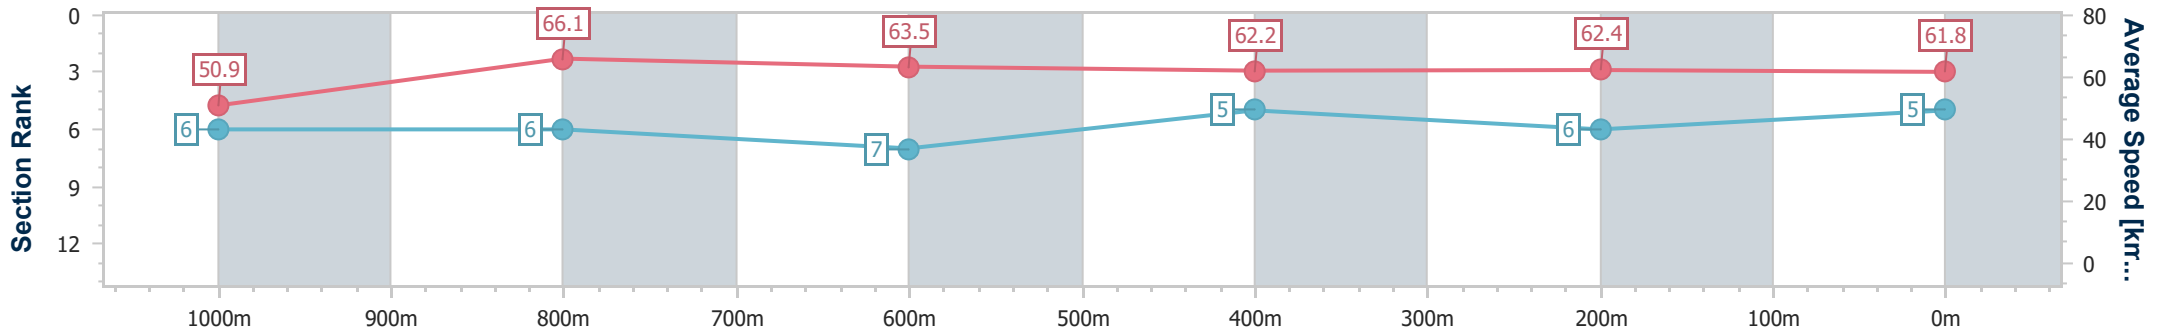

Ipswich QLD Professional

Race 6: TAB RATINGS BAND 0 - 60 Handicap - 1200m

25 September 2023 - 15:43

Track Rating: Good 4, Weather: Fine, Rail Position: +10m Entire

Section	Overall	1000m	800m	600m	400m	200m
Section Times	1:11.29 [5] (0:14.14)	0:57.15 [6] (0:10.91)	0:46.24 [6] (0:11.41)	0:34.83 [7] (0:11.62)	0:23.21 [5] (0:11.62)	0:11.59 [6] (0:11.59)
Average Speed [km/h]	50.9	66.1	63.5	62.2	62.4	61.8
Top Speed [km/h]	65.7	66.8	64.4	62.7	63.7	62.6
Avg. Dist. to Rail [m]	3.5	1.2	1.4	1.2	2.8	5.5
Avg. Stride Freq. [Hz]	2.3	2.4	2.4	2.4	2.4	2.3
Avg. Stride Length [m]	6.1	7.5	7.4	7.1	7.2	7.2