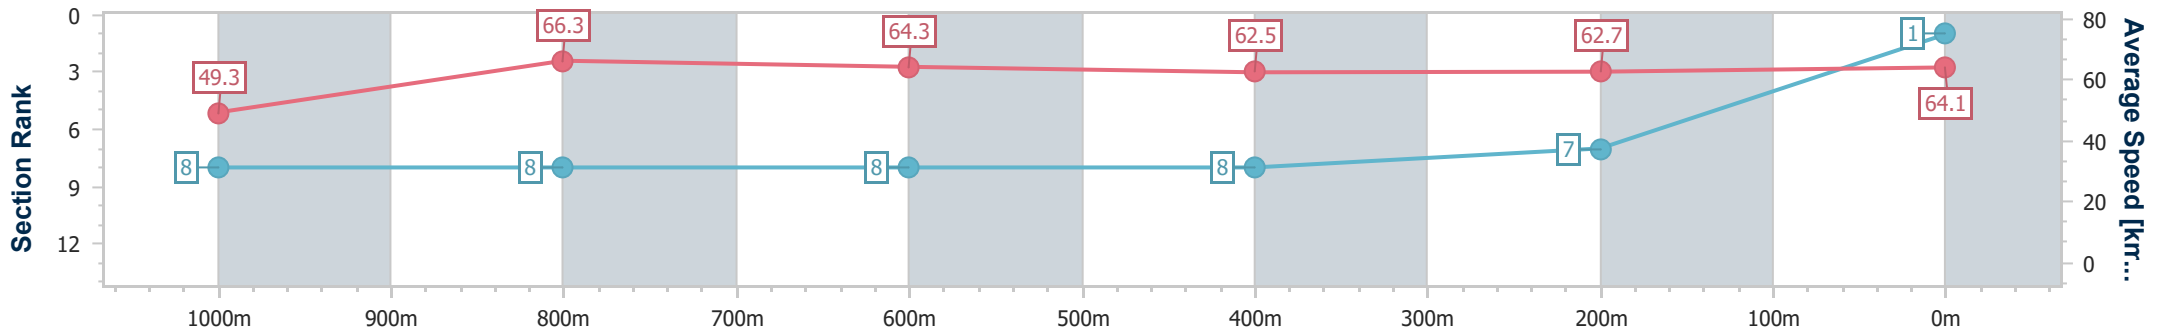

Ipswich QLD Professional

Race 6: TAB RATINGS BAND 0 - 60 Handicap - 1200m

25 September 2023 - 15:43

Track Rating: Good 4, Weather: Fine, Rail Position: +10m Entire

Section	Overall	1000m	800m	600m	400m	200m
Section Times	1:11.10 [1] (0:14.61)	0:56.49 [8] (0:10.90)	0:45.59 [8] (0:11.26)	0:34.33 [8] (0:11.58)	0:22.75 [8] (0:11.56)	0:11.19 [7]
Average Speed [km/h]	49.3	66.3	64.3	62.5	62.7	64.1
Top Speed [km/h]	64.6	67.3	66.3	63.2	64.5	65.5
Avg. Dist. to Rail [m]	8.2	1.8	1.3	1.7	3.0	6.8
Avg. Stride Freq. [Hz]	2.3	2.4	2.4	2.3	2.4	2.4
Avg. Stride Length [m]	6.0	7.6	7.5	7.4	7.3	7.3