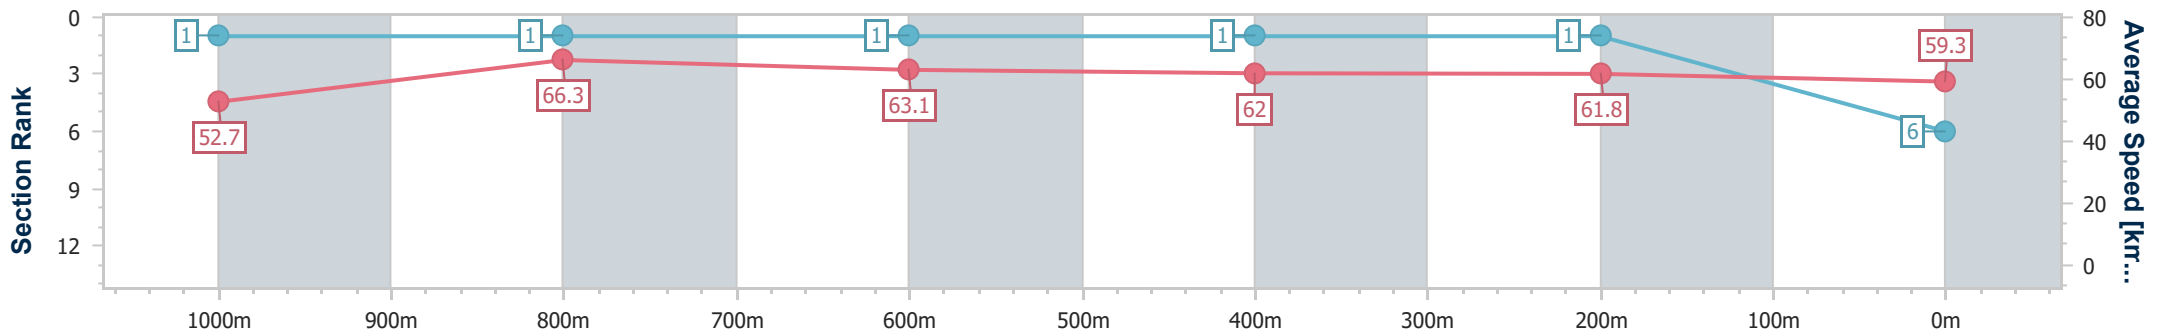

Ipswich QLD Professional

Race 6: TAB RATINGS BAND 0 - 60 Handicap - 1200m

25 September 2023 - 15:43

Track Rating: Good 4, Weather: Fine, Rail Position: +10m Entire

Section	Overall	1000m	800m	600m	400m	200m
Section Times	1:11.34 [6] (0:13.66)	0:57.68 [1] (0:10.87)	0:46.81 [1] (0:11.42)	0:35.39 [1] (0:11.64)	0:23.75 [1] (0:11.65)	0:12.10 [1] (0:12.10)
Average Speed [km/h]	52.7	66.3	63.1	62.0	61.8	59.3
Top Speed [km/h]	67.1	67.1	65.2	63.2	63.0	61.9
Avg. Dist. to Rail [m]	4.8	1.0	0.4	0.4	0.5	0.4
Avg. Stride Freq. [Hz]	2.4	2.5	2.4	2.4	2.4	2.3
Avg. Stride Length [m]	6.2	7.4	7.4	7.3	7.2	7.0

- [] Ranking at each section and finish
- .-.- No data available at this section
- NA No data available

Horse/Jockey Name	Ellie's Dream
Final Rank	7
Fastest Section Time (Section)	0:10.88 (1000m)
Top Speed [km/h] (Section)	67.7 (1000m)
Race State	Finished