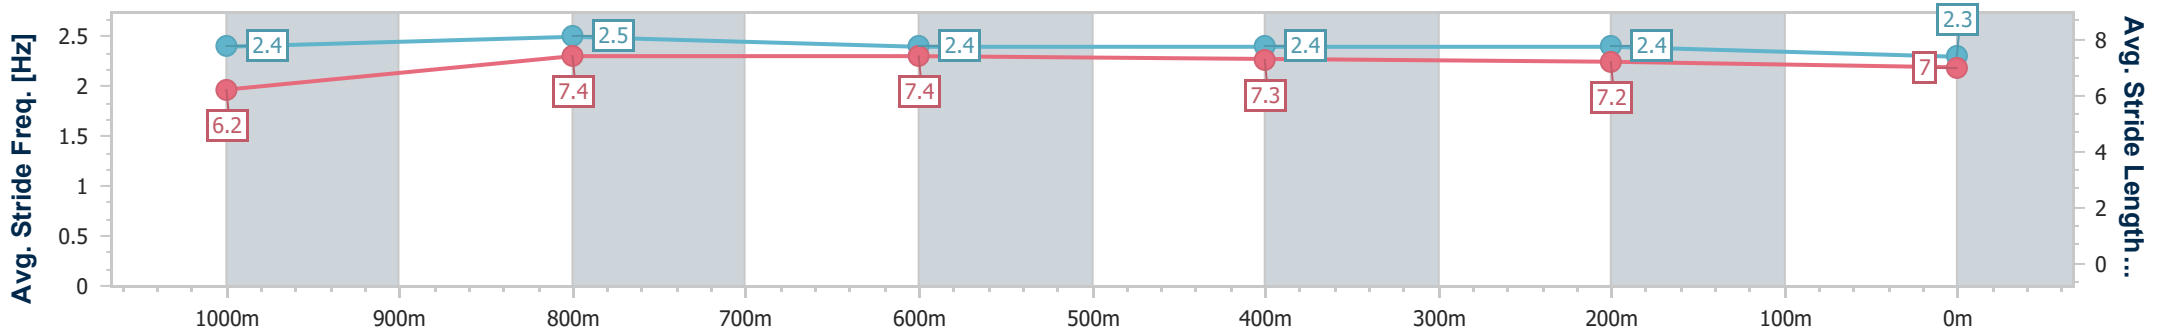

Ipswich QLD Professional

Race 6: TAB RATINGS BAND 0 - 60 Handicap - 1200m

25 September 2023 - 15:43

Track Rating: Good 4, Weather: Fine, Rail Position: +10m Entire

Section	Overall	1000m	800m	600m	400m	200m
Section Times	1:11.34 [6] (0:13.66)	0:57.68 [1] (0:10.87)	0:46.81 [1] (0:11.42)	0:35.39 [1] (0:11.64)	0:23.75 [1] (0:11.65)	0:12.10 [1] (0:12.10)
Average Speed [km/h]	52.7	66.3	63.1	62.0	61.8	59.3
Top Speed [km/h]	67.1	67.1	65.2	63.2	63.0	61.9
Avg. Dist. to Rail [m]	4.8	1.0	0.4	0.4	0.5	0.4
Avg. Stride Freq. [Hz]	2.4	2.5	2.4	2.4	2.4	2.3
Avg. Stride Length [m]	6.2	7.4	7.4	7.3	7.2	7.0

- [] Ranking at each section and finish
- .-.- No data available at this section
- NA No data available

Horse/Jockey Name	Ellie's Dream
Final Rank	7
Fastest Section Time (Section)	0:10.88 (1000m)
Top Speed [km/h] (Section)	67.7 (1000m)
Race State	Finished