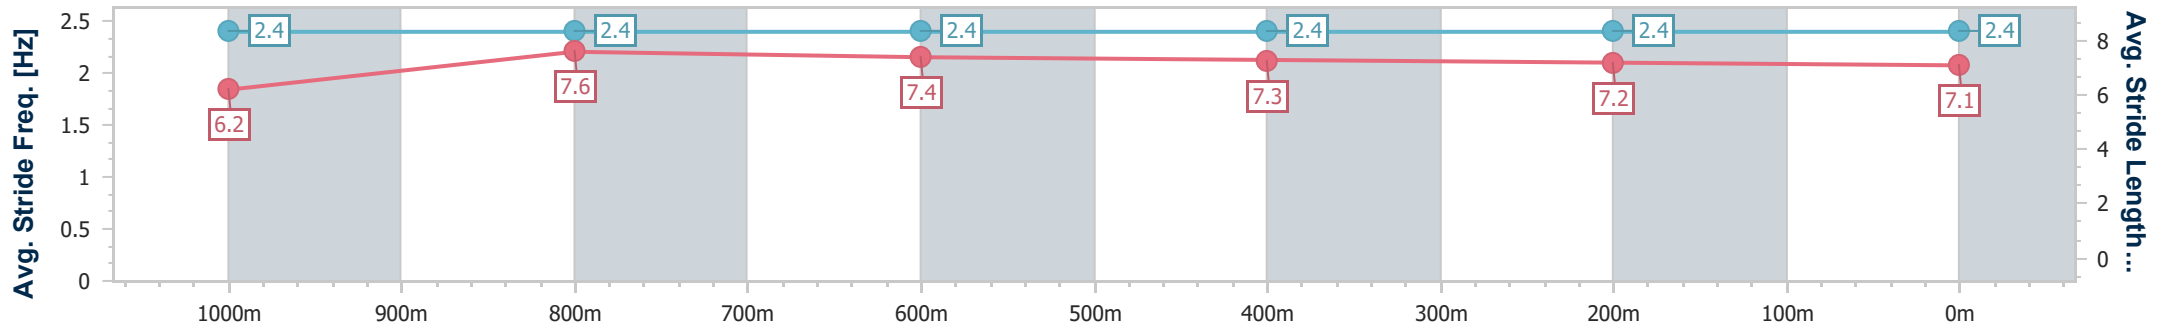

Ipswich QLD Professional

Race 6: TAB RATINGS BAND 0 - 60 Handicap - 1200m

25 September 2023 - 15:43

Track Rating: Good 4, Weather: Fine, Rail Position: +10m Entire

Section	Overall	1000m	800m	600m	400m	200m
Section Times	1:11.17 [3] (0:13.70)	0:57.47 [2] (0:11.00)	0:46.47 [2] (0:11.45)	0:35.02 [2] (0:11.65)	0:23.37 [2] (0:11.49)	0:11.88 [2] (0:11.88)
Average Speed [km/h]	52.5	65.7	63.1	61.8	62.7	60.4
Top Speed [km/h]	66.7	66.6	65.1	62.8	63.1	62.8
Avg. Dist. to Rail [m]	6.2	1.5	1.0	0.2	0.6	1.5
Avg. Stride Freq. [Hz]	2.4	2.4	2.4	2.4	2.4	2.4
Avg. Stride Length [m]	6.2	7.6	7.4	7.3	7.2	7.1