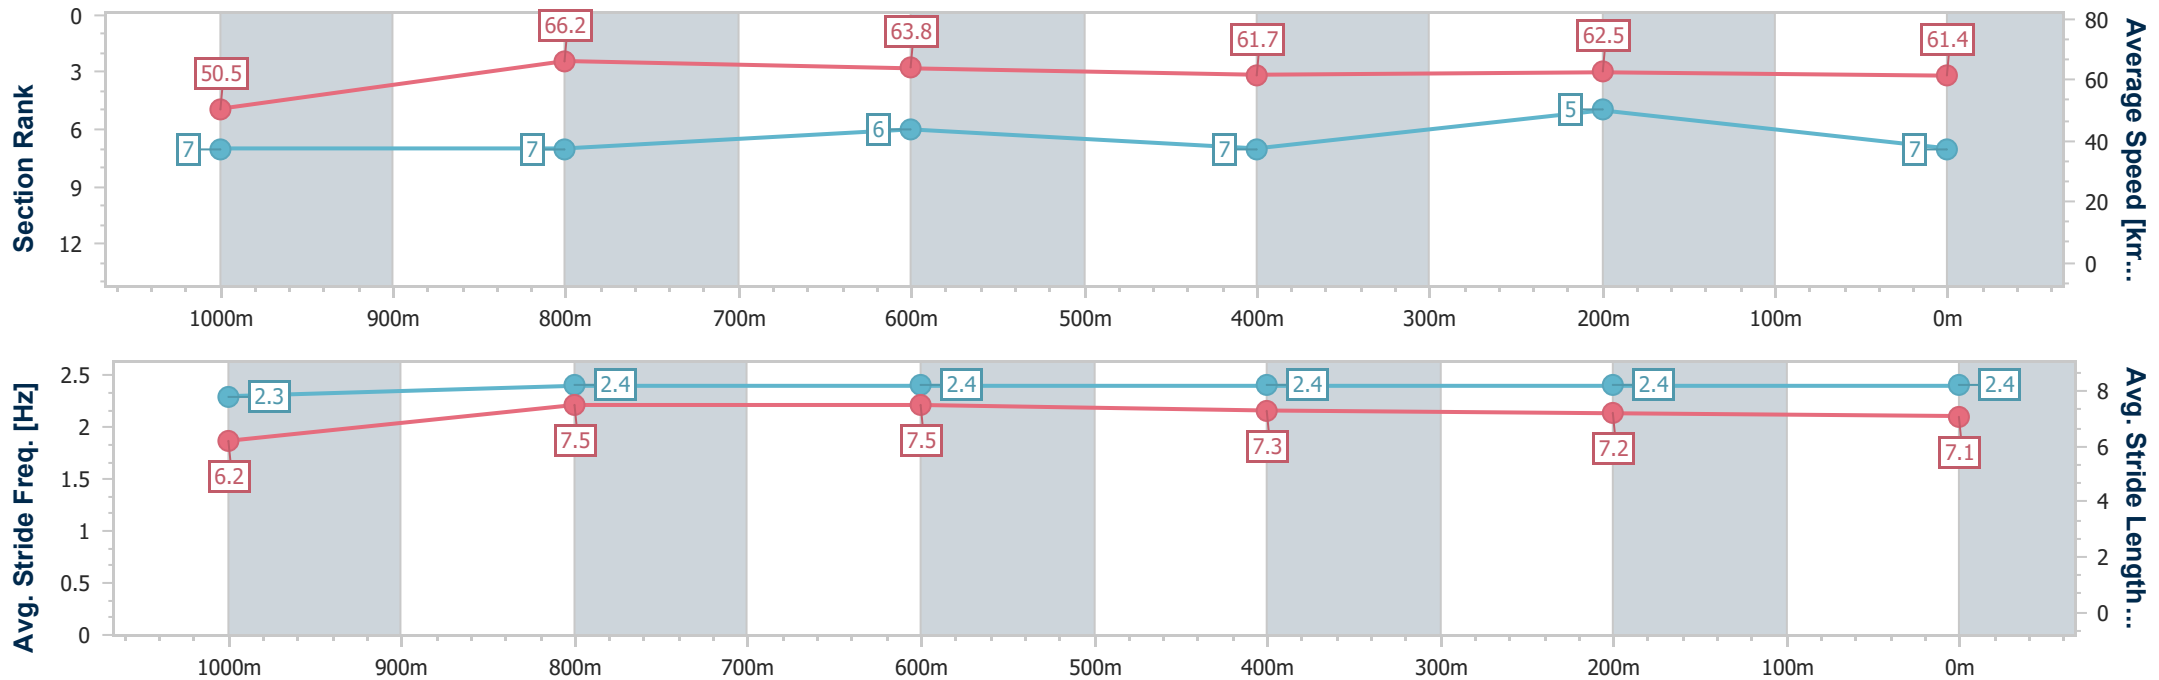

- [] Ranking at each section and finish
- .-.- No data available at this section
- NA No data available

Horse/Jockey Name	Ellie's Dream
Final Rank	7
Fastest Section Time (Section)	0:10.88 (1000m)
Top Speed [km/h] (Section)	67.7 (1000m)
Race State	Finished

Ipswich QLD Professional

Race 6: TAB RATINGS BAND 0 - 60 Handicap - 1200m

25 September 2023 - 15:43

Track Rating: Good 4, Weather: Fine, Rail Position: +10m Entire

Section	Overall	1000m	800m	600m	400m	200m
Section Times	1:11.37 [7] (0:14.26)	0:57.11 [7] (0:10.88)	0:46.23 [7] (0:11.29)	0:34.94 [6] (0:11.68)	0:23.26 [7] (0:11.59)	0:11.67 [5] (0:11.67)
Average Speed [km/h]	50.5	66.2	63.8	61.7	62.5	61.4
Top Speed [km/h]	66.3	67.7	64.9	62.5	63.2	63.0
Avg. Dist. to Rail [m]	1.2	0.4	0.6	0.4	2.0	3.9
Avg. Stride Freq. [Hz]	2.3	2.4	2.4	2.4	2.4	2.4
Avg. Stride Length [m]	6.2	7.5	7.5	7.3	7.2	7.1

- [] Ranking at each section and finish
- .-.-.- No data available at this section
- NA No data available

Horse/Jockey Name	Mount Padrao
Final Rank	8
Fastest Section Time (Section)	0:10.96 (1000m)
Top Speed [km/h] (Section)	66.9 (1000m)
Race State	Finished