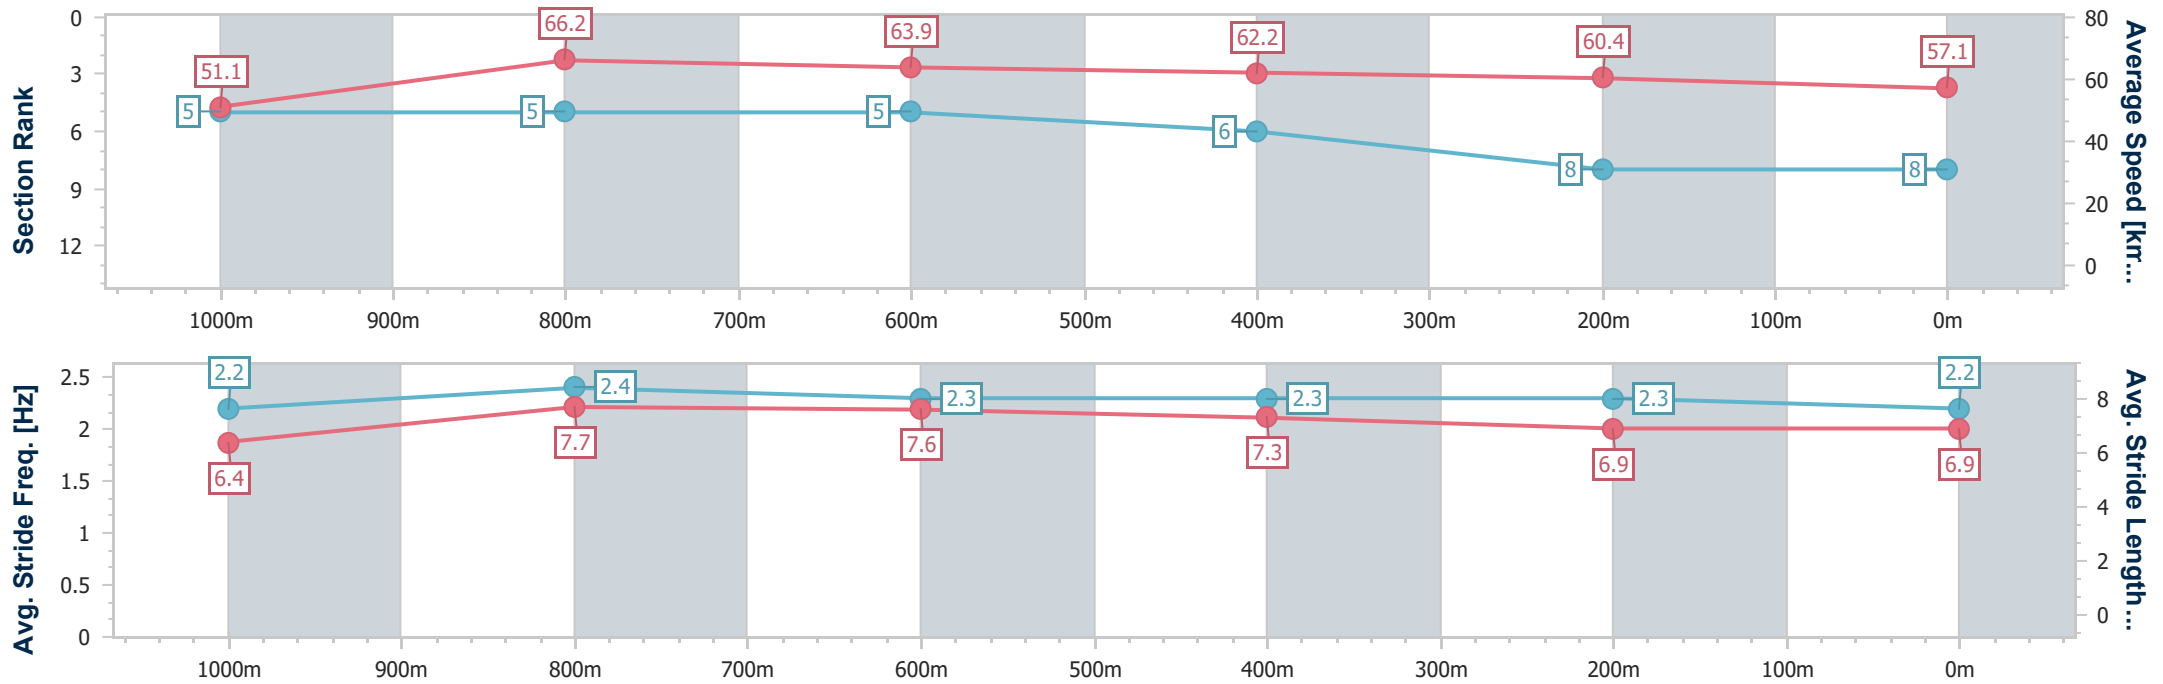

Ipswich QLD Professional

Race 6: TAB RATINGS BAND 0 - 60 Handicap - 1200m

25 September 2023 - 15:43

Track Rating: Good 4, Weather: Fine, Rail Position: +10m Entire

Section	Overall	1000m	800m	600m	400m	200m
Section Times	1:12.68 [8] (0:14.07)	0:58.61 [5] (0:10.96)	0:47.65 [5] (0:11.37)	0:36.28 [5] (0:11.69)	0:24.59 [6] (0:12.03)	0:12.56 [8] (0:12.56)
Average Speed [km/h]	51.1	66.2	63.9	62.2	60.4	57.1
Top Speed [km/h]	65.4	66.9	65.5	62.5	62.3	59.3
Avg. Dist. to Rail [m]	5.3	2.3	2.5	2.5	3.9	4.7
Avg. Stride Freq. [Hz]	2.2	2.4	2.3	2.3	2.3	2.2
Avg. Stride Length [m]	6.4	7.7	7.6	7.3	6.9	6.9

- [] Ranking at each section and finish
- .-.- No data available at this section
- NA No data available