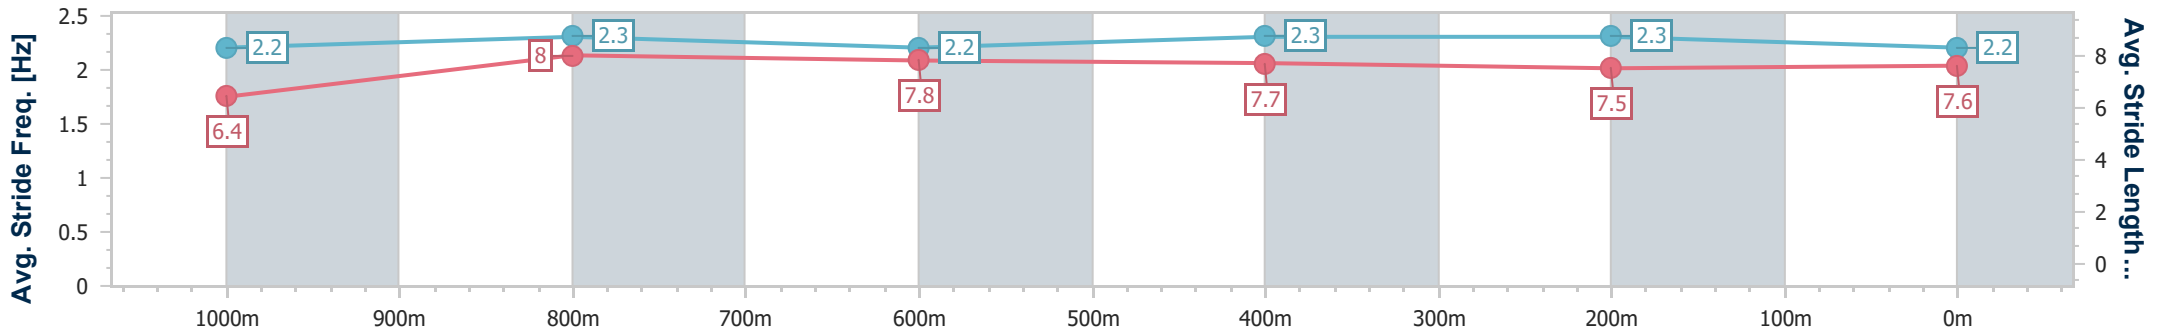

Ipswich QLD Professional

Race 6: TAB RATINGS BAND 0 - 60 Handicap - 1200m

25 September 2023 - 15:43

Track Rating: Good 4, Weather: Fine, Rail Position: +10m Entire

Section	Overall	1000m	800m	600m	400m	200m
Section Times	1:11.15 [2] (0:13.90)	0:57.25 [4] (0:10.89)	0:46.36 [3] (0:11.45)	0:34.91 [4] (0:11.59)	0:23.32 [3] (0:11.60)	0:11.72 [3] (0:11.72)
Average Speed [km/h]	51.8	66.1	63.1	62.4	62.7	61.2
Top Speed [km/h]	66.3	67.3	64.3	63.0	63.4	62.7
Avg. Dist. to Rail [m]	2.9	0.5	1.0	1.4	2.9	4.3
Avg. Stride Freq. [Hz]	2.2	2.3	2.2	2.3	2.3	2.2
Avg. Stride Length [m]	6.4	8.0	7.8	7.7	7.5	7.6