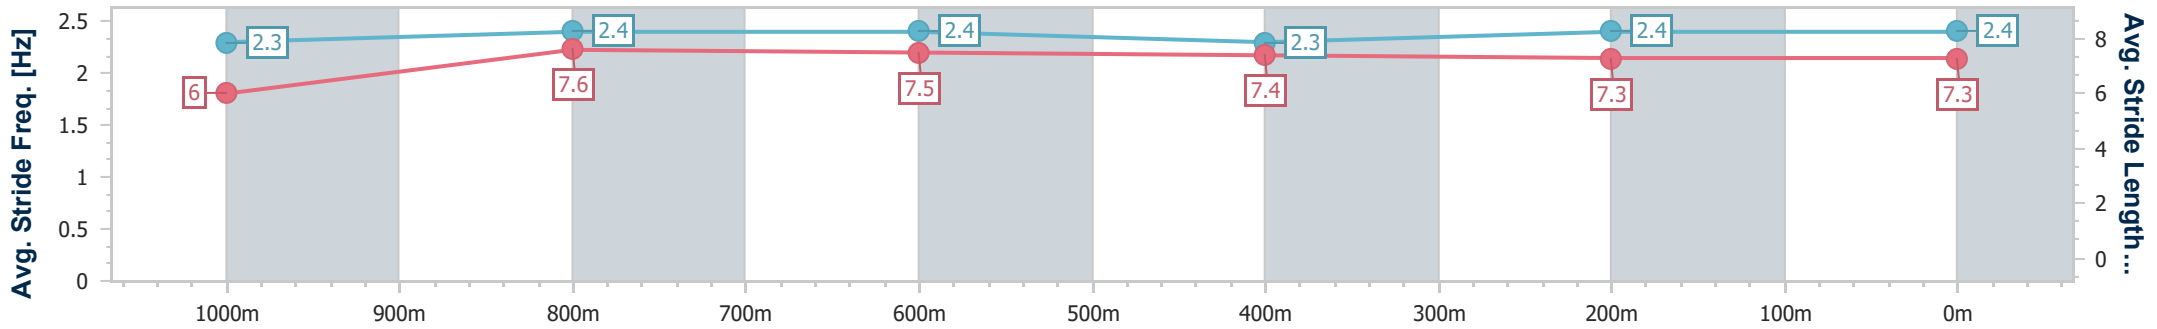

Ipswich QLD Professional

Race 6: TAB RATINGS BAND 0 - 60 Handicap - 1200m

25 September 2023 - 15:43

Track Rating: Good 4, Weather: Fine, Rail Position: +10m Entire

Section	Overall	1000m	800m	600m	400m	200m
Section Times	1:11.10 [1] (0:14.61)	0:56.49 [8] (0:10.90)	0:45.59 [8] (0:11.26)	0:34.33 [8] (0:11.58)	0:22.75 [8] (0:11.56)	0:11.19 [7]
Average Speed [km/h]	49.3	66.3	64.3	62.5	62.7	64.1
Top Speed [km/h]	64.6	67.3	66.3	63.2	64.5	65.5
Avg. Dist. to Rail [m]	8.2	1.8	1.3	1.7	3.0	6.8
Avg. Stride Freq. [Hz]	2.3	2.4	2.4	2.3	2.4	2.4
Avg. Stride Length [m]	6.0	7.6	7.5	7.4	7.3	7.3