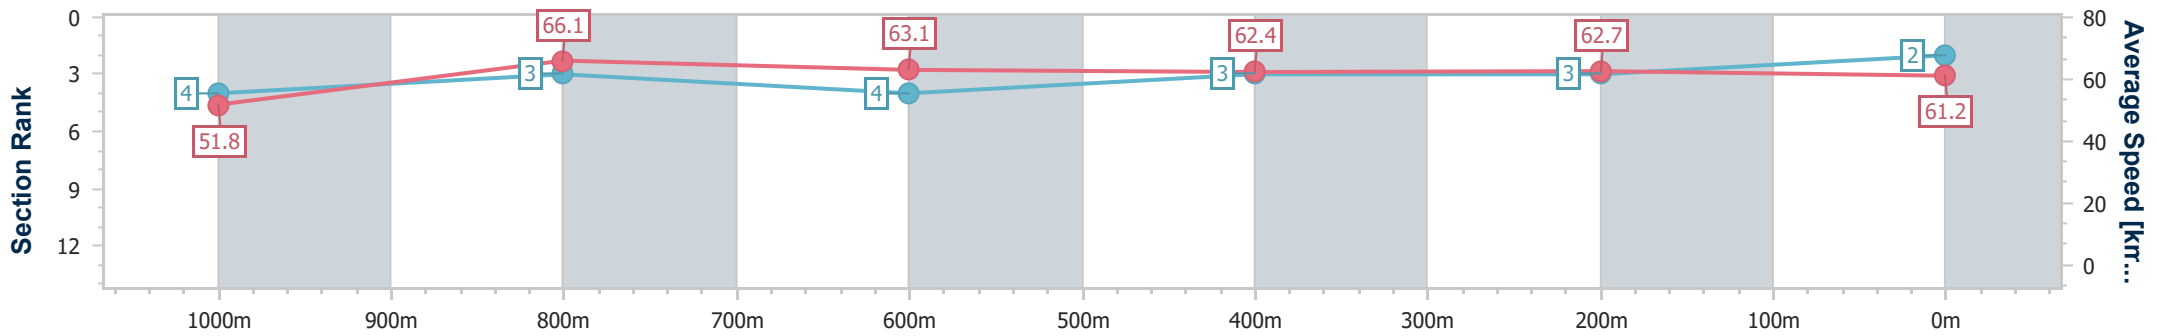

Ipswich QLD Professional

Race 6: TAB RATINGS BAND 0 - 60 Handicap - 1200m

25 September 2023 - 15:43

Track Rating: Good 4, Weather: Fine, Rail Position: +10m Entire

Section	Overall	1000m	800m	600m	400m	200m
Section Times	1:11.15 [2] (0:13.90)	0:57.25 [4] (0:10.89)	0:46.36 [3] (0:11.45)	0:34.91 [4] (0:11.59)	0:23.32 [3] (0:11.60)	0:11.72 [3] (0:11.72)
Average Speed [km/h]	51.8	66.1	63.1	62.4	62.7	61.2
Top Speed [km/h]	66.3	67.3	64.3	63.0	63.4	62.7
Avg. Dist. to Rail [m]	2.9	0.5	1.0	1.4	2.9	4.3
Avg. Stride Freq. [Hz]	2.2	2.3	2.2	2.3	2.3	2.2
Avg. Stride Length [m]	6.4	8.0	7.8	7.7	7.5	7.6