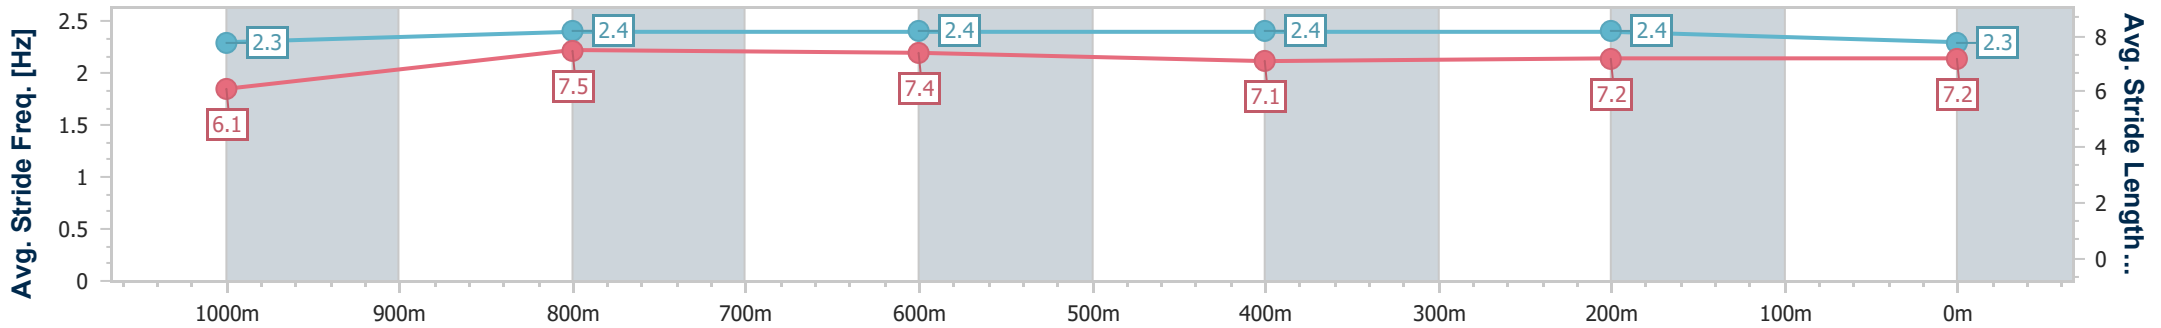

Ipswich QLD Professional

Race 6: TAB RATINGS BAND 0 - 60 Handicap - 1200m

25 September 2023 - 15:43

Track Rating: Good 4, Weather: Fine, Rail Position: +10m Entire

Section	Overall	1000m	800m	600m	400m	200m
Section Times	1:11.29 [5] (0:14.14)	0:57.15 [6] (0:10.91)	0:46.24 [6] (0:11.41)	0:34.83 [7] (0:11.62)	0:23.21 [5] (0:11.62)	0:11.59 [6] (0:11.59)
Average Speed [km/h]	50.9	66.1	63.5	62.2	62.4	61.8
Top Speed [km/h]	65.7	66.8	64.4	62.7	63.7	62.6
Avg. Dist. to Rail [m]	3.5	1.2	1.4	1.2	2.8	5.5
Avg. Stride Freq. [Hz]	2.3	2.4	2.4	2.4	2.4	2.3
Avg. Stride Length [m]	6.1	7.5	7.4	7.1	7.2	7.2