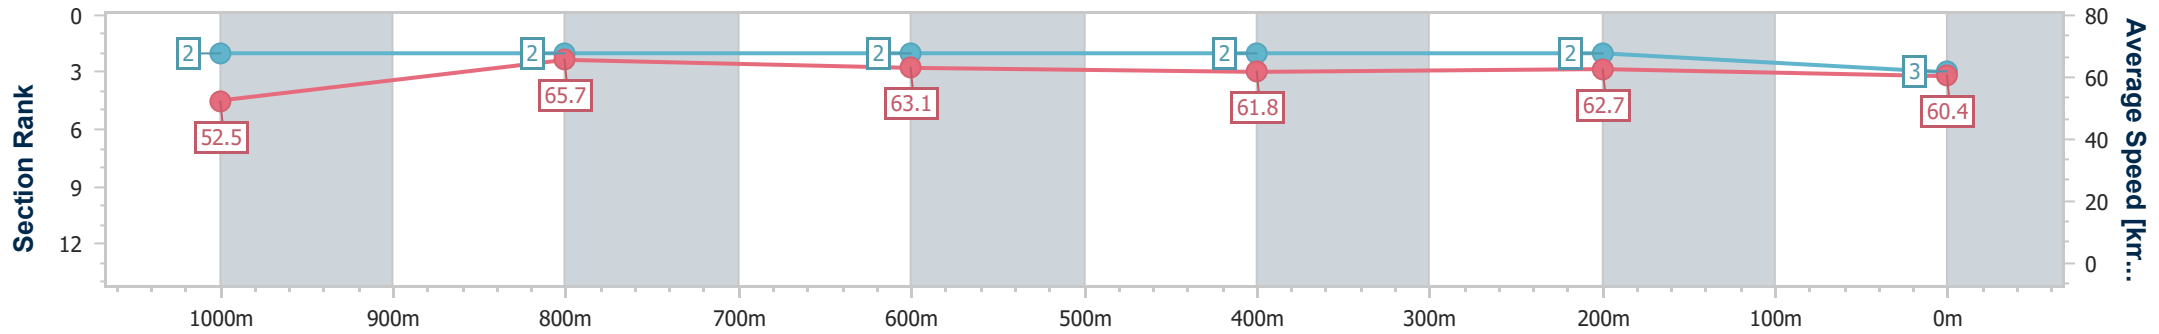

Ipswich QLD Professional

Race 6: TAB RATINGS BAND 0 - 60 Handicap - 1200m

25 September 2023 - 15:43

Track Rating: Good 4, Weather: Fine, Rail Position: +10m Entire

Section	Overall	1000m	800m	600m	400m	200m
Section Times	1:11.17 [3] (0:13.70)	0:57.47 [2] (0:11.00)	0:46.47 [2] (0:11.45)	0:35.02 [2] (0:11.65)	0:23.37 [2] (0:11.49)	0:11.88 [2] (0:11.88)
Average Speed [km/h]	52.5	65.7	63.1	61.8	62.7	60.4
Top Speed [km/h]	66.7	66.6	65.1	62.8	63.1	62.8
Avg. Dist. to Rail [m]	6.2	1.5	1.0	0.2	0.6	1.5
Avg. Stride Freq. [Hz]	2.4	2.4	2.4	2.4	2.4	2.4
Avg. Stride Length [m]	6.2	7.6	7.4	7.3	7.2	7.1