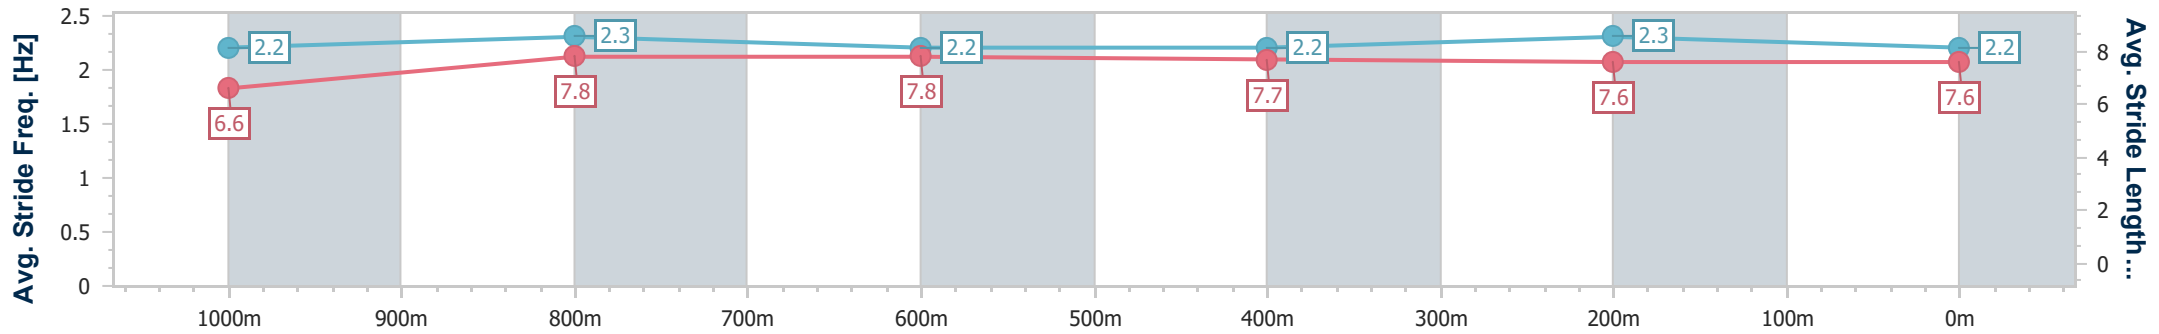

Ipswich QLD Professional

Race 6: TAB RATINGS BAND 0 - 60 Handicap - 1200m

25 September 2023 - 15:43

Track Rating: Good 4, Weather: Fine, Rail Position: +10m Entire

Section	Overall	1000m	800m	600m	400m	200m
Section Times	1:11.17 [4] (0:13.85)	0:57.32 [3] (0:10.95)	0:46.37 [4] (0:11.39)	0:34.98 [3] (0:11.72)	0:23.26 [4] (0:11.59)	0:11.67 [4] (0:11.67)
Average Speed [km/h]	52.0	65.7	63.2	61.4	62.3	61.4
Top Speed [km/h]	68.1	66.9	64.7	61.7	63.2	62.7
Avg. Dist. to Rail [m]	2.5	0.6	0.5	0.3	0.8	2.9
Avg. Stride Freq. [Hz]	2.2	2.3	2.2	2.2	2.3	2.2
Avg. Stride Length [m]	6.6	7.8	7.8	7.7	7.6	7.6