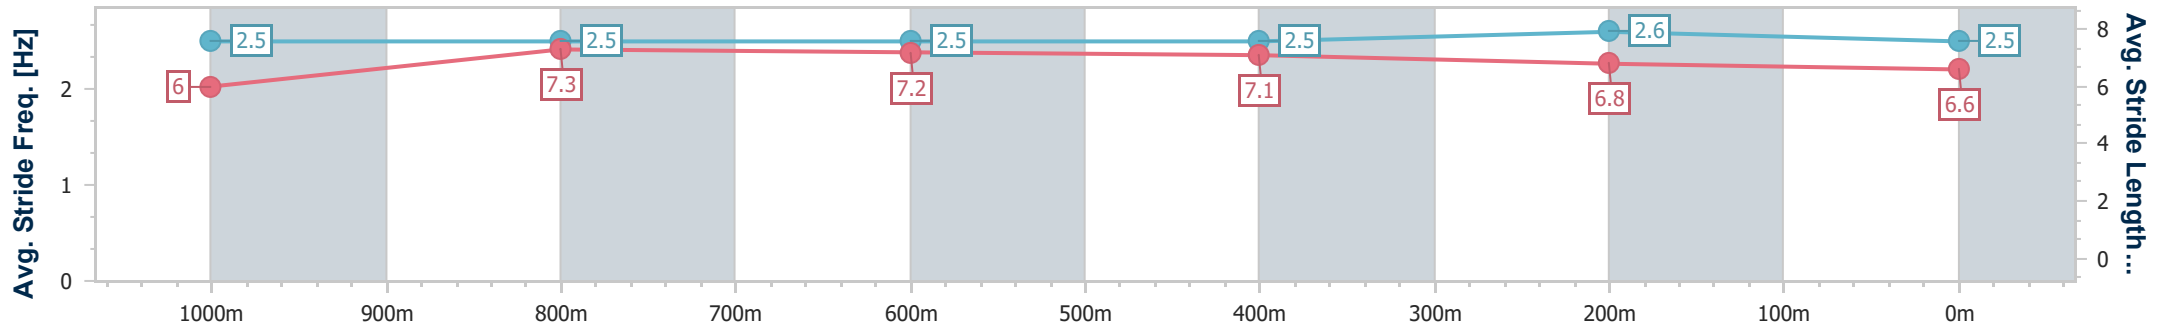

Horse/Jockey Name	Serigala
Final Rank	2
Fastest Section Time (Section)	0:10.99 (1000m)
Top Speed [km/h] (Section)	67.1 (1000m)
Race State	Finished

Aquis Park Gold Coast Poly QLD Professional
Race 6: LIFEFLIGHTS LOTTERIES Class 5 Handicap - 1200m

30 September 2023 - 16:35

Track Rating: Synthetic , Weather: Fine, Rail Position: True

Section	Overall	1000m	800m	600m	400m	200m
Section Times	1:10.50 [2] (0:13.26)	0:57.24 [1] (0:10.99)	0:46.25 [1] (0:11.09)	0:35.16 [1] (0:11.33)	0:23.83 [1] (0:11.58)	0:12.25 [1] (0:12.25)
Average Speed [km/h]	54.3	65.7	65.0	63.6	62.2	59.0
Top Speed [km/h]	66.3	67.1	66.3	65.2	63.2	61.2
Avg. Dist. to Rail [m]	5.1	0.5	0.5	0.4	0.2	0.9
Avg. Stride Freq. [Hz]	2.5	2.5	2.5	2.5	2.6	2.5
Avg. Stride Length [m]	6.0	7.3	7.2	7.1	6.8	6.6

- [ ] Ranking at each section and finish
- -.-.- No data available at this section
- NA No data available