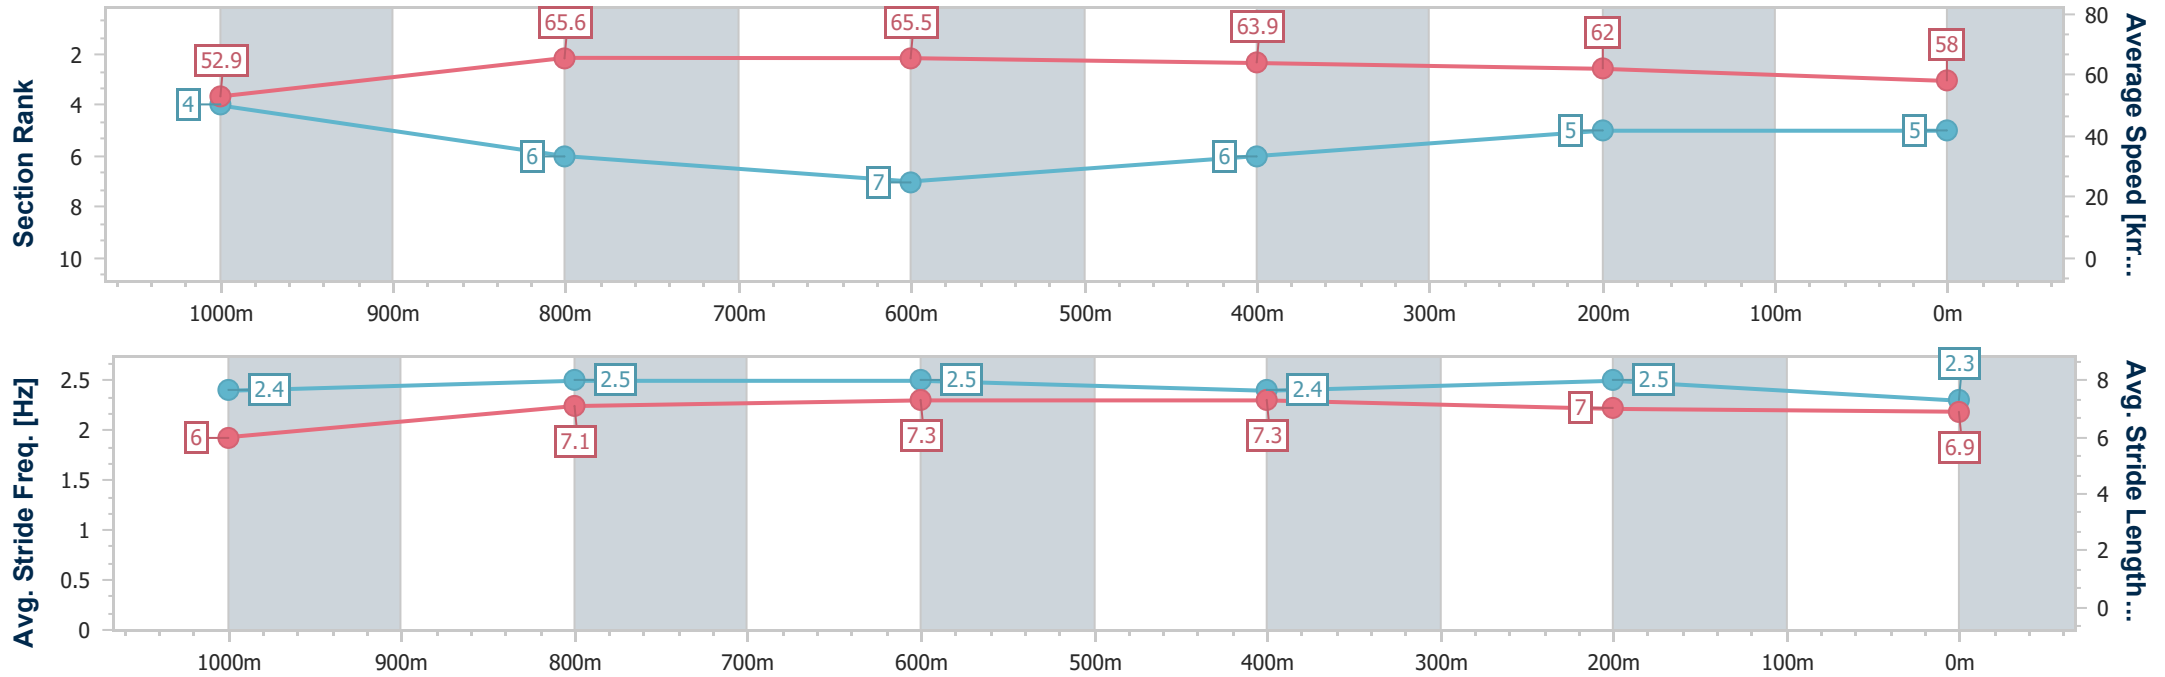

Horse/Jockey Name	Galaxy General
Final Rank	5
Fastest Section Time (Section)	0:11.00 (1000m)
Top Speed [km/h] (Section)	67.4 (600m)
Race State	Finished

Aquis Park Gold Coast Poly QLD Professional
Race 6: LIFEFLIGHTS LOTTERIES Class 5 Handicap - 1200m

30 September 2023 - 16:35

Track Rating: Synthetic , Weather: Fine, Rail Position: True

Section	Overall	1000m	800m	600m	400m	200m
Section Times	1:11.16 [5] (0:13.63)	0:57.53 [4] (0:11.00)	0:46.53 [6] (0:11.13)	0:35.40 [7] (0:11.31)	0:24.09 [6] (0:11.65)	0:12.44 [5] (0:12.44)
Average Speed [km/h]	52.9	65.6	65.5	63.9	62.0	58.0
Top Speed [km/h]	66.3	66.8	67.3	67.4	63.9	61.7
Avg. Dist. to Rail [m]	3.2	1.9	2.0	1.0	2.6	4.3
Avg. Stride Freq. [Hz]	2.4	2.5	2.5	2.4	2.5	2.3
Avg. Stride Length [m]	6.0	7.1	7.3	7.3	7.0	6.9

- [ ] Ranking at each section and finish
- -.-.- No data available at this section
- NA No data available