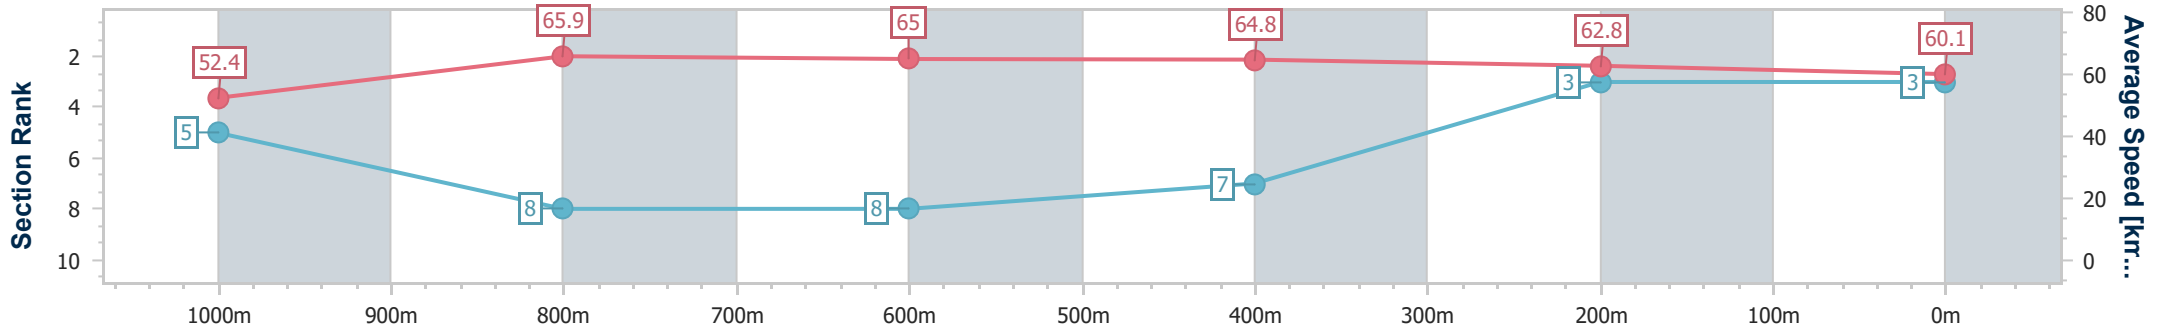

Horse/Jockey Name	Tramonto
Final Rank	3
Fastest Section Time (Section)	0:10.97 (1000m)
Top Speed [km/h] (Section)	66.5 (1000m)
Race State	Finished

Aquis Park Gold Coast Poly QLD Professional
Race 6: LIFEFLIGHTS LOTTERIES Class 5 Handicap - 1200m

30 September 2023 - 16:35

Track Rating: Synthetic , Weather: Fine, Rail Position: True

Section	Overall	1000m	800m	600m	400m	200m
Section Times	1:10.62 [3] (0:13.75)	0:56.87 [5] (0:10.97)	0:45.90 [8] (0:11.16)	0:34.74 [8] (0:11.20)	0:23.54 [7] (0:11.51)	0:12.03 [3]
Average Speed [km/h]	52.4	65.9	65.0	64.8	62.8	60.1
Top Speed [km/h]	65.6	66.5	65.9	65.7	65.1	62.0
Avg. Dist. to Rail [m]	1.9	0.9	1.5	1.4	2.9	4.3
Avg. Stride Freq. [Hz]	2.3	2.3	2.3	2.3	2.3	2.2
Avg. Stride Length [m]	6.3	8.0	7.8	7.9	7.5	7.4

- [ ] Ranking at each section and finish
- -.-.- No data available at this section
- NA No data available