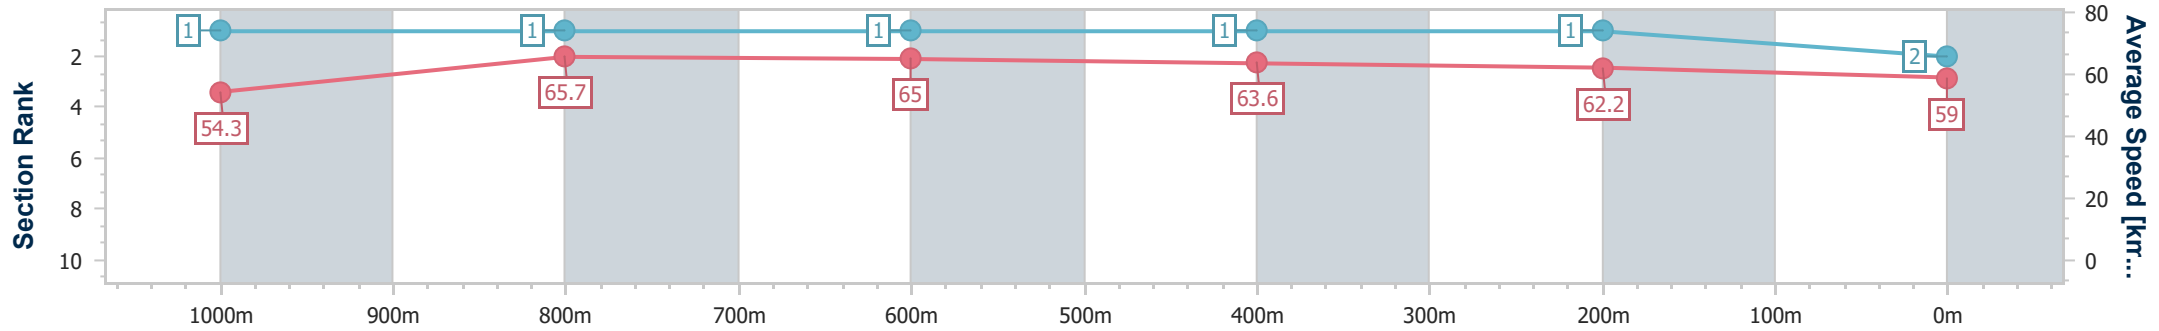

Horse/Jockey Name	Serigala
Final Rank	2
Fastest Section Time (Section)	0:10.99 (1000m)
Top Speed [km/h] (Section)	67.1 (1000m)
Race State	Finished

Aquis Park Gold Coast Poly QLD Professional
Race 6: LIFEFLIGHTS LOTTERIES Class 5 Handicap - 1200m

30 September 2023 - 16:35

Track Rating: Synthetic , Weather: Fine, Rail Position: True

Section	Overall	1000m	800m	600m	400m	200m
Section Times	1:10.50 [2] (0:13.26)	0:57.24 [1] (0:10.99)	0:46.25 [1] (0:11.09)	0:35.16 [1] (0:11.33)	0:23.83 [1] (0:11.58)	0:12.25 [1] (0:12.25)
Average Speed [km/h]	54.3	65.7	65.0	63.6	62.2	59.0
Top Speed [km/h]	66.3	67.1	66.3	65.2	63.2	61.2
Avg. Dist. to Rail [m]	5.1	0.5	0.5	0.4	0.2	0.9
Avg. Stride Freq. [Hz]	2.5	2.5	2.5	2.5	2.6	2.5
Avg. Stride Length [m]	6.0	7.3	7.2	7.1	6.8	6.6

- [ ] Ranking at each section and finish
- -.-.- No data available at this section
- NA No data available