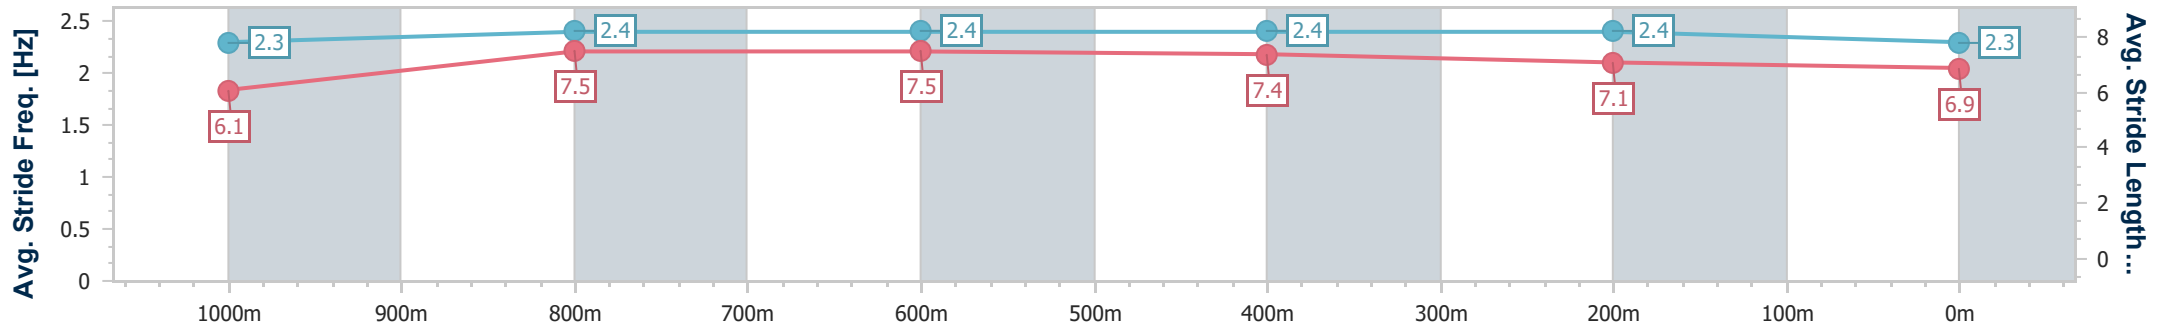

- [] Ranking at each section and finish
- .-.- No data available at this section
- NA No data available

Horse/Jockey Name	Exceed Expect
Final Rank	9
Fastest Section Time (Section)	0:11.00 (1000m)
Top Speed [km/h] (Section)	66.4 (1000m)
Race State	Finished

Aquis Park Gold Coast Poly QLD Professional
Race 6: LIFEFLIGHTS LOTTERIES Class 5 Handicap - 1200m

30 September 2023 - 16:35

Track Rating: Synthetic , Weather: Fine, Rail Position: True

Section	Overall	1000m	800m	600m	400m	200m
Section Times	1:12.08 [9] (0:13.91)	0:58.17 [9] (0:11.00)	0:47.17 [10] (0:11.17)	0:36.00 [10] (0:11.37)	0:24.63 [9] (0:11.98)	0:12.65 [9] (0:12.65)
Average Speed [km/h]	51.7	65.6	64.5	63.6	60.0	57.1
Top Speed [km/h]	66.0	66.4	66.2	66.1	61.9	59.9
Avg. Dist. to Rail [m]	0.8	0.2	0.5	0.9	1.1	2.6
Avg. Stride Freq. [Hz]	2.3	2.4	2.4	2.4	2.4	2.3
Avg. Stride Length [m]	6.1	7.5	7.5	7.4	7.1	6.9