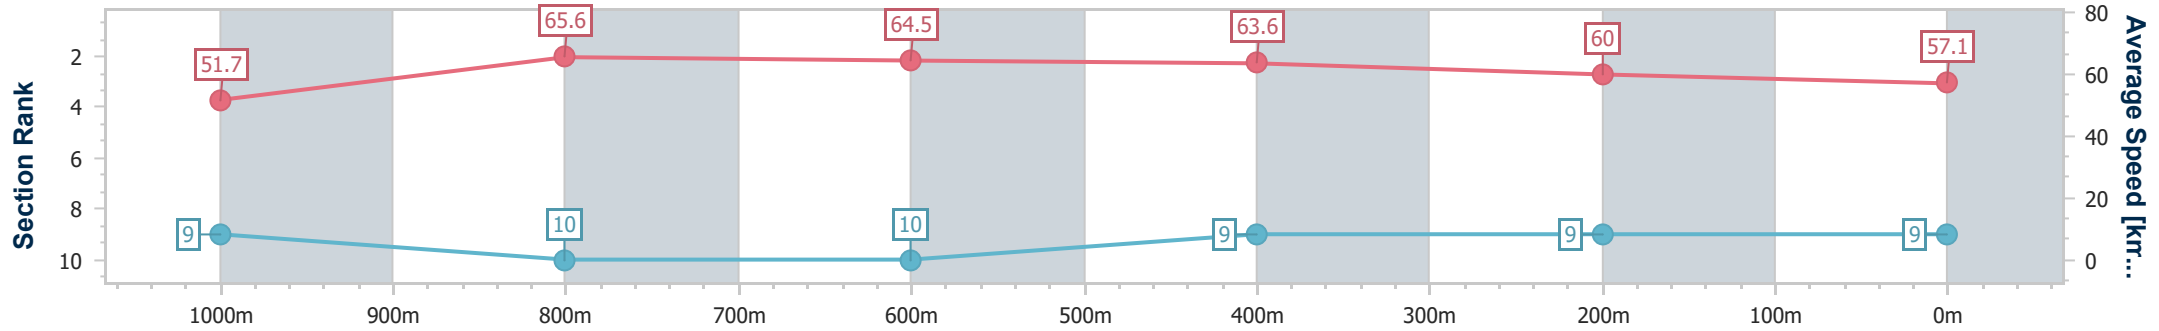

Horse/Jockey Name	Exceed Expect
Final Rank	9
Fastest Section Time (Section)	0:11.00 (1000m)
Top Speed [km/h] (Section)	66.4 (1000m)
Race State	Finished

Aquis Park Gold Coast Poly QLD Professional
Race 6: LIFEFLIGHTS LOTTERIES Class 5 Handicap - 1200m

30 September 2023 - 16:35

Track Rating: Synthetic , Weather: Fine, Rail Position: True

Section	Overall	1000m	800m	600m	400m	200m
Section Times	1:12.08 [9] (0:13.91)	0:58.17 [9] (0:11.00)	0:47.17 [10] (0:11.17)	0:36.00 [10] (0:11.37)	0:24.63 [9] (0:11.98)	0:12.65 [9] (0:12.65)
Average Speed [km/h]	51.7	65.6	64.5	63.6	60.0	57.1
Top Speed [km/h]	66.0	66.4	66.2	66.1	61.9	59.9
Avg. Dist. to Rail [m]	0.8	0.2	0.5	0.9	1.1	2.6
Avg. Stride Freq. [Hz]	2.3	2.4	2.4	2.4	2.4	2.3
Avg. Stride Length [m]	6.1	7.5	7.5	7.4	7.1	6.9

- [ ] Ranking at each section and finish
- -.-.- No data available at this section
- NA No data available