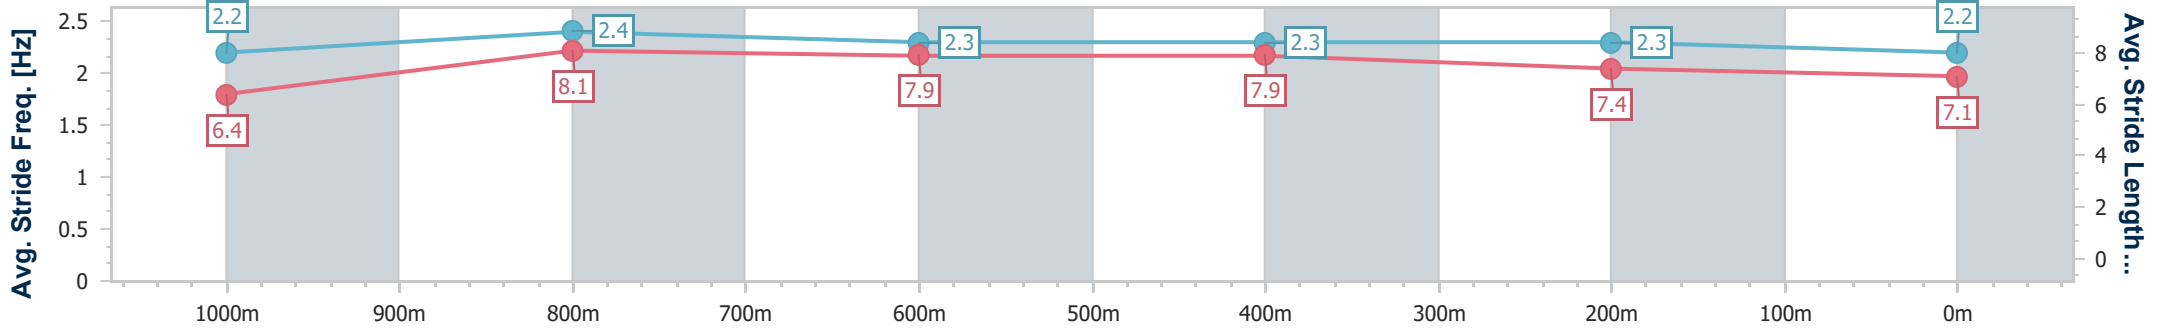

Horse/Jockey Name	Mishani Fraudster
Final Rank	6
Fastest Section Time (Section)	0:10.45 (1000m)
Top Speed [km/h] (Section)	71.1 (1000m)
Race State	Finished

Aquis Park Gold Coast Poly QLD Professional
Race 6: LIFEFLIGHTS LOTTERIES Class 5 Handicap - 1200m

30 September 2023 - 16:35

Track Rating: Synthetic , Weather: Fine, Rail Position: True

Section	Overall	1000m	800m	600m	400m	200m
Section Times	1:11.48 [6] (0:13.86)	0:57.62 [6] (0:10.45)	0:47.17 [2] (0:11.15)	0:36.02 [2] (0:11.41)	0:24.61 [4] (0:11.92)	0:12.69 [7] (0:12.69)
Average Speed [km/h]	51.9	69.4	65.7	64.2	61.0	56.7
Top Speed [km/h]	70.2	71.1	66.7	66.0	62.0	59.5
Avg. Dist. to Rail [m]	7.6	2.8	3.4	3.7	5.3	6.6
Avg. Stride Freq. [Hz]	2.2	2.4	2.3	2.3	2.3	2.2
Avg. Stride Length [m]	6.4	8.1	7.9	7.9	7.4	7.1

- [ ] Ranking at each section and finish
- -.-.- No data available at this section
- NA No data available