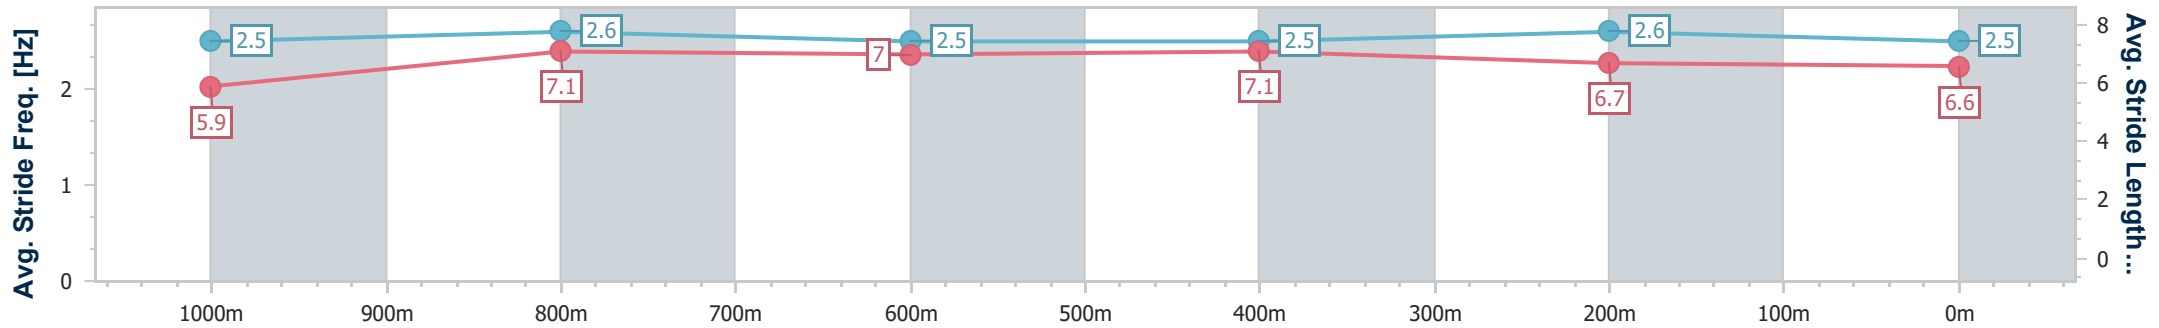

30 September 2023 - 16:35

Track Rating: Synthetic , Weather: Fine, Rail Position: True

Section	Overall	1000m	800m	600m	400m	200m
Section Times	1:10.43 [1] (0:13.58)	0:56.85 [3] (0:10.86)	0:45.99 [4] (0:11.21)	0:34.78 [4] (0:11.20)	0:23.58 [3] (0:11.52)	0:12.06 [2] (0:12.06)
Average Speed [km/h]	53.0	66.1	63.9	64.3	62.5	59.9
Top Speed [km/h]	65.8	66.7	65.0	65.9	64.0	62.2
Avg. Dist. to Rail [m]	2.5	0.6	0.9	0.5	1.1	2.3
Avg. Stride Freq. [Hz]	2.5	2.6	2.5	2.5	2.6	2.5
Avg. Stride Length [m]	5.9	7.1	7.0	7.1	6.7	6.6