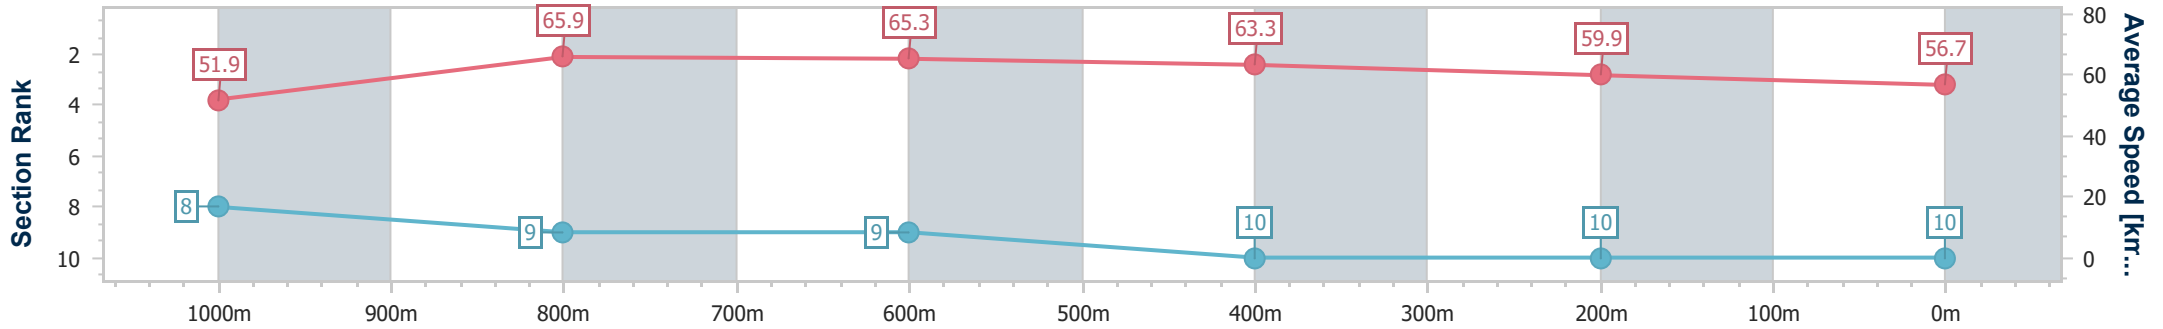

- [] Ranking at each section and finish
- .-.- No data available at this section
- NA No data available

Horse/Jockey Name	Starter
Final Rank	10
Fastest Section Time (Section)	0:10.99 (1000m)
Top Speed [km/h] (Section)	67.8 (1000m)
Race State	Finished

Aquis Park Gold Coast Poly QLD Professional
 Race 6: LIFEFLIGHTS LOTTERIES Class 5 Handicap - 1200m

30 September 2023 - 16:35

Track Rating: Synthetic , Weather: Fine, Rail Position: True

Section	Overall	1000m	800m	600m	400m	200m
Section Times	1:12.42 [10] (0:13.88)	0:58.54 [8] (0:10.99)	0:47.55 [9] (0:11.19)	0:36.36 [9] (0:11.57)	0:24.79 [10] (0:12.06)	0:12.73 [10] (0:12.73)
Average Speed [km/h]	51.9	65.9	65.3	63.3	59.9	56.7
Top Speed [km/h]	67.3	67.8	66.9	65.6	60.8	59.1
Avg. Dist. to Rail [m]	1.6	1.5	3.0	3.2	2.5	4.6
Avg. Stride Freq. [Hz]	2.3	2.4	2.3	2.3	2.3	2.2
Avg. Stride Length [m]	6.4	7.7	7.8	7.6	7.2	6.9