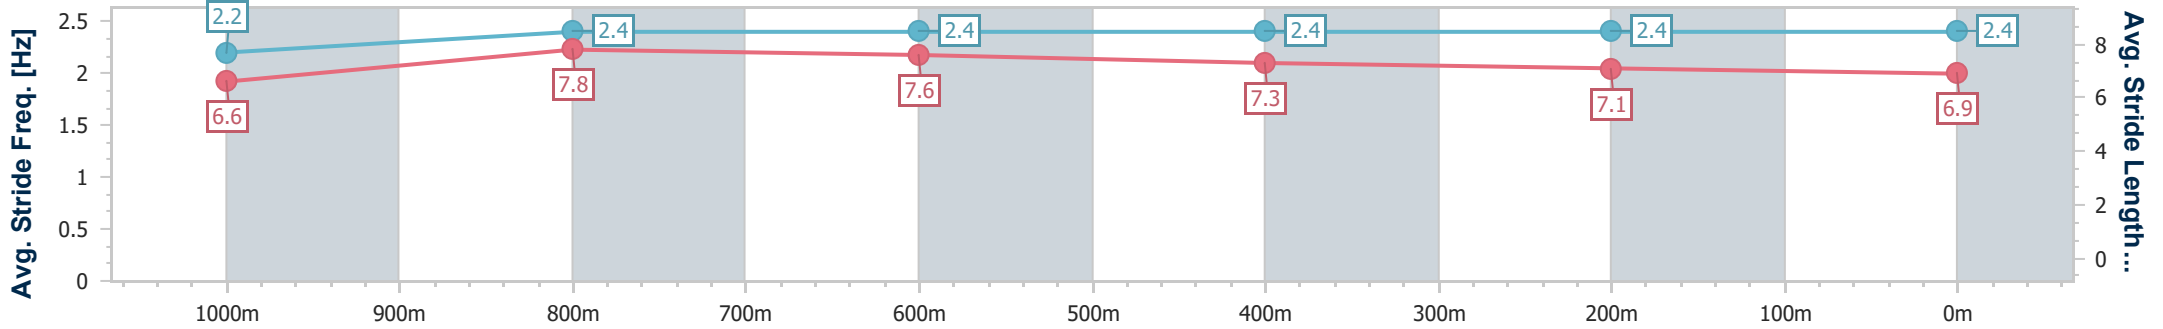

Horse/Jockey Name	Magnus Bellagio
Final Rank	4
Fastest Section Time (Section)	0:10.79 (1000m)
Top Speed [km/h] (Section)	68.8 (1000m)
Race State	Finished

Aquis Park Gold Coast Poly QLD Professional
Race 6: LIFEFLIGHTS LOTTERIES Class 5 Handicap - 1200m

30 September 2023 - 16:35

Track Rating: Synthetic , Weather: Fine, Rail Position: True

Section	Overall	1000m	800m	600m	400m	200m
Section Times	1:10.78 [4] (0:13.86)	0:56.92 [7] (0:10.79)	0:46.13 [7] (0:11.05)	0:35.08 [5] (0:11.28)	0:23.80 [5] (0:11.63)	0:12.17 [4] (0:12.17)
Average Speed [km/h]	52.0	67.2	66.0	64.7	62.6	59.4
Top Speed [km/h]	66.6	68.8	66.9	66.8	63.4	61.3
Avg. Dist. to Rail [m]	3.8	2.4	2.3	3.1	5.4	5.5
Avg. Stride Freq. [Hz]	2.2	2.4	2.4	2.4	2.4	2.4
Avg. Stride Length [m]	6.6	7.8	7.6	7.3	7.1	6.9

- [ ] Ranking at each section and finish
- -.-.- No data available at this section
- NA No data available