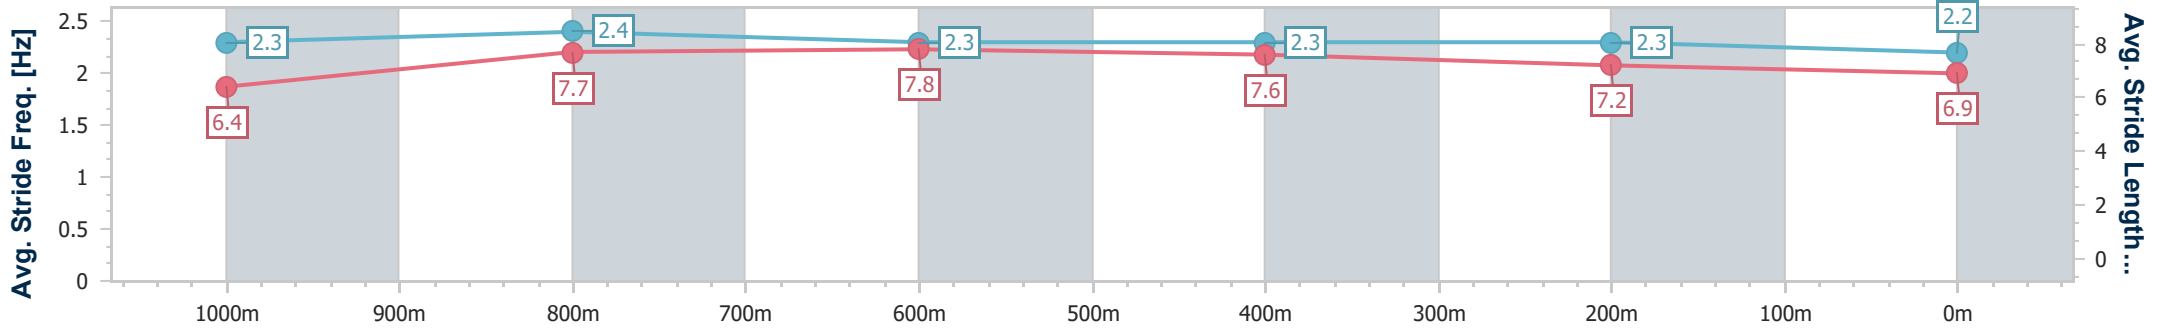

Aquis Park Gold Coast Poly QLD Professional
Race 6: LIFEFLIGHTS LOTTERIES Class 5 Handicap - 1200m

30 September 2023 - 16:35

Track Rating: Synthetic , Weather: Fine, Rail Position: True

Section	Overall	1000m	800m	600m	400m	200m
Section Times	1:12.08 [9] (0:13.91)	0:58.17 [9] (0:11.00)	0:47.17 [10] (0:11.17)	0:36.00 [10] (0:11.37)	0:24.63 [9] (0:11.98)	0:12.65 [9] (0:12.65)
Average Speed [km/h]	51.7	65.6	64.5	63.6	60.0	57.1
Top Speed [km/h]	66.0	66.4	66.2	66.1	61.9	59.9
Avg. Dist. to Rail [m]	0.8	0.2	0.5	0.9	1.1	2.6
Avg. Stride Freq. [Hz]	2.3	2.4	2.4	2.4	2.4	2.3
Avg. Stride Length [m]	6.1	7.5	7.5	7.4	7.1	6.9

- [] Ranking at each section and finish
- .-.- No data available at this section
- NA No data available

Horse/Jockey Name	Starter
Final Rank	10
Fastest Section Time (Section)	0:10.99 (1000m)
Top Speed [km/h] (Section)	67.8 (1000m)
Race State	Finished

Aquis Park Gold Coast Poly QLD Professional
 Race 6: LIFEFLIGHTS LOTTERIES Class 5 Handicap - 1200m

30 September 2023 - 16:35

Track Rating: Synthetic , Weather: Fine, Rail Position: True

Section	Overall	1000m	800m	600m	400m	200m
Section Times	1:12.42 [10] (0:13.88)	0:58.54 [8] (0:10.99)	0:47.55 [9] (0:11.19)	0:36.36 [9] (0:11.57)	0:24.79 [10] (0:12.06)	0:12.73 [10] (0:12.73)
Average Speed [km/h]	51.9	65.9	65.3	63.3	59.9	56.7
Top Speed [km/h]	67.3	67.8	66.9	65.6	60.8	59.1
Avg. Dist. to Rail [m]	1.6	1.5	3.0	3.2	2.5	4.6
Avg. Stride Freq. [Hz]	2.3	2.4	2.3	2.3	2.3	2.2
Avg. Stride Length [m]	6.4	7.7	7.8	7.6	7.2	6.9

- [] Ranking at each section and finish
- .-.- No data available at this section
- NA No data available