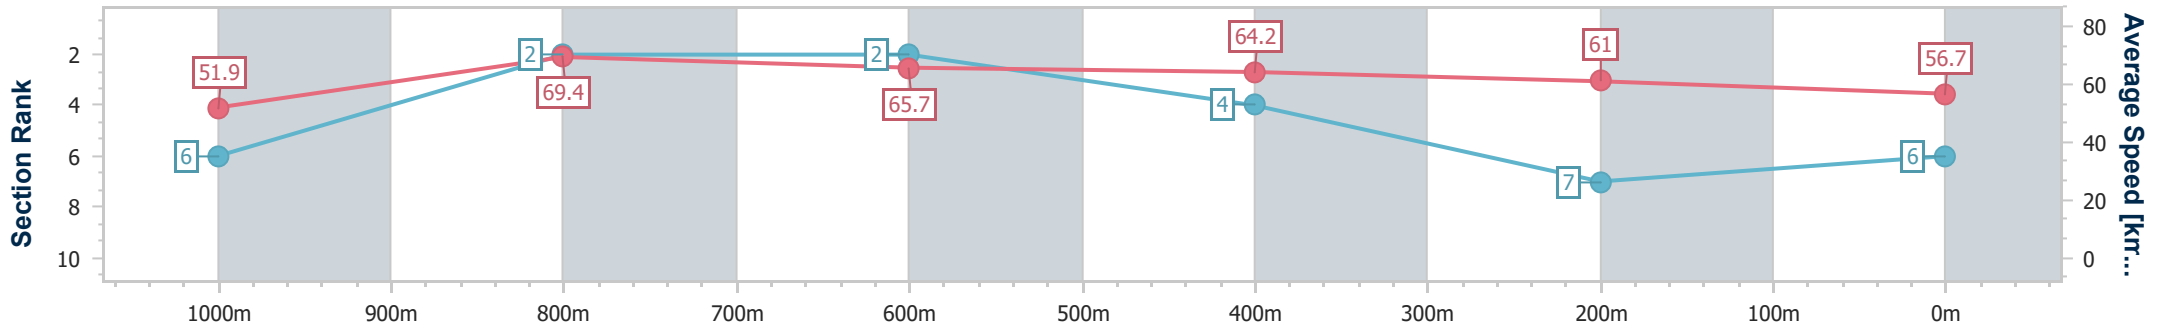

Horse/Jockey Name	Mishani Fraudster
Final Rank	6
Fastest Section Time (Section)	0:10.45 (1000m)
Top Speed [km/h] (Section)	71.1 (1000m)
Race State	Finished

Aquis Park Gold Coast Poly QLD Professional
Race 6: LIFEFLIGHTS LOTTERIES Class 5 Handicap - 1200m

30 September 2023 - 16:35

Track Rating: Synthetic , Weather: Fine, Rail Position: True

Section	Overall	1000m	800m	600m	400m	200m
Section Times	1:11.48 [6] (0:13.86)	0:57.62 [6] (0:10.45)	0:47.17 [2] (0:11.15)	0:36.02 [2] (0:11.41)	0:24.61 [4] (0:11.92)	0:12.69 [7] (0:12.69)
Average Speed [km/h]	51.9	69.4	65.7	64.2	61.0	56.7
Top Speed [km/h]	70.2	71.1	66.7	66.0	62.0	59.5
Avg. Dist. to Rail [m]	7.6	2.8	3.4	3.7	5.3	6.6
Avg. Stride Freq. [Hz]	2.2	2.4	2.3	2.3	2.3	2.2
Avg. Stride Length [m]	6.4	8.1	7.9	7.9	7.4	7.1

- [ ] Ranking at each section and finish
- -.-.- No data available at this section
- NA No data available