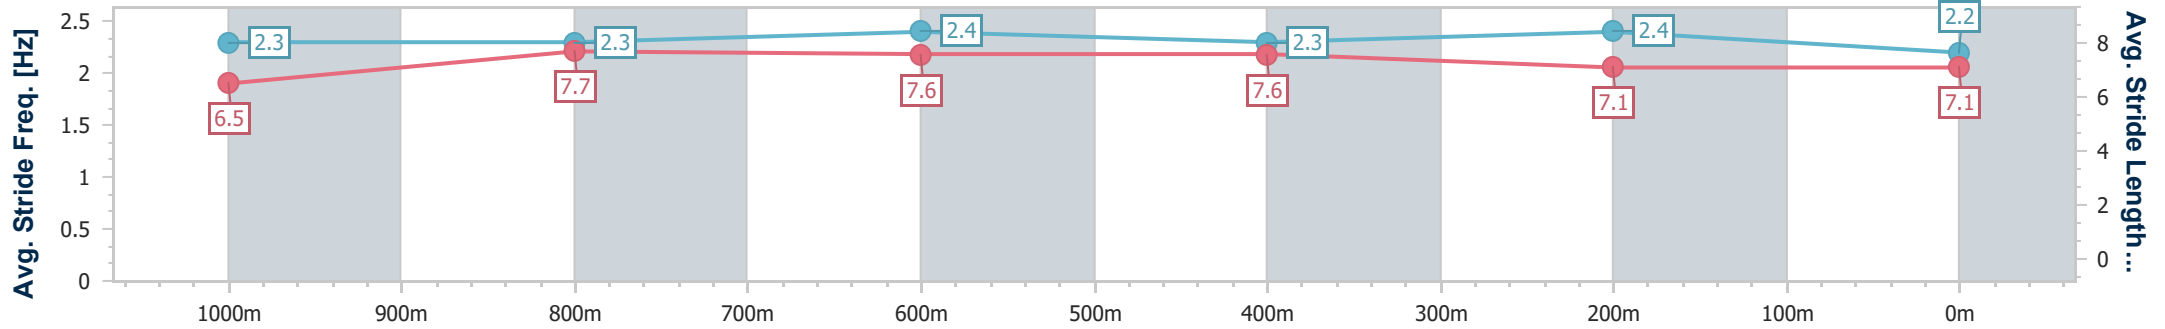

- [] Ranking at each section and finish
- .-.- No data available at this section
- NA No data available

Horse/Jockey Name	Waylaid
Final Rank	8
Fastest Section Time (Section)	0:11.02 (1000m)
Top Speed [km/h] (Section)	67.5 (1000m)
Race State	Finished

Aquis Park Gold Coast Poly QLD Professional
Race 6: LIFEFLIGHTS LOTTERIES Class 5 Handicap - 1200m

30 September 2023 - 16:35

Track Rating: Synthetic , Weather: Fine, Rail Position: True

Section	Overall	1000m	800m	600m	400m	200m
Section Times	1:11.77 [8] (0:13.34)	0:58.43 [2] (0:11.02)	0:47.41 [3] (0:11.14)	0:36.27 [3] (0:11.34)	0:24.93 [2] (0:11.94)	0:12.99 [6] (0:12.99)
Average Speed [km/h]	54.0	65.7	65.3	64.0	60.7	55.6
Top Speed [km/h]	67.4	67.5	67.2	66.8	62.1	58.7
Avg. Dist. to Rail [m]	7.3	2.5	2.0	2.2	3.9	4.8
Avg. Stride Freq. [Hz]	2.3	2.3	2.4	2.3	2.4	2.2
Avg. Stride Length [m]	6.5	7.7	7.6	7.6	7.1	7.1