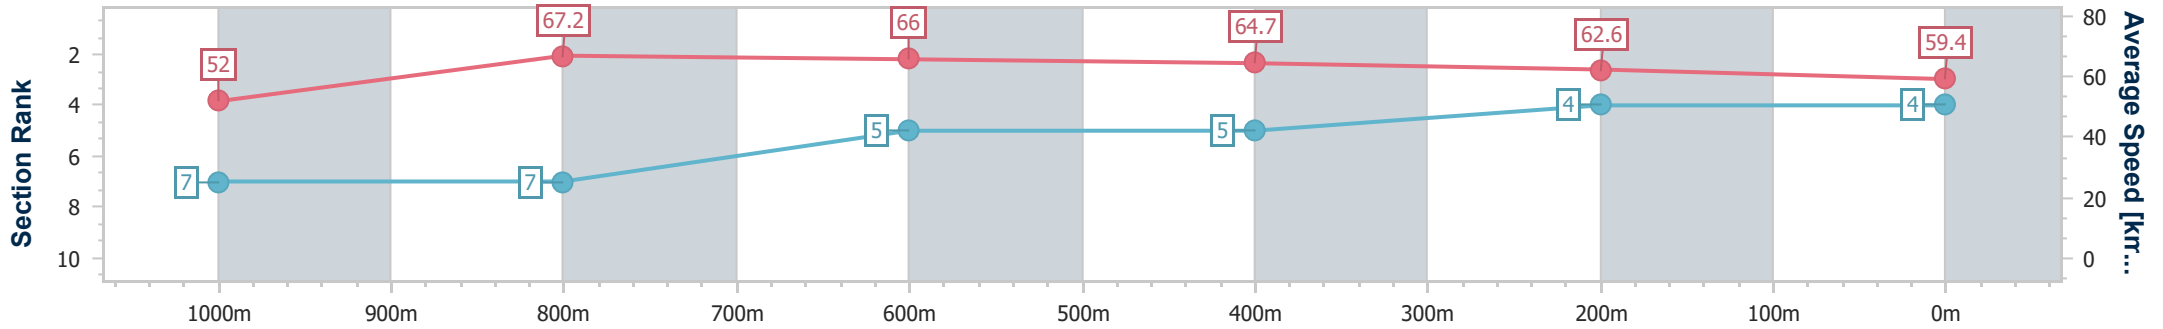

Horse/Jockey Name	Magnus Bellagio
Final Rank	4
Fastest Section Time (Section)	0:10.79 (1000m)
Top Speed [km/h] (Section)	68.8 (1000m)
Race State	Finished

Aquis Park Gold Coast Poly QLD Professional
Race 6: LIFEFLIGHTS LOTTERIES Class 5 Handicap - 1200m

30 September 2023 - 16:35

Track Rating: Synthetic , Weather: Fine, Rail Position: True

Section	Overall	1000m	800m	600m	400m	200m
Section Times	1:10.78 [4] (0:13.86)	0:56.92 [7] (0:10.79)	0:46.13 [7] (0:11.05)	0:35.08 [5] (0:11.28)	0:23.80 [5] (0:11.63)	0:12.17 [4] (0:12.17)
Average Speed [km/h]	52.0	67.2	66.0	64.7	62.6	59.4
Top Speed [km/h]	66.6	68.8	66.9	66.8	63.4	61.3
Avg. Dist. to Rail [m]	3.8	2.4	2.3	3.1	5.4	5.5
Avg. Stride Freq. [Hz]	2.2	2.4	2.4	2.4	2.4	2.4
Avg. Stride Length [m]	6.6	7.8	7.6	7.3	7.1	6.9

- [ ] Ranking at each section and finish
- -.-.- No data available at this section
- NA No data available