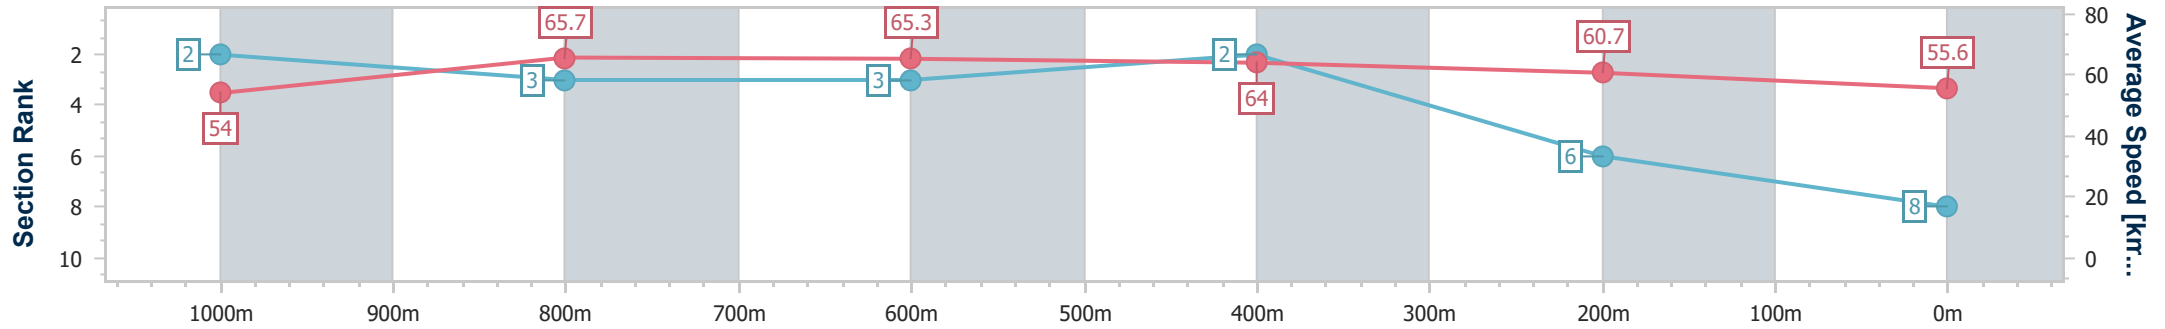

Horse/Jockey Name	Waylaid
Final Rank	8
Fastest Section Time (Section)	0:11.02 (1000m)
Top Speed [km/h] (Section)	67.5 (1000m)
Race State	Finished

Aquis Park Gold Coast Poly QLD Professional
Race 6: LIFEFLIGHTS LOTTERIES Class 5 Handicap - 1200m

30 September 2023 - 16:35

Track Rating: Synthetic , Weather: Fine, Rail Position: True

Section	Overall	1000m	800m	600m	400m	200m
Section Times	1:11.77 [8] (0:13.34)	0:58.43 [2] (0:11.02)	0:47.41 [3] (0:11.14)	0:36.27 [3] (0:11.34)	0:24.93 [2] (0:11.94)	0:12.99 [6] (0:12.99)
Average Speed [km/h]	54.0	65.7	65.3	64.0	60.7	55.6
Top Speed [km/h]	67.4	67.5	67.2	66.8	62.1	58.7
Avg. Dist. to Rail [m]	7.3	2.5	2.0	2.2	3.9	4.8
Avg. Stride Freq. [Hz]	2.3	2.3	2.4	2.3	2.4	2.2
Avg. Stride Length [m]	6.5	7.7	7.6	7.6	7.1	7.1

- [ ] Ranking at each section and finish
- -.-.- No data available at this section
- NA No data available