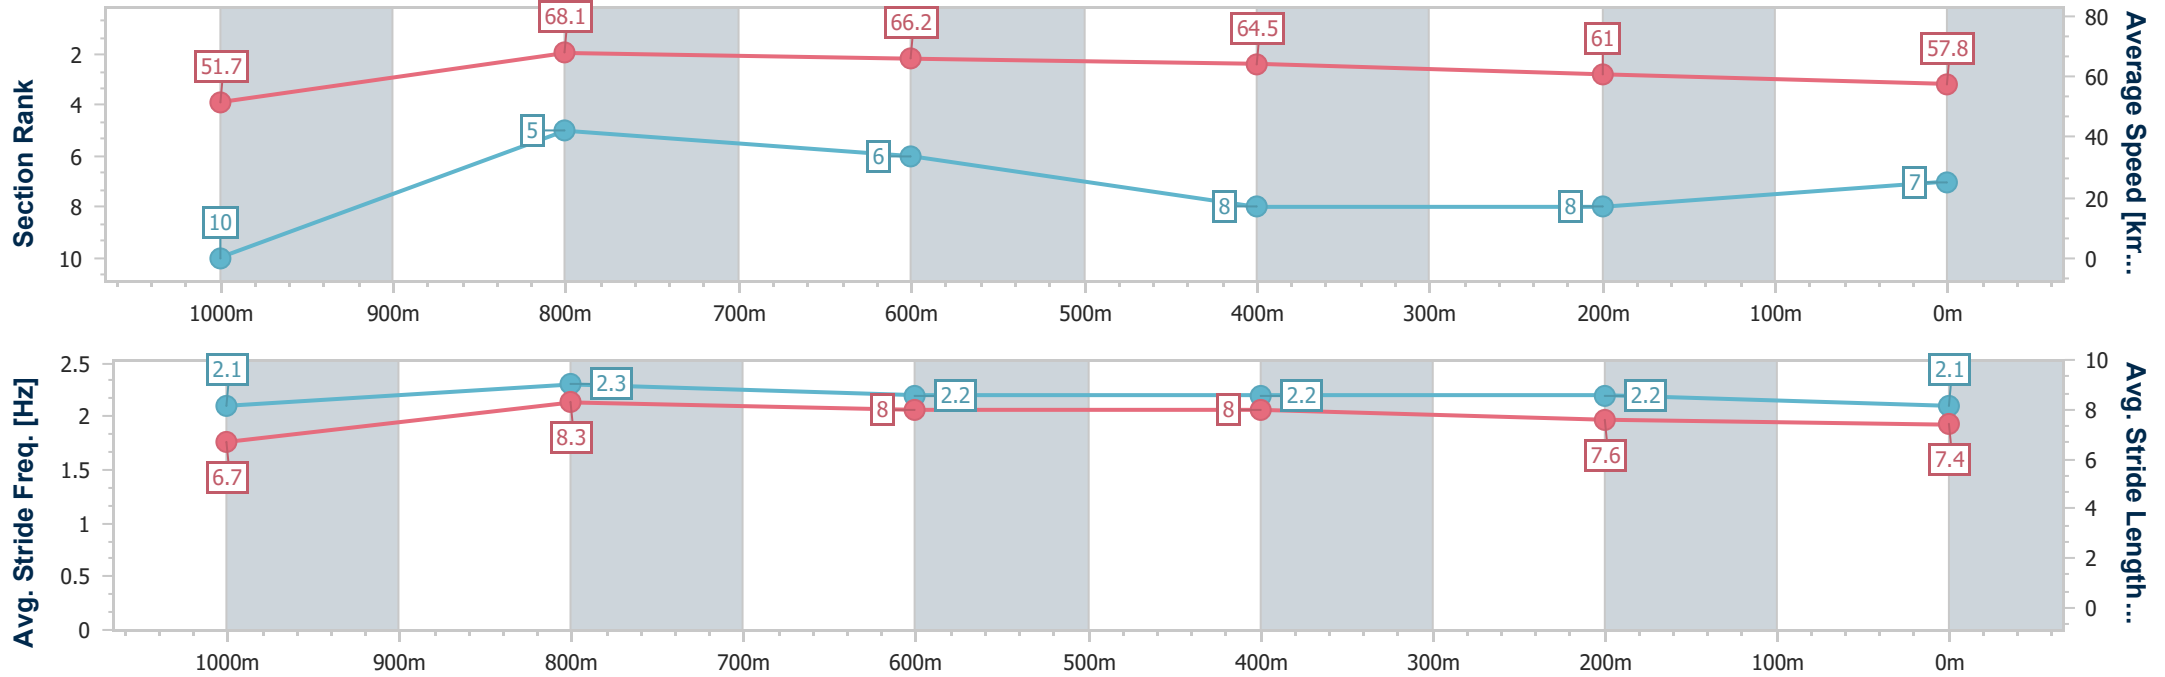

Horse/Jockey Name	Volfoni
Final Rank	7
Fastest Section Time (Section)	0:10.69 (1000m)
Top Speed [km/h] (Section)	68.9 (1000m)
Race State	Finished

Aquis Park Gold Coast Poly QLD Professional
Race 6: LIFEFLIGHTS LOTTERIES Class 5 Handicap - 1200m

30 September 2023 - 16:35

Track Rating: Synthetic , Weather: Fine, Rail Position: True

Section	Overall	1000m	800m	600m	400m	200m
Section Times	1:11.53 [7] (0:13.92)	0:57.61 [10] (0:10.69)	0:46.92 [5] (0:11.13)	0:35.79 [6] (0:11.36)	0:24.43 [8] (0:11.95)	0:12.48 [8] (0:12.48)
Average Speed [km/h]	51.7	68.1	66.2	64.5	61.0	57.8
Top Speed [km/h]	68.0	68.9	67.7	65.9	62.2	60.4
Avg. Dist. to Rail [m]	6.4	4.1	3.9	3.8	5.5	7.6
Avg. Stride Freq. [Hz]	2.1	2.3	2.2	2.2	2.2	2.1
Avg. Stride Length [m]	6.7	8.3	8.0	8.0	7.6	7.4

- [ ] Ranking at each section and finish
- -.-.- No data available at this section
- NA No data available