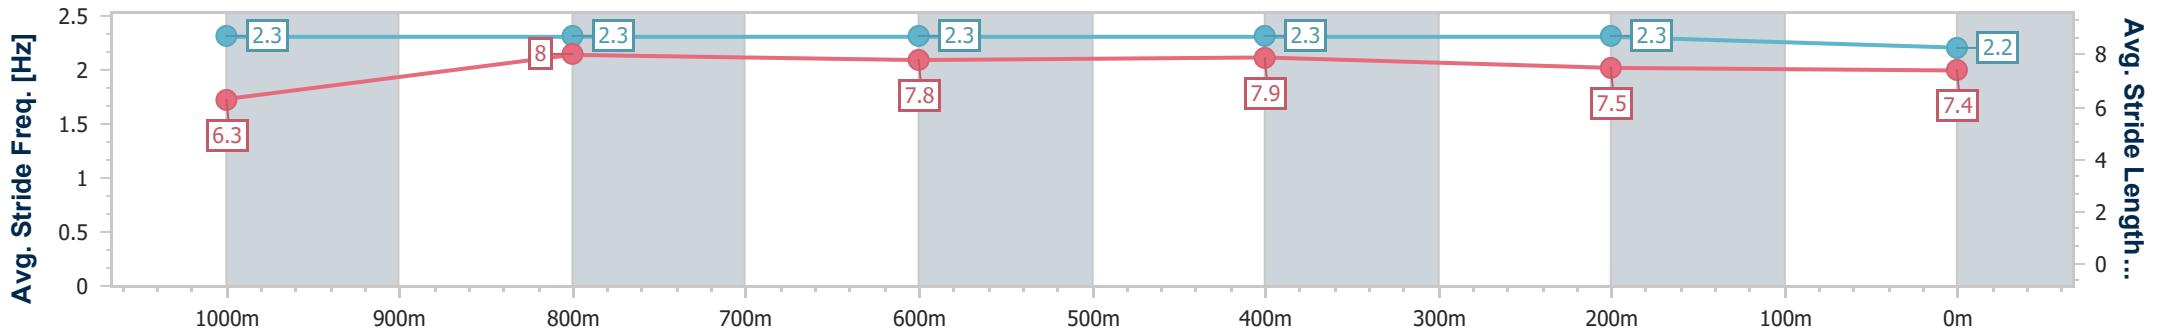

Horse/Jockey Name	Tramonto
Final Rank	3
Fastest Section Time (Section)	0:10.97 (1000m)
Top Speed [km/h] (Section)	66.5 (1000m)
Race State	Finished

Aquis Park Gold Coast Poly QLD Professional
Race 6: LIFEFLIGHTS LOTTERIES Class 5 Handicap - 1200m

30 September 2023 - 16:35

Track Rating: Synthetic , Weather: Fine, Rail Position: True

Section	Overall	1000m	800m	600m	400m	200m
Section Times	1:10.62 [3] (0:13.75)	0:56.87 [5] (0:10.97)	0:45.90 [8] (0:11.16)	0:34.74 [8] (0:11.20)	0:23.54 [7] (0:11.51)	0:12.03 [3]
Average Speed [km/h]	52.4	65.9	65.0	64.8	62.8	60.1
Top Speed [km/h]	65.6	66.5	65.9	65.7	65.1	62.0
Avg. Dist. to Rail [m]	1.9	0.9	1.5	1.4	2.9	4.3
Avg. Stride Freq. [Hz]	2.3	2.3	2.3	2.3	2.3	2.2
Avg. Stride Length [m]	6.3	8.0	7.8	7.9	7.5	7.4

- [ ] Ranking at each section and finish
- -.-.- No data available at this section
- NA No data available