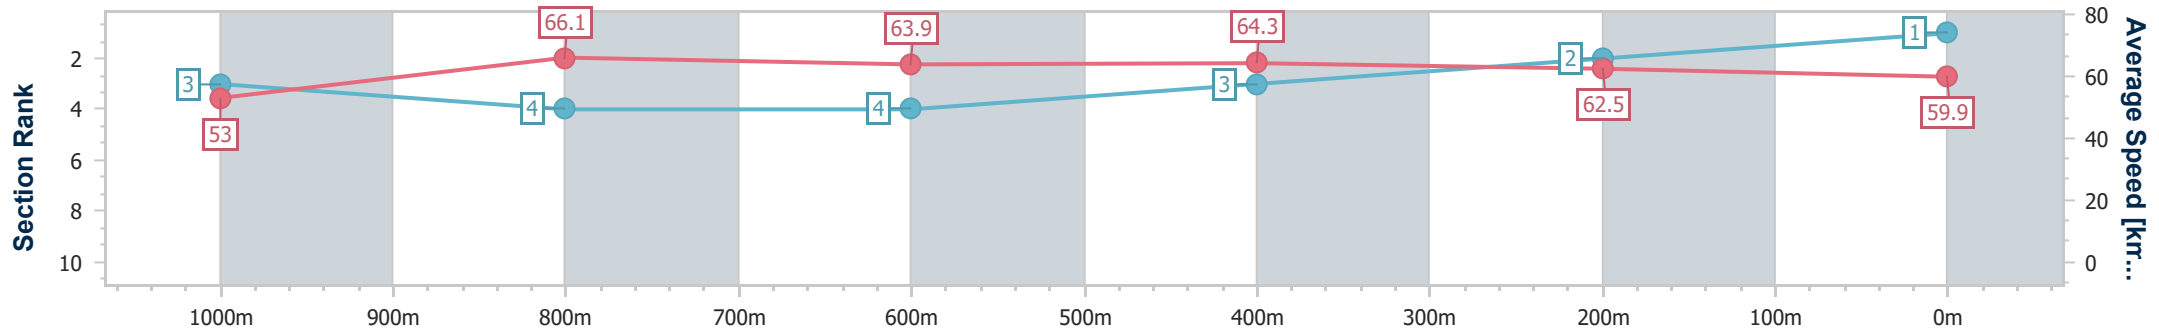

30 September 2023 - 16:35

Track Rating: Synthetic , Weather: Fine, Rail Position: True

Section	Overall	1000m	800m	600m	400m	200m
Section Times	1:10.43 [1] (0:13.58)	0:56.85 [3] (0:10.86)	0:45.99 [4] (0:11.21)	0:34.78 [4] (0:11.20)	0:23.58 [3] (0:11.52)	0:12.06 [2] (0:12.06)
Average Speed [km/h]	53.0	66.1	63.9	64.3	62.5	59.9
Top Speed [km/h]	65.8	66.7	65.0	65.9	64.0	62.2
Avg. Dist. to Rail [m]	2.5	0.6	0.9	0.5	1.1	2.3
Avg. Stride Freq. [Hz]	2.5	2.6	2.5	2.5	2.6	2.5
Avg. Stride Length [m]	5.9	7.1	7.0	7.1	6.7	6.6