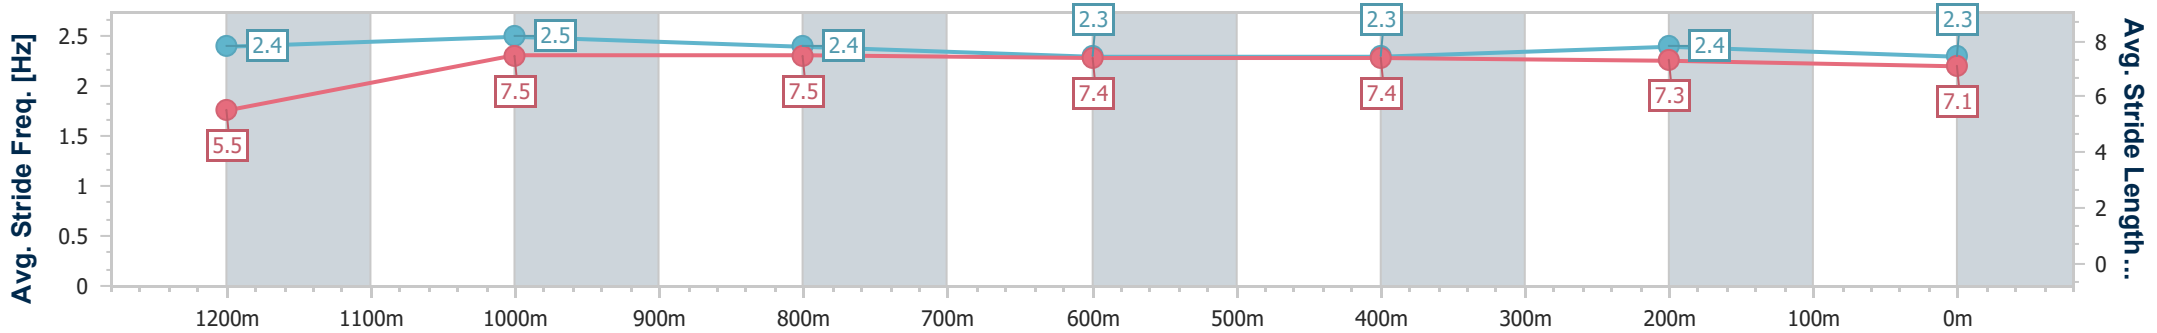

Ipswich QLD Professional

Race 6: ROSE JENSEN KENT LAWYERS Maiden Plate - 1350m

04 October 2023 - 16:14

Track Rating: Good 4, Weather: Fine, Rail Position: +4.0m Entire

Section	Overall	1200m	1000m	800m	600m	400m	200m
Section Times	1:20.63 [2] (0:11.29)	1:09.34 [8] (0:10.82)	0:58.52 [6] (0:11.30)	0:47.22 [6] (0:11.90)	0:35.32 [8] (0:11.65)	0:23.67 [7] (0:11.54)	0:12.13 [3] (0:12.13)
Average Speed [km/h]	47.8	66.4	63.7	60.3	61.7	62.8	59.5
Top Speed [km/h]	66.2	68.0	66.1	61.3	63.9	64.0	61.6
Avg. Dist. to Rail [m]	2.1	0.7	0.6	0.6	0.5	2.6	4.5
Avg. Stride Freq. [Hz]	2.4	2.5	2.4	2.3	2.3	2.4	2.3
Avg. Stride Length [m]	5.5	7.5	7.5	7.4	7.4	7.3	7.1