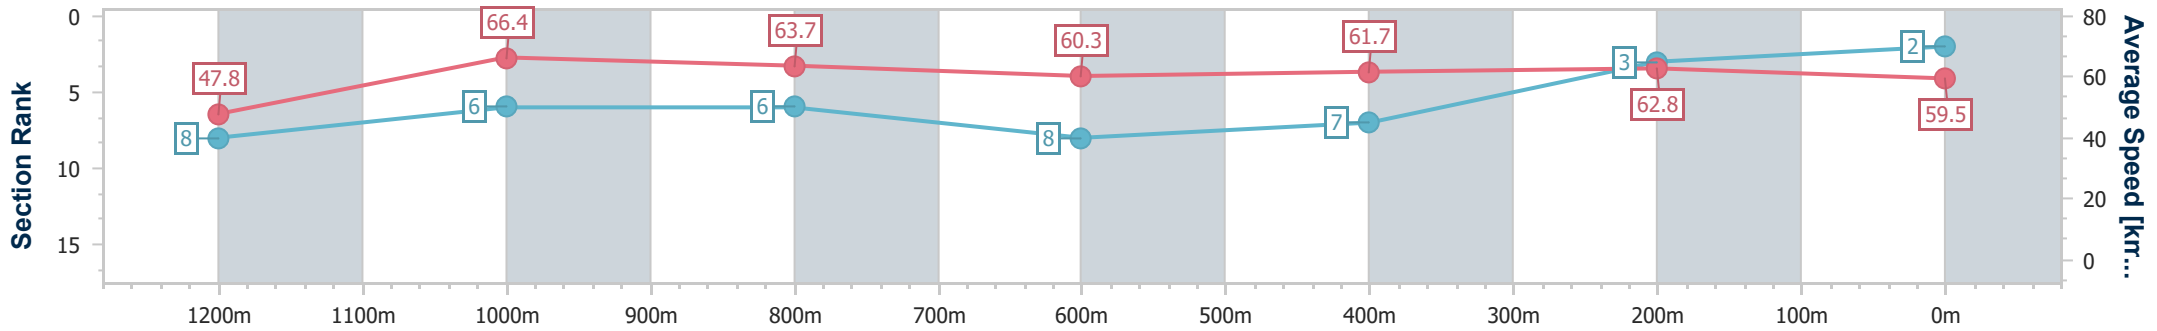

Ipswich QLD Professional

Race 6: ROSE JENSEN KENT LAWYERS Maiden Plate - 1350m

04 October 2023 - 16:14

Track Rating: Good 4, Weather: Fine, Rail Position: +4.0m Entire

Section	Overall	1200m	1000m	800m	600m	400m	200m
Section Times	1:20.63 [2] (0:11.29)	1:09.34 [8] (0:10.82)	0:58.52 [6] (0:11.30)	0:47.22 [6] (0:11.90)	0:35.32 [8] (0:11.65)	0:23.67 [7] (0:11.54)	0:12.13 [3] (0:12.13)
Average Speed [km/h]	47.8	66.4	63.7	60.3	61.7	62.8	59.5
Top Speed [km/h]	66.2	68.0	66.1	61.3	63.9	64.0	61.6
Avg. Dist. to Rail [m]	2.1	0.7	0.6	0.6	0.5	2.6	4.5
Avg. Stride Freq. [Hz]	2.4	2.5	2.4	2.3	2.3	2.4	2.3
Avg. Stride Length [m]	5.5	7.5	7.5	7.4	7.4	7.3	7.1