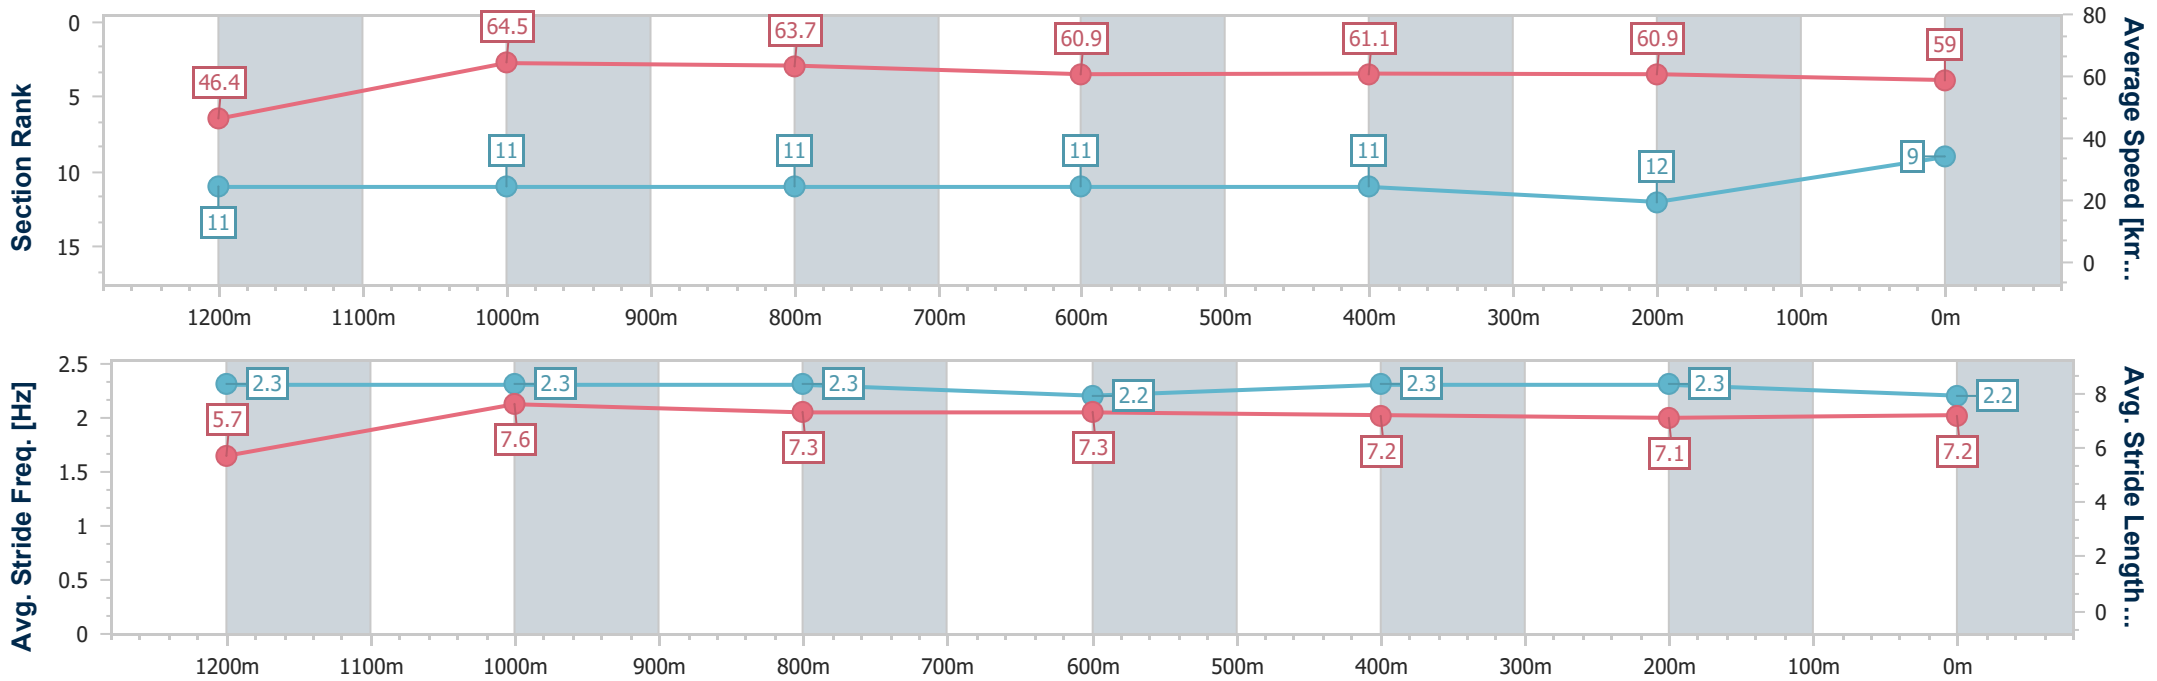

Ipswich QLD Professional

Race 6: ROSE JENSEN KENT LAWYERS Maiden Plate - 1350m

04 October 2023 - 16:14

Track Rating: Good 4, Weather: Fine, Rail Position: +4.0m Entire

Section	Overall	1200m	1000m	800m	600m	400m	200m
Section Times	1:21.52 [8] (0:11.15)	1:10.37 [6] (0:11.07)	0:59.30 [7] (0:11.31)	0:47.99 [7] (0:11.69)	0:36.30 [7] (0:11.61)	0:24.69 [5] (0:11.87)	0:12.82 [5] (0:12.82)
Average Speed [km/h]	48.4	65.1	63.6	61.6	62.0	60.9	56.1
Top Speed [km/h]	64.5	66.6	65.5	63.1	64.4	64.5	57.7
Avg. Dist. to Rail [m]	2.4	1.0	0.4	0.4	0.3	1.7	3.6
Avg. Stride Freq. [Hz]	2.4	2.4	2.4	2.3	2.4	2.4	2.2
Avg. Stride Length [m]	5.6	7.5	7.5	7.3	7.3	7.0	6.8

- [] Ranking at each section and finish
- .-.- No data available at this section
- NA No data available

Horse/Jockey Name	Pride Of Passion
Final Rank	9
Fastest Section Time (Section)	0:11.14 (1200m)
Top Speed [km/h] (Section)	66.0 (1200m)
Race State	Finished

Ipswich QLD Professional
 Race 6: ROSE JENSEN KENT LAWYERS Maiden Plate - 1350m
 04 October 2023 - 16:14
 Track Rating: Good 4, Weather: Fine, Rail Position: +4.0m Entire

Section	Overall	1200m	1000m	800m	600m	400m	200m
Section Times	1:21.56 [9] (0:11.66)	1:09.90 [11] (0:11.14)	0:58.76 [11] (0:11.25)	0:47.51 [11] (0:11.76)	0:35.75 [11] (0:11.73)	0:24.02 [11] (0:11.82)	0:12.20 [12] (0:12.20)
Average Speed [km/h]	46.4	64.5	63.7	60.9	61.1	60.9	59.0
Top Speed [km/h]	63.5	66.0	65.0	63.6	62.1	62.1	60.0
Avg. Dist. to Rail [m]	3.6	1.0	1.5	1.3	0.9	0.3	0.5
Avg. Stride Freq. [Hz]	2.3	2.3	2.3	2.2	2.3	2.3	2.2
Avg. Stride Length [m]	5.7	7.6	7.3	7.3	7.2	7.1	7.2