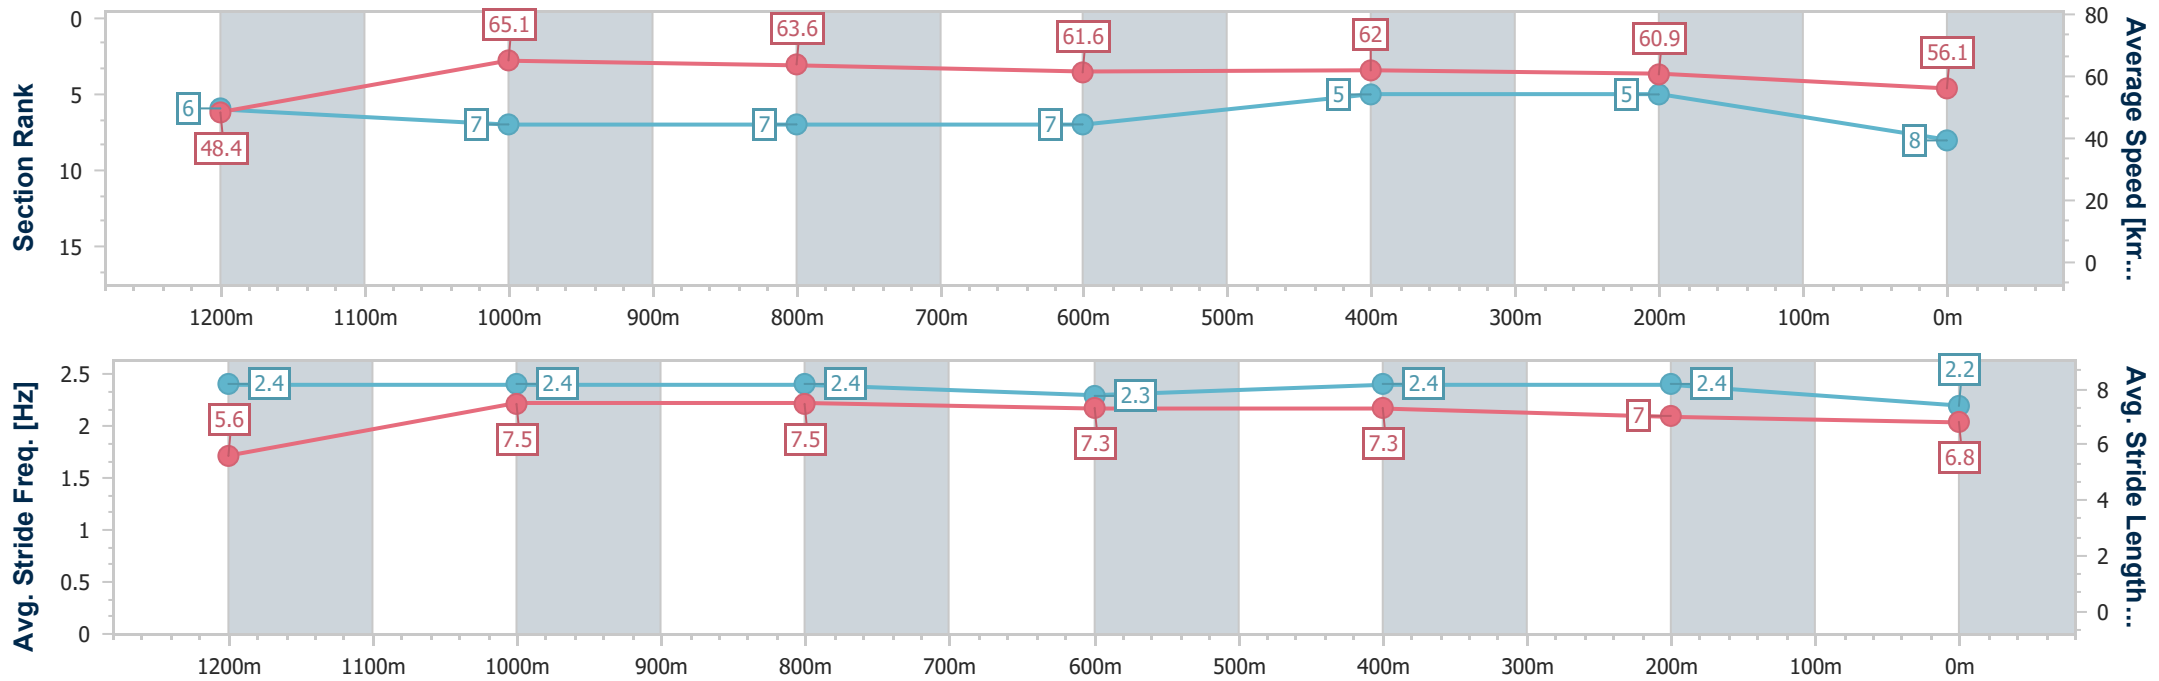

Ipswich QLD Professional

Race 6: ROSE JENSEN KENT LAWYERS Maiden Plate - 1350m

04 October 2023 - 16:14

Track Rating: Good 4, Weather: Fine, Rail Position: +4.0m Entire

Section	Overall	1200m	1000m	800m	600m	400m	200m
Section Times	1:21.52 [8] (0:11.15)	1:10.37 [6] (0:11.07)	0:59.30 [7] (0:11.31)	0:47.99 [7] (0:11.69)	0:36.30 [7] (0:11.61)	0:24.69 [5] (0:11.87)	0:12.82 [5] (0:12.82)
Average Speed [km/h]	48.4	65.1	63.6	61.6	62.0	60.9	56.1
Top Speed [km/h]	64.5	66.6	65.5	63.1	64.4	64.5	57.7
Avg. Dist. to Rail [m]	2.4	1.0	0.4	0.4	0.3	1.7	3.6
Avg. Stride Freq. [Hz]	2.4	2.4	2.4	2.3	2.4	2.4	2.2
Avg. Stride Length [m]	5.6	7.5	7.5	7.3	7.3	7.0	6.8

- [] Ranking at each section and finish
- .-.- No data available at this section
- NA No data available

Horse/Jockey Name	Pride Of Passion
Final Rank	9
Fastest Section Time (Section)	0:11.14 (1200m)
Top Speed [km/h] (Section)	66.0 (1200m)
Race State	Finished

Ipswich QLD Professional
 Race 6: ROSE JENSEN KENT LAWYERS Maiden Plate - 1350m
 04 October 2023 - 16:14
 Track Rating: Good 4, Weather: Fine, Rail Position: +4.0m Entire

Section	Overall	1200m	1000m	800m	600m	400m	200m
Section Times	1:21.56 [9] (0:11.66)	1:09.90 [11] (0:11.14)	0:58.76 [11] (0:11.25)	0:47.51 [11] (0:11.76)	0:35.75 [11] (0:11.73)	0:24.02 [11] (0:11.82)	0:12.20 [12] (0:12.20)
Average Speed [km/h]	46.4	64.5	63.7	60.9	61.1	60.9	59.0
Top Speed [km/h]	63.5	66.0	65.0	63.6	62.1	62.1	60.0
Avg. Dist. to Rail [m]	3.6	1.0	1.5	1.3	0.9	0.3	0.5
Avg. Stride Freq. [Hz]	2.3	2.3	2.3	2.2	2.3	2.3	2.2
Avg. Stride Length [m]	5.7	7.6	7.3	7.3	7.2	7.1	7.2