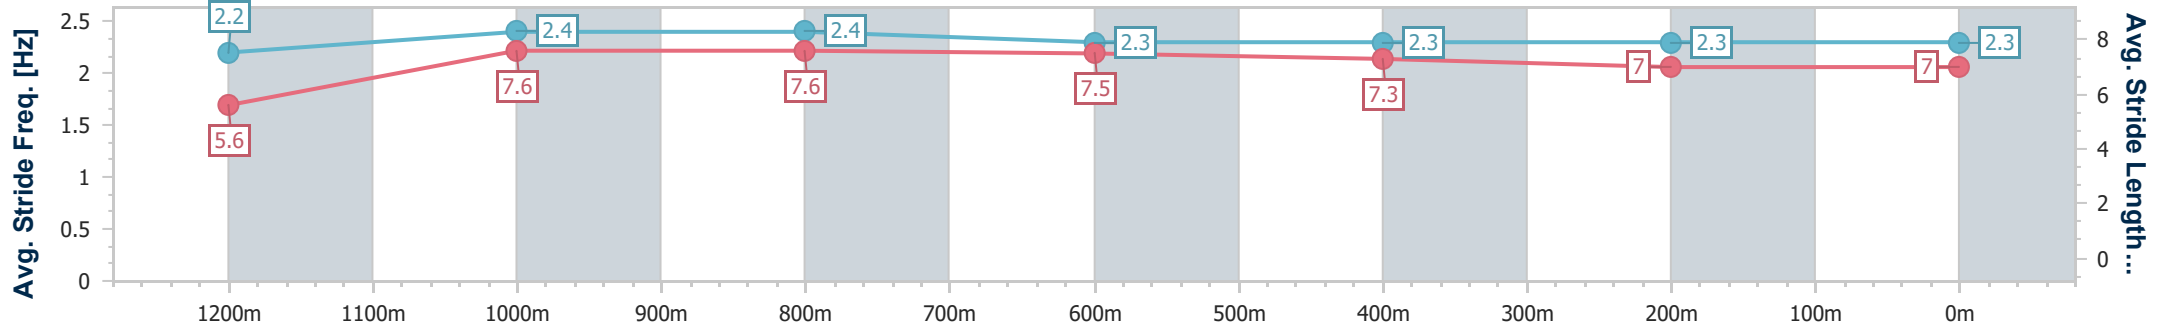

- [] Ranking at each section and finish
- .-.- No data available at this section
- NA No data available

Horse/Jockey Name	Rashford
Final Rank	7
Fastest Section Time (Section)	0:11.01 (1200m)
Top Speed [km/h] (Section)	67.1 (1200m)
Race State	Finished

Ipswich QLD Professional

Race 6: ROSE JENSEN KENT LAWYERS Maiden Plate - 1350m

04 October 2023 - 16:14

Track Rating: Good 4, Weather: Fine, Rail Position: +4.0m Entire

Section	Overall	1200m	1000m	800m	600m	400m	200m
Section Times	1:21.35 [7] (0:11.95)	1:09.40 [12] (0:11.01)	0:58.39 [12] (0:11.19)	0:47.20 [12] (0:11.67)	0:35.53 [12] (0:11.79)	0:23.74 [12] (0:11.74)	0:12.00 [11] (0:12.00)
Average Speed [km/h]	45.2	65.6	64.3	61.7	60.9	61.3	60.0
Top Speed [km/h]	63.2	67.1	66.3	64.9	62.0	62.6	61.1
Avg. Dist. to Rail [m]	4.5	0.9	0.3	0.3	0.4	0.5	4.3
Avg. Stride Freq. [Hz]	2.2	2.4	2.4	2.3	2.3	2.3	2.3
Avg. Stride Length [m]	5.6	7.6	7.6	7.5	7.3	7.0	7.0