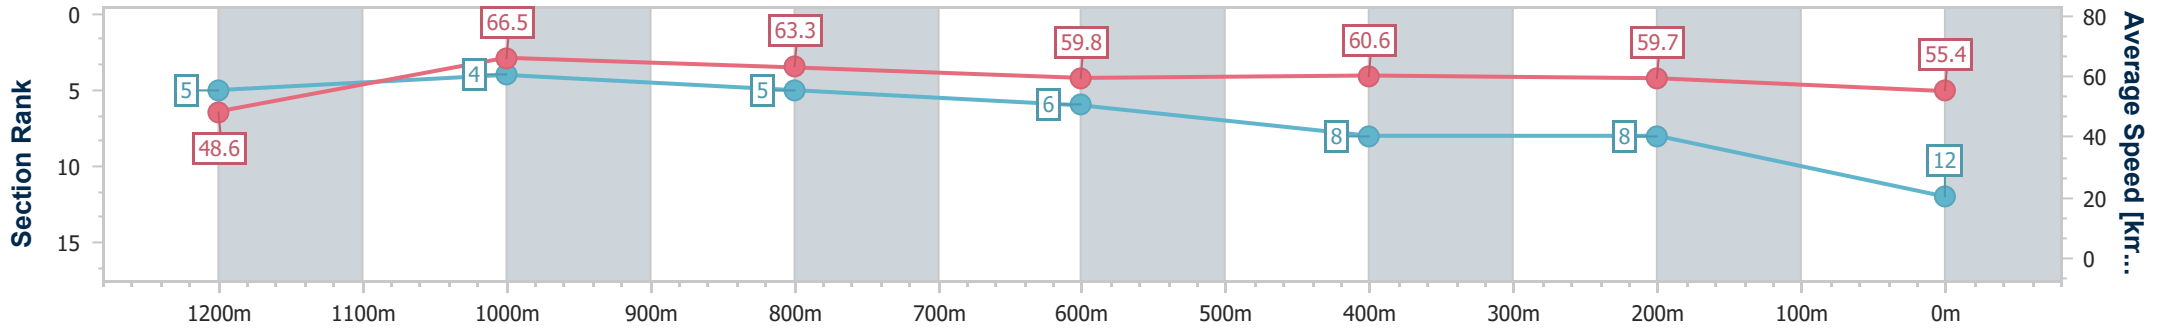

Ipswich QLD Professional

Race 6: ROSE JENSEN KENT LAWYERS Maiden Plate - 1350m

04 October 2023 - 16:14

Track Rating: Good 4, Weather: Fine, Rail Position: +4.0m Entire

Section	Overall	1200m	1000m	800m	600m	400m	200m
Section Times	1:21.99 [12] (0:11.12)	1:10.87 [5] (0:10.79)	1:00.08 [4] (0:11.35)	0:48.73 [5] (0:11.96)	0:36.77 [6] (0:11.80)	0:24.97 [8] (0:12.00)	0:12.97 [8] (0:12.97)
Average Speed [km/h]	48.6	66.5	63.3	59.8	60.6	59.7	55.4
Top Speed [km/h]	66.6	68.6	66.5	61.0	61.7	61.5	57.4
Avg. Dist. to Rail [m]	2.8	1.1	1.0	1.6	1.8	1.0	1.8
Avg. Stride Freq. [Hz]	2.3	2.4	2.3	2.3	2.3	2.3	2.2
Avg. Stride Length [m]	5.8	7.7	7.6	7.4	7.4	7.2	7.0

- [] Ranking at each section and finish
- .-.- No data available at this section
- NA No data available