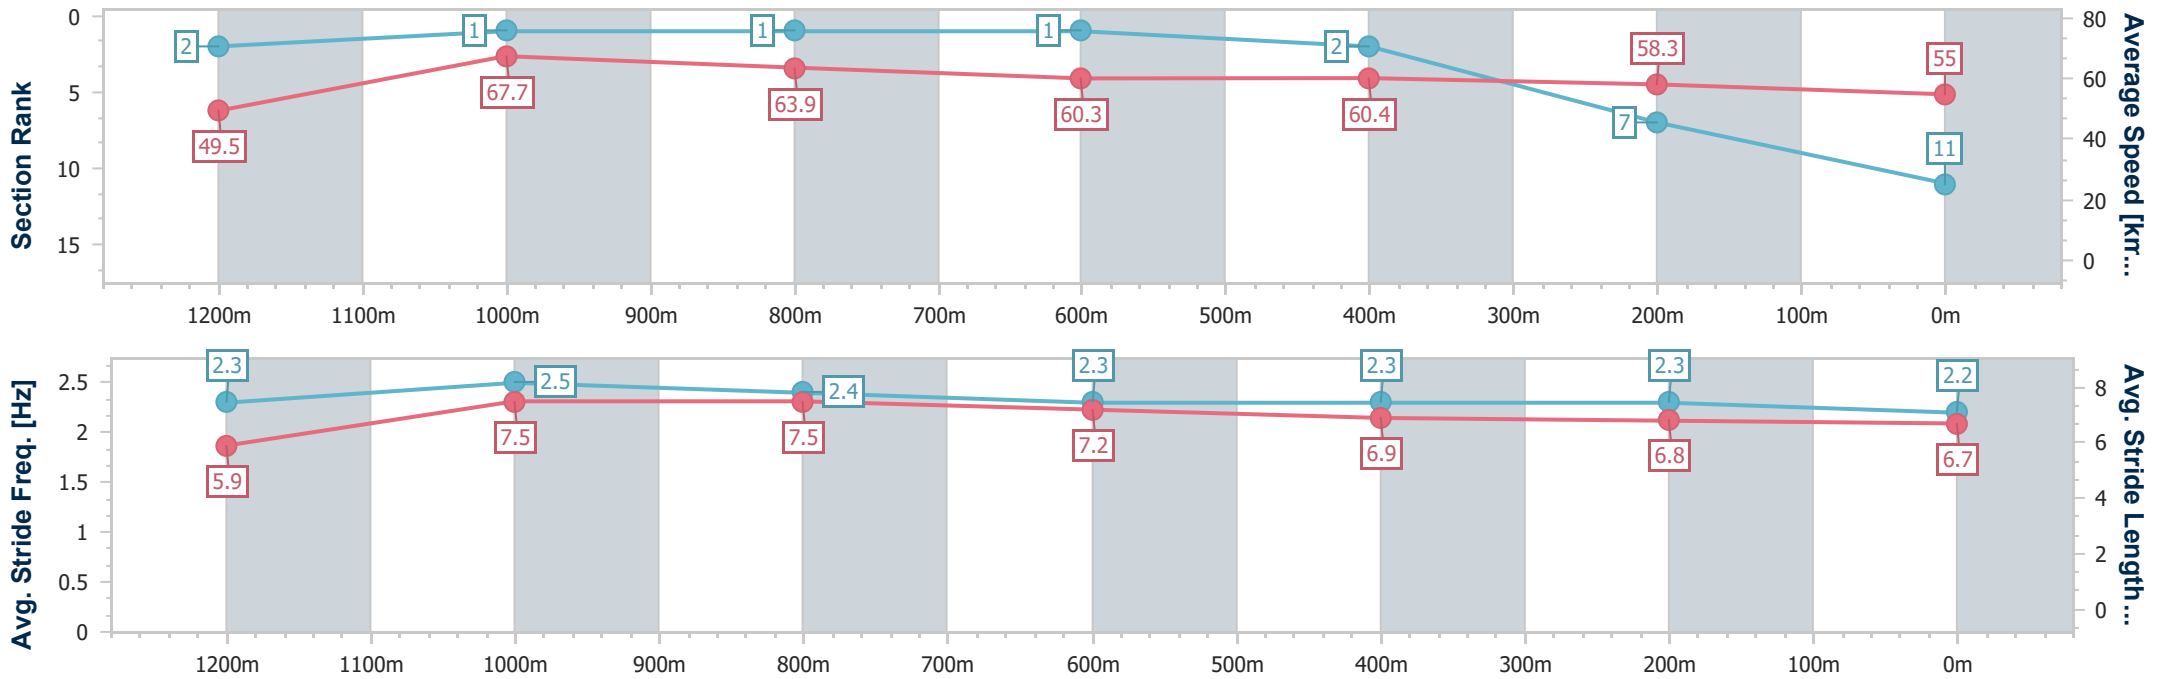

Ipswich QLD Professional

Race 6: ROSE JENSEN KENT LAWYERS Maiden Plate - 1350m

04 October 2023 - 16:14

Track Rating: Good 4, Weather: Fine, Rail Position: +4.0m Entire

Section	Overall	1200m	1000m	800m	600m	400m	200m
Section Times	1:21.98 [11] (0:10.94)	1:11.04 [2] (0:10.62)	1:00.42 [1] (0:11.27)	0:49.15 [1] (0:11.90)	0:37.25 [1] (0:11.84)	0:25.41 [2] (0:12.31)	0:13.10 [7] (0:13.10)
Average Speed [km/h]	49.5	67.7	63.9	60.3	60.4	58.3	55.0
Top Speed [km/h]	67.8	69.0	65.9	62.4	61.1	60.4	56.7
Avg. Dist. to Rail [m]	6.5	1.6	0.6	1.3	1.6	0.9	0.7
Avg. Stride Freq. [Hz]	2.3	2.5	2.4	2.3	2.3	2.3	2.2
Avg. Stride Length [m]	5.9	7.5	7.5	7.2	6.9	6.8	6.7

- [] Ranking at each section and finish
- .-.- No data available at this section
- NA No data available

Horse/Jockey Name	Deep Tiara
Final Rank	12
Fastest Section Time (Section)	0:10.79 (1200m)
Top Speed [km/h] (Section)	68.6 (1200m)
Race State	Finished

Ipswich QLD Professional

Race 6: ROSE JENSEN KENT LAWYERS Maiden Plate - 1350m

04 October 2023 - 16:14

Track Rating: Good 4, Weather: Fine, Rail Position: +4.0m Entire

Section	Overall	1200m	1000m	800m	600m	400m	200m
Section Times	1:21.99 [12] (0:11.12)	1:10.87 [5] (0:10.79)	1:00.08 [4] (0:11.35)	0:48.73 [5] (0:11.96)	0:36.77 [6] (0:11.80)	0:24.97 [8] (0:12.00)	0:12.97 [8] (0:12.97)
Average Speed [km/h]	48.6	66.5	63.3	59.8	60.6	59.7	55.4
Top Speed [km/h]	66.6	68.6	66.5	61.0	61.7	61.5	57.4
Avg. Dist. to Rail [m]	2.8	1.1	1.0	1.6	1.8	1.0	1.8
Avg. Stride Freq. [Hz]	2.3	2.4	2.3	2.3	2.3	2.3	2.2
Avg. Stride Length [m]	5.8	7.7	7.6	7.4	7.4	7.2	7.0