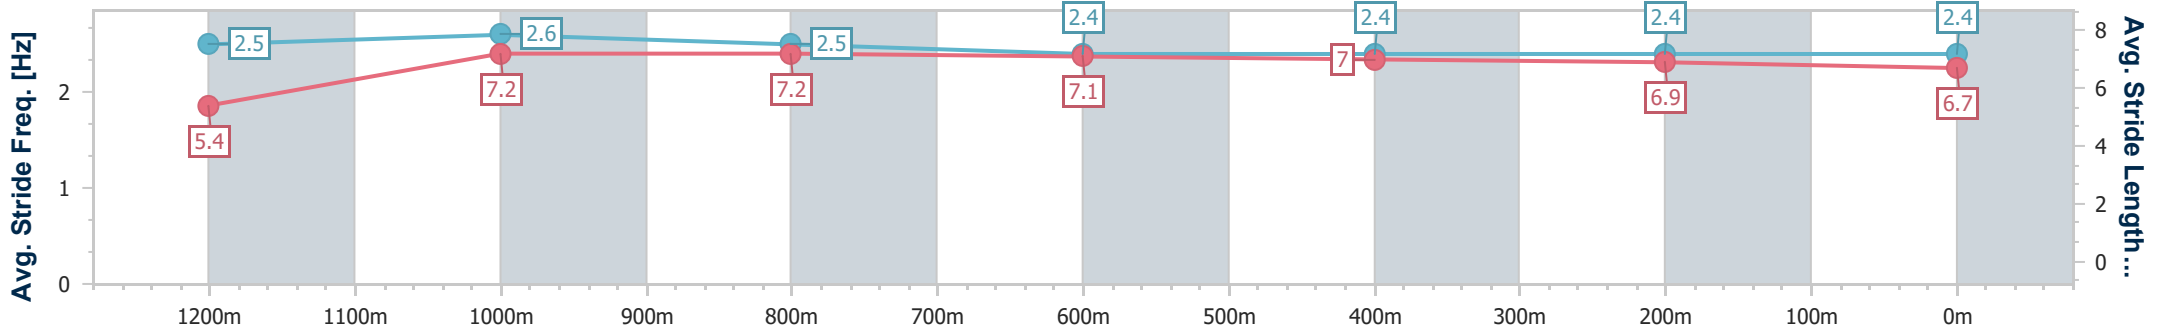

Ipswich QLD Professional

Race 6: ROSE JENSEN KENT LAWYERS Maiden Plate - 1350m

04 October 2023 - 16:14

Track Rating: Good 4, Weather: Fine, Rail Position: +4.0m Entire

Section	Overall	1200m	1000m	800m	600m	400m	200m
Section Times	1:21.04 [5] (0:11.26)	1:09.78 [7] (0:11.10)	0:58.68 [8] (0:11.20)	0:47.48 [8] (0:11.38)	0:36.10 [4] (0:11.72)	0:24.38 [3] (0:11.98)	0:12.40 [4] (0:12.40)
Average Speed [km/h]	48.0	65.0	64.4	63.3	61.5	60.3	58.1
Top Speed [km/h]	65.3	66.4	64.9	64.4	62.6	62.1	59.3
Avg. Dist. to Rail [m]	2.8	1.3	0.8	0.4	0.3	1.1	2.7
Avg. Stride Freq. [Hz]	2.2	2.3	2.3	2.3	2.3	2.3	2.2
Avg. Stride Length [m]	6.0	7.8	7.8	7.7	7.5	7.3	7.4

- [] Ranking at each section and finish
- .-.- No data available at this section
- NA No data available

Horse/Jockey Name	Madame Pearl's
Final Rank	6
Fastest Section Time (Section)	0:10.92 (1200m)
Top Speed [km/h] (Section)	67.2 (1200m)
Race State	Finished

Ipswich QLD Professional
 Race 6: ROSE JENSEN KENT LAWYERS Maiden Plate - 1350m
 04 October 2023 - 16:14
 Track Rating: Good 4, Weather: Fine, Rail Position: +4.0m Entire

Section	Overall	1200m	1000m	800m	600m	400m	200m
Section Times	1:21.26 [6] (0:11.08)	1:10.18 [4] (0:10.92)	0:59.26 [5] (0:11.24)	0:48.02 [4] (0:11.75)	0:36.27 [5] (0:11.96)	0:24.31 [6] (0:11.90)	0:12.41 [6] (0:12.41)
Average Speed [km/h]	48.8	65.9	64.0	61.1	60.2	60.5	58.0
Top Speed [km/h]	65.9	67.2	65.6	63.4	60.9	61.2	59.9
Avg. Dist. to Rail [m]	1.5	1.0	0.2	0.4	0.3	1.0	1.0
Avg. Stride Freq. [Hz]	2.5	2.6	2.5	2.4	2.4	2.4	2.4
Avg. Stride Length [m]	5.4	7.2	7.2	7.1	7.0	6.9	6.7