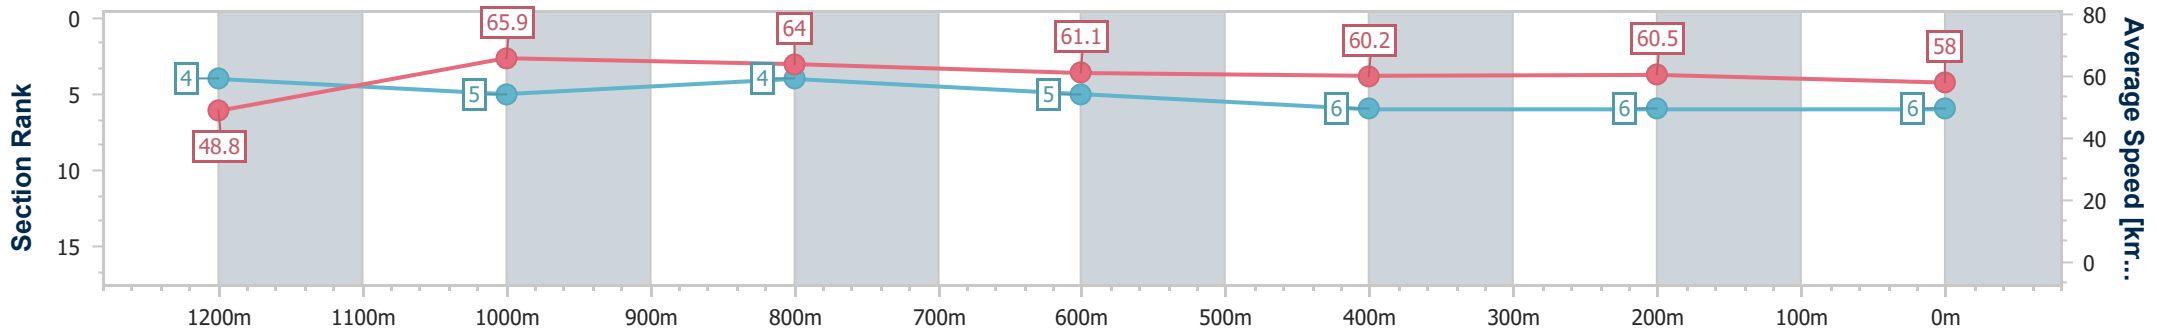

- [] Ranking at each section and finish
- .-.- No data available at this section
- NA No data available

Horse/Jockey Name	Madame Pearl's
Final Rank	6
Fastest Section Time (Section)	0:10.92 (1200m)
Top Speed [km/h] (Section)	67.2 (1200m)
Race State	Finished

Ipswich QLD Professional
 Race 6: ROSE JENSEN KENT LAWYERS Maiden Plate - 1350m
 04 October 2023 - 16:14
 Track Rating: Good 4, Weather: Fine, Rail Position: +4.0m Entire

Section	Overall	1200m	1000m	800m	600m	400m	200m
Section Times	1:21.26 [6] (0:11.08)	1:10.18 [4] (0:10.92)	0:59.26 [5] (0:11.24)	0:48.02 [4] (0:11.75)	0:36.27 [5] (0:11.96)	0:24.31 [6] (0:11.90)	0:12.41 [6] (0:12.41)
Average Speed [km/h]	48.8	65.9	64.0	61.1	60.2	60.5	58.0
Top Speed [km/h]	65.9	67.2	65.6	63.4	60.9	61.2	59.9
Avg. Dist. to Rail [m]	1.5	1.0	0.2	0.4	0.3	1.0	1.0
Avg. Stride Freq. [Hz]	2.5	2.6	2.5	2.4	2.4	2.4	2.4
Avg. Stride Length [m]	5.4	7.2	7.2	7.1	7.0	6.9	6.7