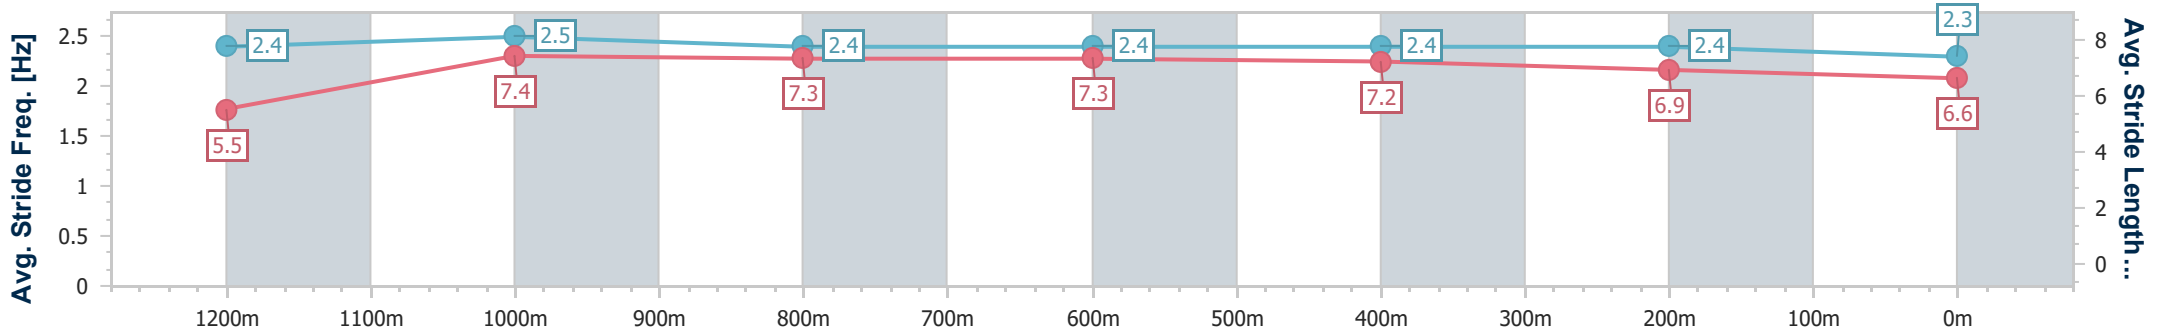

- [] Ranking at each section and finish
- .-.- No data available at this section
- NA No data available

Horse/Jockey Name	Captured In Time
Final Rank	10
Fastest Section Time (Section)	0:11.01 (1200m)
Top Speed [km/h] (Section)	66.5 (1200m)
Race State	Finished

Ipswich QLD Professional

Race 6: ROSE JENSEN KENT LAWYERS Maiden Plate - 1350m

04 October 2023 - 16:14

Track Rating: Good 4, Weather: Fine, Rail Position: +4.0m Entire

Section	Overall	1200m	1000m	800m	600m	400m	200m
Section Times	1:21.60 [10] (0:11.59)	1:10.01 [10] (0:11.01)	0:59.00 [10] (0:11.19)	0:47.81 [10] (0:11.72)	0:36.09 [9] (0:11.75)	0:24.34 [9] (0:11.95)	0:12.39 [10] (0:12.39)
Average Speed [km/h]	46.6	65.5	64.4	61.5	61.3	60.5	58.1
Top Speed [km/h]	64.6	66.5	65.2	63.0	62.1	61.8	59.9
Avg. Dist. to Rail [m]	5.4	1.1	0.5	0.4	0.4	1.9	5.9
Avg. Stride Freq. [Hz]	2.4	2.5	2.4	2.4	2.4	2.4	2.3
Avg. Stride Length [m]	5.5	7.4	7.3	7.3	7.2	6.9	6.6

Ipswich QLD Professional

Race 6: ROSE JENSEN KENT LAWYERS Maiden Plate - 1350m

04 October 2023 - 16:14

Track Rating: Good 4, Weather: Fine, Rail Position: +4.0m Entire

Section	Overall	1200m	1000m	800m	600m	400m	200m
Section Times	1:21.98 [11] (0:10.94)	1:11.04 [2] (0:10.62)	1:00.42 [1] (0:11.27)	0:49.15 [1] (0:11.90)	0:37.25 [1] (0:11.84)	0:25.41 [2] (0:12.31)	0:13.10 [7] (0:13.10)
Average Speed [km/h]	49.5	67.7	63.9	60.3	60.4	58.3	55.0
Top Speed [km/h]	67.8	69.0	65.9	62.4	61.1	60.4	56.7
Avg. Dist. to Rail [m]	6.5	1.6	0.6	1.3	1.6	0.9	0.7
Avg. Stride Freq. [Hz]	2.3	2.5	2.4	2.3	2.3	2.3	2.2
Avg. Stride Length [m]	5.9	7.5	7.5	7.2	6.9	6.8	6.7