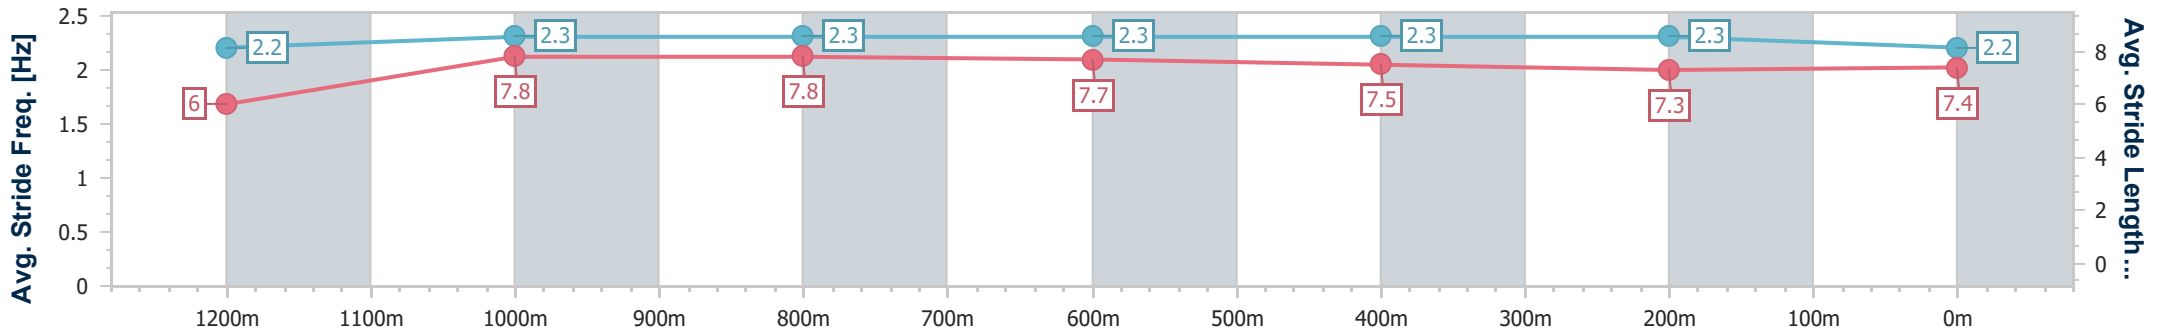

Ipswich QLD Professional

Race 6: ROSE JENSEN KENT LAWYERS Maiden Plate - 1350m

04 October 2023 - 16:14

Track Rating: Good 4, Weather: Fine, Rail Position: +4.0m Entire

Section	Overall	1200m	1000m	800m	600m	400m	200m
Section Times	1:21.04 [5] (0:11.26)	1:09.78 [7] (0:11.10)	0:58.68 [8] (0:11.20)	0:47.48 [8] (0:11.38)	0:36.10 [4] (0:11.72)	0:24.38 [3] (0:11.98)	0:12.40 [4] (0:12.40)
Average Speed [km/h]	48.0	65.0	64.4	63.3	61.5	60.3	58.1
Top Speed [km/h]	65.3	66.4	64.9	64.4	62.6	62.1	59.3
Avg. Dist. to Rail [m]	2.8	1.3	0.8	0.4	0.3	1.1	2.7
Avg. Stride Freq. [Hz]	2.2	2.3	2.3	2.3	2.3	2.3	2.2
Avg. Stride Length [m]	6.0	7.8	7.8	7.7	7.5	7.3	7.4