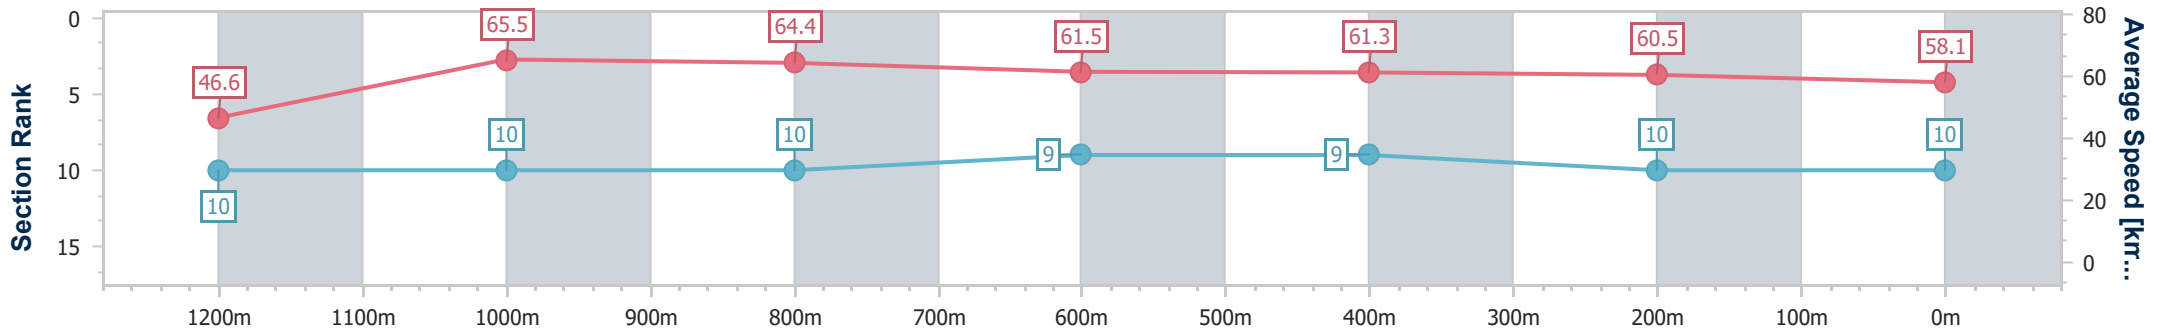

Ipswich QLD Professional

Race 6: ROSE JENSEN KENT LAWYERS Maiden Plate - 1350m

04 October 2023 - 16:14

Track Rating: Good 4, Weather: Fine, Rail Position: +4.0m Entire

Section	Overall	1200m	1000m	800m	600m	400m	200m
Section Times	1:21.60 [10] (0:11.59)	1:10.01 [10] (0:11.01)	0:59.00 [10] (0:11.19)	0:47.81 [10] (0:11.72)	0:36.09 [9] (0:11.75)	0:24.34 [9] (0:11.95)	0:12.39 [10] (0:12.39)
Average Speed [km/h]	46.6	65.5	64.4	61.5	61.3	60.5	58.1
Top Speed [km/h]	64.6	66.5	65.2	63.0	62.1	61.8	59.9
Avg. Dist. to Rail [m]	5.4	1.1	0.5	0.4	0.4	1.9	5.9
Avg. Stride Freq. [Hz]	2.4	2.5	2.4	2.4	2.4	2.4	2.3
Avg. Stride Length [m]	5.5	7.4	7.3	7.3	7.2	6.9	6.6