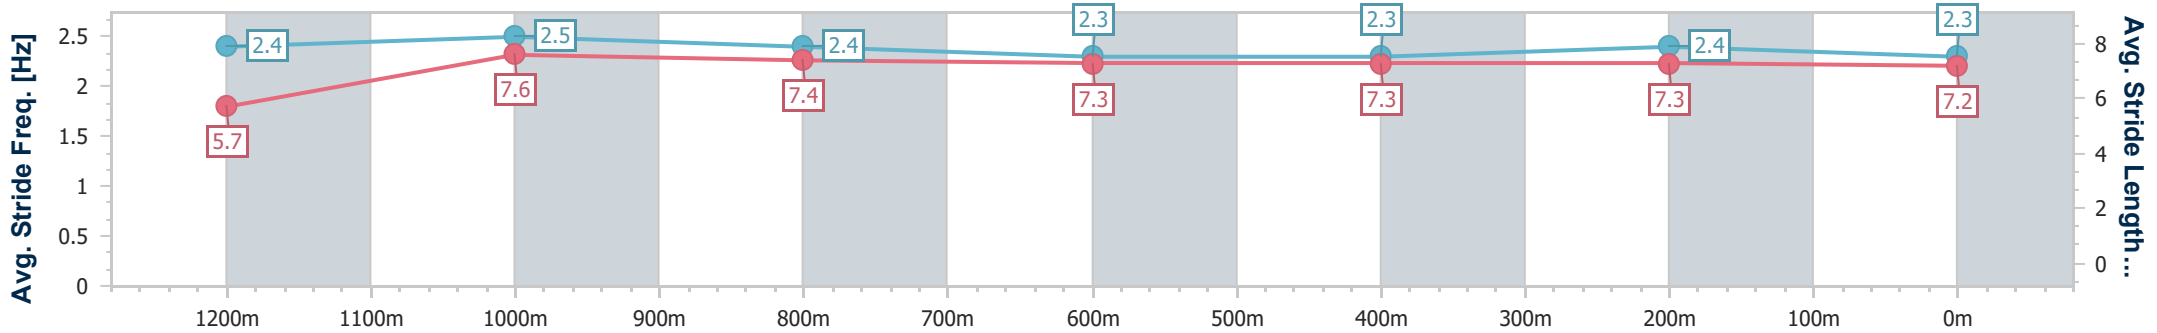

04 October 2023 - 16:14

Track Rating: Good 4, Weather: Fine, Rail Position: +4.0m Entire

Section	Overall	1200m	1000m	800m	600m	400m	200m
Section Times	1:20.46 [1] (0:10.86)	1:09.60 [1] (0:10.76)	0:58.84 [2] (0:11.37)	0:47.47 [2] (0:11.94)	0:35.53 [3] (0:11.84)	0:23.69 [4] (0:11.58)	0:12.11 [1] (0:12.11)
Average Speed [km/h]	49.8	66.8	63.1	60.0	60.5	62.1	59.5
Top Speed [km/h]	66.5	68.0	66.6	60.6	61.8	63.0	61.7
Avg. Dist. to Rail [m]	6.1	0.6	0.9	1.3	1.2	0.7	3.3
Avg. Stride Freq. [Hz]	2.4	2.5	2.4	2.3	2.3	2.4	2.3
Avg. Stride Length [m]	5.7	7.6	7.4	7.3	7.3	7.3	7.2