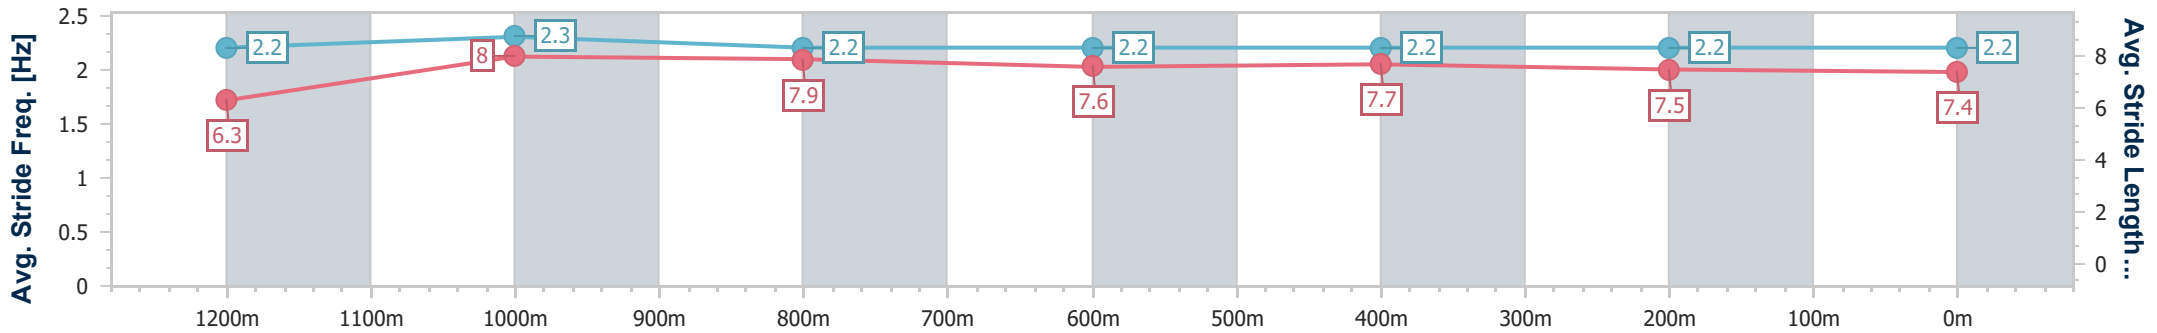

Ipswich QLD Professional

Race 6: ROSE JENSEN KENT LAWYERS Maiden Plate - 1350m

04 October 2023 - 16:14

Track Rating: Good 4, Weather: Fine, Rail Position: +4.0m Entire

Section	Overall	1200m	1000m	800m	600m	400m	200m
Section Times	1:20.71 [3] (0:10.97)	1:09.74 [3] (0:10.77)	0:58.97 [3] (0:11.27)	0:47.70 [3] (0:11.81)	0:35.89 [2] (0:11.72)	0:24.17 [1] (0:11.82)	0:12.35 [2] (0:12.35)
Average Speed [km/h]	49.3	66.7	64.0	60.7	61.2	60.7	58.3
Top Speed [km/h]	66.6	67.5	65.2	63.1	61.7	61.5	58.9
Avg. Dist. to Rail [m]	5.3	0.6	0.2	0.7	0.8	0.9	2.3
Avg. Stride Freq. [Hz]	2.2	2.3	2.2	2.2	2.2	2.2	2.2
Avg. Stride Length [m]	6.3	8.0	7.9	7.6	7.7	7.5	7.4