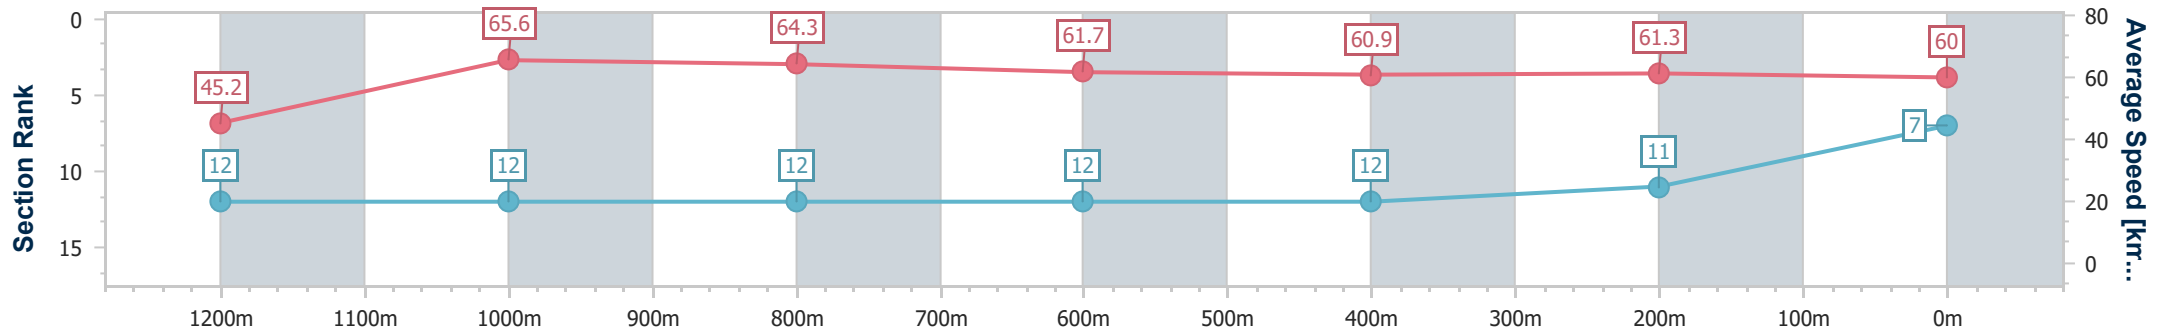

- [] Ranking at each section and finish
- .-.- No data available at this section
- NA No data available

Horse/Jockey Name	Rashford
Final Rank	7
Fastest Section Time (Section)	0:11.01 (1200m)
Top Speed [km/h] (Section)	67.1 (1200m)
Race State	Finished

Ipswich QLD Professional

Race 6: ROSE JENSEN KENT LAWYERS Maiden Plate - 1350m

04 October 2023 - 16:14

Track Rating: Good 4, Weather: Fine, Rail Position: +4.0m Entire

Section	Overall	1200m	1000m	800m	600m	400m	200m
Section Times	1:21.35 [7] (0:11.95)	1:09.40 [12] (0:11.01)	0:58.39 [12] (0:11.19)	0:47.20 [12] (0:11.67)	0:35.53 [12] (0:11.79)	0:23.74 [12] (0:11.74)	0:12.00 [11] (0:12.00)
Average Speed [km/h]	45.2	65.6	64.3	61.7	60.9	61.3	60.0
Top Speed [km/h]	63.2	67.1	66.3	64.9	62.0	62.6	61.1
Avg. Dist. to Rail [m]	4.5	0.9	0.3	0.3	0.4	0.5	4.3
Avg. Stride Freq. [Hz]	2.2	2.4	2.4	2.3	2.3	2.3	2.3
Avg. Stride Length [m]	5.6	7.6	7.6	7.5	7.3	7.0	7.0