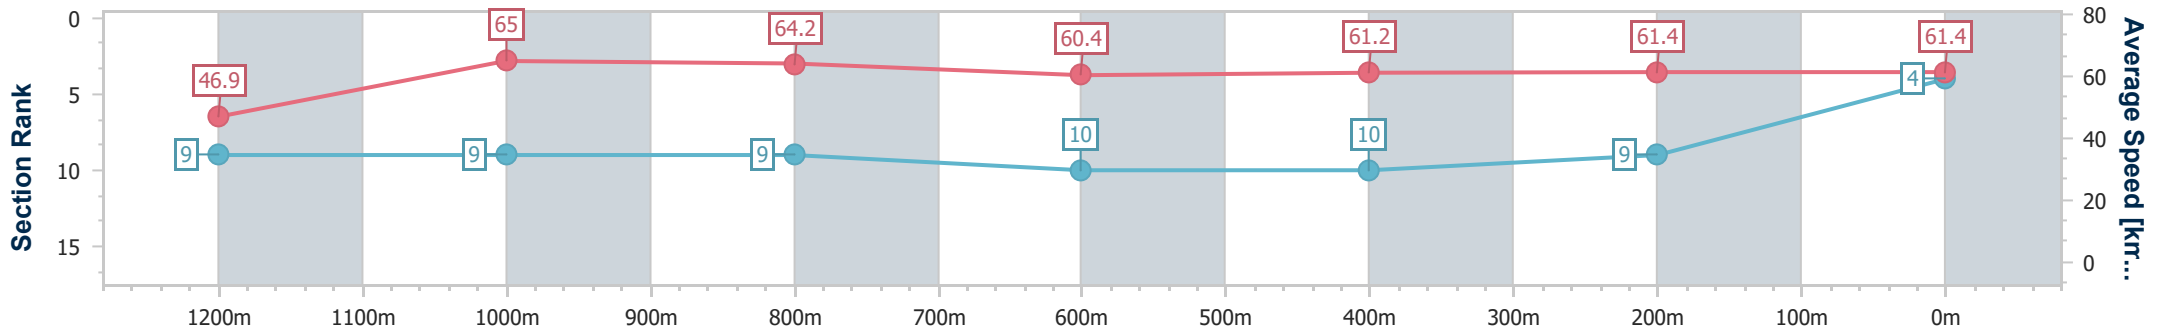

Horse/Jockey Name	A Certain Maybe
Final Rank	4
Fastest Section Time (Section)	0:11.07 (1200m)
Top Speed [km/h] (Section)	66.7 (1200m)
Race State	Finished

Ipswich QLD Professional
Race 6: ROSE JENSEN KENT LAWYERS Maiden Plate - 1350m
04 October 2023 - 16:14
Track Rating: Good 4, Weather: Fine, Rail Position: +4.0m Entire

Section	Overall	1200m	1000m	800m	600m	400m	200m
Section Times	1:20.76 [4] (0:11.48)	1:09.28 [9] (0:11.07)	0:58.21 [9] (0:11.19)	0:47.02 [9] (0:11.87)	0:35.15 [10] (0:11.70)	0:23.45 [10] (0:11.72)	0:11.73 [9] (0:11.73)
Average Speed [km/h]	46.9	65.0	64.2	60.4	61.2	61.4	61.4
Top Speed [km/h]	64.5	66.7	65.8	61.3	62.5	62.4	62.7
Avg. Dist. to Rail [m]	1.4	0.8	0.9	1.2	1.2	1.5	5.0
Avg. Stride Freq. [Hz]	2.3	2.3	2.3	2.2	2.3	2.3	2.3
Avg. Stride Length [m]	5.6	7.7	7.7	7.4	7.5	7.4	7.3

- [ ] Ranking at each section and finish
- -.-.- No data available at this section
- NA No data available