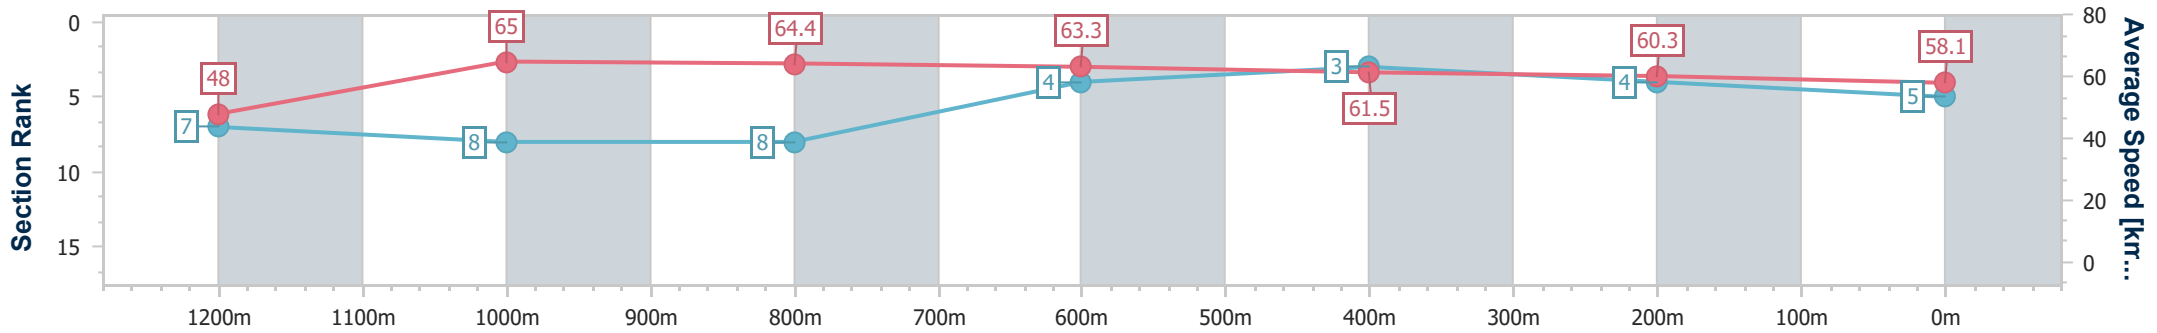

Ipswich QLD Professional

Race 6: ROSE JENSEN KENT LAWYERS Maiden Plate - 1350m

04 October 2023 - 16:14

Track Rating: Good 4, Weather: Fine, Rail Position: +4.0m Entire

Section	Overall	1200m	1000m	800m	600m	400m	200m
Section Times	1:21.04 [5] (0:11.26)	1:09.78 [7] (0:11.10)	0:58.68 [8] (0:11.20)	0:47.48 [8] (0:11.38)	0:36.10 [4] (0:11.72)	0:24.38 [3] (0:11.98)	0:12.40 [4] (0:12.40)
Average Speed [km/h]	48.0	65.0	64.4	63.3	61.5	60.3	58.1
Top Speed [km/h]	65.3	66.4	64.9	64.4	62.6	62.1	59.3
Avg. Dist. to Rail [m]	2.8	1.3	0.8	0.4	0.3	1.1	2.7
Avg. Stride Freq. [Hz]	2.2	2.3	2.3	2.3	2.3	2.3	2.2
Avg. Stride Length [m]	6.0	7.8	7.8	7.7	7.5	7.3	7.4