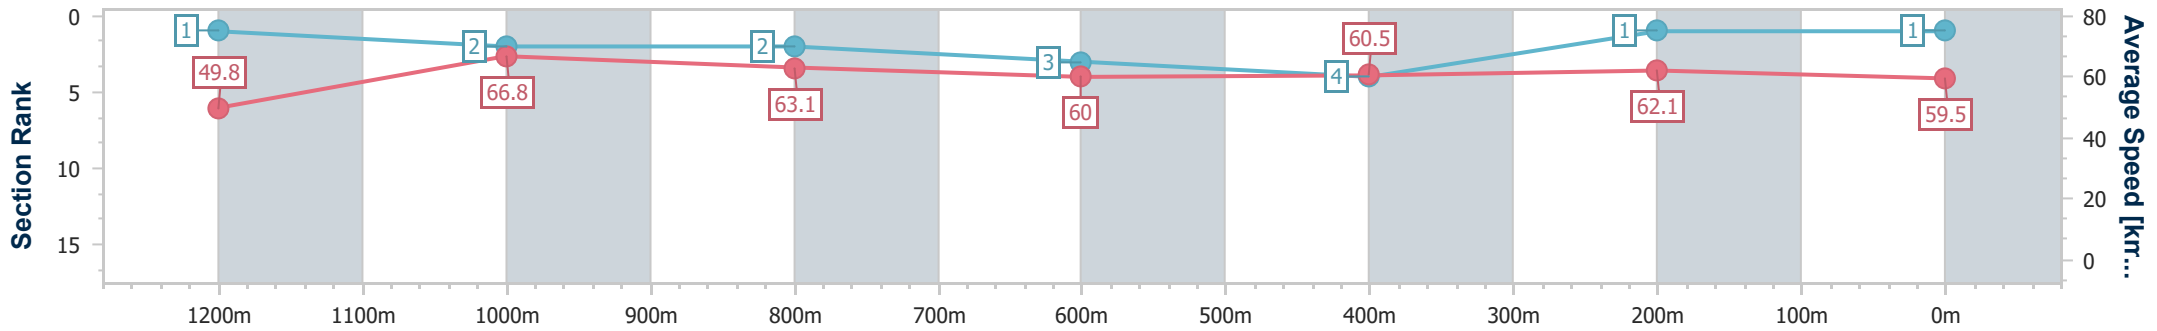

04 October 2023 - 16:14

Track Rating: Good 4, Weather: Fine, Rail Position: +4.0m Entire

Section	Overall	1200m	1000m	800m	600m	400m	200m
Section Times	1:20.46 [1] (0:10.86)	1:09.60 [1] (0:10.76)	0:58.84 [2] (0:11.37)	0:47.47 [2] (0:11.94)	0:35.53 [3] (0:11.84)	0:23.69 [4] (0:11.58)	0:12.11 [1] (0:12.11)
Average Speed [km/h]	49.8	66.8	63.1	60.0	60.5	62.1	59.5
Top Speed [km/h]	66.5	68.0	66.6	60.6	61.8	63.0	61.7
Avg. Dist. to Rail [m]	6.1	0.6	0.9	1.3	1.2	0.7	3.3
Avg. Stride Freq. [Hz]	2.4	2.5	2.4	2.3	2.3	2.4	2.3
Avg. Stride Length [m]	5.7	7.6	7.4	7.3	7.3	7.3	7.2