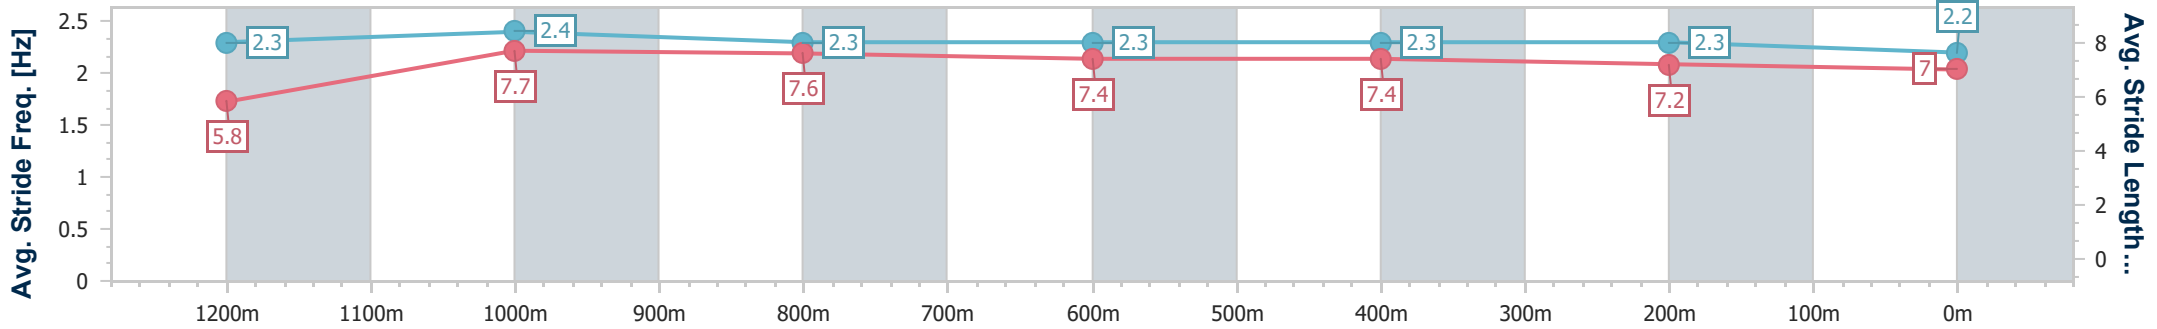

Ipswich QLD Professional

Race 6: ROSE JENSEN KENT LAWYERS Maiden Plate - 1350m

04 October 2023 - 16:14

Track Rating: Good 4, Weather: Fine, Rail Position: +4.0m Entire

Section	Overall	1200m	1000m	800m	600m	400m	200m
Section Times	1:21.98 [11] (0:10.94)	1:11.04 [2] (0:10.62)	1:00.42 [1] (0:11.27)	0:49.15 [1] (0:11.90)	0:37.25 [1] (0:11.84)	0:25.41 [2] (0:12.31)	0:13.10 [7] (0:13.10)
Average Speed [km/h]	49.5	67.7	63.9	60.3	60.4	58.3	55.0
Top Speed [km/h]	67.8	69.0	65.9	62.4	61.1	60.4	56.7
Avg. Dist. to Rail [m]	6.5	1.6	0.6	1.3	1.6	0.9	0.7
Avg. Stride Freq. [Hz]	2.3	2.5	2.4	2.3	2.3	2.3	2.2
Avg. Stride Length [m]	5.9	7.5	7.5	7.2	6.9	6.8	6.7

- [] Ranking at each section and finish
- .-.- No data available at this section
- NA No data available

Horse/Jockey Name	Deep Tiara
Final Rank	12
Fastest Section Time (Section)	0:10.79 (1200m)
Top Speed [km/h] (Section)	68.6 (1200m)
Race State	Finished

Ipswich QLD Professional

Race 6: ROSE JENSEN KENT LAWYERS Maiden Plate - 1350m

04 October 2023 - 16:14

Track Rating: Good 4, Weather: Fine, Rail Position: +4.0m Entire

Section	Overall	1200m	1000m	800m	600m	400m	200m
Section Times	1:21.99 [12] (0:11.12)	1:10.87 [5] (0:10.79)	1:00.08 [4] (0:11.35)	0:48.73 [5] (0:11.96)	0:36.77 [6] (0:11.80)	0:24.97 [8] (0:12.00)	0:12.97 [8] (0:12.97)
Average Speed [km/h]	48.6	66.5	63.3	59.8	60.6	59.7	55.4
Top Speed [km/h]	66.6	68.6	66.5	61.0	61.7	61.5	57.4
Avg. Dist. to Rail [m]	2.8	1.1	1.0	1.6	1.8	1.0	1.8
Avg. Stride Freq. [Hz]	2.3	2.4	2.3	2.3	2.3	2.3	2.2
Avg. Stride Length [m]	5.8	7.7	7.6	7.4	7.4	7.2	7.0

- [] Ranking at each section and finish
- .-.- No data available at this section
- NA No data available