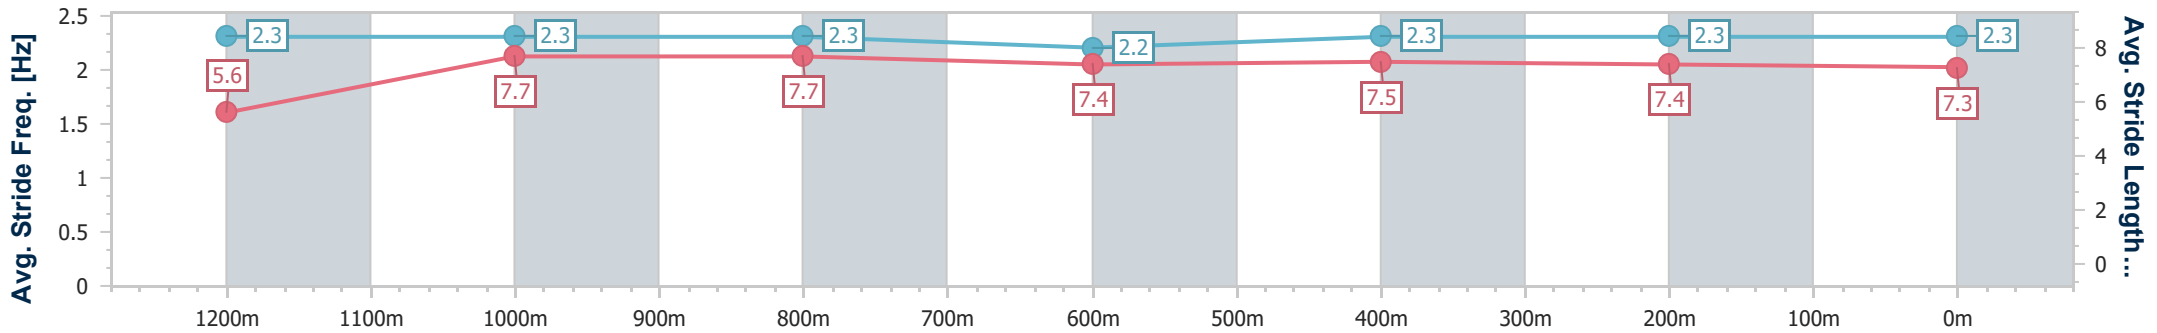

- [] Ranking at each section and finish
- .-.- No data available at this section
- NA No data available

Horse/Jockey Name	A Certain Maybe
Final Rank	4
Fastest Section Time (Section)	0:11.07 (1200m)
Top Speed [km/h] (Section)	66.7 (1200m)
Race State	Finished

Ipswich QLD Professional
 Race 6: ROSE JENSEN KENT LAWYERS Maiden Plate - 1350m
 04 October 2023 - 16:14
 Track Rating: Good 4, Weather: Fine, Rail Position: +4.0m Entire

Section	Overall	1200m	1000m	800m	600m	400m	200m
Section Times	1:20.76 [4] (0:11.48)	1:09.28 [9] (0:11.07)	0:58.21 [9] (0:11.19)	0:47.02 [9] (0:11.87)	0:35.15 [10] (0:11.70)	0:23.45 [10] (0:11.72)	0:11.73 [9] (0:11.73)
Average Speed [km/h]	46.9	65.0	64.2	60.4	61.2	61.4	61.4
Top Speed [km/h]	64.5	66.7	65.8	61.3	62.5	62.4	62.7
Avg. Dist. to Rail [m]	1.4	0.8	0.9	1.2	1.2	1.5	5.0
Avg. Stride Freq. [Hz]	2.3	2.3	2.3	2.2	2.3	2.3	2.3
Avg. Stride Length [m]	5.6	7.7	7.7	7.4	7.5	7.4	7.3