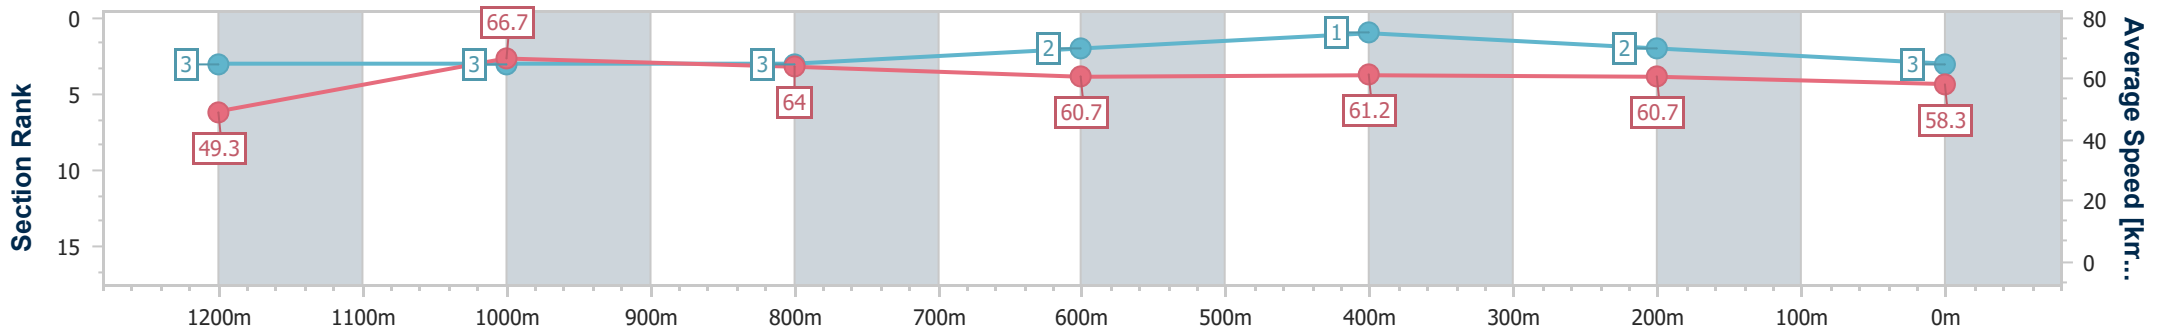

Ipswich QLD Professional

Race 6: ROSE JENSEN KENT LAWYERS Maiden Plate - 1350m

04 October 2023 - 16:14

Track Rating: Good 4, Weather: Fine, Rail Position: +4.0m Entire

Section	Overall	1200m	1000m	800m	600m	400m	200m
Section Times	1:20.71 [3] (0:10.97)	1:09.74 [3] (0:10.77)	0:58.97 [3] (0:11.27)	0:47.70 [3] (0:11.81)	0:35.89 [2] (0:11.72)	0:24.17 [1] (0:11.82)	0:12.35 [2] (0:12.35)
Average Speed [km/h]	49.3	66.7	64.0	60.7	61.2	60.7	58.3
Top Speed [km/h]	66.6	67.5	65.2	63.1	61.7	61.5	58.9
Avg. Dist. to Rail [m]	5.3	0.6	0.2	0.7	0.8	0.9	2.3
Avg. Stride Freq. [Hz]	2.2	2.3	2.2	2.2	2.2	2.2	2.2
Avg. Stride Length [m]	6.3	8.0	7.9	7.6	7.7	7.5	7.4