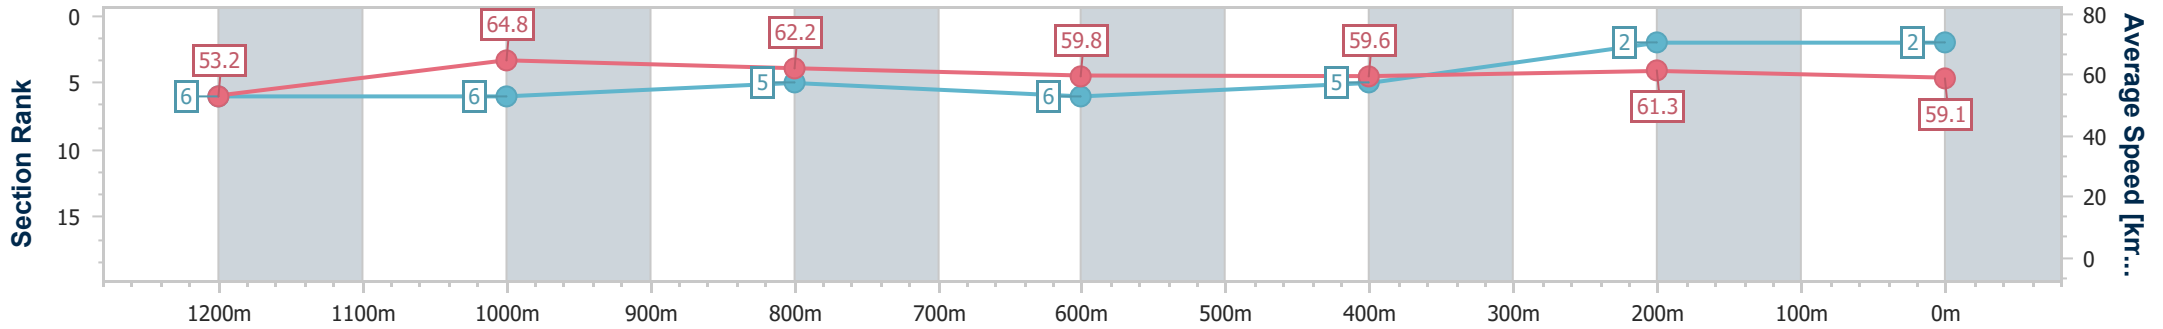

Sunshine Coast QLD Professional

Race 5: HWL EBSWORTH LAWYERS Maiden Handicap - 1400m

06 October 2023 - 19:59

Track Rating: Good 4, Weather: Fine, Rail Position: +6m

Section	Overall	1200m	1000m	800m	600m	400m	200m
Section Times	1:24.59 [2] (0:13.59)	1:11.00 [6] (0:11.09)	0:59.91 [6] (0:11.65)	0:48.26 [5] (0:12.17)	0:36.09 [6] (0:12.15)	0:23.94 [5] (0:11.76)	0:12.18 [2] (0:12.18)
Average Speed [km/h]	53.2	64.8	62.2	59.8	59.6	61.3	59.1
Top Speed [km/h]	67.9	67.9	63.9	61.2	61.0	62.7	60.7
Avg. Dist. to Rail [m]	3.7	3.7	3.0	1.9	1.0	3.8	5.9
Avg. Stride Freq. [Hz]	2.2	2.2	2.1	2.1	2.1	2.2	2.1
Avg. Stride Length [m]	6.6	7.8	7.9	7.9	7.8	7.8	7.6