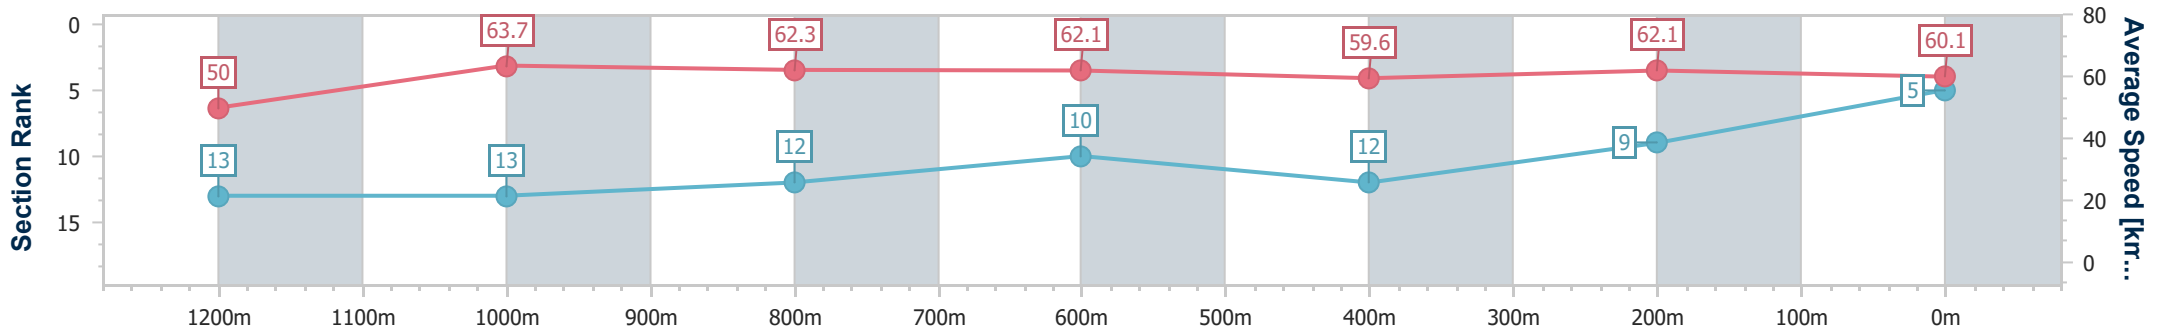

Sunshine Coast QLD Professional

Race 5: HWL EBSWORTH LAWYERS Maiden Handicap - 1400m

06 October 2023 - 19:59

Track Rating: Good 4, Weather: Fine, Rail Position: +6m

Section	Overall	1200m	1000m	800m	600m	400m	200m
Section Times	1:24.87 [5] (0:14.41)	1:10.46 [13] (0:11.29)	0:59.17 [13] (0:11.67)	0:47.50 [12] (0:11.69)	0:35.81 [10] (0:12.24)	0:23.57 [12] (0:11.58)	0:11.99 [9] (0:11.99)
Average Speed [km/h]	50.0	63.7	62.3	62.1	59.6	62.1	60.1
Top Speed [km/h]	64.3	66.3	64.4	64.3	60.9	62.8	62.0
Avg. Dist. to Rail [m]	9.3	3.8	3.5	1.5	2.1	4.4	6.2
Avg. Stride Freq. [Hz]	2.3	2.4	2.3	2.3	2.3	2.3	2.3
Avg. Stride Length [m]	6.1	7.4	7.4	7.4	7.4	7.4	7.2