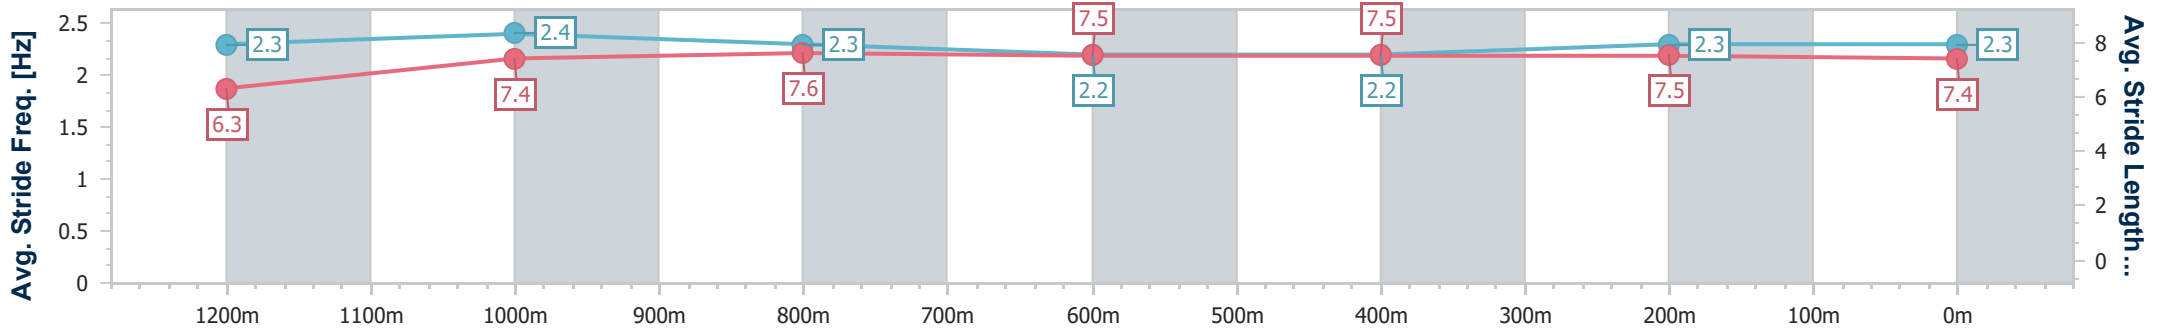

Sunshine Coast QLD Professional

Race 5: HWL EBSWORTH LAWYERS Maiden Handicap - 1400m

06 October 2023 - 19:59

Track Rating: Good 4, Weather: Fine, Rail Position: +6m

Section	Overall	1200m	1000m	800m	600m	400m	200m
Section Times	1:24.53 [1] (0:13.64)	1:10.89 [7] (0:11.44)	0:59.45 [8] (0:11.68)	0:47.77 [7] (0:12.00)	0:35.77 [7] (0:12.15)	0:23.62 [7] (0:11.61)	0:12.01 [3] (0:12.01)
Average Speed [km/h]	52.7	63.1	62.0	60.3	59.9	62.0	60.1
Top Speed [km/h]	66.1	65.5	62.9	61.7	61.1	62.7	61.2
Avg. Dist. to Rail [m]	7.8	4.7	3.4	0.7	1.6	6.1	7.5
Avg. Stride Freq. [Hz]	2.3	2.4	2.3	2.2	2.2	2.3	2.3
Avg. Stride Length [m]	6.3	7.4	7.6	7.5	7.5	7.5	7.4