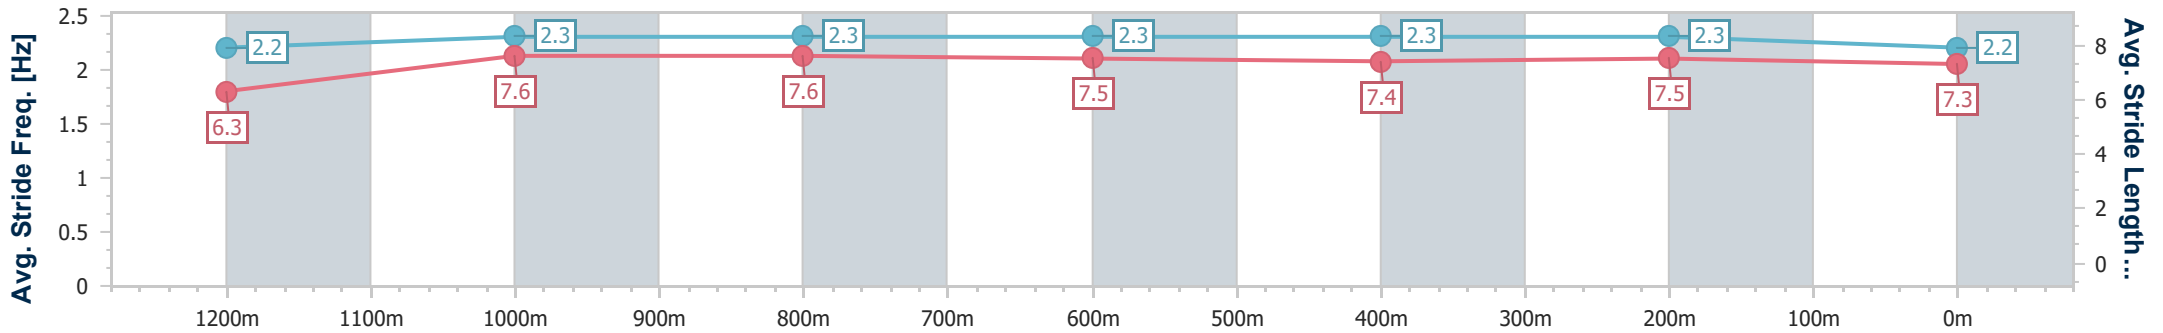

- [] Ranking at each section and finish
- .-.- No data available at this section
- NA No data available

Horse/Jockey Name	How Ya Been Anyway
Final Rank	7
Fastest Section Time (Section)	0:11.26 (1200m)
Top Speed [km/h] (Section)	66.0 (1200m)
Race State	Finished

Sunshine Coast QLD Professional

Race 5: HWL EBSWORTH LAWYERS Maiden Handicap - 1400m

06 October 2023 - 19:59

Track Rating: Good 4, Weather: Fine, Rail Position: +6m

Section	Overall	1200m	1000m	800m	600m	400m	200m
Section Times	1:24.94 [7] (0:14.20)	1:10.74 [11] (0:11.26)	0:59.48 [11] (0:11.76)	0:47.72 [11] (0:11.86)	0:35.86 [12] (0:11.99)	0:23.87 [9] (0:11.54)	0:12.33 [7] (0:12.33)
Average Speed [km/h]	50.9	63.9	61.6	60.9	60.3	62.4	58.4
Top Speed [km/h]	64.9	66.0	62.8	62.3	61.4	63.7	60.5
Avg. Dist. to Rail [m]	10.5	3.5	2.3	0.7	1.0	3.2	3.7
Avg. Stride Freq. [Hz]	2.2	2.3	2.3	2.3	2.3	2.3	2.2
Avg. Stride Length [m]	6.3	7.6	7.6	7.5	7.4	7.5	7.3

- [] Ranking at each section and finish
- .-.- No data available at this section
- NA No data available

Horse/Jockey Name	Crystallization
Final Rank	8
Fastest Section Time (Section)	0:10.95 (1200m)
Top Speed [km/h] (Section)	67.6 (1200m)
Race State	Finished

Sunshine Coast QLD Professional

Race 5: HWL EBSWORTH LAWYERS Maiden Handicap - 1400m

06 October 2023 - 19:59

Track Rating: Good 4, Weather: Fine, Rail Position: +6m

Section	Overall	1200m	1000m	800m	600m	400m	200m
Section Times	1:25.28 [8] (0:13.47)	1:11.81 [4] (0:10.95)	1:00.86 [4] (0:11.71)	0:49.15 [4] (0:12.05)	0:37.10 [3] (0:12.37)	0:24.73 [4] (0:12.04)	0:12.69 [6] (0:12.69)
Average Speed [km/h]	53.4	65.7	62.0	59.9	57.7	59.8	56.7
Top Speed [km/h]	66.8	67.6	65.2	62.0	59.6	61.6	59.6
Avg. Dist. to Rail [m]	6.5	5.2	2.7	0.7	1.4	0.3	0.4
Avg. Stride Freq. [Hz]	2.4	2.5	2.4	2.4	2.3	2.4	2.4
Avg. Stride Length [m]	6.1	7.1	7.1	7.0	6.8	6.8	6.6