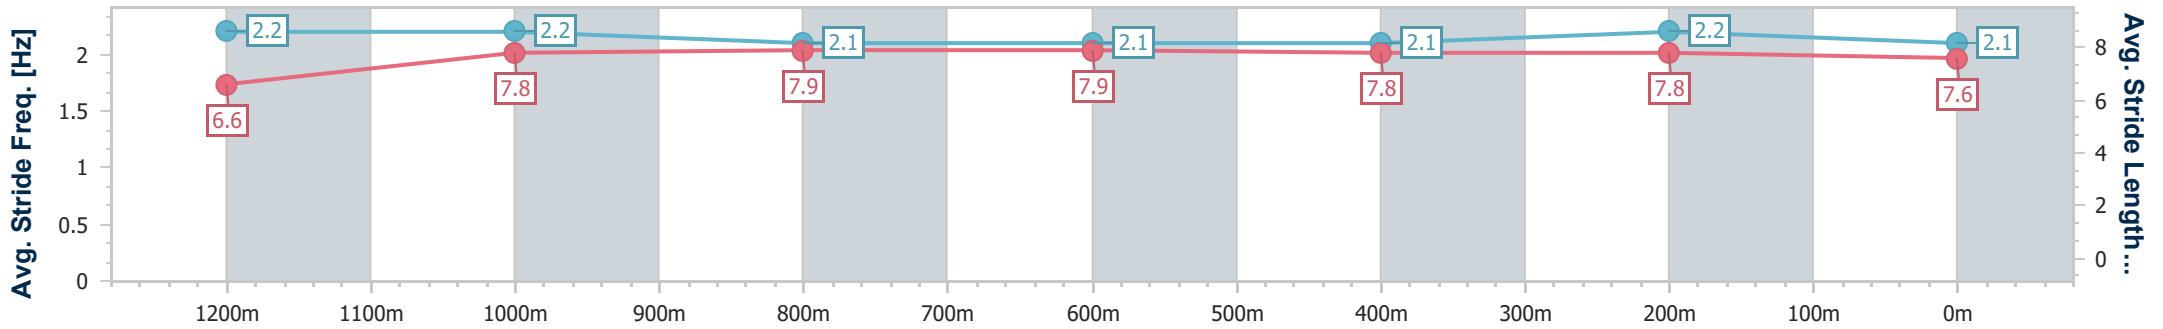

Sunshine Coast QLD Professional

Race 5: HWL EBSWORTH LAWYERS Maiden Handicap - 1400m

06 October 2023 - 19:59

Track Rating: Good 4, Weather: Fine, Rail Position: +6m

Section	Overall	1200m	1000m	800m	600m	400m	200m
Section Times	1:24.59 [2] (0:13.59)	1:11.00 [6] (0:11.09)	0:59.91 [6] (0:11.65)	0:48.26 [5] (0:12.17)	0:36.09 [6] (0:12.15)	0:23.94 [5] (0:11.76)	0:12.18 [2] (0:12.18)
Average Speed [km/h]	53.2	64.8	62.2	59.8	59.6	61.3	59.1
Top Speed [km/h]	67.9	67.9	63.9	61.2	61.0	62.7	60.7
Avg. Dist. to Rail [m]	3.7	3.7	3.0	1.9	1.0	3.8	5.9
Avg. Stride Freq. [Hz]	2.2	2.2	2.1	2.1	2.1	2.2	2.1
Avg. Stride Length [m]	6.6	7.8	7.9	7.9	7.8	7.8	7.6