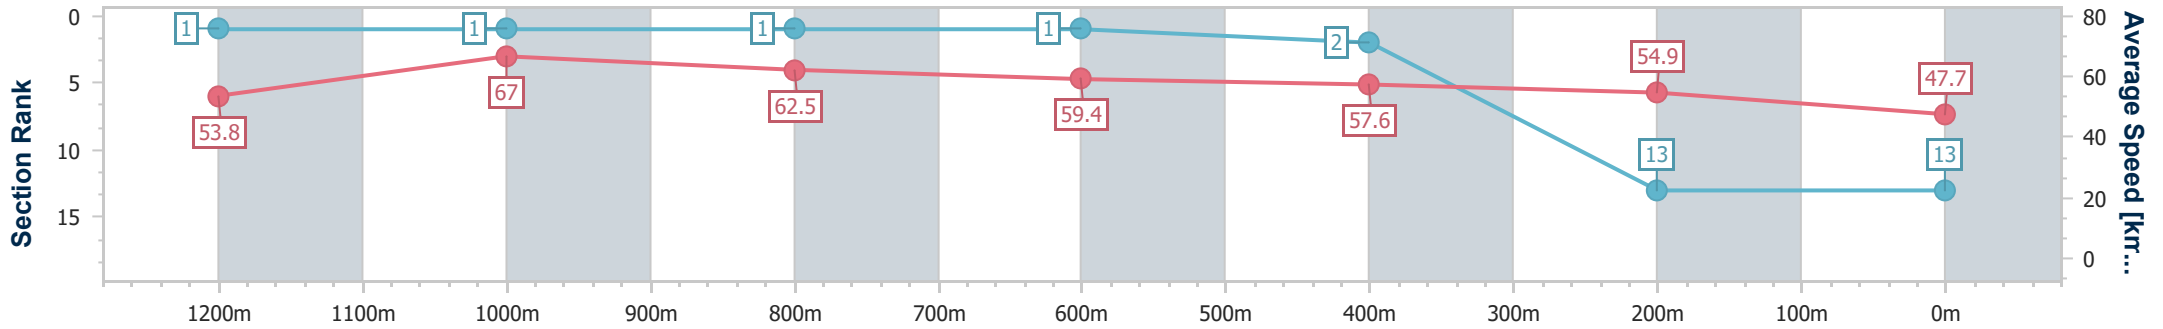

Sunshine Coast QLD Professional

Race 5: HWL EBSWORTH LAWYERS Maiden Handicap - 1400m

06 October 2023 - 19:59

Track Rating: Good 4, Weather: Fine, Rail Position: +6m

Section	Overall	1200m	1000m	800m	600m	400m	200m
Section Times	1:27.91 [12] (0:14.28)	1:13.63 [12] (0:11.25)	1:02.38 [12] (0:11.90)	0:50.48 [13] (0:11.93)	0:38.55 [13] (0:12.03)	0:26.52 [13] (0:12.12)	0:14.40 [12] (0:14.40)
Average Speed [km/h]	50.5	64.0	60.9	60.8	60.3	59.4	50.0
Top Speed [km/h]	65.2	65.4	61.7	61.7	61.5	62.4	54.6
Avg. Dist. to Rail [m]	7.6	2.5	2.2	1.4	1.3	2.5	2.2
Avg. Stride Freq. [Hz]	2.1	2.3	2.2	2.2	2.2	2.2	2.1
Avg. Stride Length [m]	6.5	7.6	7.4	7.7	7.6	7.4	6.8

Sunshine Coast QLD Professional

Race 5: HWL EBSWORTH LAWYERS Maiden Handicap - 1400m

06 October 2023 - 19:59

Track Rating: Good 4, Weather: Fine, Rail Position: +6m

Section	Overall	1200m	1000m	800m	600m	400m	200m
Section Times	1:28.60 [13] (0:13.40)	1:15.20 [1] (0:10.74)	1:04.46 [1] (0:11.56)	0:52.90 [1] (0:12.13)	0:40.77 [1] (0:12.57)	0:28.20 [2] (0:13.13)	0:15.07 [13] (0:15.07)
Average Speed [km/h]	53.8	67.0	62.5	59.4	57.6	54.9	47.7
Top Speed [km/h]	68.2	68.9	65.1	61.1	58.6	57.1	51.9
Avg. Dist. to Rail [m]	8.1	4.2	1.8	0.2	0.8	0.9	1.2
Avg. Stride Freq. [Hz]	2.4	2.4	2.4	2.3	2.3	2.3	2.1
Avg. Stride Length [m]	6.3	7.7	7.4	7.2	7.0	6.7	6.2

- [] Ranking at each section and finish
- .-.-.- No data available at this section
- NA No data available