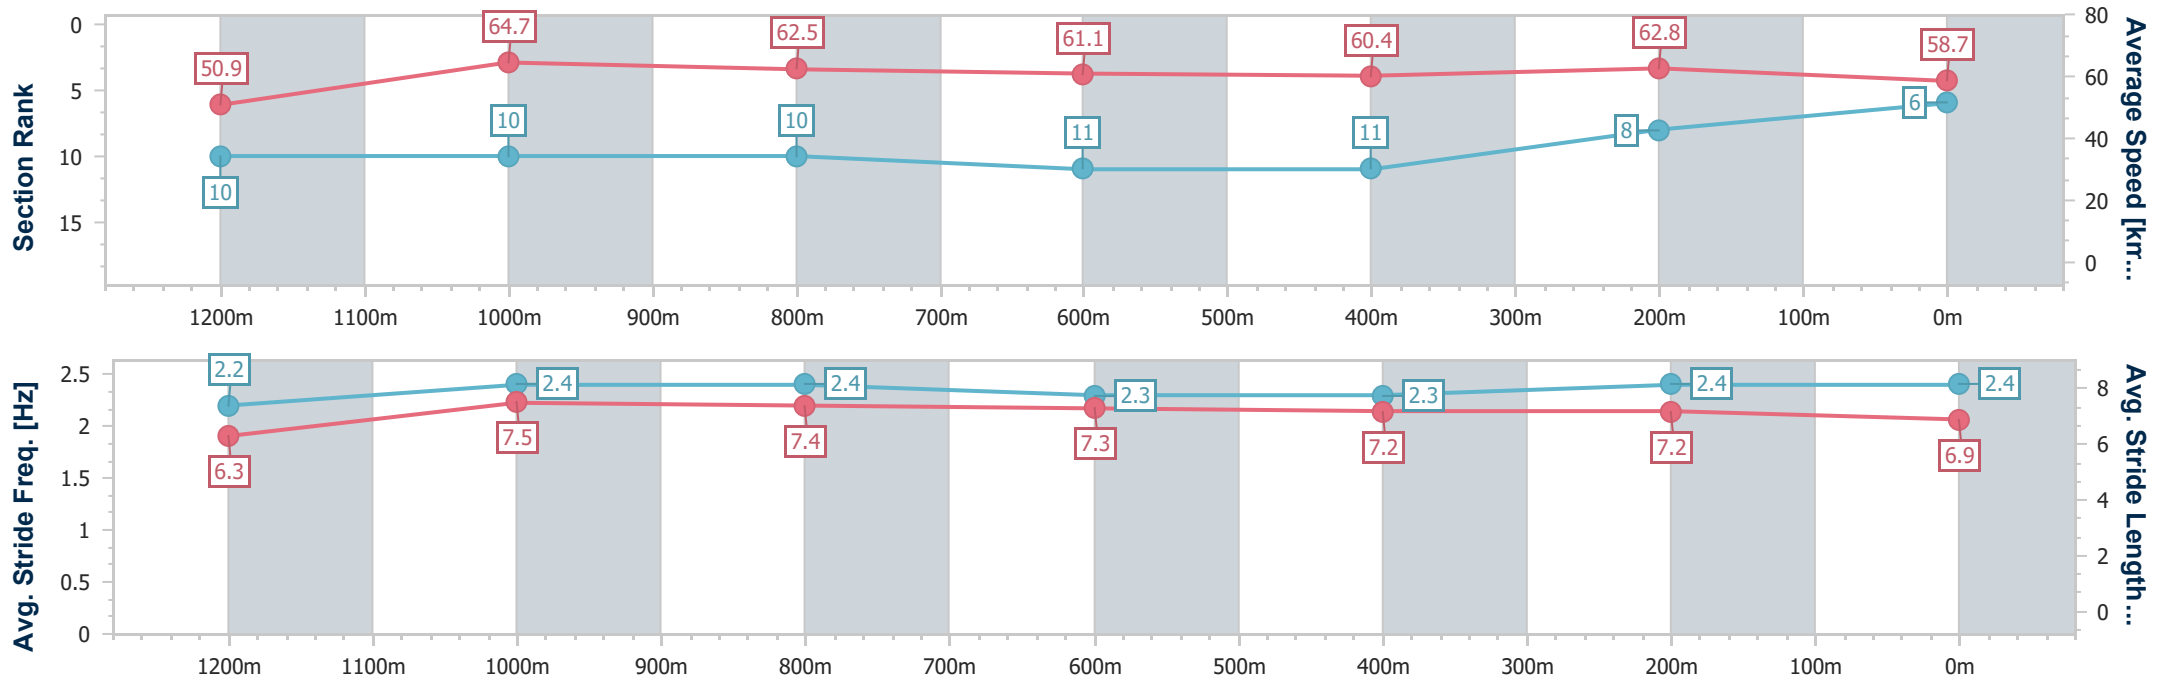

Sunshine Coast QLD Professional

Race 5: HWL EBSWORTH LAWYERS Maiden Handicap - 1400m

06 October 2023 - 19:59

Track Rating: Good 4, Weather: Fine, Rail Position: +6m

Section	Overall	1200m	1000m	800m	600m	400m	200m
Section Times	1:24.90 [6] (0:14.16)	1:10.74 [10] (0:11.13)	0:59.61 [10] (0:11.70)	0:47.91 [10] (0:12.08)	0:35.83 [11] (0:12.11)	0:23.72 [11] (0:11.48)	0:12.24 [8] (0:12.24)
Average Speed [km/h]	50.9	64.7	62.5	61.1	60.4	62.8	58.7
Top Speed [km/h]	65.5	66.0	63.2	62.2	62.5	63.6	62.5
Avg. Dist. to Rail [m]	8.0	4.3	5.1	4.3	2.8	6.7	7.8
Avg. Stride Freq. [Hz]	2.2	2.4	2.4	2.3	2.3	2.4	2.4
Avg. Stride Length [m]	6.3	7.5	7.4	7.3	7.2	7.2	6.9

- [] Ranking at each section and finish
- .-.- No data available at this section
- NA No data available

Horse/Jockey Name	How Ya Been Anyway
Final Rank	7
Fastest Section Time (Section)	0:11.26 (1200m)
Top Speed [km/h] (Section)	66.0 (1200m)
Race State	Finished

Sunshine Coast QLD Professional

Race 5: HWL EBSWORTH LAWYERS Maiden Handicap - 1400m

06 October 2023 - 19:59

Track Rating: Good 4, Weather: Fine, Rail Position: +6m

Section	Overall	1200m	1000m	800m	600m	400m	200m
Section Times	1:24.94 [7] (0:14.20)	1:10.74 [11] (0:11.26)	0:59.48 [11] (0:11.76)	0:47.72 [11] (0:11.86)	0:35.86 [12] (0:11.99)	0:23.87 [9] (0:11.54)	0:12.33 [7] (0:12.33)
Average Speed [km/h]	50.9	63.9	61.6	60.9	60.3	62.4	58.4
Top Speed [km/h]	64.9	66.0	62.8	62.3	61.4	63.7	60.5
Avg. Dist. to Rail [m]	10.5	3.5	2.3	0.7	1.0	3.2	3.7
Avg. Stride Freq. [Hz]	2.2	2.3	2.3	2.3	2.3	2.3	2.2
Avg. Stride Length [m]	6.3	7.6	7.6	7.5	7.4	7.5	7.3