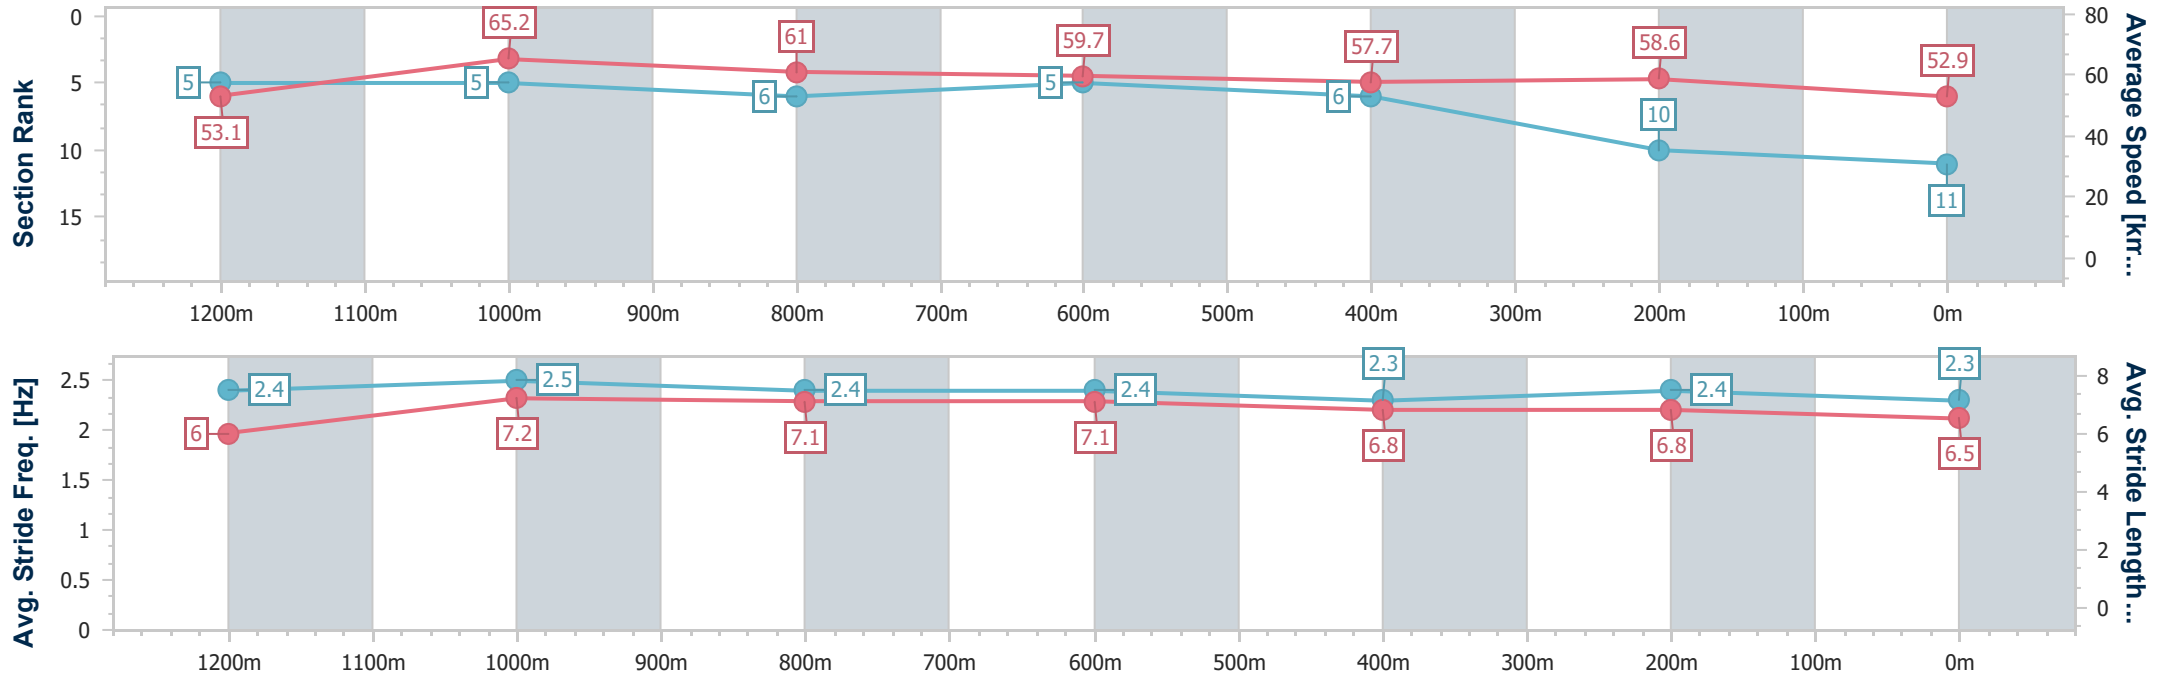

Sunshine Coast QLD Professional

Race 5: HWL EBSWORTH LAWYERS Maiden Handicap - 1400m

06 October 2023 - 19:59

Track Rating: Good 4, Weather: Fine, Rail Position: +6m

Section	Overall	1200m	1000m	800m	600m	400m	200m
Section Times	1:26.73 [11] (0:13.52)	1:13.21 [5] (0:11.05)	1:02.16 [5] (0:11.84)	0:50.32 [6] (0:11.98)	0:38.34 [5] (0:12.44)	0:25.90 [6] (0:12.31)	0:13.59 [10] (0:13.59)
Average Speed [km/h]	53.1	65.2	61.0	59.7	57.7	58.6	52.9
Top Speed [km/h]	67.9	67.1	62.8	61.1	59.0	60.5	55.4
Avg. Dist. to Rail [m]	2.9	2.4	1.6	1.1	1.0	3.6	5.7
Avg. Stride Freq. [Hz]	2.4	2.5	2.4	2.4	2.3	2.4	2.3
Avg. Stride Length [m]	6.0	7.2	7.1	7.1	6.8	6.8	6.5

- [] Ranking at each section and finish
- .-.- No data available at this section
- NA No data available

Horse/Jockey Name	On The Mantle
Final Rank	12
Fastest Section Time (Section)	0:11.25 (1200m)
Top Speed [km/h] (Section)	65.4 (1200m)
Race State	Finished

Sunshine Coast QLD Professional

Race 5: HWL EBSWORTH LAWYERS Maiden Handicap - 1400m

06 October 2023 - 19:59

Track Rating: Good 4, Weather: Fine, Rail Position: +6m

Section	Overall	1200m	1000m	800m	600m	400m	200m
Section Times	1:27.91 [12] (0:14.28)	1:13.63 [12] (0:11.25)	1:02.38 [12] (0:11.90)	0:50.48 [13] (0:11.93)	0:38.55 [13] (0:12.03)	0:26.52 [13] (0:12.12)	0:14.40 [12] (0:14.40)
Average Speed [km/h]	50.5	64.0	60.9	60.8	60.3	59.4	50.0
Top Speed [km/h]	65.2	65.4	61.7	61.7	61.5	62.4	54.6
Avg. Dist. to Rail [m]	7.6	2.5	2.2	1.4	1.3	2.5	2.2
Avg. Stride Freq. [Hz]	2.1	2.3	2.2	2.2	2.2	2.2	2.1
Avg. Stride Length [m]	6.5	7.6	7.4	7.7	7.6	7.4	6.8