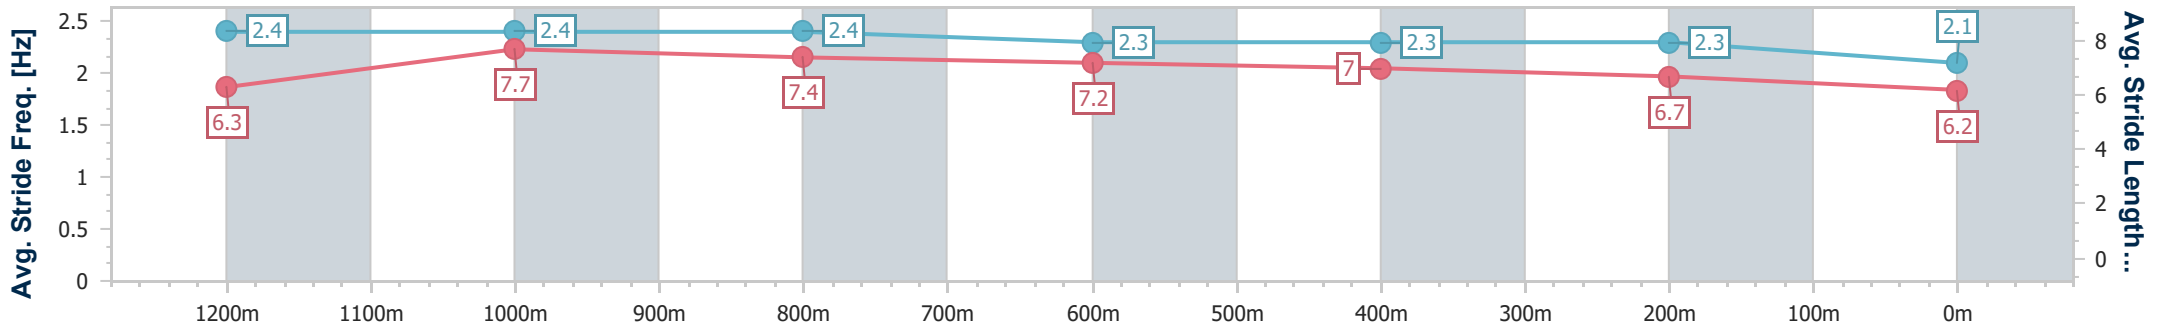

Sunshine Coast QLD Professional

Race 5: HWL EBSWORTH LAWYERS Maiden Handicap - 1400m

06 October 2023 - 19:59

Track Rating: Good 4, Weather: Fine, Rail Position: +6m

Section	Overall	1200m	1000m	800m	600m	400m	200m
Section Times	1:27.91 [12] (0:14.28)	1:13.63 [12] (0:11.25)	1:02.38 [12] (0:11.90)	0:50.48 [13] (0:11.93)	0:38.55 [13] (0:12.03)	0:26.52 [13] (0:12.12)	0:14.40 [12] (0:14.40)
Average Speed [km/h]	50.5	64.0	60.9	60.8	60.3	59.4	50.0
Top Speed [km/h]	65.2	65.4	61.7	61.7	61.5	62.4	54.6
Avg. Dist. to Rail [m]	7.6	2.5	2.2	1.4	1.3	2.5	2.2
Avg. Stride Freq. [Hz]	2.1	2.3	2.2	2.2	2.2	2.2	2.1
Avg. Stride Length [m]	6.5	7.6	7.4	7.7	7.6	7.4	6.8

Sunshine Coast QLD Professional

Race 5: HWL EBSWORTH LAWYERS Maiden Handicap - 1400m

06 October 2023 - 19:59

Track Rating: Good 4, Weather: Fine, Rail Position: +6m

Section	Overall	1200m	1000m	800m	600m	400m	200m
Section Times	1:28.60 [13] (0:13.40)	1:15.20 [1] (0:10.74)	1:04.46 [1] (0:11.56)	0:52.90 [1] (0:12.13)	0:40.77 [1] (0:12.57)	0:28.20 [2] (0:13.13)	0:15.07 [13] (0:15.07)
Average Speed [km/h]	53.8	67.0	62.5	59.4	57.6	54.9	47.7
Top Speed [km/h]	68.2	68.9	65.1	61.1	58.6	57.1	51.9
Avg. Dist. to Rail [m]	8.1	4.2	1.8	0.2	0.8	0.9	1.2
Avg. Stride Freq. [Hz]	2.4	2.4	2.4	2.3	2.3	2.3	2.1
Avg. Stride Length [m]	6.3	7.7	7.4	7.2	7.0	6.7	6.2

- [] Ranking at each section and finish
- .-.-.- No data available at this section
- NA No data available