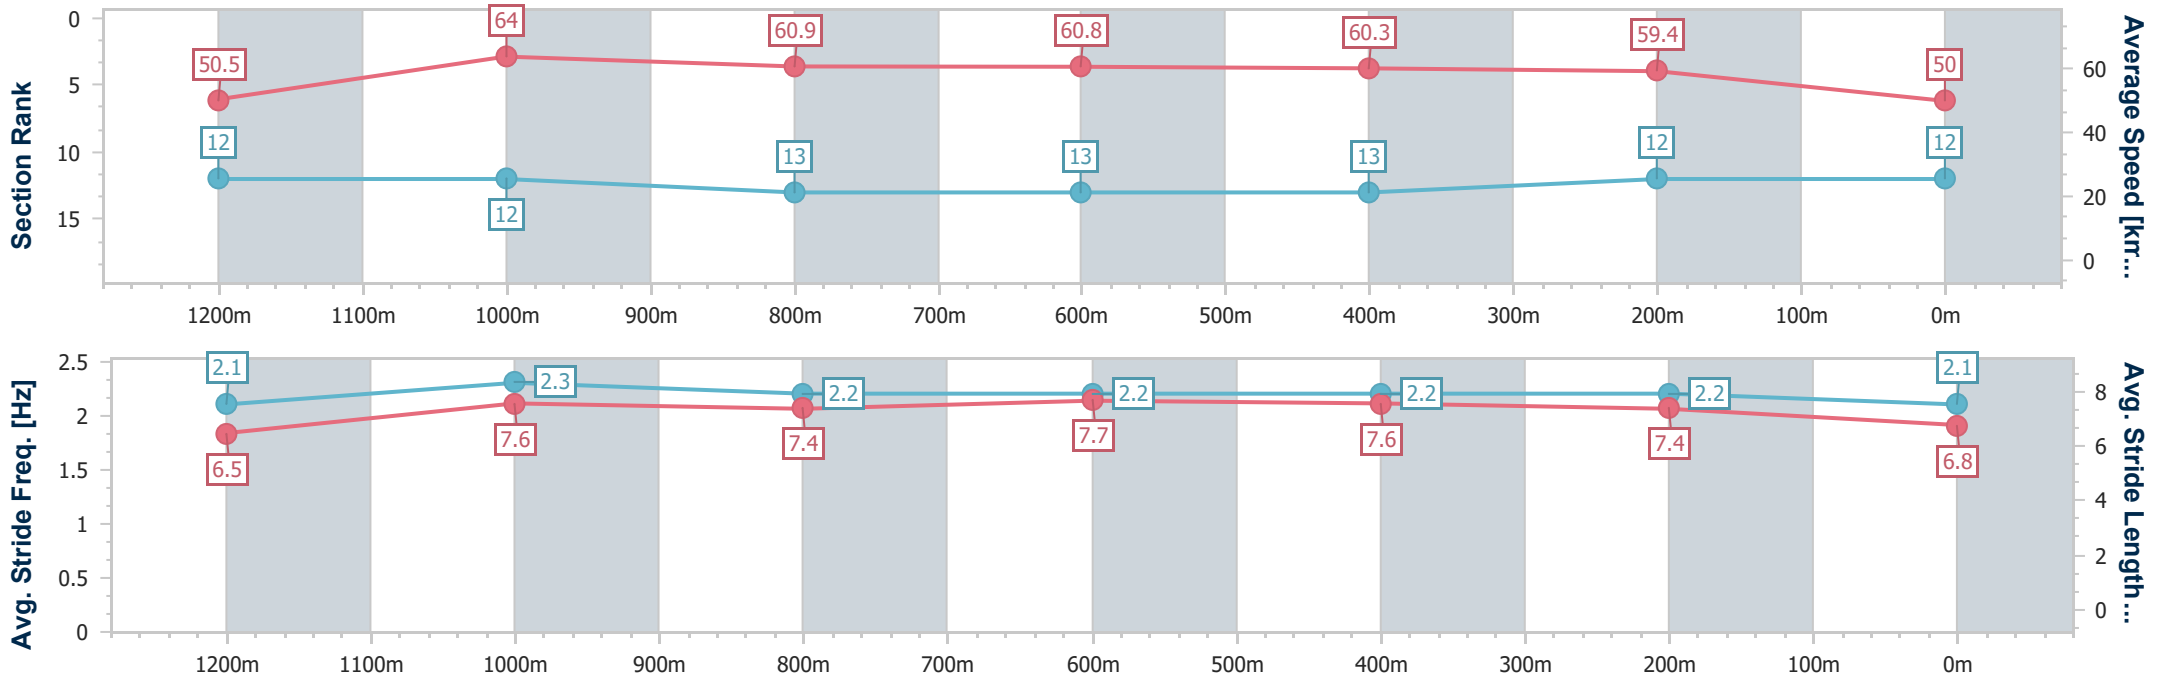

- [] Ranking at each section and finish
- .-.- No data available at this section
- NA No data available

Horse/Jockey Name	On The Mantle
Final Rank	12
Fastest Section Time (Section)	0:11.25 (1200m)
Top Speed [km/h] (Section)	65.4 (1200m)
Race State	Finished

Sunshine Coast QLD Professional

Race 5: HWL EBSWORTH LAWYERS Maiden Handicap - 1400m

06 October 2023 - 19:59

Track Rating: Good 4, Weather: Fine, Rail Position: +6m

Section	Overall	1200m	1000m	800m	600m	400m	200m
Section Times	1:27.91 [12] (0:14.28)	1:13.63 [12] (0:11.25)	1:02.38 [12] (0:11.90)	0:50.48 [13] (0:11.93)	0:38.55 [13] (0:12.03)	0:26.52 [13] (0:12.12)	0:14.40 [12] (0:14.40)
Average Speed [km/h]	50.5	64.0	60.9	60.8	60.3	59.4	50.0
Top Speed [km/h]	65.2	65.4	61.7	61.7	61.5	62.4	54.6
Avg. Dist. to Rail [m]	7.6	2.5	2.2	1.4	1.3	2.5	2.2
Avg. Stride Freq. [Hz]	2.1	2.3	2.2	2.2	2.2	2.2	2.1
Avg. Stride Length [m]	6.5	7.6	7.4	7.7	7.6	7.4	6.8

Sunshine Coast QLD Professional

Race 5: HWL EBSWORTH LAWYERS Maiden Handicap - 1400m

06 October 2023 - 19:59

Track Rating: Good 4, Weather: Fine, Rail Position: +6m

Section	Overall	1200m	1000m	800m	600m	400m	200m
Section Times	1:28.60 [13] (0:13.40)	1:15.20 [1] (0:10.74)	1:04.46 [1] (0:11.56)	0:52.90 [1] (0:12.13)	0:40.77 [1] (0:12.57)	0:28.20 [2] (0:13.13)	0:15.07 [13] (0:15.07)
Average Speed [km/h]	53.8	67.0	62.5	59.4	57.6	54.9	47.7
Top Speed [km/h]	68.2	68.9	65.1	61.1	58.6	57.1	51.9
Avg. Dist. to Rail [m]	8.1	4.2	1.8	0.2	0.8	0.9	1.2
Avg. Stride Freq. [Hz]	2.4	2.4	2.4	2.3	2.3	2.3	2.1
Avg. Stride Length [m]	6.3	7.7	7.4	7.2	7.0	6.7	6.2