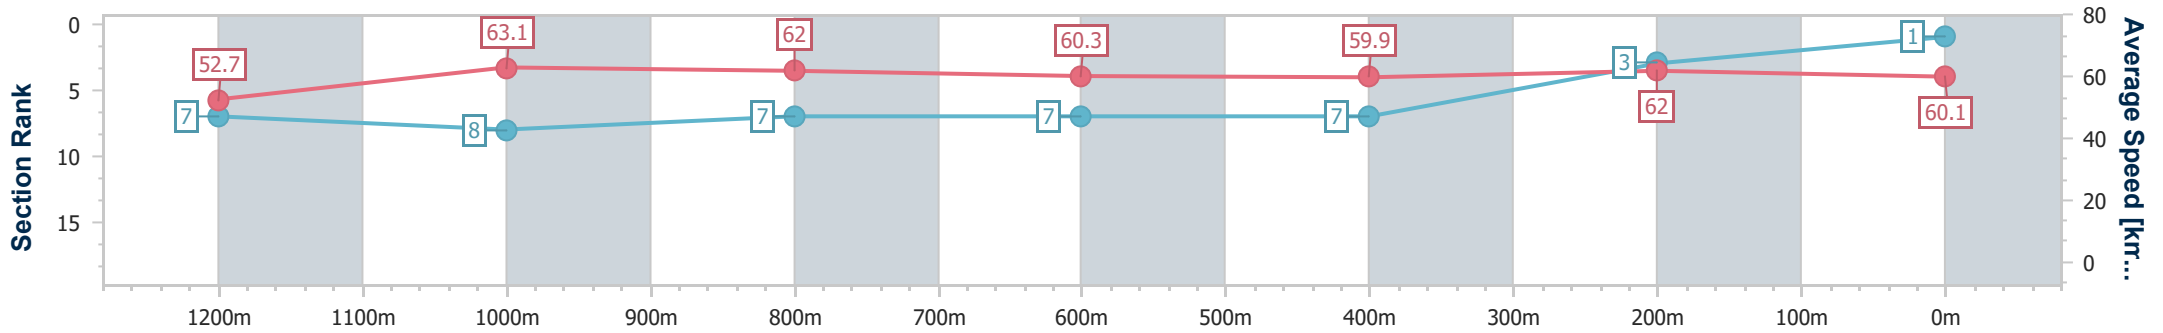

Sunshine Coast QLD Professional

Race 5: HWL EBSWORTH LAWYERS Maiden Handicap - 1400m

06 October 2023 - 19:59

Track Rating: Good 4, Weather: Fine, Rail Position: +6m

Section	Overall	1200m	1000m	800m	600m	400m	200m
Section Times	1:24.53 [1] (0:13.64)	1:10.89 [7] (0:11.44)	0:59.45 [8] (0:11.68)	0:47.77 [7] (0:12.00)	0:35.77 [7] (0:12.15)	0:23.62 [7] (0:11.61)	0:12.01 [3] (0:12.01)
Average Speed [km/h]	52.7	63.1	62.0	60.3	59.9	62.0	60.1
Top Speed [km/h]	66.1	65.5	62.9	61.7	61.1	62.7	61.2
Avg. Dist. to Rail [m]	7.8	4.7	3.4	0.7	1.6	6.1	7.5
Avg. Stride Freq. [Hz]	2.3	2.4	2.3	2.2	2.2	2.3	2.3
Avg. Stride Length [m]	6.3	7.4	7.6	7.5	7.5	7.5	7.4