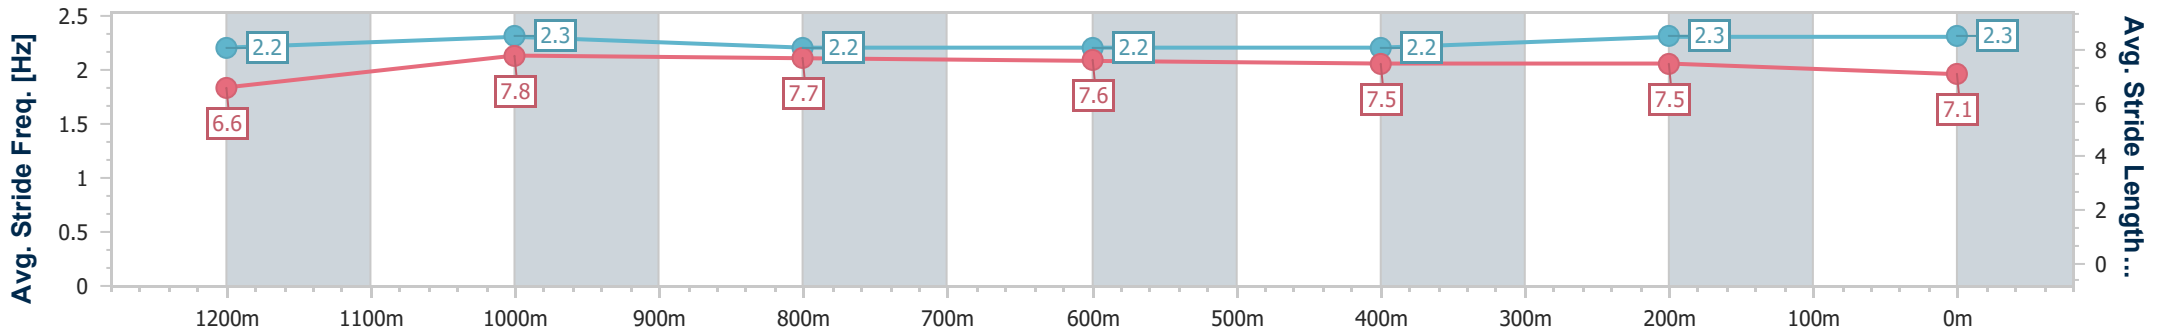

Sunshine Coast QLD Professional

Race 5: HWL EBSWORTH LAWYERS Maiden Handicap - 1400m

06 October 2023 - 19:59

Track Rating: Good 4, Weather: Fine, Rail Position: +6m

Section	Overall	1200m	1000m	800m	600m	400m	200m
Section Times	1:24.75 [4] (0:13.45)	1:11.30 [2] (0:10.94)	1:00.36 [3] (0:11.70)	0:48.66 [3] (0:12.12)	0:36.54 [4] (0:12.27)	0:24.27 [3] (0:11.81)	0:12.46 [1] (0:12.46)
Average Speed [km/h]	53.6	65.9	62.1	59.8	59.1	60.9	57.8
Top Speed [km/h]	66.9	67.5	64.0	61.2	61.0	61.5	59.5
Avg. Dist. to Rail [m]	10.6	6.2	3.4	1.5	0.9	2.4	4.2
Avg. Stride Freq. [Hz]	2.2	2.3	2.2	2.2	2.2	2.3	2.3
Avg. Stride Length [m]	6.6	7.8	7.7	7.6	7.5	7.5	7.1

- [] Ranking at each section and finish
- .-.-.- No data available at this section
- NA No data available

Horse/Jockey Name	Deferential
Final Rank	5
Fastest Section Time (Section)	0:11.29 (1200m)
Top Speed [km/h] (Section)	66.3 (1200m)
Race State	Finished