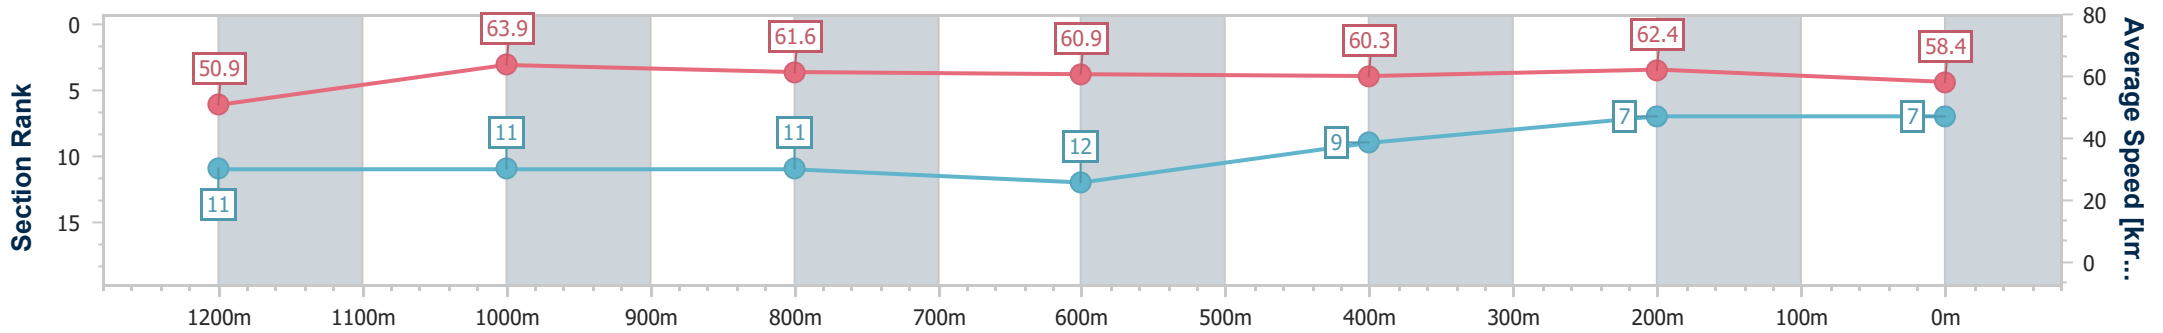

Sunshine Coast QLD Professional

Race 5: HWL EBSWORTH LAWYERS Maiden Handicap - 1400m

06 October 2023 - 19:59

Track Rating: Good 4, Weather: Fine, Rail Position: +6m

Section	Overall	1200m	1000m	800m	600m	400m	200m
Section Times	1:24.94 [7] (0:14.20)	1:10.74 [11] (0:11.26)	0:59.48 [11] (0:11.76)	0:47.72 [11] (0:11.86)	0:35.86 [12] (0:11.99)	0:23.87 [9] (0:11.54)	0:12.33 [7] (0:12.33)
Average Speed [km/h]	50.9	63.9	61.6	60.9	60.3	62.4	58.4
Top Speed [km/h]	64.9	66.0	62.8	62.3	61.4	63.7	60.5
Avg. Dist. to Rail [m]	10.5	3.5	2.3	0.7	1.0	3.2	3.7
Avg. Stride Freq. [Hz]	2.2	2.3	2.3	2.3	2.3	2.3	2.2
Avg. Stride Length [m]	6.3	7.6	7.6	7.5	7.4	7.5	7.3