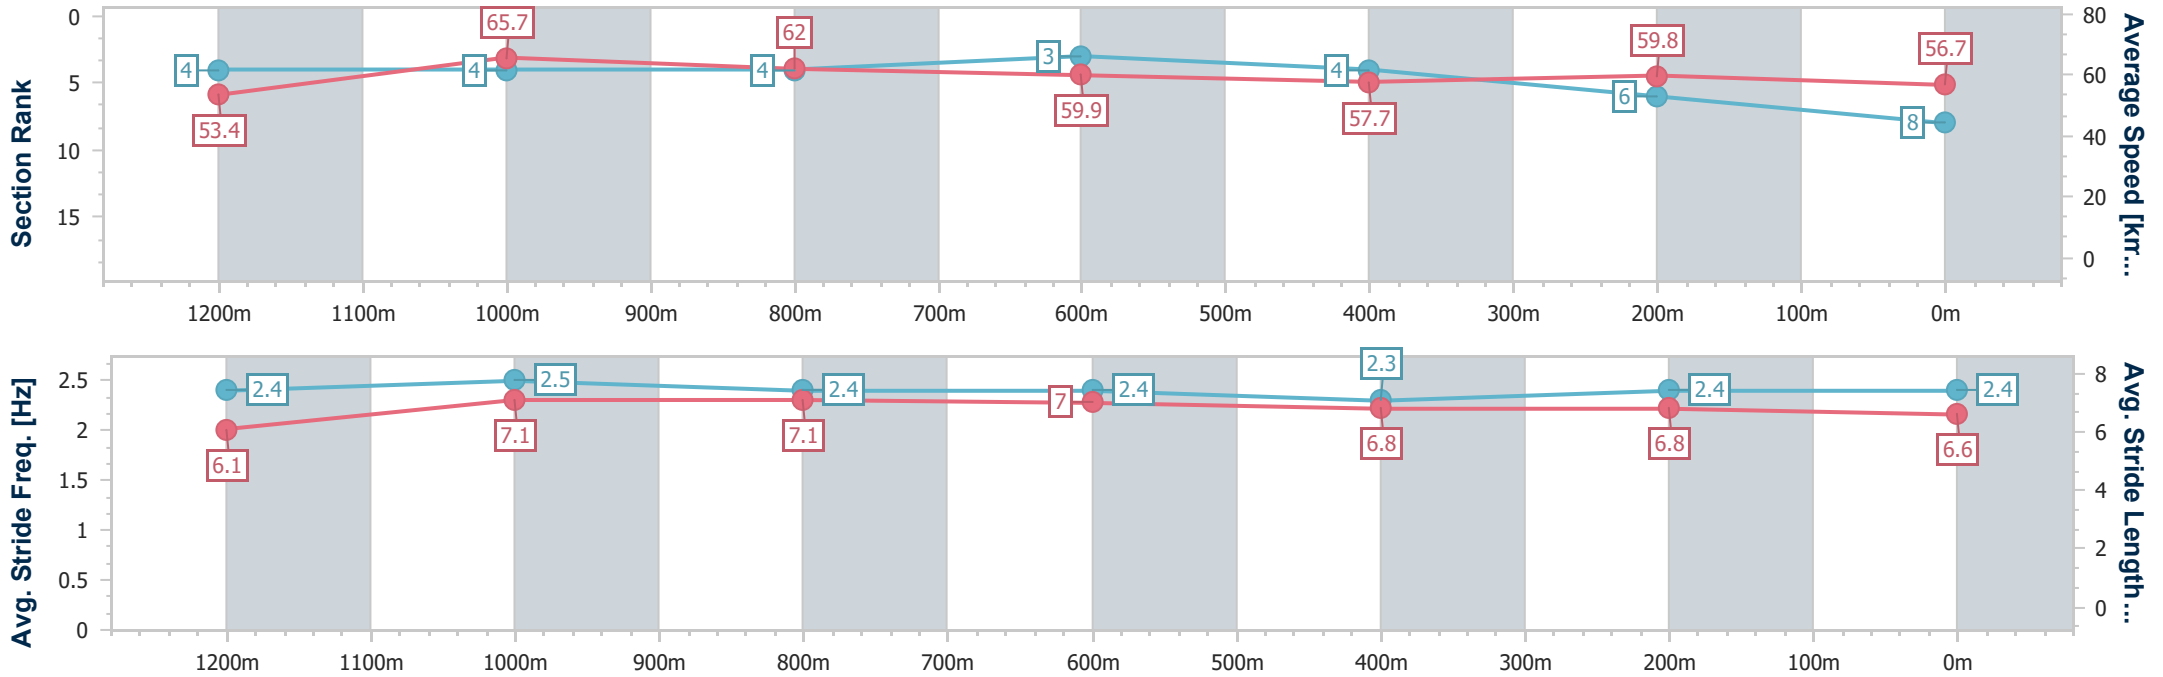

Sunshine Coast QLD Professional

Race 5: HWL EBSWORTH LAWYERS Maiden Handicap - 1400m

06 October 2023 - 19:59

Track Rating: Good 4, Weather: Fine, Rail Position: +6m

Section	Overall	1200m	1000m	800m	600m	400m	200m
Section Times	1:25.28 [8] (0:13.47)	1:11.81 [4] (0:10.95)	1:00.86 [4] (0:11.71)	0:49.15 [4] (0:12.05)	0:37.10 [3] (0:12.37)	0:24.73 [4] (0:12.04)	0:12.69 [6] (0:12.69)
Average Speed [km/h]	53.4	65.7	62.0	59.9	57.7	59.8	56.7
Top Speed [km/h]	66.8	67.6	65.2	62.0	59.6	61.6	59.6
Avg. Dist. to Rail [m]	6.5	5.2	2.7	0.7	1.4	0.3	0.4
Avg. Stride Freq. [Hz]	2.4	2.5	2.4	2.4	2.3	2.4	2.4
Avg. Stride Length [m]	6.1	7.1	7.1	7.0	6.8	6.8	6.6

Sunshine Coast QLD Professional

Race 5: HWL EBSWORTH LAWYERS Maiden Handicap - 1400m

06 October 2023 - 19:59

Track Rating: Good 4, Weather: Fine, Rail Position: +6m

Section	Overall	1200m	1000m	800m	600m	400m	200m
Section Times	1:25.38 [9] (0:13.46)	1:11.92 [3] (0:10.78)	1:01.14 [2] (0:11.62)	0:49.52 [2] (0:12.16)	0:37.36 [2] (0:12.28)	0:25.08 [1] (0:12.22)	0:12.86 [3] (0:12.86)
Average Speed [km/h]	53.6	66.9	62.4	59.8	58.6	58.9	56.0
Top Speed [km/h]	68.1	68.4	64.6	60.7	59.2	59.6	57.7
Avg. Dist. to Rail [m]	11.8	6.0	3.0	1.5	0.3	1.9	2.3
Avg. Stride Freq. [Hz]	2.4	2.5	2.3	2.3	2.2	2.3	2.2
Avg. Stride Length [m]	6.1	7.6	7.6	7.4	7.3	7.2	7.1