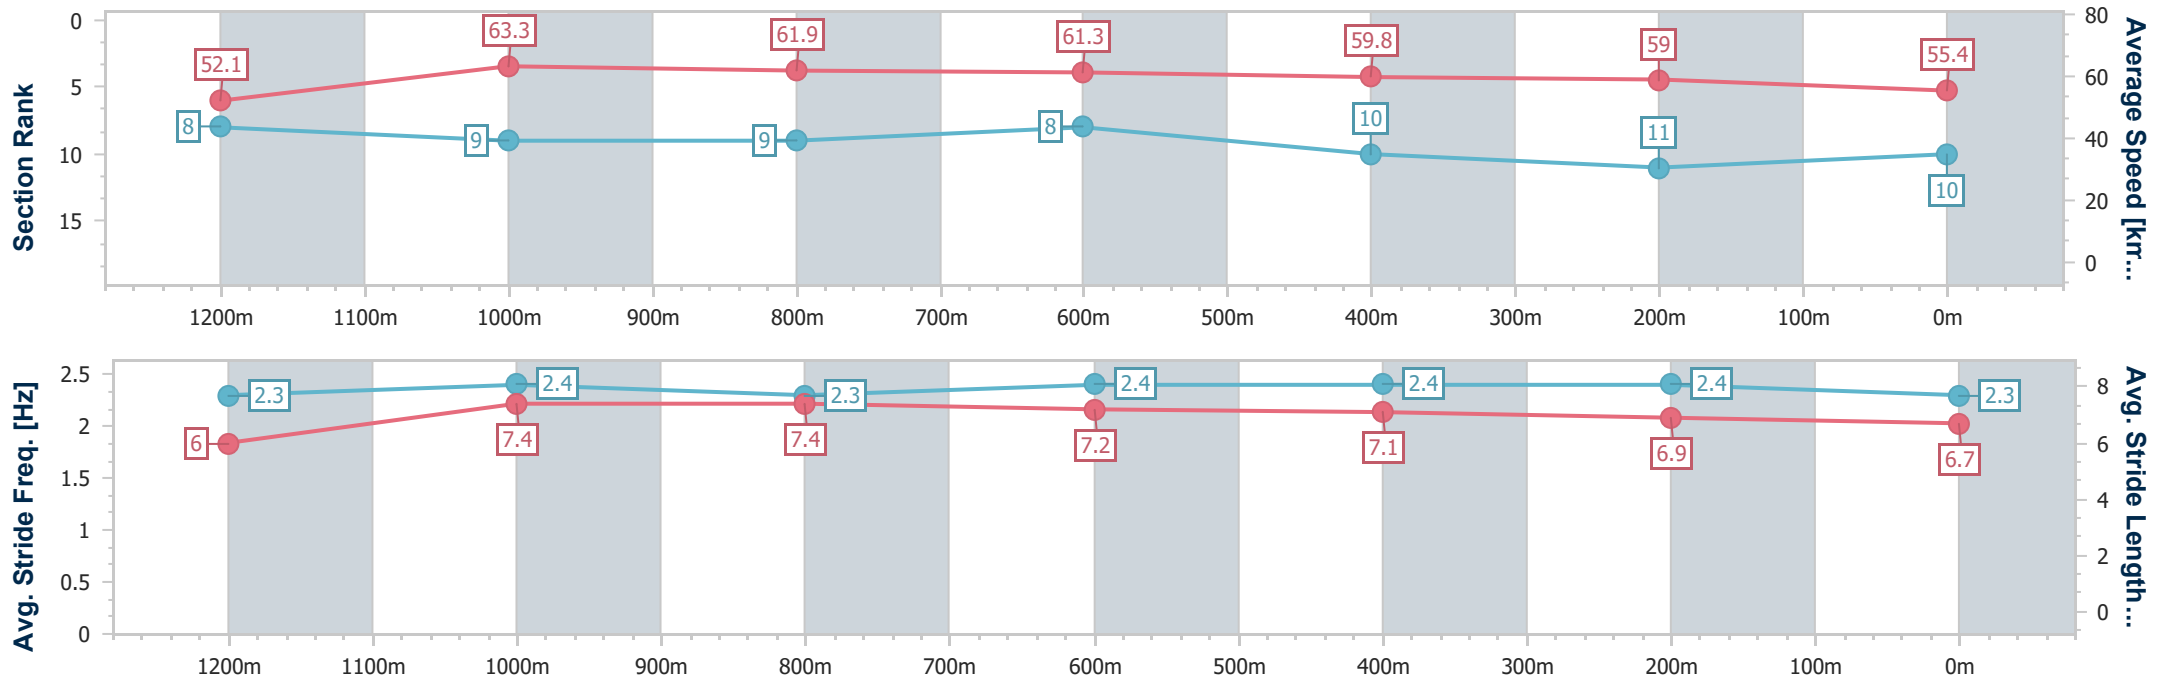

- [] Ranking at each section and finish
- .-.- No data available at this section
- NA No data available

Horse/Jockey Name	Romeus
Final Rank	10
Fastest Section Time (Section)	0:11.36 (1200m)
Top Speed [km/h] (Section)	66.5 (1200m)
Race State	Finished

Sunshine Coast QLD Professional

Race 5: HWL EBSWORTH LAWYERS Maiden Handicap - 1400m

06 October 2023 - 19:59

Track Rating: Good 4, Weather: Fine, Rail Position: +6m

Section	Overall	1200m	1000m	800m	600m	400m	200m
Section Times	1:26.38 [10] (0:13.82)	1:12.56 [8] (0:11.36)	1:01.20 [9] (0:11.75)	0:49.45 [9] (0:11.95)	0:37.50 [8] (0:12.28)	0:25.22 [10] (0:12.21)	0:13.01 [11] (0:13.01)
Average Speed [km/h]	52.1	63.3	61.9	61.3	59.8	59.0	55.4
Top Speed [km/h]	66.3	66.5	62.7	62.2	60.8	60.0	57.8
Avg. Dist. to Rail [m]	6.0	4.6	3.7	3.0	3.5	6.2	7.3
Avg. Stride Freq. [Hz]	2.3	2.4	2.3	2.4	2.4	2.4	2.3
Avg. Stride Length [m]	6.0	7.4	7.4	7.2	7.1	6.9	6.7

- [] Ranking at each section and finish
- .-.- No data available at this section
- NA No data available

Horse/Jockey Name	Christmas Time
Final Rank	11
Fastest Section Time (Section)	0:11.05 (1200m)
Top Speed [km/h] (Section)	67.9 (Overall)
Race State	Finished

Sunshine Coast QLD Professional

Race 5: HWL EBSWORTH LAWYERS Maiden Handicap - 1400m

06 October 2023 - 19:59

Track Rating: Good 4, Weather: Fine, Rail Position: +6m

Section	Overall	1200m	1000m	800m	600m	400m	200m
Section Times	1:26.73 [11] (0:13.52)	1:13.21 [5] (0:11.05)	1:02.16 [5] (0:11.84)	0:50.32 [6] (0:11.98)	0:38.34 [5] (0:12.44)	0:25.90 [6] (0:12.31)	0:13.59 [10] (0:13.59)
Average Speed [km/h]	53.1	65.2	61.0	59.7	57.7	58.6	52.9
Top Speed [km/h]	67.9	67.1	62.8	61.1	59.0	60.5	55.4
Avg. Dist. to Rail [m]	2.9	2.4	1.6	1.1	1.0	3.6	5.7
Avg. Stride Freq. [Hz]	2.4	2.5	2.4	2.4	2.3	2.4	2.3
Avg. Stride Length [m]	6.0	7.2	7.1	7.1	6.8	6.8	6.5