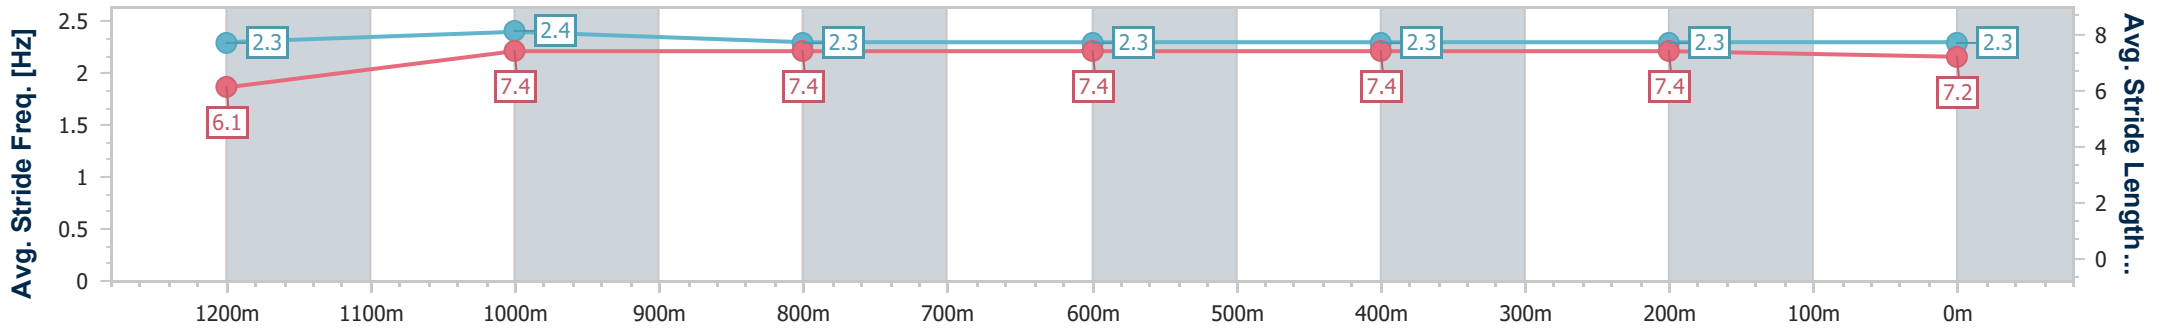

Sunshine Coast QLD Professional

Race 5: HWL EBSWORTH LAWYERS Maiden Handicap - 1400m

06 October 2023 - 19:59

Track Rating: Good 4, Weather: Fine, Rail Position: +6m

Section	Overall	1200m	1000m	800m	600m	400m	200m
Section Times	1:24.87 [5] (0:14.41)	1:10.46 [13] (0:11.29)	0:59.17 [13] (0:11.67)	0:47.50 [12] (0:11.69)	0:35.81 [10] (0:12.24)	0:23.57 [12] (0:11.58)	0:11.99 [9] (0:11.99)
Average Speed [km/h]	50.0	63.7	62.3	62.1	59.6	62.1	60.1
Top Speed [km/h]	64.3	66.3	64.4	64.3	60.9	62.8	62.0
Avg. Dist. to Rail [m]	9.3	3.8	3.5	1.5	2.1	4.4	6.2
Avg. Stride Freq. [Hz]	2.3	2.4	2.3	2.3	2.3	2.3	2.3
Avg. Stride Length [m]	6.1	7.4	7.4	7.4	7.4	7.4	7.2

Sunshine Coast QLD Professional

Race 5: HWL EBSWORTH LAWYERS Maiden Handicap - 1400m

06 October 2023 - 19:59

Track Rating: Good 4, Weather: Fine, Rail Position: +6m

Section	Overall	1200m	1000m	800m	600m	400m	200m
Section Times	1:24.90 [6] (0:14.16)	1:10.74 [10] (0:11.13)	0:59.61 [10] (0:11.70)	0:47.91 [10] (0:12.08)	0:35.83 [11] (0:12.11)	0:23.72 [11] (0:11.48)	0:12.24 [8] (0:12.24)
Average Speed [km/h]	50.9	64.7	62.5	61.1	60.4	62.8	58.7
Top Speed [km/h]	65.5	66.0	63.2	62.2	62.5	63.6	62.5
Avg. Dist. to Rail [m]	8.0	4.3	5.1	4.3	2.8	6.7	7.8
Avg. Stride Freq. [Hz]	2.2	2.4	2.4	2.3	2.3	2.4	2.4
Avg. Stride Length [m]	6.3	7.5	7.4	7.3	7.2	7.2	6.9