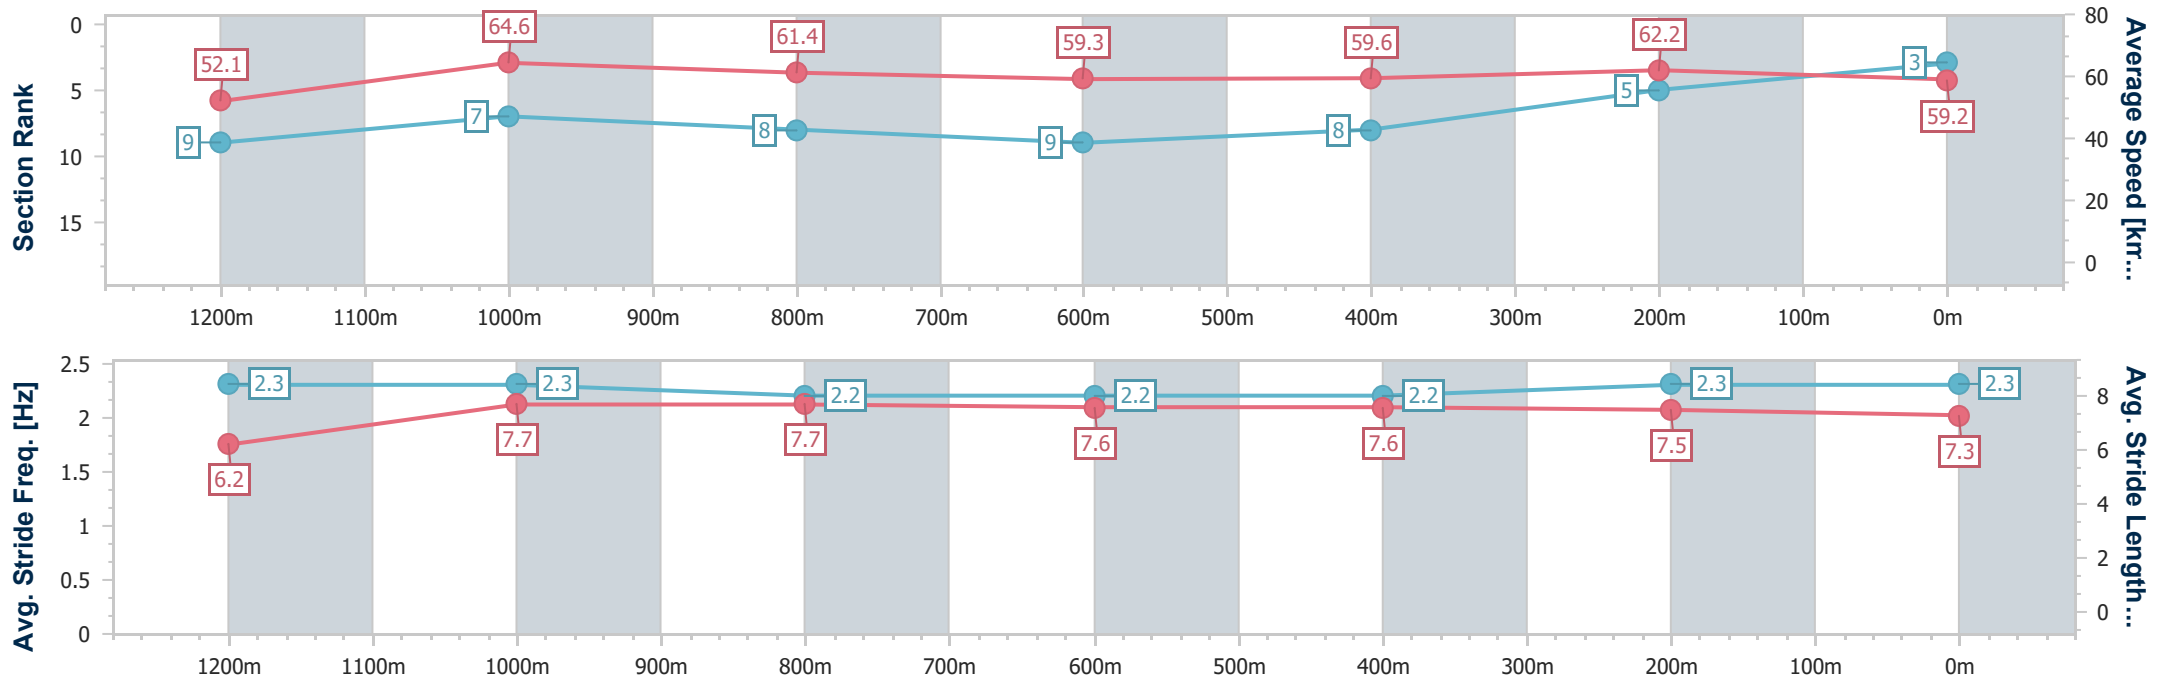

Sunshine Coast QLD Professional

Race 5: HWL EBSWORTH LAWYERS Maiden Handicap - 1400m

06 October 2023 - 19:59

Track Rating: Good 4, Weather: Fine, Rail Position: +6m

Section	Overall	1200m	1000m	800m	600m	400m	200m
Section Times	1:24.68 [3] (0:13.84)	1:10.84 [9] (0:11.14)	0:59.70 [7] (0:11.79)	0:47.91 [8] (0:12.18)	0:35.73 [9] (0:12.00)	0:23.73 [8] (0:11.57)	0:12.16 [5] (0:12.16)
Average Speed [km/h]	52.1	64.6	61.4	59.3	59.6	62.2	59.2
Top Speed [km/h]	65.7	66.1	63.0	60.8	62.0	63.3	61.5
Avg. Dist. to Rail [m]	4.6	3.4	2.2	0.8	1.4	2.2	3.8
Avg. Stride Freq. [Hz]	2.3	2.3	2.2	2.2	2.2	2.3	2.3
Avg. Stride Length [m]	6.2	7.7	7.7	7.6	7.6	7.5	7.3