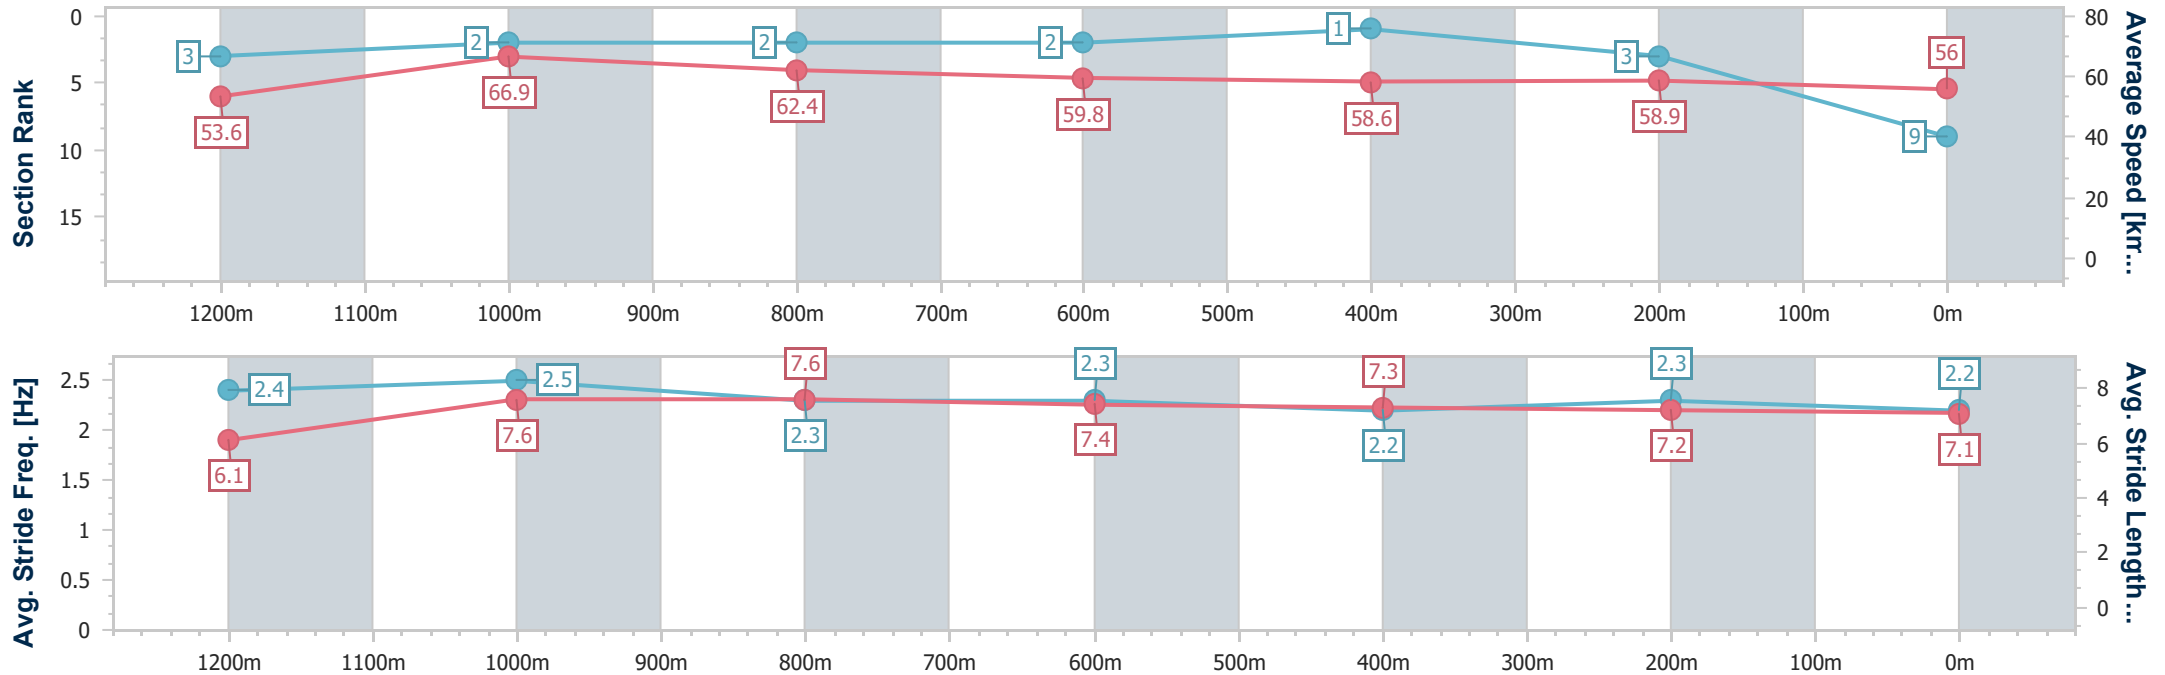

Sunshine Coast QLD Professional

Race 5: HWL EBSWORTH LAWYERS Maiden Handicap - 1400m

06 October 2023 - 19:59

Track Rating: Good 4, Weather: Fine, Rail Position: +6m

Section	Overall	1200m	1000m	800m	600m	400m	200m
Section Times	1:25.38 [9] (0:13.46)	1:11.92 [3] (0:10.78)	1:01.14 [2] (0:11.62)	0:49.52 [2] (0:12.16)	0:37.36 [2] (0:12.28)	0:25.08 [1] (0:12.22)	0:12.86 [3] (0:12.86)
Average Speed [km/h]	53.6	66.9	62.4	59.8	58.6	58.9	56.0
Top Speed [km/h]	68.1	68.4	64.6	60.7	59.2	59.6	57.7
Avg. Dist. to Rail [m]	11.8	6.0	3.0	1.5	0.3	1.9	2.3
Avg. Stride Freq. [Hz]	2.4	2.5	2.3	2.3	2.2	2.3	2.2
Avg. Stride Length [m]	6.1	7.6	7.6	7.4	7.3	7.2	7.1

- [] Ranking at each section and finish
- .-.- No data available at this section
- NA No data available

Horse/Jockey Name	Romeus
Final Rank	10
Fastest Section Time (Section)	0:11.36 (1200m)
Top Speed [km/h] (Section)	66.5 (1200m)
Race State	Finished

Sunshine Coast QLD Professional

Race 5: HWL EBSWORTH LAWYERS Maiden Handicap - 1400m

06 October 2023 - 19:59

Track Rating: Good 4, Weather: Fine, Rail Position: +6m

Section	Overall	1200m	1000m	800m	600m	400m	200m
Section Times	1:26.38 [10] (0:13.82)	1:12.56 [8] (0:11.36)	1:01.20 [9] (0:11.75)	0:49.45 [9] (0:11.95)	0:37.50 [8] (0:12.28)	0:25.22 [10] (0:12.21)	0:13.01 [11] (0:13.01)
Average Speed [km/h]	52.1	63.3	61.9	61.3	59.8	59.0	55.4
Top Speed [km/h]	66.3	66.5	62.7	62.2	60.8	60.0	57.8
Avg. Dist. to Rail [m]	6.0	4.6	3.7	3.0	3.5	6.2	7.3
Avg. Stride Freq. [Hz]	2.3	2.4	2.3	2.4	2.4	2.4	2.3
Avg. Stride Length [m]	6.0	7.4	7.4	7.2	7.1	6.9	6.7