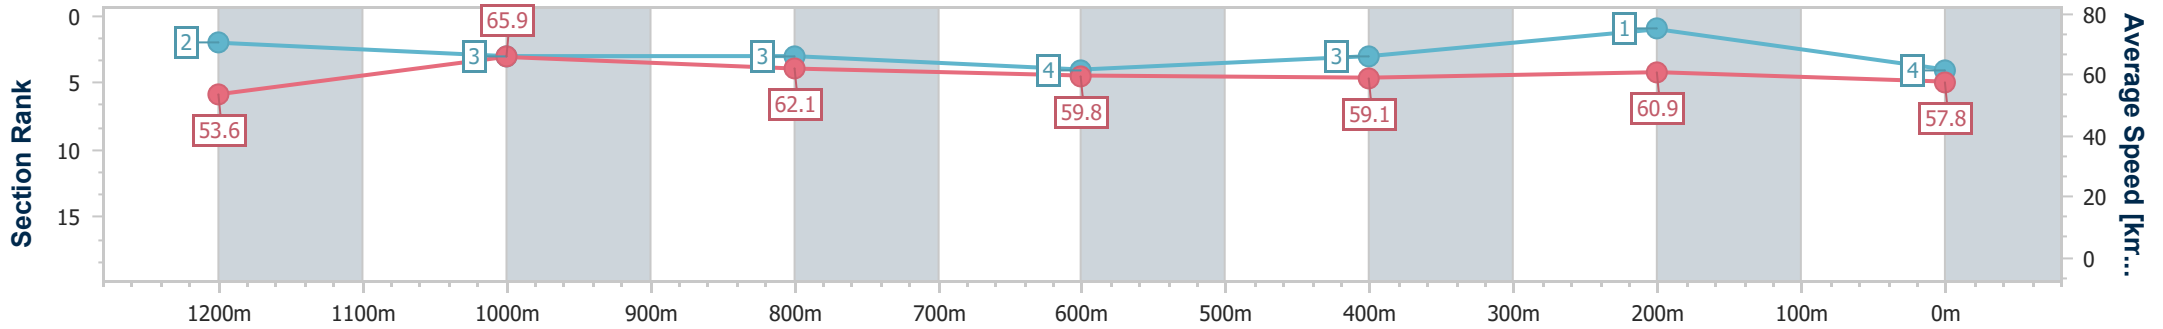

Sunshine Coast QLD Professional

Race 5: HWL EBSWORTH LAWYERS Maiden Handicap - 1400m

06 October 2023 - 19:59

Track Rating: Good 4, Weather: Fine, Rail Position: +6m

Section	Overall	1200m	1000m	800m	600m	400m	200m
Section Times	1:24.75 [4] (0:13.45)	1:11.30 [2] (0:10.94)	1:00.36 [3] (0:11.70)	0:48.66 [3] (0:12.12)	0:36.54 [4] (0:12.27)	0:24.27 [3] (0:11.81)	0:12.46 [1] (0:12.46)
Average Speed [km/h]	53.6	65.9	62.1	59.8	59.1	60.9	57.8
Top Speed [km/h]	66.9	67.5	64.0	61.2	61.0	61.5	59.5
Avg. Dist. to Rail [m]	10.6	6.2	3.4	1.5	0.9	2.4	4.2
Avg. Stride Freq. [Hz]	2.2	2.3	2.2	2.2	2.2	2.3	2.3
Avg. Stride Length [m]	6.6	7.8	7.7	7.6	7.5	7.5	7.1