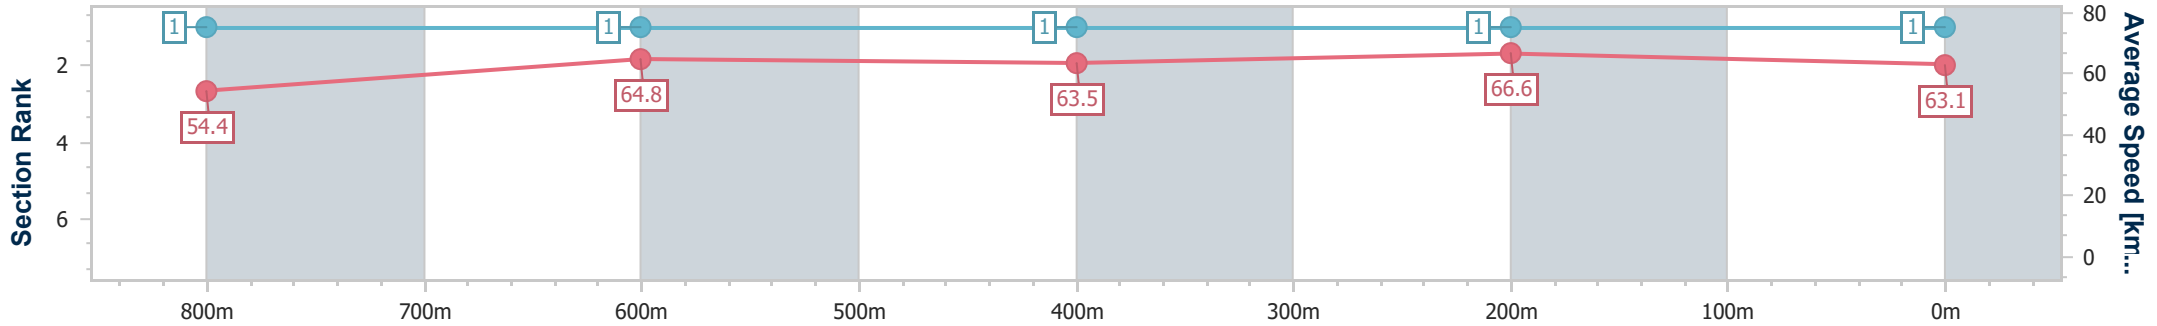

BRISBANE
 RACING CLUB

Section	Overall	800m	600m	400m	200m
Section Times	0:57.91 [1] (0:13.28)	0:44.63 [1] (0:11.13)	0:33.50 [1] (0:11.29)	0:22.21 [1] (0:10.79)	0:11.42 [1] (0:11.42)
Average Speed [km/h]	54.4	64.8	63.5	66.6	63.1
Top Speed [km/h]	66.9	66.2	65.7	67.8	66.3
Avg. Dist. to Rail [m]	2.1	0.4	0.6	0.3	1.3
Avg. Stride Freq. [Hz]	2.5	2.5	2.4	2.5	2.6
Avg. Stride Length [m]	6.0	7.4	7.4	7.2	6.9