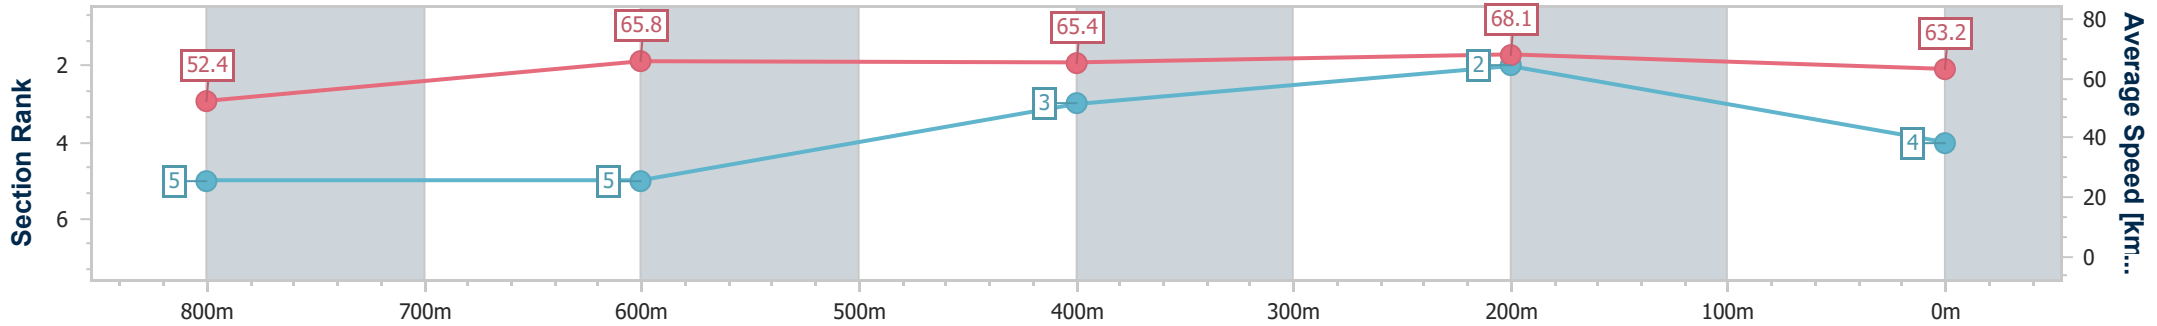

Section	Overall	800m	600m	400m	200m
Section Times	0:57.98 [3] (0:13.45)	0:44.53 [2] (0:11.16)	0:33.37 [2] (0:11.23)	0:22.14 [2] (0:10.76)	0:11.38 [3] (0:11.38)
Average Speed [km/h]	53.8	64.8	64.0	66.9	63.2
Top Speed [km/h]	67.0	66.4	65.1	67.5	66.9
Avg. Dist. to Rail [m]	2.9	1.1	0.7	1.4	4.6
Avg. Stride Freq. [Hz]	2.5	2.4	2.4	2.5	2.5
Avg. Stride Length [m]	6.1	7.3	7.3	7.3	7.0

- [] Ranking at each section and finish
- .-.- No data available at this section
- NA No data available

Horse/Jockey Name	Warriress
Final Rank	4
Fastest Section Time (Section)	0:10.58 (400m)
Top Speed [km/h] (Section)	69.2 (600m)
Race State	Finished

Section	Overall	800m	600m	400m	200m
Section Times	0:57.98 [4] (0:13.86)	0:44.12 [5] (0:11.11)	0:33.01 [5] (0:11.02)	0:21.99 [3] (0:10.58)	0:11.41 [2] (0:11.41)
Average Speed [km/h]	52.4	65.8	65.4	68.1	63.2
Top Speed [km/h]	68.2	68.1	69.2	69.1	67.0
Avg. Dist. to Rail [m]	3.7	3.4	0.8	4.9	7.3
Avg. Stride Freq. [Hz]	2.2	2.5	2.5	2.6	2.5
Avg. Stride Length [m]	6.4	7.2	7.2	7.3	7.0