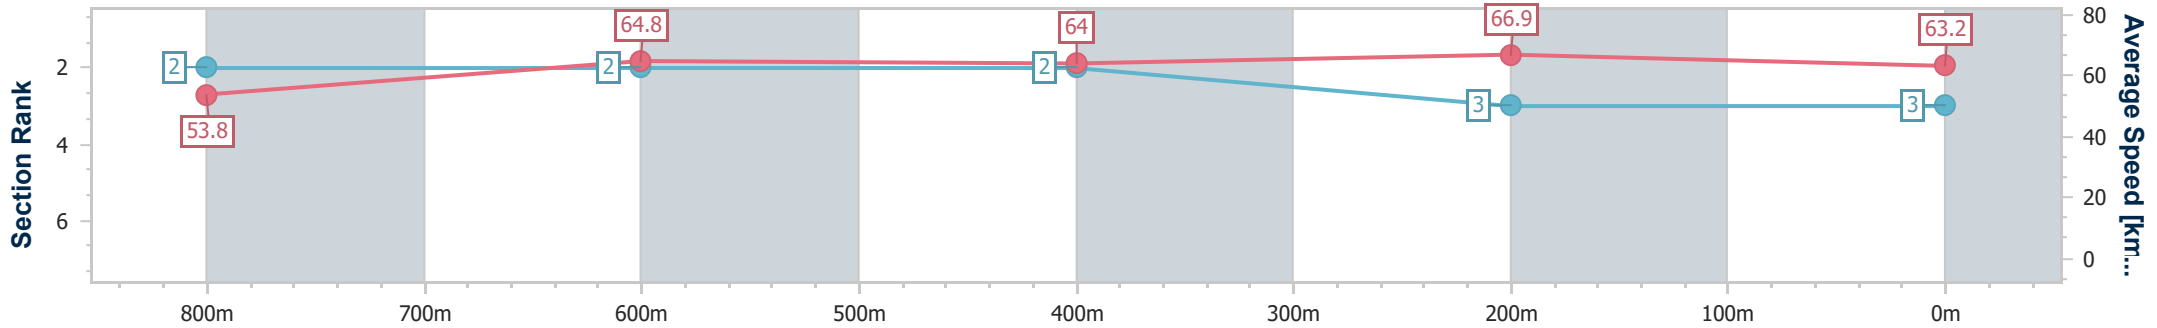

Section	Overall	800m	600m	400m	200m
Section Times	0:57.94 [2] (0:13.58)	0:44.36 [4] (0:11.36)	0:33.00 [4] (0:11.18)	0:21.82 [5] (0:10.69)	0:11.13 [5] (0:11.13)
Average Speed [km/h]	53.6	64.8	64.3	67.4	64.7
Top Speed [km/h]	69.9	69.9	67.1	68.7	68.2
Avg. Dist. to Rail [m]	4.7	4.7	0.7	1.8	5.9
Avg. Stride Freq. [Hz]	2.4	2.4	2.3	2.4	2.4
Avg. Stride Length [m]	6.3	7.5	7.7	7.6	7.2

- [] Ranking at each section and finish
- .-.- No data available at this section
- NA No data available

Horse/Jockey Name	Clover's Prince
Final Rank	3
Fastest Section Time (Section)	0:10.76 (400m)
Top Speed [km/h] (Section)	67.5 (400m)
Race State	Finished

Section	Overall	800m	600m	400m	200m
Section Times	0:57.98 [3] (0:13.45)	0:44.53 [2] (0:11.16)	0:33.37 [2] (0:11.23)	0:22.14 [2] (0:10.76)	0:11.38 [3] (0:11.38)
Average Speed [km/h]	53.8	64.8	64.0	66.9	63.2
Top Speed [km/h]	67.0	66.4	65.1	67.5	66.9
Avg. Dist. to Rail [m]	2.9	1.1	0.7	1.4	4.6
Avg. Stride Freq. [Hz]	2.5	2.4	2.4	2.5	2.5
Avg. Stride Length [m]	6.1	7.3	7.3	7.3	7.0