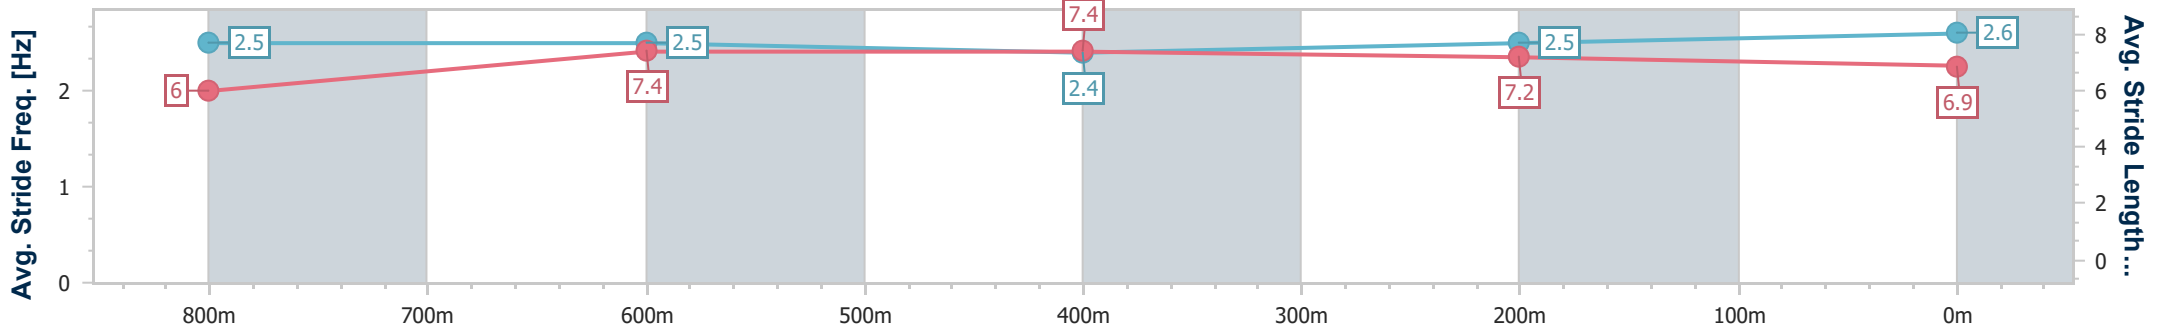

BRISBANE
 RACING CLUB

Section	Overall	800m	600m	400m	200m
Section Times	0:57.91 [1] (0:13.28)	0:44.63 [1] (0:11.13)	0:33.50 [1] (0:11.29)	0:22.21 [1] (0:10.79)	0:11.42 [1] (0:11.42)
Average Speed [km/h]	54.4	64.8	63.5	66.6	63.1
Top Speed [km/h]	66.9	66.2	65.7	67.8	66.3
Avg. Dist. to Rail [m]	2.1	0.4	0.6	0.3	1.3
Avg. Stride Freq. [Hz]	2.5	2.5	2.4	2.5	2.6
Avg. Stride Length [m]	6.0	7.4	7.4	7.2	6.9