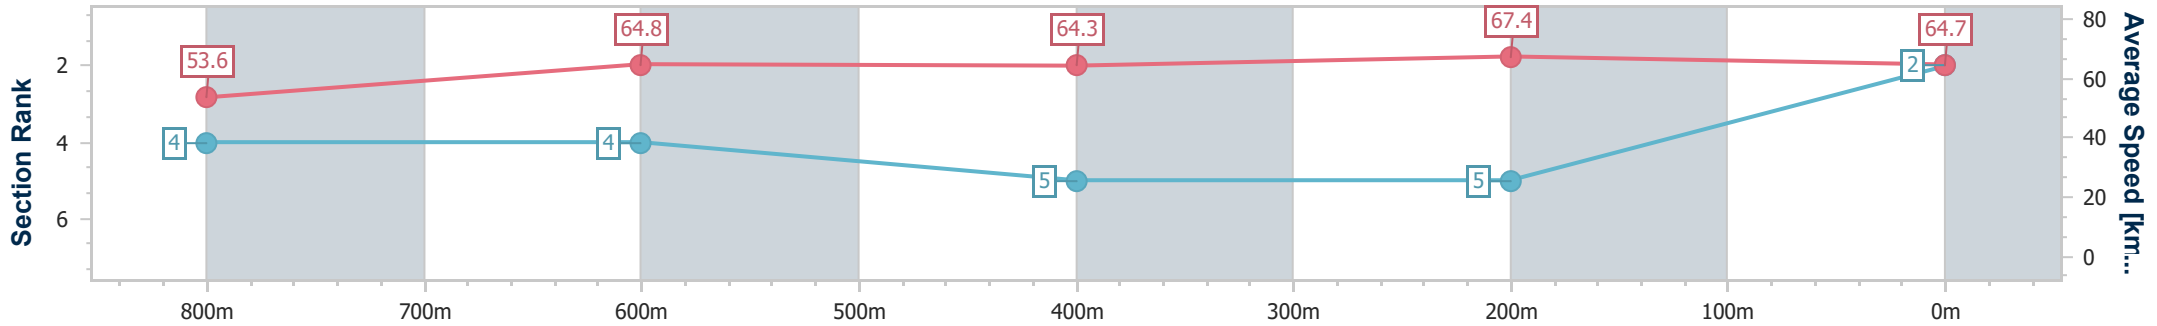

Horse/Jockey Name	Lost In Transit
Final Rank	2
Fastest Section Time (Section)	0:10.69 (400m)
Top Speed [km/h] (Section)	69.9 (Overall)
Race State	Finished

Eagle Farm QLD Professional
Race 1: LADBROKES RACING CLUB No Metro Wins Handicap - 1000m
07 October 2023 - 11:48
Track Rating: Good 4, Weather: Fine, Rail Position: +6m Entire Course

BRISBANE
RACING CLUB

Section	Overall	800m	600m	400m	200m
Section Times	0:57.94 [2] (0:13.58)	0:44.36 [4] (0:11.36)	0:33.00 [4] (0:11.18)	0:21.82 [5] (0:10.69)	0:11.13 [5] (0:11.13)
Average Speed [km/h]	53.6	64.8	64.3	67.4	64.7
Top Speed [km/h]	69.9	69.9	67.1	68.7	68.2
Avg. Dist. to Rail [m]	4.7	4.7	0.7	1.8	5.9
Avg. Stride Freq. [Hz]	2.4	2.4	2.3	2.4	2.4
Avg. Stride Length [m]	6.3	7.5	7.7	7.6	7.2

- [ ] Ranking at each section and finish
- -.-.- No data available at this section
- NA No data available