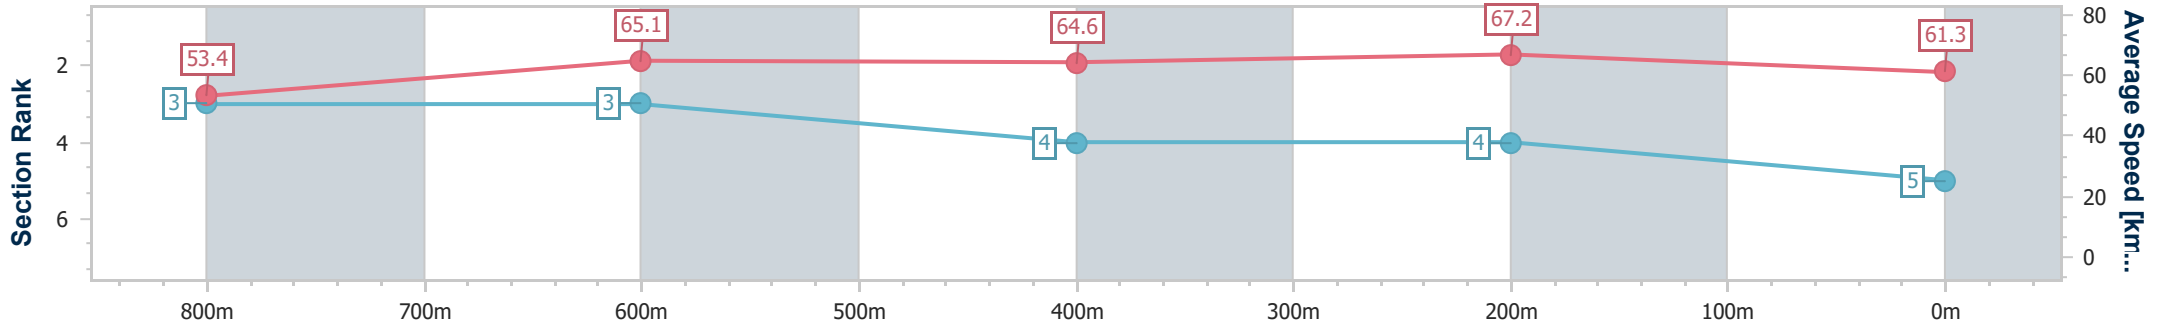

Section	Overall	800m	600m	400m	200m
Section Times	0:57.98 [4] (0:13.86)	0:44.12 [5] (0:11.11)	0:33.01 [5] (0:11.02)	0:21.99 [3] (0:10.58)	0:11.41 [2] (0:11.41)
Average Speed [km/h]	52.4	65.8	65.4	68.1	63.2
Top Speed [km/h]	68.2	68.1	69.2	69.1	67.0
Avg. Dist. to Rail [m]	3.7	3.4	0.8	4.9	7.3
Avg. Stride Freq. [Hz]	2.2	2.5	2.5	2.6	2.5
Avg. Stride Length [m]	6.4	7.2	7.2	7.3	7.0

- [] Ranking at each section and finish
- .-.- No data available at this section
- NA No data available

Horse/Jockey Name	Dragon Miss
Final Rank	5
Fastest Section Time (Section)	0:10.72 (400m)
Top Speed [km/h] (Section)	68.9 (400m)
Race State	Finished

Section	Overall	800m	600m	400m	200m
Section Times	0:58.48 [5] (0:13.57)	0:44.91 [3] (0:11.19)	0:33.72 [3] (0:11.27)	0:22.45 [4] (0:10.72)	0:11.73 [4] (0:11.73)
Average Speed [km/h]	53.4	65.1	64.6	67.2	61.3
Top Speed [km/h]	67.7	68.4	68.0	68.9	66.1
Avg. Dist. to Rail [m]	4.4	3.0	2.1	3.4	6.3
Avg. Stride Freq. [Hz]	2.4	2.4	2.3	2.5	2.4
Avg. Stride Length [m]	6.2	7.6	7.6	7.5	7.2