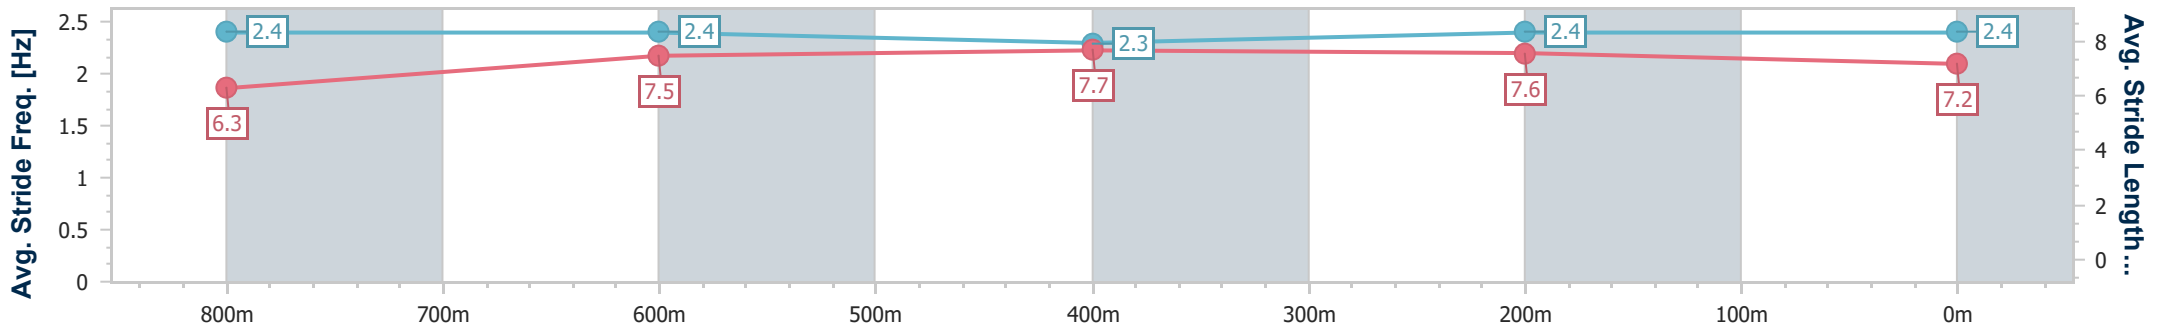

Horse/Jockey Name	Lost In Transit
Final Rank	2
Fastest Section Time (Section)	0:10.69 (400m)
Top Speed [km/h] (Section)	69.9 (Overall)
Race State	Finished

Eagle Farm QLD Professional
Race 1: LADBROKES RACING CLUB No Metro Wins Handicap - 1000m
07 October 2023 - 11:48
Track Rating: Good 4, Weather: Fine, Rail Position: +6m Entire Course

BRISBANE
RACING CLUB

Section	Overall	800m	600m	400m	200m
Section Times	0:57.94 [2] (0:13.58)	0:44.36 [4] (0:11.36)	0:33.00 [4] (0:11.18)	0:21.82 [5] (0:10.69)	0:11.13 [5] (0:11.13)
Average Speed [km/h]	53.6	64.8	64.3	67.4	64.7
Top Speed [km/h]	69.9	69.9	67.1	68.7	68.2
Avg. Dist. to Rail [m]	4.7	4.7	0.7	1.8	5.9
Avg. Stride Freq. [Hz]	2.4	2.4	2.3	2.4	2.4
Avg. Stride Length [m]	6.3	7.5	7.7	7.6	7.2

- [ ] Ranking at each section and finish
- -.-.- No data available at this section
- NA No data available