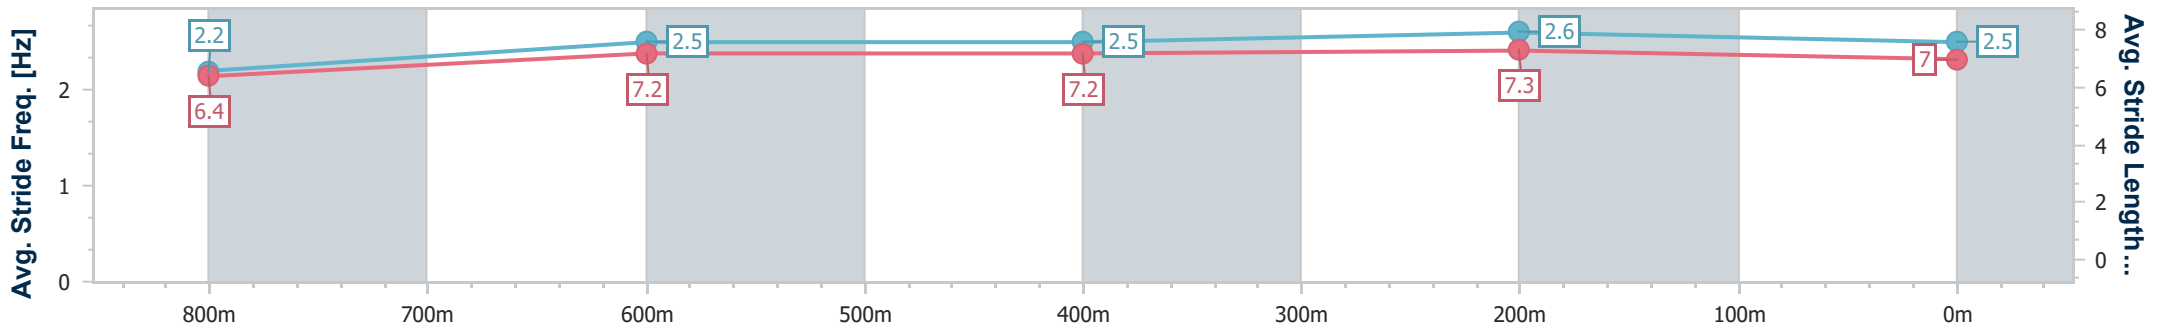

Horse/Jockey Name	Warriress
Final Rank	4
Fastest Section Time (Section)	0:10.58 (400m)
Top Speed [km/h] (Section)	69.2 (600m)
Race State	Finished

Eagle Farm QLD Professional
Race 1: LADBROKES RACING CLUB No Metro Wins Handicap - 1000m
07 October 2023 - 11:48
Track Rating: Good 4, Weather: Fine, Rail Position: +6m Entire Course

BRISBANE
RACING CLUB

Section	Overall	800m	600m	400m	200m
Section Times	0:57.98 [4] (0:13.86)	0:44.12 [5] (0:11.11)	0:33.01 [5] (0:11.02)	0:21.99 [3] (0:10.58)	0:11.41 [2] (0:11.41)
Average Speed [km/h]	52.4	65.8	65.4	68.1	63.2
Top Speed [km/h]	68.2	68.1	69.2	69.1	67.0
Avg. Dist. to Rail [m]	3.7	3.4	0.8	4.9	7.3
Avg. Stride Freq. [Hz]	2.2	2.5	2.5	2.6	2.5
Avg. Stride Length [m]	6.4	7.2	7.2	7.3	7.0

- [ ] Ranking at each section and finish
- -.-.- No data available at this section
- NA No data available