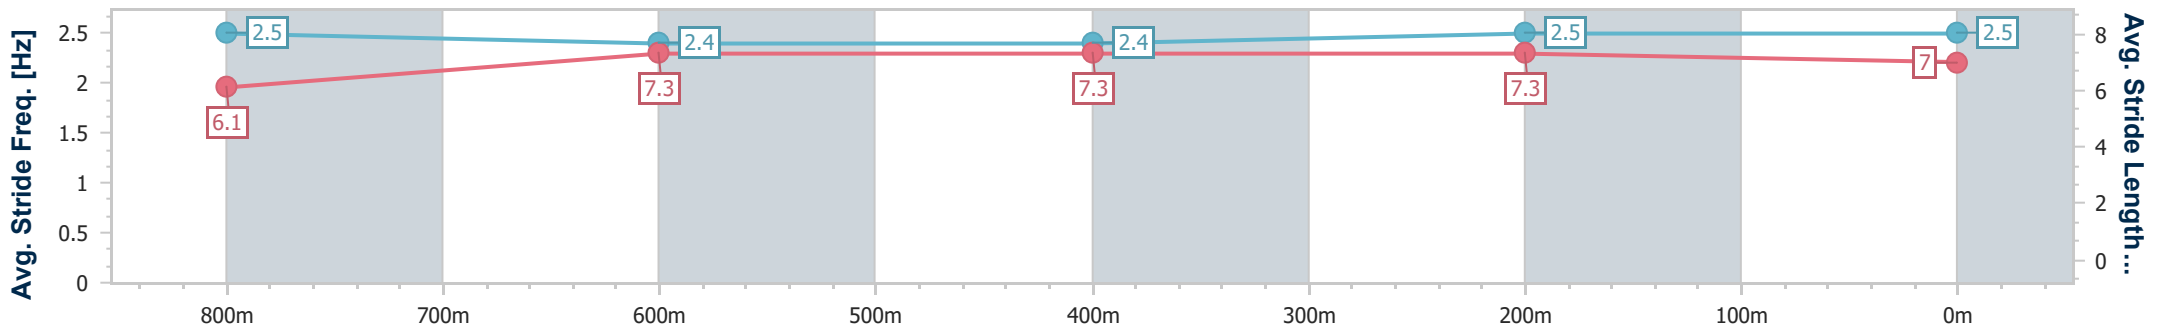

Horse/Jockey Name	Clover's Prince
Final Rank	3
Fastest Section Time (Section)	0:10.76 (400m)
Top Speed [km/h] (Section)	67.5 (400m)
Race State	Finished

Eagle Farm QLD Professional
Race 1: LADBROKES RACING CLUB No Metro Wins Handicap - 1000m
07 October 2023 - 11:48
Track Rating: Good 4, Weather: Fine, Rail Position: +6m Entire Course

BRISBANE
RACING CLUB

Section	Overall	800m	600m	400m	200m
Section Times	0:57.98 [3] (0:13.45)	0:44.53 [2] (0:11.16)	0:33.37 [2] (0:11.23)	0:22.14 [2] (0:10.76)	0:11.38 [3] (0:11.38)
Average Speed [km/h]	53.8	64.8	64.0	66.9	63.2
Top Speed [km/h]	67.0	66.4	65.1	67.5	66.9
Avg. Dist. to Rail [m]	2.9	1.1	0.7	1.4	4.6
Avg. Stride Freq. [Hz]	2.5	2.4	2.4	2.5	2.5
Avg. Stride Length [m]	6.1	7.3	7.3	7.3	7.0

- [ ] Ranking at each section and finish
- -.-.- No data available at this section
- NA No data available