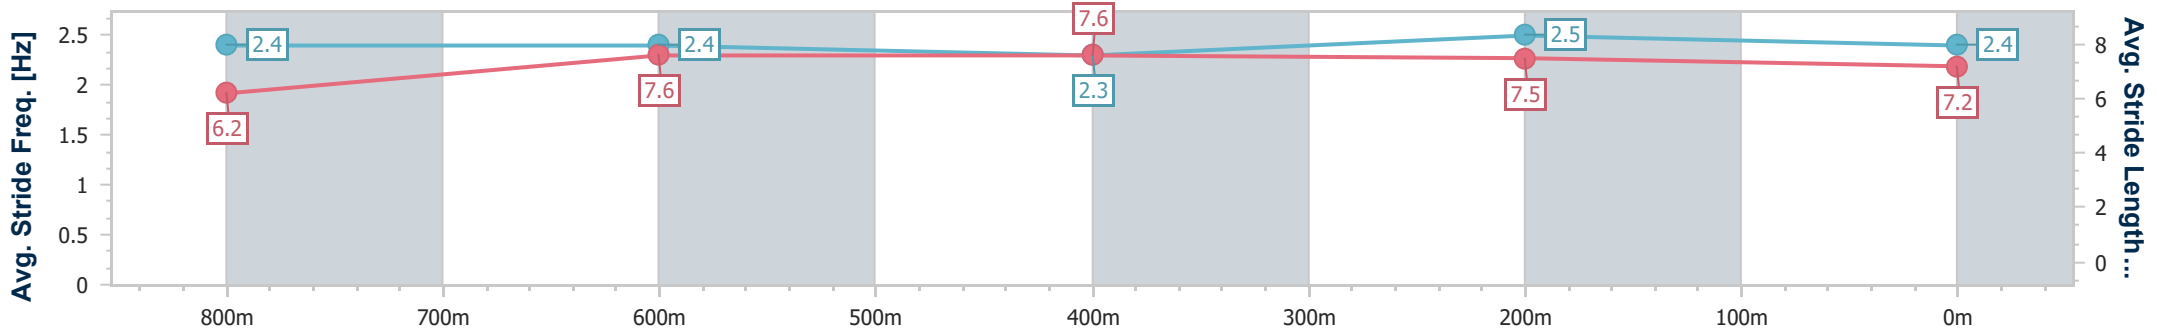

Section	Overall	800m	600m	400m	200m
Section Times	0:57.98 [4] (0:13.86)	0:44.12 [5] (0:11.11)	0:33.01 [5] (0:11.02)	0:21.99 [3] (0:10.58)	0:11.41 [2] (0:11.41)
Average Speed [km/h]	52.4	65.8	65.4	68.1	63.2
Top Speed [km/h]	68.2	68.1	69.2	69.1	67.0
Avg. Dist. to Rail [m]	3.7	3.4	0.8	4.9	7.3
Avg. Stride Freq. [Hz]	2.2	2.5	2.5	2.6	2.5
Avg. Stride Length [m]	6.4	7.2	7.2	7.3	7.0

- [] Ranking at each section and finish
- .-.- No data available at this section
- NA No data available

Horse/Jockey Name	Dragon Miss
Final Rank	5
Fastest Section Time (Section)	0:10.72 (400m)
Top Speed [km/h] (Section)	68.9 (400m)
Race State	Finished

Section	Overall	800m	600m	400m	200m
Section Times	0:58.48 [5] (0:13.57)	0:44.91 [3] (0:11.19)	0:33.72 [3] (0:11.27)	0:22.45 [4] (0:10.72)	0:11.73 [4] (0:11.73)
Average Speed [km/h]	53.4	65.1	64.6	67.2	61.3
Top Speed [km/h]	67.7	68.4	68.0	68.9	66.1
Avg. Dist. to Rail [m]	4.4	3.0	2.1	3.4	6.3
Avg. Stride Freq. [Hz]	2.4	2.4	2.3	2.5	2.4
Avg. Stride Length [m]	6.2	7.6	7.6	7.5	7.2