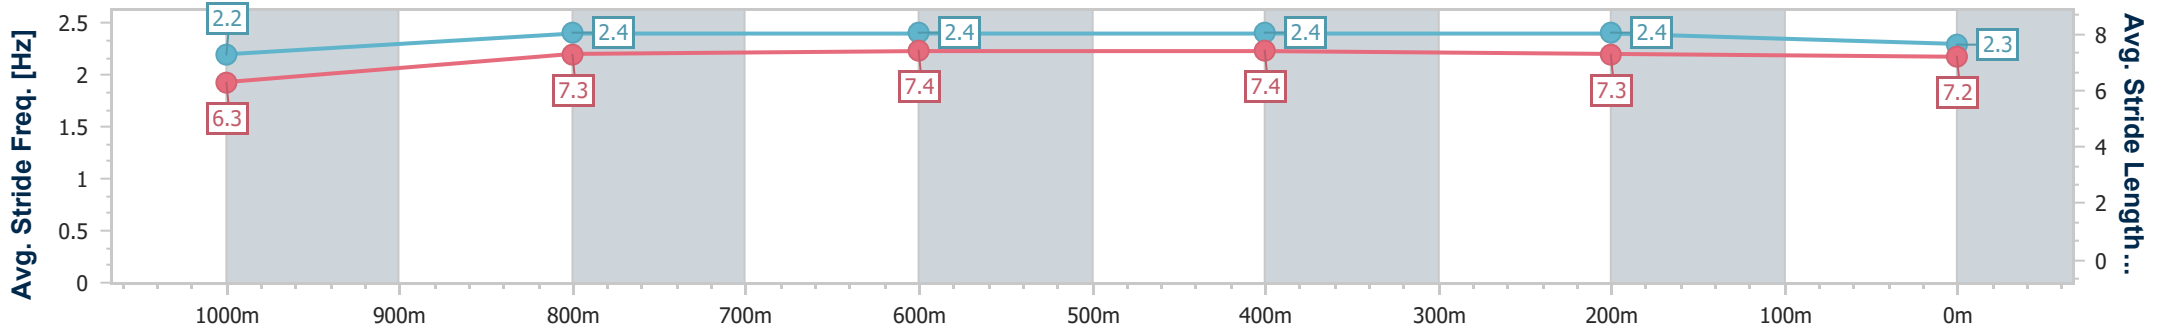

Horse/Jockey Name	Uncle Russ
Final Rank	8
Fastest Section Time (Section)	0:11.16 (400m)
Top Speed [km/h] (Section)	67.8 (600m)
Race State	Finished

Eagle Farm QLD Professional
Race 3: GALLOPERS SPORTS CLUB BENCHMARK 68
Handicap - 1200m
07 October 2023 - 12:58
Track Rating: Good 4, Weather: Fine, Rail Position: +6m Entire Course

BRISBANE
RACING CLUB

Section	Overall	1000m	800m	600m	400m	200m
Section Times	1:11.71 [8] (0:14.37)	0:57.34 [4] (0:11.53)	0:45.81 [5] (0:11.60)	0:34.21 [4] (0:11.22)	0:22.99 [4] (0:11.16)	0:11.83 [8] (0:11.83)
Average Speed [km/h]	50.2	63.4	63.1	64.8	64.6	60.9
Top Speed [km/h]	64.7	64.5	64.6	67.8	66.2	62.9
Avg. Dist. to Rail [m]	1.4	3.1	3.5	2.1	2.1	2.5
Avg. Stride Freq. [Hz]	2.2	2.4	2.4	2.4	2.4	2.3
Avg. Stride Length [m]	6.3	7.3	7.4	7.4	7.3	7.2

- [ ] Ranking at each section and finish
- -.-.- No data available at this section
- NA No data available