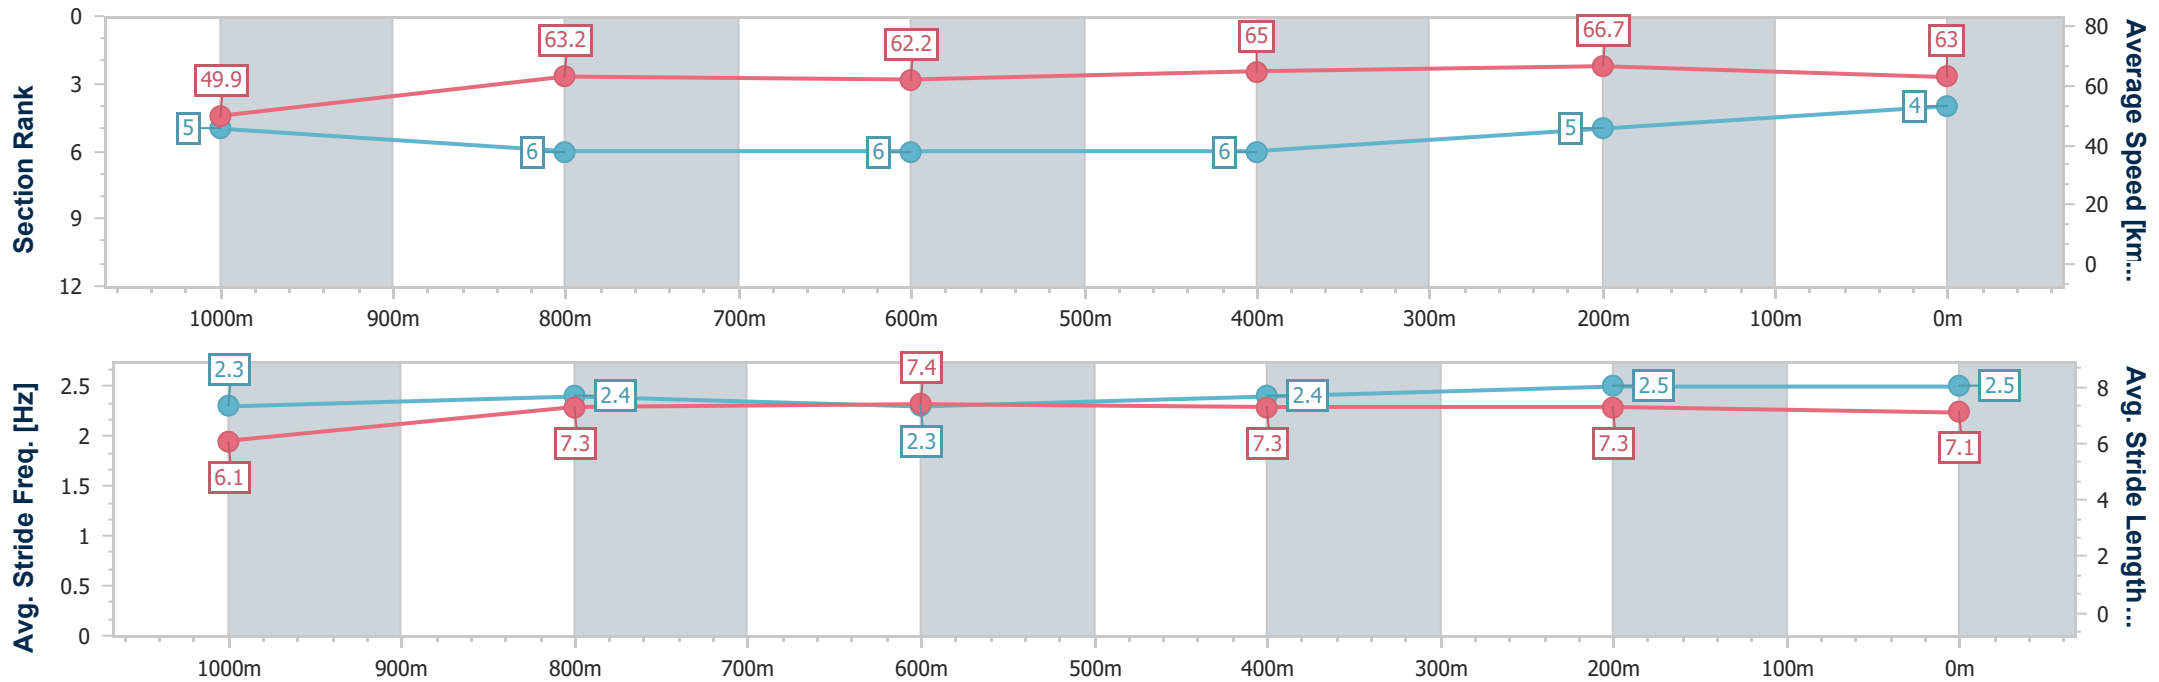

Horse/Jockey Name	Fixated
Final Rank	4
Fastest Section Time (Section)	0:10.80 (400m)
Top Speed [km/h] (Section)	68.2 (400m)
Race State	Finished

Eagle Farm QLD Professional
Race 3: GALLOPERS SPORTS CLUB BENCHMARK 68
Handicap - 1200m
07 October 2023 - 12:58
Track Rating: Good 4, Weather: Fine, Rail Position: +6m Entire Course

BRISBANE
RACING CLUB

Section	Overall	1000m	800m	600m	400m	200m
Section Times	1:11.08 [4] (0:14.48)	0:56.60 [5] (0:11.47)	0:45.13 [6] (0:11.68)	0:33.45 [6] (0:11.22)	0:22.23 [6] (0:10.80)	0:11.43 [5] (0:11.43)
Average Speed [km/h]	49.9	63.2	62.2	65.0	66.7	63.0
Top Speed [km/h]	63.6	64.8	63.5	68.0	68.2	65.8
Avg. Dist. to Rail [m]	3.5	1.5	2.2	2.9	5.1	6.1
Avg. Stride Freq. [Hz]	2.3	2.4	2.3	2.4	2.5	2.5
Avg. Stride Length [m]	6.1	7.3	7.4	7.3	7.3	7.1

- [ ] Ranking at each section and finish
- -.-.- No data available at this section
- NA No data available