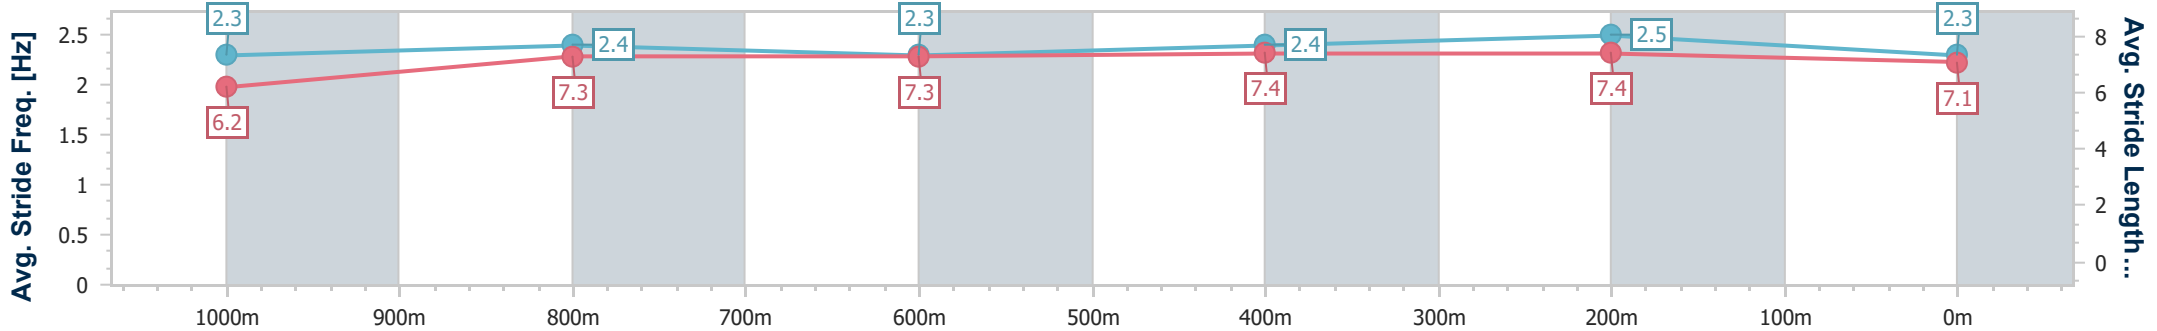

Horse/Jockey Name	Ready For Anything
Final Rank	7
Fastest Section Time (Section)	0:10.89 (400m)
Top Speed [km/h] (Section)	67.0 (400m)
Race State	Finished

Eagle Farm QLD Professional
Race 3: GALLOPERS SPORTS CLUB BENCHMARK 68
Handicap - 1200m
07 October 2023 - 12:58
Track Rating: Good 4, Weather: Fine, Rail Position: +6m Entire Course

BRISBANE
RACING CLUB

Section	Overall	1000m	800m	600m	400m	200m
Section Times	1:11.68 [7] (0:14.49)	0:57.19 [6] (0:11.35)	0:45.84 [4] (0:11.68)	0:34.16 [5] (0:11.22)	0:22.94 [5] (0:10.89)	0:12.05 [3] (0:12.05)
Average Speed [km/h]	49.9	64.6	62.3	65.0	66.0	59.9
Top Speed [km/h]	63.3	65.7	63.3	66.2	67.0	65.1
Avg. Dist. to Rail [m]	4.0	3.6	2.4	2.4	3.7	5.7
Avg. Stride Freq. [Hz]	2.3	2.4	2.3	2.4	2.5	2.3
Avg. Stride Length [m]	6.2	7.3	7.3	7.4	7.4	7.1

- [ ] Ranking at each section and finish
- -.-.- No data available at this section
- NA No data available