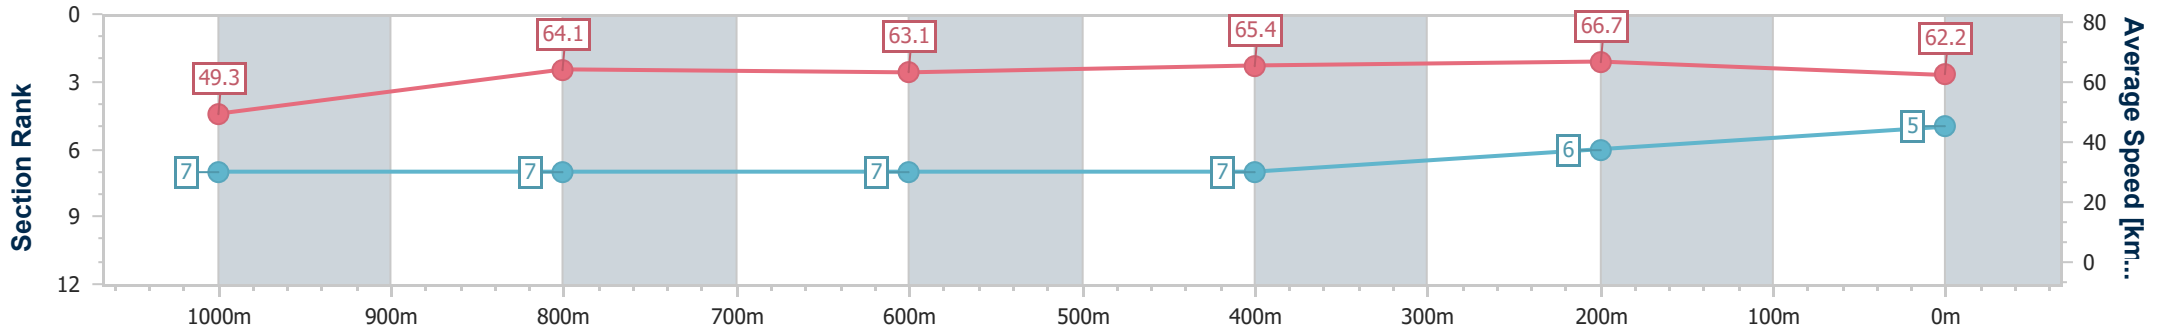

Horse/Jockey Name	Fastling
Final Rank	5
Fastest Section Time (Section)	0:10.82 (400m)
Top Speed [km/h] (Section)	68.2 (400m)
Race State	Finished

Eagle Farm QLD Professional
Race 3: GALLOPERS SPORTS CLUB BENCHMARK 68
Handicap - 1200m
07 October 2023 - 12:58
Track Rating: Good 4, Weather: Fine, Rail Position: +6m Entire Course

BRISBANE RACING CLUB

Section	Overall	1000m	800m	600m	400m	200m
Section Times	1:11.28 [5] (0:14.64)	0:56.64 [7] (0:11.39)	0:45.25 [7] (0:11.69)	0:33.56 [7] (0:11.17)	0:22.39 [7] (0:10.82)	0:11.57 [6] (0:11.57)
Average Speed [km/h]	49.3	64.1	63.1	65.4	66.7	62.2
Top Speed [km/h]	62.7	65.0	63.8	67.7	68.2	66.5
Avg. Dist. to Rail [m]	2.7	2.9	5.0	3.5	4.6	6.9
Avg. Stride Freq. [Hz]	2.2	2.3	2.3	2.4	2.4	2.4
Avg. Stride Length [m]	6.3	7.6	7.4	7.5	7.4	7.3

- [ ] Ranking at each section and finish
- -.-.- No data available at this section
- NA No data available