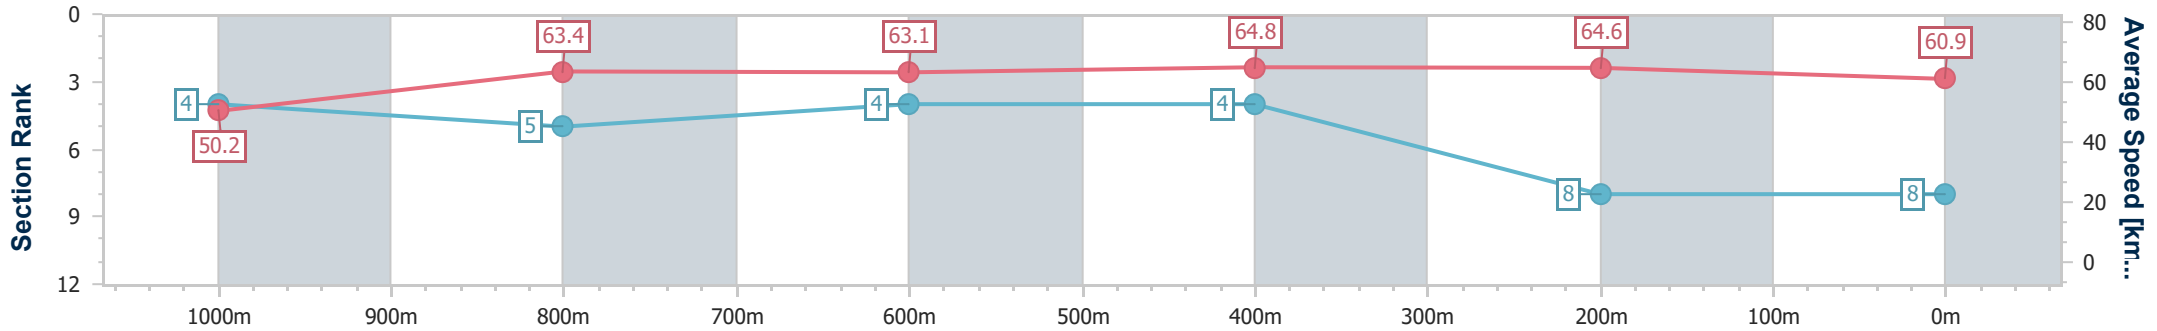

Horse/Jockey Name	Uncle Russ
Final Rank	8
Fastest Section Time (Section)	0:11.16 (400m)
Top Speed [km/h] (Section)	67.8 (600m)
Race State	Finished

Eagle Farm QLD Professional
Race 3: GALLOPERS SPORTS CLUB BENCHMARK 68
Handicap - 1200m
07 October 2023 - 12:58
Track Rating: Good 4, Weather: Fine, Rail Position: +6m Entire Course

BRISBANE
RACING CLUB

Section	Overall	1000m	800m	600m	400m	200m
Section Times	1:11.71 [8] (0:14.37)	0:57.34 [4] (0:11.53)	0:45.81 [5] (0:11.60)	0:34.21 [4] (0:11.22)	0:22.99 [4] (0:11.16)	0:11.83 [8] (0:11.83)
Average Speed [km/h]	50.2	63.4	63.1	64.8	64.6	60.9
Top Speed [km/h]	64.7	64.5	64.6	67.8	66.2	62.9
Avg. Dist. to Rail [m]	1.4	3.1	3.5	2.1	2.1	2.5
Avg. Stride Freq. [Hz]	2.2	2.4	2.4	2.4	2.4	2.3
Avg. Stride Length [m]	6.3	7.3	7.4	7.4	7.3	7.2

- [ ] Ranking at each section and finish
- -.-.- No data available at this section
- NA No data available