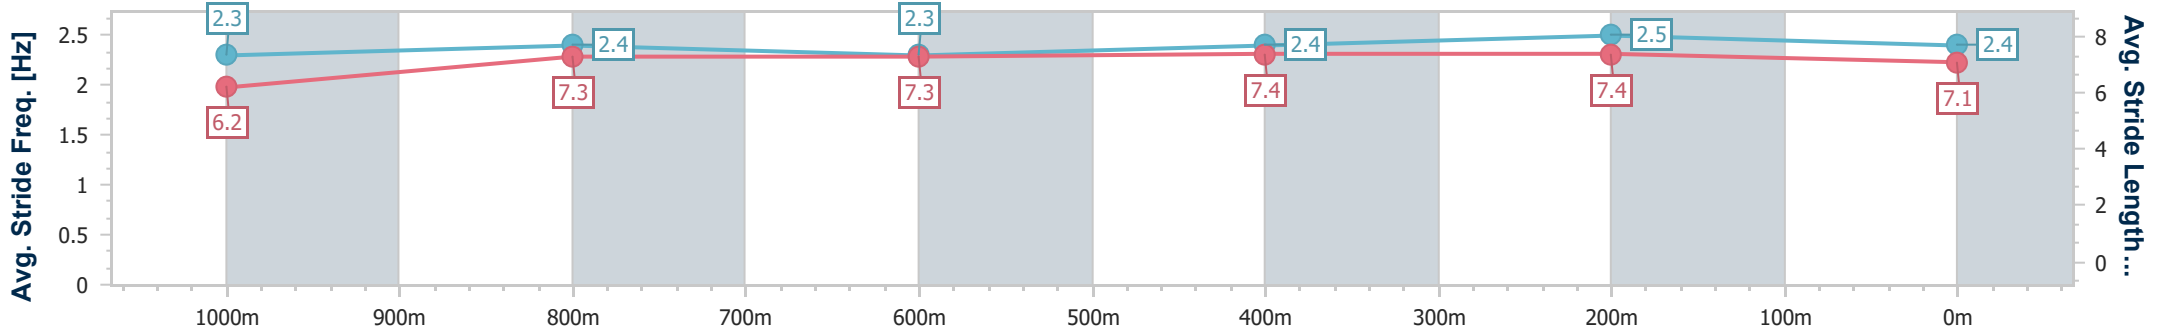

Horse/Jockey Name	Script Writer
Final Rank	3
Fastest Section Time (Section)	0:10.91 (400m)
Top Speed [km/h] (Section)	67.5 (600m)
Race State	Finished

Eagle Farm QLD Professional
Race 3: GALLOPERS SPORTS CLUB BENCHMARK 68
Handicap - 1200m
07 October 2023 - 12:58
Track Rating: Good 4, Weather: Fine, Rail Position: +6m Entire Course

BRISBANE
RACING CLUB

Section	Overall	1000m	800m	600m	400m	200m
Section Times	1:11.07 [3] (0:14.20)	0:56.87 [2] (0:11.55)	0:45.32 [3] (0:11.69)	0:33.63 [3] (0:11.09)	0:22.54 [2] (0:10.91)	0:11.63 [2] (0:11.63)
Average Speed [km/h]	50.8	62.7	61.8	64.9	66.0	61.9
Top Speed [km/h]	63.8	64.3	62.6	67.5	66.6	65.8
Avg. Dist. to Rail [m]	1.0	1.4	0.6	0.2	0.5	0.7
Avg. Stride Freq. [Hz]	2.3	2.4	2.3	2.4	2.5	2.4
Avg. Stride Length [m]	6.2	7.3	7.3	7.4	7.4	7.1

- [ ] Ranking at each section and finish
- -.-.- No data available at this section
- NA No data available