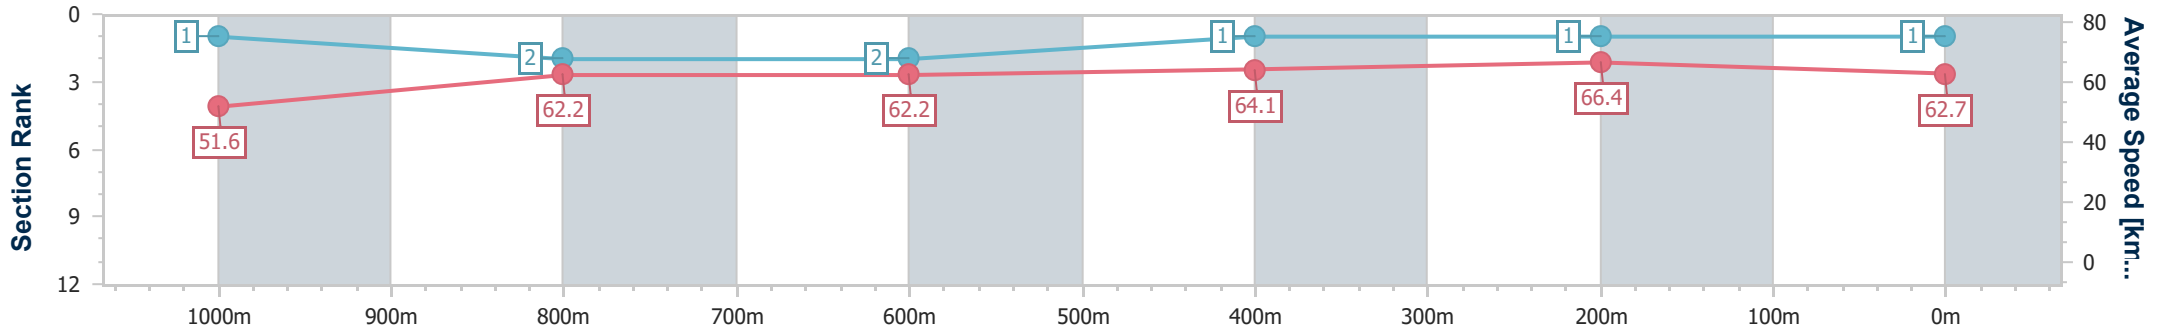

BRISBANE
 RACING CLUB

Section	Overall	1000m	800m	600m	400m	200m
Section Times	1:10.84 [1] (0:14.00)	0:56.84 [1] (0:11.67)	0:45.17 [2] (0:11.59)	0:33.58 [2] (0:11.25)	0:22.33 [1] (0:10.84)	0:11.49 [1] (0:11.49)
Average Speed [km/h]	51.6	62.2	62.2	64.1	66.4	62.7
Top Speed [km/h]	66.1	64.5	62.9	65.7	67.4	66.3
Avg. Dist. to Rail [m]	4.9	1.9	0.7	0.3	0.5	0.9
Avg. Stride Freq. [Hz]	2.2	2.3	2.3	2.3	2.4	2.3
Avg. Stride Length [m]	6.4	7.6	7.6	7.6	7.8	7.4