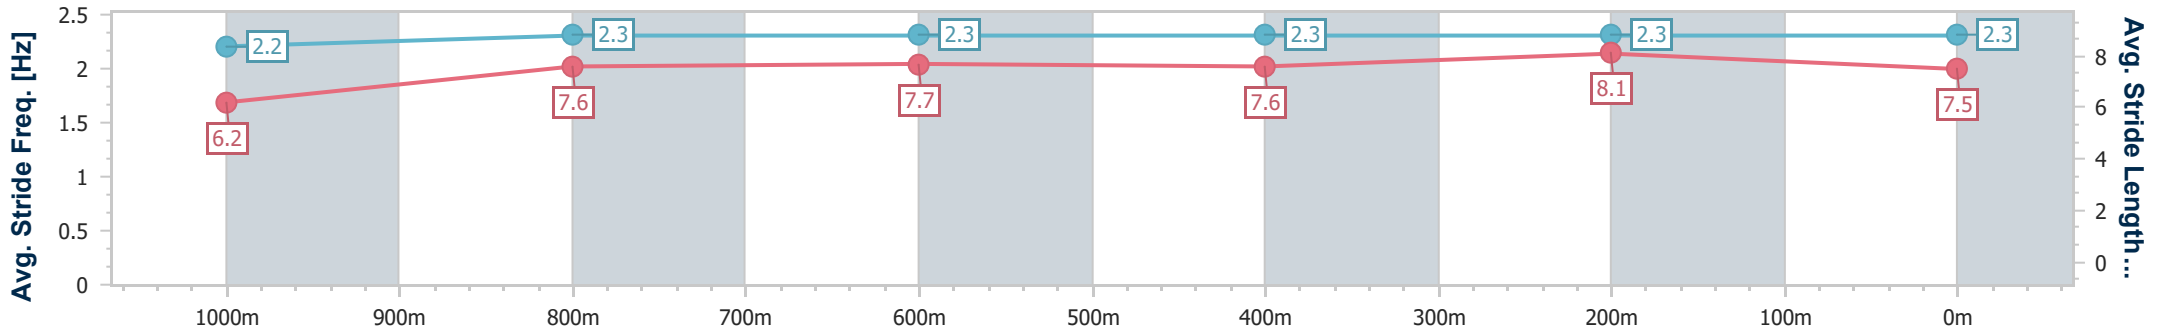

Horse/Jockey Name	Yankee Hussel
Final Rank	5
Fastest Section Time (Section)	0:10.76 (400m)
Top Speed [km/h] (Section)	68.0 (400m)
Race State	Finished

Eagle Farm QLD Professional
Race 3: GALLOPERS SPORTS CLUB BENCHMARK 68
Handicap - 1200m
07 October 2023 - 12:58
Track Rating: Good 4, Weather: Fine, Rail Position: +6m Entire Course

BRISBANE
RACING CLUB

Section	Overall	1000m	800m	600m	400m	200m								
Section Times	1:11.28 [5] (0:14.77)	0:56.51 [8] (0:11.58)	0:44.93 [9] (0:11.62)	0:33.31 [9] (0:11.14)	0:22.17 [8] (0:10.76)	0:11.41 [7] (0:11.41)								
Average Speed [km/h]	48.8	63.4	62.7	64.8	67.0	63.2								
Top Speed [km/h]	61.4	64.6	63.3	66.9	68.0	66.7								
Avg. Dist. to Rail [m]	5.5	3.9	3.1	0.7	3.5	6.2								
Avg. Stride Freq. [Hz]	2.2	2.3	2.3	2.3	2.3	2.3								
Avg. Stride Length [m]	6.2	7.6	7.7	7.6	8.1	7.5								

- [ ] Ranking at each section and finish
- -.-.- No data available at this section
- NA No data available