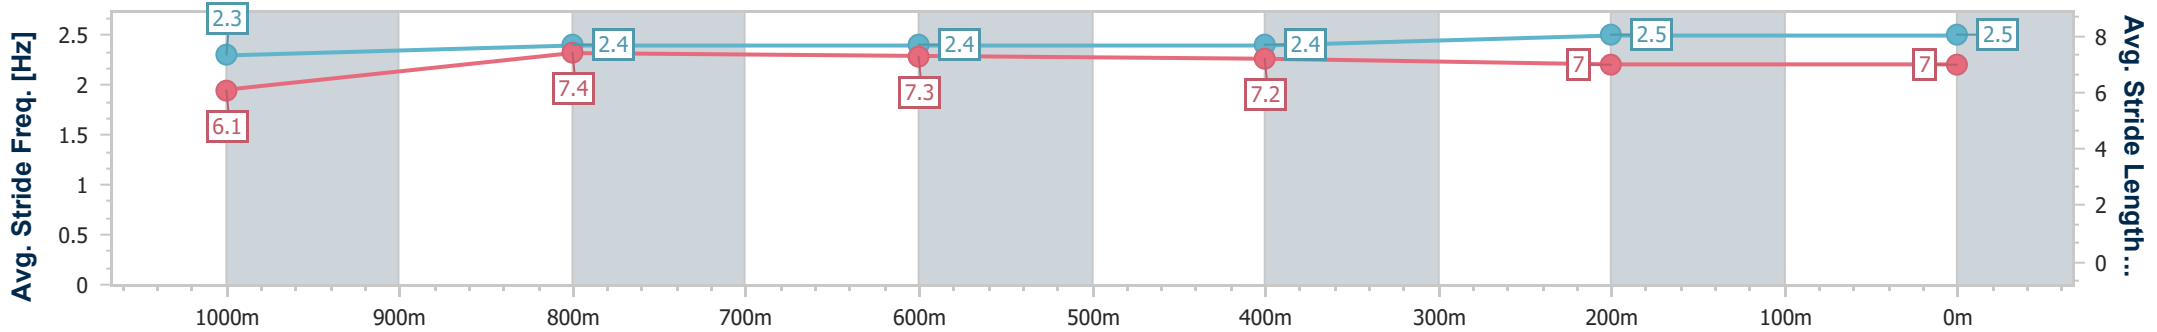

Horse/Jockey Name	Brocky
Final Rank	2
Fastest Section Time (Section)	0:11.02 (400m)
Top Speed [km/h] (Section)	66.1 (400m)
Race State	Finished

Eagle Farm QLD Professional
Race 3: GALLOPERS SPORTS CLUB BENCHMARK 68
Handicap - 1200m
07 October 2023 - 12:58
Track Rating: Good 4, Weather: Fine, Rail Position: +6m Entire Course

BRISBANE
RACING CLUB

Section	Overall	1000m	800m	600m	400m	200m
Section Times	1:11.02 [2] (0:14.24)	0:56.78 [3] (0:11.42)	0:45.36 [1] (0:11.60)	0:33.76 [1] (0:11.36)	0:22.40 [3] (0:11.02)	0:11.38 [4] (0:11.38)
Average Speed [km/h]	50.7	63.6	62.5	64.0	65.4	63.3
Top Speed [km/h]	63.9	64.6	63.1	65.6	66.1	65.2
Avg. Dist. to Rail [m]	2.5	2.1	1.5	2.0	2.6	3.0
Avg. Stride Freq. [Hz]	2.3	2.4	2.4	2.4	2.5	2.5
Avg. Stride Length [m]	6.1	7.4	7.3	7.2	7.0	7.0

- [ ] Ranking at each section and finish
- -.-.- No data available at this section
- NA No data available