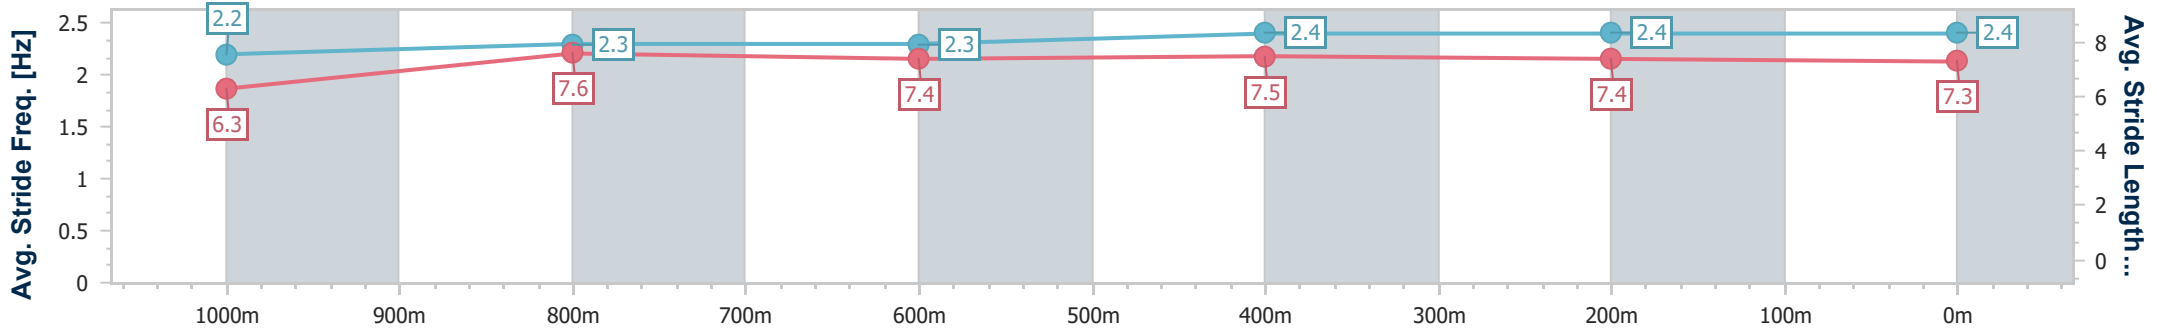

Horse/Jockey Name	Fastling
Final Rank	5
Fastest Section Time (Section)	0:10.82 (400m)
Top Speed [km/h] (Section)	68.2 (400m)
Race State	Finished

Eagle Farm QLD Professional
Race 3: GALLOPERS SPORTS CLUB BENCHMARK 68
Handicap - 1200m
07 October 2023 - 12:58
Track Rating: Good 4, Weather: Fine, Rail Position: +6m Entire Course

BRISBANE RACING CLUB

Section	Overall	1000m	800m	600m	400m	200m
Section Times	1:11.28 [5] (0:14.64)	0:56.64 [7] (0:11.39)	0:45.25 [7] (0:11.69)	0:33.56 [7] (0:11.17)	0:22.39 [7] (0:10.82)	0:11.57 [6] (0:11.57)
Average Speed [km/h]	49.3	64.1	63.1	65.4	66.7	62.2
Top Speed [km/h]	62.7	65.0	63.8	67.7	68.2	66.5
Avg. Dist. to Rail [m]	2.7	2.9	5.0	3.5	4.6	6.9
Avg. Stride Freq. [Hz]	2.2	2.3	2.3	2.4	2.4	2.4
Avg. Stride Length [m]	6.3	7.6	7.4	7.5	7.4	7.3

- [ ] Ranking at each section and finish
- -.-.- No data available at this section
- NA No data available