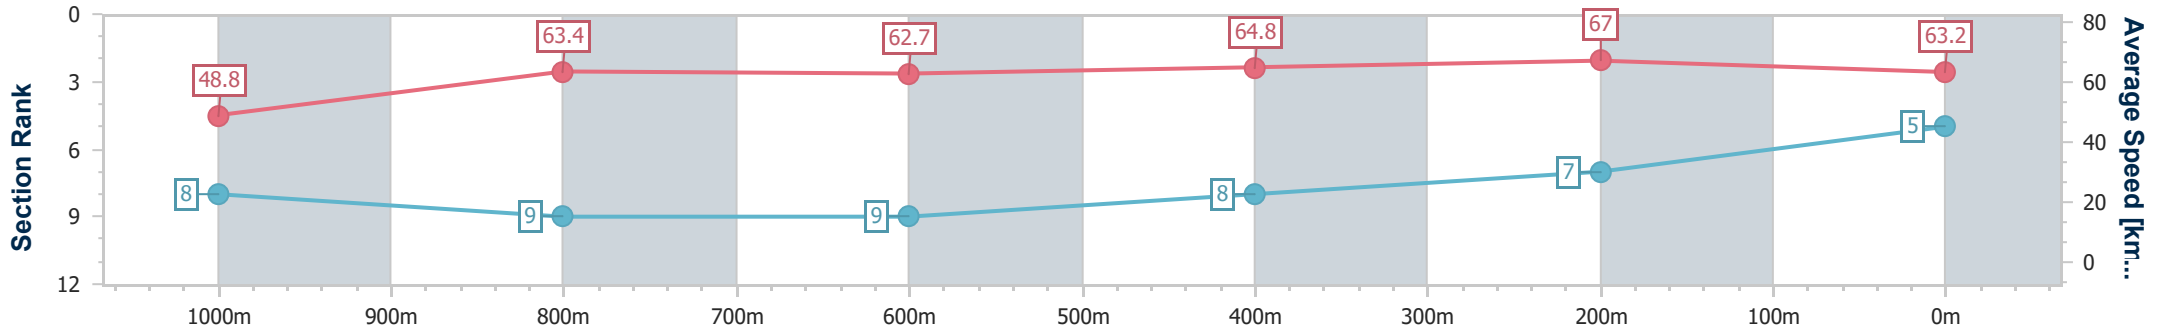

Horse/Jockey Name	Yankee Hussel
Final Rank	5
Fastest Section Time (Section)	0:10.76 (400m)
Top Speed [km/h] (Section)	68.0 (400m)
Race State	Finished

Eagle Farm QLD Professional
Race 3: GALLOPERS SPORTS CLUB BENCHMARK 68
Handicap - 1200m
07 October 2023 - 12:58
Track Rating: Good 4, Weather: Fine, Rail Position: +6m Entire Course

BRISBANE
RACING CLUB

Section	Overall	1000m	800m	600m	400m	200m								
Section Times	1:11.28 [5] (0:14.77)	0:56.51 [8] (0:11.58)	0:44.93 [9] (0:11.62)	0:33.31 [9] (0:11.14)	0:22.17 [8] (0:10.76)	0:11.41 [7] (0:11.41)								
Average Speed [km/h]	48.8	63.4	62.7	64.8	67.0	63.2								
Top Speed [km/h]	61.4	64.6	63.3	66.9	68.0	66.7								
Avg. Dist. to Rail [m]	5.5	3.9	3.1	0.7	3.5	6.2								
Avg. Stride Freq. [Hz]	2.2	2.3	2.3	2.3	2.3	2.3								
Avg. Stride Length [m]	6.2	7.6	7.7	7.6	8.1	7.5								

- [ ] Ranking at each section and finish
- -.-.- No data available at this section
- NA No data available