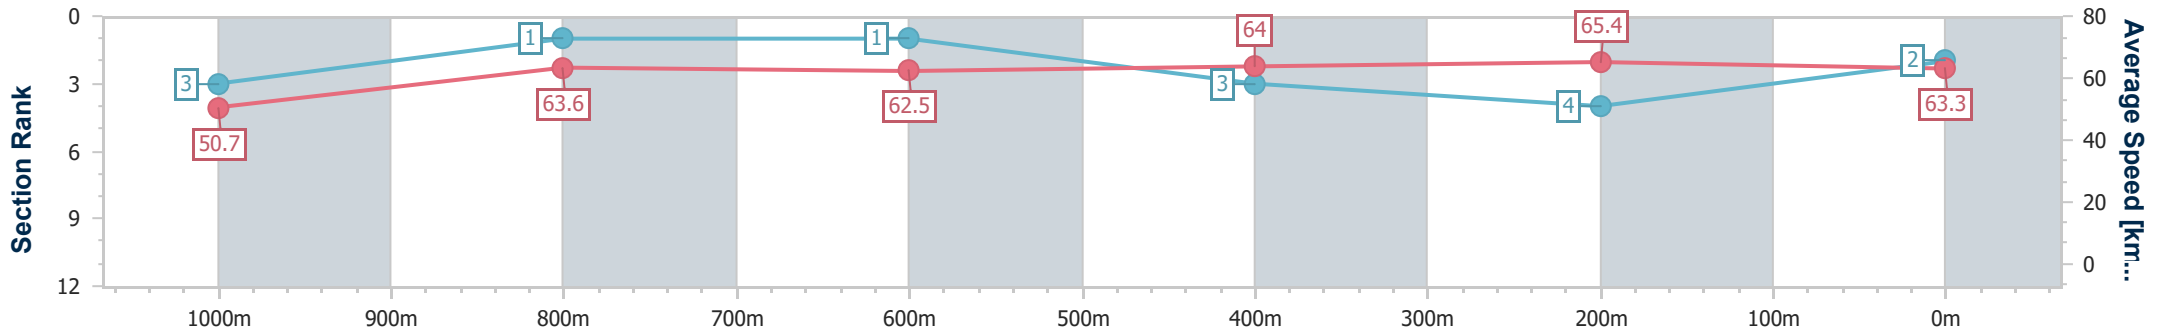

Horse/Jockey Name	Brocky
Final Rank	2
Fastest Section Time (Section)	0:11.02 (400m)
Top Speed [km/h] (Section)	66.1 (400m)
Race State	Finished

Eagle Farm QLD Professional
Race 3: GALLOPERS SPORTS CLUB BENCHMARK 68
Handicap - 1200m
07 October 2023 - 12:58
Track Rating: Good 4, Weather: Fine, Rail Position: +6m Entire Course

BRISBANE
RACING CLUB

Section	Overall	1000m	800m	600m	400m	200m
Section Times	1:11.02 [2] (0:14.24)	0:56.78 [3] (0:11.42)	0:45.36 [1] (0:11.60)	0:33.76 [1] (0:11.36)	0:22.40 [3] (0:11.02)	0:11.38 [4] (0:11.38)
Average Speed [km/h]	50.7	63.6	62.5	64.0	65.4	63.3
Top Speed [km/h]	63.9	64.6	63.1	65.6	66.1	65.2
Avg. Dist. to Rail [m]	2.5	2.1	1.5	2.0	2.6	3.0
Avg. Stride Freq. [Hz]	2.3	2.4	2.4	2.4	2.5	2.5
Avg. Stride Length [m]	6.1	7.4	7.3	7.2	7.0	7.0

- [ ] Ranking at each section and finish
- -.-.- No data available at this section
- NA No data available