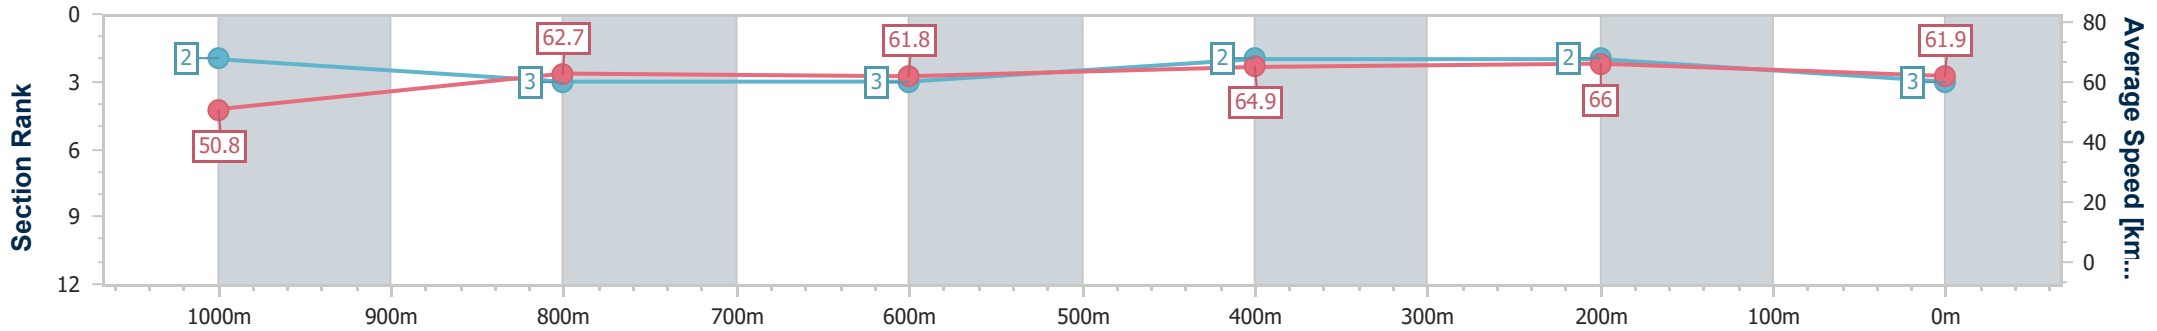

Horse/Jockey Name	Script Writer
Final Rank	3
Fastest Section Time (Section)	0:10.91 (400m)
Top Speed [km/h] (Section)	67.5 (600m)
Race State	Finished

Eagle Farm QLD Professional
Race 3: GALLOPERS SPORTS CLUB BENCHMARK 68
Handicap - 1200m
07 October 2023 - 12:58
Track Rating: Good 4, Weather: Fine, Rail Position: +6m Entire Course

BRISBANE
RACING CLUB

Section	Overall	1000m	800m	600m	400m	200m
Section Times	1:11.07 [3] (0:14.20)	0:56.87 [2] (0:11.55)	0:45.32 [3] (0:11.69)	0:33.63 [3] (0:11.09)	0:22.54 [2] (0:10.91)	0:11.63 [2] (0:11.63)
Average Speed [km/h]	50.8	62.7	61.8	64.9	66.0	61.9
Top Speed [km/h]	63.8	64.3	62.6	67.5	66.6	65.8
Avg. Dist. to Rail [m]	1.0	1.4	0.6	0.2	0.5	0.7
Avg. Stride Freq. [Hz]	2.3	2.4	2.3	2.4	2.5	2.4
Avg. Stride Length [m]	6.2	7.3	7.3	7.4	7.4	7.1

- [ ] Ranking at each section and finish
- -.-.- No data available at this section
- NA No data available