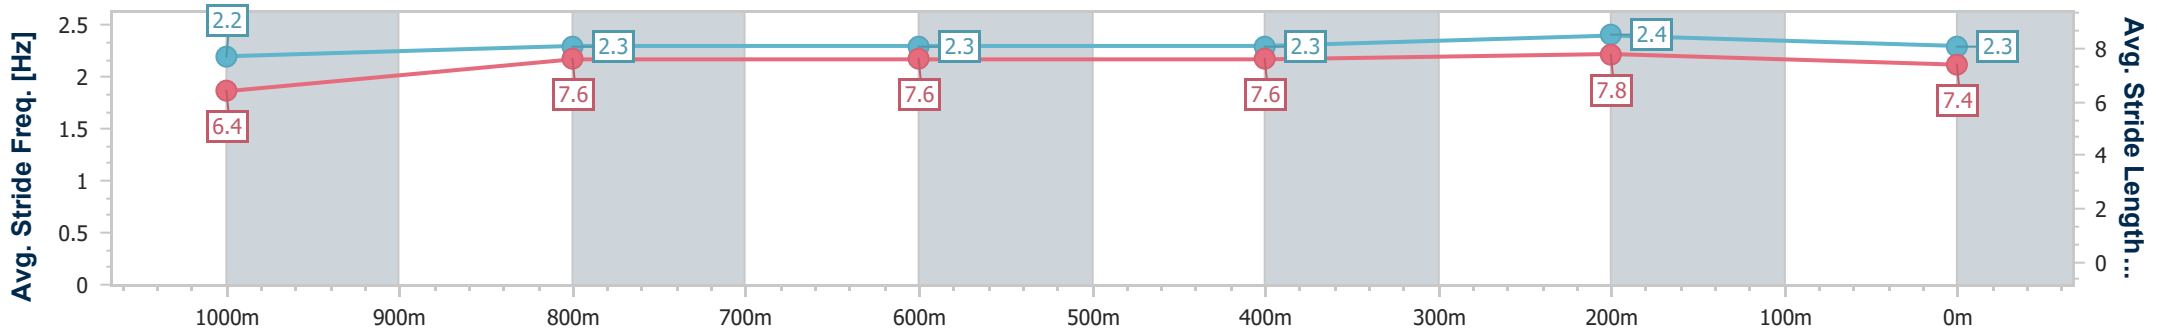

BRISBANE
 RACING CLUB

Section	Overall	1000m	800m	600m	400m	200m
Section Times	1:10.84 [1] (0:14.00)	0:56.84 [1] (0:11.67)	0:45.17 [2] (0:11.59)	0:33.58 [2] (0:11.25)	0:22.33 [1] (0:10.84)	0:11.49 [1] (0:11.49)
Average Speed [km/h]	51.6	62.2	62.2	64.1	66.4	62.7
Top Speed [km/h]	66.1	64.5	62.9	65.7	67.4	66.3
Avg. Dist. to Rail [m]	4.9	1.9	0.7	0.3	0.5	0.9
Avg. Stride Freq. [Hz]	2.2	2.3	2.3	2.3	2.4	2.3
Avg. Stride Length [m]	6.4	7.6	7.6	7.6	7.8	7.4