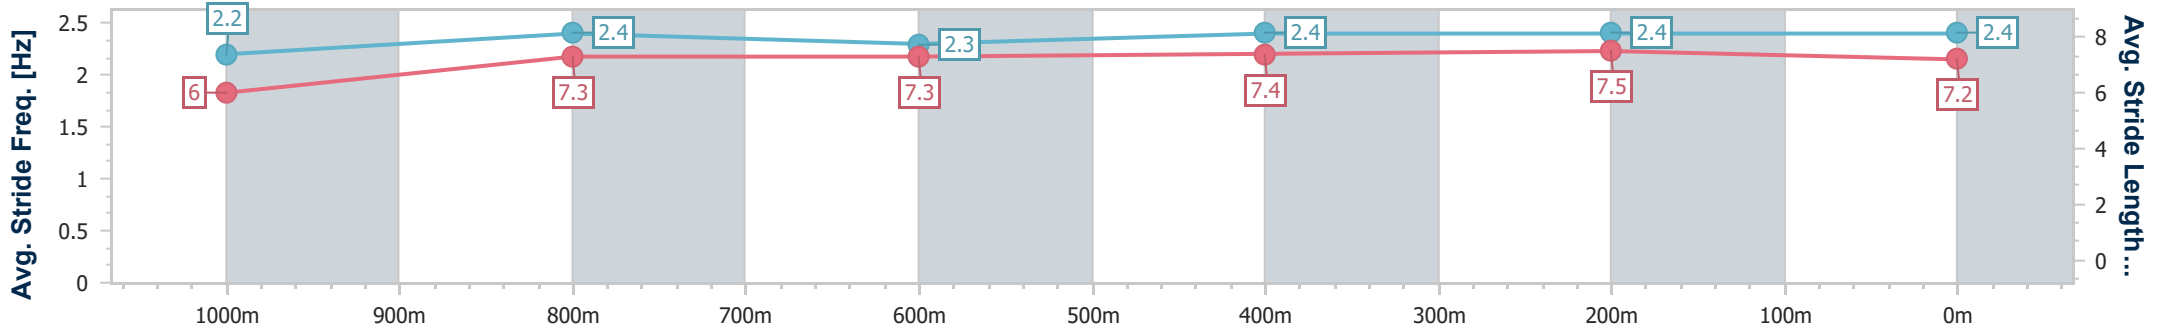

Horse/Jockey Name	Americana Magic
Final Rank	9
Fastest Section Time (Section)	0:10.86 (400m)
Top Speed [km/h] (Section)	67.6 (400m)
Race State	Finished

Eagle Farm QLD Professional
Race 3: GALLOPERS SPORTS CLUB BENCHMARK 68
Handicap - 1200m
07 October 2023 - 12:58
Track Rating: Good 4, Weather: Fine, Rail Position: +6m Entire Course

BRISBANE
RACING CLUB

Section	Overall	1000m	800m	600m	400m	200m
Section Times	1:11.78 [9] (0:14.89)	0:56.89 [9] (0:11.34)	0:45.55 [8] (0:11.73)	0:33.82 [8] (0:11.24)	0:22.58 [9] (0:10.86)	0:11.72 [9] (0:11.72)
Average Speed [km/h]	48.4	63.7	61.7	65.0	66.4	61.4
Top Speed [km/h]	62.7	66.1	62.6	66.2	67.6	64.5
Avg. Dist. to Rail [m]	3.7	0.5	1.3	2.8	6.6	7.0
Avg. Stride Freq. [Hz]	2.2	2.4	2.3	2.4	2.4	2.4
Avg. Stride Length [m]	6.0	7.3	7.3	7.4	7.5	7.2

- [ ] Ranking at each section and finish
- -.-.- No data available at this section
- NA No data available