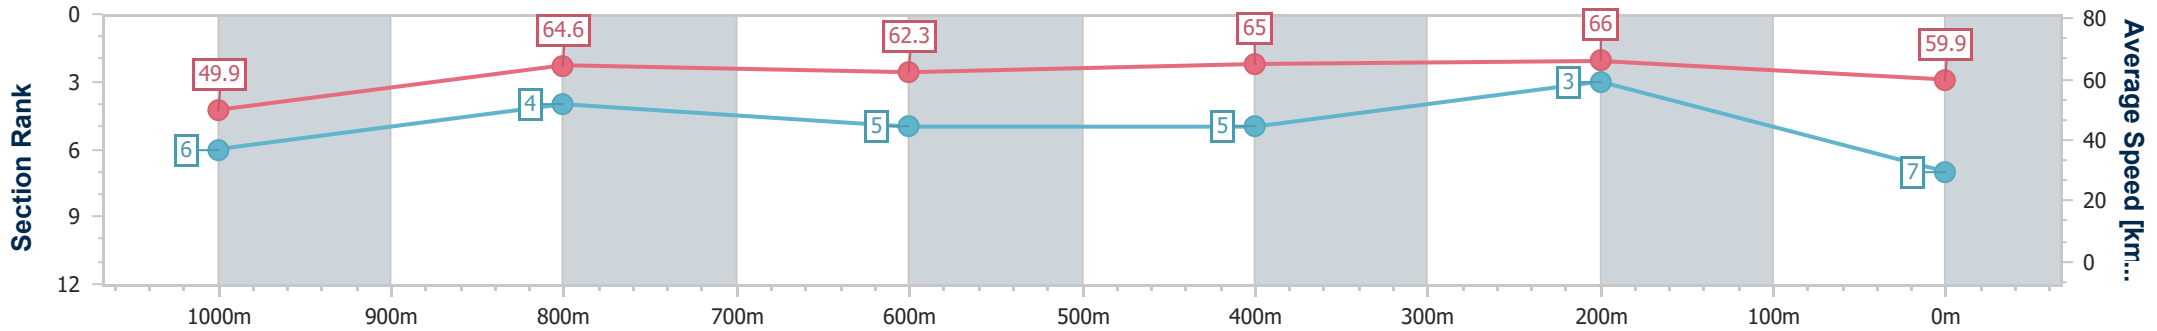

Horse/Jockey Name	Ready For Anything
Final Rank	7
Fastest Section Time (Section)	0:10.89 (400m)
Top Speed [km/h] (Section)	67.0 (400m)
Race State	Finished

Eagle Farm QLD Professional
Race 3: GALLOPERS SPORTS CLUB BENCHMARK 68
Handicap - 1200m
07 October 2023 - 12:58
Track Rating: Good 4, Weather: Fine, Rail Position: +6m Entire Course

BRISBANE
RACING CLUB

Section	Overall	1000m	800m	600m	400m	200m
Section Times	1:11.68 [7] (0:14.49)	0:57.19 [6] (0:11.35)	0:45.84 [4] (0:11.68)	0:34.16 [5] (0:11.22)	0:22.94 [5] (0:10.89)	0:12.05 [3] (0:12.05)
Average Speed [km/h]	49.9	64.6	62.3	65.0	66.0	59.9
Top Speed [km/h]	63.3	65.7	63.3	66.2	67.0	65.1
Avg. Dist. to Rail [m]	4.0	3.6	2.4	2.4	3.7	5.7
Avg. Stride Freq. [Hz]	2.3	2.4	2.3	2.4	2.5	2.3
Avg. Stride Length [m]	6.2	7.3	7.3	7.4	7.4	7.1

- [ ] Ranking at each section and finish
- -.-.- No data available at this section
- NA No data available