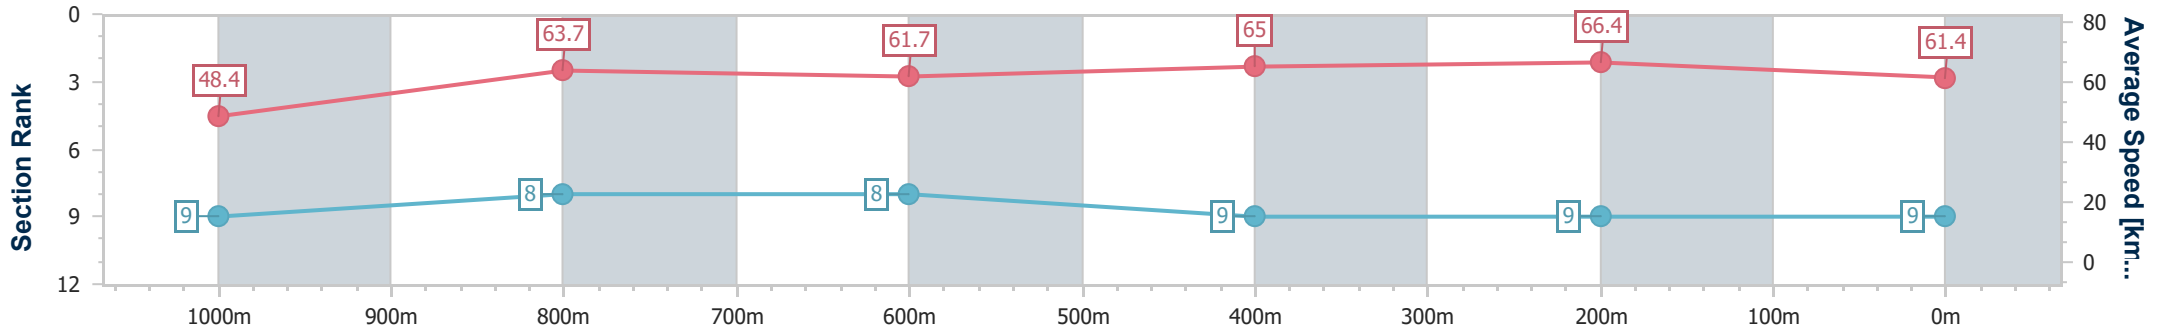

Horse/Jockey Name	Americana Magic
Final Rank	9
Fastest Section Time (Section)	0:10.86 (400m)
Top Speed [km/h] (Section)	67.6 (400m)
Race State	Finished

Eagle Farm QLD Professional
Race 3: GALLOPERS SPORTS CLUB BENCHMARK 68
Handicap - 1200m
07 October 2023 - 12:58
Track Rating: Good 4, Weather: Fine, Rail Position: +6m Entire Course

BRISBANE
RACING CLUB

Section	Overall	1000m	800m	600m	400m	200m
Section Times	1:11.78 [9] (0:14.89)	0:56.89 [9] (0:11.34)	0:45.55 [8] (0:11.73)	0:33.82 [8] (0:11.24)	0:22.58 [9] (0:10.86)	0:11.72 [9] (0:11.72)
Average Speed [km/h]	48.4	63.7	61.7	65.0	66.4	61.4
Top Speed [km/h]	62.7	66.1	62.6	66.2	67.6	64.5
Avg. Dist. to Rail [m]	3.7	0.5	1.3	2.8	6.6	7.0
Avg. Stride Freq. [Hz]	2.2	2.4	2.3	2.4	2.4	2.4
Avg. Stride Length [m]	6.0	7.3	7.3	7.4	7.5	7.2

- [ ] Ranking at each section and finish
- -.-.- No data available at this section
- NA No data available