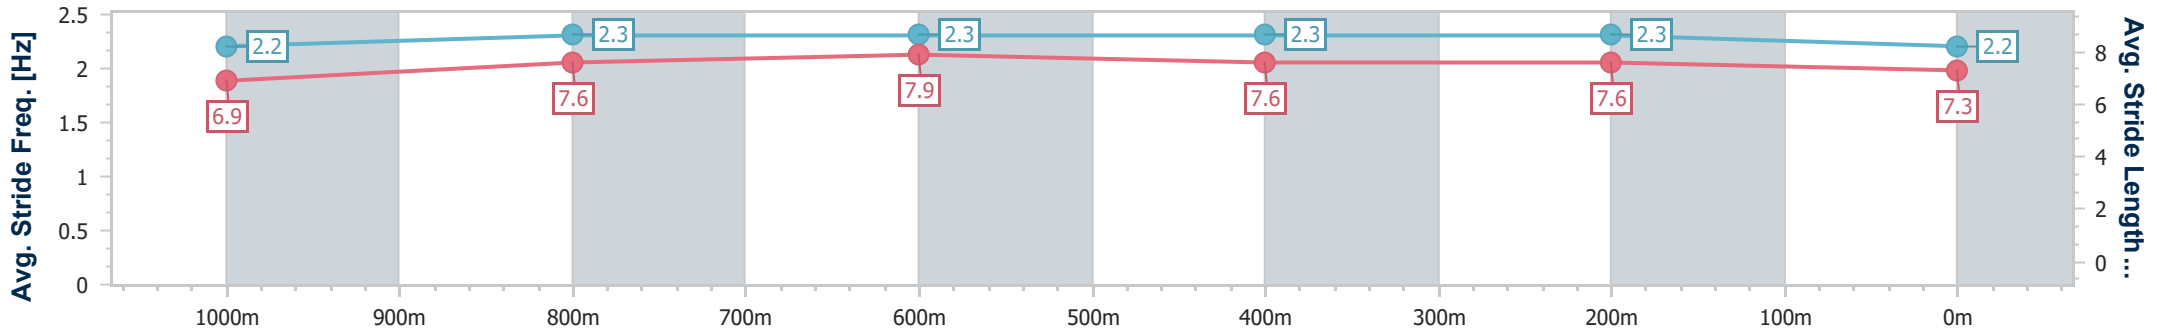

Eagle Farm QLD Professional

Race 6: DRINKWISE BENCHMARK 75 Handicap - 1200m

07 October 2023 - 14:43

Track Rating: Good 4, Weather: Fine, Rail Position: +6m Entire Course

BRISBANE RACING CLUB

Section	Overall	1000m	800m	600m	400m	200m
Section Times	1:11.18 [7] (0:14.27)	0:56.91 [8] (0:11.33)	0:45.58 [8] (0:11.19)	0:34.39 [8] (0:11.29)	0:23.10 [8] (0:10.99)	0:12.11 [8] (0:12.11)
Average Speed [km/h]	50.6	64.4	65.2	64.6	65.6	59.4
Top Speed [km/h]	64.7	65.2	67.2	66.7	68.0	63.3
Avg. Dist. to Rail [m]	2.7	2.8	3.2	2.3	6.1	5.5
Avg. Stride Freq. [Hz]	2.2	2.3	2.3	2.3	2.3	2.2
Avg. Stride Length [m]	6.9	7.6	7.9	7.6	7.6	7.3