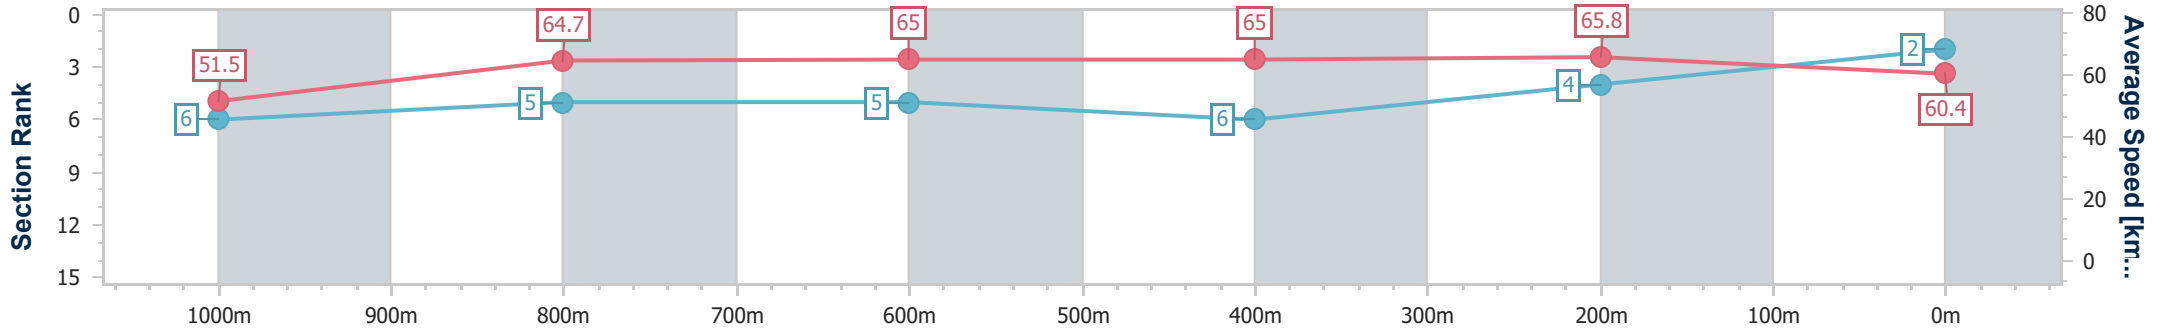

Eagle Farm QLD Professional

Race 6: DRINKWISE BENCHMARK 75 Handicap - 1200m

07 October 2023 - 14:43

Track Rating: Good 4, Weather: Fine, Rail Position: +6m Entire Course

BRISBANE RACING CLUB

Section	Overall	1000m	800m	600m	400m	200m
Section Times	1:10.65 [2] (0:14.01)	0:56.64 [6] (0:11.23)	0:45.41 [5] (0:11.26)	0:34.15 [5] (0:11.29)	0:22.86 [6] (0:10.96)	0:11.90 [4] (0:11.90)
Average Speed [km/h]	51.5	64.7	65.0	65.0	65.8	60.4
Top Speed [km/h]	64.7	65.2	66.1	66.9	67.0	64.9
Avg. Dist. to Rail [m]	4.7	1.9	3.7	4.4	6.6	6.0
Avg. Stride Freq. [Hz]	2.3	2.3	2.3	2.4	2.4	2.3
Avg. Stride Length [m]	6.7	7.7	7.7	7.6	7.5	7.2