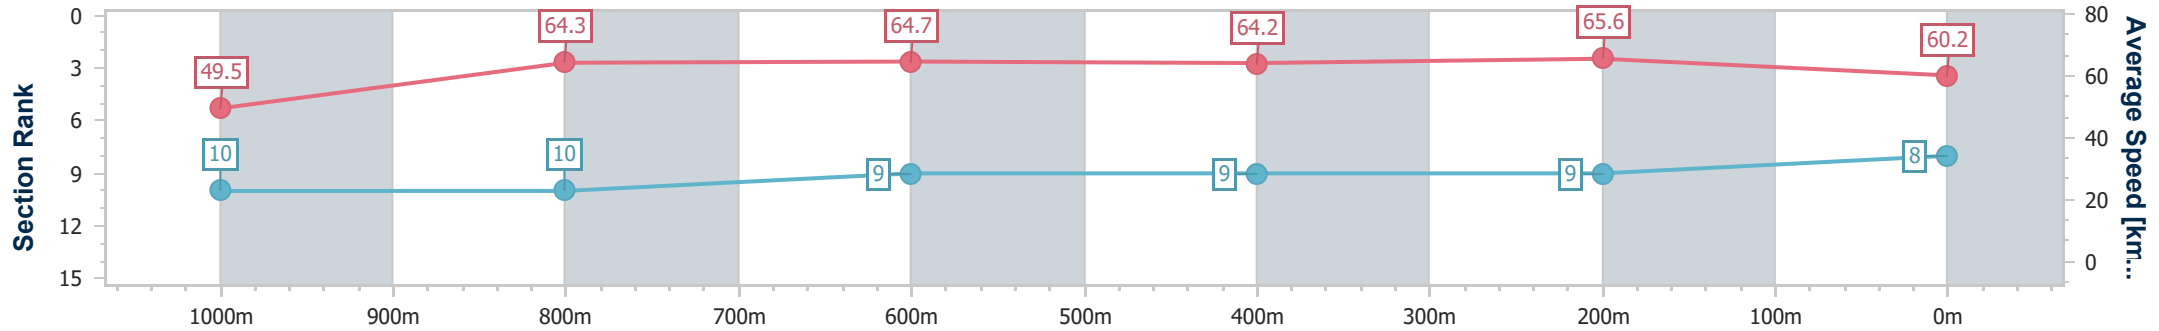

Eagle Farm QLD Professional

Race 6: DRINKWISE BENCHMARK 75 Handicap - 1200m

07 October 2023 - 14:43

Track Rating: Good 4, Weather: Fine, Rail Position: +6m Entire Course

BRISBANE RACING CLUB

Section	Overall	1000m	800m	600m	400m	200m
Section Times	1:11.19 [8] (0:14.58)	0:56.61 [10] (0:11.21)	0:45.40 [10] (0:11.17)	0:34.23 [9] (0:11.29)	0:22.94 [9] (0:10.97)	0:11.97 [9] (0:11.97)
Average Speed [km/h]	49.5	64.3	64.7	64.2	65.6	60.2
Top Speed [km/h]	62.6	65.2	65.9	67.1	66.7	64.5
Avg. Dist. to Rail [m]	2.6	0.3	0.6	1.4	0.8	1.0
Avg. Stride Freq. [Hz]	2.2	2.3	2.3	2.3	2.4	2.3
Avg. Stride Length [m]	6.9	7.7	7.8	7.7	7.5	7.2

- [] Ranking at each section and finish
- .-.- No data available at this section
- NA No data available

Horse/Jockey Name	Roll Up
Final Rank	9
Fastest Section Time (Section)	0:11.22 (800m)
Top Speed [km/h] (Section)	65.8 (600m)
Race State	Finished