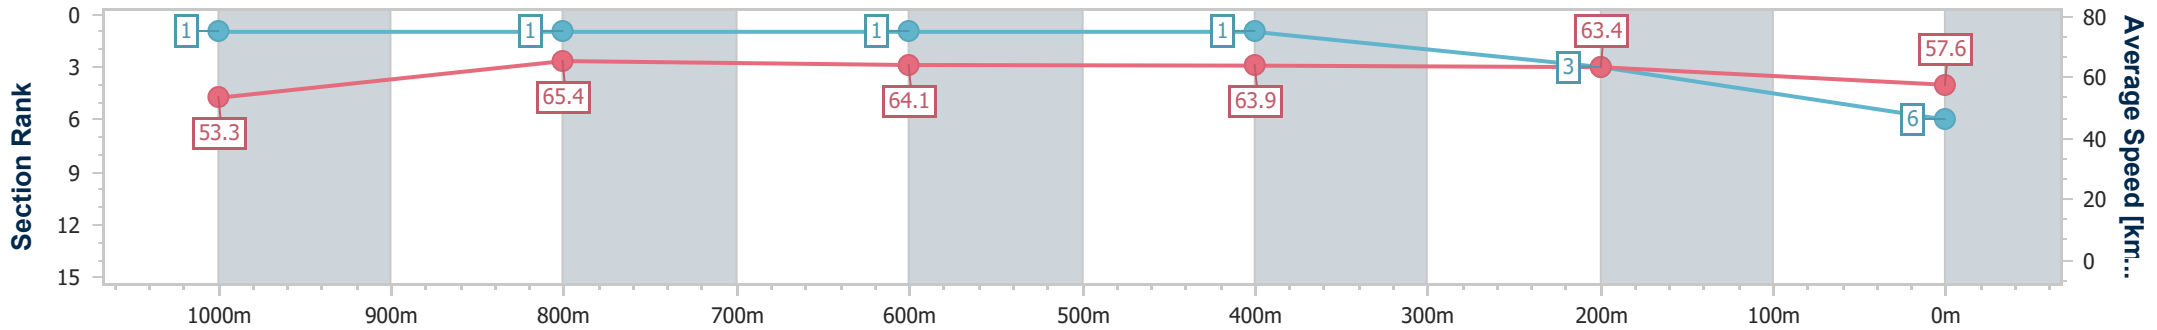

Eagle Farm QLD Professional

Race 6: DRINKWISE BENCHMARK 75 Handicap - 1200m

07 October 2023 - 14:43

Track Rating: Good 4, Weather: Fine, Rail Position: +6m Entire Course

BRISBANE RACING CLUB

Section	Overall	1000m	800m	600m	400m	200m
Section Times	1:11.16 [6] (0:13.55)	0:57.61 [1] (0:11.10)	0:46.51 [1] (0:11.34)	0:35.17 [1] (0:11.32)	0:23.85 [1] (0:11.35)	0:12.50 [3] (0:12.50)
Average Speed [km/h]	53.3	65.4	64.1	63.9	63.4	57.6
Top Speed [km/h]	67.5	66.3	66.0	65.9	65.9	62.2
Avg. Dist. to Rail [m]	3.9	1.8	2.1	0.8	0.6	0.2
Avg. Stride Freq. [Hz]	2.4	2.4	2.4	2.4	2.4	2.3
Avg. Stride Length [m]	6.7	7.6	7.5	7.4	7.2	7.0