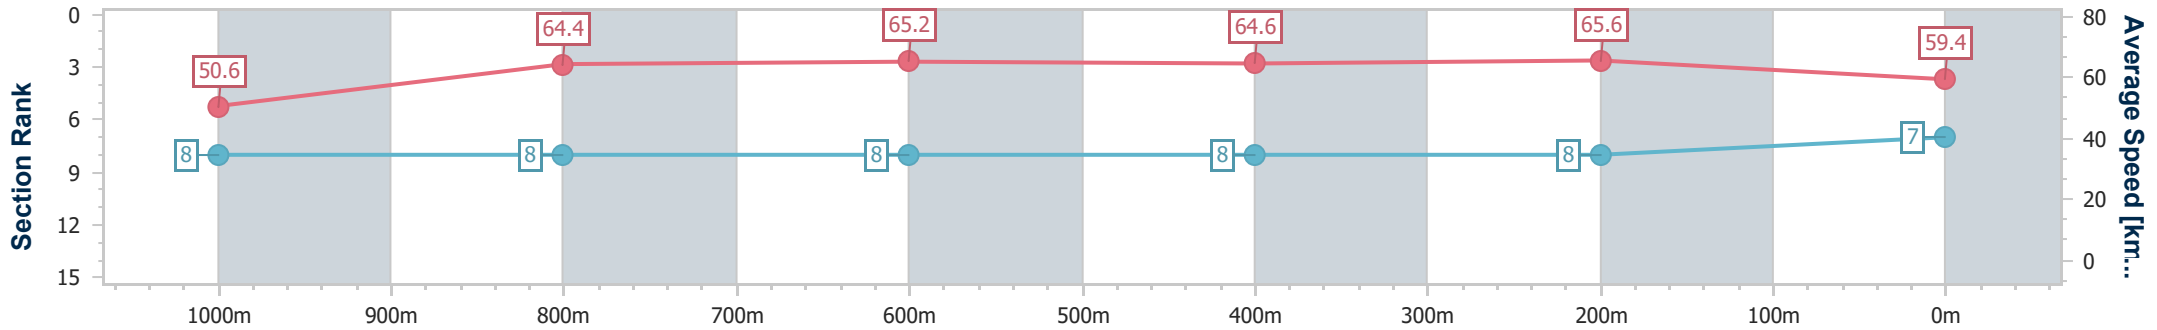

Eagle Farm QLD Professional

Race 6: DRINKWISE BENCHMARK 75 Handicap - 1200m

07 October 2023 - 14:43

Track Rating: Good 4, Weather: Fine, Rail Position: +6m Entire Course

BRISBANE RACING CLUB

Section	Overall	1000m	800m	600m	400m	200m
Section Times	1:11.18 [7] (0:14.27)	0:56.91 [8] (0:11.33)	0:45.58 [8] (0:11.19)	0:34.39 [8] (0:11.29)	0:23.10 [8] (0:10.99)	0:12.11 [8] (0:12.11)
Average Speed [km/h]	50.6	64.4	65.2	64.6	65.6	59.4
Top Speed [km/h]	64.7	65.2	67.2	66.7	68.0	63.3
Avg. Dist. to Rail [m]	2.7	2.8	3.2	2.3	6.1	5.5
Avg. Stride Freq. [Hz]	2.2	2.3	2.3	2.3	2.3	2.2
Avg. Stride Length [m]	6.9	7.6	7.9	7.6	7.6	7.3