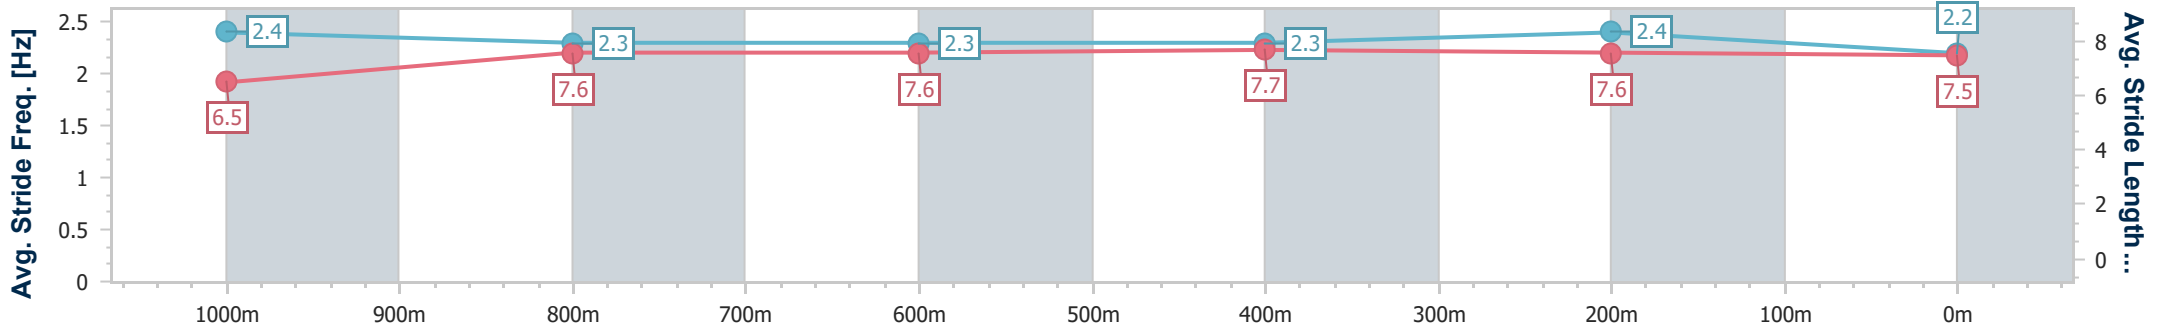

Eagle Farm QLD Professional

Race 6: DRINKWISE BENCHMARK 75 Handicap - 1200m

07 October 2023 - 14:43

Track Rating: Good 4, Weather: Fine, Rail Position: +6m Entire Course

BRISBANE RACING CLUB

Section	Overall	1000m	800m	600m	400m	200m
Section Times	1:10.69 [3] (0:13.96)	0:56.73 [5] (0:11.33)	0:45.40 [6] (0:11.24)	0:34.16 [6] (0:11.09)	0:23.07 [4] (0:11.15)	0:11.92 [5] (0:11.92)
Average Speed [km/h]	51.6	64.1	64.3	64.3	64.6	60.5
Top Speed [km/h]	65.1	65.4	65.0	65.7	65.7	63.3
Avg. Dist. to Rail [m]	1.7	1.9	0.7	1.0	2.3	2.3
Avg. Stride Freq. [Hz]	2.4	2.3	2.3	2.3	2.4	2.2
Avg. Stride Length [m]	6.5	7.6	7.6	7.7	7.6	7.5