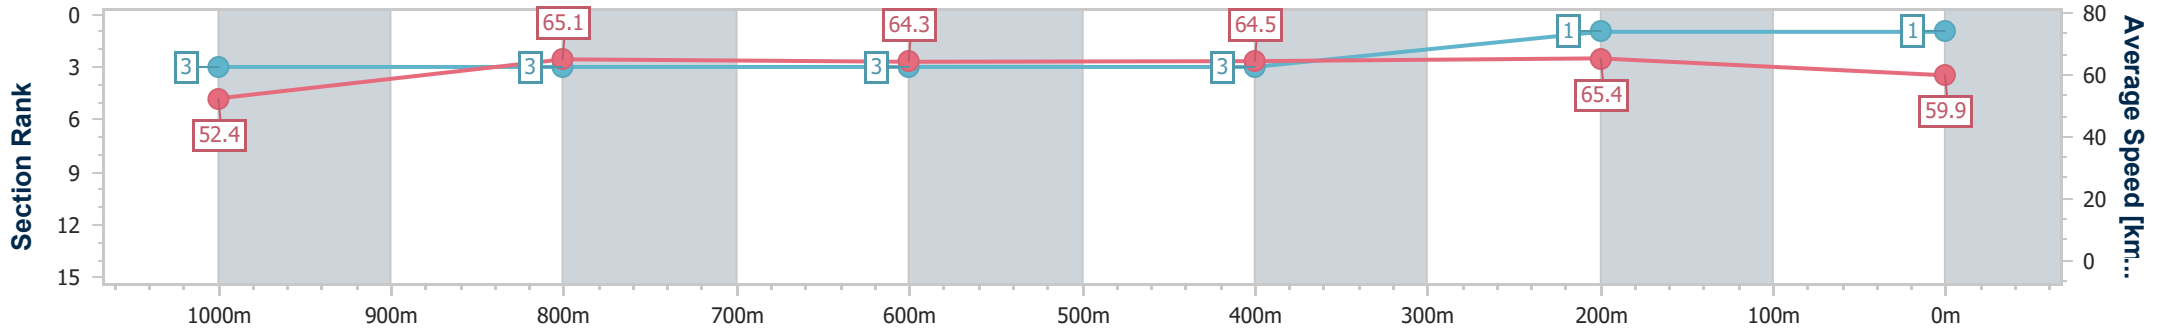

07 October 2023 - 14:43

Track Rating: Good 4, Weather: Fine, Rail Position: +6m Entire Course

BRISBANE RACING CLUB

Section	Overall	1000m	800m	600m	400m	200m
Section Times	1:10.55 [1] (0:13.77)	0:56.78 [3] (0:11.14)	0:45.64 [3] (0:11.30)	0:34.34 [3] (0:11.33)	0:23.01 [3] (0:11.01)	0:12.00 [1] (0:12.00)
Average Speed [km/h]	52.4	65.1	64.3	64.5	65.4	59.9
Top Speed [km/h]	65.3	66.0	65.1	66.7	66.7	63.9
Avg. Dist. to Rail [m]	0.8	1.4	2.2	3.5	4.0	2.2
Avg. Stride Freq. [Hz]	2.3	2.3	2.3	2.3	2.3	2.2
Avg. Stride Length [m]	6.9	7.8	7.9	7.9	7.7	7.4