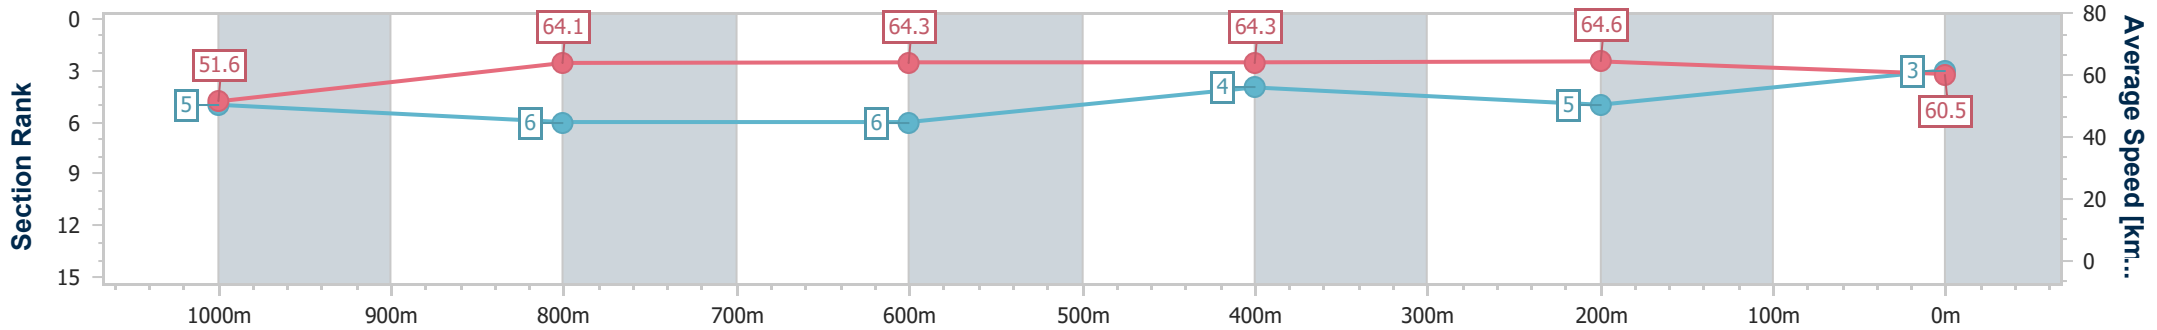

Eagle Farm QLD Professional

Race 6: DRINKWISE BENCHMARK 75 Handicap - 1200m

07 October 2023 - 14:43

Track Rating: Good 4, Weather: Fine, Rail Position: +6m Entire Course

BRISBANE RACING CLUB

Section	Overall	1000m	800m	600m	400m	200m
Section Times	1:10.69 [3] (0:13.96)	0:56.73 [5] (0:11.33)	0:45.40 [6] (0:11.24)	0:34.16 [6] (0:11.09)	0:23.07 [4] (0:11.15)	0:11.92 [5] (0:11.92)
Average Speed [km/h]	51.6	64.1	64.3	64.3	64.6	60.5
Top Speed [km/h]	65.1	65.4	65.0	65.7	65.7	63.3
Avg. Dist. to Rail [m]	1.7	1.9	0.7	1.0	2.3	2.3
Avg. Stride Freq. [Hz]	2.4	2.3	2.3	2.3	2.4	2.2
Avg. Stride Length [m]	6.5	7.6	7.6	7.7	7.6	7.5