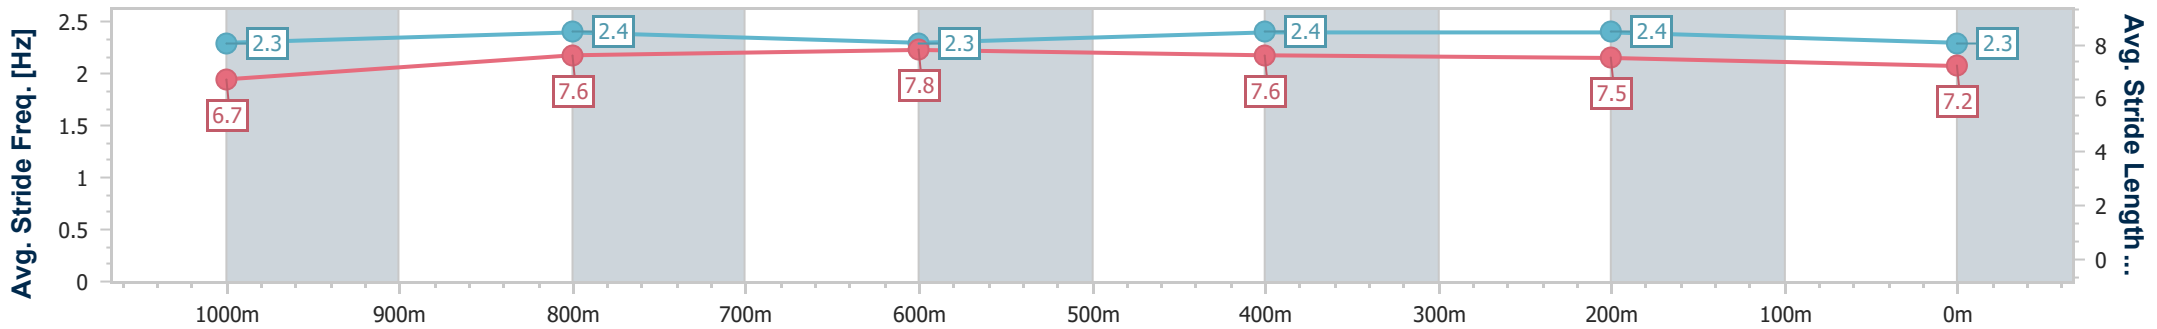

Eagle Farm QLD Professional

Race 6: DRINKWISE BENCHMARK 75 Handicap - 1200m

07 October 2023 - 14:43

Track Rating: Good 4, Weather: Fine, Rail Position: +6m Entire Course

BRISBANE RACING CLUB

Section	Overall	1000m	800m	600m	400m	200m
Section Times	1:11.08 [5] (0:14.20)	0:56.88 [7] (0:11.20)	0:45.68 [7] (0:11.22)	0:34.46 [7] (0:11.29)	0:23.17 [7] (0:11.05)	0:12.12 [7] (0:12.12)
Average Speed [km/h]	50.7	64.7	64.8	64.8	65.1	59.5
Top Speed [km/h]	64.5	65.9	65.5	66.7	66.6	63.3
Avg. Dist. to Rail [m]	0.7	1.2	2.5	2.9	2.8	3.5
Avg. Stride Freq. [Hz]	2.3	2.4	2.3	2.4	2.4	2.3
Avg. Stride Length [m]	6.7	7.6	7.8	7.6	7.5	7.2