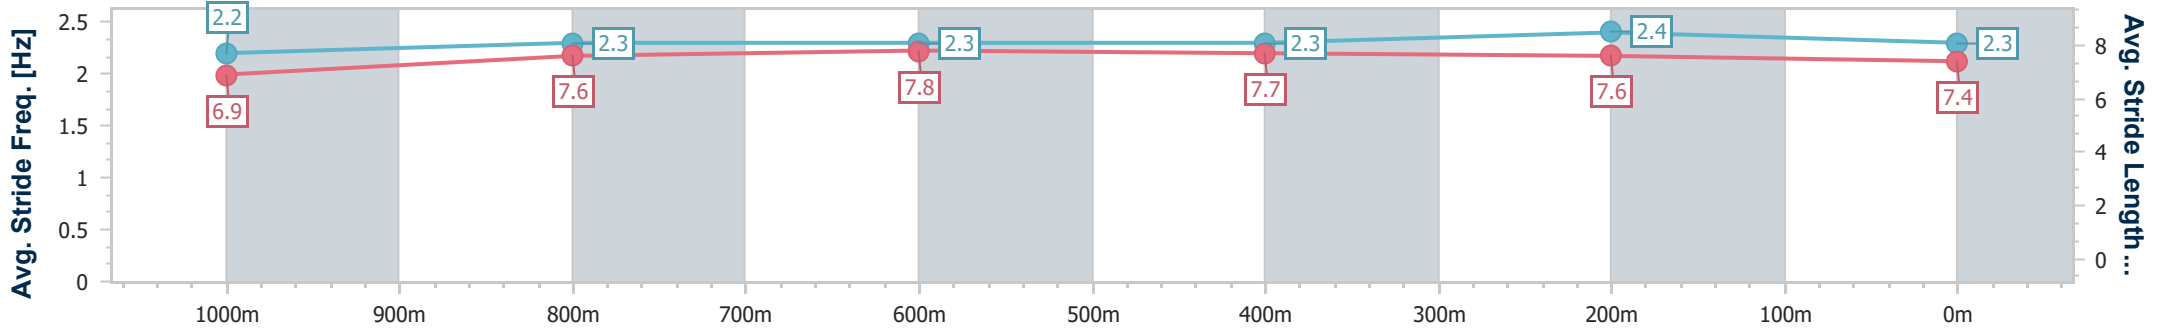

- [] Ranking at each section and finish
- .-.- No data available at this section
- NA No data available

Horse/Jockey Name	Five Oxford
Final Rank	10
Fastest Section Time (Section)	0:11.06 (400m)
Top Speed [km/h] (Section)	66.7 (800m)
Race State	Finished

Eagle Farm QLD Professional

Race 6: DRINKWISE BENCHMARK 75 Handicap - 1200m

07 October 2023 - 14:43

Track Rating: Good 4, Weather: Fine, Rail Position: +6m Entire Course

BRISBANE RACING CLUB

Section	Overall	1000m	800m	600m	400m	200m
Section Times	1:11.50 [10] (0:14.31)	0:57.19 [9] (0:11.35)	0:45.84 [9] (0:11.30)	0:34.54 [9] (0:11.41)	0:23.13 [10] (0:11.06)	0:12.07 [10] (0:12.07)
Average Speed [km/h]	50.5	64.1	64.5	64.3	65.1	59.7
Top Speed [km/h]	65.3	65.9	66.7	66.3	66.5	63.3
Avg. Dist. to Rail [m]	6.2	2.8	2.6	3.8	5.1	5.3
Avg. Stride Freq. [Hz]	2.2	2.3	2.3	2.3	2.4	2.3
Avg. Stride Length [m]	6.9	7.6	7.8	7.7	7.6	7.4

- [] Ranking at each section and finish
- .-.- No data available at this section
- NA No data available