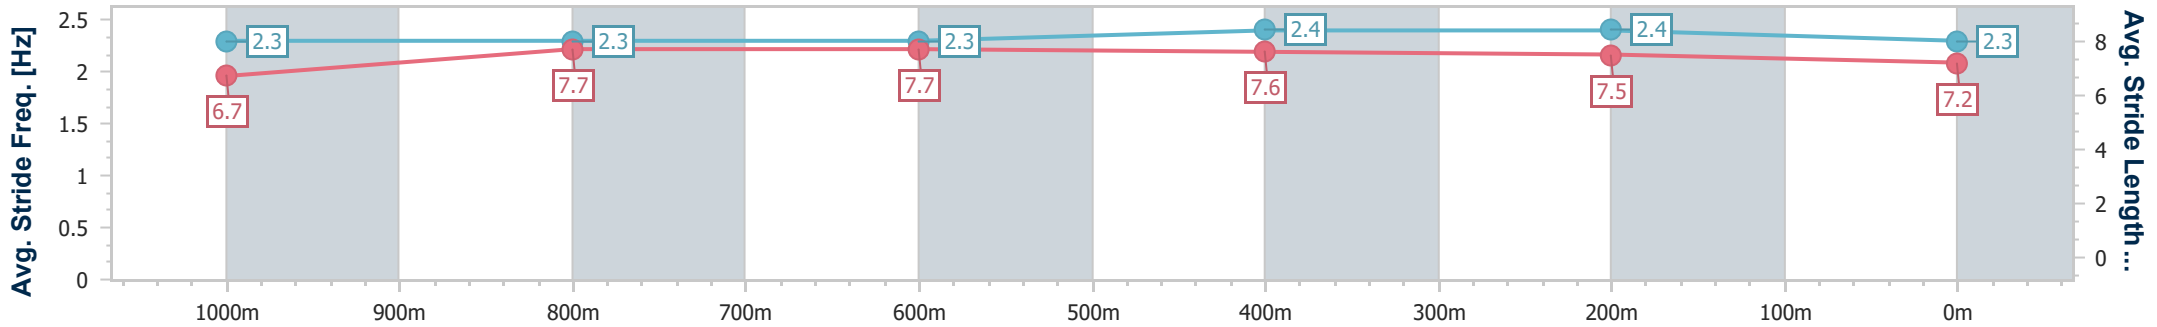

Eagle Farm QLD Professional

Race 6: DRINKWISE BENCHMARK 75 Handicap - 1200m

07 October 2023 - 14:43

Track Rating: Good 4, Weather: Fine, Rail Position: +6m Entire Course

BRISBANE RACING CLUB

Section	Overall	1000m	800m	600m	400m	200m
Section Times	1:10.65 [2] (0:14.01)	0:56.64 [6] (0:11.23)	0:45.41 [5] (0:11.26)	0:34.15 [5] (0:11.29)	0:22.86 [6] (0:10.96)	0:11.90 [4] (0:11.90)
Average Speed [km/h]	51.5	64.7	65.0	65.0	65.8	60.4
Top Speed [km/h]	64.7	65.2	66.1	66.9	67.0	64.9
Avg. Dist. to Rail [m]	4.7	1.9	3.7	4.4	6.6	6.0
Avg. Stride Freq. [Hz]	2.3	2.3	2.3	2.4	2.4	2.3
Avg. Stride Length [m]	6.7	7.7	7.7	7.6	7.5	7.2