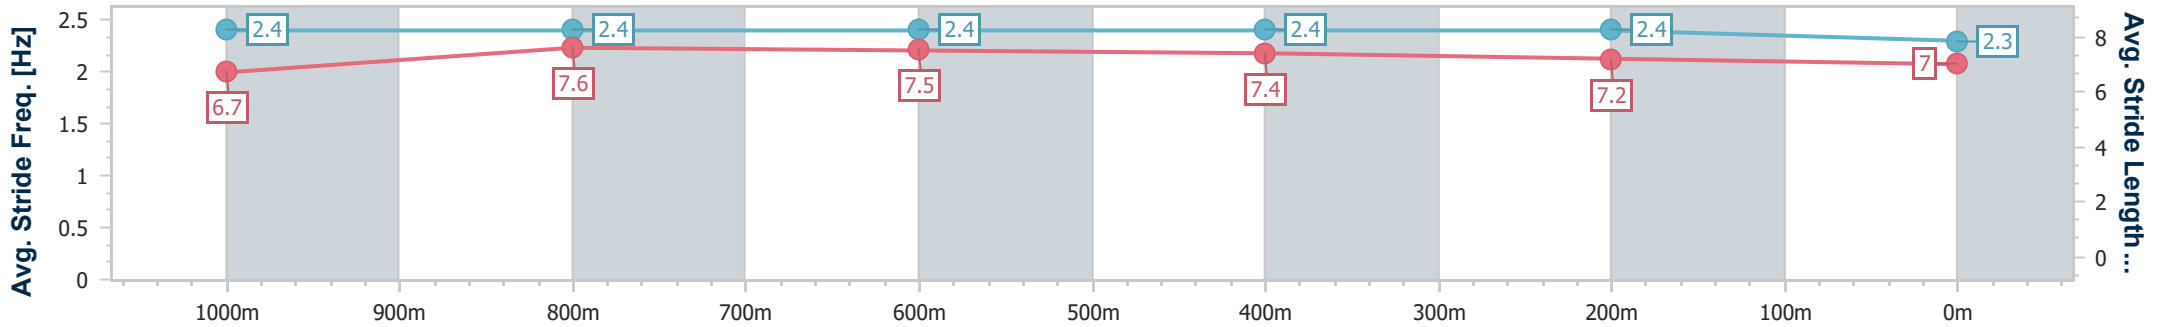

Eagle Farm QLD Professional

Race 6: DRINKWISE BENCHMARK 75 Handicap - 1200m

07 October 2023 - 14:43

Track Rating: Good 4, Weather: Fine, Rail Position: +6m Entire Course

BRISBANE RACING CLUB

Section	Overall	1000m	800m	600m	400m	200m
Section Times	1:11.16 [6] (0:13.55)	0:57.61 [1] (0:11.10)	0:46.51 [1] (0:11.34)	0:35.17 [1] (0:11.32)	0:23.85 [1] (0:11.35)	0:12.50 [3] (0:12.50)
Average Speed [km/h]	53.3	65.4	64.1	63.9	63.4	57.6
Top Speed [km/h]	67.5	66.3	66.0	65.9	65.9	62.2
Avg. Dist. to Rail [m]	3.9	1.8	2.1	0.8	0.6	0.2
Avg. Stride Freq. [Hz]	2.4	2.4	2.4	2.4	2.4	2.3
Avg. Stride Length [m]	6.7	7.6	7.5	7.4	7.2	7.0