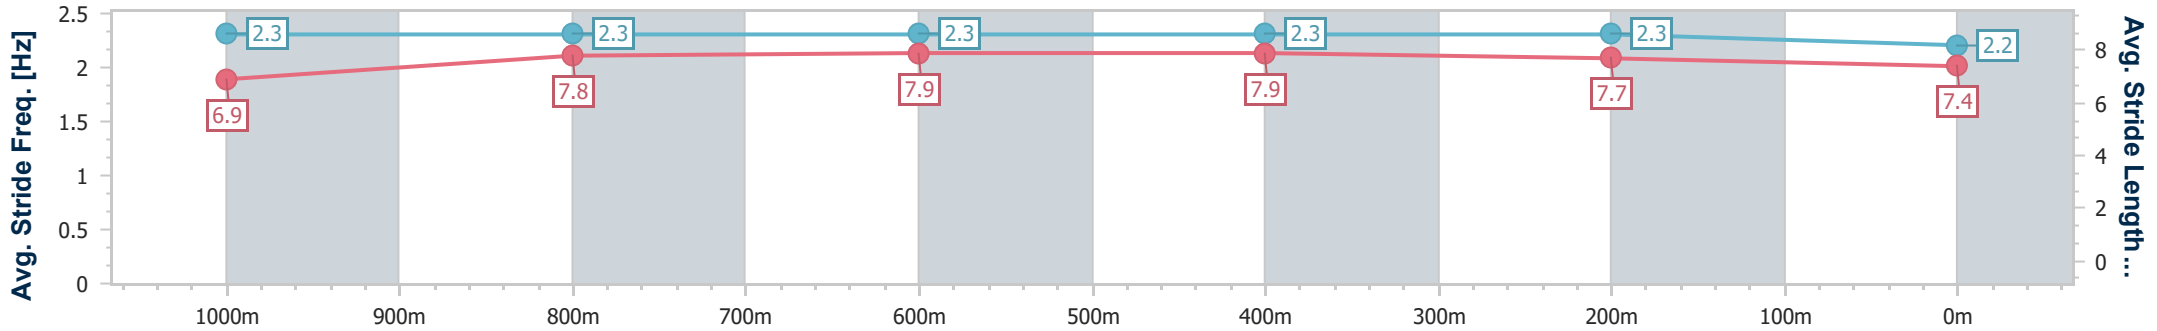

07 October 2023 - 14:43

Track Rating: Good 4, Weather: Fine, Rail Position: +6m Entire Course

BRISBANE RACING CLUB

Section	Overall	1000m	800m	600m	400m	200m
Section Times	1:10.55 [1] (0:13.77)	0:56.78 [3] (0:11.14)	0:45.64 [3] (0:11.30)	0:34.34 [3] (0:11.33)	0:23.01 [3] (0:11.01)	0:12.00 [1] (0:12.00)
Average Speed [km/h]	52.4	65.1	64.3	64.5	65.4	59.9
Top Speed [km/h]	65.3	66.0	65.1	66.7	66.7	63.9
Avg. Dist. to Rail [m]	0.8	1.4	2.2	3.5	4.0	2.2
Avg. Stride Freq. [Hz]	2.3	2.3	2.3	2.3	2.3	2.2
Avg. Stride Length [m]	6.9	7.8	7.9	7.9	7.7	7.4