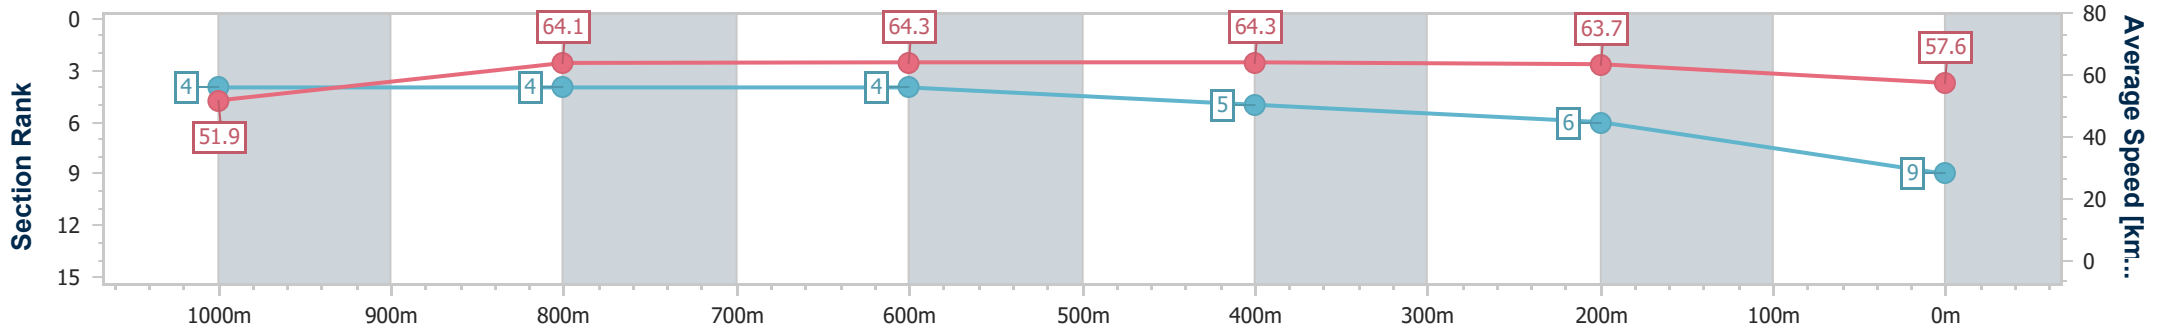

- [] Ranking at each section and finish
- .-.- No data available at this section
- NA No data available

Horse/Jockey Name	Roll Up
Final Rank	9
Fastest Section Time (Section)	0:11.22 (800m)
Top Speed [km/h] (Section)	65.8 (600m)
Race State	Finished

Eagle Farm QLD Professional

Race 6: DRINKWISE BENCHMARK 75 Handicap - 1200m

07 October 2023 - 14:43

Track Rating: Good 4, Weather: Fine, Rail Position: +6m Entire Course

BRISBANE RACING CLUB

Section	Overall	1000m	800m	600m	400m	200m
Section Times	1:11.42 [9] (0:13.88)	0:57.54 [4] (0:11.26)	0:46.28 [4] (0:11.22)	0:35.06 [4] (0:11.26)	0:23.80 [5] (0:11.31)	0:12.49 [6] (0:12.49)
Average Speed [km/h]	51.9	64.1	64.3	64.3	63.7	57.6
Top Speed [km/h]	64.4	64.7	65.6	65.8	65.5	62.8
Avg. Dist. to Rail [m]	0.4	0.4	0.8	1.3	4.4	4.6
Avg. Stride Freq. [Hz]	2.2	2.3	2.3	2.3	2.3	2.2
Avg. Stride Length [m]	7.0	7.7	7.7	7.6	7.4	7.2

- [] Ranking at each section and finish
- .-.- No data available at this section
- NA No data available

Horse/Jockey Name	Five Oxford
Final Rank	10
Fastest Section Time (Section)	0:11.06 (400m)
Top Speed [km/h] (Section)	66.7 (800m)
Race State	Finished