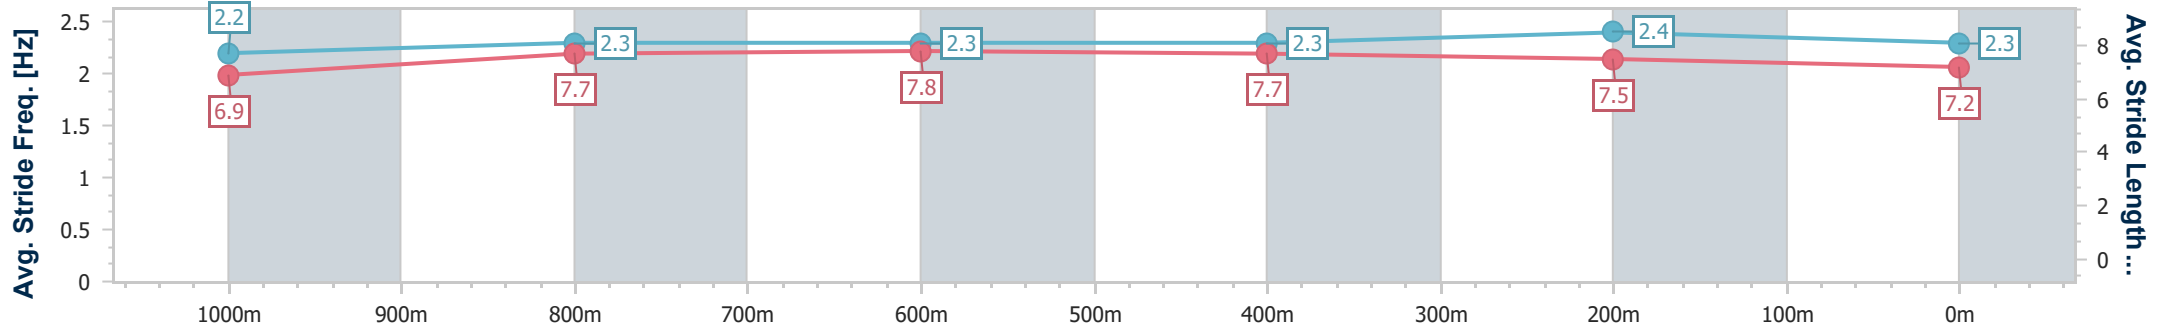

Eagle Farm QLD Professional

Race 6: DRINKWISE BENCHMARK 75 Handicap - 1200m

07 October 2023 - 14:43

Track Rating: Good 4, Weather: Fine, Rail Position: +6m Entire Course

BRISBANE RACING CLUB

Section	Overall	1000m	800m	600m	400m	200m
Section Times	1:11.19 [8] (0:14.58)	0:56.61 [10] (0:11.21)	0:45.40 [10] (0:11.17)	0:34.23 [9] (0:11.29)	0:22.94 [9] (0:10.97)	0:11.97 [9] (0:11.97)
Average Speed [km/h]	49.5	64.3	64.7	64.2	65.6	60.2
Top Speed [km/h]	62.6	65.2	65.9	67.1	66.7	64.5
Avg. Dist. to Rail [m]	2.6	0.3	0.6	1.4	0.8	1.0
Avg. Stride Freq. [Hz]	2.2	2.3	2.3	2.3	2.4	2.3
Avg. Stride Length [m]	6.9	7.7	7.8	7.7	7.5	7.2

- [] Ranking at each section and finish
- .-.- No data available at this section
- NA No data available

Horse/Jockey Name	Roll Up
Final Rank	9
Fastest Section Time (Section)	0:11.22 (800m)
Top Speed [km/h] (Section)	65.8 (600m)
Race State	Finished