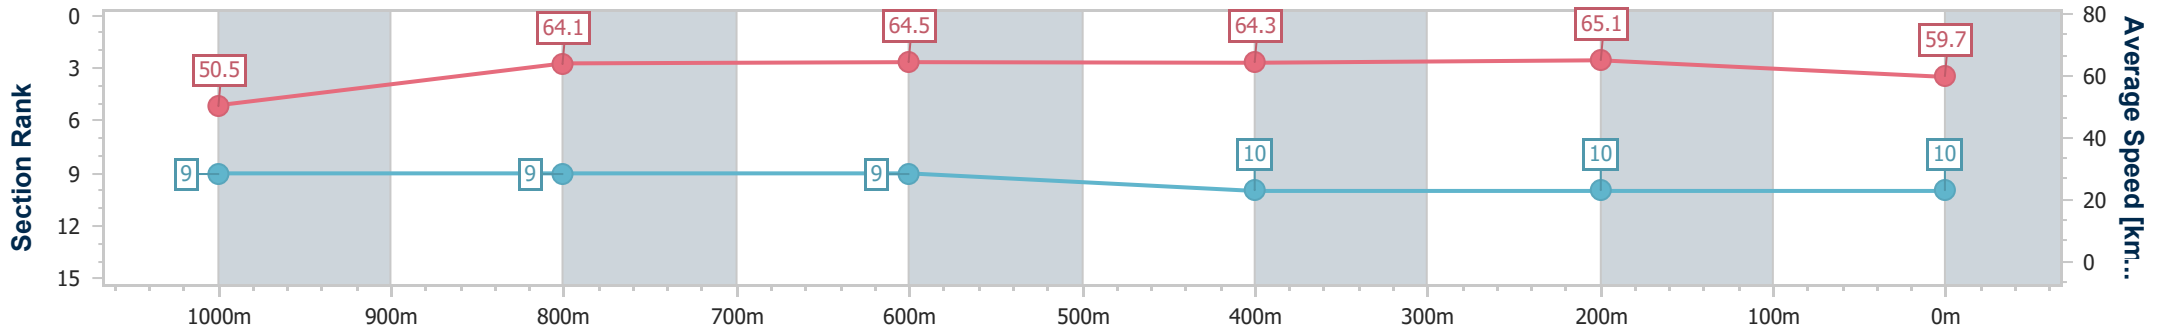

- [] Ranking at each section and finish
- .-.- No data available at this section
- NA No data available

Horse/Jockey Name	Five Oxford
Final Rank	10
Fastest Section Time (Section)	0:11.06 (400m)
Top Speed [km/h] (Section)	66.7 (800m)
Race State	Finished

Eagle Farm QLD Professional

Race 6: DRINKWISE BENCHMARK 75 Handicap - 1200m

07 October 2023 - 14:43

Track Rating: Good 4, Weather: Fine, Rail Position: +6m Entire Course

BRISBANE RACING CLUB

Section	Overall	1000m	800m	600m	400m	200m
Section Times	1:11.50 [10] (0:14.31)	0:57.19 [9] (0:11.35)	0:45.84 [9] (0:11.30)	0:34.54 [9] (0:11.41)	0:23.13 [10] (0:11.06)	0:12.07 [10] (0:12.07)
Average Speed [km/h]	50.5	64.1	64.5	64.3	65.1	59.7
Top Speed [km/h]	65.3	65.9	66.7	66.3	66.5	63.3
Avg. Dist. to Rail [m]	6.2	2.8	2.6	3.8	5.1	5.3
Avg. Stride Freq. [Hz]	2.2	2.3	2.3	2.3	2.4	2.3
Avg. Stride Length [m]	6.9	7.6	7.8	7.7	7.6	7.4

- [] Ranking at each section and finish
- .-.- No data available at this section
- NA No data available