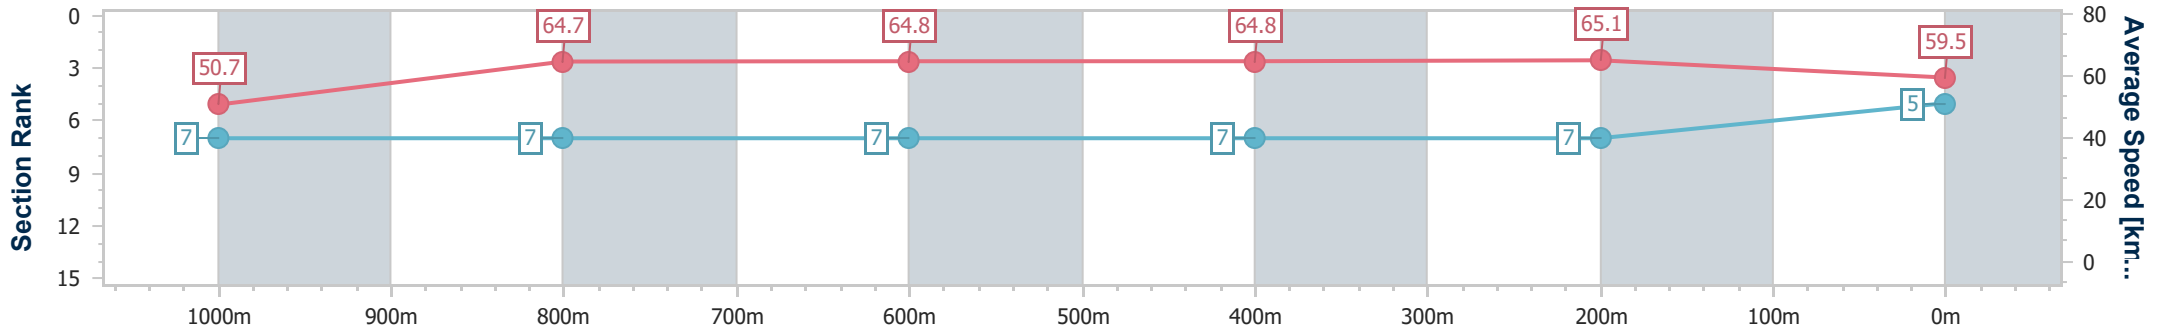

Eagle Farm QLD Professional

Race 6: DRINKWISE BENCHMARK 75 Handicap - 1200m

07 October 2023 - 14:43

Track Rating: Good 4, Weather: Fine, Rail Position: +6m Entire Course

BRISBANE RACING CLUB

Section	Overall	1000m	800m	600m	400m	200m
Section Times	1:11.08 [5] (0:14.20)	0:56.88 [7] (0:11.20)	0:45.68 [7] (0:11.22)	0:34.46 [7] (0:11.29)	0:23.17 [7] (0:11.05)	0:12.12 [7] (0:12.12)
Average Speed [km/h]	50.7	64.7	64.8	64.8	65.1	59.5
Top Speed [km/h]	64.5	65.9	65.5	66.7	66.6	63.3
Avg. Dist. to Rail [m]	0.7	1.2	2.5	2.9	2.8	3.5
Avg. Stride Freq. [Hz]	2.3	2.4	2.3	2.4	2.4	2.3
Avg. Stride Length [m]	6.7	7.6	7.8	7.6	7.5	7.2