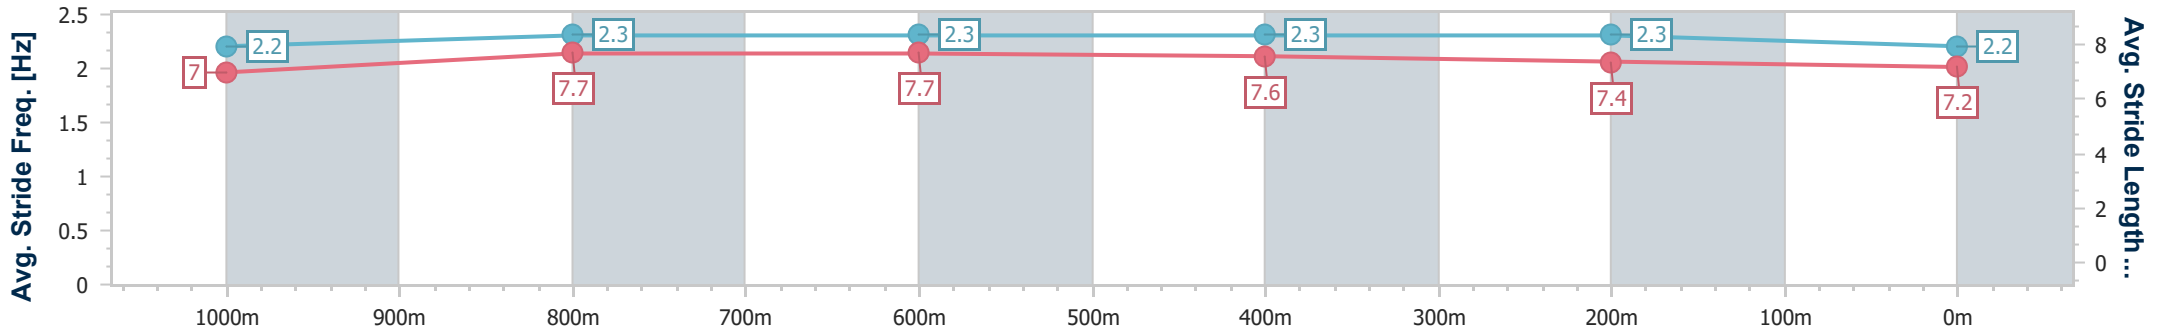

- [] Ranking at each section and finish
- .-.- No data available at this section
- NA No data available

Horse/Jockey Name	Roll Up
Final Rank	9
Fastest Section Time (Section)	0:11.22 (800m)
Top Speed [km/h] (Section)	65.8 (600m)
Race State	Finished

Eagle Farm QLD Professional

Race 6: DRINKWISE BENCHMARK 75 Handicap - 1200m

07 October 2023 - 14:43

Track Rating: Good 4, Weather: Fine, Rail Position: +6m Entire Course

BRISBANE RACING CLUB

Section	Overall	1000m	800m	600m	400m	200m
Section Times	1:11.42 [9] (0:13.88)	0:57.54 [4] (0:11.26)	0:46.28 [4] (0:11.22)	0:35.06 [4] (0:11.26)	0:23.80 [5] (0:11.31)	0:12.49 [6] (0:12.49)
Average Speed [km/h]	51.9	64.1	64.3	64.3	63.7	57.6
Top Speed [km/h]	64.4	64.7	65.6	65.8	65.5	62.8
Avg. Dist. to Rail [m]	0.4	0.4	0.8	1.3	4.4	4.6
Avg. Stride Freq. [Hz]	2.2	2.3	2.3	2.3	2.3	2.2
Avg. Stride Length [m]	7.0	7.7	7.7	7.6	7.4	7.2

- [] Ranking at each section and finish
- .-.- No data available at this section
- NA No data available

Horse/Jockey Name	Five Oxford
Final Rank	10
Fastest Section Time (Section)	0:11.06 (400m)
Top Speed [km/h] (Section)	66.7 (800m)
Race State	Finished