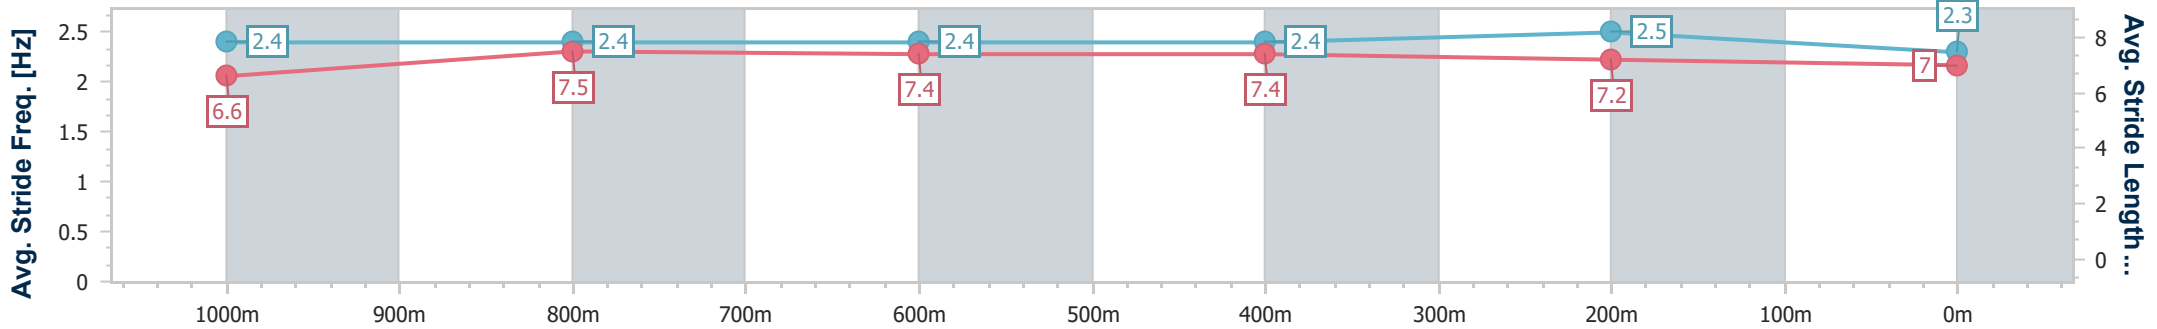

Eagle Farm QLD Professional

Race 6: DRINKWISE BENCHMARK 75 Handicap - 1200m

07 October 2023 - 14:43

Track Rating: Good 4, Weather: Fine, Rail Position: +6m Entire Course

BRISBANE RACING CLUB

Section	Overall	1000m	800m	600m	400m	200m
Section Times	1:10.81 [4] (0:13.70)	0:57.11 [2] (0:11.09)	0:46.02 [2] (0:11.26)	0:34.76 [2] (0:11.28)	0:23.48 [2] (0:11.29)	0:12.19 [2] (0:12.19)
Average Speed [km/h]	52.7	65.7	64.8	64.8	63.7	59.2
Top Speed [km/h]	65.7	67.1	66.5	65.7	65.3	61.8
Avg. Dist. to Rail [m]	5.5	2.6	3.4	2.4	1.6	1.2
Avg. Stride Freq. [Hz]	2.4	2.4	2.4	2.4	2.5	2.3
Avg. Stride Length [m]	6.6	7.5	7.4	7.4	7.2	7.0