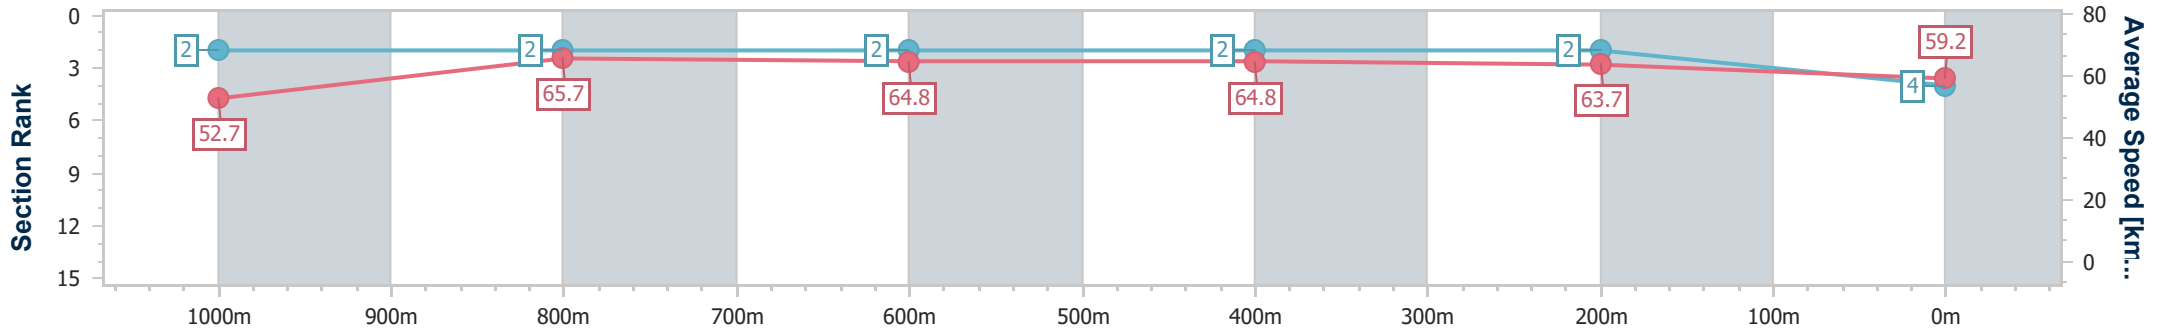

Eagle Farm QLD Professional

Race 6: DRINKWISE BENCHMARK 75 Handicap - 1200m

07 October 2023 - 14:43

Track Rating: Good 4, Weather: Fine, Rail Position: +6m Entire Course

BRISBANE RACING CLUB

Section	Overall	1000m	800m	600m	400m	200m
Section Times	1:10.81 [4] (0:13.70)	0:57.11 [2] (0:11.09)	0:46.02 [2] (0:11.26)	0:34.76 [2] (0:11.28)	0:23.48 [2] (0:11.29)	0:12.19 [2] (0:12.19)
Average Speed [km/h]	52.7	65.7	64.8	64.8	63.7	59.2
Top Speed [km/h]	65.7	67.1	66.5	65.7	65.3	61.8
Avg. Dist. to Rail [m]	5.5	2.6	3.4	2.4	1.6	1.2
Avg. Stride Freq. [Hz]	2.4	2.4	2.4	2.4	2.5	2.3
Avg. Stride Length [m]	6.6	7.5	7.4	7.4	7.2	7.0