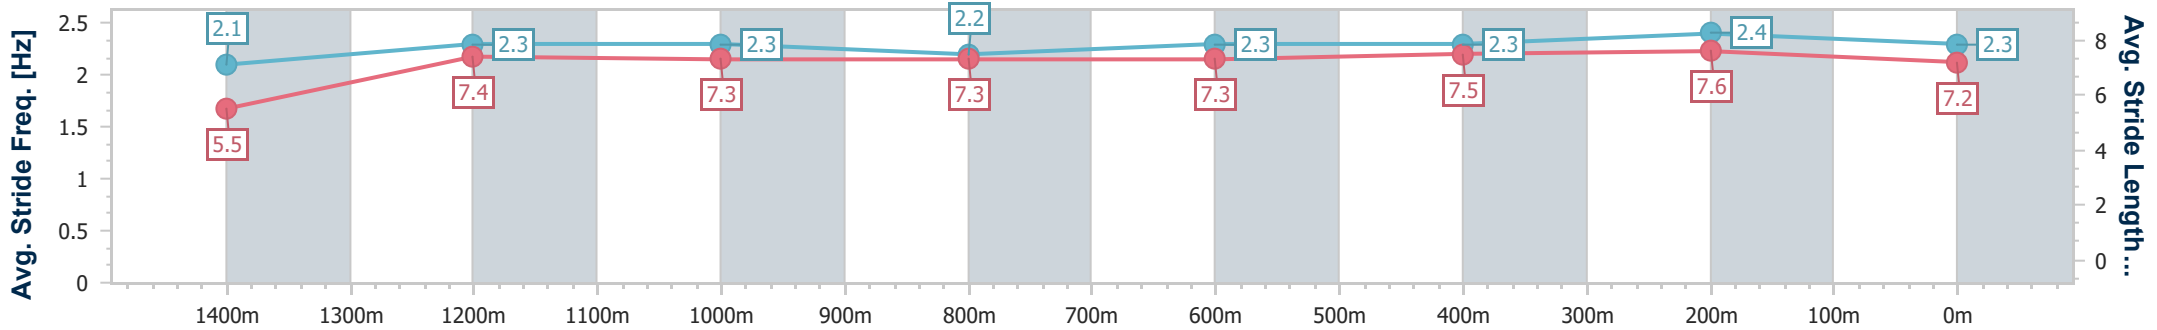

Horse/Jockey Name	Cusack
Final Rank	7
Fastest Section Time (Section)	0:08.70 (Overall)
Top Speed [km/h] (Section)	66.7 (600m)
Race State	Finished

Eagle Farm QLD Professional
Race 7: ROAD TO MAGIC MILLIONS ON SALE NOW Class 3
Plate - 1500m
07 October 2023 - 15:19
Track Rating: Good 4, Weather: Fine, Rail Position: +6m Entire Course

BRISBANE
RACING CLUB

Section	Overall	1400m	1200m	1000m	800m	600m	400m	200m						
Section Times	1:31.14 [7] (0:08.70)	1:22.44 [12] (0:11.62)	1:10.82 [10] (0:11.93)	0:58.89 [11] (0:12.35)	0:46.54 [12] (0:12.17)	0:34.37 [10] (0:11.45)	0:22.92 [10] (0:11.07)	0:11.85 [8] (0:11.85)						
Average Speed [km/h]	41.9	62.1	60.4	59.0	59.6	63.2	65.1	60.7						
Top Speed [km/h]	61.8	63.3	62.8	60.0	60.7	66.7	66.1	63.4						
Avg. Dist. to Rail [m]	8.3	2.6	2.3	2.7	1.8	0.9	5.5	7.0						
Avg. Stride Freq. [Hz]	2.1	2.3	2.3	2.2	2.3	2.3	2.4	2.3						
Avg. Stride Length [m]	5.5	7.4	7.3	7.3	7.3	7.5	7.6	7.2						

- [ ] Ranking at each section and finish
- -.-.- No data available at this section
- NA No data available