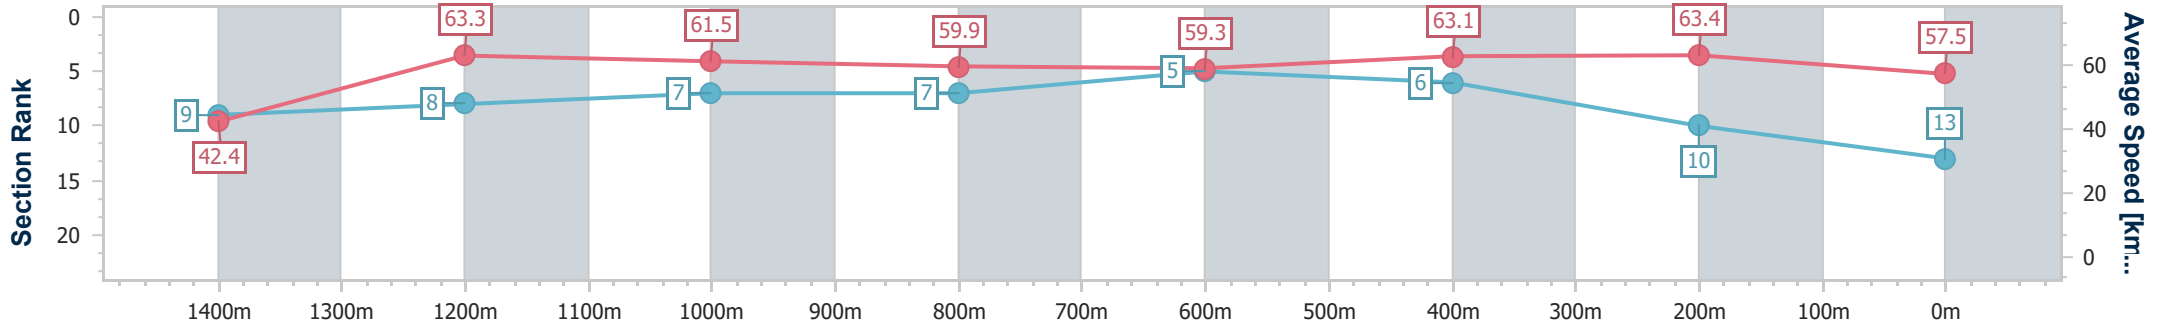

Horse/Jockey Name	Iron Grace
Final Rank	13
Fastest Section Time (Section)	0:08.67 (Overall)
Top Speed [km/h] (Section)	65.3 (400m)
Race State	Finished

Eagle Farm QLD Professional
Race 7: ROAD TO MAGIC MILLIONS ON SALE NOW Class 3
Plate - 1500m
07 October 2023 - 15:19
Track Rating: Good 4, Weather: Fine, Rail Position: +6m Entire Course

BRISBANE
RACING CLUB

Section	Overall	1400m	1200m	1000m	800m	600m	400m	200m						
Section Times	1:31.83 [13] (0:08.67)	1:23.16 [9] (0:11.39)	1:11.77 [8] (0:11.74)	1:00.03 [7] (0:12.23)	0:47.80 [7] (0:12.32)	0:35.48 [5] (0:11.60)	0:23.88 [6] (0:11.37)	0:12.51 [10] (0:12.51)						
Average Speed [km/h]	42.4	63.3	61.5	59.9	59.3	63.1	63.4	57.5						
Top Speed [km/h]	61.8	64.2	63.3	60.6	60.4	64.8	65.3	60.7						
Avg. Dist. to Rail [m]	16.1	5.1	3.2	3.5	3.2	3.5	4.6	5.2						
Avg. Stride Freq. [Hz]	2.2	2.4	2.4	2.3	2.3	2.4	2.5	2.3						
Avg. Stride Length [m]	5.3	7.2	7.2	7.1	7.1	7.3	7.2	6.8						

- [ ] Ranking at each section and finish
- -.-.- No data available at this section
- NA No data available