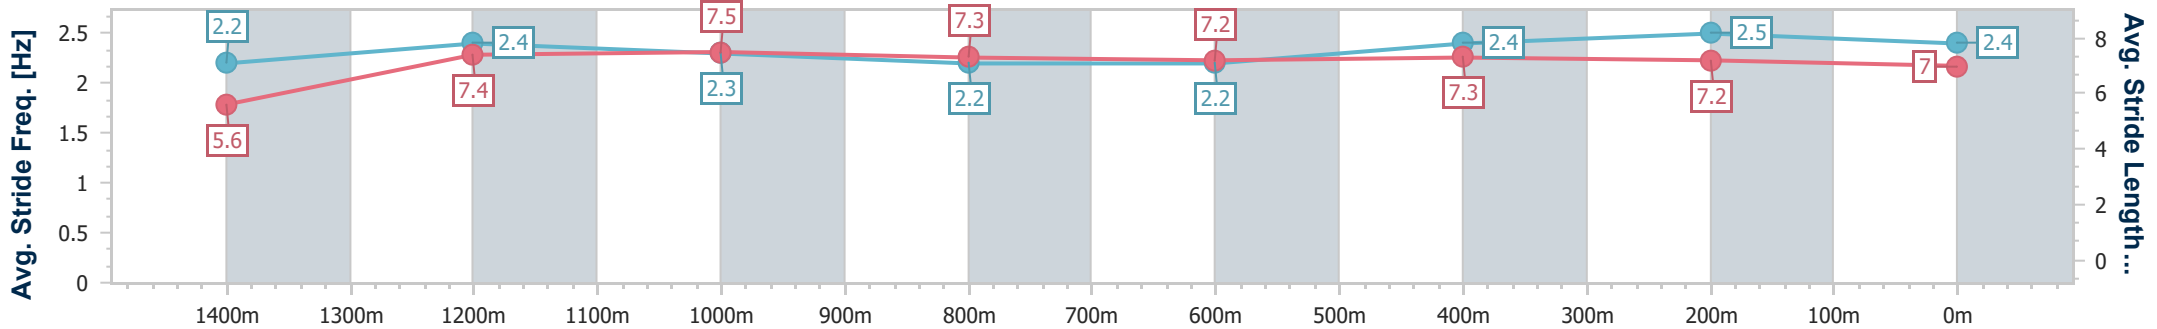

Horse/Jockey Name	Russian Warrior
Final Rank	10
Fastest Section Time (Section)	0:08.34 (Overall)
Top Speed [km/h] (Section)	65.5 (600m)
Race State	Finished

Eagle Farm QLD Professional
Race 7: ROAD TO MAGIC MILLIONS ON SALE NOW Class 3
Plate - 1500m
07 October 2023 - 15:19
Track Rating: Good 4, Weather: Fine, Rail Position: +6m Entire Course

BRISBANE
RACING CLUB

Section	Overall	1400m	1200m	1000m	800m	600m	400m	200m						
Section Times	1:31.39 [10] (0:08.34)	1:23.05 [4] (0:11.47)	1:11.58 [5] (0:11.88)	0:59.70 [6] (0:12.34)	0:47.36 [6] (0:12.46)	0:34.90 [7] (0:11.63)	0:23.27 [8] (0:11.26)	0:12.01 [11] (0:12.01)						
Average Speed [km/h]	43.9	62.9	60.8	59.0	58.3	62.5	63.9	59.9						
Top Speed [km/h]	61.2	64.5	63.1	59.7	59.2	65.5	65.0	62.9						
Avg. Dist. to Rail [m]	13.2	3.5	2.9	2.6	1.9	2.0	3.6	3.9						
Avg. Stride Freq. [Hz]	2.2	2.4	2.3	2.2	2.2	2.4	2.5	2.4						
Avg. Stride Length [m]	5.6	7.4	7.5	7.3	7.2	7.3	7.2	7.0						

- [ ] Ranking at each section and finish
- -.-.- No data available at this section
- NA No data available