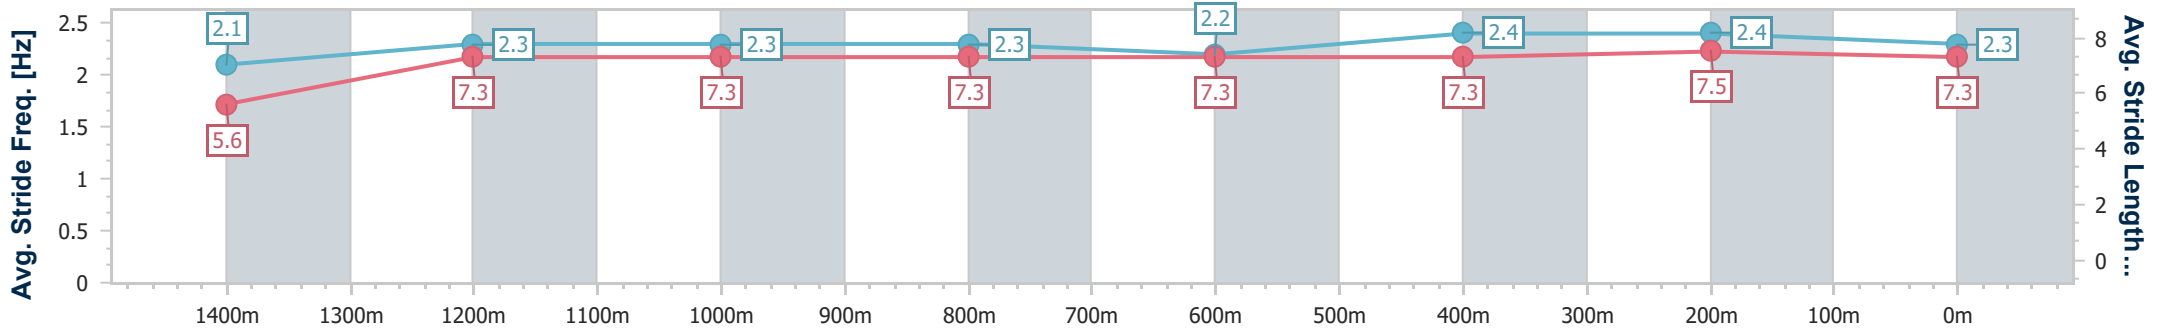

Horse/Jockey Name	Sunset Soiree
Final Rank	8
Fastest Section Time (Section)	0:08.69 (Overall)
Top Speed [km/h] (Section)	66.6 (400m)
Race State	Finished

Eagle Farm QLD Professional
Race 7: ROAD TO MAGIC MILLIONS ON SALE NOW Class 3
Plate - 1500m
07 October 2023 - 15:19
Track Rating: Good 4, Weather: Fine, Rail Position: +6m Entire Course

BRISBANE
RACING CLUB

Section	Overall	1400m	1200m	1000m	800m	600m	400m	200m						
Section Times	1:31.31 [8] (0:08.69)	1:22.62 [11] (0:11.87)	1:10.75 [13] (0:11.84)	0:58.91 [13] (0:12.26)	0:46.65 [13] (0:12.29)	0:34.36 [14] (0:11.58)	0:22.78 [14] (0:11.07)	0:11.71 [15] (0:11.71)						
Average Speed [km/h]	41.8	60.9	60.9	59.4	59.0	62.9	64.9	61.5						
Top Speed [km/h]	57.0	63.4	63.7	60.7	60.4	65.9	66.6	62.8						
Avg. Dist. to Rail [m]	10.8	2.8	2.7	2.3	1.5	2.3	7.5	8.2						
Avg. Stride Freq. [Hz]	2.1	2.3	2.3	2.3	2.2	2.4	2.4	2.3						
Avg. Stride Length [m]	5.6	7.3	7.3	7.3	7.3	7.3	7.5	7.3						

- [ ] Ranking at each section and finish
- -.-.- No data available at this section
- NA No data available