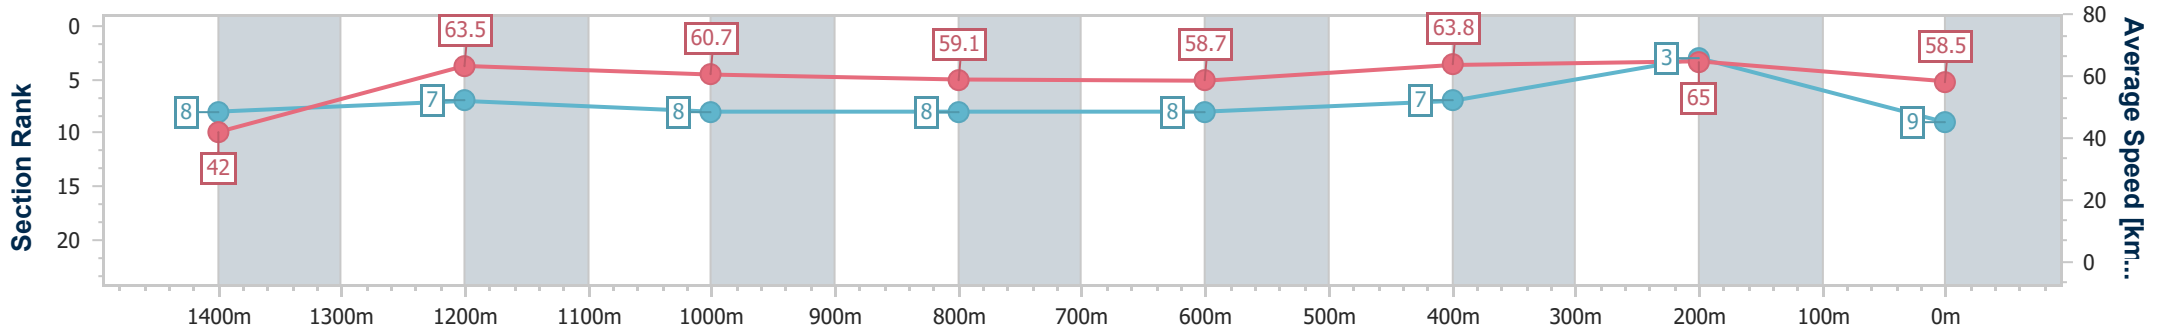

Horse/Jockey Name	Lolly Yeats
Final Rank	9
Fastest Section Time (Section)	0:08.66 (Overall)
Top Speed [km/h] (Section)	66.4 (400m)
Race State	Finished

Eagle Farm QLD Professional
Race 7: ROAD TO MAGIC MILLIONS ON SALE NOW Class 3
Plate - 1500m
07 October 2023 - 15:19
Track Rating: Good 4, Weather: Fine, Rail Position: +6m Entire Course

BRISBANE
RACING CLUB

Section	Overall	1400m	1200m	1000m	800m	600m	400m	200m
Section Times	1:31.38 [9] (0:08.66)	1:22.72 [8] (0:11.35)	1:11.37 [7] (0:11.86)	0:59.51 [8] (0:12.30)	0:47.21 [8] (0:12.41)	0:34.80 [8] (0:11.41)	0:23.39 [7] (0:11.07)	0:12.32 [3] (0:12.32)
Average Speed [km/h]	42.0	63.5	60.7	59.1	58.7	63.8	65.0	58.5
Top Speed [km/h]	63.6	64.5	62.4	59.9	59.6	66.3	66.4	62.7
Avg. Dist. to Rail [m]	9.3	2.1	1.4	1.8	2.5	2.5	6.1	5.5
Avg. Stride Freq. [Hz]	1.9	2.4	2.2	2.2	2.2	2.3	2.4	2.3
Avg. Stride Length [m]	6.2	7.4	7.6	7.5	7.5	7.6	7.3	7.1

- [ ] Ranking at each section and finish
- -.-.- No data available at this section
- NA No data available