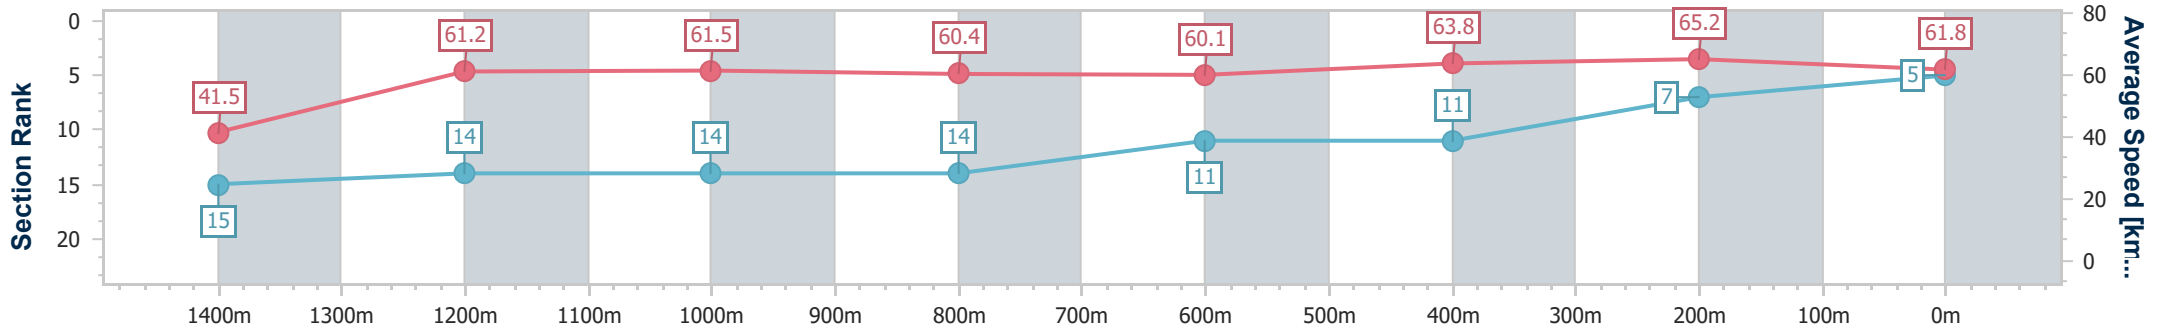

Horse/Jockey Name	Poetic Drama
Final Rank	5
Fastest Section Time (Section)	0:08.93 (Overall)
Top Speed [km/h] (Section)	66.8 (400m)
Race State	Finished

Eagle Farm QLD Professional
Race 7: ROAD TO MAGIC MILLIONS ON SALE NOW Class 3
Plate - 1500m
07 October 2023 - 15:19
Track Rating: Good 4, Weather: Fine, Rail Position: +6m Entire Course

BRISBANE
RACING CLUB

Section	Overall	1400m	1200m	1000m	800m	600m	400m	200m						
Section Times	1:30.92 [5] (0:08.93)	1:21.99 [15] (0:11.81)	1:10.18 [14] (0:11.78)	0:58.40 [14] (0:12.15)	0:46.25 [14] (0:12.12)	0:34.13 [11] (0:11.44)	0:22.69 [11] (0:11.05)	0:11.64 [7] (0:11.64)						
Average Speed [km/h]	41.5	61.2	61.5	60.4	60.1	63.8	65.2	61.8						
Top Speed [km/h]	60.0	62.7	63.2	61.3	60.8	66.2	66.8	64.5						
Avg. Dist. to Rail [m]	20.4	6.5	5.1	4.3	2.4	2.9	6.9	7.6						
Avg. Stride Freq. [Hz]	2.0	2.4	2.3	2.3	2.3	2.4	2.5	2.4						
Avg. Stride Length [m]	5.6	7.2	7.3	7.2	7.2	7.4	7.3	7.1						

- [ ] Ranking at each section and finish
- -.-.- No data available at this section
- NA No data available