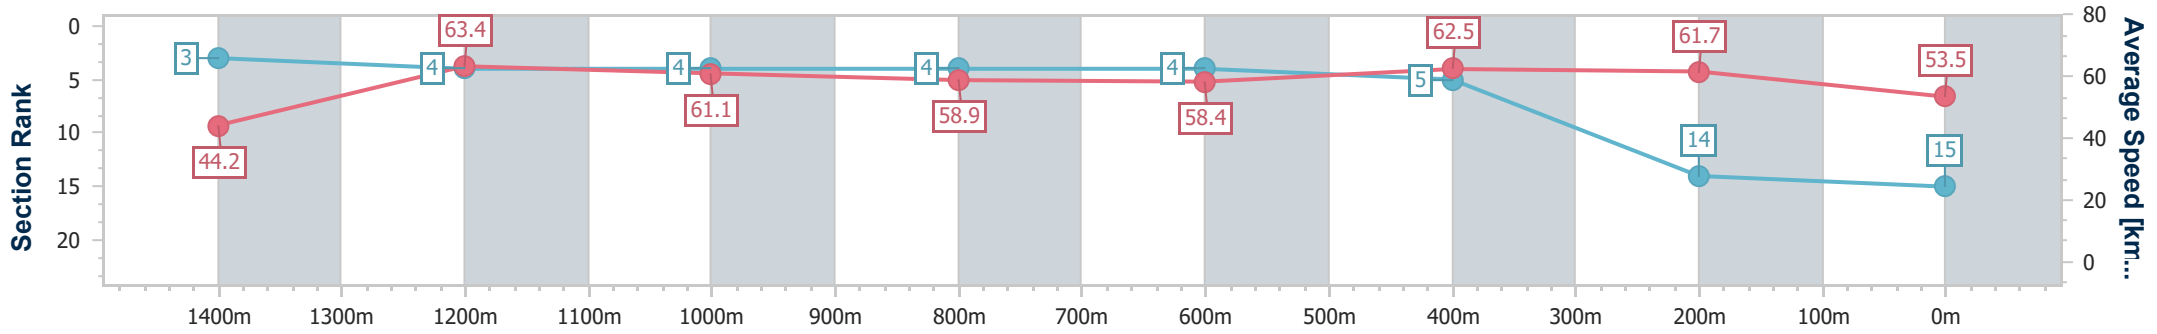

Horse/Jockey Name	Rock Together
Final Rank	15
Fastest Section Time (Section)	0:08.26 (Overall)
Top Speed [km/h] (Section)	65.7 (600m)
Race State	Finished

Eagle Farm QLD Professional
Race 7: ROAD TO MAGIC MILLIONS ON SALE NOW Class 3
Plate - 1500m
07 October 2023 - 15:19
Track Rating: Good 4, Weather: Fine, Rail Position: +6m Entire Course

BRISBANE
RACING CLUB

Section	Overall	1400m	1200m	1000m	800m	600m	400m	200m						
Section Times	1:33.02 [15] (0:08.26)	1:24.76 [3] (0:11.38)	1:13.38 [4] (0:11.82)	1:01.56 [4] (0:12.35)	0:49.21 [4] (0:12.42)	0:36.79 [4] (0:11.67)	0:25.12 [5] (0:11.66)	0:13.46 [14] (0:13.46)						
Average Speed [km/h]	44.2	63.4	61.1	58.9	58.4	62.5	61.7	53.5						
Top Speed [km/h]	61.7	64.3	62.4	60.0	58.8	65.7	65.7	59.2						
Avg. Dist. to Rail [m]	12.0	3.4	2.8	2.2	1.6	2.7	5.7	4.2						
Avg. Stride Freq. [Hz]	2.4	2.5	2.4	2.3	2.3	2.4	2.5	2.3						
Avg. Stride Length [m]	5.2	7.0	7.1	7.0	7.0	7.1	7.0	6.6						

- [ ] Ranking at each section and finish
- -.-.- No data available at this section
- NA No data available