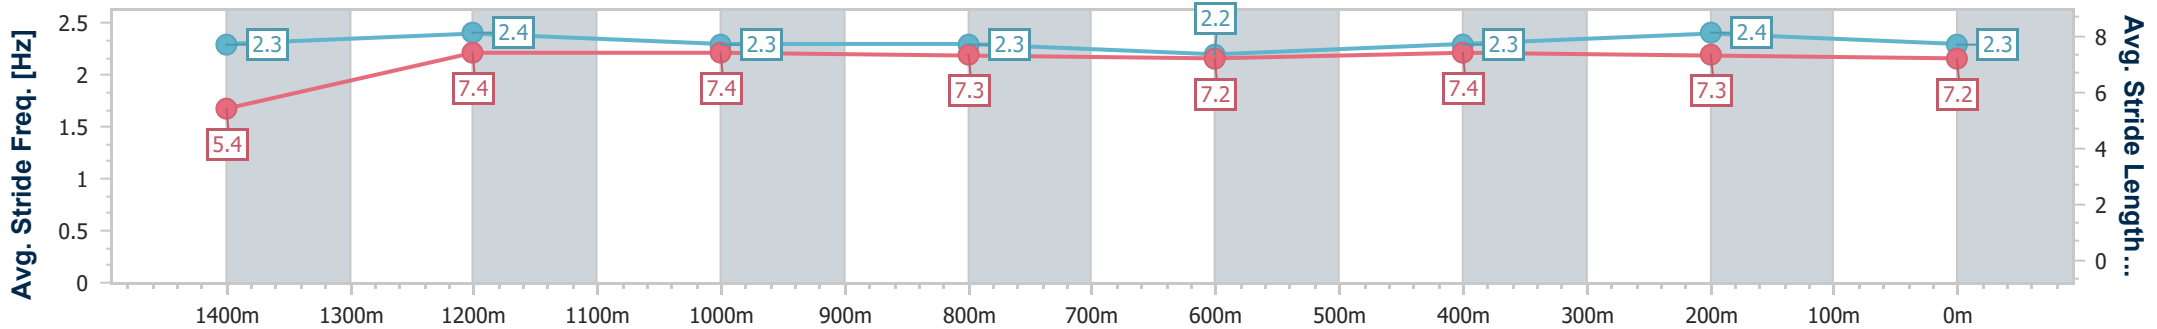

Horse/Jockey Name	Greek Star
Final Rank	12
Fastest Section Time (Section)	0:08.26 (Overall)
Top Speed [km/h] (Section)	64.3 (600m)
Race State	Finished

Eagle Farm QLD Professional
Race 7: ROAD TO MAGIC MILLIONS ON SALE NOW Class 3
Plate - 1500m
07 October 2023 - 15:19
Track Rating: Good 4, Weather: Fine, Rail Position: +6m Entire Course

BRISBANE
RACING CLUB

Section	Overall	1400m	1200m	1000m	800m	600m	400m	200m
Section Times	1:31.61 [12] (0:08.26)	1:23.35 [1] (0:11.36)	1:11.99 [3] (0:11.76)	1:00.23 [3] (0:12.31)	0:47.92 [3] (0:12.50)	0:35.42 [3] (0:11.66)	0:23.76 [4] (0:11.39)	0:12.37 [6] (0:12.37)
Average Speed [km/h]	44.0	63.4	61.3	58.9	57.9	62.3	63.1	58.2
Top Speed [km/h]	61.6	64.0	63.6	59.6	59.2	64.3	64.3	60.9
Avg. Dist. to Rail [m]	9.0	1.6	1.7	1.3	1.3	1.7	3.9	4.2
Avg. Stride Freq. [Hz]	2.3	2.4	2.3	2.3	2.2	2.3	2.4	2.3
Avg. Stride Length [m]	5.4	7.4	7.4	7.3	7.2	7.4	7.3	7.2

- [ ] Ranking at each section and finish
- -.-.- No data available at this section
- NA No data available