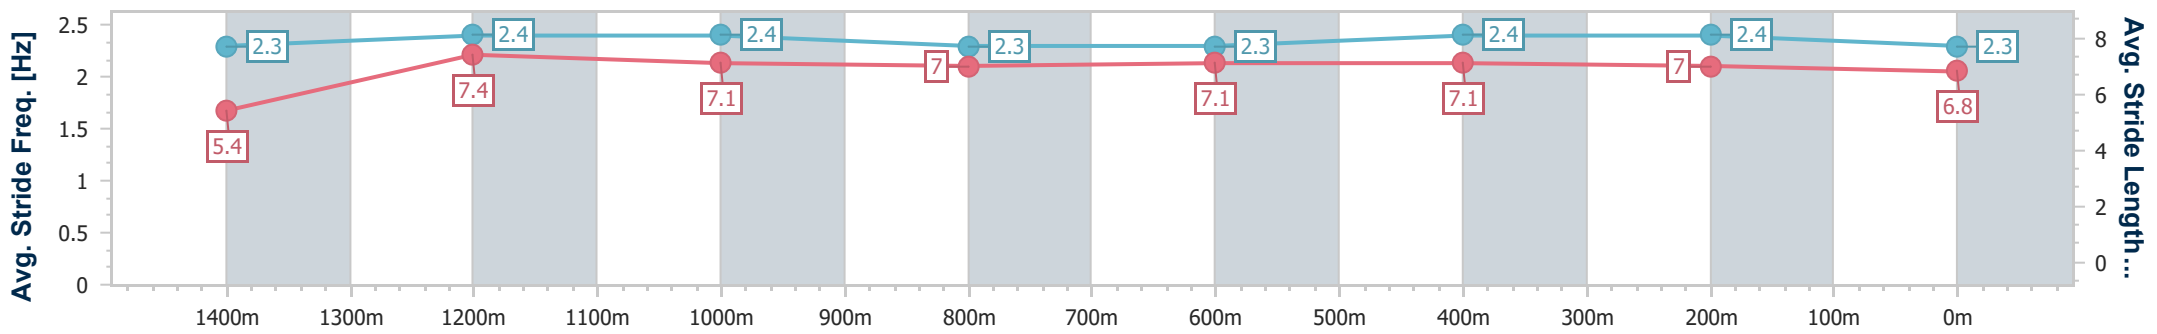

Horse/Jockey Name	Larina
Final Rank	14
Fastest Section Time (Section)	0:08.26 (Overall)
Top Speed [km/h] (Section)	66.2 (1400m)
Race State	Finished

Eagle Farm QLD Professional
Race 7: ROAD TO MAGIC MILLIONS ON SALE NOW Class 3
Plate - 1500m
07 October 2023 - 15:19
Track Rating: Good 4, Weather: Fine, Rail Position: +6m Entire Course

BRISBANE
RACING CLUB

Section	Overall	1400m	1200m	1000m	800m	600m	400m	200m						
Section Times	1:31.98 [14] (0:08.26)	1:23.72 [1] (0:11.13)	1:12.59 [1] (0:11.80)	1:00.79 [1] (0:12.30)	0:48.49 [1] (0:12.46)	0:36.03 [1] (0:11.71)	0:24.32 [2] (0:11.53)	0:12.79 [5] (0:12.79)						
Average Speed [km/h]	44.4	64.7	60.9	58.4	57.8	61.2	62.5	56.3						
Top Speed [km/h]	63.0	66.2	64.5	58.7	58.6	64.1	63.7	61.0						
Avg. Dist. to Rail [m]	14.5	3.9	0.4	0.9	0.3	0.6	0.8	0.4						
Avg. Stride Freq. [Hz]	2.3	2.4	2.4	2.3	2.3	2.4	2.4	2.3						
Avg. Stride Length [m]	5.4	7.4	7.1	7.0	7.1	7.1	7.0	6.8						

- [ ] Ranking at each section and finish
- -.-.- No data available at this section
- NA No data available