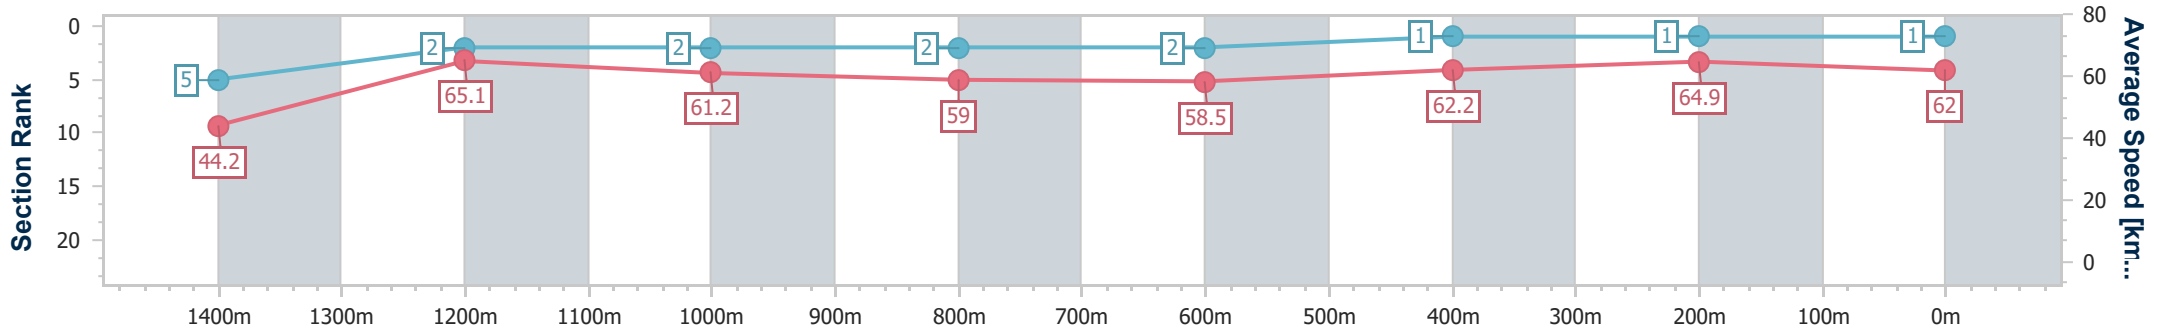

Horse/Jockey Name	Cottee
Final Rank	1
Fastest Section Time (Section)	0:08.36 (Overall)
Top Speed [km/h] (Section)	65.9 (1400m)
Race State	Finished

Eagle Farm QLD Professional
Race 7: ROAD TO MAGIC MILLIONS ON SALE NOW Class 3
Plate - 1500m
07 October 2023 - 15:19
Track Rating: Good 4, Weather: Fine, Rail Position: +6m Entire Course

BRISBANE
RACING CLUB

Section	Overall	1400m	1200m	1000m	800m	600m	400m	200m
Section Times	1:30.33 [1] (0:08.36)	1:21.97 [5] (0:11.12)	1:10.85 [2] (0:11.78)	0:59.07 [2] (0:12.34)	0:46.73 [2] (0:12.39)	0:34.34 [2] (0:11.64)	0:22.70 [1] (0:11.10)	0:11.60 [1] (0:11.60)
Average Speed [km/h]	44.2	65.1	61.2	59.0	58.5	62.2	64.9	62.0
Top Speed [km/h]	63.6	65.9	63.3	59.4	59.3	65.0	65.2	64.7
Avg. Dist. to Rail [m]	19.7	7.5	3.1	2.2	1.3	1.2	2.0	2.3
Avg. Stride Freq. [Hz]	2.3	2.5	2.4	2.3	2.3	2.4	2.5	2.4
Avg. Stride Length [m]	5.2	7.3	7.2	7.2	7.2	7.3	7.3	7.2

- [ ] Ranking at each section and finish
- -.-.- No data available at this section
- NA No data available