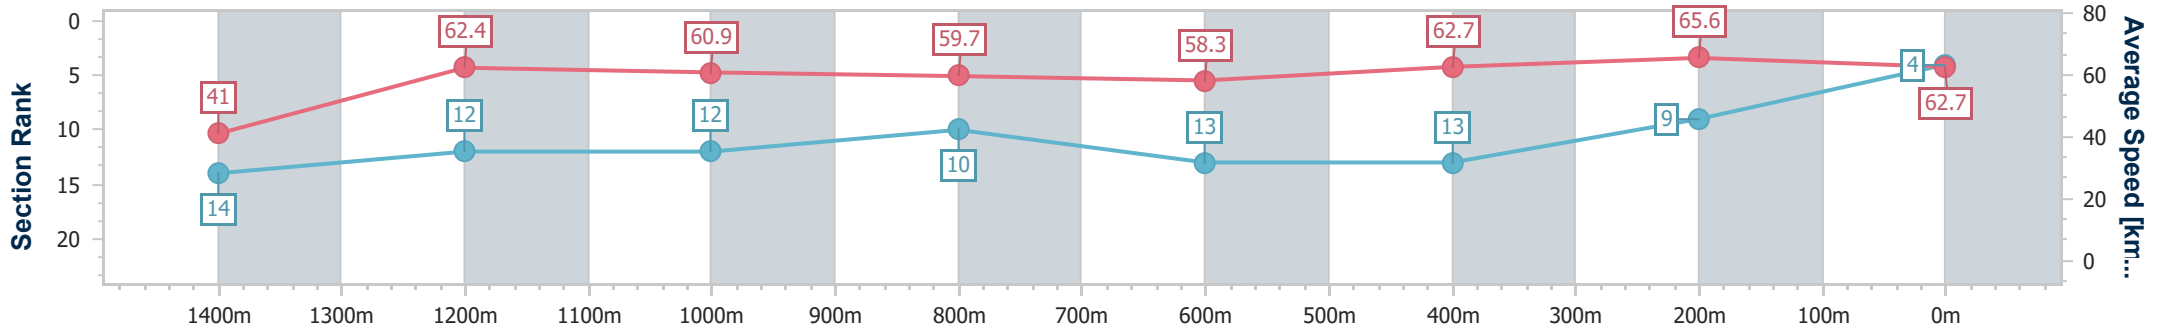

Horse/Jockey Name	Finsceal
Final Rank	4
Fastest Section Time (Section)	0:08.92 (Overall)
Top Speed [km/h] (Section)	66.8 (600m)
Race State	Finished

Eagle Farm QLD Professional
Race 7: ROAD TO MAGIC MILLIONS ON SALE NOW Class 3
Plate - 1500m
07 October 2023 - 15:19
Track Rating: Good 4, Weather: Fine, Rail Position: +6m Entire Course

BRISBANE
RACING CLUB

Section	Overall	1400m	1200m	1000m	800m	600m	400m	200m
Section Times	1:30.79 [4] (0:08.92)	1:21.87 [14] (0:11.55)	1:10.32 [12] (0:11.84)	0:58.48 [12] (0:12.13)	0:46.35 [10] (0:12.39)	0:33.96 [13] (0:11.49)	0:22.47 [13] (0:10.98)	0:11.49 [9] (0:11.49)
Average Speed [km/h]	41.0	62.4	60.9	59.7	58.3	62.7	65.6	62.7
Top Speed [km/h]	61.7	63.5	63.1	60.5	59.6	66.8	66.7	64.8
Avg. Dist. to Rail [m]	10.8	1.8	1.9	1.3	0.5	0.7	1.6	0.7
Avg. Stride Freq. [Hz]	2.1	2.2	2.2	2.1	2.1	2.2	2.3	2.3
Avg. Stride Length [m]	5.5	7.7	7.6	7.5	7.4	7.8	7.9	7.6

- [ ] Ranking at each section and finish
- -.-.- No data available at this section
- NA No data available