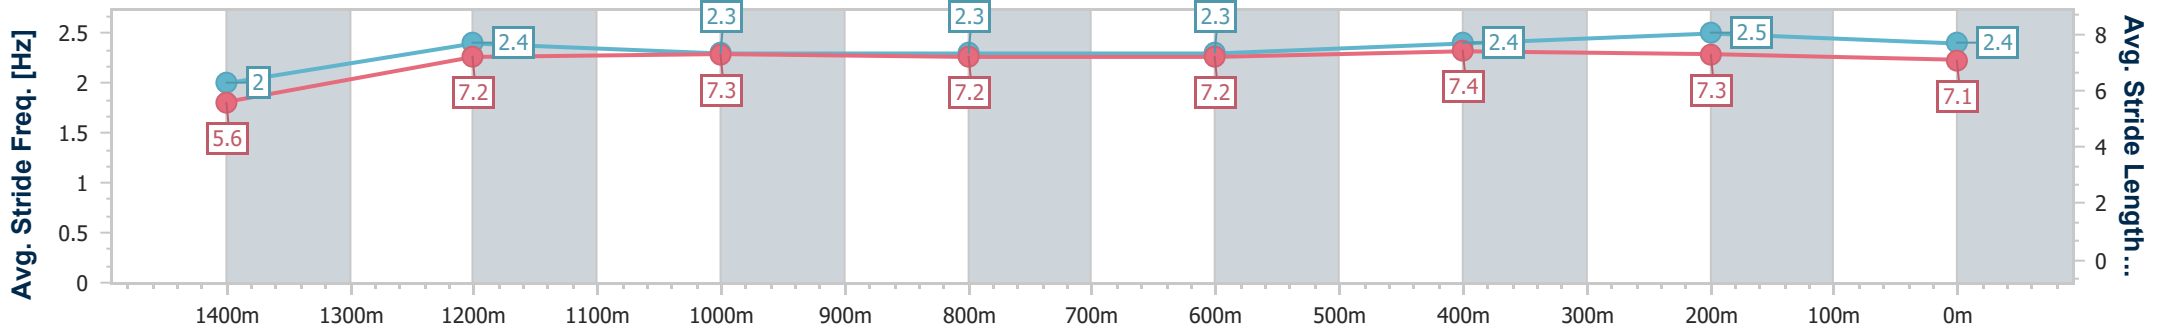

Horse/Jockey Name	Poetic Drama
Final Rank	5
Fastest Section Time (Section)	0:08.93 (Overall)
Top Speed [km/h] (Section)	66.8 (400m)
Race State	Finished

Eagle Farm QLD Professional
Race 7: ROAD TO MAGIC MILLIONS ON SALE NOW Class 3
Plate - 1500m
07 October 2023 - 15:19
Track Rating: Good 4, Weather: Fine, Rail Position: +6m Entire Course

BRISBANE
RACING CLUB

Section	Overall	1400m	1200m	1000m	800m	600m	400m	200m						
Section Times	1:30.92 [5] (0:08.93)	1:21.99 [15] (0:11.81)	1:10.18 [14] (0:11.78)	0:58.40 [14] (0:12.15)	0:46.25 [14] (0:12.12)	0:34.13 [11] (0:11.44)	0:22.69 [11] (0:11.05)	0:11.64 [7] (0:11.64)						
Average Speed [km/h]	41.5	61.2	61.5	60.4	60.1	63.8	65.2	61.8						
Top Speed [km/h]	60.0	62.7	63.2	61.3	60.8	66.2	66.8	64.5						
Avg. Dist. to Rail [m]	20.4	6.5	5.1	4.3	2.4	2.9	6.9	7.6						
Avg. Stride Freq. [Hz]	2.0	2.4	2.3	2.3	2.3	2.4	2.5	2.4						
Avg. Stride Length [m]	5.6	7.2	7.3	7.2	7.2	7.4	7.3	7.1						

- [ ] Ranking at each section and finish
- -.-.- No data available at this section
- NA No data available