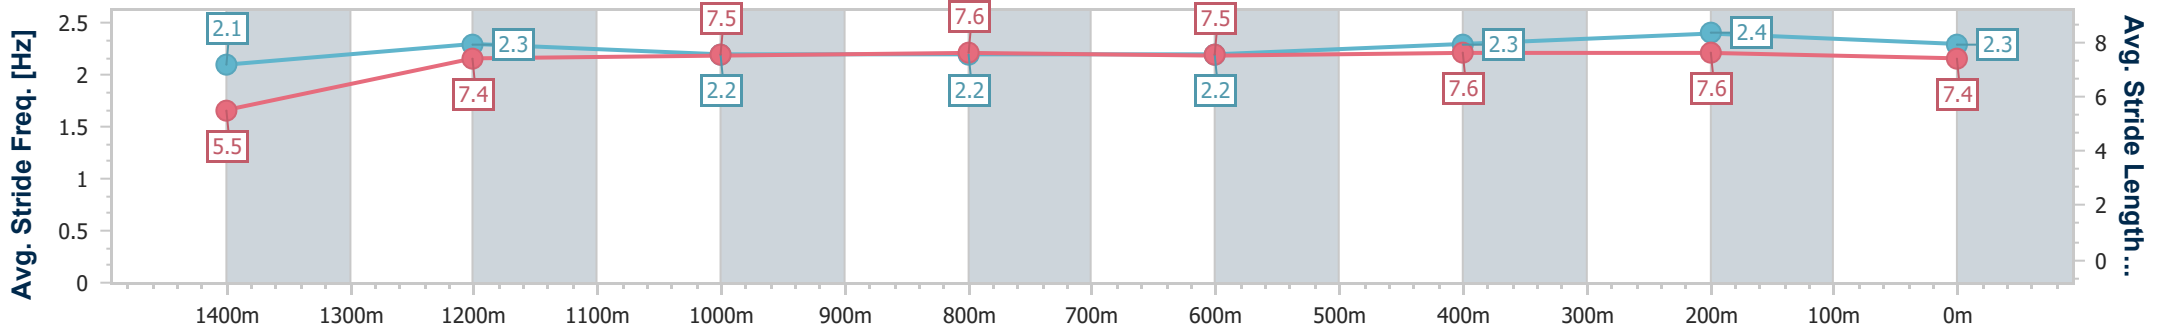

Horse/Jockey Name	I Am The Empire
Final Rank	6
Fastest Section Time (Section)	0:08.68 (Overall)
Top Speed [km/h] (Section)	68.0 (400m)
Race State	Finished

Eagle Farm QLD Professional
Race 7: ROAD TO MAGIC MILLIONS ON SALE NOW Class 3
Plate - 1500m
07 October 2023 - 15:19
Track Rating: Good 4, Weather: Fine, Rail Position: +6m Entire Course

BRISBANE
RACING CLUB

Section	Overall	1400m	1200m	1000m	800m	600m	400m	200m						
Section Times	1:31.00 [6] (0:08.68)	1:22.32 [10] (0:12.10)	1:10.22 [15] (0:11.98)	0:58.24 [15] (0:12.03)	0:46.21 [15] (0:12.28)	0:33.93 [15] (0:11.49)	0:22.44 [15] (0:10.91)	0:11.53 [12] (0:11.53)						
Average Speed [km/h]	42.4	59.8	60.3	60.2	58.9	63.2	66.0	62.4						
Top Speed [km/h]	59.1	61.0	61.1	61.1	61.0	67.4	68.0	64.8						
Avg. Dist. to Rail [m]	18.0	8.0	3.8	1.8	1.1	1.7	7.9	9.2						
Avg. Stride Freq. [Hz]	2.1	2.3	2.2	2.2	2.2	2.3	2.4	2.3						
Avg. Stride Length [m]	5.5	7.4	7.5	7.6	7.5	7.6	7.6	7.4						

- [ ] Ranking at each section and finish
- -.-.- No data available at this section
- NA No data available