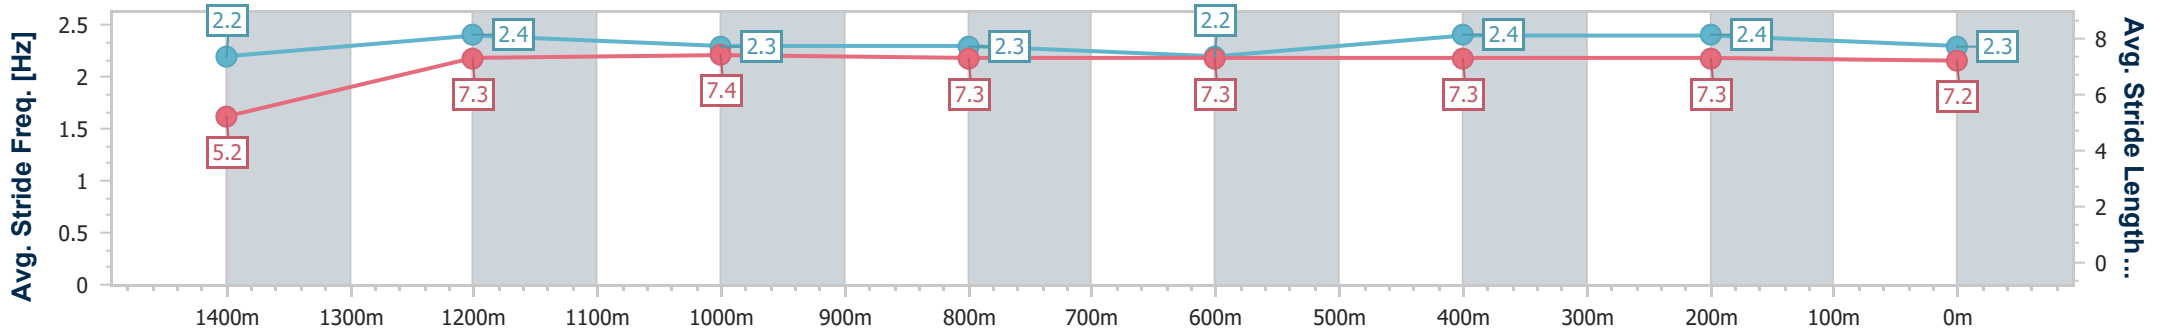

Horse/Jockey Name	Corona Lad
Final Rank	11
Fastest Section Time (Section)	0:08.77 (Overall)
Top Speed [km/h] (Section)	65.3 (400m)
Race State	Finished

Eagle Farm QLD Professional
Race 7: ROAD TO MAGIC MILLIONS ON SALE NOW Class 3
Plate - 1500m
07 October 2023 - 15:19
Track Rating: Good 4, Weather: Fine, Rail Position: +6m Entire Course

BRISBANE
RACING CLUB

Section	Overall	1400m	1200m	1000m	800m	600m	400m	200m						
Section Times	1:31.42 [11] (0:08.77)	1:22.65 [13] (0:11.57)	1:11.08 [11] (0:11.87)	0:59.21 [10] (0:12.23)	0:46.98 [10] (0:12.39)	0:34.59 [12] (0:11.42)	0:23.17 [12] (0:11.22)	0:11.95 [13] (0:11.95)						
Average Speed [km/h]	41.8	62.6	60.8	59.9	59.0	64.1	64.1	60.2						
Top Speed [km/h]	59.6	63.9	62.6	60.9	60.8	64.9	65.3	63.1						
Avg. Dist. to Rail [m]	15.3	4.3	3.2	3.5	3.5	3.1	7.8	8.9						
Avg. Stride Freq. [Hz]	2.2	2.4	2.3	2.3	2.2	2.4	2.4	2.3						
Avg. Stride Length [m]	5.2	7.3	7.4	7.3	7.3	7.3	7.3	7.2						

- [ ] Ranking at each section and finish
- -.-.- No data available at this section
- NA No data available