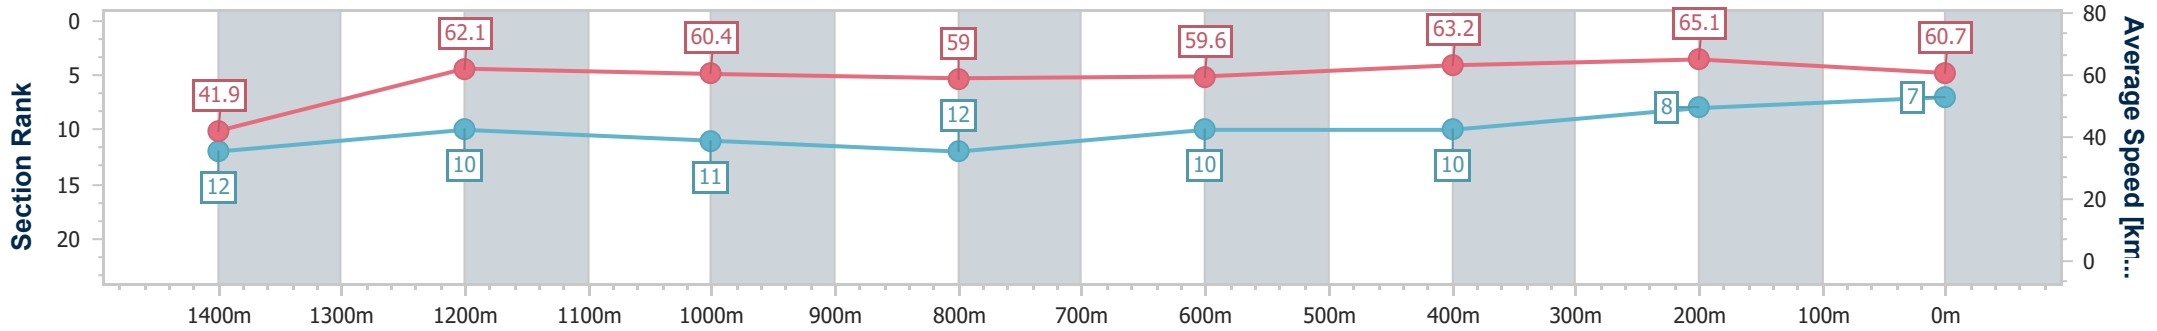

Horse/Jockey Name	Cusack
Final Rank	7
Fastest Section Time (Section)	0:08.70 (Overall)
Top Speed [km/h] (Section)	66.7 (600m)
Race State	Finished

Eagle Farm QLD Professional
Race 7: ROAD TO MAGIC MILLIONS ON SALE NOW Class 3
Plate - 1500m
07 October 2023 - 15:19
Track Rating: Good 4, Weather: Fine, Rail Position: +6m Entire Course

BRISBANE
RACING CLUB

Section	Overall	1400m	1200m	1000m	800m	600m	400m	200m						
Section Times	1:31.14 [7] (0:08.70)	1:22.44 [12] (0:11.62)	1:10.82 [10] (0:11.93)	0:58.89 [11] (0:12.35)	0:46.54 [12] (0:12.17)	0:34.37 [10] (0:11.45)	0:22.92 [10] (0:11.07)	0:11.85 [8] (0:11.85)						
Average Speed [km/h]	41.9	62.1	60.4	59.0	59.6	63.2	65.1	60.7						
Top Speed [km/h]	61.8	63.3	62.8	60.0	60.7	66.7	66.1	63.4						
Avg. Dist. to Rail [m]	8.3	2.6	2.3	2.7	1.8	0.9	5.5	7.0						
Avg. Stride Freq. [Hz]	2.1	2.3	2.3	2.2	2.3	2.3	2.4	2.3						
Avg. Stride Length [m]	5.5	7.4	7.3	7.3	7.3	7.5	7.6	7.2						

- [ ] Ranking at each section and finish
- -.-.- No data available at this section
- NA No data available