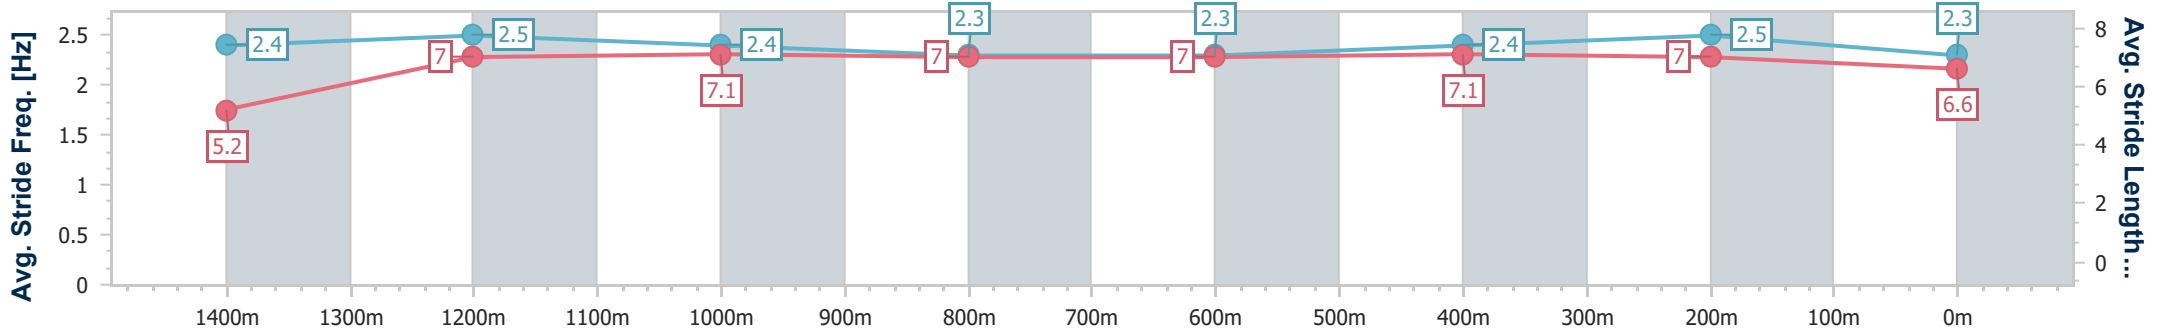

Horse/Jockey Name	Rock Together
Final Rank	15
Fastest Section Time (Section)	0:08.26 (Overall)
Top Speed [km/h] (Section)	65.7 (600m)
Race State	Finished

Eagle Farm QLD Professional
Race 7: ROAD TO MAGIC MILLIONS ON SALE NOW Class 3
Plate - 1500m
07 October 2023 - 15:19
Track Rating: Good 4, Weather: Fine, Rail Position: +6m Entire Course

BRISBANE
RACING CLUB

Section	Overall	1400m	1200m	1000m	800m	600m	400m	200m						
Section Times	1:33.02 [15] (0:08.26)	1:24.76 [3] (0:11.38)	1:13.38 [4] (0:11.82)	1:01.56 [4] (0:12.35)	0:49.21 [4] (0:12.42)	0:36.79 [4] (0:11.67)	0:25.12 [5] (0:11.66)	0:13.46 [14] (0:13.46)						
Average Speed [km/h]	44.2	63.4	61.1	58.9	58.4	62.5	61.7	53.5						
Top Speed [km/h]	61.7	64.3	62.4	60.0	58.8	65.7	65.7	59.2						
Avg. Dist. to Rail [m]	12.0	3.4	2.8	2.2	1.6	2.7	5.7	4.2						
Avg. Stride Freq. [Hz]	2.4	2.5	2.4	2.3	2.3	2.4	2.5	2.3						
Avg. Stride Length [m]	5.2	7.0	7.1	7.0	7.0	7.1	7.0	6.6						

- [ ] Ranking at each section and finish
- -.-.- No data available at this section
- NA No data available