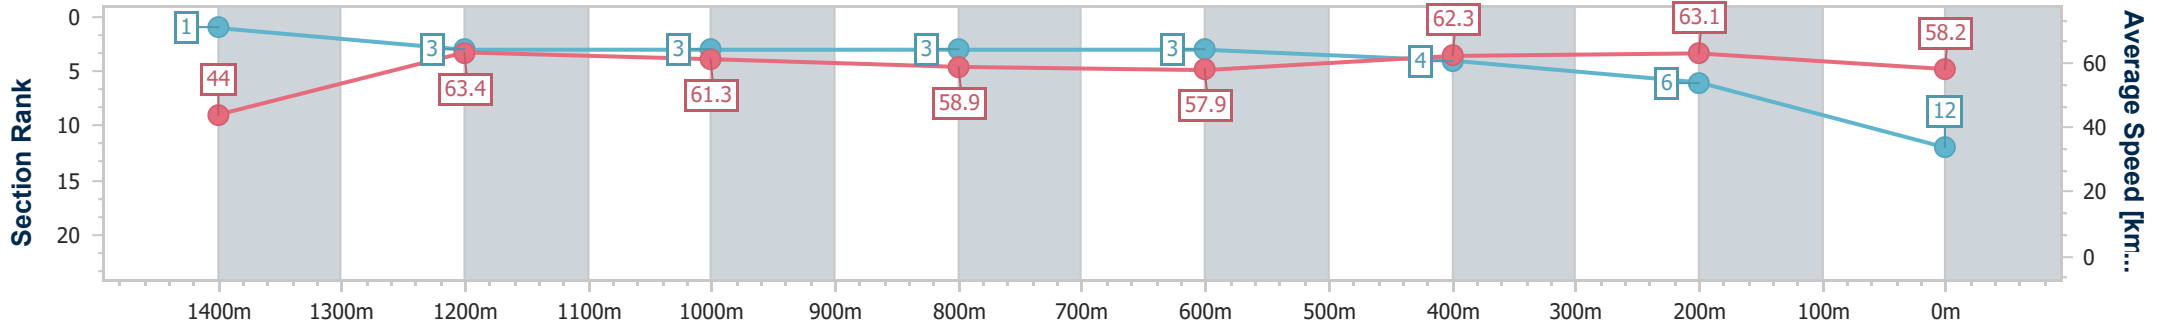

Horse/Jockey Name	Greek Star
Final Rank	12
Fastest Section Time (Section)	0:08.26 (Overall)
Top Speed [km/h] (Section)	64.3 (600m)
Race State	Finished

Eagle Farm QLD Professional
Race 7: ROAD TO MAGIC MILLIONS ON SALE NOW Class 3
Plate - 1500m
07 October 2023 - 15:19
Track Rating: Good 4, Weather: Fine, Rail Position: +6m Entire Course

BRISBANE
RACING CLUB

Section	Overall	1400m	1200m	1000m	800m	600m	400m	200m
Section Times	1:31.61 [12] (0:08.26)	1:23.35 [1] (0:11.36)	1:11.99 [3] (0:11.76)	1:00.23 [3] (0:12.31)	0:47.92 [3] (0:12.50)	0:35.42 [3] (0:11.66)	0:23.76 [4] (0:11.39)	0:12.37 [6] (0:12.37)
Average Speed [km/h]	44.0	63.4	61.3	58.9	57.9	62.3	63.1	58.2
Top Speed [km/h]	61.6	64.0	63.6	59.6	59.2	64.3	64.3	60.9
Avg. Dist. to Rail [m]	9.0	1.6	1.7	1.3	1.3	1.7	3.9	4.2
Avg. Stride Freq. [Hz]	2.3	2.4	2.3	2.3	2.2	2.3	2.4	2.3
Avg. Stride Length [m]	5.4	7.4	7.4	7.3	7.2	7.4	7.3	7.2

- [ ] Ranking at each section and finish
- -.-.- No data available at this section
- NA No data available