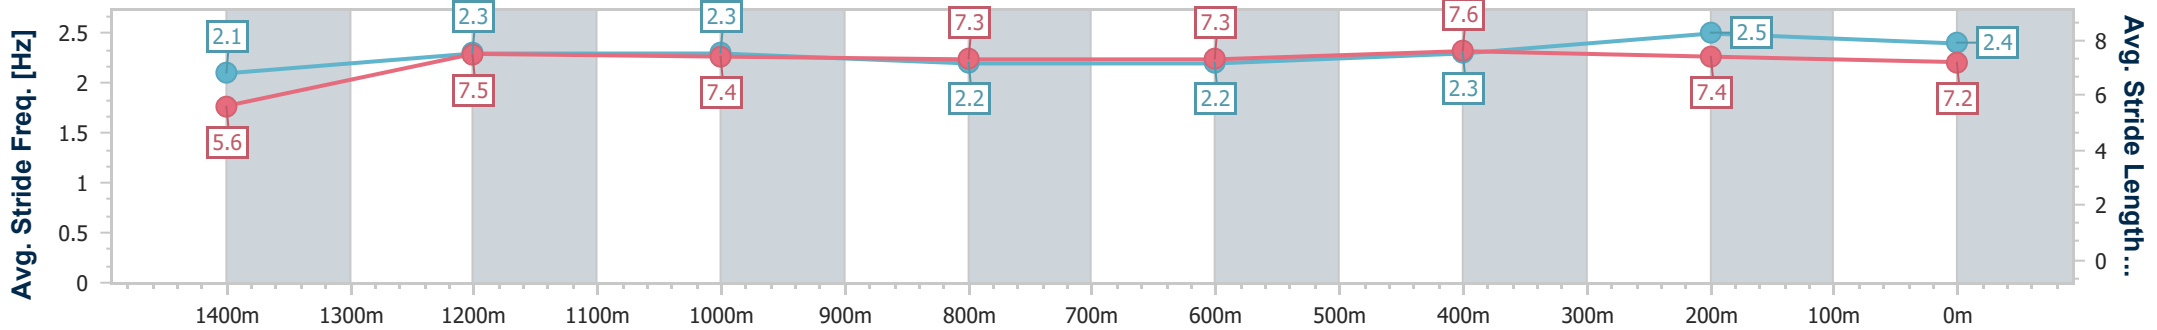

Horse/Jockey Name	Eagles Crag
Final Rank	2
Fastest Section Time (Section)	0:08.46 (Overall)
Top Speed [km/h] (Section)	66.4 (400m)
Race State	Finished

Eagle Farm QLD Professional
Race 7: ROAD TO MAGIC MILLIONS ON SALE NOW Class 3
Plate - 1500m
07 October 2023 - 15:19
Track Rating: Good 4, Weather: Fine, Rail Position: +6m Entire Course

BRISBANE
RACING CLUB

Section	Overall	1400m	1200m	1000m	800m	600m	400m	200m						
Section Times	1:30.34 [2] (0:08.46)	1:21.88 [6] (0:11.39)	1:10.49 [6] (0:11.76)	0:58.73 [5] (0:12.35)	0:46.38 [5] (0:12.45)	0:33.93 [6] (0:11.43)	0:22.50 [3] (0:10.94)	0:11.56 [2] (0:11.56)						
Average Speed [km/h]	42.8	63.3	61.4	59.0	58.2	63.2	65.8	62.4						
Top Speed [km/h]	61.1	64.4	62.8	59.9	59.5	66.4	66.4	65.2						
Avg. Dist. to Rail [m]	7.7	2.1	2.5	2.6	1.7	0.9	4.3	4.9						
Avg. Stride Freq. [Hz]	2.1	2.3	2.3	2.2	2.2	2.3	2.5	2.4						
Avg. Stride Length [m]	5.6	7.5	7.4	7.3	7.3	7.6	7.4	7.2						

- [ ] Ranking at each section and finish
- -.-.- No data available at this section
- NA No data available