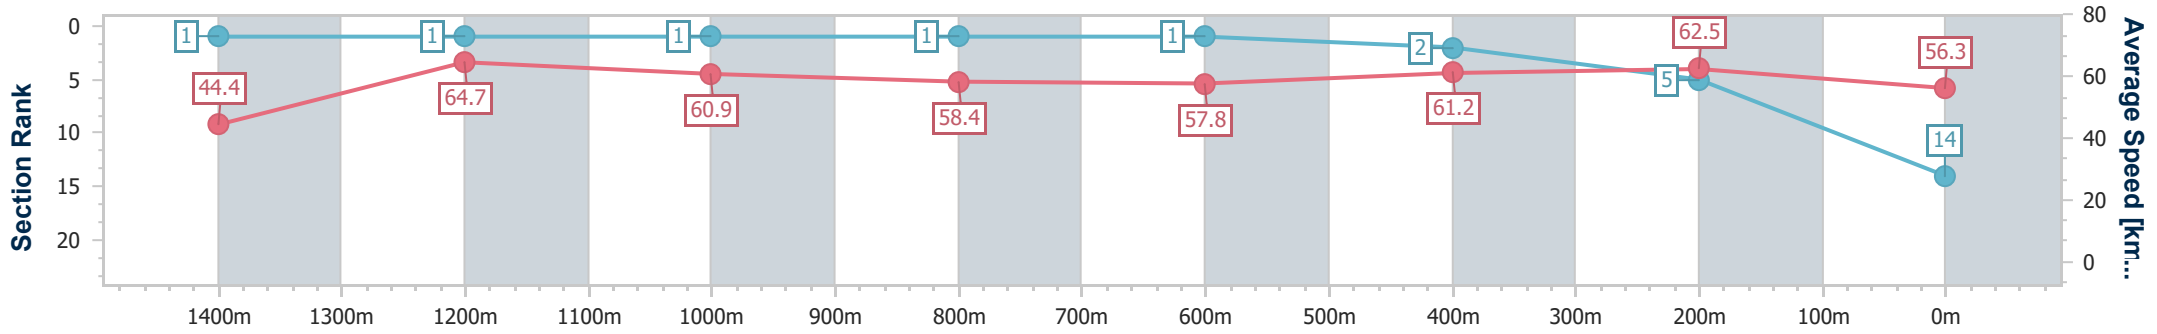

Horse/Jockey Name	Larina
Final Rank	14
Fastest Section Time (Section)	0:08.26 (Overall)
Top Speed [km/h] (Section)	66.2 (1400m)
Race State	Finished

Eagle Farm QLD Professional
Race 7: ROAD TO MAGIC MILLIONS ON SALE NOW Class 3
Plate - 1500m
07 October 2023 - 15:19
Track Rating: Good 4, Weather: Fine, Rail Position: +6m Entire Course

BRISBANE
RACING CLUB

Section	Overall	1400m	1200m	1000m	800m	600m	400m	200m						
Section Times	1:31.98 [14] (0:08.26)	1:23.72 [1] (0:11.13)	1:12.59 [1] (0:11.80)	1:00.79 [1] (0:12.30)	0:48.49 [1] (0:12.46)	0:36.03 [1] (0:11.71)	0:24.32 [2] (0:11.53)	0:12.79 [5] (0:12.79)						
Average Speed [km/h]	44.4	64.7	60.9	58.4	57.8	61.2	62.5	56.3						
Top Speed [km/h]	63.0	66.2	64.5	58.7	58.6	64.1	63.7	61.0						
Avg. Dist. to Rail [m]	14.5	3.9	0.4	0.9	0.3	0.6	0.8	0.4						
Avg. Stride Freq. [Hz]	2.3	2.4	2.4	2.3	2.3	2.4	2.4	2.3						
Avg. Stride Length [m]	5.4	7.4	7.1	7.0	7.1	7.1	7.0	6.8						

- [ ] Ranking at each section and finish
- -.-.- No data available at this section
- NA No data available