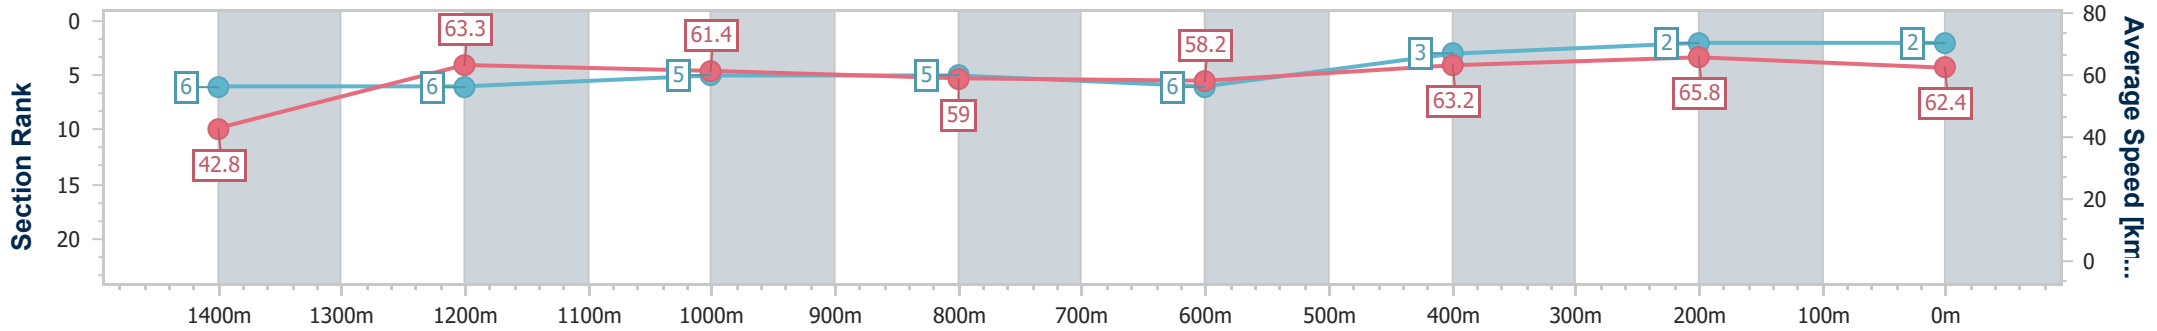

Horse/Jockey Name	Eagles Crag
Final Rank	2
Fastest Section Time (Section)	0:08.46 (Overall)
Top Speed [km/h] (Section)	66.4 (400m)
Race State	Finished

Eagle Farm QLD Professional
Race 7: ROAD TO MAGIC MILLIONS ON SALE NOW Class 3
Plate - 1500m
07 October 2023 - 15:19
Track Rating: Good 4, Weather: Fine, Rail Position: +6m Entire Course

BRISBANE
RACING CLUB

Section	Overall	1400m	1200m	1000m	800m	600m	400m	200m						
Section Times	1:30.34 [2] (0:08.46)	1:21.88 [6] (0:11.39)	1:10.49 [6] (0:11.76)	0:58.73 [5] (0:12.35)	0:46.38 [5] (0:12.45)	0:33.93 [6] (0:11.43)	0:22.50 [3] (0:10.94)	0:11.56 [2] (0:11.56)						
Average Speed [km/h]	42.8	63.3	61.4	59.0	58.2	63.2	65.8	62.4						
Top Speed [km/h]	61.1	64.4	62.8	59.9	59.5	66.4	66.4	65.2						
Avg. Dist. to Rail [m]	7.7	2.1	2.5	2.6	1.7	0.9	4.3	4.9						
Avg. Stride Freq. [Hz]	2.1	2.3	2.3	2.2	2.2	2.3	2.5	2.4						
Avg. Stride Length [m]	5.6	7.5	7.4	7.3	7.3	7.6	7.4	7.2						

- [ ] Ranking at each section and finish
- -.-.- No data available at this section
- NA No data available