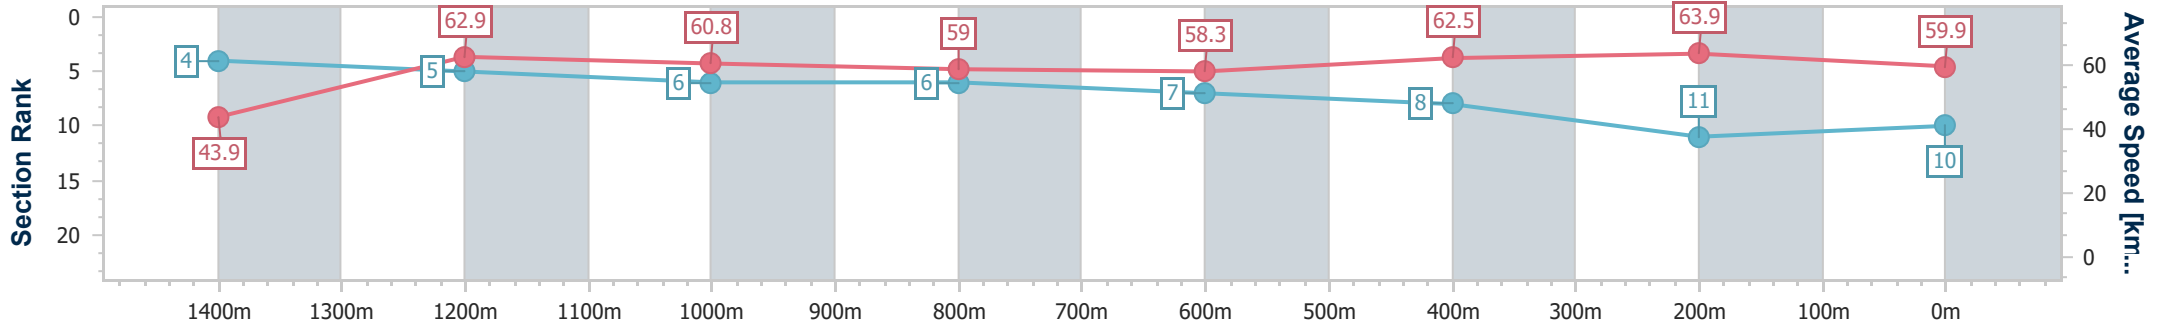

Horse/Jockey Name	Russian Warrior
Final Rank	10
Fastest Section Time (Section)	0:08.34 (Overall)
Top Speed [km/h] (Section)	65.5 (600m)
Race State	Finished

Eagle Farm QLD Professional
Race 7: ROAD TO MAGIC MILLIONS ON SALE NOW Class 3
Plate - 1500m
07 October 2023 - 15:19
Track Rating: Good 4, Weather: Fine, Rail Position: +6m Entire Course

BRISBANE
RACING CLUB

Section	Overall	1400m	1200m	1000m	800m	600m	400m	200m						
Section Times	1:31.39 [10] (0:08.34)	1:23.05 [4] (0:11.47)	1:11.58 [5] (0:11.88)	0:59.70 [6] (0:12.34)	0:47.36 [6] (0:12.46)	0:34.90 [7] (0:11.63)	0:23.27 [8] (0:11.26)	0:12.01 [11] (0:12.01)						
Average Speed [km/h]	43.9	62.9	60.8	59.0	58.3	62.5	63.9	59.9						
Top Speed [km/h]	61.2	64.5	63.1	59.7	59.2	65.5	65.0	62.9						
Avg. Dist. to Rail [m]	13.2	3.5	2.9	2.6	1.9	2.0	3.6	3.9						
Avg. Stride Freq. [Hz]	2.2	2.4	2.3	2.2	2.2	2.4	2.5	2.4						
Avg. Stride Length [m]	5.6	7.4	7.5	7.3	7.2	7.3	7.2	7.0						

- [ ] Ranking at each section and finish
- -.-.- No data available at this section
- NA No data available