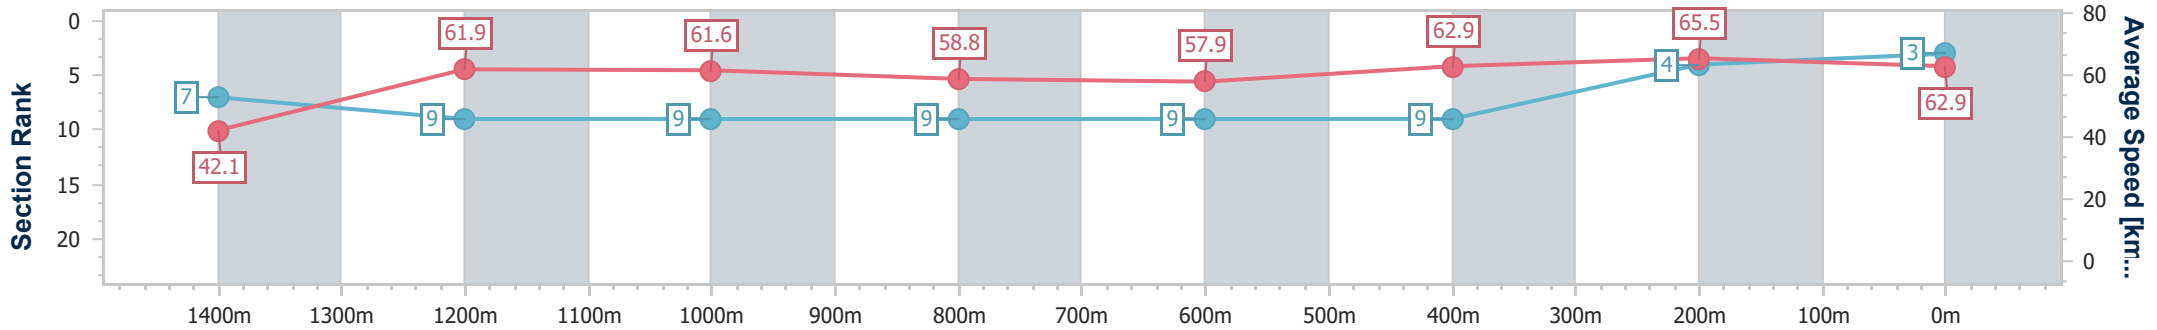

Horse/Jockey Name	Brosnan
Final Rank	3
Fastest Section Time (Section)	0:08.62 (Overall)
Top Speed [km/h] (Section)	66.7 (600m)
Race State	Finished

Eagle Farm QLD Professional
Race 7: ROAD TO MAGIC MILLIONS ON SALE NOW Class 3
Plate - 1500m
07 October 2023 - 15:19
Track Rating: Good 4, Weather: Fine, Rail Position: +6m Entire Course

BRISBANE
RACING CLUB

Section	Overall	1400m	1200m	1000m	800m	600m	400m	200m
Section Times	1:30.56 [3] (0:08.62)	1:21.94 [7] (0:11.64)	1:10.30 [9] (0:11.68)	0:58.62 [9] (0:12.32)	0:46.30 [9] (0:12.46)	0:33.84 [9] (0:11.40)	0:22.44 [9] (0:10.99)	0:11.45 [4] (0:11.45)
Average Speed [km/h]	42.1	61.9	61.6	58.8	57.9	62.9	65.5	62.9
Top Speed [km/h]	59.2	63.5	62.4	59.4	58.7	66.7	66.4	66.0
Avg. Dist. to Rail [m]	6.2	0.8	0.9	0.9	0.5	0.7	1.8	4.8
Avg. Stride Freq. [Hz]	2.1	2.3	2.3	2.2	2.2	2.3	2.3	2.3
Avg. Stride Length [m]	5.7	7.3	7.5	7.3	7.4	7.5	7.7	7.5

- [ ] Ranking at each section and finish
- -.-.- No data available at this section
- NA No data available