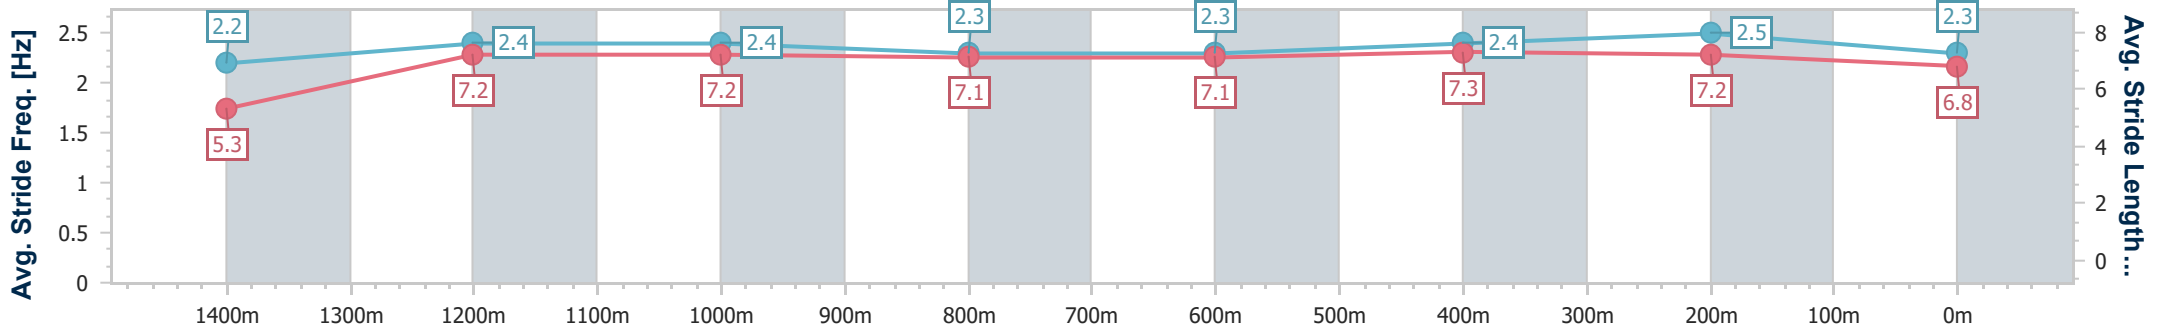

Horse/Jockey Name	Iron Grace
Final Rank	13
Fastest Section Time (Section)	0:08.67 (Overall)
Top Speed [km/h] (Section)	65.3 (400m)
Race State	Finished

Eagle Farm QLD Professional
Race 7: ROAD TO MAGIC MILLIONS ON SALE NOW Class 3
Plate - 1500m
07 October 2023 - 15:19
Track Rating: Good 4, Weather: Fine, Rail Position: +6m Entire Course

BRISBANE
RACING CLUB

Section	Overall	1400m	1200m	1000m	800m	600m	400m	200m						
Section Times	1:31.83 [13] (0:08.67)	1:23.16 [9] (0:11.39)	1:11.77 [8] (0:11.74)	1:00.03 [7] (0:12.23)	0:47.80 [7] (0:12.32)	0:35.48 [5] (0:11.60)	0:23.88 [6] (0:11.37)	0:12.51 [10] (0:12.51)						
Average Speed [km/h]	42.4	63.3	61.5	59.9	59.3	63.1	63.4	57.5						
Top Speed [km/h]	61.8	64.2	63.3	60.6	60.4	64.8	65.3	60.7						
Avg. Dist. to Rail [m]	16.1	5.1	3.2	3.5	3.2	3.5	4.6	5.2						
Avg. Stride Freq. [Hz]	2.2	2.4	2.4	2.3	2.3	2.4	2.5	2.3						
Avg. Stride Length [m]	5.3	7.2	7.2	7.1	7.1	7.3	7.2	6.8						

- [ ] Ranking at each section and finish
- -.-.- No data available at this section
- NA No data available