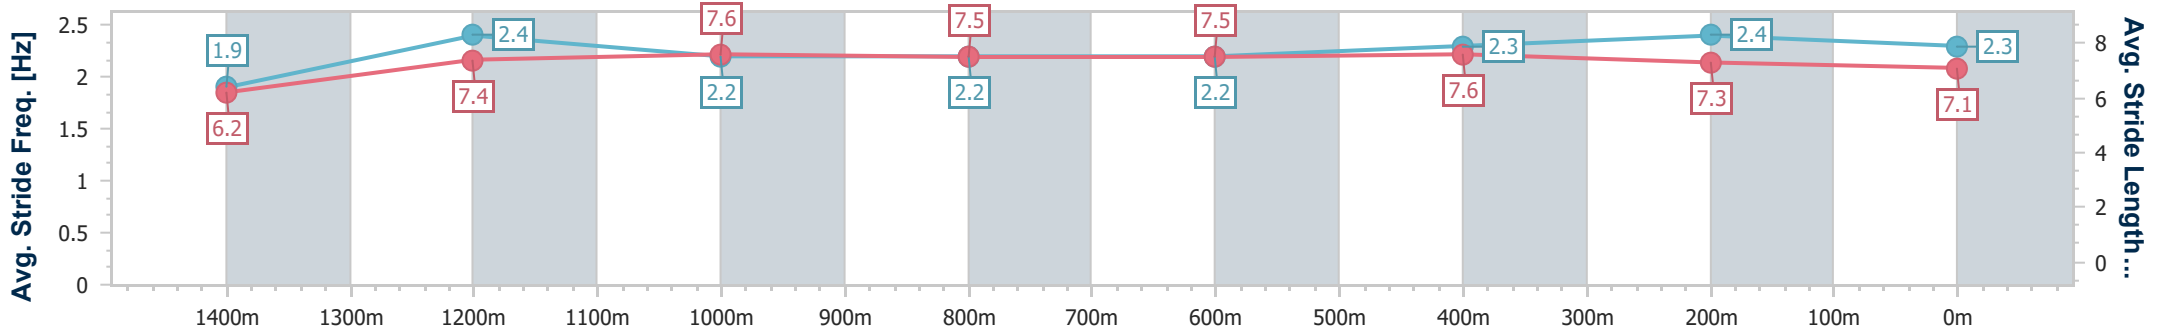

Horse/Jockey Name	Lolly Yeats
Final Rank	9
Fastest Section Time (Section)	0:08.66 (Overall)
Top Speed [km/h] (Section)	66.4 (400m)
Race State	Finished

Eagle Farm QLD Professional
Race 7: ROAD TO MAGIC MILLIONS ON SALE NOW Class 3
Plate - 1500m
07 October 2023 - 15:19
Track Rating: Good 4, Weather: Fine, Rail Position: +6m Entire Course

BRISBANE
RACING CLUB

Section	Overall	1400m	1200m	1000m	800m	600m	400m	200m
Section Times	1:31.38 [9] (0:08.66)	1:22.72 [8] (0:11.35)	1:11.37 [7] (0:11.86)	0:59.51 [8] (0:12.30)	0:47.21 [8] (0:12.41)	0:34.80 [8] (0:11.41)	0:23.39 [7] (0:11.07)	0:12.32 [3] (0:12.32)
Average Speed [km/h]	42.0	63.5	60.7	59.1	58.7	63.8	65.0	58.5
Top Speed [km/h]	63.6	64.5	62.4	59.9	59.6	66.3	66.4	62.7
Avg. Dist. to Rail [m]	9.3	2.1	1.4	1.8	2.5	2.5	6.1	5.5
Avg. Stride Freq. [Hz]	1.9	2.4	2.2	2.2	2.2	2.3	2.4	2.3
Avg. Stride Length [m]	6.2	7.4	7.6	7.5	7.5	7.6	7.3	7.1

- [ ] Ranking at each section and finish
- -.-.- No data available at this section
- NA No data available