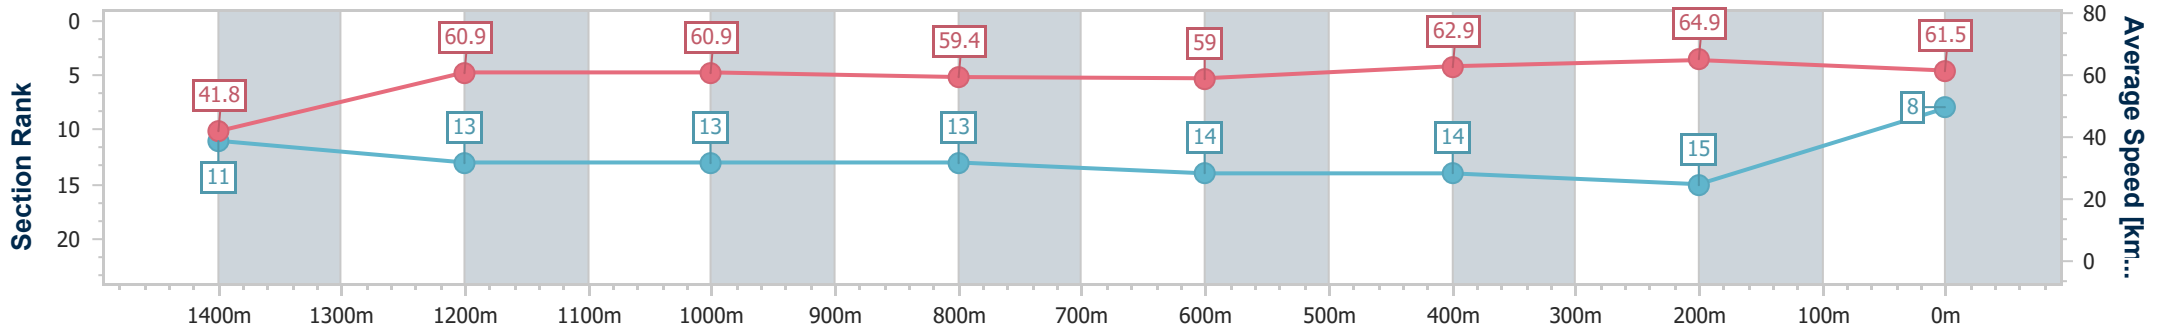

Horse/Jockey Name	Sunset Soiree
Final Rank	8
Fastest Section Time (Section)	0:08.69 (Overall)
Top Speed [km/h] (Section)	66.6 (400m)
Race State	Finished

Eagle Farm QLD Professional
Race 7: ROAD TO MAGIC MILLIONS ON SALE NOW Class 3
Plate - 1500m
07 October 2023 - 15:19
Track Rating: Good 4, Weather: Fine, Rail Position: +6m Entire Course

BRISBANE
RACING CLUB

Section	Overall	1400m	1200m	1000m	800m	600m	400m	200m						
Section Times	1:31.31 [8] (0:08.69)	1:22.62 [11] (0:11.87)	1:10.75 [13] (0:11.84)	0:58.91 [13] (0:12.26)	0:46.65 [13] (0:12.29)	0:34.36 [14] (0:11.58)	0:22.78 [14] (0:11.07)	0:11.71 [15] (0:11.71)						
Average Speed [km/h]	41.8	60.9	60.9	59.4	59.0	62.9	64.9	61.5						
Top Speed [km/h]	57.0	63.4	63.7	60.7	60.4	65.9	66.6	62.8						
Avg. Dist. to Rail [m]	10.8	2.8	2.7	2.3	1.5	2.3	7.5	8.2						
Avg. Stride Freq. [Hz]	2.1	2.3	2.3	2.3	2.2	2.4	2.4	2.3						
Avg. Stride Length [m]	5.6	7.3	7.3	7.3	7.3	7.3	7.5	7.3						

- [ ] Ranking at each section and finish
- -.-.- No data available at this section
- NA No data available