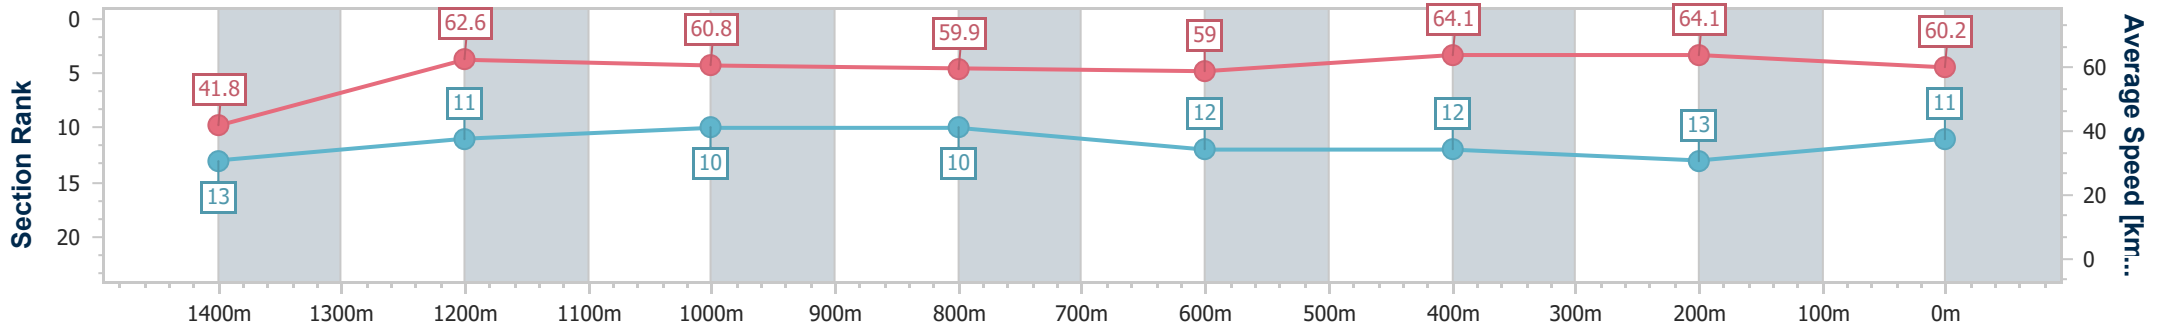

Horse/Jockey Name	Corona Lad
Final Rank	11
Fastest Section Time (Section)	0:08.77 (Overall)
Top Speed [km/h] (Section)	65.3 (400m)
Race State	Finished

Eagle Farm QLD Professional
Race 7: ROAD TO MAGIC MILLIONS ON SALE NOW Class 3
Plate - 1500m
07 October 2023 - 15:19
Track Rating: Good 4, Weather: Fine, Rail Position: +6m Entire Course

BRISBANE
RACING CLUB

Section	Overall	1400m	1200m	1000m	800m	600m	400m	200m						
Section Times	1:31.42 [11] (0:08.77)	1:22.65 [13] (0:11.57)	1:11.08 [11] (0:11.87)	0:59.21 [10] (0:12.23)	0:46.98 [10] (0:12.39)	0:34.59 [12] (0:11.42)	0:23.17 [12] (0:11.22)	0:11.95 [13] (0:11.95)						
Average Speed [km/h]	41.8	62.6	60.8	59.9	59.0	64.1	64.1	60.2						
Top Speed [km/h]	59.6	63.9	62.6	60.9	60.8	64.9	65.3	63.1						
Avg. Dist. to Rail [m]	15.3	4.3	3.2	3.5	3.5	3.1	7.8	8.9						
Avg. Stride Freq. [Hz]	2.2	2.4	2.3	2.3	2.2	2.4	2.4	2.3						
Avg. Stride Length [m]	5.2	7.3	7.4	7.3	7.3	7.3	7.3	7.2						

- [ ] Ranking at each section and finish
- -.-.- No data available at this section
- NA No data available