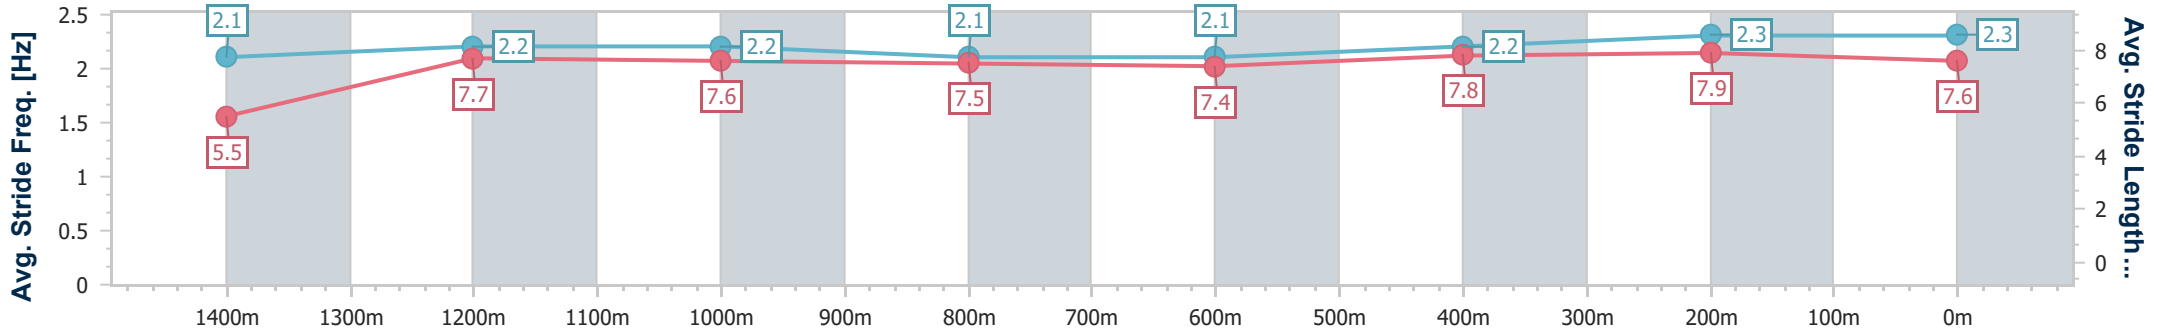

Horse/Jockey Name	Finsceal
Final Rank	4
Fastest Section Time (Section)	0:08.92 (Overall)
Top Speed [km/h] (Section)	66.8 (600m)
Race State	Finished

Eagle Farm QLD Professional
Race 7: ROAD TO MAGIC MILLIONS ON SALE NOW Class 3
Plate - 1500m
07 October 2023 - 15:19
Track Rating: Good 4, Weather: Fine, Rail Position: +6m Entire Course

BRISBANE
RACING CLUB

Section	Overall	1400m	1200m	1000m	800m	600m	400m	200m
Section Times	1:30.79 [4] (0:08.92)	1:21.87 [14] (0:11.55)	1:10.32 [12] (0:11.84)	0:58.48 [12] (0:12.13)	0:46.35 [10] (0:12.39)	0:33.96 [13] (0:11.49)	0:22.47 [13] (0:10.98)	0:11.49 [9] (0:11.49)
Average Speed [km/h]	41.0	62.4	60.9	59.7	58.3	62.7	65.6	62.7
Top Speed [km/h]	61.7	63.5	63.1	60.5	59.6	66.8	66.7	64.8
Avg. Dist. to Rail [m]	10.8	1.8	1.9	1.3	0.5	0.7	1.6	0.7
Avg. Stride Freq. [Hz]	2.1	2.2	2.2	2.1	2.1	2.2	2.3	2.3
Avg. Stride Length [m]	5.5	7.7	7.6	7.5	7.4	7.8	7.9	7.6

- [ ] Ranking at each section and finish
- -.-.- No data available at this section
- NA No data available