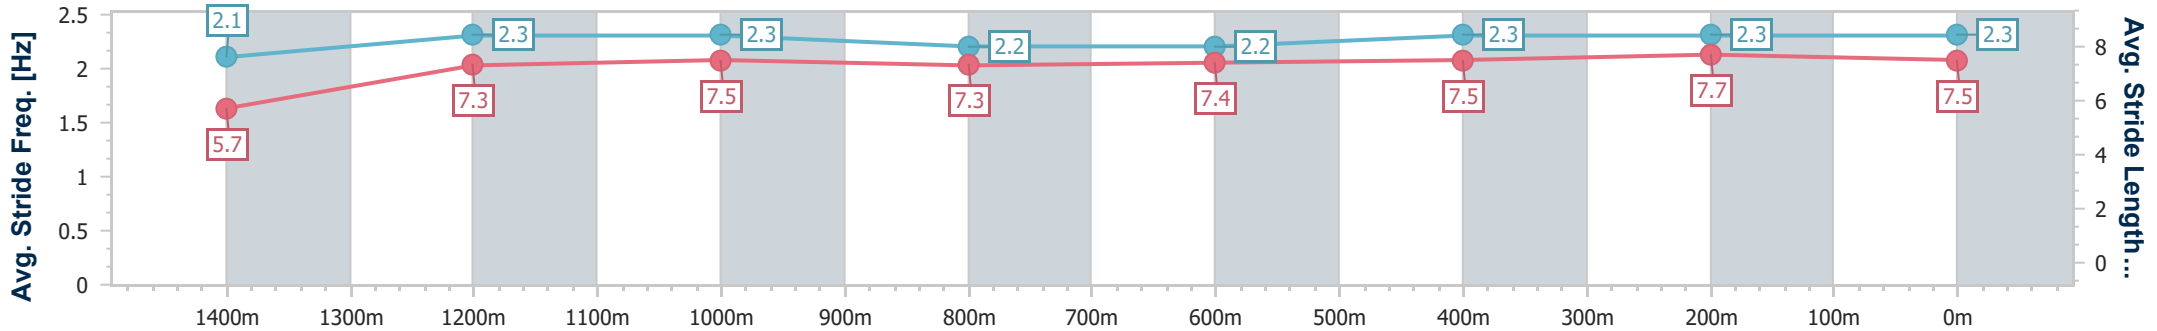

Horse/Jockey Name	Brosnan
Final Rank	3
Fastest Section Time (Section)	0:08.62 (Overall)
Top Speed [km/h] (Section)	66.7 (600m)
Race State	Finished

Eagle Farm QLD Professional
Race 7: ROAD TO MAGIC MILLIONS ON SALE NOW Class 3
Plate - 1500m
07 October 2023 - 15:19
Track Rating: Good 4, Weather: Fine, Rail Position: +6m Entire Course

BRISBANE
RACING CLUB

Section	Overall	1400m	1200m	1000m	800m	600m	400m	200m
Section Times	1:30.56 [3] (0:08.62)	1:21.94 [7] (0:11.64)	1:10.30 [9] (0:11.68)	0:58.62 [9] (0:12.32)	0:46.30 [9] (0:12.46)	0:33.84 [9] (0:11.40)	0:22.44 [9] (0:10.99)	0:11.45 [4] (0:11.45)
Average Speed [km/h]	42.1	61.9	61.6	58.8	57.9	62.9	65.5	62.9
Top Speed [km/h]	59.2	63.5	62.4	59.4	58.7	66.7	66.4	66.0
Avg. Dist. to Rail [m]	6.2	0.8	0.9	0.9	0.5	0.7	1.8	4.8
Avg. Stride Freq. [Hz]	2.1	2.3	2.3	2.2	2.2	2.3	2.3	2.3
Avg. Stride Length [m]	5.7	7.3	7.5	7.3	7.4	7.5	7.7	7.5

- [ ] Ranking at each section and finish
- -.-.- No data available at this section
- NA No data available