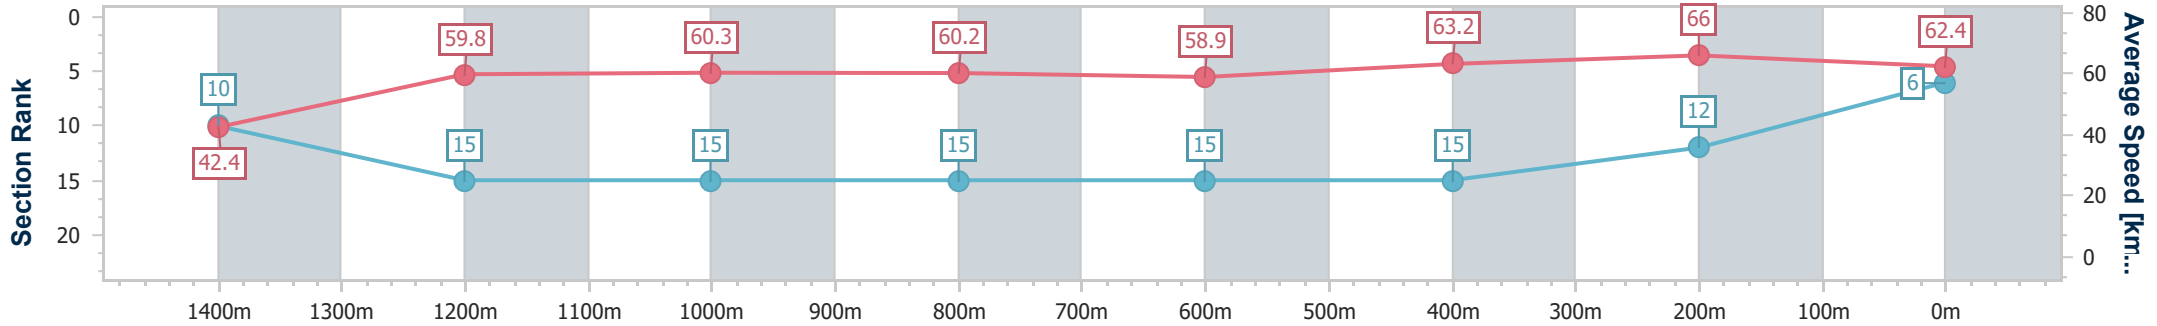

Horse/Jockey Name	I Am The Empire
Final Rank	6
Fastest Section Time (Section)	0:08.68 (Overall)
Top Speed [km/h] (Section)	68.0 (400m)
Race State	Finished

Eagle Farm QLD Professional
Race 7: ROAD TO MAGIC MILLIONS ON SALE NOW Class 3
Plate - 1500m
07 October 2023 - 15:19
Track Rating: Good 4, Weather: Fine, Rail Position: +6m Entire Course

BRISBANE
RACING CLUB

Section	Overall	1400m	1200m	1000m	800m	600m	400m	200m						
Section Times	1:31.00 [6] (0:08.68)	1:22.32 [10] (0:12.10)	1:10.22 [15] (0:11.98)	0:58.24 [15] (0:12.03)	0:46.21 [15] (0:12.28)	0:33.93 [15] (0:11.49)	0:22.44 [15] (0:10.91)	0:11.53 [12] (0:11.53)						
Average Speed [km/h]	42.4	59.8	60.3	60.2	58.9	63.2	66.0	62.4						
Top Speed [km/h]	59.1	61.0	61.1	61.1	61.0	67.4	68.0	64.8						
Avg. Dist. to Rail [m]	18.0	8.0	3.8	1.8	1.1	1.7	7.9	9.2						
Avg. Stride Freq. [Hz]	2.1	2.3	2.2	2.2	2.2	2.3	2.4	2.3						
Avg. Stride Length [m]	5.5	7.4	7.5	7.6	7.5	7.6	7.6	7.4						

- [ ] Ranking at each section and finish
- -.-.- No data available at this section
- NA No data available