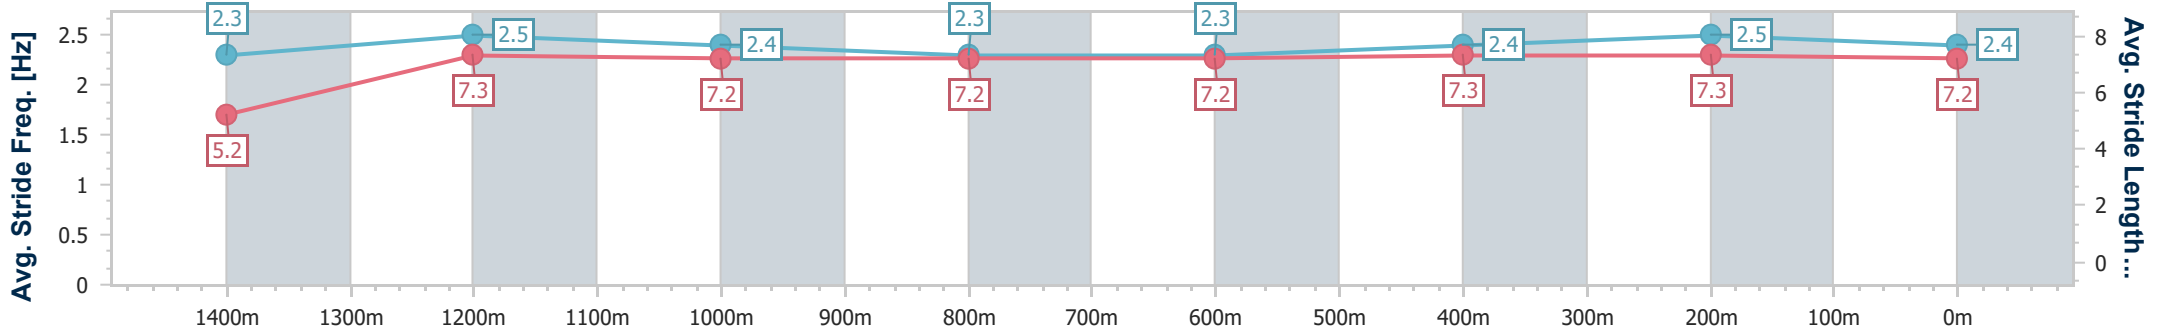

Horse/Jockey Name	Cottee
Final Rank	1
Fastest Section Time (Section)	0:08.36 (Overall)
Top Speed [km/h] (Section)	65.9 (1400m)
Race State	Finished

Eagle Farm QLD Professional
Race 7: ROAD TO MAGIC MILLIONS ON SALE NOW Class 3
Plate - 1500m
07 October 2023 - 15:19
Track Rating: Good 4, Weather: Fine, Rail Position: +6m Entire Course

BRISBANE
RACING CLUB

Section	Overall	1400m	1200m	1000m	800m	600m	400m	200m
Section Times	1:30.33 [1] (0:08.36)	1:21.97 [5] (0:11.12)	1:10.85 [2] (0:11.78)	0:59.07 [2] (0:12.34)	0:46.73 [2] (0:12.39)	0:34.34 [2] (0:11.64)	0:22.70 [1] (0:11.10)	0:11.60 [1] (0:11.60)
Average Speed [km/h]	44.2	65.1	61.2	59.0	58.5	62.2	64.9	62.0
Top Speed [km/h]	63.6	65.9	63.3	59.4	59.3	65.0	65.2	64.7
Avg. Dist. to Rail [m]	19.7	7.5	3.1	2.2	1.3	1.2	2.0	2.3
Avg. Stride Freq. [Hz]	2.3	2.5	2.4	2.3	2.3	2.4	2.5	2.4
Avg. Stride Length [m]	5.2	7.3	7.2	7.2	7.2	7.3	7.3	7.2

- [ ] Ranking at each section and finish
- -.-.- No data available at this section
- NA No data available