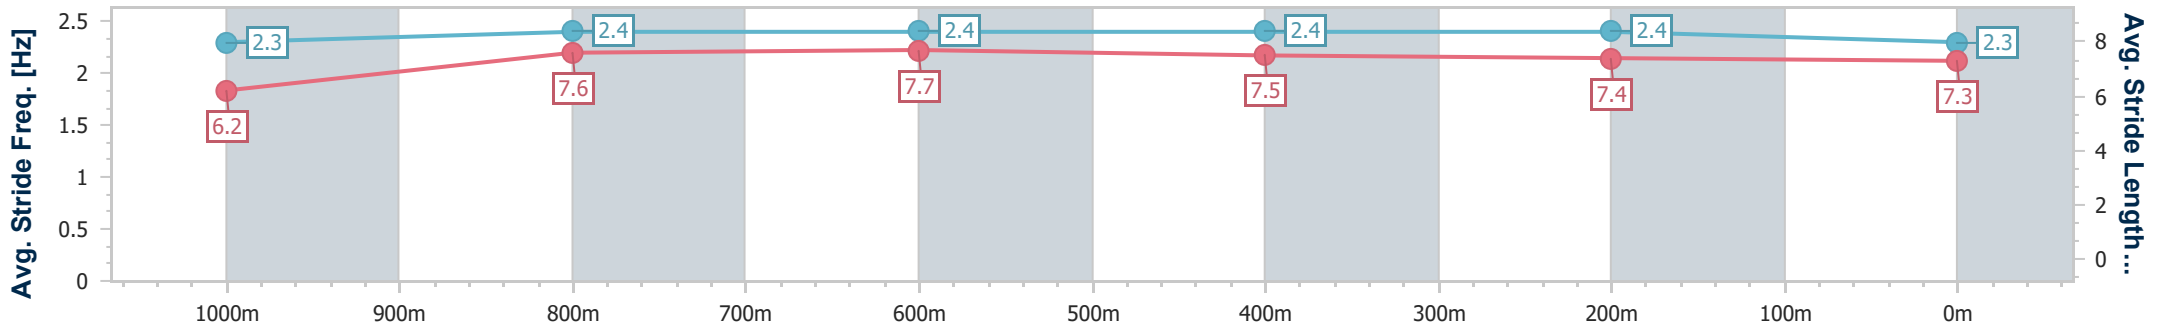

Ipswich QLD Professional

Race 8: SIRROMET BENCHMARK 65 Handicap - 1200m

11 October 2023 - 17:25

Track Rating: Good 3, Weather: Fine, Rail Position: +6.0m Entire

Section	Overall	1000m	800m	600m	400m	200m
Section Times	1:10.38 [2] (0:14.13)	0:56.25 [3] (0:11.05)	0:45.20 [3] (0:10.96)	0:34.24 [3] (0:11.06)	0:23.18 [2] (0:11.38)	0:11.80 [2] (0:11.80)
Average Speed [km/h]	51.0	65.1	65.5	64.7	63.2	61.0
Top Speed [km/h]	64.5	65.9	66.0	65.6	64.3	63.0
Avg. Dist. to Rail [m]	2.0	0.4	0.8	1.2	0.9	2.9
Avg. Stride Freq. [Hz]	2.3	2.4	2.4	2.4	2.4	2.3
Avg. Stride Length [m]	6.2	7.6	7.7	7.5	7.4	7.3