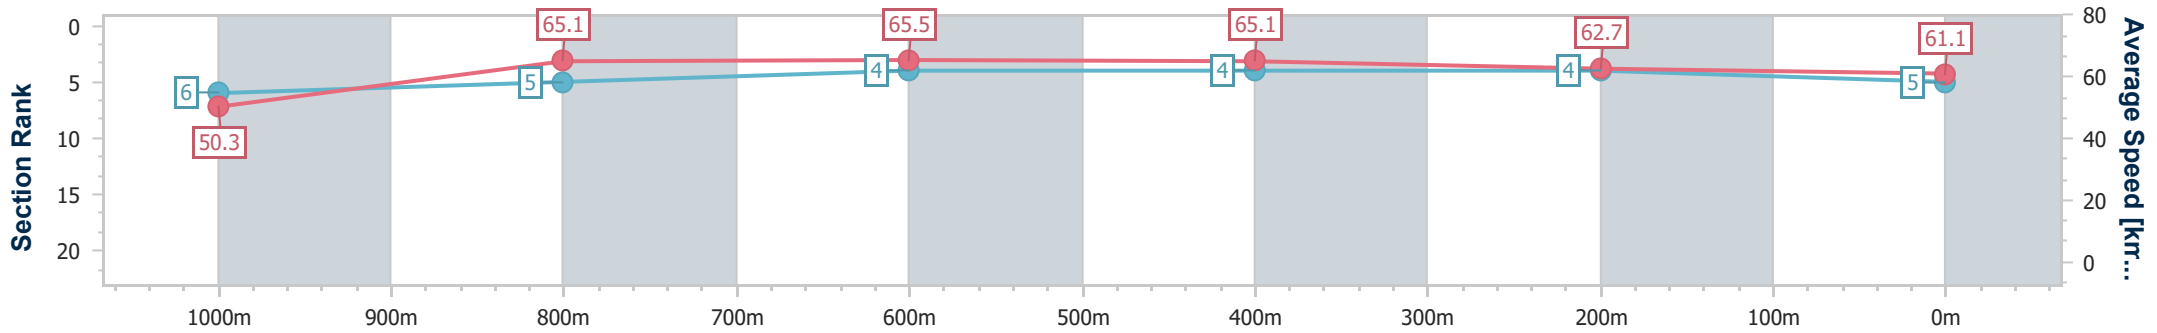

Ipswich QLD Professional

Race 8: SIRROMET BENCHMARK 65 Handicap - 1200m

11 October 2023 - 17:25

Track Rating: Good 3, Weather: Fine, Rail Position: +6.0m Entire

Section	Overall	1000m	800m	600m	400m	200m
Section Times	1:10.56 [5] (0:14.31)	0:56.25 [6] (0:11.04)	0:45.21 [5] (0:10.90)	0:34.31 [4] (0:11.03)	0:23.28 [4] (0:11.49)	0:11.79 [4]
Average Speed [km/h]	50.3	65.1	65.5	65.1	62.7	61.1
Top Speed [km/h]	64.5	65.4	66.1	65.9	64.6	62.1
Avg. Dist. to Rail [m]	3.2	1.0	1.8	1.0	1.4	4.0
Avg. Stride Freq. [Hz]	2.4	2.5	2.5	2.5	2.5	2.4
Avg. Stride Length [m]	5.9	7.2	7.2	7.2	6.8	7.0

- [] Ranking at each section and finish
- .-.-.- No data available at this section
- NA No data available

Horse/Jockey Name	Befana
Final Rank	6
Fastest Section Time (Section)	0:10.97 (800m)
Top Speed [km/h] (Section)	67.0 (600m)
Race State	Finished