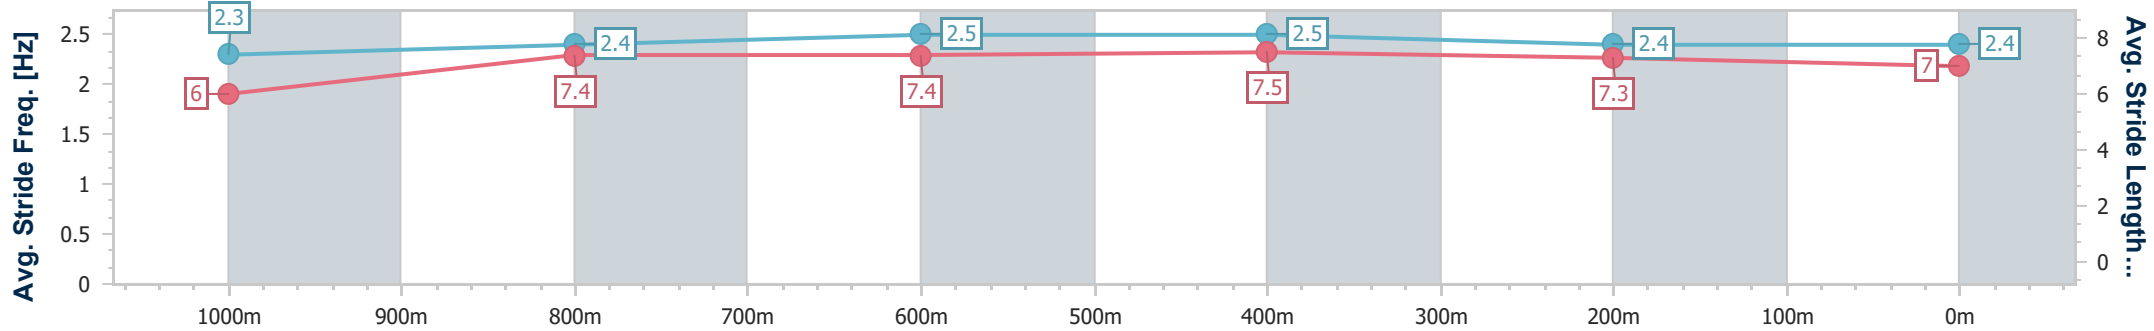

- [] Ranking at each section and finish
- .-.-.- No data available at this section
- NA No data available

Horse/Jockey Name	Befana
Final Rank	6
Fastest Section Time (Section)	0:10.97 (800m)
Top Speed [km/h] (Section)	67.0 (600m)
Race State	Finished

Ipswich QLD Professional

Race 8: SIRROMET BENCHMARK 65 Handicap - 1200m

11 October 2023 - 17:25

Track Rating: Good 3, Weather: Fine, Rail Position: +6.0m Entire

Section	Overall	1000m	800m	600m	400m	200m
Section Times	1:10.59 [6] (0:14.40)	0:56.19 [7] (0:11.22)	0:44.97 [7] (0:10.97)	0:34.00 [7] (0:10.98)	0:23.02 [7] (0:11.30)	0:11.72 [7] (0:11.72)
Average Speed [km/h]	50.0	64.2	65.4	65.7	63.8	61.5
Top Speed [km/h]	64.2	65.2	66.0	67.0	64.6	62.9
Avg. Dist. to Rail [m]	7.1	0.6	0.6	0.4	1.7	5.4
Avg. Stride Freq. [Hz]	2.3	2.4	2.5	2.5	2.4	2.4
Avg. Stride Length [m]	6.0	7.4	7.4	7.5	7.3	7.0