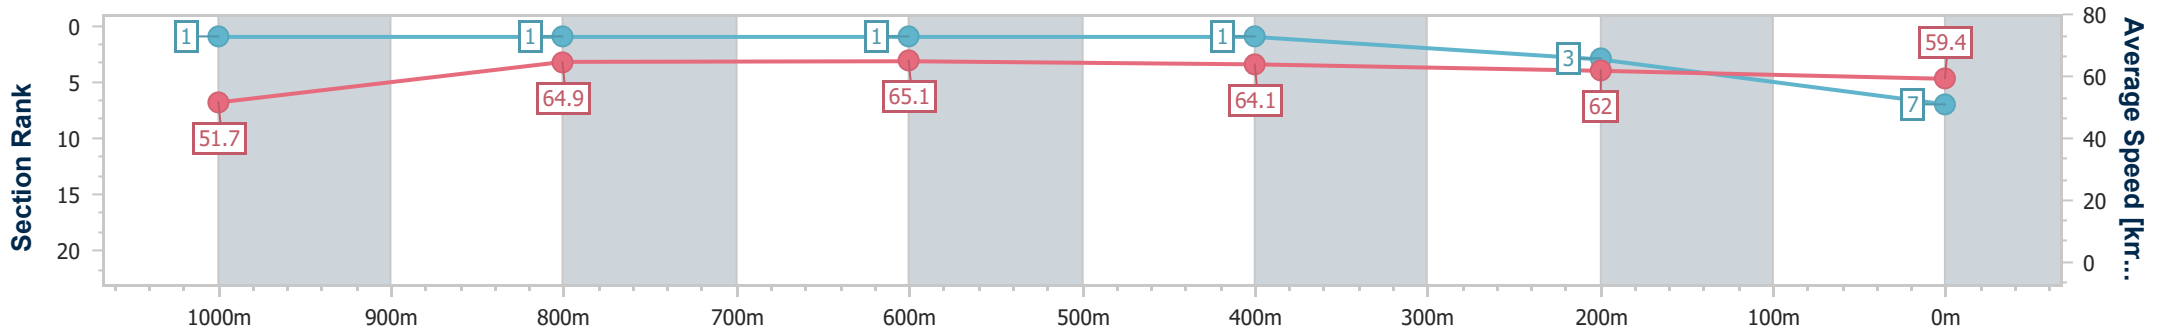

Ipswich QLD Professional

Race 8: SIRROMET BENCHMARK 65 Handicap - 1200m

11 October 2023 - 17:25

Track Rating: Good 3, Weather: Fine, Rail Position: +6.0m Entire

Section	Overall	1000m	800m	600m	400m	200m
Section Times	1:10.76 [7] (0:13.92)	0:56.84 [1] (0:11.07)	0:45.77 [1] (0:10.97)	0:34.80 [1] (0:11.14)	0:23.66 [1] (0:11.54)	0:12.12 [3] (0:12.12)
Average Speed [km/h]	51.7	64.9	65.1	64.1	62.0	59.4
Top Speed [km/h]	64.8	65.8	65.4	65.2	63.2	61.8
Avg. Dist. to Rail [m]	0.9	1.3	2.0	1.8	1.7	0.6
Avg. Stride Freq. [Hz]	2.3	2.4	2.4	2.4	2.4	2.3
Avg. Stride Length [m]	6.1	7.5	7.5	7.4	7.1	6.8