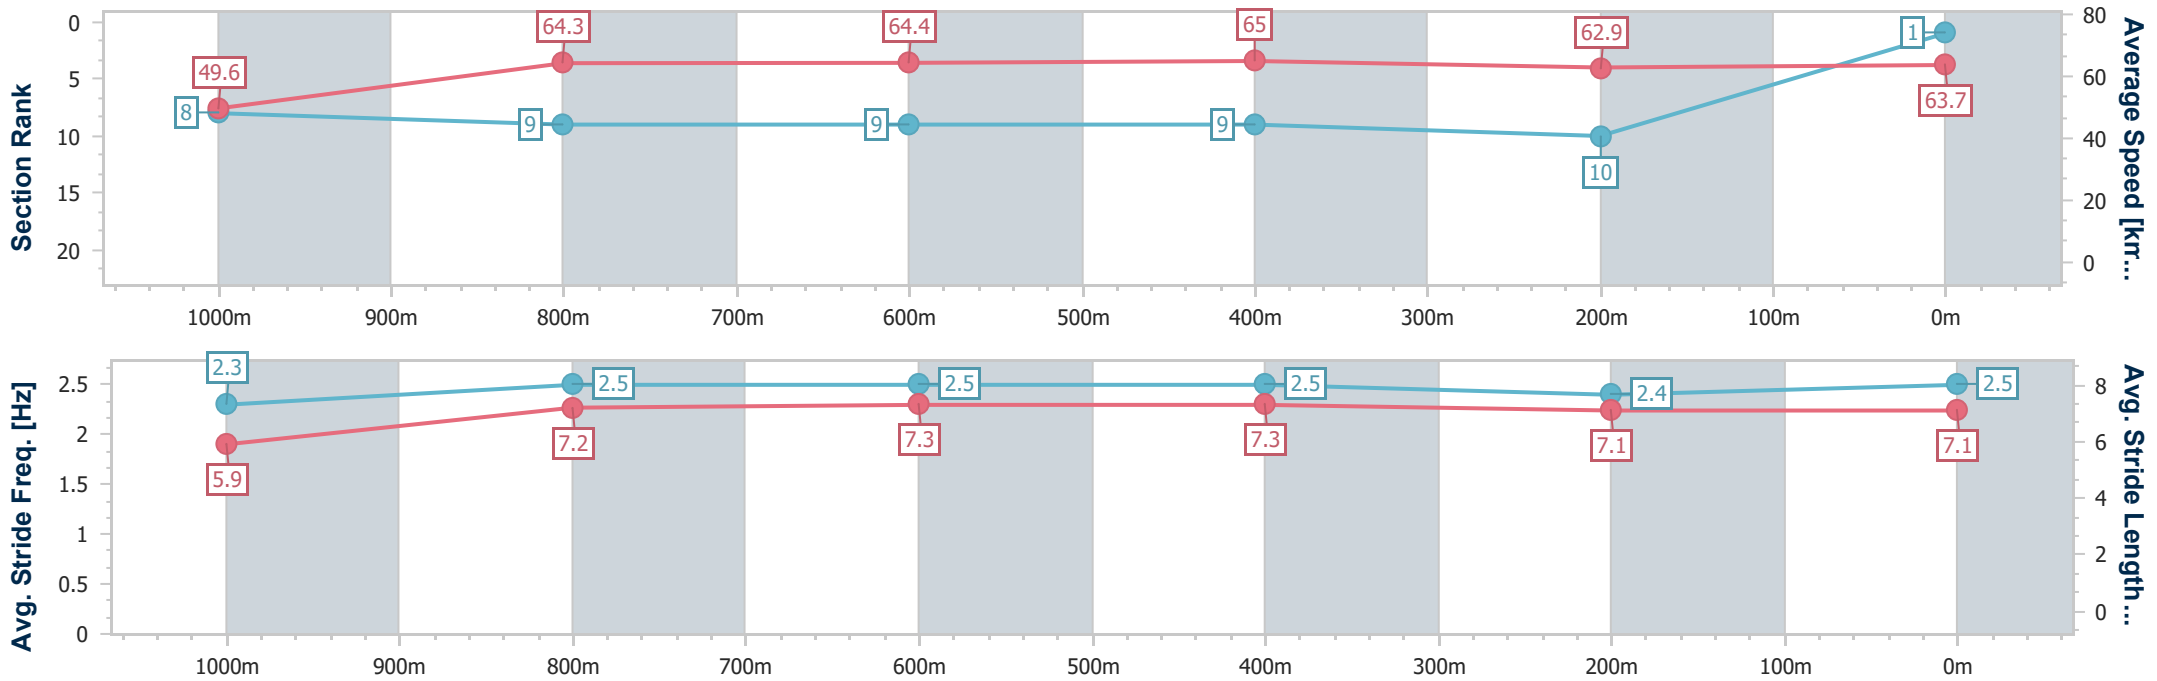

11 October 2023 - 17:25

Track Rating: Good 3, Weather: Fine, Rail Position: +6.0m Entire

Section	Overall	1000m	800m	600m	400m	200m
Section Times	1:10.33 [1] (0:14.52)	0:55.81 [8] (0:11.15)	0:44.66 [9] (0:11.05)	0:33.61 [9] (0:10.97)	0:22.64 [9] (0:11.36)	0:11.28 [10]
Average Speed [km/h]	49.6	64.3	64.4	65.0	62.9	63.7
Top Speed [km/h]	66.8	65.3	65.5	66.7	63.9	65.3
Avg. Dist. to Rail [m]	3.9	2.0	2.6	2.6	1.7	2.2
Avg. Stride Freq. [Hz]	2.3	2.5	2.5	2.5	2.4	2.5
Avg. Stride Length [m]	5.9	7.2	7.3	7.3	7.1	7.1