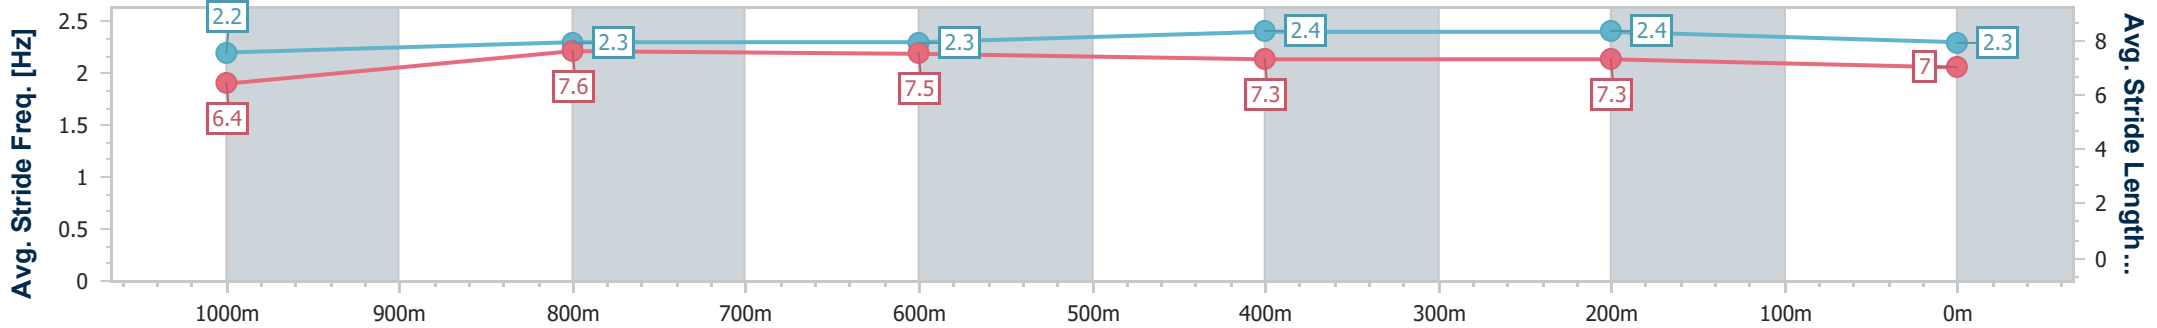

Ipswich QLD Professional

Race 8: SIRROMET BENCHMARK 65 Handicap - 1200m

11 October 2023 - 17:25

Track Rating: Good 3, Weather: Fine, Rail Position: +6.0m Entire

Section	Overall	1000m	800m	600m	400m	200m
Section Times	1:10.76 [8] (0:14.18)	0:56.58 [4] (0:11.13)	0:45.45 [4] (0:11.01)	0:34.44 [5] (0:11.07)	0:23.37 [5] (0:11.40)	0:11.97 [5]
Average Speed [km/h]	50.8	64.4	64.9	64.6	62.6	60.2
Top Speed [km/h]	65.4	65.8	65.5	65.5	63.3	62.5
Avg. Dist. to Rail [m]	1.9	1.6	1.7	2.0	1.6	0.9
Avg. Stride Freq. [Hz]	2.2	2.3	2.3	2.4	2.4	2.3
Avg. Stride Length [m]	6.4	7.6	7.5	7.3	7.3	7.0

- [] Ranking at each section and finish
- .-.- No data available at this section
- NA No data available

Horse/Jockey Name	Rose By Design
Final Rank	9
Fastest Section Time (Section)	0:10.97 (800m)
Top Speed [km/h] (Section)	66.5 (800m)
Race State	Finished