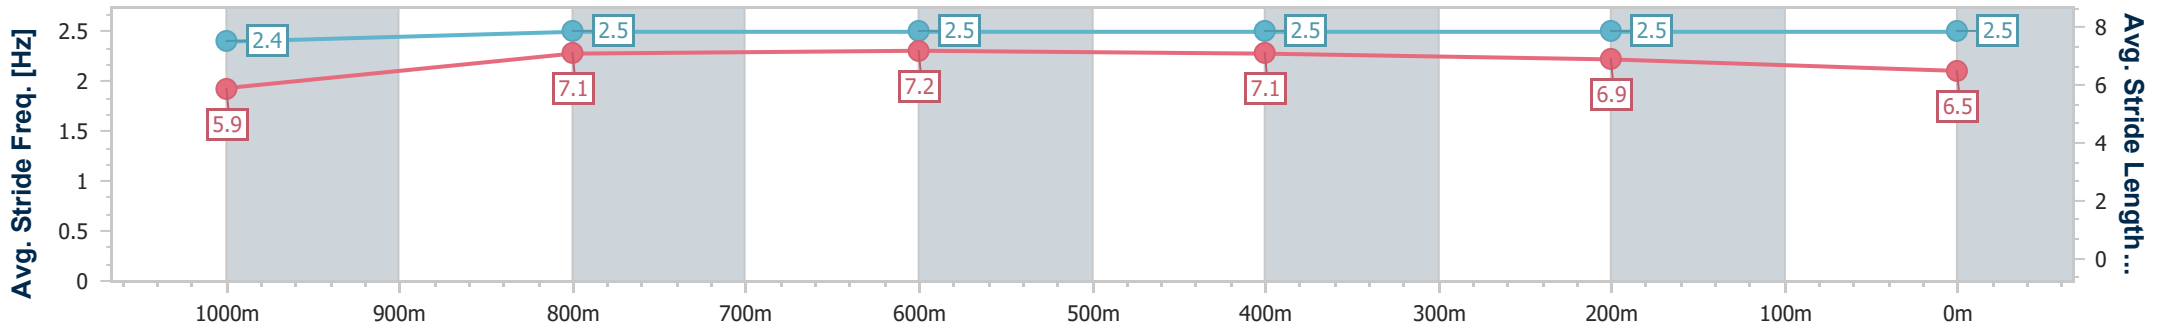

Ipswich QLD Professional

Race 8: SIRROMET BENCHMARK 65 Handicap - 1200m

11 October 2023 - 17:25

Track Rating: Good 3, Weather: Fine, Rail Position: +6.0m Entire

Section	Overall	1000m	800m	600m	400m	200m
Section Times	1:10.44 [3] (0:14.06)	0:56.38 [2] (0:11.11)	0:45.27 [2] (0:10.95)	0:34.32 [2] (0:11.09)	0:23.23 [3] (0:11.36)	0:11.87 [1] (0:11.87)
Average Speed [km/h]	51.3	64.9	65.6	64.7	63.2	60.7
Top Speed [km/h]	64.6	65.3	66.0	65.5	63.6	62.6
Avg. Dist. to Rail [m]	5.5	0.6	0.8	0.7	1.1	3.5
Avg. Stride Freq. [Hz]	2.4	2.5	2.5	2.5	2.5	2.5
Avg. Stride Length [m]	5.9	7.1	7.2	7.1	6.9	6.5