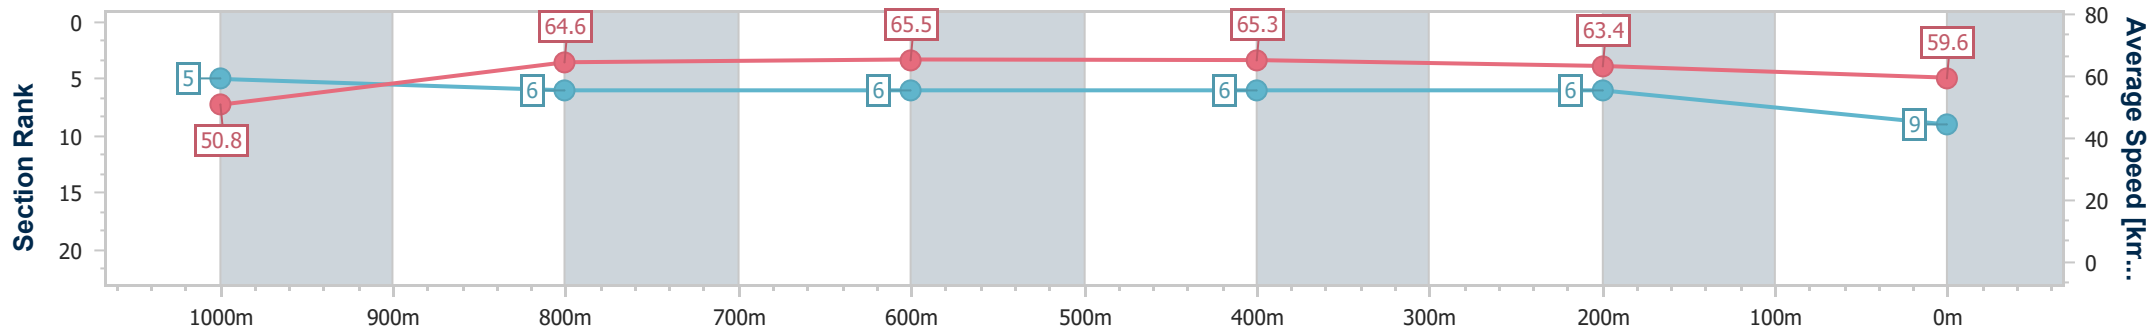

- [] Ranking at each section and finish
- .-.- No data available at this section
- NA No data available

Horse/Jockey Name	Rose By Design
Final Rank	9
Fastest Section Time (Section)	0:10.97 (800m)
Top Speed [km/h] (Section)	66.5 (800m)
Race State	Finished

Ipswich QLD Professional

Race 8: SIRROMET BENCHMARK 65 Handicap - 1200m

11 October 2023 - 17:25

Track Rating: Good 3, Weather: Fine, Rail Position: +6.0m Entire

Section	Overall	1000m	800m	600m	400m	200m
Section Times	1:10.84 [9] (0:14.21)	0:56.63 [5] (0:11.17)	0:45.46 [6] (0:10.97)	0:34.49 [6] (0:11.05)	0:23.44 [6] (0:11.39)	0:12.05 [6] (0:12.05)
Average Speed [km/h]	50.8	64.6	65.5	65.3	63.4	59.6
Top Speed [km/h]	64.0	65.2	66.5	66.1	64.5	62.5
Avg. Dist. to Rail [m]	8.0	1.1	0.2	0.3	1.4	4.4
Avg. Stride Freq. [Hz]	2.3	2.4	2.4	2.4	2.4	2.3
Avg. Stride Length [m]	6.3	7.5	7.3	7.2	7.0	6.9

- [] Ranking at each section and finish
- .-.- No data available at this section
- NA No data available

Horse/Jockey Name	Silver Warrior
Final Rank	10
Fastest Section Time (Section)	0:10.97 (800m)
Top Speed [km/h] (Section)	66.4 (600m)
Race State	Finished