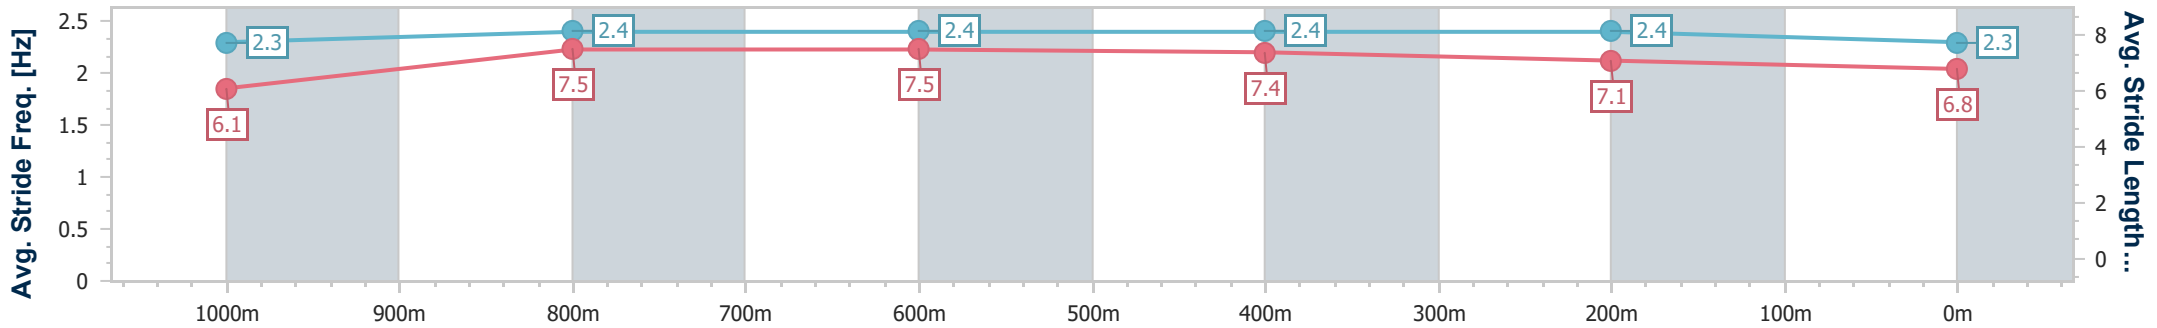

Ipswich QLD Professional

Race 8: SIRROMET BENCHMARK 65 Handicap - 1200m

11 October 2023 - 17:25

Track Rating: Good 3, Weather: Fine, Rail Position: +6.0m Entire

Section	Overall	1000m	800m	600m	400m	200m
Section Times	1:10.76 [7] (0:13.92)	0:56.84 [1] (0:11.07)	0:45.77 [1] (0:10.97)	0:34.80 [1] (0:11.14)	0:23.66 [1] (0:11.54)	0:12.12 [3] (0:12.12)
Average Speed [km/h]	51.7	64.9	65.1	64.1	62.0	59.4
Top Speed [km/h]	64.8	65.8	65.4	65.2	63.2	61.8
Avg. Dist. to Rail [m]	0.9	1.3	2.0	1.8	1.7	0.6
Avg. Stride Freq. [Hz]	2.3	2.4	2.4	2.4	2.4	2.3
Avg. Stride Length [m]	6.1	7.5	7.5	7.4	7.1	6.8