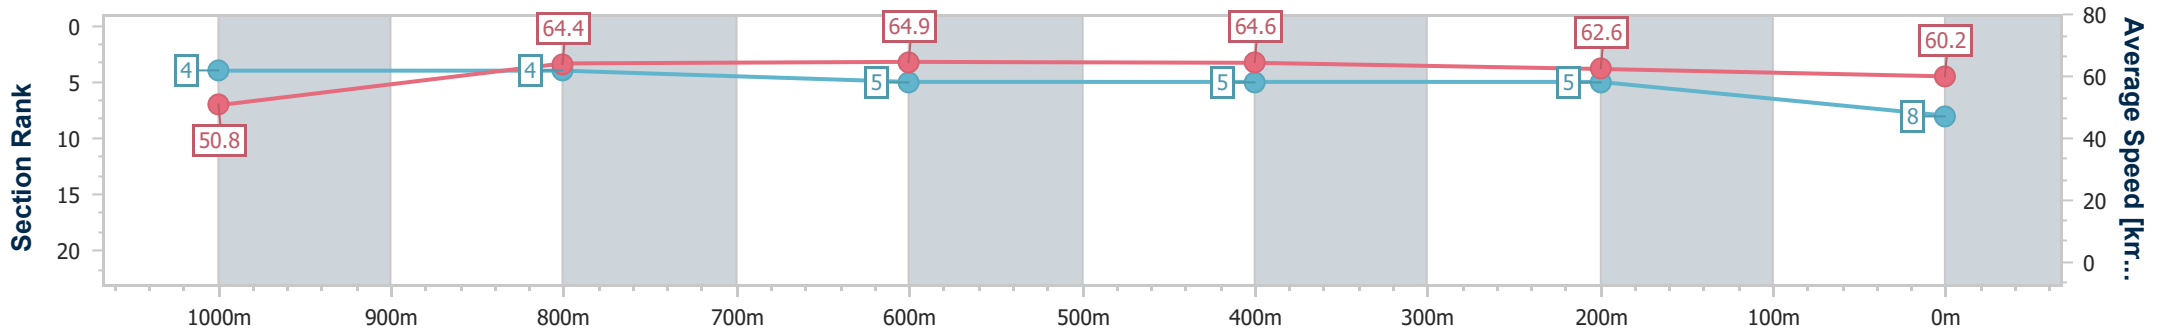

Ipswich QLD Professional

Race 8: SIRROMET BENCHMARK 65 Handicap - 1200m

11 October 2023 - 17:25

Track Rating: Good 3, Weather: Fine, Rail Position: +6.0m Entire

Section	Overall	1000m	800m	600m	400m	200m
Section Times	1:10.76 [8] (0:14.18)	0:56.58 [4] (0:11.13)	0:45.45 [4] (0:11.01)	0:34.44 [5] (0:11.07)	0:23.37 [5] (0:11.40)	0:11.97 [5]
Average Speed [km/h]	50.8	64.4	64.9	64.6	62.6	60.2
Top Speed [km/h]	65.4	65.8	65.5	65.5	63.3	62.5
Avg. Dist. to Rail [m]	1.9	1.6	1.7	2.0	1.6	0.9
Avg. Stride Freq. [Hz]	2.2	2.3	2.3	2.4	2.4	2.3
Avg. Stride Length [m]	6.4	7.6	7.5	7.3	7.3	7.0

- [] Ranking at each section and finish
- .-.- No data available at this section
- NA No data available

Horse/Jockey Name	Rose By Design
Final Rank	9
Fastest Section Time (Section)	0:10.97 (800m)
Top Speed [km/h] (Section)	66.5 (800m)
Race State	Finished