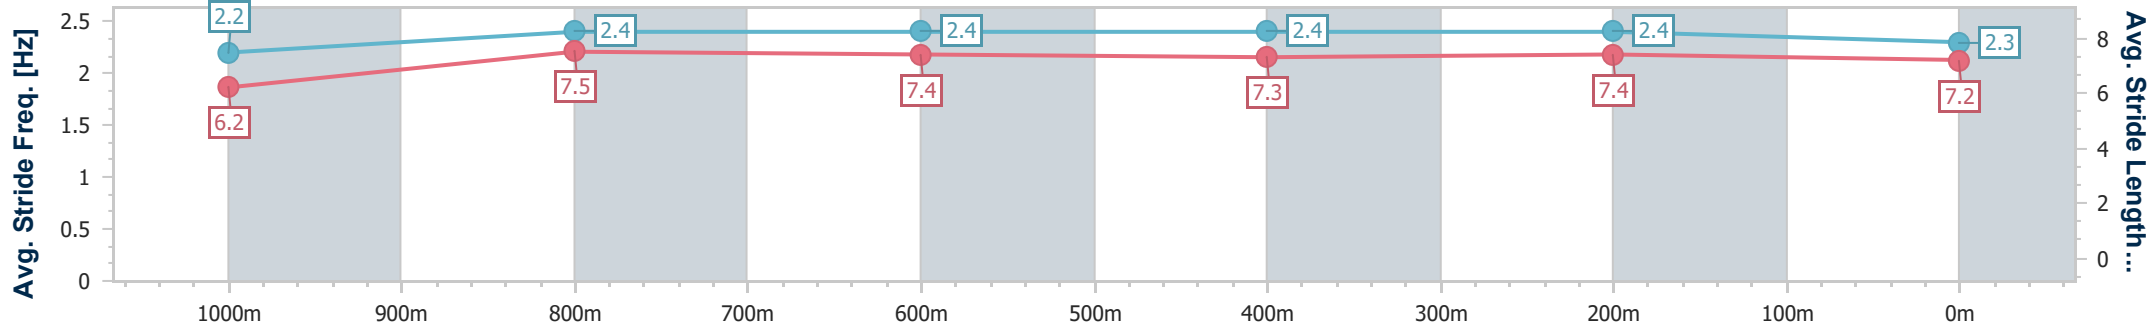

- [] Ranking at each section and finish
- .-.- No data available at this section
- NA No data available

Horse/Jockey Name	Silver Warrior
Final Rank	10
Fastest Section Time (Section)	0:10.97 (800m)
Top Speed [km/h] (Section)	66.4 (600m)
Race State	Finished

Ipswich QLD Professional

Race 8: SIRROMET BENCHMARK 65 Handicap - 1200m

11 October 2023 - 17:25

Track Rating: Good 3, Weather: Fine, Rail Position: +6.0m Entire

Section	Overall	1000m	800m	600m	400m	200m
Section Times	1:10.91 [10] (0:14.53)	0:56.38 [9] (0:11.12)	0:45.26 [8] (0:10.97)	0:34.29 [8] (0:11.00)	0:23.29 [8] (0:11.27)	0:12.02 [8] (0:12.02)
Average Speed [km/h]	49.6	64.6	65.5	65.3	63.6	59.9
Top Speed [km/h]	64.2	65.7	66.3	66.4	64.4	64.1
Avg. Dist. to Rail [m]	5.5	0.4	0.6	0.7	1.2	3.6
Avg. Stride Freq. [Hz]	2.2	2.4	2.4	2.4	2.4	2.3
Avg. Stride Length [m]	6.2	7.5	7.4	7.3	7.4	7.2

- [] Ranking at each section and finish
- .-.- No data available at this section
- NA No data available