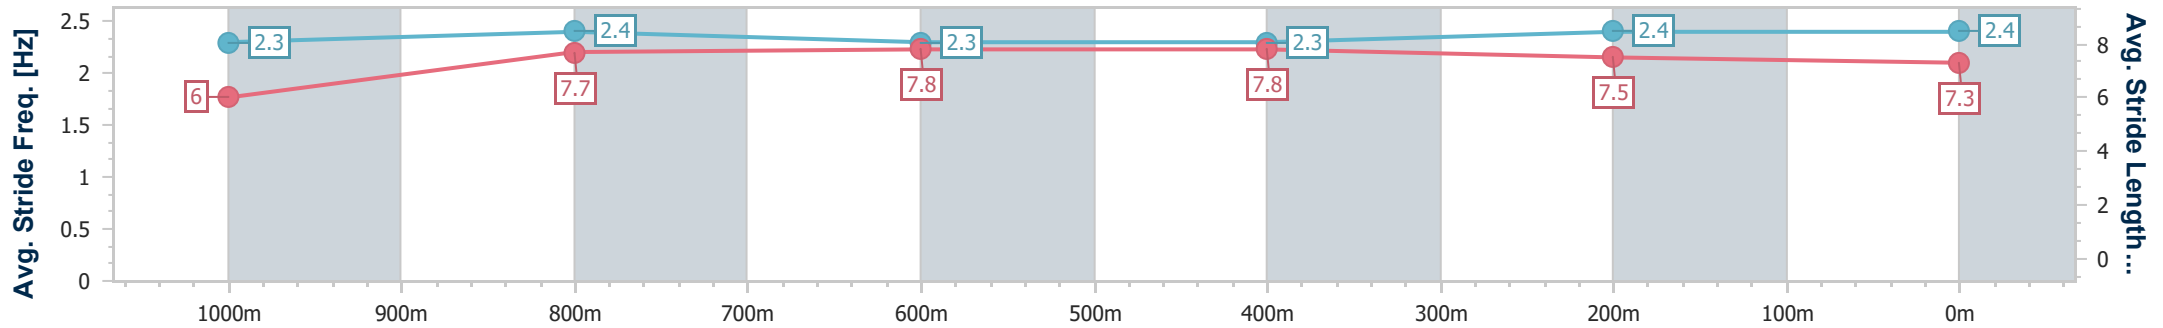

Ipswich QLD Professional

Race 8: SIRROMET BENCHMARK 65 Handicap - 1200m

11 October 2023 - 17:25

Track Rating: Good 3, Weather: Fine, Rail Position: +6.0m Entire

Section	Overall	1000m	800m	600m	400m	200m
Section Times	1:10.49 [4] (0:14.81)	0:55.68 [10] (0:11.05)	0:44.63 [10] (0:10.97)	0:33.66 [10] (0:10.95)	0:22.71 [10] (0:11.21)	0:11.50 [9] (0:11.50)
Average Speed [km/h]	48.6	65.2	65.5	65.4	64.3	62.6
Top Speed [km/h]	64.9	65.7	65.7	66.4	65.2	64.5
Avg. Dist. to Rail [m]	5.8	0.5	0.8	1.1	2.4	7.0
Avg. Stride Freq. [Hz]	2.3	2.4	2.3	2.3	2.4	2.4
Avg. Stride Length [m]	6.0	7.7	7.8	7.8	7.5	7.3