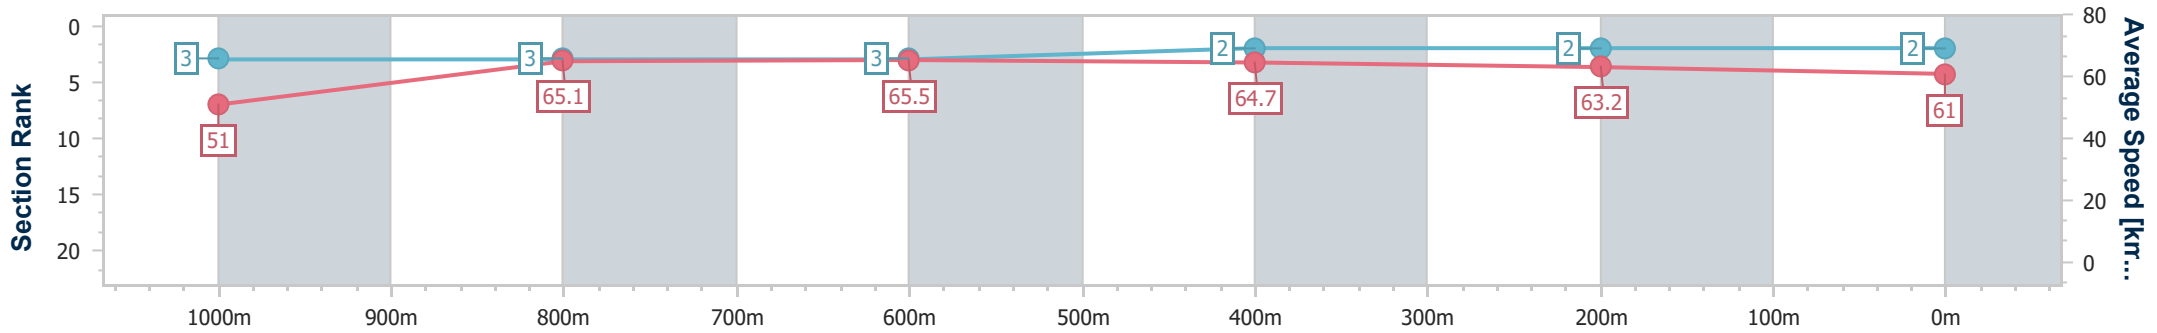

Ipswich QLD Professional

Race 8: SIRROMET BENCHMARK 65 Handicap - 1200m

11 October 2023 - 17:25

Track Rating: Good 3, Weather: Fine, Rail Position: +6.0m Entire

Section	Overall	1000m	800m	600m	400m	200m
Section Times	1:10.38 [2] (0:14.13)	0:56.25 [3] (0:11.05)	0:45.20 [3] (0:10.96)	0:34.24 [3] (0:11.06)	0:23.18 [2] (0:11.38)	0:11.80 [2] (0:11.80)
Average Speed [km/h]	51.0	65.1	65.5	64.7	63.2	61.0
Top Speed [km/h]	64.5	65.9	66.0	65.6	64.3	63.0
Avg. Dist. to Rail [m]	2.0	0.4	0.8	1.2	0.9	2.9
Avg. Stride Freq. [Hz]	2.3	2.4	2.4	2.4	2.4	2.3
Avg. Stride Length [m]	6.2	7.6	7.7	7.5	7.4	7.3