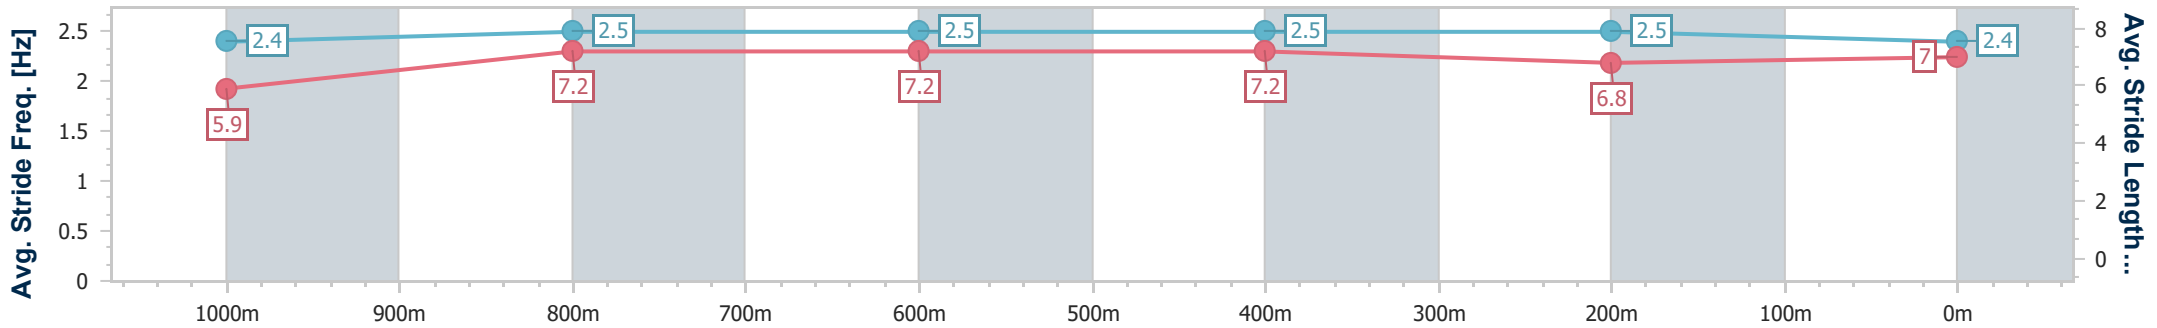

Ipswich QLD Professional

Race 8: SIRROMET BENCHMARK 65 Handicap - 1200m

11 October 2023 - 17:25

Track Rating: Good 3, Weather: Fine, Rail Position: +6.0m Entire

Section	Overall	1000m	800m	600m	400m	200m
Section Times	1:10.56 [5] (0:14.31)	0:56.25 [6] (0:11.04)	0:45.21 [5] (0:10.90)	0:34.31 [4] (0:11.03)	0:23.28 [4] (0:11.49)	0:11.79 [4]
Average Speed [km/h]	50.3	65.1	65.5	65.1	62.7	61.1
Top Speed [km/h]	64.5	65.4	66.1	65.9	64.6	62.1
Avg. Dist. to Rail [m]	3.2	1.0	1.8	1.0	1.4	4.0
Avg. Stride Freq. [Hz]	2.4	2.5	2.5	2.5	2.5	2.4
Avg. Stride Length [m]	5.9	7.2	7.2	7.2	6.8	7.0