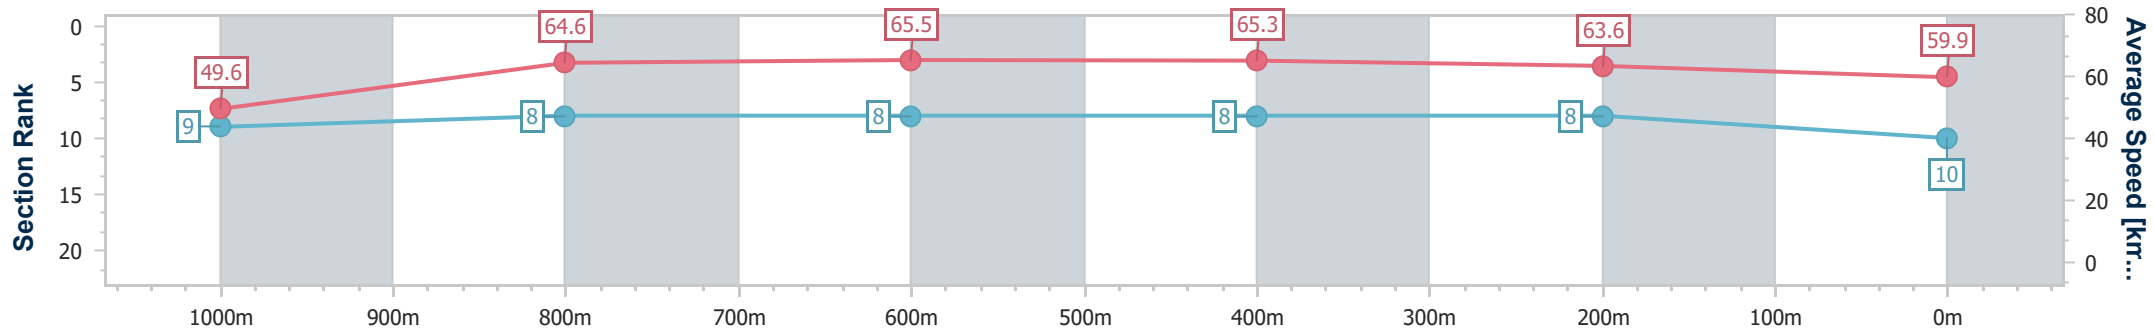

- [] Ranking at each section and finish
- .-.- No data available at this section
- NA No data available

Horse/Jockey Name	Silver Warrior
Final Rank	10
Fastest Section Time (Section)	0:10.97 (800m)
Top Speed [km/h] (Section)	66.4 (600m)
Race State	Finished

Ipswich QLD Professional

Race 8: SIRROMET BENCHMARK 65 Handicap - 1200m

11 October 2023 - 17:25

Track Rating: Good 3, Weather: Fine, Rail Position: +6.0m Entire

Section	Overall	1000m	800m	600m	400m	200m
Section Times	1:10.91 [10] (0:14.53)	0:56.38 [9] (0:11.12)	0:45.26 [8] (0:10.97)	0:34.29 [8] (0:11.00)	0:23.29 [8] (0:11.27)	0:12.02 [8] (0:12.02)
Average Speed [km/h]	49.6	64.6	65.5	65.3	63.6	59.9
Top Speed [km/h]	64.2	65.7	66.3	66.4	64.4	64.1
Avg. Dist. to Rail [m]	5.5	0.4	0.6	0.7	1.2	3.6
Avg. Stride Freq. [Hz]	2.2	2.4	2.4	2.4	2.4	2.3
Avg. Stride Length [m]	6.2	7.5	7.4	7.3	7.4	7.2

- [] Ranking at each section and finish
- .-.- No data available at this section
- NA No data available