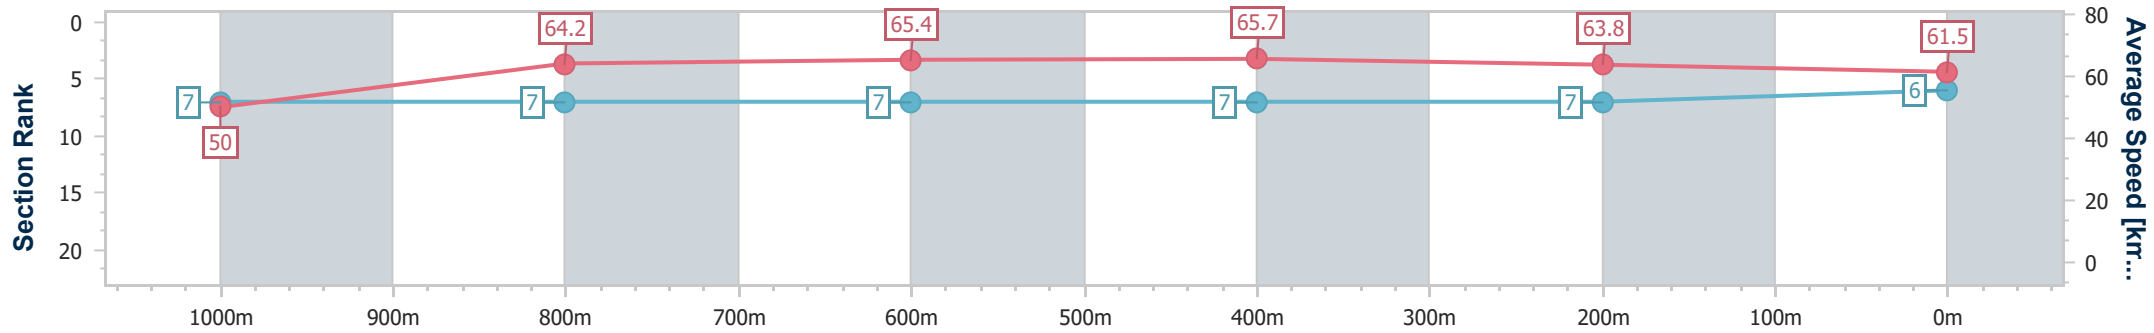

Ipswich QLD Professional

Race 8: SIRROMET BENCHMARK 65 Handicap - 1200m

11 October 2023 - 17:25

Track Rating: Good 3, Weather: Fine, Rail Position: +6.0m Entire

Section	Overall	1000m	800m	600m	400m	200m
Section Times	1:10.59 [6] (0:14.40)	0:56.19 [7] (0:11.22)	0:44.97 [7] (0:10.97)	0:34.00 [7] (0:10.98)	0:23.02 [7] (0:11.30)	0:11.72 [7] (0:11.72)
Average Speed [km/h]	50.0	64.2	65.4	65.7	63.8	61.5
Top Speed [km/h]	64.2	65.2	66.0	67.0	64.6	62.9
Avg. Dist. to Rail [m]	7.1	0.6	0.6	0.4	1.7	5.4
Avg. Stride Freq. [Hz]	2.3	2.4	2.5	2.5	2.4	2.4
Avg. Stride Length [m]	6.0	7.4	7.4	7.5	7.3	7.0