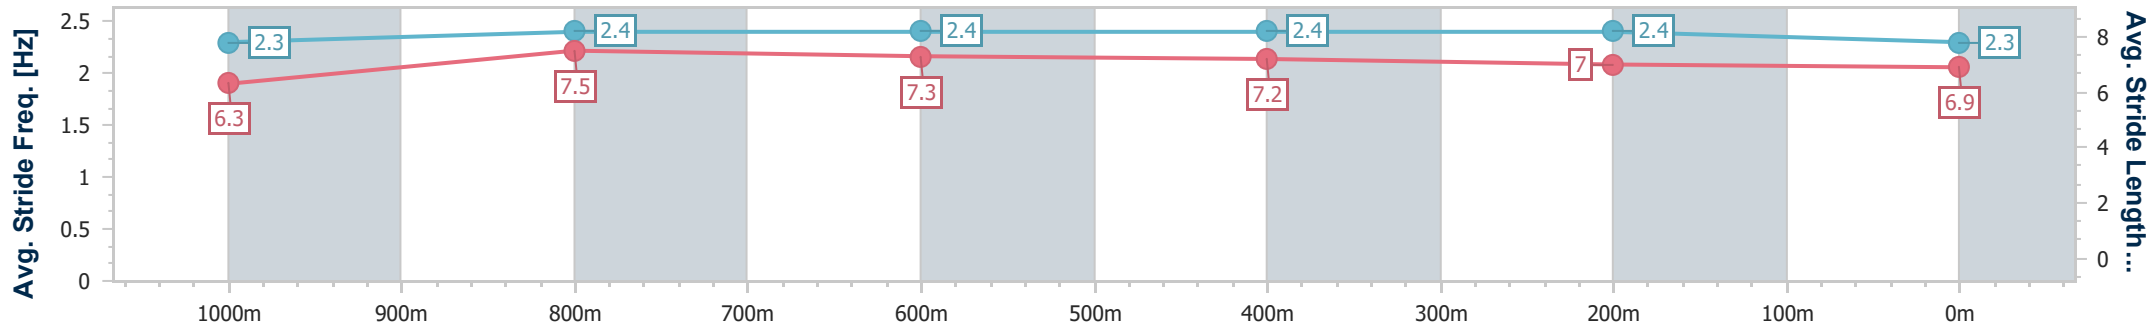

- [] Ranking at each section and finish
- .-.- No data available at this section
- NA No data available

Horse/Jockey Name	Rose By Design
Final Rank	9
Fastest Section Time (Section)	0:10.97 (800m)
Top Speed [km/h] (Section)	66.5 (800m)
Race State	Finished

Ipswich QLD Professional

Race 8: SIRROMET BENCHMARK 65 Handicap - 1200m

11 October 2023 - 17:25

Track Rating: Good 3, Weather: Fine, Rail Position: +6.0m Entire

Section	Overall	1000m	800m	600m	400m	200m
Section Times	1:10.84 [9] (0:14.21)	0:56.63 [5] (0:11.17)	0:45.46 [6] (0:10.97)	0:34.49 [6] (0:11.05)	0:23.44 [6] (0:11.39)	0:12.05 [6] (0:12.05)
Average Speed [km/h]	50.8	64.6	65.5	65.3	63.4	59.6
Top Speed [km/h]	64.0	65.2	66.5	66.1	64.5	62.5
Avg. Dist. to Rail [m]	8.0	1.1	0.2	0.3	1.4	4.4
Avg. Stride Freq. [Hz]	2.3	2.4	2.4	2.4	2.4	2.3
Avg. Stride Length [m]	6.3	7.5	7.3	7.2	7.0	6.9

- [] Ranking at each section and finish
- .-.- No data available at this section
- NA No data available

Horse/Jockey Name	Silver Warrior
Final Rank	10
Fastest Section Time (Section)	0:10.97 (800m)
Top Speed [km/h] (Section)	66.4 (600m)
Race State	Finished