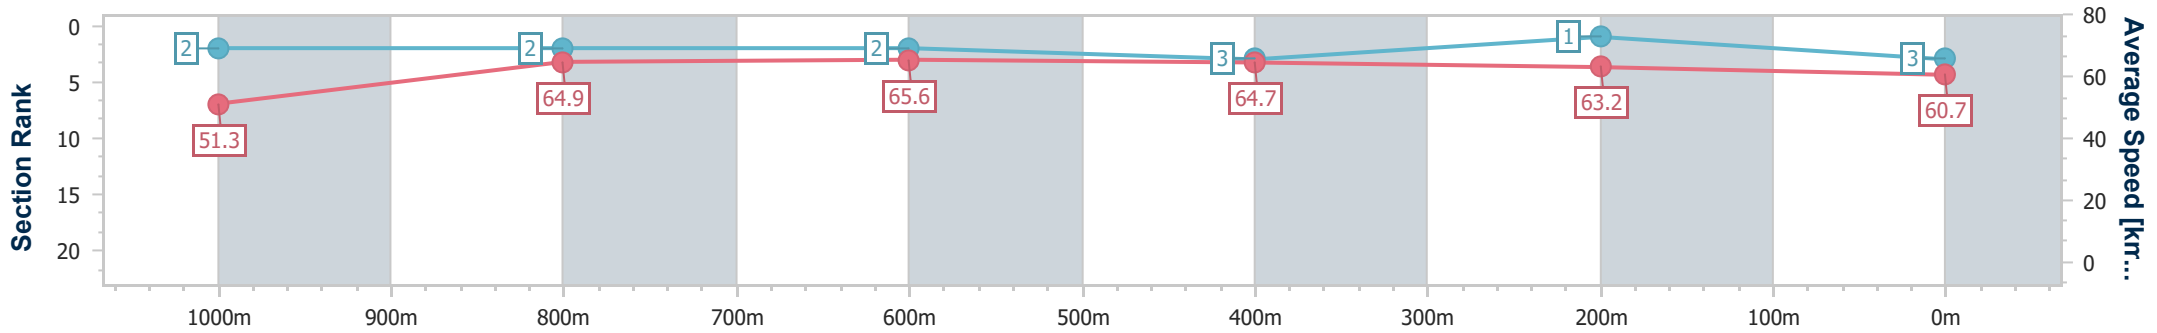

Ipswich QLD Professional

Race 8: SIRROMET BENCHMARK 65 Handicap - 1200m

11 October 2023 - 17:25

Track Rating: Good 3, Weather: Fine, Rail Position: +6.0m Entire

Section	Overall	1000m	800m	600m	400m	200m
Section Times	1:10.44 [3] (0:14.06)	0:56.38 [2] (0:11.11)	0:45.27 [2] (0:10.95)	0:34.32 [2] (0:11.09)	0:23.23 [3] (0:11.36)	0:11.87 [1] (0:11.87)
Average Speed [km/h]	51.3	64.9	65.6	64.7	63.2	60.7
Top Speed [km/h]	64.6	65.3	66.0	65.5	63.6	62.6
Avg. Dist. to Rail [m]	5.5	0.6	0.8	0.7	1.1	3.5
Avg. Stride Freq. [Hz]	2.4	2.5	2.5	2.5	2.5	2.5
Avg. Stride Length [m]	5.9	7.1	7.2	7.1	6.9	6.5