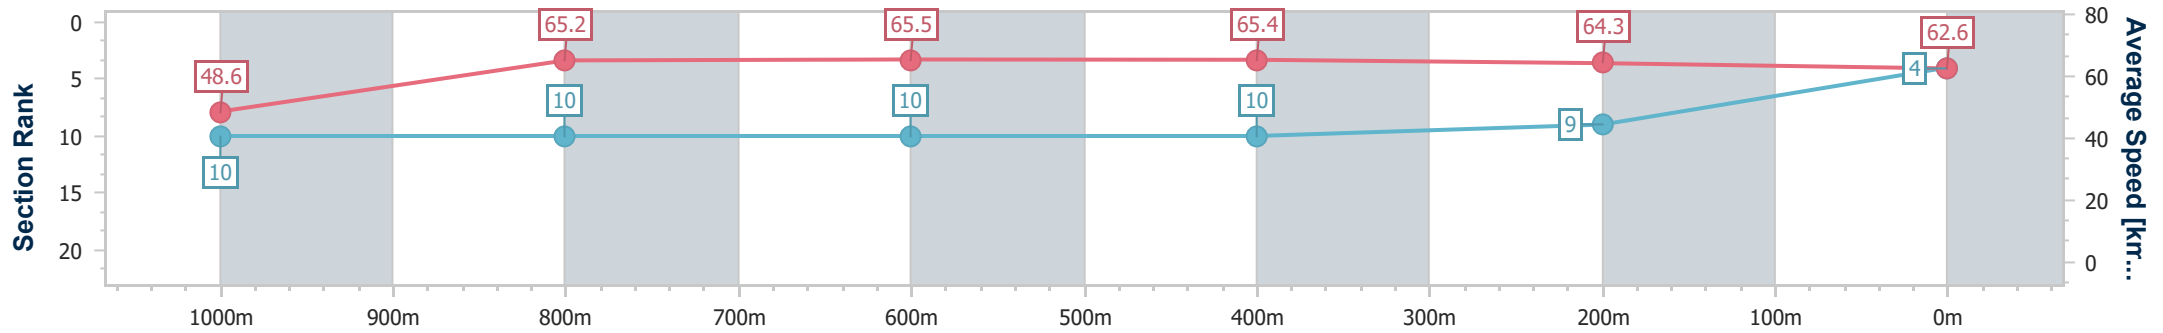

Ipswich QLD Professional

Race 8: SIRROMET BENCHMARK 65 Handicap - 1200m

11 October 2023 - 17:25

Track Rating: Good 3, Weather: Fine, Rail Position: +6.0m Entire

Section	Overall	1000m	800m	600m	400m	200m
Section Times	1:10.49 [4] (0:14.81)	0:55.68 [10] (0:11.05)	0:44.63 [10] (0:10.97)	0:33.66 [10] (0:10.95)	0:22.71 [10] (0:11.21)	0:11.50 [9] (0:11.50)
Average Speed [km/h]	48.6	65.2	65.5	65.4	64.3	62.6
Top Speed [km/h]	64.9	65.7	65.7	66.4	65.2	64.5
Avg. Dist. to Rail [m]	5.8	0.5	0.8	1.1	2.4	7.0
Avg. Stride Freq. [Hz]	2.3	2.4	2.3	2.3	2.4	2.4
Avg. Stride Length [m]	6.0	7.7	7.8	7.8	7.5	7.3