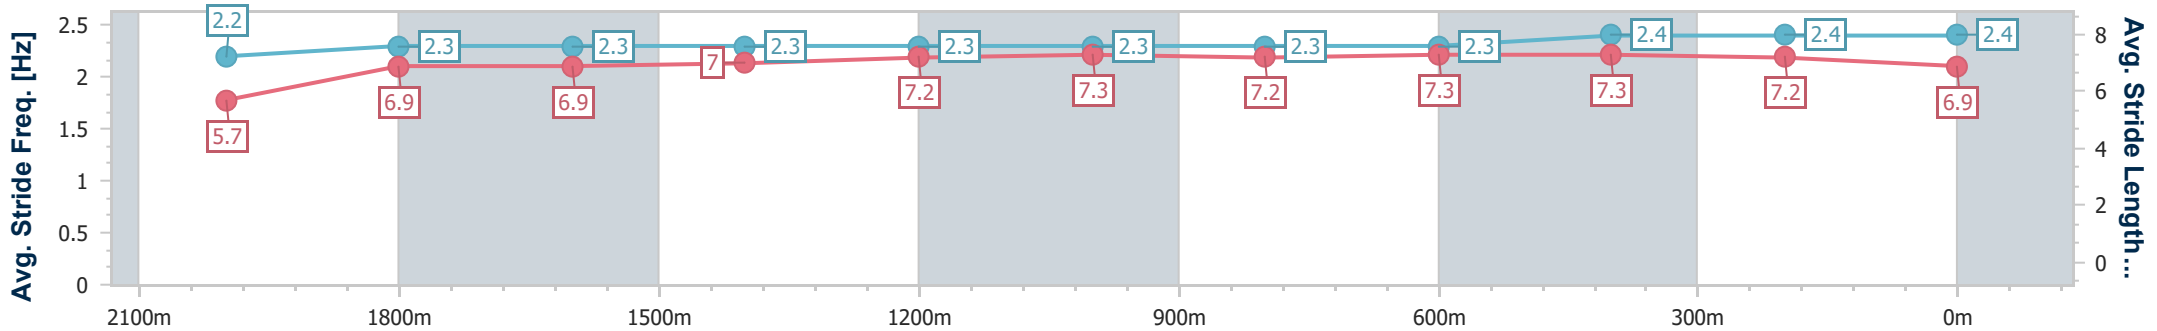

Section	Overall	2000m	1800m	1600m	1400m	1200m	1000m	800m	600m	400m	200m		
Section Times	2:16.59 [2] (0:15.91)	2:00.68 [8] (0:12.39)	1:48.29 [8] (0:12.66)	1:35.63 [8] (0:12.56)	1:23.07 [8] (0:12.09)	1:10.98 [8] (0:12.03)	0:58.95 [8] (0:12.04)	0:46.91 [8] (0:11.78)	0:35.13 [8] (0:11.67)	0:23.46 [7] (0:11.45)	0:12.01 [6] (0:12.01)		
Average Speed [km/h]	45.4	57.7	57.2	57.6	59.7	59.8	60.2	61.4	61.7	62.9	60.5		
Top Speed [km/h]	59.6	59.7	58.2	58.5	61.3	60.8	61.8	61.9	63.4	64.2	61.5		
Avg. Dist. to Rail [m]	2.4	0.9	0.5	1.4	1.4	1.9	1.3	0.4	0.5	4.6	6.4		
Avg. Stride Freq. [Hz]	2.2	2.3	2.3	2.3	2.3	2.3	2.3	2.3	2.3	2.4	2.4		
Avg. Stride Length [m]	5.7	6.9	6.9	7.0	7.2	7.3	7.2	7.3	7.3	7.2	6.9		