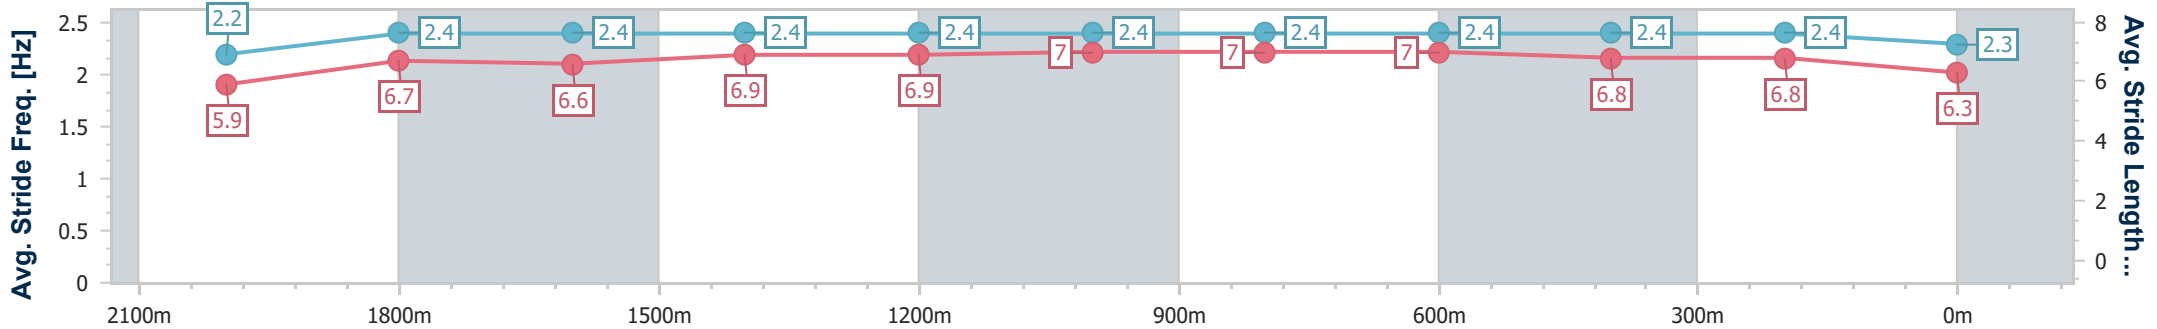

- [] Ranking at each section and finish
- .-.- No data available at this section
- NA No data available

Horse/Jockey Name	Craiglea Karly
Final Rank	8
Fastest Section Time (Section)	0:11.93 (800m)
Top Speed [km/h] (Section)	62.1 (1000m)
Race State	Finished

Eagle Farm QLD Professional
Race 1: LADBROKES ODDS SURGE BENCHMARK 80
Handicap - 2200m

14 October 2023 - 11:38

Track Rating: Good 4, Weather: Fine, Rail Position: +0.5m Entire Course

BRISBANE RACING CLUB

Section	Overall	2000m	1800m	1600m	1400m	1200m	1000m	800m	600m	400m	200m
Section Times	2:19.92 [8] (0:15.45)	2:04.47 [5] (0:12.46)	1:52.01 [6] (0:12.72)	1:39.29 [6] (0:12.38)	1:26.91 [6] (0:12.11)	1:14.80 [5] (0:12.19)	1:02.61 [5] (0:12.03)	0:50.58 [5] (0:11.93)	0:38.65 [6] (0:12.11)	0:26.54 [8] (0:12.53)	0:14.01 [8] (0:14.01)
Average Speed [km/h]	46.6	57.8	56.9	58.6	59.5	59.1	60.2	60.8	59.7	57.5	51.7
Top Speed [km/h]	59.3	59.1	58.4	60.0	60.3	59.7	62.1	61.7	61.5	59.9	54.9
Avg. Dist. to Rail [m]	1.4	0.7	1.3	1.6	1.5	1.8	1.4	1.2	0.7	0.5	0.3
Avg. Stride Freq. [Hz]	2.2	2.4	2.4	2.4	2.4	2.4	2.4	2.4	2.4	2.4	2.3
Avg. Stride Length [m]	5.9	6.7	6.6	6.9	6.9	7.0	7.0	7.0	6.8	6.8	6.3

- [] Ranking at each section and finish
- .-.- No data available at this section
- NA No data available