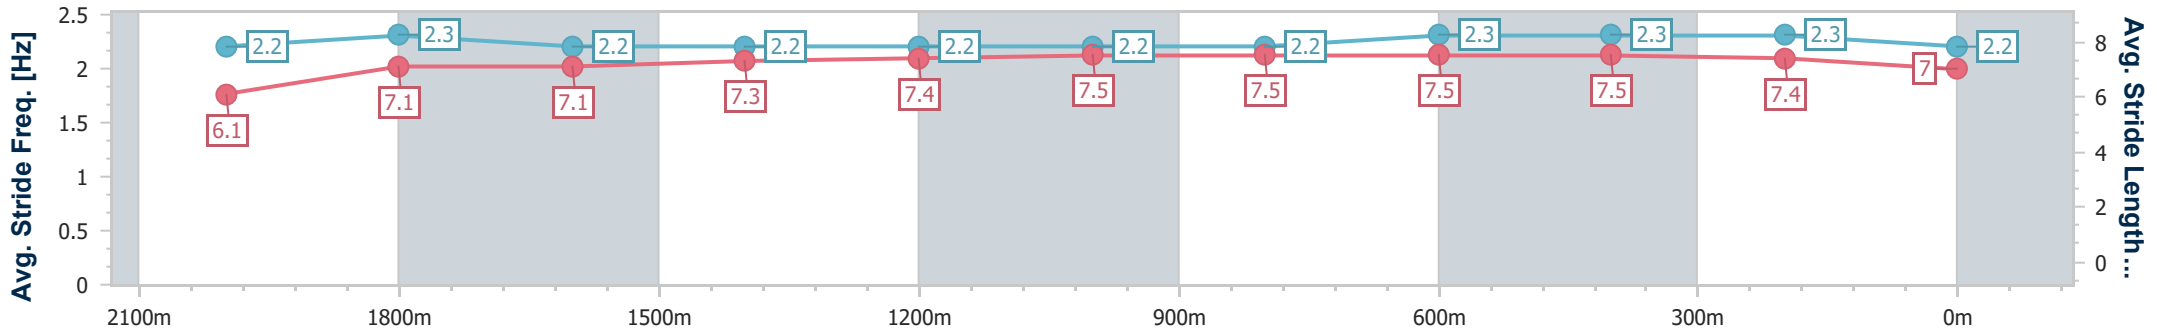

Section	Overall	2000m	1800m	1600m	1400m	1200m	1000m	800m	600m	400m	200m		
Section Times	2:17.05 [4] (0:14.97)	2:02.08 [3] (0:12.30)	1:49.78 [3] (0:12.61)	1:37.17 [3] (0:12.55)	1:24.62 [3] (0:12.38)	1:12.24 [3] (0:12.25)	0:59.99 [4] (0:12.04)	0:47.95 [3] (0:11.68)	0:36.27 [3] (0:11.64)	0:24.63 [2] (0:11.72)	0:12.91 [2] (0:12.91)		
Average Speed [km/h]	48.1	58.4	57.2	57.8	58.3	58.8	60.0	61.9	61.9	61.3	56.2		
Top Speed [km/h]	59.3	59.2	57.9	58.6	58.9	59.2	61.5	62.5	62.8	62.6	59.7		
Avg. Dist. to Rail [m]	2.6	0.7	0.6	1.5	1.6	1.9	1.3	0.7	0.3	0.9	0.8		
Avg. Stride Freq. [Hz]	2.2	2.3	2.2	2.2	2.2	2.2	2.2	2.3	2.3	2.3	2.2		
Avg. Stride Length [m]	6.1	7.1	7.1	7.3	7.4	7.5	7.5	7.5	7.5	7.4	7.0		