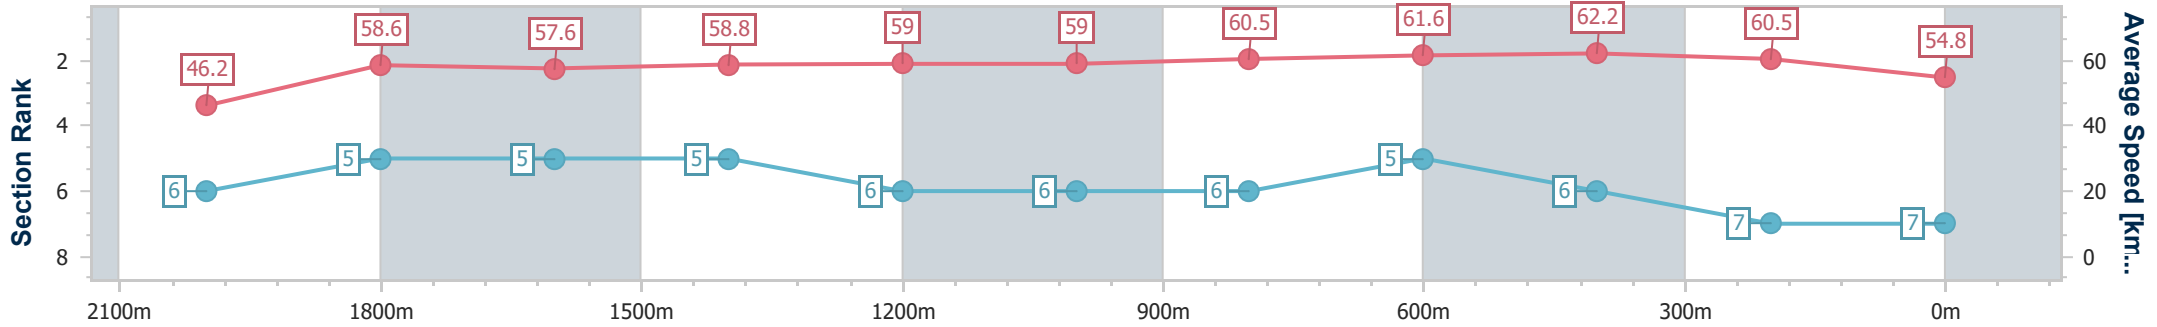

Eagle Farm QLD Professional
Race 1: LADBROKES ODDS SURGE BENCHMARK 80
Handicap - 2200m

BRISBANE
RACING CLUB

14 October 2023 - 11:38

Track Rating: Good 4, Weather: Fine, Rail Position: +0.5m Entire Course

Section	Overall	2000m	1800m	1600m	1400m	1200m	1000m	800m	600m	400m	200m	
Section Times	2:17.89 [7] (0:15.61)	2:02.28 [6] (0:12.28)	1:50.00 [5] (0:12.65)	1:37.35 [5] (0:12.38)	1:24.97 [5] (0:12.24)	1:12.73 [6] (0:12.18)	1:00.55 [6] (0:12.07)	0:48.48 [6] (0:11.69)	0:36.79 [5] (0:11.68)	0:25.11 [6] (0:11.92)	0:13.19 [7] (0:13.19)	
Average Speed [km/h]	46.2	58.6	57.6	58.8	59.0	59.0	60.5	61.6	62.2	60.5	54.8	
Top Speed [km/h]	60.8	59.8	59.6	60.3	59.6	59.8	61.6	62.9	63.3	62.4	58.3	
Avg. Dist. to Rail [m]	3.3	0.6	2.1	2.7	2.6	3.0	1.8	0.8	1.5	4.5	5.2	
Avg. Stride Freq. [Hz]	2.2	2.3	2.3	2.2	2.3	2.2	2.3	2.3	2.4	2.4	2.2	
Avg. Stride Length [m]	5.7	7.1	7.1	7.2	7.3	7.3	7.4	7.4	7.3	7.1	6.8	