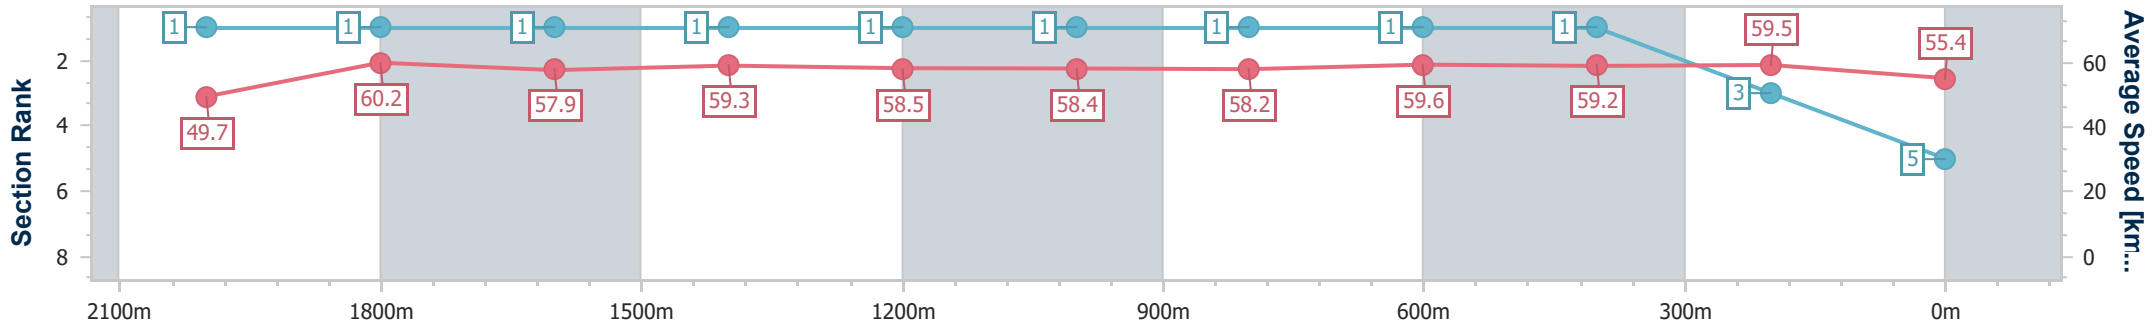

Section	Overall	2000m	1800m	1600m	1400m	1200m	1000m	800m	600m	400m	200m
Section Times	2:17.25 [5] (0:14.45)	2:02.80 [1] (0:11.86)	1:50.94 [1] (0:12.42)	1:38.52 [1] (0:12.23)	1:26.29 [1] (0:12.28)	1:14.01 [1] (0:12.37)	1:01.64 [1] (0:12.33)	0:49.31 [1] (0:12.07)	0:37.24 [1] (0:12.06)	0:25.18 [1] (0:12.13)	0:13.05 [3] (0:13.05)
Average Speed [km/h]	49.7	60.2	57.9	59.3	58.5	58.4	58.2	59.6	59.2	59.5	55.4
Top Speed [km/h]	63.9	62.4	59.2	59.8	59.3	58.8	60.1	60.2	60.5	61.0	57.8
Avg. Dist. to Rail [m]	3.9	1.9	0.5	1.4	1.2	1.6	0.7	0.8	1.0	1.5	1.7
Avg. Stride Freq. [Hz]	2.2	2.3	2.2	2.2	2.2	2.2	2.2	2.2	2.3	2.3	2.2
Avg. Stride Length [m]	6.3	7.4	7.3	7.5	7.5	7.4	7.3	7.3	7.2	7.3	6.8