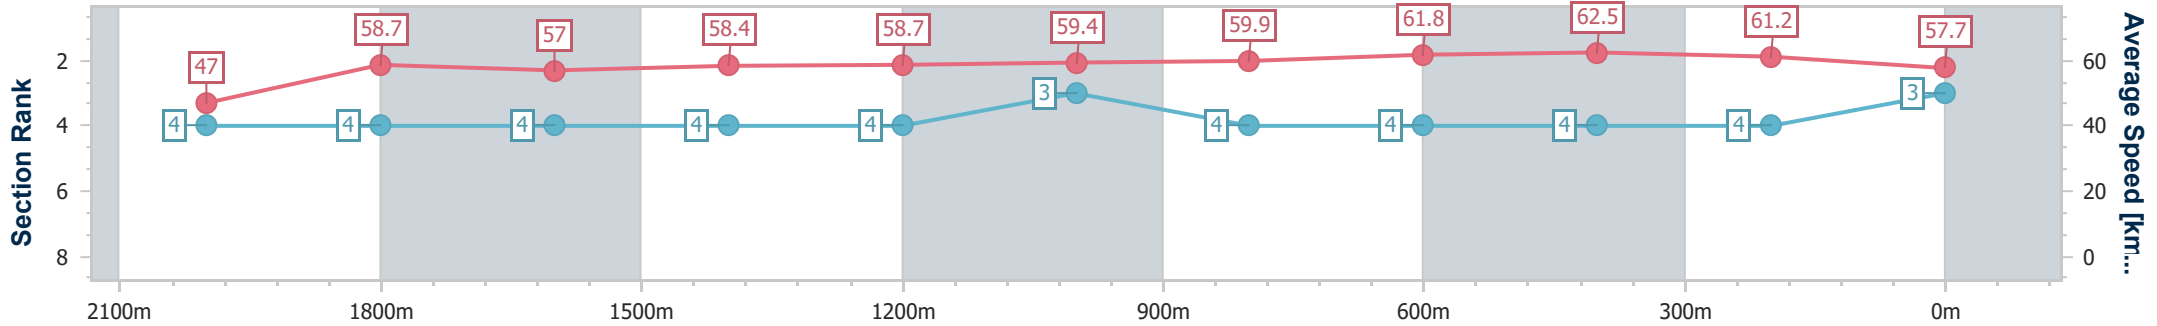

Section	Overall	2000m	1800m	1600m	1400m	1200m	1000m	800m	600m	400m	200m		
Section Times	2:16.81 [3] (0:15.32)	2:01.49 [4] (0:12.20)	1:49.29 [4] (0:12.67)	1:36.62 [4] (0:12.43)	1:24.19 [4] (0:12.29)	1:11.90 [4] (0:12.11)	0:59.79 [3] (0:12.13)	0:47.66 [4] (0:11.70)	0:35.96 [4] (0:11.63)	0:24.33 [4] (0:11.75)	0:12.58 [4] (0:12.58)		
Average Speed [km/h]	47.0	58.7	57.0	58.4	58.7	59.4	59.9	61.8	62.5	61.2	57.7		
Top Speed [km/h]	60.0	59.3	58.2	58.9	59.2	59.7	61.1	63.0	63.5	62.1	59.2		
Avg. Dist. to Rail [m]	1.7	1.1	0.8	2.0	2.4	3.0	2.0	1.0	1.4	3.0	3.1		
Avg. Stride Freq. [Hz]	2.2	2.2	2.2	2.2	2.2	2.2	2.2	2.2	2.2	2.2	2.2		
Avg. Stride Length [m]	6.1	7.4	7.4	7.5	7.6	7.6	7.6	7.8	7.8	7.6	7.3		