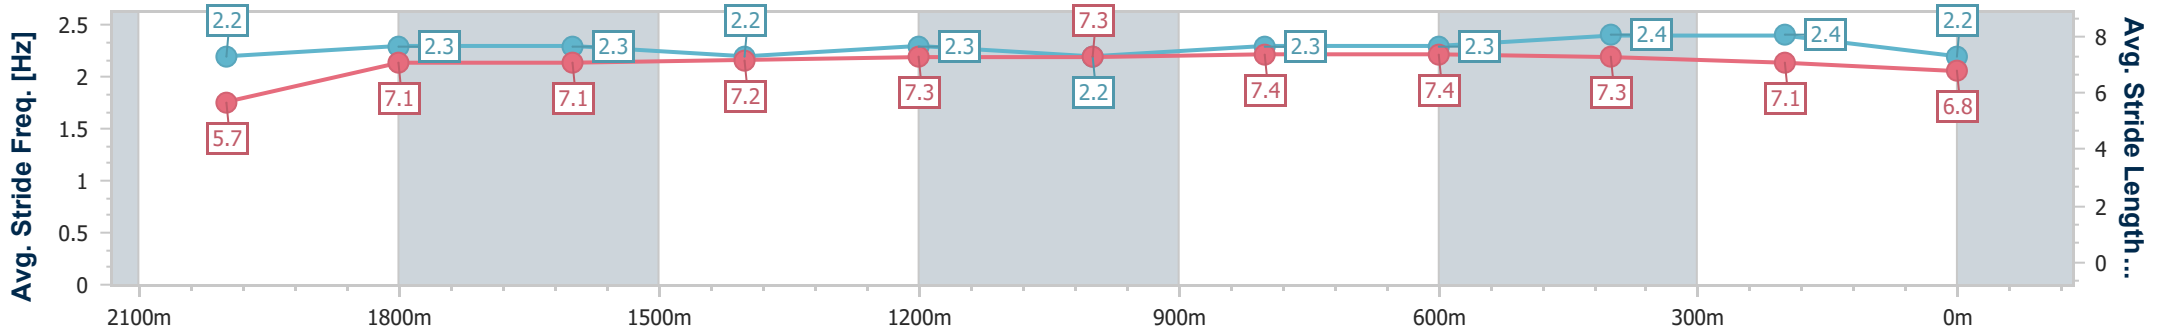

Eagle Farm QLD Professional
Race 1: LADBROKES ODDS SURGE BENCHMARK 80
Handicap - 2200m

BRISBANE
RACING CLUB

14 October 2023 - 11:38

Track Rating: Good 4, Weather: Fine, Rail Position: +0.5m Entire Course

Section	Overall	2000m	1800m	1600m	1400m	1200m	1000m	800m	600m	400m	200m	
Section Times	2:17.89 [7] (0:15.61)	2:02.28 [6] (0:12.28)	1:50.00 [5] (0:12.65)	1:37.35 [5] (0:12.38)	1:24.97 [5] (0:12.24)	1:12.73 [6] (0:12.18)	1:00.55 [6] (0:12.07)	0:48.48 [6] (0:11.69)	0:36.79 [5] (0:11.68)	0:25.11 [6] (0:11.92)	0:13.19 [7] (0:13.19)	
Average Speed [km/h]	46.2	58.6	57.6	58.8	59.0	59.0	60.5	61.6	62.2	60.5	54.8	
Top Speed [km/h]	60.8	59.8	59.6	60.3	59.6	59.8	61.6	62.9	63.3	62.4	58.3	
Avg. Dist. to Rail [m]	3.3	0.6	2.1	2.7	2.6	3.0	1.8	0.8	1.5	4.5	5.2	
Avg. Stride Freq. [Hz]	2.2	2.3	2.3	2.2	2.3	2.2	2.3	2.3	2.4	2.4	2.2	
Avg. Stride Length [m]	5.7	7.1	7.1	7.2	7.3	7.3	7.4	7.4	7.3	7.1	6.8	