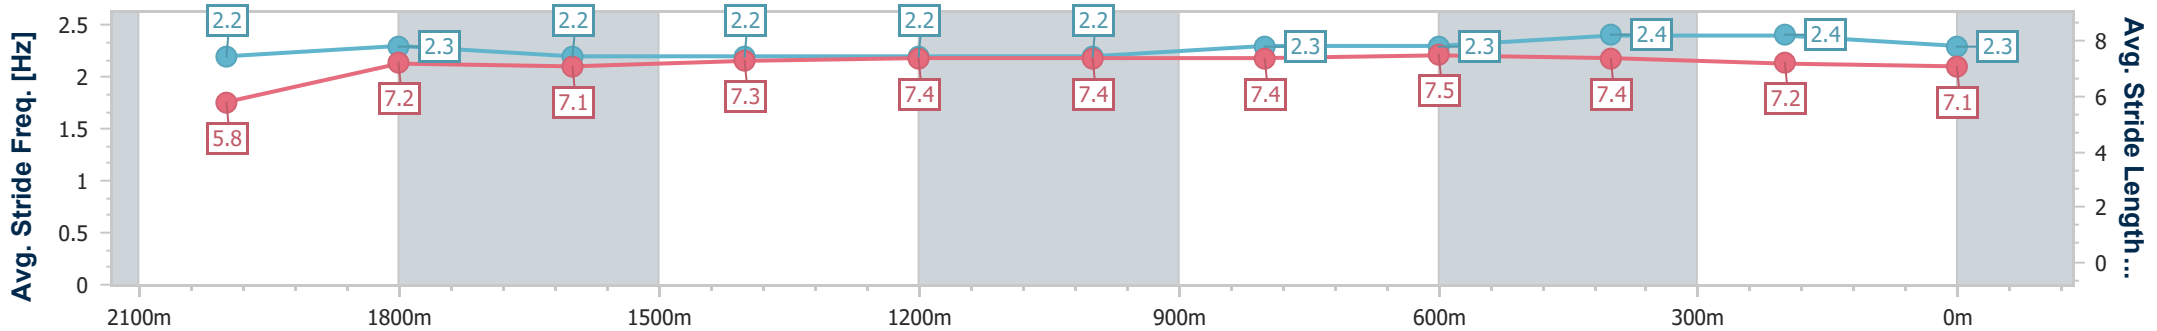

14 October 2023 - 11:38

Track Rating: Good 4, Weather: Fine, Rail Position: +0.5m Entire Course

BRISBANE RACING CLUB

Section	Overall	2000m	1800m	1600m	1400m	1200m	1000m	800m	600m	400m	200m		
Section Times	2:16.47 [1] (0:15.84)	2:00.63 [7] (0:12.27)	1:48.36 [7] (0:12.68)	1:35.68 [7] (0:12.40)	1:23.28 [7] (0:12.18)	1:11.10 [7] (0:12.18)	0:58.92 [7] (0:12.03)	0:46.89 [7] (0:11.78)	0:35.11 [7] (0:11.33)	0:23.78 [5] (0:11.44)	0:12.34 [1] (0:12.34)		
Average Speed [km/h]	45.5	59.0	57.2	58.5	59.3	59.3	60.4	61.7	64.0	63.0	58.9		
Top Speed [km/h]	60.8	60.5	58.5	59.5	59.9	59.8	62.0	63.0	65.2	64.8	61.0		
Avg. Dist. to Rail [m]	4.3	0.6	2.0	2.2	2.2	2.8	2.1	1.6	2.1	4.3	3.2		
Avg. Stride Freq. [Hz]	2.2	2.3	2.2	2.2	2.2	2.2	2.3	2.3	2.4	2.4	2.3		
Avg. Stride Length [m]	5.8	7.2	7.1	7.3	7.4	7.4	7.4	7.5	7.4	7.2	7.1		