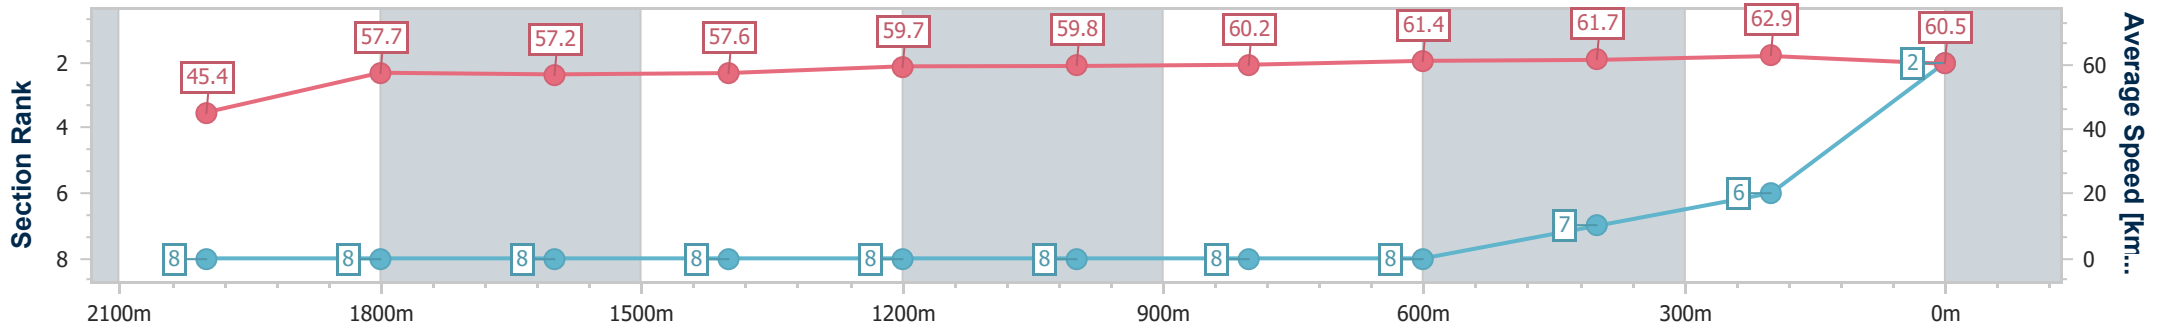

Section	Overall	2000m	1800m	1600m	1400m	1200m	1000m	800m	600m	400m	200m		
Section Times	2:16.59 [2] (0:15.91)	2:00.68 [8] (0:12.39)	1:48.29 [8] (0:12.66)	1:35.63 [8] (0:12.56)	1:23.07 [8] (0:12.09)	1:10.98 [8] (0:12.03)	0:58.95 [8] (0:12.04)	0:46.91 [8] (0:11.78)	0:35.13 [8] (0:11.67)	0:23.46 [7] (0:11.45)	0:12.01 [6] (0:12.01)		
Average Speed [km/h]	45.4	57.7	57.2	57.6	59.7	59.8	60.2	61.4	61.7	62.9	60.5		
Top Speed [km/h]	59.6	59.7	58.2	58.5	61.3	60.8	61.8	61.9	63.4	64.2	61.5		
Avg. Dist. to Rail [m]	2.4	0.9	0.5	1.4	1.4	1.9	1.3	0.4	0.5	4.6	6.4		
Avg. Stride Freq. [Hz]	2.2	2.3	2.3	2.3	2.3	2.3	2.3	2.3	2.3	2.4	2.4		
Avg. Stride Length [m]	5.7	6.9	6.9	7.0	7.2	7.3	7.2	7.3	7.3	7.2	6.9		