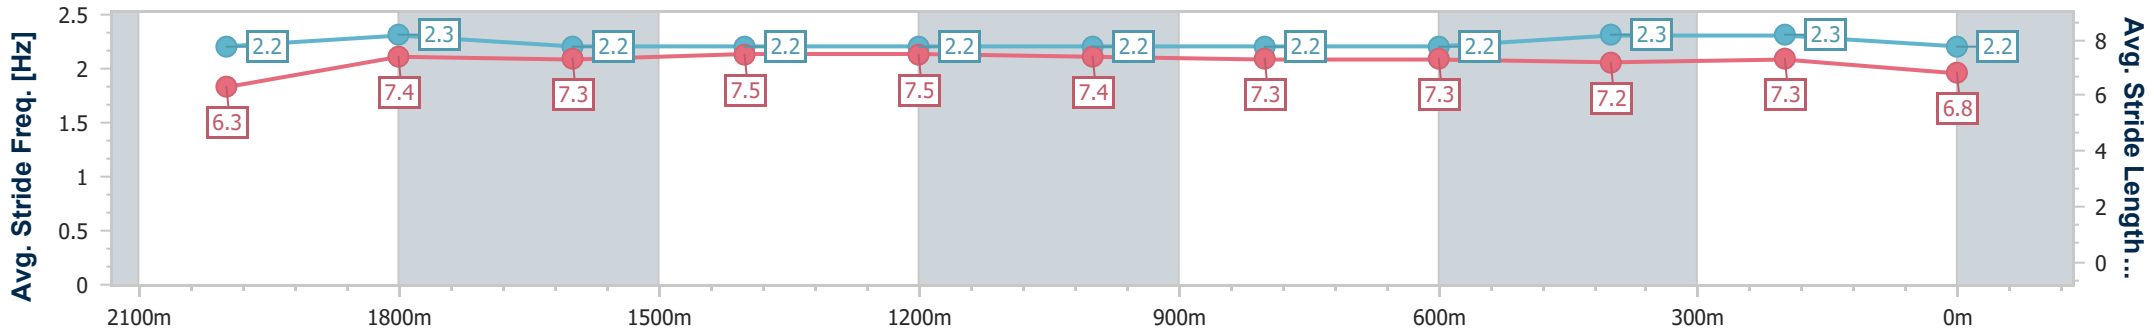

Eagle Farm QLD Professional
Race 1: LADBROKES ODDS SURGE BENCHMARK 80
Handicap - 2200m

14 October 2023 - 11:38

Track Rating: Good 4, Weather: Fine, Rail Position: +0.5m Entire Course

BRISBANE RACING CLUB

Section	Overall	2000m	1800m	1600m	1400m	1200m	1000m	800m	600m	400m	200m
Section Times	2:17.25 [5] (0:14.45)	2:02.80 [1] (0:11.86)	1:50.94 [1] (0:12.42)	1:38.52 [1] (0:12.23)	1:26.29 [1] (0:12.28)	1:14.01 [1] (0:12.37)	1:01.64 [1] (0:12.33)	0:49.31 [1] (0:12.07)	0:37.24 [1] (0:12.06)	0:25.18 [1] (0:12.13)	0:13.05 [3] (0:13.05)
Average Speed [km/h]	49.7	60.2	57.9	59.3	58.5	58.4	58.2	59.6	59.2	59.5	55.4
Top Speed [km/h]	63.9	62.4	59.2	59.8	59.3	58.8	60.1	60.2	60.5	61.0	57.8
Avg. Dist. to Rail [m]	3.9	1.9	0.5	1.4	1.2	1.6	0.7	0.8	1.0	1.5	1.7
Avg. Stride Freq. [Hz]	2.2	2.3	2.2	2.2	2.2	2.2	2.2	2.2	2.3	2.3	2.2
Avg. Stride Length [m]	6.3	7.4	7.3	7.5	7.5	7.4	7.3	7.3	7.2	7.3	6.8