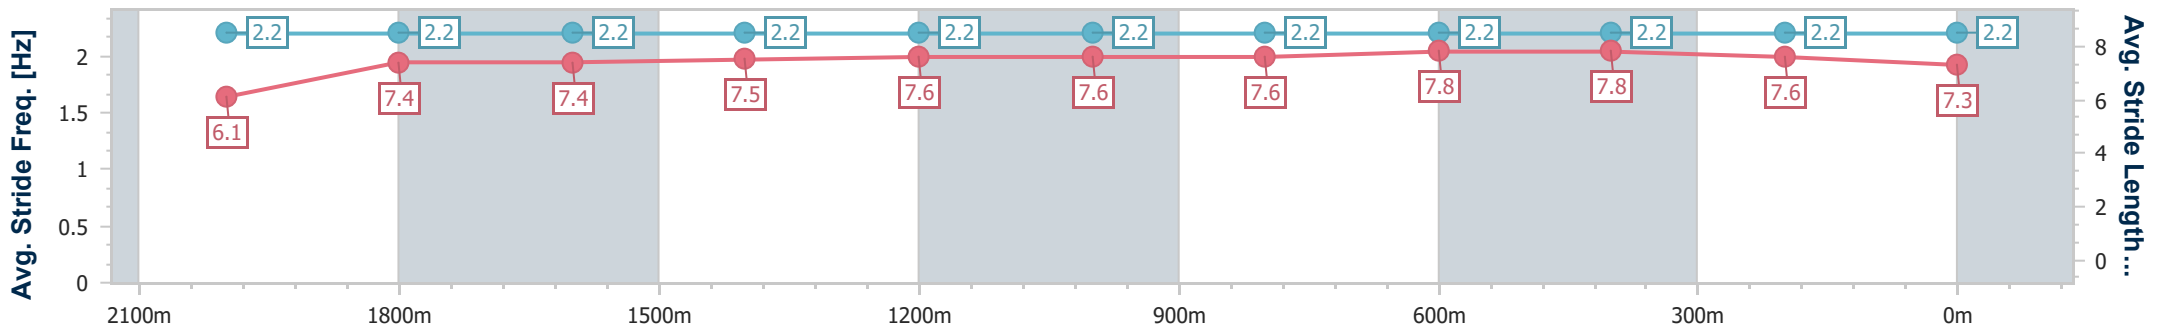

Section	Overall	2000m	1800m	1600m	1400m	1200m	1000m	800m	600m	400m	200m		
Section Times	2:16.81 [3] (0:15.32)	2:01.49 [4] (0:12.20)	1:49.29 [4] (0:12.67)	1:36.62 [4] (0:12.43)	1:24.19 [4] (0:12.29)	1:11.90 [4] (0:12.11)	0:59.79 [3] (0:12.13)	0:47.66 [4] (0:11.70)	0:35.96 [4] (0:11.63)	0:24.33 [4] (0:11.75)	0:12.58 [4] (0:12.58)		
Average Speed [km/h]	47.0	58.7	57.0	58.4	58.7	59.4	59.9	61.8	62.5	61.2	57.7		
Top Speed [km/h]	60.0	59.3	58.2	58.9	59.2	59.7	61.1	63.0	63.5	62.1	59.2		
Avg. Dist. to Rail [m]	1.7	1.1	0.8	2.0	2.4	3.0	2.0	1.0	1.4	3.0	3.1		
Avg. Stride Freq. [Hz]	2.2	2.2	2.2	2.2	2.2	2.2	2.2	2.2	2.2	2.2	2.2		
Avg. Stride Length [m]	6.1	7.4	7.4	7.5	7.6	7.6	7.6	7.8	7.8	7.6	7.3		