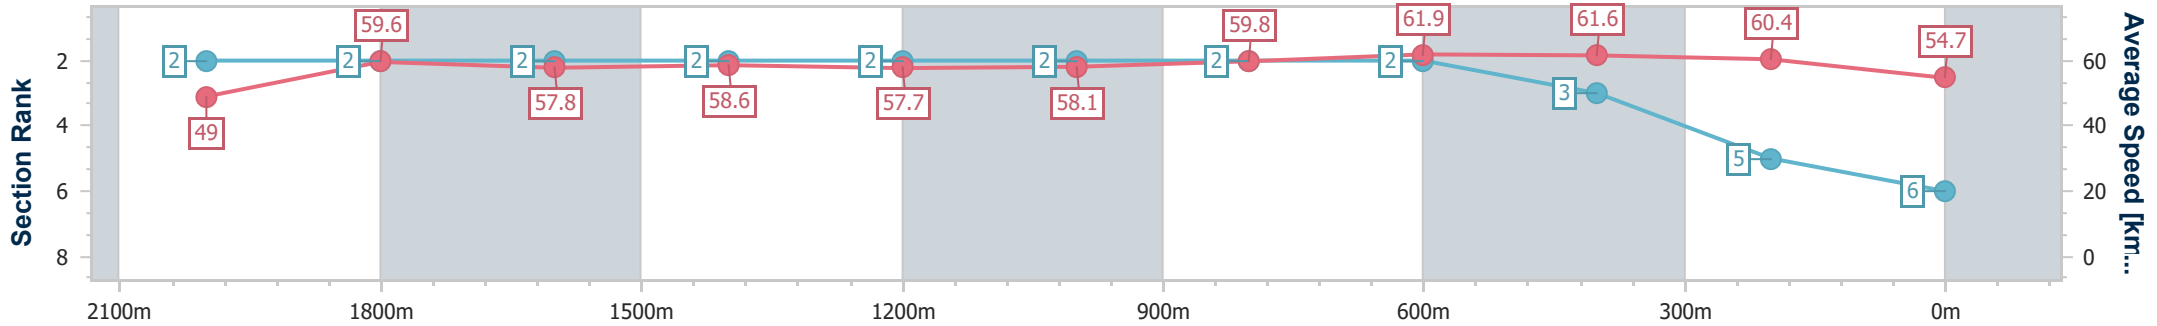

Eagle Farm QLD Professional
Race 1: LADBROKES ODDS SURGE BENCHMARK 80
Handicap - 2200m

14 October 2023 - 11:38

Track Rating: Good 4, Weather: Fine, Rail Position: +0.5m Entire Course

BRISBANE RACING CLUB

Section	Overall	2000m	1800m	1600m	1400m	1200m	1000m	800m	600m	400m	200m	
Section Times	2:17.66 [6] (0:14.70)	2:02.96 [2] (0:12.09)	1:50.87 [2] (0:12.70)	1:38.17 [2] (0:12.51)	1:25.66 [2] (0:12.47)	1:13.19 [2] (0:12.38)	1:00.81 [2] (0:12.09)	0:48.72 [2] (0:11.72)	0:37.00 [2] (0:11.82)	0:25.18 [3] (0:11.94)	0:13.24 [5] (0:13.24)	
Average Speed [km/h]	49.0	59.6	57.8	58.6	57.7	58.1	59.8	61.9	61.6	60.4	54.7	
Top Speed [km/h]	60.6	60.7	59.0	59.2	58.8	58.7	61.3	62.8	63.0	62.6	56.9	
Avg. Dist. to Rail [m]	1.3	1.1	3.9	4.0	2.3	2.4	0.7	1.0	2.8	4.0	4.1	
Avg. Stride Freq. [Hz]	2.2	2.3	2.2	2.2	2.2	2.2	2.2	2.3	2.4	2.4	2.2	
Avg. Stride Length [m]	6.3	7.2	7.2	7.3	7.3	7.3	7.4	7.4	7.2	7.0	6.8	