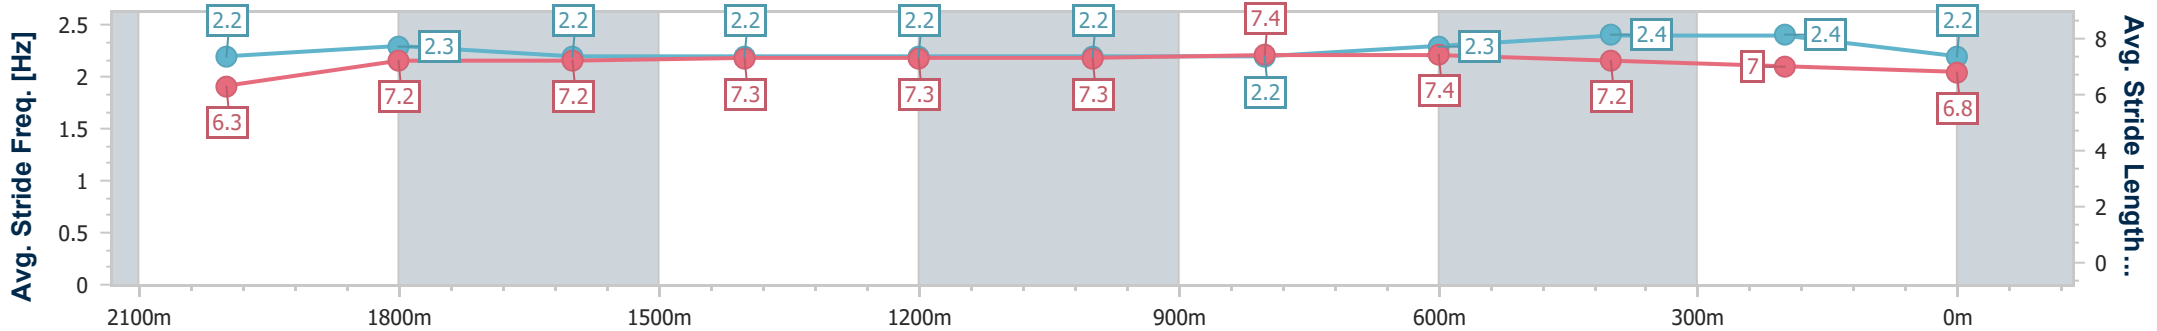

Eagle Farm QLD Professional
Race 1: LADBROKES ODDS SURGE BENCHMARK 80
Handicap - 2200m

14 October 2023 - 11:38

Track Rating: Good 4, Weather: Fine, Rail Position: +0.5m Entire Course

BRISBANE RACING CLUB

Section	Overall	2000m	1800m	1600m	1400m	1200m	1000m	800m	600m	400m	200m	
Section Times	2:17.66 [6] (0:14.70)	2:02.96 [2] (0:12.09)	1:50.87 [2] (0:12.70)	1:38.17 [2] (0:12.51)	1:25.66 [2] (0:12.47)	1:13.19 [2] (0:12.38)	1:00.81 [2] (0:12.09)	0:48.72 [2] (0:11.72)	0:37.00 [2] (0:11.82)	0:25.18 [3] (0:11.94)	0:13.24 [5] (0:13.24)	
Average Speed [km/h]	49.0	59.6	57.8	58.6	57.7	58.1	59.8	61.9	61.6	60.4	54.7	
Top Speed [km/h]	60.6	60.7	59.0	59.2	58.8	58.7	61.3	62.8	63.0	62.6	56.9	
Avg. Dist. to Rail [m]	1.3	1.1	3.9	4.0	2.3	2.4	0.7	1.0	2.8	4.0	4.1	
Avg. Stride Freq. [Hz]	2.2	2.3	2.2	2.2	2.2	2.2	2.2	2.3	2.4	2.4	2.2	
Avg. Stride Length [m]	6.3	7.2	7.2	7.3	7.3	7.3	7.4	7.4	7.2	7.0	6.8	