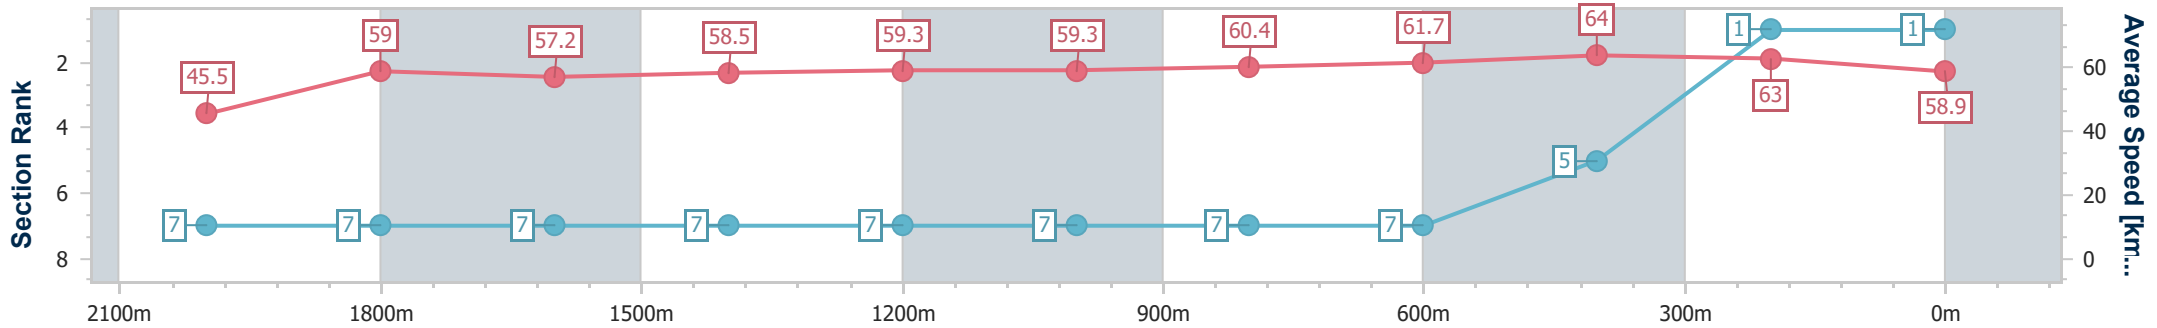

14 October 2023 - 11:38

Track Rating: Good 4, Weather: Fine, Rail Position: +0.5m Entire Course

BRISBANE RACING CLUB

Section	Overall	2000m	1800m	1600m	1400m	1200m	1000m	800m	600m	400m	200m		
Section Times	2:16.47 [1] (0:15.84)	2:00.63 [7] (0:12.27)	1:48.36 [7] (0:12.68)	1:35.68 [7] (0:12.40)	1:23.28 [7] (0:12.18)	1:11.10 [7] (0:12.18)	0:58.92 [7] (0:12.03)	0:46.89 [7] (0:11.78)	0:35.11 [7] (0:11.33)	0:23.78 [5] (0:11.44)	0:12.34 [1] (0:12.34)		
Average Speed [km/h]	45.5	59.0	57.2	58.5	59.3	59.3	60.4	61.7	64.0	63.0	58.9		
Top Speed [km/h]	60.8	60.5	58.5	59.5	59.9	59.8	62.0	63.0	65.2	64.8	61.0		
Avg. Dist. to Rail [m]	4.3	0.6	2.0	2.2	2.2	2.8	2.1	1.6	2.1	4.3	3.2		
Avg. Stride Freq. [Hz]	2.2	2.3	2.2	2.2	2.2	2.2	2.3	2.3	2.4	2.4	2.3		
Avg. Stride Length [m]	5.8	7.2	7.1	7.3	7.4	7.4	7.4	7.5	7.4	7.2	7.1		