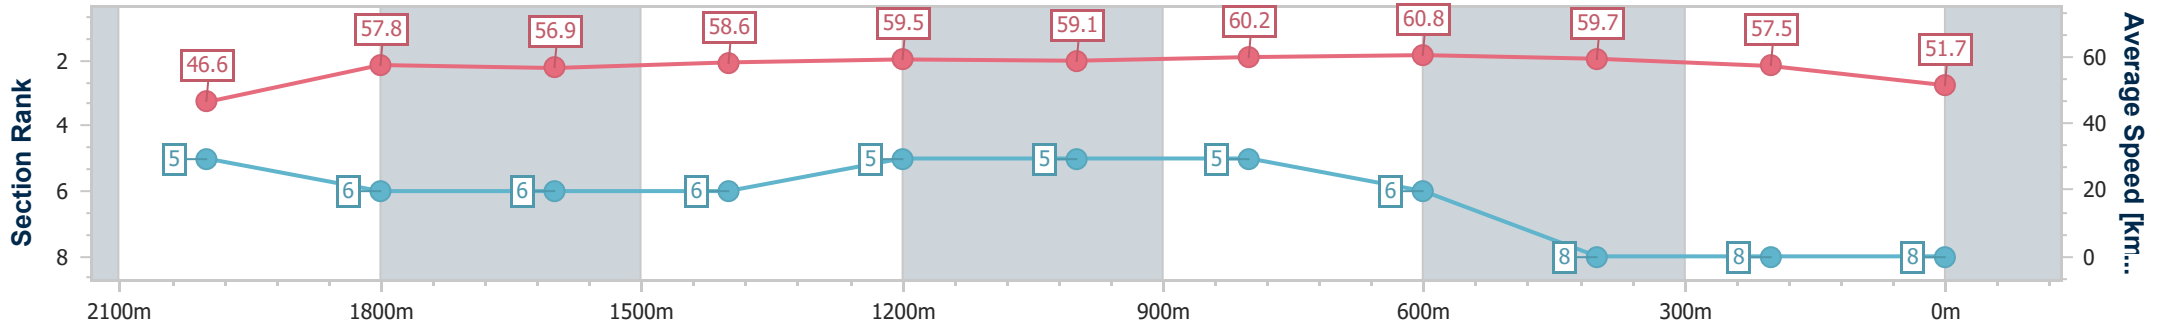

- [] Ranking at each section and finish
- .-.- No data available at this section
- NA No data available

Horse/Jockey Name	Craiglea Karly
Final Rank	8
Fastest Section Time (Section)	0:11.93 (800m)
Top Speed [km/h] (Section)	62.1 (1000m)
Race State	Finished

Eagle Farm QLD Professional
Race 1: LADBROKES ODDS SURGE BENCHMARK 80
Handicap - 2200m

14 October 2023 - 11:38

Track Rating: Good 4, Weather: Fine, Rail Position: +0.5m Entire Course

BRISBANE RACING CLUB

Section	Overall	2000m	1800m	1600m	1400m	1200m	1000m	800m	600m	400m	200m
Section Times	2:19.92 [8] (0:15.45)	2:04.47 [5] (0:12.46)	1:52.01 [6] (0:12.72)	1:39.29 [6] (0:12.38)	1:26.91 [6] (0:12.11)	1:14.80 [5] (0:12.19)	1:02.61 [5] (0:12.03)	0:50.58 [5] (0:11.93)	0:38.65 [6] (0:12.11)	0:26.54 [8] (0:12.53)	0:14.01 [8] (0:14.01)
Average Speed [km/h]	46.6	57.8	56.9	58.6	59.5	59.1	60.2	60.8	59.7	57.5	51.7
Top Speed [km/h]	59.3	59.1	58.4	60.0	60.3	59.7	62.1	61.7	61.5	59.9	54.9
Avg. Dist. to Rail [m]	1.4	0.7	1.3	1.6	1.5	1.8	1.4	1.2	0.7	0.5	0.3
Avg. Stride Freq. [Hz]	2.2	2.4	2.4	2.4	2.4	2.4	2.4	2.4	2.4	2.4	2.3
Avg. Stride Length [m]	5.9	6.7	6.6	6.9	6.9	7.0	7.0	7.0	6.8	6.8	6.3