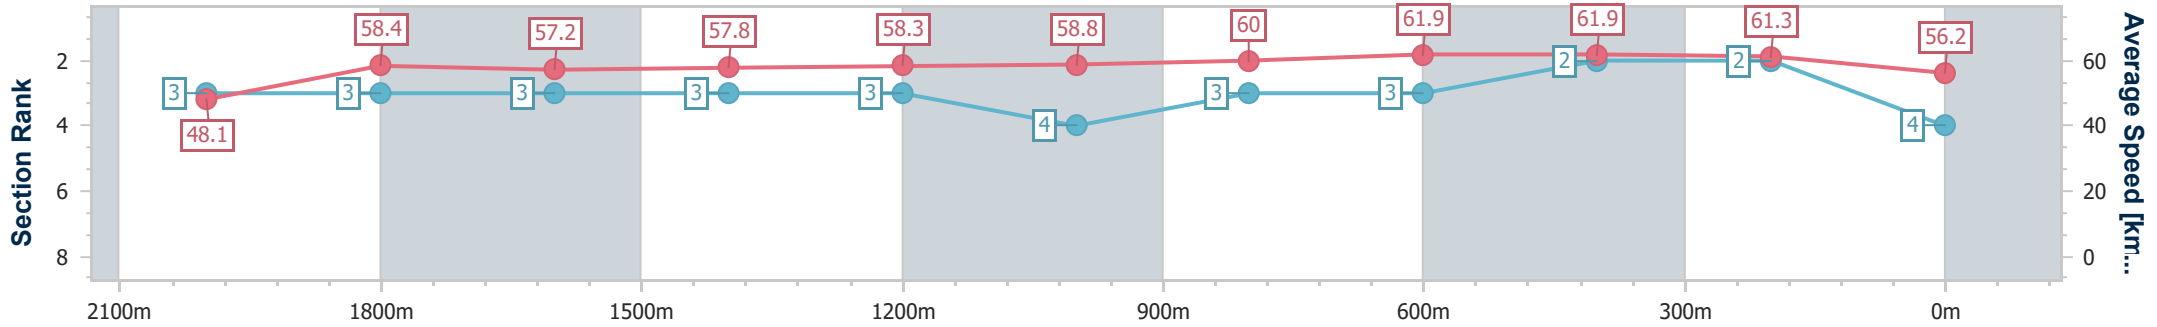

Section	Overall	2000m	1800m	1600m	1400m	1200m	1000m	800m	600m	400m	200m		
Section Times	2:17.05 [4] (0:14.97)	2:02.08 [3] (0:12.30)	1:49.78 [3] (0:12.61)	1:37.17 [3] (0:12.55)	1:24.62 [3] (0:12.38)	1:12.24 [3] (0:12.25)	0:59.99 [4] (0:12.04)	0:47.95 [3] (0:11.68)	0:36.27 [3] (0:11.64)	0:24.63 [2] (0:11.72)	0:12.91 [2] (0:12.91)		
Average Speed [km/h]	48.1	58.4	57.2	57.8	58.3	58.8	60.0	61.9	61.9	61.3	56.2		
Top Speed [km/h]	59.3	59.2	57.9	58.6	58.9	59.2	61.5	62.5	62.8	62.6	59.7		
Avg. Dist. to Rail [m]	2.6	0.7	0.6	1.5	1.6	1.9	1.3	0.7	0.3	0.9	0.8		
Avg. Stride Freq. [Hz]	2.2	2.3	2.2	2.2	2.2	2.2	2.2	2.3	2.3	2.3	2.2		
Avg. Stride Length [m]	6.1	7.1	7.1	7.3	7.4	7.5	7.5	7.5	7.5	7.4	7.0		