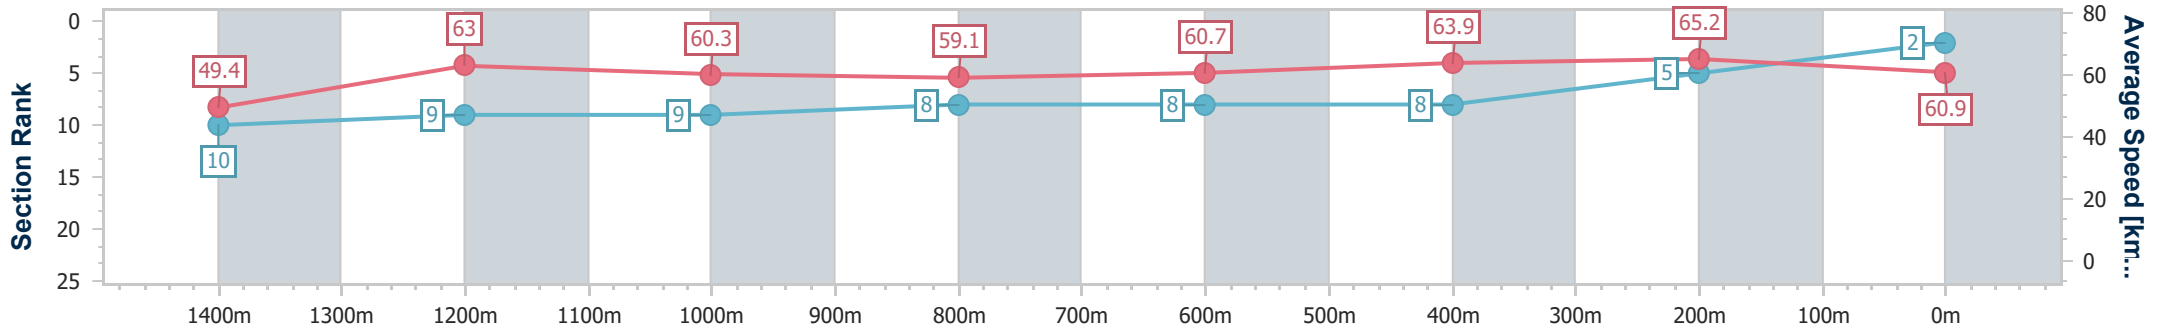

Eagle Farm QLD Professional

Race 6: CANADIAN CLUB BENCHMARK 68 Handicap - 1600m

14 October 2023 - 14:36

Track Rating: Good 4, Weather: Fine, Rail Position: +0.5m Entire Course

BRISBANE RACING CLUB

Section	Overall	1400m	1200m	1000m	800m	600m	400m	200m
Section Times	1:36.63 [2] (0:14.65)	1:21.98 [10] (0:11.46)	1:10.52 [9] (0:11.95)	0:58.57 [9] (0:12.38)	0:46.19 [8] (0:11.98)	0:34.21 [8] (0:11.39)	0:22.82 [8] (0:11.02)	0:11.80 [5] (0:11.80)
Average Speed [km/h]	49.4	63.0	60.3	59.1	60.7	63.9	65.2	60.9
Top Speed [km/h]	66.0	65.3	62.0	61.6	61.6	67.0	67.1	63.7
Avg. Dist. to Rail [m]	11.3	2.8	3.4	2.9	1.9	2.0	6.2	5.6
Avg. Stride Freq. [Hz]	2.3	2.4	2.3	2.2	2.3	2.3	2.4	2.3
Avg. Stride Length [m]	6.1	7.4	7.3	7.3	7.5	7.6	7.6	7.2