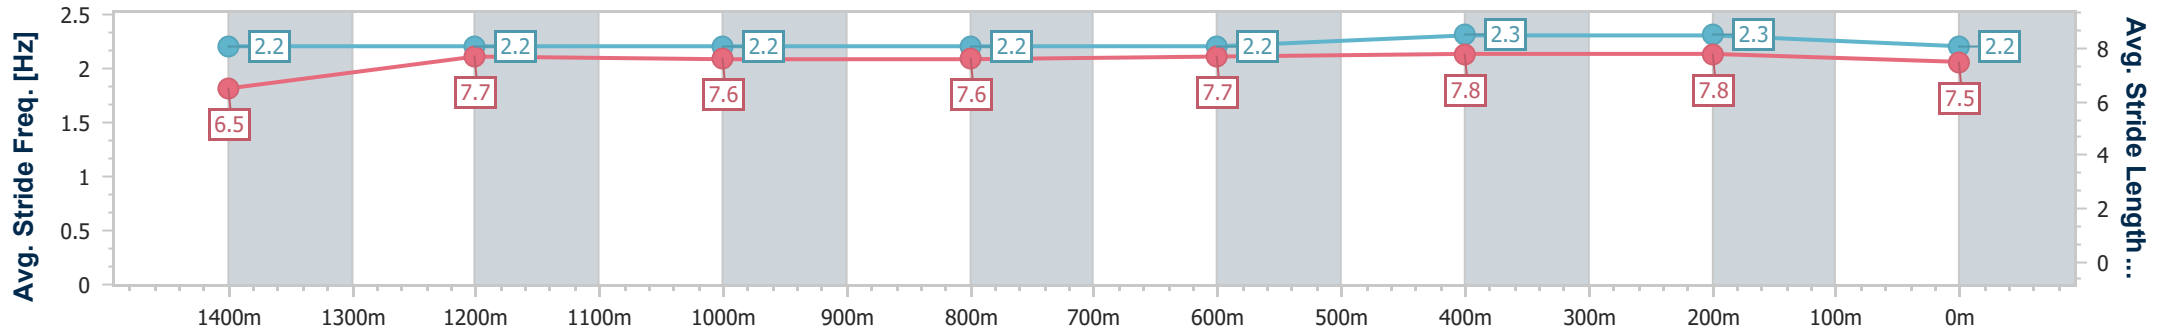

Eagle Farm QLD Professional

Race 6: CANADIAN CLUB BENCHMARK 68 Handicap - 1600m

14 October 2023 - 14:36

Track Rating: Good 4, Weather: Fine, Rail Position: +0.5m Entire Course

BRISBANE RACING CLUB

Section	Overall	1400m	1200m	1000m	800m	600m	400m	200m
Section Times	1:36.81 [5] (0:14.03)	1:22.78 [3] (0:11.41)	1:11.37 [4] (0:12.03)	0:59.34 [4] (0:12.38)	0:46.96 [4] (0:12.09)	0:34.87 [5] (0:11.52)	0:23.35 [5] (0:11.34)	0:12.01 [4] (0:12.01)
Average Speed [km/h]	51.5	63.2	60.0	58.9	60.3	63.3	63.3	60.0
Top Speed [km/h]	63.3	64.0	62.0	61.2	61.0	64.3	64.8	61.5
Avg. Dist. to Rail [m]	10.7	3.0	3.3	3.1	2.5	2.3	4.2	4.0
Avg. Stride Freq. [Hz]	2.2	2.2	2.2	2.2	2.2	2.3	2.3	2.2
Avg. Stride Length [m]	6.5	7.7	7.6	7.6	7.7	7.8	7.8	7.5

- [] Ranking at each section and finish
- .-.- No data available at this section
- NA No data available

Horse/Jockey Name	Flying Joy
Final Rank	6
Fastest Section Time (Section)	0:11.10 (400m)
Top Speed [km/h] (Section)	66.0 (400m)
Race State	Finished