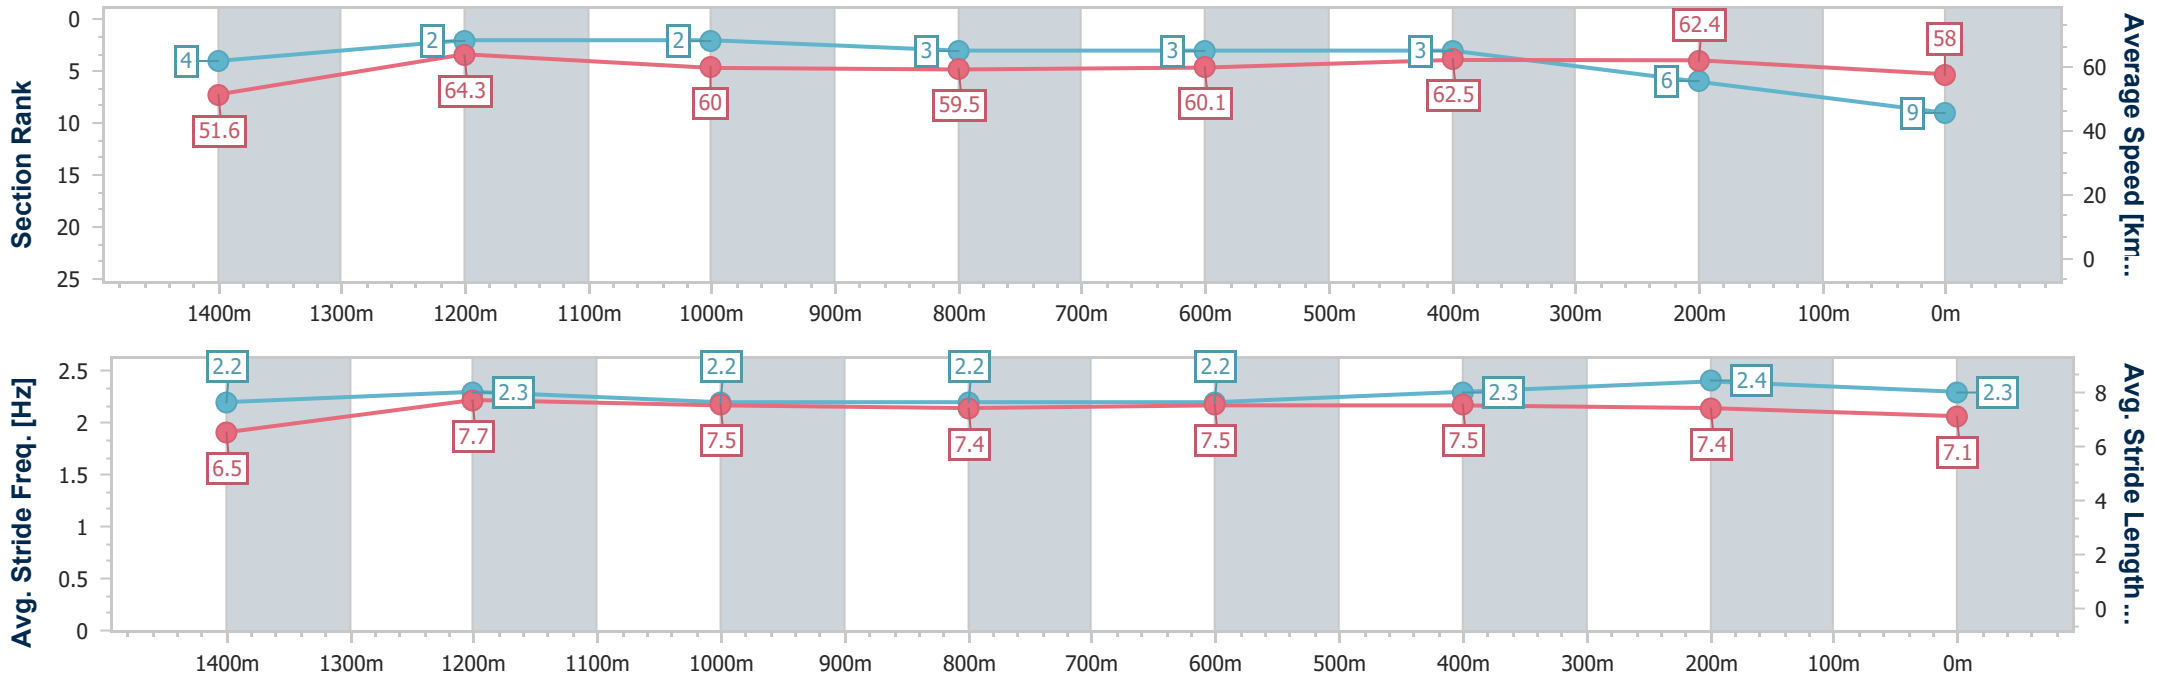

Eagle Farm QLD Professional

Race 6: CANADIAN CLUB BENCHMARK 68 Handicap - 1600m

14 October 2023 - 14:36

Track Rating: Good 4, Weather: Fine, Rail Position: +0.5m Entire Course

BRISBANE RACING CLUB

Section	Overall	1400m	1200m	1000m	800m	600m	400m	200m
Section Times	1:37.26 [9] (0:14.11)	1:23.15 [4] (0:11.19)	1:11.96 [2] (0:12.03)	0:59.93 [2] (0:12.26)	0:47.67 [3] (0:12.13)	0:35.54 [3] (0:11.60)	0:23.94 [3] (0:11.55)	0:12.39 [6] (0:12.39)
Average Speed [km/h]	51.6	64.3	60.0	59.5	60.1	62.5	62.4	58.0
Top Speed [km/h]	64.4	65.4	63.2	60.5	60.6	63.9	63.6	60.7
Avg. Dist. to Rail [m]	15.8	4.4	3.6	2.7	2.0	1.6	3.0	2.1
Avg. Stride Freq. [Hz]	2.2	2.3	2.2	2.2	2.2	2.3	2.4	2.3
Avg. Stride Length [m]	6.5	7.7	7.5	7.4	7.5	7.5	7.4	7.1

- [] Ranking at each section and finish
- .-.- No data available at this section
- NA No data available

Horse/Jockey Name	Better Not Bitter
Final Rank	10
Fastest Section Time (Section)	0:11.36 (1400m)
Top Speed [km/h] (Section)	65.4 (Overall)
Race State	Finished