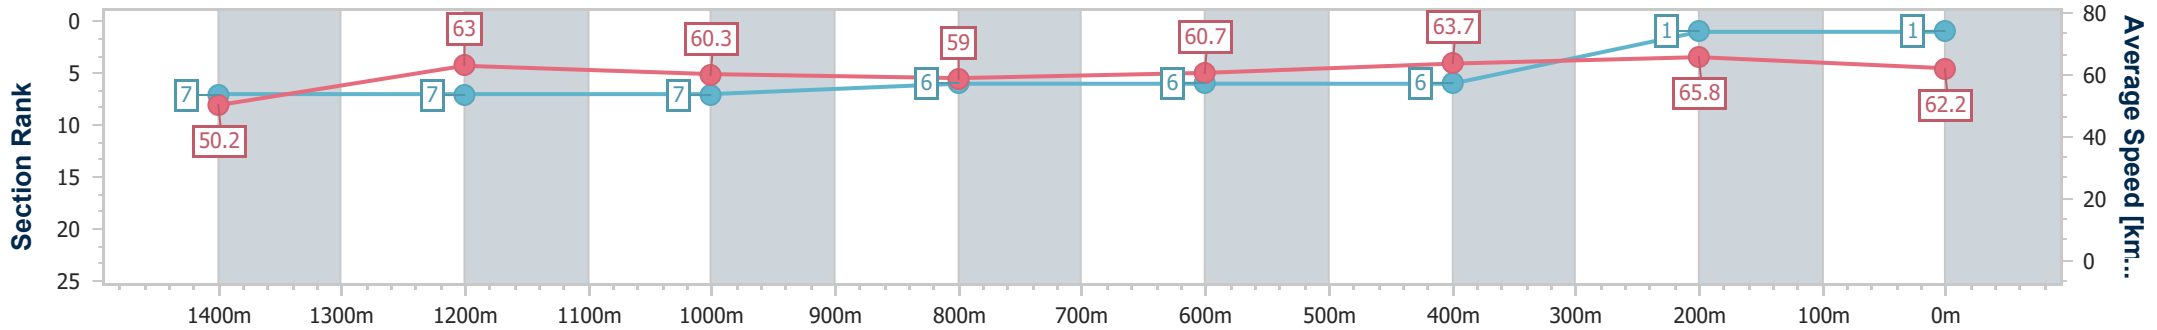

Eagle Farm QLD Professional

Race 6: CANADIAN CLUB BENCHMARK 68 Handicap - 1600m

14 October 2023 - 14:36

Track Rating: Good 4, Weather: Fine, Rail Position: +0.5m Entire Course

BRISBANE RACING CLUB

Section	Overall	1400m	1200m	1000m	800m	600m	400m	200m
Section Times	1:36.05 [1] (0:14.43)	1:21.62 [7] (0:11.45)	1:10.17 [7] (0:11.95)	0:58.22 [7] (0:12.36)	0:45.86 [6] (0:11.97)	0:33.89 [6] (0:11.37)	0:22.52 [6] (0:10.93)	0:11.59 [1] (0:11.59)
Average Speed [km/h]	50.2	63.0	60.3	59.0	60.7	63.7	65.8	62.2
Top Speed [km/h]	63.8	63.9	62.4	61.3	61.2	66.3	67.0	64.7
Avg. Dist. to Rail [m]	10.4	3.1	3.3	2.5	1.2	1.8	5.4	3.7
Avg. Stride Freq. [Hz]	2.2	2.2	2.2	2.2	2.2	2.3	2.4	2.4
Avg. Stride Length [m]	6.5	7.8	7.7	7.5	7.7	7.8	7.5	7.3