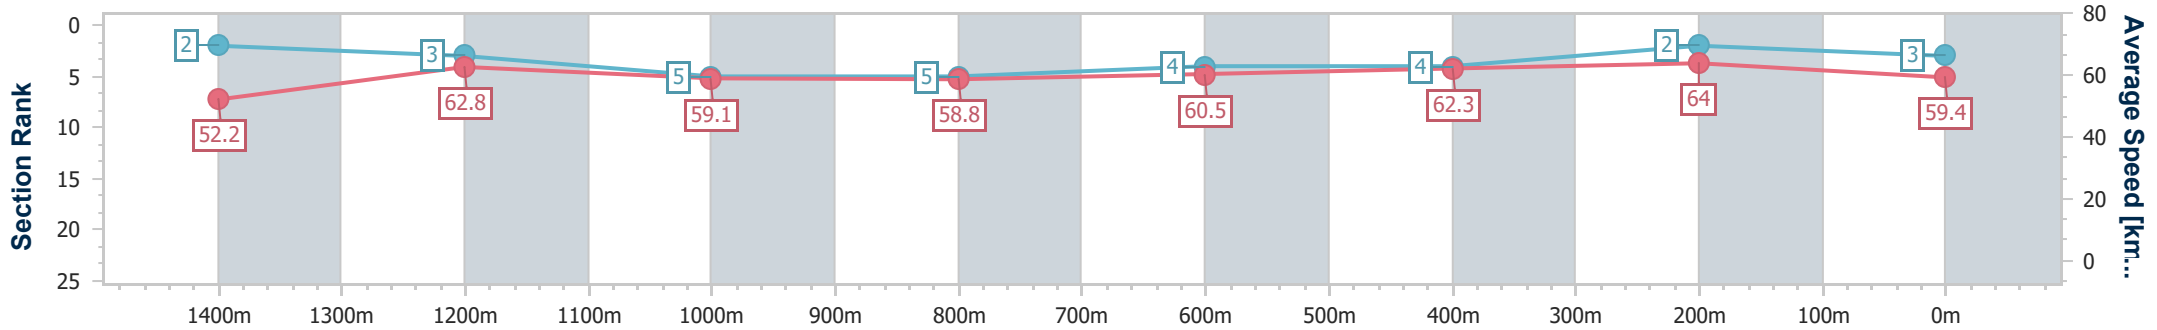

Eagle Farm QLD Professional

Race 6: CANADIAN CLUB BENCHMARK 68 Handicap - 1600m

14 October 2023 - 14:36

Track Rating: Good 4, Weather: Fine, Rail Position: +0.5m Entire Course

BRISBANE RACING CLUB

Section	Overall	1400m	1200m	1000m	800m	600m	400m	200m
Section Times	1:36.70 [3] (0:13.88)	1:22.82 [2] (0:11.49)	1:11.33 [3] (0:12.19)	0:59.14 [5] (0:12.30)	0:46.84 [5] (0:11.93)	0:34.91 [4] (0:11.54)	0:23.37 [4] (0:11.23)	0:12.14 [2] (0:12.14)
Average Speed [km/h]	52.2	62.8	59.1	58.8	60.5	62.3	64.0	59.4
Top Speed [km/h]	64.8	64.0	61.5	61.0	61.4	64.2	65.6	63.7
Avg. Dist. to Rail [m]	9.3	1.8	2.1	1.4	0.5	0.3	0.3	0.7
Avg. Stride Freq. [Hz]	2.3	2.3	2.2	2.2	2.3	2.3	2.4	2.3
Avg. Stride Length [m]	6.4	7.5	7.3	7.3	7.4	7.5	7.4	7.2

- [] Ranking at each section and finish
- .-.- No data available at this section
- NA No data available

Horse/Jockey Name	Sebring Girl
Final Rank	4
Fastest Section Time (Section)	0:11.18 (400m)
Top Speed [km/h] (Section)	65.5 (1400m)
Race State	Finished