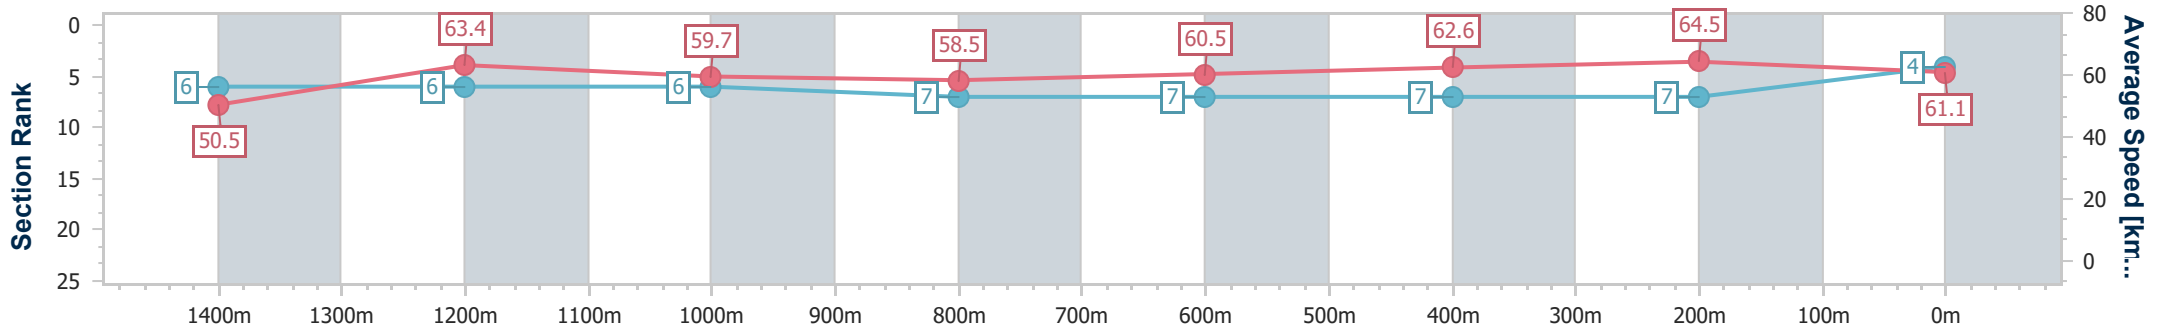

- [] Ranking at each section and finish
- .-.- No data available at this section
- NA No data available

Horse/Jockey Name	Sebring Girl
Final Rank	4
Fastest Section Time (Section)	0:11.18 (400m)
Top Speed [km/h] (Section)	65.5 (1400m)
Race State	Finished

Eagle Farm QLD Professional

Race 6: CANADIAN CLUB BENCHMARK 68 Handicap - 1600m

14 October 2023 - 14:36

Track Rating: Good 4, Weather: Fine, Rail Position: +0.5m Entire Course

BRISBANE RACING CLUB

Section	Overall	1400m	1200m	1000m	800m	600m	400m	200m
Section Times	1:36.77 [4] (0:14.26)	1:22.51 [6] (0:11.39)	1:11.12 [6] (0:12.09)	0:59.03 [6] (0:12.49)	0:46.54 [7] (0:12.01)	0:34.53 [7] (0:11.56)	0:22.97 [7] (0:11.18)	0:11.79 [7] (0:11.79)
Average Speed [km/h]	50.5	63.4	59.7	58.5	60.5	62.6	64.5	61.1
Top Speed [km/h]	64.8	65.5	62.2	60.8	61.4	64.3	65.5	63.0
Avg. Dist. to Rail [m]	8.7	1.9	2.5	2.7	2.2	1.3	4.6	4.2
Avg. Stride Freq. [Hz]	2.3	2.3	2.2	2.2	2.3	2.3	2.4	2.3
Avg. Stride Length [m]	6.2	7.5	7.4	7.3	7.4	7.4	7.4	7.3