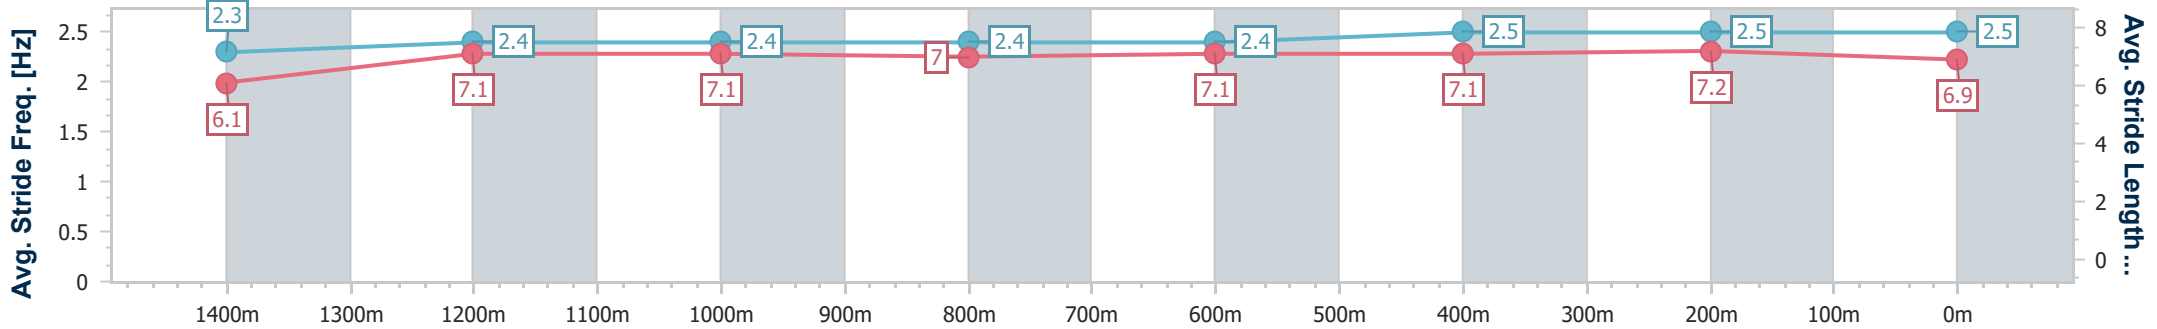

- [] Ranking at each section and finish
- .-.- No data available at this section
- NA No data available

Horse/Jockey Name	Intuition
Final Rank	7
Fastest Section Time (Section)	0:11.02 (400m)
Top Speed [km/h] (Section)	66.4 (400m)
Race State	Finished

Eagle Farm QLD Professional

Race 6: CANADIAN CLUB BENCHMARK 68 Handicap - 1600m

14 October 2023 - 14:36

Track Rating: Good 4, Weather: Fine, Rail Position: +0.5m Entire Course

BRISBANE RACING CLUB

Section	Overall	1400m	1200m	1000m	800m	600m	400m	200m
Section Times	1:36.99 [7] (0:14.56)	1:22.43 [8] (0:11.75)	1:10.68 [11] (0:11.97)	0:58.71 [11] (0:12.39)	0:46.32 [10] (0:11.97)	0:34.35 [10] (0:11.45)	0:22.90 [10] (0:11.02)	0:11.88 [10] (0:11.88)
Average Speed [km/h]	49.7	61.2	60.4	59.0	60.4	63.6	65.3	60.8
Top Speed [km/h]	62.9	63.5	62.2	62.5	62.5	66.2	66.4	63.9
Avg. Dist. to Rail [m]	11.5	3.6	3.4	2.8	1.6	2.4	7.2	7.7
Avg. Stride Freq. [Hz]	2.3	2.4	2.4	2.4	2.4	2.5	2.5	2.5
Avg. Stride Length [m]	6.1	7.1	7.1	7.0	7.1	7.1	7.2	6.9

- [] Ranking at each section and finish
- .-.- No data available at this section
- NA No data available

Horse/Jockey Name	Mission Of Love
Final Rank	8
Fastest Section Time (Section)	0:10.96 (400m)
Top Speed [km/h] (Section)	67.4 (400m)
Race State	Finished