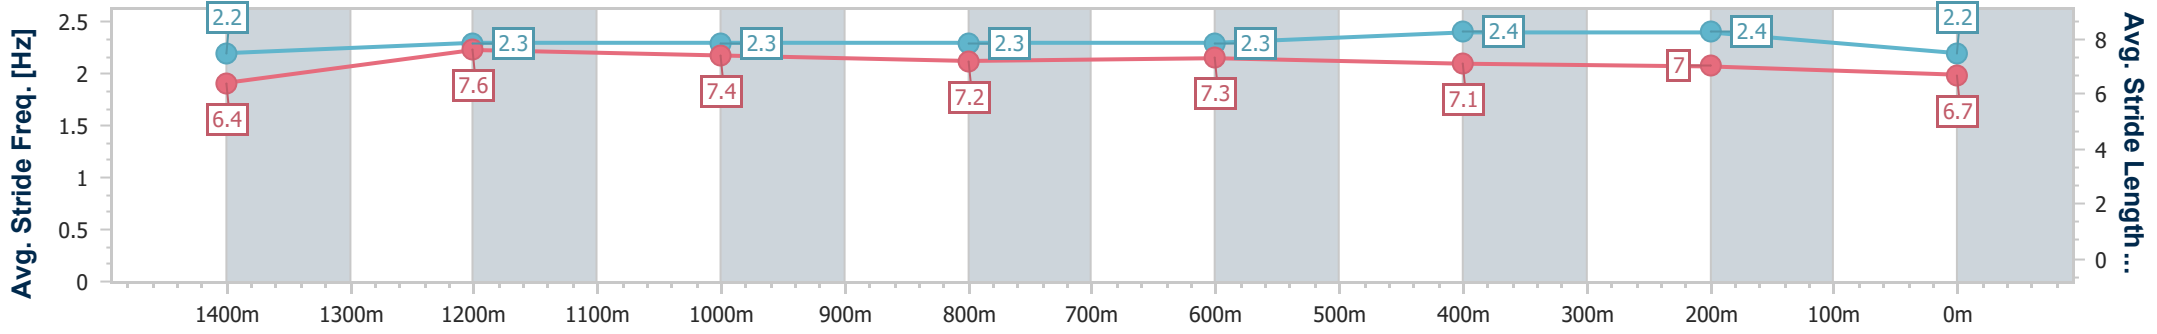

- [] Ranking at each section and finish
- .-.- No data available at this section
- NA No data available

Horse/Jockey Name	Elizano
Final Rank	11
Fastest Section Time (Section)	0:11.39 (1400m)
Top Speed [km/h] (Section)	65.2 (1400m)
Race State	Finished

Eagle Farm QLD Professional

Race 6: CANADIAN CLUB BENCHMARK 68 Handicap - 1600m

14 October 2023 - 14:36

Track Rating: Good 4, Weather: Fine, Rail Position: +0.5m Entire Course

BRISBANE RACING CLUB

Section	Overall	1400m	1200m	1000m	800m	600m	400m	200m
Section Times	1:38.61 [11] (0:14.24)	1:24.37 [5] (0:11.39)	1:12.98 [5] (0:11.74)	1:01.24 [3] (0:12.11)	0:49.13 [1] (0:12.08)	0:37.05 [2] (0:11.74)	0:25.31 [2] (0:12.00)	0:13.31 [11] (0:13.31)
Average Speed [km/h]	50.8	63.5	61.4	60.7	60.2	61.6	60.0	54.3
Top Speed [km/h]	63.7	65.2	62.9	61.7	61.1	62.8	61.8	58.1
Avg. Dist. to Rail [m]	14.0	3.5	3.7	4.2	2.7	0.9	2.2	2.7
Avg. Stride Freq. [Hz]	2.2	2.3	2.3	2.3	2.3	2.4	2.4	2.2
Avg. Stride Length [m]	6.4	7.6	7.4	7.2	7.3	7.1	7.0	6.7

- [] Ranking at each section and finish
- .-.- No data available at this section
- NA No data available