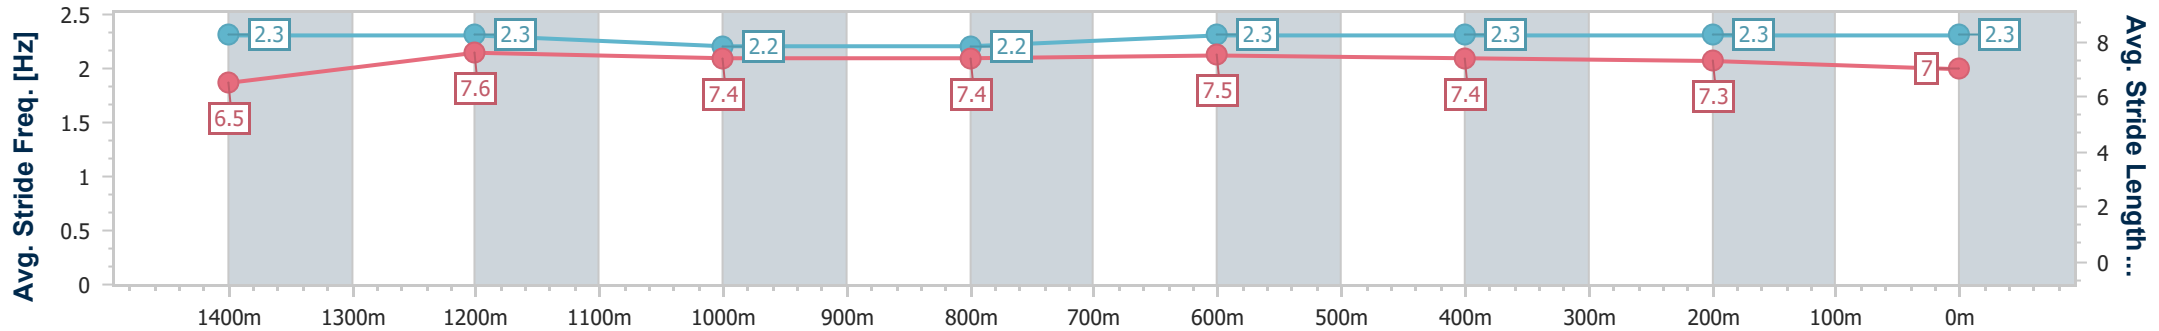

- [] Ranking at each section and finish
- .-.- No data available at this section
- NA No data available

Horse/Jockey Name	Better Not Bitter
Final Rank	10
Fastest Section Time (Section)	0:11.36 (1400m)
Top Speed [km/h] (Section)	65.4 (Overall)
Race State	Finished

Eagle Farm QLD Professional

Race 6: CANADIAN CLUB BENCHMARK 68 Handicap - 1600m

14 October 2023 - 14:36

Track Rating: Good 4, Weather: Fine, Rail Position: +0.5m Entire Course

BRISBANE RACING CLUB

Section	Overall	1400m	1200m	1000m	800m	600m	400m	200m
Section Times	1:37.43 [10] (0:13.78)	1:23.65 [1] (0:11.36)	1:12.29 [1] (0:12.13)	1:00.16 [1] (0:12.29)	0:47.87 [2] (0:11.89)	0:35.98 [1] (0:11.65)	0:24.33 [1] (0:11.68)	0:12.65 [3] (0:12.65)
Average Speed [km/h]	52.6	63.5	59.5	59.3	60.7	61.8	61.7	57.0
Top Speed [km/h]	65.4	65.1	62.8	60.6	61.5	62.8	62.5	60.1
Avg. Dist. to Rail [m]	13.1	3.6	3.0	2.1	1.2	0.2	0.2	0.4
Avg. Stride Freq. [Hz]	2.3	2.3	2.2	2.2	2.3	2.3	2.3	2.3
Avg. Stride Length [m]	6.5	7.6	7.4	7.4	7.5	7.4	7.3	7.0

- [] Ranking at each section and finish
- .-.- No data available at this section
- NA No data available

Horse/Jockey Name	Elizano
Final Rank	11
Fastest Section Time (Section)	0:11.39 (1400m)
Top Speed [km/h] (Section)	65.2 (1400m)
Race State	Finished