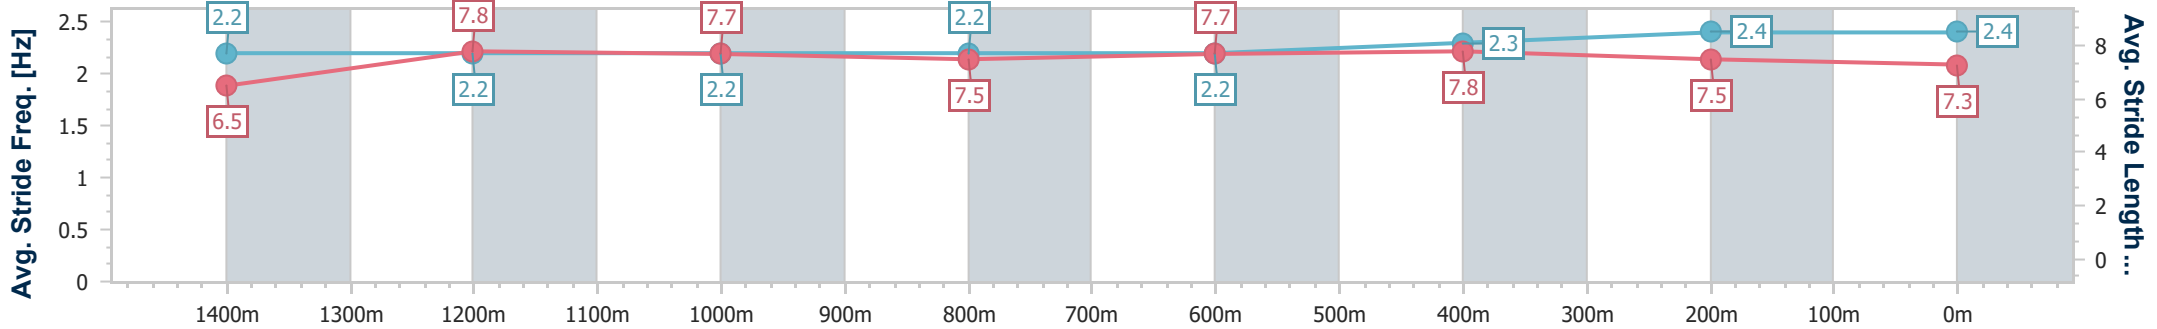

Eagle Farm QLD Professional

Race 6: CANADIAN CLUB BENCHMARK 68 Handicap - 1600m

14 October 2023 - 14:36

Track Rating: Good 4, Weather: Fine, Rail Position: +0.5m Entire Course

BRISBANE RACING CLUB

Section	Overall	1400m	1200m	1000m	800m	600m	400m	200m
Section Times	1:36.05 [1] (0:14.43)	1:21.62 [7] (0:11.45)	1:10.17 [7] (0:11.95)	0:58.22 [7] (0:12.36)	0:45.86 [6] (0:11.97)	0:33.89 [6] (0:11.37)	0:22.52 [6] (0:10.93)	0:11.59 [1] (0:11.59)
Average Speed [km/h]	50.2	63.0	60.3	59.0	60.7	63.7	65.8	62.2
Top Speed [km/h]	63.8	63.9	62.4	61.3	61.2	66.3	67.0	64.7
Avg. Dist. to Rail [m]	10.4	3.1	3.3	2.5	1.2	1.8	5.4	3.7
Avg. Stride Freq. [Hz]	2.2	2.2	2.2	2.2	2.2	2.3	2.4	2.4
Avg. Stride Length [m]	6.5	7.8	7.7	7.5	7.7	7.8	7.5	7.3