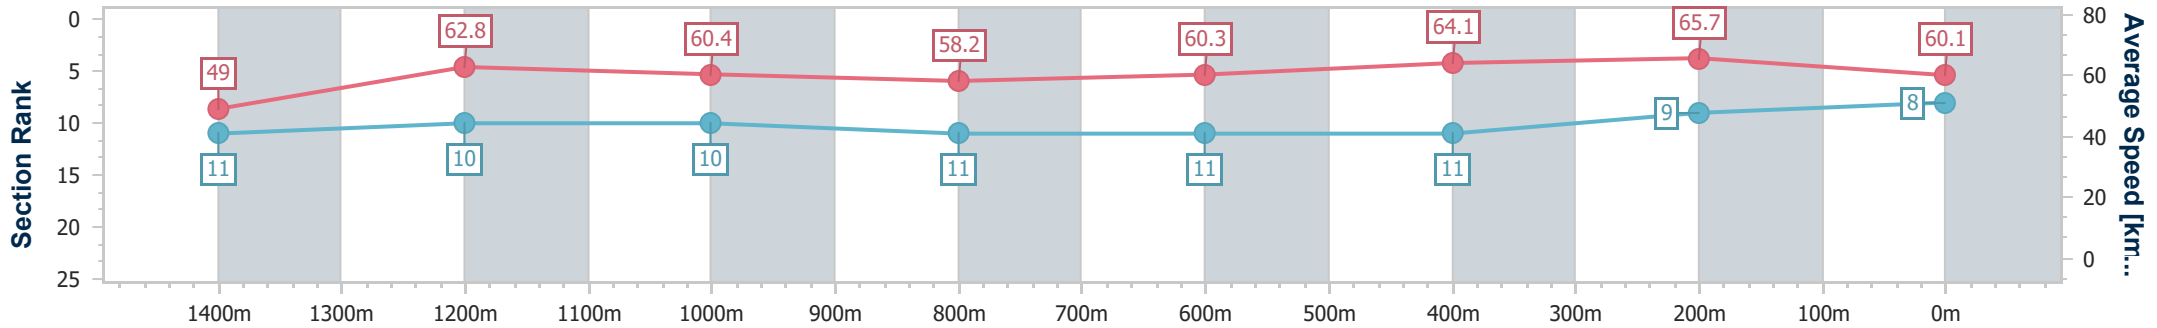

Eagle Farm QLD Professional

Race 6: CANADIAN CLUB BENCHMARK 68 Handicap - 1600m

14 October 2023 - 14:36

Track Rating: Good 4, Weather: Fine, Rail Position: +0.5m Entire Course

BRISBANE RACING CLUB

Section	Overall	1400m	1200m	1000m	800m	600m	400m	200m
Section Times	1:37.06 [8] (0:14.78)	1:22.28 [11] (0:11.49)	1:10.79 [10] (0:11.94)	0:58.85 [10] (0:12.53)	0:46.32 [11] (0:12.06)	0:34.26 [11] (0:11.29)	0:22.97 [11] (0:10.96)	0:12.01 [9] (0:12.01)
Average Speed [km/h]	49.0	62.8	60.4	58.2	60.3	64.1	65.7	60.1
Top Speed [km/h]	61.7	63.9	62.6	61.8	61.3	66.4	67.4	65.1
Avg. Dist. to Rail [m]	12.0	1.5	1.9	3.0	2.1	1.1	4.3	3.9
Avg. Stride Freq. [Hz]	2.1	2.2	2.2	2.2	2.2	2.3	2.3	2.2
Avg. Stride Length [m]	6.6	7.8	7.7	7.4	7.7	7.8	7.9	7.6