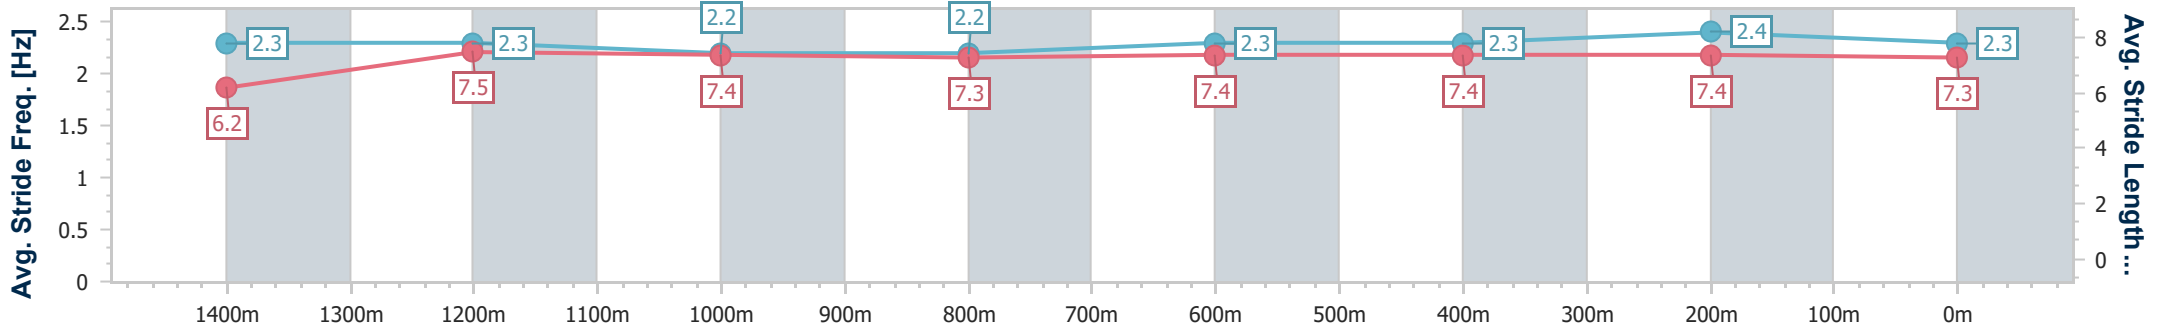

- [] Ranking at each section and finish
- .-.- No data available at this section
- NA No data available

Horse/Jockey Name	Sebring Girl
Final Rank	4
Fastest Section Time (Section)	0:11.18 (400m)
Top Speed [km/h] (Section)	65.5 (1400m)
Race State	Finished

Eagle Farm QLD Professional

Race 6: CANADIAN CLUB BENCHMARK 68 Handicap - 1600m

14 October 2023 - 14:36

Track Rating: Good 4, Weather: Fine, Rail Position: +0.5m Entire Course

BRISBANE RACING CLUB

Section	Overall	1400m	1200m	1000m	800m	600m	400m	200m
Section Times	1:36.77 [4] (0:14.26)	1:22.51 [6] (0:11.39)	1:11.12 [6] (0:12.09)	0:59.03 [6] (0:12.49)	0:46.54 [7] (0:12.01)	0:34.53 [7] (0:11.56)	0:22.97 [7] (0:11.18)	0:11.79 [7] (0:11.79)
Average Speed [km/h]	50.5	63.4	59.7	58.5	60.5	62.6	64.5	61.1
Top Speed [km/h]	64.8	65.5	62.2	60.8	61.4	64.3	65.5	63.0
Avg. Dist. to Rail [m]	8.7	1.9	2.5	2.7	2.2	1.3	4.6	4.2
Avg. Stride Freq. [Hz]	2.3	2.3	2.2	2.2	2.3	2.3	2.4	2.3
Avg. Stride Length [m]	6.2	7.5	7.4	7.3	7.4	7.4	7.4	7.3