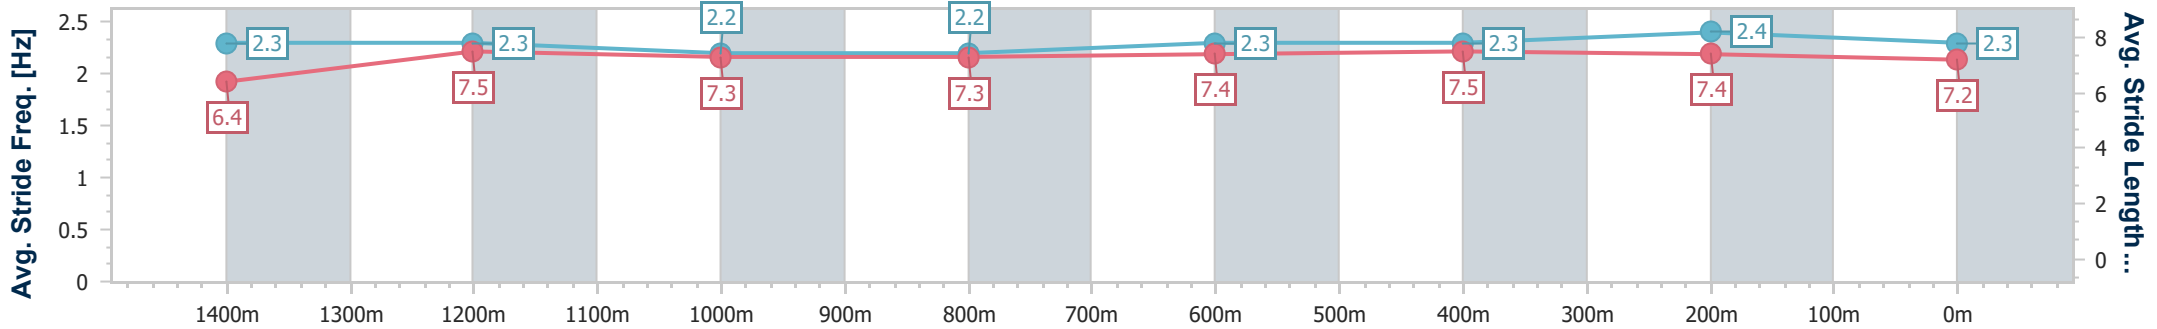

Eagle Farm QLD Professional

Race 6: CANADIAN CLUB BENCHMARK 68 Handicap - 1600m

14 October 2023 - 14:36

Track Rating: Good 4, Weather: Fine, Rail Position: +0.5m Entire Course

BRISBANE RACING CLUB

Section	Overall	1400m	1200m	1000m	800m	600m	400m	200m
Section Times	1:36.70 [3] (0:13.88)	1:22.82 [2] (0:11.49)	1:11.33 [3] (0:12.19)	0:59.14 [5] (0:12.30)	0:46.84 [5] (0:11.93)	0:34.91 [4] (0:11.54)	0:23.37 [4] (0:11.23)	0:12.14 [2] (0:12.14)
Average Speed [km/h]	52.2	62.8	59.1	58.8	60.5	62.3	64.0	59.4
Top Speed [km/h]	64.8	64.0	61.5	61.0	61.4	64.2	65.6	63.7
Avg. Dist. to Rail [m]	9.3	1.8	2.1	1.4	0.5	0.3	0.3	0.7
Avg. Stride Freq. [Hz]	2.3	2.3	2.2	2.2	2.3	2.3	2.4	2.3
Avg. Stride Length [m]	6.4	7.5	7.3	7.3	7.4	7.5	7.4	7.2

- [] Ranking at each section and finish
- .-.- No data available at this section
- NA No data available

Horse/Jockey Name	Sebring Girl
Final Rank	4
Fastest Section Time (Section)	0:11.18 (400m)
Top Speed [km/h] (Section)	65.5 (1400m)
Race State	Finished