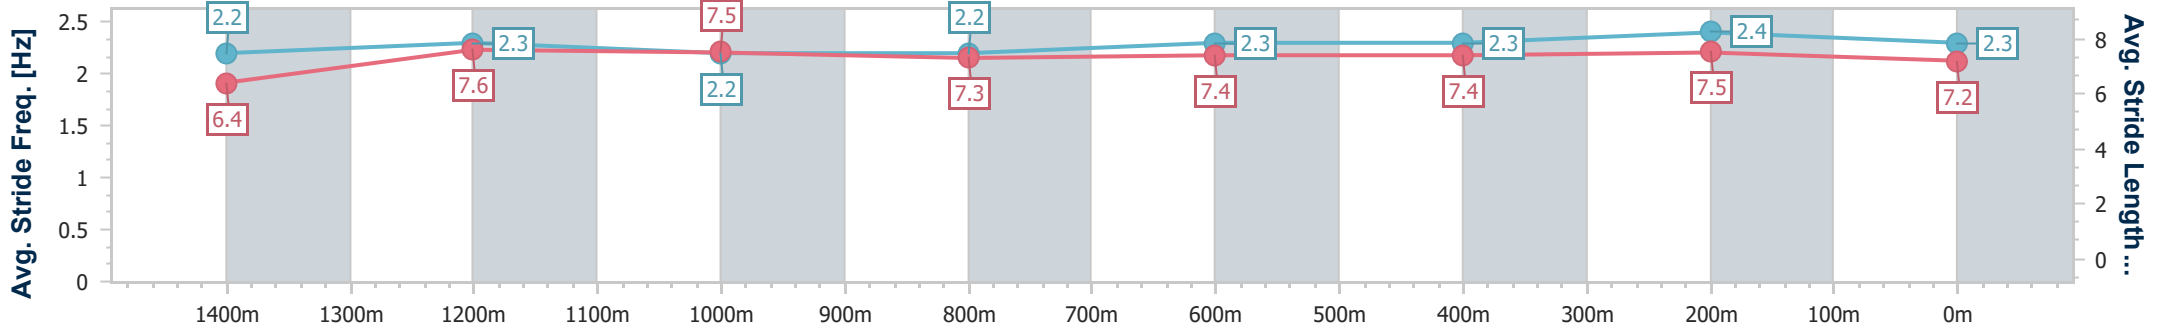

- [] Ranking at each section and finish
- .-.- No data available at this section
- NA No data available

Horse/Jockey Name	Flying Joy
Final Rank	6
Fastest Section Time (Section)	0:11.10 (400m)
Top Speed [km/h] (Section)	66.0 (400m)
Race State	Finished

Eagle Farm QLD Professional

Race 6: CANADIAN CLUB BENCHMARK 68 Handicap - 1600m

14 October 2023 - 14:36

Track Rating: Good 4, Weather: Fine, Rail Position: +0.5m Entire Course

BRISBANE RACING CLUB

Section	Overall	1400m	1200m	1000m	800m	600m	400m	200m
Section Times	1:36.93 [6] (0:14.57)	1:22.36 [9] (0:11.47)	1:10.89 [8] (0:12.01)	0:58.88 [8] (0:12.49)	0:46.39 [9] (0:11.91)	0:34.48 [9] (0:11.48)	0:23.00 [9] (0:11.10)	0:11.90 [8] (0:11.90)
Average Speed [km/h]	49.6	62.8	59.9	58.2	60.6	62.8	64.8	60.5
Top Speed [km/h]	62.4	63.8	61.9	62.2	62.2	65.4	66.0	63.4
Avg. Dist. to Rail [m]	7.1	1.8	2.5	1.8	0.7	0.4	3.3	2.4
Avg. Stride Freq. [Hz]	2.2	2.3	2.2	2.2	2.3	2.3	2.4	2.3
Avg. Stride Length [m]	6.4	7.6	7.5	7.3	7.4	7.4	7.5	7.2

- [] Ranking at each section and finish
- .-.- No data available at this section
- NA No data available

Horse/Jockey Name	Intuition
Final Rank	7
Fastest Section Time (Section)	0:11.02 (400m)
Top Speed [km/h] (Section)	66.4 (400m)
Race State	Finished