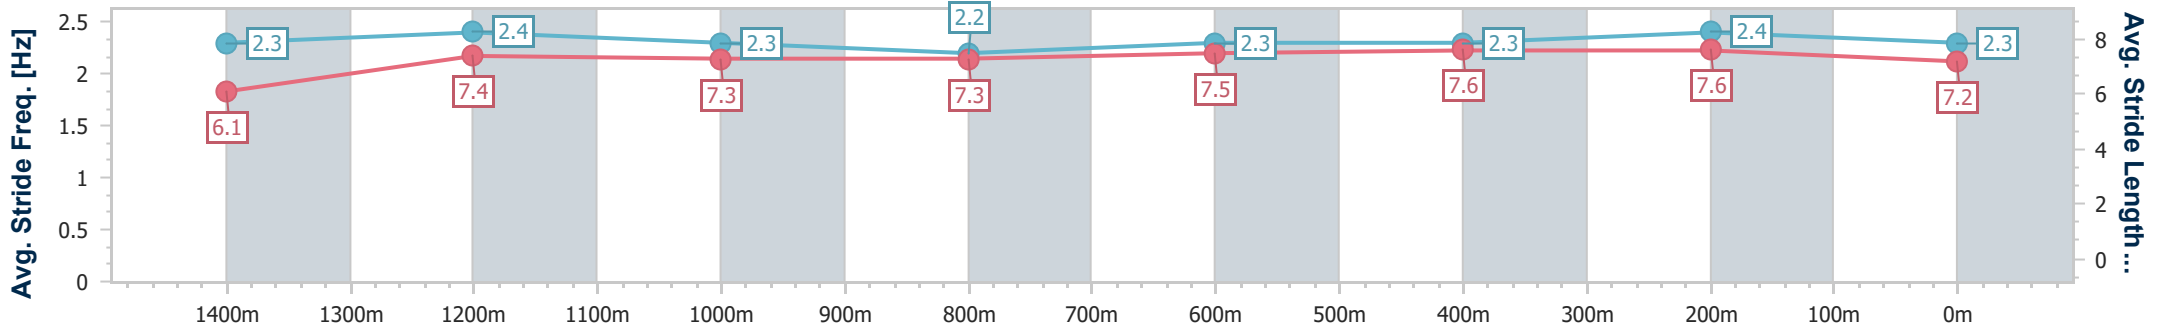

Eagle Farm QLD Professional

Race 6: CANADIAN CLUB BENCHMARK 68 Handicap - 1600m

14 October 2023 - 14:36

Track Rating: Good 4, Weather: Fine, Rail Position: +0.5m Entire Course

BRISBANE RACING CLUB

Section	Overall	1400m	1200m	1000m	800m	600m	400m	200m
Section Times	1:36.63 [2] (0:14.65)	1:21.98 [10] (0:11.46)	1:10.52 [9] (0:11.95)	0:58.57 [9] (0:12.38)	0:46.19 [8] (0:11.98)	0:34.21 [8] (0:11.39)	0:22.82 [8] (0:11.02)	0:11.80 [5] (0:11.80)
Average Speed [km/h]	49.4	63.0	60.3	59.1	60.7	63.9	65.2	60.9
Top Speed [km/h]	66.0	65.3	62.0	61.6	61.6	67.0	67.1	63.7
Avg. Dist. to Rail [m]	11.3	2.8	3.4	2.9	1.9	2.0	6.2	5.6
Avg. Stride Freq. [Hz]	2.3	2.4	2.3	2.2	2.3	2.3	2.4	2.3
Avg. Stride Length [m]	6.1	7.4	7.3	7.3	7.5	7.6	7.6	7.2

- [] Ranking at each section and finish
- .-.-.- No data available at this section
- NA No data available

Horse/Jockey Name	My Pins
Final Rank	3
Fastest Section Time (Section)	0:11.23 (400m)
Top Speed [km/h] (Section)	65.6 (400m)
Race State	Finished