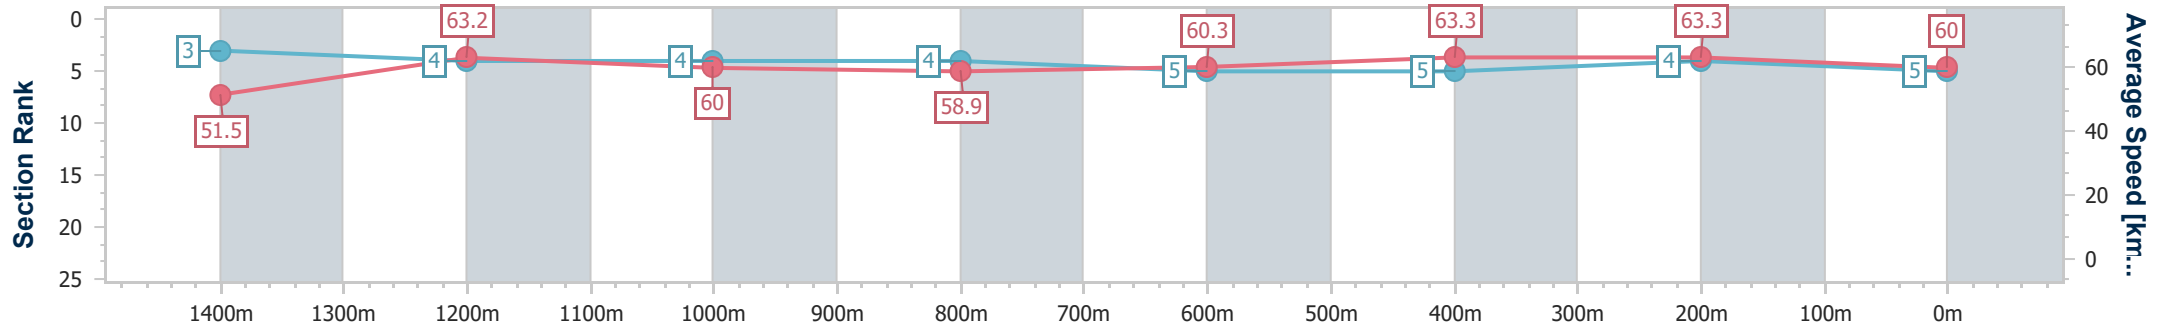

Eagle Farm QLD Professional

Race 6: CANADIAN CLUB BENCHMARK 68 Handicap - 1600m

14 October 2023 - 14:36

Track Rating: Good 4, Weather: Fine, Rail Position: +0.5m Entire Course

BRISBANE RACING CLUB

Section	Overall	1400m	1200m	1000m	800m	600m	400m	200m
Section Times	1:36.81 [5] (0:14.03)	1:22.78 [3] (0:11.41)	1:11.37 [4] (0:12.03)	0:59.34 [4] (0:12.38)	0:46.96 [4] (0:12.09)	0:34.87 [5] (0:11.52)	0:23.35 [5] (0:11.34)	0:12.01 [4] (0:12.01)
Average Speed [km/h]	51.5	63.2	60.0	58.9	60.3	63.3	63.3	60.0
Top Speed [km/h]	63.3	64.0	62.0	61.2	61.0	64.3	64.8	61.5
Avg. Dist. to Rail [m]	10.7	3.0	3.3	3.1	2.5	2.3	4.2	4.0
Avg. Stride Freq. [Hz]	2.2	2.2	2.2	2.2	2.2	2.3	2.3	2.2
Avg. Stride Length [m]	6.5	7.7	7.6	7.6	7.7	7.8	7.8	7.5

- [] Ranking at each section and finish
- .-.- No data available at this section
- NA No data available

Horse/Jockey Name	Flying Joy
Final Rank	6
Fastest Section Time (Section)	0:11.10 (400m)
Top Speed [km/h] (Section)	66.0 (400m)
Race State	Finished