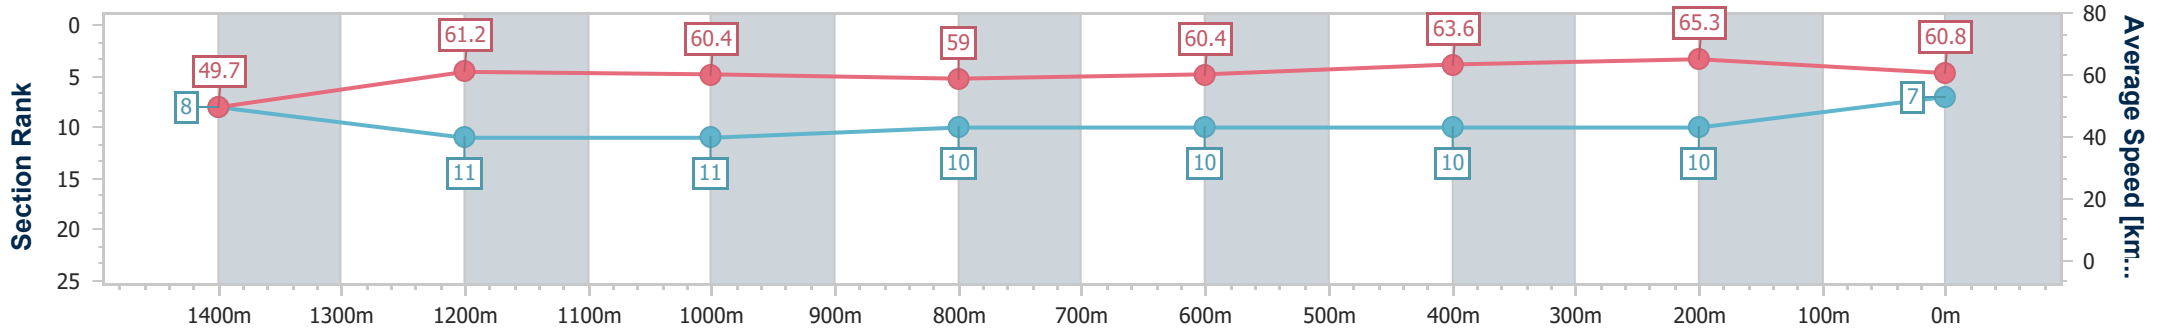

- [] Ranking at each section and finish
- .-.- No data available at this section
- NA No data available

Horse/Jockey Name	Intuition
Final Rank	7
Fastest Section Time (Section)	0:11.02 (400m)
Top Speed [km/h] (Section)	66.4 (400m)
Race State	Finished

Eagle Farm QLD Professional

Race 6: CANADIAN CLUB BENCHMARK 68 Handicap - 1600m

14 October 2023 - 14:36

Track Rating: Good 4, Weather: Fine, Rail Position: +0.5m Entire Course

BRISBANE RACING CLUB

Section	Overall	1400m	1200m	1000m	800m	600m	400m	200m
Section Times	1:36.99 [7] (0:14.56)	1:22.43 [8] (0:11.75)	1:10.68 [11] (0:11.97)	0:58.71 [11] (0:12.39)	0:46.32 [10] (0:11.97)	0:34.35 [10] (0:11.45)	0:22.90 [10] (0:11.02)	0:11.88 [10] (0:11.88)
Average Speed [km/h]	49.7	61.2	60.4	59.0	60.4	63.6	65.3	60.8
Top Speed [km/h]	62.9	63.5	62.2	62.5	62.5	66.2	66.4	63.9
Avg. Dist. to Rail [m]	11.5	3.6	3.4	2.8	1.6	2.4	7.2	7.7
Avg. Stride Freq. [Hz]	2.3	2.4	2.4	2.4	2.4	2.5	2.5	2.5
Avg. Stride Length [m]	6.1	7.1	7.1	7.0	7.1	7.1	7.2	6.9

- [] Ranking at each section and finish
- .-.- No data available at this section
- NA No data available

Horse/Jockey Name	Mission Of Love
Final Rank	8
Fastest Section Time (Section)	0:10.96 (400m)
Top Speed [km/h] (Section)	67.4 (400m)
Race State	Finished