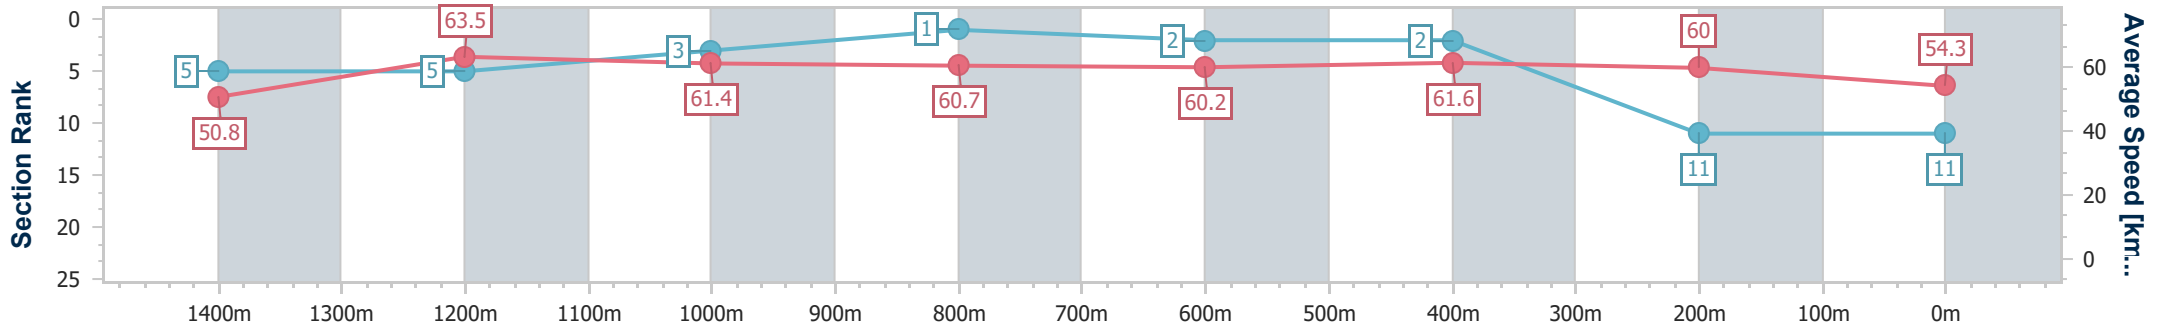

- [] Ranking at each section and finish
- .-.- No data available at this section
- NA No data available

Horse/Jockey Name	Elizano
Final Rank	11
Fastest Section Time (Section)	0:11.39 (1400m)
Top Speed [km/h] (Section)	65.2 (1400m)
Race State	Finished

Eagle Farm QLD Professional

Race 6: CANADIAN CLUB BENCHMARK 68 Handicap - 1600m

14 October 2023 - 14:36

Track Rating: Good 4, Weather: Fine, Rail Position: +0.5m Entire Course

BRISBANE RACING CLUB

Section	Overall	1400m	1200m	1000m	800m	600m	400m	200m
Section Times	1:38.61 [11] (0:14.24)	1:24.37 [5] (0:11.39)	1:12.98 [5] (0:11.74)	1:01.24 [3] (0:12.11)	0:49.13 [1] (0:12.08)	0:37.05 [2] (0:11.74)	0:25.31 [2] (0:12.00)	0:13.31 [11] (0:13.31)
Average Speed [km/h]	50.8	63.5	61.4	60.7	60.2	61.6	60.0	54.3
Top Speed [km/h]	63.7	65.2	62.9	61.7	61.1	62.8	61.8	58.1
Avg. Dist. to Rail [m]	14.0	3.5	3.7	4.2	2.7	0.9	2.2	2.7
Avg. Stride Freq. [Hz]	2.2	2.3	2.3	2.3	2.3	2.4	2.4	2.2
Avg. Stride Length [m]	6.4	7.6	7.4	7.2	7.3	7.1	7.0	6.7

- [] Ranking at each section and finish
- .-.- No data available at this section
- NA No data available