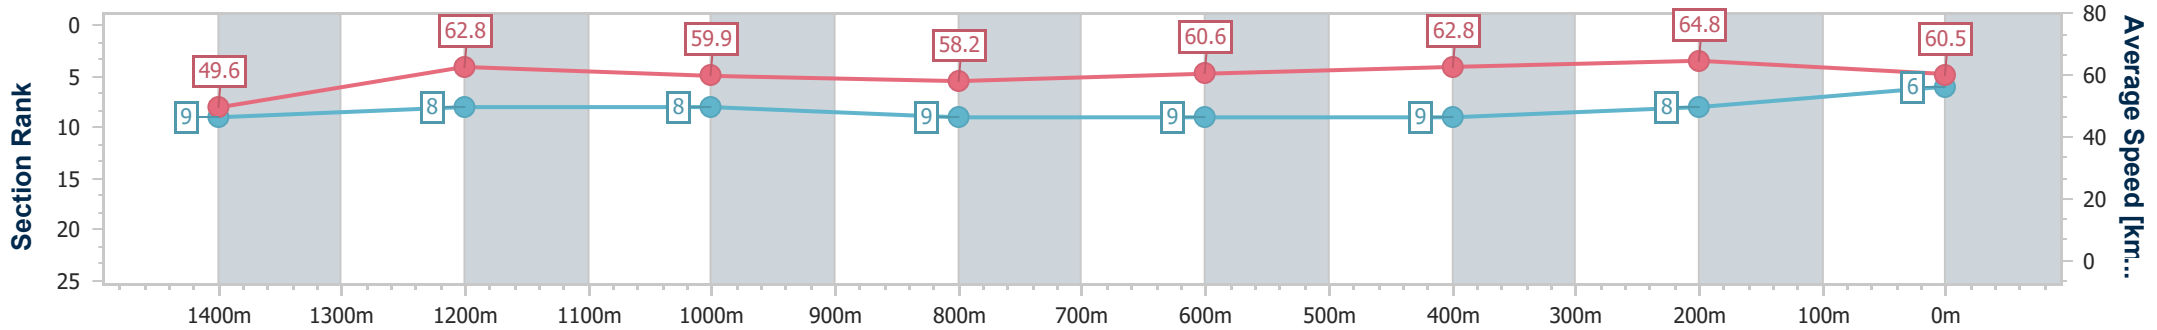

- [] Ranking at each section and finish
- .-.- No data available at this section
- NA No data available

Horse/Jockey Name	Flying Joy
Final Rank	6
Fastest Section Time (Section)	0:11.10 (400m)
Top Speed [km/h] (Section)	66.0 (400m)
Race State	Finished

Eagle Farm QLD Professional

Race 6: CANADIAN CLUB BENCHMARK 68 Handicap - 1600m

14 October 2023 - 14:36

Track Rating: Good 4, Weather: Fine, Rail Position: +0.5m Entire Course

BRISBANE RACING CLUB

Section	Overall	1400m	1200m	1000m	800m	600m	400m	200m
Section Times	1:36.93 [6] (0:14.57)	1:22.36 [9] (0:11.47)	1:10.89 [8] (0:12.01)	0:58.88 [8] (0:12.49)	0:46.39 [9] (0:11.91)	0:34.48 [9] (0:11.48)	0:23.00 [9] (0:11.10)	0:11.90 [8] (0:11.90)
Average Speed [km/h]	49.6	62.8	59.9	58.2	60.6	62.8	64.8	60.5
Top Speed [km/h]	62.4	63.8	61.9	62.2	62.2	65.4	66.0	63.4
Avg. Dist. to Rail [m]	7.1	1.8	2.5	1.8	0.7	0.4	3.3	2.4
Avg. Stride Freq. [Hz]	2.2	2.3	2.2	2.2	2.3	2.3	2.4	2.3
Avg. Stride Length [m]	6.4	7.6	7.5	7.3	7.4	7.4	7.5	7.2

- [] Ranking at each section and finish
- .-.- No data available at this section
- NA No data available

Horse/Jockey Name	Intuition
Final Rank	7
Fastest Section Time (Section)	0:11.02 (400m)
Top Speed [km/h] (Section)	66.4 (400m)
Race State	Finished