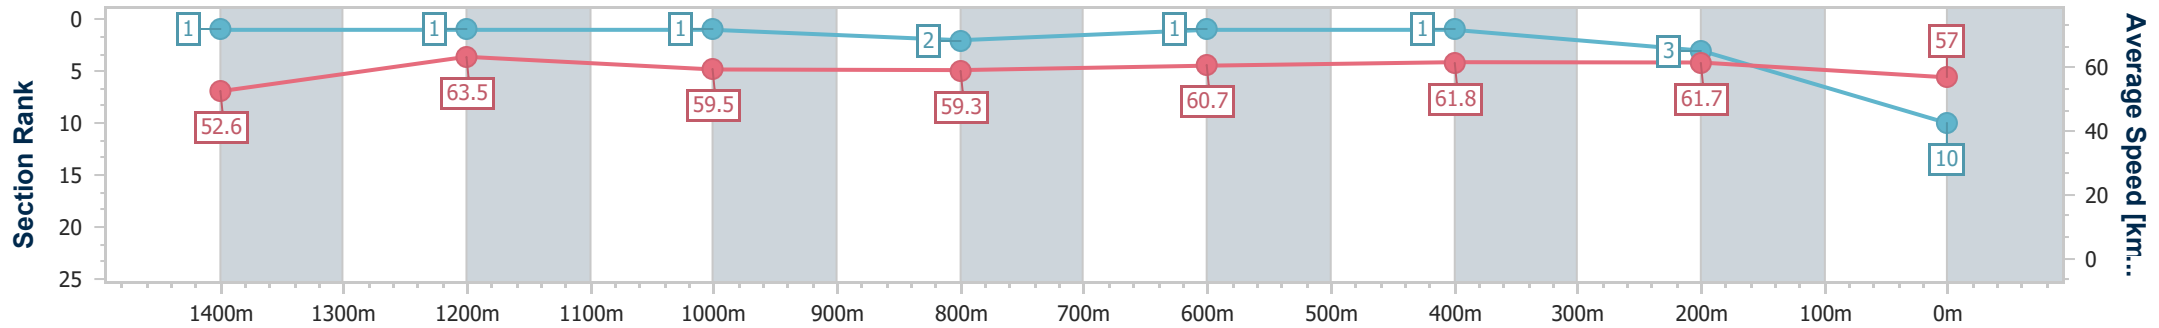

- [] Ranking at each section and finish
- .-.- No data available at this section
- NA No data available

Horse/Jockey Name	Better Not Bitter
Final Rank	10
Fastest Section Time (Section)	0:11.36 (1400m)
Top Speed [km/h] (Section)	65.4 (Overall)
Race State	Finished

Eagle Farm QLD Professional

Race 6: CANADIAN CLUB BENCHMARK 68 Handicap - 1600m

14 October 2023 - 14:36

Track Rating: Good 4, Weather: Fine, Rail Position: +0.5m Entire Course

BRISBANE RACING CLUB

Section	Overall	1400m	1200m	1000m	800m	600m	400m	200m
Section Times	1:37.43 [10] (0:13.78)	1:23.65 [1] (0:11.36)	1:12.29 [1] (0:12.13)	1:00.16 [1] (0:12.29)	0:47.87 [2] (0:11.89)	0:35.98 [1] (0:11.65)	0:24.33 [1] (0:11.68)	0:12.65 [3] (0:12.65)
Average Speed [km/h]	52.6	63.5	59.5	59.3	60.7	61.8	61.7	57.0
Top Speed [km/h]	65.4	65.1	62.8	60.6	61.5	62.8	62.5	60.1
Avg. Dist. to Rail [m]	13.1	3.6	3.0	2.1	1.2	0.2	0.2	0.4
Avg. Stride Freq. [Hz]	2.3	2.3	2.2	2.2	2.3	2.3	2.3	2.3
Avg. Stride Length [m]	6.5	7.6	7.4	7.4	7.5	7.4	7.3	7.0

- [] Ranking at each section and finish
- .-.- No data available at this section
- NA No data available

Horse/Jockey Name	Elizano
Final Rank	11
Fastest Section Time (Section)	0:11.39 (1400m)
Top Speed [km/h] (Section)	65.2 (1400m)
Race State	Finished