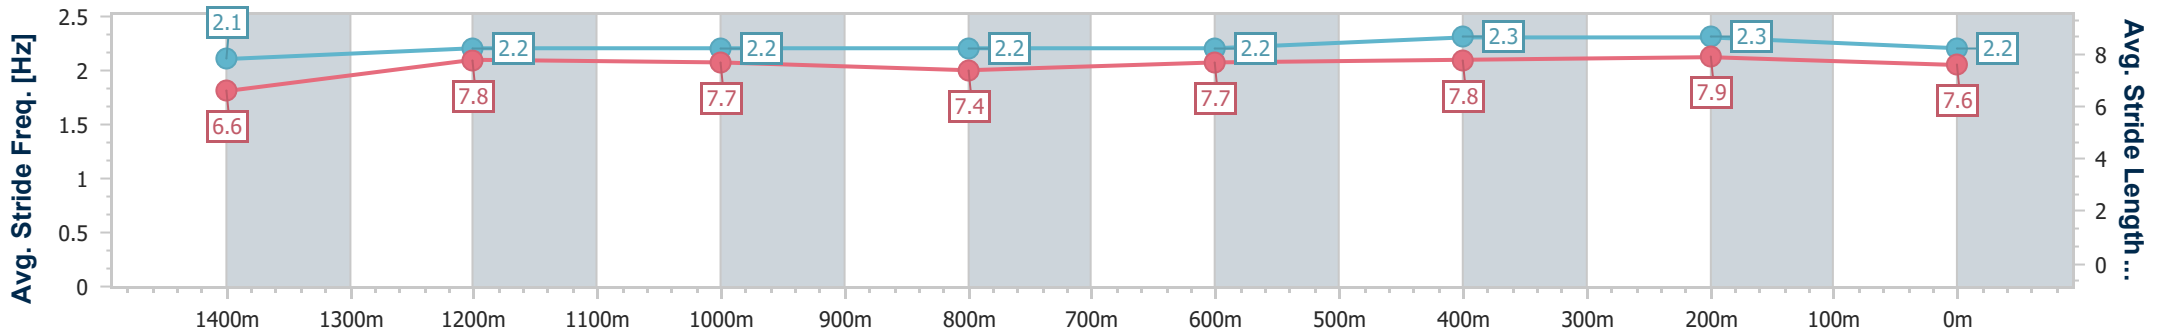

- [] Ranking at each section and finish
- .-.- No data available at this section
- NA No data available

Horse/Jockey Name	Mission Of Love
Final Rank	8
Fastest Section Time (Section)	0:10.96 (400m)
Top Speed [km/h] (Section)	67.4 (400m)
Race State	Finished

Eagle Farm QLD Professional

Race 6: CANADIAN CLUB BENCHMARK 68 Handicap - 1600m

14 October 2023 - 14:36

Track Rating: Good 4, Weather: Fine, Rail Position: +0.5m Entire Course

BRISBANE RACING CLUB

Section	Overall	1400m	1200m	1000m	800m	600m	400m	200m
Section Times	1:37.06 [8] (0:14.78)	1:22.28 [11] (0:11.49)	1:10.79 [10] (0:11.94)	0:58.85 [10] (0:12.53)	0:46.32 [11] (0:12.06)	0:34.26 [11] (0:11.29)	0:22.97 [11] (0:10.96)	0:12.01 [9] (0:12.01)
Average Speed [km/h]	49.0	62.8	60.4	58.2	60.3	64.1	65.7	60.1
Top Speed [km/h]	61.7	63.9	62.6	61.8	61.3	66.4	67.4	65.1
Avg. Dist. to Rail [m]	12.0	1.5	1.9	3.0	2.1	1.1	4.3	3.9
Avg. Stride Freq. [Hz]	2.1	2.2	2.2	2.2	2.2	2.3	2.3	2.2
Avg. Stride Length [m]	6.6	7.8	7.7	7.4	7.7	7.8	7.9	7.6

- [] Ranking at each section and finish
- .-.- No data available at this section
- NA No data available

Horse/Jockey Name	Tairua
Final Rank	9
Fastest Section Time (Section)	0:11.19 (1400m)
Top Speed [km/h] (Section)	65.4 (1400m)
Race State	Finished