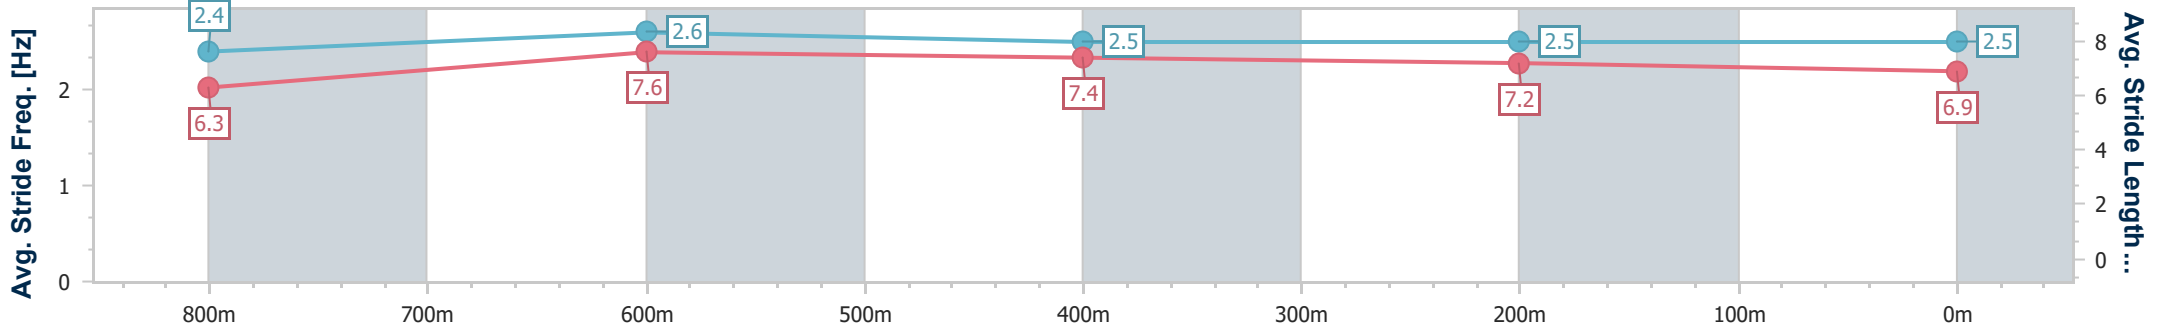

### Eagle Farm QLD Professional

Race 7: XXXX Class 3 Plate - 1000m

14 October 2023 - 15:24

Track Rating: Good 4, Weather: Fine, Rail Position: +0.5m Entire Course

BRISBANE RACING CLUB

Section	Overall	800m	600m	400m	200m
Section Times	0:57.12 [4] (0:13.37)	0:43.75 [7] (0:10.35)	0:33.40 [7] (0:10.90)	0:22.50 [7] (0:10.77)	0:11.73 [7] (0:11.73)
Average Speed [km/h]	53.9	70.2	66.6	67.1	61.2
Top Speed [km/h]	70.3	71.2	70.0	69.0	64.4
Avg. Dist. to Rail [m]	3.0	2.0	1.5	2.7	2.5
Avg. Stride Freq. [Hz]	2.4	2.6	2.5	2.5	2.5
Avg. Stride Length [m]	6.3	7.6	7.4	7.2	6.9

- [ ] Ranking at each section and finish
- .-.-.- No data available at this section
- NA No data available

Horse/Jockey Name	Extra Flash
Final Rank	5
Fastest Section Time (Section)	0:10.28 (800m)
Top Speed [km/h] (Section)	72.0 (Overall)
Race State	Finished