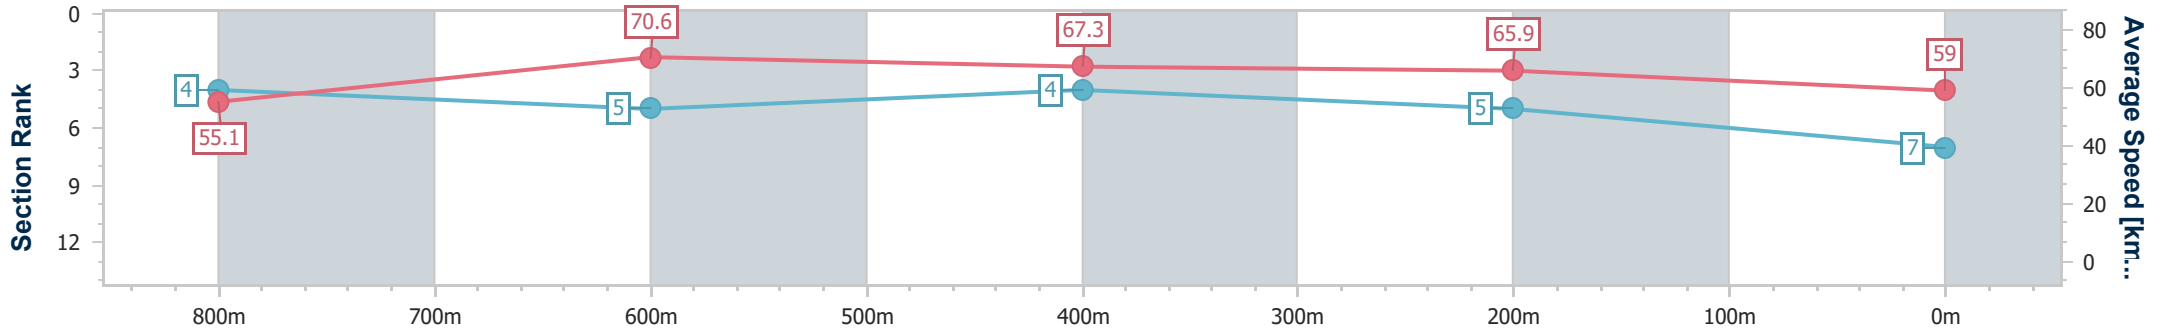

- [ ] Ranking at each section and finish
- .-.- No data available at this section
- NA No data available

Horse/Jockey Name	The Face
Final Rank	7
Fastest Section Time (Section)	0:10.33 (800m)
Top Speed [km/h] (Section)	71.7 (Overall)
Race State	Finished

Eagle Farm QLD Professional

Race 7: XXXX Class 3 Plate - 1000m

14 October 2023 - 15:24

Track Rating: Good 4, Weather: Fine, Rail Position: +0.5m Entire Course

BRISBANE RACING CLUB

Section	Overall	800m	600m	400m	200m
Section Times	0:57.39 [7] (0:13.16)	0:44.23 [4] (0:10.33)	0:33.90 [5] (0:10.78)	0:23.12 [4] (0:10.91)	0:12.21 [5] (0:12.21)
Average Speed [km/h]	55.1	70.6	67.3	65.9	59.0
Top Speed [km/h]	71.7	71.6	69.3	68.0	62.9
Avg. Dist. to Rail [m]	4.9	2.8	2.2	4.1	5.6
Avg. Stride Freq. [Hz]	2.3	2.5	2.4	2.4	2.3
Avg. Stride Length [m]	6.5	7.9	7.8	7.6	7.2

- [ ] Ranking at each section and finish
- .-.- No data available at this section
- NA No data available