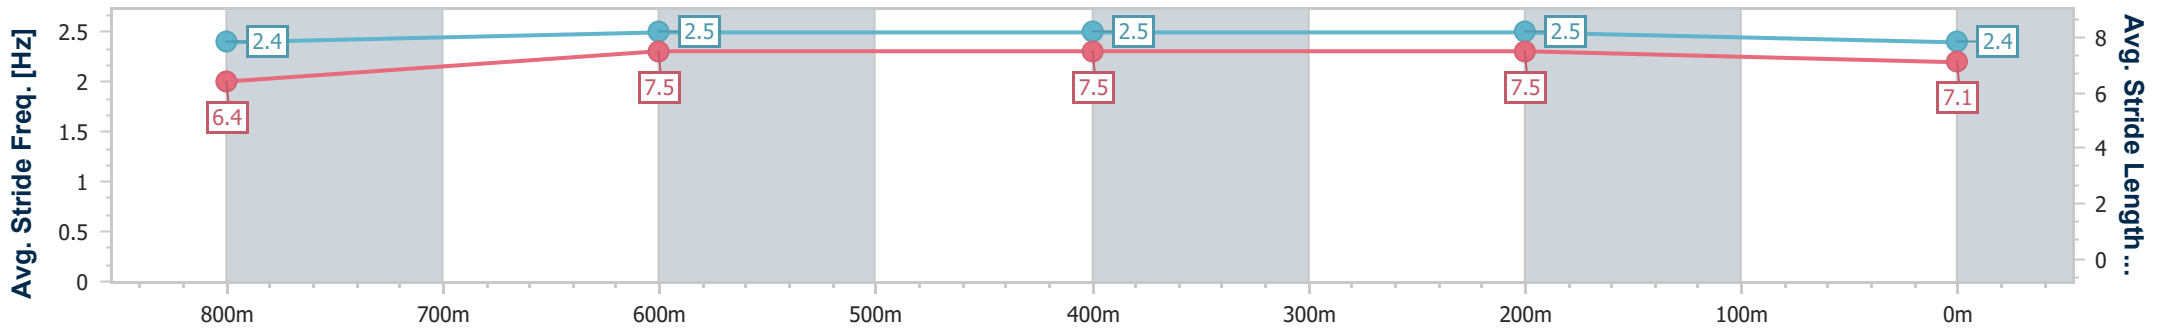

Eagle Farm QLD Professional

Race 7: XXXX Class 3 Plate - 1000m

14 October 2023 - 15:24

Track Rating: Good 4, Weather: Fine, Rail Position: +0.5m Entire Course

BRISBANE RACING CLUB

Section	Overall	800m	600m	400m	200m
Section Times	0:56.63 [1] (0:12.83)	0:43.80 [1] (0:10.48)	0:33.32 [3] (0:10.87)	0:22.45 [3] (0:10.70)	0:11.75 [2] (0:11.75)
Average Speed [km/h]	56.4	68.4	66.3	67.5	61.2
Top Speed [km/h]	70.8	69.9	67.3	67.8	64.2
Avg. Dist. to Rail [m]	1.9	1.0	0.7	0.4	0.6
Avg. Stride Freq. [Hz]	2.4	2.5	2.5	2.5	2.4
Avg. Stride Length [m]	6.4	7.5	7.5	7.5	7.1