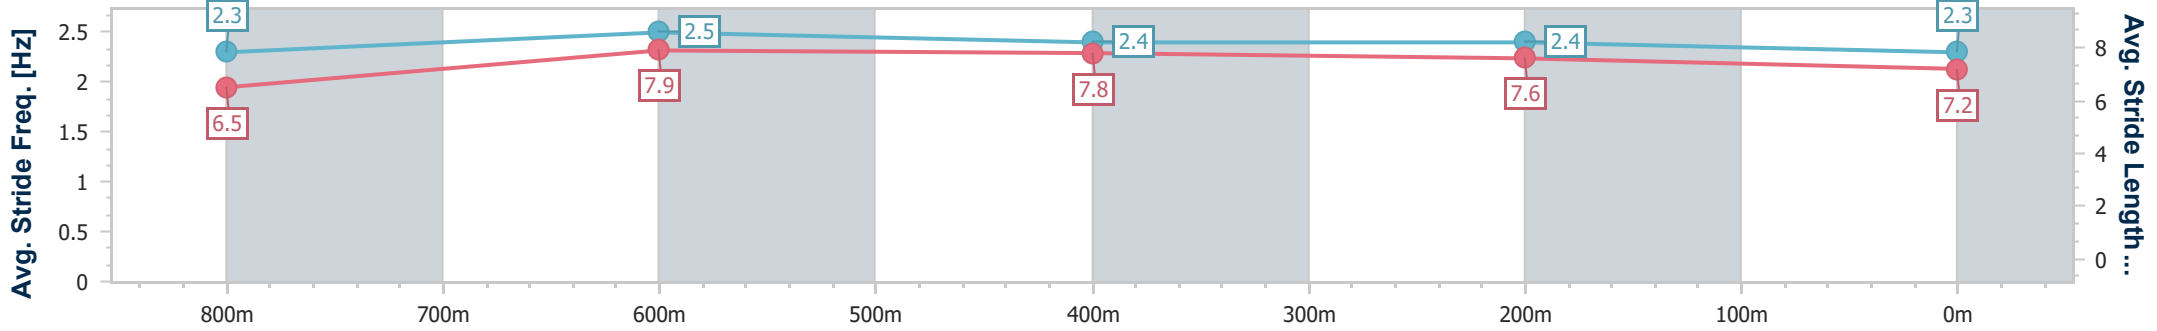

- [ ] Ranking at each section and finish
- .-.- No data available at this section
- NA No data available

Horse/Jockey Name	The Face
Final Rank	7
Fastest Section Time (Section)	0:10.33 (800m)
Top Speed [km/h] (Section)	71.7 (Overall)
Race State	Finished

Eagle Farm QLD Professional

Race 7: XXXX Class 3 Plate - 1000m

14 October 2023 - 15:24

Track Rating: Good 4, Weather: Fine, Rail Position: +0.5m Entire Course

BRISBANE RACING CLUB

Section	Overall	800m	600m	400m	200m
Section Times	0:57.39 [7] (0:13.16)	0:44.23 [4] (0:10.33)	0:33.90 [5] (0:10.78)	0:23.12 [4] (0:10.91)	0:12.21 [5] (0:12.21)
Average Speed [km/h]	55.1	70.6	67.3	65.9	59.0
Top Speed [km/h]	71.7	71.6	69.3	68.0	62.9
Avg. Dist. to Rail [m]	4.9	2.8	2.2	4.1	5.6
Avg. Stride Freq. [Hz]	2.3	2.5	2.4	2.4	2.3
Avg. Stride Length [m]	6.5	7.9	7.8	7.6	7.2

- [ ] Ranking at each section and finish
- .-.- No data available at this section
- NA No data available