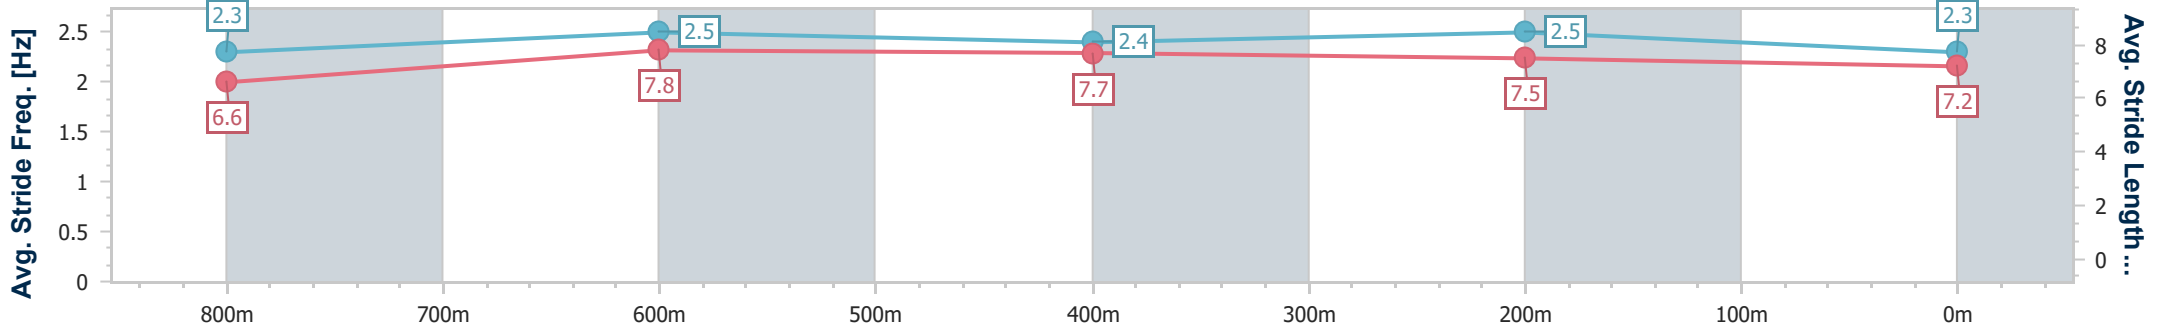

### Eagle Farm QLD Professional

Race 7: XXXX Class 3 Plate - 1000m

14 October 2023 - 15:24

Track Rating: Good 4, Weather: Fine, Rail Position: +0.5m Entire Course

BRISBANE RACING CLUB

Section	Overall	800m	600m	400m	200m
Section Times	0:56.99 [3] (0:13.21)	0:43.78 [6] (0:10.31)	0:33.47 [6] (0:10.82)	0:22.65 [6] (0:10.76)	0:11.89 [4] (0:11.89)
Average Speed [km/h]	54.6	70.4	67.3	66.8	60.5
Top Speed [km/h]	71.3	71.3	68.7	67.5	65.7
Avg. Dist. to Rail [m]	3.0	1.7	1.7	1.8	1.5
Avg. Stride Freq. [Hz]	2.3	2.5	2.4	2.5	2.3
Avg. Stride Length [m]	6.6	7.8	7.7	7.5	7.2

- [ ] Ranking at each section and finish
- .-.- No data available at this section
- NA No data available

Horse/Jockey Name	Casrock
Final Rank	4
Fastest Section Time (Section)	0:10.35 (800m)
Top Speed [km/h] (Section)	71.2 (800m)
Race State	Finished