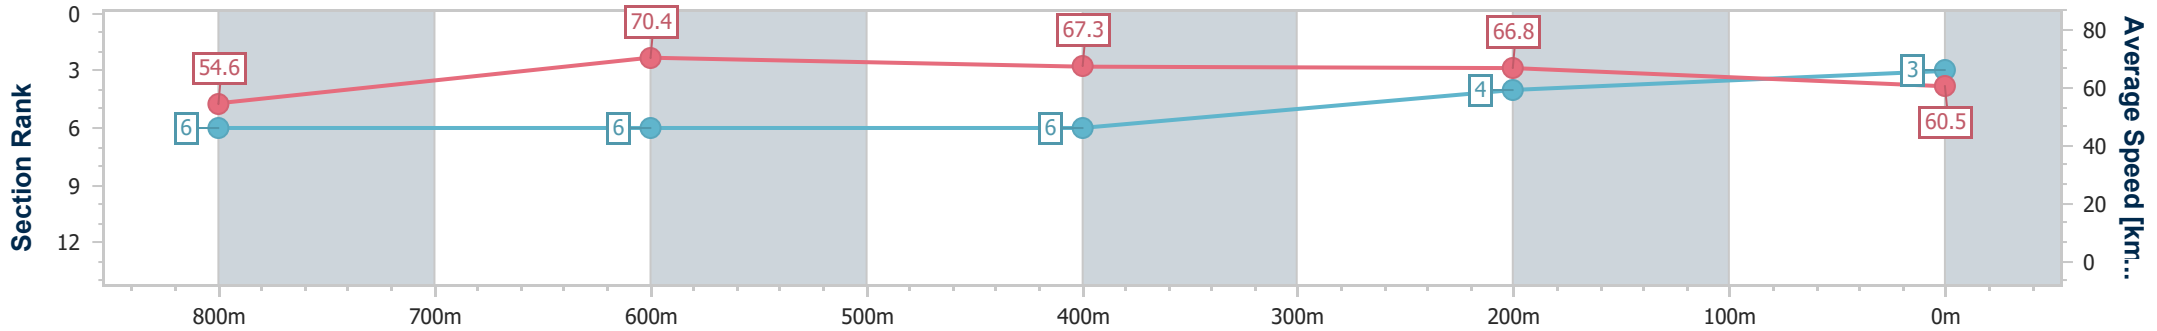

### Eagle Farm QLD Professional

Race 7: XXXX Class 3 Plate - 1000m

14 October 2023 - 15:24

Track Rating: Good 4, Weather: Fine, Rail Position: +0.5m Entire Course

BRISBANE RACING CLUB

Section	Overall	800m	600m	400m	200m
Section Times	0:56.99 [3] (0:13.21)	0:43.78 [6] (0:10.31)	0:33.47 [6] (0:10.82)	0:22.65 [6] (0:10.76)	0:11.89 [4] (0:11.89)
Average Speed [km/h]	54.6	70.4	67.3	66.8	60.5
Top Speed [km/h]	71.3	71.3	68.7	67.5	65.7
Avg. Dist. to Rail [m]	3.0	1.7	1.7	1.8	1.5
Avg. Stride Freq. [Hz]	2.3	2.5	2.4	2.5	2.3
Avg. Stride Length [m]	6.6	7.8	7.7	7.5	7.2