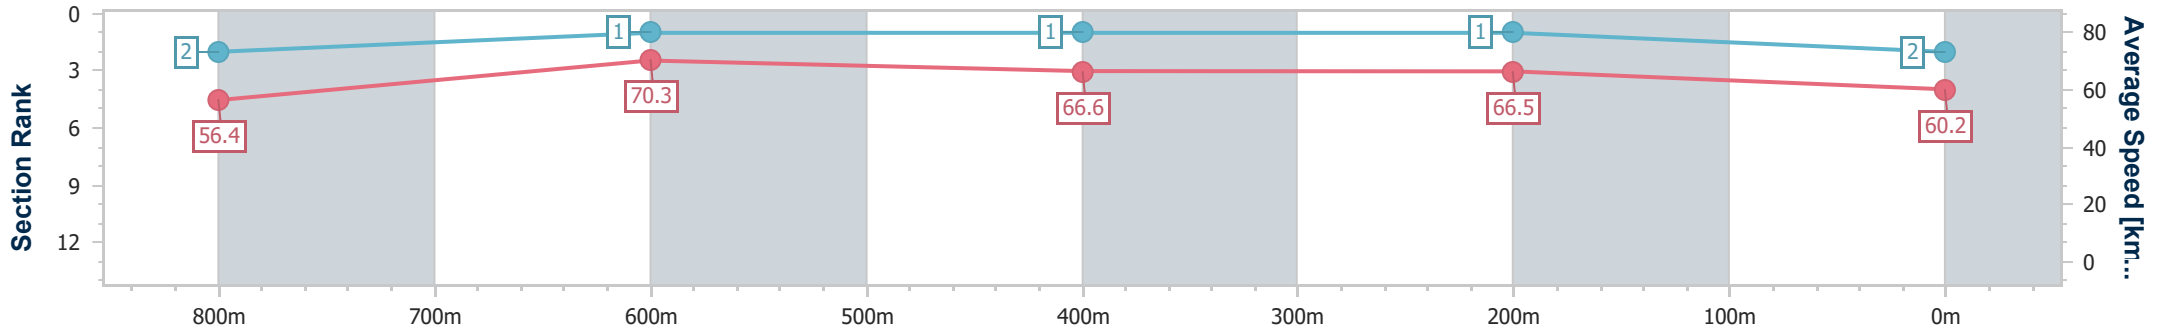

### Eagle Farm QLD Professional

Race 7: XXXX Class 3 Plate - 1000m

14 October 2023 - 15:24

Track Rating: Good 4, Weather: Fine, Rail Position: +0.5m Entire Course

BRISBANE RACING CLUB

Section	Overall	800m	600m	400m	200m
Section Times	0:56.76 [2] (0:12.84)	0:43.92 [2] (0:10.25)	0:33.67 [1] (0:10.86)	0:22.81 [1] (0:10.82)	0:11.99 [1] (0:11.99)
Average Speed [km/h]	56.4	70.3	66.6	66.5	60.2
Top Speed [km/h]	71.2	72.1	67.9	68.0	64.7
Avg. Dist. to Rail [m]	4.5	0.5	1.2	1.1	1.8
Avg. Stride Freq. [Hz]	2.5	2.6	2.5	2.6	2.4
Avg. Stride Length [m]	6.2	7.7	7.4	7.2	6.8

- [ ] Ranking at each section and finish
- .-.- No data available at this section
- NA No data available

Horse/Jockey Name	Devastating
Final Rank	3
Fastest Section Time (Section)	0:10.31 (800m)
Top Speed [km/h] (Section)	71.3 (Overall)
Race State	Finished