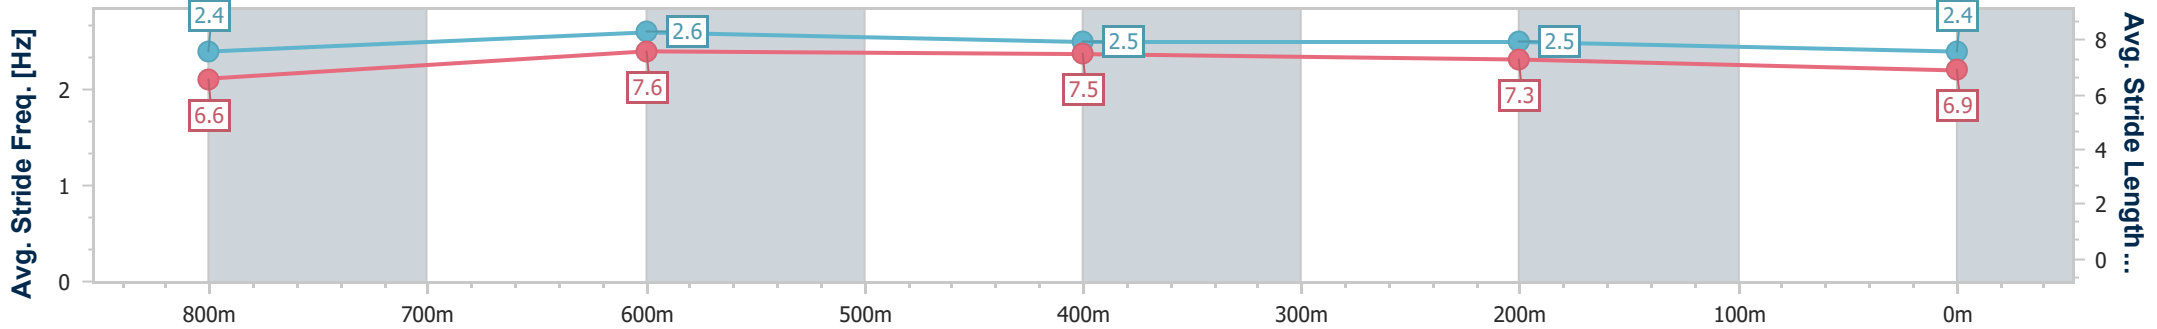

Eagle Farm QLD Professional

Race 7: XXXX Class 3 Plate - 1000m

14 October 2023 - 15:24

Track Rating: Good 4, Weather: Fine, Rail Position: +0.5m Entire Course

BRISBANE RACING CLUB

Section	Overall	800m	600m	400m	200m
Section Times	0:57.25 [6] (0:12.89)	0:44.36 [3] (0:10.35)	0:34.01 [2] (0:10.85)	0:23.16 [2] (0:10.93)	0:12.23 [3] (0:12.23)
Average Speed [km/h]	56.1	70.0	67.0	65.7	59.0
Top Speed [km/h]	71.5	71.5	67.7	67.8	62.5
Avg. Dist. to Rail [m]	2.0	1.2	2.0	2.6	3.7
Avg. Stride Freq. [Hz]	2.4	2.6	2.5	2.5	2.4
Avg. Stride Length [m]	6.6	7.6	7.5	7.3	6.9

- [ ] Ranking at each section and finish
- .-.- No data available at this section
- NA No data available

Horse/Jockey Name	The Face
Final Rank	7
Fastest Section Time (Section)	0:10.33 (800m)
Top Speed [km/h] (Section)	71.7 (Overall)
Race State	Finished