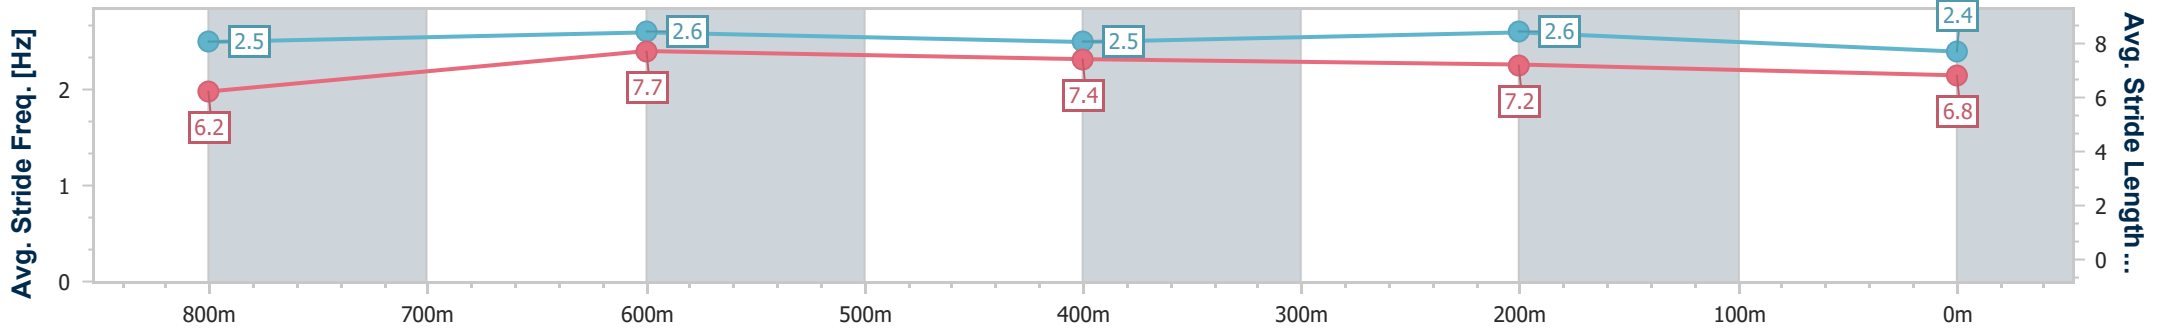

### Eagle Farm QLD Professional

Race 7: XXXX Class 3 Plate - 1000m

14 October 2023 - 15:24

Track Rating: Good 4, Weather: Fine, Rail Position: +0.5m Entire Course

BRISBANE RACING CLUB

Section	Overall	800m	600m	400m	200m
Section Times	0:56.76 [2] (0:12.84)	0:43.92 [2] (0:10.25)	0:33.67 [1] (0:10.86)	0:22.81 [1] (0:10.82)	0:11.99 [1] (0:11.99)
Average Speed [km/h]	56.4	70.3	66.6	66.5	60.2
Top Speed [km/h]	71.2	72.1	67.9	68.0	64.7
Avg. Dist. to Rail [m]	4.5	0.5	1.2	1.1	1.8
Avg. Stride Freq. [Hz]	2.5	2.6	2.5	2.6	2.4
Avg. Stride Length [m]	6.2	7.7	7.4	7.2	6.8