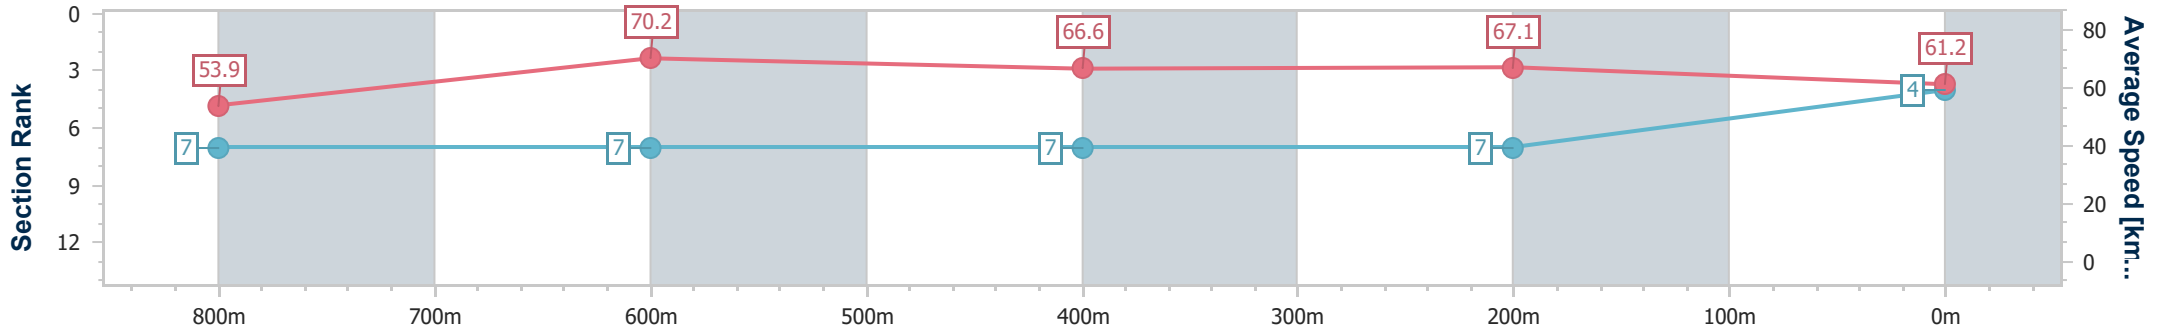

### Eagle Farm QLD Professional

Race 7: XXXX Class 3 Plate - 1000m

14 October 2023 - 15:24

Track Rating: Good 4, Weather: Fine, Rail Position: +0.5m Entire Course

BRISBANE RACING CLUB

Section	Overall	800m	600m	400m	200m
Section Times	0:57.12 [4] (0:13.37)	0:43.75 [7] (0:10.35)	0:33.40 [7] (0:10.90)	0:22.50 [7] (0:10.77)	0:11.73 [7] (0:11.73)
Average Speed [km/h]	53.9	70.2	66.6	67.1	61.2
Top Speed [km/h]	70.3	71.2	70.0	69.0	64.4
Avg. Dist. to Rail [m]	3.0	2.0	1.5	2.7	2.5
Avg. Stride Freq. [Hz]	2.4	2.6	2.5	2.5	2.5
Avg. Stride Length [m]	6.3	7.6	7.4	7.2	6.9

- [ ] Ranking at each section and finish
- .-.-.- No data available at this section
- NA No data available

Horse/Jockey Name	Extra Flash
Final Rank	5
Fastest Section Time (Section)	0:10.28 (800m)
Top Speed [km/h] (Section)	72.0 (Overall)
Race State	Finished