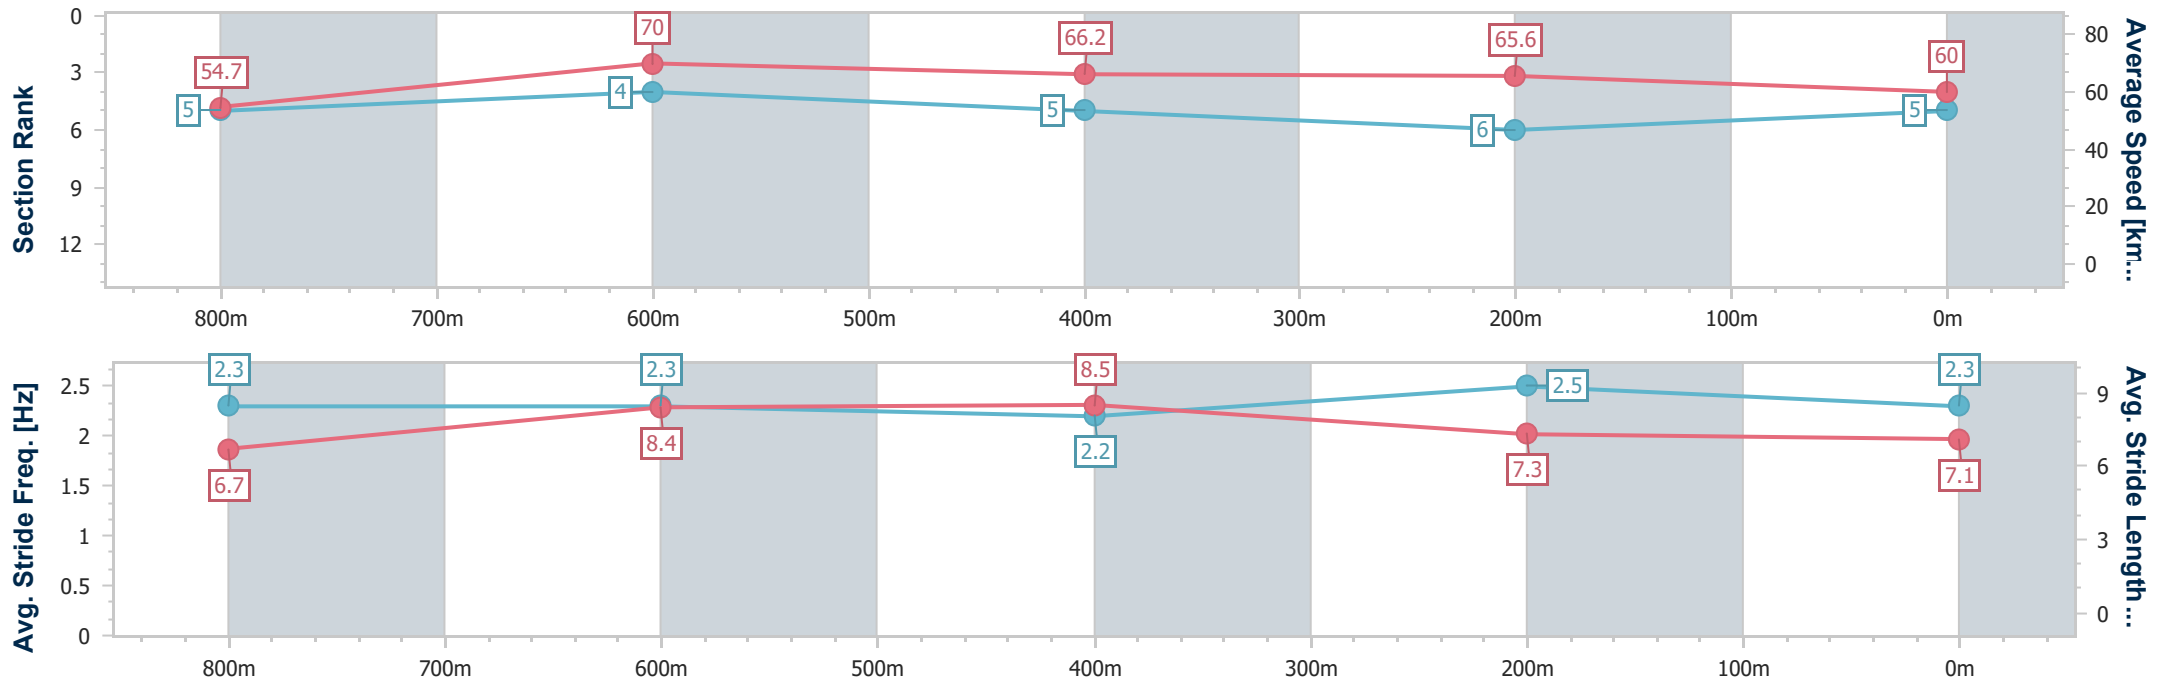

- [ ] Ranking at each section and finish
- .-.-.- No data available at this section
- NA No data available

Horse/Jockey Name	Extra Flash
Final Rank	5
Fastest Section Time (Section)	0:10.28 (800m)
Top Speed [km/h] (Section)	72.0 (Overall)
Race State	Finished

Eagle Farm QLD Professional

Race 7: XXXX Class 3 Plate - 1000m

14 October 2023 - 15:24

Track Rating: Good 4, Weather: Fine, Rail Position: +0.5m Entire Course

BRISBANE RACING CLUB

Section	Overall	800m	600m	400m	200m
Section Times	0:57.24 [5] (0:13.21)	0:44.03 [5] (0:10.28)	0:33.75 [4] (0:10.80)	0:22.95 [5] (0:10.97)	0:11.98 [6] (0:11.98)
Average Speed [km/h]	54.7	70.0	66.2	65.6	60.0
Top Speed [km/h]	72.0	72.0	68.6	66.5	63.4
Avg. Dist. to Rail [m]	2.2	0.4	1.3	0.9	0.6
Avg. Stride Freq. [Hz]	2.3	2.3	2.2	2.5	2.3
Avg. Stride Length [m]	6.7	8.4	8.5	7.3	7.1

- [ ] Ranking at each section and finish
- .-.- No data available at this section
- NA No data available

Horse/Jockey Name	Mr Galazi
Final Rank	6
Fastest Section Time (Section)	0:10.35 (800m)
Top Speed [km/h] (Section)	71.5 (Overall)
Race State	Finished