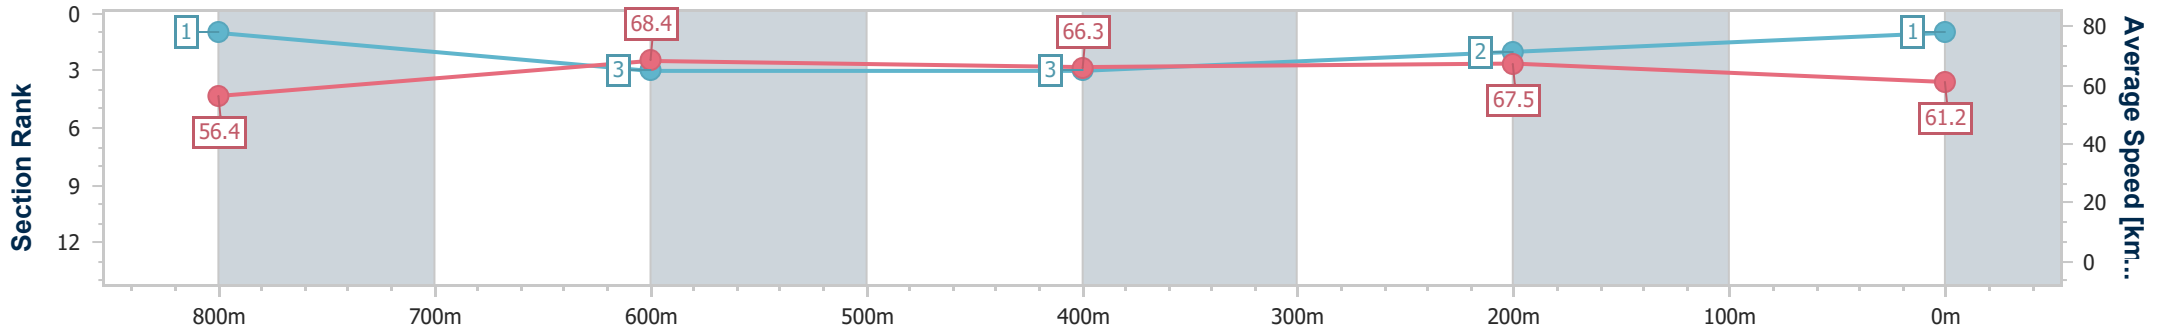

Eagle Farm QLD Professional

Race 7: XXXX Class 3 Plate - 1000m

14 October 2023 - 15:24

Track Rating: Good 4, Weather: Fine, Rail Position: +0.5m Entire Course

BRISBANE RACING CLUB

Section	Overall	800m	600m	400m	200m
Section Times	0:56.63 [1] (0:12.83)	0:43.80 [1] (0:10.48)	0:33.32 [3] (0:10.87)	0:22.45 [3] (0:10.70)	0:11.75 [2] (0:11.75)
Average Speed [km/h]	56.4	68.4	66.3	67.5	61.2
Top Speed [km/h]	70.8	69.9	67.3	67.8	64.2
Avg. Dist. to Rail [m]	1.9	1.0	0.7	0.4	0.6
Avg. Stride Freq. [Hz]	2.4	2.5	2.5	2.5	2.4
Avg. Stride Length [m]	6.4	7.5	7.5	7.5	7.1