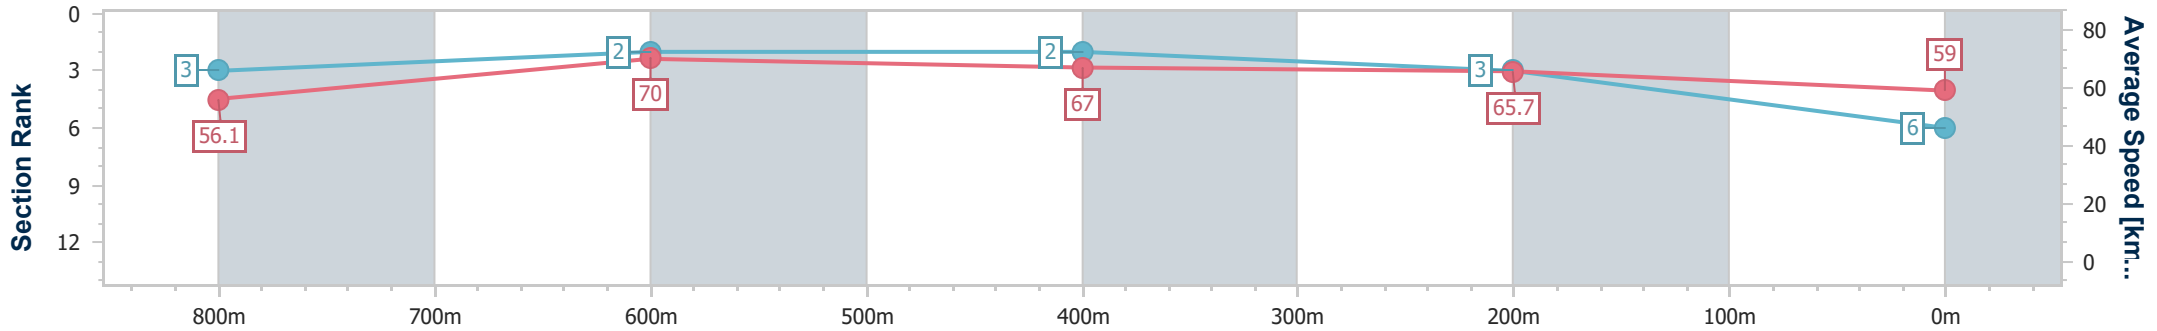

- [ ] Ranking at each section and finish
- .-.- No data available at this section
- NA No data available

Horse/Jockey Name	Mr Galazi
Final Rank	6
Fastest Section Time (Section)	0:10.35 (800m)
Top Speed [km/h] (Section)	71.5 (Overall)
Race State	Finished

Eagle Farm QLD Professional

Race 7: XXXX Class 3 Plate - 1000m

14 October 2023 - 15:24

Track Rating: Good 4, Weather: Fine, Rail Position: +0.5m Entire Course

BRISBANE RACING CLUB

Section	Overall	800m	600m	400m	200m
Section Times	0:57.25 [6] (0:12.89)	0:44.36 [3] (0:10.35)	0:34.01 [2] (0:10.85)	0:23.16 [2] (0:10.93)	0:12.23 [3] (0:12.23)
Average Speed [km/h]	56.1	70.0	67.0	65.7	59.0
Top Speed [km/h]	71.5	71.5	67.7	67.8	62.5
Avg. Dist. to Rail [m]	2.0	1.2	2.0	2.6	3.7
Avg. Stride Freq. [Hz]	2.4	2.6	2.5	2.5	2.4
Avg. Stride Length [m]	6.6	7.6	7.5	7.3	6.9

- [ ] Ranking at each section and finish
- .-.- No data available at this section
- NA No data available

Horse/Jockey Name	The Face
Final Rank	7
Fastest Section Time (Section)	0:10.33 (800m)
Top Speed [km/h] (Section)	71.7 (Overall)
Race State	Finished