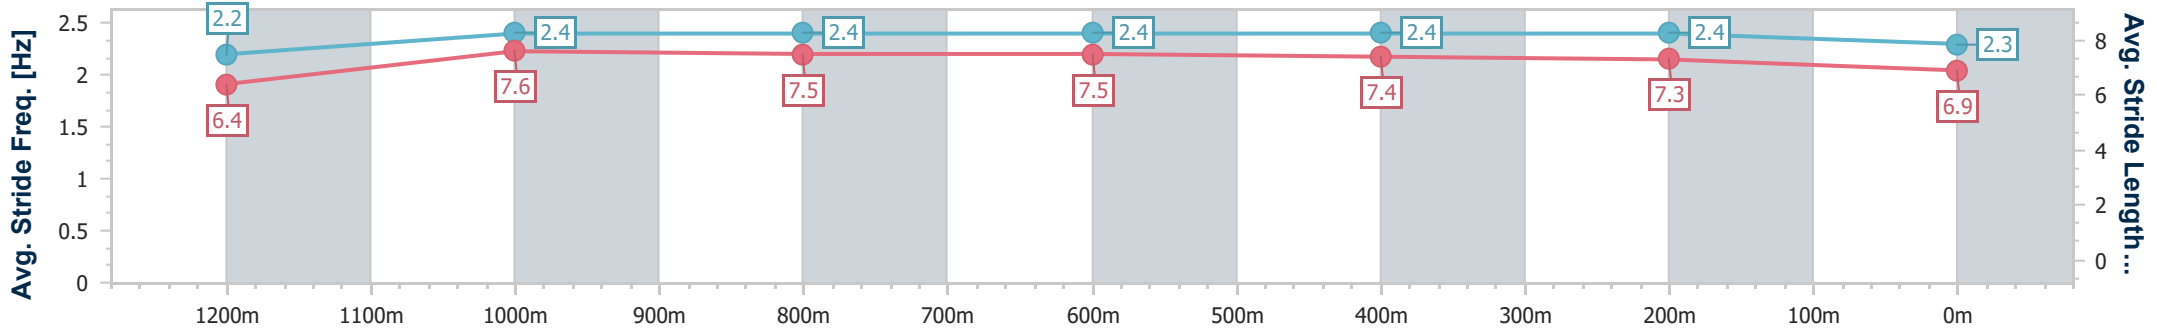

Horse/Jockey Name	Vetta Velocita
Final Rank	9
Fastest Section Time (Section)	0:11.14 (1200m)
Top Speed [km/h] (Section)	66.0 (1200m)
Race State	Finished

Eagle Farm QLD Professional
Race 10: ROAD TO MAGIC MILLIONS ON SALE NOW
BENCHMARK 80 Handicap - 1400m

BRISBANE
RACING CLUB

14 October 2023 - 17:23
Track Rating: Good 3, Weather: Fine, Rail Position: +0.5m Entire Course

Section	Overall	1200m	1000m	800m	600m	400m	200m						
Section Times	1:24.09 [9] (0:14.43)	1:09.66 [10] (0:11.14)	0:58.52 [8] (0:11.57)	0:46.95 [9] (0:11.45)	0:35.50 [8] (0:11.26)	0:24.24 [7] (0:11.50)	0:12.74 [9] (0:12.74)						
Average Speed [km/h]	50.1	64.8	63.4	63.8	64.3	62.7	56.6						
Top Speed [km/h]	64.3	66.0	65.0	65.4	65.7	64.4	60.4						
Avg. Dist. to Rail [m]	5.1	4.3	3.8	3.2	1.3	6.5	8.4						
Avg. Stride Freq. [Hz]	2.2	2.4	2.4	2.4	2.4	2.4	2.3						
Avg. Stride Length [m]	6.4	7.6	7.5	7.5	7.4	7.3	6.9						

- [ ] Ranking at each section and finish
- -.-.- No data available at this section
- NA No data available