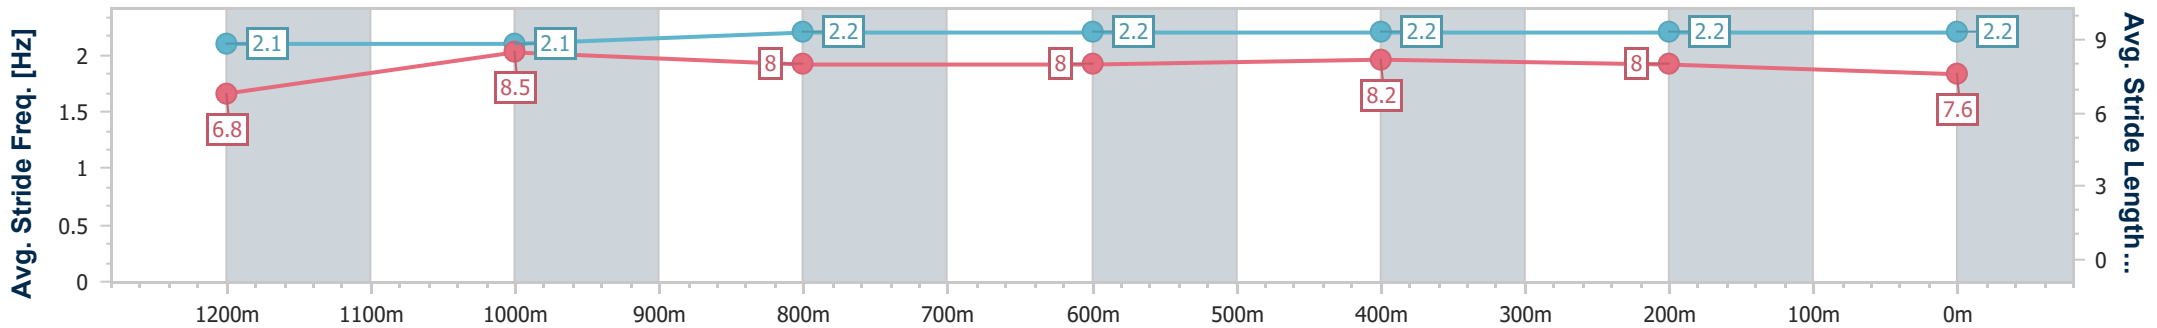

Horse/Jockey Name	Head Of State
Final Rank	4
Fastest Section Time (Section)	0:10.88 (600m)
Top Speed [km/h] (Section)	66.7 (600m)
Race State	Finished

Eagle Farm QLD Professional
Race 10: ROAD TO MAGIC MILLIONS ON SALE NOW
BENCHMARK 80 Handicap - 1400m

14 October 2023 - 17:23
Track Rating: Good 3, Weather: Fine, Rail Position: +0.5m Entire Course

BRISBANE RACING CLUB

Section	Overall	1200m	1000m	800m	600m	400m	200m
Section Times	1:23.08 [4] (0:14.32)	1:08.76 [8] (0:11.38)	0:57.38 [11] (0:11.81)	0:45.57 [11] (0:11.54)	0:34.03 [10] (0:10.88)	0:23.15 [9] (0:11.12)	0:12.03 [6] (0:12.03)
Average Speed [km/h]	50.5	63.5	61.9	63.0	66.0	64.7	60.0
Top Speed [km/h]	62.6	65.0	65.0	65.5	66.7	66.2	62.5
Avg. Dist. to Rail [m]	2.6	3.5	3.1	2.8	0.7	1.5	2.1
Avg. Stride Freq. [Hz]	2.1	2.1	2.2	2.2	2.2	2.2	2.2
Avg. Stride Length [m]	6.8	8.5	8.0	8.0	8.2	8.0	7.6

- [ ] Ranking at each section and finish
- -.-.- No data available at this section
- NA No data available