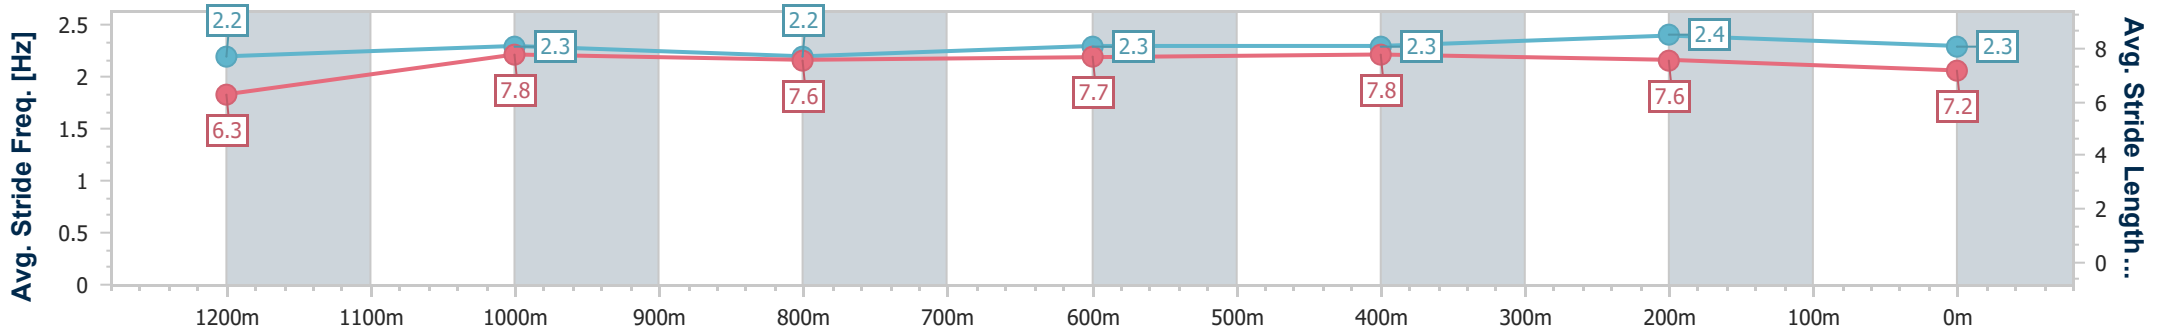

Section	Overall	1200m	1000m	800m	600m	400m	200m
Section Times	1:23.04 [3] (0:14.53)	1:08.51 [11] (0:11.13)	0:57.38 [10] (0:11.82)	0:45.56 [10] (0:11.41)	0:34.15 [9] (0:10.99)	0:23.16 [8] (0:11.08)	0:12.08 [5] (0:12.08)
Average Speed [km/h]	49.7	64.9	61.3	63.1	65.4	65.1	59.5
Top Speed [km/h]	62.7	66.8	63.8	65.2	67.3	67.5	62.5
Avg. Dist. to Rail [m]	1.0	2.1	1.5	0.6	0.5	1.2	1.6
Avg. Stride Freq. [Hz]	2.2	2.3	2.2	2.3	2.3	2.4	2.3
Avg. Stride Length [m]	6.3	7.8	7.6	7.7	7.8	7.6	7.2