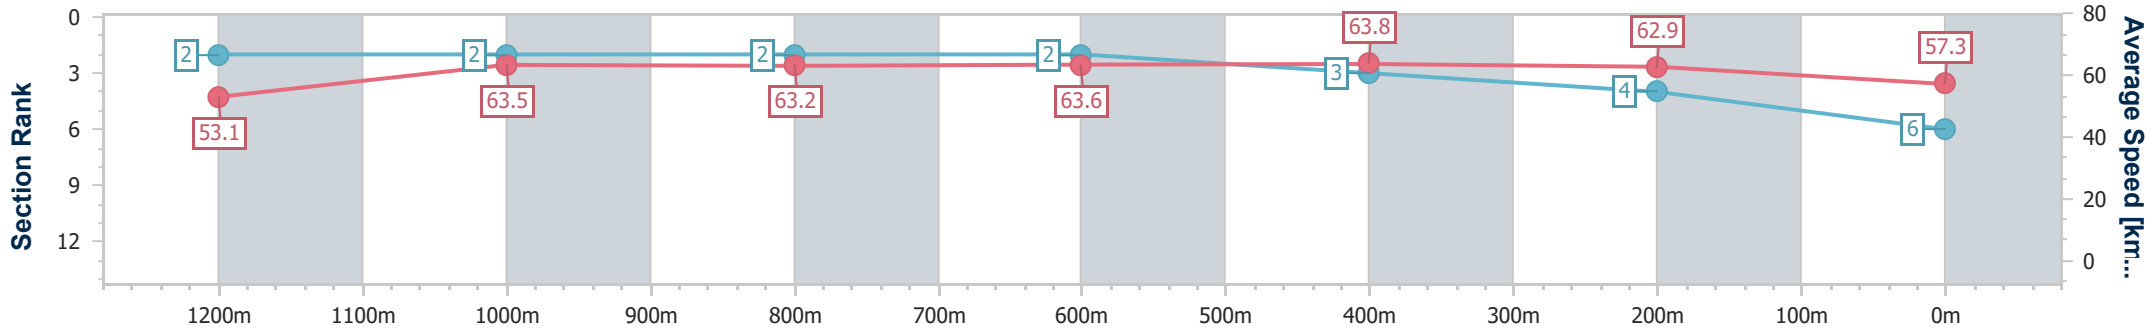

Horse/Jockey Name	Aqua Alta
Final Rank	6
Fastest Section Time (Section)	0:11.34 (1200m)
Top Speed [km/h] (Section)	66.0 (Overall)
Race State	Finished

Eagle Farm QLD Professional
Race 10: ROAD TO MAGIC MILLIONS ON SALE NOW
BENCHMARK 80 Handicap - 1400m

BRISBANE
RACING CLUB

14 October 2023 - 17:23
Track Rating: Good 3, Weather: Fine, Rail Position: +0.5m Entire Course

Section	Overall	1200m	1000m	800m	600m	400m	200m
Section Times	1:23.41 [6] (0:13.61)	1:09.80 [2] (0:11.34)	0:58.46 [2] (0:11.53)	0:46.93 [2] (0:11.50)	0:35.43 [2] (0:11.42)	0:24.01 [3] (0:11.47)	0:12.54 [4] (0:12.54)
Average Speed [km/h]	53.1	63.5	63.2	63.6	63.8	62.9	57.3
Top Speed [km/h]	66.0	64.6	64.6	64.3	64.8	64.4	60.9
Avg. Dist. to Rail [m]	5.9	2.6	2.5	3.7	2.8	5.8	7.2
Avg. Stride Freq. [Hz]	2.2	2.3	2.3	2.3	2.4	2.3	2.3
Avg. Stride Length [m]	6.6	7.7	7.7	7.7	7.5	7.5	7.1

- [ ] Ranking at each section and finish
- -.-.- No data available at this section
- NA No data available