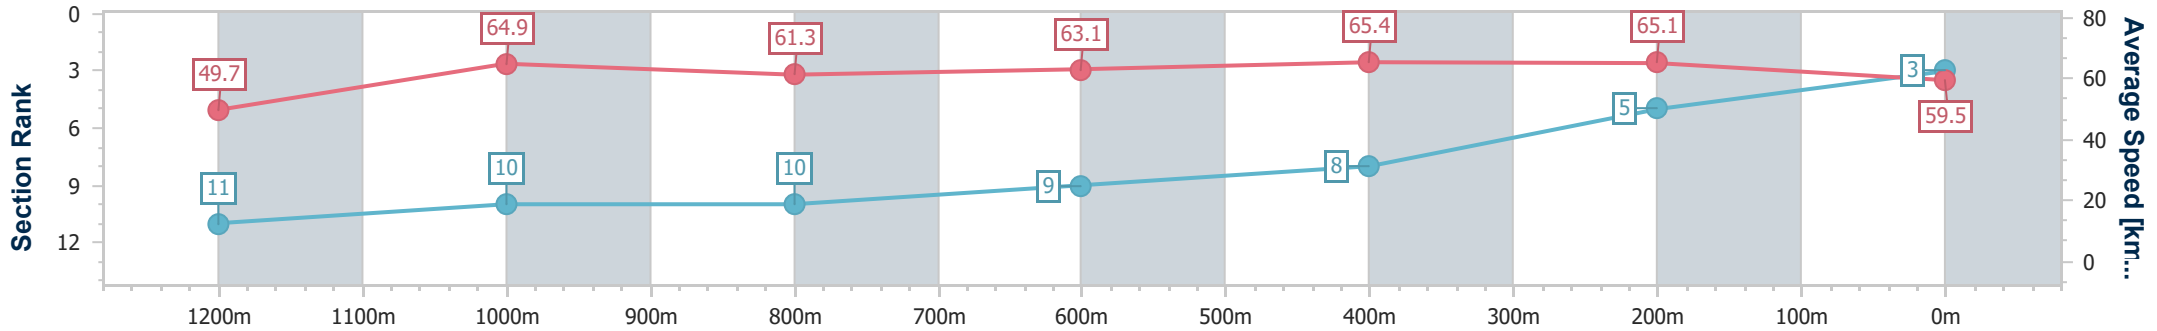

Section	Overall	1200m	1000m	800m	600m	400m	200m
Section Times	1:23.04 [3] (0:14.53)	1:08.51 [11] (0:11.13)	0:57.38 [10] (0:11.82)	0:45.56 [10] (0:11.41)	0:34.15 [9] (0:10.99)	0:23.16 [8] (0:11.08)	0:12.08 [5] (0:12.08)
Average Speed [km/h]	49.7	64.9	61.3	63.1	65.4	65.1	59.5
Top Speed [km/h]	62.7	66.8	63.8	65.2	67.3	67.5	62.5
Avg. Dist. to Rail [m]	1.0	2.1	1.5	0.6	0.5	1.2	1.6
Avg. Stride Freq. [Hz]	2.2	2.3	2.2	2.3	2.3	2.4	2.3
Avg. Stride Length [m]	6.3	7.8	7.6	7.7	7.8	7.6	7.2