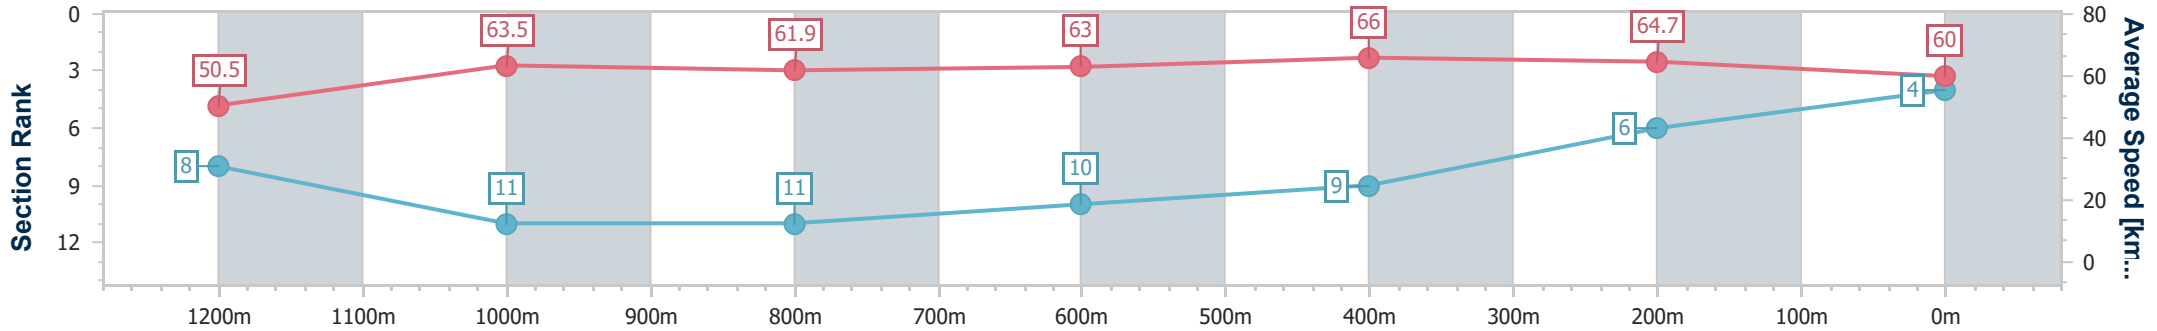

Horse/Jockey Name	Head Of State
Final Rank	4
Fastest Section Time (Section)	0:10.88 (600m)
Top Speed [km/h] (Section)	66.7 (600m)
Race State	Finished

Eagle Farm QLD Professional
Race 10: ROAD TO MAGIC MILLIONS ON SALE NOW
BENCHMARK 80 Handicap - 1400m

14 October 2023 - 17:23
Track Rating: Good 3, Weather: Fine, Rail Position: +0.5m Entire Course

BRISBANE RACING CLUB

Section	Overall	1200m	1000m	800m	600m	400m	200m
Section Times	1:23.08 [4] (0:14.32)	1:08.76 [8] (0:11.38)	0:57.38 [11] (0:11.81)	0:45.57 [11] (0:11.54)	0:34.03 [10] (0:10.88)	0:23.15 [9] (0:11.12)	0:12.03 [6] (0:12.03)
Average Speed [km/h]	50.5	63.5	61.9	63.0	66.0	64.7	60.0
Top Speed [km/h]	62.6	65.0	65.0	65.5	66.7	66.2	62.5
Avg. Dist. to Rail [m]	2.6	3.5	3.1	2.8	0.7	1.5	2.1
Avg. Stride Freq. [Hz]	2.1	2.1	2.2	2.2	2.2	2.2	2.2
Avg. Stride Length [m]	6.8	8.5	8.0	8.0	8.2	8.0	7.6

- [ ] Ranking at each section and finish
- -.-.- No data available at this section
- NA No data available