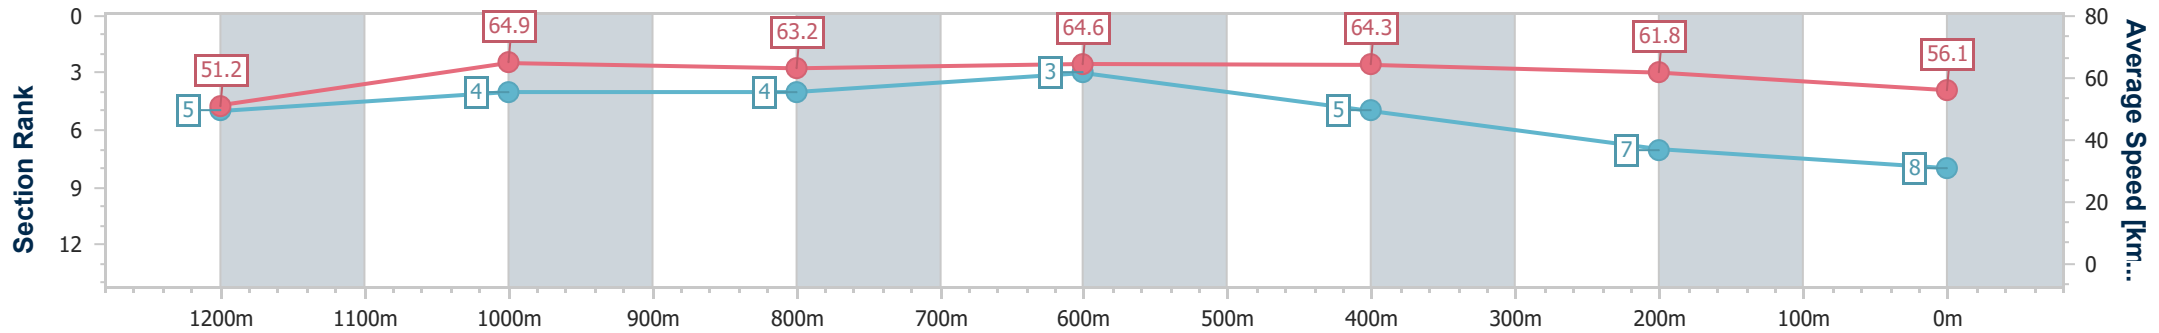

Horse/Jockey Name	Sir Rocket
Final Rank	8
Fastest Section Time (Section)	0:11.10 (1200m)
Top Speed [km/h] (Section)	67.0 (1200m)
Race State	Finished

Eagle Farm QLD Professional
Race 10: ROAD TO MAGIC MILLIONS ON SALE NOW
BENCHMARK 80 Handicap - 1400m

14 October 2023 - 17:23
Track Rating: Good 3, Weather: Fine, Rail Position: +0.5m Entire Course

BRISBANE
RACING CLUB

Section	Overall	1200m	1000m	800m	600m	400m	200m
Section Times	1:23.97 [8] (0:14.11)	1:09.86 [5] (0:11.10)	0:58.76 [4] (0:11.61)	0:47.15 [4] (0:11.28)	0:35.87 [3] (0:11.39)	0:24.48 [5] (0:11.65)	0:12.83 [7] (0:12.83)
Average Speed [km/h]	51.2	64.9	63.2	64.6	64.3	61.8	56.1
Top Speed [km/h]	66.2	67.0	64.8	65.5	65.2	64.3	58.8
Avg. Dist. to Rail [m]	3.8	3.9	3.7	3.1	3.6	8.1	6.7
Avg. Stride Freq. [Hz]	2.2	2.3	2.3	2.3	2.4	2.3	2.2
Avg. Stride Length [m]	6.7	7.9	7.7	7.8	7.6	7.4	7.0

- [ ] Ranking at each section and finish
- -.-.- No data available at this section
- NA No data available