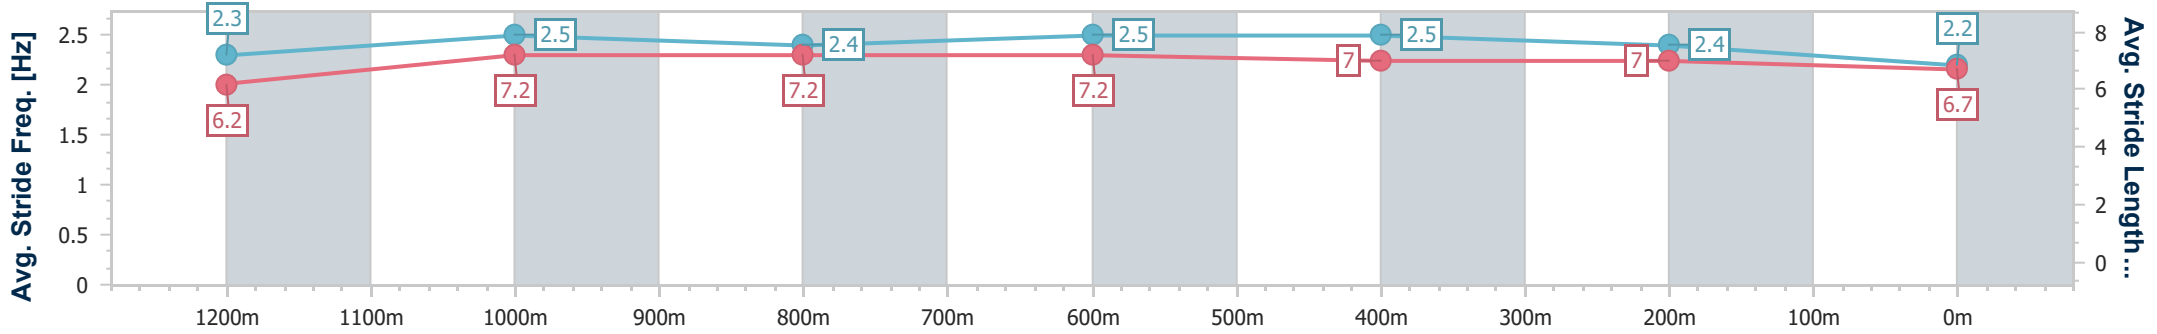

Horse/Jockey Name	Miyake
Final Rank	10
Fastest Section Time (Section)	0:11.17 (1200m)
Top Speed [km/h] (Section)	65.4 (1200m)
Race State	Finished

Eagle Farm QLD Professional
Race 10: ROAD TO MAGIC MILLIONS ON SALE NOW
BENCHMARK 80 Handicap - 1400m

14 October 2023 - 17:23
Track Rating: Good 3, Weather: Fine, Rail Position: +0.5m Entire Course

BRISBANE RACING CLUB

Section	Overall	1200m	1000m	800m	600m	400m	200m
Section Times	1:25.54 [10] (0:14.41)	1:11.13 [9] (0:11.17)	0:59.96 [9] (0:11.56)	0:48.40 [8] (0:11.39)	0:37.01 [7] (0:11.49)	0:25.52 [10] (0:11.99)	0:13.53 [10] (0:13.53)
Average Speed [km/h]	50.3	64.4	63.3	63.8	63.4	60.1	53.2
Top Speed [km/h]	64.2	65.4	64.2	65.3	65.0	62.8	58.1
Avg. Dist. to Rail [m]	5.8	5.1	2.8	1.9	2.0	1.8	0.8
Avg. Stride Freq. [Hz]	2.3	2.5	2.4	2.5	2.5	2.4	2.2
Avg. Stride Length [m]	6.2	7.2	7.2	7.2	7.0	7.0	6.7

- [ ] Ranking at each section and finish
- -.-.- No data available at this section
- NA No data available