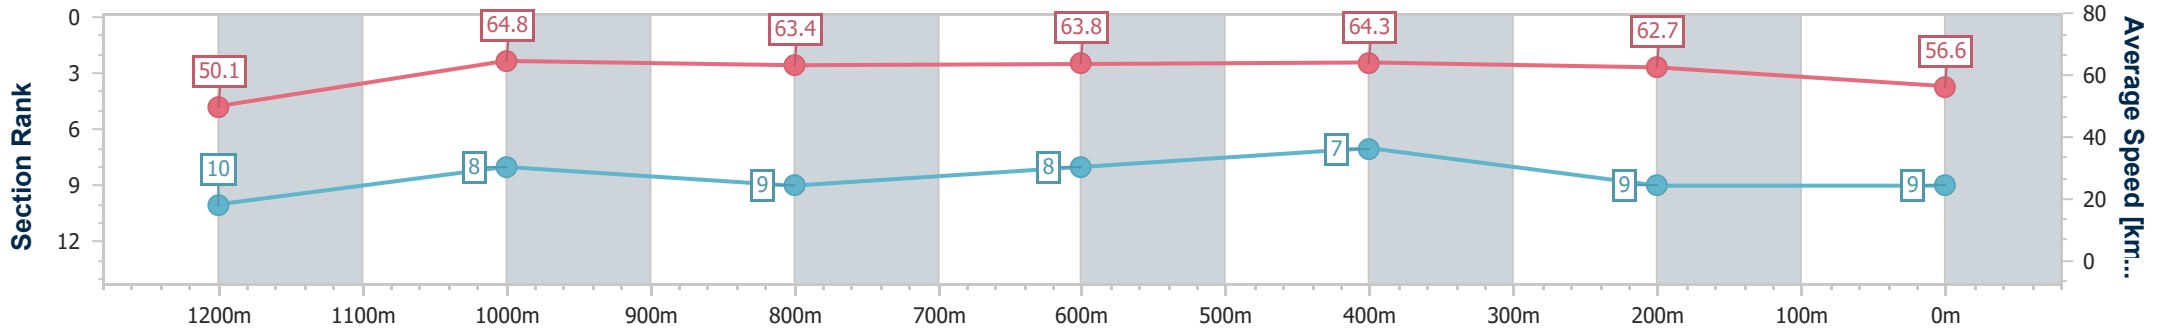

Horse/Jockey Name	Vetta Velocita
Final Rank	9
Fastest Section Time (Section)	0:11.14 (1200m)
Top Speed [km/h] (Section)	66.0 (1200m)
Race State	Finished

Eagle Farm QLD Professional
Race 10: ROAD TO MAGIC MILLIONS ON SALE NOW
BENCHMARK 80 Handicap - 1400m

BRISBANE
RACING CLUB

14 October 2023 - 17:23
Track Rating: Good 3, Weather: Fine, Rail Position: +0.5m Entire Course

Section	Overall	1200m	1000m	800m	600m	400m	200m						
Section Times	1:24.09 [9] (0:14.43)	1:09.66 [10] (0:11.14)	0:58.52 [8] (0:11.57)	0:46.95 [9] (0:11.45)	0:35.50 [8] (0:11.26)	0:24.24 [7] (0:11.50)	0:12.74 [9] (0:12.74)						
Average Speed [km/h]	50.1	64.8	63.4	63.8	64.3	62.7	56.6						
Top Speed [km/h]	64.3	66.0	65.0	65.4	65.7	64.4	60.4						
Avg. Dist. to Rail [m]	5.1	4.3	3.8	3.2	1.3	6.5	8.4						
Avg. Stride Freq. [Hz]	2.2	2.4	2.4	2.4	2.4	2.4	2.3						
Avg. Stride Length [m]	6.4	7.6	7.5	7.5	7.4	7.3	6.9						

- [ ] Ranking at each section and finish
- -.-.- No data available at this section
- NA No data available