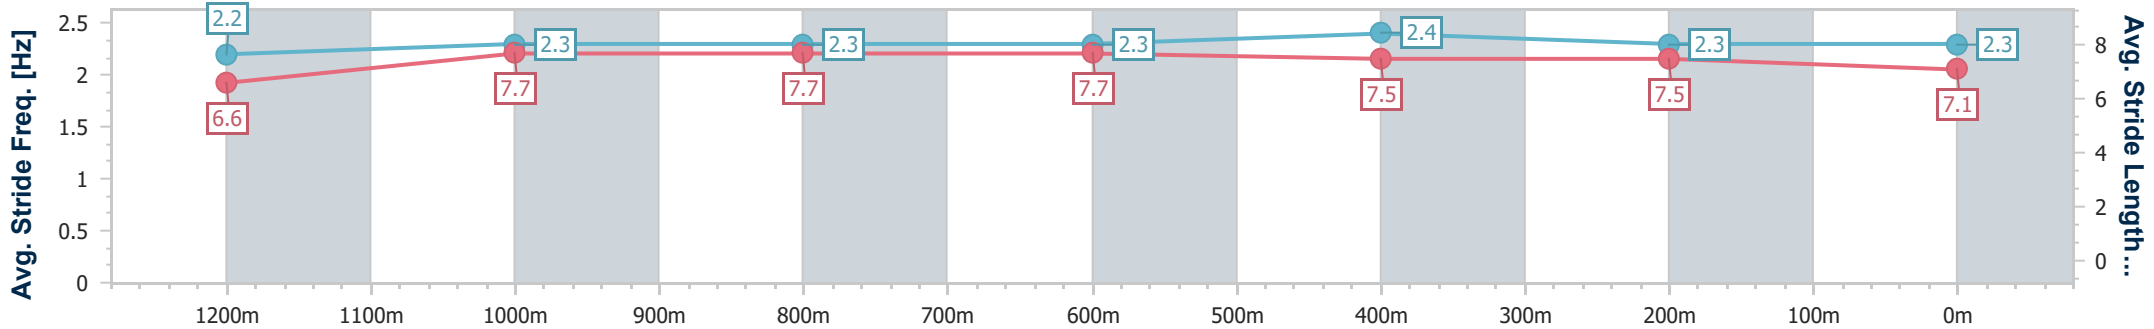

Horse/Jockey Name	Aqua Alta
Final Rank	6
Fastest Section Time (Section)	0:11.34 (1200m)
Top Speed [km/h] (Section)	66.0 (Overall)
Race State	Finished

Eagle Farm QLD Professional
Race 10: ROAD TO MAGIC MILLIONS ON SALE NOW
BENCHMARK 80 Handicap - 1400m

BRISBANE
RACING CLUB

14 October 2023 - 17:23
Track Rating: Good 3, Weather: Fine, Rail Position: +0.5m Entire Course

Section	Overall	1200m	1000m	800m	600m	400m	200m
Section Times	1:23.41 [6] (0:13.61)	1:09.80 [2] (0:11.34)	0:58.46 [2] (0:11.53)	0:46.93 [2] (0:11.50)	0:35.43 [2] (0:11.42)	0:24.01 [3] (0:11.47)	0:12.54 [4] (0:12.54)
Average Speed [km/h]	53.1	63.5	63.2	63.6	63.8	62.9	57.3
Top Speed [km/h]	66.0	64.6	64.6	64.3	64.8	64.4	60.9
Avg. Dist. to Rail [m]	5.9	2.6	2.5	3.7	2.8	5.8	7.2
Avg. Stride Freq. [Hz]	2.2	2.3	2.3	2.3	2.4	2.3	2.3
Avg. Stride Length [m]	6.6	7.7	7.7	7.7	7.5	7.5	7.1

- [ ] Ranking at each section and finish
- -.-.- No data available at this section
- NA No data available