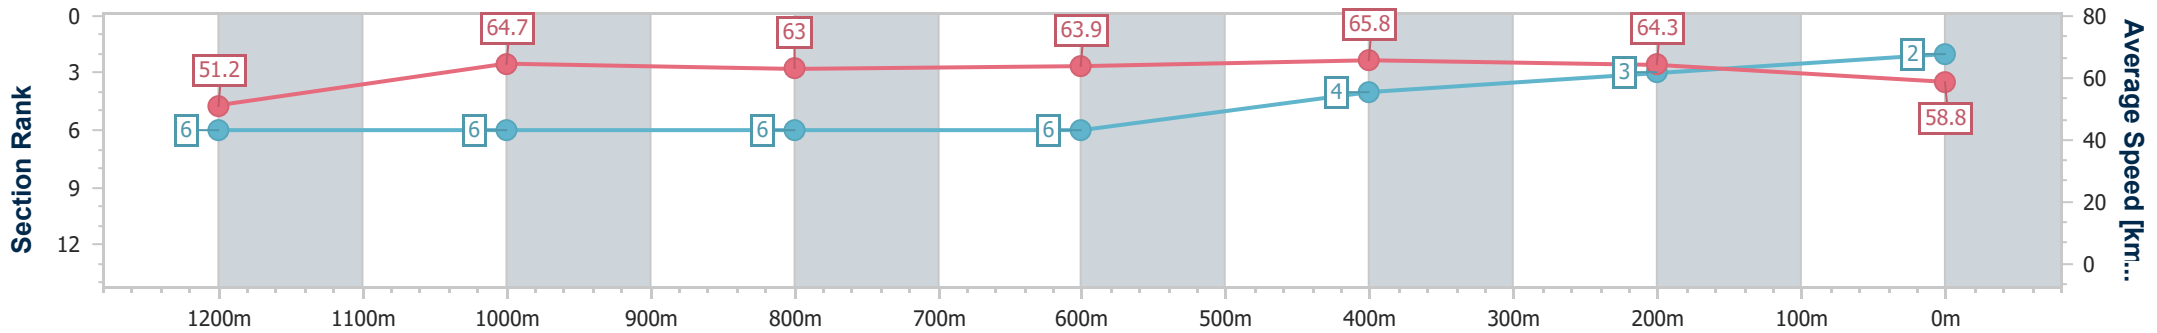

Horse/Jockey Name	Our Magnus
Final Rank	2
Fastest Section Time (Section)	0:11.01 (600m)
Top Speed [km/h] (Section)	67.2 (1200m)
Race State	Finished

Eagle Farm QLD Professional
Race 10: ROAD TO MAGIC MILLIONS ON SALE NOW
BENCHMARK 80 Handicap - 1400m

BRISBANE
RACING CLUB

14 October 2023 - 17:23
Track Rating: Good 3, Weather: Fine, Rail Position: +0.5m Entire Course

Section	Overall	1200m	1000m	800m	600m	400m	200m
Section Times	1:22.86 [2] (0:14.15)	1:08.71 [6] (0:11.12)	0:57.59 [6] (0:11.66)	0:45.93 [6] (0:11.49)	0:34.44 [6] (0:11.01)	0:23.43 [4] (0:11.20)	0:12.23 [3] (0:12.23)
Average Speed [km/h]	51.2	64.7	63.0	63.9	65.8	64.3	58.8
Top Speed [km/h]	64.8	67.2	65.5	65.5	67.1	66.0	62.1
Avg. Dist. to Rail [m]	1.2	3.8	4.2	4.0	1.7	9.4	9.6
Avg. Stride Freq. [Hz]	2.2	2.4	2.4	2.4	2.4	2.4	2.3
Avg. Stride Length [m]	6.5	7.4	7.5	7.5	7.5	7.4	7.1

- [ ] Ranking at each section and finish
- -.-.- No data available at this section
- NA No data available