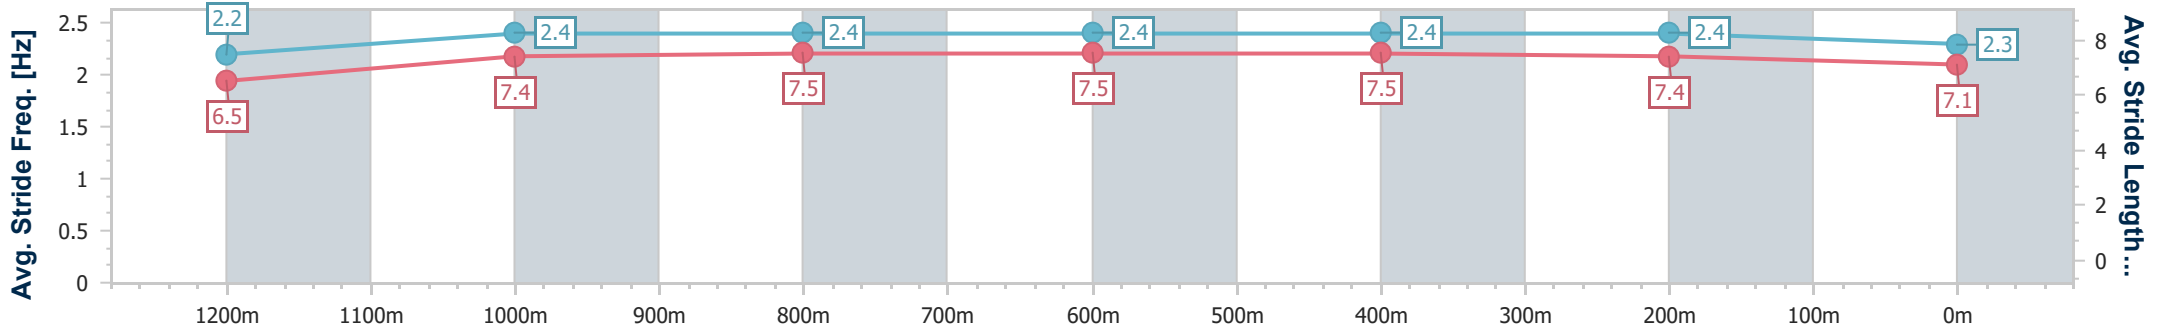

Horse/Jockey Name	Our Magnus
Final Rank	2
Fastest Section Time (Section)	0:11.01 (600m)
Top Speed [km/h] (Section)	67.2 (1200m)
Race State	Finished

Eagle Farm QLD Professional
Race 10: ROAD TO MAGIC MILLIONS ON SALE NOW
BENCHMARK 80 Handicap - 1400m

BRISBANE
RACING CLUB

14 October 2023 - 17:23
Track Rating: Good 3, Weather: Fine, Rail Position: +0.5m Entire Course

Section	Overall	1200m	1000m	800m	600m	400m	200m
Section Times	1:22.86 [2] (0:14.15)	1:08.71 [6] (0:11.12)	0:57.59 [6] (0:11.66)	0:45.93 [6] (0:11.49)	0:34.44 [6] (0:11.01)	0:23.43 [4] (0:11.20)	0:12.23 [3] (0:12.23)
Average Speed [km/h]	51.2	64.7	63.0	63.9	65.8	64.3	58.8
Top Speed [km/h]	64.8	67.2	65.5	65.5	67.1	66.0	62.1
Avg. Dist. to Rail [m]	1.2	3.8	4.2	4.0	1.7	9.4	9.6
Avg. Stride Freq. [Hz]	2.2	2.4	2.4	2.4	2.4	2.4	2.3
Avg. Stride Length [m]	6.5	7.4	7.5	7.5	7.5	7.4	7.1

- [ ] Ranking at each section and finish
- -.-.- No data available at this section
- NA No data available