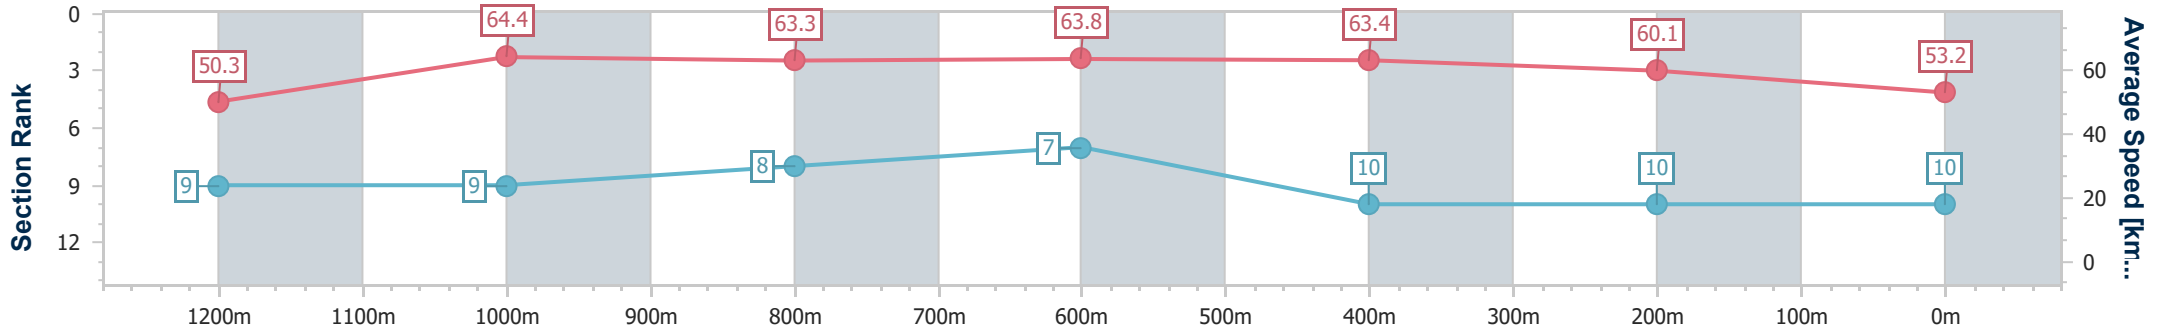

Horse/Jockey Name	Miyake
Final Rank	10
Fastest Section Time (Section)	0:11.17 (1200m)
Top Speed [km/h] (Section)	65.4 (1200m)
Race State	Finished

Eagle Farm QLD Professional
Race 10: ROAD TO MAGIC MILLIONS ON SALE NOW
BENCHMARK 80 Handicap - 1400m

14 October 2023 - 17:23
Track Rating: Good 3, Weather: Fine, Rail Position: +0.5m Entire Course

BRISBANE RACING CLUB

Section	Overall	1200m	1000m	800m	600m	400m	200m
Section Times	1:25.54 [10] (0:14.41)	1:11.13 [9] (0:11.17)	0:59.96 [9] (0:11.56)	0:48.40 [8] (0:11.39)	0:37.01 [7] (0:11.49)	0:25.52 [10] (0:11.99)	0:13.53 [10] (0:13.53)
Average Speed [km/h]	50.3	64.4	63.3	63.8	63.4	60.1	53.2
Top Speed [km/h]	64.2	65.4	64.2	65.3	65.0	62.8	58.1
Avg. Dist. to Rail [m]	5.8	5.1	2.8	1.9	2.0	1.8	0.8
Avg. Stride Freq. [Hz]	2.3	2.5	2.4	2.5	2.5	2.4	2.2
Avg. Stride Length [m]	6.2	7.2	7.2	7.2	7.0	7.0	6.7

- [ ] Ranking at each section and finish
- -.-.- No data available at this section
- NA No data available