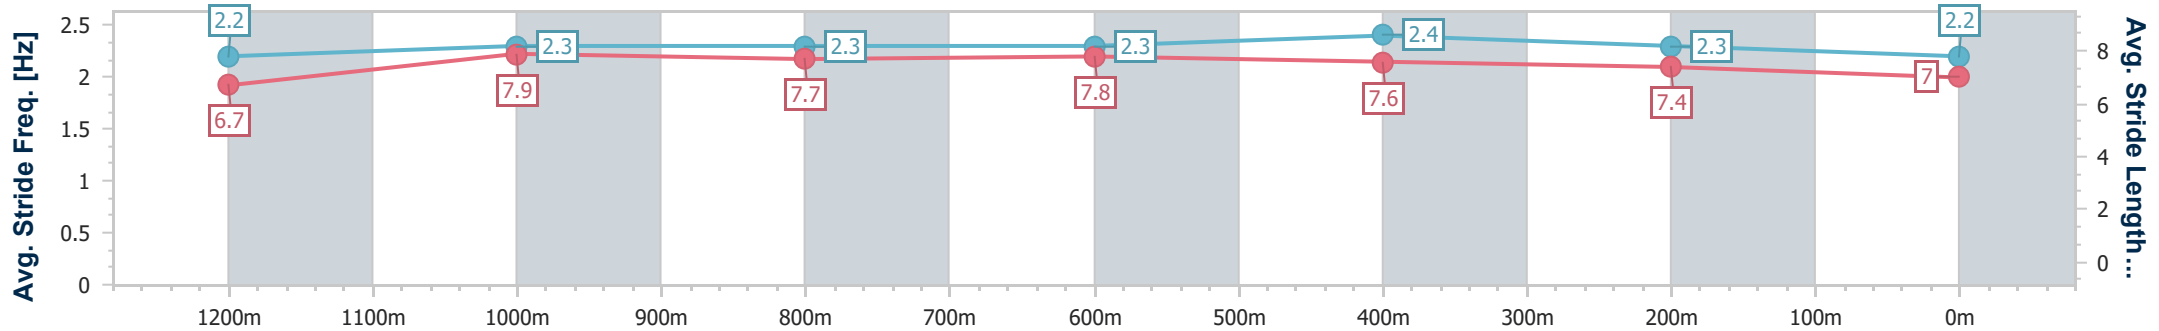

Horse/Jockey Name	Sir Rocket
Final Rank	8
Fastest Section Time (Section)	0:11.10 (1200m)
Top Speed [km/h] (Section)	67.0 (1200m)
Race State	Finished

Eagle Farm QLD Professional
Race 10: ROAD TO MAGIC MILLIONS ON SALE NOW
BENCHMARK 80 Handicap - 1400m

14 October 2023 - 17:23
Track Rating: Good 3, Weather: Fine, Rail Position: +0.5m Entire Course

BRISBANE
RACING CLUB

Section	Overall	1200m	1000m	800m	600m	400m	200m
Section Times	1:23.97 [8] (0:14.11)	1:09.86 [5] (0:11.10)	0:58.76 [4] (0:11.61)	0:47.15 [4] (0:11.28)	0:35.87 [3] (0:11.39)	0:24.48 [5] (0:11.65)	0:12.83 [7] (0:12.83)
Average Speed [km/h]	51.2	64.9	63.2	64.6	64.3	61.8	56.1
Top Speed [km/h]	66.2	67.0	64.8	65.5	65.2	64.3	58.8
Avg. Dist. to Rail [m]	3.8	3.9	3.7	3.1	3.6	8.1	6.7
Avg. Stride Freq. [Hz]	2.2	2.3	2.3	2.3	2.4	2.3	2.2
Avg. Stride Length [m]	6.7	7.9	7.7	7.8	7.6	7.4	7.0

- [ ] Ranking at each section and finish
- -.-.- No data available at this section
- NA No data available