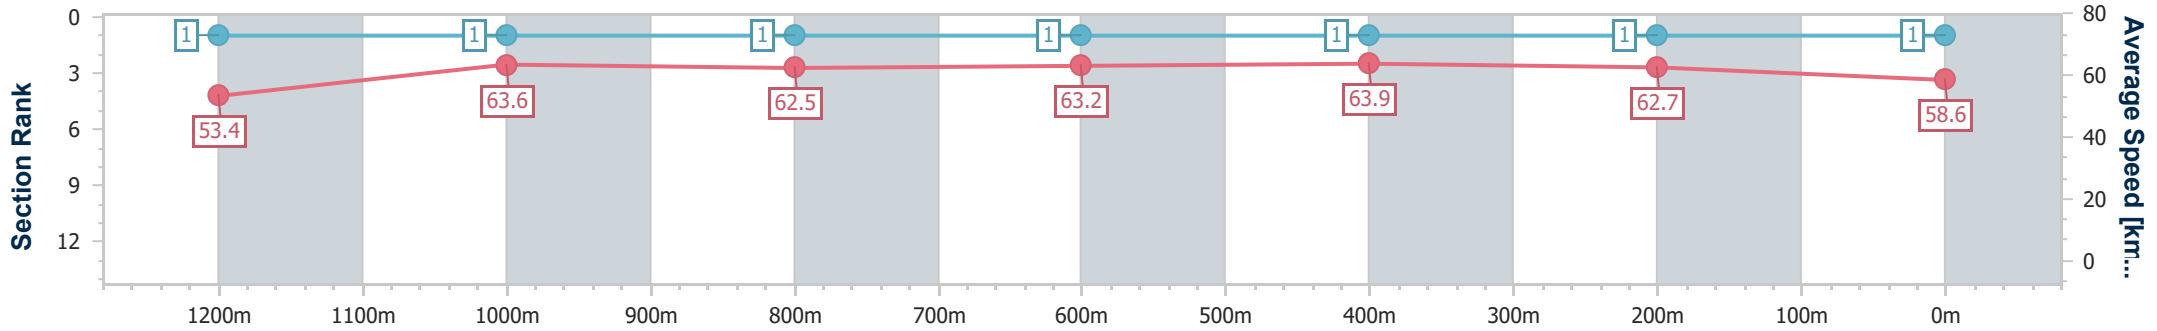

BRISBANE
 RACING CLUB

14 October 2023 - 17:23
 Track Rating: Good 3, Weather: Fine, Rail Position: +0.5m Entire Course

Section	Overall	1200m	1000m	800m	600m	400m	200m
Section Times	1:22.84 [1] (0:13.52)	1:09.32 [1] (0:11.34)	0:57.98 [1] (0:11.56)	0:46.42 [1] (0:11.41)	0:35.01 [1] (0:11.25)	0:23.76 [1] (0:11.46)	0:12.30 [1] (0:12.30)
Average Speed [km/h]	53.4	63.6	62.5	63.2	63.9	62.7	58.6
Top Speed [km/h]	66.0	64.6	62.9	63.9	64.4	64.2	61.0
Avg. Dist. to Rail [m]	3.4	1.3	1.0	0.6	0.5	2.9	3.9
Avg. Stride Freq. [Hz]	2.3	2.3	2.3	2.3	2.3	2.3	2.2
Avg. Stride Length [m]	6.6	7.8	7.7	7.7	7.7	7.7	7.4