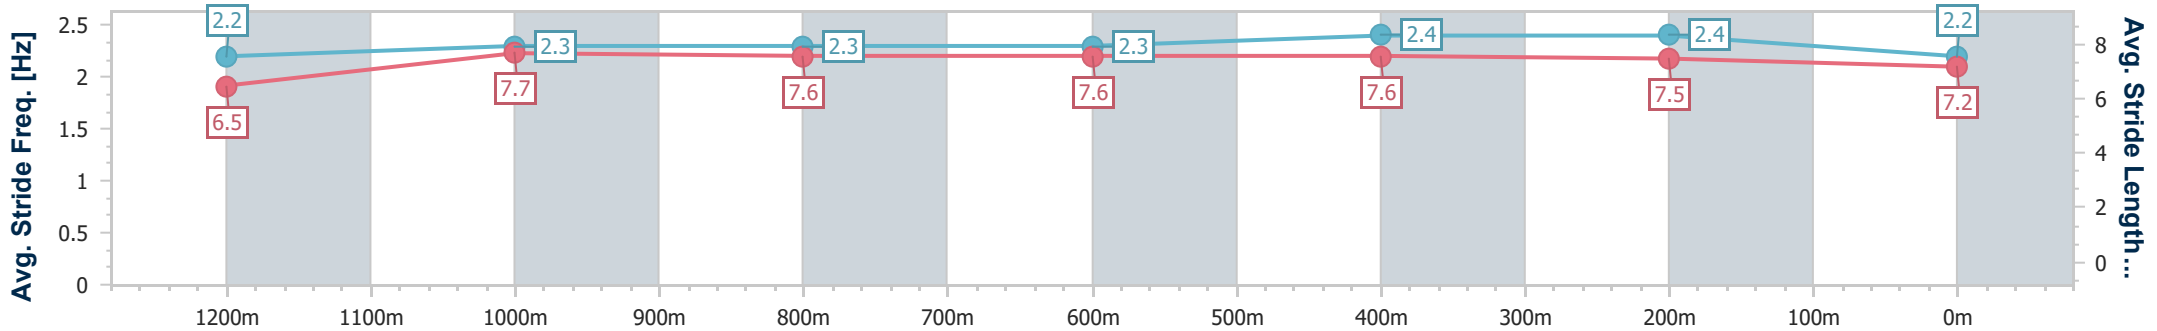

Horse/Jockey Name	Kudu
Final Rank	5
Fastest Section Time (Section)	0:11.06 (600m)
Top Speed [km/h] (Section)	67.0 (600m)
Race State	Finished

Eagle Farm QLD Professional
Race 10: ROAD TO MAGIC MILLIONS ON SALE NOW
BENCHMARK 80 Handicap - 1400m

BRISBANE
RACING CLUB

14 October 2023 - 17:23
Track Rating: Good 3, Weather: Fine, Rail Position: +0.5m Entire Course

Section	Overall	1200m	1000m	800m	600m	400m	200m
Section Times	1:23.16 [5] (0:13.81)	1:09.35 [3] (0:11.28)	0:58.07 [3] (0:11.65)	0:46.42 [3] (0:11.48)	0:34.94 [4] (0:11.06)	0:23.88 [2] (0:11.31)	0:12.57 [2] (0:12.57)
Average Speed [km/h]	52.3	63.7	62.4	63.3	65.3	63.7	57.3
Top Speed [km/h]	65.5	64.9	64.1	64.0	67.0	66.0	62.0
Avg. Dist. to Rail [m]	1.2	2.3	2.0	1.7	1.0	6.5	8.5
Avg. Stride Freq. [Hz]	2.2	2.3	2.3	2.3	2.4	2.4	2.2
Avg. Stride Length [m]	6.5	7.7	7.6	7.6	7.6	7.5	7.2

- [ ] Ranking at each section and finish
- -.-.- No data available at this section
- NA No data available