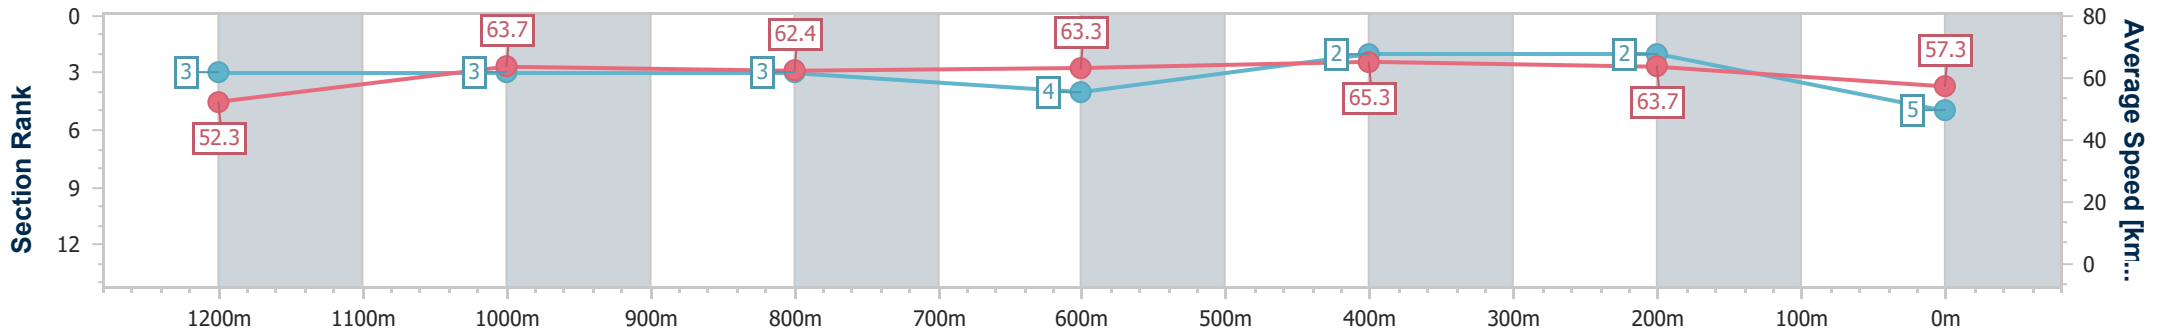

Horse/Jockey Name	Kudu
Final Rank	5
Fastest Section Time (Section)	0:11.06 (600m)
Top Speed [km/h] (Section)	67.0 (600m)
Race State	Finished

Eagle Farm QLD Professional
Race 10: ROAD TO MAGIC MILLIONS ON SALE NOW
BENCHMARK 80 Handicap - 1400m

BRISBANE
RACING CLUB

14 October 2023 - 17:23
Track Rating: Good 3, Weather: Fine, Rail Position: +0.5m Entire Course

Section	Overall	1200m	1000m	800m	600m	400m	200m
Section Times	1:23.16 [5] (0:13.81)	1:09.35 [3] (0:11.28)	0:58.07 [3] (0:11.65)	0:46.42 [3] (0:11.48)	0:34.94 [4] (0:11.06)	0:23.88 [2] (0:11.31)	0:12.57 [2] (0:12.57)
Average Speed [km/h]	52.3	63.7	62.4	63.3	65.3	63.7	57.3
Top Speed [km/h]	65.5	64.9	64.1	64.0	67.0	66.0	62.0
Avg. Dist. to Rail [m]	1.2	2.3	2.0	1.7	1.0	6.5	8.5
Avg. Stride Freq. [Hz]	2.2	2.3	2.3	2.3	2.4	2.4	2.2
Avg. Stride Length [m]	6.5	7.7	7.6	7.6	7.6	7.5	7.2

- [ ] Ranking at each section and finish
- -.-.- No data available at this section
- NA No data available