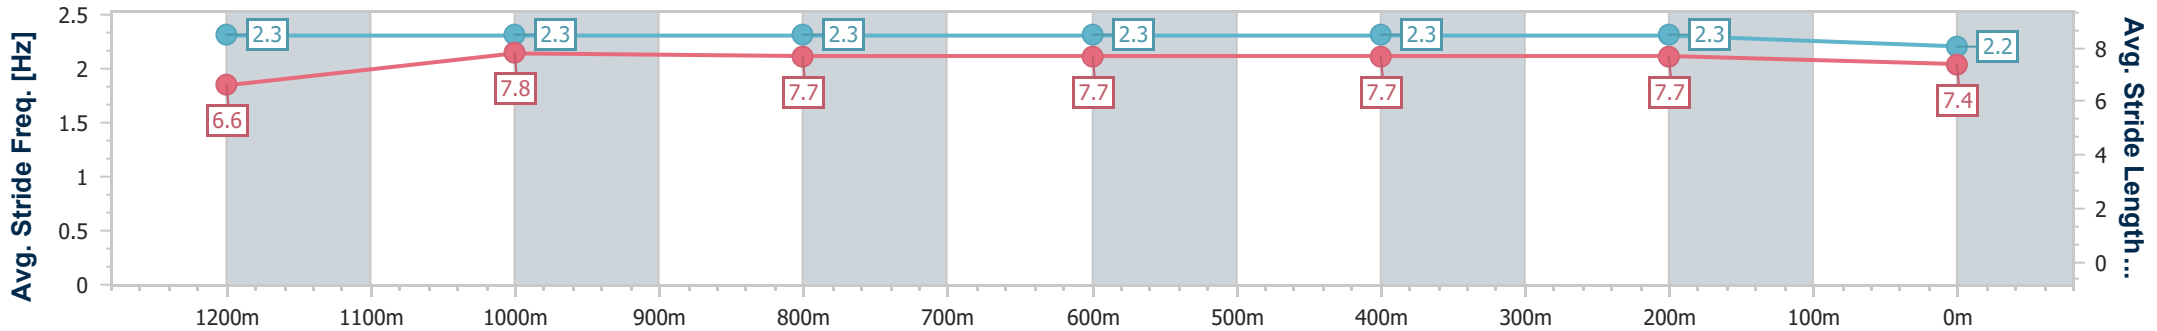

BRISBANE
 RACING CLUB

14 October 2023 - 17:23
 Track Rating: Good 3, Weather: Fine, Rail Position: +0.5m Entire Course

Section	Overall	1200m	1000m	800m	600m	400m	200m
Section Times	1:22.84 [1] (0:13.52)	1:09.32 [1] (0:11.34)	0:57.98 [1] (0:11.56)	0:46.42 [1] (0:11.41)	0:35.01 [1] (0:11.25)	0:23.76 [1] (0:11.46)	0:12.30 [1] (0:12.30)
Average Speed [km/h]	53.4	63.6	62.5	63.2	63.9	62.7	58.6
Top Speed [km/h]	66.0	64.6	62.9	63.9	64.4	64.2	61.0
Avg. Dist. to Rail [m]	3.4	1.3	1.0	0.6	0.5	2.9	3.9
Avg. Stride Freq. [Hz]	2.3	2.3	2.3	2.3	2.3	2.3	2.2
Avg. Stride Length [m]	6.6	7.8	7.7	7.7	7.7	7.7	7.4