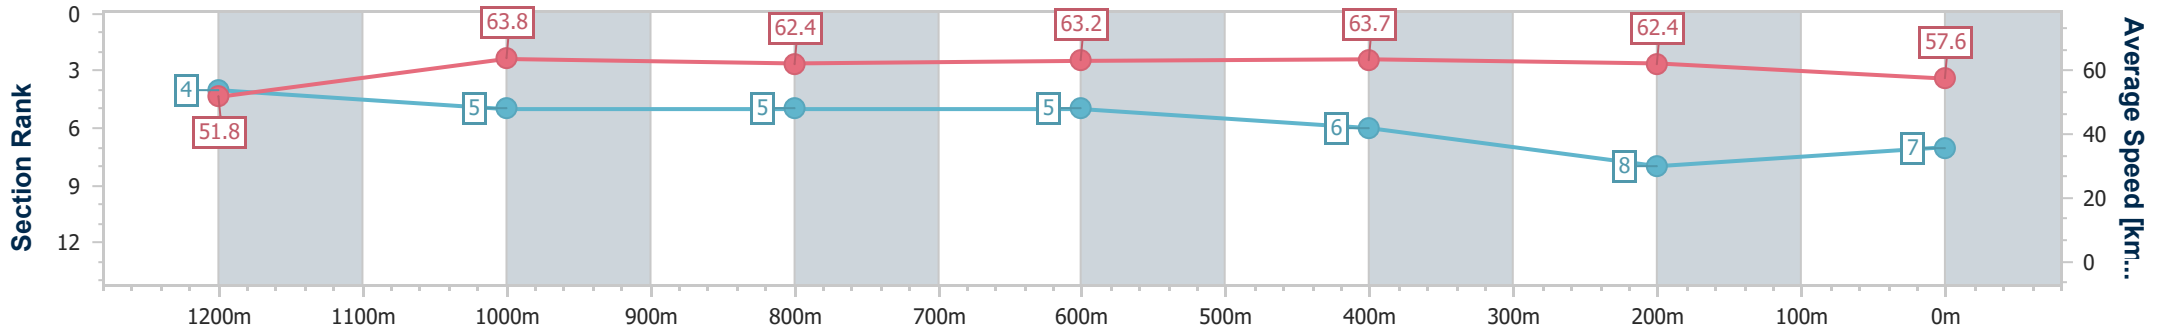

Horse/Jockey Name	Swamp Nation
Final Rank	7
Fastest Section Time (Section)	0:11.32 (1200m)
Top Speed [km/h] (Section)	64.8 (Overall)
Race State	Finished

Eagle Farm QLD Professional
Race 10: ROAD TO MAGIC MILLIONS ON SALE NOW
BENCHMARK 80 Handicap - 1400m

BRISBANE
RACING CLUB

14 October 2023 - 17:23
Track Rating: Good 3, Weather: Fine, Rail Position: +0.5m Entire Course

Section	Overall	1200m	1000m	800m	600m	400m	200m
Section Times	1:23.77 [7] (0:13.90)	1:09.87 [4] (0:11.32)	0:58.55 [5] (0:11.64)	0:46.91 [5] (0:11.53)	0:35.38 [5] (0:11.33)	0:24.05 [6] (0:11.55)	0:12.50 [8] (0:12.50)
Average Speed [km/h]	51.8	63.8	62.4	63.2	63.7	62.4	57.6
Top Speed [km/h]	64.8	64.8	63.8	64.2	64.5	63.1	61.4
Avg. Dist. to Rail [m]	2.0	1.4	1.7	3.0	0.9	4.2	5.2
Avg. Stride Freq. [Hz]	2.3	2.4	2.4	2.4	2.5	2.4	2.4
Avg. Stride Length [m]	6.2	7.3	7.2	7.3	7.2	7.1	6.7

- [ ] Ranking at each section and finish
- -.-.- No data available at this section
- NA No data available