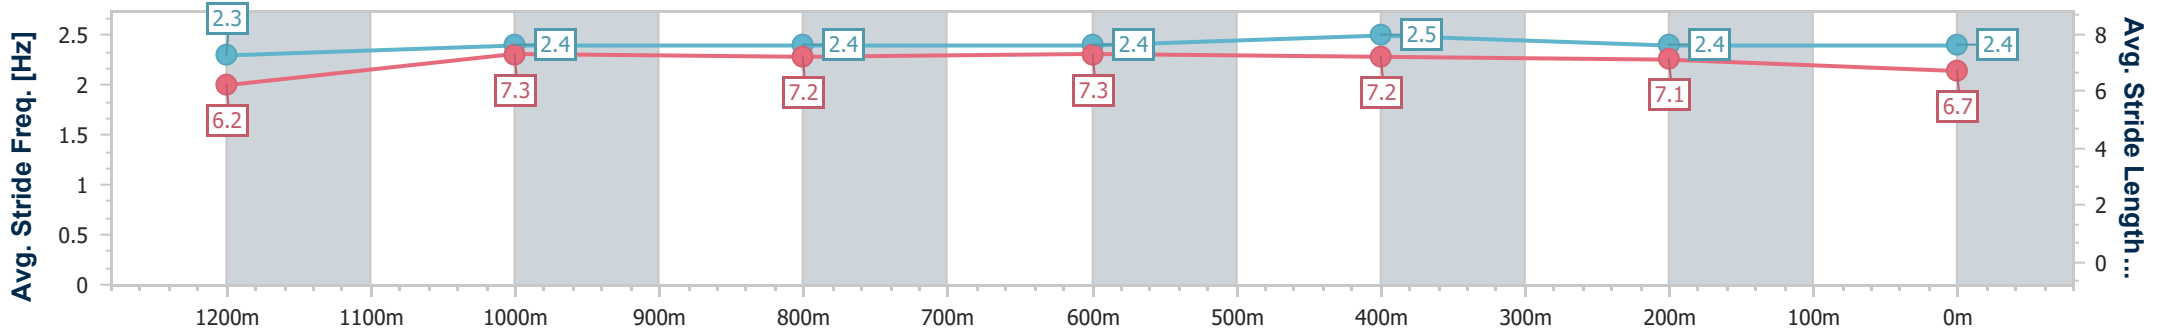

Horse/Jockey Name	Swamp Nation
Final Rank	7
Fastest Section Time (Section)	0:11.32 (1200m)
Top Speed [km/h] (Section)	64.8 (Overall)
Race State	Finished

Eagle Farm QLD Professional
Race 10: ROAD TO MAGIC MILLIONS ON SALE NOW
BENCHMARK 80 Handicap - 1400m

BRISBANE
RACING CLUB

14 October 2023 - 17:23
Track Rating: Good 3, Weather: Fine, Rail Position: +0.5m Entire Course

Section	Overall	1200m	1000m	800m	600m	400m	200m
Section Times	1:23.77 [7] (0:13.90)	1:09.87 [4] (0:11.32)	0:58.55 [5] (0:11.64)	0:46.91 [5] (0:11.53)	0:35.38 [5] (0:11.33)	0:24.05 [6] (0:11.55)	0:12.50 [8] (0:12.50)
Average Speed [km/h]	51.8	63.8	62.4	63.2	63.7	62.4	57.6
Top Speed [km/h]	64.8	64.8	63.8	64.2	64.5	63.1	61.4
Avg. Dist. to Rail [m]	2.0	1.4	1.7	3.0	0.9	4.2	5.2
Avg. Stride Freq. [Hz]	2.3	2.4	2.4	2.4	2.5	2.4	2.4
Avg. Stride Length [m]	6.2	7.3	7.2	7.3	7.2	7.1	6.7

- [ ] Ranking at each section and finish
- -.-.- No data available at this section
- NA No data available