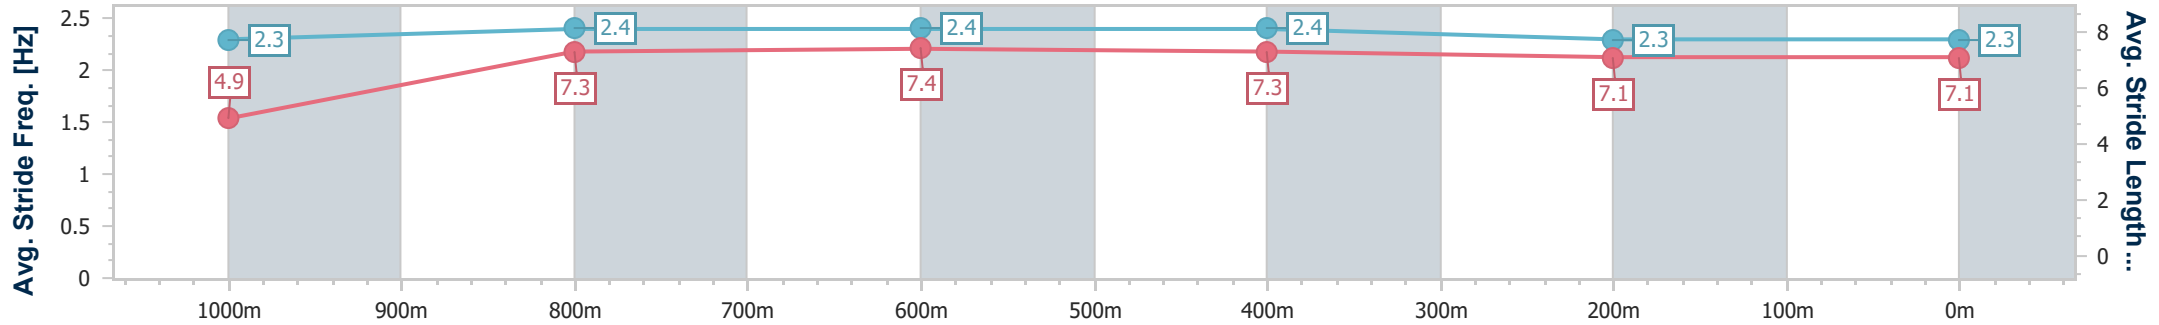

Horse/Jockey Name	Sinnamon Toast
Final Rank	5
Fastest Section Time (Section)	0:08.93 (Overall)
Top Speed [km/h] (Section)	64.4 (1000m)
Race State	Finished

Toowoomba QLD Professional
Race 1: Pittsworth Post Office RATINGS BAND 0 - 55 Handicap
- 1100m

21 October 2023 - 17:41

Track Rating: Good 4, Weather: Fine, Rail Position: +4m Entire

Section	Overall	1000m	800m	600m	400m	200m
Section Times	1:07.15 [5] (0:08.93)	0:58.22 [8] (0:11.23)	0:46.99 [9] (0:11.40)	0:35.59 [9] (0:11.51)	0:24.08 [7] (0:11.82)	0:12.26 [6] (0:12.26)
Average Speed [km/h]	40.6	63.9	63.1	61.8	60.0	58.6
Top Speed [km/h]	42.2	64.4	64.3	63.4	62.6	61.2
Avg. Dist. to Rail [m]	2.7	1.9	0.9	1.6	2.2	2.8
Avg. Stride Freq. [Hz]	2.3	2.4	2.4	2.4	2.3	2.3
Avg. Stride Length [m]	4.9	7.3	7.4	7.3	7.1	7.1

- [ ] Ranking at each section and finish
- -.-.- No data available at this section
- NA No data available