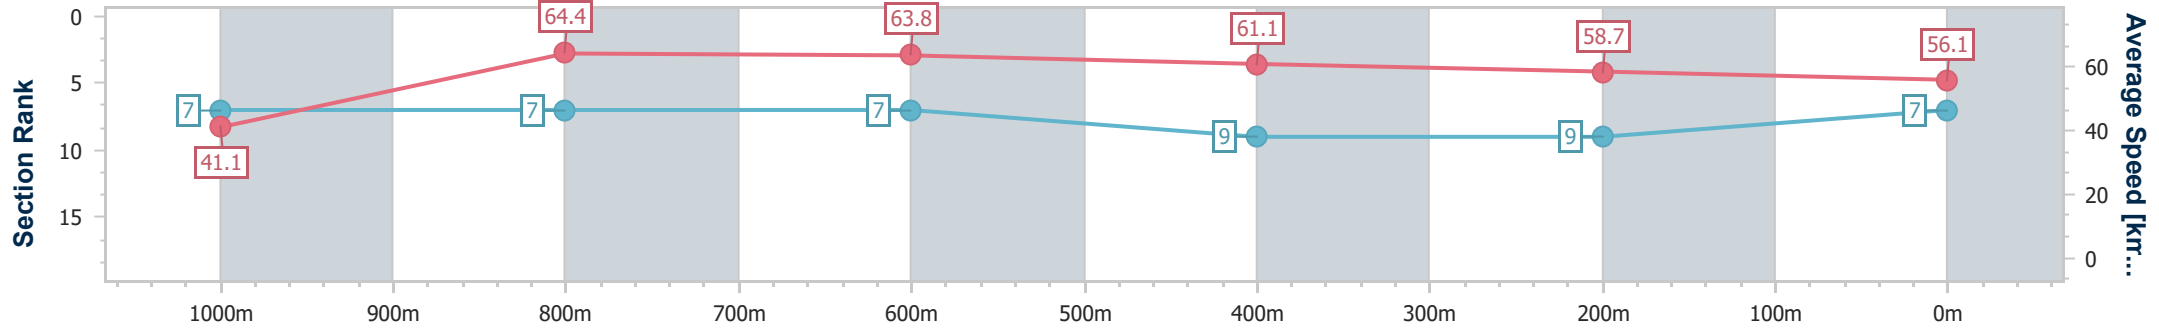

Horse/Jockey Name	Artie's Dreamtime
Final Rank	7
Fastest Section Time (Section)	0:08.82 (Overall)
Top Speed [km/h] (Section)	65.4 (800m)
Race State	Finished

Toowoomba QLD Professional
Race 1: Pittsworth Post Office RATINGS BAND 0 - 55 Handicap - 1100m

21 October 2023 - 17:41

Track Rating: Good 4, Weather: Fine, Rail Position: +4m Entire

Section	Overall	1000m	800m	600m	400m	200m
Section Times	1:08.50 [7] (0:08.82)	0:59.68 [7] (0:11.29)	0:48.39 [7] (0:11.32)	0:37.07 [7] (0:11.93)	0:25.14 [9] (0:12.33)	0:12.81 [9] (0:12.81)
Average Speed [km/h]	41.1	64.4	63.8	61.1	58.7	56.1
Top Speed [km/h]	42.5	65.0	65.4	64.5	61.1	59.3
Avg. Dist. to Rail [m]	8.7	3.0	1.6	1.9	2.1	3.4
Avg. Stride Freq. [Hz]	2.2	2.4	2.4	2.3	2.3	2.2
Avg. Stride Length [m]	5.3	7.4	7.5	7.3	7.1	7.0

- [ ] Ranking at each section and finish
- -.-.- No data available at this section
- NA No data available