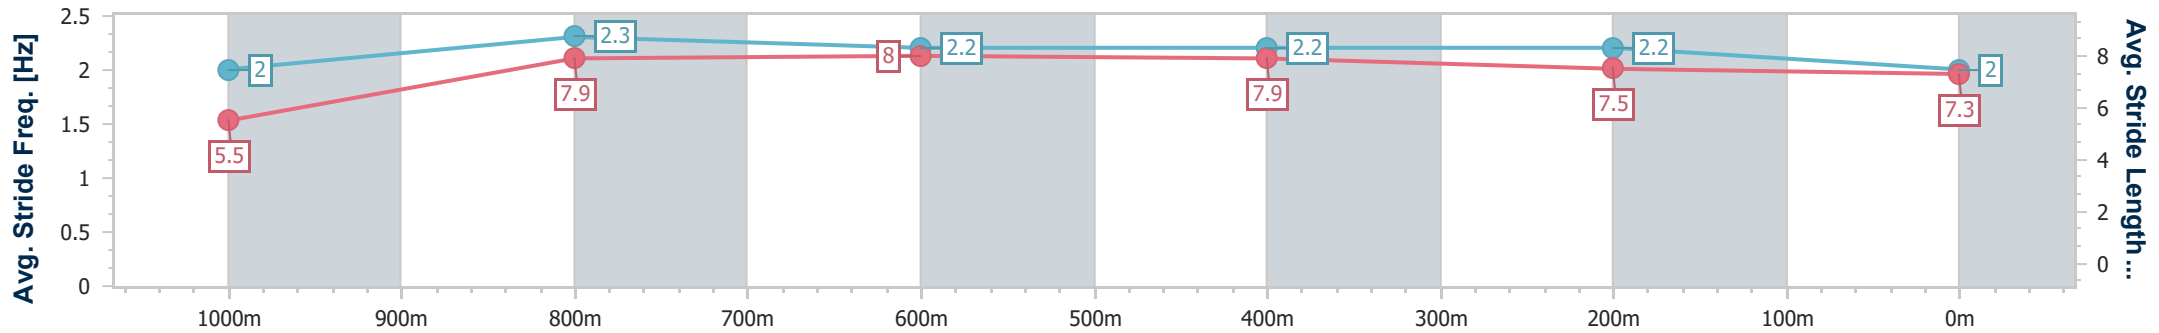

Horse/Jockey Name	Kingham
Final Rank	8
Fastest Section Time (Section)	0:09.01 (Overall)
Top Speed [km/h] (Section)	65.3 (1000m)
Race State	Finished

Toowoomba QLD Professional
Race 1: Pittsworth Post Office RATINGS BAND 0 - 55 Handicap - 1100m

21 October 2023 - 17:41

Track Rating: Good 4, Weather: Fine, Rail Position: +4m Entire

Section	Overall	1000m	800m	600m	400m	200m
Section Times	1:08.89 [8] (0:09.01)	0:59.88 [9] (0:11.14)	0:48.74 [8] (0:11.33)	0:37.41 [8] (0:11.61)	0:25.80 [8] (0:12.15)	0:13.65 [7] (0:13.65)
Average Speed [km/h]	40.2	64.7	63.3	61.9	59.4	53.0
Top Speed [km/h]	41.5	65.3	65.3	63.9	62.5	59.7
Avg. Dist. to Rail [m]	3.9	0.6	0.6	0.4	0.3	1.4
Avg. Stride Freq. [Hz]	2.0	2.3	2.2	2.2	2.2	2.0
Avg. Stride Length [m]	5.5	7.9	8.0	7.9	7.5	7.3

- [ ] Ranking at each section and finish
- -.-.- No data available at this section
- NA No data available