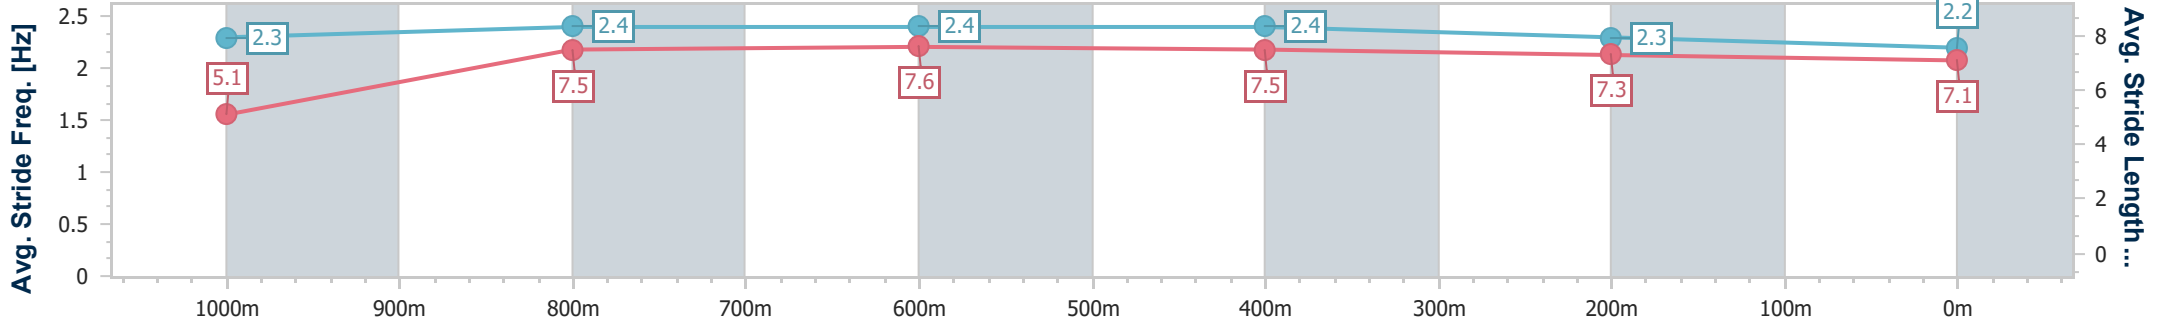

Horse/Jockey Name	White Ribbon
Final Rank	3
Fastest Section Time (Section)	0:08.73 (Overall)
Top Speed [km/h] (Section)	66.6 (600m)
Race State	Finished

Toowoomba QLD Professional
Race 1: Pittsworth Post Office RATINGS BAND 0 - 55 Handicap - 1100m

21 October 2023 - 17:41

Track Rating: Good 4, Weather: Fine, Rail Position: +4m Entire

Section	Overall	1000m	800m	600m	400m	200m
Section Times	1:06.85 [3] (0:08.73)	0:58.12 [6] (0:11.18)	0:46.94 [6] (0:11.03)	0:35.91 [2] (0:11.35)	0:24.56 [2] (0:12.00)	0:12.56 [2] (0:12.56)
Average Speed [km/h]	41.6	64.7	65.5	64.0	60.0	57.2
Top Speed [km/h]	42.9	65.3	66.4	66.6	64.4	60.6
Avg. Dist. to Rail [m]	5.7	1.1	1.8	1.5	0.8	1.3
Avg. Stride Freq. [Hz]	2.3	2.4	2.4	2.4	2.3	2.2
Avg. Stride Length [m]	5.1	7.5	7.6	7.5	7.3	7.1

- [ ] Ranking at each section and finish
- -.-.- No data available at this section
- NA No data available