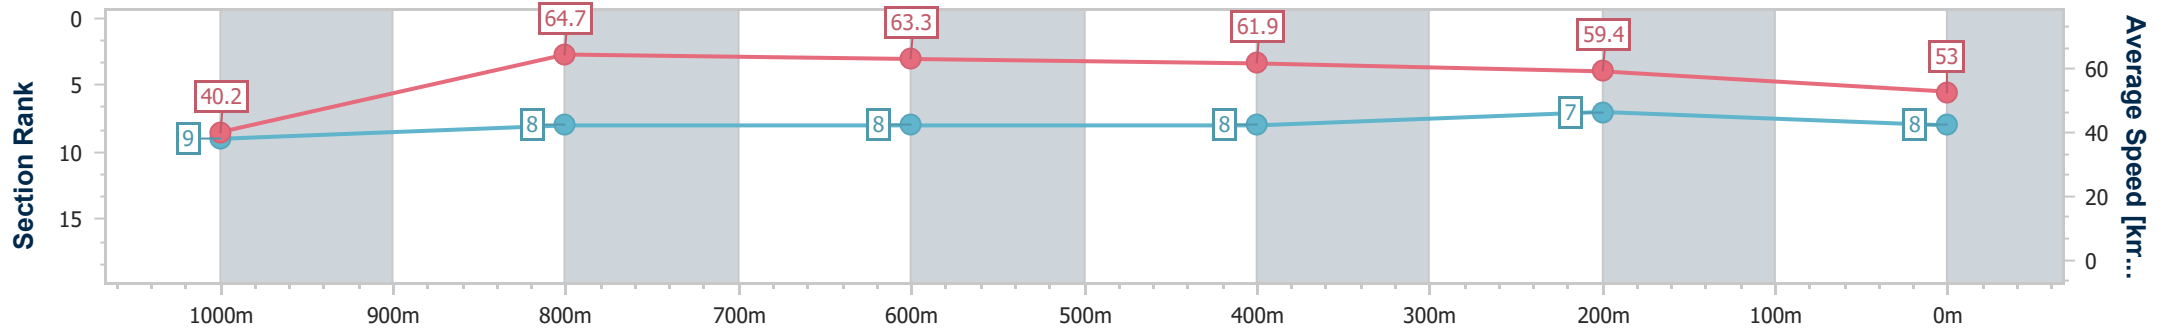

Horse/Jockey Name	Kingham
Final Rank	8
Fastest Section Time (Section)	0:09.01 (Overall)
Top Speed [km/h] (Section)	65.3 (1000m)
Race State	Finished

Toowoomba QLD Professional
Race 1: Pittsworth Post Office RATINGS BAND 0 - 55 Handicap - 1100m

21 October 2023 - 17:41

Track Rating: Good 4, Weather: Fine, Rail Position: +4m Entire

Section	Overall	1000m	800m	600m	400m	200m
Section Times	1:08.89 [8] (0:09.01)	0:59.88 [9] (0:11.14)	0:48.74 [8] (0:11.33)	0:37.41 [8] (0:11.61)	0:25.80 [8] (0:12.15)	0:13.65 [7] (0:13.65)
Average Speed [km/h]	40.2	64.7	63.3	61.9	59.4	53.0
Top Speed [km/h]	41.5	65.3	65.3	63.9	62.5	59.7
Avg. Dist. to Rail [m]	3.9	0.6	0.6	0.4	0.3	1.4
Avg. Stride Freq. [Hz]	2.0	2.3	2.2	2.2	2.2	2.0
Avg. Stride Length [m]	5.5	7.9	8.0	7.9	7.5	7.3

- [ ] Ranking at each section and finish
- -.-.- No data available at this section
- NA No data available