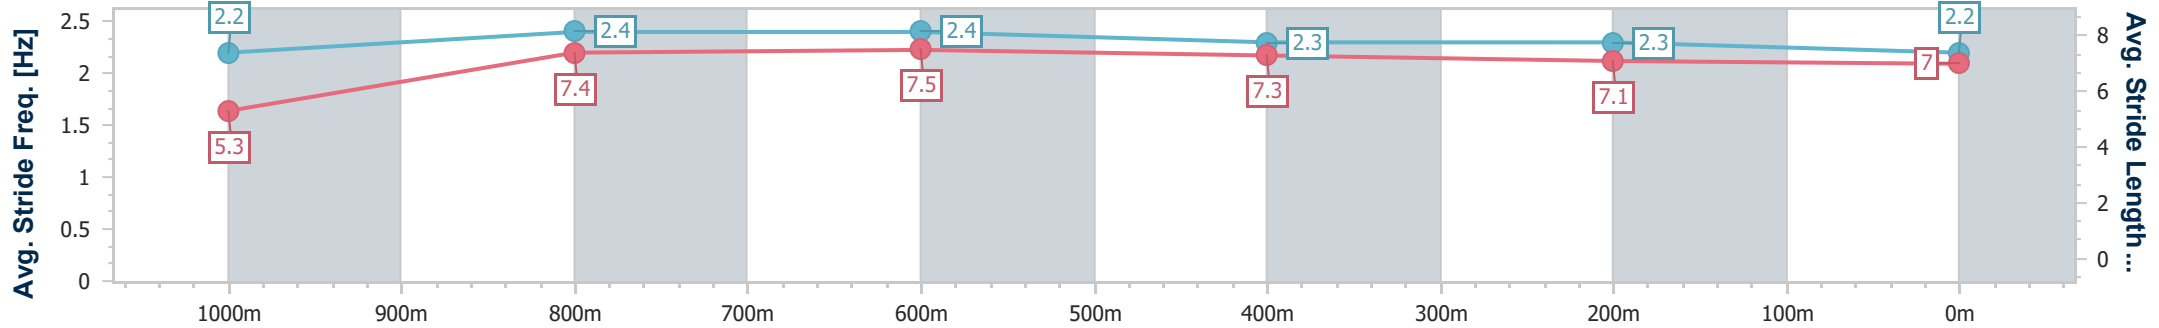

Horse/Jockey Name	Artie's Dreamtime
Final Rank	7
Fastest Section Time (Section)	0:08.82 (Overall)
Top Speed [km/h] (Section)	65.4 (800m)
Race State	Finished

Toowoomba QLD Professional
Race 1: Pittsworth Post Office RATINGS BAND 0 - 55 Handicap - 1100m

21 October 2023 - 17:41

Track Rating: Good 4, Weather: Fine, Rail Position: +4m Entire

Section	Overall	1000m	800m	600m	400m	200m
Section Times	1:08.50 [7] (0:08.82)	0:59.68 [7] (0:11.29)	0:48.39 [7] (0:11.32)	0:37.07 [7] (0:11.93)	0:25.14 [9] (0:12.33)	0:12.81 [9] (0:12.81)
Average Speed [km/h]	41.1	64.4	63.8	61.1	58.7	56.1
Top Speed [km/h]	42.5	65.0	65.4	64.5	61.1	59.3
Avg. Dist. to Rail [m]	8.7	3.0	1.6	1.9	2.1	3.4
Avg. Stride Freq. [Hz]	2.2	2.4	2.4	2.3	2.3	2.2
Avg. Stride Length [m]	5.3	7.4	7.5	7.3	7.1	7.0

- [ ] Ranking at each section and finish
- -.-.- No data available at this section
- NA No data available