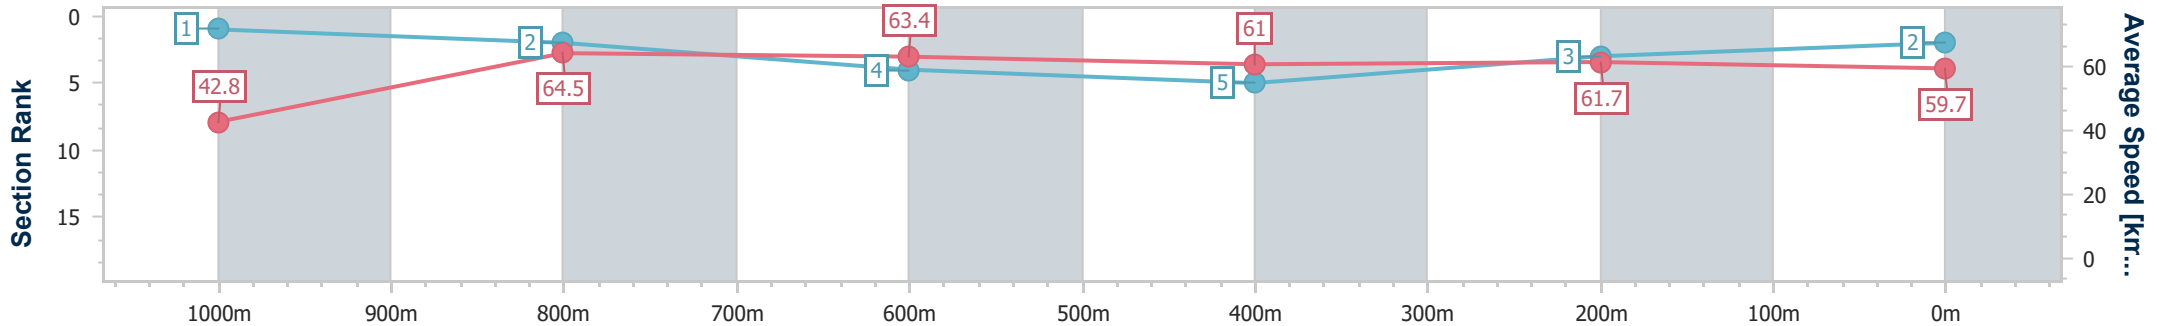

Horse/Jockey Name	Missy's Ready
Final Rank	2
Fastest Section Time (Section)	0:08.47 (Overall)
Top Speed [km/h] (Section)	65.1 (800m)
Race State	Finished

Toowoomba QLD Professional
Race 1: Pittsworth Post Office RATINGS BAND 0 - 55 Handicap - 1100m

21 October 2023 - 17:41

Track Rating: Good 4, Weather: Fine, Rail Position: +4m Entire

Section	Overall	1000m	800m	600m	400m	200m
Section Times	1:06.58 [2] (0:08.47)	0:58.11 [1] (0:11.15)	0:46.96 [2] (0:11.40)	0:35.56 [4] (0:11.78)	0:23.78 [5] (0:11.76)	0:12.02 [3] (0:12.02)
Average Speed [km/h]	42.8	64.5	63.4	61.0	61.7	59.7
Top Speed [km/h]	43.8	65.1	65.1	64.0	62.3	62.2
Avg. Dist. to Rail [m]	3.9	0.7	0.4	0.3	1.4	1.3
Avg. Stride Freq. [Hz]	2.4	2.5	2.4	2.3	2.4	2.3
Avg. Stride Length [m]	4.9	7.3	7.4	7.3	7.2	7.2

- [ ] Ranking at each section and finish
- -.-.- No data available at this section
- NA No data available