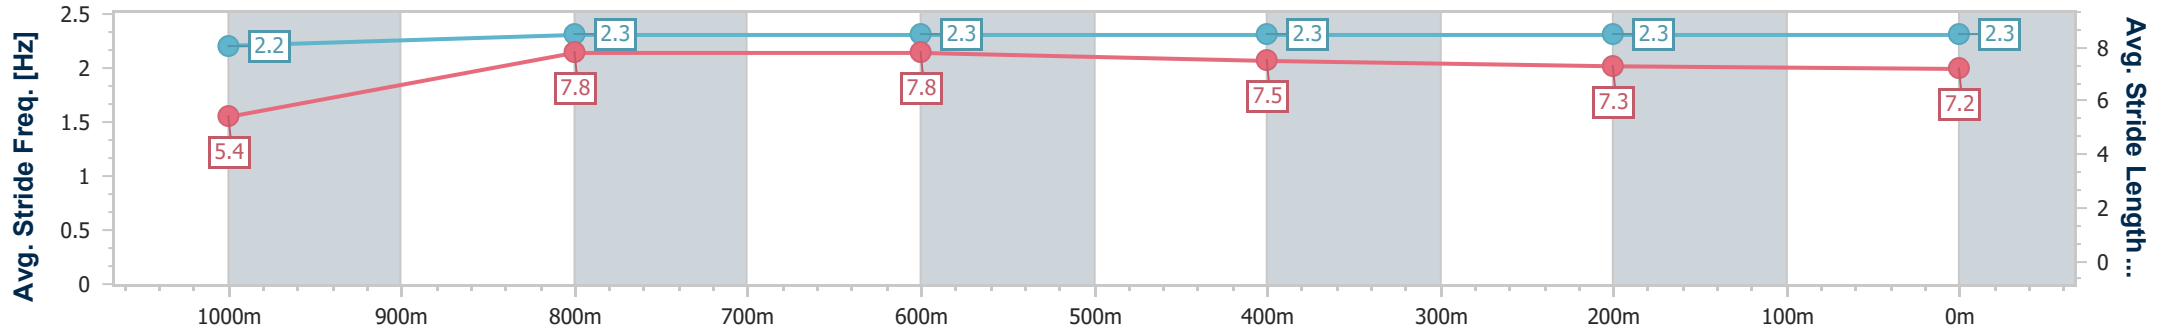

Horse/Jockey Name	Heart Of Marble
Final Rank	4
Fastest Section Time (Section)	0:08.69 (Overall)
Top Speed [km/h] (Section)	65.1 (800m)
Race State	Finished

Toowoomba QLD Professional
Race 1: Pittsworth Post Office RATINGS BAND 0 - 55 Handicap - 1100m

21 October 2023 - 17:41

Track Rating: Good 4, Weather: Fine, Rail Position: +4m Entire

Section	Overall	1000m	800m	600m	400m	200m
Section Times	1:07.09 [4] (0:08.69)	0:58.40 [5] (0:11.14)	0:47.26 [4] (0:11.39)	0:35.87 [6] (0:11.53)	0:24.34 [4] (0:11.96)	0:12.38 [4] (0:12.38)
Average Speed [km/h]	41.7	64.3	63.3	62.4	61.3	58.3
Top Speed [km/h]	43.0	64.8	65.1	64.1	63.3	61.5
Avg. Dist. to Rail [m]	3.2	2.2	0.2	1.1	3.9	2.4
Avg. Stride Freq. [Hz]	2.2	2.3	2.3	2.3	2.3	2.3
Avg. Stride Length [m]	5.4	7.8	7.8	7.5	7.3	7.2

- [ ] Ranking at each section and finish
- -.-.- No data available at this section
- NA No data available