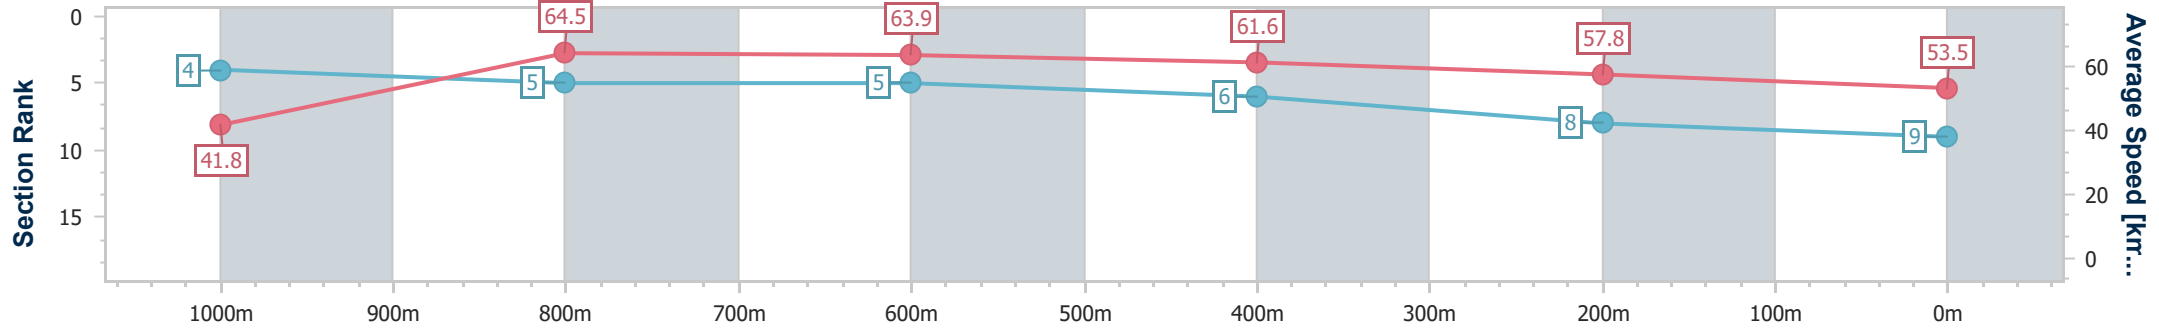

- [ ] Ranking at each section and finish
- .-.- No data available at this section
- NA No data available

Horse/Jockey Name	Miss Antarctica
Final Rank	9
Fastest Section Time (Section)	0:08.67 (Overall)
Top Speed [km/h] (Section)	65.5 (800m)
Race State	Finished

Toowoomba QLD Professional  
Race 1: Pittsworth Post Office RATINGS BAND 0 - 55 Handicap  
- 1100m

21 October 2023 - 17:41

Track Rating: Good 4, Weather: Fine, Rail Position: +4m Entire

Section	Overall	1000m	800m	600m	400m	200m
Section Times	1:09.00 [9] (0:08.67)	1:00.33 [4] (0:11.18)	0:49.15 [5] (0:11.37)	0:37.78 [5] (0:11.79)	0:25.99 [6] (0:12.57)	0:13.42 [8] (0:13.42)
Average Speed [km/h]	41.8	64.5	63.9	61.6	57.8	53.5
Top Speed [km/h]	42.8	65.3	65.5	64.0	61.9	58.3
Avg. Dist. to Rail [m]	6.6	1.8	1.0	1.5	2.3	2.1
Avg. Stride Freq. [Hz]	2.3	2.4	2.4	2.4	2.3	2.2
Avg. Stride Length [m]	5.2	7.3	7.5	7.2	6.9	6.8