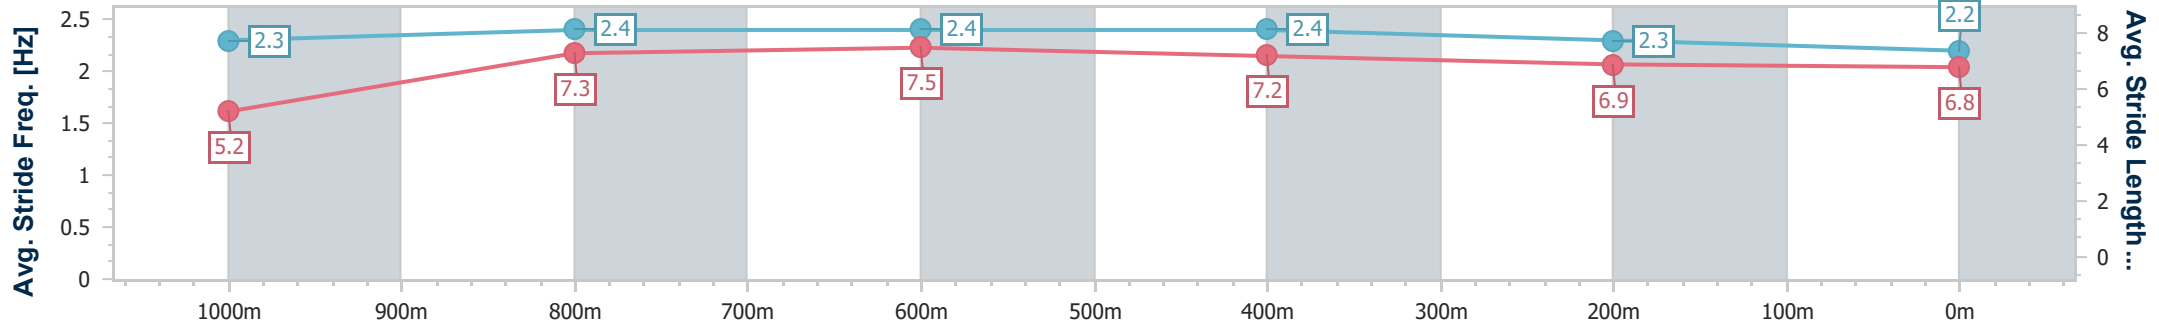

Horse/Jockey Name	Miss Antarctica
Final Rank	9
Fastest Section Time (Section)	0:08.67 (Overall)
Top Speed [km/h] (Section)	65.5 (800m)
Race State	Finished

Toowoomba QLD Professional
Race 1: Pittsworth Post Office RATINGS BAND 0 - 55 Handicap
- 1100m

21 October 2023 - 17:41

Track Rating: Good 4, Weather: Fine, Rail Position: +4m Entire

Section	Overall	1000m	800m	600m	400m	200m
Section Times	1:09.00 [9] (0:08.67)	1:00.33 [4] (0:11.18)	0:49.15 [5] (0:11.37)	0:37.78 [5] (0:11.79)	0:25.99 [6] (0:12.57)	0:13.42 [8] (0:13.42)
Average Speed [km/h]	41.8	64.5	63.9	61.6	57.8	53.5
Top Speed [km/h]	42.8	65.3	65.5	64.0	61.9	58.3
Avg. Dist. to Rail [m]	6.6	1.8	1.0	1.5	2.3	2.1
Avg. Stride Freq. [Hz]	2.3	2.4	2.4	2.4	2.3	2.2
Avg. Stride Length [m]	5.2	7.3	7.5	7.2	6.9	6.8

- [ ] Ranking at each section and finish
- -.-.- No data available at this section
- NA No data available