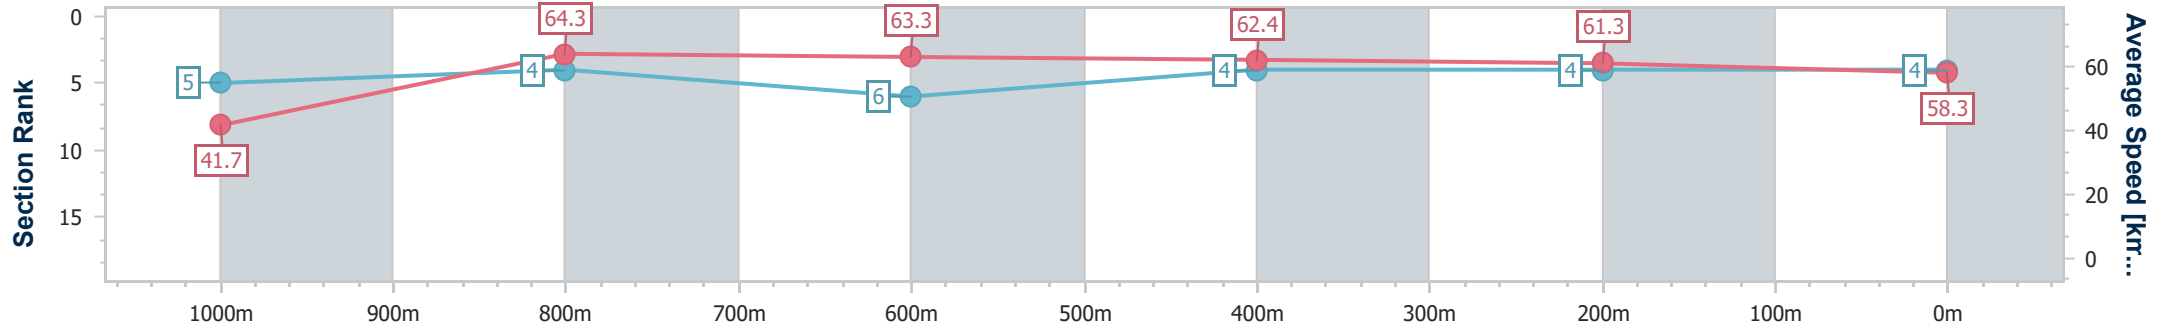

Horse/Jockey Name	Heart Of Marble
Final Rank	4
Fastest Section Time (Section)	0:08.69 (Overall)
Top Speed [km/h] (Section)	65.1 (800m)
Race State	Finished

Toowoomba QLD Professional
Race 1: Pittsworth Post Office RATINGS BAND 0 - 55 Handicap - 1100m

21 October 2023 - 17:41

Track Rating: Good 4, Weather: Fine, Rail Position: +4m Entire

Section	Overall	1000m	800m	600m	400m	200m
Section Times	1:07.09 [4] (0:08.69)	0:58.40 [5] (0:11.14)	0:47.26 [4] (0:11.39)	0:35.87 [6] (0:11.53)	0:24.34 [4] (0:11.96)	0:12.38 [4] (0:12.38)
Average Speed [km/h]	41.7	64.3	63.3	62.4	61.3	58.3
Top Speed [km/h]	43.0	64.8	65.1	64.1	63.3	61.5
Avg. Dist. to Rail [m]	3.2	2.2	0.2	1.1	3.9	2.4
Avg. Stride Freq. [Hz]	2.2	2.3	2.3	2.3	2.3	2.3
Avg. Stride Length [m]	5.4	7.8	7.8	7.5	7.3	7.2

- [ ] Ranking at each section and finish
- -.-.- No data available at this section
- NA No data available