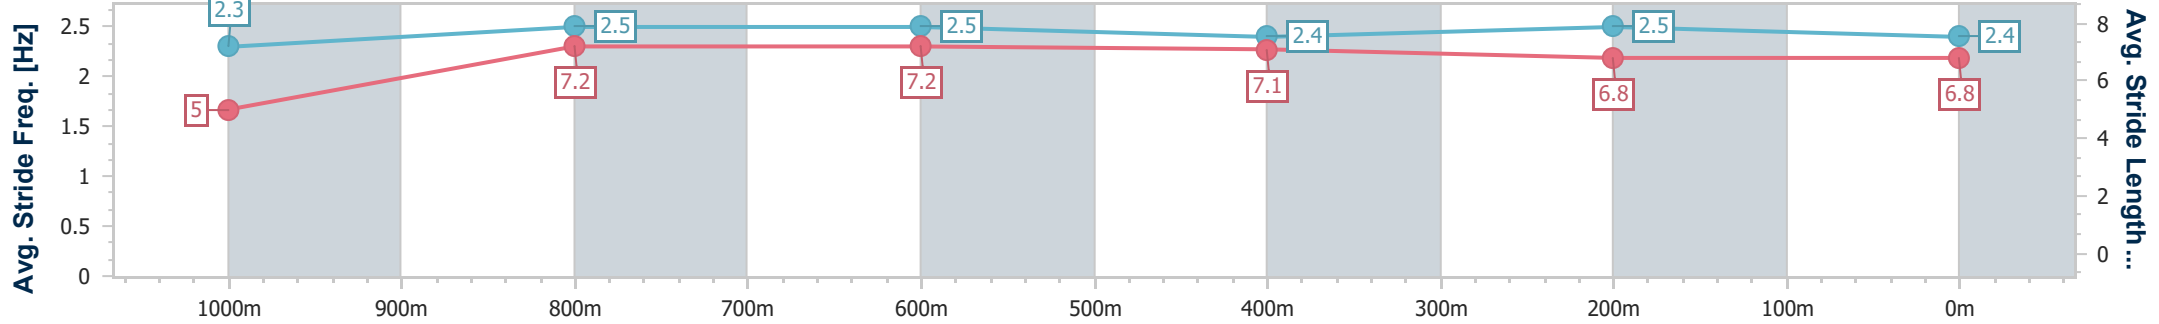

Horse/Jockey Name	Annakuri
Final Rank	1
Fastest Section Time (Section)	0:08.66 (Overall)
Top Speed [km/h] (Section)	67.0 (1000m)
Race State	Finished

Toowoomba QLD Professional
Race 1: Pittsworth Post Office RATINGS BAND 0 - 55 Handicap
- 1100m

21 October 2023 - 17:41

Track Rating: Good 4, Weather: Fine, Rail Position: +4m Entire

Section	Overall	1000m	800m	600m	400m	200m
Section Times	1:06.36 [1] (0:08.66)	0:57.70 [3] (0:10.90)	0:46.80 [1] (0:11.16)	0:35.64 [1] (0:11.47)	0:24.17 [1] (0:11.82)	0:12.35 [1] (0:12.35)
Average Speed [km/h]	41.9	66.3	64.1	62.1	60.6	58.0
Top Speed [km/h]	43.7	67.0	66.9	64.7	62.7	61.4
Avg. Dist. to Rail [m]	5.1	0.8	1.5	1.8	1.0	2.2
Avg. Stride Freq. [Hz]	2.3	2.5	2.5	2.4	2.5	2.4
Avg. Stride Length [m]	5.0	7.2	7.2	7.1	6.8	6.8

- [ ] Ranking at each section and finish
- -.-.- No data available at this section
- NA No data available