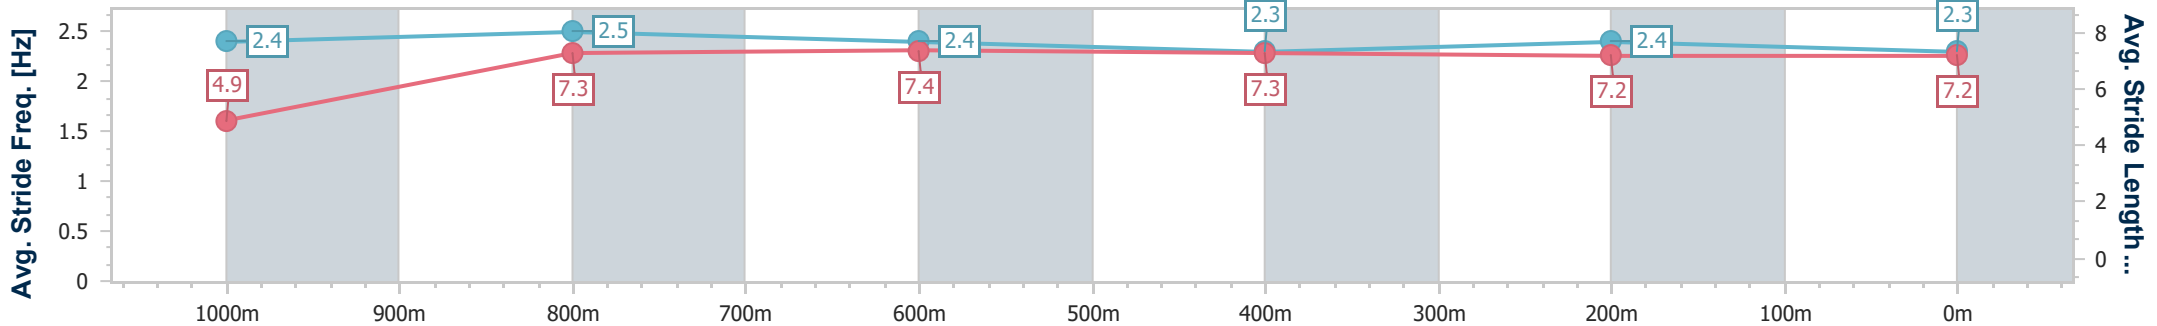

Horse/Jockey Name	Missy's Ready
Final Rank	2
Fastest Section Time (Section)	0:08.47 (Overall)
Top Speed [km/h] (Section)	65.1 (800m)
Race State	Finished

Toowoomba QLD Professional
Race 1: Pittsworth Post Office RATINGS BAND 0 - 55 Handicap - 1100m

21 October 2023 - 17:41

Track Rating: Good 4, Weather: Fine, Rail Position: +4m Entire

Section	Overall	1000m	800m	600m	400m	200m
Section Times	1:06.58 [2] (0:08.47)	0:58.11 [1] (0:11.15)	0:46.96 [2] (0:11.40)	0:35.56 [4] (0:11.78)	0:23.78 [5] (0:11.76)	0:12.02 [3] (0:12.02)
Average Speed [km/h]	42.8	64.5	63.4	61.0	61.7	59.7
Top Speed [km/h]	43.8	65.1	65.1	64.0	62.3	62.2
Avg. Dist. to Rail [m]	3.9	0.7	0.4	0.3	1.4	1.3
Avg. Stride Freq. [Hz]	2.4	2.5	2.4	2.3	2.4	2.3
Avg. Stride Length [m]	4.9	7.3	7.4	7.3	7.2	7.2

- [ ] Ranking at each section and finish
- -.-.- No data available at this section
- NA No data available