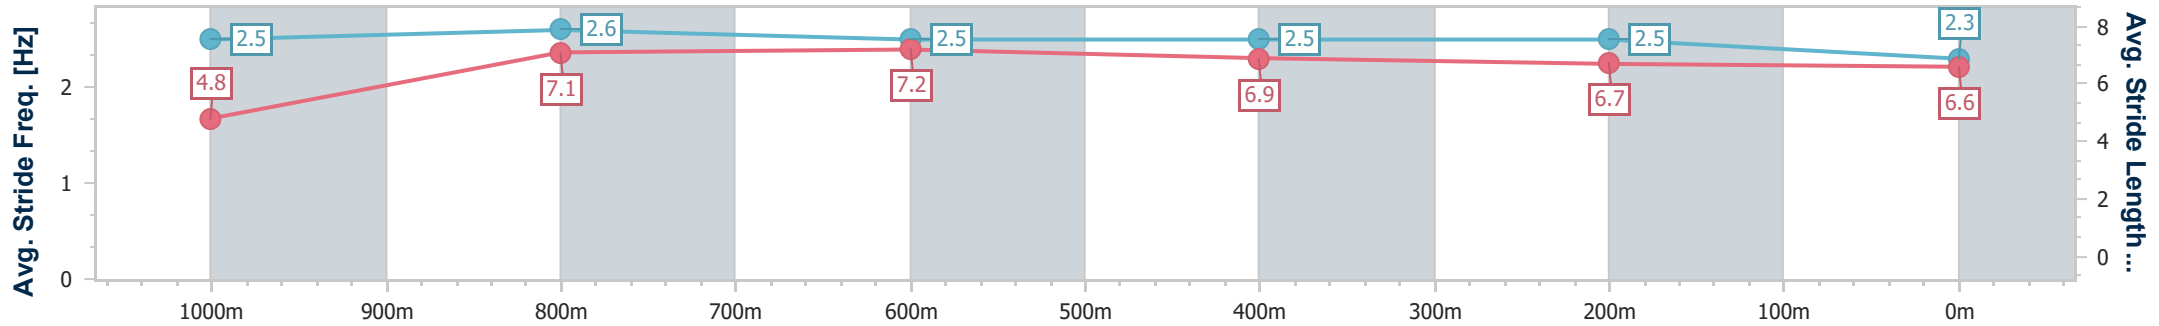

Horse/Jockey Name	Better Than Roses
Final Rank	6
Fastest Section Time (Section)	0:08.63 (Overall)
Top Speed [km/h] (Section)	66.8 (800m)
Race State	Finished

Toowoomba QLD Professional
Race 1: Pittsworth Post Office RATINGS BAND 0 - 55 Handicap
- 1100m

21 October 2023 - 17:41

Track Rating: Good 4, Weather: Fine, Rail Position: +4m Entire

Section	Overall	1000m	800m	600m	400m	200m
Section Times	1:07.88 [6] (0:08.63)	0:59.25 [2] (0:11.01)	0:48.24 [3] (0:11.37)	0:36.87 [3] (0:11.58)	0:25.29 [3] (0:12.13)	0:13.16 [5] (0:13.16)
Average Speed [km/h]	42.0	65.9	64.0	62.0	58.7	54.6
Top Speed [km/h]	43.7	66.8	66.8	64.4	62.7	59.5
Avg. Dist. to Rail [m]	7.4	2.8	2.5	1.2	1.1	0.7
Avg. Stride Freq. [Hz]	2.5	2.6	2.5	2.5	2.5	2.3
Avg. Stride Length [m]	4.8	7.1	7.2	6.9	6.7	6.6

- [ ] Ranking at each section and finish
- -.-.- No data available at this section
- NA No data available