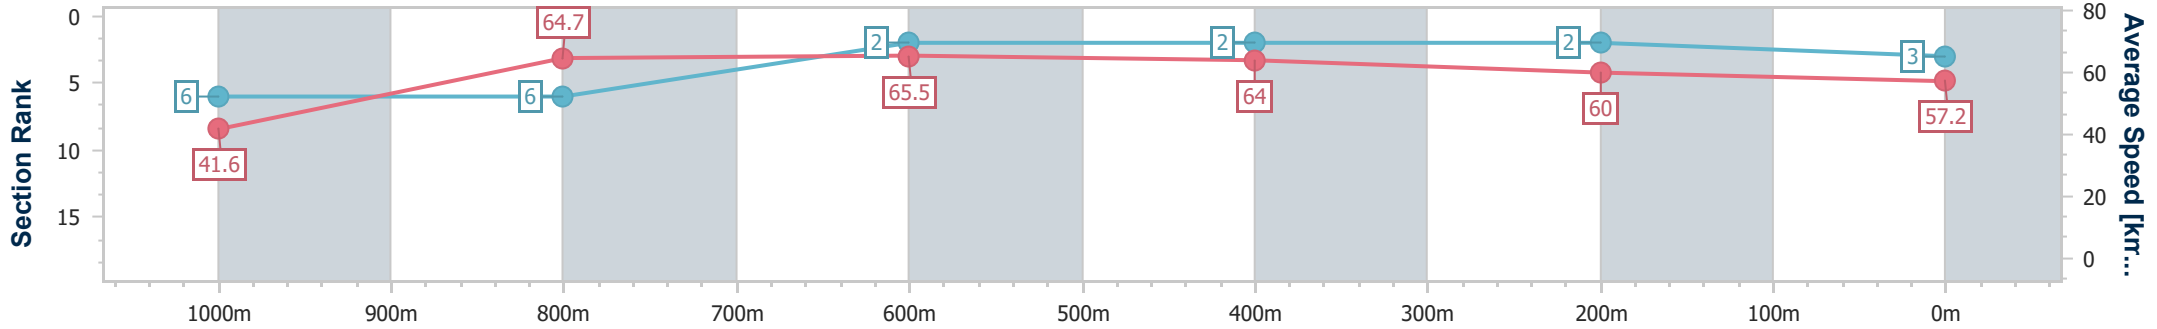

Horse/Jockey Name	White Ribbon
Final Rank	3
Fastest Section Time (Section)	0:08.73 (Overall)
Top Speed [km/h] (Section)	66.6 (600m)
Race State	Finished

Toowoomba QLD Professional
Race 1: Pittsworth Post Office RATINGS BAND 0 - 55 Handicap - 1100m

21 October 2023 - 17:41

Track Rating: Good 4, Weather: Fine, Rail Position: +4m Entire

Section	Overall	1000m	800m	600m	400m	200m
Section Times	1:06.85 [3] (0:08.73)	0:58.12 [6] (0:11.18)	0:46.94 [6] (0:11.03)	0:35.91 [2] (0:11.35)	0:24.56 [2] (0:12.00)	0:12.56 [2] (0:12.56)
Average Speed [km/h]	41.6	64.7	65.5	64.0	60.0	57.2
Top Speed [km/h]	42.9	65.3	66.4	66.6	64.4	60.6
Avg. Dist. to Rail [m]	5.7	1.1	1.8	1.5	0.8	1.3
Avg. Stride Freq. [Hz]	2.3	2.4	2.4	2.4	2.3	2.2
Avg. Stride Length [m]	5.1	7.5	7.6	7.5	7.3	7.1

- [ ] Ranking at each section and finish
- -.-.- No data available at this section
- NA No data available