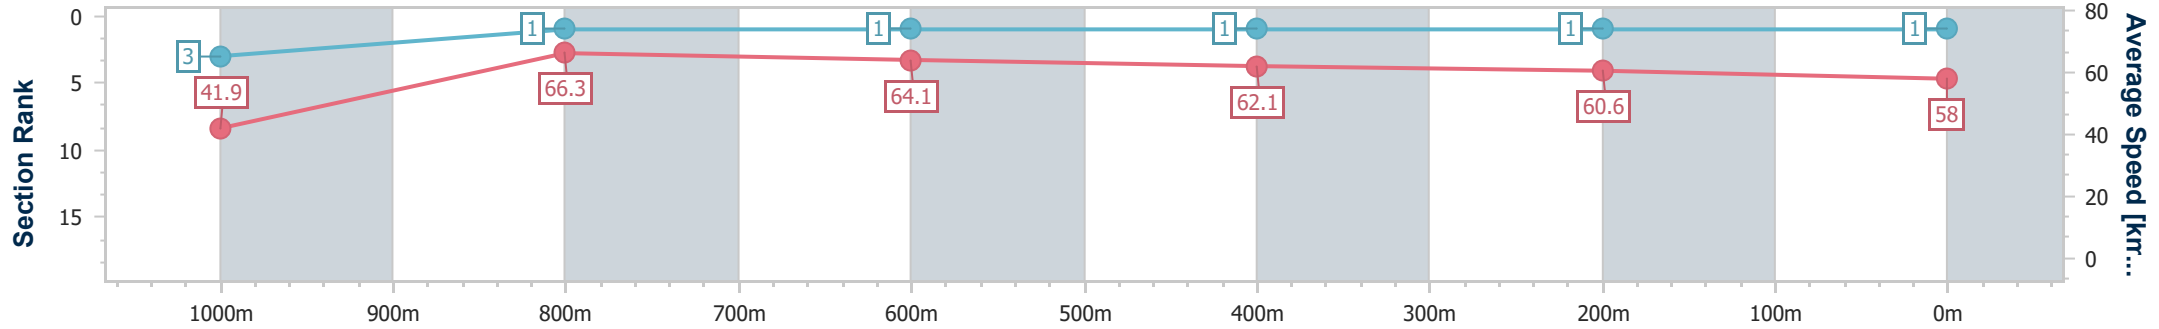

Horse/Jockey Name	Annakuri
Final Rank	1
Fastest Section Time (Section)	0:08.66 (Overall)
Top Speed [km/h] (Section)	67.0 (1000m)
Race State	Finished

Toowoomba QLD Professional
Race 1: Pittsworth Post Office RATINGS BAND 0 - 55 Handicap
- 1100m

21 October 2023 - 17:41

Track Rating: Good 4, Weather: Fine, Rail Position: +4m Entire

Section	Overall	1000m	800m	600m	400m	200m
Section Times	1:06.36 [1] (0:08.66)	0:57.70 [3] (0:10.90)	0:46.80 [1] (0:11.16)	0:35.64 [1] (0:11.47)	0:24.17 [1] (0:11.82)	0:12.35 [1] (0:12.35)
Average Speed [km/h]	41.9	66.3	64.1	62.1	60.6	58.0
Top Speed [km/h]	43.7	67.0	66.9	64.7	62.7	61.4
Avg. Dist. to Rail [m]	5.1	0.8	1.5	1.8	1.0	2.2
Avg. Stride Freq. [Hz]	2.3	2.5	2.5	2.4	2.5	2.4
Avg. Stride Length [m]	5.0	7.2	7.2	7.1	6.8	6.8

- [ ] Ranking at each section and finish
- -.-.- No data available at this section
- NA No data available