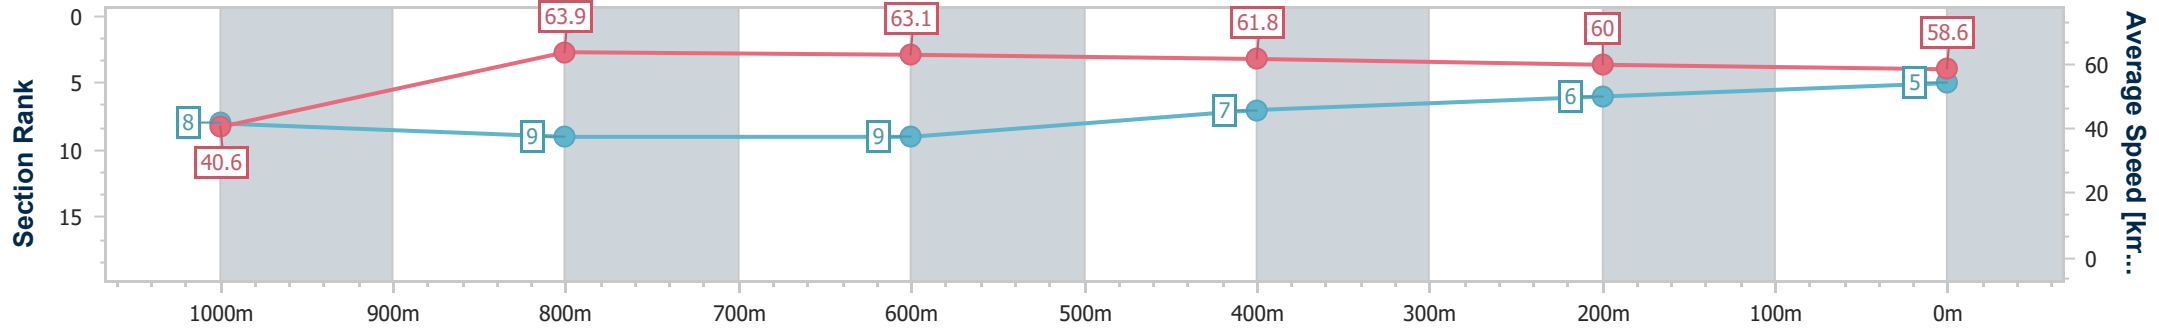

Horse/Jockey Name	Sinnamon Toast
Final Rank	5
Fastest Section Time (Section)	0:08.93 (Overall)
Top Speed [km/h] (Section)	64.4 (1000m)
Race State	Finished

Toowoomba QLD Professional
Race 1: Pittsworth Post Office RATINGS BAND 0 - 55 Handicap
- 1100m

21 October 2023 - 17:41

Track Rating: Good 4, Weather: Fine, Rail Position: +4m Entire

Section	Overall	1000m	800m	600m	400m	200m
Section Times	1:07.15 [5] (0:08.93)	0:58.22 [8] (0:11.23)	0:46.99 [9] (0:11.40)	0:35.59 [9] (0:11.51)	0:24.08 [7] (0:11.82)	0:12.26 [6] (0:12.26)
Average Speed [km/h]	40.6	63.9	63.1	61.8	60.0	58.6
Top Speed [km/h]	42.2	64.4	64.3	63.4	62.6	61.2
Avg. Dist. to Rail [m]	2.7	1.9	0.9	1.6	2.2	2.8
Avg. Stride Freq. [Hz]	2.3	2.4	2.4	2.4	2.3	2.3
Avg. Stride Length [m]	4.9	7.3	7.4	7.3	7.1	7.1

- [ ] Ranking at each section and finish
- -.-.- No data available at this section
- NA No data available