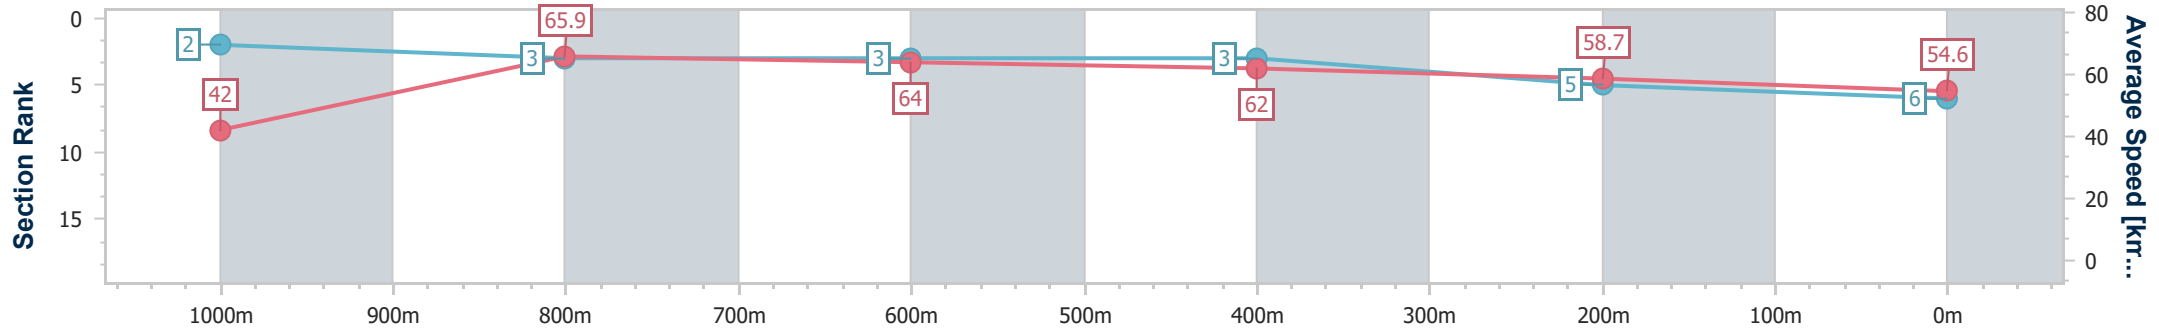

Horse/Jockey Name	Better Than Roses
Final Rank	6
Fastest Section Time (Section)	0:08.63 (Overall)
Top Speed [km/h] (Section)	66.8 (800m)
Race State	Finished

Toowoomba QLD Professional
Race 1: Pittsworth Post Office RATINGS BAND 0 - 55 Handicap
- 1100m

21 October 2023 - 17:41

Track Rating: Good 4, Weather: Fine, Rail Position: +4m Entire

Section	Overall	1000m	800m	600m	400m	200m
Section Times	1:07.88 [6] (0:08.63)	0:59.25 [2] (0:11.01)	0:48.24 [3] (0:11.37)	0:36.87 [3] (0:11.58)	0:25.29 [3] (0:12.13)	0:13.16 [5] (0:13.16)
Average Speed [km/h]	42.0	65.9	64.0	62.0	58.7	54.6
Top Speed [km/h]	43.7	66.8	66.8	64.4	62.7	59.5
Avg. Dist. to Rail [m]	7.4	2.8	2.5	1.2	1.1	0.7
Avg. Stride Freq. [Hz]	2.5	2.6	2.5	2.5	2.5	2.3
Avg. Stride Length [m]	4.8	7.1	7.2	6.9	6.7	6.6

- [ ] Ranking at each section and finish
- -.-.- No data available at this section
- NA No data available