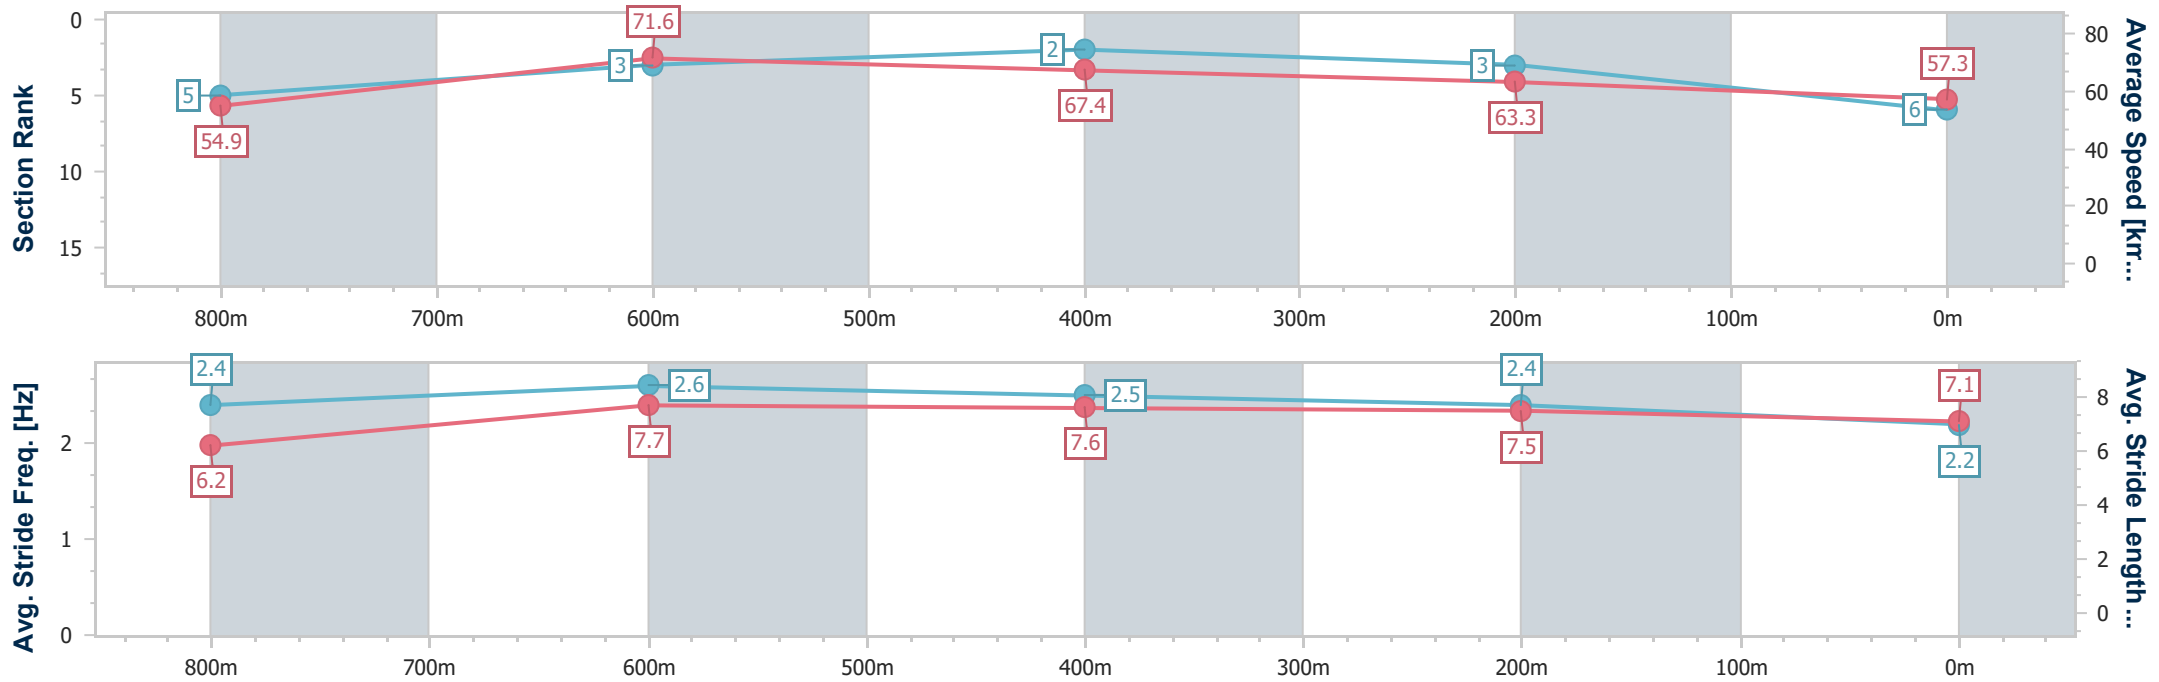

Horse/Jockey Name	Twosey
Final Rank	6
Fastest Section Time (Section)	0:10.15 (800m)
Top Speed [km/h] (Section)	72.4 (800m)
Race State	Finished

Sunshine Coast QLD Professional
Race 8: TERRY LUCAS REAL ESTATE Class 1 Handicap - 1000m

22 October 2023 - 17:07

Track Rating: Good 4, Weather: Fine, Rail Position: True

Section	Overall	800m	600m	400m	200m
Section Times	0:58.01 [6] (0:13.17)	0:44.84 [5] (0:10.15)	0:34.69 [3] (0:10.74)	0:23.95 [2] (0:11.36)	0:12.59 [3] (0:12.59)
Average Speed [km/h]	54.9	71.6	67.4	63.3	57.3
Top Speed [km/h]	71.9	72.4	70.3	65.0	61.2
Avg. Dist. to Rail [m]	9.7	3.4	1.1	5.8	6.1
Avg. Stride Freq. [Hz]	2.4	2.6	2.5	2.4	2.2
Avg. Stride Length [m]	6.2	7.7	7.6	7.5	7.1

- [ ] Ranking at each section and finish
- -.-.- No data available at this section
- NA No data available