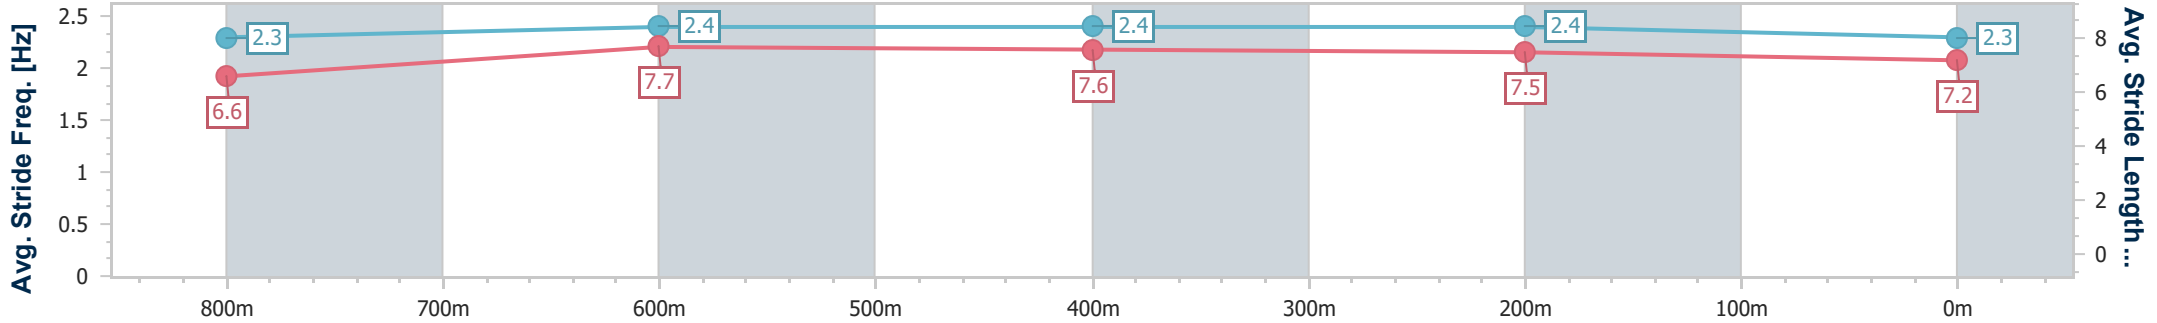

Horse/Jockey Name	D'esprit
Final Rank	8
Fastest Section Time (Section)	0:10.71 (800m)
Top Speed [km/h] (Section)	70.3 (Overall)
Race State	Finished

Sunshine Coast QLD Professional
Race 8: TERRY LUCAS REAL ESTATE Class 1 Handicap - 1000m

22 October 2023 - 17:07

Track Rating: Good 4, Weather: Fine, Rail Position: True

Section	Overall	800m	600m	400m	200m
Section Times	0:58.74 [8] (0:13.36)	0:45.38 [8] (0:10.71)	0:34.67 [10] (0:11.14)	0:23.53 [11] (0:11.30)	0:12.23 [9] (0:12.23)
Average Speed [km/h]	53.9	68.2	66.0	63.7	58.8
Top Speed [km/h]	70.3	69.5	67.9	65.7	61.2
Avg. Dist. to Rail [m]	7.2	4.0	3.9	7.4	8.6
Avg. Stride Freq. [Hz]	2.3	2.4	2.4	2.4	2.3
Avg. Stride Length [m]	6.6	7.7	7.6	7.5	7.2

- [ ] Ranking at each section and finish
- -.-.- No data available at this section
- NA No data available