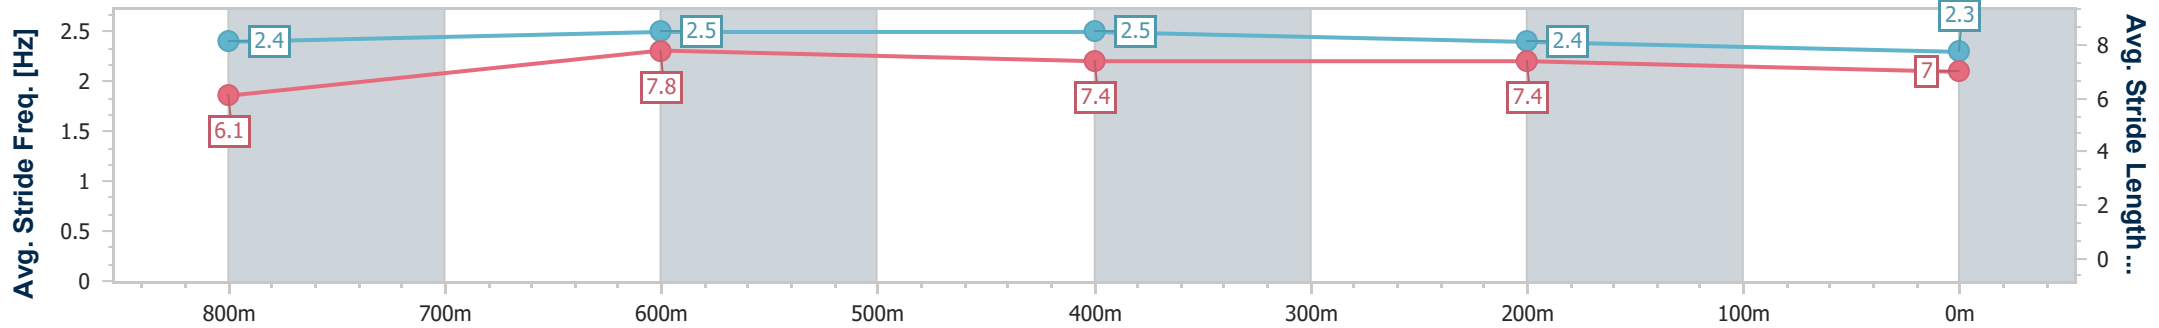

- [] Ranking at each section and finish
- .-.- No data available at this section
- NA No data available

Horse/Jockey Name	March As One
Final Rank	9
Fastest Section Time (Section)	0:10.58 (800m)
Top Speed [km/h] (Section)	70.6 (800m)
Race State	Finished

Sunshine Coast QLD Professional
Race 8: TERRY LUCAS REAL ESTATE Class 1 Handicap - 1000m

22 October 2023 - 17:07

Track Rating: Good 4, Weather: Fine, Rail Position: True

Section	Overall	800m	600m	400m	200m
Section Times	0:58.84 [9] (0:13.55)	0:45.29 [11] (0:10.58)	0:34.71 [11] (0:11.22)	0:23.49 [12] (0:11.21)	0:12.28 [10] (0:12.28)
Average Speed [km/h]	53.2	69.6	67.1	64.2	58.8
Top Speed [km/h]	69.6	70.6	68.2	66.1	61.4
Avg. Dist. to Rail [m]	12.9	5.5	8.0	12.4	13.5
Avg. Stride Freq. [Hz]	2.4	2.5	2.5	2.4	2.3
Avg. Stride Length [m]	6.1	7.8	7.4	7.4	7.0