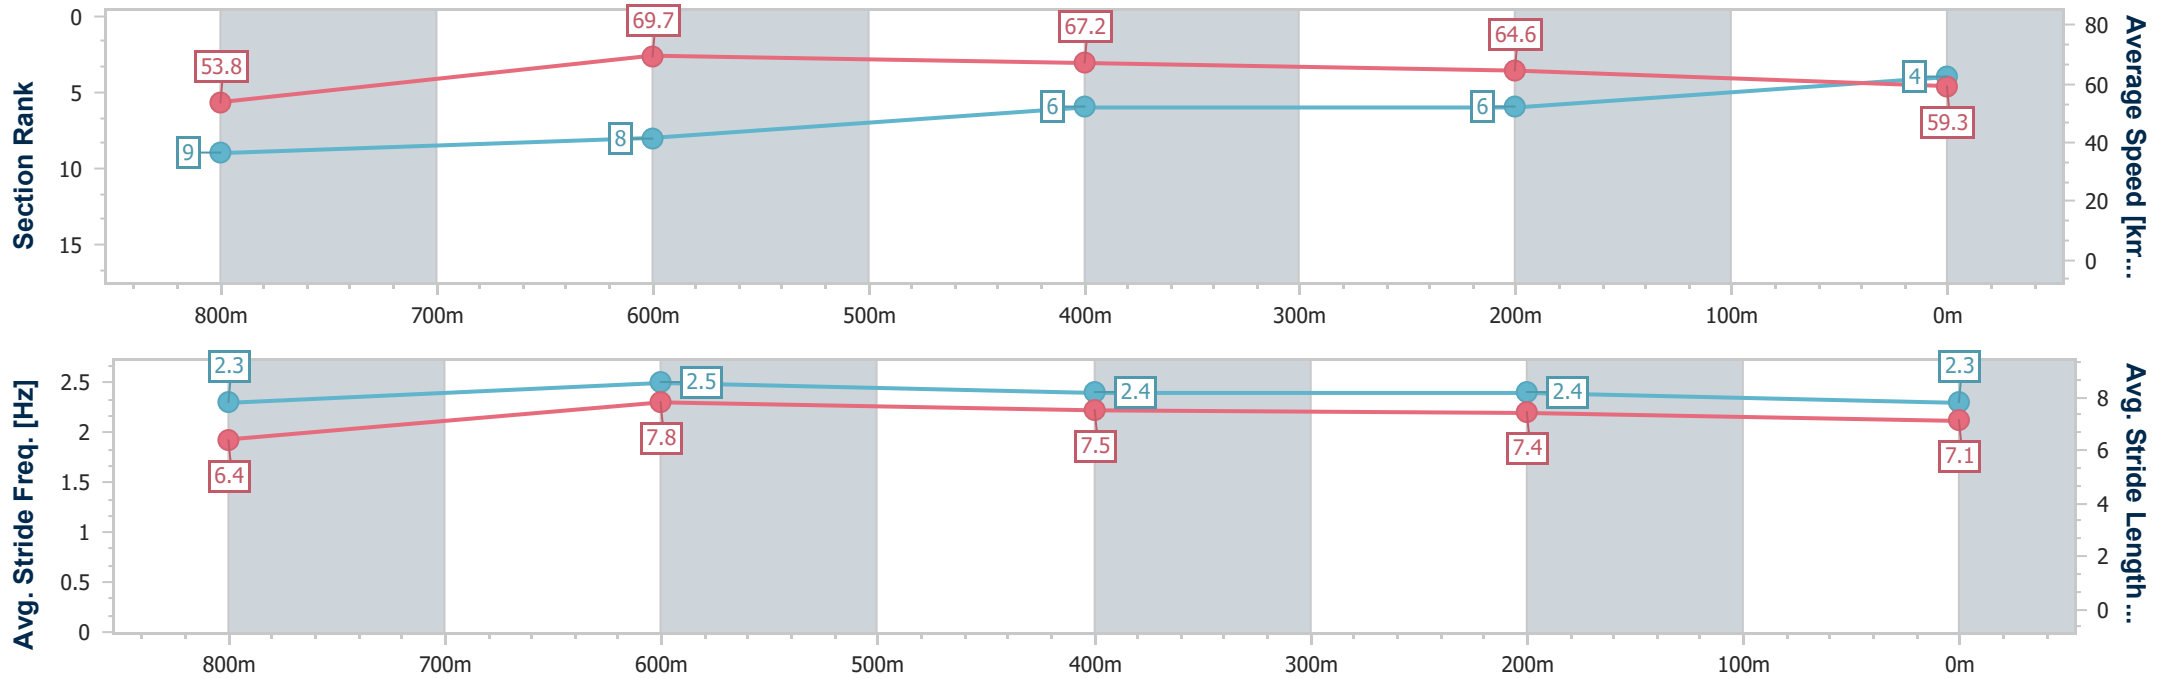

Horse/Jockey Name	Snow Boum
Final Rank	4
Fastest Section Time (Section)	0:10.27 (800m)
Top Speed [km/h] (Section)	70.9 (800m)
Race State	Finished

Sunshine Coast QLD Professional
Race 8: TERRY LUCAS REAL ESTATE Class 1 Handicap - 1000m

22 October 2023 - 17:07

Track Rating: Good 4, Weather: Fine, Rail Position: True

Section	Overall	800m	600m	400m	200m
Section Times	0:57.85 [4] (0:13.46)	0:44.39 [9] (0:10.27)	0:34.12 [8] (0:10.79)	0:23.33 [6] (0:11.15)	0:12.18 [6] (0:12.18)
Average Speed [km/h]	53.8	69.7	67.2	64.6	59.3
Top Speed [km/h]	69.7	70.9	68.9	66.2	63.4
Avg. Dist. to Rail [m]	2.9	1.0	1.3	5.5	3.8
Avg. Stride Freq. [Hz]	2.3	2.5	2.4	2.4	2.3
Avg. Stride Length [m]	6.4	7.8	7.5	7.4	7.1

- [ ] Ranking at each section and finish
- -.-.- No data available at this section
- NA No data available