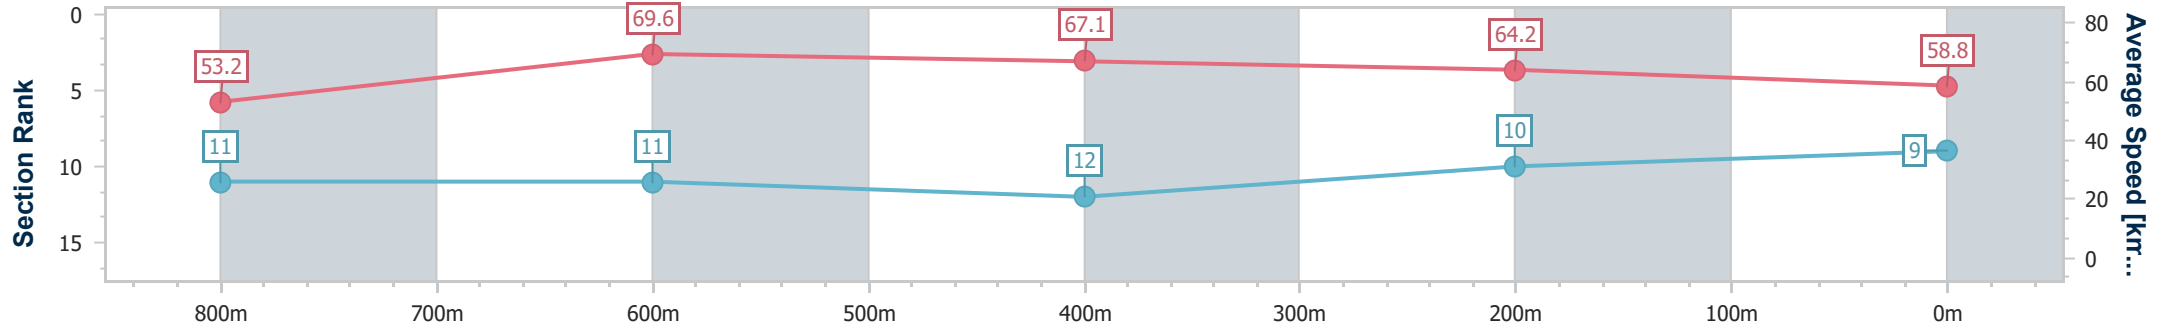

Horse/Jockey Name	March As One
Final Rank	9
Fastest Section Time (Section)	0:10.58 (800m)
Top Speed [km/h] (Section)	70.6 (800m)
Race State	Finished

Sunshine Coast QLD Professional
Race 8: TERRY LUCAS REAL ESTATE Class 1 Handicap - 1000m

22 October 2023 - 17:07

Track Rating: Good 4, Weather: Fine, Rail Position: True

Section	Overall	800m	600m	400m	200m
Section Times	0:58.84 [9] (0:13.55)	0:45.29 [11] (0:10.58)	0:34.71 [11] (0:11.22)	0:23.49 [12] (0:11.21)	0:12.28 [10] (0:12.28)
Average Speed [km/h]	53.2	69.6	67.1	64.2	58.8
Top Speed [km/h]	69.6	70.6	68.2	66.1	61.4
Avg. Dist. to Rail [m]	12.9	5.5	8.0	12.4	13.5
Avg. Stride Freq. [Hz]	2.4	2.5	2.5	2.4	2.3
Avg. Stride Length [m]	6.1	7.8	7.4	7.4	7.0

- [ ] Ranking at each section and finish
- -.-.- No data available at this section
- NA No data available