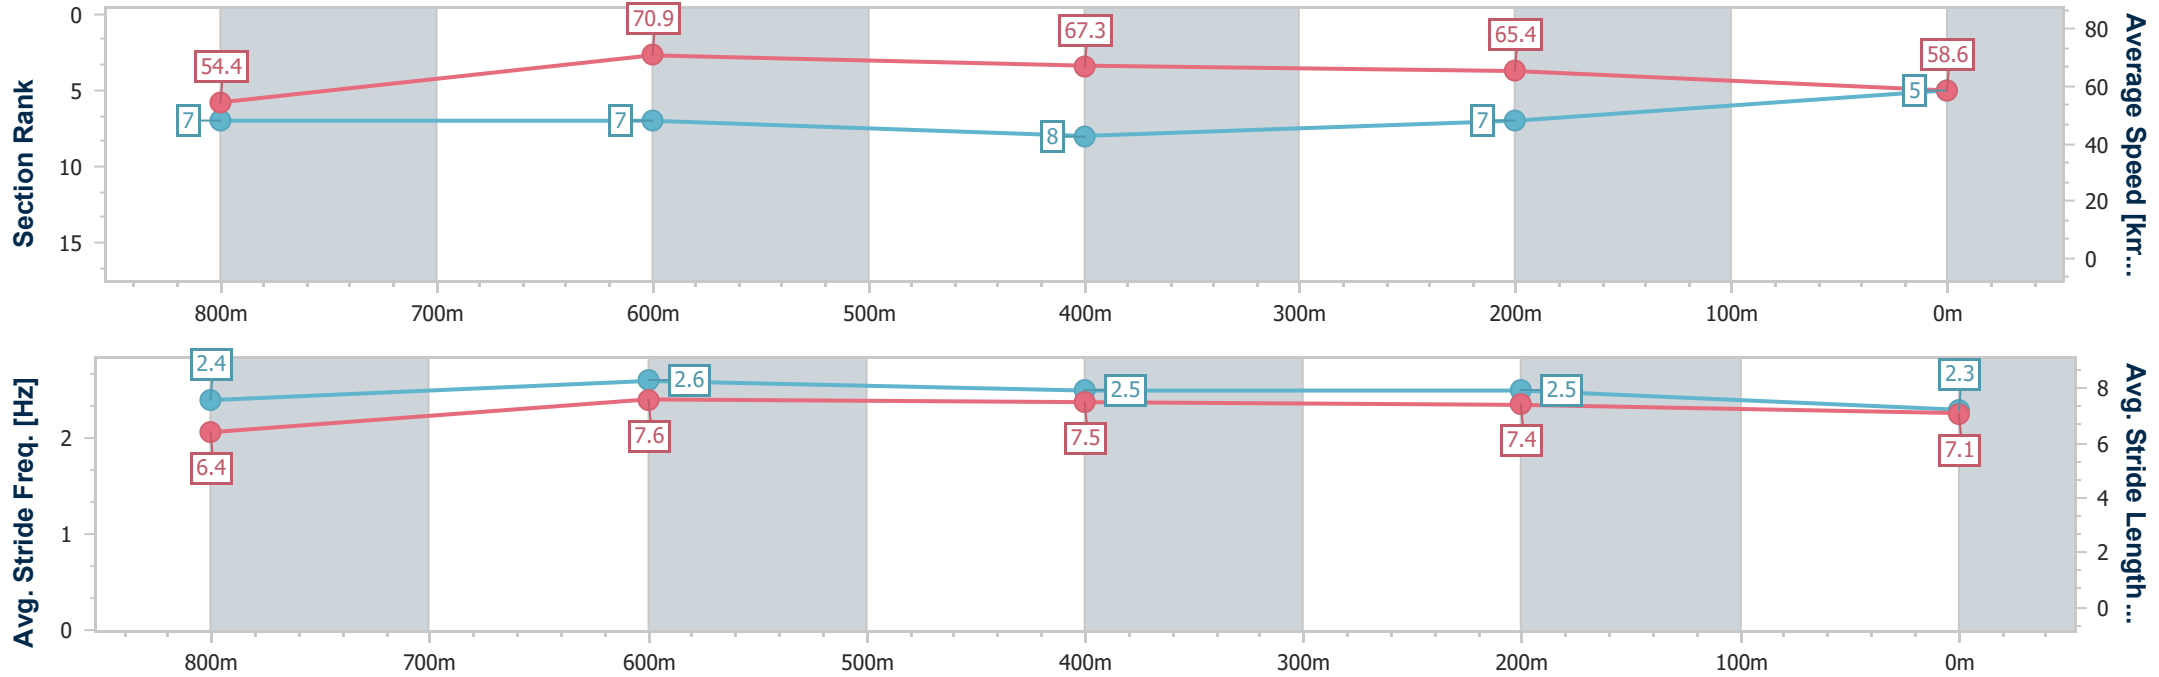

Horse/Jockey Name	Artie Pantz
Final Rank	5
Fastest Section Time (Section)	0:10.27 (800m)
Top Speed [km/h] (Section)	72.1 (800m)
Race State	Finished

Sunshine Coast QLD Professional
Race 8: TERRY LUCAS REAL ESTATE Class 1 Handicap - 1000m

22 October 2023 - 17:07

Track Rating: Good 4, Weather: Fine, Rail Position: True

Section	Overall	800m	600m	400m	200m
Section Times	0:57.99 [5] (0:13.28)	0:44.71 [7] (0:10.27)	0:34.44 [7] (0:11.16)	0:23.28 [8] (0:11.01)	0:12.27 [7] (0:12.27)
Average Speed [km/h]	54.4	70.9	67.3	65.4	58.6
Top Speed [km/h]	70.1	72.1	68.8	67.8	62.8
Avg. Dist. to Rail [m]	10.4	4.1	6.5	12.4	12.6
Avg. Stride Freq. [Hz]	2.4	2.6	2.5	2.5	2.3
Avg. Stride Length [m]	6.4	7.6	7.5	7.4	7.1

- [ ] Ranking at each section and finish
- -.-.- No data available at this section
- NA No data available