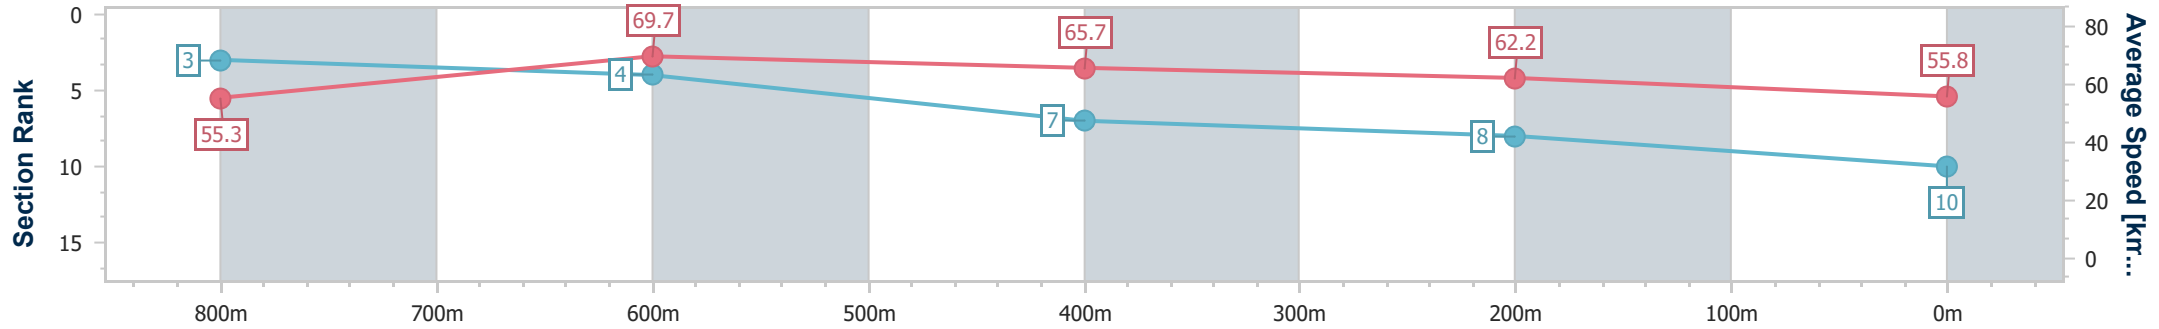

- [] Ranking at each section and finish
- .-.- No data available at this section
- NA No data available

Horse/Jockey Name	Scream Queen
Final Rank	10
Fastest Section Time (Section)	0:10.37 (800m)
Top Speed [km/h] (Section)	71.7 (800m)
Race State	Finished

Sunshine Coast QLD Professional
Race 8: TERRY LUCAS REAL ESTATE Class 1 Handicap - 1000m

22 October 2023 - 17:07

Track Rating: Good 4, Weather: Fine, Rail Position: True

Section	Overall	800m	600m	400m	200m
Section Times	0:59.13 [10] (0:13.03)	0:46.10 [3] (0:10.37)	0:35.73 [4] (0:11.21)	0:24.52 [7] (0:11.62)	0:12.90 [8] (0:12.90)
Average Speed [km/h]	55.3	69.7	65.7	62.2	55.8
Top Speed [km/h]	71.5	71.7	68.9	64.0	60.0
Avg. Dist. to Rail [m]	7.1	2.7	3.9	7.9	8.2
Avg. Stride Freq. [Hz]	2.5	2.6	2.5	2.4	2.3
Avg. Stride Length [m]	6.2	7.6	7.4	7.2	6.7

- [] Ranking at each section and finish
- .-.- No data available at this section
- NA No data available

Horse/Jockey Name	Nothing Silly
Final Rank	11
Fastest Section Time (Section)	0:10.42 (800m)
Top Speed [km/h] (Section)	70.3 (Overall)
Race State	Finished