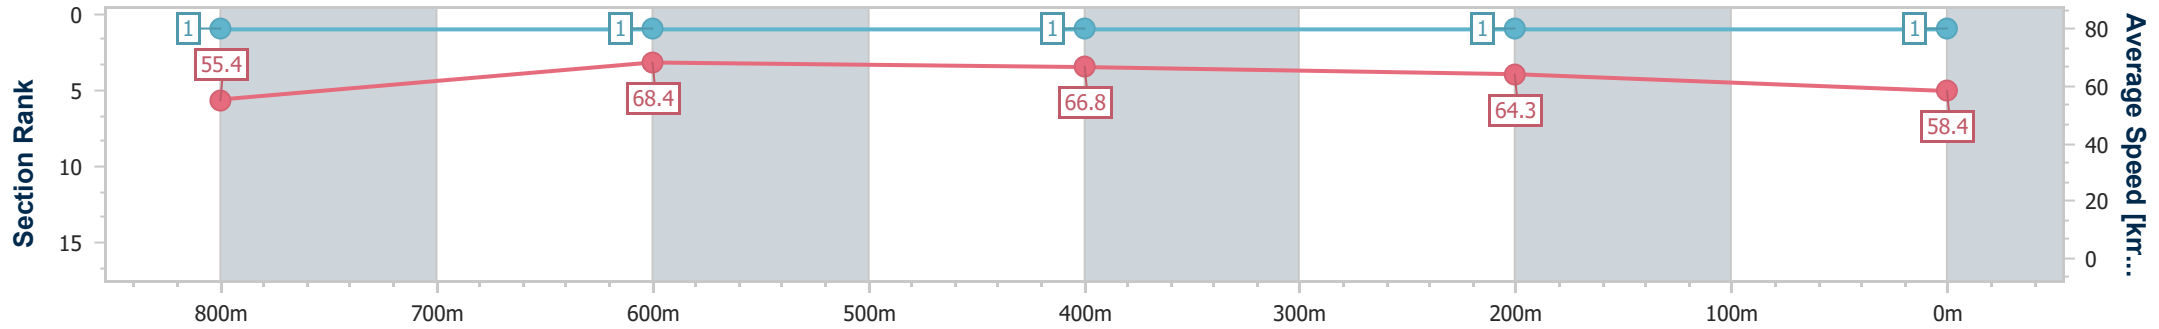

22 October 2023 - 17:07

Track Rating: Good 4, Weather: Fine, Rail Position: True

Section	Overall	800m	600m	400m	200m
Section Times	0:57.50 [1] (0:12.97)	0:44.53 [1] (0:10.07)	0:34.46 [1] (0:10.91)	0:23.55 [1] (0:11.22)	0:12.33 [1] (0:12.33)
Average Speed [km/h]	55.4	68.4	66.8	64.3	58.4
Top Speed [km/h]	72.4	72.4	69.4	64.7	62.1
Avg. Dist. to Rail [m]	8.1	2.1	2.1	5.5	6.3
Avg. Stride Freq. [Hz]	2.4	2.5	2.4	2.4	2.3
Avg. Stride Length [m]	6.4	8.0	7.8	7.6	7.1