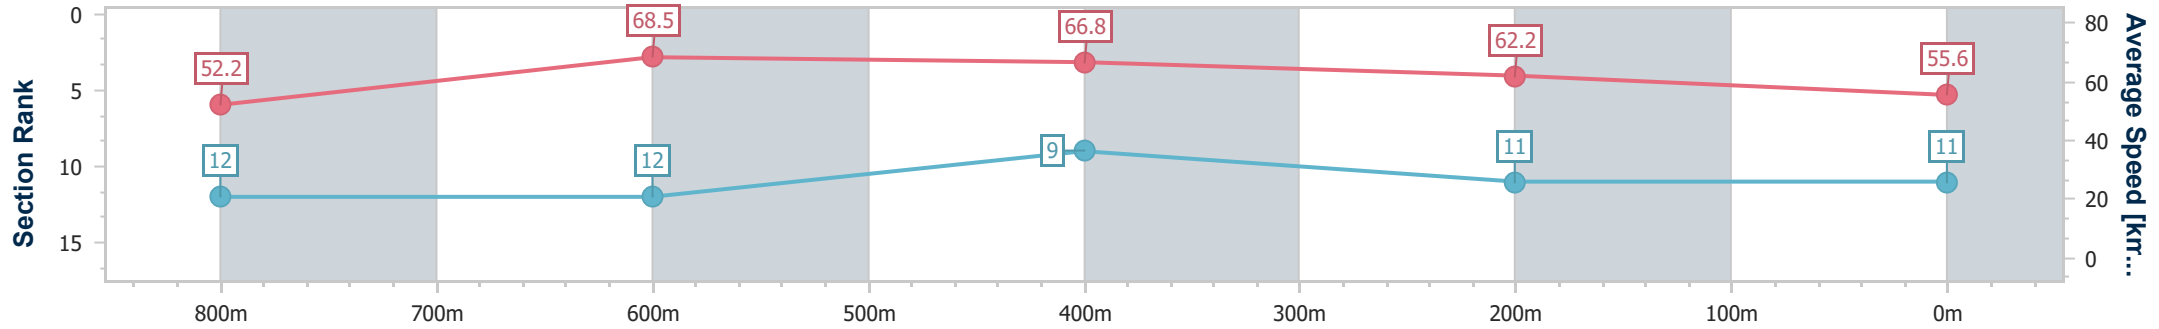

- [] Ranking at each section and finish
- .-.- No data available at this section
- NA No data available

Horse/Jockey Name	Nothing Silly
Final Rank	11
Fastest Section Time (Section)	0:10.42 (800m)
Top Speed [km/h] (Section)	70.3 (Overall)
Race State	Finished

Sunshine Coast QLD Professional
Race 8: TERRY LUCAS REAL ESTATE Class 1 Handicap - 1000m

22 October 2023 - 17:07

Track Rating: Good 4, Weather: Fine, Rail Position: True

Section	Overall	800m	600m	400m	200m
Section Times	0:59.54 [11] (0:13.77)	0:45.77 [12] (0:10.42)	0:35.35 [12] (0:10.84)	0:24.51 [9] (0:11.59)	0:12.92 [11] (0:12.92)
Average Speed [km/h]	52.2	68.5	66.8	62.2	55.6
Top Speed [km/h]	70.3	70.2	68.5	65.7	59.5
Avg. Dist. to Rail [m]	1.0	1.3	1.2	3.9	4.3
Avg. Stride Freq. [Hz]	2.3	2.5	2.5	2.4	2.3
Avg. Stride Length [m]	6.3	7.7	7.5	7.2	6.7