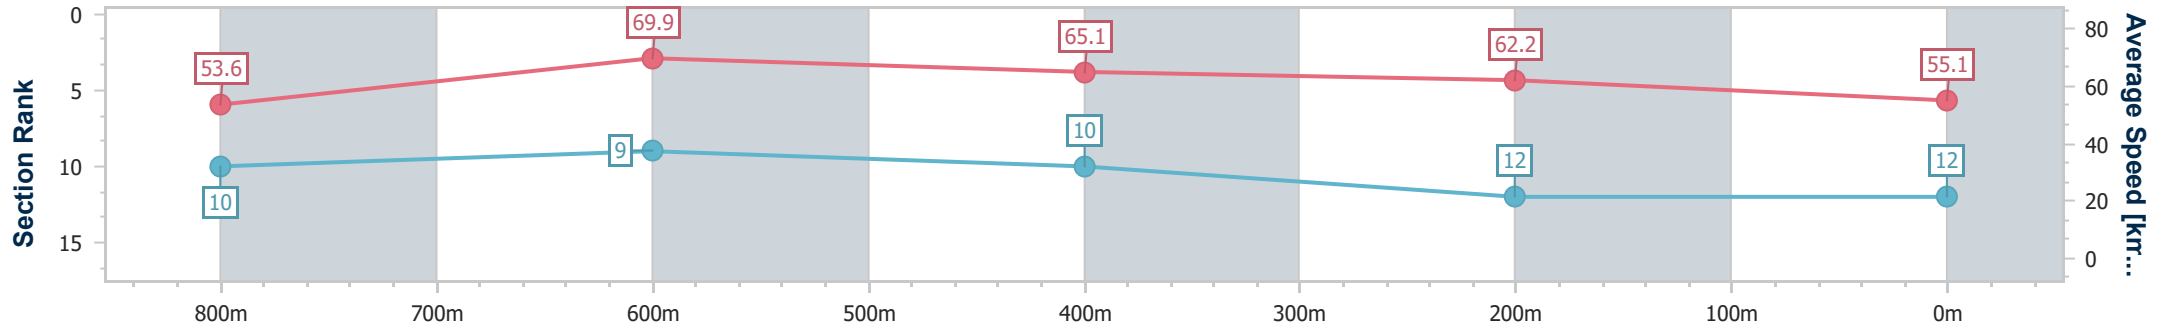

- [] Ranking at each section and finish
- .-.- No data available at this section
- NA No data available

Horse/Jockey Name	Singapore Lady
Final Rank	12
Fastest Section Time (Section)	0:10.36 (800m)
Top Speed [km/h] (Section)	72.2 (Overall)
Race State	Finished

Sunshine Coast QLD Professional
Race 8: TERRY LUCAS REAL ESTATE Class 1 Handicap - 1000m

22 October 2023 - 17:07

Track Rating: Good 4, Weather: Fine, Rail Position: True

Section	Overall	800m	600m	400m	200m
Section Times	0:59.69 [12] (0:13.48)	0:46.21 [10] (0:10.36)	0:35.85 [9] (0:11.20)	0:24.65 [10] (0:11.59)	0:13.06 [12] (0:13.06)
Average Speed [km/h]	53.6	69.9	65.1	62.2	55.1
Top Speed [km/h]	72.2	72.1	67.3	65.0	59.5
Avg. Dist. to Rail [m]	4.5	1.3	2.5	5.6	6.6
Avg. Stride Freq. [Hz]	2.5	2.6	2.5	2.5	2.4
Avg. Stride Length [m]	5.9	7.4	7.1	6.9	6.4