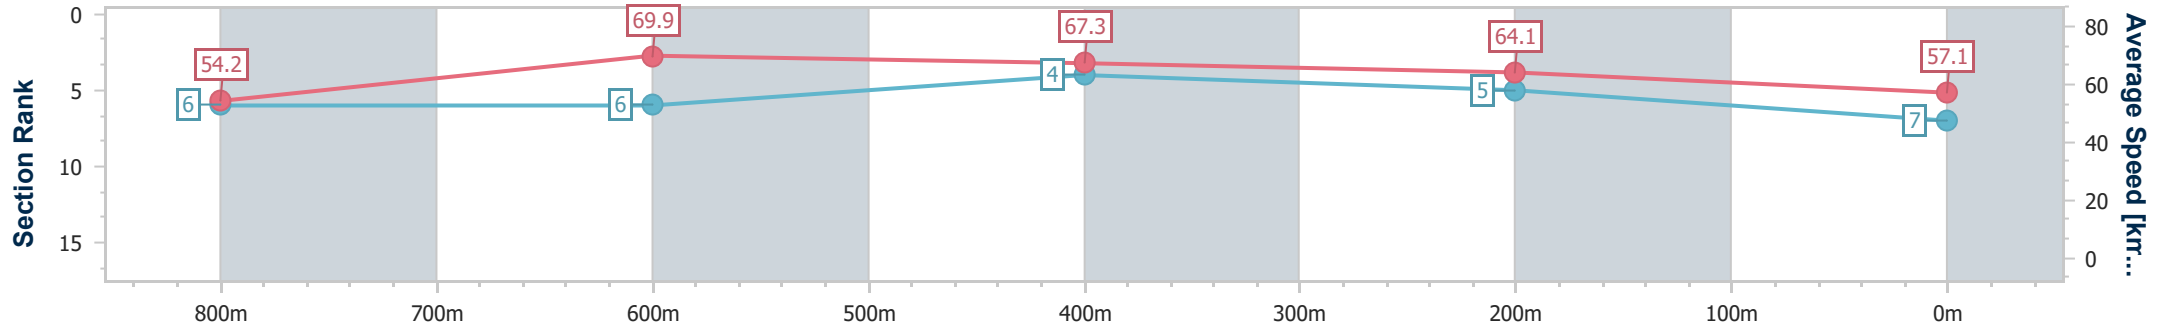

Horse/Jockey Name	Ocean Endeavour
Final Rank	7
Fastest Section Time (Section)	0:10.22 (800m)
Top Speed [km/h] (Section)	71.7 (800m)
Race State	Finished

Sunshine Coast QLD Professional
Race 8: TERRY LUCAS REAL ESTATE Class 1 Handicap - 1000m

22 October 2023 - 17:07

Track Rating: Good 4, Weather: Fine, Rail Position: True

Section	Overall	800m	600m	400m	200m
Section Times	0:58.12 [7] (0:13.27)	0:44.85 [6] (0:10.22)	0:34.63 [6] (0:10.83)	0:23.80 [4] (0:11.22)	0:12.58 [5] (0:12.58)
Average Speed [km/h]	54.2	69.9	67.3	64.1	57.1
Top Speed [km/h]	71.4	71.7	69.7	66.6	61.9
Avg. Dist. to Rail [m]	2.3	1.1	1.8	4.2	3.3
Avg. Stride Freq. [Hz]	2.3	2.5	2.4	2.4	2.3
Avg. Stride Length [m]	6.5	7.9	7.7	7.4	7.0

- [ ] Ranking at each section and finish
- -.-.- No data available at this section
- NA No data available