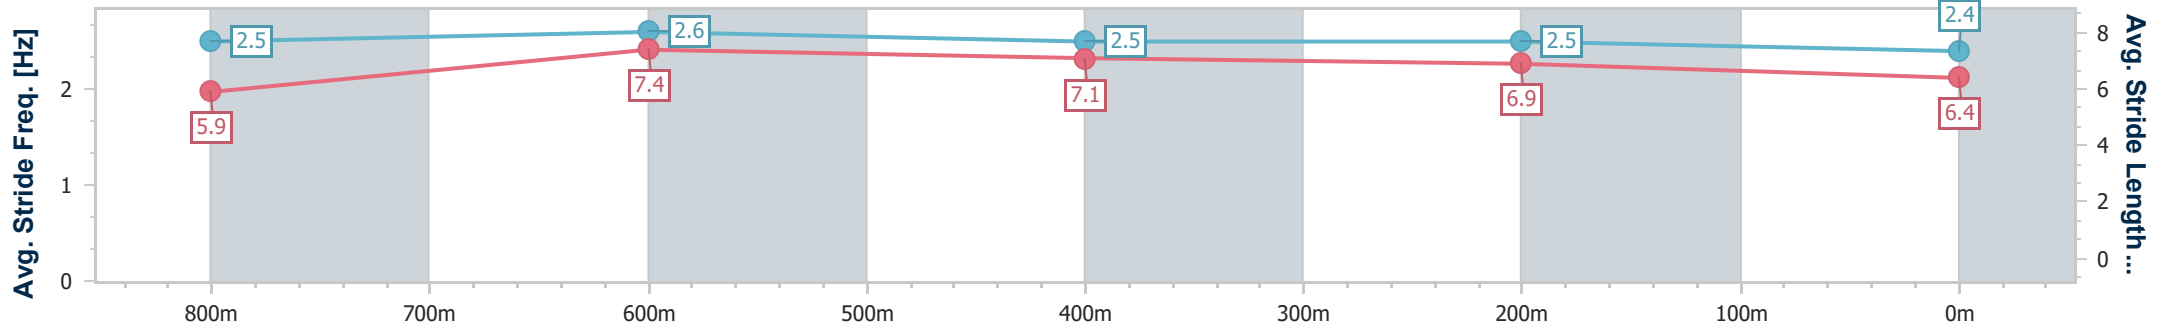

Sunshine Coast QLD Professional
Race 8: TERRY LUCAS REAL ESTATE Class 1 Handicap - 1000m

22 October 2023 - 17:07

Track Rating: Good 4, Weather: Fine, Rail Position: True

Section	Overall	800m	600m	400m	200m
Section Times	0:59.54 [11] (0:13.77)	0:45.77 [12] (0:10.42)	0:35.35 [12] (0:10.84)	0:24.51 [9] (0:11.59)	0:12.92 [11] (0:12.92)
Average Speed [km/h]	52.2	68.5	66.8	62.2	55.6
Top Speed [km/h]	70.3	70.2	68.5	65.7	59.5
Avg. Dist. to Rail [m]	1.0	1.3	1.2	3.9	4.3
Avg. Stride Freq. [Hz]	2.3	2.5	2.5	2.4	2.3
Avg. Stride Length [m]	6.3	7.7	7.5	7.2	6.7

- [] Ranking at each section and finish
- .-.- No data available at this section
- NA No data available

Horse/Jockey Name	Singapore Lady
Final Rank	12
Fastest Section Time (Section)	0:10.36 (800m)
Top Speed [km/h] (Section)	72.2 (Overall)
Race State	Finished

Sunshine Coast QLD Professional
Race 8: TERRY LUCAS REAL ESTATE Class 1 Handicap - 1000m

22 October 2023 - 17:07

Track Rating: Good 4, Weather: Fine, Rail Position: True

Section	Overall	800m	600m	400m	200m
Section Times	0:59.69 [12] (0:13.48)	0:46.21 [10] (0:10.36)	0:35.85 [9] (0:11.20)	0:24.65 [10] (0:11.59)	0:13.06 [12] (0:13.06)
Average Speed [km/h]	53.6	69.9	65.1	62.2	55.1
Top Speed [km/h]	72.2	72.1	67.3	65.0	59.5
Avg. Dist. to Rail [m]	4.5	1.3	2.5	5.6	6.6
Avg. Stride Freq. [Hz]	2.5	2.6	2.5	2.5	2.4
Avg. Stride Length [m]	5.9	7.4	7.1	6.9	6.4

- [] Ranking at each section and finish
- .-.- No data available at this section
- NA No data available