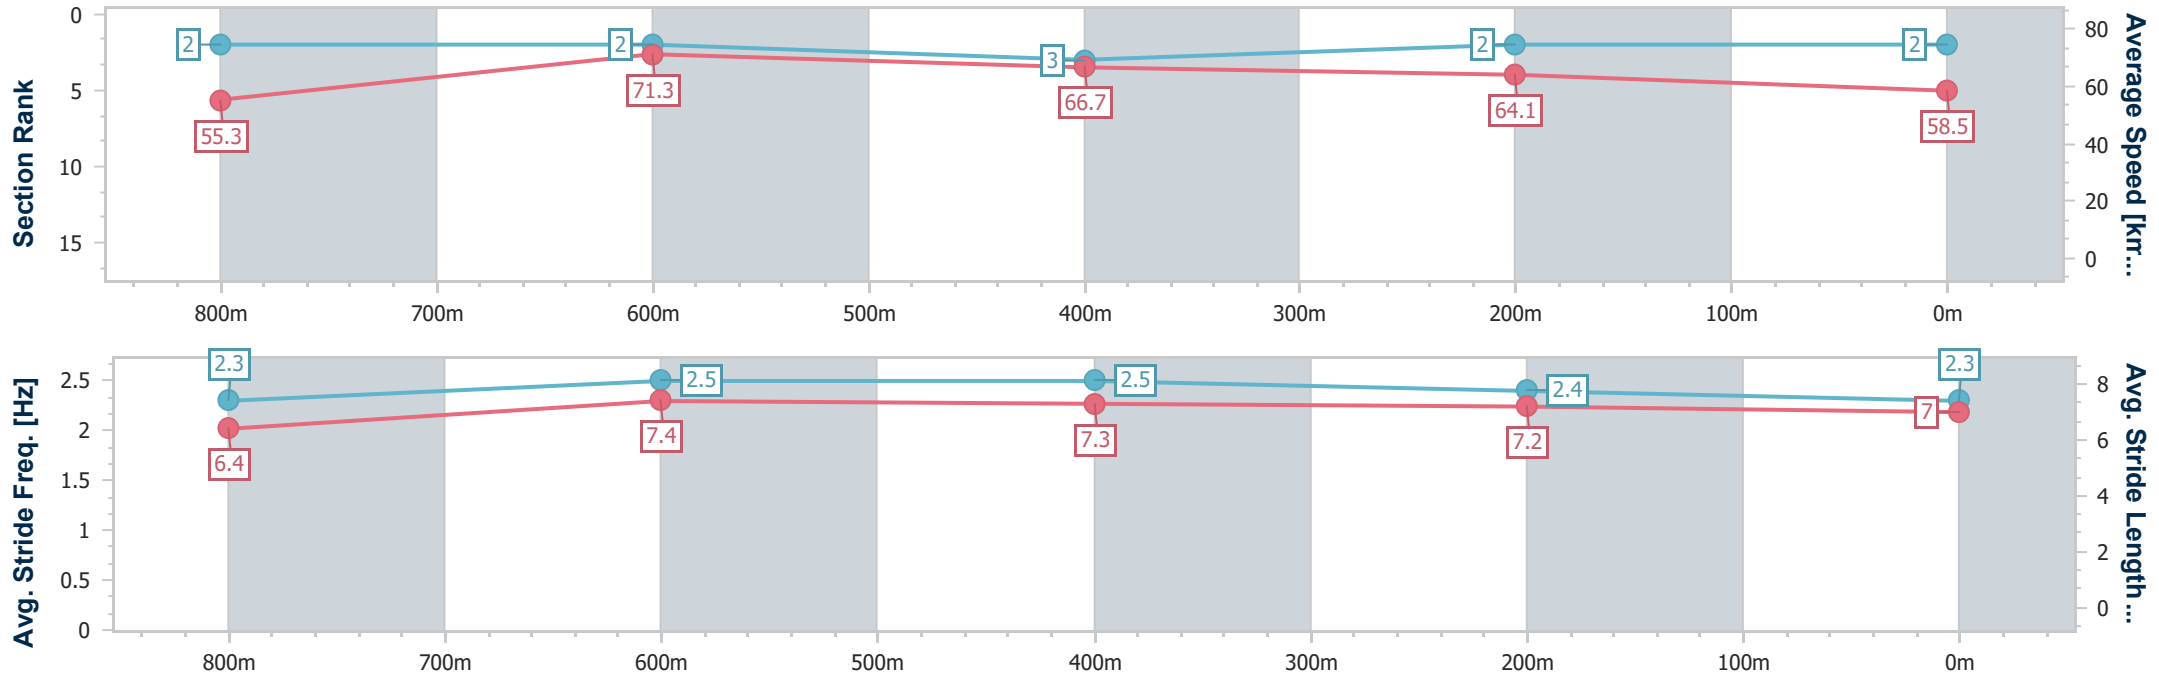

Horse/Jockey Name	Rafale Jolie
Final Rank	2
Fastest Section Time (Section)	0:10.14 (800m)
Top Speed [km/h] (Section)	72.0 (Overall)
Race State	Finished

Sunshine Coast QLD Professional
Race 8: TERRY LUCAS REAL ESTATE Class 1 Handicap - 1000m

22 October 2023 - 17:07

Track Rating: Good 4, Weather: Fine, Rail Position: True

Section	Overall	800m	600m	400m	200m
Section Times	0:57.68 [2] (0:12.99)	0:44.69 [2] (0:10.14)	0:34.55 [2] (0:11.03)	0:23.52 [3] (0:11.24)	0:12.28 [2] (0:12.28)
Average Speed [km/h]	55.3	71.3	66.7	64.1	58.5
Top Speed [km/h]	72.0	72.0	69.1	67.1	61.9
Avg. Dist. to Rail [m]	1.8	1.2	3.6	5.7	5.4
Avg. Stride Freq. [Hz]	2.3	2.5	2.5	2.4	2.3
Avg. Stride Length [m]	6.4	7.4	7.3	7.2	7.0

- [ ] Ranking at each section and finish
- -.-.- No data available at this section
- NA No data available