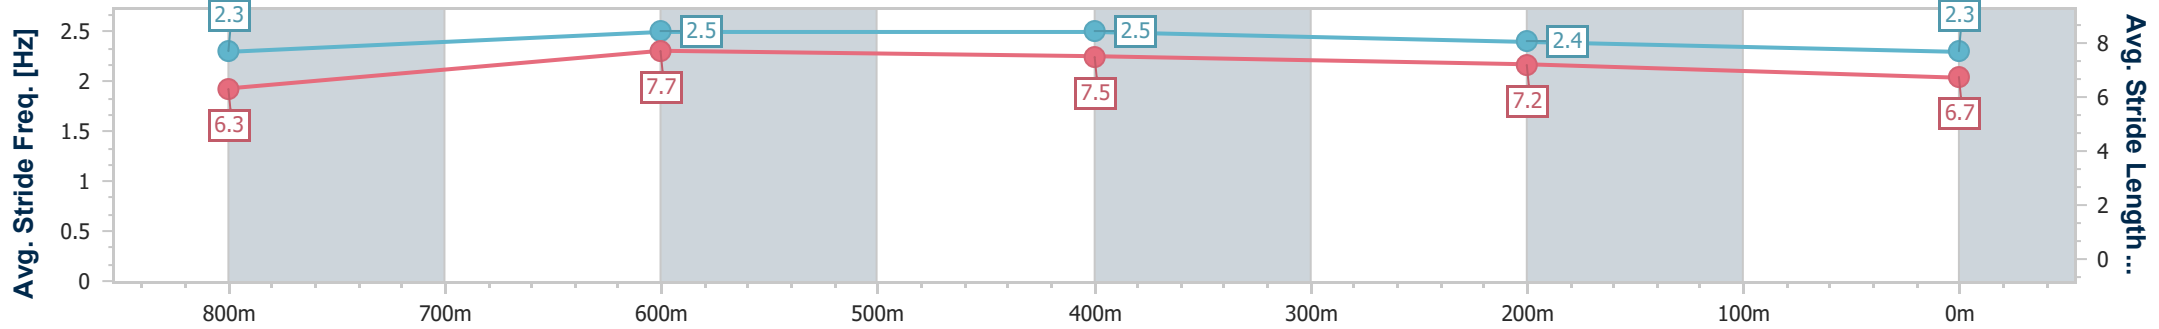

- [] Ranking at each section and finish
- .-.- No data available at this section
- NA No data available

Horse/Jockey Name	Nothing Silly
Final Rank	11
Fastest Section Time (Section)	0:10.42 (800m)
Top Speed [km/h] (Section)	70.3 (Overall)
Race State	Finished

Sunshine Coast QLD Professional
Race 8: TERRY LUCAS REAL ESTATE Class 1 Handicap - 1000m

22 October 2023 - 17:07

Track Rating: Good 4, Weather: Fine, Rail Position: True

Section	Overall	800m	600m	400m	200m
Section Times	0:59.54 [11] (0:13.77)	0:45.77 [12] (0:10.42)	0:35.35 [12] (0:10.84)	0:24.51 [9] (0:11.59)	0:12.92 [11] (0:12.92)
Average Speed [km/h]	52.2	68.5	66.8	62.2	55.6
Top Speed [km/h]	70.3	70.2	68.5	65.7	59.5
Avg. Dist. to Rail [m]	1.0	1.3	1.2	3.9	4.3
Avg. Stride Freq. [Hz]	2.3	2.5	2.5	2.4	2.3
Avg. Stride Length [m]	6.3	7.7	7.5	7.2	6.7