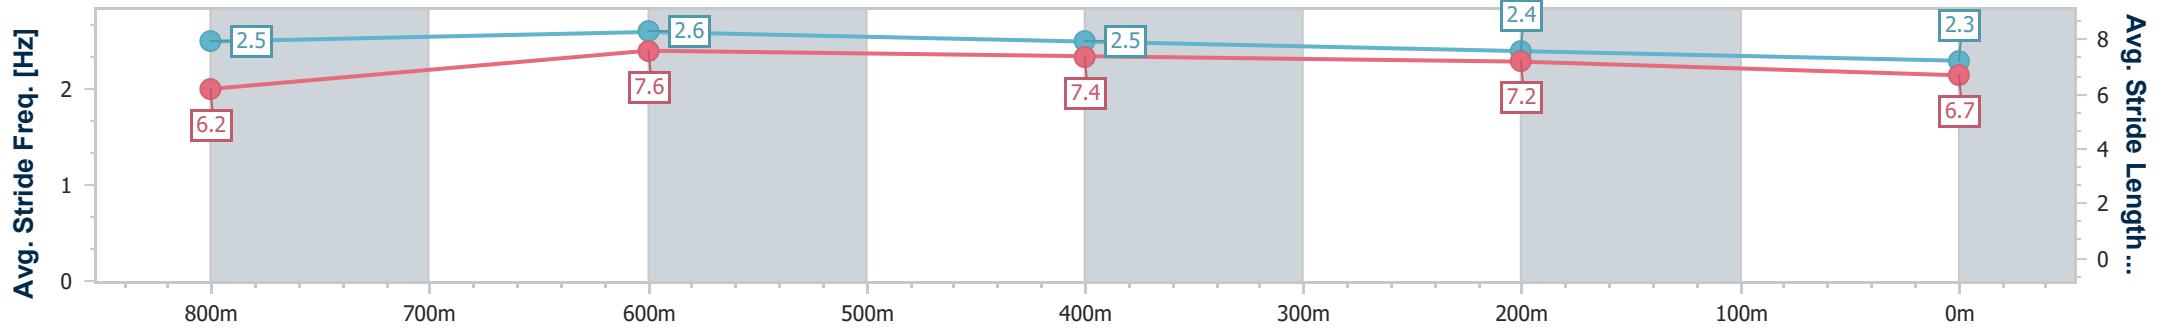

- [] Ranking at each section and finish
- .-.- No data available at this section
- NA No data available

Horse/Jockey Name	Scream Queen
Final Rank	10
Fastest Section Time (Section)	0:10.37 (800m)
Top Speed [km/h] (Section)	71.7 (800m)
Race State	Finished

Sunshine Coast QLD Professional
Race 8: TERRY LUCAS REAL ESTATE Class 1 Handicap - 1000m

22 October 2023 - 17:07

Track Rating: Good 4, Weather: Fine, Rail Position: True

Section	Overall	800m	600m	400m	200m
Section Times	0:59.13 [10] (0:13.03)	0:46.10 [3] (0:10.37)	0:35.73 [4] (0:11.21)	0:24.52 [7] (0:11.62)	0:12.90 [8] (0:12.90)
Average Speed [km/h]	55.3	69.7	65.7	62.2	55.8
Top Speed [km/h]	71.5	71.7	68.9	64.0	60.0
Avg. Dist. to Rail [m]	7.1	2.7	3.9	7.9	8.2
Avg. Stride Freq. [Hz]	2.5	2.6	2.5	2.4	2.3
Avg. Stride Length [m]	6.2	7.6	7.4	7.2	6.7