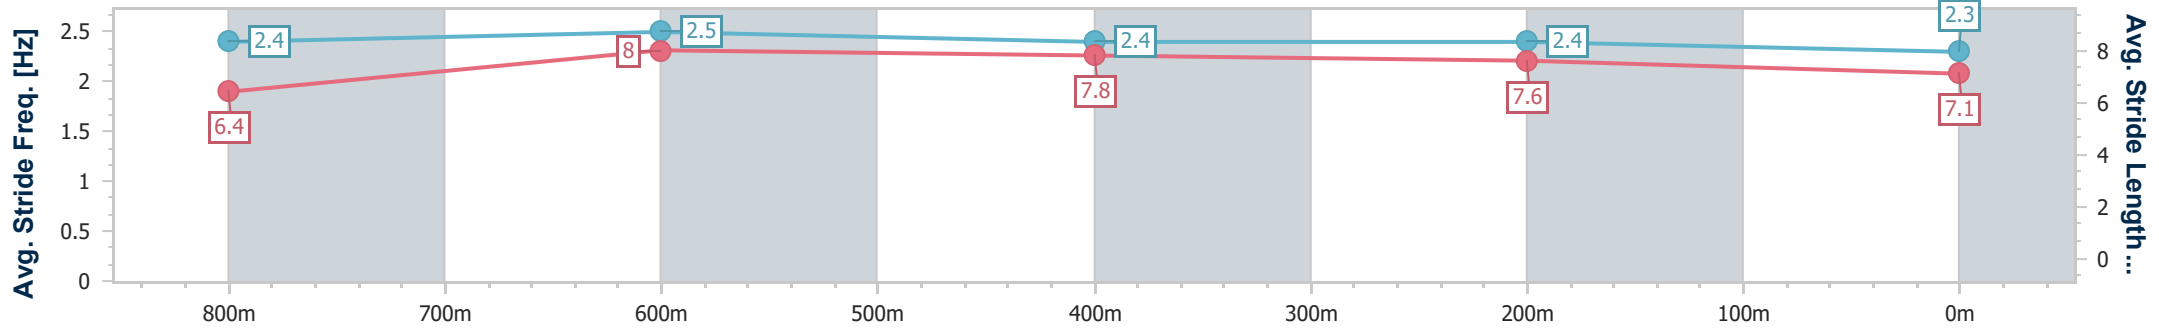

22 October 2023 - 17:07

Track Rating: Good 4, Weather: Fine, Rail Position: True

Section	Overall	800m	600m	400m	200m
Section Times	0:57.50 [1] (0:12.97)	0:44.53 [1] (0:10.07)	0:34.46 [1] (0:10.91)	0:23.55 [1] (0:11.22)	0:12.33 [1] (0:12.33)
Average Speed [km/h]	55.4	68.4	66.8	64.3	58.4
Top Speed [km/h]	72.4	72.4	69.4	64.7	62.1
Avg. Dist. to Rail [m]	8.1	2.1	2.1	5.5	6.3
Avg. Stride Freq. [Hz]	2.4	2.5	2.4	2.4	2.3
Avg. Stride Length [m]	6.4	8.0	7.8	7.6	7.1