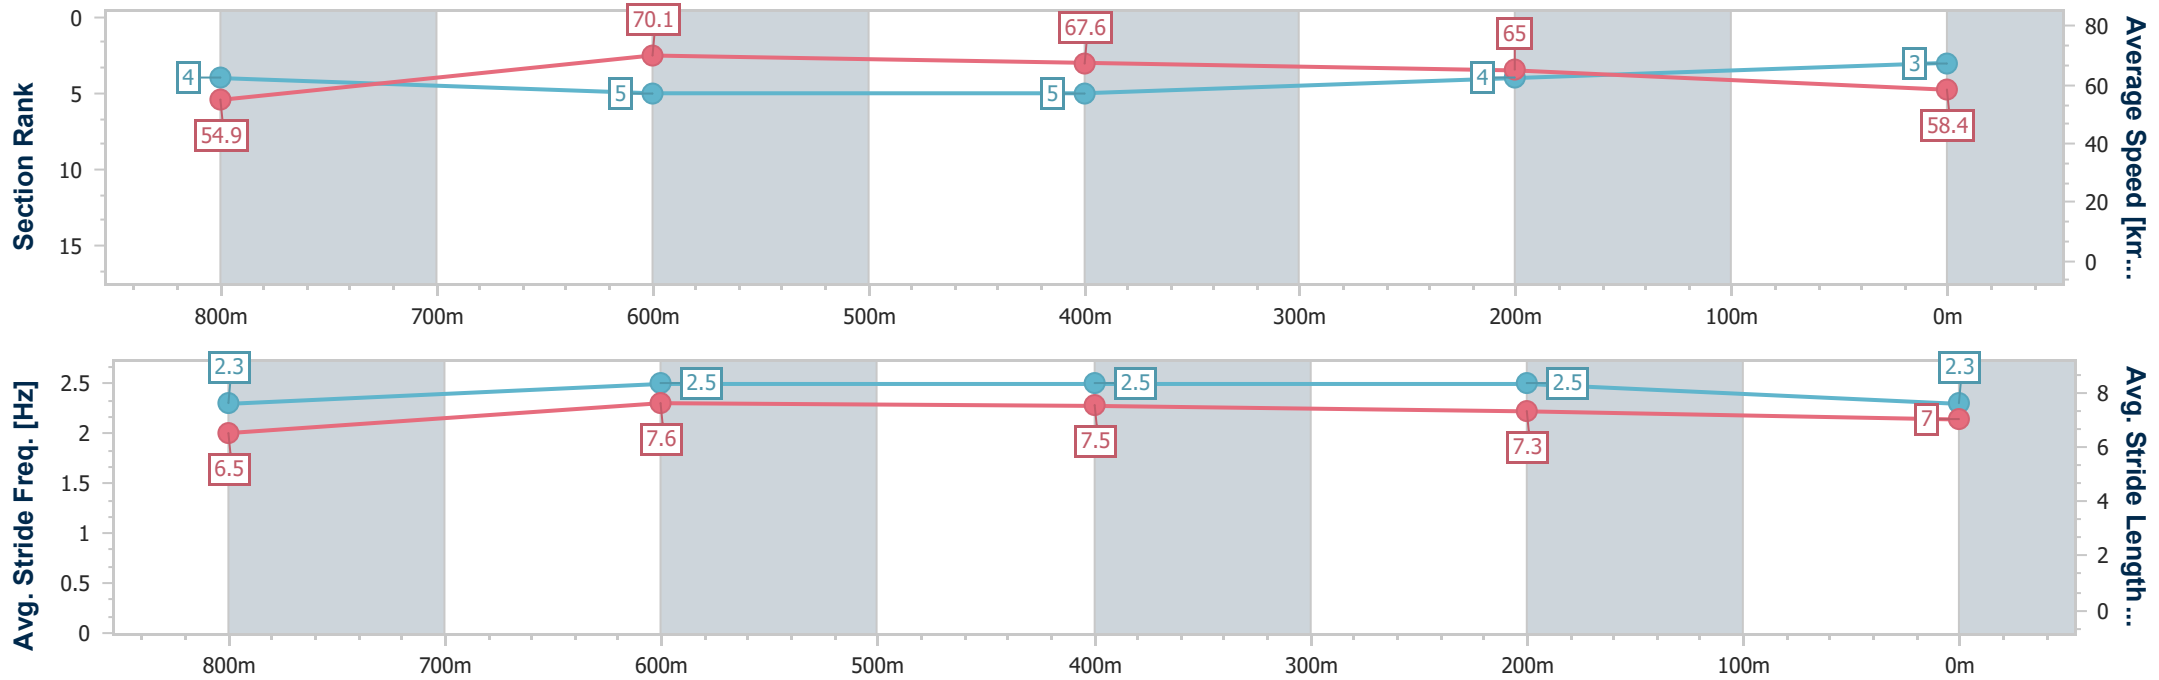

Horse/Jockey Name	Everlasting Stars
Final Rank	3
Fastest Section Time (Section)	0:10.38 (800m)
Top Speed [km/h] (Section)	70.8 (800m)
Race State	Finished

Sunshine Coast QLD Professional
Race 8: TERRY LUCAS REAL ESTATE Class 1 Handicap - 1000m

22 October 2023 - 17:07

Track Rating: Good 4, Weather: Fine, Rail Position: True

Section	Overall	800m	600m	400m	200m
Section Times	0:57.80 [3] (0:13.10)	0:44.70 [4] (0:10.38)	0:34.32 [5] (0:10.87)	0:23.45 [5] (0:11.13)	0:12.32 [4] (0:12.32)
Average Speed [km/h]	54.9	70.1	67.6	65.0	58.4
Top Speed [km/h]	69.8	70.8	68.9	66.6	61.8
Avg. Dist. to Rail [m]	5.8	2.8	3.8	9.0	10.0
Avg. Stride Freq. [Hz]	2.3	2.5	2.5	2.5	2.3
Avg. Stride Length [m]	6.5	7.6	7.5	7.3	7.0

- [ ] Ranking at each section and finish
- -.-.- No data available at this section
- NA No data available