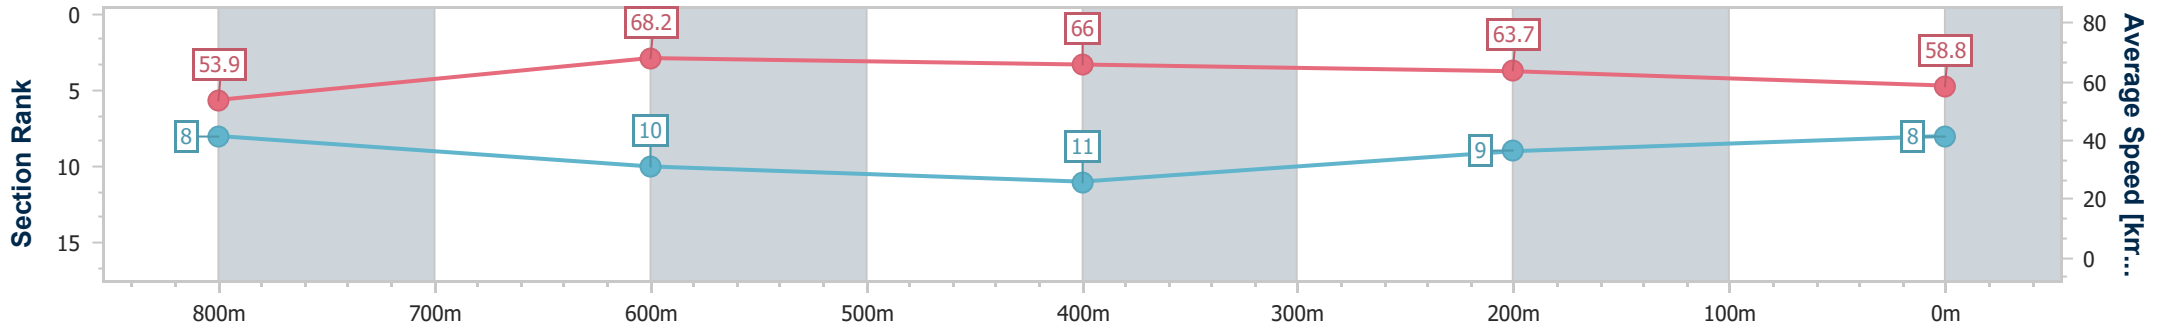

Horse/Jockey Name	D'esprit
Final Rank	8
Fastest Section Time (Section)	0:10.71 (800m)
Top Speed [km/h] (Section)	70.3 (Overall)
Race State	Finished

Sunshine Coast QLD Professional
Race 8: TERRY LUCAS REAL ESTATE Class 1 Handicap - 1000m

22 October 2023 - 17:07

Track Rating: Good 4, Weather: Fine, Rail Position: True

Section	Overall	800m	600m	400m	200m
Section Times	0:58.74 [8] (0:13.36)	0:45.38 [8] (0:10.71)	0:34.67 [10] (0:11.14)	0:23.53 [11] (0:11.30)	0:12.23 [9] (0:12.23)
Average Speed [km/h]	53.9	68.2	66.0	63.7	58.8
Top Speed [km/h]	70.3	69.5	67.9	65.7	61.2
Avg. Dist. to Rail [m]	7.2	4.0	3.9	7.4	8.6
Avg. Stride Freq. [Hz]	2.3	2.4	2.4	2.4	2.3
Avg. Stride Length [m]	6.6	7.7	7.6	7.5	7.2

- [ ] Ranking at each section and finish
- -.-.- No data available at this section
- NA No data available