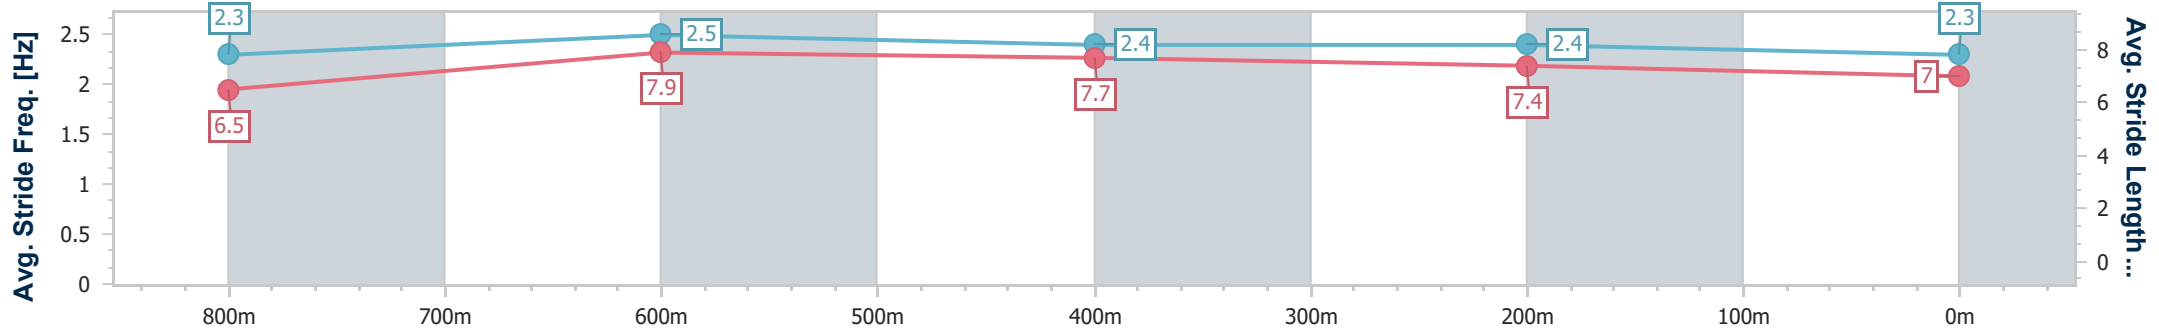

Horse/Jockey Name	Ocean Endeavour
Final Rank	7
Fastest Section Time (Section)	0:10.22 (800m)
Top Speed [km/h] (Section)	71.7 (800m)
Race State	Finished

Sunshine Coast QLD Professional
Race 8: TERRY LUCAS REAL ESTATE Class 1 Handicap - 1000m

22 October 2023 - 17:07

Track Rating: Good 4, Weather: Fine, Rail Position: True

Section	Overall	800m	600m	400m	200m
Section Times	0:58.12 [7] (0:13.27)	0:44.85 [6] (0:10.22)	0:34.63 [6] (0:10.83)	0:23.80 [4] (0:11.22)	0:12.58 [5] (0:12.58)
Average Speed [km/h]	54.2	69.9	67.3	64.1	57.1
Top Speed [km/h]	71.4	71.7	69.7	66.6	61.9
Avg. Dist. to Rail [m]	2.3	1.1	1.8	4.2	3.3
Avg. Stride Freq. [Hz]	2.3	2.5	2.4	2.4	2.3
Avg. Stride Length [m]	6.5	7.9	7.7	7.4	7.0

- [ ] Ranking at each section and finish
- -.-.- No data available at this section
- NA No data available