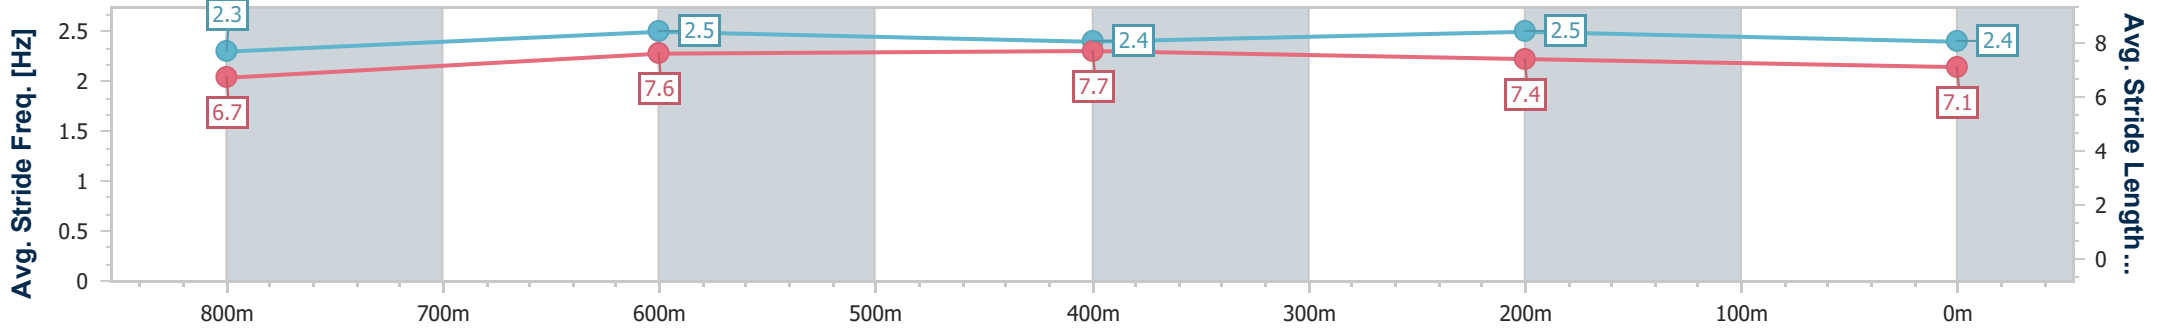

Race 2: STEAMATIC RATINGS BAND 0 - 65 Handicap - 1000m

25 October 2023 - 13:18

Track Rating: Good 4, Weather: Fine, Rail Position: +10m Entire

BRISBANE RACING CLUB

Section	Overall	800m	600m	400m	200m
Section Times	0:57.46 [1] (0:13.11)	0:44.35 [1] (0:10.64)	0:33.71 [1] (0:10.71)	0:23.00 [1] (0:11.00)	0:12.00 [1] (0:12.00)
Average Speed [km/h]	55.4	67.8	67.5	65.5	60.0
Top Speed [km/h]	68.0	69.2	68.2	67.6	62.9
Avg. Dist. to Rail [m]	3.2	1.3	0.4	1.4	1.9
Avg. Stride Freq. [Hz]	2.3	2.5	2.4	2.5	2.4
Avg. Stride Length [m]	6.7	7.6	7.7	7.4	7.1