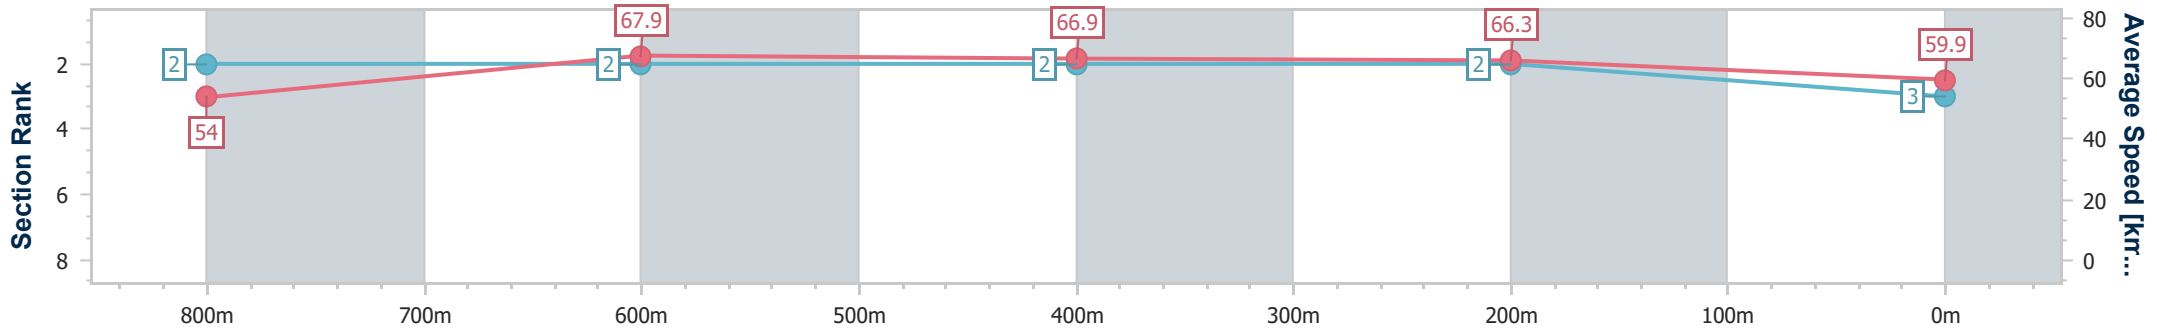

Eagle Farm QLD Professional

Race 2: STEAMATIC RATINGS BAND 0 - 65 Handicap - 1000m

25 October 2023 - 13:18

Track Rating: Good 4, Weather: Fine, Rail Position: +10m Entire

BRISBANE RACING CLUB

Section	Overall	800m	600m	400m	200m
Section Times	0:57.73 [3] (0:13.41)	0:44.32 [2] (0:10.68)	0:33.64 [2] (0:10.77)	0:22.87 [2] (0:10.88)	0:11.99 [2] (0:11.99)
Average Speed [km/h]	54.0	67.9	66.9	66.3	59.9
Top Speed [km/h]	68.3	69.0	68.4	68.0	64.0
Avg. Dist. to Rail [m]	0.9	1.3	0.9	2.1	2.5
Avg. Stride Freq. [Hz]	2.2	2.3	2.3	2.3	2.1
Avg. Stride Length [m]	6.7	8.3	8.2	8.1	7.8