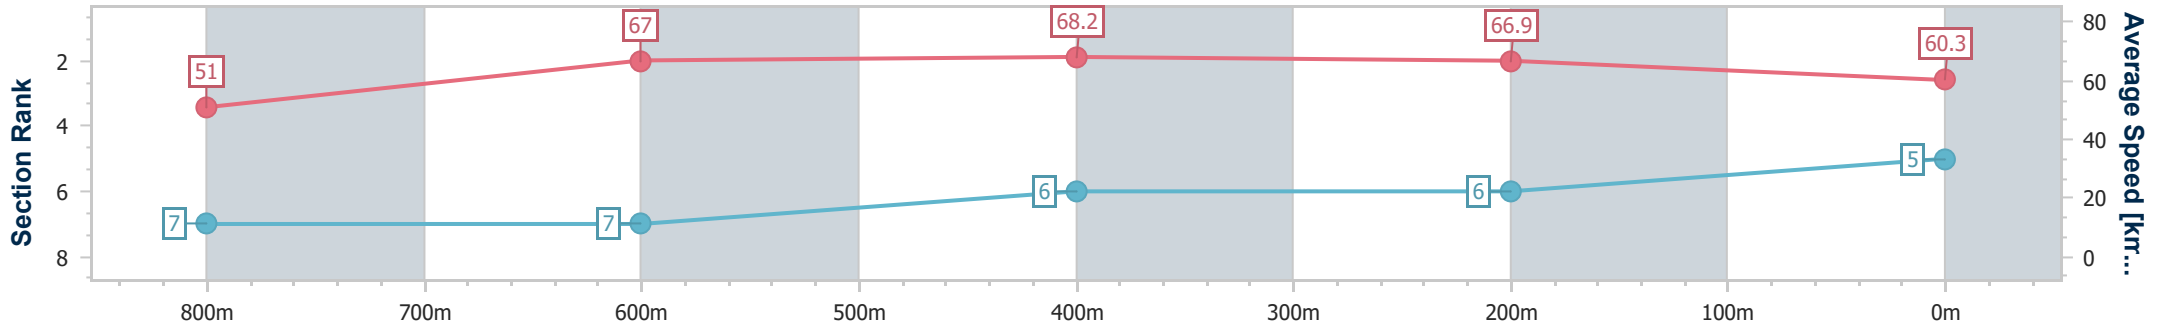

Eagle Farm QLD Professional

Race 2: STEAMATIC RATINGS BAND 0 - 65 Handicap - 1000m

25 October 2023 - 13:18

Track Rating: Good 4, Weather: Fine, Rail Position: +10m Entire

BRISBANE RACING CLUB

Section	Overall	800m	600m	400m	200m
Section Times	0:58.12 [5] (0:14.07)	0:44.05 [7] (0:10.79)	0:33.26 [7] (0:10.58)	0:22.68 [6] (0:10.75)	0:11.93 [6] (0:11.93)
Average Speed [km/h]	51.0	67.0	68.2	66.9	60.3
Top Speed [km/h]	67.9	68.0	70.1	68.8	64.5
Avg. Dist. to Rail [m]	2.6	0.4	0.8	5.8	6.7
Avg. Stride Freq. [Hz]	2.3	2.5	2.6	2.5	2.4
Avg. Stride Length [m]	6.1	7.4	7.3	7.3	7.0