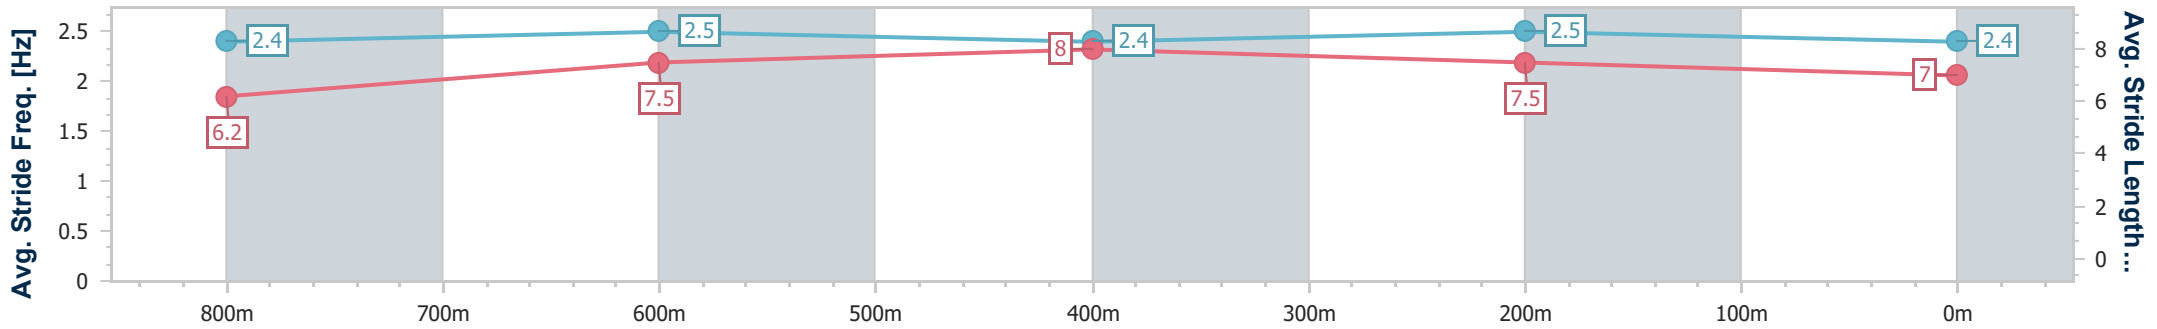

Eagle Farm QLD Professional

Race 2: STEAMATIC RATINGS BAND 0 - 65 Handicap - 1000m

25 October 2023 - 13:18

Track Rating: Good 4, Weather: Fine, Rail Position: +10m Entire

BRISBANE RACING CLUB

Section	Overall	800m	600m	400m	200m
Section Times	0:57.68 [2] (0:13.71)	0:43.97 [4] (0:10.53)	0:33.44 [3] (0:10.75)	0:22.69 [3] (0:10.92)	0:11.77 [3] (0:11.77)
Average Speed [km/h]	52.6	68.3	67.8	65.8	61.1
Top Speed [km/h]	66.3	69.8	69.9	67.2	65.3
Avg. Dist. to Rail [m]	0.5	0.7	2.6	3.7	2.9
Avg. Stride Freq. [Hz]	2.4	2.5	2.4	2.5	2.4
Avg. Stride Length [m]	6.2	7.5	8.0	7.5	7.0