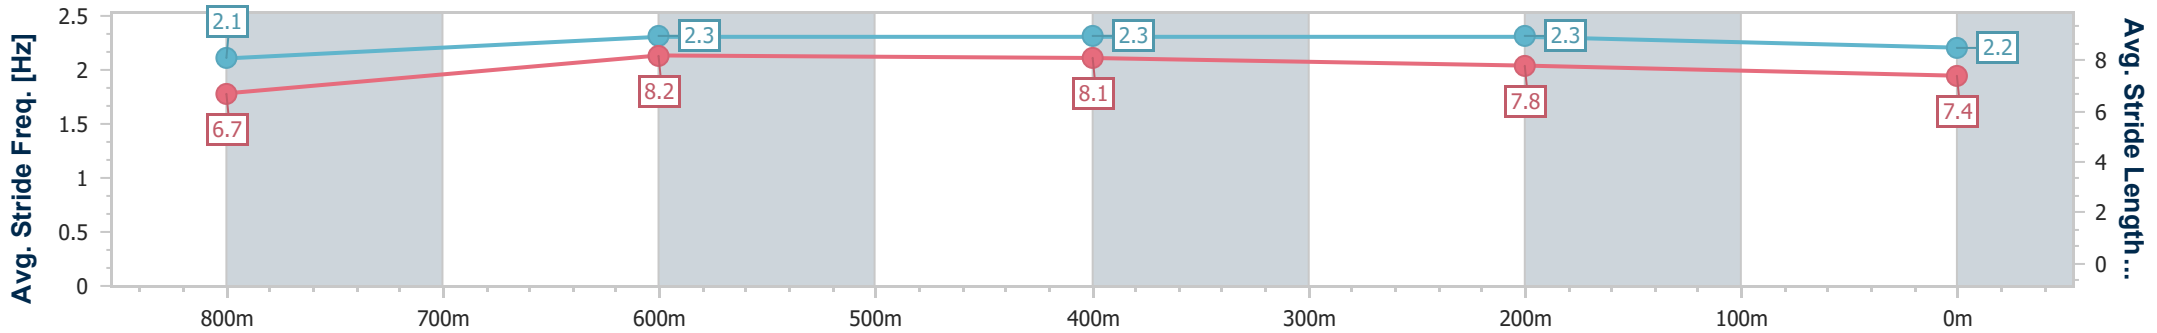

- [] Ranking at each section and finish
- .-.- No data available at this section
- NA No data available

Horse/Jockey Name	Birmingham
Final Rank	7
Fastest Section Time (Section)	0:10.76 (800m)
Top Speed [km/h] (Section)	69.1 (800m)
Race State	Finished

Eagle Farm QLD Professional

Race 2: STEAMATIC RATINGS BAND 0 - 65 Handicap - 1000m

25 October 2023 - 13:18

Track Rating: Good 4, Weather: Fine, Rail Position: +10m Entire

BRISBANE RACING CLUB

Section	Overall	800m	600m	400m	200m
Section Times	0:58.88 [7] (0:13.95)	0:44.93 [6] (0:10.76)	0:34.17 [6] (0:10.84)	0:23.33 [7] (0:11.12)	0:12.21 [7] (0:12.21)
Average Speed [km/h]	52.0	67.5	67.7	64.6	58.9
Top Speed [km/h]	66.9	69.1	68.9	66.6	61.7
Avg. Dist. to Rail [m]	4.8	2.0	4.1	6.4	4.8
Avg. Stride Freq. [Hz]	2.1	2.3	2.3	2.3	2.2
Avg. Stride Length [m]	6.7	8.2	8.1	7.8	7.4

- [] Ranking at each section and finish
- .-.- No data available at this section
- NA No data available