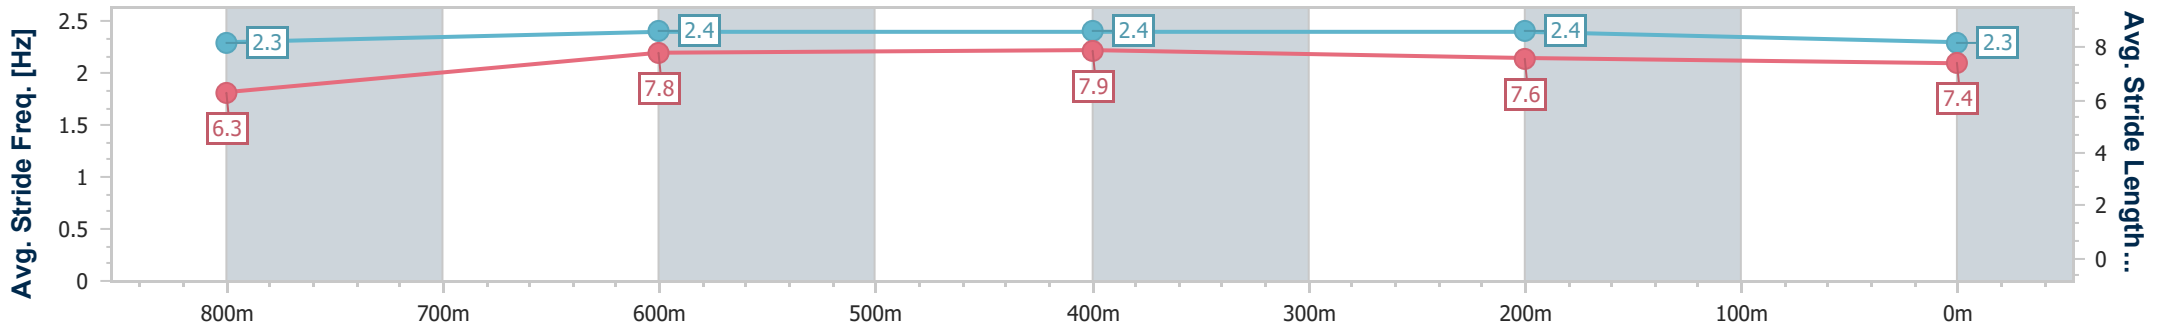

Eagle Farm QLD Professional

Race 2: STEAMATIC RATINGS BAND 0 - 65 Handicap - 1000m

25 October 2023 - 13:18

Track Rating: Good 4, Weather: Fine, Rail Position: +10m Entire

BRISBANE RACING CLUB

Section	Overall	800m	600m	400m	200m
Section Times	0:58.15 [6] (0:13.77)	0:44.38 [5] (0:10.75)	0:33.63 [5] (0:10.62)	0:23.01 [5] (0:10.89)	0:12.12 [5] (0:12.12)
Average Speed [km/h]	52.6	67.2	68.9	65.9	59.6
Top Speed [km/h]	67.3	70.6	70.7	68.8	62.9
Avg. Dist. to Rail [m]	3.2	1.4	2.9	4.9	3.3
Avg. Stride Freq. [Hz]	2.3	2.4	2.4	2.4	2.3
Avg. Stride Length [m]	6.3	7.8	7.9	7.6	7.4

- [] Ranking at each section and finish
- .-.- No data available at this section
- NA No data available

Horse/Jockey Name	Birmingham
Final Rank	7
Fastest Section Time (Section)	0:10.76 (800m)
Top Speed [km/h] (Section)	69.1 (800m)
Race State	Finished