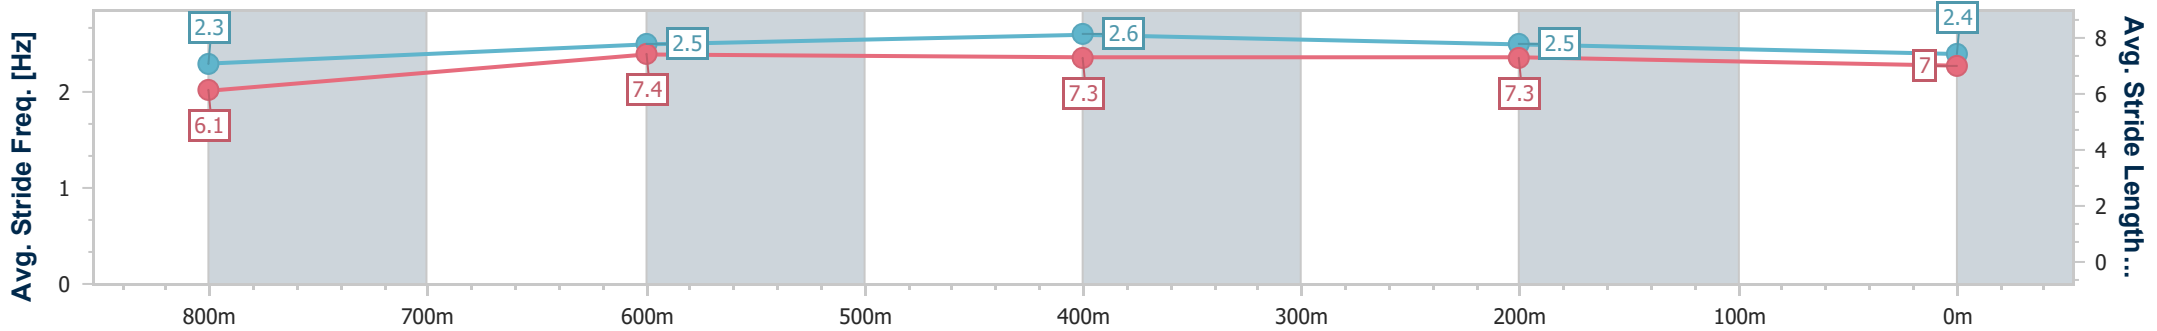

Eagle Farm QLD Professional

Race 2: STEAMATIC RATINGS BAND 0 - 65 Handicap - 1000m

25 October 2023 - 13:18

Track Rating: Good 4, Weather: Fine, Rail Position: +10m Entire

BRISBANE RACING CLUB

Section	Overall	800m	600m	400m	200m
Section Times	0:58.12 [5] (0:14.07)	0:44.05 [7] (0:10.79)	0:33.26 [7] (0:10.58)	0:22.68 [6] (0:10.75)	0:11.93 [6] (0:11.93)
Average Speed [km/h]	51.0	67.0	68.2	66.9	60.3
Top Speed [km/h]	67.9	68.0	70.1	68.8	64.5
Avg. Dist. to Rail [m]	2.6	0.4	0.8	5.8	6.7
Avg. Stride Freq. [Hz]	2.3	2.5	2.6	2.5	2.4
Avg. Stride Length [m]	6.1	7.4	7.3	7.3	7.0