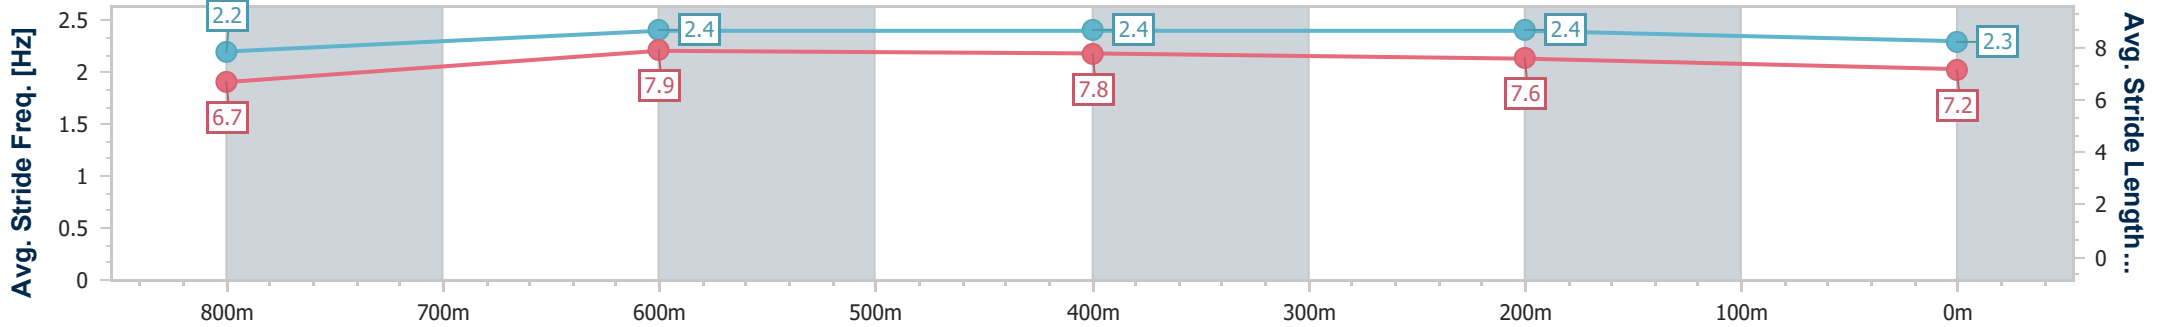

Eagle Farm QLD Professional

Race 2: STEAMATIC RATINGS BAND 0 - 65 Handicap - 1000m

25 October 2023 - 13:18

Track Rating: Good 4, Weather: Fine, Rail Position: +10m Entire

BRISBANE RACING CLUB

Section	Overall	800m	600m	400m	200m
Section Times	0:57.85 [4] (0:13.69)	0:44.16 [3] (0:10.68)	0:33.48 [4] (0:10.76)	0:22.72 [4] (0:10.79)	0:11.93 [4] (0:11.93)
Average Speed [km/h]	52.5	67.5	67.1	66.4	60.5
Top Speed [km/h]	66.4	69.4	68.5	68.3	64.5
Avg. Dist. to Rail [m]	2.6	0.3	0.4	1.6	0.8
Avg. Stride Freq. [Hz]	2.2	2.4	2.4	2.4	2.3
Avg. Stride Length [m]	6.7	7.9	7.8	7.6	7.2