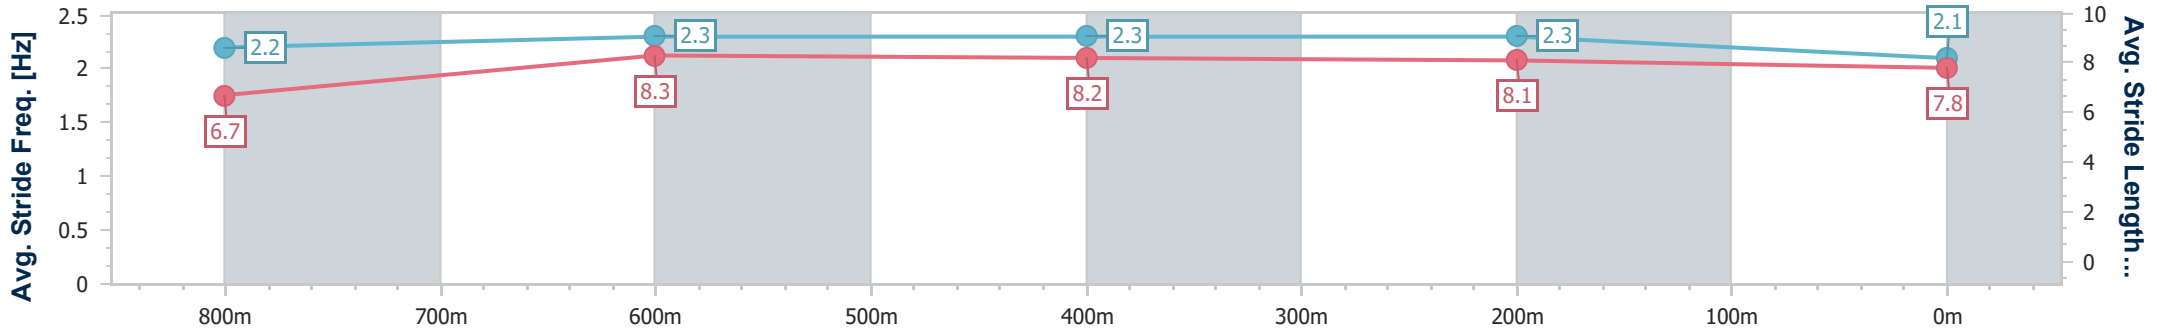

Eagle Farm QLD Professional

Race 2: STEAMATIC RATINGS BAND 0 - 65 Handicap - 1000m

25 October 2023 - 13:18

Track Rating: Good 4, Weather: Fine, Rail Position: +10m Entire

BRISBANE RACING CLUB

Section	Overall	800m	600m	400m	200m
Section Times	0:57.73 [3] (0:13.41)	0:44.32 [2] (0:10.68)	0:33.64 [2] (0:10.77)	0:22.87 [2] (0:10.88)	0:11.99 [2] (0:11.99)
Average Speed [km/h]	54.0	67.9	66.9	66.3	59.9
Top Speed [km/h]	68.3	69.0	68.4	68.0	64.0
Avg. Dist. to Rail [m]	0.9	1.3	0.9	2.1	2.5
Avg. Stride Freq. [Hz]	2.2	2.3	2.3	2.3	2.1
Avg. Stride Length [m]	6.7	8.3	8.2	8.1	7.8