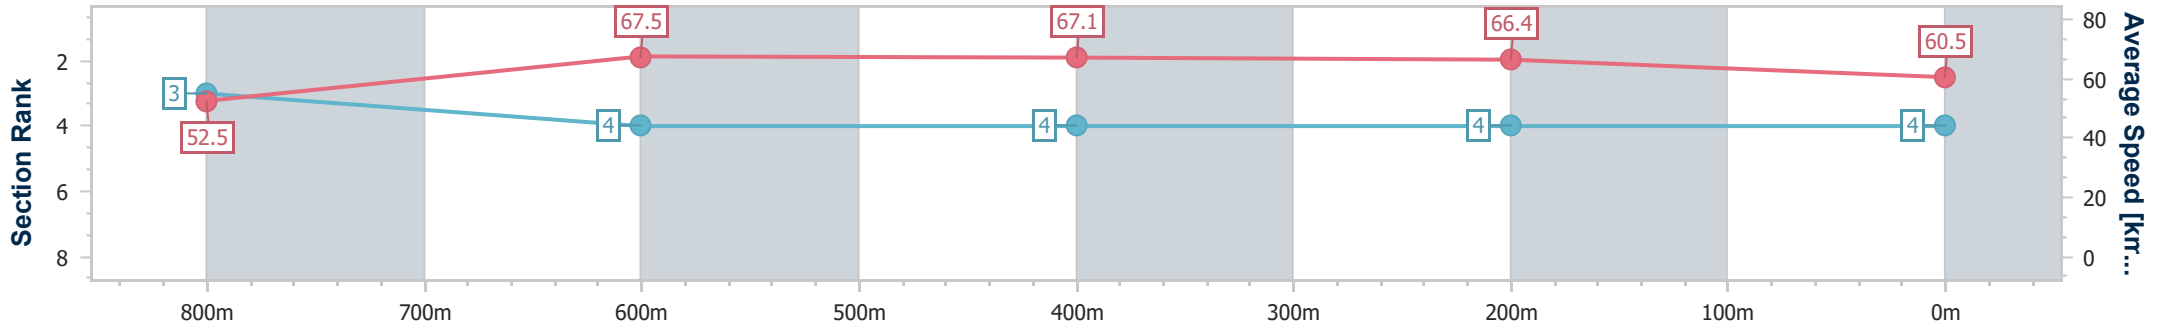

Eagle Farm QLD Professional

Race 2: STEAMATIC RATINGS BAND 0 - 65 Handicap - 1000m

25 October 2023 - 13:18

Track Rating: Good 4, Weather: Fine, Rail Position: +10m Entire

BRISBANE RACING CLUB

Section	Overall	800m	600m	400m	200m
Section Times	0:57.85 [4] (0:13.69)	0:44.16 [3] (0:10.68)	0:33.48 [4] (0:10.76)	0:22.72 [4] (0:10.79)	0:11.93 [4] (0:11.93)
Average Speed [km/h]	52.5	67.5	67.1	66.4	60.5
Top Speed [km/h]	66.4	69.4	68.5	68.3	64.5
Avg. Dist. to Rail [m]	2.6	0.3	0.4	1.6	0.8
Avg. Stride Freq. [Hz]	2.2	2.4	2.4	2.4	2.3
Avg. Stride Length [m]	6.7	7.9	7.8	7.6	7.2