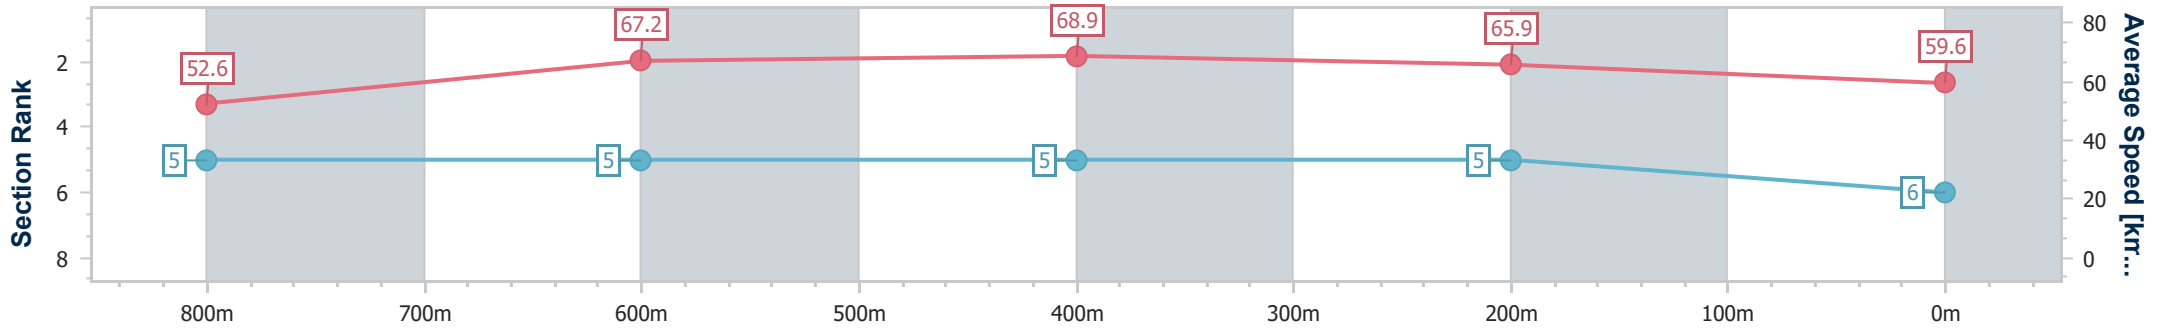

Eagle Farm QLD Professional

Race 2: STEAMATIC RATINGS BAND 0 - 65 Handicap - 1000m

25 October 2023 - 13:18

Track Rating: Good 4, Weather: Fine, Rail Position: +10m Entire

BRISBANE RACING CLUB

Section	Overall	800m	600m	400m	200m
Section Times	0:58.15 [6] (0:13.77)	0:44.38 [5] (0:10.75)	0:33.63 [5] (0:10.62)	0:23.01 [5] (0:10.89)	0:12.12 [5] (0:12.12)
Average Speed [km/h]	52.6	67.2	68.9	65.9	59.6
Top Speed [km/h]	67.3	70.6	70.7	68.8	62.9
Avg. Dist. to Rail [m]	3.2	1.4	2.9	4.9	3.3
Avg. Stride Freq. [Hz]	2.3	2.4	2.4	2.4	2.3
Avg. Stride Length [m]	6.3	7.8	7.9	7.6	7.4

- [] Ranking at each section and finish
- .-.- No data available at this section
- NA No data available

Horse/Jockey Name	Birmingham
Final Rank	7
Fastest Section Time (Section)	0:10.76 (800m)
Top Speed [km/h] (Section)	69.1 (800m)
Race State	Finished