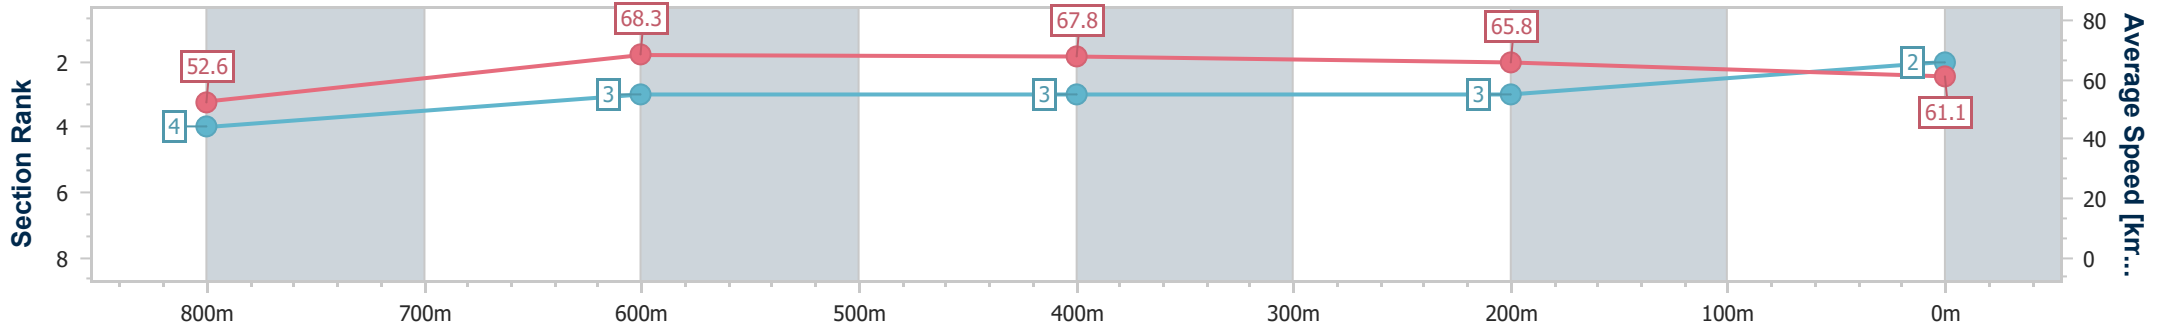

Eagle Farm QLD Professional

Race 2: STEAMATIC RATINGS BAND 0 - 65 Handicap - 1000m

25 October 2023 - 13:18

Track Rating: Good 4, Weather: Fine, Rail Position: +10m Entire

BRISBANE RACING CLUB

Section	Overall	800m	600m	400m	200m
Section Times	0:57.68 [2] (0:13.71)	0:43.97 [4] (0:10.53)	0:33.44 [3] (0:10.75)	0:22.69 [3] (0:10.92)	0:11.77 [3] (0:11.77)
Average Speed [km/h]	52.6	68.3	67.8	65.8	61.1
Top Speed [km/h]	66.3	69.8	69.9	67.2	65.3
Avg. Dist. to Rail [m]	0.5	0.7	2.6	3.7	2.9
Avg. Stride Freq. [Hz]	2.4	2.5	2.4	2.5	2.4
Avg. Stride Length [m]	6.2	7.5	8.0	7.5	7.0