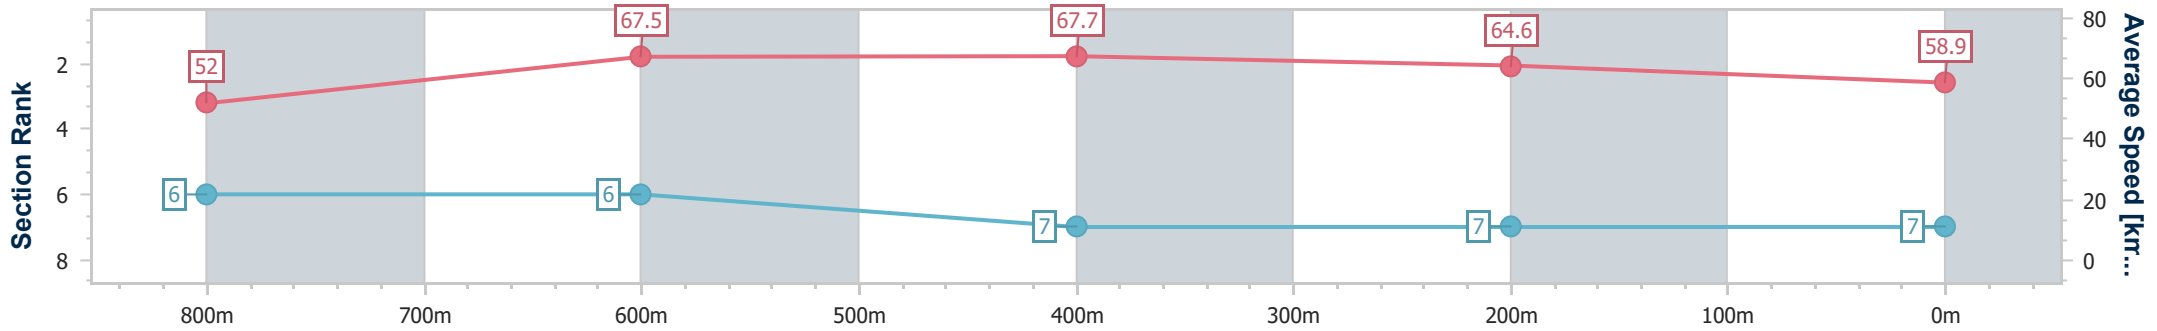

- [] Ranking at each section and finish
- .-.- No data available at this section
- NA No data available

Horse/Jockey Name	Birmingham
Final Rank	7
Fastest Section Time (Section)	0:10.76 (800m)
Top Speed [km/h] (Section)	69.1 (800m)
Race State	Finished

Eagle Farm QLD Professional

Race 2: STEAMATIC RATINGS BAND 0 - 65 Handicap - 1000m

25 October 2023 - 13:18

Track Rating: Good 4, Weather: Fine, Rail Position: +10m Entire

BRISBANE RACING CLUB

Section	Overall	800m	600m	400m	200m
Section Times	0:58.88 [7] (0:13.95)	0:44.93 [6] (0:10.76)	0:34.17 [6] (0:10.84)	0:23.33 [7] (0:11.12)	0:12.21 [7] (0:12.21)
Average Speed [km/h]	52.0	67.5	67.7	64.6	58.9
Top Speed [km/h]	66.9	69.1	68.9	66.6	61.7
Avg. Dist. to Rail [m]	4.8	2.0	4.1	6.4	4.8
Avg. Stride Freq. [Hz]	2.1	2.3	2.3	2.3	2.2
Avg. Stride Length [m]	6.7	8.2	8.1	7.8	7.4

- [] Ranking at each section and finish
- .-.- No data available at this section
- NA No data available