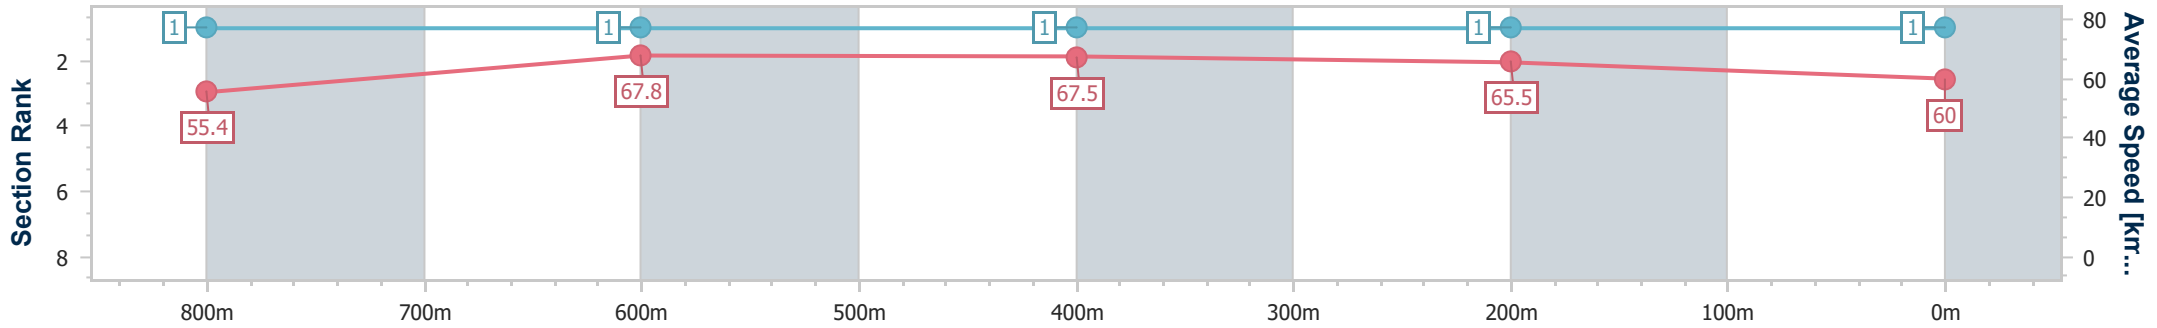

Race 2: STEAMATIC RATINGS BAND 0 - 65 Handicap - 1000m

25 October 2023 - 13:18

Track Rating: Good 4, Weather: Fine, Rail Position: +10m Entire

BRISBANE RACING CLUB

Section	Overall	800m	600m	400m	200m
Section Times	0:57.46 [1] (0:13.11)	0:44.35 [1] (0:10.64)	0:33.71 [1] (0:10.71)	0:23.00 [1] (0:11.00)	0:12.00 [1] (0:12.00)
Average Speed [km/h]	55.4	67.8	67.5	65.5	60.0
Top Speed [km/h]	68.0	69.2	68.2	67.6	62.9
Avg. Dist. to Rail [m]	3.2	1.3	0.4	1.4	1.9
Avg. Stride Freq. [Hz]	2.3	2.5	2.4	2.5	2.4
Avg. Stride Length [m]	6.7	7.6	7.7	7.4	7.1