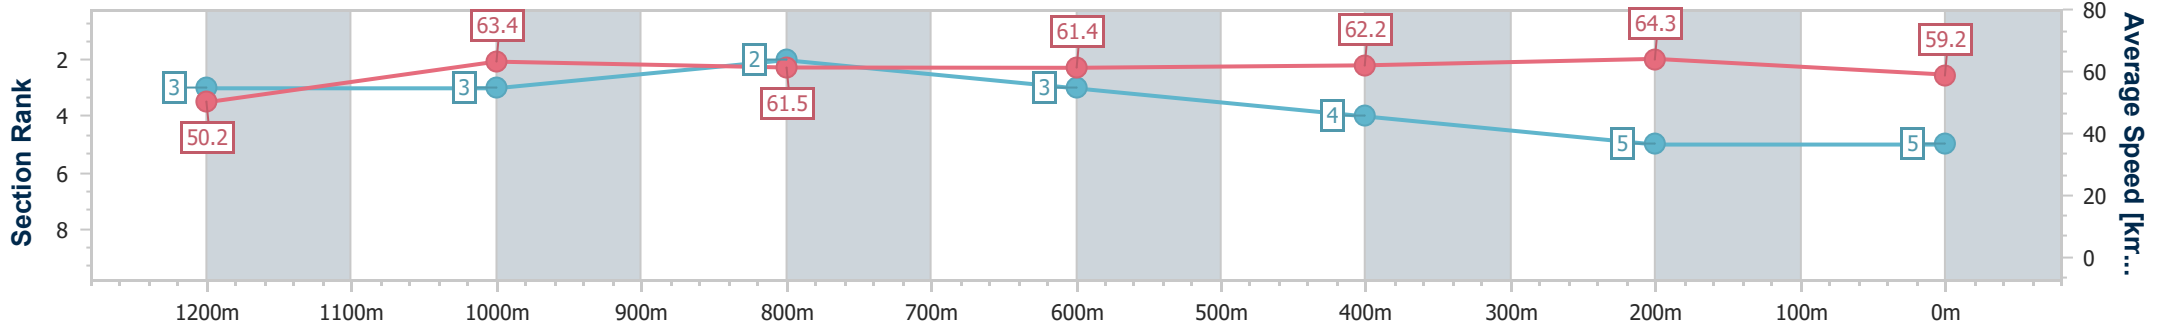

- [] Ranking at each section and finish
- .-.- No data available at this section
- NA No data available

Horse/Jockey Name	Silver Warrior
Final Rank	5
Fastest Section Time (Section)	0:11.20 (400m)
Top Speed [km/h] (Section)	65.6 (1200m)
Race State	Finished

Eagle Farm QLD Professional
Race 5: MORSE BUILDING CONSULTANCY Class 4 Handicap - 1400m

25 October 2023 - 15:10

Track Rating: Good 4, Weather: Fine, Rail Position: +10m Entire

BRISBANE RACING CLUB

Section	Overall	1200m	1000m	800m	600m	400m	200m
Section Times	1:24.18 [5] (0:14.37)	1:09.81 [3] (0:11.39)	0:58.42 [3] (0:11.74)	0:46.68 [2] (0:11.79)	0:34.89 [3] (0:11.53)	0:23.36 [4] (0:11.20)	0:12.16 [5] (0:12.16)
Average Speed [km/h]	50.2	63.4	61.5	61.4	62.2	64.3	59.2
Top Speed [km/h]	63.0	65.6	62.7	62.0	63.4	65.6	63.5
Avg. Dist. to Rail [m]	5.4	2.6	0.5	0.6	0.3	1.2	1.4
Avg. Stride Freq. [Hz]	2.2	2.3	2.3	2.2	2.3	2.4	2.3
Avg. Stride Length [m]	6.3	7.6	7.6	7.6	7.6	7.5	7.1

- [] Ranking at each section and finish
- .-.- No data available at this section
- NA No data available

Horse/Jockey Name	Selling Sunset
Final Rank	6
Fastest Section Time (Section)	0:11.23 (400m)
Top Speed [km/h] (Section)	65.6 (1200m)
Race State	Finished