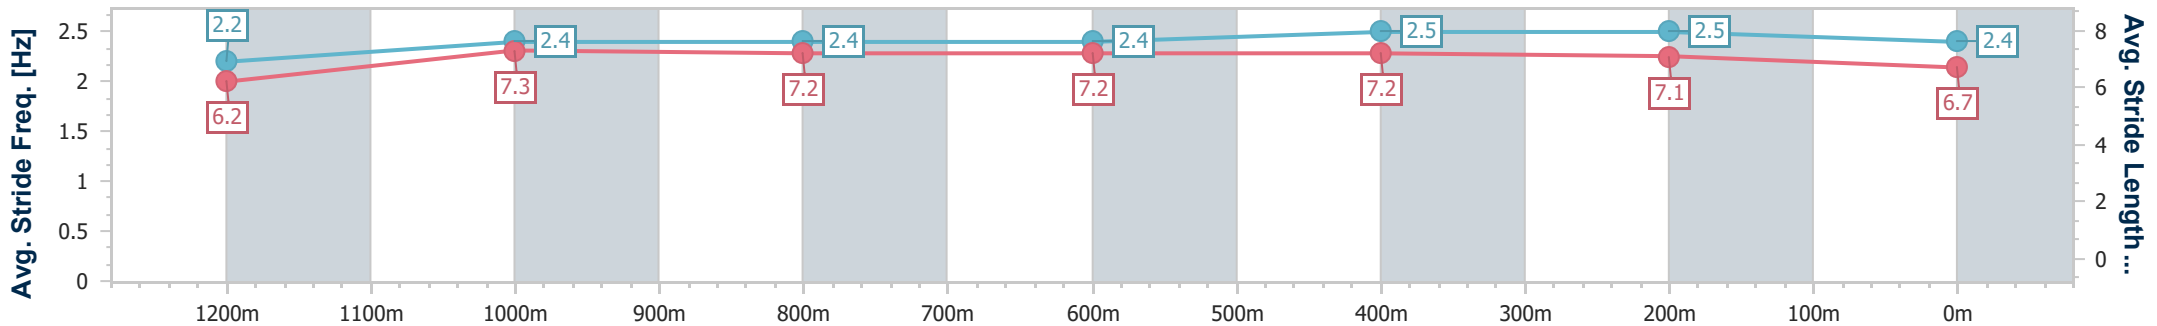

Eagle Farm QLD Professional
Race 5: MORSE BUILDING CONSULTANCY Class 4 Handicap - 1400m

25 October 2023 - 15:10

Track Rating: Good 4, Weather: Fine, Rail Position: +10m Entire

BRISBANE RACING CLUB

Section	Overall	1200m	1000m	800m	600m	400m	200m
Section Times	1:24.18 [5] (0:14.37)	1:09.81 [3] (0:11.39)	0:58.42 [3] (0:11.74)	0:46.68 [2] (0:11.79)	0:34.89 [3] (0:11.53)	0:23.36 [4] (0:11.20)	0:12.16 [5] (0:12.16)
Average Speed [km/h]	50.2	63.4	61.5	61.4	62.2	64.3	59.2
Top Speed [km/h]	63.0	65.6	62.7	62.0	63.4	65.6	63.5
Avg. Dist. to Rail [m]	5.4	2.6	0.5	0.6	0.3	1.2	1.4
Avg. Stride Freq. [Hz]	2.2	2.3	2.3	2.2	2.3	2.4	2.3
Avg. Stride Length [m]	6.3	7.6	7.6	7.6	7.6	7.5	7.1

- [] Ranking at each section and finish
- .-.- No data available at this section
- NA No data available

Horse/Jockey Name	Selling Sunset
Final Rank	6
Fastest Section Time (Section)	0:11.23 (400m)
Top Speed [km/h] (Section)	65.6 (1200m)
Race State	Finished

Eagle Farm QLD Professional
 Race 5: MORSE BUILDING CONSULTANCY Class 4 Handicap - 1400m
 25 October 2023 - 15:10
 Track Rating: Good 4, Weather: Fine, Rail Position: +10m Entire

BRISBANE RACING CLUB

Section	Overall	1200m	1000m	800m	600m	400m	200m
Section Times	1:24.34 [6] (0:14.84)	1:09.50 [5] (0:11.36)	0:58.14 [5] (0:11.56)	0:46.58 [4] (0:11.60)	0:34.98 [4] (0:11.41)	0:23.57 [2] (0:11.23)	0:12.34 [4] (0:12.34)
Average Speed [km/h]	48.7	63.6	62.6	61.9	63.6	64.2	58.2
Top Speed [km/h]	65.2	65.6	64.1	62.8	64.6	65.5	61.6
Avg. Dist. to Rail [m]	4.6	3.7	1.0	0.2	1.6	4.3	4.0
Avg. Stride Freq. [Hz]	2.2	2.4	2.4	2.4	2.5	2.5	2.4
Avg. Stride Length [m]	6.2	7.3	7.2	7.2	7.2	7.1	6.7

- [] Ranking at each section and finish
- .-.- No data available at this section
- NA No data available