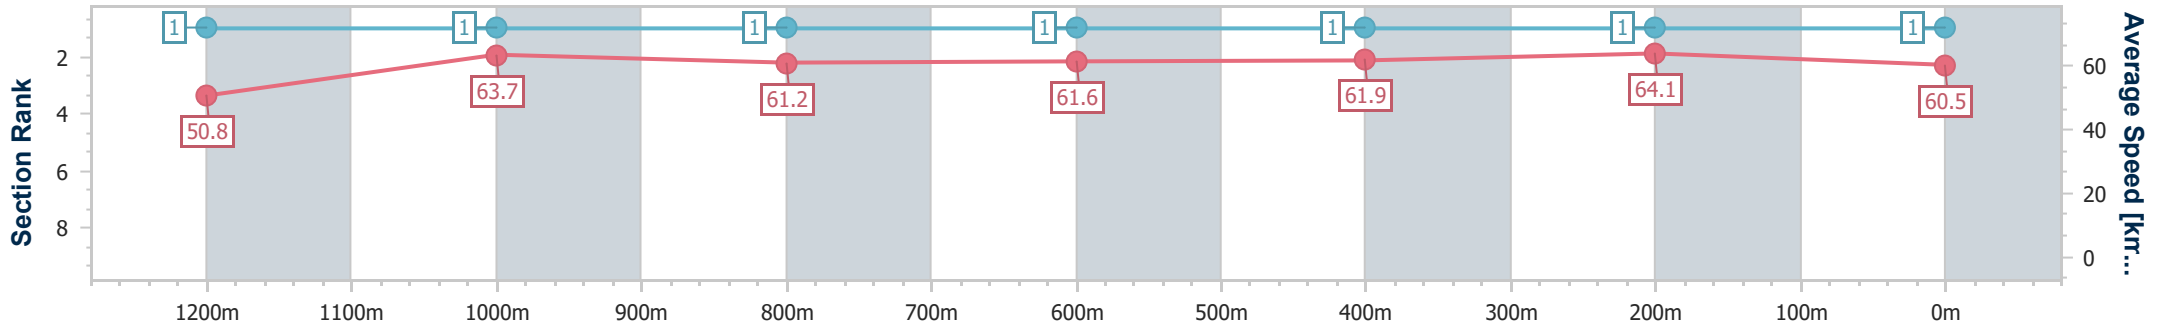

Eagle Farm QLD Professional
Race 5: MORSE BUILDING CONSULTANCY Class 4 Handicap - 1400m

25 October 2023 - 15:10

BRISBANE RACING CLUB

Track Rating: Good 4, Weather: Fine, Rail Position: +10m Entire

Section	Overall	1200m	1000m	800m	600m	400m	200m
Section Times	1:23.68 [1] (0:14.19)	1:09.49 [1] (0:11.34)	0:58.15 [1] (0:11.79)	0:46.36 [1] (0:11.67)	0:34.69 [1] (0:11.54)	0:23.15 [1] (0:11.25)	0:11.90 [1] (0:11.90)
Average Speed [km/h]	50.8	63.7	61.2	61.6	61.9	64.1	60.5
Top Speed [km/h]	64.9	65.2	61.8	62.0	63.5	64.8	63.7
Avg. Dist. to Rail [m]	7.0	2.6	0.7	0.8	0.9	1.1	1.3
Avg. Stride Freq. [Hz]	2.2	2.2	2.2	2.2	2.2	2.3	2.3
Avg. Stride Length [m]	6.4	7.9	7.8	7.8	7.7	7.7	7.4