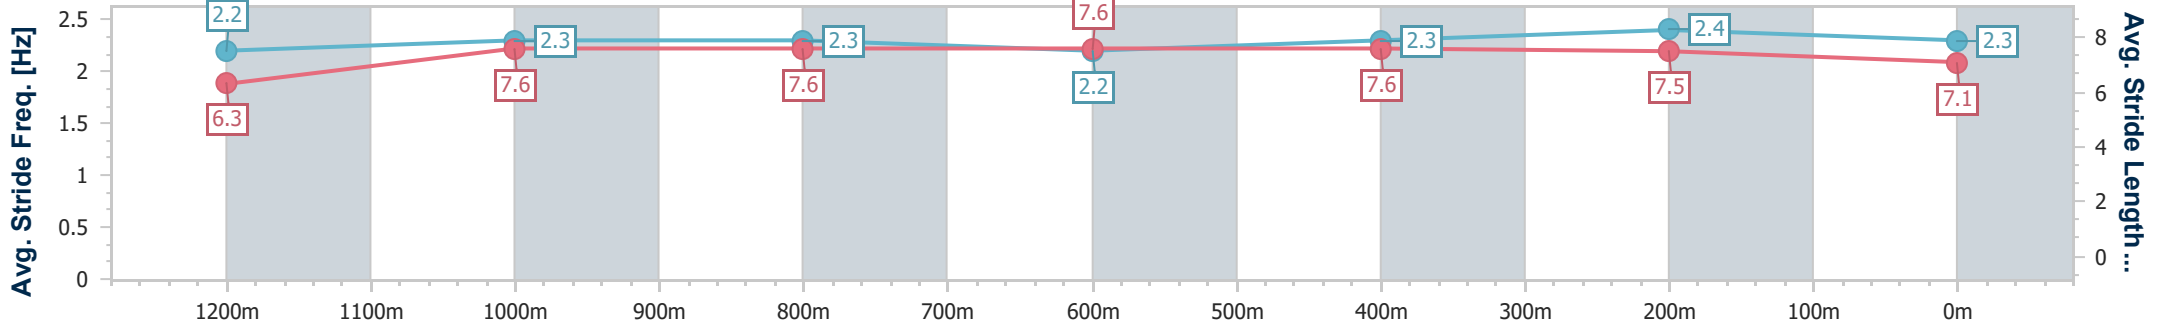

- [] Ranking at each section and finish
- .-.- No data available at this section
- NA No data available

Horse/Jockey Name	Silver Warrior
Final Rank	5
Fastest Section Time (Section)	0:11.20 (400m)
Top Speed [km/h] (Section)	65.6 (1200m)
Race State	Finished

Eagle Farm QLD Professional
Race 5: MORSE BUILDING CONSULTANCY Class 4 Handicap - 1400m

25 October 2023 - 15:10

Track Rating: Good 4, Weather: Fine, Rail Position: +10m Entire

BRISBANE RACING CLUB

Section	Overall	1200m	1000m	800m	600m	400m	200m
Section Times	1:24.18 [5] (0:14.37)	1:09.81 [3] (0:11.39)	0:58.42 [3] (0:11.74)	0:46.68 [2] (0:11.79)	0:34.89 [3] (0:11.53)	0:23.36 [4] (0:11.20)	0:12.16 [5] (0:12.16)
Average Speed [km/h]	50.2	63.4	61.5	61.4	62.2	64.3	59.2
Top Speed [km/h]	63.0	65.6	62.7	62.0	63.4	65.6	63.5
Avg. Dist. to Rail [m]	5.4	2.6	0.5	0.6	0.3	1.2	1.4
Avg. Stride Freq. [Hz]	2.2	2.3	2.3	2.2	2.3	2.4	2.3
Avg. Stride Length [m]	6.3	7.6	7.6	7.6	7.6	7.5	7.1

- [] Ranking at each section and finish
- .-.- No data available at this section
- NA No data available

Horse/Jockey Name	Selling Sunset
Final Rank	6
Fastest Section Time (Section)	0:11.23 (400m)
Top Speed [km/h] (Section)	65.6 (1200m)
Race State	Finished