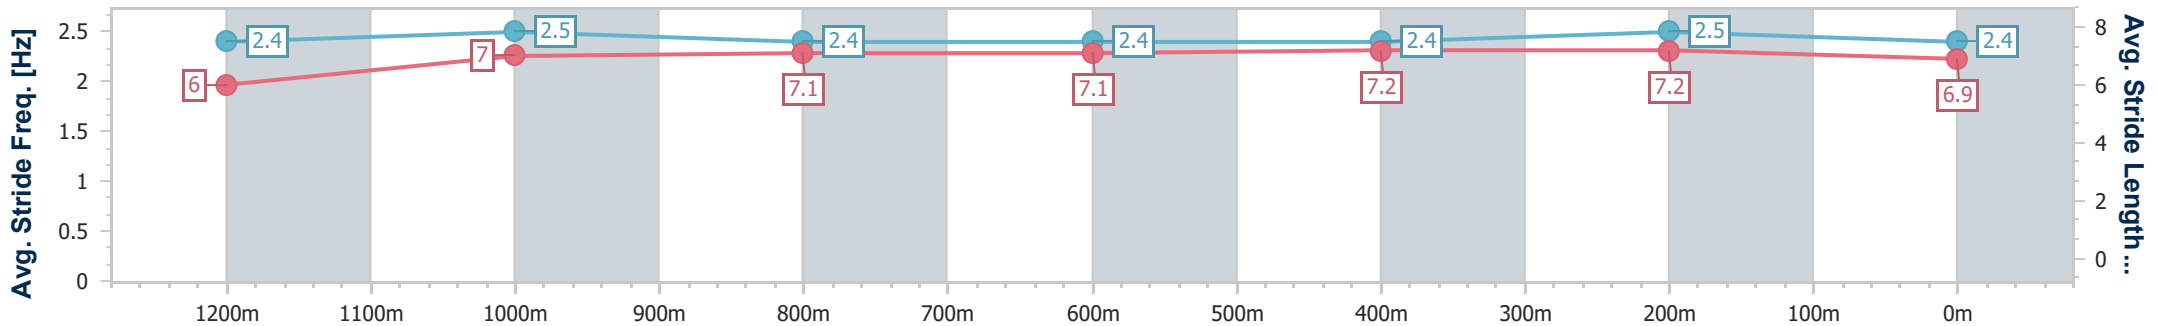

Eagle Farm QLD Professional
Race 5: MORSE BUILDING CONSULTANCY Class 4 Handicap - 1400m

25 October 2023 - 15:10

BRISBANE RACING CLUB

Track Rating: Good 4, Weather: Fine, Rail Position: +10m Entire

Section	Overall	1200m	1000m	800m	600m	400m	200m
Section Times	1:23.90 [4] (0:14.28)	1:09.62 [2] (0:11.45)	0:58.17 [2] (0:11.82)	0:46.35 [3] (0:11.70)	0:34.65 [2] (0:11.52)	0:23.13 [3] (0:11.25)	0:11.88 [6] (0:11.88)
Average Speed [km/h]	50.5	63.0	61.2	61.4	62.2	64.0	60.5
Top Speed [km/h]	63.8	64.1	61.7	62.1	63.1	64.9	63.9
Avg. Dist. to Rail [m]	4.2	2.0	0.5	0.5	0.6	0.3	0.7
Avg. Stride Freq. [Hz]	2.4	2.5	2.4	2.4	2.4	2.5	2.4
Avg. Stride Length [m]	6.0	7.0	7.1	7.1	7.2	7.2	6.9

- [] Ranking at each section and finish
- .-.- No data available at this section
- NA No data available

Horse/Jockey Name	Silver Warrior
Final Rank	5
Fastest Section Time (Section)	0:11.20 (400m)
Top Speed [km/h] (Section)	65.6 (1200m)
Race State	Finished