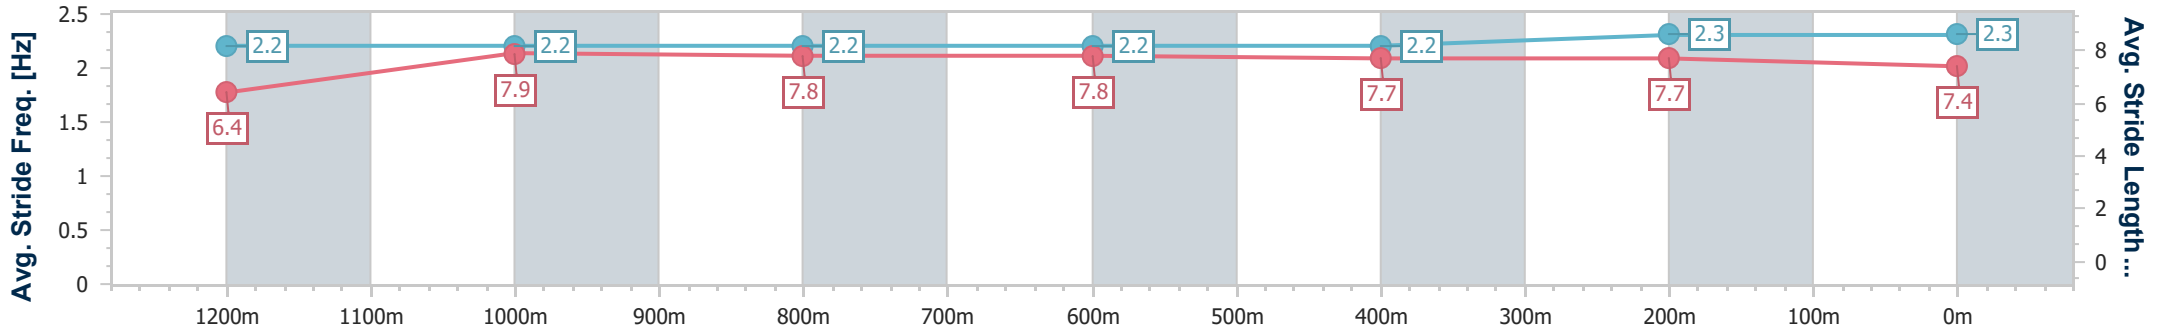

Eagle Farm QLD Professional
Race 5: MORSE BUILDING CONSULTANCY Class 4 Handicap - 1400m

25 October 2023 - 15:10

BRISBANE RACING CLUB

Track Rating: Good 4, Weather: Fine, Rail Position: +10m Entire

Section	Overall	1200m	1000m	800m	600m	400m	200m
Section Times	1:23.68 [1] (0:14.19)	1:09.49 [1] (0:11.34)	0:58.15 [1] (0:11.79)	0:46.36 [1] (0:11.67)	0:34.69 [1] (0:11.54)	0:23.15 [1] (0:11.25)	0:11.90 [1] (0:11.90)
Average Speed [km/h]	50.8	63.7	61.2	61.6	61.9	64.1	60.5
Top Speed [km/h]	64.9	65.2	61.8	62.0	63.5	64.8	63.7
Avg. Dist. to Rail [m]	7.0	2.6	0.7	0.8	0.9	1.1	1.3
Avg. Stride Freq. [Hz]	2.2	2.2	2.2	2.2	2.2	2.3	2.3
Avg. Stride Length [m]	6.4	7.9	7.8	7.8	7.7	7.7	7.4