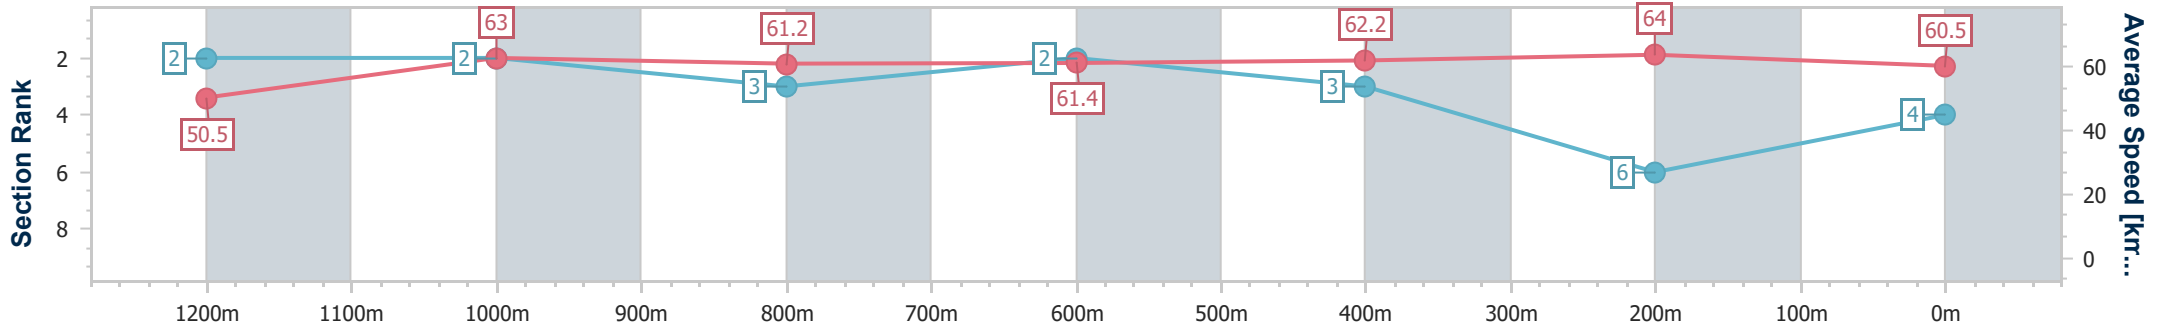

Eagle Farm QLD Professional
Race 5: MORSE BUILDING CONSULTANCY Class 4 Handicap - 1400m

25 October 2023 - 15:10

BRISBANE RACING CLUB

Track Rating: Good 4, Weather: Fine, Rail Position: +10m Entire

Section	Overall	1200m	1000m	800m	600m	400m	200m
Section Times	1:23.90 [4] (0:14.28)	1:09.62 [2] (0:11.45)	0:58.17 [2] (0:11.82)	0:46.35 [3] (0:11.70)	0:34.65 [2] (0:11.52)	0:23.13 [3] (0:11.25)	0:11.88 [6] (0:11.88)
Average Speed [km/h]	50.5	63.0	61.2	61.4	62.2	64.0	60.5
Top Speed [km/h]	63.8	64.1	61.7	62.1	63.1	64.9	63.9
Avg. Dist. to Rail [m]	4.2	2.0	0.5	0.5	0.6	0.3	0.7
Avg. Stride Freq. [Hz]	2.4	2.5	2.4	2.4	2.4	2.5	2.4
Avg. Stride Length [m]	6.0	7.0	7.1	7.1	7.2	7.2	6.9

- [] Ranking at each section and finish
- .-.- No data available at this section
- NA No data available

Horse/Jockey Name	Silver Warrior
Final Rank	5
Fastest Section Time (Section)	0:11.20 (400m)
Top Speed [km/h] (Section)	65.6 (1200m)
Race State	Finished