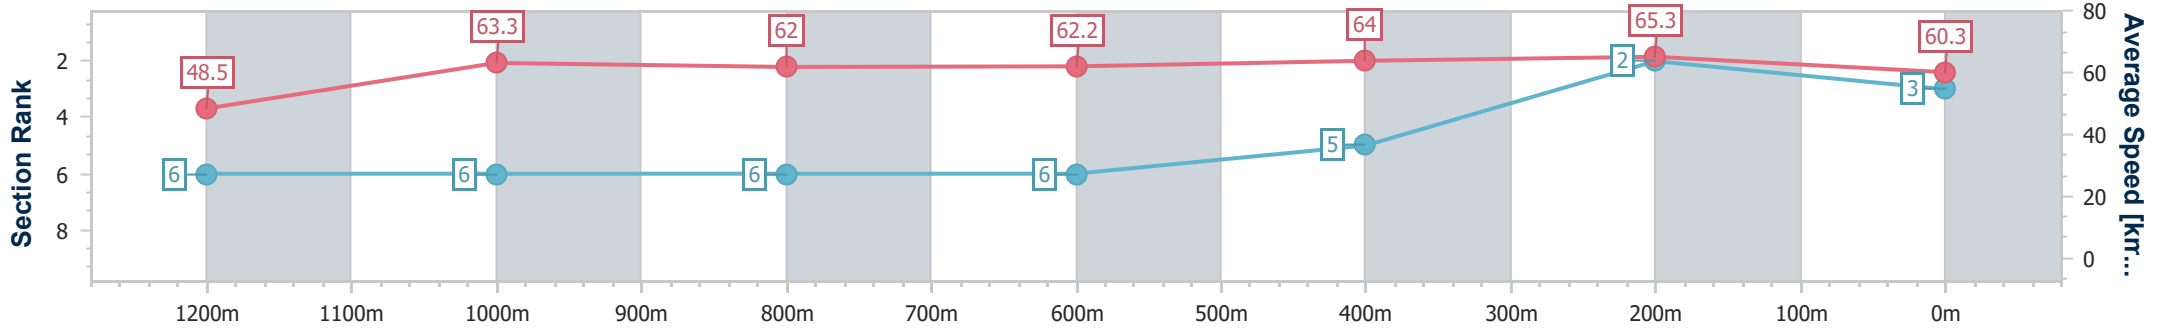

Eagle Farm QLD Professional
Race 5: MORSE BUILDING CONSULTANCY Class 4 Handicap - 1400m

25 October 2023 - 15:10

BRISBANE RACING CLUB

Track Rating: Good 4, Weather: Fine, Rail Position: +10m Entire

Section	Overall	1200m	1000m	800m	600m	400m	200m
Section Times	1:23.86 [3] (0:14.87)	1:08.99 [6] (0:11.42)	0:57.57 [6] (0:11.70)	0:45.87 [6] (0:11.60)	0:34.27 [6] (0:11.29)	0:22.98 [5] (0:11.06)	0:11.92 [2] (0:11.92)
Average Speed [km/h]	48.5	63.3	62.0	62.2	64.0	65.3	60.3
Top Speed [km/h]	63.4	64.4	62.8	62.7	65.4	65.9	63.9
Avg. Dist. to Rail [m]	2.4	2.2	1.2	0.6	1.6	3.4	2.3
Avg. Stride Freq. [Hz]	2.1	2.2	2.2	2.2	2.3	2.3	2.3
Avg. Stride Length [m]	6.6	7.9	7.8	7.9	7.9	7.8	7.4