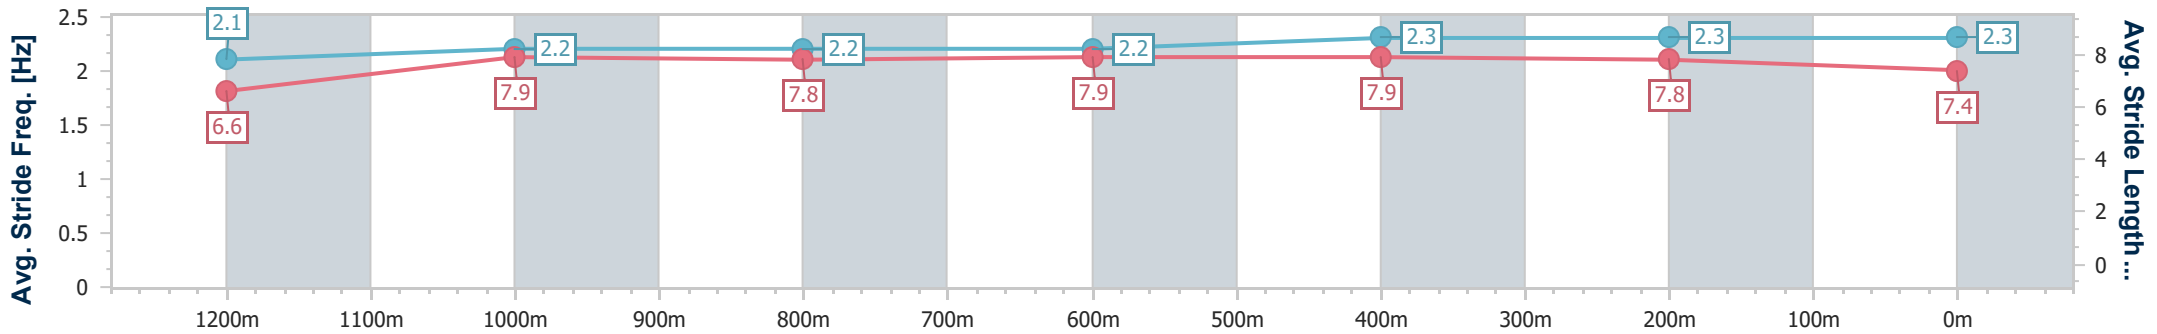

Eagle Farm QLD Professional
Race 5: MORSE BUILDING CONSULTANCY Class 4 Handicap - 1400m

25 October 2023 - 15:10

BRISBANE RACING CLUB

Track Rating: Good 4, Weather: Fine, Rail Position: +10m Entire

Section	Overall	1200m	1000m	800m	600m	400m	200m
Section Times	1:23.86 [3] (0:14.87)	1:08.99 [6] (0:11.42)	0:57.57 [6] (0:11.70)	0:45.87 [6] (0:11.60)	0:34.27 [6] (0:11.29)	0:22.98 [5] (0:11.06)	0:11.92 [2] (0:11.92)
Average Speed [km/h]	48.5	63.3	62.0	62.2	64.0	65.3	60.3
Top Speed [km/h]	63.4	64.4	62.8	62.7	65.4	65.9	63.9
Avg. Dist. to Rail [m]	2.4	2.2	1.2	0.6	1.6	3.4	2.3
Avg. Stride Freq. [Hz]	2.1	2.2	2.2	2.2	2.3	2.3	2.3
Avg. Stride Length [m]	6.6	7.9	7.8	7.9	7.9	7.8	7.4

- [] Ranking at each section and finish
- .-.- No data available at this section
- NA No data available

Horse/Jockey Name	Tranquil Bay
Final Rank	4
Fastest Section Time (Section)	0:11.25 (400m)
Top Speed [km/h] (Section)	64.9 (400m)
Race State	Finished