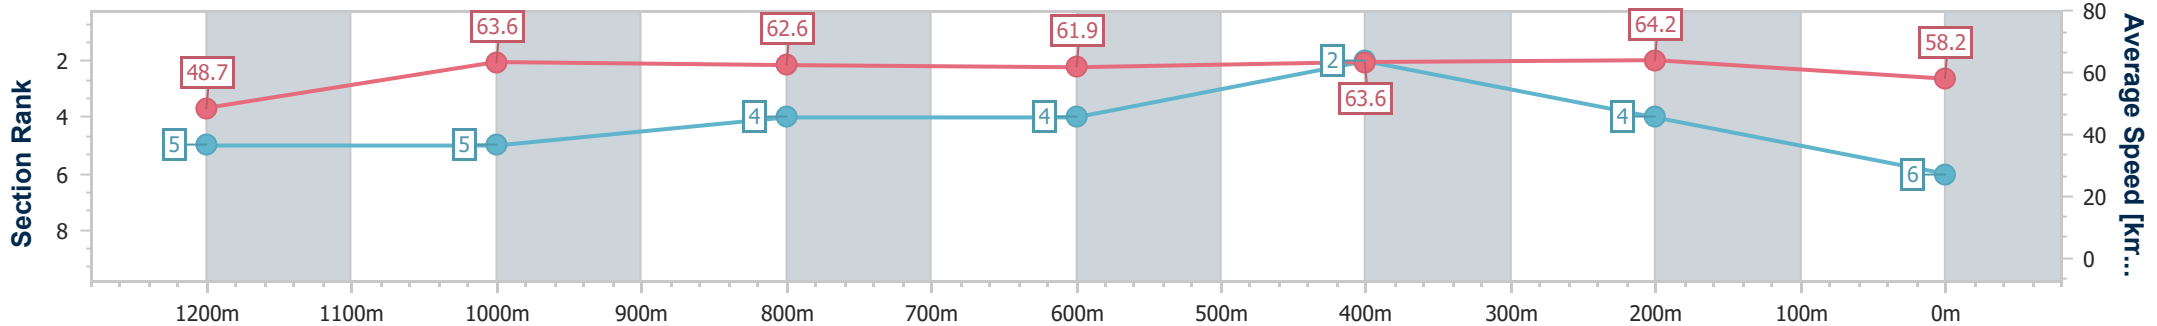

Eagle Farm QLD Professional
Race 5: MORSE BUILDING CONSULTANCY Class 4 Handicap - 1400m

25 October 2023 - 15:10

Track Rating: Good 4, Weather: Fine, Rail Position: +10m Entire

BRISBANE RACING CLUB

Section	Overall	1200m	1000m	800m	600m	400m	200m
Section Times	1:24.18 [5] (0:14.37)	1:09.81 [3] (0:11.39)	0:58.42 [3] (0:11.74)	0:46.68 [2] (0:11.79)	0:34.89 [3] (0:11.53)	0:23.36 [4] (0:11.20)	0:12.16 [5] (0:12.16)
Average Speed [km/h]	50.2	63.4	61.5	61.4	62.2	64.3	59.2
Top Speed [km/h]	63.0	65.6	62.7	62.0	63.4	65.6	63.5
Avg. Dist. to Rail [m]	5.4	2.6	0.5	0.6	0.3	1.2	1.4
Avg. Stride Freq. [Hz]	2.2	2.3	2.3	2.2	2.3	2.4	2.3
Avg. Stride Length [m]	6.3	7.6	7.6	7.6	7.6	7.5	7.1

- [] Ranking at each section and finish
- .-.- No data available at this section
- NA No data available

Horse/Jockey Name	Selling Sunset
Final Rank	6
Fastest Section Time (Section)	0:11.23 (400m)
Top Speed [km/h] (Section)	65.6 (1200m)
Race State	Finished

Eagle Farm QLD Professional
 Race 5: MORSE BUILDING CONSULTANCY Class 4 Handicap - 1400m
 25 October 2023 - 15:10
 Track Rating: Good 4, Weather: Fine, Rail Position: +10m Entire

BRISBANE RACING CLUB

Section	Overall	1200m	1000m	800m	600m	400m	200m
Section Times	1:24.34 [6] (0:14.84)	1:09.50 [5] (0:11.36)	0:58.14 [5] (0:11.56)	0:46.58 [4] (0:11.60)	0:34.98 [4] (0:11.41)	0:23.57 [2] (0:11.23)	0:12.34 [4] (0:12.34)
Average Speed [km/h]	48.7	63.6	62.6	61.9	63.6	64.2	58.2
Top Speed [km/h]	65.2	65.6	64.1	62.8	64.6	65.5	61.6
Avg. Dist. to Rail [m]	4.6	3.7	1.0	0.2	1.6	4.3	4.0
Avg. Stride Freq. [Hz]	2.2	2.4	2.4	2.4	2.5	2.5	2.4
Avg. Stride Length [m]	6.2	7.3	7.2	7.2	7.2	7.1	6.7

- [] Ranking at each section and finish
- .-.- No data available at this section
- NA No data available