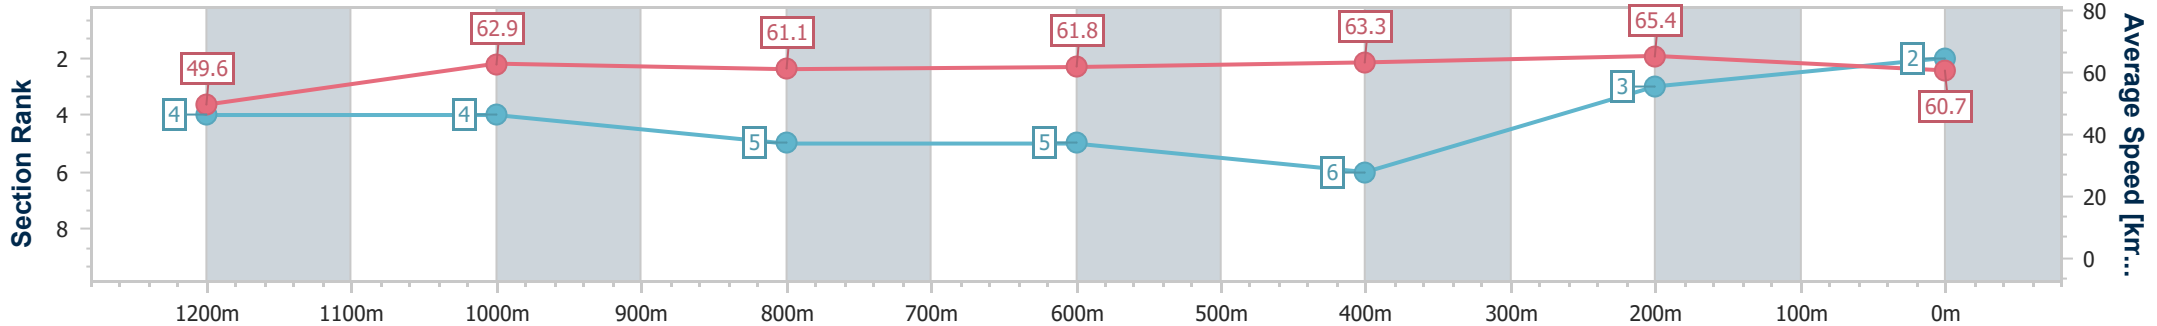

Eagle Farm QLD Professional
Race 5: MORSE BUILDING CONSULTANCY Class 4 Handicap - 1400m

25 October 2023 - 15:10

BRISBANE RACING CLUB

Track Rating: Good 4, Weather: Fine, Rail Position: +10m Entire

Section	Overall	1200m	1000m	800m	600m	400m	200m
Section Times	1:23.79 [2] (0:14.58)	1:09.21 [4] (0:11.46)	0:57.75 [4] (0:11.83)	0:45.92 [5] (0:11.69)	0:34.23 [5] (0:11.40)	0:22.83 [6] (0:11.00)	0:11.83 [3] (0:11.83)
Average Speed [km/h]	49.6	62.9	61.1	61.8	63.3	65.4	60.7
Top Speed [km/h]	64.1	64.7	62.1	62.0	65.2	67.3	63.7
Avg. Dist. to Rail [m]	4.0	2.3	1.4	0.3	0.6	2.8	1.9
Avg. Stride Freq. [Hz]	2.2	2.3	2.3	2.2	2.3	2.4	2.3
Avg. Stride Length [m]	6.5	7.6	7.5	7.7	7.7	7.7	7.3