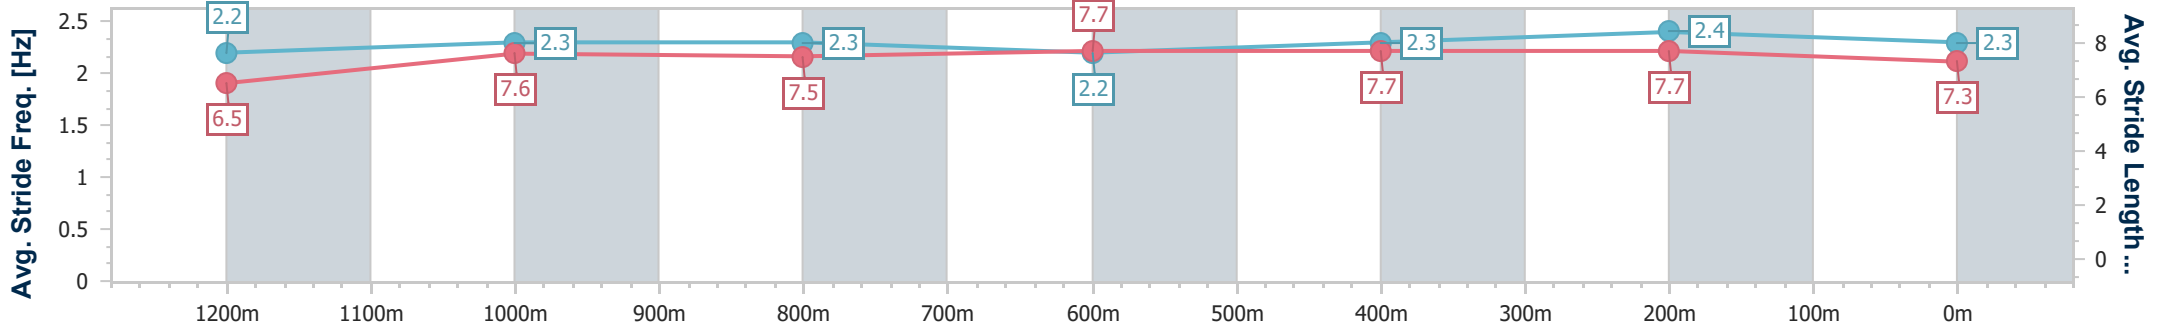

Eagle Farm QLD Professional
Race 5: MORSE BUILDING CONSULTANCY Class 4 Handicap - 1400m

25 October 2023 - 15:10

BRISBANE RACING CLUB

Track Rating: Good 4, Weather: Fine, Rail Position: +10m Entire

Section	Overall	1200m	1000m	800m	600m	400m	200m
Section Times	1:23.79 [2] (0:14.58)	1:09.21 [4] (0:11.46)	0:57.75 [4] (0:11.83)	0:45.92 [5] (0:11.69)	0:34.23 [5] (0:11.40)	0:22.83 [6] (0:11.00)	0:11.83 [3] (0:11.83)
Average Speed [km/h]	49.6	62.9	61.1	61.8	63.3	65.4	60.7
Top Speed [km/h]	64.1	64.7	62.1	62.0	65.2	67.3	63.7
Avg. Dist. to Rail [m]	4.0	2.3	1.4	0.3	0.6	2.8	1.9
Avg. Stride Freq. [Hz]	2.2	2.3	2.3	2.2	2.3	2.4	2.3
Avg. Stride Length [m]	6.5	7.6	7.5	7.7	7.7	7.7	7.3