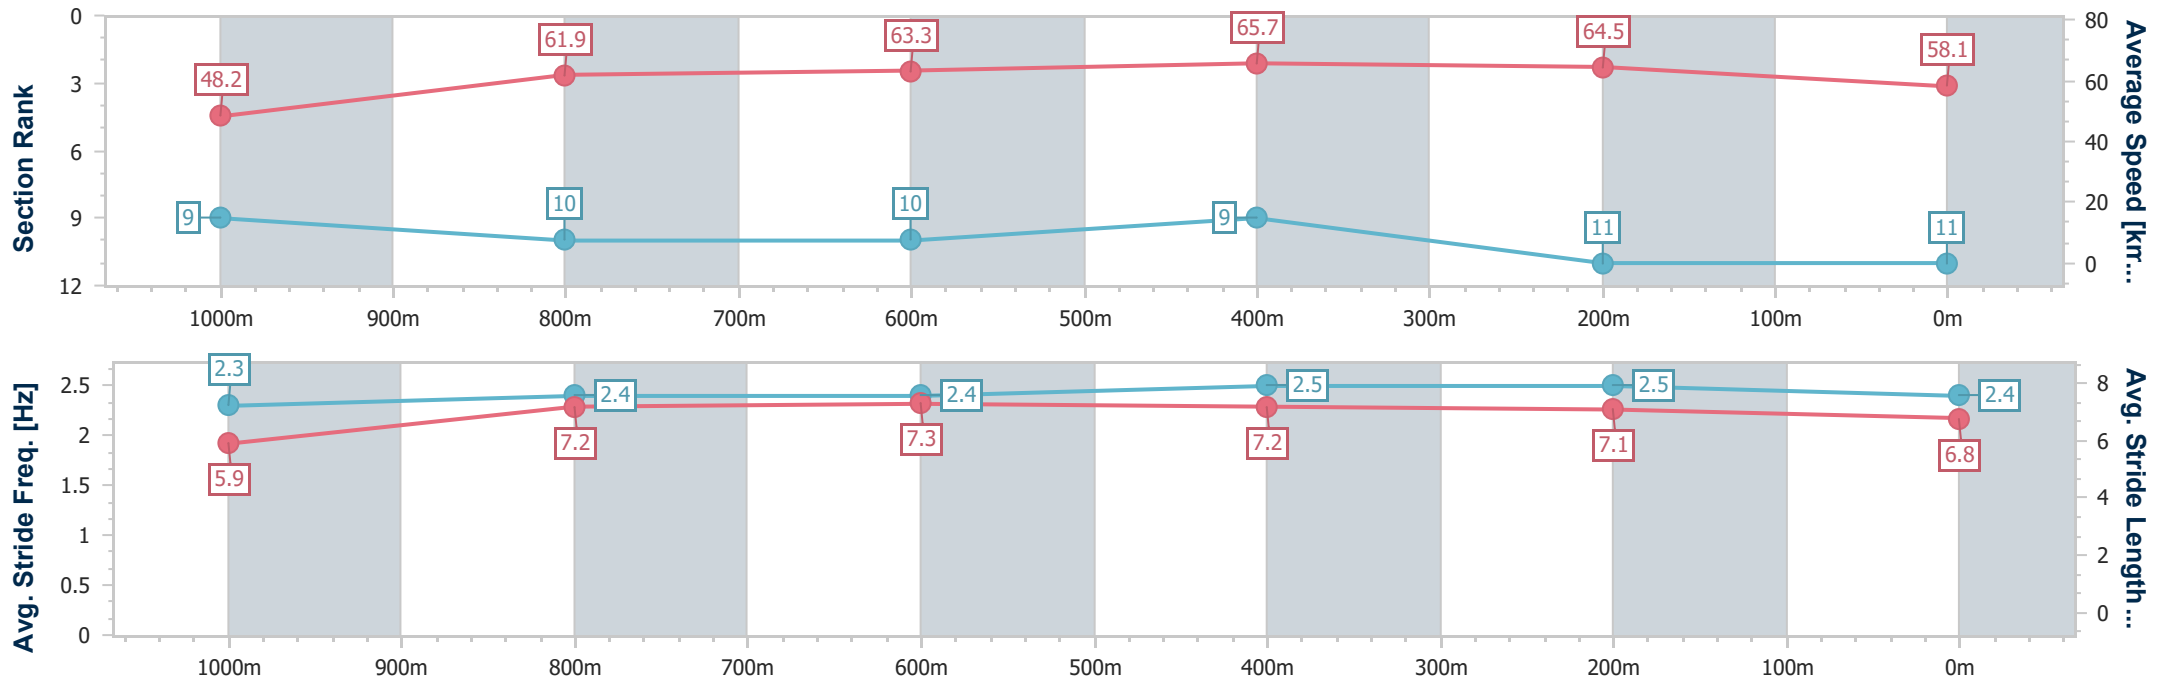

- [] Ranking at each section and finish
- .-.- No data available at this section
- NA No data available

Horse/Jockey Name	Spillify
Final Rank	11
Fastest Section Time (Section)	0:11.09 (600m)
Top Speed [km/h] (Section)	66.8 (600m)
Race State	Finished

Eagle Farm QLD Professional
Race 7: PATTERSONS BUILD GROUP Class 1 Handicap - 1200m

25 October 2023 - 16:30

Track Rating: Good 4, Weather: Fine, Rail Position: +10m Entire

BRISBANE RACING CLUB

Section	Overall	1000m	800m	600m	400m	200m
Section Times	1:13.00 [11] (0:15.00)	0:58.00 [9] (0:11.79)	0:46.21 [10] (0:11.53)	0:34.68 [10] (0:11.09)	0:23.59 [9] (0:11.19)	0:12.40 [11] (0:12.40)
Average Speed [km/h]	48.2	61.9	63.3	65.7	64.5	58.1
Top Speed [km/h]	59.8	63.6	64.9	66.8	66.2	62.8
Avg. Dist. to Rail [m]	5.4	2.9	2.4	2.9	7.1	7.2
Avg. Stride Freq. [Hz]	2.3	2.4	2.4	2.5	2.5	2.4
Avg. Stride Length [m]	5.9	7.2	7.3	7.2	7.1	6.8

- [] Ranking at each section and finish
- .-.- No data available at this section
- NA No data available