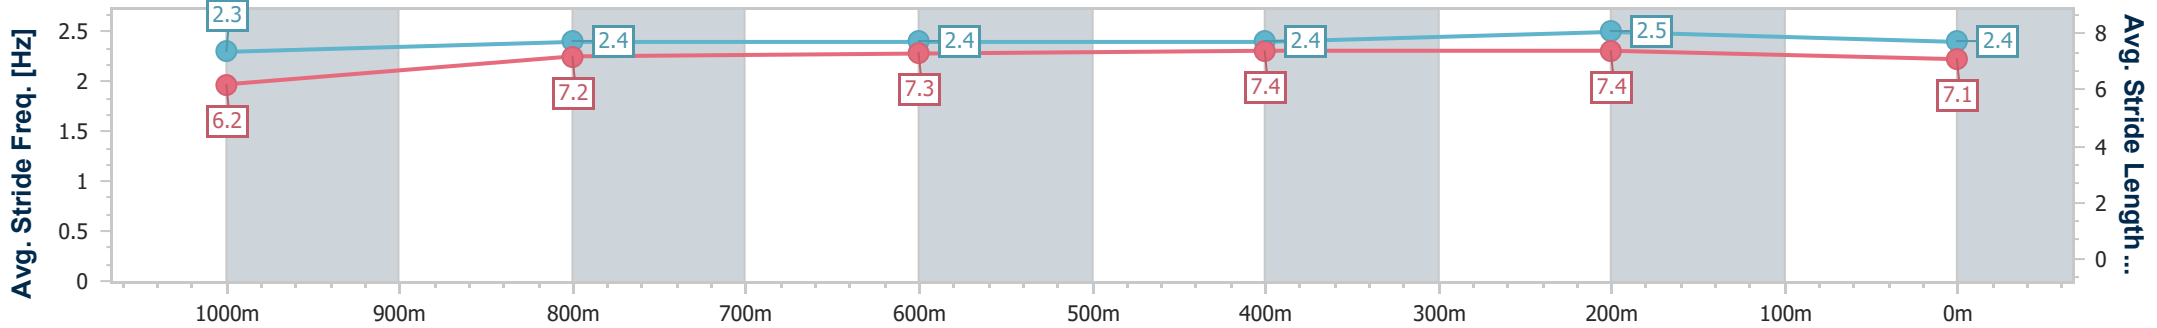

Eagle Farm QLD Professional
Race 7: PATTERSONS BUILD GROUP Class 1 Handicap - 1200m

25 October 2023 - 16:30

Track Rating: Good 4, Weather: Fine, Rail Position: +10m Entire

BRISBANE RACING CLUB

Section	Overall	1000m	800m	600m	400m	200m
Section Times	1:11.45 [2] (0:14.31)	0:57.14 [2] (0:11.69)	0:45.45 [2] (0:11.70)	0:33.75 [2] (0:11.13)	0:22.62 [1] (0:10.88)	0:11.74 [2] (0:11.74)
Average Speed [km/h]	50.5	62.2	62.1	64.7	66.4	61.1
Top Speed [km/h]	62.3	63.9	62.9	66.7	67.2	65.2
Avg. Dist. to Rail [m]	1.9	2.0	1.8	0.7	0.3	0.2
Avg. Stride Freq. [Hz]	2.3	2.4	2.4	2.4	2.5	2.4
Avg. Stride Length [m]	6.2	7.2	7.3	7.4	7.4	7.1