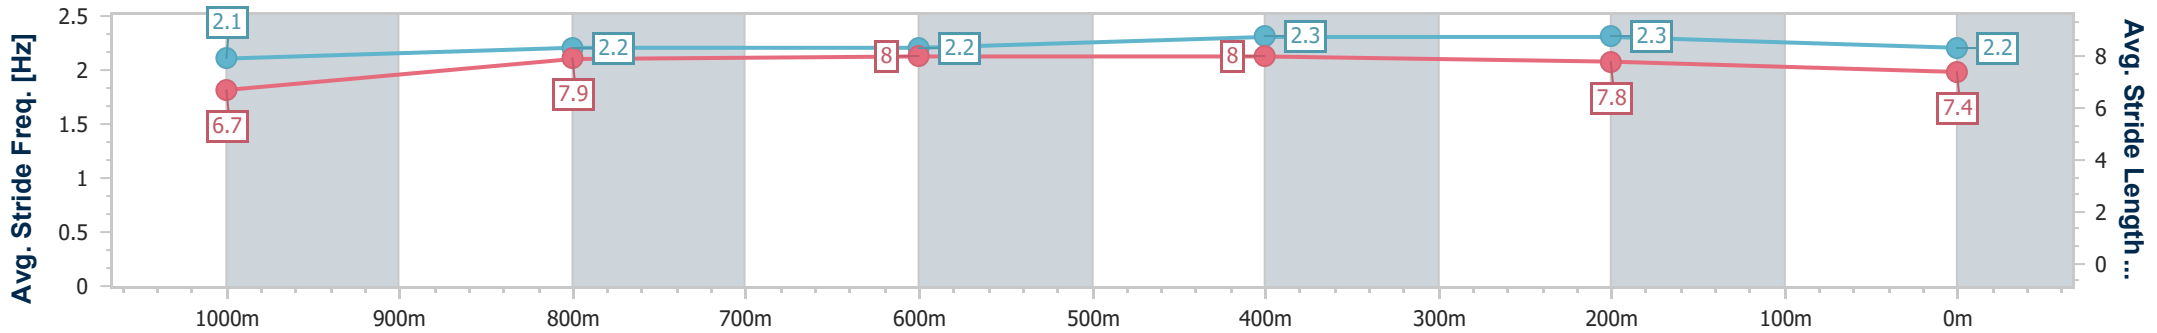

Eagle Farm QLD Professional
Race 7: PATTERSONS BUILD GROUP Class 1 Handicap - 1200m

25 October 2023 - 16:30

Track Rating: Good 4, Weather: Fine, Rail Position: +10m Entire

BRISBANE RACING CLUB

Section	Overall	1000m	800m	600m	400m	200m
Section Times	1:11.94 [8] (0:14.52)	0:57.42 [4] (0:11.78)	0:45.64 [4] (0:11.52)	0:34.12 [3] (0:11.08)	0:23.04 [3] (0:10.99)	0:12.05 [3] (0:12.05)
Average Speed [km/h]	50.0	62.4	63.2	65.8	65.5	59.8
Top Speed [km/h]	63.4	63.3	63.9	67.0	66.8	63.0
Avg. Dist. to Rail [m]	5.8	4.2	3.4	2.5	4.7	4.6
Avg. Stride Freq. [Hz]	2.1	2.2	2.2	2.3	2.3	2.2
Avg. Stride Length [m]	6.7	7.9	8.0	8.0	7.8	7.4

- [] Ranking at each section and finish
- .-.- No data available at this section
- NA No data available

Horse/Jockey Name	Easy Company
Final Rank	9
Fastest Section Time (Section)	0:10.91 (400m)
Top Speed [km/h] (Section)	67.5 (400m)
Race State	Finished