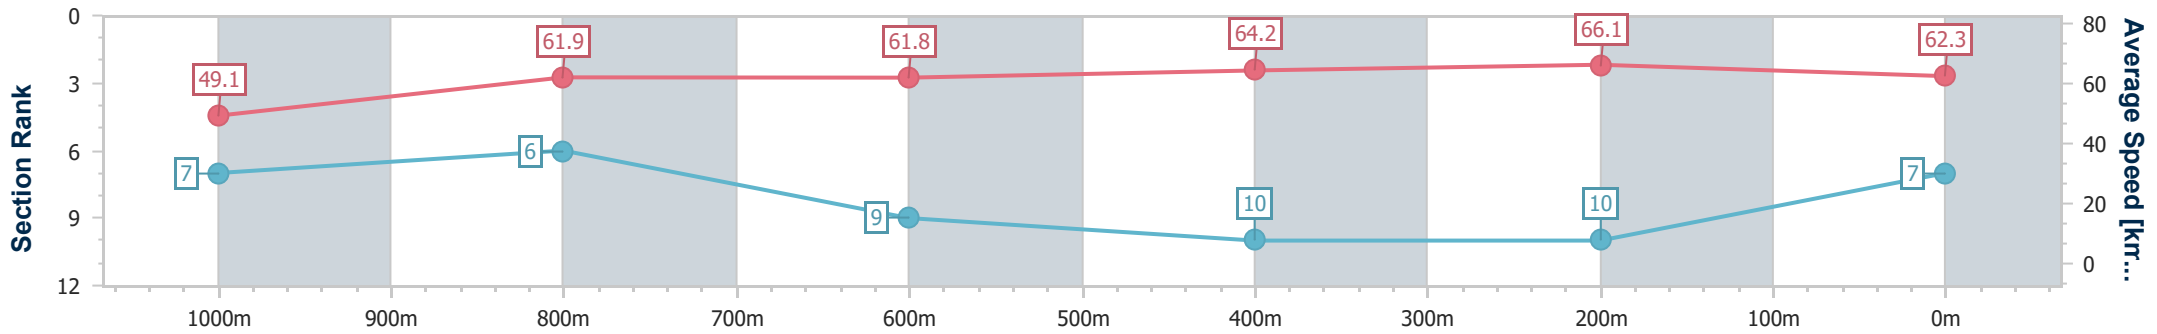

Eagle Farm QLD Professional
Race 7: PATTERSONS BUILD GROUP Class 1 Handicap - 1200m

25 October 2023 - 16:30

Track Rating: Good 4, Weather: Fine, Rail Position: +10m Entire

BRISBANE RACING CLUB

Section	Overall	1000m	800m	600m	400m	200m
Section Times	1:11.92 [7] (0:14.70)	0:57.22 [7] (0:11.79)	0:45.43 [6] (0:11.77)	0:33.66 [9] (0:11.21)	0:22.45 [10] (0:10.89)	0:11.56 [10] (0:11.56)
Average Speed [km/h]	49.1	61.9	61.8	64.2	66.1	62.3
Top Speed [km/h]	62.1	62.5	62.9	66.1	67.3	64.8
Avg. Dist. to Rail [m]	2.9	2.9	1.9	0.6	1.0	2.4
Avg. Stride Freq. [Hz]	2.2	2.4	2.3	2.4	2.5	2.4
Avg. Stride Length [m]	6.2	7.3	7.4	7.5	7.4	7.3