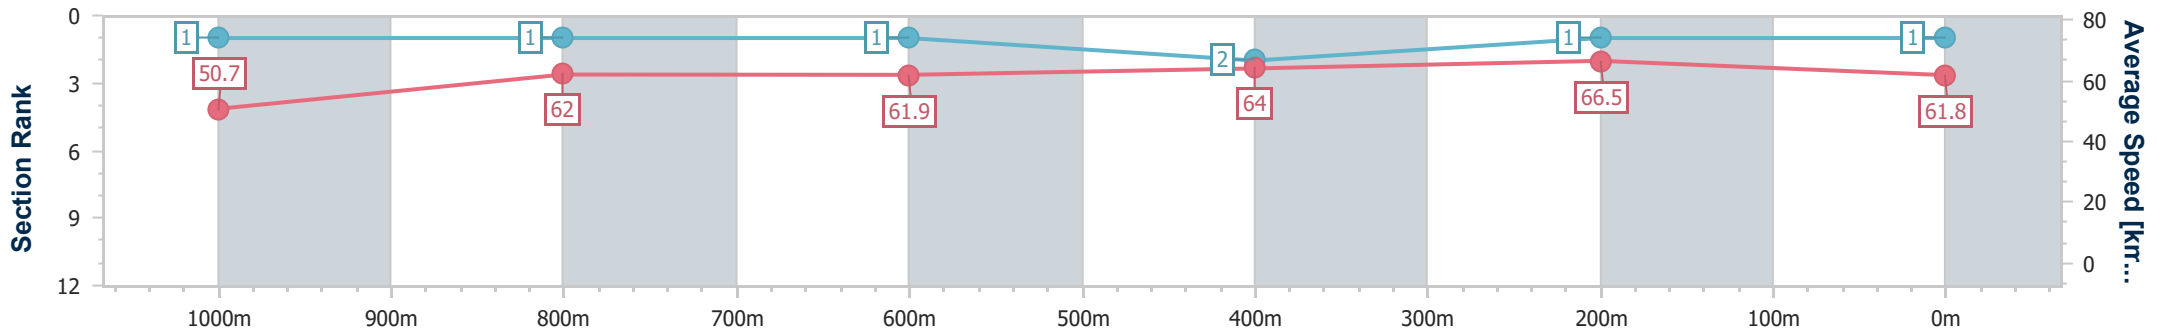

25 October 2023 - 16:30

Track Rating: Good 4, Weather: Fine, Rail Position: +10m Entire

BRISBANE RACING CLUB

Section	Overall	1000m	800m	600m	400m	200m
Section Times	1:11.35 [1] (0:14.18)	0:57.17 [1] (0:11.73)	0:45.44 [1] (0:11.72)	0:33.72 [1] (0:11.20)	0:22.52 [2] (0:10.87)	0:11.65 [1] (0:11.65)
Average Speed [km/h]	50.7	62.0	61.9	64.0	66.5	61.8
Top Speed [km/h]	62.5	63.1	63.3	66.4	66.7	65.6
Avg. Dist. to Rail [m]	4.0	1.7	0.8	0.3	1.1	0.5
Avg. Stride Freq. [Hz]	2.1	2.2	2.2	2.3	2.4	2.3
Avg. Stride Length [m]	6.7	7.9	7.9	7.8	7.6	7.4