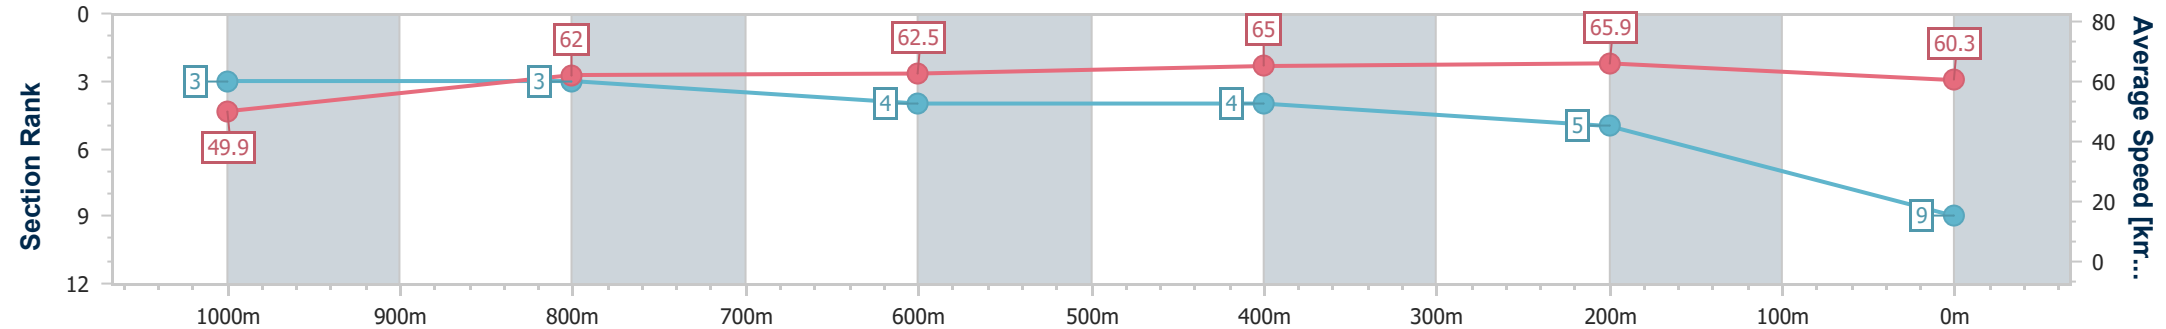

- [] Ranking at each section and finish
- .-.- No data available at this section
- NA No data available

Horse/Jockey Name	Easy Company
Final Rank	9
Fastest Section Time (Section)	0:10.91 (400m)
Top Speed [km/h] (Section)	67.5 (400m)
Race State	Finished

Eagle Farm QLD Professional
Race 7: PATTERSONS BUILD GROUP Class 1 Handicap - 1200m

25 October 2023 - 16:30

Track Rating: Good 4, Weather: Fine, Rail Position: +10m Entire

BRISBANE RACING CLUB

Section	Overall	1000m	800m	600m	400m	200m
Section Times	1:11.96 [9] (0:14.48)	0:57.48 [3] (0:11.79)	0:45.69 [3] (0:11.67)	0:34.02 [4] (0:11.19)	0:22.83 [4] (0:10.91)	0:11.92 [5] (0:11.92)
Average Speed [km/h]	49.9	62.0	62.5	65.0	65.9	60.3
Top Speed [km/h]	61.6	63.3	63.0	67.2	67.5	63.4
Avg. Dist. to Rail [m]	4.0	3.0	2.3	2.3	5.3	5.3
Avg. Stride Freq. [Hz]	2.2	2.3	2.3	2.4	2.5	2.5
Avg. Stride Length [m]	6.3	7.3	7.4	7.4	7.2	6.8

- [] Ranking at each section and finish
- .-.- No data available at this section
- NA No data available

Horse/Jockey Name	Silver Onyx
Final Rank	10
Fastest Section Time (Section)	0:11.01 (400m)
Top Speed [km/h] (Section)	66.3 (400m)
Race State	Finished