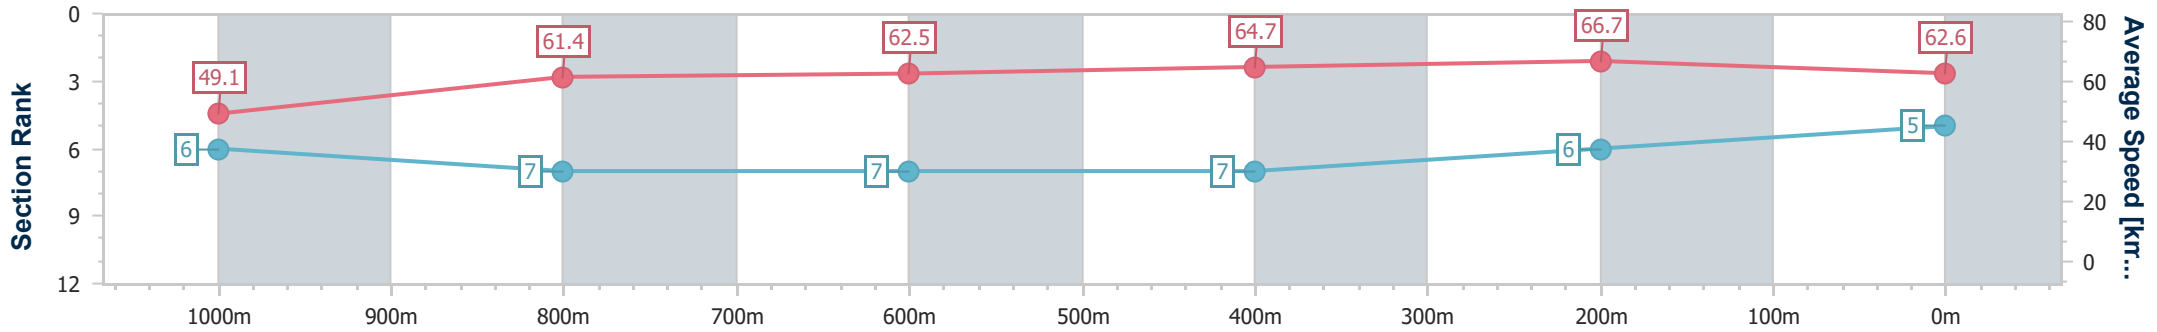

Eagle Farm QLD Professional
Race 7: PATTERSONS BUILD GROUP Class 1 Handicap - 1200m

25 October 2023 - 16:30

Track Rating: Good 4, Weather: Fine, Rail Position: +10m Entire

BRISBANE RACING CLUB

Section	Overall	1000m	800m	600m	400m	200m
Section Times	1:11.65 [5] (0:14.70)	0:56.95 [6] (0:11.86)	0:45.09 [7] (0:11.64)	0:33.45 [7] (0:11.12)	0:22.33 [7] (0:10.80)	0:11.53 [6] (0:11.53)
Average Speed [km/h]	49.1	61.4	62.5	64.7	66.7	62.6
Top Speed [km/h]	61.3	63.5	63.6	67.4	67.8	66.0
Avg. Dist. to Rail [m]	1.1	2.1	2.0	0.6	1.6	1.7
Avg. Stride Freq. [Hz]	2.3	2.4	2.4	2.5	2.6	2.5
Avg. Stride Length [m]	6.1	7.2	7.2	7.3	7.2	7.0