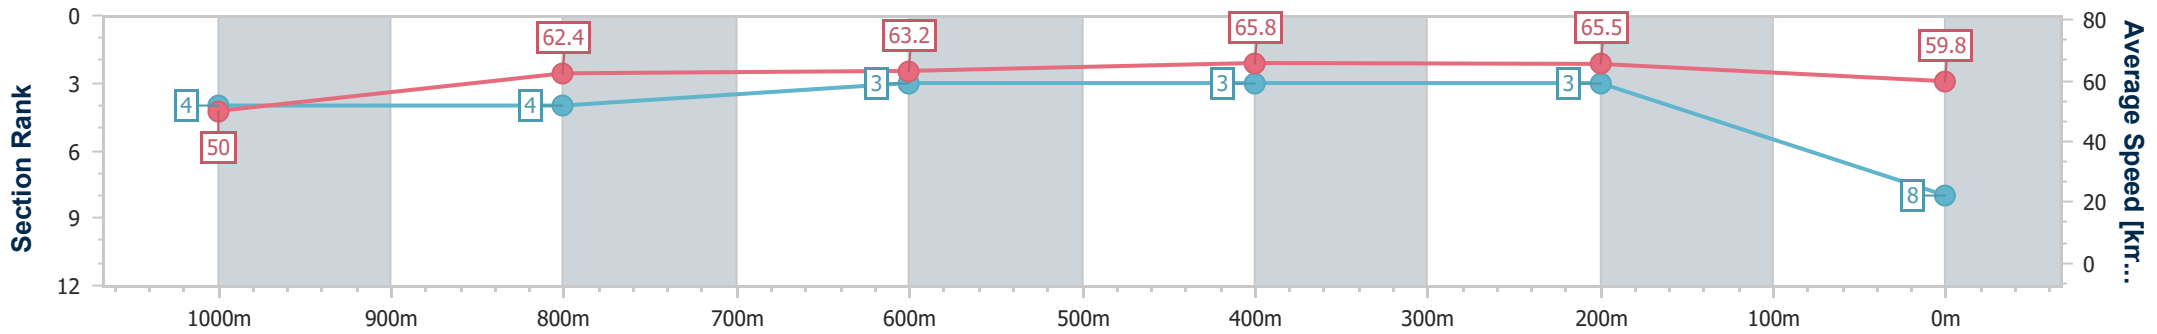

Eagle Farm QLD Professional
Race 7: PATTERSONS BUILD GROUP Class 1 Handicap - 1200m

25 October 2023 - 16:30

Track Rating: Good 4, Weather: Fine, Rail Position: +10m Entire

BRISBANE RACING CLUB

Section	Overall	1000m	800m	600m	400m	200m
Section Times	1:11.94 [8] (0:14.52)	0:57.42 [4] (0:11.78)	0:45.64 [4] (0:11.52)	0:34.12 [3] (0:11.08)	0:23.04 [3] (0:10.99)	0:12.05 [3] (0:12.05)
Average Speed [km/h]	50.0	62.4	63.2	65.8	65.5	59.8
Top Speed [km/h]	63.4	63.3	63.9	67.0	66.8	63.0
Avg. Dist. to Rail [m]	5.8	4.2	3.4	2.5	4.7	4.6
Avg. Stride Freq. [Hz]	2.1	2.2	2.2	2.3	2.3	2.2
Avg. Stride Length [m]	6.7	7.9	8.0	8.0	7.8	7.4

- [] Ranking at each section and finish
- .-.- No data available at this section
- NA No data available

Horse/Jockey Name	Easy Company
Final Rank	9
Fastest Section Time (Section)	0:10.91 (400m)
Top Speed [km/h] (Section)	67.5 (400m)
Race State	Finished