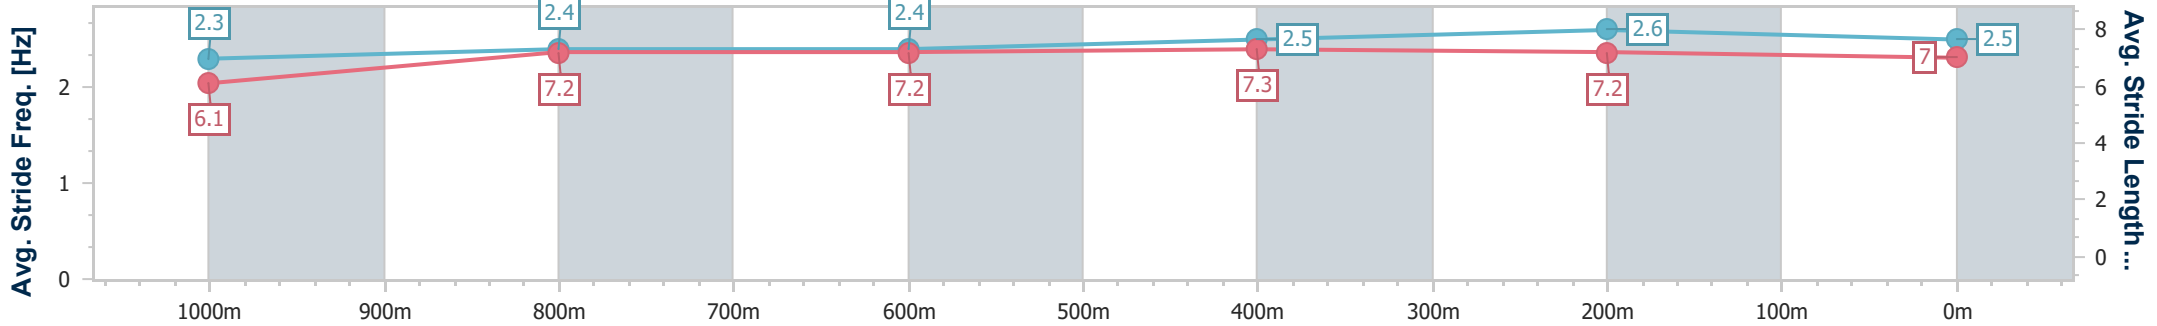

Eagle Farm QLD Professional
Race 7: PATTERSONS BUILD GROUP Class 1 Handicap - 1200m

25 October 2023 - 16:30

Track Rating: Good 4, Weather: Fine, Rail Position: +10m Entire

BRISBANE RACING CLUB

Section	Overall	1000m	800m	600m	400m	200m
Section Times	1:11.65 [5] (0:14.70)	0:56.95 [6] (0:11.86)	0:45.09 [7] (0:11.64)	0:33.45 [7] (0:11.12)	0:22.33 [7] (0:10.80)	0:11.53 [6] (0:11.53)
Average Speed [km/h]	49.1	61.4	62.5	64.7	66.7	62.6
Top Speed [km/h]	61.3	63.5	63.6	67.4	67.8	66.0
Avg. Dist. to Rail [m]	1.1	2.1	2.0	0.6	1.6	1.7
Avg. Stride Freq. [Hz]	2.3	2.4	2.4	2.5	2.6	2.5
Avg. Stride Length [m]	6.1	7.2	7.2	7.3	7.2	7.0