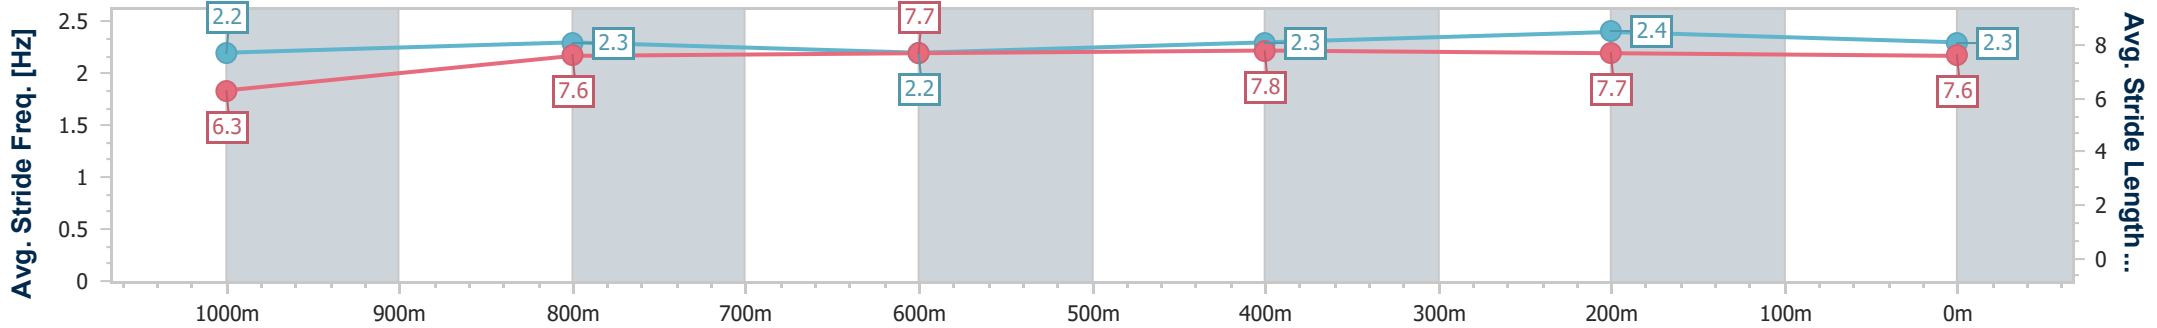

Eagle Farm QLD Professional
Race 7: PATTERSONS BUILD GROUP Class 1 Handicap - 1200m

25 October 2023 - 16:30

Track Rating: Good 4, Weather: Fine, Rail Position: +10m Entire

BRISBANE RACING CLUB

Section	Overall	1000m	800m	600m	400m	200m
Section Times	1:11.59 [3] (0:14.54)	0:57.05 [5] (0:11.85)	0:45.20 [5] (0:11.63)	0:33.57 [5] (0:11.13)	0:22.44 [5] (0:10.79)	0:11.65 [4] (0:11.65)
Average Speed [km/h]	49.5	61.3	62.1	64.5	66.8	61.9
Top Speed [km/h]	60.7	62.7	62.8	66.8	67.5	65.6
Avg. Dist. to Rail [m]	1.1	1.7	0.9	0.4	1.3	1.6
Avg. Stride Freq. [Hz]	2.2	2.3	2.2	2.3	2.4	2.3
Avg. Stride Length [m]	6.3	7.6	7.7	7.8	7.7	7.6