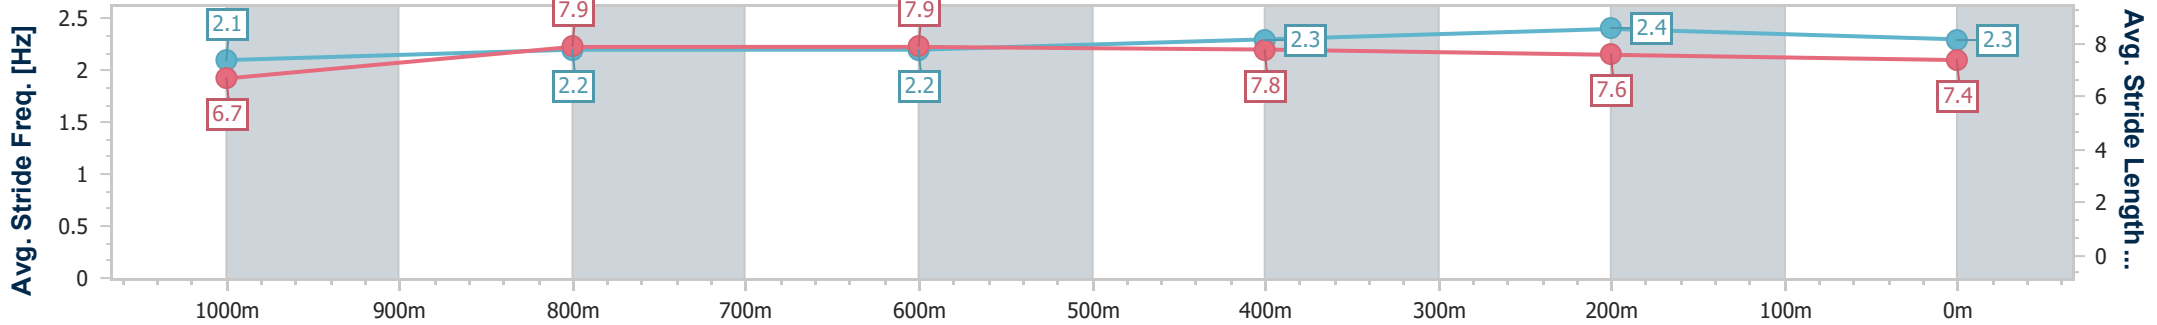

25 October 2023 - 16:30

Track Rating: Good 4, Weather: Fine, Rail Position: +10m Entire

BRISBANE RACING CLUB

Section	Overall	1000m	800m	600m	400m	200m
Section Times	1:11.35 [1] (0:14.18)	0:57.17 [1] (0:11.73)	0:45.44 [1] (0:11.72)	0:33.72 [1] (0:11.20)	0:22.52 [2] (0:10.87)	0:11.65 [1] (0:11.65)
Average Speed [km/h]	50.7	62.0	61.9	64.0	66.5	61.8
Top Speed [km/h]	62.5	63.1	63.3	66.4	66.7	65.6
Avg. Dist. to Rail [m]	4.0	1.7	0.8	0.3	1.1	0.5
Avg. Stride Freq. [Hz]	2.1	2.2	2.2	2.3	2.4	2.3
Avg. Stride Length [m]	6.7	7.9	7.9	7.8	7.6	7.4