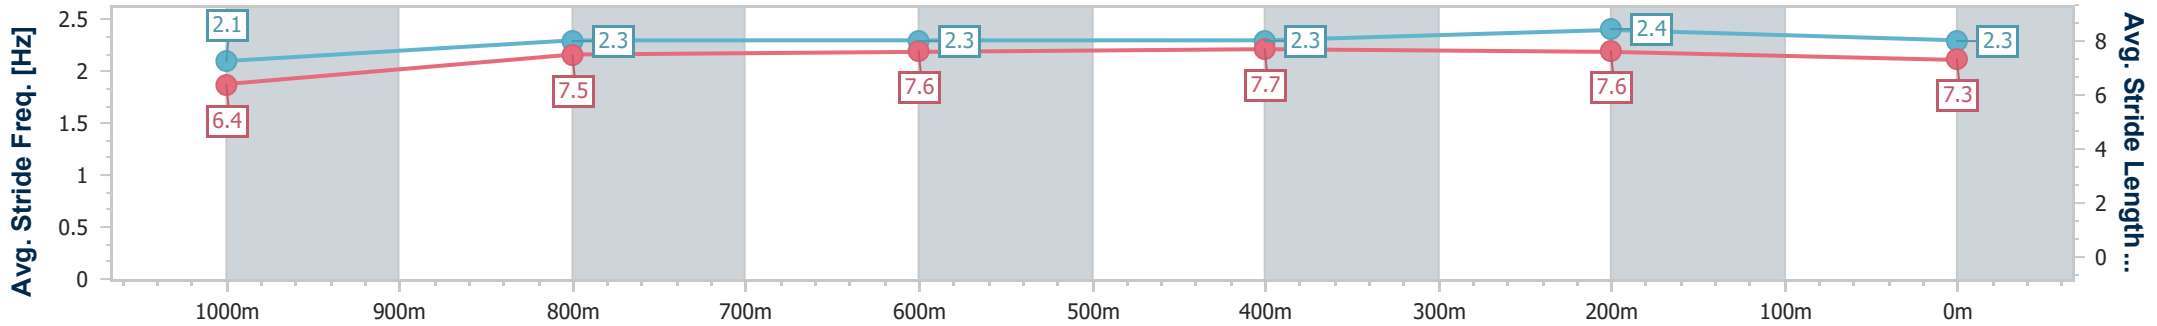

- [] Ranking at each section and finish
- .-.- No data available at this section
- NA No data available

Horse/Jockey Name	Silver Onyx
Final Rank	10
Fastest Section Time (Section)	0:11.01 (400m)
Top Speed [km/h] (Section)	66.3 (400m)
Race State	Finished

Eagle Farm QLD Professional
Race 7: PATTERSONS BUILD GROUP Class 1 Handicap - 1200m

25 October 2023 - 16:30

Track Rating: Good 4, Weather: Fine, Rail Position: +10m Entire

BRISBANE RACING CLUB

Section	Overall	1000m	800m	600m	400m	200m
Section Times	1:12.41 [10] (0:14.77)	0:57.64 [8] (0:11.82)	0:45.82 [8] (0:11.52)	0:34.30 [6] (0:11.20)	0:23.10 [6] (0:11.01)	0:12.09 [9] (0:12.09)
Average Speed [km/h]	48.8	61.8	63.0	64.6	65.6	59.4
Top Speed [km/h]	61.0	62.9	64.3	66.1	66.3	63.6
Avg. Dist. to Rail [m]	3.2	2.6	2.1	1.4	3.2	4.7
Avg. Stride Freq. [Hz]	2.1	2.3	2.3	2.3	2.4	2.3
Avg. Stride Length [m]	6.4	7.5	7.6	7.7	7.6	7.3

- [] Ranking at each section and finish
- .-.- No data available at this section
- NA No data available

Horse/Jockey Name	Spillify
Final Rank	11
Fastest Section Time (Section)	0:11.09 (600m)
Top Speed [km/h] (Section)	66.8 (600m)
Race State	Finished