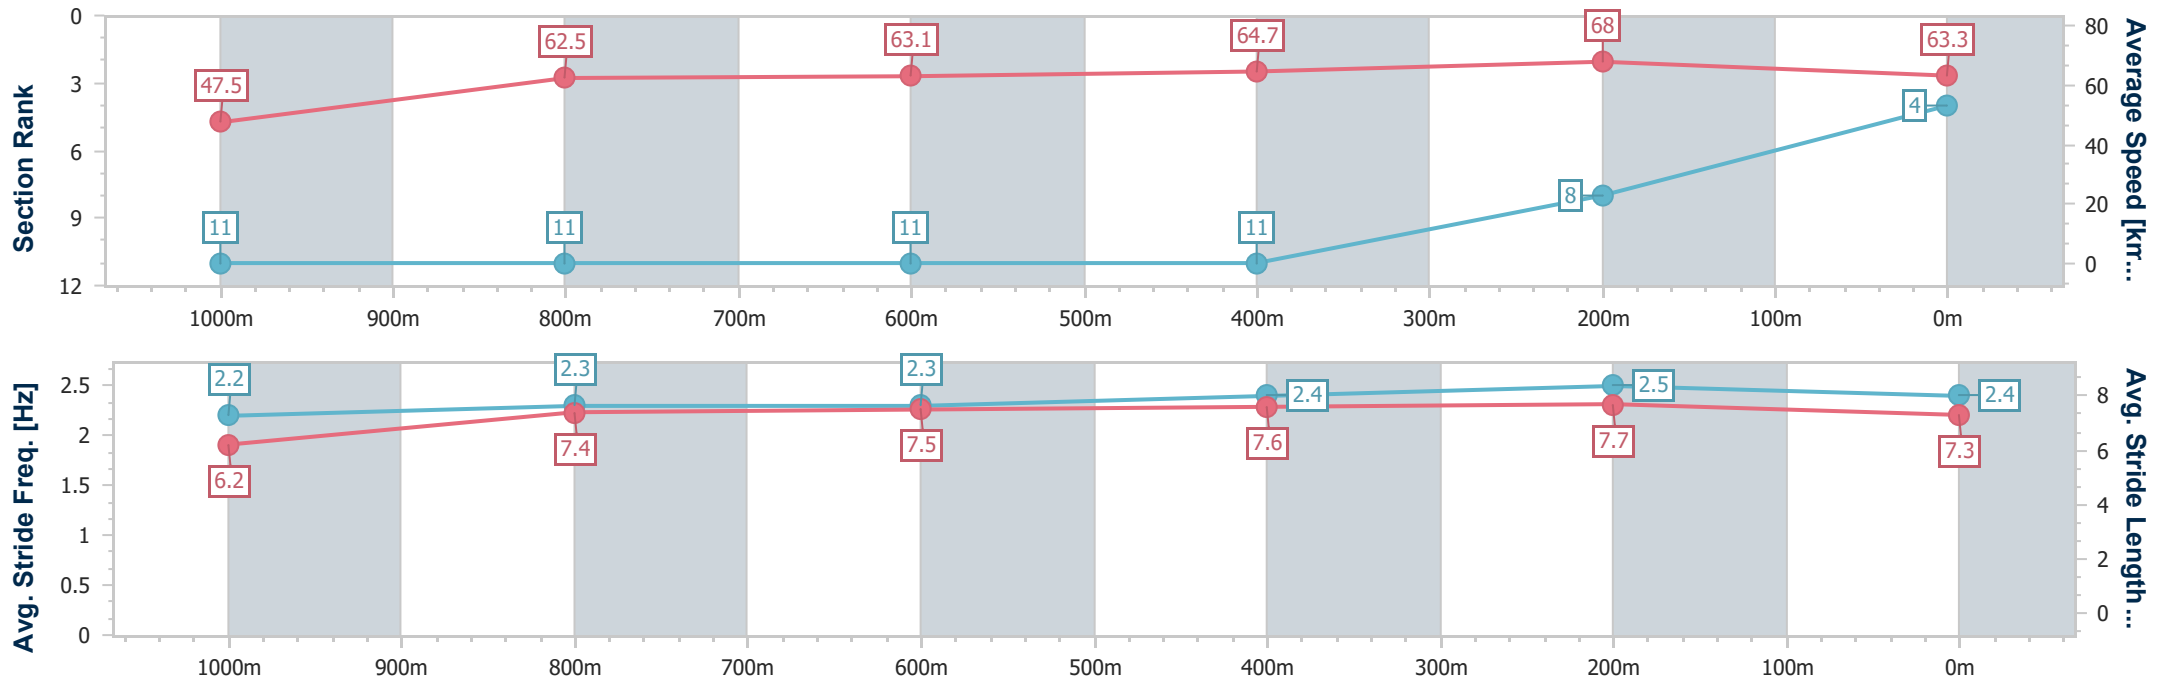

Eagle Farm QLD Professional
Race 7: PATTERSONS BUILD GROUP Class 1 Handicap - 1200m

25 October 2023 - 16:30

Track Rating: Good 4, Weather: Fine, Rail Position: +10m Entire

BRISBANE RACING CLUB

Section	Overall	1000m	800m	600m	400m	200m
Section Times	1:11.64 [4] (0:15.24)	0:56.40 [11] (0:11.70)	0:44.70 [11] (0:11.54)	0:33.16 [11] (0:11.14)	0:22.02 [11] (0:10.62)	0:11.40 [8] (0:11.40)
Average Speed [km/h]	47.5	62.5	63.1	64.7	68.0	63.3
Top Speed [km/h]	61.0	65.2	63.8	67.9	68.6	65.8
Avg. Dist. to Rail [m]	7.2	3.2	1.8	1.0	1.4	0.6
Avg. Stride Freq. [Hz]	2.2	2.3	2.3	2.4	2.5	2.4
Avg. Stride Length [m]	6.2	7.4	7.5	7.6	7.7	7.3

- [] Ranking at each section and finish
- .-.- No data available at this section
- NA No data available

Horse/Jockey Name	Brasco
Final Rank	5
Fastest Section Time (Section)	0:10.80 (400m)
Top Speed [km/h] (Section)	67.8 (400m)
Race State	Finished