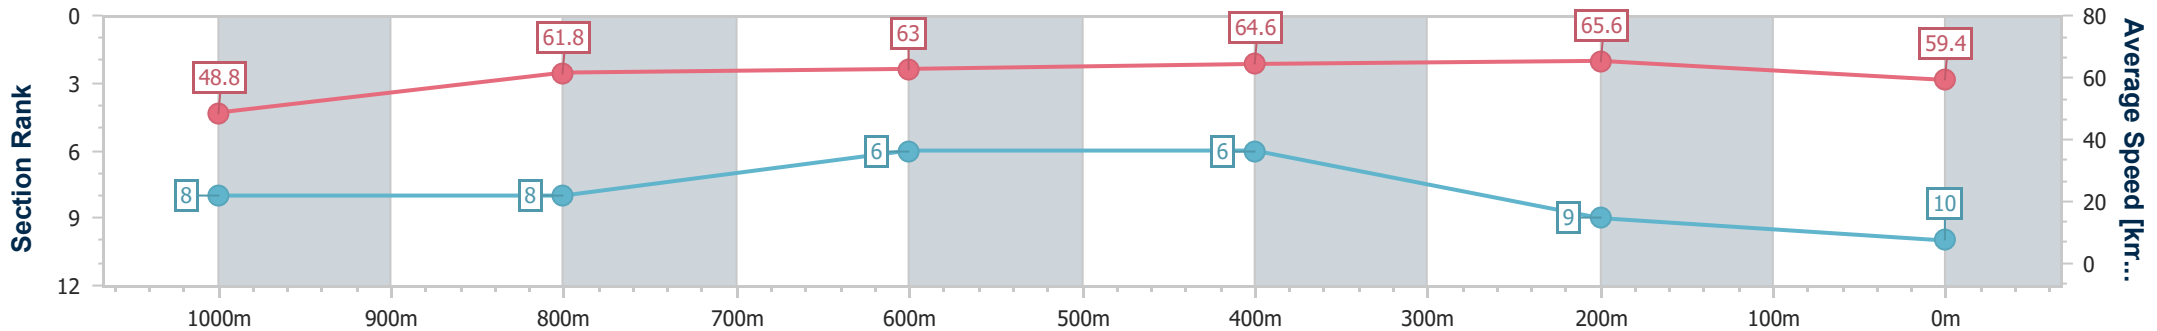

- [] Ranking at each section and finish
- .-.- No data available at this section
- NA No data available

Horse/Jockey Name	Silver Onyx
Final Rank	10
Fastest Section Time (Section)	0:11.01 (400m)
Top Speed [km/h] (Section)	66.3 (400m)
Race State	Finished

Eagle Farm QLD Professional
Race 7: PATTERSONS BUILD GROUP Class 1 Handicap - 1200m

25 October 2023 - 16:30

Track Rating: Good 4, Weather: Fine, Rail Position: +10m Entire

BRISBANE RACING CLUB

Section	Overall	1000m	800m	600m	400m	200m
Section Times	1:12.41 [10] (0:14.77)	0:57.64 [8] (0:11.82)	0:45.82 [8] (0:11.52)	0:34.30 [6] (0:11.20)	0:23.10 [6] (0:11.01)	0:12.09 [9] (0:12.09)
Average Speed [km/h]	48.8	61.8	63.0	64.6	65.6	59.4
Top Speed [km/h]	61.0	62.9	64.3	66.1	66.3	63.6
Avg. Dist. to Rail [m]	3.2	2.6	2.1	1.4	3.2	4.7
Avg. Stride Freq. [Hz]	2.1	2.3	2.3	2.3	2.4	2.3
Avg. Stride Length [m]	6.4	7.5	7.6	7.7	7.6	7.3

- [] Ranking at each section and finish
- .-.- No data available at this section
- NA No data available

Horse/Jockey Name	Spillify
Final Rank	11
Fastest Section Time (Section)	0:11.09 (600m)
Top Speed [km/h] (Section)	66.8 (600m)
Race State	Finished