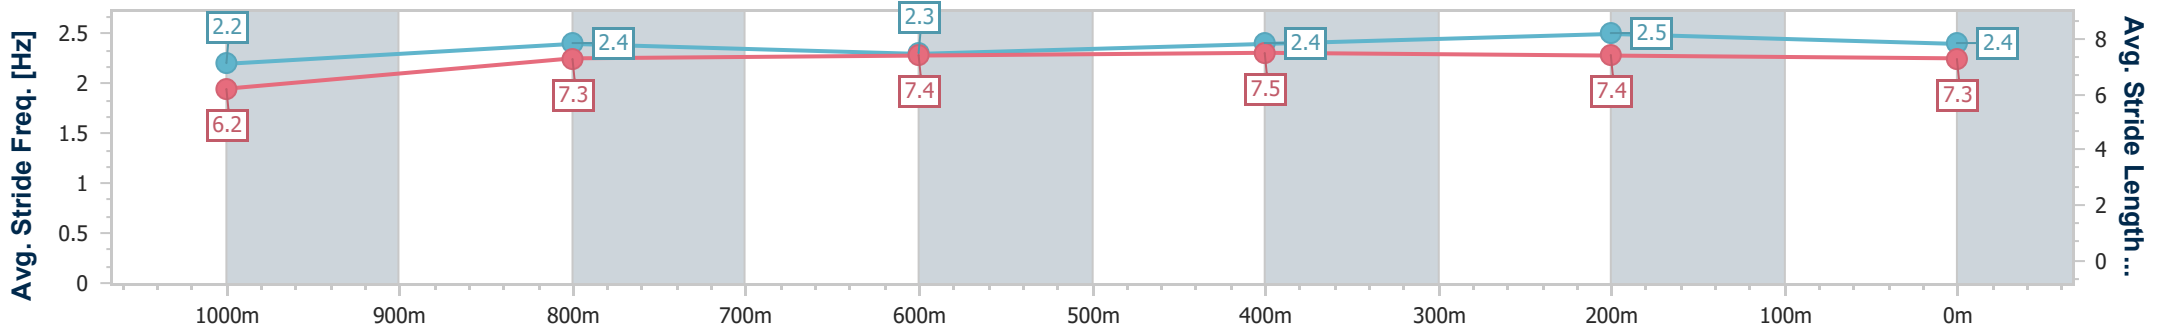

Eagle Farm QLD Professional
Race 7: PATTERSONS BUILD GROUP Class 1 Handicap - 1200m

25 October 2023 - 16:30

Track Rating: Good 4, Weather: Fine, Rail Position: +10m Entire

BRISBANE RACING CLUB

Section	Overall	1000m	800m	600m	400m	200m
Section Times	1:11.92 [7] (0:14.70)	0:57.22 [7] (0:11.79)	0:45.43 [6] (0:11.77)	0:33.66 [9] (0:11.21)	0:22.45 [10] (0:10.89)	0:11.56 [10] (0:11.56)
Average Speed [km/h]	49.1	61.9	61.8	64.2	66.1	62.3
Top Speed [km/h]	62.1	62.5	62.9	66.1	67.3	64.8
Avg. Dist. to Rail [m]	2.9	2.9	1.9	0.6	1.0	2.4
Avg. Stride Freq. [Hz]	2.2	2.4	2.3	2.4	2.5	2.4
Avg. Stride Length [m]	6.2	7.3	7.4	7.5	7.4	7.3