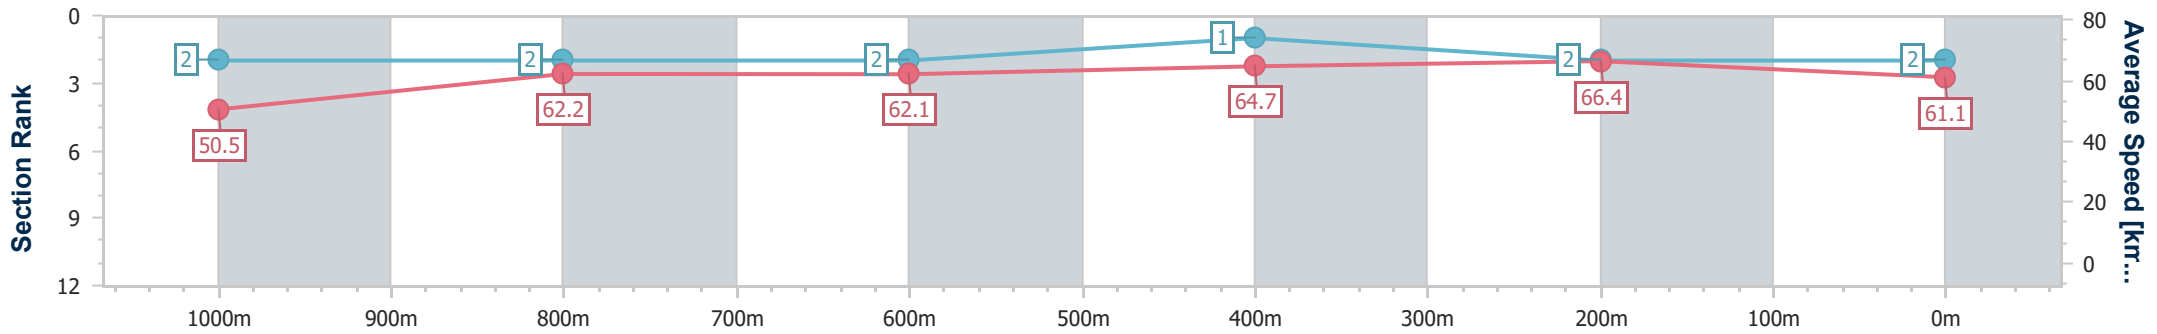

Eagle Farm QLD Professional
Race 7: PATTERSONS BUILD GROUP Class 1 Handicap - 1200m

25 October 2023 - 16:30

Track Rating: Good 4, Weather: Fine, Rail Position: +10m Entire

BRISBANE RACING CLUB

Section	Overall	1000m	800m	600m	400m	200m
Section Times	1:11.45 [2] (0:14.31)	0:57.14 [2] (0:11.69)	0:45.45 [2] (0:11.70)	0:33.75 [2] (0:11.13)	0:22.62 [1] (0:10.88)	0:11.74 [2] (0:11.74)
Average Speed [km/h]	50.5	62.2	62.1	64.7	66.4	61.1
Top Speed [km/h]	62.3	63.9	62.9	66.7	67.2	65.2
Avg. Dist. to Rail [m]	1.9	2.0	1.8	0.7	0.3	0.2
Avg. Stride Freq. [Hz]	2.3	2.4	2.4	2.4	2.5	2.4
Avg. Stride Length [m]	6.2	7.2	7.3	7.4	7.4	7.1