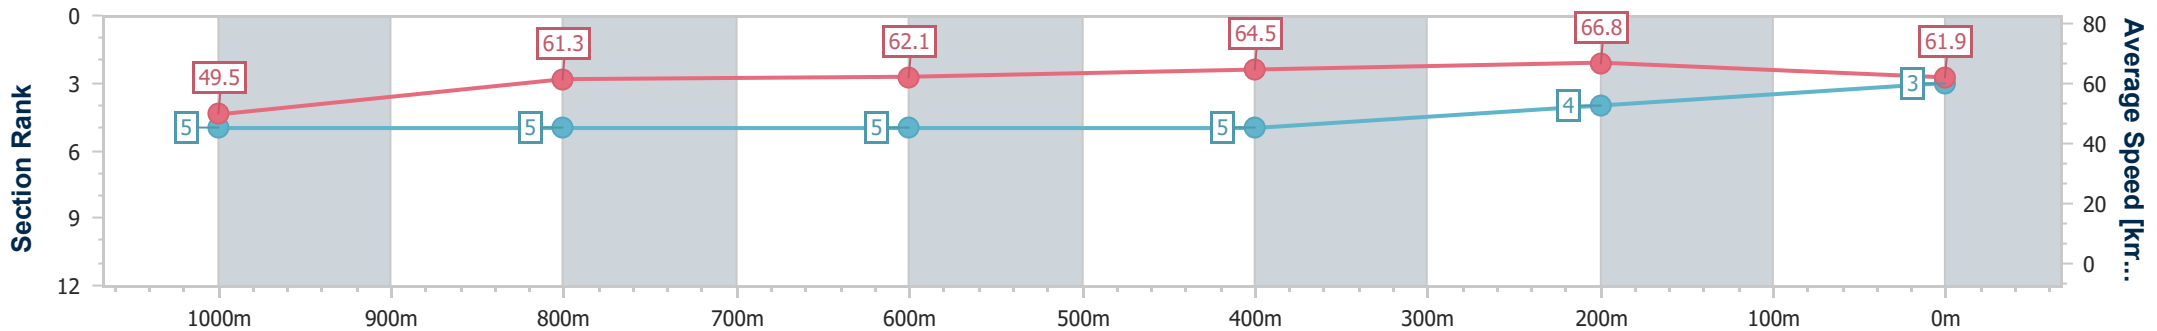

Eagle Farm QLD Professional
Race 7: PATTERSONS BUILD GROUP Class 1 Handicap - 1200m

25 October 2023 - 16:30

Track Rating: Good 4, Weather: Fine, Rail Position: +10m Entire

BRISBANE RACING CLUB

Section	Overall	1000m	800m	600m	400m	200m
Section Times	1:11.59 [3] (0:14.54)	0:57.05 [5] (0:11.85)	0:45.20 [5] (0:11.63)	0:33.57 [5] (0:11.13)	0:22.44 [5] (0:10.79)	0:11.65 [4] (0:11.65)
Average Speed [km/h]	49.5	61.3	62.1	64.5	66.8	61.9
Top Speed [km/h]	60.7	62.7	62.8	66.8	67.5	65.6
Avg. Dist. to Rail [m]	1.1	1.7	0.9	0.4	1.3	1.6
Avg. Stride Freq. [Hz]	2.2	2.3	2.2	2.3	2.4	2.3
Avg. Stride Length [m]	6.3	7.6	7.7	7.8	7.7	7.6