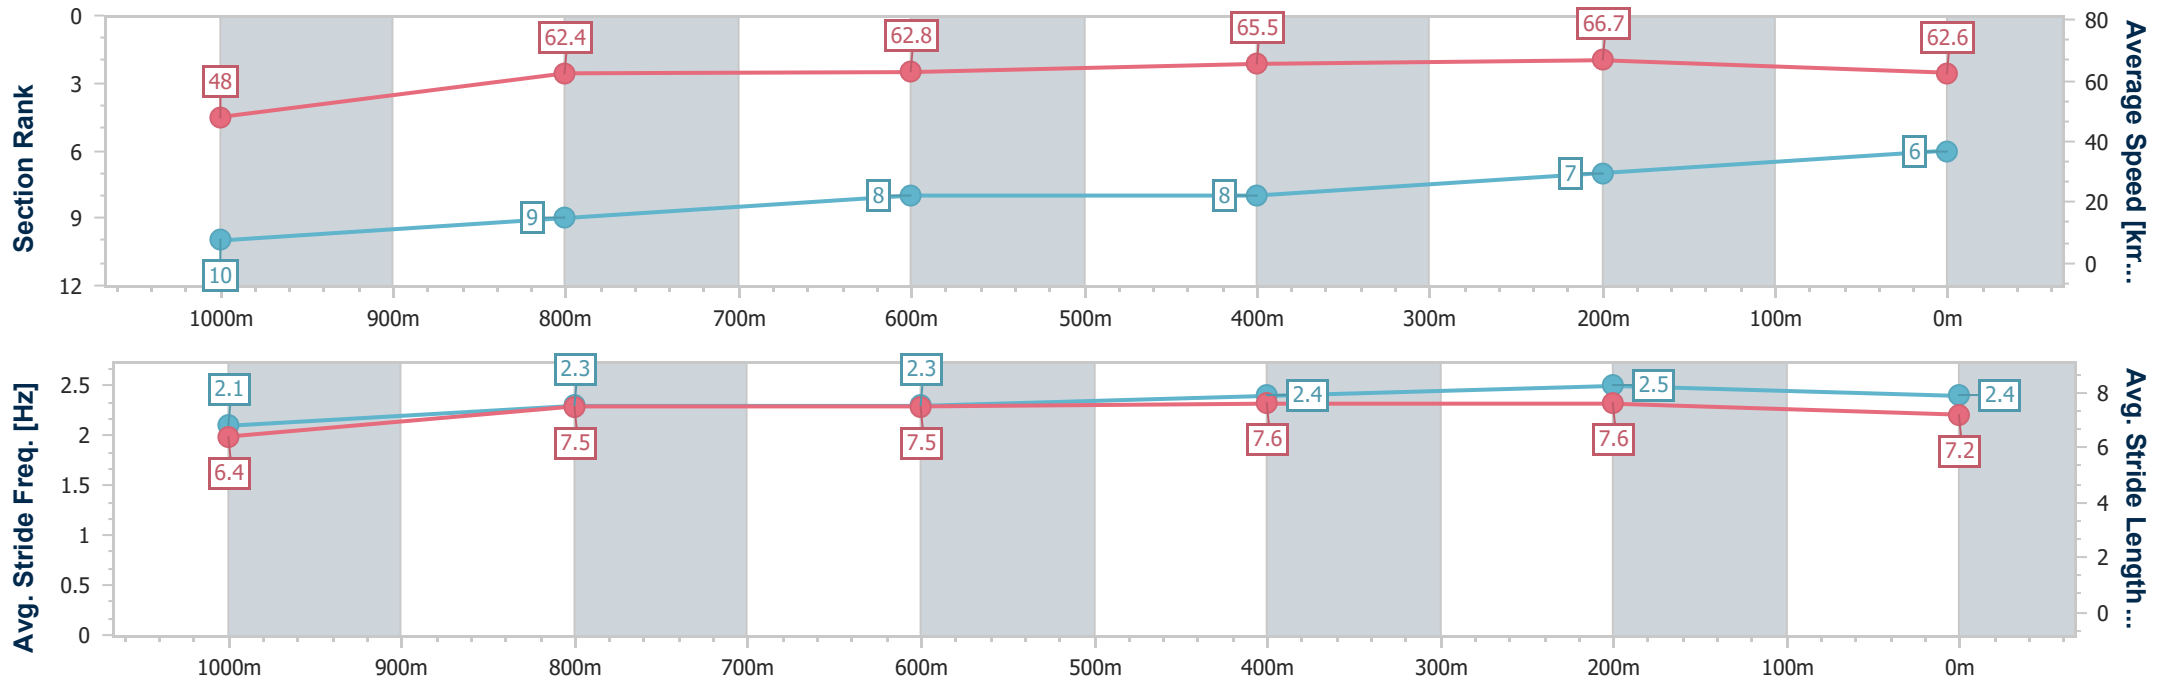

Eagle Farm QLD Professional
Race 7: PATTERSONS BUILD GROUP Class 1 Handicap - 1200m

25 October 2023 - 16:30

Track Rating: Good 4, Weather: Fine, Rail Position: +10m Entire

BRISBANE RACING CLUB

Section	Overall	1000m	800m	600m	400m	200m
Section Times	1:11.66 [6] (0:15.01)	0:56.65 [10] (0:11.70)	0:44.95 [9] (0:11.54)	0:33.41 [8] (0:11.11)	0:22.30 [8] (0:10.82)	0:11.48 [7] (0:11.48)
Average Speed [km/h]	48.0	62.4	62.8	65.5	66.7	62.6
Top Speed [km/h]	60.6	63.7	63.5	66.7	67.1	66.2
Avg. Dist. to Rail [m]	4.8	2.0	1.8	2.8	4.9	5.1
Avg. Stride Freq. [Hz]	2.1	2.3	2.3	2.4	2.5	2.4
Avg. Stride Length [m]	6.4	7.5	7.5	7.6	7.6	7.2

- [] Ranking at each section and finish
- .-.- No data available at this section
- NA No data available

Horse/Jockey Name	It'smemario
Final Rank	7
Fastest Section Time (Section)	0:10.89 (400m)
Top Speed [km/h] (Section)	67.3 (400m)
Race State	Finished