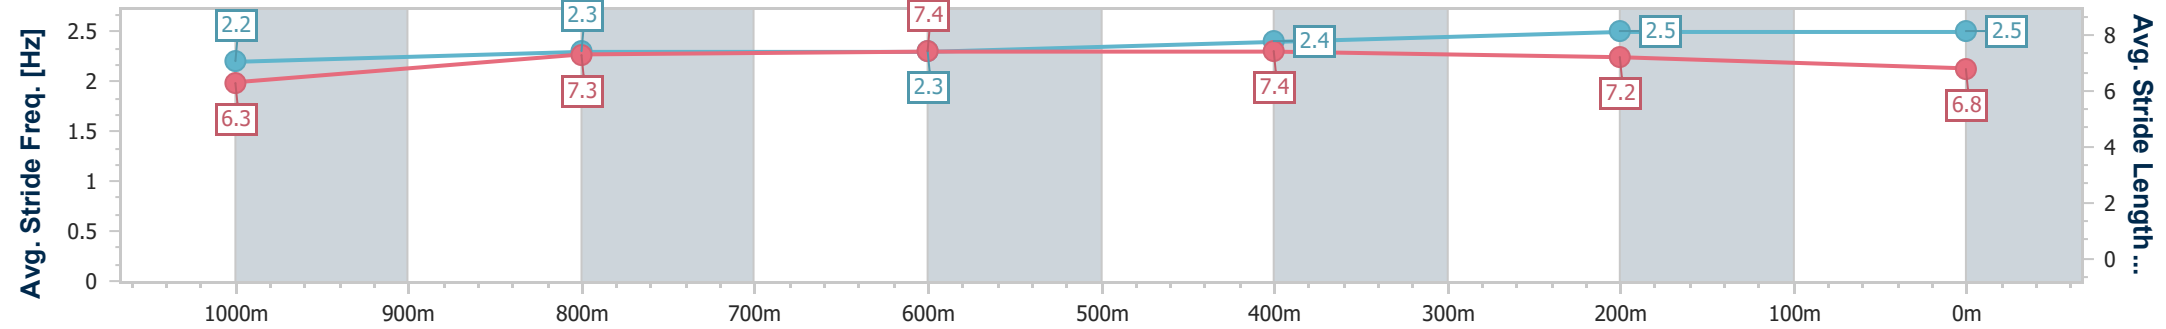

- [] Ranking at each section and finish
- .-.- No data available at this section
- NA No data available

Horse/Jockey Name	Easy Company
Final Rank	9
Fastest Section Time (Section)	0:10.91 (400m)
Top Speed [km/h] (Section)	67.5 (400m)
Race State	Finished

Eagle Farm QLD Professional
Race 7: PATTERSONS BUILD GROUP Class 1 Handicap - 1200m

25 October 2023 - 16:30

Track Rating: Good 4, Weather: Fine, Rail Position: +10m Entire

BRISBANE RACING CLUB

Section	Overall	1000m	800m	600m	400m	200m
Section Times	1:11.96 [9] (0:14.48)	0:57.48 [3] (0:11.79)	0:45.69 [3] (0:11.67)	0:34.02 [4] (0:11.19)	0:22.83 [4] (0:10.91)	0:11.92 [5] (0:11.92)
Average Speed [km/h]	49.9	62.0	62.5	65.0	65.9	60.3
Top Speed [km/h]	61.6	63.3	63.0	67.2	67.5	63.4
Avg. Dist. to Rail [m]	4.0	3.0	2.3	2.3	5.3	5.3
Avg. Stride Freq. [Hz]	2.2	2.3	2.3	2.4	2.5	2.5
Avg. Stride Length [m]	6.3	7.3	7.4	7.4	7.2	6.8

- [] Ranking at each section and finish
- .-.- No data available at this section
- NA No data available

Horse/Jockey Name	Silver Onyx
Final Rank	10
Fastest Section Time (Section)	0:11.01 (400m)
Top Speed [km/h] (Section)	66.3 (400m)
Race State	Finished