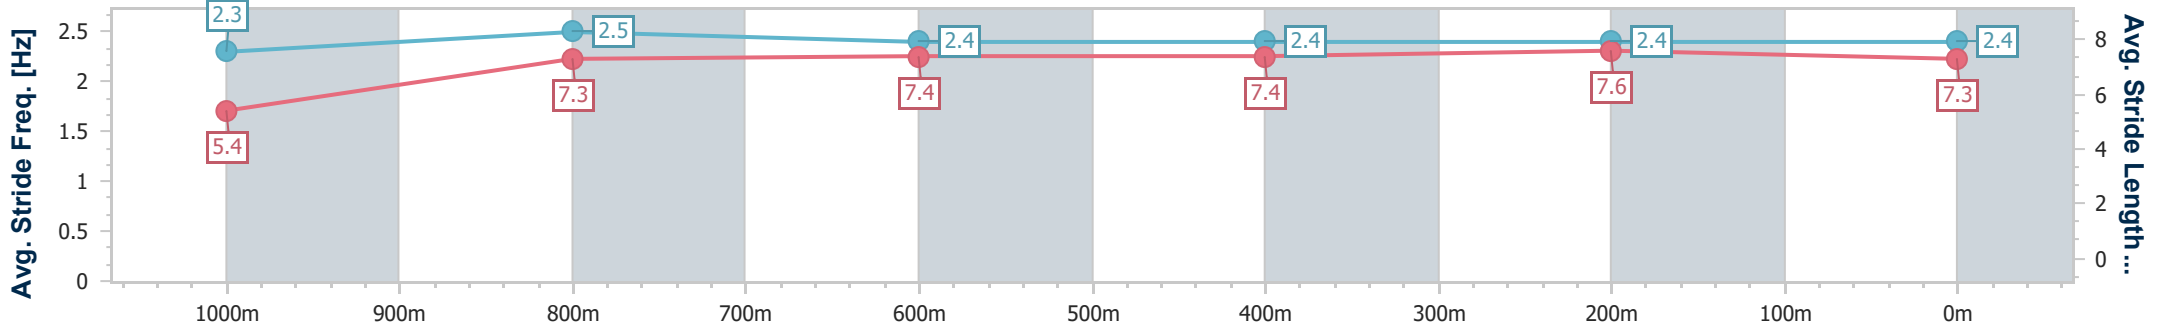

Horse/Jockey Name	Cabsav
Final Rank	5
Fastest Section Time (Section)	0:08.97 (Overall)
Top Speed [km/h] (Section)	67.9 (400m)
Race State	Finished

Doomben QLD Professional
Race 3: CHILDREN'S HOSPITAL FOUNDATION RATINGS BAND
0 - 65 Handicap - 1110m
01 November 2023 - 14:30
Track Rating: Good 4, Weather: Fine, Rail Position: +6m Entire

BRISBANE
RACING CLUB

Section	Overall	1000m	800m	600m	400m	200m
Section Times	1:05.03 [5] (0:08.97)	0:56.06 [4] (0:11.05)	0:45.01 [5] (0:11.30)	0:33.71 [5] (0:11.23)	0:22.48 [4] (0:10.86)	0:11.62 [5] (0:11.62)
Average Speed [km/h]	44.0	65.4	63.9	64.4	66.5	62.0
Top Speed [km/h]	63.9	66.5	64.5	65.8	67.9	65.0
Avg. Dist. to Rail [m]	1.2	1.0	1.0	0.4	3.6	3.8
Avg. Stride Freq. [Hz]	2.3	2.5	2.4	2.4	2.4	2.4
Avg. Stride Length [m]	5.4	7.3	7.4	7.4	7.6	7.3

- [ ] Ranking at each section and finish
- -.-.- No data available at this section
- NA No data available