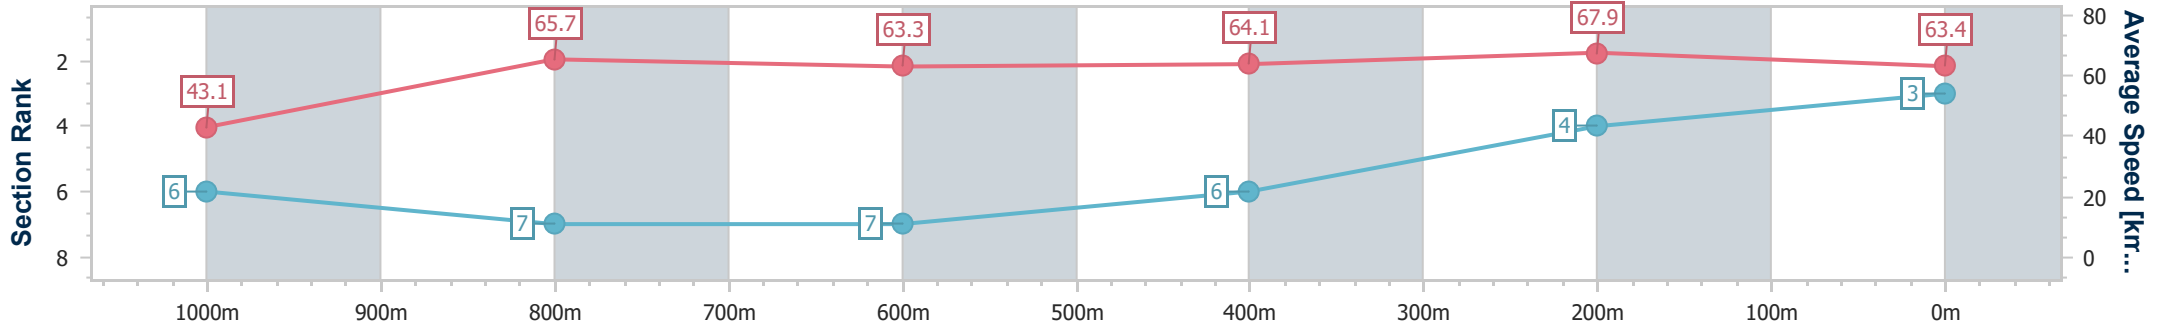

Horse/Jockey Name	Rose By Design
Final Rank	3
Fastest Section Time (Section)	0:09.19 (Overall)
Top Speed [km/h] (Section)	69.0 (400m)
Race State	Finished

Doomben QLD Professional
Race 3: CHILDREN'S HOSPITAL FOUNDATION RATINGS BAND
0 - 65 Handicap - 1110m
01 November 2023 - 14:30
Track Rating: Good 4, Weather: Fine, Rail Position: +6m Entire

BRISBANE
RACING CLUB

Section	Overall	1000m	800m	600m	400m	200m
Section Times	1:04.66 [3] (0:09.19)	0:55.47 [6] (0:10.98)	0:44.49 [7] (0:11.39)	0:33.10 [7] (0:11.16)	0:21.94 [6] (0:10.62)	0:11.32 [4] (0:11.32)
Average Speed [km/h]	43.1	65.7	63.3	64.1	67.9	63.4
Top Speed [km/h]	62.5	66.9	64.7	65.6	69.0	67.7
Avg. Dist. to Rail [m]	5.2	1.0	0.4	0.8	0.8	0.9
Avg. Stride Freq. [Hz]	2.1	2.4	2.4	2.4	2.5	2.4
Avg. Stride Length [m]	5.7	7.5	7.4	7.5	7.7	7.5

- [ ] Ranking at each section and finish
- -.-.-.- No data available at this section
- NA No data available