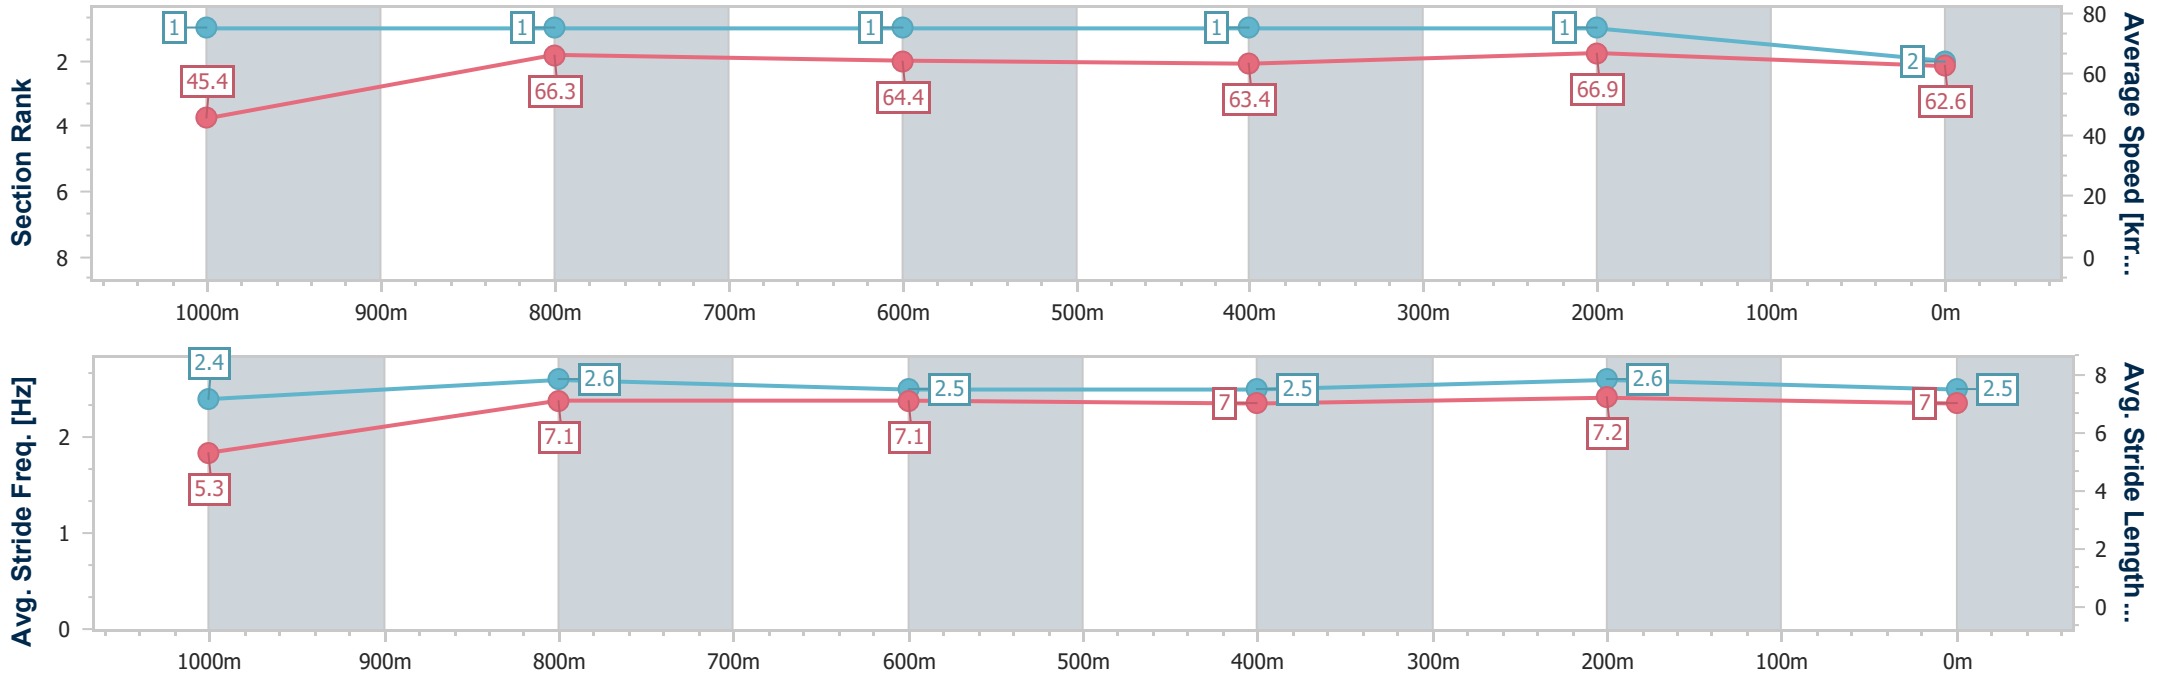

Horse/Jockey Name	Parachuter
Final Rank	2
Fastest Section Time (Section)	0:08.72 (Overall)
Top Speed [km/h] (Section)	68.0 (1000m)
Race State	Finished

Doomben QLD Professional
Race 3: CHILDREN'S HOSPITAL FOUNDATION RATINGS BAND
0 - 65 Handicap - 1110m
01 November 2023 - 14:30
Track Rating: Good 4, Weather: Fine, Rail Position: +6m Entire

BRISBANE
RACING CLUB

Section	Overall	1000m	800m	600m	400m	200m
Section Times	1:04.45 [2] (0:08.72)	0:55.73 [1] (0:10.85)	0:44.88 [1] (0:11.25)	0:33.63 [1] (0:11.36)	0:22.27 [1] (0:10.75)	0:11.52 [1] (0:11.52)
Average Speed [km/h]	45.4	66.3	64.4	63.4	66.9	62.6
Top Speed [km/h]	65.3	68.0	65.1	65.9	67.9	66.1
Avg. Dist. to Rail [m]	3.6	0.5	0.7	0.3	0.5	1.4
Avg. Stride Freq. [Hz]	2.4	2.6	2.5	2.5	2.6	2.5
Avg. Stride Length [m]	5.3	7.1	7.1	7.0	7.2	7.0

- [ ] Ranking at each section and finish
- -.-.- No data available at this section
- NA No data available