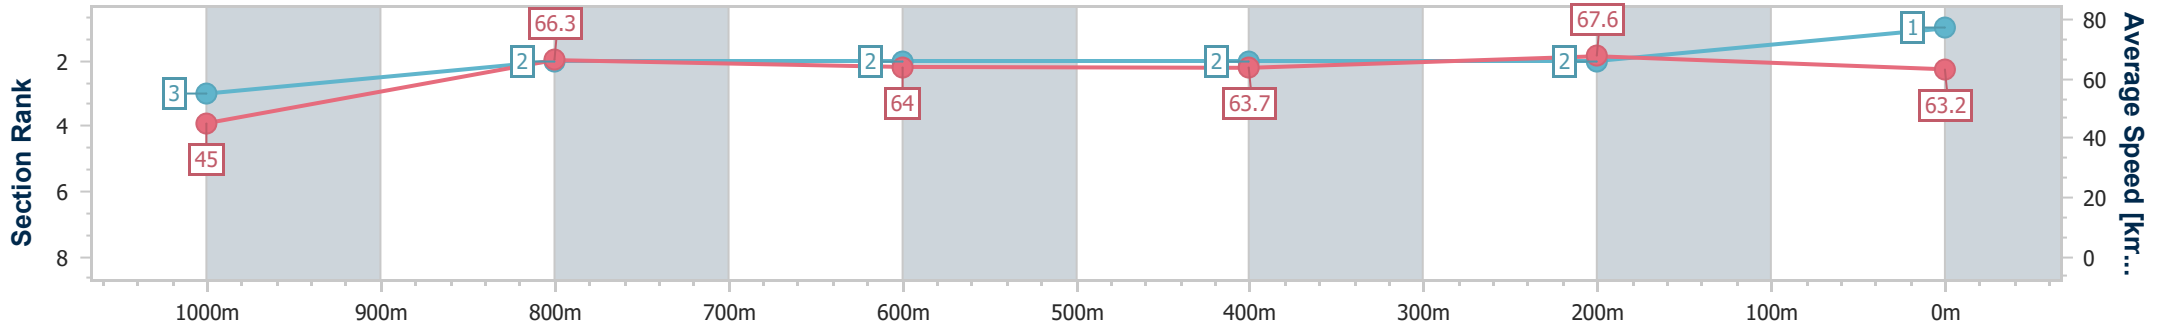

Section	Overall	1000m	800m	600m	400m	200m
Section Times	1:04.35 [1] (0:08.80)	0:55.55 [3] (0:10.96)	0:44.59 [2] (0:11.30)	0:33.29 [2] (0:11.30)	0:21.99 [2] (0:10.61)	0:11.38 [2] (0:11.38)
Average Speed [km/h]	45.0	66.3	64.0	63.7	67.6	63.2
Top Speed [km/h]	65.3	67.5	64.4	65.4	69.5	66.1
Avg. Dist. to Rail [m]	5.4	2.3	0.9	0.4	0.6	1.0
Avg. Stride Freq. [Hz]	2.3	2.4	2.4	2.3	2.4	2.4
Avg. Stride Length [m]	5.5	7.6	7.5	7.4	7.7	7.4