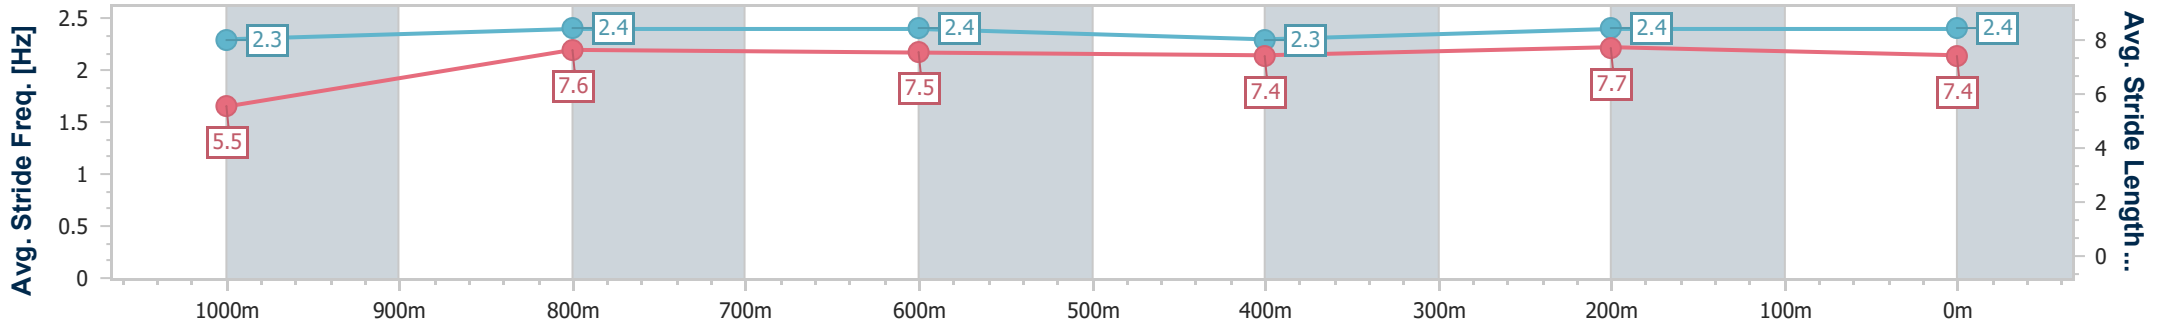

Section	Overall	1000m	800m	600m	400m	200m
Section Times	1:04.35 [1] (0:08.80)	0:55.55 [3] (0:10.96)	0:44.59 [2] (0:11.30)	0:33.29 [2] (0:11.30)	0:21.99 [2] (0:10.61)	0:11.38 [2] (0:11.38)
Average Speed [km/h]	45.0	66.3	64.0	63.7	67.6	63.2
Top Speed [km/h]	65.3	67.5	64.4	65.4	69.5	66.1
Avg. Dist. to Rail [m]	5.4	2.3	0.9	0.4	0.6	1.0
Avg. Stride Freq. [Hz]	2.3	2.4	2.4	2.3	2.4	2.4
Avg. Stride Length [m]	5.5	7.6	7.5	7.4	7.7	7.4