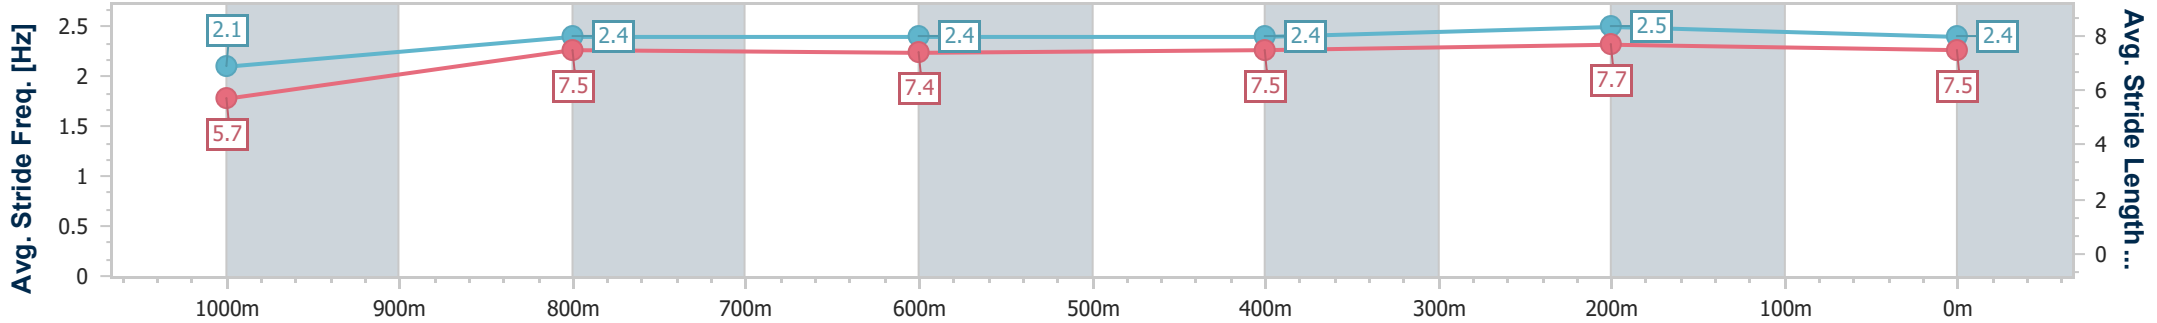

Horse/Jockey Name	Rose By Design
Final Rank	3
Fastest Section Time (Section)	0:09.19 (Overall)
Top Speed [km/h] (Section)	69.0 (400m)
Race State	Finished

Doomben QLD Professional
Race 3: CHILDREN'S HOSPITAL FOUNDATION RATINGS BAND
0 - 65 Handicap - 1110m
01 November 2023 - 14:30
Track Rating: Good 4, Weather: Fine, Rail Position: +6m Entire

BRISBANE
RACING CLUB

Section	Overall	1000m	800m	600m	400m	200m
Section Times	1:04.66 [3] (0:09.19)	0:55.47 [6] (0:10.98)	0:44.49 [7] (0:11.39)	0:33.10 [7] (0:11.16)	0:21.94 [6] (0:10.62)	0:11.32 [4] (0:11.32)
Average Speed [km/h]	43.1	65.7	63.3	64.1	67.9	63.4
Top Speed [km/h]	62.5	66.9	64.7	65.6	69.0	67.7
Avg. Dist. to Rail [m]	5.2	1.0	0.4	0.8	0.8	0.9
Avg. Stride Freq. [Hz]	2.1	2.4	2.4	2.4	2.5	2.4
Avg. Stride Length [m]	5.7	7.5	7.4	7.5	7.7	7.5

- [ ] Ranking at each section and finish
- -.-.-.- No data available at this section
- NA No data available