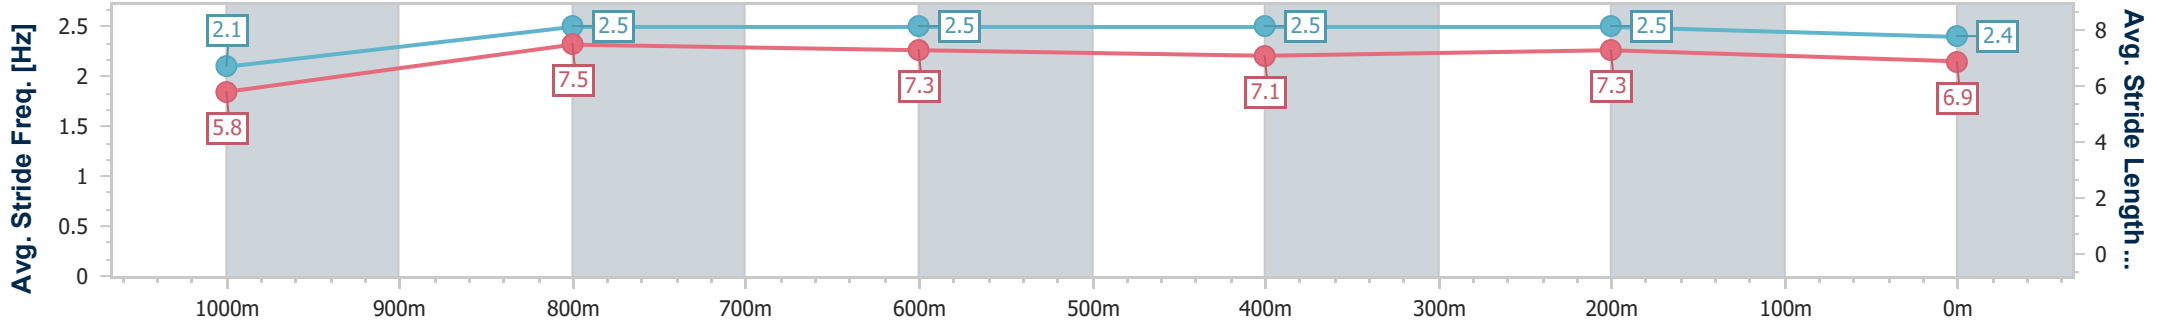

Horse/Jockey Name	Cabrinella
Final Rank	6
Fastest Section Time (Section)	0:09.02 (Overall)
Top Speed [km/h] (Section)	67.3 (400m)
Race State	Finished

Doomben QLD Professional
Race 3: CHILDREN'S HOSPITAL FOUNDATION RATINGS BAND
0 - 65 Handicap - 1110m
01 November 2023 - 14:30
Track Rating: Good 4, Weather: Fine, Rail Position: +6m Entire

BRISBANE
RACING CLUB

Section	Overall	1000m	800m	600m	400m	200m
Section Times	1:05.30 [6] (0:09.02)	0:56.28 [5] (0:10.96)	0:45.32 [4] (0:11.29)	0:34.03 [4] (0:11.30)	0:22.73 [5] (0:10.92)	0:11.81 [6] (0:11.81)
Average Speed [km/h]	43.8	66.0	64.4	63.8	66.3	60.9
Top Speed [km/h]	64.2	67.1	64.8	65.7	67.3	64.9
Avg. Dist. to Rail [m]	3.1	2.1	1.5	0.8	2.6	3.7
Avg. Stride Freq. [Hz]	2.1	2.5	2.5	2.5	2.5	2.4
Avg. Stride Length [m]	5.8	7.5	7.3	7.1	7.3	6.9

- [ ] Ranking at each section and finish
- -.-.- No data available at this section
- NA No data available