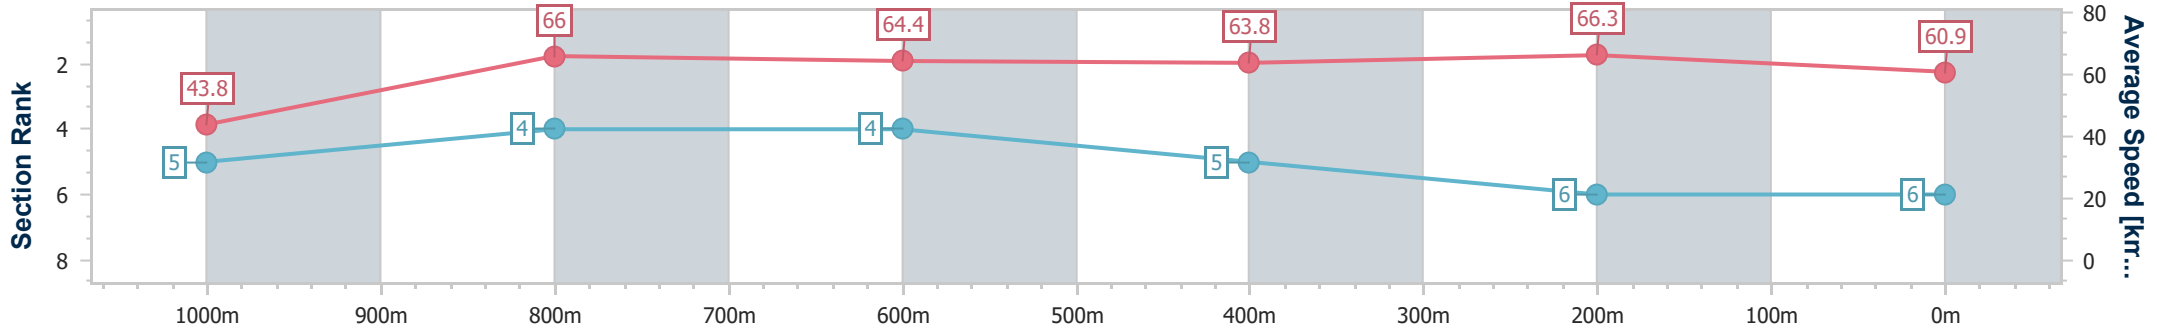

Horse/Jockey Name	Cabrinella
Final Rank	6
Fastest Section Time (Section)	0:09.02 (Overall)
Top Speed [km/h] (Section)	67.3 (400m)
Race State	Finished

Doomben QLD Professional
Race 3: CHILDREN'S HOSPITAL FOUNDATION RATINGS BAND
0 - 65 Handicap - 1110m
01 November 2023 - 14:30
Track Rating: Good 4, Weather: Fine, Rail Position: +6m Entire

BRISBANE
RACING CLUB

Section	Overall	1000m	800m	600m	400m	200m
Section Times	1:05.30 [6] (0:09.02)	0:56.28 [5] (0:10.96)	0:45.32 [4] (0:11.29)	0:34.03 [4] (0:11.30)	0:22.73 [5] (0:10.92)	0:11.81 [6] (0:11.81)
Average Speed [km/h]	43.8	66.0	64.4	63.8	66.3	60.9
Top Speed [km/h]	64.2	67.1	64.8	65.7	67.3	64.9
Avg. Dist. to Rail [m]	3.1	2.1	1.5	0.8	2.6	3.7
Avg. Stride Freq. [Hz]	2.1	2.5	2.5	2.5	2.5	2.4
Avg. Stride Length [m]	5.8	7.5	7.3	7.1	7.3	6.9

- [ ] Ranking at each section and finish
- -.-.- No data available at this section
- NA No data available