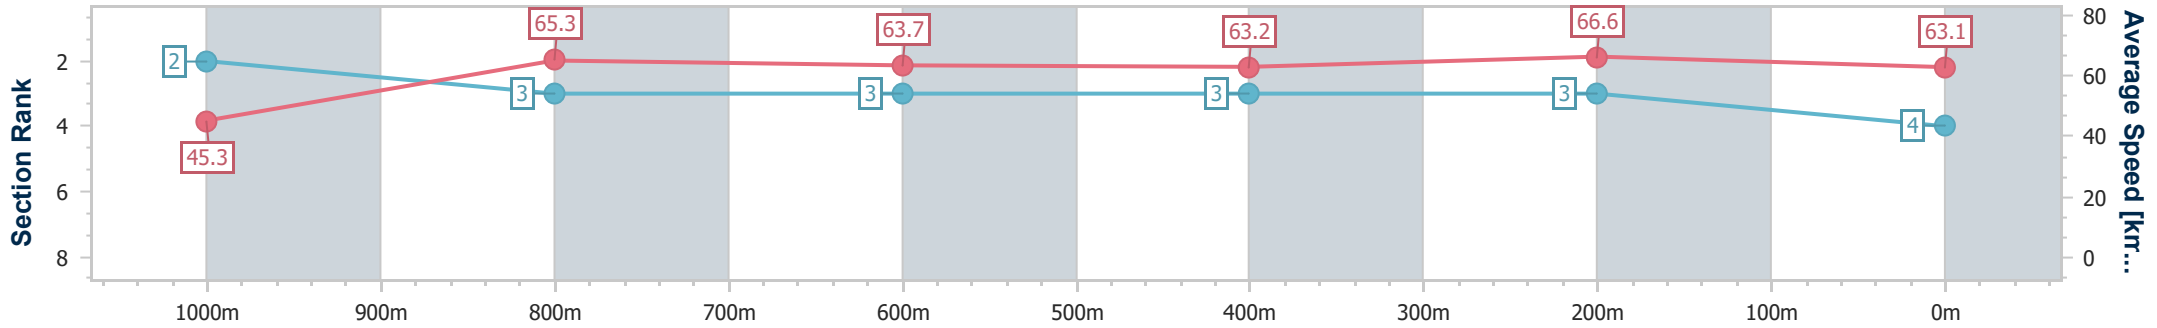

Horse/Jockey Name	Heroic Miss
Final Rank	4
Fastest Section Time (Section)	0:08.78 (Overall)
Top Speed [km/h] (Section)	68.4 (400m)
Race State	Finished

Doomben QLD Professional
Race 3: CHILDREN'S HOSPITAL FOUNDATION RATINGS BAND
0 - 65 Handicap - 1110m
01 November 2023 - 14:30
Track Rating: Good 4, Weather: Fine, Rail Position: +6m Entire

BRISBANE
RACING CLUB

Section	Overall	1000m	800m	600m	400m	200m
Section Times	1:04.70 [4] (0:08.78)	0:55.92 [2] (0:11.02)	0:44.90 [3] (0:11.29)	0:33.61 [3] (0:11.45)	0:22.16 [3] (0:10.79)	0:11.37 [3] (0:11.37)
Average Speed [km/h]	45.3	65.3	63.7	63.2	66.6	63.1
Top Speed [km/h]	64.1	67.3	64.2	63.8	68.4	65.8
Avg. Dist. to Rail [m]	1.6	0.6	1.1	0.7	0.4	0.3
Avg. Stride Freq. [Hz]	2.2	2.5	2.4	2.4	2.4	2.4
Avg. Stride Length [m]	5.7	7.2	7.2	7.3	7.7	7.3

- [ ] Ranking at each section and finish
- -.-.- No data available at this section
- NA No data available