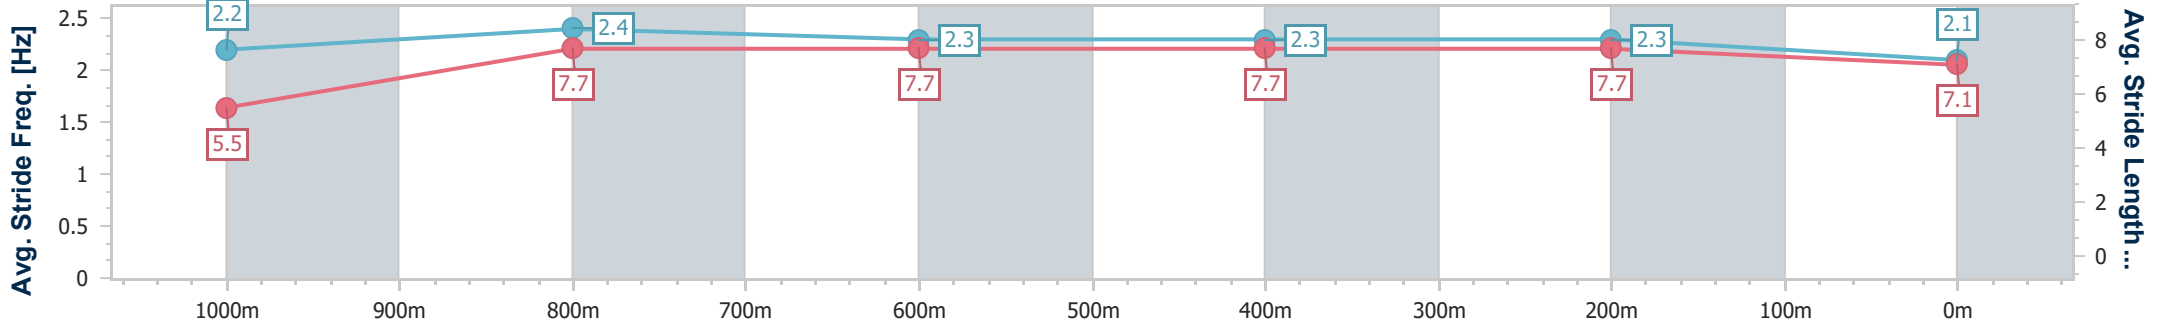

Horse/Jockey Name	Landsborough Lad
Final Rank	7
Fastest Section Time (Section)	0:09.36 (Overall)
Top Speed [km/h] (Section)	68.9 (1000m)
Race State	Finished

Doomben QLD Professional
Race 3: CHILDREN'S HOSPITAL FOUNDATION RATINGS BAND
0 - 65 Handicap - 1110m
01 November 2023 - 14:30
Track Rating: Good 4, Weather: Fine, Rail Position: +6m Entire

BRISBANE
RACING CLUB

Section	Overall	1000m	800m	600m	400m	200m
Section Times	1:07.19 [7] (0:09.36)	0:57.83 [7] (0:10.80)	0:47.03 [6] (0:11.40)	0:35.63 [6] (0:11.33)	0:24.30 [7] (0:11.07)	0:13.23 [7] (0:13.23)
Average Speed [km/h]	42.4	67.0	63.6	63.9	65.2	54.5
Top Speed [km/h]	64.3	68.9	64.7	65.5	66.9	62.9
Avg. Dist. to Rail [m]	4.0	1.6	1.6	1.0	3.2	3.1
Avg. Stride Freq. [Hz]	2.2	2.4	2.3	2.3	2.3	2.1
Avg. Stride Length [m]	5.5	7.7	7.7	7.7	7.7	7.1

- [ ] Ranking at each section and finish
- -.-.- No data available at this section
- NA No data available