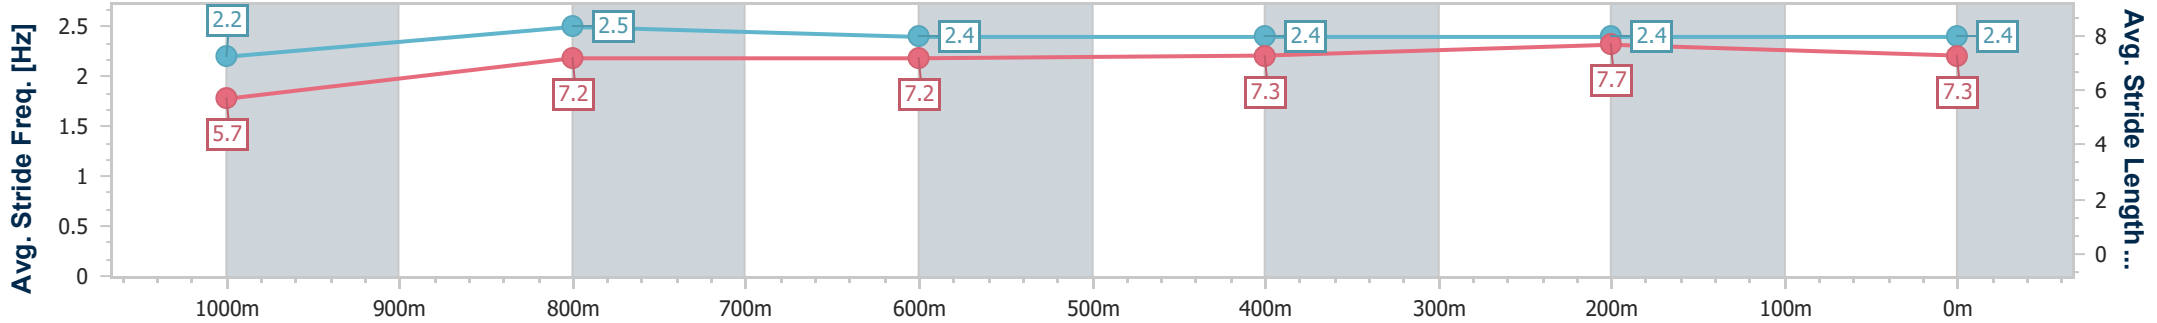

Horse/Jockey Name	Heroic Miss
Final Rank	4
Fastest Section Time (Section)	0:08.78 (Overall)
Top Speed [km/h] (Section)	68.4 (400m)
Race State	Finished

Doomben QLD Professional
Race 3: CHILDREN'S HOSPITAL FOUNDATION RATINGS BAND
0 - 65 Handicap - 1110m
01 November 2023 - 14:30
Track Rating: Good 4, Weather: Fine, Rail Position: +6m Entire

BRISBANE
RACING CLUB

Section	Overall	1000m	800m	600m	400m	200m
Section Times	1:04.70 [4] (0:08.78)	0:55.92 [2] (0:11.02)	0:44.90 [3] (0:11.29)	0:33.61 [3] (0:11.45)	0:22.16 [3] (0:10.79)	0:11.37 [3] (0:11.37)
Average Speed [km/h]	45.3	65.3	63.7	63.2	66.6	63.1
Top Speed [km/h]	64.1	67.3	64.2	63.8	68.4	65.8
Avg. Dist. to Rail [m]	1.6	0.6	1.1	0.7	0.4	0.3
Avg. Stride Freq. [Hz]	2.2	2.5	2.4	2.4	2.4	2.4
Avg. Stride Length [m]	5.7	7.2	7.2	7.3	7.7	7.3

- [ ] Ranking at each section and finish
- -.-.- No data available at this section
- NA No data available