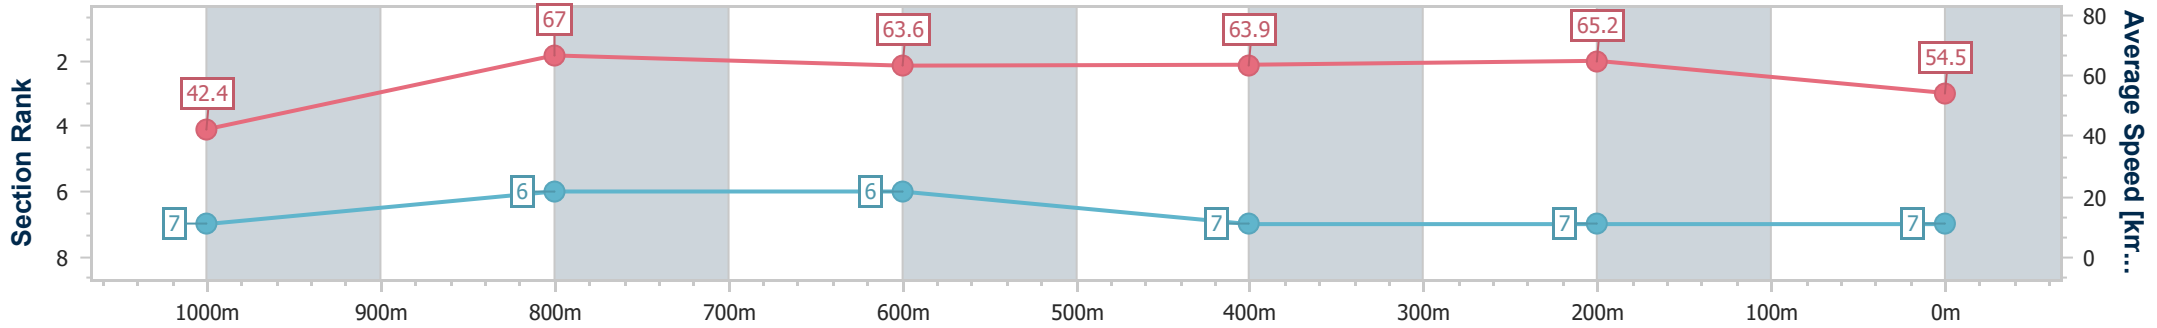

Horse/Jockey Name	Landsborough Lad
Final Rank	7
Fastest Section Time (Section)	0:09.36 (Overall)
Top Speed [km/h] (Section)	68.9 (1000m)
Race State	Finished

Doomben QLD Professional
Race 3: CHILDREN'S HOSPITAL FOUNDATION RATINGS BAND
0 - 65 Handicap - 1110m
01 November 2023 - 14:30
Track Rating: Good 4, Weather: Fine, Rail Position: +6m Entire

BRISBANE
RACING CLUB

Section	Overall	1000m	800m	600m	400m	200m
Section Times	1:07.19 [7] (0:09.36)	0:57.83 [7] (0:10.80)	0:47.03 [6] (0:11.40)	0:35.63 [6] (0:11.33)	0:24.30 [7] (0:11.07)	0:13.23 [7] (0:13.23)
Average Speed [km/h]	42.4	67.0	63.6	63.9	65.2	54.5
Top Speed [km/h]	64.3	68.9	64.7	65.5	66.9	62.9
Avg. Dist. to Rail [m]	4.0	1.6	1.6	1.0	3.2	3.1
Avg. Stride Freq. [Hz]	2.2	2.4	2.3	2.3	2.3	2.1
Avg. Stride Length [m]	5.5	7.7	7.7	7.7	7.7	7.1

- [ ] Ranking at each section and finish
- -.-.- No data available at this section
- NA No data available