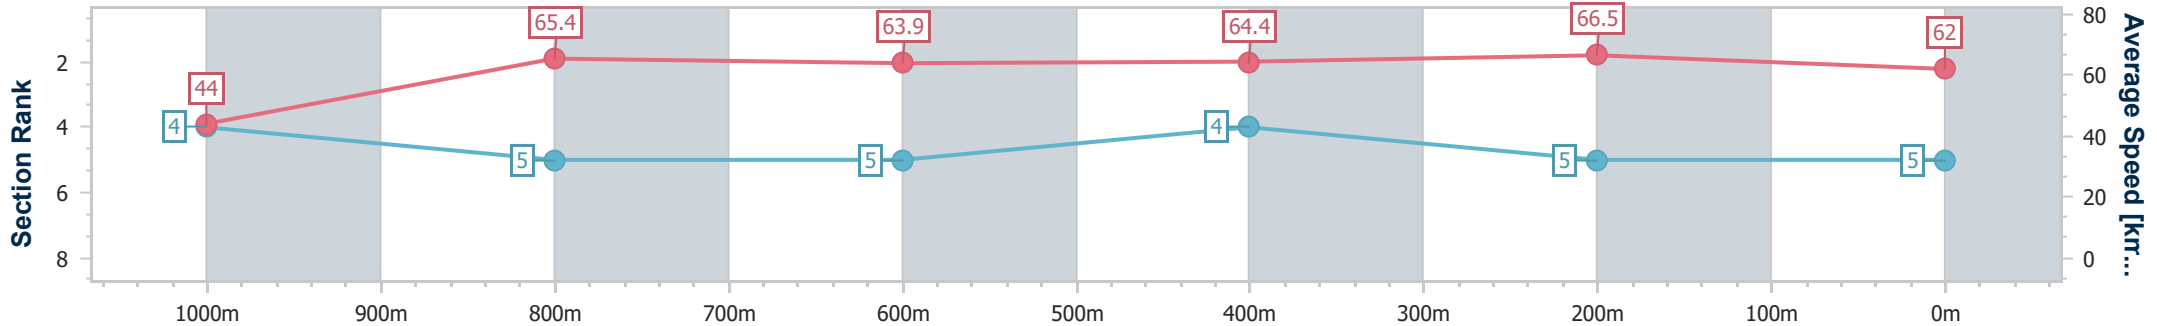

Horse/Jockey Name	Cabsav
Final Rank	5
Fastest Section Time (Section)	0:08.97 (Overall)
Top Speed [km/h] (Section)	67.9 (400m)
Race State	Finished

Doomben QLD Professional
Race 3: CHILDREN'S HOSPITAL FOUNDATION RATINGS BAND
0 - 65 Handicap - 1110m
01 November 2023 - 14:30
Track Rating: Good 4, Weather: Fine, Rail Position: +6m Entire

BRISBANE
RACING CLUB

Section	Overall	1000m	800m	600m	400m	200m
Section Times	1:05.03 [5] (0:08.97)	0:56.06 [4] (0:11.05)	0:45.01 [5] (0:11.30)	0:33.71 [5] (0:11.23)	0:22.48 [4] (0:10.86)	0:11.62 [5] (0:11.62)
Average Speed [km/h]	44.0	65.4	63.9	64.4	66.5	62.0
Top Speed [km/h]	63.9	66.5	64.5	65.8	67.9	65.0
Avg. Dist. to Rail [m]	1.2	1.0	1.0	0.4	3.6	3.8
Avg. Stride Freq. [Hz]	2.3	2.5	2.4	2.4	2.4	2.4
Avg. Stride Length [m]	5.4	7.3	7.4	7.4	7.6	7.3

- [ ] Ranking at each section and finish
- -.-.- No data available at this section
- NA No data available