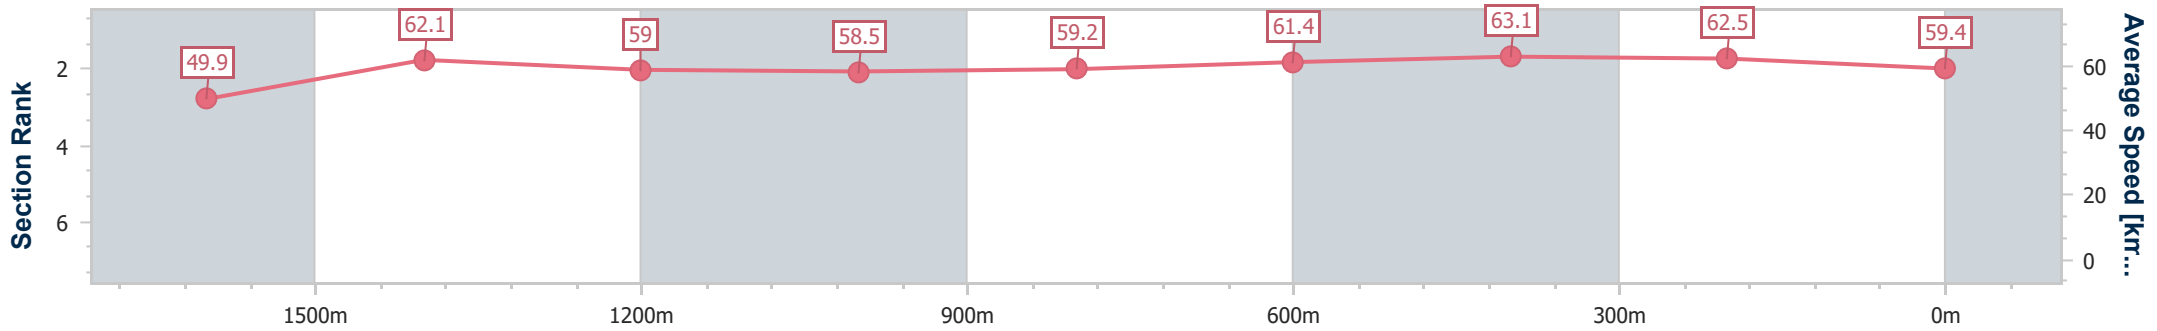

Eagle Farm QLD Professional
Race 3: MACMAHON Class 6 Handicap - 1825m

04 November 2023 - 13:50

Track Rating: Good 4, Weather: Overcast, Rail Position: +5m Entire

BRISBANE RACING CLUB

Section	Overall	1600m	1400m	1200m	1000m	800m	600m	400m	200m
Section Times	1:51.58 [2] (0:16.22)	1:35.36 [5] (0:11.61)	1:23.75 [4] (0:12.20)	1:11.55 [4] (0:12.34)	0:59.21 [3] (0:12.27)	0:46.94 [3] (0:11.83)	0:35.11 [2] (0:11.40)	0:23.71 [3] (0:11.53)	0:12.18 [4] (0:12.18)
Average Speed [km/h]	49.9	62.1	59.0	58.5	59.2	61.4	63.1	62.5	59.4
Top Speed [km/h]	60.4	64.1	61.6	58.7	60.2	62.1	63.6	63.6	61.4
Avg. Dist. to Rail [m]	3.0	0.5	1.2	1.7	2.0	1.7	0.4	0.4	1.7
Avg. Stride Freq. [Hz]	2.1	2.3	2.2	2.2	2.2	2.2	2.3	2.3	2.2
Avg. Stride Length [m]	6.6	7.7	7.5	7.6	7.5	7.7	7.8	7.6	7.4