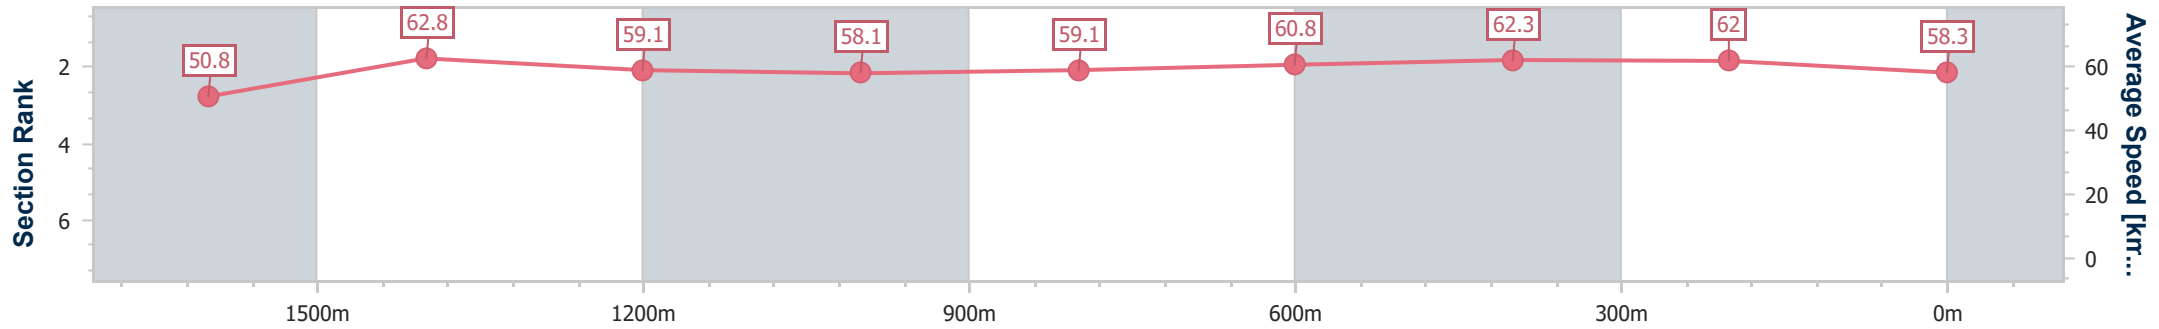

Eagle Farm QLD Professional
Race 3: MACMAHON Class 6 Handicap - 1825m

04 November 2023 - 13:50

BRISBANE RACING CLUB

Track Rating: Good 4, Weather: Overcast, Rail Position: +5m Entire

Section	Overall	1600m	1400m	1200m	1000m	800m	600m	400m	200m
Section Times	1:51.73 [5] (0:15.95)	1:35.78 [1] (0:11.46)	1:24.32 [1] (0:12.20)	1:12.12 [1] (0:12.39)	0:59.73 [1] (0:12.27)	0:47.46 [1] (0:11.93)	0:35.53 [1] (0:11.49)	0:24.04 [1] (0:11.63)	0:12.41 [1] (0:12.41)
Average Speed [km/h]	50.8	62.8	59.1	58.1	59.1	60.8	62.3	62.0	58.3
Top Speed [km/h]	59.6	64.7	60.7	59.1	60.5	62.1	63.3	63.9	59.5
Avg. Dist. to Rail [m]	2.1	0.6	1.2	1.6	1.3	1.0	0.6	0.1	0.6
Avg. Stride Freq. [Hz]	2.1	2.2	2.1	2.1	2.1	2.1	2.2	2.2	2.2
Avg. Stride Length [m]	6.9	8.0	7.9	7.8	7.8	7.9	7.8	7.8	7.4

- [] Ranking at each section and finish
- .-.- No data available at this section
- NA No data available

Horse/Jockey Name	Quality Time
Final Rank	6
Fastest Section Time (Section)	0:11.43 (600m)
Top Speed [km/h] (Section)	64.2 (600m)
Race State	Finished