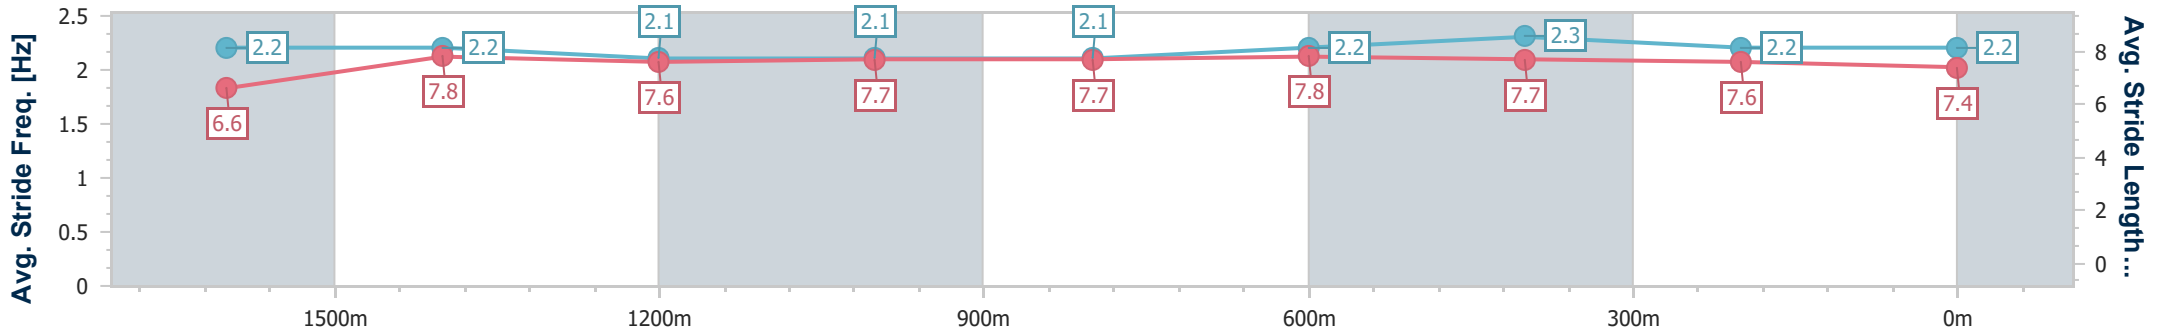

- [] Ranking at each section and finish
- .-.- No data available at this section
- NA No data available

Horse/Jockey Name	Quality Time
Final Rank	6
Fastest Section Time (Section)	0:11.43 (600m)
Top Speed [km/h] (Section)	64.2 (600m)
Race State	Finished

Eagle Farm QLD Professional
Race 3: MACMAHON Class 6 Handicap - 1825m

04 November 2023 - 13:50

BRISBANE RACING CLUB

Track Rating: Good 4, Weather: Overcast, Rail Position: +5m Entire

Section	Overall	1600m	1400m	1200m	1000m	800m	600m	400m	200m
Section Times	1:51.75 [6] (0:16.03)	1:35.72 [2] (0:11.68)	1:24.04 [3] (0:12.32)	1:11.72 [3] (0:12.40)	0:59.32 [4] (0:12.25)	0:47.07 [4] (0:11.79)	0:35.28 [2] (0:11.43)	0:23.85 [5] (0:11.69)	0:12.16 [6] (0:12.16)
Average Speed [km/h]	51.1	62.1	58.5	58.2	59.5	61.7	63.4	61.6	59.6
Top Speed [km/h]	63.0	63.1	60.4	58.3	60.4	63.7	64.2	63.4	60.8
Avg. Dist. to Rail [m]	5.2	2.4	2.3	2.5	2.3	2.2	1.6	3.7	6.7
Avg. Stride Freq. [Hz]	2.2	2.2	2.1	2.1	2.1	2.2	2.3	2.2	2.2
Avg. Stride Length [m]	6.6	7.8	7.6	7.7	7.7	7.8	7.7	7.6	7.4

- [] Ranking at each section and finish
- .-.- No data available at this section
- NA No data available

Horse/Jockey Name	Rousseau
Final Rank	7
Fastest Section Time (Section)	0:11.19 (600m)
Top Speed [km/h] (Section)	66.6 (600m)
Race State	Finished