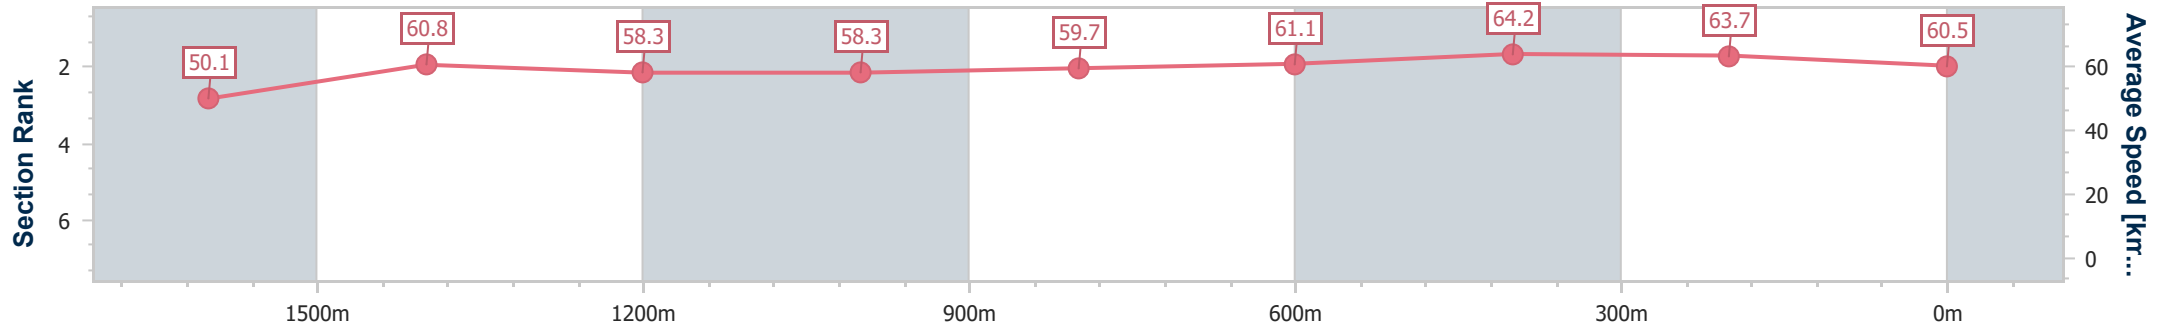

04 November 2023 - 13:50

Track Rating: Good 4, Weather: Overcast, Rail Position: +5m Entire

BRISBANE
RACING CLUB

Section	Overall	1600m	1400m	1200m	1000m	800m	600m	400m	200m
Section Times	1:51.49 [1] (0:16.28)	1:35.21 [6] (0:11.94)	1:23.27 [7] (0:12.40)	1:10.87 [7] (0:12.38)	0:58.49 [7] (0:12.13)	0:46.36 [7] (0:11.83)	0:34.53 [7] (0:11.25)	0:23.28 [7] (0:11.30)	0:11.98 [5] (0:11.98)
Average Speed [km/h]	50.1	60.8	58.3	58.3	59.7	61.1	64.2	63.7	60.5
Top Speed [km/h]	59.6	62.5	61.6	60.0	60.9	63.6	65.3	64.6	62.5
Avg. Dist. to Rail [m]	4.2	2.1	2.6	2.3	1.5	0.7	0.6	3.6	6.0
Avg. Stride Freq. [Hz]	2.1	2.2	2.2	2.2	2.2	2.2	2.3	2.3	2.3
Avg. Stride Length [m]	6.5	7.5	7.4	7.3	7.6	7.7	7.7	7.7	7.3