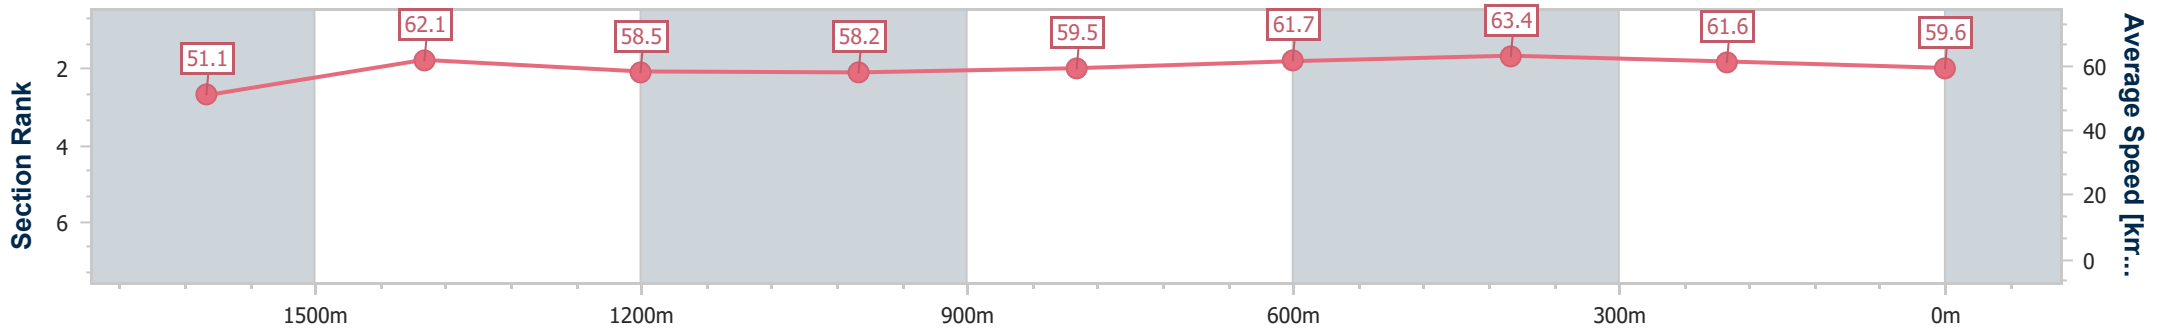

Eagle Farm QLD Professional
Race 3: MACMAHON Class 6 Handicap - 1825m

04 November 2023 - 13:50

BRISBANE RACING CLUB

Track Rating: Good 4, Weather: Overcast, Rail Position: +5m Entire

Section	Overall	1600m	1400m	1200m	1000m	800m	600m	400m	200m
Section Times	1:51.75 [6] (0:16.03)	1:35.72 [2] (0:11.68)	1:24.04 [3] (0:12.32)	1:11.72 [3] (0:12.40)	0:59.32 [4] (0:12.25)	0:47.07 [4] (0:11.79)	0:35.28 [2] (0:11.43)	0:23.85 [5] (0:11.69)	0:12.16 [6] (0:12.16)
Average Speed [km/h]	51.1	62.1	58.5	58.2	59.5	61.7	63.4	61.6	59.6
Top Speed [km/h]	63.0	63.1	60.4	58.3	60.4	63.7	64.2	63.4	60.8
Avg. Dist. to Rail [m]	5.2	2.4	2.3	2.5	2.3	2.2	1.6	3.7	6.7
Avg. Stride Freq. [Hz]	2.2	2.2	2.1	2.1	2.1	2.2	2.3	2.2	2.2
Avg. Stride Length [m]	6.6	7.8	7.6	7.7	7.7	7.8	7.7	7.6	7.4

- [] Ranking at each section and finish
- .-.- No data available at this section
- NA No data available

Horse/Jockey Name	Rousseau
Final Rank	7
Fastest Section Time (Section)	0:11.19 (600m)
Top Speed [km/h] (Section)	66.6 (600m)
Race State	Finished