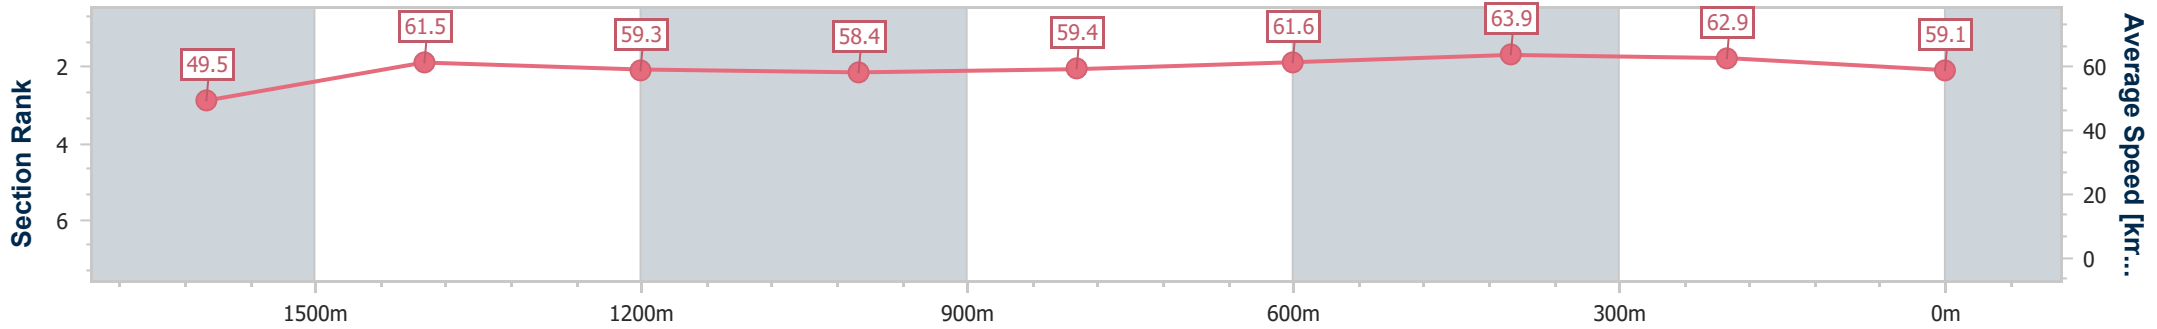

Eagle Farm QLD Professional
Race 3: MACMAHON Class 6 Handicap - 1825m

04 November 2023 - 13:50

BRISBANE RACING CLUB

Track Rating: Good 4, Weather: Overcast, Rail Position: +5m Entire

Section	Overall	1600m	1400m	1200m	1000m	800m	600m	400m	200m
Section Times	1:51.60 [4] (0:16.46)	1:35.14 [7] (0:11.71)	1:23.43 [6] (0:12.14)	1:11.29 [5] (0:12.29)	0:59.00 [5] (0:12.20)	0:46.80 [5] (0:11.78)	0:35.02 [5] (0:11.33)	0:23.69 [6] (0:11.42)	0:12.27 [2] (0:12.27)
Average Speed [km/h]	49.5	61.5	59.3	58.4	59.4	61.6	63.9	62.9	59.1
Top Speed [km/h]	60.7	63.5	62.9	60.0	60.2	64.8	65.3	65.2	61.7
Avg. Dist. to Rail [m]	4.9	0.3	0.3	0.5	1.2	1.5	0.8	2.7	3.7
Avg. Stride Freq. [Hz]	2.2	2.3	2.3	2.3	2.3	2.3	2.4	2.5	2.4
Avg. Stride Length [m]	6.3	7.3	7.3	7.2	7.2	7.3	7.3	7.1	6.8