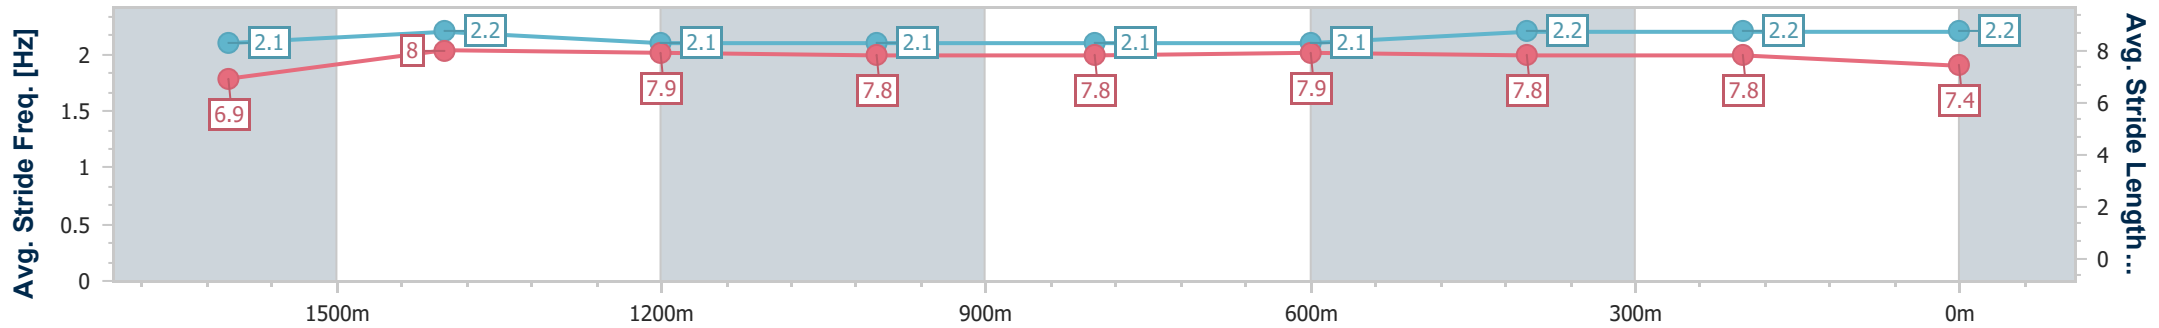

Eagle Farm QLD Professional
Race 3: MACMAHON Class 6 Handicap - 1825m

04 November 2023 - 13:50

BRISBANE RACING CLUB

Track Rating: Good 4, Weather: Overcast, Rail Position: +5m Entire

Section	Overall	1600m	1400m	1200m	1000m	800m	600m	400m	200m
Section Times	1:51.73 [5] (0:15.95)	1:35.78 [1] (0:11.46)	1:24.32 [1] (0:12.20)	1:12.12 [1] (0:12.39)	0:59.73 [1] (0:12.27)	0:47.46 [1] (0:11.93)	0:35.53 [1] (0:11.49)	0:24.04 [1] (0:11.63)	0:12.41 [1] (0:12.41)
Average Speed [km/h]	50.8	62.8	59.1	58.1	59.1	60.8	62.3	62.0	58.3
Top Speed [km/h]	59.6	64.7	60.7	59.1	60.5	62.1	63.3	63.9	59.5
Avg. Dist. to Rail [m]	2.1	0.6	1.2	1.6	1.3	1.0	0.6	0.1	0.6
Avg. Stride Freq. [Hz]	2.1	2.2	2.1	2.1	2.1	2.1	2.2	2.2	2.2
Avg. Stride Length [m]	6.9	8.0	7.9	7.8	7.8	7.9	7.8	7.8	7.4

- [] Ranking at each section and finish
- .-.- No data available at this section
- NA No data available

Horse/Jockey Name	Quality Time
Final Rank	6
Fastest Section Time (Section)	0:11.43 (600m)
Top Speed [km/h] (Section)	64.2 (600m)
Race State	Finished