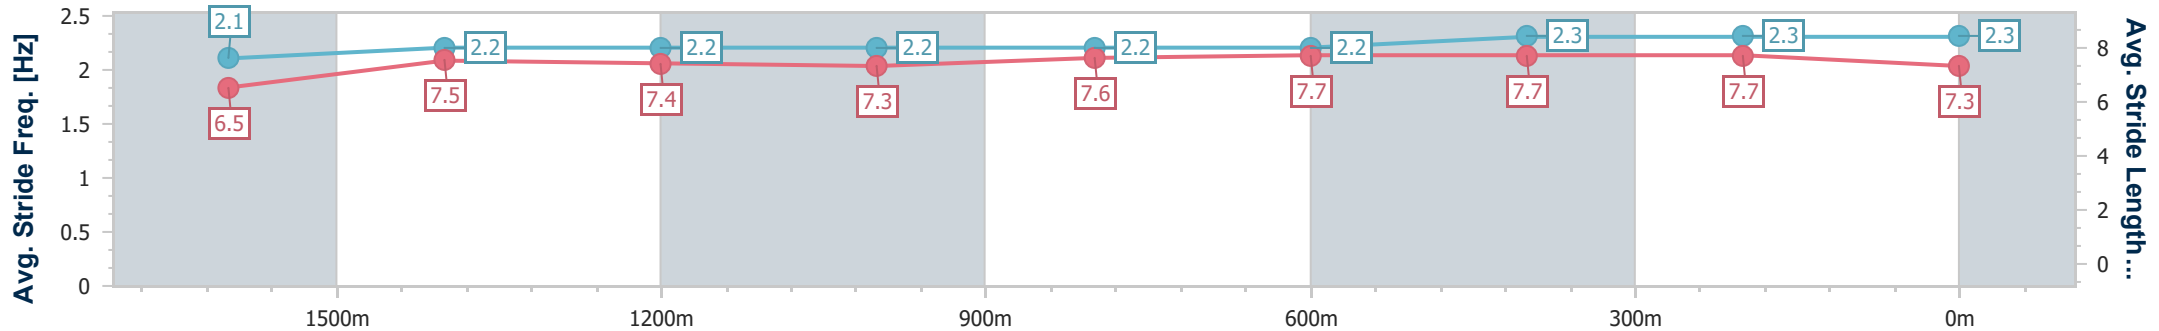

04 November 2023 - 13:50

Track Rating: Good 4, Weather: Overcast, Rail Position: +5m Entire

BRISBANE
RACING CLUB

Section	Overall	1600m	1400m	1200m	1000m	800m	600m	400m	200m
Section Times	1:51.49 [1] (0:16.28)	1:35.21 [6] (0:11.94)	1:23.27 [7] (0:12.40)	1:10.87 [7] (0:12.38)	0:58.49 [7] (0:12.13)	0:46.36 [7] (0:11.83)	0:34.53 [7] (0:11.25)	0:23.28 [7] (0:11.30)	0:11.98 [5] (0:11.98)
Average Speed [km/h]	50.1	60.8	58.3	58.3	59.7	61.1	64.2	63.7	60.5
Top Speed [km/h]	59.6	62.5	61.6	60.0	60.9	63.6	65.3	64.6	62.5
Avg. Dist. to Rail [m]	4.2	2.1	2.6	2.3	1.5	0.7	0.6	3.6	6.0
Avg. Stride Freq. [Hz]	2.1	2.2	2.2	2.2	2.2	2.2	2.3	2.3	2.3
Avg. Stride Length [m]	6.5	7.5	7.4	7.3	7.6	7.7	7.7	7.7	7.3