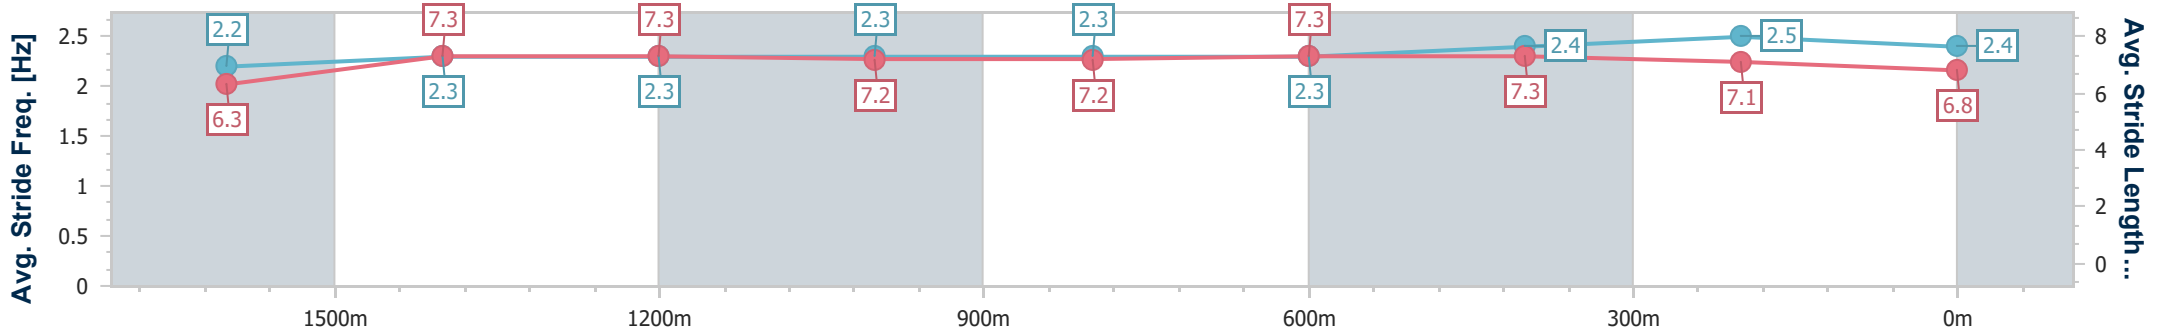

Eagle Farm QLD Professional
Race 3: MACMAHON Class 6 Handicap - 1825m

04 November 2023 - 13:50

BRISBANE RACING CLUB

Track Rating: Good 4, Weather: Overcast, Rail Position: +5m Entire

Section	Overall	1600m	1400m	1200m	1000m	800m	600m	400m	200m
Section Times	1:51.60 [4] (0:16.46)	1:35.14 [7] (0:11.71)	1:23.43 [6] (0:12.14)	1:11.29 [5] (0:12.29)	0:59.00 [5] (0:12.20)	0:46.80 [5] (0:11.78)	0:35.02 [5] (0:11.33)	0:23.69 [6] (0:11.42)	0:12.27 [2] (0:12.27)
Average Speed [km/h]	49.5	61.5	59.3	58.4	59.4	61.6	63.9	62.9	59.1
Top Speed [km/h]	60.7	63.5	62.9	60.0	60.2	64.8	65.3	65.2	61.7
Avg. Dist. to Rail [m]	4.9	0.3	0.3	0.5	1.2	1.5	0.8	2.7	3.7
Avg. Stride Freq. [Hz]	2.2	2.3	2.3	2.3	2.3	2.3	2.4	2.5	2.4
Avg. Stride Length [m]	6.3	7.3	7.3	7.2	7.2	7.3	7.3	7.1	6.8