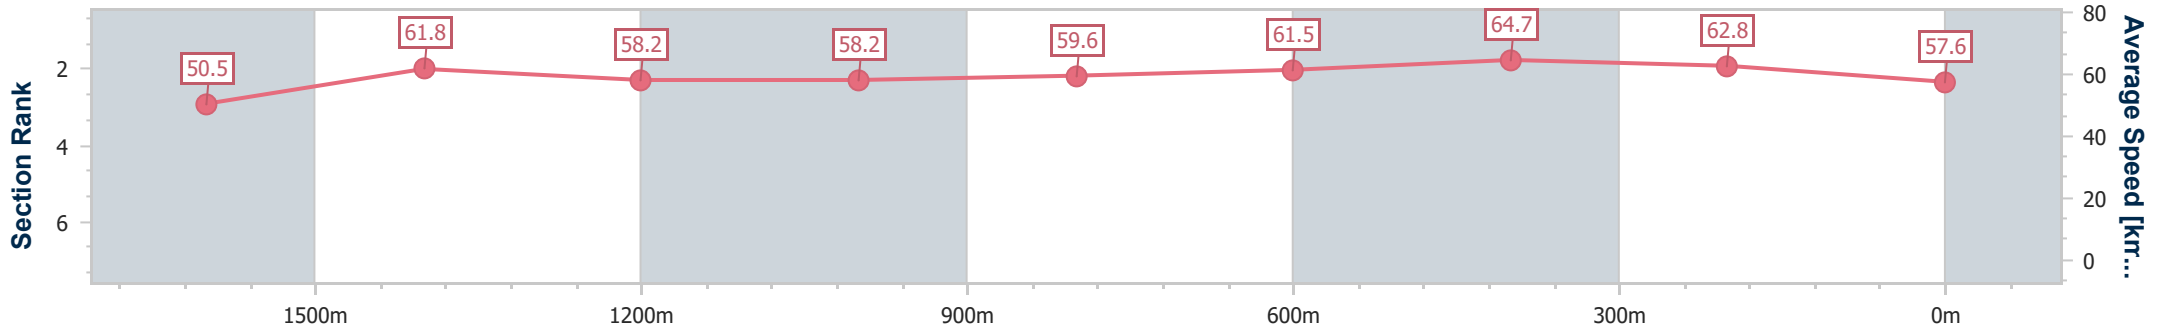

Eagle Farm QLD Professional
Race 3: MACMAHON Class 6 Handicap - 1825m

04 November 2023 - 13:50

BRISBANE RACING CLUB

Track Rating: Good 4, Weather: Overcast, Rail Position: +5m Entire

Section	Overall	1600m	1400m	1200m	1000m	800m	600m	400m	200m
Section Times	1:51.92 [7] (0:16.20)	1:35.72 [4] (0:11.75)	1:23.97 [5] (0:12.40)	1:11.57 [6] (0:12.37)	0:59.20 [6] (0:12.24)	0:46.96 [6] (0:11.73)	0:35.23 [6] (0:11.19)	0:24.04 [4] (0:11.45)	0:12.59 [3] (0:12.59)
Average Speed [km/h]	50.5	61.8	58.2	58.2	59.6	61.5	64.7	62.8	57.6
Top Speed [km/h]	60.8	63.3	60.1	58.8	60.6	63.6	66.6	64.5	60.5
Avg. Dist. to Rail [m]	4.2	2.9	3.2	3.0	2.4	1.0	1.1	3.5	4.9
Avg. Stride Freq. [Hz]	2.2	2.3	2.2	2.2	2.2	2.3	2.4	2.3	2.3
Avg. Stride Length [m]	6.4	7.6	7.4	7.4	7.5	7.6	7.7	7.5	7.0

- [] Ranking at each section and finish
- .-.- No data available at this section
- NA No data available

Horse/Jockey Name	Early Thoughts
Final Rank	3
Fastest Section Time (Section)	-:--:--
Top Speed [km/h] (Section)	--.-
Race State	DidNotTrack