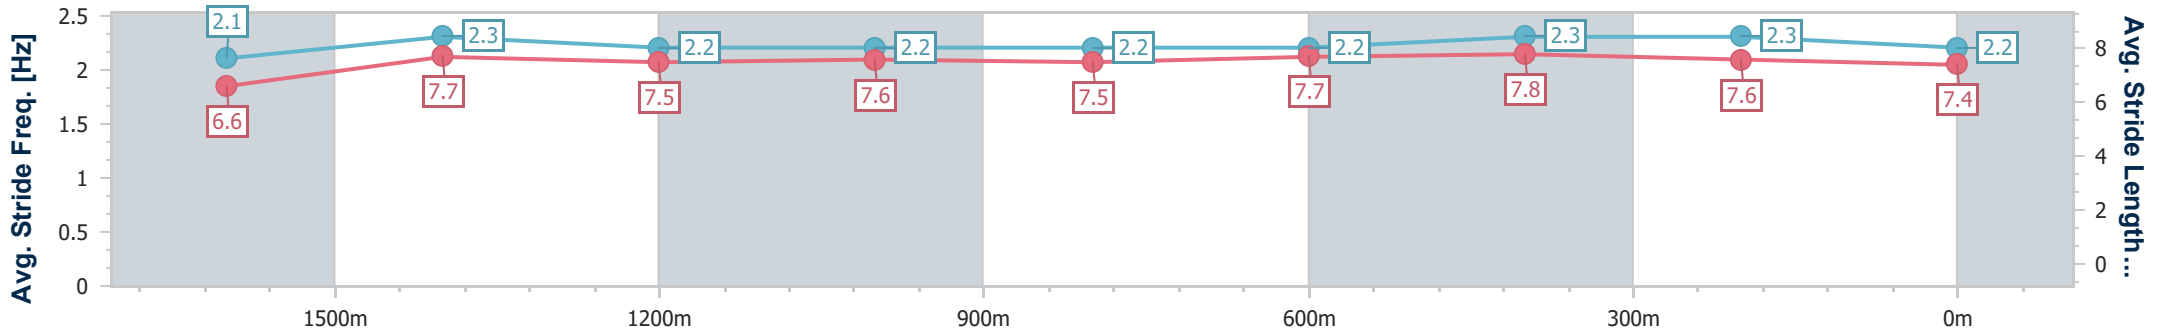

Eagle Farm QLD Professional
Race 3: MACMAHON Class 6 Handicap - 1825m

04 November 2023 - 13:50

Track Rating: Good 4, Weather: Overcast, Rail Position: +5m Entire

BRISBANE RACING CLUB

Section	Overall	1600m	1400m	1200m	1000m	800m	600m	400m	200m
Section Times	1:51.58 [2] (0:16.22)	1:35.36 [5] (0:11.61)	1:23.75 [4] (0:12.20)	1:11.55 [4] (0:12.34)	0:59.21 [3] (0:12.27)	0:46.94 [3] (0:11.83)	0:35.11 [2] (0:11.40)	0:23.71 [3] (0:11.53)	0:12.18 [4] (0:12.18)
Average Speed [km/h]	49.9	62.1	59.0	58.5	59.2	61.4	63.1	62.5	59.4
Top Speed [km/h]	60.4	64.1	61.6	58.7	60.2	62.1	63.6	63.6	61.4
Avg. Dist. to Rail [m]	3.0	0.5	1.2	1.7	2.0	1.7	0.4	0.4	1.7
Avg. Stride Freq. [Hz]	2.1	2.3	2.2	2.2	2.2	2.2	2.3	2.3	2.2
Avg. Stride Length [m]	6.6	7.7	7.5	7.6	7.5	7.7	7.8	7.6	7.4