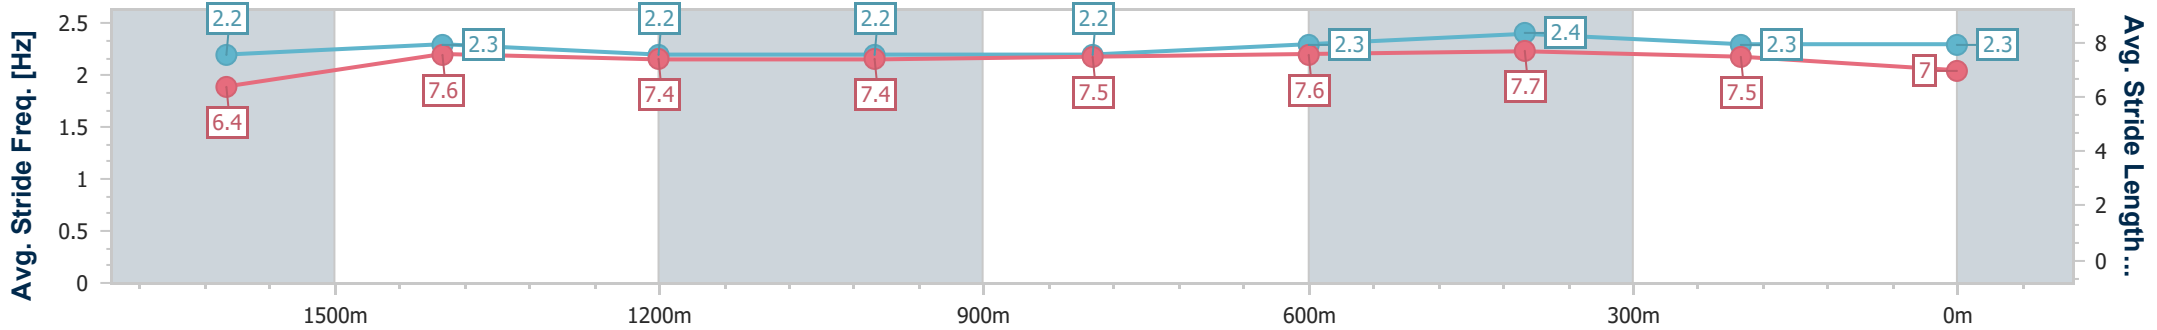

- [] Ranking at each section and finish
- .-.- No data available at this section
- NA No data available

Horse/Jockey Name	Rousseau
Final Rank	7
Fastest Section Time (Section)	0:11.19 (600m)
Top Speed [km/h] (Section)	66.6 (600m)
Race State	Finished

Eagle Farm QLD Professional
Race 3: MACMAHON Class 6 Handicap - 1825m

04 November 2023 - 13:50

BRISBANE RACING CLUB

Track Rating: Good 4, Weather: Overcast, Rail Position: +5m Entire

Section	Overall	1600m	1400m	1200m	1000m	800m	600m	400m	200m
Section Times	1:51.92 [7] (0:16.20)	1:35.72 [4] (0:11.75)	1:23.97 [5] (0:12.40)	1:11.57 [6] (0:12.37)	0:59.20 [6] (0:12.24)	0:46.96 [6] (0:11.73)	0:35.23 [6] (0:11.19)	0:24.04 [4] (0:11.45)	0:12.59 [3] (0:12.59)
Average Speed [km/h]	50.5	61.8	58.2	58.2	59.6	61.5	64.7	62.8	57.6
Top Speed [km/h]	60.8	63.3	60.1	58.8	60.6	63.6	66.6	64.5	60.5
Avg. Dist. to Rail [m]	4.2	2.9	3.2	3.0	2.4	1.0	1.1	3.5	4.9
Avg. Stride Freq. [Hz]	2.2	2.3	2.2	2.2	2.2	2.3	2.4	2.3	2.3
Avg. Stride Length [m]	6.4	7.6	7.4	7.4	7.5	7.6	7.7	7.5	7.0

- [] Ranking at each section and finish
- .-.- No data available at this section
- NA No data available

Horse/Jockey Name	Early Thoughts
Final Rank	3
Fastest Section Time (Section)	-:--:--
Top Speed [km/h] (Section)	--.-
Race State	DidNotTrack