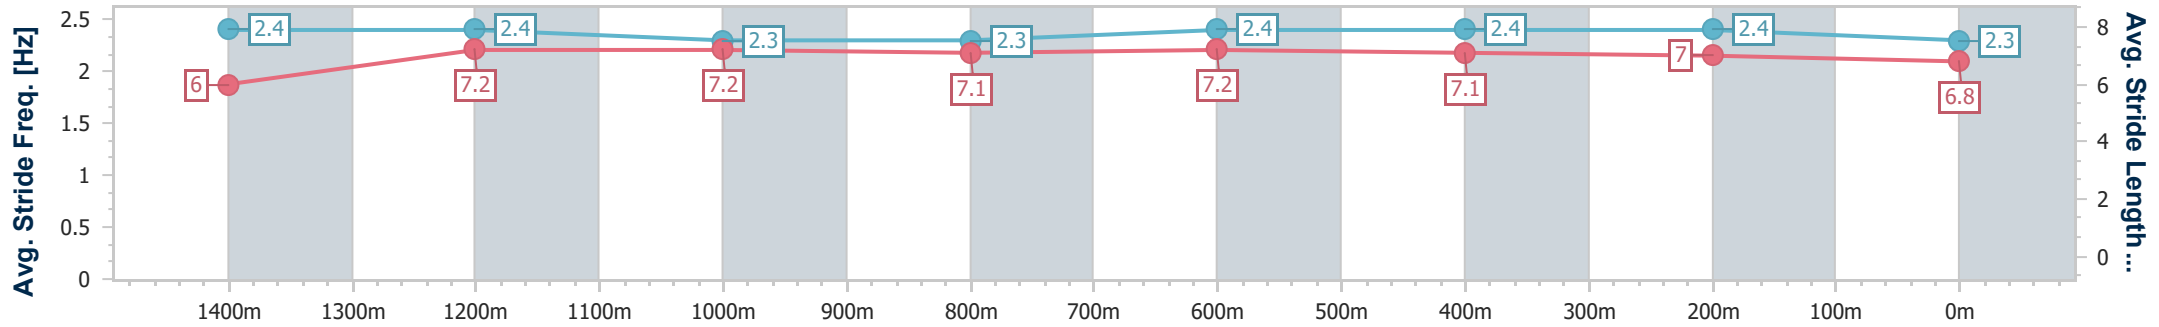

Sunshine Coast QLD Professional  
Race 4: Adaptive Bodies Allied Health Maiden Handicap - 1600m

10 November 2023 - 19:30

Track Rating: Good 4, Weather: Fine, Rail Position: +7m Entire

Section	Overall	1400m	1200m	1000m	800m	600m	400m	200m
Section Times	1:38.66 [7] (0:13.99)	1:24.67 [12] (0:11.41)	1:13.26 [11] (0:11.96)	1:01.30 [11] (0:12.29)	0:49.01 [10] (0:12.13)	0:36.88 [9] (0:12.15)	0:24.73 [11] (0:12.08)	0:12.65 [10] (0:12.65)
Average Speed [km/h]	51.5	63.6	60.1	59.1	59.9	59.8	59.7	56.8
Top Speed [km/h]	63.7	64.4	63.8	59.9	61.5	61.1	61.2	59.3
Avg. Dist. to Rail [m]	6.9	2.4	2.4	2.1	1.7	1.7	2.4	3.2
Avg. Stride Freq. [Hz]	2.3	2.4	2.3	2.3	2.4	2.3	2.3	2.3
Avg. Stride Length [m]	6.3	7.3	7.3	7.2	7.1	7.0	7.2	6.9

- [ ] Ranking at each section and finish
- .-.- No data available at this section
- NA No data available

Horse/Jockey Name	Vacation Leave
Final Rank	8
Fastest Section Time (Section)	0:11.52 (1400m)
Top Speed [km/h] (Section)	64.7 (1400m)
Race State	Finished

Sunshine Coast QLD Professional  
Race 4: Adaptive Bodies Allied Health Maiden Handicap - 1600m

10 November 2023 - 19:30

Track Rating: Good 4, Weather: Fine, Rail Position: +7m Entire

Section	Overall	1400m	1200m	1000m	800m	600m	400m	200m
Section Times	1:38.81 [8] (0:13.89)	1:24.92 [11] (0:11.52)	1:13.40 [12] (0:12.01)	1:01.39 [12] (0:12.44)	0:48.95 [12] (0:12.08)	0:36.87 [12] (0:11.98)	0:24.89 [9] (0:11.82)	0:13.07 [7] (0:13.07)
Average Speed [km/h]	52.1	63.0	60.0	58.4	60.8	61.1	61.1	55.1
Top Speed [km/h]	63.9	64.7	64.1	59.5	62.8	62.9	62.7	58.6
Avg. Dist. to Rail [m]	9.4	4.0	3.4	3.2	3.1	3.2	5.7	6.1
Avg. Stride Freq. [Hz]	2.4	2.4	2.3	2.3	2.4	2.4	2.4	2.3
Avg. Stride Length [m]	6.0	7.2	7.2	7.1	7.2	7.1	7.0	6.8