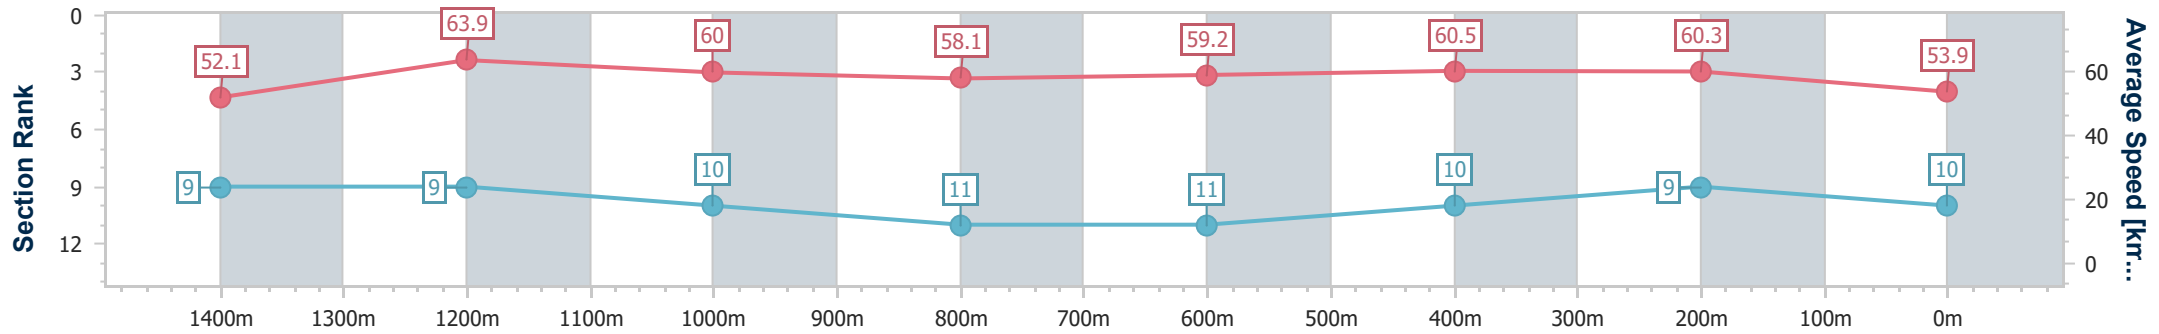

Sunshine Coast QLD Professional  
 Race 4: Adaptive Bodies Allied Health Maiden Handicap - 1600m

10 November 2023 - 19:30

Track Rating: Good 4, Weather: Fine, Rail Position: +7m Entire

Section	Overall	1400m	1200m	1000m	800m	600m	400m	200m
Section Times	1:38.83 [9] (0:13.18)	1:25.65 [1] (0:10.96)	1:14.69 [1] (0:11.87)	1:02.82 [1] (0:12.33)	0:50.49 [1] (0:12.74)	0:37.75 [1] (0:12.28)	0:25.47 [2] (0:12.19)	0:13.28 [4] (0:13.28)
Average Speed [km/h]	54.8	66.1	60.8	59.0	57.4	59.1	58.9	54.3
Top Speed [km/h]	68.3	68.5	63.1	60.6	58.3	59.9	60.2	56.9
Avg. Dist. to Rail [m]	1.7	2.4	3.5	3.5	2.8	1.0	0.5	0.8
Avg. Stride Freq. [Hz]	2.4	2.3	2.2	2.2	2.2	2.2	2.2	2.1
Avg. Stride Length [m]	6.3	7.8	7.6	7.4	7.4	7.4	7.3	7.2

- [ ] Ranking at each section and finish
- .-.- No data available at this section
- NA No data available

Horse/Jockey Name	Sassy Tap
Final Rank	10
Fastest Section Time (Section)	0:11.39 (1400m)
Top Speed [km/h] (Section)	65.4 (Overall)
Race State	Finished

Sunshine Coast QLD Professional  
Race 4: Adaptive Bodies Allied Health Maiden Handicap - 1600m

10 November 2023 - 19:30

Track Rating: Good 4, Weather: Fine, Rail Position: +7m Entire

Section	Overall	1400m	1200m	1000m	800m	600m	400m	200m
Section Times	1:39.20 [10] (0:13.83)	1:25.37 [9] (0:11.39)	1:13.98 [9] (0:12.01)	1:01.97 [10] (0:12.43)	0:49.54 [11] (0:12.28)	0:37.26 [11] (0:11.98)	0:25.28 [10] (0:11.92)	0:13.36 [9] (0:13.36)
Average Speed [km/h]	52.1	63.9	60.0	58.1	59.2	60.5	60.3	53.9
Top Speed [km/h]	65.4	64.7	63.5	59.1	61.4	62.3	62.3	57.5
Avg. Dist. to Rail [m]	6.1	3.2	3.1	2.4	1.5	1.0	3.3	4.4
Avg. Stride Freq. [Hz]	2.2	2.3	2.3	2.2	2.3	2.3	2.3	2.2
Avg. Stride Length [m]	6.4	7.6	7.4	7.3	7.3	7.3	7.2	6.9