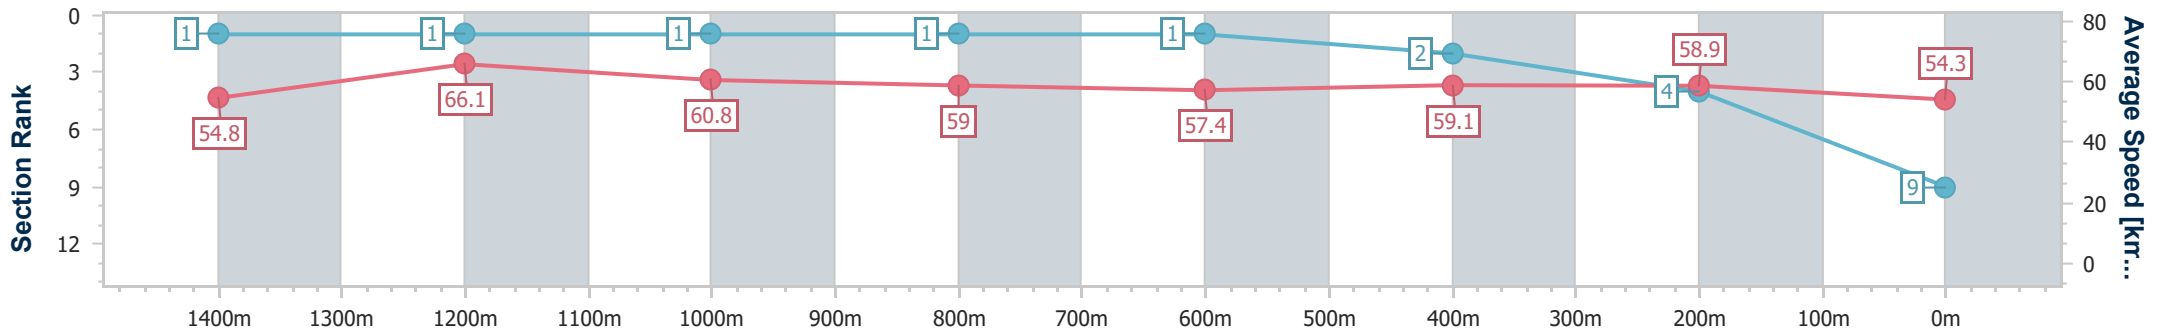

Sunshine Coast QLD Professional  
 Race 4: Adaptive Bodies Allied Health Maiden Handicap - 1600m

10 November 2023 - 19:30

Track Rating: Good 4, Weather: Fine, Rail Position: +7m Entire

Section	Overall	1400m	1200m	1000m	800m	600m	400m	200m
Section Times	1:38.83 [9] (0:13.18)	1:25.65 [1] (0:10.96)	1:14.69 [1] (0:11.87)	1:02.82 [1] (0:12.33)	0:50.49 [1] (0:12.74)	0:37.75 [1] (0:12.28)	0:25.47 [2] (0:12.19)	0:13.28 [4] (0:13.28)
Average Speed [km/h]	54.8	66.1	60.8	59.0	57.4	59.1	58.9	54.3
Top Speed [km/h]	68.3	68.5	63.1	60.6	58.3	59.9	60.2	56.9
Avg. Dist. to Rail [m]	1.7	2.4	3.5	3.5	2.8	1.0	0.5	0.8
Avg. Stride Freq. [Hz]	2.4	2.3	2.2	2.2	2.2	2.2	2.2	2.1
Avg. Stride Length [m]	6.3	7.8	7.6	7.4	7.4	7.4	7.3	7.2