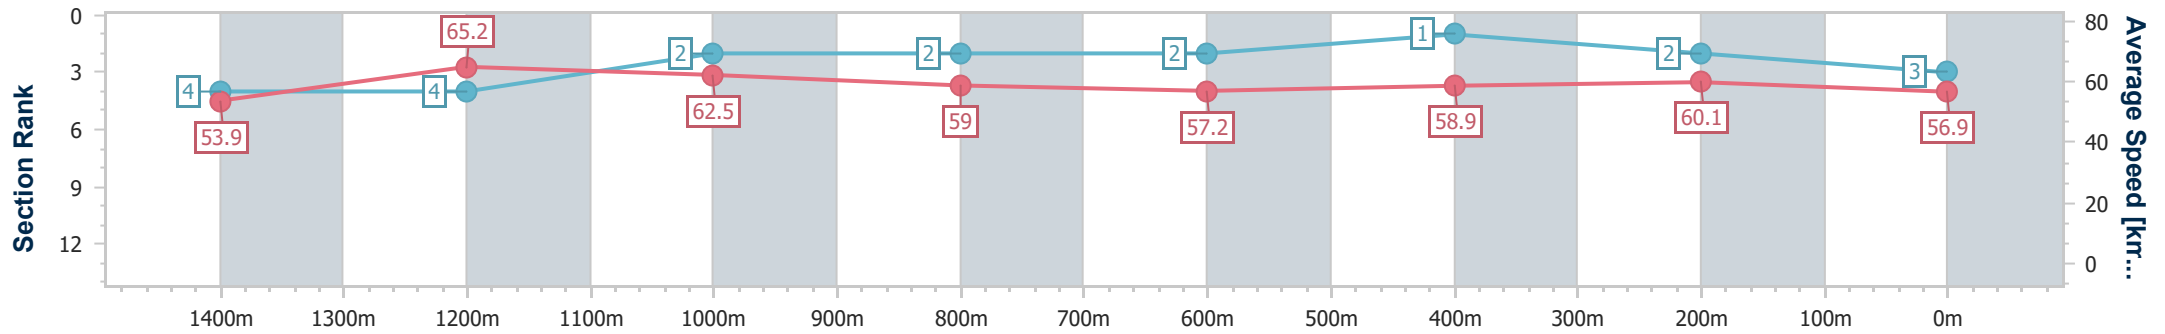

Horse/Jockey Name	Aces Up
Final Rank	3
Fastest Section Time (Section)	0:11.15 (1400m)
Top Speed [km/h] (Section)	68.3 (Overall)
Race State	Finished

Sunshine Coast QLD Professional
Race 4: Adaptive Bodies Allied Health Maiden Handicap - 1600m

10 November 2023 - 19:30

Track Rating: Good 4, Weather: Fine, Rail Position: +7m Entire

Section	Overall	1400m	1200m	1000m	800m	600m	400m	200m
Section Times	1:37.95 [3] (0:13.36)	1:24.59 [4] (0:11.15)	1:13.44 [4] (0:11.60)	1:01.84 [2] (0:12.32)	0:49.52 [2] (0:12.68)	0:36.84 [2] (0:12.19)	0:24.65 [1] (0:11.96)	0:12.69 [2] (0:12.69)
Average Speed [km/h]	53.9	65.2	62.5	59.0	57.2	58.9	60.1	56.9
Top Speed [km/h]	68.3	68.2	64.0	61.9	58.0	60.1	60.8	59.3
Avg. Dist. to Rail [m]	9.5	5.1	4.5	3.8	1.2	0.3	0.1	0.2
Avg. Stride Freq. [Hz]	2.3	2.3	2.2	2.2	2.1	2.2	2.2	2.2
Avg. Stride Length [m]	6.6	7.8	7.7	7.5	7.5	7.5	7.5	7.3

- [ ] Ranking at each section and finish
- -.-.- No data available at this section
- NA No data available