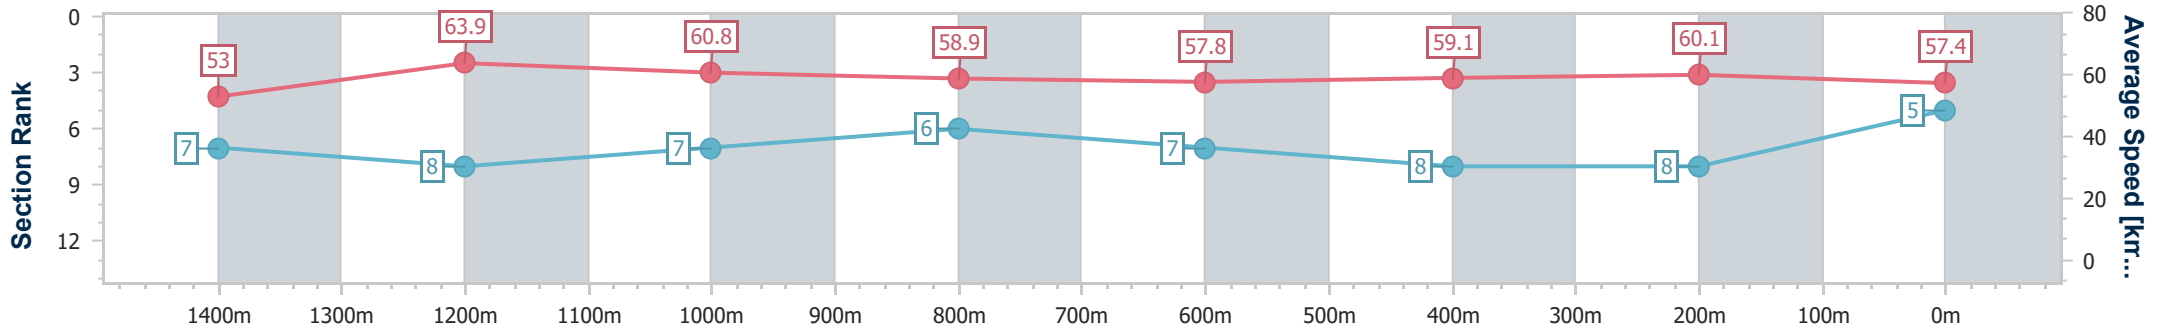

Horse/Jockey Name	Lucifer The Cat
Final Rank	5
Fastest Section Time (Section)	0:11.32 (1400m)
Top Speed [km/h] (Section)	65.9 (Overall)
Race State	Finished

Sunshine Coast QLD Professional
Race 4: Adaptive Bodies Allied Health Maiden Handicap - 1600m

10 November 2023 - 19:30

Track Rating: Good 4, Weather: Fine, Rail Position: +7m Entire

Section	Overall	1400m	1200m	1000m	800m	600m	400m	200m
Section Times	1:38.29 [5] (0:13.58)	1:24.71 [7] (0:11.32)	1:13.39 [8] (0:11.85)	1:01.54 [7] (0:12.30)	0:49.24 [6] (0:12.56)	0:36.68 [7] (0:12.19)	0:24.49 [8] (0:11.96)	0:12.53 [8] (0:12.53)
Average Speed [km/h]	53.0	63.9	60.8	58.9	57.8	59.1	60.1	57.4
Top Speed [km/h]	65.9	64.7	62.4	60.5	58.8	60.3	61.0	58.5
Avg. Dist. to Rail [m]	4.3	2.6	2.5	2.0	1.5	0.3	2.2	2.7
Avg. Stride Freq. [Hz]	2.3	2.4	2.4	2.3	2.3	2.3	2.3	2.3
Avg. Stride Length [m]	6.3	7.2	7.2	7.2	7.0	7.1	7.1	7.0

- [ ] Ranking at each section and finish
- -.-.- No data available at this section
- NA No data available