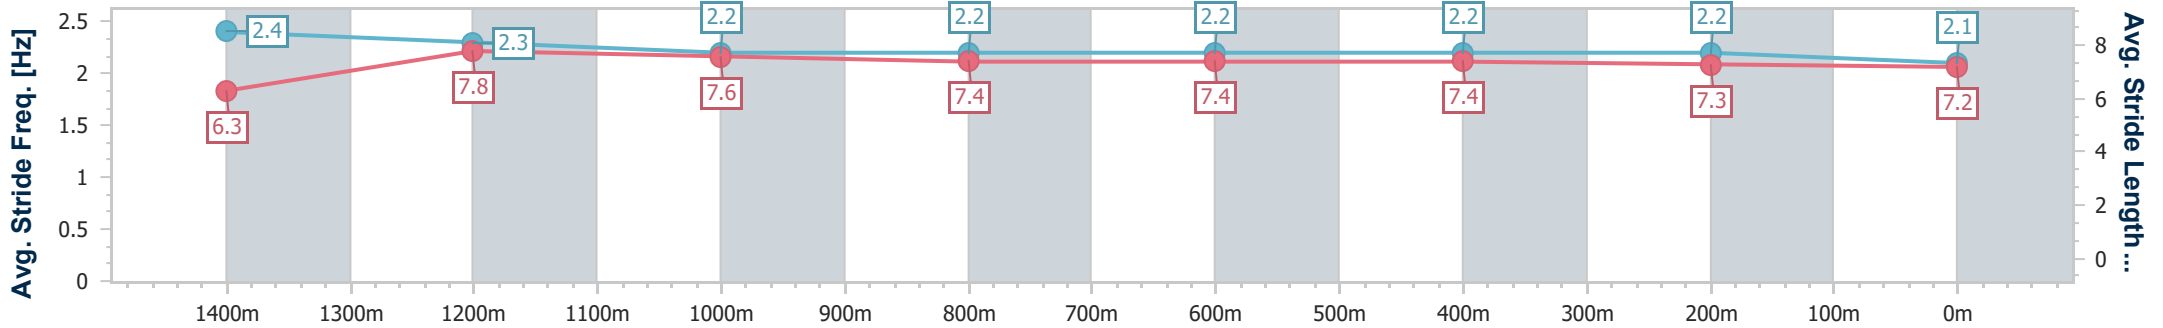

Sunshine Coast QLD Professional  
Race 4: Adaptive Bodies Allied Health Maiden Handicap - 1600m

10 November 2023 - 19:30

Track Rating: Good 4, Weather: Fine, Rail Position: +7m Entire

Section	Overall	1400m	1200m	1000m	800m	600m	400m	200m
Section Times	1:38.81 [8] (0:13.89)	1:24.92 [11] (0:11.52)	1:13.40 [12] (0:12.01)	1:01.39 [12] (0:12.44)	0:48.95 [12] (0:12.08)	0:36.87 [12] (0:11.98)	0:24.89 [9] (0:11.82)	0:13.07 [7] (0:13.07)
Average Speed [km/h]	52.1	63.0	60.0	58.4	60.8	61.1	61.1	55.1
Top Speed [km/h]	63.9	64.7	64.1	59.5	62.8	62.9	62.7	58.6
Avg. Dist. to Rail [m]	9.4	4.0	3.4	3.2	3.1	3.2	5.7	6.1
Avg. Stride Freq. [Hz]	2.4	2.4	2.3	2.3	2.4	2.4	2.4	2.3
Avg. Stride Length [m]	6.0	7.2	7.2	7.1	7.2	7.1	7.0	6.8

- [ ] Ranking at each section and finish
- .-.- No data available at this section
- NA No data available

Horse/Jockey Name	Son Of Satono
Final Rank	9
Fastest Section Time (Section)	0:10.96 (1400m)
Top Speed [km/h] (Section)	68.5 (1400m)
Race State	Finished

Sunshine Coast QLD Professional  
 Race 4: Adaptive Bodies Allied Health Maiden Handicap - 1600m

10 November 2023 - 19:30

Track Rating: Good 4, Weather: Fine, Rail Position: +7m Entire

Section	Overall	1400m	1200m	1000m	800m	600m	400m	200m
Section Times	1:38.83 [9] (0:13.18)	1:25.65 [1] (0:10.96)	1:14.69 [1] (0:11.87)	1:02.82 [1] (0:12.33)	0:50.49 [1] (0:12.74)	0:37.75 [1] (0:12.28)	0:25.47 [2] (0:12.19)	0:13.28 [4] (0:13.28)
Average Speed [km/h]	54.8	66.1	60.8	59.0	57.4	59.1	58.9	54.3
Top Speed [km/h]	68.3	68.5	63.1	60.6	58.3	59.9	60.2	56.9
Avg. Dist. to Rail [m]	1.7	2.4	3.5	3.5	2.8	1.0	0.5	0.8
Avg. Stride Freq. [Hz]	2.4	2.3	2.2	2.2	2.2	2.2	2.2	2.1
Avg. Stride Length [m]	6.3	7.8	7.6	7.4	7.4	7.4	7.3	7.2