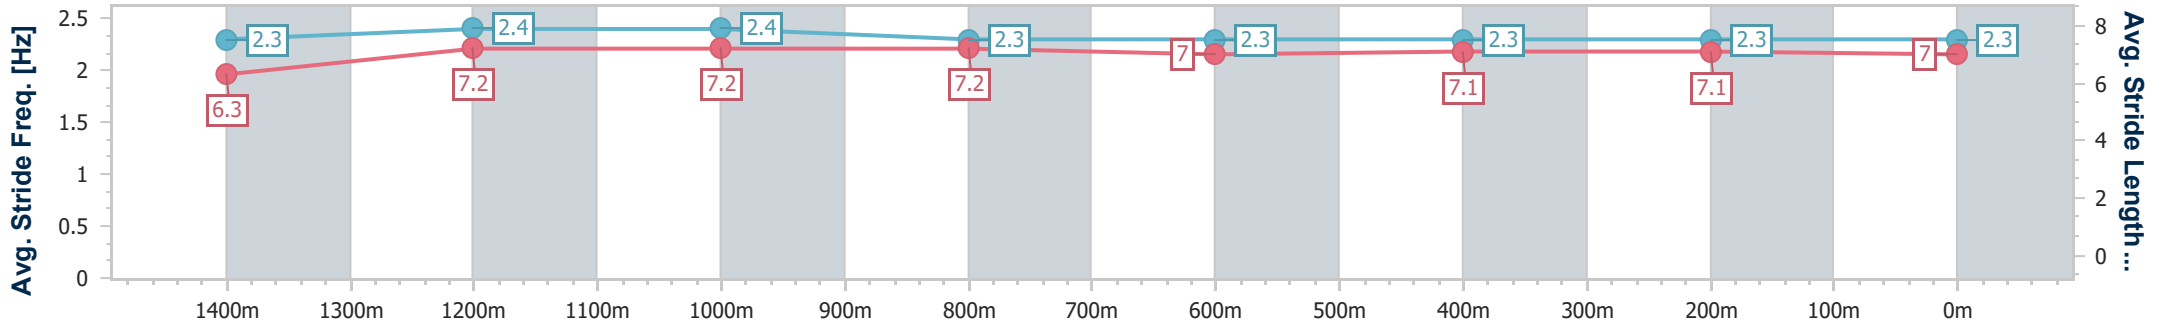

- [ ] Ranking at each section and finish
- .-.- No data available at this section
- NA No data available

Horse/Jockey Name	Lucifer The Cat
Final Rank	5
Fastest Section Time (Section)	0:11.32 (1400m)
Top Speed [km/h] (Section)	65.9 (Overall)
Race State	Finished

Sunshine Coast QLD Professional  
Race 4: Adaptive Bodies Allied Health Maiden Handicap - 1600m

10 November 2023 - 19:30

Track Rating: Good 4, Weather: Fine, Rail Position: +7m Entire

Section	Overall	1400m	1200m	1000m	800m	600m	400m	200m
Section Times	1:38.29 [5] (0:13.58)	1:24.71 [7] (0:11.32)	1:13.39 [8] (0:11.85)	1:01.54 [7] (0:12.30)	0:49.24 [6] (0:12.56)	0:36.68 [7] (0:12.19)	0:24.49 [8] (0:11.96)	0:12.53 [8] (0:12.53)
Average Speed [km/h]	53.0	63.9	60.8	58.9	57.8	59.1	60.1	57.4
Top Speed [km/h]	65.9	64.7	62.4	60.5	58.8	60.3	61.0	58.5
Avg. Dist. to Rail [m]	4.3	2.6	2.5	2.0	1.5	0.3	2.2	2.7
Avg. Stride Freq. [Hz]	2.3	2.4	2.4	2.3	2.3	2.3	2.3	2.3
Avg. Stride Length [m]	6.3	7.2	7.2	7.2	7.0	7.1	7.1	7.0