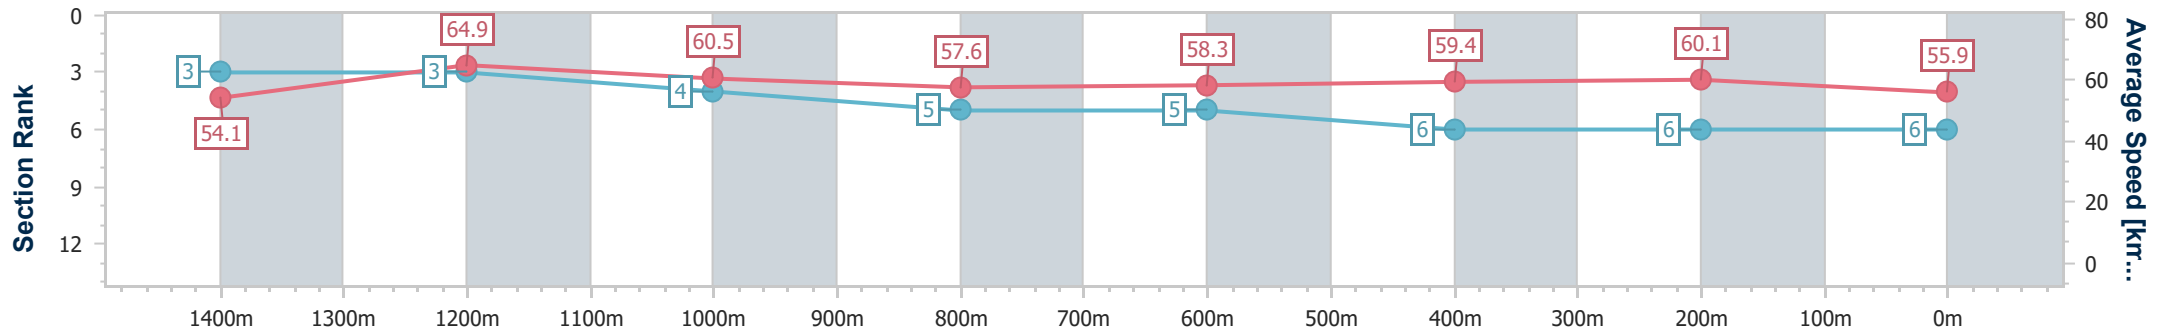

Horse/Jockey Name	Pride Of Passion
Final Rank	6
Fastest Section Time (Section)	0:11.13 (1400m)
Top Speed [km/h] (Section)	68.0 (Overall)
Race State	Finished

Sunshine Coast QLD Professional
Race 4: Adaptive Bodies Allied Health Maiden Handicap - 1600m

10 November 2023 - 19:30

Track Rating: Good 4, Weather: Fine, Rail Position: +7m Entire

Section	Overall	1400m	1200m	1000m	800m	600m	400m	200m
Section Times	1:38.52 [6] (0:13.32)	1:25.20 [3] (0:11.13)	1:14.07 [3] (0:11.95)	1:02.12 [4] (0:12.61)	0:49.51 [5] (0:12.46)	0:37.05 [5] (0:12.19)	0:24.86 [6] (0:11.99)	0:12.87 [6] (0:12.87)
Average Speed [km/h]	54.1	64.9	60.5	57.6	58.3	59.4	60.1	55.9
Top Speed [km/h]	68.0	67.3	62.5	59.3	58.8	61.3	61.7	58.6
Avg. Dist. to Rail [m]	4.9	2.6	2.7	3.1	1.8	1.0	3.4	4.9
Avg. Stride Freq. [Hz]	2.3	2.4	2.3	2.2	2.3	2.3	2.3	2.2
Avg. Stride Length [m]	6.4	7.5	7.3	7.1	7.1	7.0	7.1	7.0

- [ ] Ranking at each section and finish
- -.-.- No data available at this section
- NA No data available