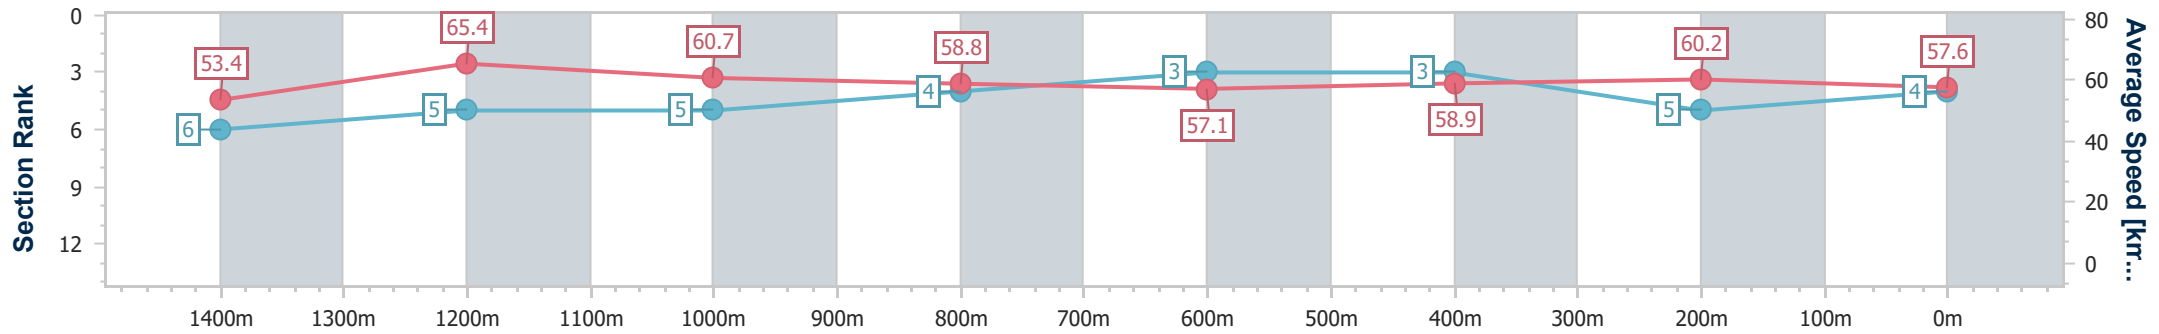

Horse/Jockey Name	Delorme
Final Rank	4
Fastest Section Time (Section)	0:11.05 (1400m)
Top Speed [km/h] (Section)	67.6 (1400m)
Race State	Finished

Sunshine Coast QLD Professional
Race 4: Adaptive Bodies Allied Health Maiden Handicap - 1600m

10 November 2023 - 19:30

Track Rating: Good 4, Weather: Fine, Rail Position: +7m Entire

Section	Overall	1400m	1200m	1000m	800m	600m	400m	200m
Section Times	1:38.01 [4] (0:13.53)	1:24.48 [6] (0:11.05)	1:13.43 [5] (0:11.83)	1:01.60 [5] (0:12.32)	0:49.28 [4] (0:12.62)	0:36.66 [3] (0:12.23)	0:24.43 [3] (0:11.98)	0:12.45 [5] (0:12.45)
Average Speed [km/h]	53.4	65.4	60.7	58.8	57.1	58.9	60.2	57.6
Top Speed [km/h]	67.3	67.6	62.8	59.7	57.8	59.9	61.4	59.6
Avg. Dist. to Rail [m]	2.2	1.5	1.3	1.4	0.7	0.3	1.2	3.4
Avg. Stride Freq. [Hz]	2.3	2.4	2.3	2.3	2.3	2.3	2.4	2.3
Avg. Stride Length [m]	6.3	7.5	7.3	7.2	7.0	7.1	7.1	6.9

- [ ] Ranking at each section and finish
- -.-.- No data available at this section
- NA No data available