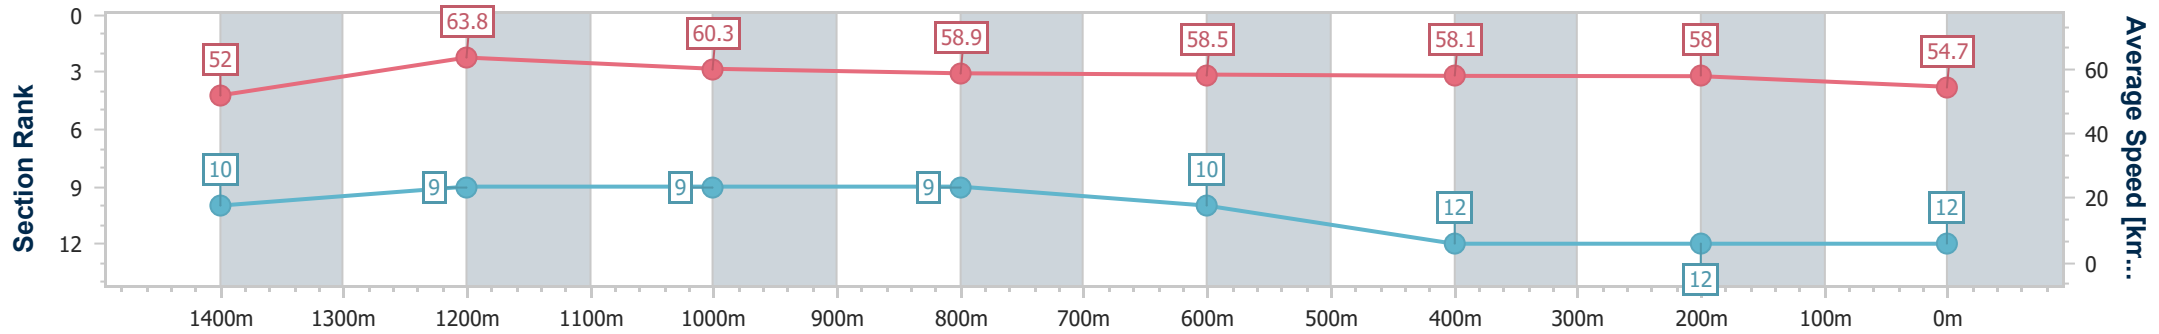

Sunshine Coast QLD Professional  
Race 4: Adaptive Bodies Allied Health Maiden Handicap - 1600m

10 November 2023 - 19:30

Track Rating: Good 4, Weather: Fine, Rail Position: +7m Entire

Section	Overall	1400m	1200m	1000m	800m	600m	400m	200m						
Section Times	1:39.48 [11] (0:13.20)	1:26.28 [2] (0:11.03)	1:15.25 [2] (0:11.88)	1:03.37 [3] (0:12.51)	0:50.86 [3] (0:12.75)	0:38.11 [4] (0:12.28)	0:25.83 [5] (0:12.36)	0:13.47 [11] (0:13.47)						
Average Speed [km/h]	54.4	65.9	60.7	58.0	57.3	59.1	58.5	53.4						
Top Speed [km/h]	66.8	69.4	62.7	60.2	57.7	60.2	59.6	56.2						
Avg. Dist. to Rail [m]	5.3	3.4	3.1	3.0	2.1	2.1	4.0	3.3						
Avg. Stride Freq. [Hz]	2.4	2.4	2.4	2.3	2.3	2.3	2.3	2.2						
Avg. Stride Length [m]	6.4	7.5	7.1	7.0	7.0	7.0	6.9	6.6						

- [ ] Ranking at each section and finish
- .-.- No data available at this section
- NA No data available

Horse/Jockey Name	Minicourt
Final Rank	12
Fastest Section Time (Section)	0:11.36 (1400m)
Top Speed [km/h] (Section)	64.5 (1400m)
Race State	Finished

Sunshine Coast QLD Professional  
Race 4: Adaptive Bodies Allied Health Maiden Handicap - 1600m

10 November 2023 - 19:30

Track Rating: Good 4, Weather: Fine, Rail Position: +7m Entire

Section	Overall	1400m	1200m	1000m	800m	600m	400m	200m
Section Times	1:39.78 [12] (0:13.86)	1:25.92 [10] (0:11.36)	1:14.56 [9] (0:11.92)	1:02.64 [9] (0:12.33)	0:50.31 [9] (0:12.34)	0:37.97 [10] (0:12.39)	0:25.58 [12] (0:12.41)	0:13.17 [12] (0:13.17)
Average Speed [km/h]	52.0	63.8	60.3	58.9	58.5	58.1	58.0	54.7
Top Speed [km/h]	64.3	64.5	63.0	59.8	59.8	59.5	60.1	56.9
Avg. Dist. to Rail [m]	1.3	1.0	2.2	2.4	1.0	0.3	0.3	0.1
Avg. Stride Freq. [Hz]	2.2	2.3	2.2	2.2	2.2	2.2	2.2	2.2
Avg. Stride Length [m]	6.5	7.7	7.6	7.4	7.4	7.4	7.2	7.1