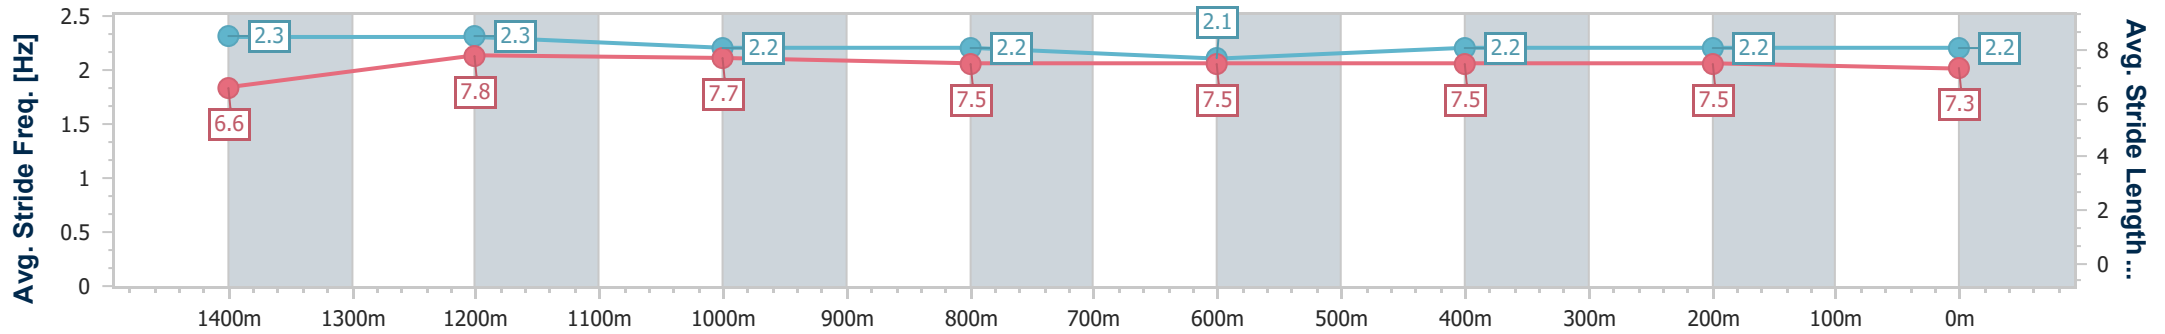

- [ ] Ranking at each section and finish
- .-.- No data available at this section
- NA No data available

Horse/Jockey Name	Aces Up
Final Rank	3
Fastest Section Time (Section)	0:11.15 (1400m)
Top Speed [km/h] (Section)	68.3 (Overall)
Race State	Finished

Sunshine Coast QLD Professional  
Race 4: Adaptive Bodies Allied Health Maiden Handicap - 1600m

10 November 2023 - 19:30

Track Rating: Good 4, Weather: Fine, Rail Position: +7m Entire

Section	Overall	1400m	1200m	1000m	800m	600m	400m	200m
Section Times	1:37.95 [3] (0:13.36)	1:24.59 [4] (0:11.15)	1:13.44 [4] (0:11.60)	1:01.84 [2] (0:12.32)	0:49.52 [2] (0:12.68)	0:36.84 [2] (0:12.19)	0:24.65 [1] (0:11.96)	0:12.69 [2] (0:12.69)
Average Speed [km/h]	53.9	65.2	62.5	59.0	57.2	58.9	60.1	56.9
Top Speed [km/h]	68.3	68.2	64.0	61.9	58.0	60.1	60.8	59.3
Avg. Dist. to Rail [m]	9.5	5.1	4.5	3.8	1.2	0.3	0.1	0.2
Avg. Stride Freq. [Hz]	2.3	2.3	2.2	2.2	2.1	2.2	2.2	2.2
Avg. Stride Length [m]	6.6	7.8	7.7	7.5	7.5	7.5	7.5	7.3