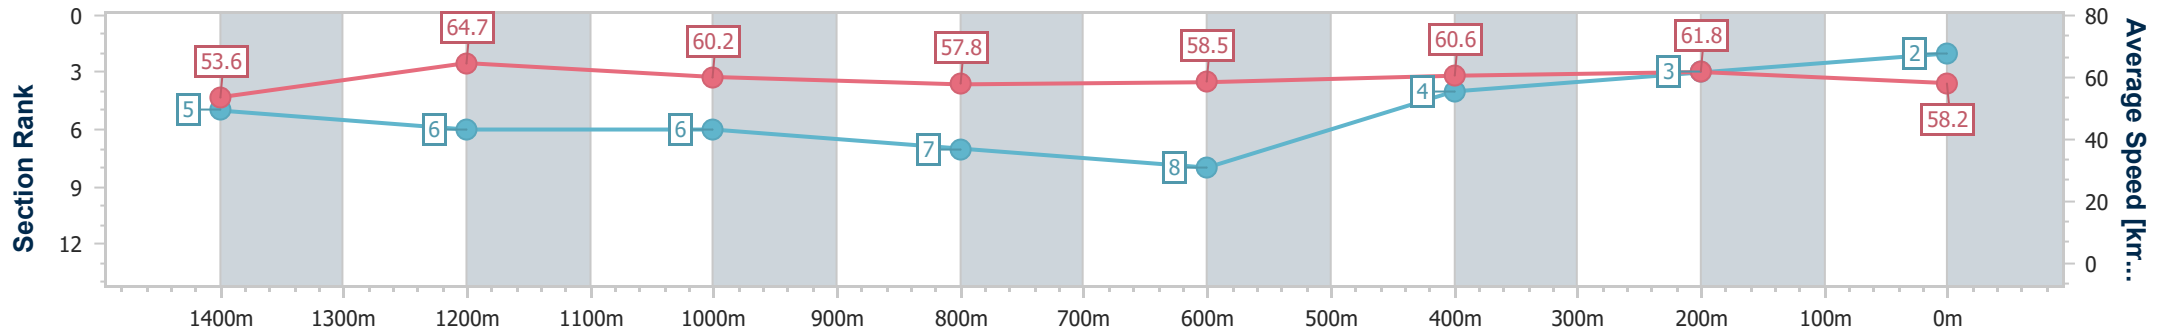

Horse/Jockey Name	Our Drummer
Final Rank	2
Fastest Section Time (Section)	0:11.17 (1400m)
Top Speed [km/h] (Section)	66.8 (Overall)
Race State	Finished

Sunshine Coast QLD Professional
Race 4: Adaptive Bodies Allied Health Maiden Handicap - 1600m

10 November 2023 - 19:30

Track Rating: Good 4, Weather: Fine, Rail Position: +7m Entire

Section	Overall	1400m	1200m	1000m	800m	600m	400m	200m
Section Times	1:37.64 [2] (0:13.43)	1:24.21 [5] (0:11.17)	1:13.04 [6] (0:12.02)	1:01.02 [6] (0:12.58)	0:48.44 [7] (0:12.46)	0:35.98 [8] (0:11.93)	0:24.05 [4] (0:11.68)	0:12.37 [3] (0:12.37)
Average Speed [km/h]	53.6	64.7	60.2	57.8	58.5	60.6	61.8	58.2
Top Speed [km/h]	66.8	66.8	61.2	59.4	59.9	61.8	62.6	60.1
Avg. Dist. to Rail [m]	7.9	3.0	3.1	3.6	2.2	0.6	2.9	4.1
Avg. Stride Freq. [Hz]	2.1	2.2	2.1	2.0	2.1	2.1	2.2	2.1
Avg. Stride Length [m]	6.9	8.3	8.1	8.0	7.9	7.9	7.9	7.7

- [ ] Ranking at each section and finish
- -.-.- No data available at this section
- NA No data available