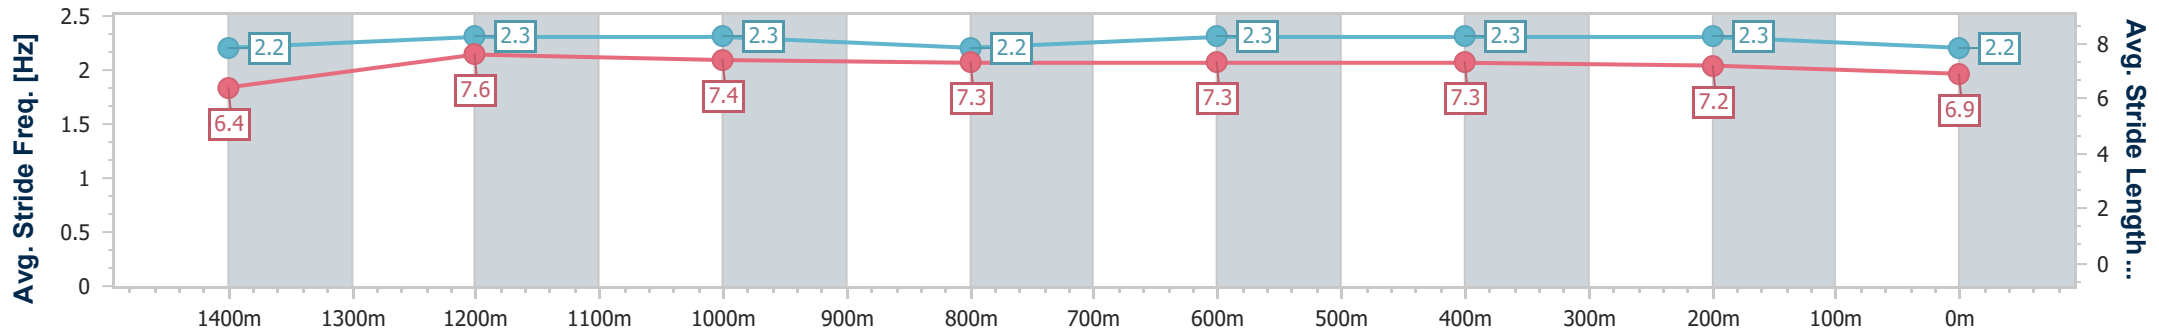

Sunshine Coast QLD Professional  
 Race 4: Adaptive Bodies Allied Health Maiden Handicap - 1600m

10 November 2023 - 19:30

Track Rating: Good 4, Weather: Fine, Rail Position: +7m Entire

Section	Overall	1400m	1200m	1000m	800m	600m	400m	200m
Section Times	1:38.83 [9] (0:13.18)	1:25.65 [1] (0:10.96)	1:14.69 [1] (0:11.87)	1:02.82 [1] (0:12.33)	0:50.49 [1] (0:12.74)	0:37.75 [1] (0:12.28)	0:25.47 [2] (0:12.19)	0:13.28 [4] (0:13.28)
Average Speed [km/h]	54.8	66.1	60.8	59.0	57.4	59.1	58.9	54.3
Top Speed [km/h]	68.3	68.5	63.1	60.6	58.3	59.9	60.2	56.9
Avg. Dist. to Rail [m]	1.7	2.4	3.5	3.5	2.8	1.0	0.5	0.8
Avg. Stride Freq. [Hz]	2.4	2.3	2.2	2.2	2.2	2.2	2.2	2.1
Avg. Stride Length [m]	6.3	7.8	7.6	7.4	7.4	7.4	7.3	7.2

- [ ] Ranking at each section and finish
- .-.- No data available at this section
- NA No data available

Horse/Jockey Name	Sassy Tap
Final Rank	10
Fastest Section Time (Section)	0:11.39 (1400m)
Top Speed [km/h] (Section)	65.4 (Overall)
Race State	Finished

Sunshine Coast QLD Professional  
Race 4: Adaptive Bodies Allied Health Maiden Handicap - 1600m

10 November 2023 - 19:30

Track Rating: Good 4, Weather: Fine, Rail Position: +7m Entire

Section	Overall	1400m	1200m	1000m	800m	600m	400m	200m
Section Times	1:39.20 [10] (0:13.83)	1:25.37 [9] (0:11.39)	1:13.98 [9] (0:12.01)	1:01.97 [10] (0:12.43)	0:49.54 [11] (0:12.28)	0:37.26 [11] (0:11.98)	0:25.28 [10] (0:11.92)	0:13.36 [9] (0:13.36)
Average Speed [km/h]	52.1	63.9	60.0	58.1	59.2	60.5	60.3	53.9
Top Speed [km/h]	65.4	64.7	63.5	59.1	61.4	62.3	62.3	57.5
Avg. Dist. to Rail [m]	6.1	3.2	3.1	2.4	1.5	1.0	3.3	4.4
Avg. Stride Freq. [Hz]	2.2	2.3	2.3	2.2	2.3	2.3	2.3	2.2
Avg. Stride Length [m]	6.4	7.6	7.4	7.3	7.3	7.3	7.2	6.9