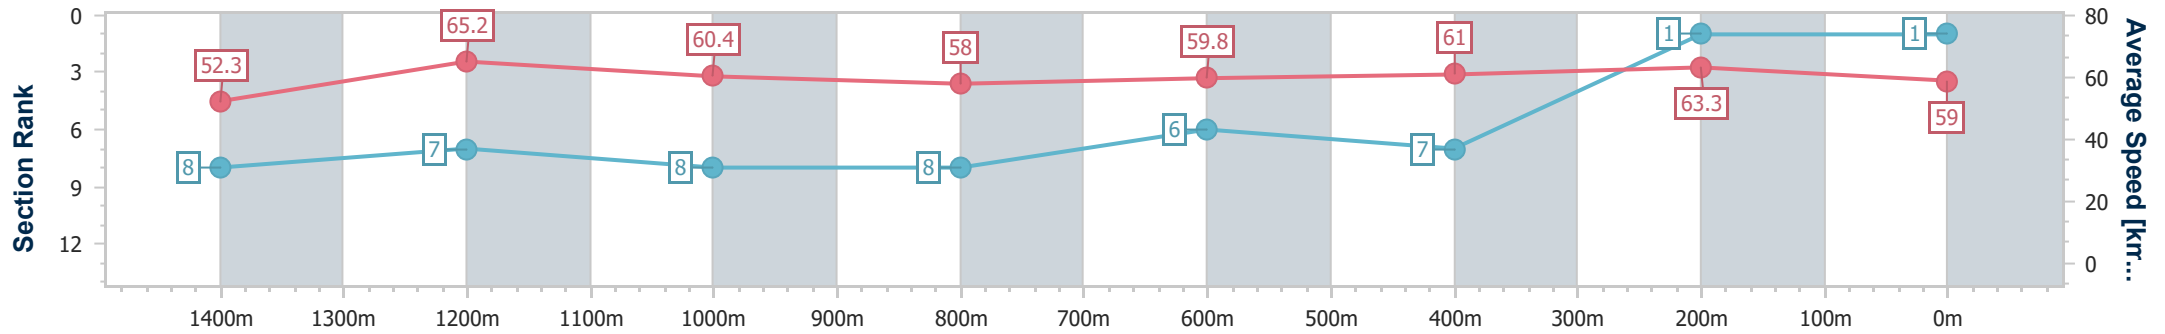

Horse/Jockey Name	Anemacore
Final Rank	1
Fastest Section Time (Section)	0:11.12 (1400m)
Top Speed [km/h] (Section)	66.5 (1400m)
Race State	Finished

Sunshine Coast QLD Professional
Race 4: Adaptive Bodies Allied Health Maiden Handicap - 1600m

10 November 2023 - 19:30

Track Rating: Good 4, Weather: Fine, Rail Position: +7m Entire

Section	Overall	1400m	1200m	1000m	800m	600m	400m	200m
Section Times	1:37.23 [1] (0:13.75)	1:23.48 [8] (0:11.12)	1:12.36 [7] (0:11.98)	1:00.38 [8] (0:12.51)	0:47.87 [8] (0:12.25)	0:35.62 [6] (0:12.07)	0:23.55 [7] (0:11.34)	0:12.21 [1] (0:12.21)
Average Speed [km/h]	52.3	65.2	60.4	58.0	59.8	61.0	63.3	59.0
Top Speed [km/h]	66.2	66.5	64.2	59.2	61.8	62.5	64.5	62.0
Avg. Dist. to Rail [m]	7.6	3.4	3.3	2.9	3.1	3.4	4.8	3.2
Avg. Stride Freq. [Hz]	2.3	2.3	2.3	2.2	2.2	2.2	2.3	2.2
Avg. Stride Length [m]	6.4	7.7	7.4	7.5	7.6	7.7	7.7	7.5

- [ ] Ranking at each section and finish
- -.-.- No data available at this section
- NA No data available