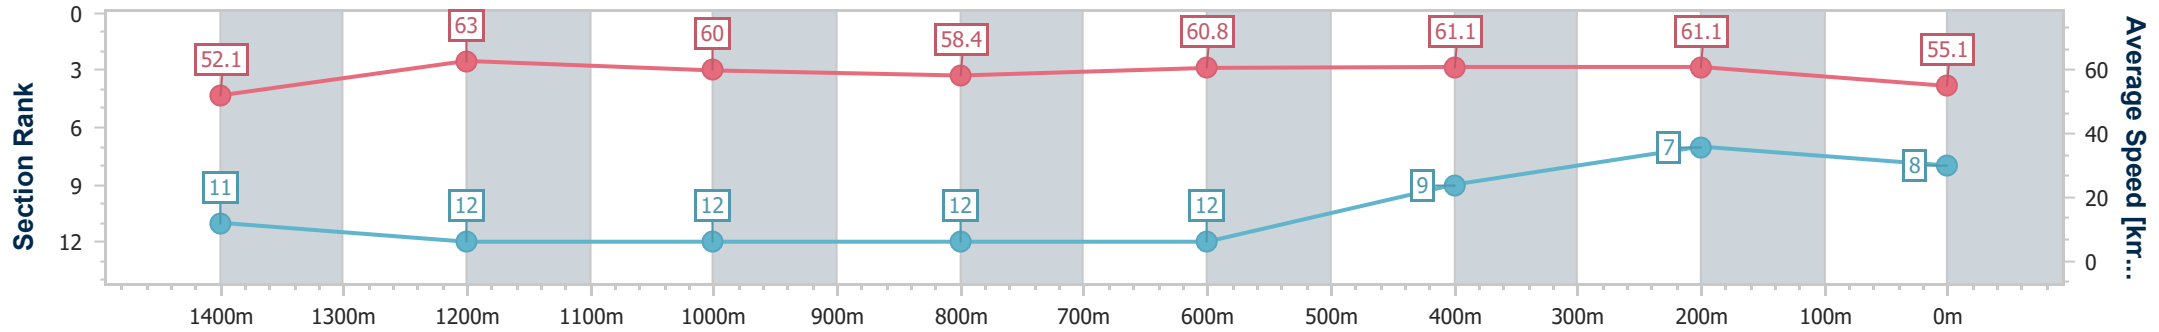

- [ ] Ranking at each section and finish
- .-.- No data available at this section
- NA No data available

Horse/Jockey Name	Vacation Leave
Final Rank	8
Fastest Section Time (Section)	0:11.52 (1400m)
Top Speed [km/h] (Section)	64.7 (1400m)
Race State	Finished

Sunshine Coast QLD Professional  
Race 4: Adaptive Bodies Allied Health Maiden Handicap - 1600m

10 November 2023 - 19:30

Track Rating: Good 4, Weather: Fine, Rail Position: +7m Entire

Section	Overall	1400m	1200m	1000m	800m	600m	400m	200m
Section Times	1:38.81 [8] (0:13.89)	1:24.92 [11] (0:11.52)	1:13.40 [12] (0:12.01)	1:01.39 [12] (0:12.44)	0:48.95 [12] (0:12.08)	0:36.87 [12] (0:11.98)	0:24.89 [9] (0:11.82)	0:13.07 [7] (0:13.07)
Average Speed [km/h]	52.1	63.0	60.0	58.4	60.8	61.1	61.1	55.1
Top Speed [km/h]	63.9	64.7	64.1	59.5	62.8	62.9	62.7	58.6
Avg. Dist. to Rail [m]	9.4	4.0	3.4	3.2	3.1	3.2	5.7	6.1
Avg. Stride Freq. [Hz]	2.4	2.4	2.3	2.3	2.4	2.4	2.4	2.3
Avg. Stride Length [m]	6.0	7.2	7.2	7.1	7.2	7.1	7.0	6.8