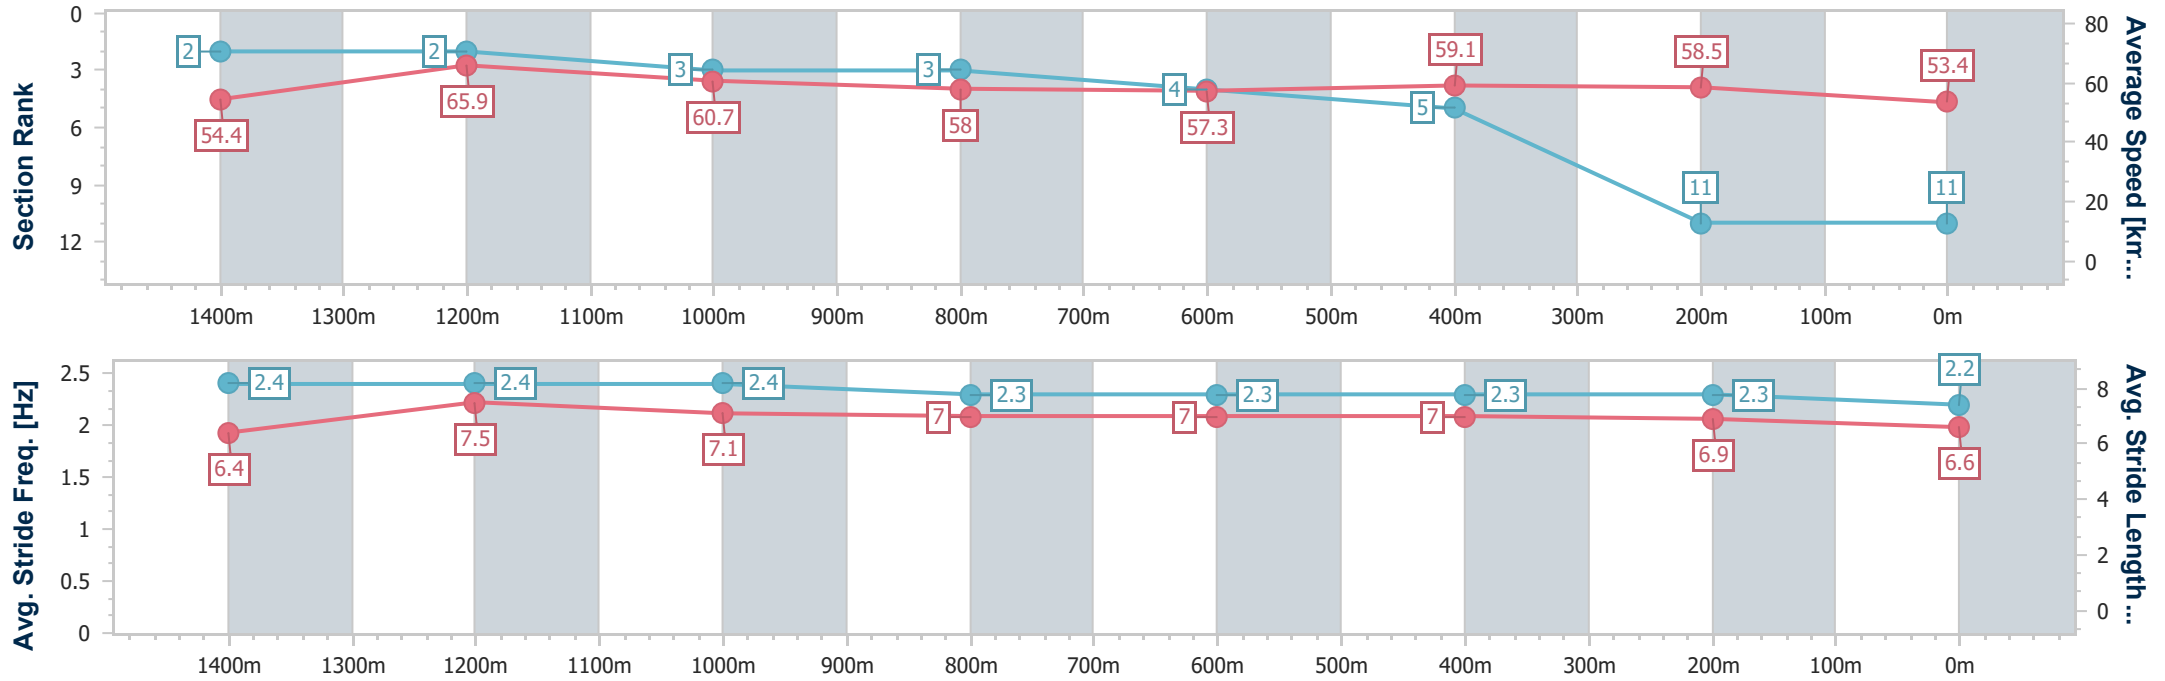

Sunshine Coast QLD Professional  
Race 4: Adaptive Bodies Allied Health Maiden Handicap - 1600m

10 November 2023 - 19:30

Track Rating: Good 4, Weather: Fine, Rail Position: +7m Entire

Section	Overall	1400m	1200m	1000m	800m	600m	400m	200m
Section Times	1:39.20 [10] (0:13.83)	1:25.37 [9] (0:11.39)	1:13.98 [9] (0:12.01)	1:01.97 [10] (0:12.43)	0:49.54 [11] (0:12.28)	0:37.26 [11] (0:11.98)	0:25.28 [10] (0:11.92)	0:13.36 [9] (0:13.36)
Average Speed [km/h]	52.1	63.9	60.0	58.1	59.2	60.5	60.3	53.9
Top Speed [km/h]	65.4	64.7	63.5	59.1	61.4	62.3	62.3	57.5
Avg. Dist. to Rail [m]	6.1	3.2	3.1	2.4	1.5	1.0	3.3	4.4
Avg. Stride Freq. [Hz]	2.2	2.3	2.3	2.2	2.3	2.3	2.3	2.2
Avg. Stride Length [m]	6.4	7.6	7.4	7.3	7.3	7.3	7.2	6.9

- [ ] Ranking at each section and finish
- .-.- No data available at this section
- NA No data available

Horse/Jockey Name	Bankstown
Final Rank	11
Fastest Section Time (Section)	0:11.03 (1400m)
Top Speed [km/h] (Section)	69.4 (1400m)
Race State	Finished

Sunshine Coast QLD Professional  
Race 4: Adaptive Bodies Allied Health Maiden Handicap - 1600m

10 November 2023 - 19:30

Track Rating: Good 4, Weather: Fine, Rail Position: +7m Entire

Section	Overall	1400m	1200m	1000m	800m	600m	400m	200m						
Section Times	1:39.48 [11] (0:13.20)	1:26.28 [2] (0:11.03)	1:15.25 [2] (0:11.88)	1:03.37 [3] (0:12.51)	0:50.86 [3] (0:12.75)	0:38.11 [4] (0:12.28)	0:25.83 [5] (0:12.36)	0:13.47 [11] (0:13.47)						
Average Speed [km/h]	54.4	65.9	60.7	58.0	57.3	59.1	58.5	53.4						
Top Speed [km/h]	66.8	69.4	62.7	60.2	57.7	60.2	59.6	56.2						
Avg. Dist. to Rail [m]	5.3	3.4	3.1	3.0	2.1	2.1	4.0	3.3						
Avg. Stride Freq. [Hz]	2.4	2.4	2.4	2.3	2.3	2.3	2.3	2.2						
Avg. Stride Length [m]	6.4	7.5	7.1	7.0	7.0	7.0	6.9	6.6						

- [ ] Ranking at each section and finish
- .-.- No data available at this section
- NA No data available

Horse/Jockey Name	Minicourt
Final Rank	12
Fastest Section Time (Section)	0:11.36 (1400m)
Top Speed [km/h] (Section)	64.5 (1400m)
Race State	Finished