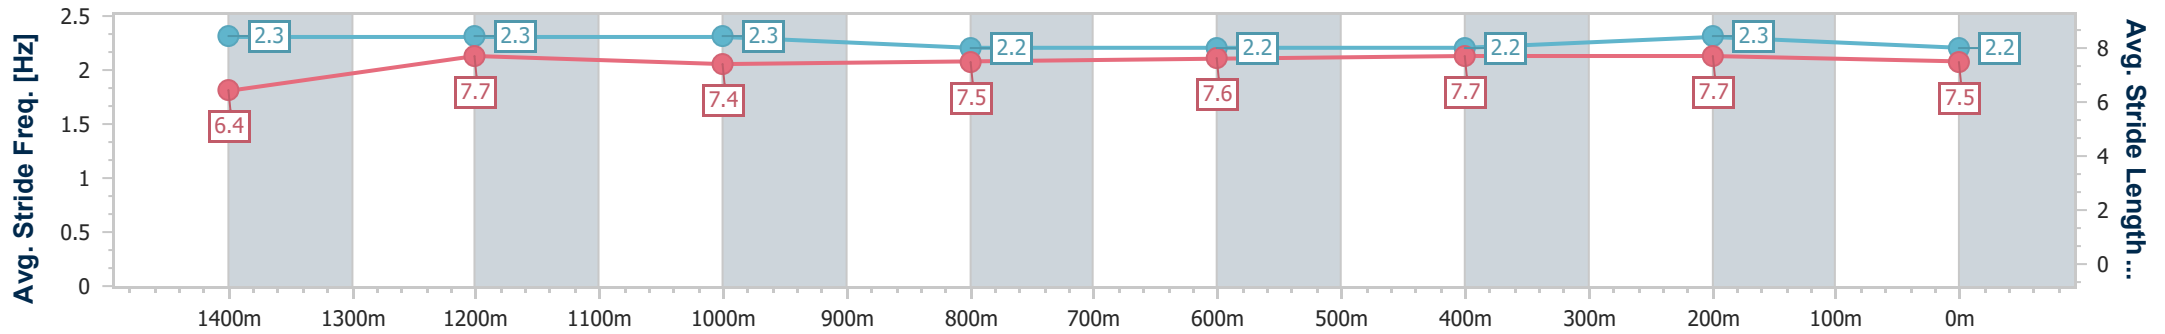

Horse/Jockey Name	Anemacore
Final Rank	1
Fastest Section Time (Section)	0:11.12 (1400m)
Top Speed [km/h] (Section)	66.5 (1400m)
Race State	Finished

Sunshine Coast QLD Professional
Race 4: Adaptive Bodies Allied Health Maiden Handicap - 1600m

10 November 2023 - 19:30

Track Rating: Good 4, Weather: Fine, Rail Position: +7m Entire

Section	Overall	1400m	1200m	1000m	800m	600m	400m	200m
Section Times	1:37.23 [1] (0:13.75)	1:23.48 [8] (0:11.12)	1:12.36 [7] (0:11.98)	1:00.38 [8] (0:12.51)	0:47.87 [8] (0:12.25)	0:35.62 [6] (0:12.07)	0:23.55 [7] (0:11.34)	0:12.21 [1] (0:12.21)
Average Speed [km/h]	52.3	65.2	60.4	58.0	59.8	61.0	63.3	59.0
Top Speed [km/h]	66.2	66.5	64.2	59.2	61.8	62.5	64.5	62.0
Avg. Dist. to Rail [m]	7.6	3.4	3.3	2.9	3.1	3.4	4.8	3.2
Avg. Stride Freq. [Hz]	2.3	2.3	2.3	2.2	2.2	2.2	2.3	2.2
Avg. Stride Length [m]	6.4	7.7	7.4	7.5	7.6	7.7	7.7	7.5

- [ ] Ranking at each section and finish
- -.-.- No data available at this section
- NA No data available