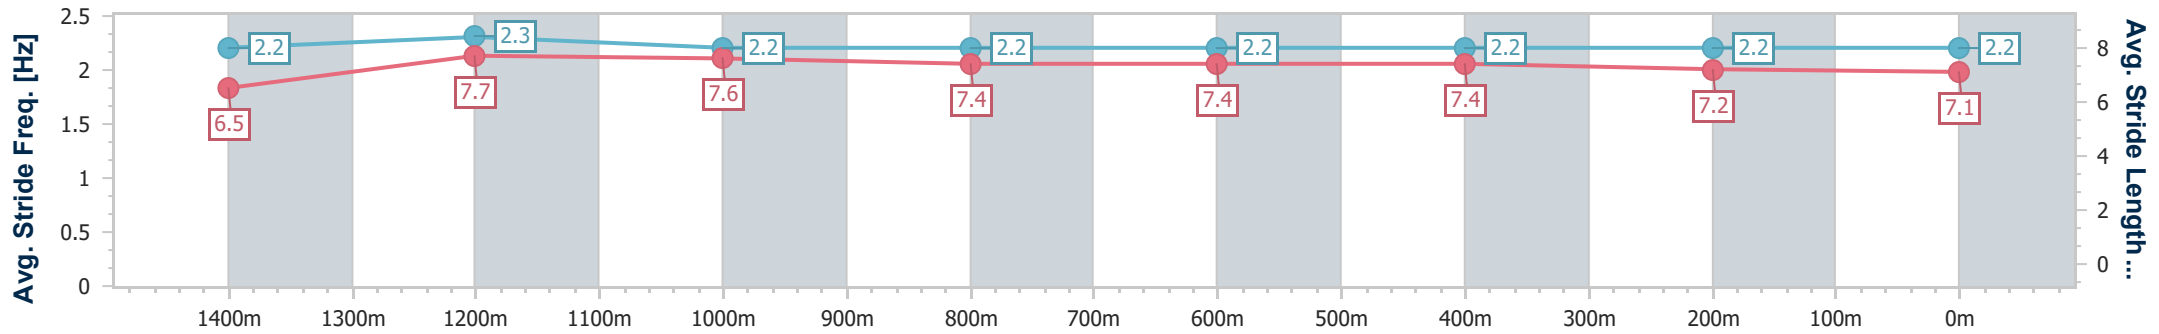

Sunshine Coast QLD Professional  
Race 4: Adaptive Bodies Allied Health Maiden Handicap - 1600m

10 November 2023 - 19:30

Track Rating: Good 4, Weather: Fine, Rail Position: +7m Entire

Section	Overall	1400m	1200m	1000m	800m	600m	400m	200m						
Section Times	1:39.48 [11] (0:13.20)	1:26.28 [2] (0:11.03)	1:15.25 [2] (0:11.88)	1:03.37 [3] (0:12.51)	0:50.86 [3] (0:12.75)	0:38.11 [4] (0:12.28)	0:25.83 [5] (0:12.36)	0:13.47 [11] (0:13.47)						
Average Speed [km/h]	54.4	65.9	60.7	58.0	57.3	59.1	58.5	53.4						
Top Speed [km/h]	66.8	69.4	62.7	60.2	57.7	60.2	59.6	56.2						
Avg. Dist. to Rail [m]	5.3	3.4	3.1	3.0	2.1	2.1	4.0	3.3						
Avg. Stride Freq. [Hz]	2.4	2.4	2.4	2.3	2.3	2.3	2.3	2.2						
Avg. Stride Length [m]	6.4	7.5	7.1	7.0	7.0	7.0	6.9	6.6						

- [ ] Ranking at each section and finish
- .-.- No data available at this section
- NA No data available

Horse/Jockey Name	Minicourt
Final Rank	12
Fastest Section Time (Section)	0:11.36 (1400m)
Top Speed [km/h] (Section)	64.5 (1400m)
Race State	Finished

Sunshine Coast QLD Professional  
Race 4: Adaptive Bodies Allied Health Maiden Handicap - 1600m

10 November 2023 - 19:30

Track Rating: Good 4, Weather: Fine, Rail Position: +7m Entire

Section	Overall	1400m	1200m	1000m	800m	600m	400m	200m
Section Times	1:39.78 [12] (0:13.86)	1:25.92 [10] (0:11.36)	1:14.56 [9] (0:11.92)	1:02.64 [9] (0:12.33)	0:50.31 [9] (0:12.34)	0:37.97 [10] (0:12.39)	0:25.58 [12] (0:12.41)	0:13.17 [12] (0:13.17)
Average Speed [km/h]	52.0	63.8	60.3	58.9	58.5	58.1	58.0	54.7
Top Speed [km/h]	64.3	64.5	63.0	59.8	59.8	59.5	60.1	56.9
Avg. Dist. to Rail [m]	1.3	1.0	2.2	2.4	1.0	0.3	0.3	0.1
Avg. Stride Freq. [Hz]	2.2	2.3	2.2	2.2	2.2	2.2	2.2	2.2
Avg. Stride Length [m]	6.5	7.7	7.6	7.4	7.4	7.4	7.2	7.1

- [ ] Ranking at each section and finish
- .-.- No data available at this section
- NA No data available