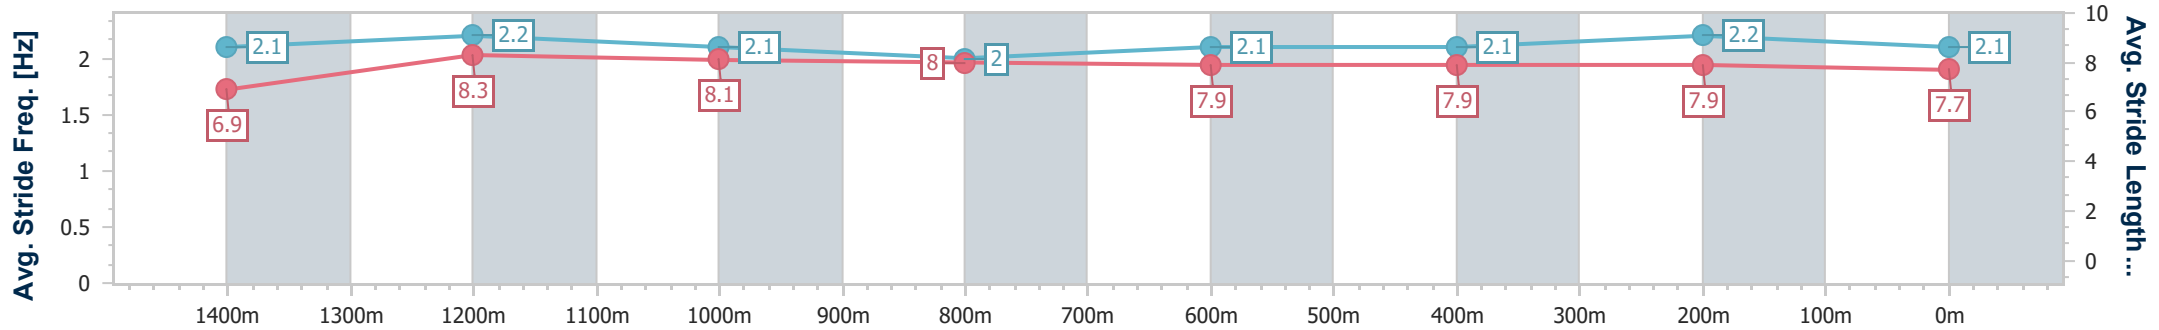

Horse/Jockey Name	Our Drummer
Final Rank	2
Fastest Section Time (Section)	0:11.17 (1400m)
Top Speed [km/h] (Section)	66.8 (Overall)
Race State	Finished

Sunshine Coast QLD Professional
Race 4: Adaptive Bodies Allied Health Maiden Handicap - 1600m

10 November 2023 - 19:30

Track Rating: Good 4, Weather: Fine, Rail Position: +7m Entire

Section	Overall	1400m	1200m	1000m	800m	600m	400m	200m
Section Times	1:37.64 [2] (0:13.43)	1:24.21 [5] (0:11.17)	1:13.04 [6] (0:12.02)	1:01.02 [6] (0:12.58)	0:48.44 [7] (0:12.46)	0:35.98 [8] (0:11.93)	0:24.05 [4] (0:11.68)	0:12.37 [3] (0:12.37)
Average Speed [km/h]	53.6	64.7	60.2	57.8	58.5	60.6	61.8	58.2
Top Speed [km/h]	66.8	66.8	61.2	59.4	59.9	61.8	62.6	60.1
Avg. Dist. to Rail [m]	7.9	3.0	3.1	3.6	2.2	0.6	2.9	4.1
Avg. Stride Freq. [Hz]	2.1	2.2	2.1	2.0	2.1	2.1	2.2	2.1
Avg. Stride Length [m]	6.9	8.3	8.1	8.0	7.9	7.9	7.9	7.7

- [ ] Ranking at each section and finish
- -.-.- No data available at this section
- NA No data available