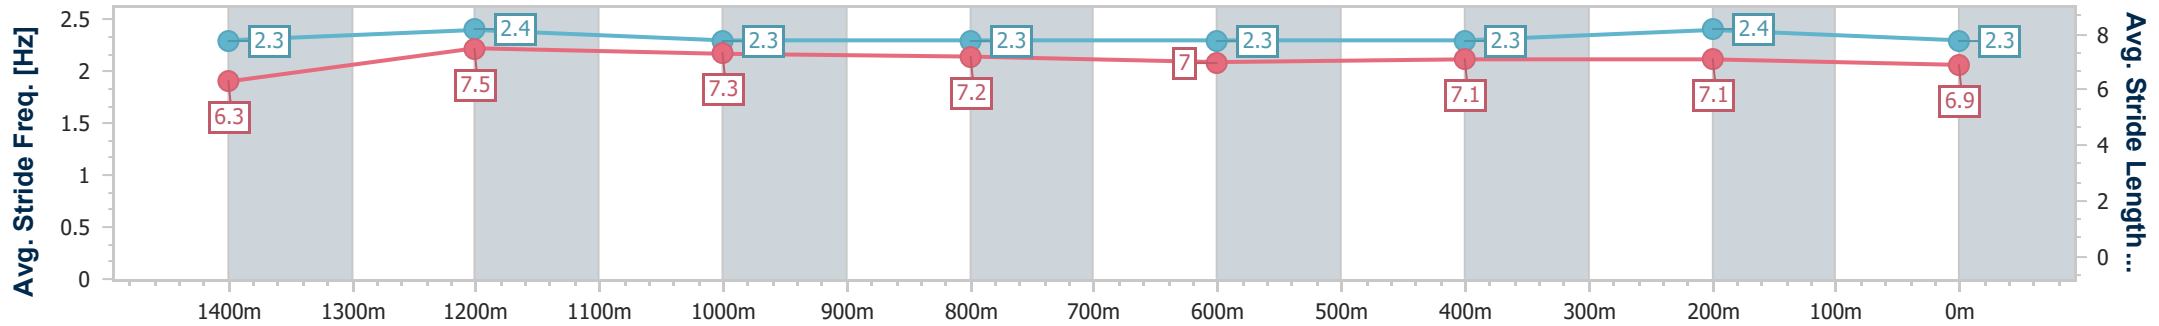

Sunshine Coast QLD Professional  
Race 4: Adaptive Bodies Allied Health Maiden Handicap - 1600m

10 November 2023 - 19:30

Track Rating: Good 4, Weather: Fine, Rail Position: +7m Entire

Section	Overall	1400m	1200m	1000m	800m	600m	400m	200m
Section Times	1:38.01 [4] (0:13.53)	1:24.48 [6] (0:11.05)	1:13.43 [5] (0:11.83)	1:01.60 [5] (0:12.32)	0:49.28 [4] (0:12.62)	0:36.66 [3] (0:12.23)	0:24.43 [3] (0:11.98)	0:12.45 [5] (0:12.45)
Average Speed [km/h]	53.4	65.4	60.7	58.8	57.1	58.9	60.2	57.6
Top Speed [km/h]	67.3	67.6	62.8	59.7	57.8	59.9	61.4	59.6
Avg. Dist. to Rail [m]	2.2	1.5	1.3	1.4	0.7	0.3	1.2	3.4
Avg. Stride Freq. [Hz]	2.3	2.4	2.3	2.3	2.3	2.3	2.4	2.3
Avg. Stride Length [m]	6.3	7.5	7.3	7.2	7.0	7.1	7.1	6.9