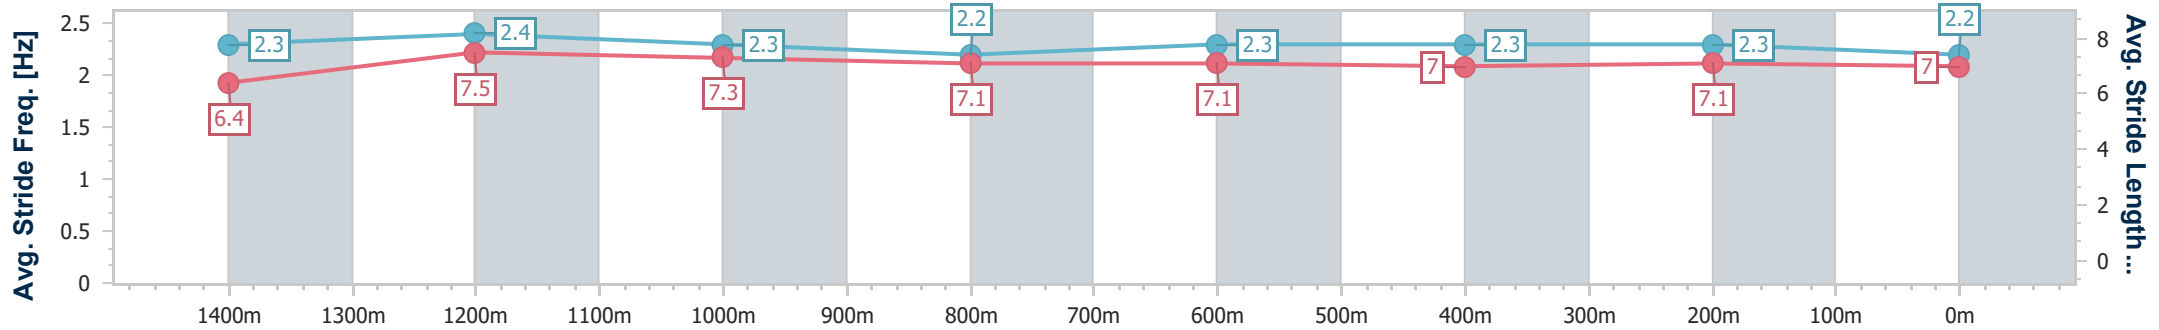

- [ ] Ranking at each section and finish
- .-.- No data available at this section
- NA No data available

Horse/Jockey Name	Pride Of Passion
Final Rank	6
Fastest Section Time (Section)	0:11.13 (1400m)
Top Speed [km/h] (Section)	68.0 (Overall)
Race State	Finished

Sunshine Coast QLD Professional  
Race 4: Adaptive Bodies Allied Health Maiden Handicap - 1600m

10 November 2023 - 19:30

Track Rating: Good 4, Weather: Fine, Rail Position: +7m Entire

Section	Overall	1400m	1200m	1000m	800m	600m	400m	200m
Section Times	1:38.52 [6] (0:13.32)	1:25.20 [3] (0:11.13)	1:14.07 [3] (0:11.95)	1:02.12 [4] (0:12.61)	0:49.51 [5] (0:12.46)	0:37.05 [5] (0:12.19)	0:24.86 [6] (0:11.99)	0:12.87 [6] (0:12.87)
Average Speed [km/h]	54.1	64.9	60.5	57.6	58.3	59.4	60.1	55.9
Top Speed [km/h]	68.0	67.3	62.5	59.3	58.8	61.3	61.7	58.6
Avg. Dist. to Rail [m]	4.9	2.6	2.7	3.1	1.8	1.0	3.4	4.9
Avg. Stride Freq. [Hz]	2.3	2.4	2.3	2.2	2.3	2.3	2.3	2.2
Avg. Stride Length [m]	6.4	7.5	7.3	7.1	7.1	7.0	7.1	7.0