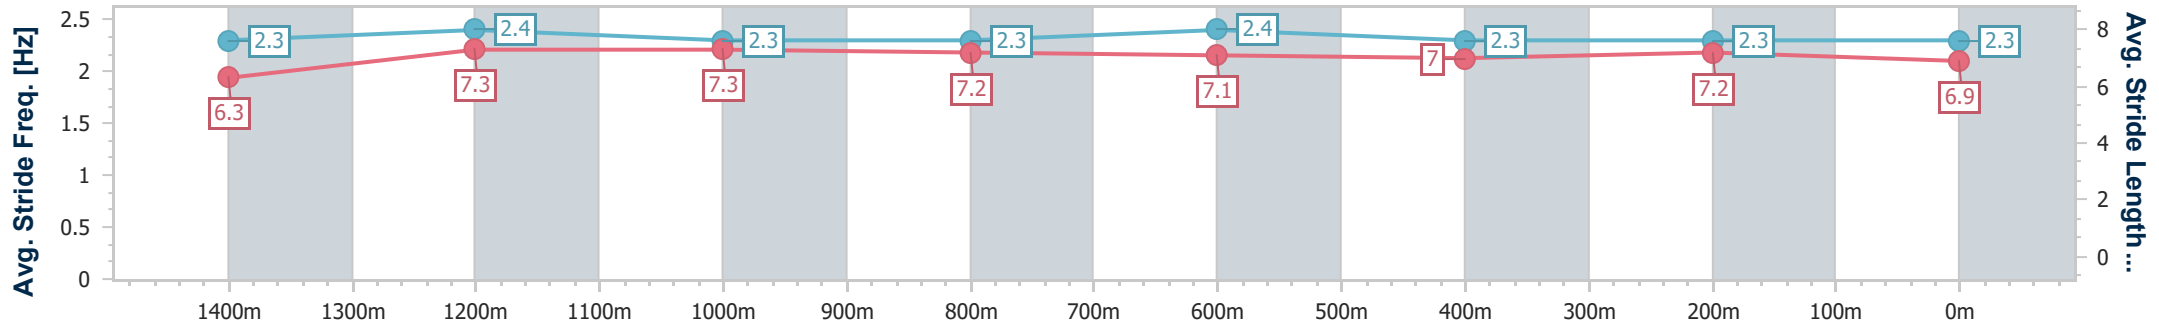

- [ ] Ranking at each section and finish
- .-.- No data available at this section
- NA No data available

Horse/Jockey Name	Pleadeel
Final Rank	7
Fastest Section Time (Section)	0:11.41 (1400m)
Top Speed [km/h] (Section)	64.4 (1400m)
Race State	Finished

Sunshine Coast QLD Professional  
Race 4: Adaptive Bodies Allied Health Maiden Handicap - 1600m

10 November 2023 - 19:30

Track Rating: Good 4, Weather: Fine, Rail Position: +7m Entire

Section	Overall	1400m	1200m	1000m	800m	600m	400m	200m
Section Times	1:38.66 [7] (0:13.99)	1:24.67 [12] (0:11.41)	1:13.26 [11] (0:11.96)	1:01.30 [11] (0:12.29)	0:49.01 [10] (0:12.13)	0:36.88 [9] (0:12.15)	0:24.73 [11] (0:12.08)	0:12.65 [10] (0:12.65)
Average Speed [km/h]	51.5	63.6	60.1	59.1	59.9	59.8	59.7	56.8
Top Speed [km/h]	63.7	64.4	63.8	59.9	61.5	61.1	61.2	59.3
Avg. Dist. to Rail [m]	6.9	2.4	2.4	2.1	1.7	1.7	2.4	3.2
Avg. Stride Freq. [Hz]	2.3	2.4	2.3	2.3	2.4	2.3	2.3	2.3
Avg. Stride Length [m]	6.3	7.3	7.3	7.2	7.1	7.0	7.2	6.9