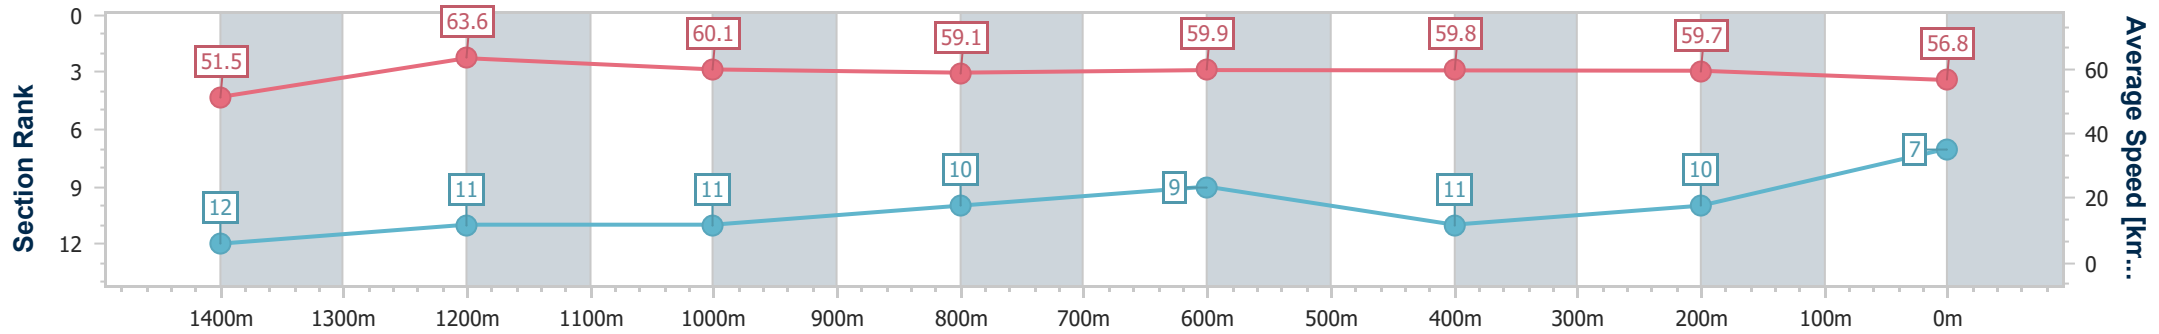

- [ ] Ranking at each section and finish
- .-.- No data available at this section
- NA No data available

Horse/Jockey Name	Pleadeel
Final Rank	7
Fastest Section Time (Section)	0:11.41 (1400m)
Top Speed [km/h] (Section)	64.4 (1400m)
Race State	Finished

Sunshine Coast QLD Professional  
Race 4: Adaptive Bodies Allied Health Maiden Handicap - 1600m

10 November 2023 - 19:30

Track Rating: Good 4, Weather: Fine, Rail Position: +7m Entire

Section	Overall	1400m	1200m	1000m	800m	600m	400m	200m
Section Times	1:38.66 [7] (0:13.99)	1:24.67 [12] (0:11.41)	1:13.26 [11] (0:11.96)	1:01.30 [11] (0:12.29)	0:49.01 [10] (0:12.13)	0:36.88 [9] (0:12.15)	0:24.73 [11] (0:12.08)	0:12.65 [10] (0:12.65)
Average Speed [km/h]	51.5	63.6	60.1	59.1	59.9	59.8	59.7	56.8
Top Speed [km/h]	63.7	64.4	63.8	59.9	61.5	61.1	61.2	59.3
Avg. Dist. to Rail [m]	6.9	2.4	2.4	2.1	1.7	1.7	2.4	3.2
Avg. Stride Freq. [Hz]	2.3	2.4	2.3	2.3	2.4	2.3	2.3	2.3
Avg. Stride Length [m]	6.3	7.3	7.3	7.2	7.1	7.0	7.2	6.9