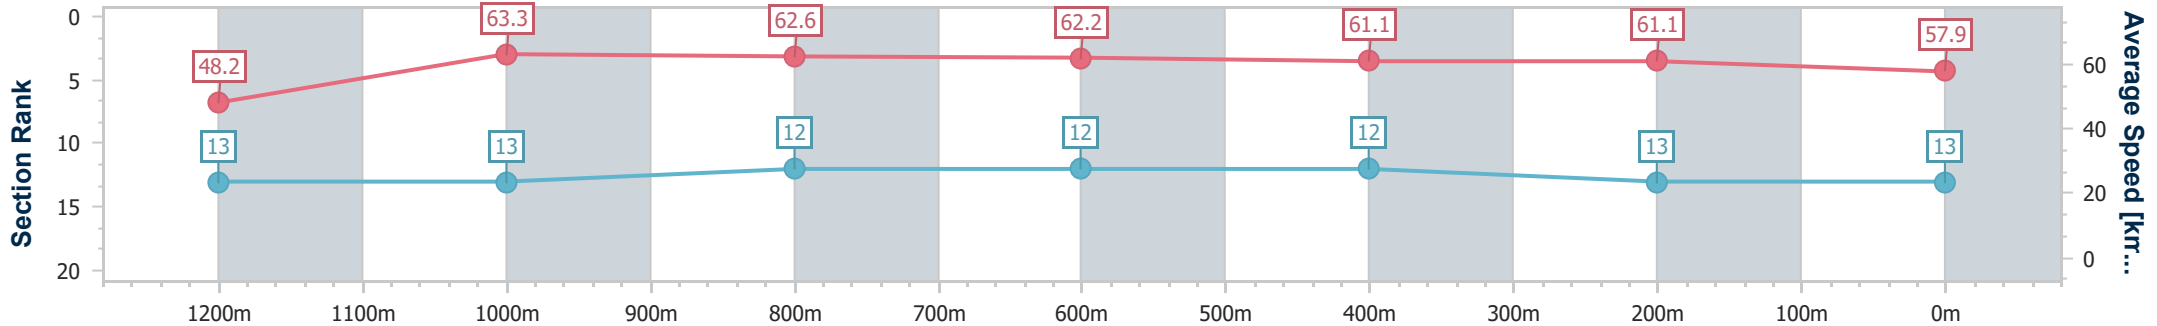

Sunshine Coast QLD Professional
Race 5: Rick 'Wilbur Wild' Memorial BenchMark 58 Handicap - 1400m

10 November 2023 - 20:07

Track Rating: Good 4, Weather: Fine, Rail Position: +7m Entire

Section	Overall	1200m	1000m	800m	600m	400m	200m
Section Times	1:25.86 [12] (0:14.39)	1:11.47 [12] (0:11.69)	0:59.78 [12] (0:11.87)	0:47.91 [13] (0:11.85)	0:36.06 [13] (0:11.86)	0:24.20 [11] (0:11.68)	0:12.52 [12] (0:12.52)
Average Speed [km/h]	50.1	61.7	60.9	60.8	60.7	61.5	57.7
Top Speed [km/h]	62.8	63.3	62.2	62.4	62.4	62.7	60.3
Avg. Dist. to Rail [m]	8.8	3.5	1.6	0.5	0.2	1.0	1.5
Avg. Stride Freq. [Hz]	2.2	2.2	2.2	2.3	2.3	2.3	2.2
Avg. Stride Length [m]	6.3	7.8	7.6	7.5	7.5	7.4	7.2

- [] Ranking at each section and finish
- .-.- No data available at this section
- NA No data available

Horse/Jockey Name	Better Lad
Final Rank	13
Fastest Section Time (Section)	0:11.34 (1200m)
Top Speed [km/h] (Section)	64.3 (1200m)
Race State	Finished

Sunshine Coast QLD Professional
Race 5: Rick 'Wilbur Wild' Memorial BenchMark 58 Handicap - 1400m

10 November 2023 - 20:07

Track Rating: Good 4, Weather: Fine, Rail Position: +7m Entire

Section	Overall	1200m	1000m	800m	600m	400m	200m
Section Times	1:25.97 [13] (0:14.97)	1:11.00 [13] (0:11.34)	0:59.66 [13] (0:11.64)	0:48.02 [12] (0:11.81)	0:36.21 [12] (0:11.97)	0:24.24 [12] (0:11.80)	0:12.44 [13] (0:12.44)
Average Speed [km/h]	48.2	63.3	62.6	62.2	61.1	61.1	57.9
Top Speed [km/h]	64.1	64.3	63.4	62.8	62.3	61.5	60.5
Avg. Dist. to Rail [m]	7.8	4.4	3.6	3.3	3.1	5.2	5.4
Avg. Stride Freq. [Hz]	2.1	2.3	2.2	2.3	2.2	2.2	2.2
Avg. Stride Length [m]	6.3	7.7	7.7	7.7	7.7	7.5	7.3