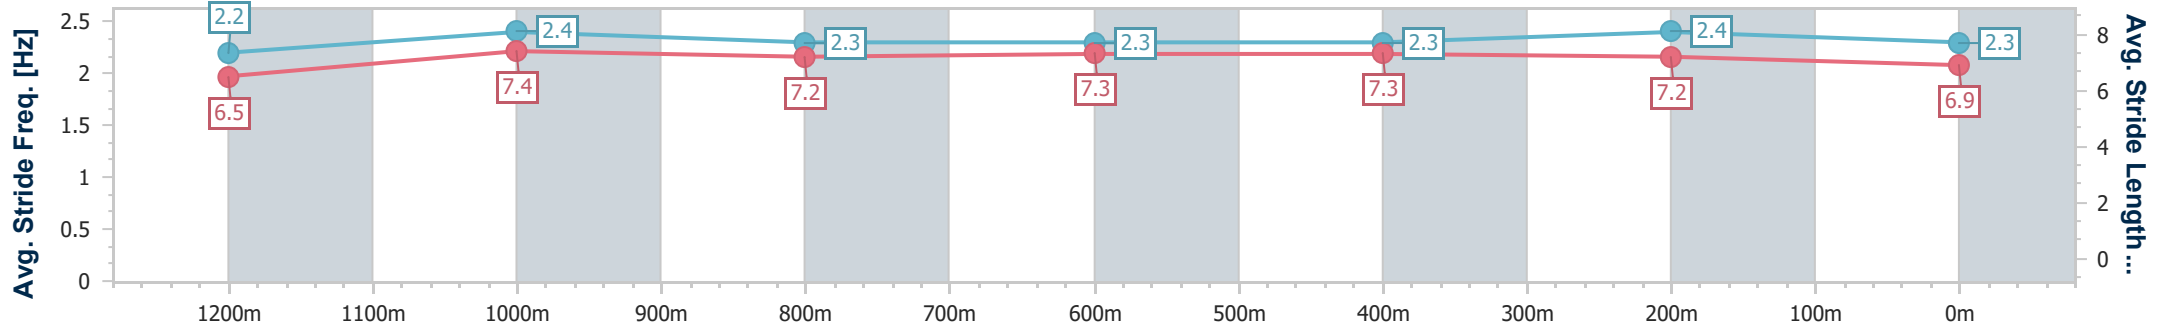

- [] Ranking at each section and finish
- .-.- No data available at this section
- NA No data available

Horse/Jockey Name	Cluster's Rein
Final Rank	6
Fastest Section Time (Section)	0:11.26 (1200m)
Top Speed [km/h] (Section)	65.5 (1200m)
Race State	Finished

Sunshine Coast QLD Professional
Race 5: Rick 'Wilbur Wild' Memorial BenchMark 58 Handicap - 1400m

10 November 2023 - 20:07

Track Rating: Good 4, Weather: Fine, Rail Position: +7m Entire

Section	Overall	1200m	1000m	800m	600m	400m	200m
Section Times	1:25.04 [6] (0:13.78)	1:11.26 [2] (0:11.26)	1:00.00 [4] (0:11.97)	0:48.03 [4] (0:12.06)	0:35.97 [4] (0:11.86)	0:24.11 [4] (0:11.56)	0:12.55 [3] (0:12.55)
Average Speed [km/h]	52.3	63.9	60.4	59.9	61.1	62.5	57.2
Top Speed [km/h]	64.6	65.5	62.5	60.9	62.5	63.5	60.1
Avg. Dist. to Rail [m]	4.8	2.7	2.0	0.7	1.0	3.4	3.9
Avg. Stride Freq. [Hz]	2.2	2.4	2.3	2.3	2.3	2.4	2.3
Avg. Stride Length [m]	6.5	7.4	7.2	7.3	7.3	7.2	6.9