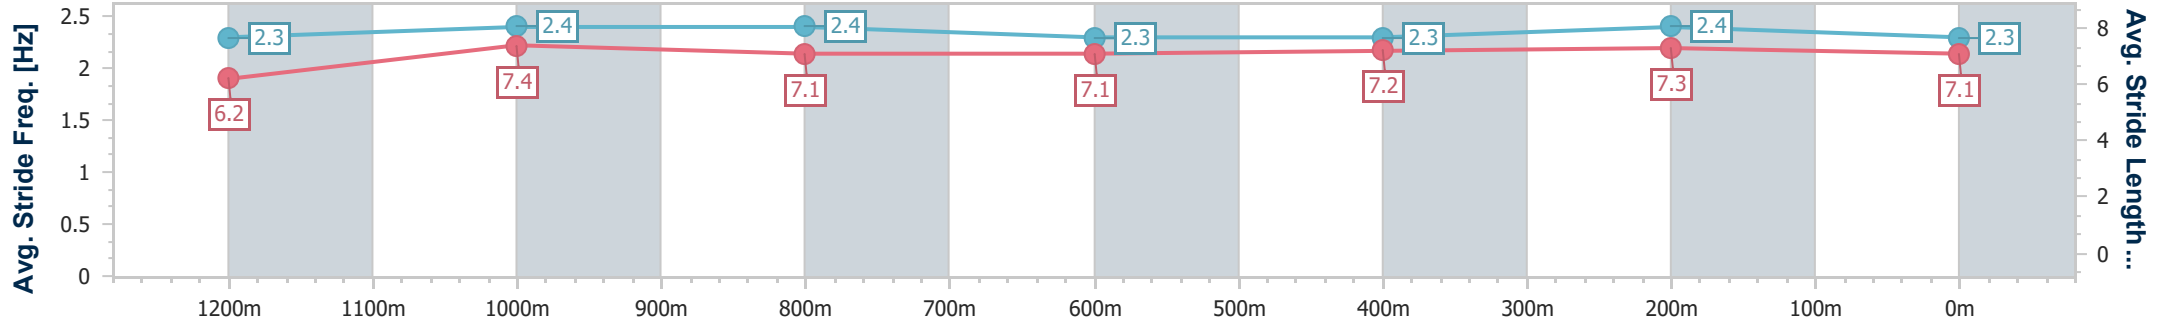

Sunshine Coast QLD Professional
Race 5: Rick 'Wilbur Wild' Memorial BenchMark 58 Handicap - 1400m

10 November 2023 - 20:07

Track Rating: Good 4, Weather: Fine, Rail Position: +7m Entire

Section	Overall	1200m	1000m	800m	600m	400m	200m
Section Times	1:24.32 [2] (0:13.68)	1:10.64 [1] (0:11.19)	0:59.45 [1] (0:11.86)	0:47.59 [2] (0:12.09)	0:35.50 [2] (0:11.87)	0:23.63 [1] (0:11.52)	0:12.11 [1] (0:12.11)
Average Speed [km/h]	52.7	64.4	60.9	59.3	60.5	62.4	59.5
Top Speed [km/h]	65.2	66.7	63.3	60.8	63.2	63.7	62.0
Avg. Dist. to Rail [m]	6.7	3.1	1.4	0.4	0.7	0.6	1.3
Avg. Stride Freq. [Hz]	2.3	2.4	2.4	2.3	2.3	2.4	2.3
Avg. Stride Length [m]	6.2	7.4	7.1	7.1	7.2	7.3	7.1