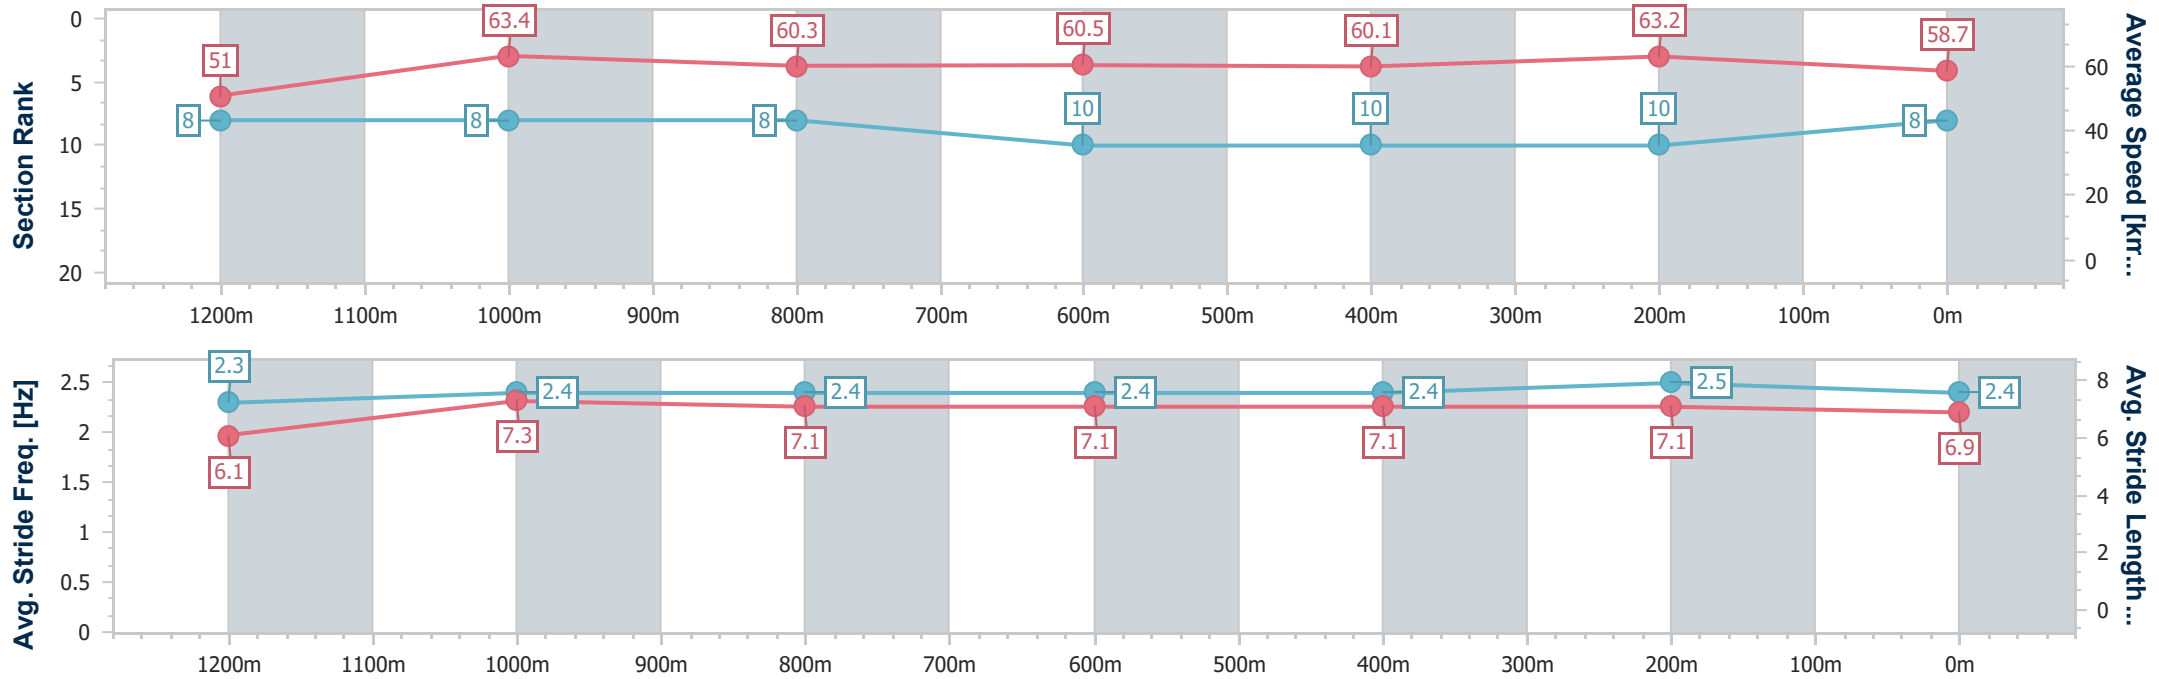

Sunshine Coast QLD Professional
Race 5: Rick 'Wilbur Wild' Memorial BenchMark 58 Handicap - 1400m

10 November 2023 - 20:07

Track Rating: Good 4, Weather: Fine, Rail Position: +7m Entire

Section	Overall	1200m	1000m	800m	600m	400m	200m
Section Times	1:25.21 [7] (0:13.99)	1:11.22 [6] (0:11.37)	0:59.85 [6] (0:11.94)	0:47.91 [7] (0:11.98)	0:35.93 [6] (0:11.92)	0:24.01 [6] (0:11.52)	0:12.49 [7] (0:12.49)
Average Speed [km/h]	51.5	63.3	61.0	60.7	60.8	62.6	57.6
Top Speed [km/h]	63.9	64.0	63.4	61.5	63.3	63.7	59.8
Avg. Dist. to Rail [m]	9.1	4.7	3.6	2.1	1.3	4.0	4.9
Avg. Stride Freq. [Hz]	2.2	2.3	2.2	2.3	2.3	2.3	2.2
Avg. Stride Length [m]	6.4	7.7	7.6	7.5	7.5	7.6	7.3

- [] Ranking at each section and finish
- .-.- No data available at this section
- NA No data available

Horse/Jockey Name	Final Selection
Final Rank	8
Fastest Section Time (Section)	0:11.35 (1200m)
Top Speed [km/h] (Section)	64.4 (1200m)
Race State	Finished

Sunshine Coast QLD Professional
Race 5: Rick 'Wilbur Wild' Memorial BenchMark 58 Handicap - 1400m

10 November 2023 - 20:07

Track Rating: Good 4, Weather: Fine, Rail Position: +7m Entire

Section	Overall	1200m	1000m	800m	600m	400m	200m
Section Times	1:25.26 [8] (0:14.13)	1:11.13 [8] (0:11.35)	0:59.78 [8] (0:12.00)	0:47.78 [8] (0:12.08)	0:35.70 [10] (0:12.06)	0:23.64 [10] (0:11.38)	0:12.26 [10] (0:12.26)
Average Speed [km/h]	51.0	63.4	60.3	60.5	60.1	63.2	58.7
Top Speed [km/h]	64.1	64.4	62.7	61.0	63.0	64.0	61.5
Avg. Dist. to Rail [m]	5.0	3.2	2.9	2.0	1.3	4.7	6.5
Avg. Stride Freq. [Hz]	2.3	2.4	2.4	2.4	2.4	2.5	2.4
Avg. Stride Length [m]	6.1	7.3	7.1	7.1	7.1	7.1	6.9