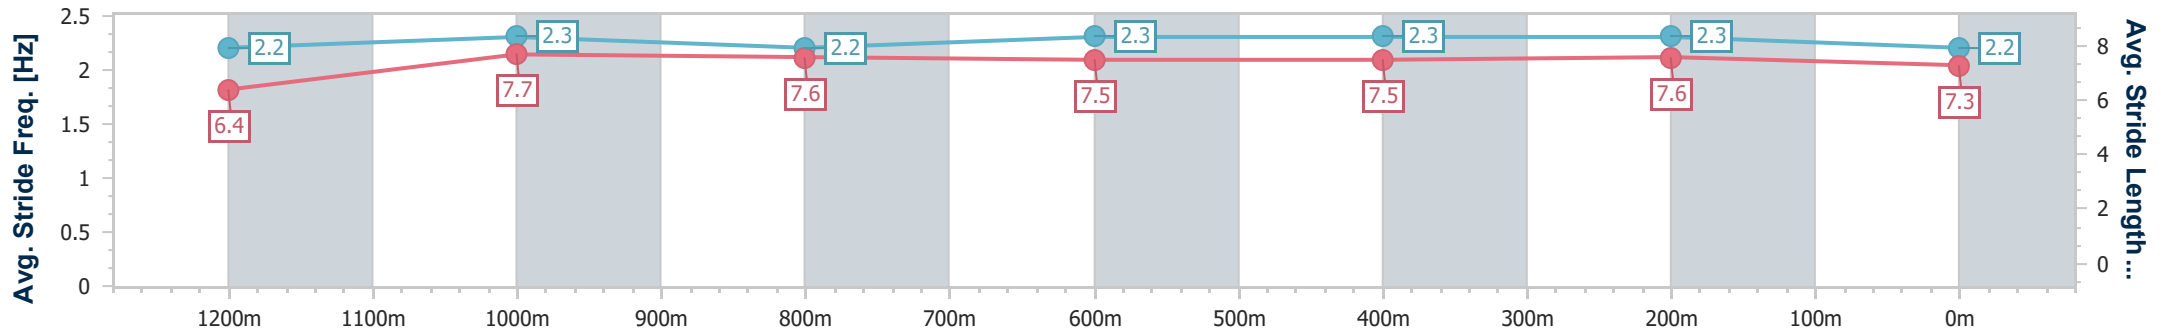

- [] Ranking at each section and finish
- .-.- No data available at this section
- NA No data available

Horse/Jockey Name	Brazen Impact
Final Rank	7
Fastest Section Time (Section)	0:11.37 (1200m)
Top Speed [km/h] (Section)	64.0 (1200m)
Race State	Finished

Sunshine Coast QLD Professional
Race 5: Rick 'Wilbur Wild' Memorial BenchMark 58 Handicap - 1400m

10 November 2023 - 20:07

Track Rating: Good 4, Weather: Fine, Rail Position: +7m Entire

Section	Overall	1200m	1000m	800m	600m	400m	200m
Section Times	1:25.21 [7] (0:13.99)	1:11.22 [6] (0:11.37)	0:59.85 [6] (0:11.94)	0:47.91 [7] (0:11.98)	0:35.93 [6] (0:11.92)	0:24.01 [6] (0:11.52)	0:12.49 [7] (0:12.49)
Average Speed [km/h]	51.5	63.3	61.0	60.7	60.8	62.6	57.6
Top Speed [km/h]	63.9	64.0	63.4	61.5	63.3	63.7	59.8
Avg. Dist. to Rail [m]	9.1	4.7	3.6	2.1	1.3	4.0	4.9
Avg. Stride Freq. [Hz]	2.2	2.3	2.2	2.3	2.3	2.3	2.2
Avg. Stride Length [m]	6.4	7.7	7.6	7.5	7.5	7.6	7.3