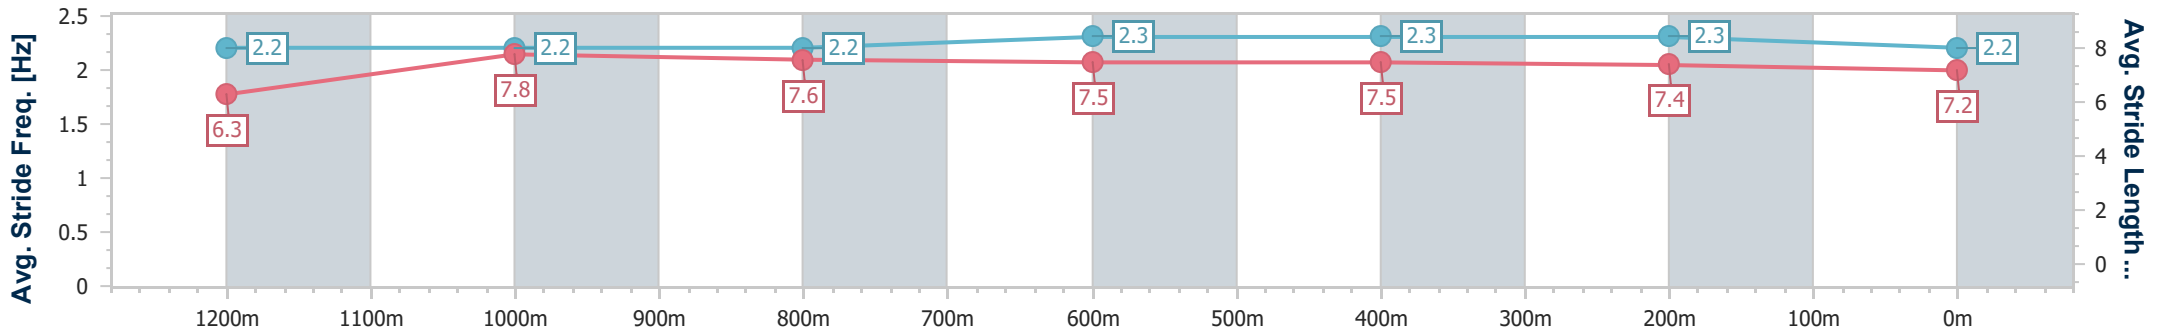

10 November 2023 - 20:07

Track Rating: Good 4, Weather: Fine, Rail Position: +7m Entire

Section	Overall	1200m	1000m	800m	600m	400m	200m
Section Times	1:25.71 [11] (0:13.91)	1:11.80 [5] (0:11.05)	1:00.75 [2] (0:11.76)	0:48.99 [1] (0:12.09)	0:36.90 [1] (0:12.12)	0:24.78 [3] (0:11.66)	0:13.12 [4] (0:13.12)
Average Speed [km/h]	51.9	64.9	61.8	59.8	60.1	61.7	54.8
Top Speed [km/h]	66.1	66.3	63.9	60.9	61.7	63.4	58.6
Avg. Dist. to Rail [m]	9.9	5.2	2.8	1.3	1.4	3.2	3.7
Avg. Stride Freq. [Hz]	2.3	2.4	2.3	2.2	2.3	2.4	2.2
Avg. Stride Length [m]	6.3	7.6	7.5	7.4	7.3	7.2	6.9

- [] Ranking at each section and finish
- .-.- No data available at this section
- NA No data available

Horse/Jockey Name	Alatar
Final Rank	12
Fastest Section Time (Section)	0:11.68 (400m)
Top Speed [km/h] (Section)	63.3 (1200m)
Race State	Finished

Sunshine Coast QLD Professional
Race 5: Rick 'Wilbur Wild' Memorial BenchMark 58 Handicap - 1400m

10 November 2023 - 20:07

Track Rating: Good 4, Weather: Fine, Rail Position: +7m Entire

Section	Overall	1200m	1000m	800m	600m	400m	200m
Section Times	1:25.86 [12] (0:14.39)	1:11.47 [12] (0:11.69)	0:59.78 [12] (0:11.87)	0:47.91 [13] (0:11.85)	0:36.06 [13] (0:11.86)	0:24.20 [11] (0:11.68)	0:12.52 [12] (0:12.52)
Average Speed [km/h]	50.1	61.7	60.9	60.8	60.7	61.5	57.7
Top Speed [km/h]	62.8	63.3	62.2	62.4	62.4	62.7	60.3
Avg. Dist. to Rail [m]	8.8	3.5	1.6	0.5	0.2	1.0	1.5
Avg. Stride Freq. [Hz]	2.2	2.2	2.2	2.3	2.3	2.3	2.2
Avg. Stride Length [m]	6.3	7.8	7.6	7.5	7.5	7.4	7.2