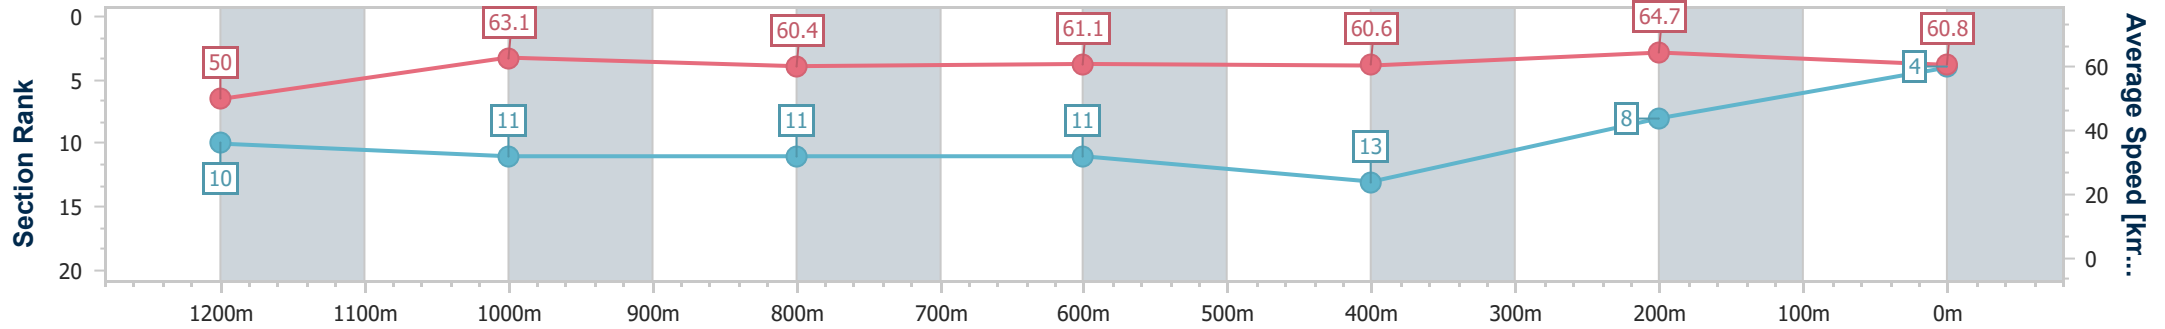

Horse/Jockey Name	Wicked'n' Lovin'it
Final Rank	4
Fastest Section Time (Section)	0:11.17 (400m)
Top Speed [km/h] (Section)	65.2 (400m)
Race State	Finished

Sunshine Coast QLD Professional
Race 5: Rick 'Wilbur Wild' Memorial BenchMark 58 Handicap - 1400m

10 November 2023 - 20:07

Track Rating: Good 4, Weather: Fine, Rail Position: +7m Entire

Section	Overall	1200m	1000m	800m	600m	400m	200m
Section Times	1:24.71 [4] (0:14.37)	1:10.34 [10] (0:11.41)	0:58.93 [11] (0:11.96)	0:46.97 [11] (0:11.97)	0:35.00 [11] (0:12.03)	0:22.97 [13] (0:11.17)	0:11.80 [8] (0:11.80)
Average Speed [km/h]	50.0	63.1	60.4	61.1	60.6	64.7	60.8
Top Speed [km/h]	62.9	65.0	62.7	62.4	64.2	65.2	64.2
Avg. Dist. to Rail [m]	6.0	3.2	2.9	2.4	2.4	5.6	5.9
Avg. Stride Freq. [Hz]	2.2	2.4	2.3	2.3	2.3	2.4	2.4
Avg. Stride Length [m]	6.2	7.4	7.3	7.3	7.3	7.4	7.0

- [ ] Ranking at each section and finish
- -.-.- No data available at this section
- NA No data available