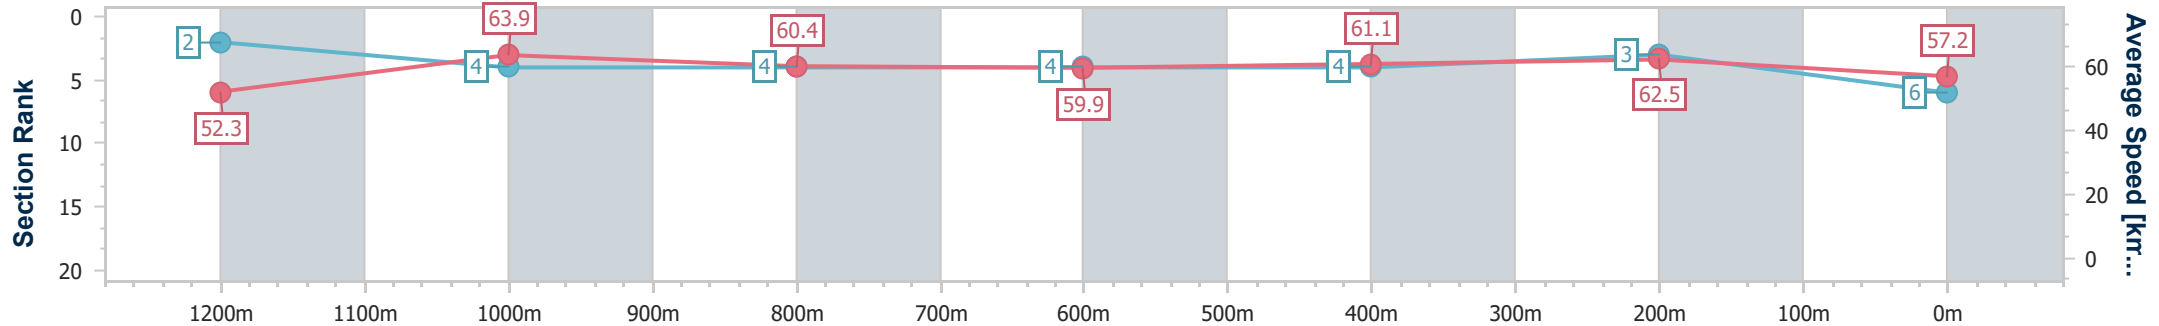

- [] Ranking at each section and finish
- .-.- No data available at this section
- NA No data available

Horse/Jockey Name	Cluster's Rein
Final Rank	6
Fastest Section Time (Section)	0:11.26 (1200m)
Top Speed [km/h] (Section)	65.5 (1200m)
Race State	Finished

Sunshine Coast QLD Professional
Race 5: Rick 'Wilbur Wild' Memorial BenchMark 58 Handicap - 1400m

10 November 2023 - 20:07

Track Rating: Good 4, Weather: Fine, Rail Position: +7m Entire

Section	Overall	1200m	1000m	800m	600m	400m	200m
Section Times	1:25.04 [6] (0:13.78)	1:11.26 [2] (0:11.26)	1:00.00 [4] (0:11.97)	0:48.03 [4] (0:12.06)	0:35.97 [4] (0:11.86)	0:24.11 [4] (0:11.56)	0:12.55 [3] (0:12.55)
Average Speed [km/h]	52.3	63.9	60.4	59.9	61.1	62.5	57.2
Top Speed [km/h]	64.6	65.5	62.5	60.9	62.5	63.5	60.1
Avg. Dist. to Rail [m]	4.8	2.7	2.0	0.7	1.0	3.4	3.9
Avg. Stride Freq. [Hz]	2.2	2.4	2.3	2.3	2.3	2.4	2.3
Avg. Stride Length [m]	6.5	7.4	7.2	7.3	7.3	7.2	6.9