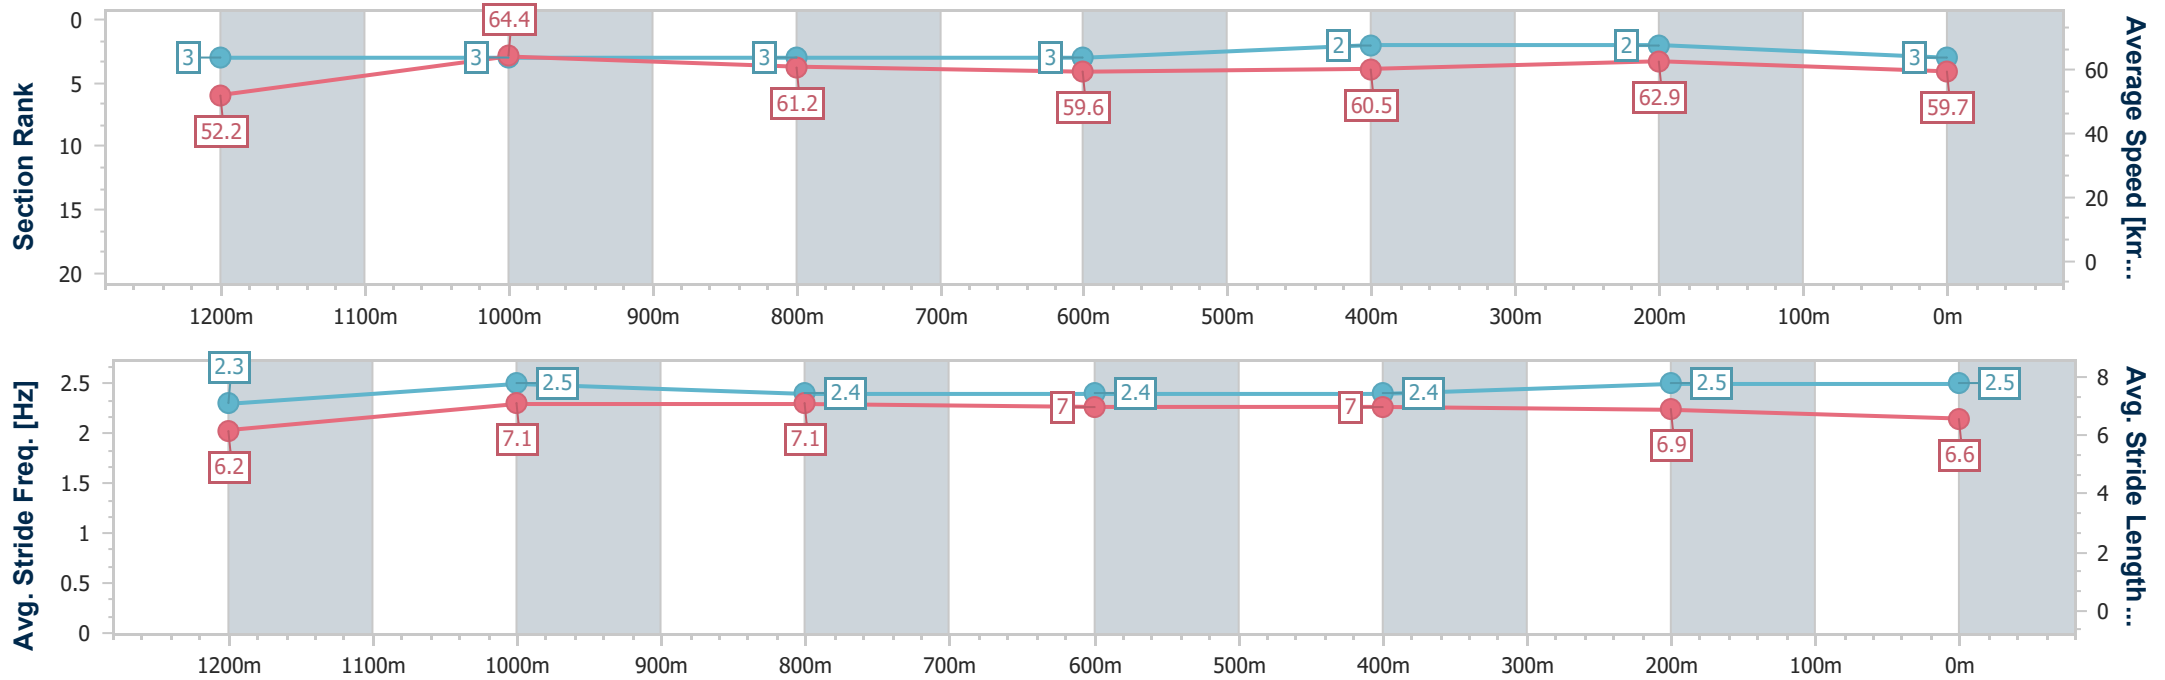

- [] Ranking at each section and finish
- .-.- No data available at this section
- NA No data available

Horse/Jockey Name	Sizzling Gal
Final Rank	3
Fastest Section Time (Section)	0:11.20 (1200m)
Top Speed [km/h] (Section)	65.3 (1200m)
Race State	Finished

Sunshine Coast QLD Professional
Race 5: Rick 'Wilbur Wild' Memorial BenchMark 58 Handicap - 1400m

10 November 2023 - 20:07

Track Rating: Good 4, Weather: Fine, Rail Position: +7m Entire

Section	Overall	1200m	1000m	800m	600m	400m	200m
Section Times	1:24.40 [3] (0:13.79)	1:10.61 [3] (0:11.20)	0:59.41 [3] (0:11.84)	0:47.57 [3] (0:12.14)	0:35.43 [3] (0:11.94)	0:23.49 [2] (0:11.45)	0:12.04 [2] (0:12.04)
Average Speed [km/h]	52.2	64.4	61.2	59.6	60.5	62.9	59.7
Top Speed [km/h]	64.6	65.3	63.0	60.6	62.0	63.7	62.3
Avg. Dist. to Rail [m]	2.5	2.1	2.0	1.3	0.3	1.6	3.2
Avg. Stride Freq. [Hz]	2.3	2.5	2.4	2.4	2.4	2.5	2.5
Avg. Stride Length [m]	6.2	7.1	7.1	7.0	7.0	6.9	6.6