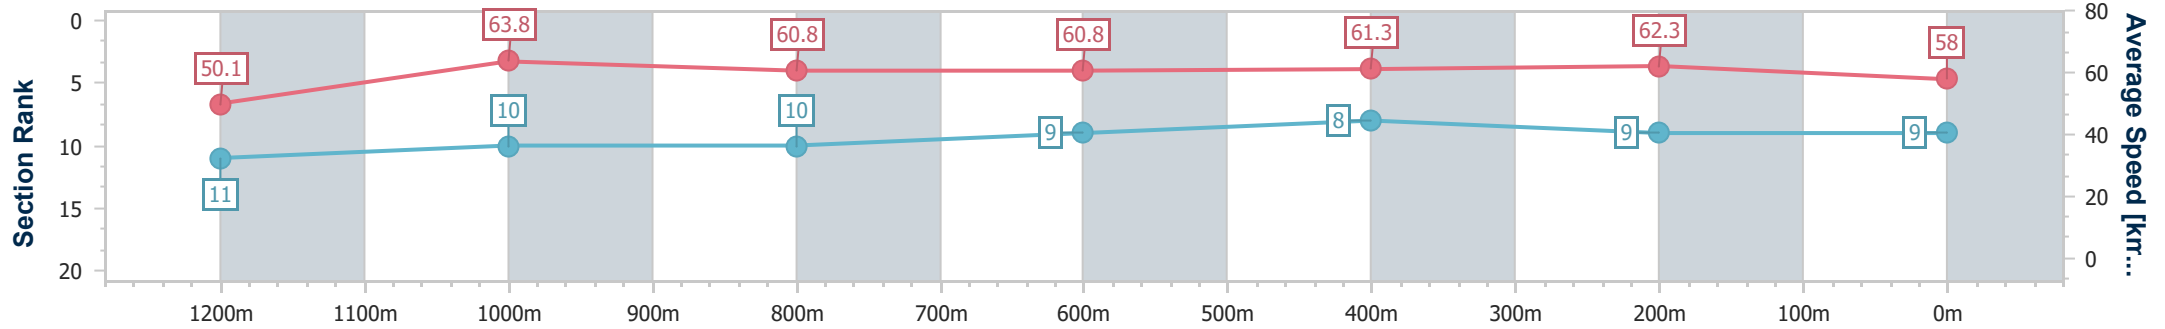

- [] Ranking at each section and finish
- .-.- No data available at this section
- NA No data available

Horse/Jockey Name	Isla's Day
Final Rank	9
Fastest Section Time (Section)	0:11.31 (1200m)
Top Speed [km/h] (Section)	65.5 (Overall)
Race State	Finished

Sunshine Coast QLD Professional
Race 5: Rick 'Wilbur Wild' Memorial BenchMark 58 Handicap - 1400m

10 November 2023 - 20:07

Track Rating: Good 4, Weather: Fine, Rail Position: +7m Entire

Section	Overall	1200m	1000m	800m	600m	400m	200m
Section Times	1:25.38 [9] (0:14.39)	1:10.99 [11] (0:11.31)	0:59.68 [10] (0:11.88)	0:47.80 [10] (0:11.98)	0:35.82 [9] (0:11.85)	0:23.97 [8] (0:11.53)	0:12.44 [9] (0:12.44)
Average Speed [km/h]	50.1	63.8	60.8	60.8	61.3	62.3	58.0
Top Speed [km/h]	65.5	65.1	63.1	62.1	63.3	64.1	61.0
Avg. Dist. to Rail [m]	6.9	2.3	2.1	1.9	1.4	2.3	1.5
Avg. Stride Freq. [Hz]	2.2	2.4	2.3	2.3	2.3	2.3	2.3
Avg. Stride Length [m]	6.1	7.5	7.3	7.3	7.3	7.4	7.2