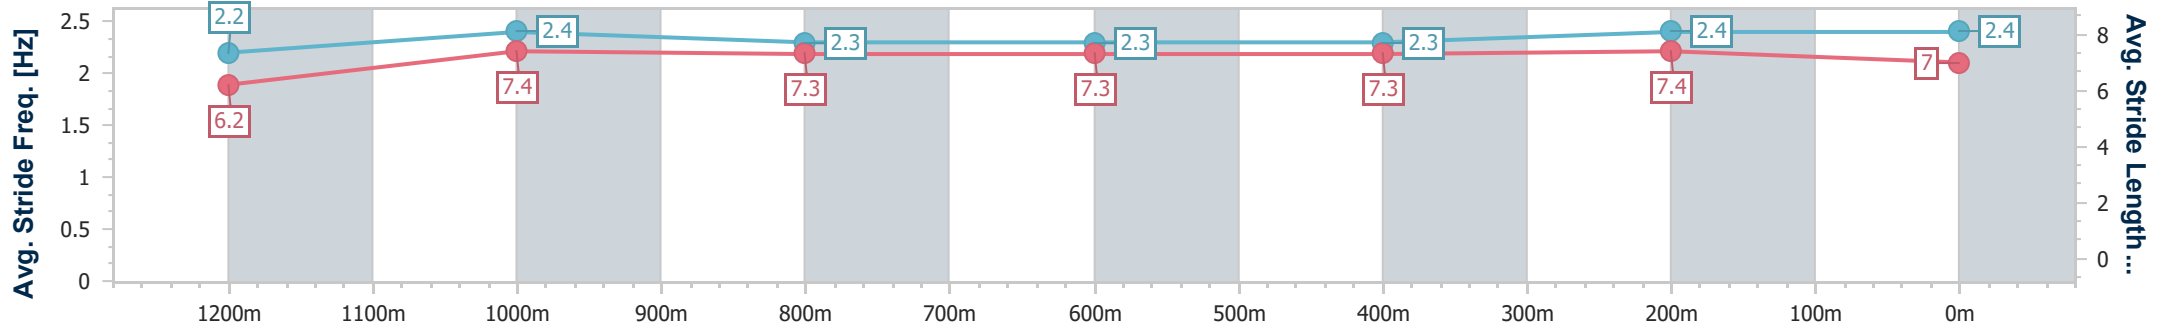

- [] Ranking at each section and finish
- .-.- No data available at this section
- NA No data available

Horse/Jockey Name	Wicked'n' Lovin'it
Final Rank	4
Fastest Section Time (Section)	0:11.17 (400m)
Top Speed [km/h] (Section)	65.2 (400m)
Race State	Finished

Sunshine Coast QLD Professional
Race 5: Rick 'Wilbur Wild' Memorial BenchMark 58 Handicap - 1400m

10 November 2023 - 20:07

Track Rating: Good 4, Weather: Fine, Rail Position: +7m Entire

Section	Overall	1200m	1000m	800m	600m	400m	200m
Section Times	1:24.71 [4] (0:14.37)	1:10.34 [10] (0:11.41)	0:58.93 [11] (0:11.96)	0:46.97 [11] (0:11.97)	0:35.00 [11] (0:12.03)	0:22.97 [13] (0:11.17)	0:11.80 [8] (0:11.80)
Average Speed [km/h]	50.0	63.1	60.4	61.1	60.6	64.7	60.8
Top Speed [km/h]	62.9	65.0	62.7	62.4	64.2	65.2	64.2
Avg. Dist. to Rail [m]	6.0	3.2	2.9	2.4	2.4	5.6	5.9
Avg. Stride Freq. [Hz]	2.2	2.4	2.3	2.3	2.3	2.4	2.4
Avg. Stride Length [m]	6.2	7.4	7.3	7.3	7.3	7.4	7.0