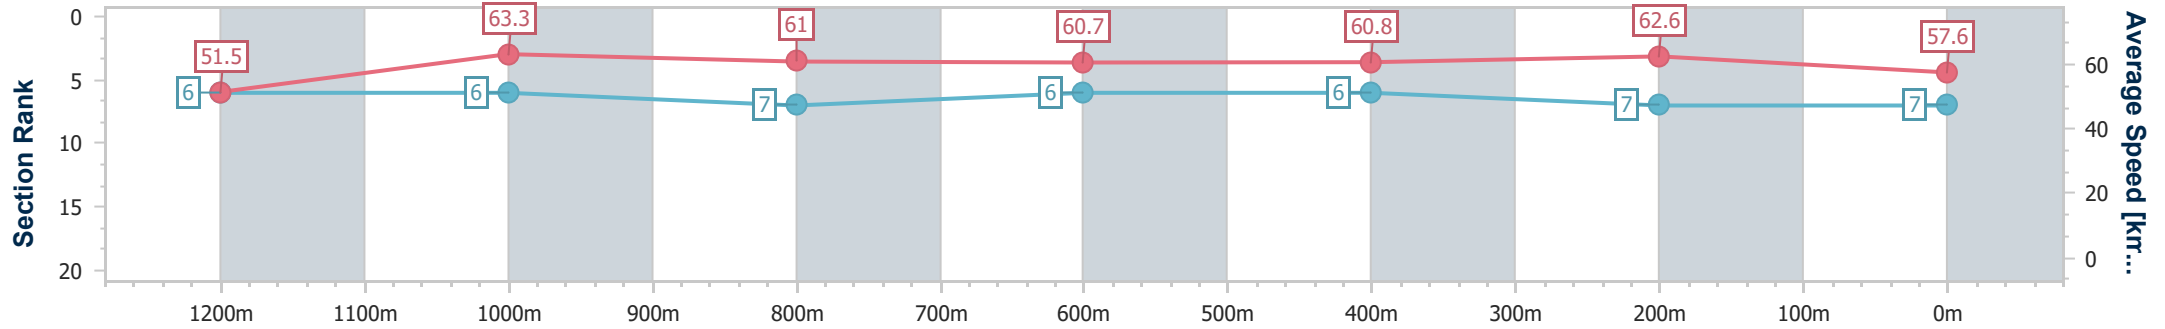

- [] Ranking at each section and finish
- .-.- No data available at this section
- NA No data available

Horse/Jockey Name	Brazen Impact
Final Rank	7
Fastest Section Time (Section)	0:11.37 (1200m)
Top Speed [km/h] (Section)	64.0 (1200m)
Race State	Finished

Sunshine Coast QLD Professional
Race 5: Rick 'Wilbur Wild' Memorial BenchMark 58 Handicap - 1400m

10 November 2023 - 20:07

Track Rating: Good 4, Weather: Fine, Rail Position: +7m Entire

Section	Overall	1200m	1000m	800m	600m	400m	200m
Section Times	1:25.21 [7] (0:13.99)	1:11.22 [6] (0:11.37)	0:59.85 [6] (0:11.94)	0:47.91 [7] (0:11.98)	0:35.93 [6] (0:11.92)	0:24.01 [6] (0:11.52)	0:12.49 [7] (0:12.49)
Average Speed [km/h]	51.5	63.3	61.0	60.7	60.8	62.6	57.6
Top Speed [km/h]	63.9	64.0	63.4	61.5	63.3	63.7	59.8
Avg. Dist. to Rail [m]	9.1	4.7	3.6	2.1	1.3	4.0	4.9
Avg. Stride Freq. [Hz]	2.2	2.3	2.2	2.3	2.3	2.3	2.2
Avg. Stride Length [m]	6.4	7.7	7.6	7.5	7.5	7.6	7.3