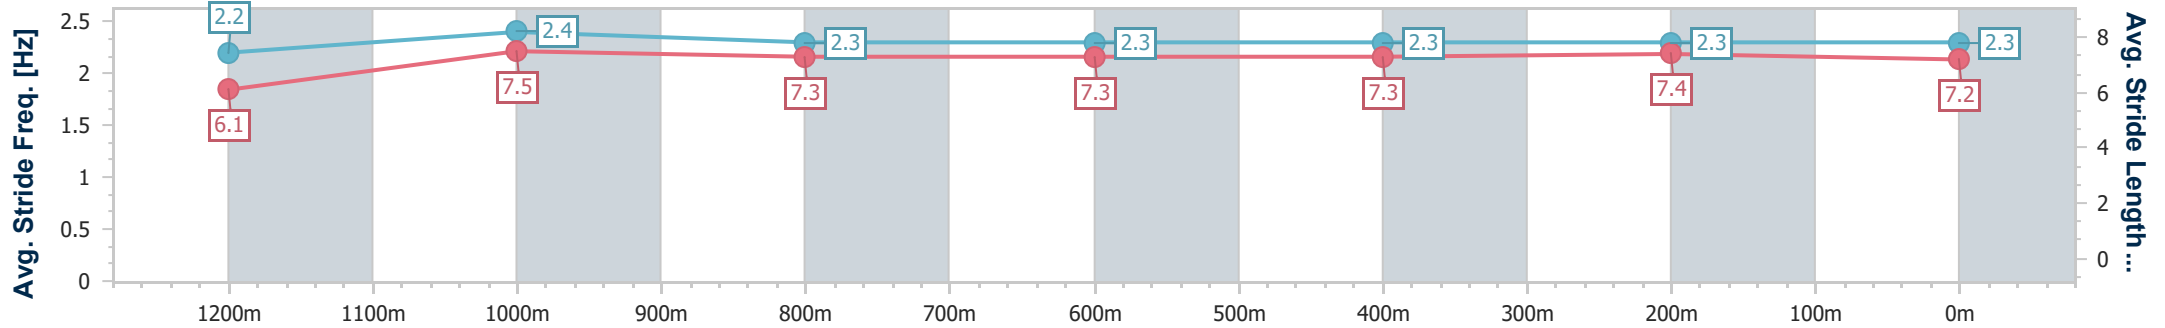

- [] Ranking at each section and finish
- .-.- No data available at this section
- NA No data available

Horse/Jockey Name	Isla's Day
Final Rank	9
Fastest Section Time (Section)	0:11.31 (1200m)
Top Speed [km/h] (Section)	65.5 (Overall)
Race State	Finished

Sunshine Coast QLD Professional
Race 5: Rick 'Wilbur Wild' Memorial BenchMark 58 Handicap - 1400m

10 November 2023 - 20:07

Track Rating: Good 4, Weather: Fine, Rail Position: +7m Entire

Section	Overall	1200m	1000m	800m	600m	400m	200m
Section Times	1:25.38 [9] (0:14.39)	1:10.99 [11] (0:11.31)	0:59.68 [10] (0:11.88)	0:47.80 [10] (0:11.98)	0:35.82 [9] (0:11.85)	0:23.97 [8] (0:11.53)	0:12.44 [9] (0:12.44)
Average Speed [km/h]	50.1	63.8	60.8	60.8	61.3	62.3	58.0
Top Speed [km/h]	65.5	65.1	63.1	62.1	63.3	64.1	61.0
Avg. Dist. to Rail [m]	6.9	2.3	2.1	1.9	1.4	2.3	1.5
Avg. Stride Freq. [Hz]	2.2	2.4	2.3	2.3	2.3	2.3	2.3
Avg. Stride Length [m]	6.1	7.5	7.3	7.3	7.3	7.4	7.2