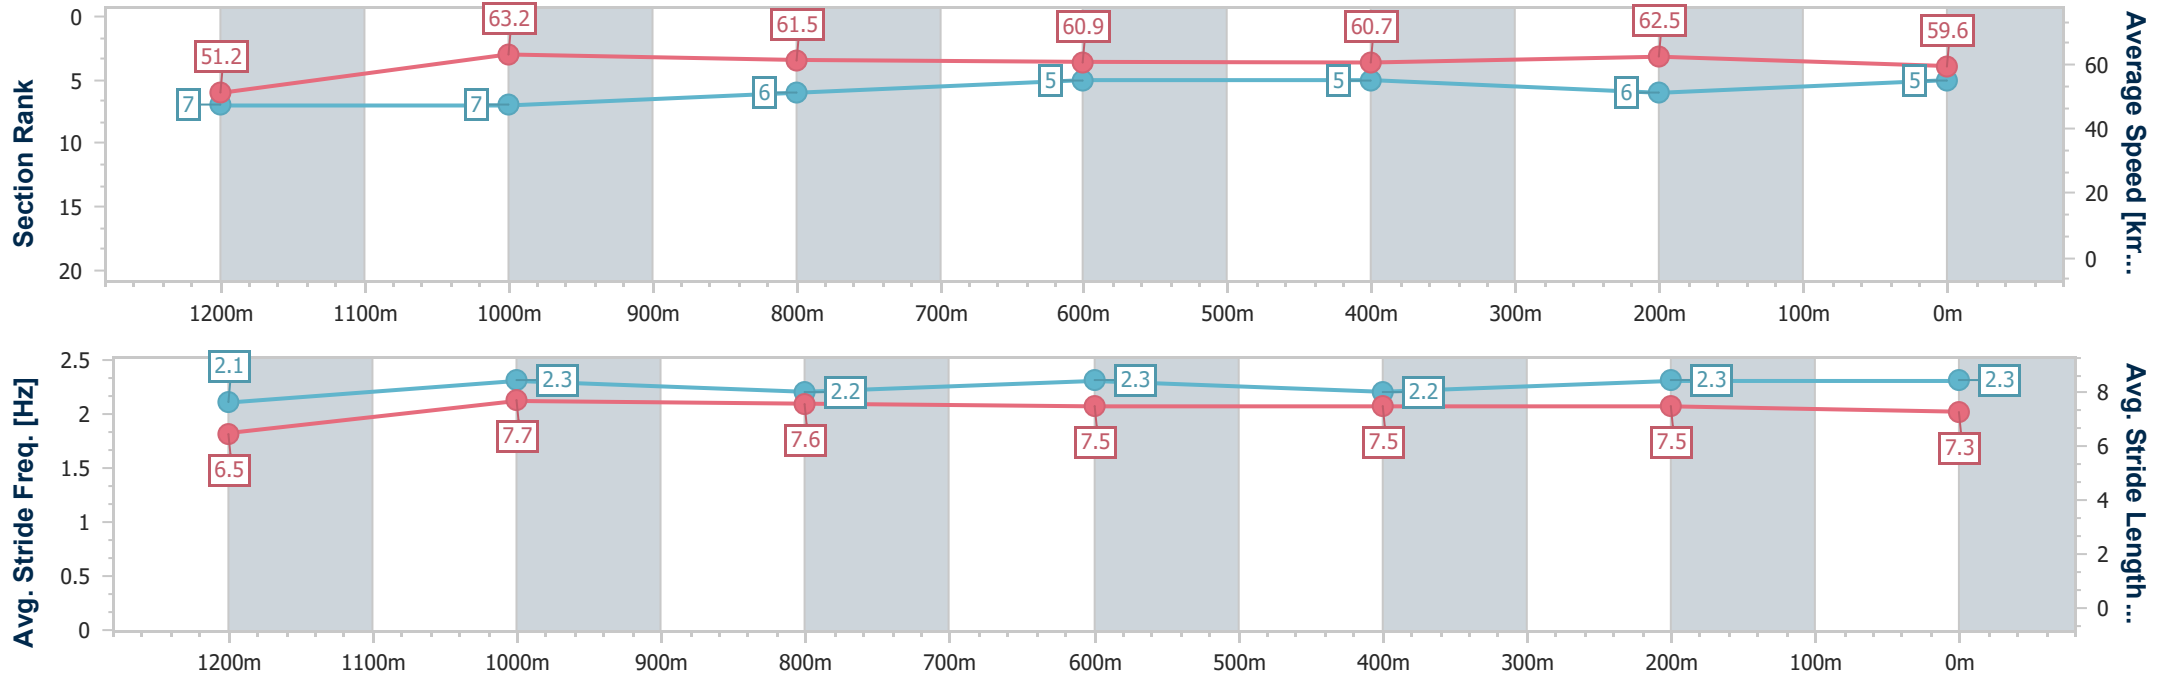

- [] Ranking at each section and finish
- .-.- No data available at this section
- NA No data available

Horse/Jockey Name	Echo Hunter
Final Rank	5
Fastest Section Time (Section)	0:11.34 (1200m)
Top Speed [km/h] (Section)	64.4 (1200m)
Race State	Finished

Sunshine Coast QLD Professional
Race 5: Rick 'Wilbur Wild' Memorial BenchMark 58 Handicap - 1400m

10 November 2023 - 20:07

Track Rating: Good 4, Weather: Fine, Rail Position: +7m Entire

Section	Overall	1200m	1000m	800m	600m	400m	200m
Section Times	1:24.75 [5] (0:14.11)	1:10.64 [7] (0:11.34)	0:59.30 [7] (0:11.78)	0:47.52 [6] (0:11.96)	0:35.56 [5] (0:11.95)	0:23.61 [5] (0:11.52)	0:12.09 [6] (0:12.09)
Average Speed [km/h]	51.2	63.2	61.5	60.9	60.7	62.5	59.6
Top Speed [km/h]	64.0	64.4	63.3	61.6	62.6	63.1	61.7
Avg. Dist. to Rail [m]	2.8	1.7	1.6	2.0	1.5	1.6	2.1
Avg. Stride Freq. [Hz]	2.1	2.3	2.2	2.3	2.2	2.3	2.3
Avg. Stride Length [m]	6.5	7.7	7.6	7.5	7.5	7.5	7.3