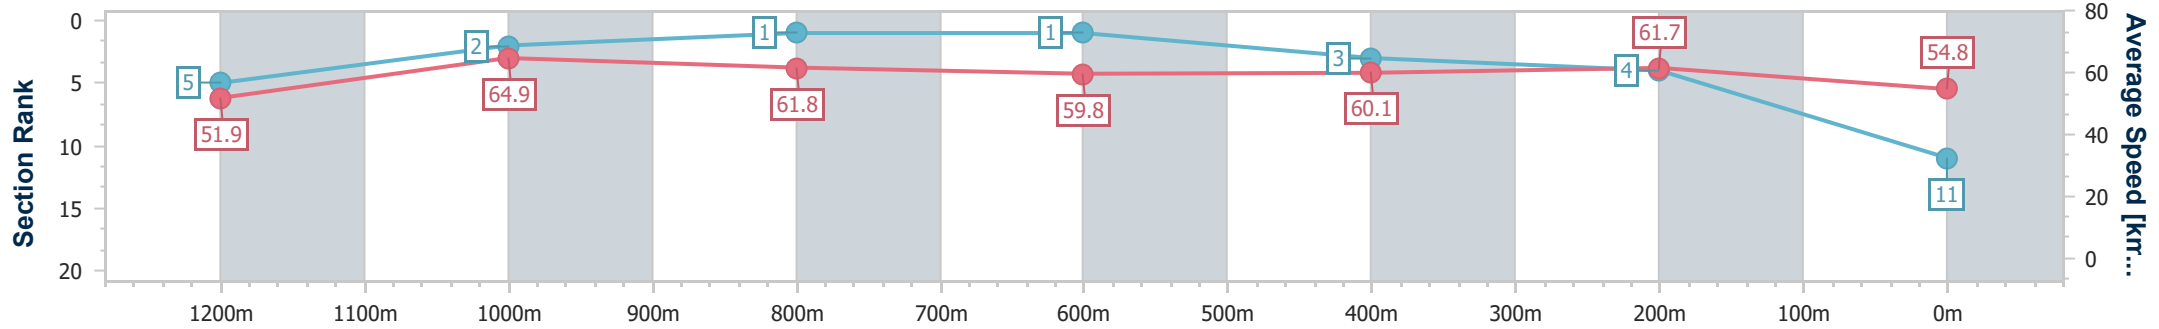

Sunshine Coast QLD Professional
 Race 5: Rick 'Wilbur Wild' Memorial BenchMark 58 Handicap - 1400m

10 November 2023 - 20:07

Track Rating: Good 4, Weather: Fine, Rail Position: +7m Entire

Section	Overall	1200m	1000m	800m	600m	400m	200m
Section Times	1:25.52 [10] (0:13.84)	1:11.68 [4] (0:11.40)	1:00.28 [5] (0:11.99)	0:48.29 [5] (0:12.10)	0:36.19 [7] (0:12.10)	0:24.09 [9] (0:11.61)	0:12.48 [11] (0:12.48)
Average Speed [km/h]	52.0	63.2	60.4	60.3	60.1	62.0	57.6
Top Speed [km/h]	64.5	64.0	61.8	61.0	61.9	62.9	59.9
Avg. Dist. to Rail [m]	3.4	3.2	2.8	2.2	1.3	3.3	3.1
Avg. Stride Freq. [Hz]	2.4	2.5	2.4	2.4	2.4	2.5	2.4
Avg. Stride Length [m]	5.9	7.1	7.0	6.9	7.0	7.0	6.6

Horse/Jockey Name	Birkin Black
Final Rank	11
Fastest Section Time (Section)	0:11.05 (1200m)
Top Speed [km/h] (Section)	66.3 (1200m)
Race State	Finished

Sunshine Coast QLD Professional
Race 5: Rick 'Wilbur Wild' Memorial BenchMark 58 Handicap - 1400m

10 November 2023 - 20:07

Track Rating: Good 4, Weather: Fine, Rail Position: +7m Entire

Section	Overall	1200m	1000m	800m	600m	400m	200m
Section Times	1:25.71 [11] (0:13.91)	1:11.80 [5] (0:11.05)	1:00.75 [2] (0:11.76)	0:48.99 [1] (0:12.09)	0:36.90 [1] (0:12.12)	0:24.78 [3] (0:11.66)	0:13.12 [4] (0:13.12)
Average Speed [km/h]	51.9	64.9	61.8	59.8	60.1	61.7	54.8
Top Speed [km/h]	66.1	66.3	63.9	60.9	61.7	63.4	58.6
Avg. Dist. to Rail [m]	9.9	5.2	2.8	1.3	1.4	3.2	3.7
Avg. Stride Freq. [Hz]	2.3	2.4	2.3	2.2	2.3	2.4	2.2
Avg. Stride Length [m]	6.3	7.6	7.5	7.4	7.3	7.2	6.9