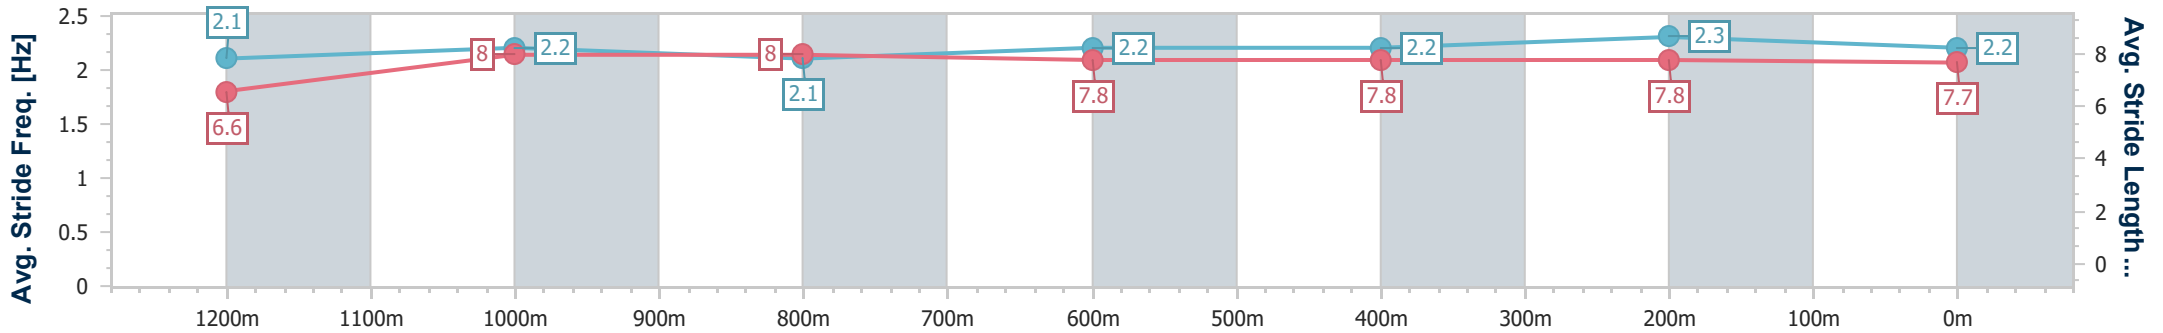

Horse/Jockey Name	Ultimate Outcome
Final Rank	1
Fastest Section Time (Section)	0:11.18 (400m)
Top Speed [km/h] (Section)	65.0 (400m)
Race State	Finished

Sunshine Coast QLD Professional
Race 5: Rick 'Wilbur Wild' Memorial BenchMark 58 Handicap - 1400m

10 November 2023 - 20:07

Track Rating: Good 4, Weather: Fine, Rail Position: +7m Entire

Section	Overall	1200m	1000m	800m	600m	400m	200m
Section Times	1:24.27 [1] (0:14.26)	1:10.01 [9] (0:11.41)	0:58.60 [9] (0:11.90)	0:46.70 [9] (0:11.94)	0:34.76 [8] (0:11.90)	0:22.86 [7] (0:11.18)	0:11.68 [5] (0:11.68)
Average Speed [km/h]	50.6	63.0	61.1	61.2	61.3	64.2	61.8
Top Speed [km/h]	64.5	64.5	62.2	61.9	64.8	65.0	63.4
Avg. Dist. to Rail [m]	10.4	4.3	3.3	2.2	2.1	5.5	5.4
Avg. Stride Freq. [Hz]	2.1	2.2	2.1	2.2	2.2	2.3	2.2
Avg. Stride Length [m]	6.6	8.0	8.0	7.8	7.8	7.8	7.7

- [ ] Ranking at each section and finish
- -.-.- No data available at this section
- NA No data available