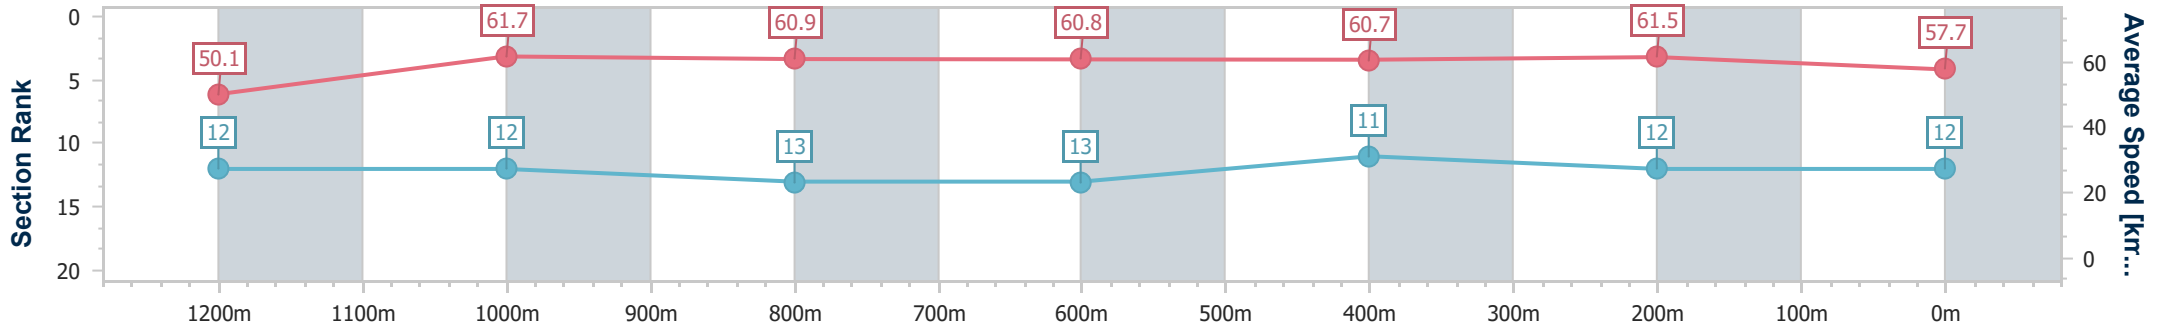

10 November 2023 - 20:07

Track Rating: Good 4, Weather: Fine, Rail Position: +7m Entire

Section	Overall	1200m	1000m	800m	600m	400m	200m
Section Times	1:25.71 [11] (0:13.91)	1:11.80 [5] (0:11.05)	1:00.75 [2] (0:11.76)	0:48.99 [1] (0:12.09)	0:36.90 [1] (0:12.12)	0:24.78 [3] (0:11.66)	0:13.12 [4] (0:13.12)
Average Speed [km/h]	51.9	64.9	61.8	59.8	60.1	61.7	54.8
Top Speed [km/h]	66.1	66.3	63.9	60.9	61.7	63.4	58.6
Avg. Dist. to Rail [m]	9.9	5.2	2.8	1.3	1.4	3.2	3.7
Avg. Stride Freq. [Hz]	2.3	2.4	2.3	2.2	2.3	2.4	2.2
Avg. Stride Length [m]	6.3	7.6	7.5	7.4	7.3	7.2	6.9

- [] Ranking at each section and finish
- .-.- No data available at this section
- NA No data available

Horse/Jockey Name	Alatar
Final Rank	12
Fastest Section Time (Section)	0:11.68 (400m)
Top Speed [km/h] (Section)	63.3 (1200m)
Race State	Finished

Sunshine Coast QLD Professional
Race 5: Rick 'Wilbur Wild' Memorial BenchMark 58 Handicap - 1400m

10 November 2023 - 20:07

Track Rating: Good 4, Weather: Fine, Rail Position: +7m Entire

Section	Overall	1200m	1000m	800m	600m	400m	200m
Section Times	1:25.86 [12] (0:14.39)	1:11.47 [12] (0:11.69)	0:59.78 [12] (0:11.87)	0:47.91 [13] (0:11.85)	0:36.06 [13] (0:11.86)	0:24.20 [11] (0:11.68)	0:12.52 [12] (0:12.52)
Average Speed [km/h]	50.1	61.7	60.9	60.8	60.7	61.5	57.7
Top Speed [km/h]	62.8	63.3	62.2	62.4	62.4	62.7	60.3
Avg. Dist. to Rail [m]	8.8	3.5	1.6	0.5	0.2	1.0	1.5
Avg. Stride Freq. [Hz]	2.2	2.2	2.2	2.3	2.3	2.3	2.2
Avg. Stride Length [m]	6.3	7.8	7.6	7.5	7.5	7.4	7.2