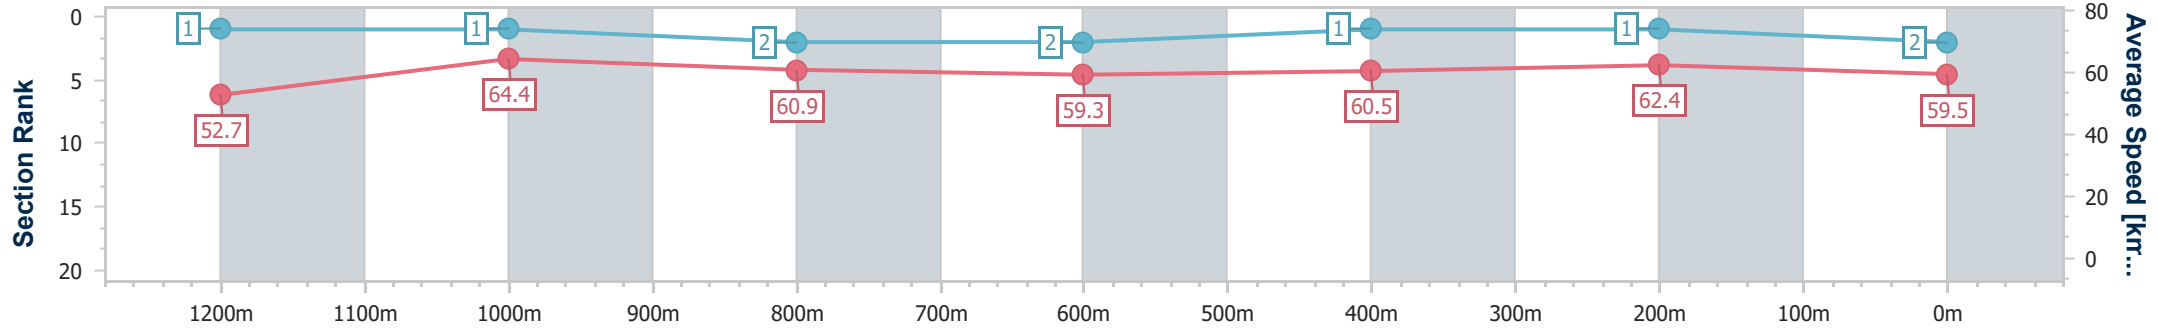

Sunshine Coast QLD Professional
Race 5: Rick 'Wilbur Wild' Memorial BenchMark 58 Handicap - 1400m

10 November 2023 - 20:07

Track Rating: Good 4, Weather: Fine, Rail Position: +7m Entire

Section	Overall	1200m	1000m	800m	600m	400m	200m
Section Times	1:24.32 [2] (0:13.68)	1:10.64 [1] (0:11.19)	0:59.45 [1] (0:11.86)	0:47.59 [2] (0:12.09)	0:35.50 [2] (0:11.87)	0:23.63 [1] (0:11.52)	0:12.11 [1] (0:12.11)
Average Speed [km/h]	52.7	64.4	60.9	59.3	60.5	62.4	59.5
Top Speed [km/h]	65.2	66.7	63.3	60.8	63.2	63.7	62.0
Avg. Dist. to Rail [m]	6.7	3.1	1.4	0.4	0.7	0.6	1.3
Avg. Stride Freq. [Hz]	2.3	2.4	2.4	2.3	2.3	2.4	2.3
Avg. Stride Length [m]	6.2	7.4	7.1	7.1	7.2	7.3	7.1