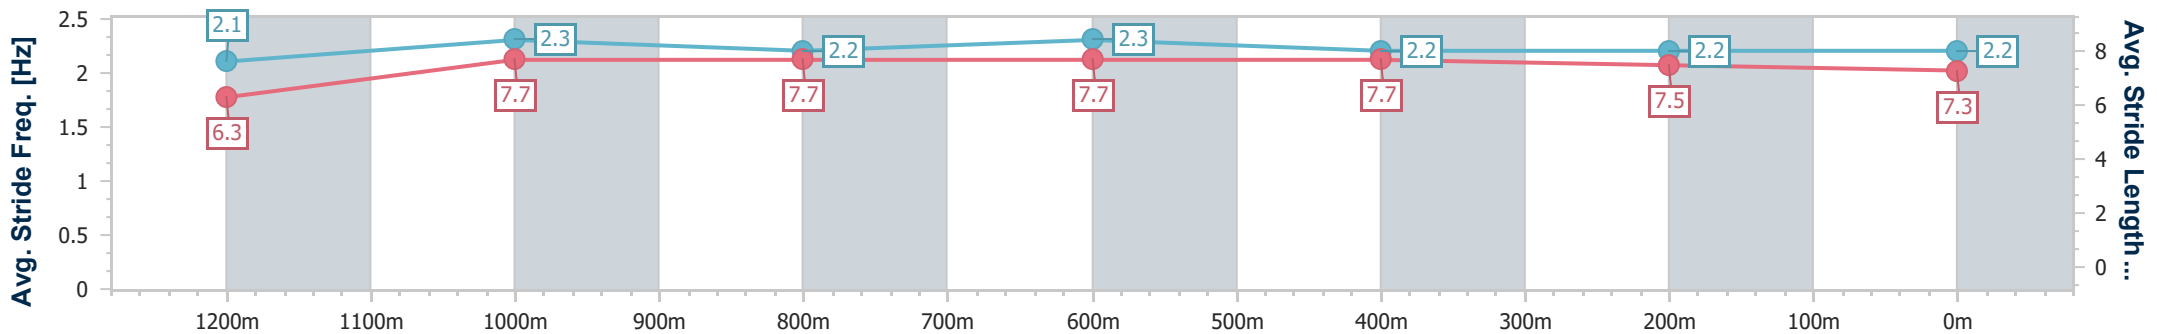

Sunshine Coast QLD Professional
Race 5: Rick 'Wilbur Wild' Memorial BenchMark 58 Handicap - 1400m

10 November 2023 - 20:07

Track Rating: Good 4, Weather: Fine, Rail Position: +7m Entire

Section	Overall	1200m	1000m	800m	600m	400m	200m
Section Times	1:25.86 [12] (0:14.39)	1:11.47 [12] (0:11.69)	0:59.78 [12] (0:11.87)	0:47.91 [13] (0:11.85)	0:36.06 [13] (0:11.86)	0:24.20 [11] (0:11.68)	0:12.52 [12] (0:12.52)
Average Speed [km/h]	50.1	61.7	60.9	60.8	60.7	61.5	57.7
Top Speed [km/h]	62.8	63.3	62.2	62.4	62.4	62.7	60.3
Avg. Dist. to Rail [m]	8.8	3.5	1.6	0.5	0.2	1.0	1.5
Avg. Stride Freq. [Hz]	2.2	2.2	2.2	2.3	2.3	2.3	2.2
Avg. Stride Length [m]	6.3	7.8	7.6	7.5	7.5	7.4	7.2

- [] Ranking at each section and finish
- .-.- No data available at this section
- NA No data available

Horse/Jockey Name	Better Lad
Final Rank	13
Fastest Section Time (Section)	0:11.34 (1200m)
Top Speed [km/h] (Section)	64.3 (1200m)
Race State	Finished

Sunshine Coast QLD Professional
Race 5: Rick 'Wilbur Wild' Memorial BenchMark 58 Handicap - 1400m

10 November 2023 - 20:07

Track Rating: Good 4, Weather: Fine, Rail Position: +7m Entire

Section	Overall	1200m	1000m	800m	600m	400m	200m
Section Times	1:25.97 [13] (0:14.97)	1:11.00 [13] (0:11.34)	0:59.66 [13] (0:11.64)	0:48.02 [12] (0:11.81)	0:36.21 [12] (0:11.97)	0:24.24 [12] (0:11.80)	0:12.44 [13] (0:12.44)
Average Speed [km/h]	48.2	63.3	62.6	62.2	61.1	61.1	57.9
Top Speed [km/h]	64.1	64.3	63.4	62.8	62.3	61.5	60.5
Avg. Dist. to Rail [m]	7.8	4.4	3.6	3.3	3.1	5.2	5.4
Avg. Stride Freq. [Hz]	2.1	2.3	2.2	2.3	2.2	2.2	2.2
Avg. Stride Length [m]	6.3	7.7	7.7	7.7	7.7	7.5	7.3