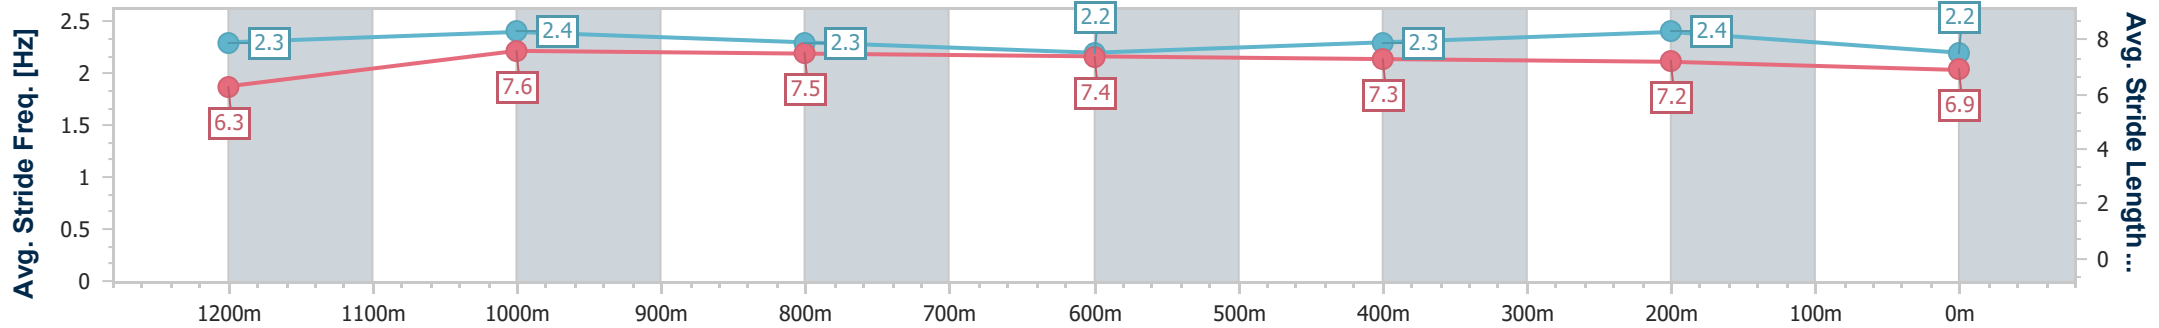

Sunshine Coast QLD Professional
 Race 5: Rick 'Wilbur Wild' Memorial BenchMark 58 Handicap - 1400m

10 November 2023 - 20:07

Track Rating: Good 4, Weather: Fine, Rail Position: +7m Entire

Section	Overall	1200m	1000m	800m	600m	400m	200m
Section Times	1:25.52 [10] (0:13.84)	1:11.68 [4] (0:11.40)	1:00.28 [5] (0:11.99)	0:48.29 [5] (0:12.10)	0:36.19 [7] (0:12.10)	0:24.09 [9] (0:11.61)	0:12.48 [11] (0:12.48)
Average Speed [km/h]	52.0	63.2	60.4	60.3	60.1	62.0	57.6
Top Speed [km/h]	64.5	64.0	61.8	61.0	61.9	62.9	59.9
Avg. Dist. to Rail [m]	3.4	3.2	2.8	2.2	1.3	3.3	3.1
Avg. Stride Freq. [Hz]	2.4	2.5	2.4	2.4	2.4	2.5	2.4
Avg. Stride Length [m]	5.9	7.1	7.0	6.9	7.0	7.0	6.6

Horse/Jockey Name	Birkin Black
Final Rank	11
Fastest Section Time (Section)	0:11.05 (1200m)
Top Speed [km/h] (Section)	66.3 (1200m)
Race State	Finished

Sunshine Coast QLD Professional
Race 5: Rick 'Wilbur Wild' Memorial BenchMark 58 Handicap - 1400m

10 November 2023 - 20:07

Track Rating: Good 4, Weather: Fine, Rail Position: +7m Entire

Section	Overall	1200m	1000m	800m	600m	400m	200m
Section Times	1:25.71 [11] (0:13.91)	1:11.80 [5] (0:11.05)	1:00.75 [2] (0:11.76)	0:48.99 [1] (0:12.09)	0:36.90 [1] (0:12.12)	0:24.78 [3] (0:11.66)	0:13.12 [4] (0:13.12)
Average Speed [km/h]	51.9	64.9	61.8	59.8	60.1	61.7	54.8
Top Speed [km/h]	66.1	66.3	63.9	60.9	61.7	63.4	58.6
Avg. Dist. to Rail [m]	9.9	5.2	2.8	1.3	1.4	3.2	3.7
Avg. Stride Freq. [Hz]	2.3	2.4	2.3	2.2	2.3	2.4	2.2
Avg. Stride Length [m]	6.3	7.6	7.5	7.4	7.3	7.2	6.9