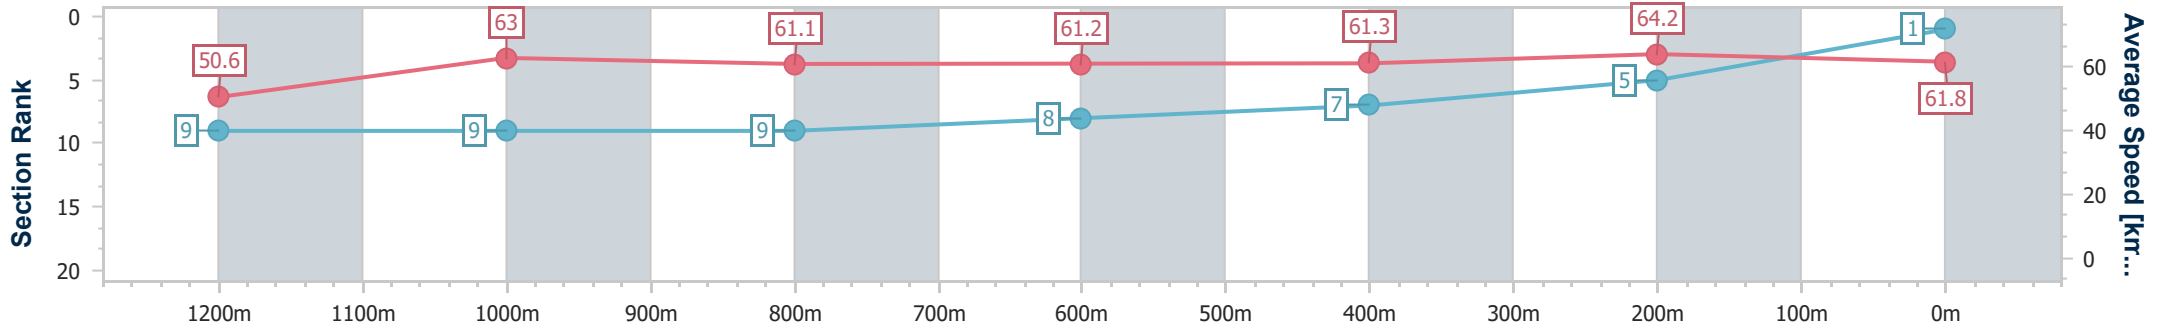

Horse/Jockey Name	Ultimate Outcome
Final Rank	1
Fastest Section Time (Section)	0:11.18 (400m)
Top Speed [km/h] (Section)	65.0 (400m)
Race State	Finished

Sunshine Coast QLD Professional
Race 5: Rick 'Wilbur Wild' Memorial BenchMark 58 Handicap - 1400m

10 November 2023 - 20:07

Track Rating: Good 4, Weather: Fine, Rail Position: +7m Entire

Section	Overall	1200m	1000m	800m	600m	400m	200m
Section Times	1:24.27 [1] (0:14.26)	1:10.01 [9] (0:11.41)	0:58.60 [9] (0:11.90)	0:46.70 [9] (0:11.94)	0:34.76 [8] (0:11.90)	0:22.86 [7] (0:11.18)	0:11.68 [5] (0:11.68)
Average Speed [km/h]	50.6	63.0	61.1	61.2	61.3	64.2	61.8
Top Speed [km/h]	64.5	64.5	62.2	61.9	64.8	65.0	63.4
Avg. Dist. to Rail [m]	10.4	4.3	3.3	2.2	2.1	5.5	5.4
Avg. Stride Freq. [Hz]	2.1	2.2	2.1	2.2	2.2	2.3	2.2
Avg. Stride Length [m]	6.6	8.0	8.0	7.8	7.8	7.8	7.7

- [ ] Ranking at each section and finish
- -.-.- No data available at this section
- NA No data available