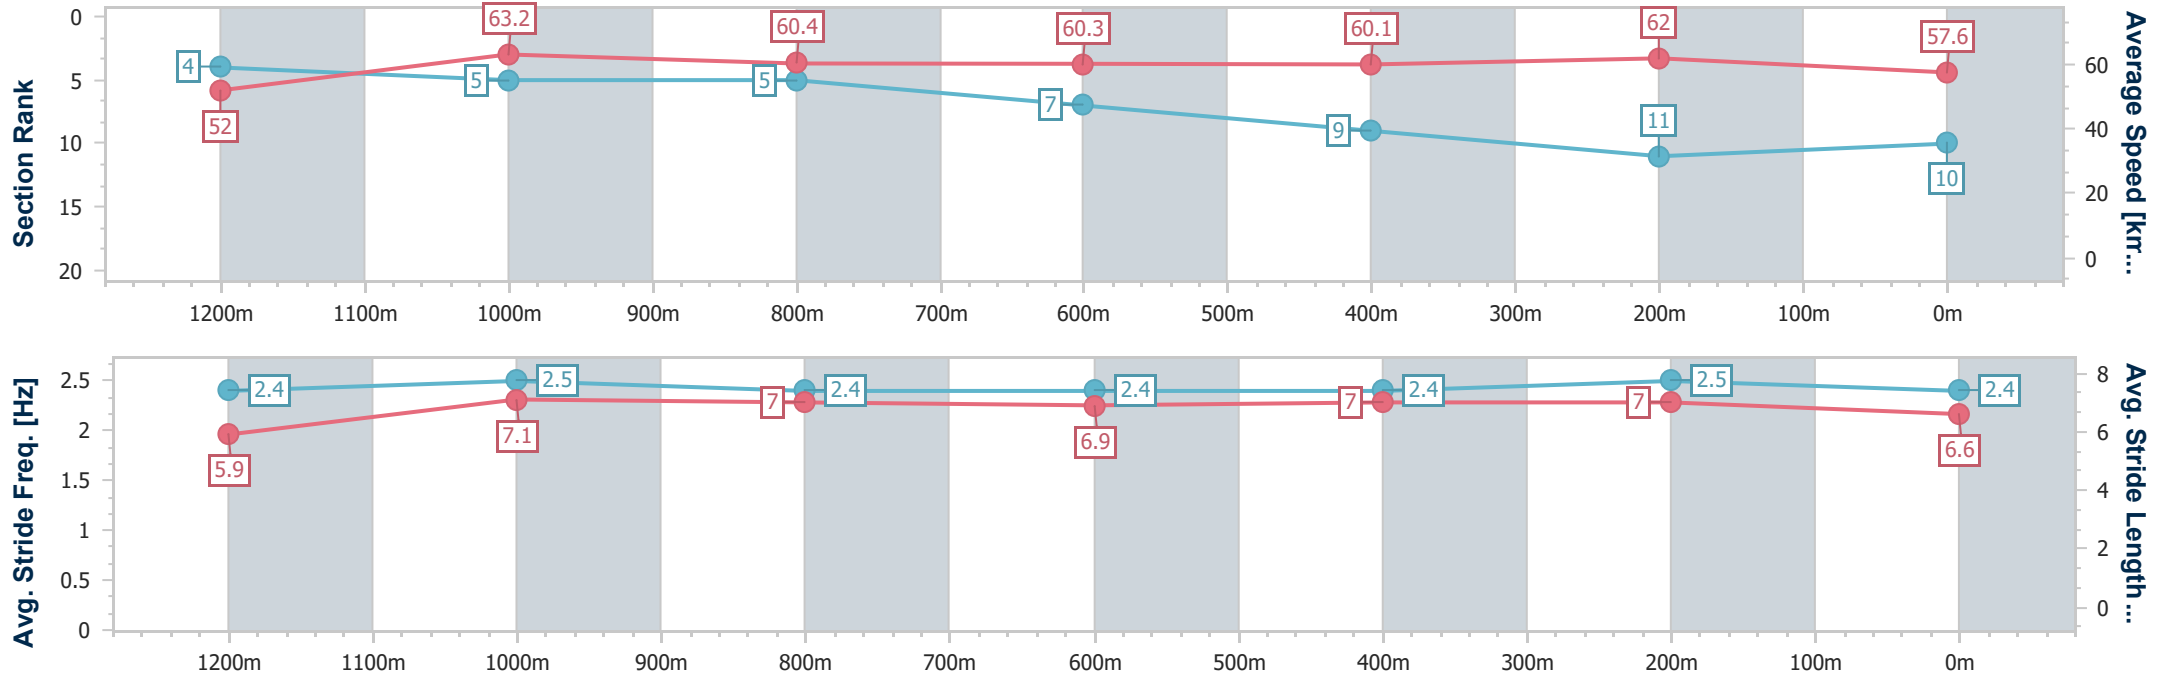

Sunshine Coast QLD Professional
Race 5: Rick 'Wilbur Wild' Memorial BenchMark 58 Handicap - 1400m

10 November 2023 - 20:07

Track Rating: Good 4, Weather: Fine, Rail Position: +7m Entire

Section	Overall	1200m	1000m	800m	600m	400m	200m
Section Times	1:25.38 [9] (0:14.39)	1:10.99 [11] (0:11.31)	0:59.68 [10] (0:11.88)	0:47.80 [10] (0:11.98)	0:35.82 [9] (0:11.85)	0:23.97 [8] (0:11.53)	0:12.44 [9] (0:12.44)
Average Speed [km/h]	50.1	63.8	60.8	60.8	61.3	62.3	58.0
Top Speed [km/h]	65.5	65.1	63.1	62.1	63.3	64.1	61.0
Avg. Dist. to Rail [m]	6.9	2.3	2.1	1.9	1.4	2.3	1.5
Avg. Stride Freq. [Hz]	2.2	2.4	2.3	2.3	2.3	2.3	2.3
Avg. Stride Length [m]	6.1	7.5	7.3	7.3	7.3	7.4	7.2

- [] Ranking at each section and finish
- .-.- No data available at this section
- NA No data available

Horse/Jockey Name	Art Heist
Final Rank	10
Fastest Section Time (Section)	0:11.40 (1200m)
Top Speed [km/h] (Section)	64.5 (Overall)
Race State	Finished

Sunshine Coast QLD Professional
 Race 5: Rick 'Wilbur Wild' Memorial BenchMark 58 Handicap - 1400m

10 November 2023 - 20:07

Track Rating: Good 4, Weather: Fine, Rail Position: +7m Entire

Section	Overall	1200m	1000m	800m	600m	400m	200m
Section Times	1:25.52 [10] (0:13.84)	1:11.68 [4] (0:11.40)	1:00.28 [5] (0:11.99)	0:48.29 [5] (0:12.10)	0:36.19 [7] (0:12.10)	0:24.09 [9] (0:11.61)	0:12.48 [11] (0:12.48)
Average Speed [km/h]	52.0	63.2	60.4	60.3	60.1	62.0	57.6
Top Speed [km/h]	64.5	64.0	61.8	61.0	61.9	62.9	59.9
Avg. Dist. to Rail [m]	3.4	3.2	2.8	2.2	1.3	3.3	3.1
Avg. Stride Freq. [Hz]	2.4	2.5	2.4	2.4	2.4	2.5	2.4
Avg. Stride Length [m]	5.9	7.1	7.0	6.9	7.0	7.0	6.6