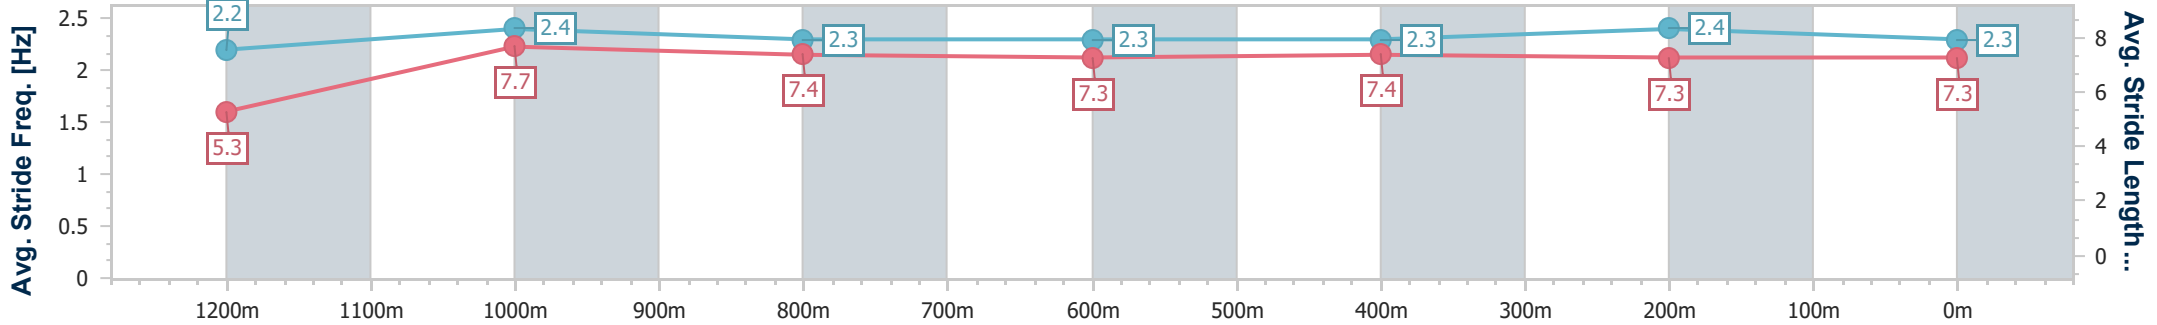

Horse/Jockey Name	Prepotent
Final Rank	2
Fastest Section Time (Section)	0:08.57 (Overall)
Top Speed [km/h] (Section)	66.5 (1200m)
Race State	Finished

Toowoomba QLD Professional
Race 1: HAYNES - THINK PEOPLE THINK HAYNES
BENCHMARK 62 Handicap - 1300m

18 November 2023 - 17:20

Track Rating: Good 4 , Weather: Fine, Rail Position: +5m Entire

Section	Overall	1200m	1000m	800m	600m	400m	200m
Section Times	1:18.98 [2] (0:08.57)	1:10.41 [7] (0:11.14)	0:59.27 [4] (0:11.72)	0:47.55 [3] (0:12.01)	0:35.54 [3] (0:12.04)	0:23.50 [3] (0:11.74)	0:11.76 [2] (0:11.76)
Average Speed [km/h]	42.2	64.6	61.5	60.2	60.7	62.0	61.3
Top Speed [km/h]	61.6	66.5	63.6	60.6	62.6	63.4	62.0
Avg. Dist. to Rail [m]	2.0	0.5	0.3	1.1	3.0	4.2	1.0
Avg. Stride Freq. [Hz]	2.2	2.4	2.3	2.3	2.3	2.4	2.3
Avg. Stride Length [m]	5.3	7.7	7.4	7.3	7.4	7.3	7.3

- [ ] Ranking at each section and finish
- -.-.- No data available at this section
- NA No data available