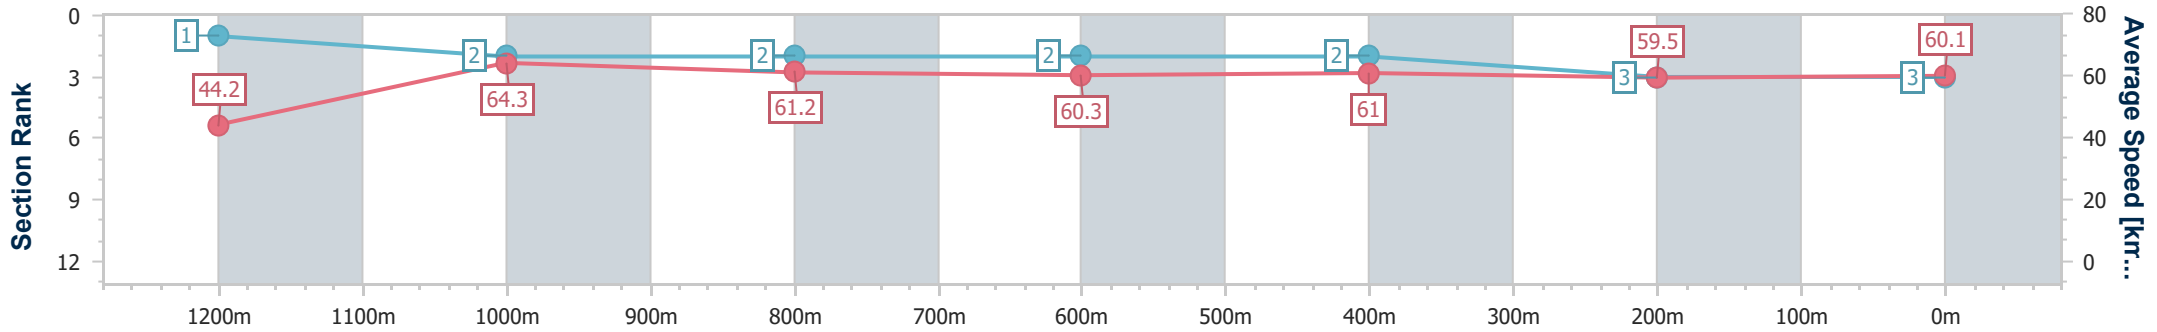

Horse/Jockey Name	Marcada
Final Rank	3
Fastest Section Time (Section)	0:08.13 (Overall)
Top Speed [km/h] (Section)	65.8 (1200m)
Race State	Finished

Toowoomba QLD Professional
Race 1: HAYNES - THINK PEOPLE THINK HAYNES
BENCHMARK 62 Handicap - 1300m

18 November 2023 - 17:20

Track Rating: Good 4 , Weather: Fine, Rail Position: +5m Entire

Section	Overall	1200m	1000m	800m	600m	400m	200m
Section Times	1:19.41 [3] (0:08.13)	1:11.28 [1] (0:11.24)	1:00.04 [2] (0:11.90)	0:48.14 [2] (0:12.06)	0:36.08 [2] (0:11.88)	0:24.20 [2] (0:12.20)	0:12.00 [3] (0:12.00)
Average Speed [km/h]	44.2	64.3	61.2	60.3	61.0	59.5	60.1
Top Speed [km/h]	63.3	65.8	64.2	61.5	62.4	61.0	60.8
Avg. Dist. to Rail [m]	6.2	2.5	2.6	3.0	1.8	2.3	2.0
Avg. Stride Freq. [Hz]	2.4	2.5	2.4	2.4	2.4	2.4	2.4
Avg. Stride Length [m]	5.2	7.2	7.1	7.1	7.1	6.8	7.0

- [ ] Ranking at each section and finish
- -.-.- No data available at this section
- NA No data available