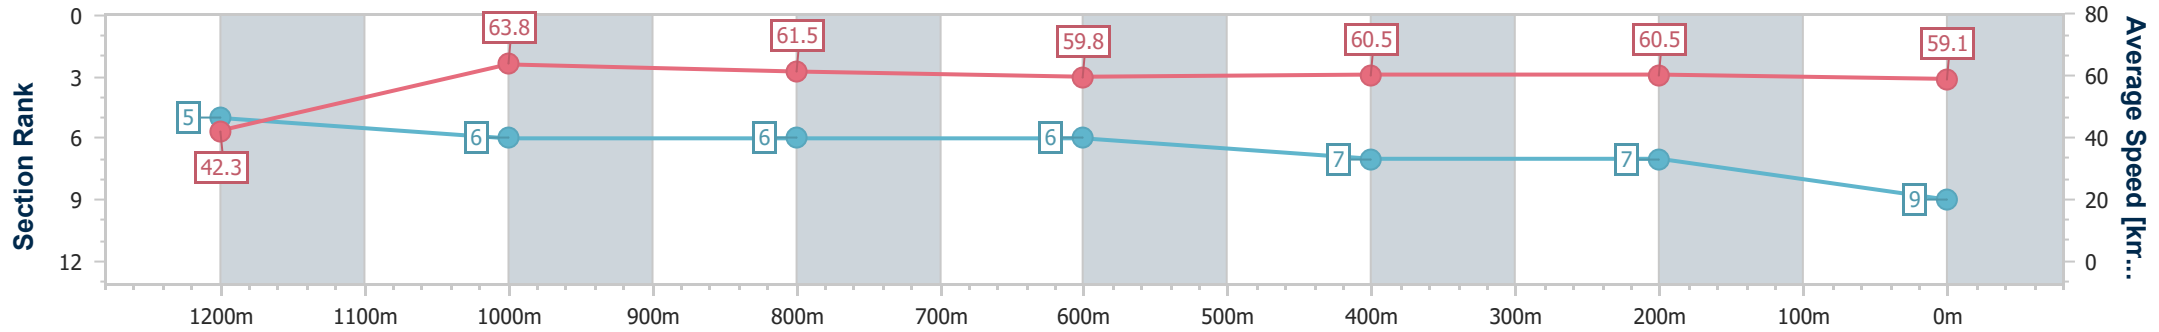

- [] Ranking at each section and finish
- .-.- No data available at this section
- NA No data available

Horse/Jockey Name	Our Top Shelf
Final Rank	9
Fastest Section Time (Section)	0:08.52 (Overall)
Top Speed [km/h] (Section)	66.0 (1200m)
Race State	Finished

Toowoomba QLD Professional
 Race 1: HAYNES - THINK PEOPLE THINK HAYNES
 BENCHMARK 62 Handicap - 1300m

18 November 2023 - 17:20

Track Rating: Good 4 , Weather: Fine, Rail Position: +5m Entire

Section	Overall	1200m	1000m	800m	600m	400m	200m
Section Times	1:20.30 [9] (0:08.52)	1:11.78 [5] (0:11.33)	1:00.45 [6] (0:11.92)	0:48.53 [6] (0:12.23)	0:36.30 [6] (0:12.12)	0:24.18 [7] (0:12.03)	0:12.15 [7] (0:12.15)
Average Speed [km/h]	42.3	63.8	61.5	59.8	60.5	60.5	59.1
Top Speed [km/h]	61.7	66.0	63.7	61.0	61.6	61.9	60.3
Avg. Dist. to Rail [m]	5.9	4.6	5.1	4.5	3.8	3.1	3.3
Avg. Stride Freq. [Hz]	2.2	2.5	2.5	2.4	2.4	2.4	2.4
Avg. Stride Length [m]	5.3	7.1	7.0	7.1	6.9	6.9	6.9