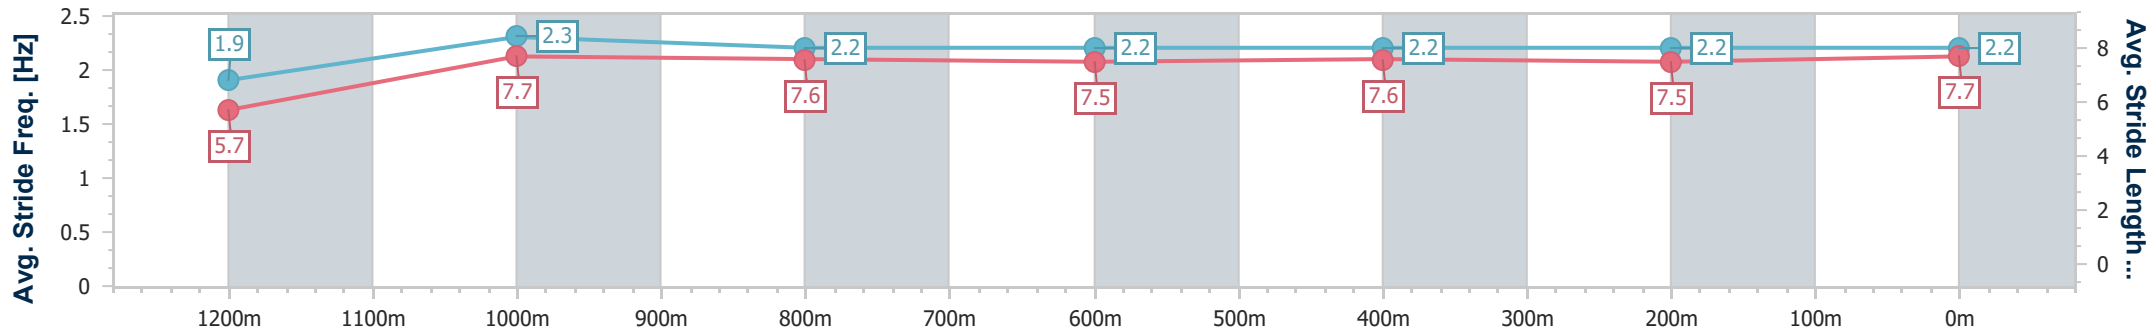

- [] Ranking at each section and finish
- .-.- No data available at this section
- NA No data available

Horse/Jockey Name	Artful Girl
Final Rank	6
Fastest Section Time (Section)	0:08.93 (Overall)
Top Speed [km/h] (Section)	64.1 (1200m)
Race State	Finished

Toowoomba QLD Professional
Race 1: HAYNES - THINK PEOPLE THINK HAYNES
BENCHMARK 62 Handicap - 1300m

18 November 2023 - 17:20

Track Rating: Good 4 , Weather: Fine, Rail Position: +5m Entire

Section	Overall	1200m	1000m	800m	600m	400m	200m
Section Times	1:20.00 [6] (0:08.93)	1:11.07 [9] (0:11.53)	0:59.54 [9] (0:11.95)	0:47.59 [9] (0:12.16)	0:35.43 [9] (0:11.86)	0:23.57 [9] (0:11.95)	0:11.62 [9] (0:11.62)
Average Speed [km/h]	40.4	62.4	60.8	59.3	60.8	60.5	62.0
Top Speed [km/h]	59.6	64.1	63.5	61.0	62.2	62.0	62.8
Avg. Dist. to Rail [m]	5.9	2.3	1.5	1.2	0.2	1.1	0.5
Avg. Stride Freq. [Hz]	1.9	2.3	2.2	2.2	2.2	2.2	2.2
Avg. Stride Length [m]	5.7	7.7	7.6	7.5	7.6	7.5	7.7