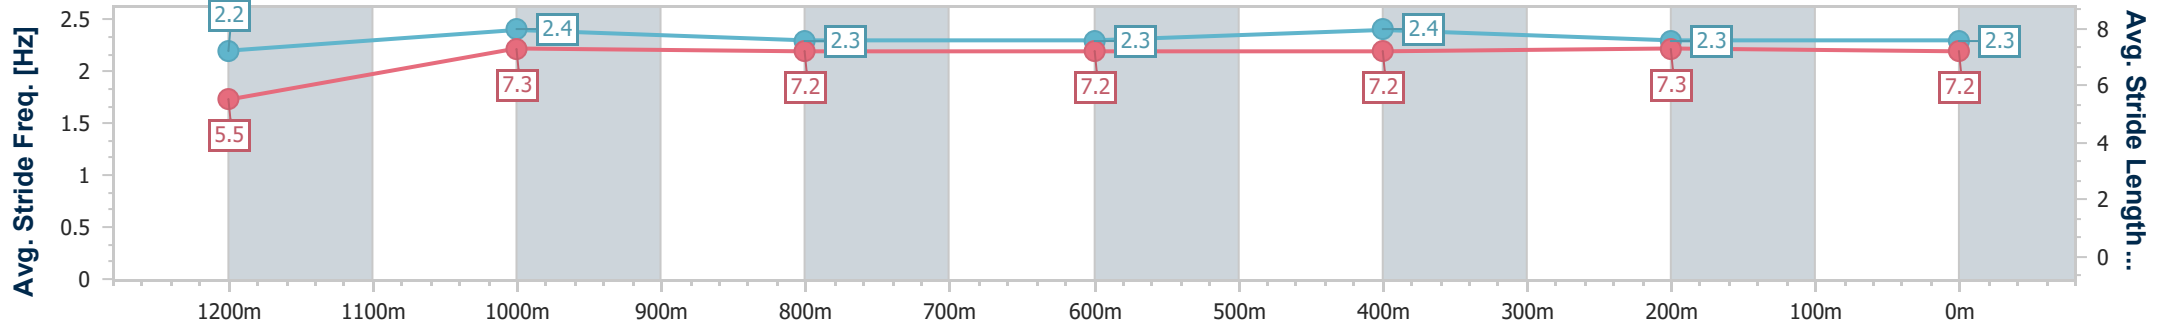

- [] Ranking at each section and finish
- .-.- No data available at this section
- NA No data available

Horse/Jockey Name	Human Touch
Final Rank	7
Fastest Section Time (Section)	0:08.32 (Overall)
Top Speed [km/h] (Section)	64.6 (1200m)
Race State	Finished

Toowoomba QLD Professional
 Race 1: HAYNES - THINK PEOPLE THINK HAYNES
 BENCHMARK 62 Handicap - 1300m

18 November 2023 - 17:20

Track Rating: Good 4 , Weather: Fine, Rail Position: +5m Entire

Section	Overall	1200m	1000m	800m	600m	400m	200m
Section Times	1:20.22 [7] (0:08.32)	1:11.90 [4] (0:11.44)	1:00.46 [5] (0:12.08)	0:48.38 [7] (0:12.37)	0:36.01 [8] (0:12.19)	0:23.82 [8] (0:11.79)	0:12.03 [8] (0:12.03)
Average Speed [km/h]	43.5	63.0	60.8	59.5	60.7	61.4	59.8
Top Speed [km/h]	62.5	64.6	63.9	60.4	62.2	62.4	61.1
Avg. Dist. to Rail [m]	7.4	3.5	5.0	6.5	5.8	1.4	1.6
Avg. Stride Freq. [Hz]	2.2	2.4	2.3	2.3	2.4	2.3	2.3
Avg. Stride Length [m]	5.5	7.3	7.2	7.2	7.2	7.3	7.2