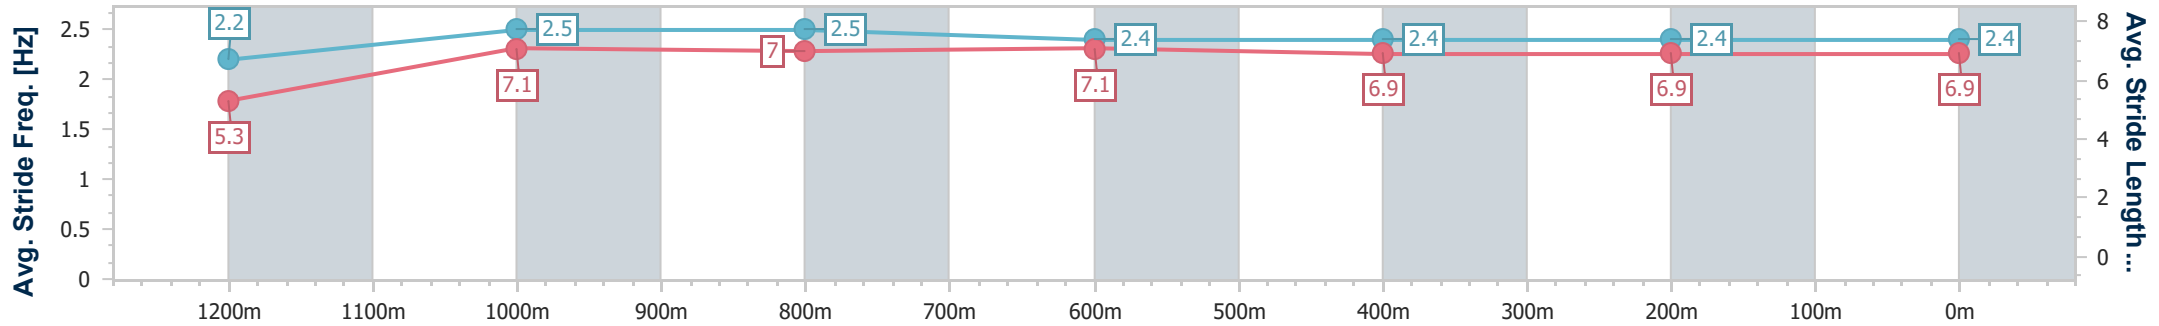

Toowoomba QLD Professional
 Race 1: HAYNES - THINK PEOPLE THINK HAYNES
 BENCHMARK 62 Handicap - 1300m

18 November 2023 - 17:20

Track Rating: Good 4 , Weather: Fine, Rail Position: +5m Entire

Section	Overall	1200m	1000m	800m	600m	400m	200m
Section Times	1:20.25 [8] (0:08.26)	1:11.99 [3] (0:11.37)	1:00.62 [3] (0:11.92)	0:48.70 [4] (0:12.23)	0:36.47 [4] (0:12.22)	0:24.25 [6] (0:12.14)	0:12.11 [6] (0:12.11)
Average Speed [km/h]	43.9	63.5	61.4	59.7	60.1	59.8	59.5
Top Speed [km/h]	60.2	66.7	63.1	60.7	61.2	61.2	61.9
Avg. Dist. to Rail [m]	6.3	4.5	4.6	4.5	3.5	2.3	3.6
Avg. Stride Freq. [Hz]	2.2	2.4	2.3	2.3	2.3	2.3	2.2
Avg. Stride Length [m]	5.6	7.4	7.5	7.3	7.2	7.1	7.3

- [] Ranking at each section and finish
- .-.- No data available at this section
- NA No data available

Horse/Jockey Name	Our Top Shelf
Final Rank	9
Fastest Section Time (Section)	0:08.52 (Overall)
Top Speed [km/h] (Section)	66.0 (1200m)
Race State	Finished

Toowoomba QLD Professional
 Race 1: HAYNES - THINK PEOPLE THINK HAYNES
 BENCHMARK 62 Handicap - 1300m

18 November 2023 - 17:20

Track Rating: Good 4 , Weather: Fine, Rail Position: +5m Entire

Section	Overall	1200m	1000m	800m	600m	400m	200m
Section Times	1:20.30 [9] (0:08.52)	1:11.78 [5] (0:11.33)	1:00.45 [6] (0:11.92)	0:48.53 [6] (0:12.23)	0:36.30 [6] (0:12.12)	0:24.18 [7] (0:12.03)	0:12.15 [7] (0:12.15)
Average Speed [km/h]	42.3	63.8	61.5	59.8	60.5	60.5	59.1
Top Speed [km/h]	61.7	66.0	63.7	61.0	61.6	61.9	60.3
Avg. Dist. to Rail [m]	5.9	4.6	5.1	4.5	3.8	3.1	3.3
Avg. Stride Freq. [Hz]	2.2	2.5	2.5	2.4	2.4	2.4	2.4
Avg. Stride Length [m]	5.3	7.1	7.0	7.1	6.9	6.9	6.9

- [] Ranking at each section and finish
- .-.- No data available at this section
- NA No data available