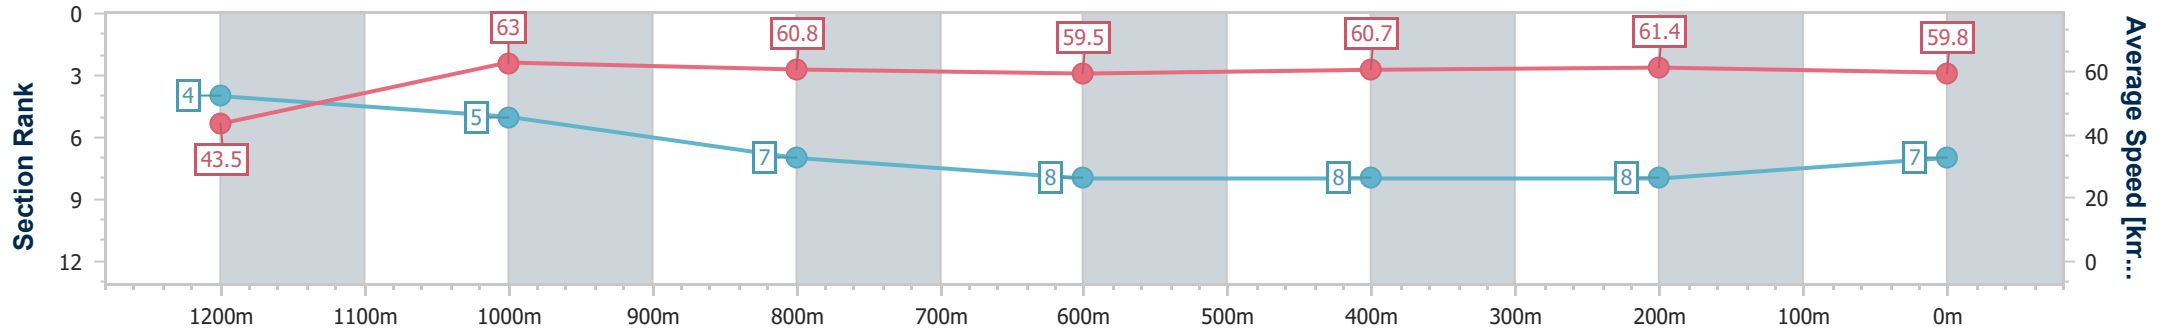

Horse/Jockey Name	Human Touch
Final Rank	7
Fastest Section Time (Section)	0:08.32 (Overall)
Top Speed [km/h] (Section)	64.6 (1200m)
Race State	Finished

Toowoomba QLD Professional
Race 1: HAYNES - THINK PEOPLE THINK HAYNES
BENCHMARK 62 Handicap - 1300m

18 November 2023 - 17:20

Track Rating: Good 4 , Weather: Fine, Rail Position: +5m Entire

Section	Overall	1200m	1000m	800m	600m	400m	200m
Section Times	1:20.22 [7] (0:08.32)	1:11.90 [4] (0:11.44)	1:00.46 [5] (0:12.08)	0:48.38 [7] (0:12.37)	0:36.01 [8] (0:12.19)	0:23.82 [8] (0:11.79)	0:12.03 [8] (0:12.03)
Average Speed [km/h]	43.5	63.0	60.8	59.5	60.7	61.4	59.8
Top Speed [km/h]	62.5	64.6	63.9	60.4	62.2	62.4	61.1
Avg. Dist. to Rail [m]	7.4	3.5	5.0	6.5	5.8	1.4	1.6
Avg. Stride Freq. [Hz]	2.2	2.4	2.3	2.3	2.4	2.3	2.3
Avg. Stride Length [m]	5.5	7.3	7.2	7.2	7.2	7.3	7.2

- [ ] Ranking at each section and finish
- -.-.- No data available at this section
- NA No data available