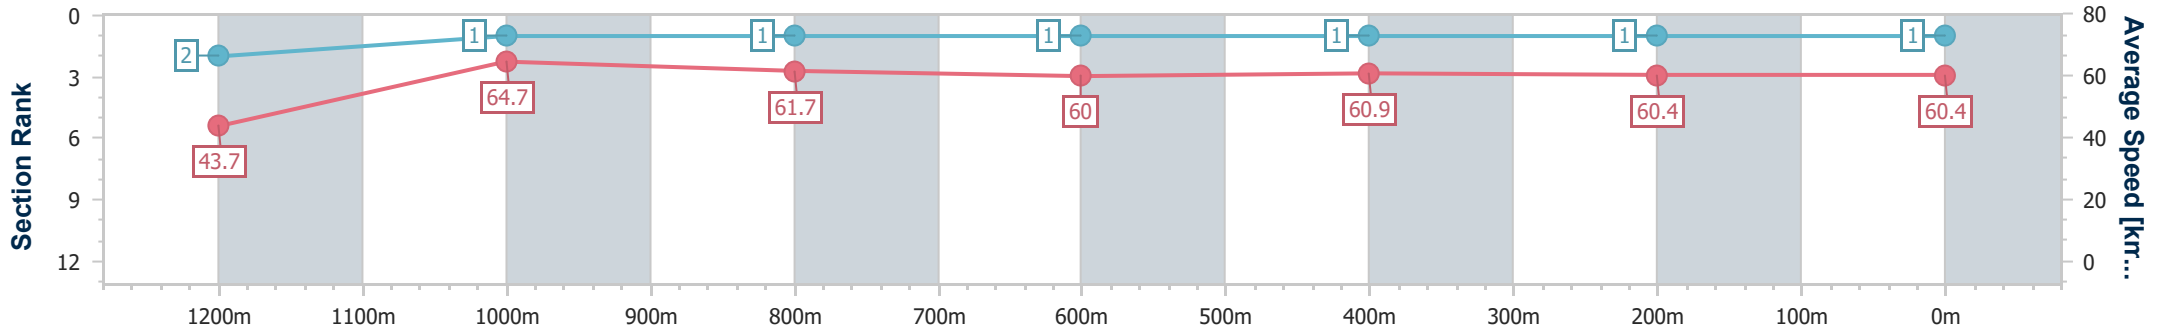

18 November 2023 - 17:20

Track Rating: Good 4 , Weather: Fine, Rail Position: +5m Entire

Section	Overall	1200m	1000m	800m	600m	400m	200m
Section Times	1:18.90 [1] (0:08.21)	1:10.69 [2] (0:11.12)	0:59.57 [1] (0:11.79)	0:47.78 [1] (0:12.10)	0:35.68 [1] (0:11.84)	0:23.84 [1] (0:11.94)	0:11.90 [1] (0:11.90)
Average Speed [km/h]	43.7	64.7	61.7	60.0	60.9	60.4	60.4
Top Speed [km/h]	63.3	66.3	64.1	61.0	62.0	61.8	61.6
Avg. Dist. to Rail [m]	4.0	1.9	2.2	2.1	0.6	0.4	0.6
Avg. Stride Freq. [Hz]	2.2	2.3	2.3	2.2	2.3	2.3	2.2
Avg. Stride Length [m]	5.6	7.7	7.6	7.5	7.4	7.3	7.4