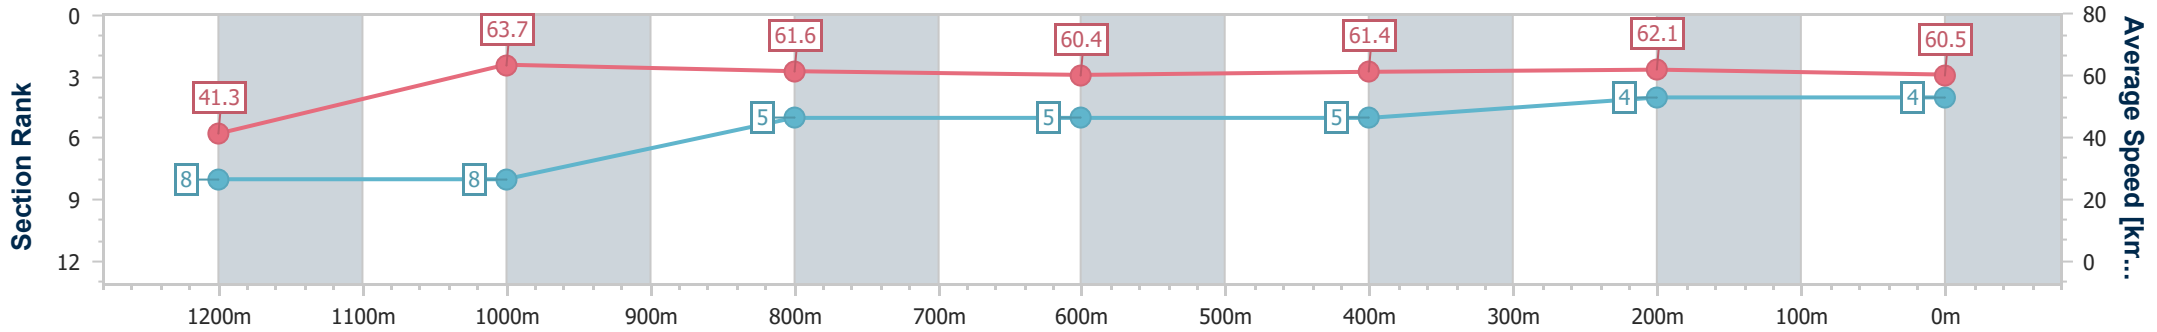

Horse/Jockey Name	Union Spirit
Final Rank	4
Fastest Section Time (Section)	0:08.70 (Overall)
Top Speed [km/h] (Section)	65.5 (1200m)
Race State	Finished

Toowoomba QLD Professional
Race 1: HAYNES - THINK PEOPLE THINK HAYNES
BENCHMARK 62 Handicap - 1300m

18 November 2023 - 17:20

Track Rating: Good 4 , Weather: Fine, Rail Position: +5m Entire

Section	Overall	1200m	1000m	800m	600m	400m	200m
Section Times	1:19.46 [4] (0:08.70)	1:10.76 [8] (0:11.32)	0:59.44 [8] (0:11.72)	0:47.72 [5] (0:12.05)	0:35.67 [5] (0:12.04)	0:23.63 [5] (0:11.77)	0:11.86 [4] (0:11.86)
Average Speed [km/h]	41.3	63.7	61.6	60.4	61.4	62.1	60.5
Top Speed [km/h]	63.8	65.5	64.4	61.9	62.8	63.4	62.4
Avg. Dist. to Rail [m]	2.5	0.3	0.8	4.3	4.6	4.0	3.3
Avg. Stride Freq. [Hz]	2.2	2.4	2.4	2.3	2.4	2.4	2.4
Avg. Stride Length [m]	5.2	7.3	7.2	7.3	7.2	7.2	7.1

- [ ] Ranking at each section and finish
- -.-.- No data available at this section
- NA No data available