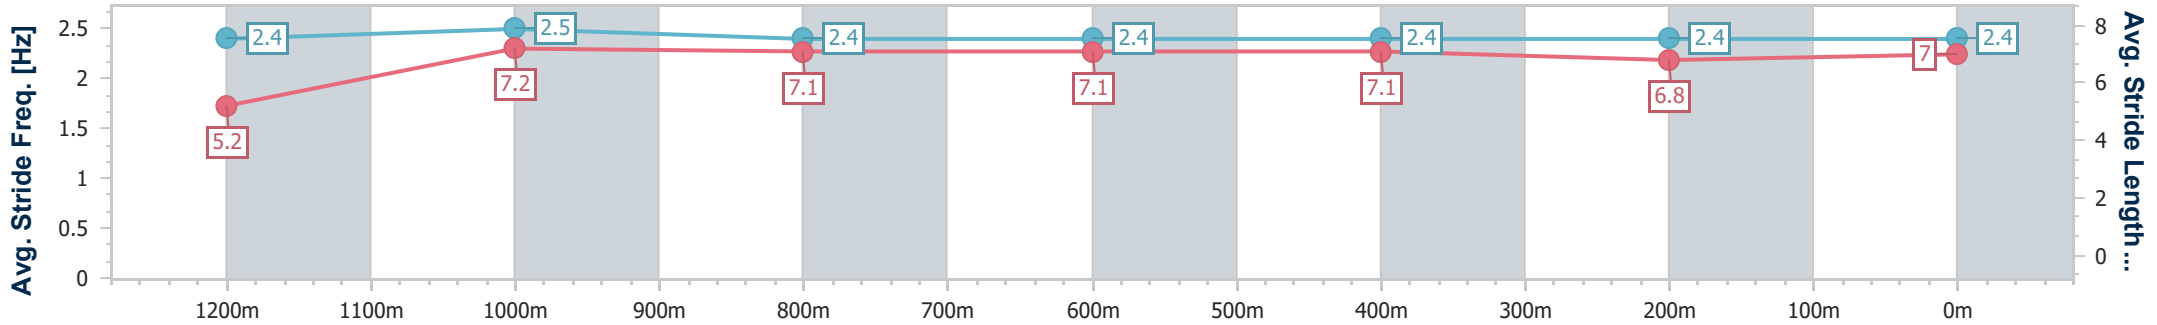

Horse/Jockey Name	Marcada
Final Rank	3
Fastest Section Time (Section)	0:08.13 (Overall)
Top Speed [km/h] (Section)	65.8 (1200m)
Race State	Finished

Toowoomba QLD Professional
Race 1: HAYNES - THINK PEOPLE THINK HAYNES
BENCHMARK 62 Handicap - 1300m

18 November 2023 - 17:20

Track Rating: Good 4 , Weather: Fine, Rail Position: +5m Entire

Section	Overall	1200m	1000m	800m	600m	400m	200m
Section Times	1:19.41 [3] (0:08.13)	1:11.28 [1] (0:11.24)	1:00.04 [2] (0:11.90)	0:48.14 [2] (0:12.06)	0:36.08 [2] (0:11.88)	0:24.20 [2] (0:12.20)	0:12.00 [3] (0:12.00)
Average Speed [km/h]	44.2	64.3	61.2	60.3	61.0	59.5	60.1
Top Speed [km/h]	63.3	65.8	64.2	61.5	62.4	61.0	60.8
Avg. Dist. to Rail [m]	6.2	2.5	2.6	3.0	1.8	2.3	2.0
Avg. Stride Freq. [Hz]	2.4	2.5	2.4	2.4	2.4	2.4	2.4
Avg. Stride Length [m]	5.2	7.2	7.1	7.1	7.1	6.8	7.0

- [ ] Ranking at each section and finish
- -.-.- No data available at this section
- NA No data available