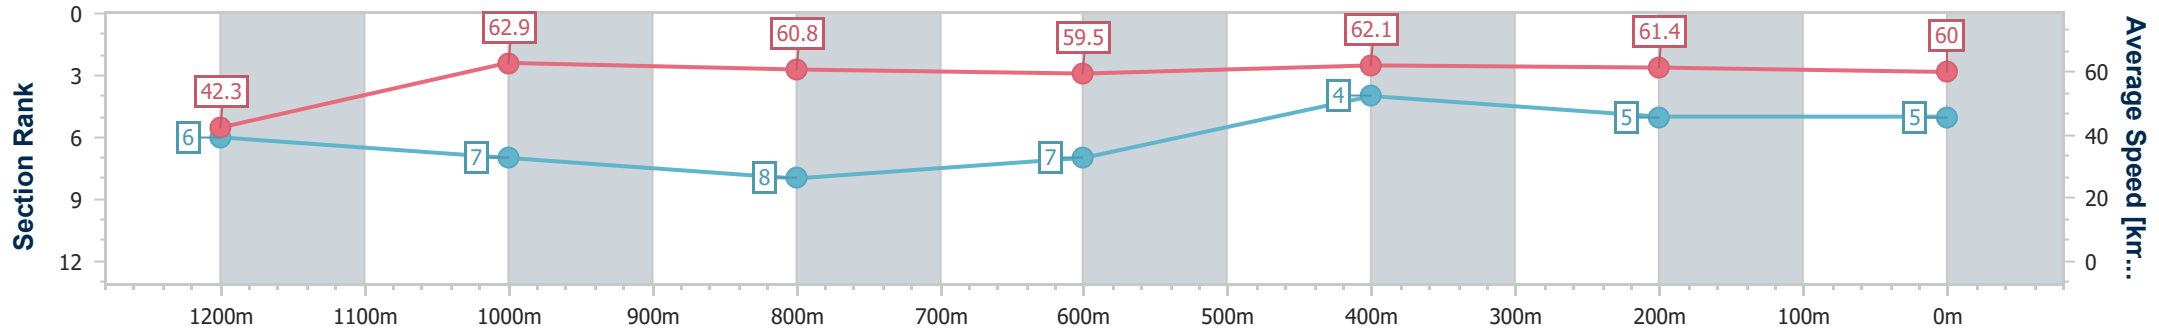

Horse/Jockey Name	Dragon Pins
Final Rank	5
Fastest Section Time (Section)	0:08.54 (Overall)
Top Speed [km/h] (Section)	65.2 (1200m)
Race State	Finished

Toowoomba QLD Professional
Race 1: HAYNES - THINK PEOPLE THINK HAYNES
BENCHMARK 62 Handicap - 1300m

18 November 2023 - 17:20

Track Rating: Good 4 , Weather: Fine, Rail Position: +5m Entire

Section	Overall	1200m	1000m	800m	600m	400m	200m
Section Times	1:19.60 [5] (0:08.54)	1:11.06 [6] (0:11.45)	0:59.61 [7] (0:11.97)	0:47.64 [8] (0:12.17)	0:35.47 [7] (0:11.68)	0:23.79 [4] (0:11.83)	0:11.96 [5]
Average Speed [km/h]	42.3	62.9	60.8	59.5	62.1	61.4	60.0
Top Speed [km/h]	59.7	65.2	62.2	61.4	63.3	62.6	61.4
Avg. Dist. to Rail [m]	4.2	3.1	2.5	1.7	1.3	1.4	0.1
Avg. Stride Freq. [Hz]	2.1	2.4	2.3	2.3	2.4	2.4	2.3
Avg. Stride Length [m]	5.6	7.3	7.4	7.3	7.3	7.2	7.2

- [ ] Ranking at each section and finish
- -.-.- No data available at this section
- NA No data available