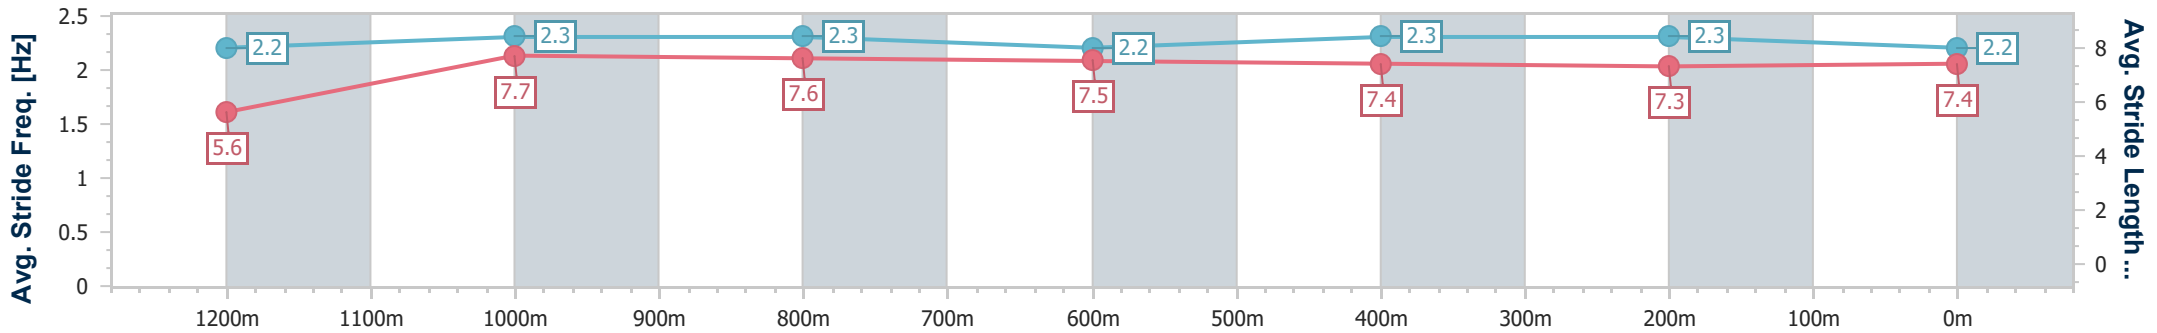

18 November 2023 - 17:20

Track Rating: Good 4 , Weather: Fine, Rail Position: +5m Entire

Section	Overall	1200m	1000m	800m	600m	400m	200m
Section Times	1:18.90 [1] (0:08.21)	1:10.69 [2] (0:11.12)	0:59.57 [1] (0:11.79)	0:47.78 [1] (0:12.10)	0:35.68 [1] (0:11.84)	0:23.84 [1] (0:11.94)	0:11.90 [1] (0:11.90)
Average Speed [km/h]	43.7	64.7	61.7	60.0	60.9	60.4	60.4
Top Speed [km/h]	63.3	66.3	64.1	61.0	62.0	61.8	61.6
Avg. Dist. to Rail [m]	4.0	1.9	2.2	2.1	0.6	0.4	0.6
Avg. Stride Freq. [Hz]	2.2	2.3	2.3	2.2	2.3	2.3	2.2
Avg. Stride Length [m]	5.6	7.7	7.6	7.5	7.4	7.3	7.4