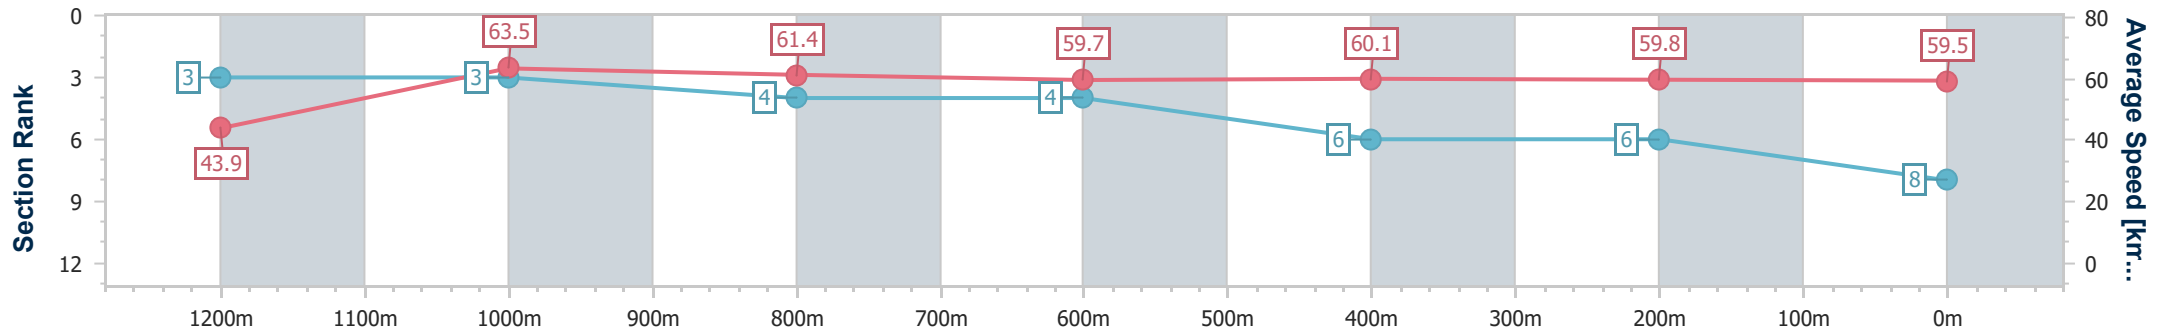

Horse/Jockey Name	By the Law
Final Rank	8
Fastest Section Time (Section)	0:08.26 (Overall)
Top Speed [km/h] (Section)	66.7 (1200m)
Race State	Finished

Toowoomba QLD Professional
Race 1: HAYNES - THINK PEOPLE THINK HAYNES
BENCHMARK 62 Handicap - 1300m

18 November 2023 - 17:20

Track Rating: Good 4 , Weather: Fine, Rail Position: +5m Entire

Section	Overall	1200m	1000m	800m	600m	400m	200m
Section Times	1:20.25 [8] (0:08.26)	1:11.99 [3] (0:11.37)	1:00.62 [3] (0:11.92)	0:48.70 [4] (0:12.23)	0:36.47 [4] (0:12.22)	0:24.25 [6] (0:12.14)	0:12.11 [6] (0:12.11)
Average Speed [km/h]	43.9	63.5	61.4	59.7	60.1	59.8	59.5
Top Speed [km/h]	60.2	66.7	63.1	60.7	61.2	61.2	61.9
Avg. Dist. to Rail [m]	6.3	4.5	4.6	4.5	3.5	2.3	3.6
Avg. Stride Freq. [Hz]	2.2	2.4	2.3	2.3	2.3	2.3	2.2
Avg. Stride Length [m]	5.6	7.4	7.5	7.3	7.2	7.1	7.3

- [ ] Ranking at each section and finish
- -.-.- No data available at this section
- NA No data available