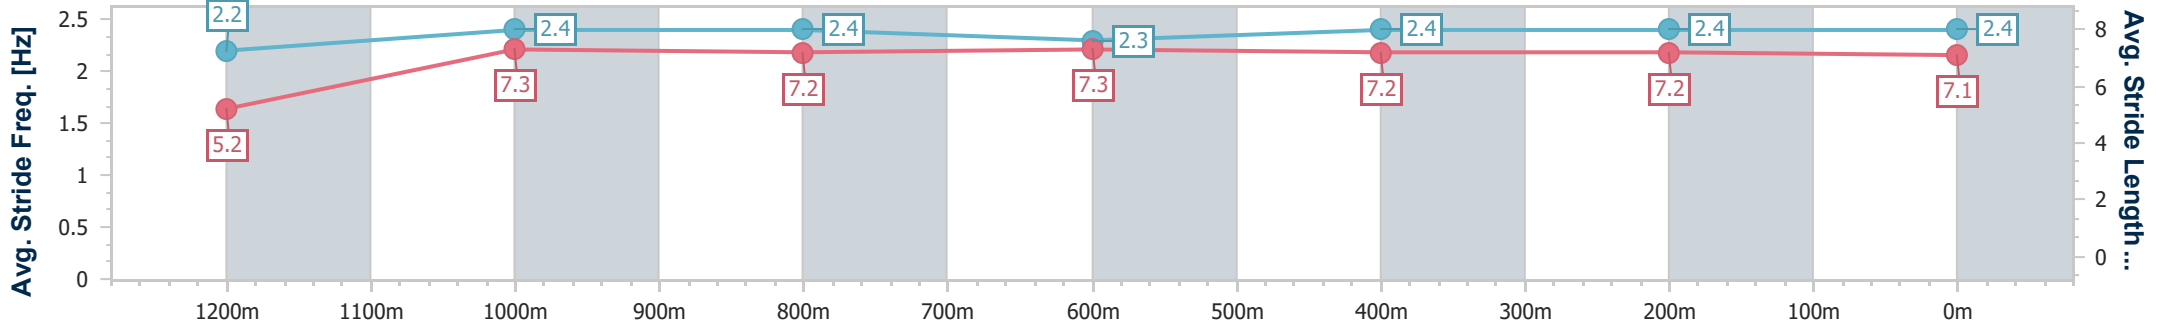

Horse/Jockey Name	Union Spirit
Final Rank	4
Fastest Section Time (Section)	0:08.70 (Overall)
Top Speed [km/h] (Section)	65.5 (1200m)
Race State	Finished

Toowoomba QLD Professional
Race 1: HAYNES - THINK PEOPLE THINK HAYNES
BENCHMARK 62 Handicap - 1300m

18 November 2023 - 17:20

Track Rating: Good 4 , Weather: Fine, Rail Position: +5m Entire

Section	Overall	1200m	1000m	800m	600m	400m	200m
Section Times	1:19.46 [4] (0:08.70)	1:10.76 [8] (0:11.32)	0:59.44 [8] (0:11.72)	0:47.72 [5] (0:12.05)	0:35.67 [5] (0:12.04)	0:23.63 [5] (0:11.77)	0:11.86 [4] (0:11.86)
Average Speed [km/h]	41.3	63.7	61.6	60.4	61.4	62.1	60.5
Top Speed [km/h]	63.8	65.5	64.4	61.9	62.8	63.4	62.4
Avg. Dist. to Rail [m]	2.5	0.3	0.8	4.3	4.6	4.0	3.3
Avg. Stride Freq. [Hz]	2.2	2.4	2.4	2.3	2.4	2.4	2.4
Avg. Stride Length [m]	5.2	7.3	7.2	7.3	7.2	7.2	7.1

- [ ] Ranking at each section and finish
- -.-.- No data available at this section
- NA No data available