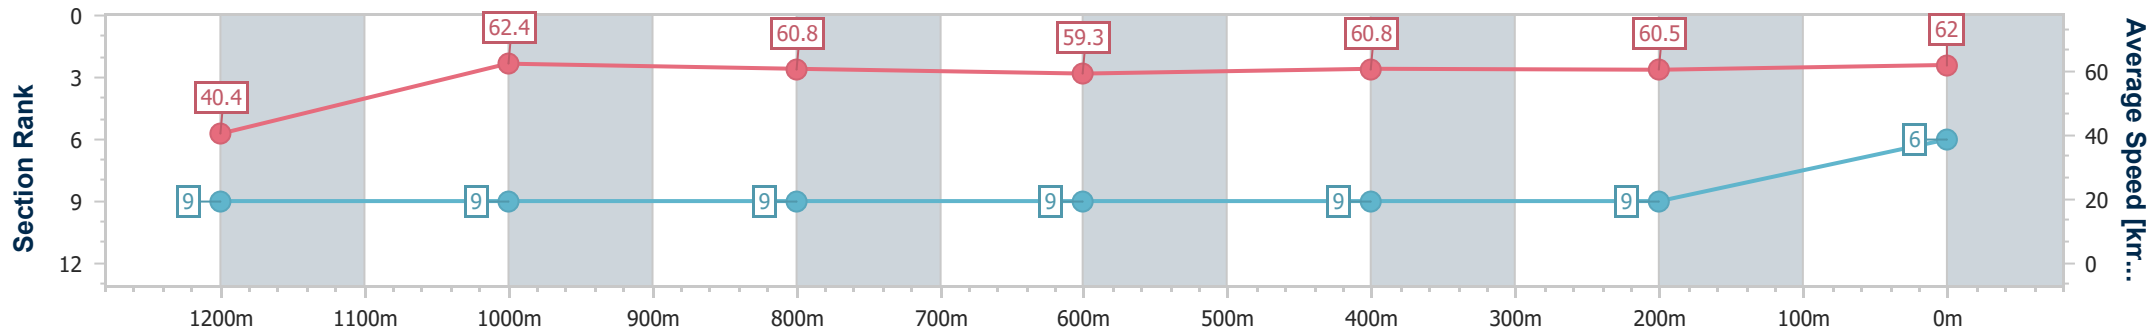

Horse/Jockey Name	Artful Girl
Final Rank	6
Fastest Section Time (Section)	0:08.93 (Overall)
Top Speed [km/h] (Section)	64.1 (1200m)
Race State	Finished

Toowoomba QLD Professional
Race 1: HAYNES - THINK PEOPLE THINK HAYNES
BENCHMARK 62 Handicap - 1300m

18 November 2023 - 17:20

Track Rating: Good 4 , Weather: Fine, Rail Position: +5m Entire

Section	Overall	1200m	1000m	800m	600m	400m	200m
Section Times	1:20.00 [6] (0:08.93)	1:11.07 [9] (0:11.53)	0:59.54 [9] (0:11.95)	0:47.59 [9] (0:12.16)	0:35.43 [9] (0:11.86)	0:23.57 [9] (0:11.95)	0:11.62 [9] (0:11.62)
Average Speed [km/h]	40.4	62.4	60.8	59.3	60.8	60.5	62.0
Top Speed [km/h]	59.6	64.1	63.5	61.0	62.2	62.0	62.8
Avg. Dist. to Rail [m]	5.9	2.3	1.5	1.2	0.2	1.1	0.5
Avg. Stride Freq. [Hz]	1.9	2.3	2.2	2.2	2.2	2.2	2.2
Avg. Stride Length [m]	5.7	7.7	7.6	7.5	7.6	7.5	7.7

- [ ] Ranking at each section and finish
- -.-.- No data available at this section
- NA No data available