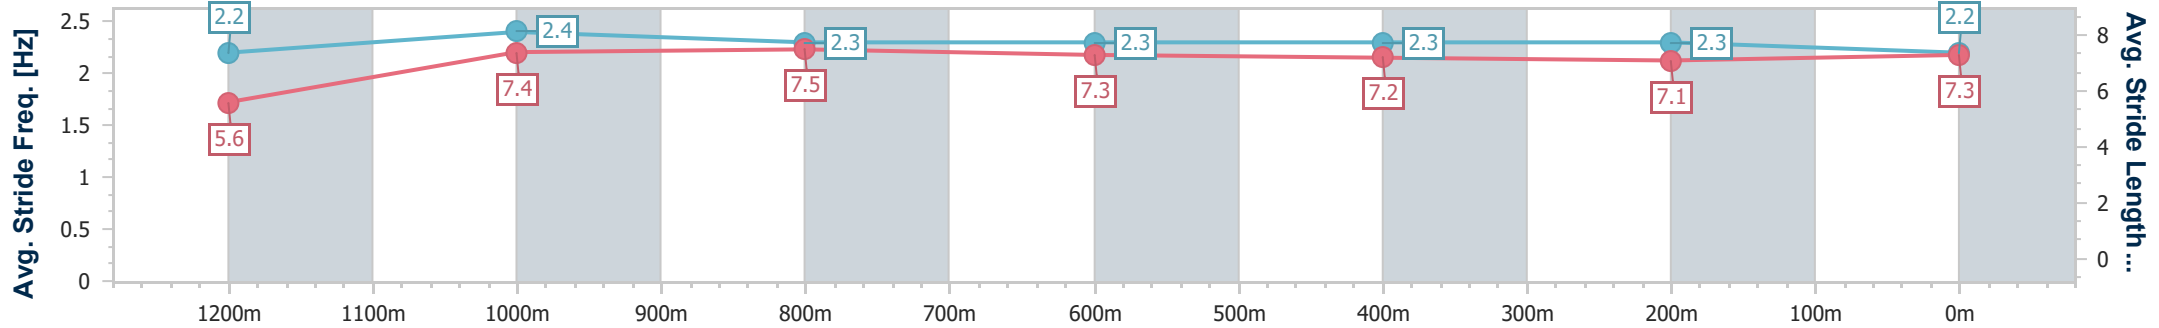

Toowoomba QLD Professional
 Race 1: HAYNES - THINK PEOPLE THINK HAYNES
 BENCHMARK 62 Handicap - 1300m

18 November 2023 - 17:20

Track Rating: Good 4 , Weather: Fine, Rail Position: +5m Entire

Section	Overall	1200m	1000m	800m	600m	400m	200m
Section Times	1:20.22 [7] (0:08.32)	1:11.90 [4] (0:11.44)	1:00.46 [5] (0:12.08)	0:48.38 [7] (0:12.37)	0:36.01 [8] (0:12.19)	0:23.82 [8] (0:11.79)	0:12.03 [8] (0:12.03)
Average Speed [km/h]	43.5	63.0	60.8	59.5	60.7	61.4	59.8
Top Speed [km/h]	62.5	64.6	63.9	60.4	62.2	62.4	61.1
Avg. Dist. to Rail [m]	7.4	3.5	5.0	6.5	5.8	1.4	1.6
Avg. Stride Freq. [Hz]	2.2	2.4	2.3	2.3	2.4	2.3	2.3
Avg. Stride Length [m]	5.5	7.3	7.2	7.2	7.2	7.3	7.2

- [] Ranking at each section and finish
- .-.- No data available at this section
- NA No data available

Horse/Jockey Name	By the Law
Final Rank	8
Fastest Section Time (Section)	0:08.26 (Overall)
Top Speed [km/h] (Section)	66.7 (1200m)
Race State	Finished

Toowoomba QLD Professional
 Race 1: HAYNES - THINK PEOPLE THINK HAYNES
 BENCHMARK 62 Handicap - 1300m

18 November 2023 - 17:20

Track Rating: Good 4 , Weather: Fine, Rail Position: +5m Entire

Section	Overall	1200m	1000m	800m	600m	400m	200m
Section Times	1:20.25 [8] (0:08.26)	1:11.99 [3] (0:11.37)	1:00.62 [3] (0:11.92)	0:48.70 [4] (0:12.23)	0:36.47 [4] (0:12.22)	0:24.25 [6] (0:12.14)	0:12.11 [6] (0:12.11)
Average Speed [km/h]	43.9	63.5	61.4	59.7	60.1	59.8	59.5
Top Speed [km/h]	60.2	66.7	63.1	60.7	61.2	61.2	61.9
Avg. Dist. to Rail [m]	6.3	4.5	4.6	4.5	3.5	2.3	3.6
Avg. Stride Freq. [Hz]	2.2	2.4	2.3	2.3	2.3	2.3	2.2
Avg. Stride Length [m]	5.6	7.4	7.5	7.3	7.2	7.1	7.3