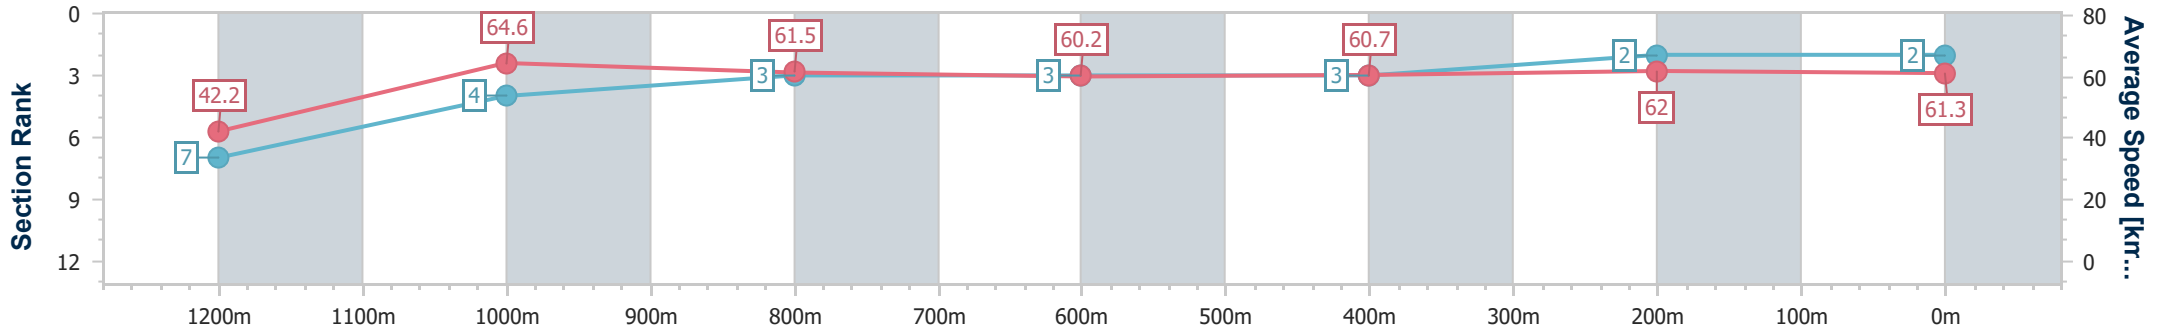

Horse/Jockey Name	Prepotent
Final Rank	2
Fastest Section Time (Section)	0:08.57 (Overall)
Top Speed [km/h] (Section)	66.5 (1200m)
Race State	Finished

Toowoomba QLD Professional
Race 1: HAYNES - THINK PEOPLE THINK HAYNES
BENCHMARK 62 Handicap - 1300m

18 November 2023 - 17:20

Track Rating: Good 4 , Weather: Fine, Rail Position: +5m Entire

Section	Overall	1200m	1000m	800m	600m	400m	200m
Section Times	1:18.98 [2] (0:08.57)	1:10.41 [7] (0:11.14)	0:59.27 [4] (0:11.72)	0:47.55 [3] (0:12.01)	0:35.54 [3] (0:12.04)	0:23.50 [3] (0:11.74)	0:11.76 [2] (0:11.76)
Average Speed [km/h]	42.2	64.6	61.5	60.2	60.7	62.0	61.3
Top Speed [km/h]	61.6	66.5	63.6	60.6	62.6	63.4	62.0
Avg. Dist. to Rail [m]	2.0	0.5	0.3	1.1	3.0	4.2	1.0
Avg. Stride Freq. [Hz]	2.2	2.4	2.3	2.3	2.3	2.4	2.3
Avg. Stride Length [m]	5.3	7.7	7.4	7.3	7.4	7.3	7.3

- [ ] Ranking at each section and finish
- -.-.- No data available at this section
- NA No data available