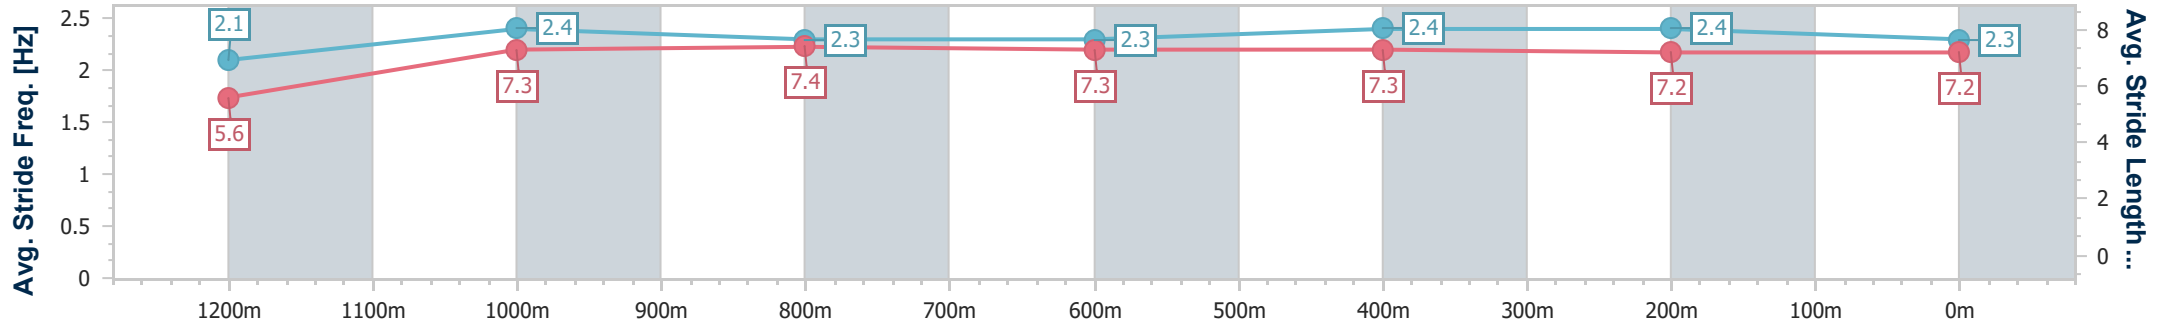

Horse/Jockey Name	Dragon Pins
Final Rank	5
Fastest Section Time (Section)	0:08.54 (Overall)
Top Speed [km/h] (Section)	65.2 (1200m)
Race State	Finished

Toowoomba QLD Professional
Race 1: HAYNES - THINK PEOPLE THINK HAYNES
BENCHMARK 62 Handicap - 1300m

18 November 2023 - 17:20

Track Rating: Good 4 , Weather: Fine, Rail Position: +5m Entire

Section	Overall	1200m	1000m	800m	600m	400m	200m
Section Times	1:19.60 [5] (0:08.54)	1:11.06 [6] (0:11.45)	0:59.61 [7] (0:11.97)	0:47.64 [8] (0:12.17)	0:35.47 [7] (0:11.68)	0:23.79 [4] (0:11.83)	0:11.96 [5]
Average Speed [km/h]	42.3	62.9	60.8	59.5	62.1	61.4	60.0
Top Speed [km/h]	59.7	65.2	62.2	61.4	63.3	62.6	61.4
Avg. Dist. to Rail [m]	4.2	3.1	2.5	1.7	1.3	1.4	0.1
Avg. Stride Freq. [Hz]	2.1	2.4	2.3	2.3	2.4	2.4	2.3
Avg. Stride Length [m]	5.6	7.3	7.4	7.3	7.3	7.2	7.2

- [ ] Ranking at each section and finish
- -.-.- No data available at this section
- NA No data available