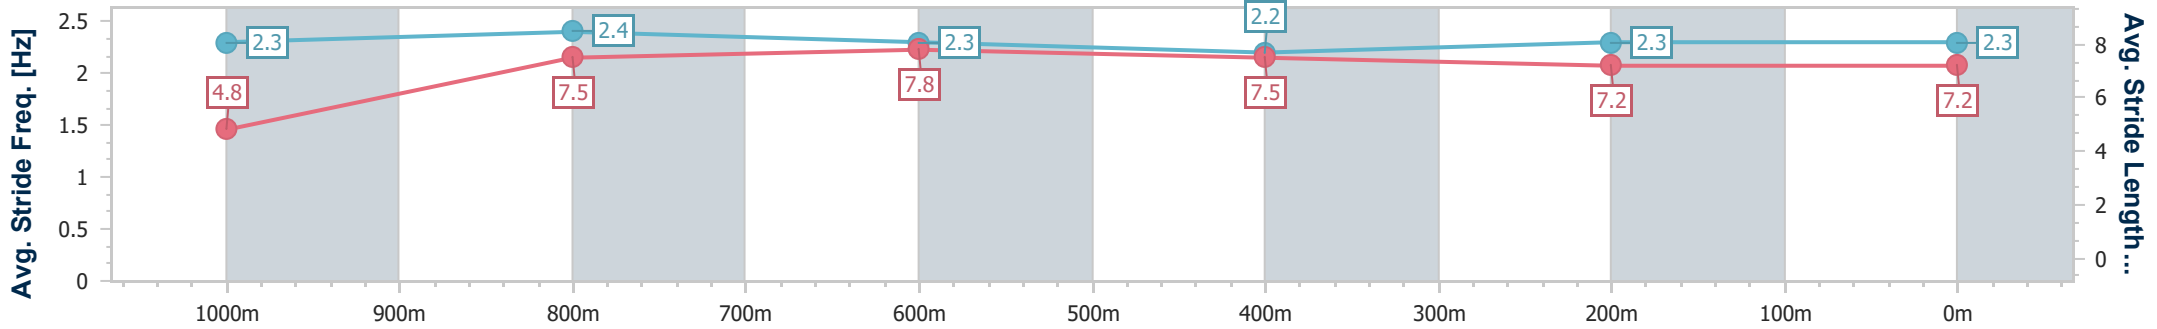

Toowoomba QLD Professional

Race 5: SPIRIT OF ASHLEIGH Maiden Handicap - 1100m

18 November 2023 - 19:54

Track Rating: Good 4 , Weather: Fine , Rail Position: +5m Entire

Section	Overall	1000m	800m	600m	400m	200m
Section Times	1:07.73 [1] (0:09.14)	0:58.59 [5] (0:10.93)	0:47.66 [4] (0:11.43)	0:36.23 [3] (0:11.98)	0:24.25 [3] (0:12.01)	0:12.24 [1] (0:12.24)
Average Speed [km/h]	39.4	66.1	63.2	60.1	60.2	58.9
Top Speed [km/h]	67.1	68.3	65.3	61.6	61.4	60.0
Avg. Dist. to Rail [m]	8.5	2.3	0.6	0.4	1.2	1.1
Avg. Stride Freq. [Hz]	2.3	2.4	2.3	2.2	2.3	2.3
Avg. Stride Length [m]	4.8	7.5	7.8	7.5	7.2	7.2