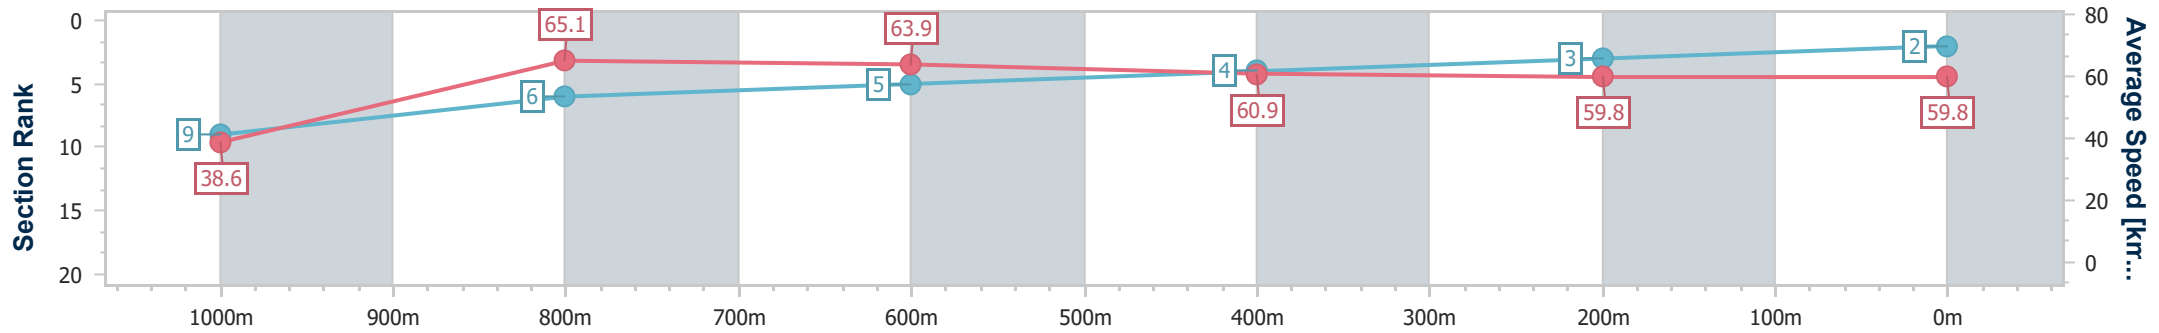

Toowoomba QLD Professional

Race 5: SPIRIT OF ASHLEIGH Maiden Handicap - 1100m

18 November 2023 - 19:54

Track Rating: Good 4 , Weather: Fine , Rail Position: +5m Entire

Section	Overall	1000m	800m	600m	400m	200m
Section Times	1:07.76 [2] (0:09.38)	0:58.38 [9] (0:11.10)	0:47.28 [6] (0:11.29)	0:35.99 [5] (0:11.89)	0:24.10 [4] (0:12.08)	0:12.02 [3] (0:12.02)
Average Speed [km/h]	38.6	65.1	63.9	60.9	59.8	59.8
Top Speed [km/h]	63.1	66.5	65.8	63.6	61.3	61.4
Avg. Dist. to Rail [m]	6.3	1.7	0.6	0.9	1.7	1.8
Avg. Stride Freq. [Hz]	2.2	2.4	2.4	2.3	2.4	2.3
Avg. Stride Length [m]	4.8	7.4	7.4	7.3	7.0	7.2