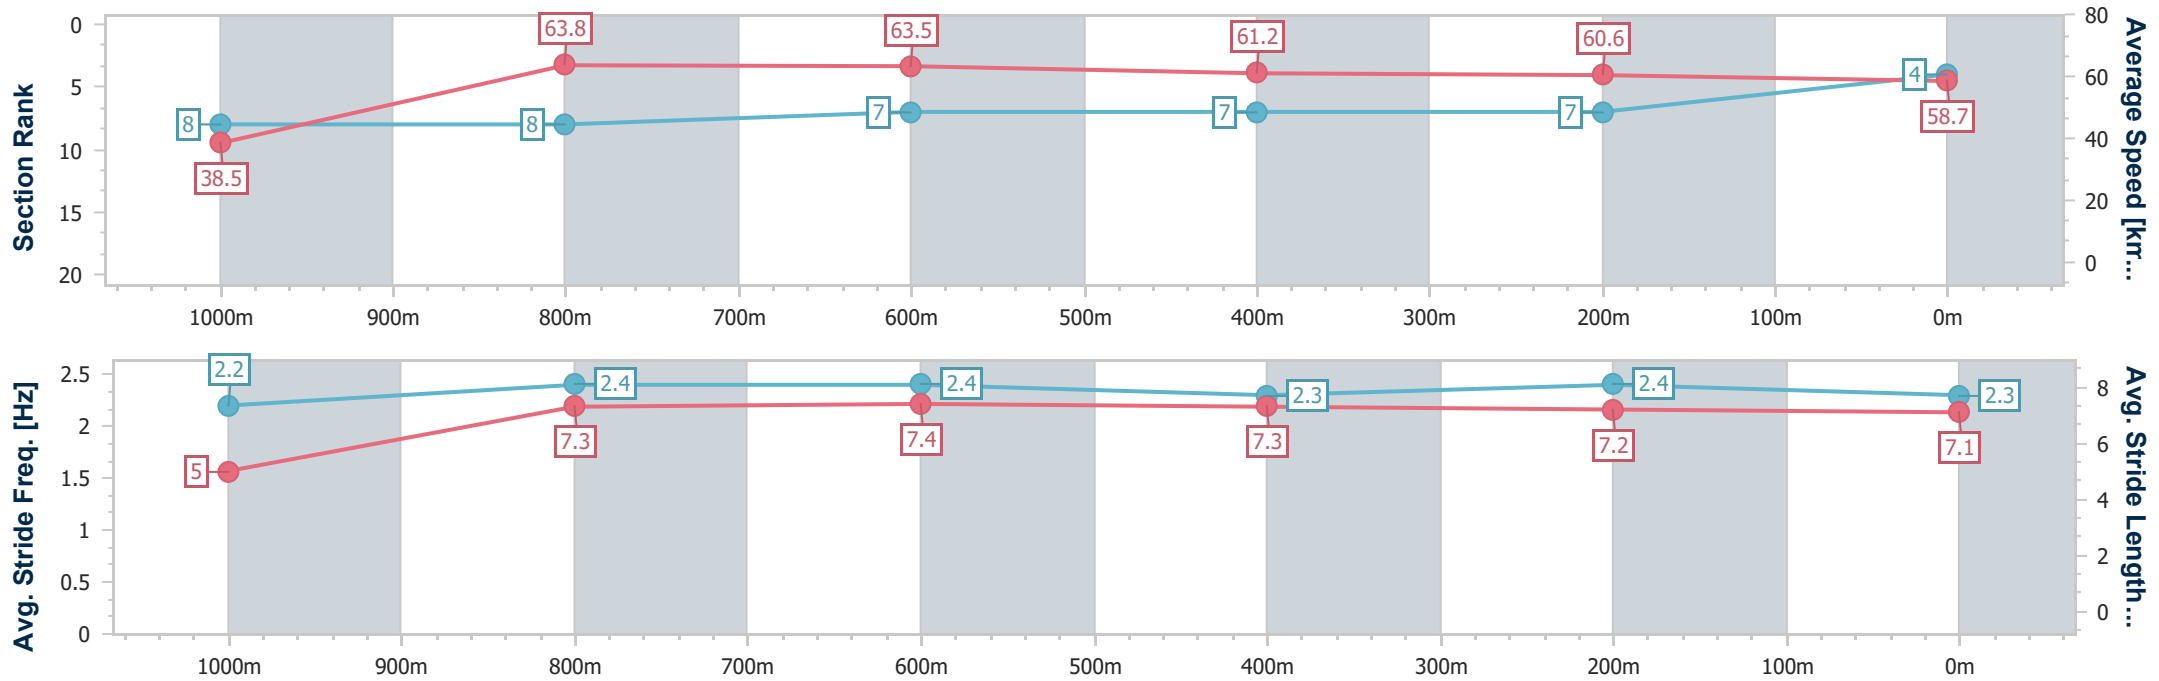

Toowoomba QLD Professional

Race 5: SPIRIT OF ASHLEIGH Maiden Handicap - 1100m

18 November 2023 - 19:54

Track Rating: Good 4 , Weather: Fine , Rail Position: +5m Entire

Section	Overall	1000m	800m	600m	400m	200m
Section Times	1:08.19 [4] (0:09.36)	0:58.83 [8] (0:11.38)	0:47.45 [8] (0:11.36)	0:36.09 [7] (0:11.87)	0:24.22 [7] (0:11.96)	0:12.26 [7] (0:12.26)
Average Speed [km/h]	38.5	63.8	63.5	61.2	60.6	58.7
Top Speed [km/h]	62.5	65.6	66.0	62.3	62.5	59.9
Avg. Dist. to Rail [m]	4.2	1.7	0.8	1.4	3.0	5.0
Avg. Stride Freq. [Hz]	2.2	2.4	2.4	2.3	2.4	2.3
Avg. Stride Length [m]	5.0	7.3	7.4	7.3	7.2	7.1