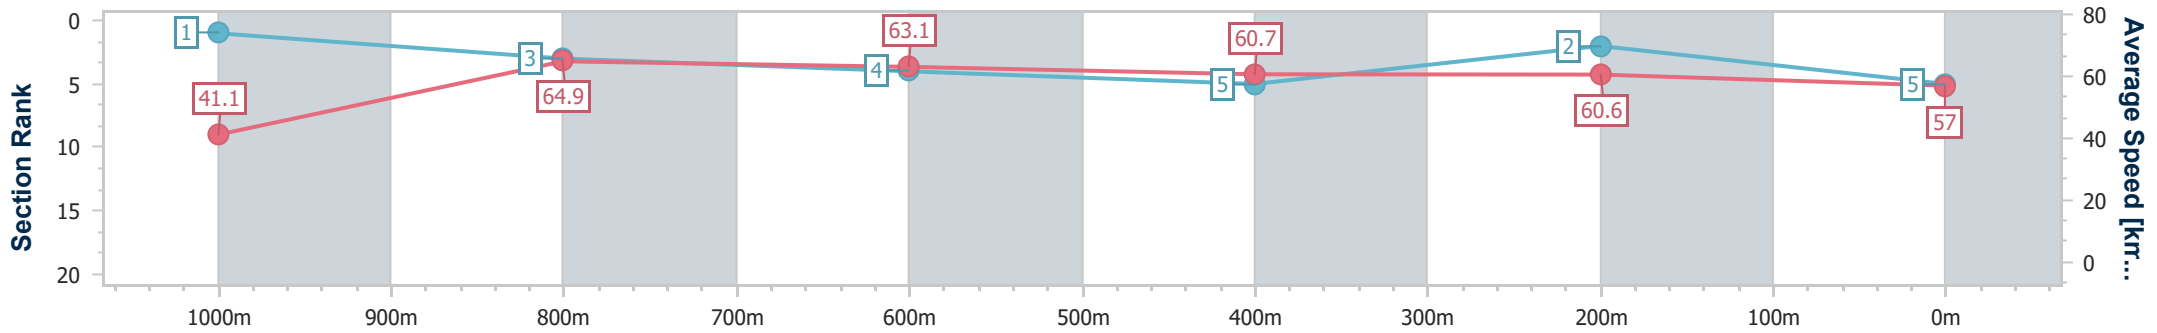

Toowoomba QLD Professional

Race 5: SPIRIT OF ASHLEIGH Maiden Handicap - 1100m

18 November 2023 - 19:54

Track Rating: Good 4 , Weather: Fine , Rail Position: +5m Entire

Section	Overall	1000m	800m	600m	400m	200m
Section Times	1:08.31 [5] (0:08.77)	0:59.54 [1] (0:11.30)	0:48.24 [3] (0:11.60)	0:36.64 [4] (0:12.03)	0:24.61 [5] (0:11.99)	0:12.62 [2] (0:12.62)
Average Speed [km/h]	41.1	64.9	63.1	60.7	60.6	57.0
Top Speed [km/h]	66.2	66.8	65.6	62.4	61.8	58.7
Avg. Dist. to Rail [m]	11.2	5.9	4.6	2.9	3.2	4.0
Avg. Stride Freq. [Hz]	2.3	2.5	2.4	2.4	2.4	2.3
Avg. Stride Length [m]	5.0	7.1	7.2	7.2	7.1	6.9