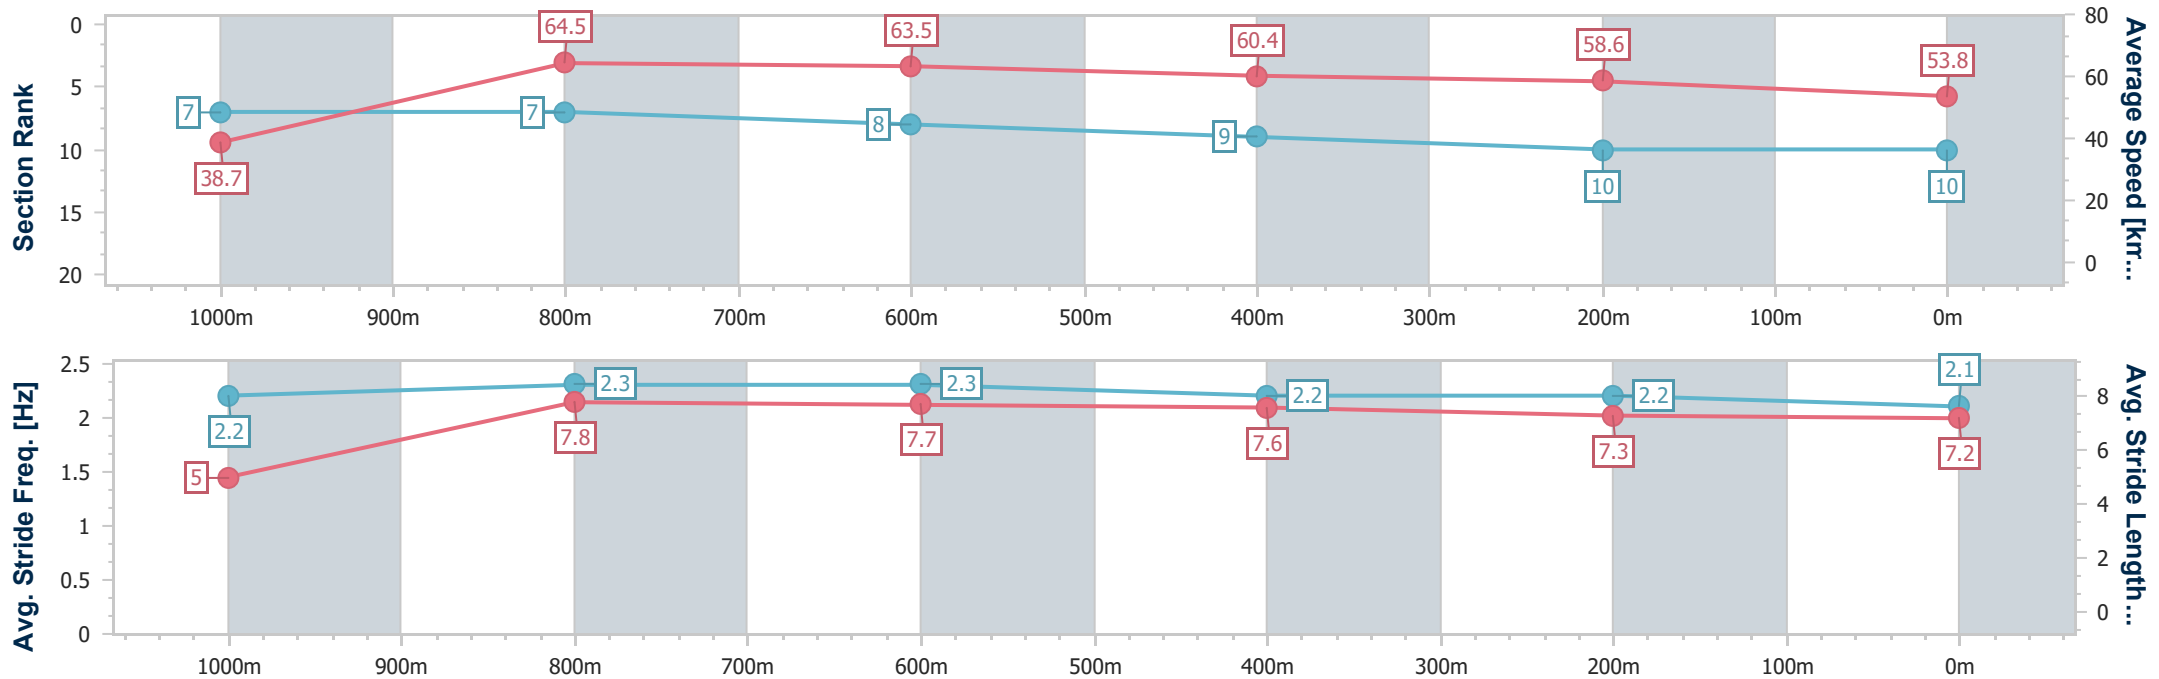

- [] Ranking at each section and finish
- .-.- No data available at this section
- NA No data available

Horse/Jockey Name	Sweet Wind
Final Rank	10
Fastest Section Time (Section)	0:09.32 (Overall)
Top Speed [km/h] (Section)	66.1 (1000m)
Race State	Finished

Toowoomba QLD Professional

Race 5: SPIRIT OF ASHLEIGH Maiden Handicap - 1100m

18 November 2023 - 19:54

Track Rating: Good 4 , Weather: Fine , Rail Position: +5m Entire

Section	Overall	1000m	800m	600m	400m	200m
Section Times	1:10.04 [10] (0:09.32)	1:00.72 [7] (0:11.36)	0:49.36 [7] (0:11.44)	0:37.92 [8] (0:12.14)	0:25.78 [9] (0:12.40)	0:13.38 [10] (0:13.38)
Average Speed [km/h]	38.7	64.5	63.5	60.4	58.6	53.8
Top Speed [km/h]	63.7	66.1	65.6	61.9	60.5	56.6
Avg. Dist. to Rail [m]	9.4	4.1	3.0	3.4	2.9	0.9
Avg. Stride Freq. [Hz]	2.2	2.3	2.3	2.2	2.2	2.1
Avg. Stride Length [m]	5.0	7.8	7.7	7.6	7.3	7.2