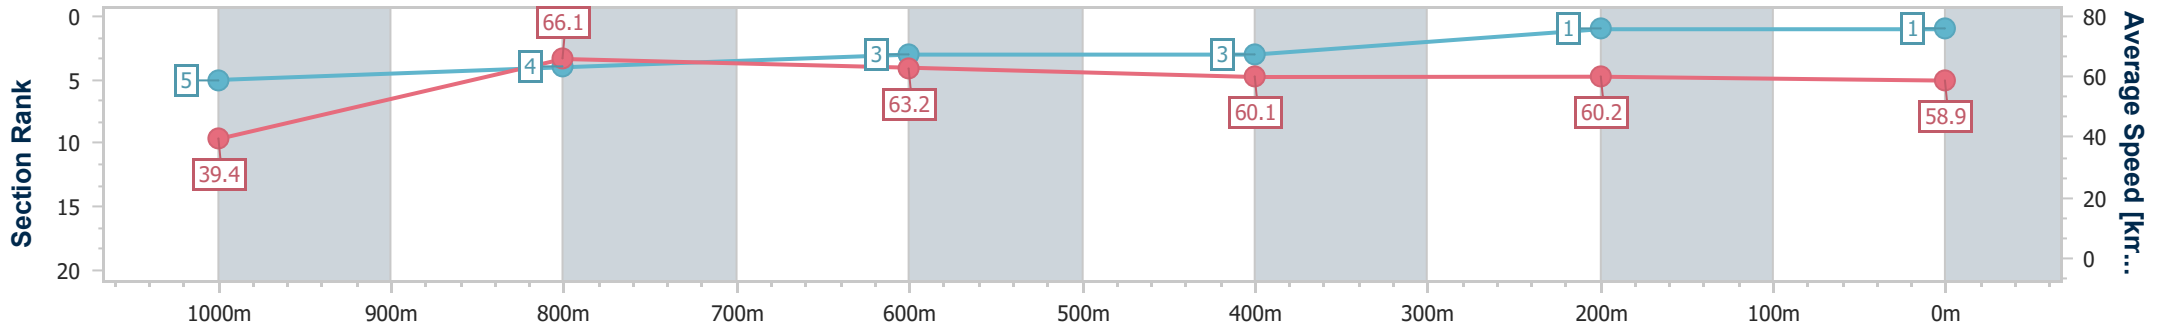

Toowoomba QLD Professional

Race 5: SPIRIT OF ASHLEIGH Maiden Handicap - 1100m

18 November 2023 - 19:54

Track Rating: Good 4 , Weather: Fine , Rail Position: +5m Entire

Section	Overall	1000m	800m	600m	400m	200m
Section Times	1:07.73 [1] (0:09.14)	0:58.59 [5] (0:10.93)	0:47.66 [4] (0:11.43)	0:36.23 [3] (0:11.98)	0:24.25 [3] (0:12.01)	0:12.24 [1] (0:12.24)
Average Speed [km/h]	39.4	66.1	63.2	60.1	60.2	58.9
Top Speed [km/h]	67.1	68.3	65.3	61.6	61.4	60.0
Avg. Dist. to Rail [m]	8.5	2.3	0.6	0.4	1.2	1.1
Avg. Stride Freq. [Hz]	2.3	2.4	2.3	2.2	2.3	2.3
Avg. Stride Length [m]	4.8	7.5	7.8	7.5	7.2	7.2