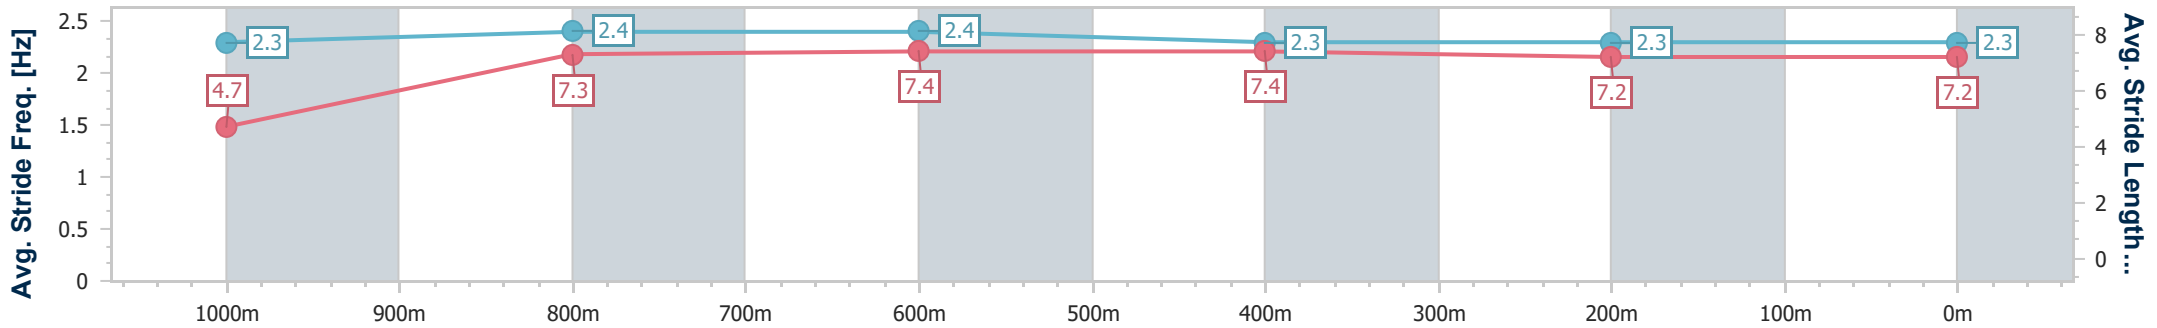

Toowoomba QLD Professional

Race 5: SPIRIT OF ASHLEIGH Maiden Handicap - 1100m

18 November 2023 - 19:54

Track Rating: Good 4 , Weather: Fine , Rail Position: +5m Entire

Section	Overall	1000m	800m	600m	400m	200m
Section Times	1:08.43 [6] (0:09.26)	0:59.17 [6] (0:11.72)	0:47.45 [9] (0:11.44)	0:36.01 [9] (0:11.82)	0:24.19 [8] (0:11.91)	0:12.28 [8] (0:12.28)
Average Speed [km/h]	39.1	62.2	63.8	61.5	60.9	58.7
Top Speed [km/h]	62.4	64.0	65.1	63.0	61.6	60.6
Avg. Dist. to Rail [m]	6.0	2.7	3.9	1.9	2.6	1.4
Avg. Stride Freq. [Hz]	2.3	2.4	2.4	2.3	2.3	2.3
Avg. Stride Length [m]	4.7	7.3	7.4	7.4	7.2	7.2

- [] Ranking at each section and finish
- .-.- No data available at this section
- NA No data available

Horse/Jockey Name	Super Fair
Final Rank	7
Fastest Section Time (Section)	0:09.47 (Overall)
Top Speed [km/h] (Section)	64.8 (800m)
Race State	Finished