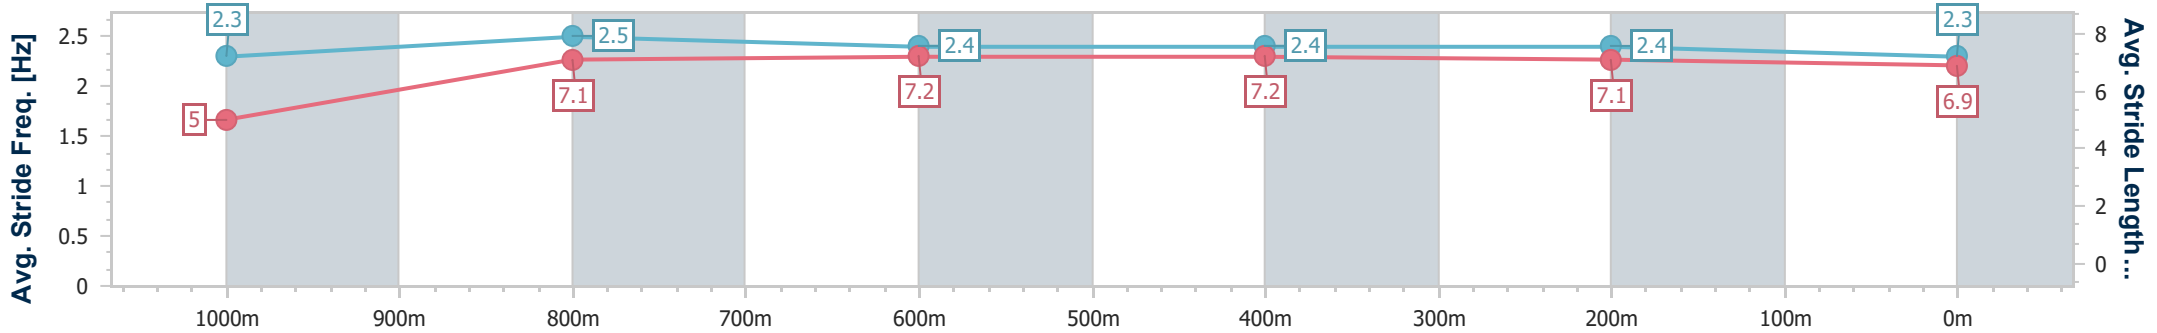

Toowoomba QLD Professional

Race 5: SPIRIT OF ASHLEIGH Maiden Handicap - 1100m

18 November 2023 - 19:54

Track Rating: Good 4 , Weather: Fine , Rail Position: +5m Entire

Section	Overall	1000m	800m	600m	400m	200m
Section Times	1:08.31 [5] (0:08.77)	0:59.54 [1] (0:11.30)	0:48.24 [3] (0:11.60)	0:36.64 [4] (0:12.03)	0:24.61 [5] (0:11.99)	0:12.62 [2] (0:12.62)
Average Speed [km/h]	41.1	64.9	63.1	60.7	60.6	57.0
Top Speed [km/h]	66.2	66.8	65.6	62.4	61.8	58.7
Avg. Dist. to Rail [m]	11.2	5.9	4.6	2.9	3.2	4.0
Avg. Stride Freq. [Hz]	2.3	2.5	2.4	2.4	2.4	2.3
Avg. Stride Length [m]	5.0	7.1	7.2	7.2	7.1	6.9