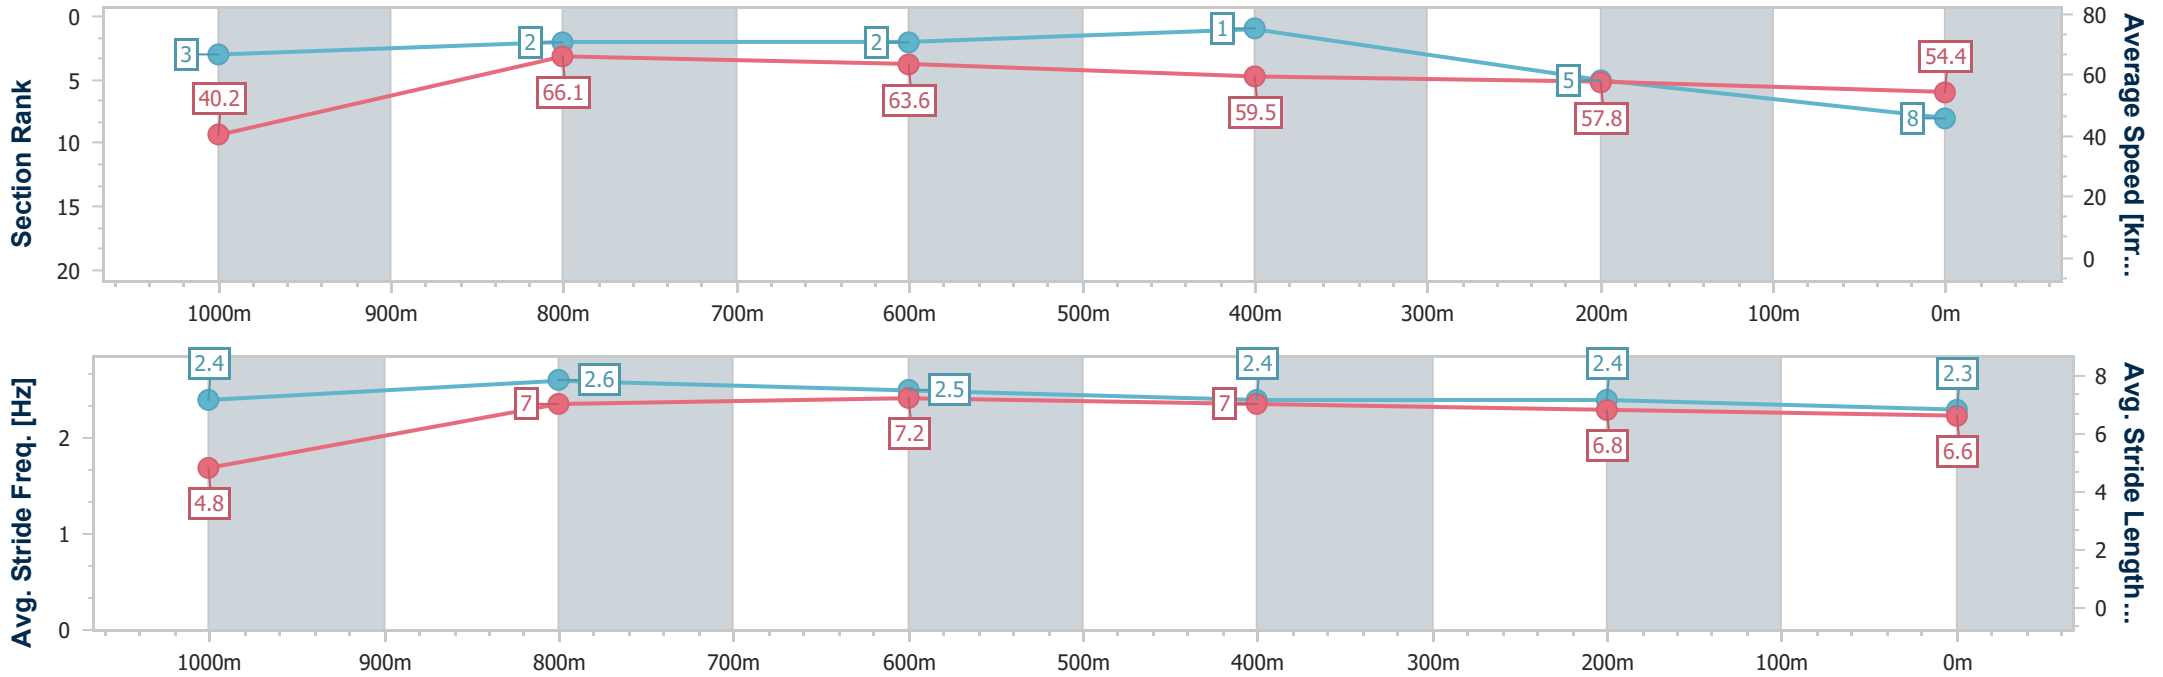

- [] Ranking at each section and finish
- .-.- No data available at this section
- NA No data available

Horse/Jockey Name	Silvanna's Song
Final Rank	8
Fastest Section Time (Section)	0:08.93 (Overall)
Top Speed [km/h] (Section)	67.7 (1000m)
Race State	Finished

Toowoomba QLD Professional

Race 5: SPIRIT OF ASHLEIGH Maiden Handicap - 1100m

18 November 2023 - 19:54

Track Rating: Good 4 , Weather: Fine , Rail Position: +5m Entire

Section	Overall	1000m	800m	600m	400m	200m
Section Times	1:09.12 [8] (0:08.93)	1:00.19 [3] (0:10.98)	0:49.21 [2] (0:11.40)	0:37.81 [2] (0:12.13)	0:25.68 [1] (0:12.46)	0:13.22 [5]
Average Speed [km/h]	40.2	66.1	63.6	59.5	57.8	54.4
Top Speed [km/h]	66.2	67.7	65.3	62.4	58.9	57.8
Avg. Dist. to Rail [m]	7.3	3.0	1.5	0.6	0.8	0.7
Avg. Stride Freq. [Hz]	2.4	2.6	2.5	2.4	2.4	2.3
Avg. Stride Length [m]	4.8	7.0	7.2	7.0	6.8	6.6

- [] Ranking at each section and finish
- .-.- No data available at this section
- NA No data available

Horse/Jockey Name	Unleash
Final Rank	9
Fastest Section Time (Section)	0:08.84 (Overall)
Top Speed [km/h] (Section)	67.9 (1000m)
Race State	Finished