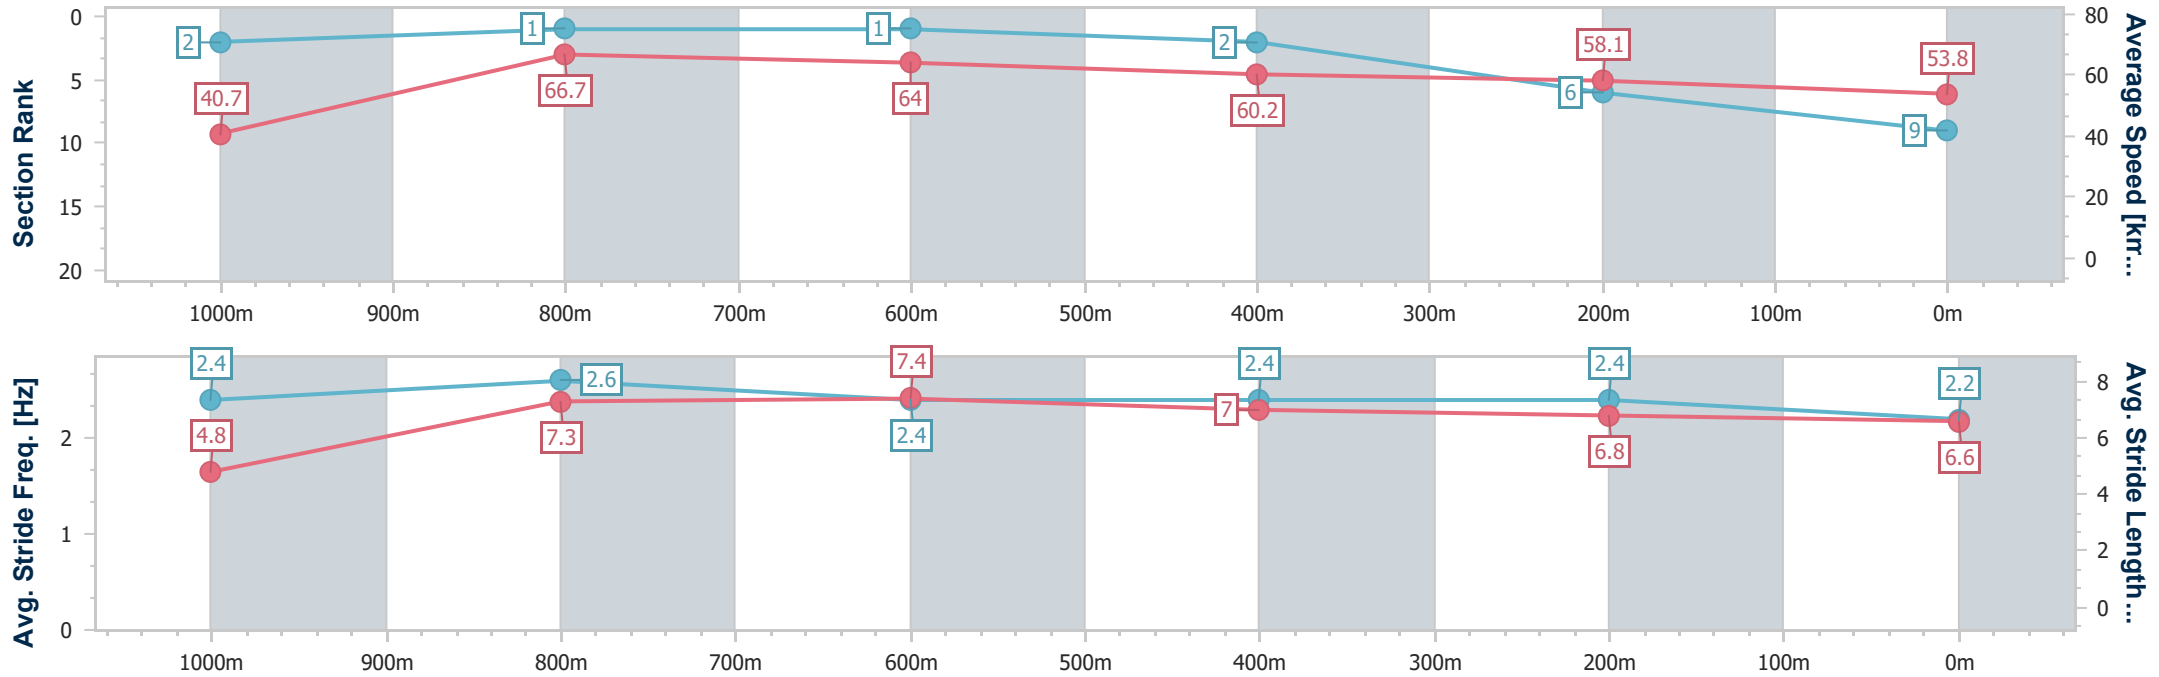

- [] Ranking at each section and finish
- .-.- No data available at this section
- NA No data available

Horse/Jockey Name	Unleash
Final Rank	9
Fastest Section Time (Section)	0:08.84 (Overall)
Top Speed [km/h] (Section)	67.9 (1000m)
Race State	Finished

Toowoomba QLD Professional

Race 5: SPIRIT OF ASHLEIGH Maiden Handicap - 1100m

18 November 2023 - 19:54

Track Rating: Good 4 , Weather: Fine , Rail Position: +5m Entire

Section	Overall	1000m	800m	600m	400m	200m
Section Times	1:09.33 [9] (0:08.84)	1:00.49 [2] (0:11.02)	0:49.47 [1] (0:11.44)	0:38.03 [1] (0:12.14)	0:25.89 [2] (0:12.47)	0:13.42 [6] (0:13.42)
Average Speed [km/h]	40.7	66.7	64.0	60.2	58.1	53.8
Top Speed [km/h]	66.2	67.9	65.7	61.9	60.2	55.7
Avg. Dist. to Rail [m]	10.0	5.5	4.5	3.0	2.9	4.2
Avg. Stride Freq. [Hz]	2.4	2.6	2.4	2.4	2.4	2.2
Avg. Stride Length [m]	4.8	7.3	7.4	7.0	6.8	6.6

- [] Ranking at each section and finish
- .-.- No data available at this section
- NA No data available

Horse/Jockey Name	Sweet Wind
Final Rank	10
Fastest Section Time (Section)	0:09.32 (Overall)
Top Speed [km/h] (Section)	66.1 (1000m)
Race State	Finished