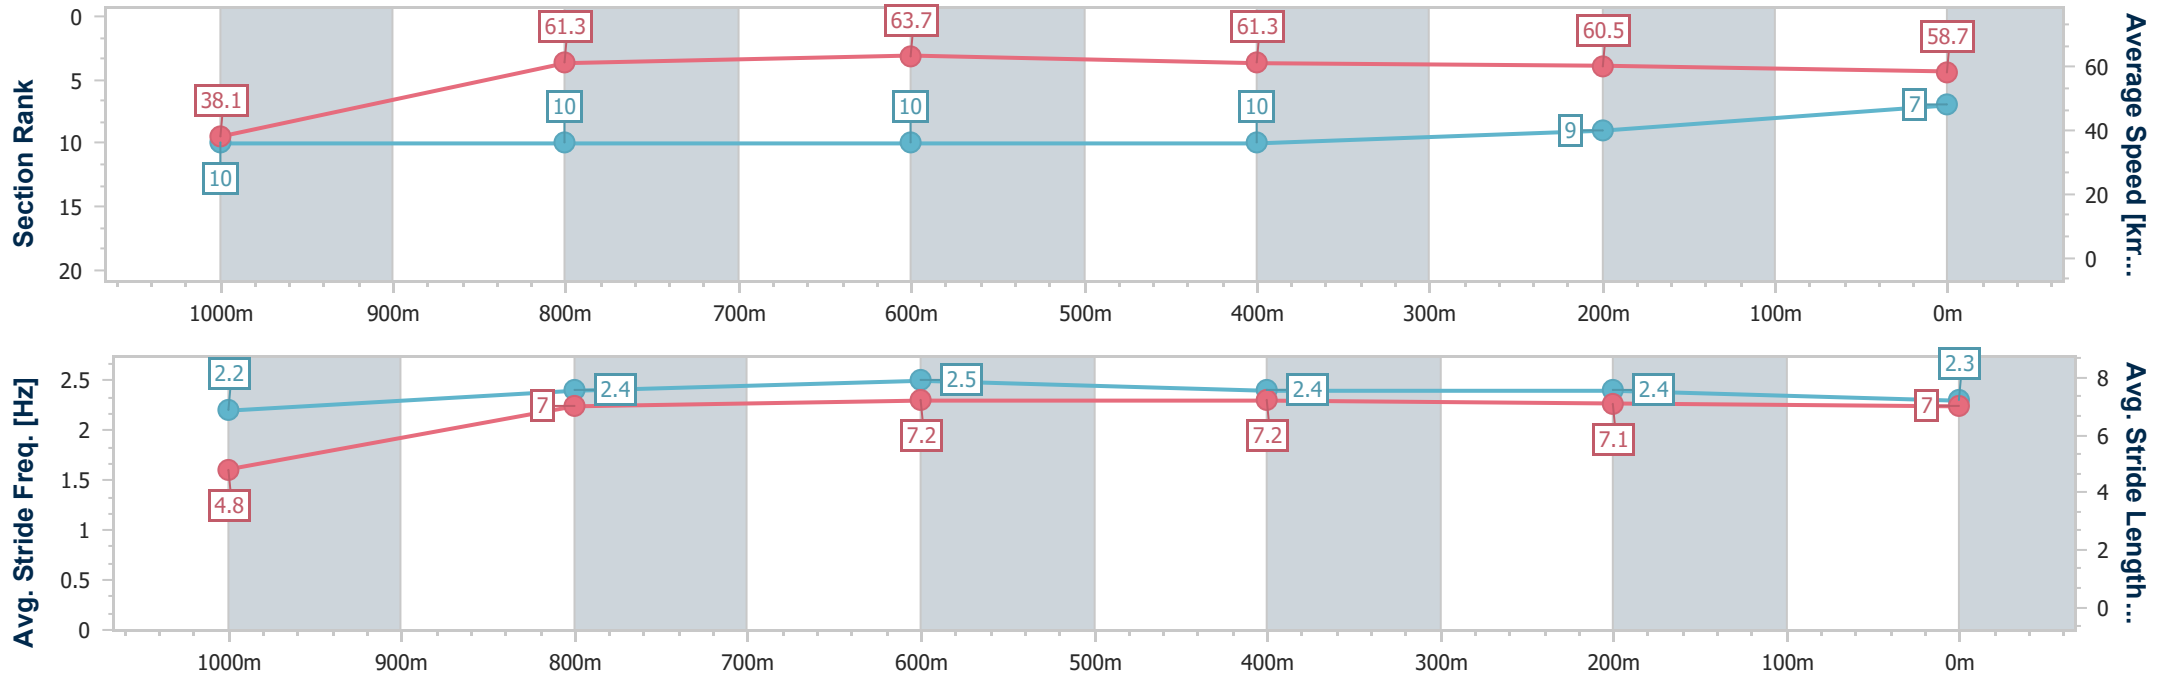

Toowoomba QLD Professional

Race 5: SPIRIT OF ASHLEIGH Maiden Handicap - 1100m

18 November 2023 - 19:54

Track Rating: Good 4 , Weather: Fine , Rail Position: +5m Entire

Section	Overall	1000m	800m	600m	400m	200m
Section Times	1:08.75 [7] (0:09.47)	0:59.28 [10] (0:11.90)	0:47.38 [10] (0:11.42)	0:35.96 [10] (0:11.82)	0:24.14 [10] (0:11.84)	0:12.30 [9] (0:12.30)
Average Speed [km/h]	38.1	61.3	63.7	61.3	60.5	58.7
Top Speed [km/h]	62.8	64.6	64.8	63.2	62.2	60.0
Avg. Dist. to Rail [m]	5.2	2.9	2.5	1.4	0.3	2.1
Avg. Stride Freq. [Hz]	2.2	2.4	2.5	2.4	2.4	2.3
Avg. Stride Length [m]	4.8	7.0	7.2	7.2	7.1	7.0

- [] Ranking at each section and finish
- .-.- No data available at this section
- NA No data available

Horse/Jockey Name	Silvanna's Song
Final Rank	8
Fastest Section Time (Section)	0:08.93 (Overall)
Top Speed [km/h] (Section)	67.7 (1000m)
Race State	Finished