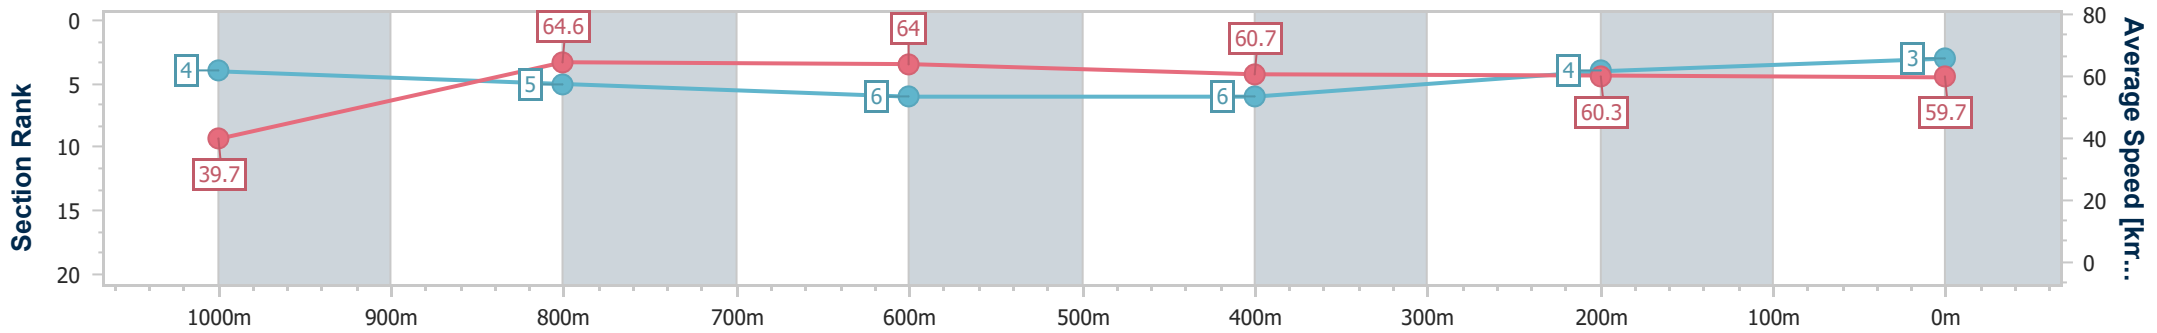

Toowoomba QLD Professional

Race 5: SPIRIT OF ASHLEIGH Maiden Handicap - 1100m

18 November 2023 - 19:54

Track Rating: Good 4 , Weather: Fine , Rail Position: +5m Entire

Section	Overall	1000m	800m	600m	400m	200m
Section Times	1:07.93 [3] (0:09.10)	0:58.83 [4] (0:11.34)	0:47.49 [5] (0:11.35)	0:36.14 [6] (0:11.99)	0:24.15 [6] (0:12.09)	0:12.06 [4]
Average Speed [km/h]	39.7	64.6	64.0	60.7	60.3	59.7
Top Speed [km/h]	63.5	66.4	66.5	61.3	61.7	61.3
Avg. Dist. to Rail [m]	6.8	4.3	2.6	2.4	3.8	3.8
Avg. Stride Freq. [Hz]	2.3	2.6	2.5	2.4	2.4	2.4
Avg. Stride Length [m]	4.9	7.0	7.1	6.9	6.9	6.8