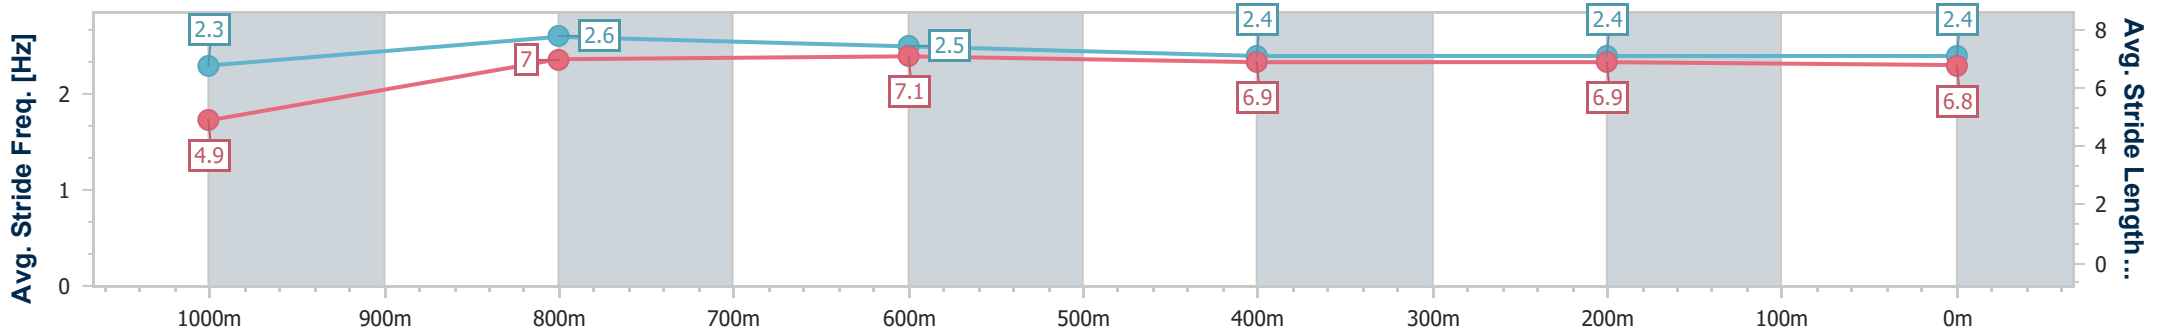

Toowoomba QLD Professional

Race 5: SPIRIT OF ASHLEIGH Maiden Handicap - 1100m

18 November 2023 - 19:54

Track Rating: Good 4 , Weather: Fine , Rail Position: +5m Entire

Section	Overall	1000m	800m	600m	400m	200m
Section Times	1:07.93 [3] (0:09.10)	0:58.83 [4] (0:11.34)	0:47.49 [5] (0:11.35)	0:36.14 [6] (0:11.99)	0:24.15 [6] (0:12.09)	0:12.06 [4]
Average Speed [km/h]	39.7	64.6	64.0	60.7	60.3	59.7
Top Speed [km/h]	63.5	66.4	66.5	61.3	61.7	61.3
Avg. Dist. to Rail [m]	6.8	4.3	2.6	2.4	3.8	3.8
Avg. Stride Freq. [Hz]	2.3	2.6	2.5	2.4	2.4	2.4
Avg. Stride Length [m]	4.9	7.0	7.1	6.9	6.9	6.8