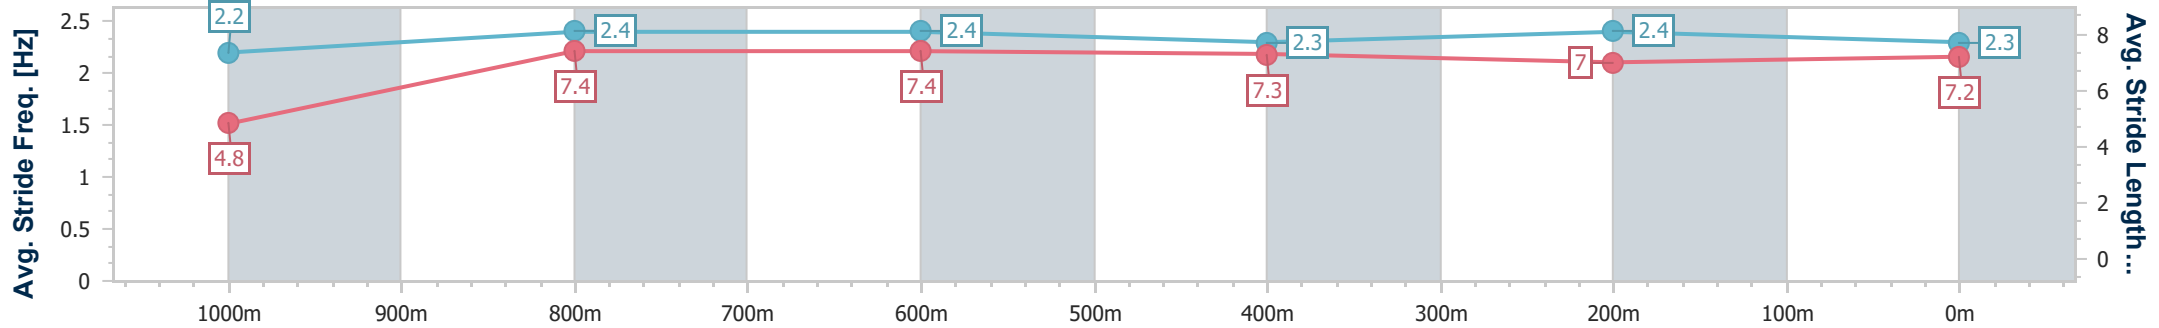

Toowoomba QLD Professional

Race 5: SPIRIT OF ASHLEIGH Maiden Handicap - 1100m

18 November 2023 - 19:54

Track Rating: Good 4 , Weather: Fine , Rail Position: +5m Entire

Section	Overall	1000m	800m	600m	400m	200m
Section Times	1:07.76 [2] (0:09.38)	0:58.38 [9] (0:11.10)	0:47.28 [6] (0:11.29)	0:35.99 [5] (0:11.89)	0:24.10 [4] (0:12.08)	0:12.02 [3] (0:12.02)
Average Speed [km/h]	38.6	65.1	63.9	60.9	59.8	59.8
Top Speed [km/h]	63.1	66.5	65.8	63.6	61.3	61.4
Avg. Dist. to Rail [m]	6.3	1.7	0.6	0.9	1.7	1.8
Avg. Stride Freq. [Hz]	2.2	2.4	2.4	2.3	2.4	2.3
Avg. Stride Length [m]	4.8	7.4	7.4	7.3	7.0	7.2