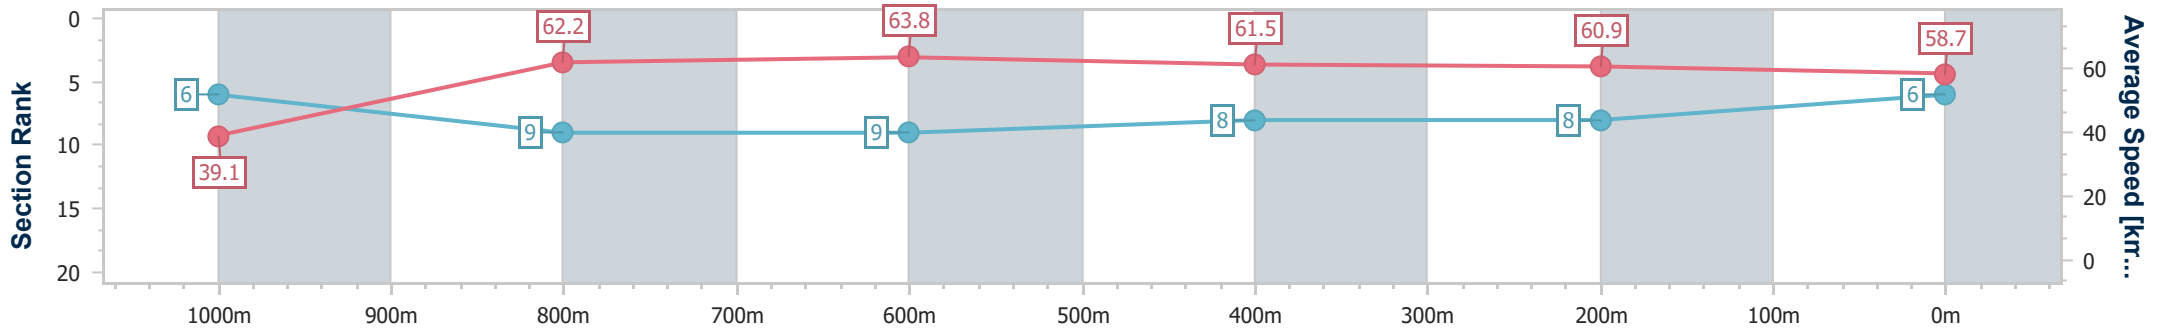

Toowoomba QLD Professional

Race 5: SPIRIT OF ASHLEIGH Maiden Handicap - 1100m

18 November 2023 - 19:54

Track Rating: Good 4 , Weather: Fine , Rail Position: +5m Entire

Section	Overall	1000m	800m	600m	400m	200m
Section Times	1:08.43 [6] (0:09.26)	0:59.17 [6] (0:11.72)	0:47.45 [9] (0:11.44)	0:36.01 [9] (0:11.82)	0:24.19 [8] (0:11.91)	0:12.28 [8] (0:12.28)
Average Speed [km/h]	39.1	62.2	63.8	61.5	60.9	58.7
Top Speed [km/h]	62.4	64.0	65.1	63.0	61.6	60.6
Avg. Dist. to Rail [m]	6.0	2.7	3.9	1.9	2.6	1.4
Avg. Stride Freq. [Hz]	2.3	2.4	2.4	2.3	2.3	2.3
Avg. Stride Length [m]	4.7	7.3	7.4	7.4	7.2	7.2

- [] Ranking at each section and finish
- .-.- No data available at this section
- NA No data available

Horse/Jockey Name	Super Fair
Final Rank	7
Fastest Section Time (Section)	0:09.47 (Overall)
Top Speed [km/h] (Section)	64.8 (800m)
Race State	Finished