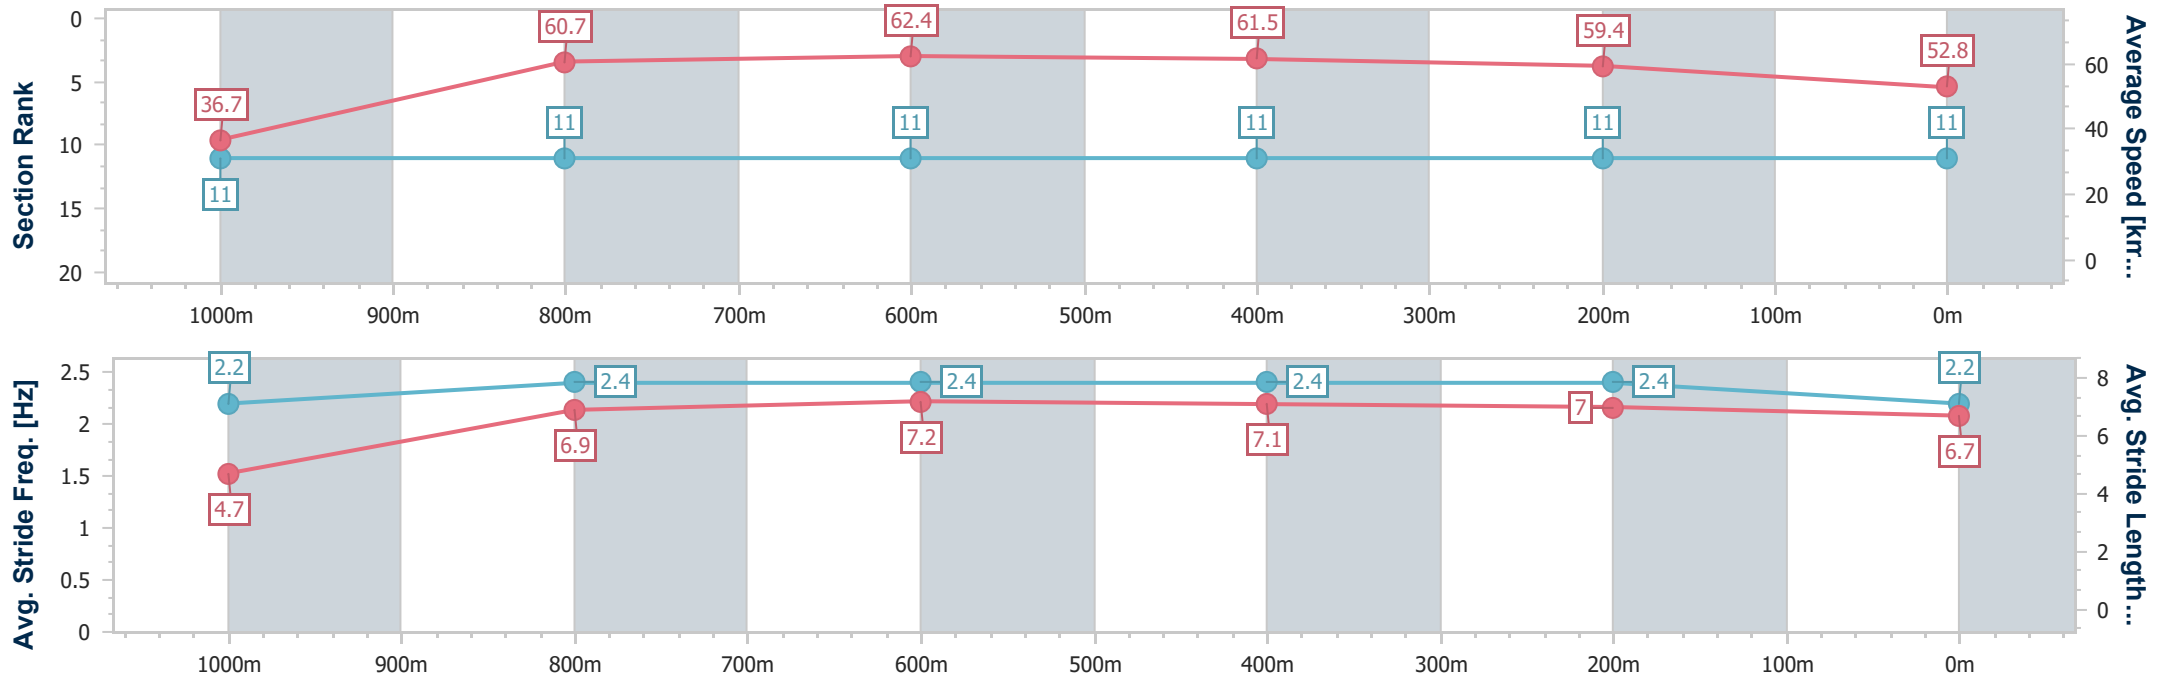

Toowoomba QLD Professional

Race 5: SPIRIT OF ASHLEIGH Maiden Handicap - 1100m

18 November 2023 - 19:54

Track Rating: Good 4 , Weather: Fine , Rail Position: +5m Entire

Section	Overall	1000m	800m	600m	400m	200m
Section Times	1:10.88 [11] (0:09.82)	1:01.06 [11] (0:11.98)	0:49.08 [11] (0:11.57)	0:37.51 [11] (0:11.75)	0:25.76 [11] (0:12.09)	0:13.67 [11] (0:13.67)
Average Speed [km/h]	36.7	60.7	62.4	61.5	59.4	52.8
Top Speed [km/h]	59.3	62.6	63.4	63.2	62.0	57.5
Avg. Dist. to Rail [m]	5.0	2.8	0.5	0.5	0.4	0.9
Avg. Stride Freq. [Hz]	2.2	2.4	2.4	2.4	2.4	2.2
Avg. Stride Length [m]	4.7	6.9	7.2	7.1	7.0	6.7

- [] Ranking at each section and finish
- .-.- No data available at this section
- NA No data available