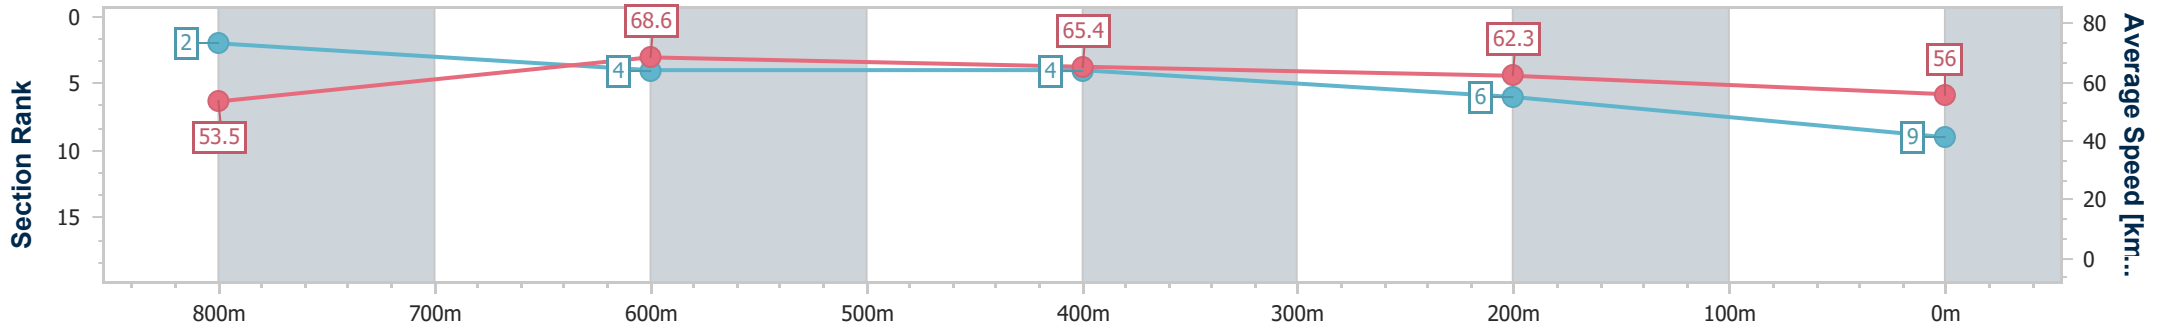

Horse/Jockey Name	Lord Power
Final Rank	9
Fastest Section Time (Section)	0:10.14 (Overall)
Top Speed [km/h] (Section)	70.3 (800m)
Race State	Finished

Ladbrokes Cannon Park QLD Professional
Race 7: HIGGINS COATINGS BENCHMARK 55 Handicap - 950m

24 November 2023 - 16:43
Track Rating: Soft 6, Weather: Overcast, Rail Position: +1.5M
1000M-350M True REM

Section	Overall	800m	600m	400m	200m
Section Times	0:56.49 [9] (0:10.14)	0:46.35 [2] (0:10.48)	0:35.87 [4] (0:11.22)	0:24.65 [4] (0:11.80)	0:12.85 [6] (0:12.85)
Average Speed [km/h]	53.5	68.6	65.4	62.3	56.0
Top Speed [km/h]	69.0	70.3	67.7	63.6	59.9
Avg. Dist. to Rail [m]	4.6	2.6	3.0	8.0	8.6
Avg. Stride Freq. [Hz]	2.3	2.5	2.4	2.3	2.2
Avg. Stride Length [m]	6.3	7.8	7.6	7.4	7.0

- [ ] Ranking at each section and finish
- -.-.- No data available at this section
- NA No data available