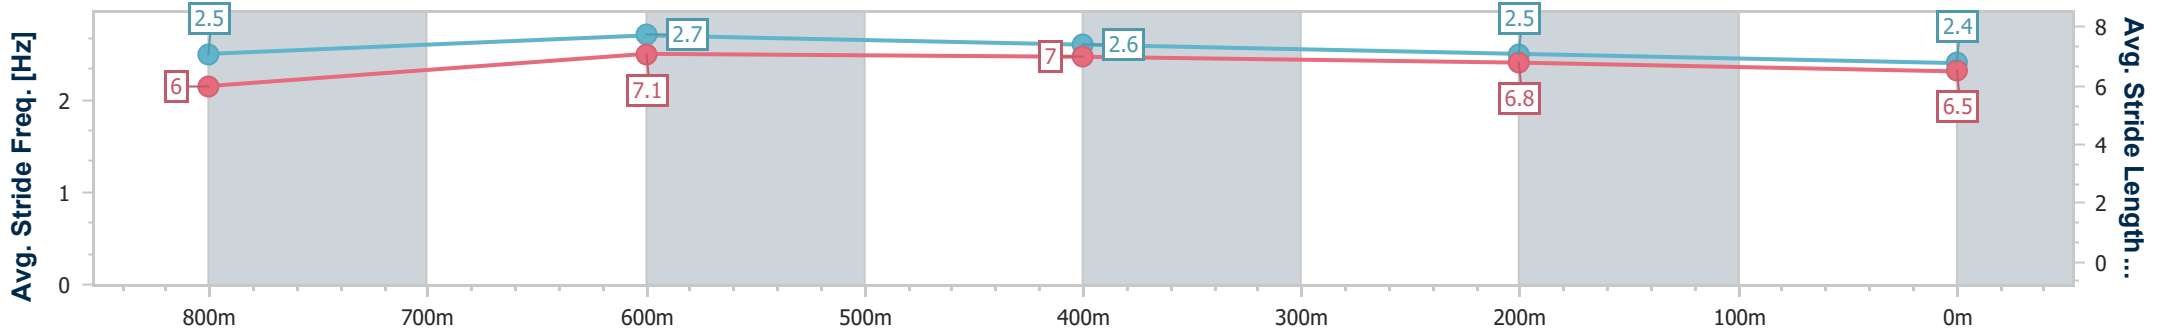

Horse/Jockey Name	Bean Warrior
Final Rank	5
Fastest Section Time (Section)	0:10.15 (Overall)
Top Speed [km/h] (Section)	70.4 (800m)
Race State	Finished

Ladbrokes Cannon Park QLD Professional
Race 7: HIGGINS COATINGS BENCHMARK 55 Handicap - 950m

24 November 2023 - 16:43
Track Rating: Soft 6, Weather: Overcast, Rail Position: +1.5M
1000M-350M True REM

Section	Overall	800m	600m	400m	200m
Section Times	0:56.08 [5] (0:10.15)	0:45.93 [3] (0:10.36)	0:35.57 [2] (0:11.16)	0:24.41 [3] (0:11.81)	0:12.60 [4] (0:12.60)
Average Speed [km/h]	53.3	69.5	65.6	61.7	57.1
Top Speed [km/h]	70.0	70.4	68.9	64.2	60.3
Avg. Dist. to Rail [m]	6.3	3.7	3.0	6.2	7.6
Avg. Stride Freq. [Hz]	2.5	2.7	2.6	2.5	2.4
Avg. Stride Length [m]	6.0	7.1	7.0	6.8	6.5

- [ ] Ranking at each section and finish
- -.-.- No data available at this section
- NA No data available