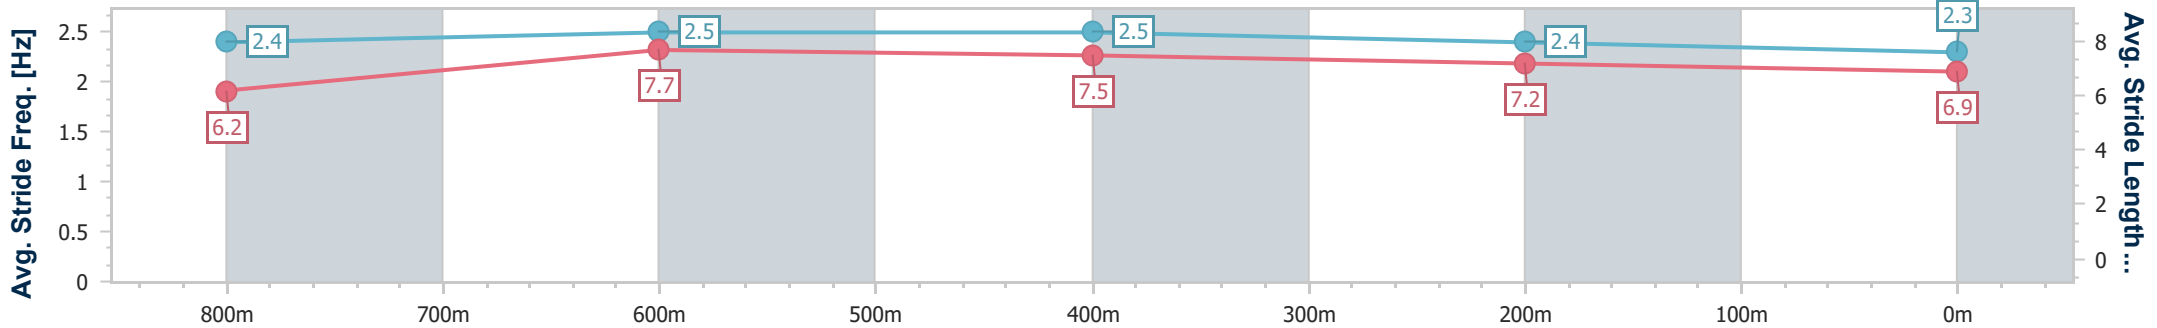

Horse/Jockey Name	Mazzaratti
Final Rank	1
Fastest Section Time (Section)	0:10.14 (Overall)
Top Speed [km/h] (Section)	70.8 (800m)
Race State	Finished

Ladbrokes Cannon Park QLD Professional
Race 7: HIGGINS COATINGS BENCHMARK 55 Handicap - 950m

24 November 2023 - 16:43
Track Rating: Soft 6, Weather: Overcast, Rail Position: +1.5M
1000M-350M True REM

Section	Overall	800m	600m	400m	200m
Section Times	0:55.36 [1] (0:10.14)	0:45.22 [1] (0:10.26)	0:34.96 [1] (0:10.96)	0:24.00 [1] (0:11.58)	0:12.42 [1] (0:12.42)
Average Speed [km/h]	53.3	70.1	66.2	63.2	57.8
Top Speed [km/h]	68.8	70.8	69.6	64.2	61.5
Avg. Dist. to Rail [m]	1.0	0.4	1.5	5.5	6.4
Avg. Stride Freq. [Hz]	2.4	2.5	2.5	2.4	2.3
Avg. Stride Length [m]	6.2	7.7	7.5	7.2	6.9

- [ ] Ranking at each section and finish
- -.-.- No data available at this section
- NA No data available