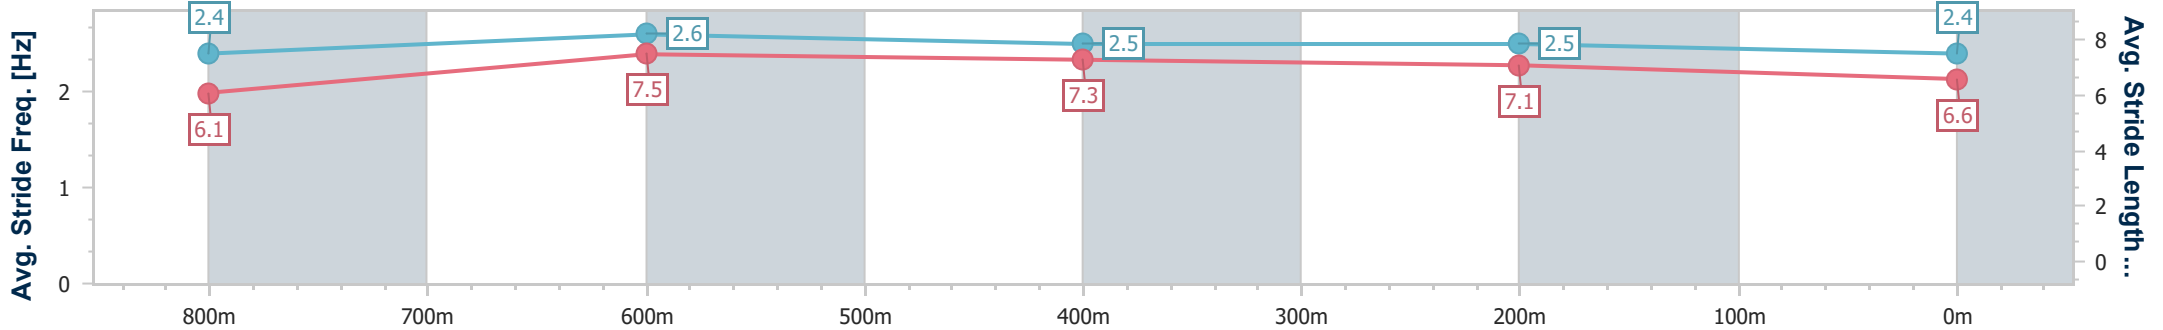

Horse/Jockey Name	Kihi
Final Rank	3
Fastest Section Time (Section)	0:10.28 (Overall)
Top Speed [km/h] (Section)	70.2 (800m)
Race State	Finished

Ladbrokes Cannon Park QLD Professional
Race 7: HIGGINS COATINGS BENCHMARK 55 Handicap - 950m

24 November 2023 - 16:43
Track Rating: Soft 6, Weather: Overcast, Rail Position: +1.5M
1000M-350M True REM

Section	Overall	800m	600m	400m	200m
Section Times	0:55.75 [3] (0:10.28)	0:45.47 [4] (0:10.33)	0:35.14 [3] (0:11.00)	0:24.14 [2] (0:11.42)	0:12.72 [2] (0:12.72)
Average Speed [km/h]	52.8	69.4	66.2	63.8	56.5
Top Speed [km/h]	69.0	70.2	69.5	65.4	59.5
Avg. Dist. to Rail [m]	1.4	0.8	1.7	3.5	3.5
Avg. Stride Freq. [Hz]	2.4	2.6	2.5	2.5	2.4
Avg. Stride Length [m]	6.1	7.5	7.3	7.1	6.6

- [ ] Ranking at each section and finish
- -.-.- No data available at this section
- NA No data available