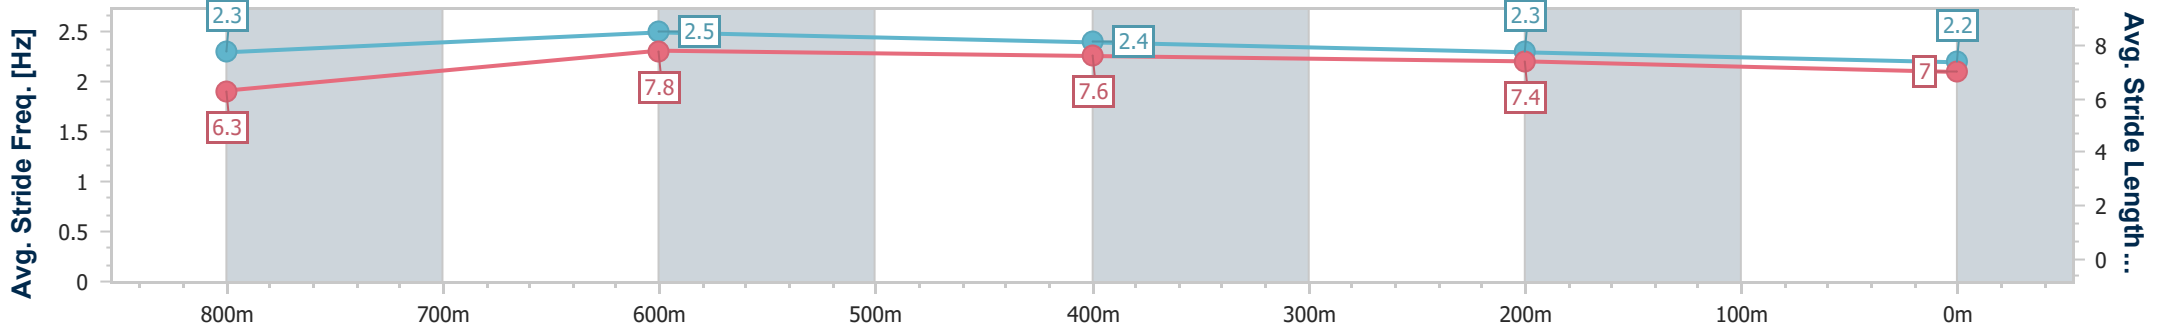

Horse/Jockey Name	Lord Power
Final Rank	9
Fastest Section Time (Section)	0:10.14 (Overall)
Top Speed [km/h] (Section)	70.3 (800m)
Race State	Finished

Ladbrokes Cannon Park QLD Professional
Race 7: HIGGINS COATINGS BENCHMARK 55 Handicap - 950m

24 November 2023 - 16:43
Track Rating: Soft 6, Weather: Overcast, Rail Position: +1.5M
1000M-350M True REM

Section	Overall	800m	600m	400m	200m
Section Times	0:56.49 [9] (0:10.14)	0:46.35 [2] (0:10.48)	0:35.87 [4] (0:11.22)	0:24.65 [4] (0:11.80)	0:12.85 [6] (0:12.85)
Average Speed [km/h]	53.5	68.6	65.4	62.3	56.0
Top Speed [km/h]	69.0	70.3	67.7	63.6	59.9
Avg. Dist. to Rail [m]	4.6	2.6	3.0	8.0	8.6
Avg. Stride Freq. [Hz]	2.3	2.5	2.4	2.3	2.2
Avg. Stride Length [m]	6.3	7.8	7.6	7.4	7.0

- [ ] Ranking at each section and finish
- -.-.- No data available at this section
- NA No data available