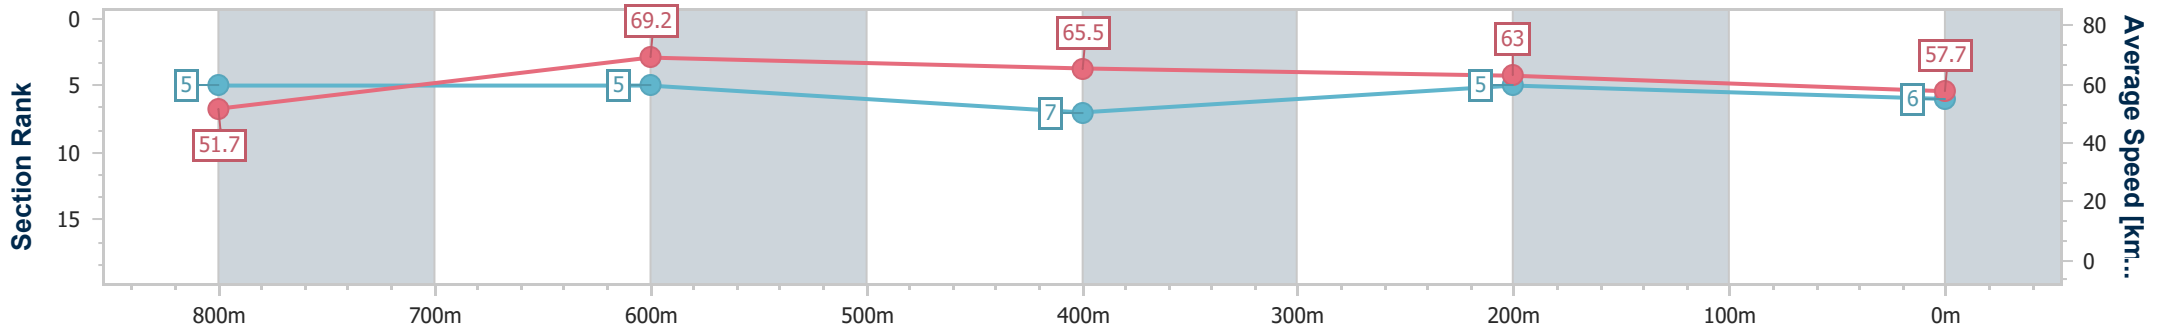

Horse/Jockey Name	Eye Of Ra
Final Rank	6
Fastest Section Time (Section)	0:10.39 (800m)
Top Speed [km/h] (Section)	70.6 (800m)
Race State	Finished

Ladbrokes Cannon Park QLD Professional
Race 7: HIGGINS COATINGS BENCHMARK 55 Handicap - 950m

24 November 2023 - 16:43
Track Rating: Soft 6, Weather: Overcast, Rail Position: +1.5M
1000M-350M True REM

Section	Overall	800m	600m	400m	200m
Section Times	0:56.09 [6] (0:10.45)	0:45.64 [5] (0:10.39)	0:35.25 [5] (0:11.22)	0:24.03 [7] (0:11.55)	0:12.48 [5] (0:12.48)
Average Speed [km/h]	51.7	69.2	65.5	63.0	57.7
Top Speed [km/h]	67.9	70.6	68.5	64.7	61.3
Avg. Dist. to Rail [m]	3.6	3.2	3.1	5.0	5.3
Avg. Stride Freq. [Hz]	2.2	2.7	2.6	2.6	2.5
Avg. Stride Length [m]	6.6	7.1	7.0	6.7	6.5

- [ ] Ranking at each section and finish
- -.-.- No data available at this section
- NA No data available