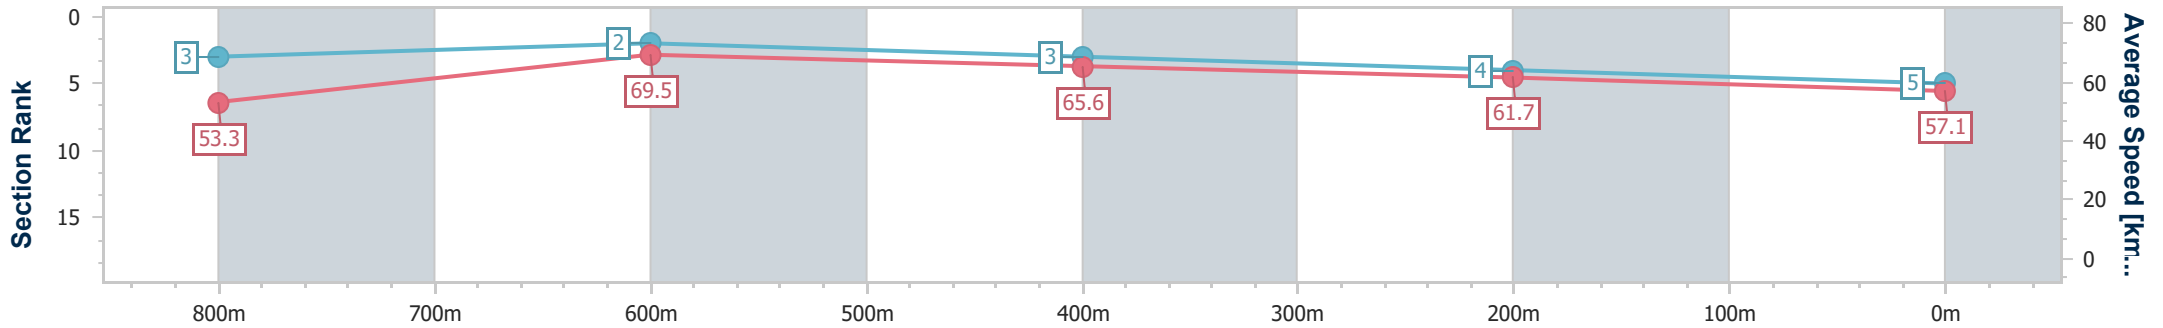

Horse/Jockey Name	Bean Warrior
Final Rank	5
Fastest Section Time (Section)	0:10.15 (Overall)
Top Speed [km/h] (Section)	70.4 (800m)
Race State	Finished

Ladbrokes Cannon Park QLD Professional
Race 7: HIGGINS COATINGS BENCHMARK 55 Handicap - 950m

24 November 2023 - 16:43
Track Rating: Soft 6, Weather: Overcast, Rail Position: +1.5M
1000M-350M True REM

Section	Overall	800m	600m	400m	200m
Section Times	0:56.08 [5] (0:10.15)	0:45.93 [3] (0:10.36)	0:35.57 [2] (0:11.16)	0:24.41 [3] (0:11.81)	0:12.60 [4] (0:12.60)
Average Speed [km/h]	53.3	69.5	65.6	61.7	57.1
Top Speed [km/h]	70.0	70.4	68.9	64.2	60.3
Avg. Dist. to Rail [m]	6.3	3.7	3.0	6.2	7.6
Avg. Stride Freq. [Hz]	2.5	2.7	2.6	2.5	2.4
Avg. Stride Length [m]	6.0	7.1	7.0	6.8	6.5

- [ ] Ranking at each section and finish
- -.-.- No data available at this section
- NA No data available