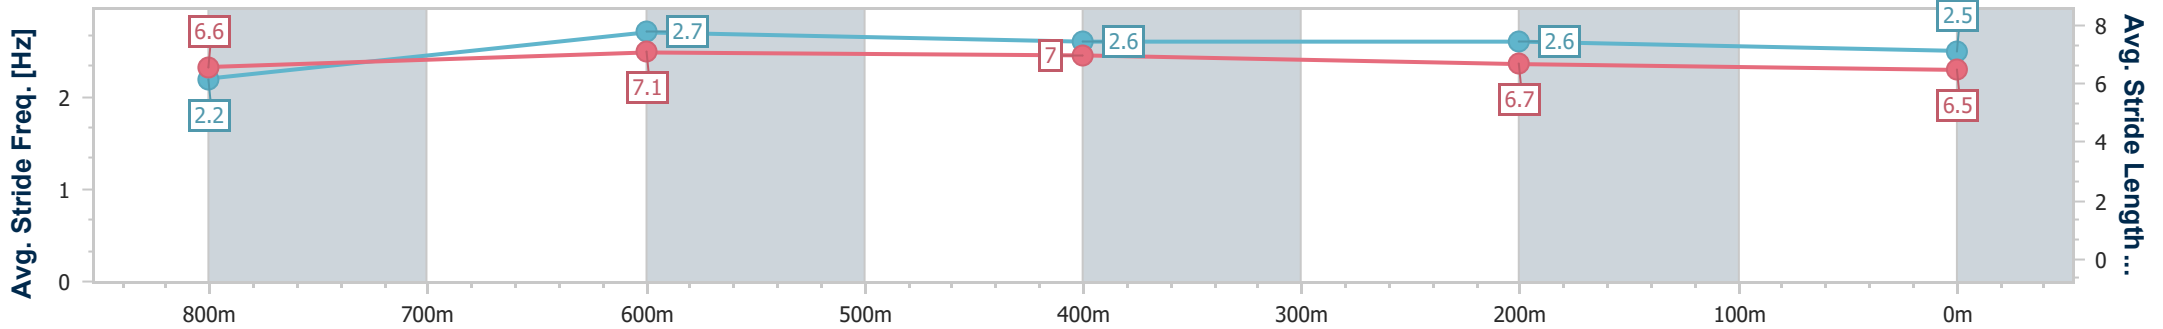

Horse/Jockey Name	Eye Of Ra
Final Rank	6
Fastest Section Time (Section)	0:10.39 (800m)
Top Speed [km/h] (Section)	70.6 (800m)
Race State	Finished

Ladbrokes Cannon Park QLD Professional
Race 7: HIGGINS COATINGS BENCHMARK 55 Handicap - 950m

24 November 2023 - 16:43
Track Rating: Soft 6, Weather: Overcast, Rail Position: +1.5M
1000M-350M True REM

Section	Overall	800m	600m	400m	200m
Section Times	0:56.09 [6] (0:10.45)	0:45.64 [5] (0:10.39)	0:35.25 [5] (0:11.22)	0:24.03 [7] (0:11.55)	0:12.48 [5] (0:12.48)
Average Speed [km/h]	51.7	69.2	65.5	63.0	57.7
Top Speed [km/h]	67.9	70.6	68.5	64.7	61.3
Avg. Dist. to Rail [m]	3.6	3.2	3.1	5.0	5.3
Avg. Stride Freq. [Hz]	2.2	2.7	2.6	2.6	2.5
Avg. Stride Length [m]	6.6	7.1	7.0	6.7	6.5

- [ ] Ranking at each section and finish
- -.-.- No data available at this section
- NA No data available