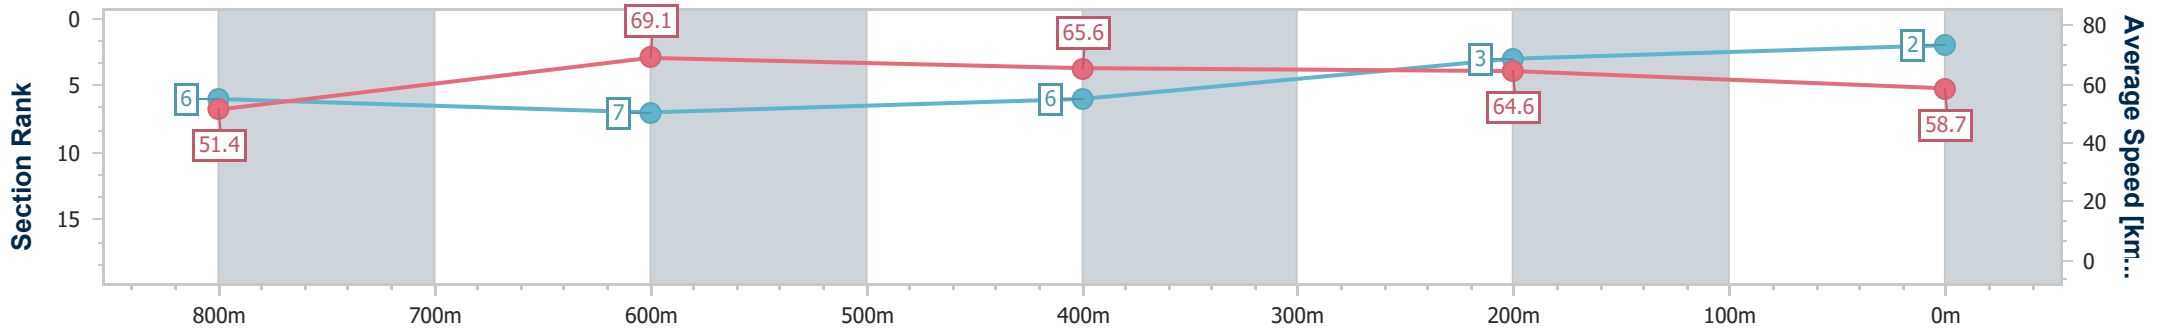

Horse/Jockey Name	Snap Chat
Final Rank	2
Fastest Section Time (Section)	0:10.45 (800m)
Top Speed [km/h] (Section)	70.4 (800m)
Race State	Finished

Ladbrokes Cannon Park QLD Professional
Race 7: HIGGINS COATINGS BENCHMARK 55 Handicap - 950m

24 November 2023 - 16:43
Track Rating: Soft 6, Weather: Overcast, Rail Position: +1.5M
1000M-350M True REM

Section	Overall	800m	600m	400m	200m
Section Times	0:55.60 [2] (0:10.49)	0:45.11 [6] (0:10.45)	0:34.66 [7] (0:11.08)	0:23.58 [6] (0:11.33)	0:12.25 [3] (0:12.25)
Average Speed [km/h]	51.4	69.1	65.6	64.6	58.7
Top Speed [km/h]	67.8	70.4	68.6	65.7	63.7
Avg. Dist. to Rail [m]	1.1	0.4	1.5	5.7	5.1
Avg. Stride Freq. [Hz]	2.3	2.5	2.5	2.5	2.4
Avg. Stride Length [m]	6.2	7.7	7.4	7.2	6.8

- [ ] Ranking at each section and finish
- -.-.- No data available at this section
- NA No data available