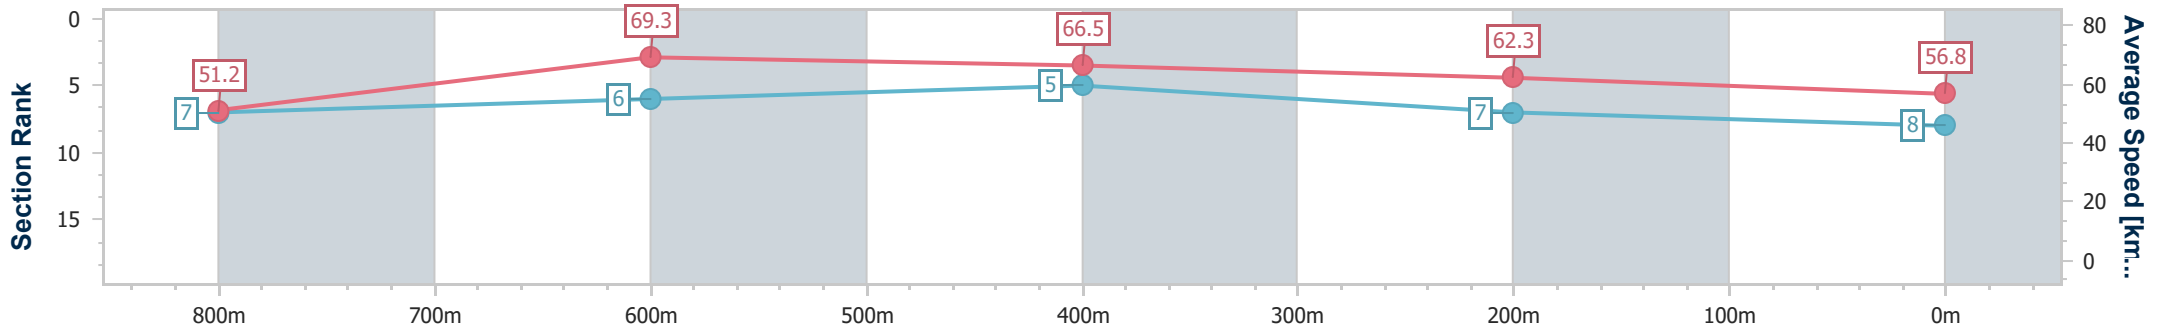

Horse/Jockey Name	Neutralize
Final Rank	8
Fastest Section Time (Section)	0:10.37 (800m)
Top Speed [km/h] (Section)	70.6 (800m)
Race State	Finished

Ladbrokes Cannon Park QLD Professional
Race 7: HIGGINS COATINGS BENCHMARK 55 Handicap - 950m

24 November 2023 - 16:43
Track Rating: Soft 6, Weather: Overcast, Rail Position: +1.5M
1000M-350M True REM

Section	Overall	800m	600m	400m	200m
Section Times	0:56.45 [8] (0:10.55)	0:45.90 [7] (0:10.37)	0:35.53 [6] (0:11.07)	0:24.46 [5] (0:11.81)	0:12.65 [7] (0:12.65)
Average Speed [km/h]	51.2	69.3	66.5	62.3	56.8
Top Speed [km/h]	68.7	70.6	68.8	64.1	60.7
Avg. Dist. to Rail [m]	4.7	3.5	3.2	10.1	13.0
Avg. Stride Freq. [Hz]	2.5	2.7	2.6	2.5	2.4
Avg. Stride Length [m]	5.8	7.2	7.0	6.8	6.5

- [ ] Ranking at each section and finish
- -.-.- No data available at this section
- NA No data available