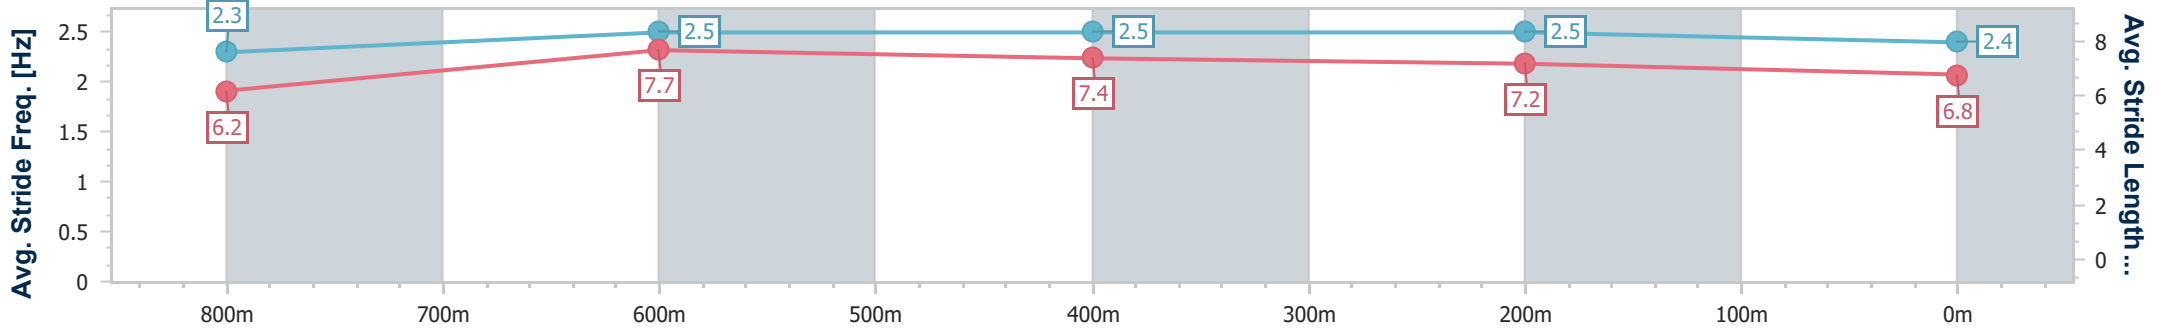

Horse/Jockey Name	Snap Chat
Final Rank	2
Fastest Section Time (Section)	0:10.45 (800m)
Top Speed [km/h] (Section)	70.4 (800m)
Race State	Finished

Ladbrokes Cannon Park QLD Professional
Race 7: HIGGINS COATINGS BENCHMARK 55 Handicap - 950m

24 November 2023 - 16:43
Track Rating: Soft 6, Weather: Overcast, Rail Position: +1.5M
1000M-350M True REM

Section	Overall	800m	600m	400m	200m
Section Times	0:55.60 [2] (0:10.49)	0:45.11 [6] (0:10.45)	0:34.66 [7] (0:11.08)	0:23.58 [6] (0:11.33)	0:12.25 [3] (0:12.25)
Average Speed [km/h]	51.4	69.1	65.6	64.6	58.7
Top Speed [km/h]	67.8	70.4	68.6	65.7	63.7
Avg. Dist. to Rail [m]	1.1	0.4	1.5	5.7	5.1
Avg. Stride Freq. [Hz]	2.3	2.5	2.5	2.5	2.4
Avg. Stride Length [m]	6.2	7.7	7.4	7.2	6.8

- [ ] Ranking at each section and finish
- -.-.- No data available at this section
- NA No data available