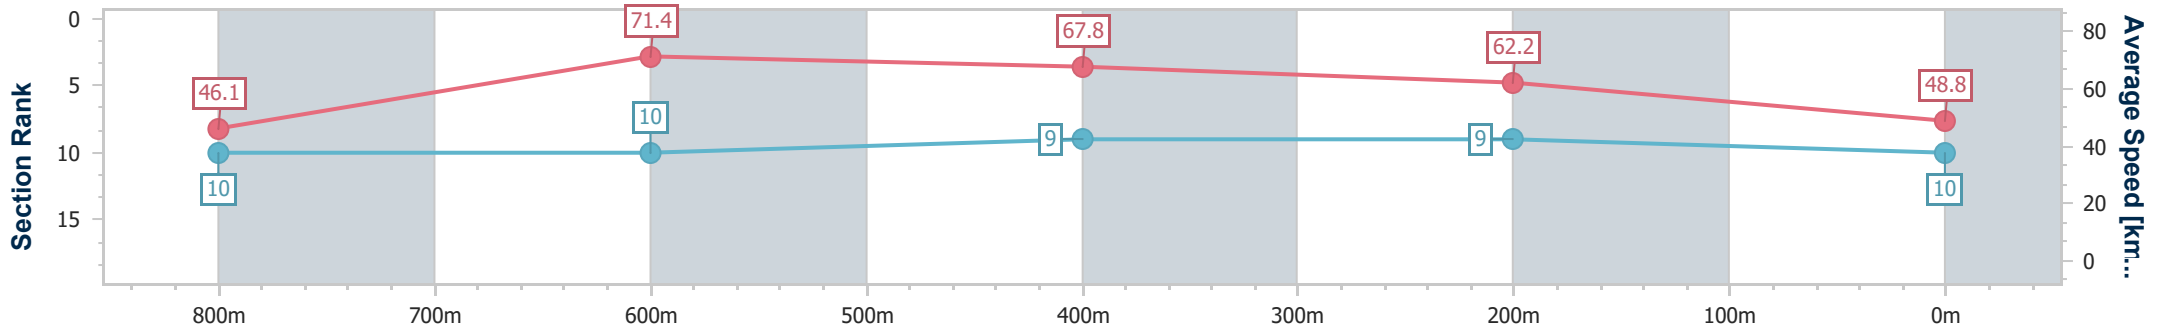

Horse/Jockey Name	Belle Adele
Final Rank	10
Fastest Section Time (Section)	0:10.08 (800m)
Top Speed [km/h] (Section)	72.3 (800m)
Race State	Finished

Ladbrokes Cannon Park QLD Professional
Race 7: HIGGINS COATINGS BENCHMARK 55 Handicap - 950m

24 November 2023 - 16:43
Track Rating: Soft 6, Weather: Overcast, Rail Position: +1.5M
1000M-350M True REM

Section	Overall	800m	600m	400m	200m
Section Times	0:58.87 [10] (0:11.70)	0:47.17 [10] (0:10.08)	0:37.09 [10] (0:10.71)	0:26.38 [9] (0:11.66)	0:14.72 [9] (0:14.72)
Average Speed [km/h]	46.1	71.4	67.8	62.2	48.8
Top Speed [km/h]	70.0	72.3	71.2	64.4	59.0
Avg. Dist. to Rail [m]	8.1	3.4	1.3	3.7	4.2
Avg. Stride Freq. [Hz]	2.2	2.5	2.4	2.3	2.0
Avg. Stride Length [m]	5.8	7.3	7.8	7.4	6.7

- [ ] Ranking at each section and finish
- -.-.- No data available at this section
- NA No data available