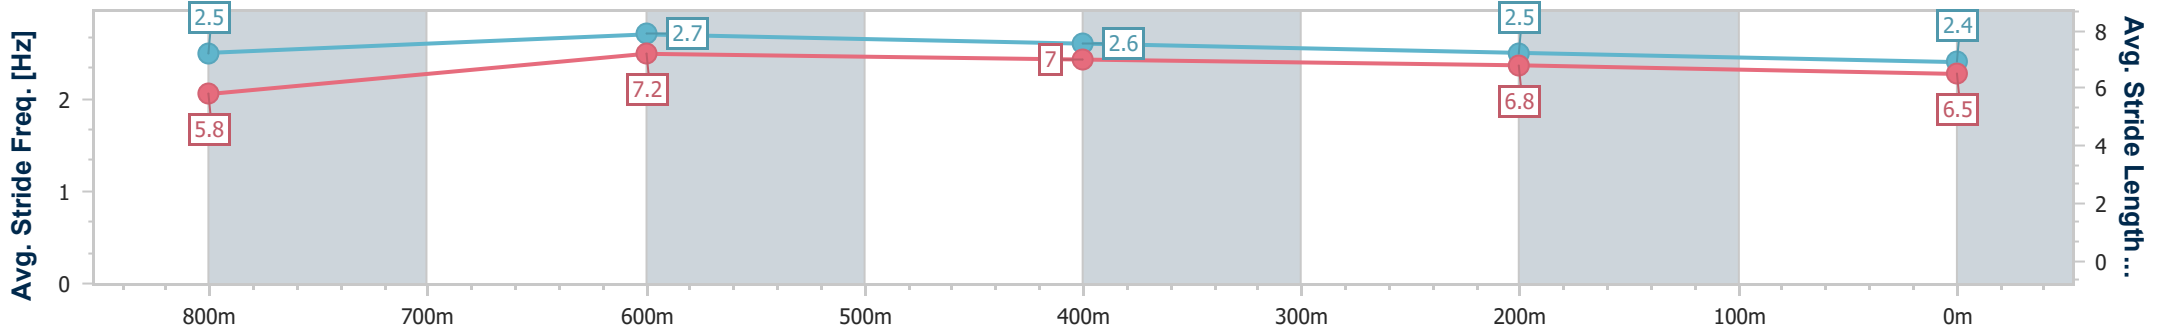

Horse/Jockey Name	Neutralize
Final Rank	8
Fastest Section Time (Section)	0:10.37 (800m)
Top Speed [km/h] (Section)	70.6 (800m)
Race State	Finished

Ladbrokes Cannon Park QLD Professional
Race 7: HIGGINS COATINGS BENCHMARK 55 Handicap - 950m

24 November 2023 - 16:43
Track Rating: Soft 6, Weather: Overcast, Rail Position: +1.5M
1000M-350M True REM

Section	Overall	800m	600m	400m	200m
Section Times	0:56.45 [8] (0:10.55)	0:45.90 [7] (0:10.37)	0:35.53 [6] (0:11.07)	0:24.46 [5] (0:11.81)	0:12.65 [7] (0:12.65)
Average Speed [km/h]	51.2	69.3	66.5	62.3	56.8
Top Speed [km/h]	68.7	70.6	68.8	64.1	60.7
Avg. Dist. to Rail [m]	4.7	3.5	3.2	10.1	13.0
Avg. Stride Freq. [Hz]	2.5	2.7	2.6	2.5	2.4
Avg. Stride Length [m]	5.8	7.2	7.0	6.8	6.5

- [ ] Ranking at each section and finish
- -.-.- No data available at this section
- NA No data available