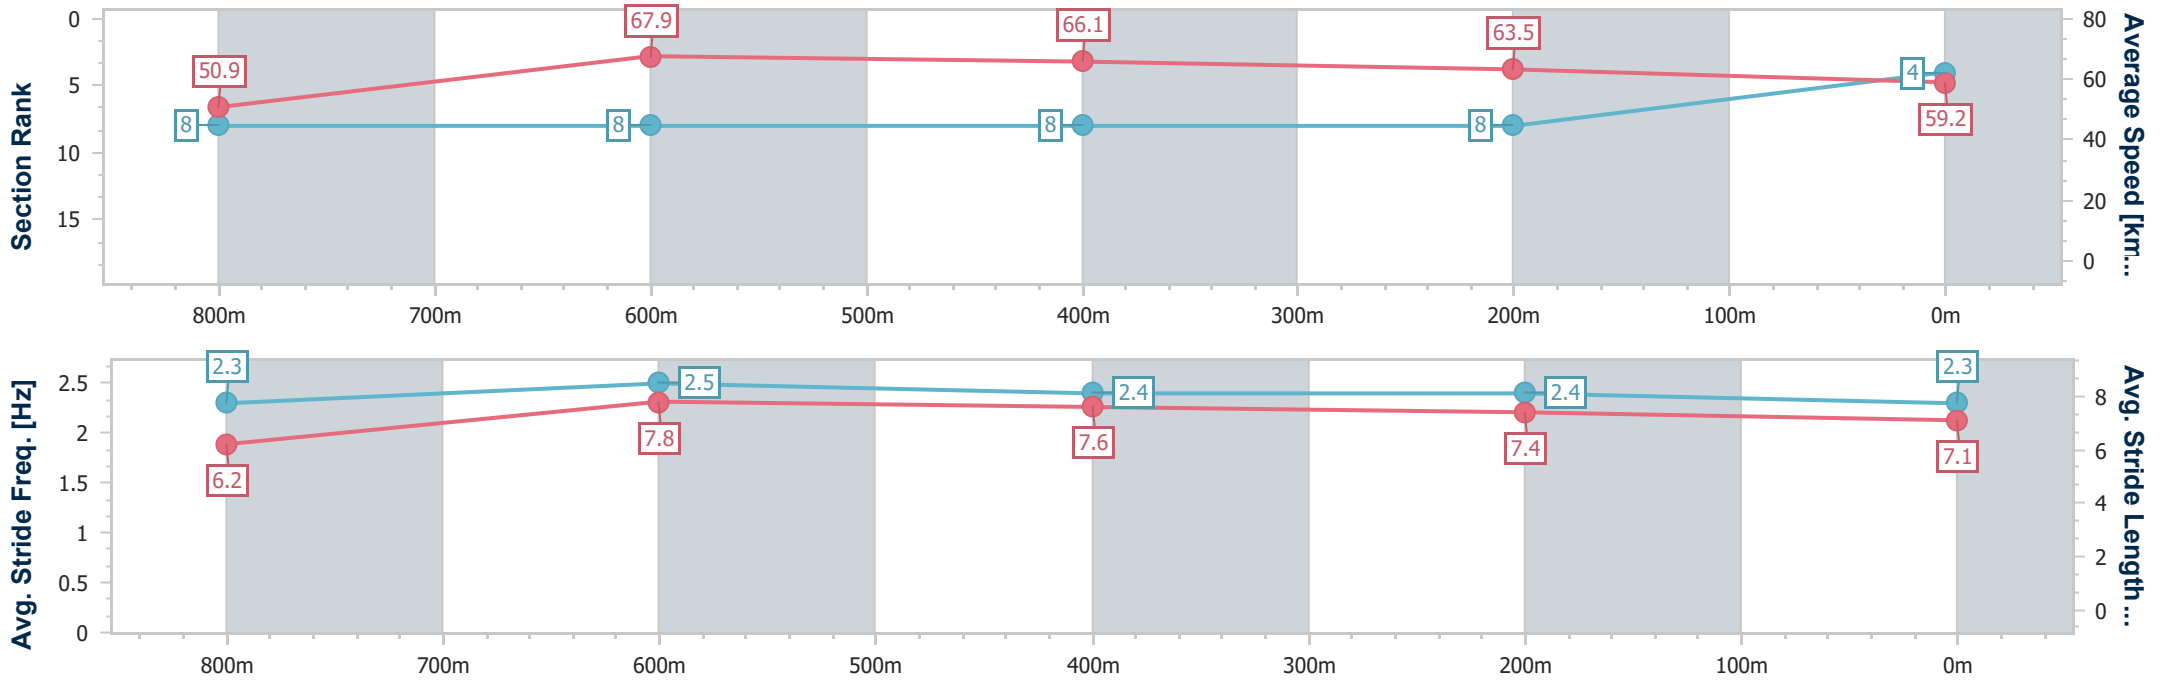

Horse/Jockey Name	Makanui
Final Rank	4
Fastest Section Time (Section)	0:10.60 (800m)
Top Speed [km/h] (Section)	69.1 (800m)
Race State	Finished

Ladbrokes Cannon Park QLD Professional
Race 7: HIGGINS COATINGS BENCHMARK 55 Handicap - 950m

24 November 2023 - 16:43
Track Rating: Soft 6, Weather: Overcast, Rail Position: +1.5M
1000M-350M True REM

Section	Overall	800m	600m	400m	200m
Section Times	0:55.97 [4] (0:10.61)	0:45.36 [8] (0:10.60)	0:34.76 [8] (0:11.06)	0:23.70 [8] (0:11.55)	0:12.15 [8] (0:12.15)
Average Speed [km/h]	50.9	67.9	66.1	63.5	59.2
Top Speed [km/h]	67.1	69.1	68.8	64.6	61.9
Avg. Dist. to Rail [m]	4.7	3.9	2.8	8.3	9.5
Avg. Stride Freq. [Hz]	2.3	2.5	2.4	2.4	2.3
Avg. Stride Length [m]	6.2	7.8	7.6	7.4	7.1

- [ ] Ranking at each section and finish
- -.-.- No data available at this section
- NA No data available