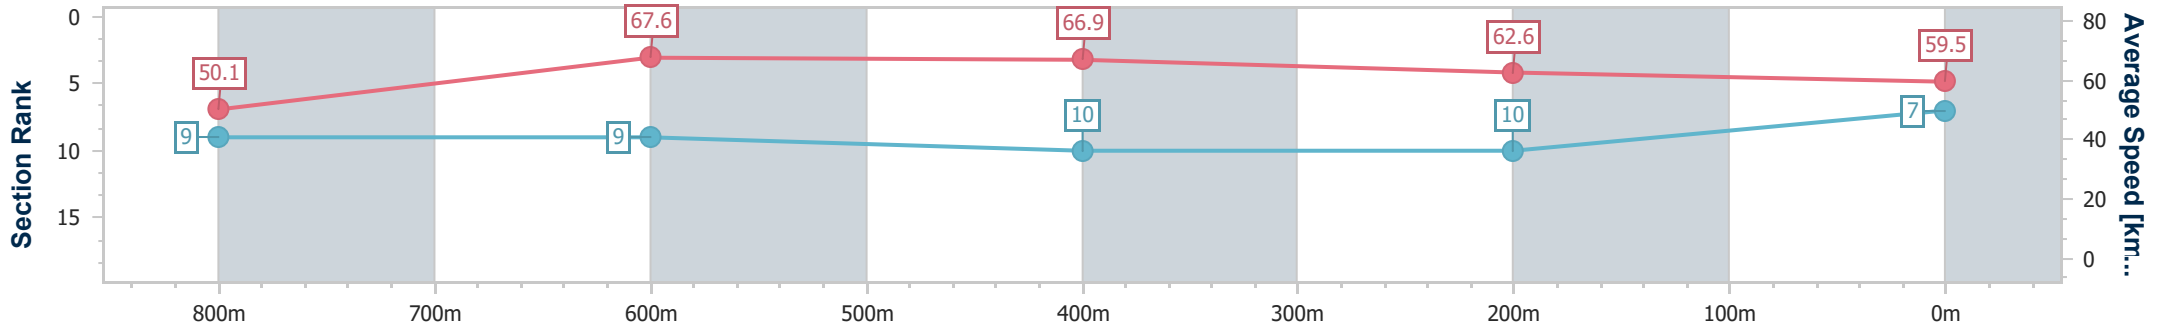

Horse/Jockey Name	Coodarady
Final Rank	7
Fastest Section Time (Section)	0:10.64 (800m)
Top Speed [km/h] (Section)	69.2 (800m)
Race State	Finished

Ladbrokes Cannon Park QLD Professional
Race 7: HIGGINS COATINGS BENCHMARK 55 Handicap - 950m

24 November 2023 - 16:43
Track Rating: Soft 6, Weather: Overcast, Rail Position: +1.5M
1000M-350M True REM

Section	Overall	800m	600m	400m	200m
Section Times	0:56.37 [7] (0:10.82)	0:45.55 [9] (0:10.64)	0:34.91 [9] (0:11.05)	0:23.86 [10] (0:11.74)	0:12.12 [10] (0:12.12)
Average Speed [km/h]	50.1	67.6	66.9	62.6	59.5
Top Speed [km/h]	64.8	69.2	68.5	63.7	62.9
Avg. Dist. to Rail [m]	8.0	4.5	3.9	9.1	9.0
Avg. Stride Freq. [Hz]	2.3	2.5	2.5	2.4	2.3
Avg. Stride Length [m]	6.0	7.5	7.4	7.2	7.2

- [ ] Ranking at each section and finish
- -.-.- No data available at this section
- NA No data available