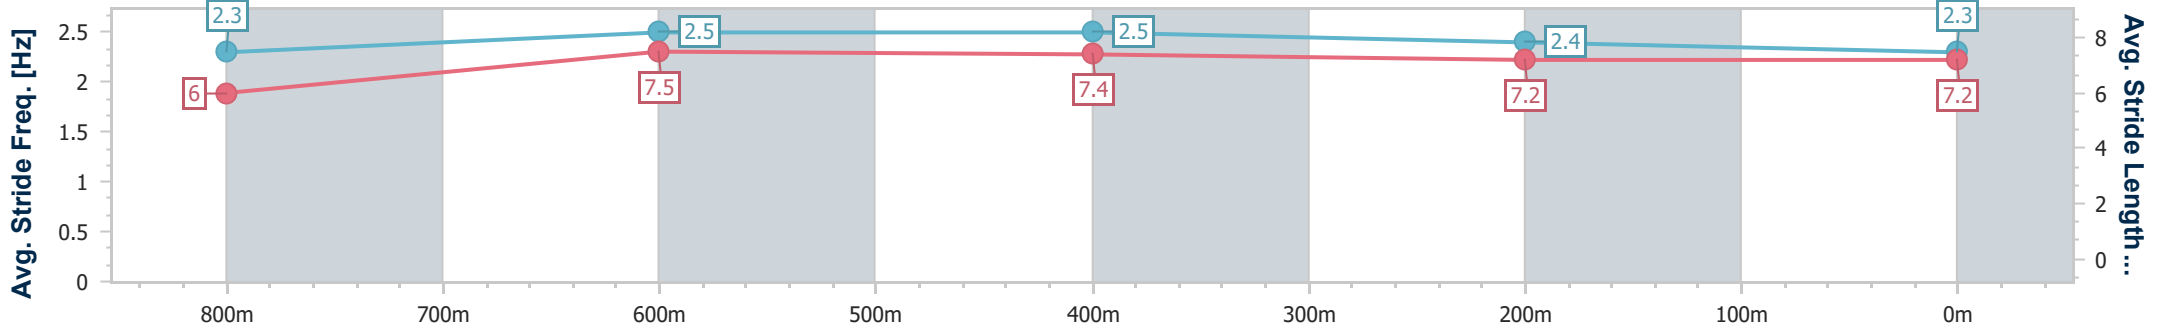

Horse/Jockey Name	Coodarady
Final Rank	7
Fastest Section Time (Section)	0:10.64 (800m)
Top Speed [km/h] (Section)	69.2 (800m)
Race State	Finished

Ladbrokes Cannon Park QLD Professional
Race 7: HIGGINS COATINGS BENCHMARK 55 Handicap - 950m

24 November 2023 - 16:43
Track Rating: Soft 6, Weather: Overcast, Rail Position: +1.5M
1000M-350M True REM

Section	Overall	800m	600m	400m	200m
Section Times	0:56.37 [7] (0:10.82)	0:45.55 [9] (0:10.64)	0:34.91 [9] (0:11.05)	0:23.86 [10] (0:11.74)	0:12.12 [10] (0:12.12)
Average Speed [km/h]	50.1	67.6	66.9	62.6	59.5
Top Speed [km/h]	64.8	69.2	68.5	63.7	62.9
Avg. Dist. to Rail [m]	8.0	4.5	3.9	9.1	9.0
Avg. Stride Freq. [Hz]	2.3	2.5	2.5	2.4	2.3
Avg. Stride Length [m]	6.0	7.5	7.4	7.2	7.2

- [ ] Ranking at each section and finish
- -.-.- No data available at this section
- NA No data available