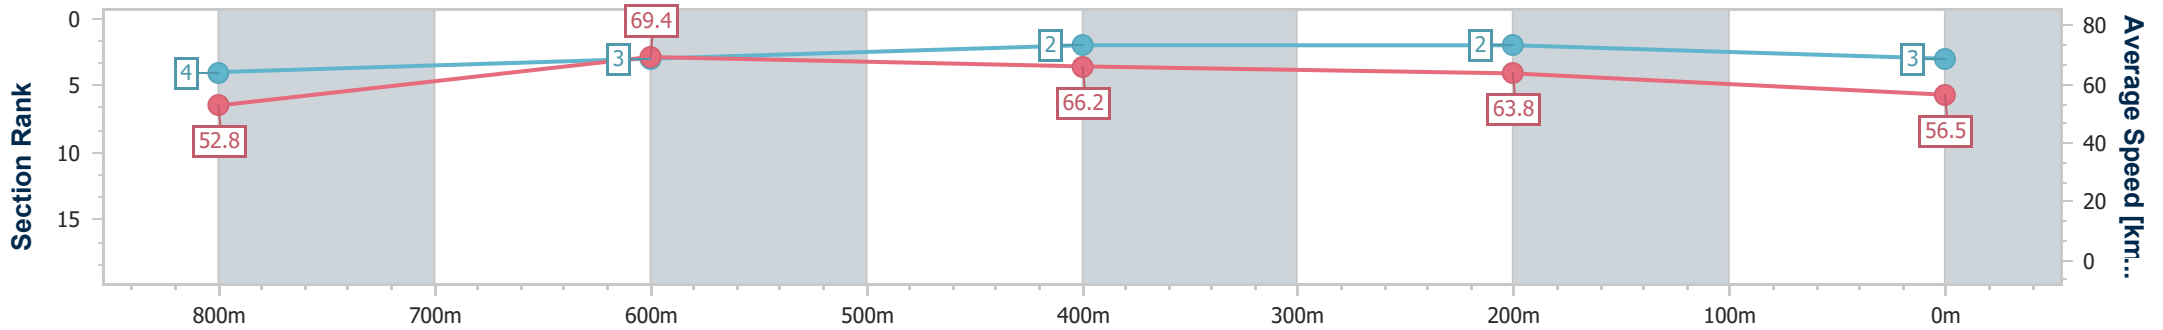

Horse/Jockey Name	Kihi
Final Rank	3
Fastest Section Time (Section)	0:10.28 (Overall)
Top Speed [km/h] (Section)	70.2 (800m)
Race State	Finished

Ladbrokes Cannon Park QLD Professional
Race 7: HIGGINS COATINGS BENCHMARK 55 Handicap - 950m

24 November 2023 - 16:43
Track Rating: Soft 6, Weather: Overcast, Rail Position: +1.5M
1000M-350M True REM

Section	Overall	800m	600m	400m	200m
Section Times	0:55.75 [3] (0:10.28)	0:45.47 [4] (0:10.33)	0:35.14 [3] (0:11.00)	0:24.14 [2] (0:11.42)	0:12.72 [2] (0:12.72)
Average Speed [km/h]	52.8	69.4	66.2	63.8	56.5
Top Speed [km/h]	69.0	70.2	69.5	65.4	59.5
Avg. Dist. to Rail [m]	1.4	0.8	1.7	3.5	3.5
Avg. Stride Freq. [Hz]	2.4	2.6	2.5	2.5	2.4
Avg. Stride Length [m]	6.1	7.5	7.3	7.1	6.6

- [ ] Ranking at each section and finish
- -.-.- No data available at this section
- NA No data available