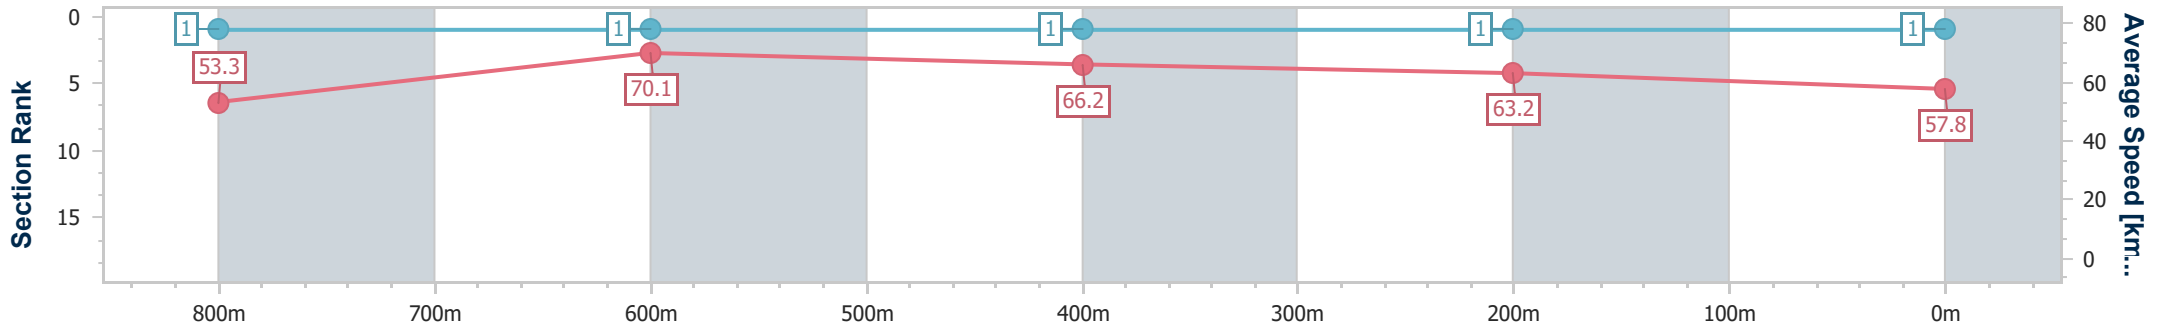

Horse/Jockey Name	Mazzaratti
Final Rank	1
Fastest Section Time (Section)	0:10.14 (Overall)
Top Speed [km/h] (Section)	70.8 (800m)
Race State	Finished

Ladbrokes Cannon Park QLD Professional
Race 7: HIGGINS COATINGS BENCHMARK 55 Handicap - 950m

24 November 2023 - 16:43
Track Rating: Soft 6, Weather: Overcast, Rail Position: +1.5M
1000M-350M True REM

Section	Overall	800m	600m	400m	200m
Section Times	0:55.36 [1] (0:10.14)	0:45.22 [1] (0:10.26)	0:34.96 [1] (0:10.96)	0:24.00 [1] (0:11.58)	0:12.42 [1] (0:12.42)
Average Speed [km/h]	53.3	70.1	66.2	63.2	57.8
Top Speed [km/h]	68.8	70.8	69.6	64.2	61.5
Avg. Dist. to Rail [m]	1.0	0.4	1.5	5.5	6.4
Avg. Stride Freq. [Hz]	2.4	2.5	2.5	2.4	2.3
Avg. Stride Length [m]	6.2	7.7	7.5	7.2	6.9

- [ ] Ranking at each section and finish
- -.-.- No data available at this section
- NA No data available