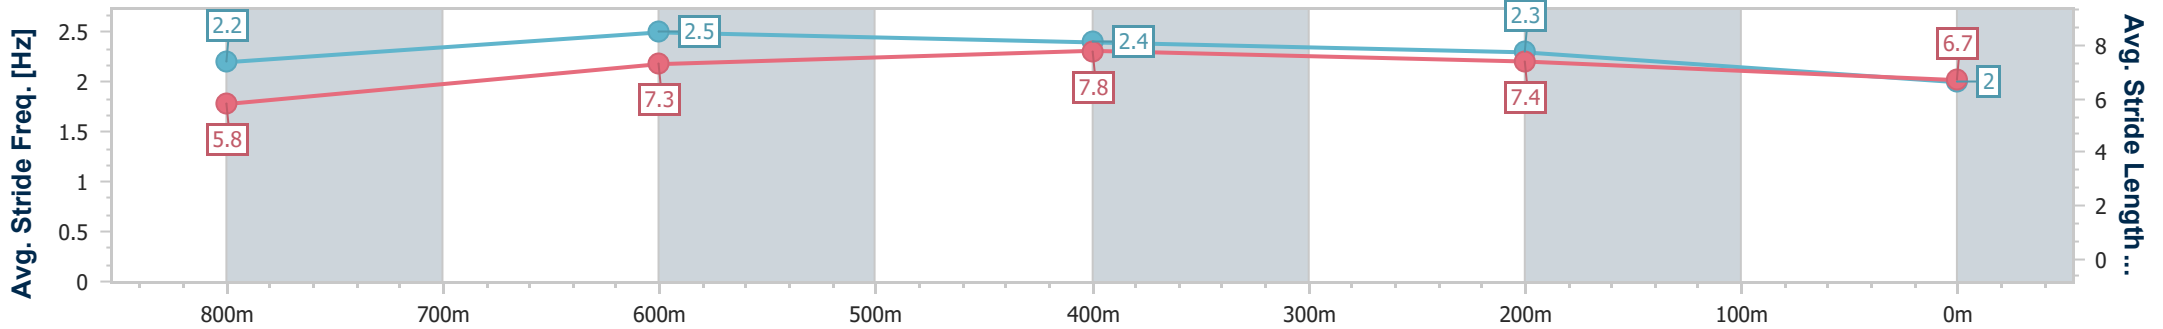

Horse/Jockey Name	Belle Adele
Final Rank	10
Fastest Section Time (Section)	0:10.08 (800m)
Top Speed [km/h] (Section)	72.3 (800m)
Race State	Finished

Ladbrokes Cannon Park QLD Professional
Race 7: HIGGINS COATINGS BENCHMARK 55 Handicap - 950m

24 November 2023 - 16:43
Track Rating: Soft 6, Weather: Overcast, Rail Position: +1.5M
1000M-350M True REM

Section	Overall	800m	600m	400m	200m
Section Times	0:58.87 [10] (0:11.70)	0:47.17 [10] (0:10.08)	0:37.09 [10] (0:10.71)	0:26.38 [9] (0:11.66)	0:14.72 [9] (0:14.72)
Average Speed [km/h]	46.1	71.4	67.8	62.2	48.8
Top Speed [km/h]	70.0	72.3	71.2	64.4	59.0
Avg. Dist. to Rail [m]	8.1	3.4	1.3	3.7	4.2
Avg. Stride Freq. [Hz]	2.2	2.5	2.4	2.3	2.0
Avg. Stride Length [m]	5.8	7.3	7.8	7.4	6.7

- [ ] Ranking at each section and finish
- -.-.- No data available at this section
- NA No data available