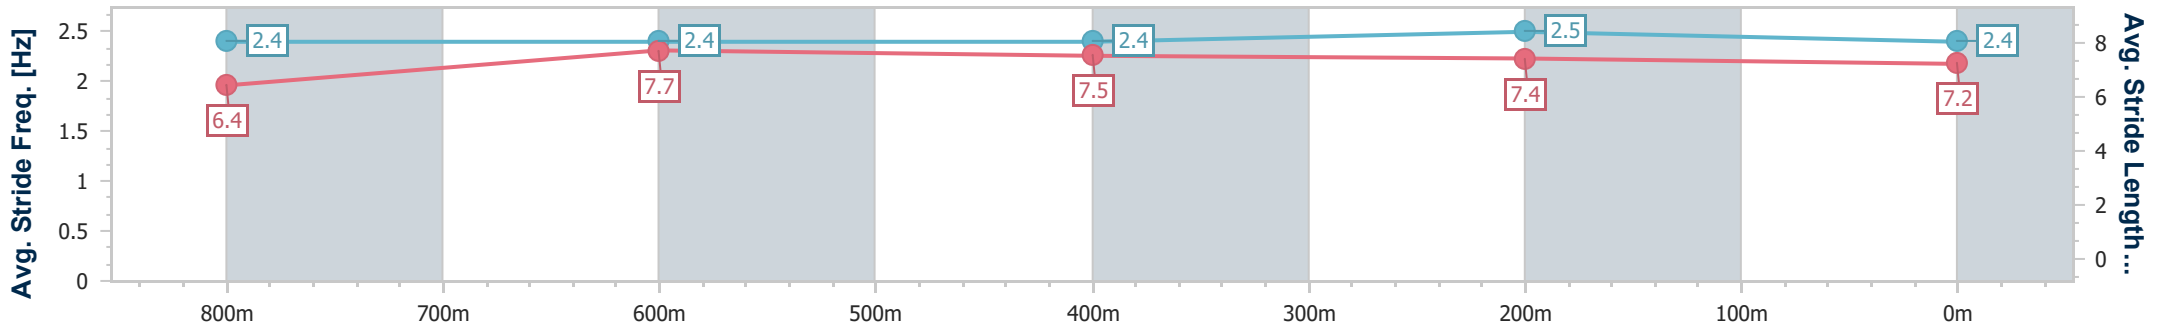

Sunshine Coast QLD Professional

Race 3: THE PUNT & PLONK GROUP Maiden Handicap - 1000m

24 November 2023 - 19:09

Track Rating: Soft 6, Weather: Overcast, Rail Position: +2m Entire

Section	Overall	800m	600m	400m	200m
Section Times	0:57.81 [1] (0:13.14)	0:44.67 [2] (0:10.81)	0:33.86 [2] (0:11.25)	0:22.61 [2] (0:10.93)	0:11.68 [2] (0:11.68)
Average Speed [km/h]	54.8	66.5	64.0	65.9	61.6
Top Speed [km/h]	67.7	68.0	66.3	66.3	64.6
Avg. Dist. to Rail [m]	4.2	1.2	0.5	3.9	4.6
Avg. Stride Freq. [Hz]	2.4	2.4	2.4	2.5	2.4
Avg. Stride Length [m]	6.4	7.7	7.5	7.4	7.2