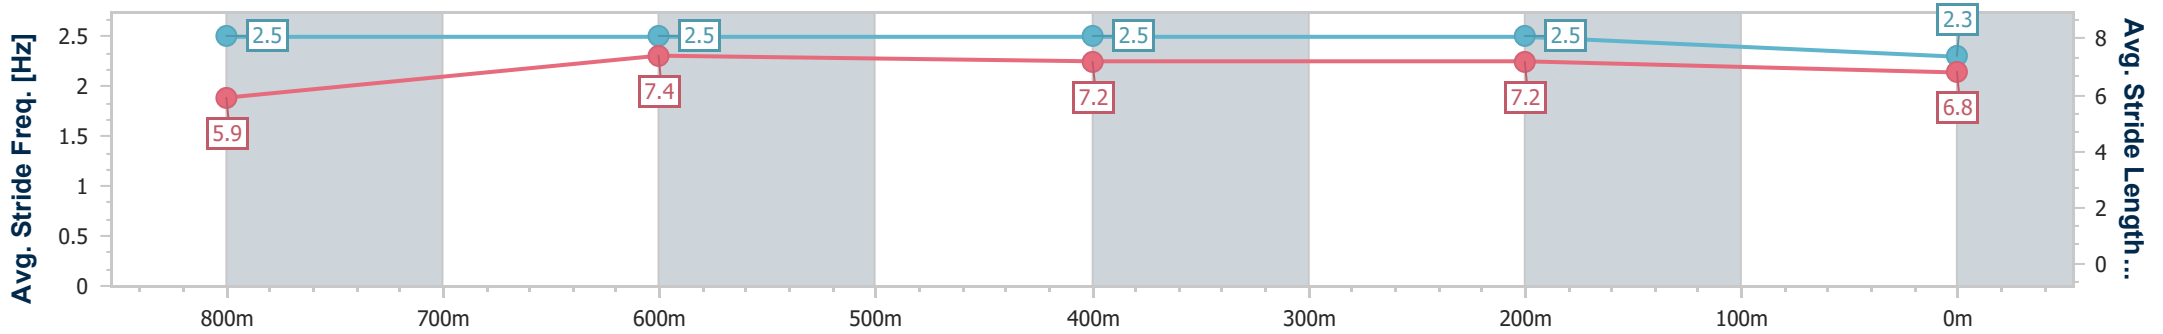

Sunshine Coast QLD Professional

Race 3: THE PUNT & PLONK GROUP Maiden Handicap - 1000m

24 November 2023 - 19:09

Track Rating: Soft 6, Weather: Overcast, Rail Position: +2m Entire

Section	Overall	800m	600m	400m	200m
Section Times	0:59.46 [6] (0:13.58)	0:45.88 [7] (0:10.76)	0:35.12 [6] (0:11.22)	0:23.90 [6] (0:11.28)	0:12.62 [5] (0:12.62)
Average Speed [km/h]	53.1	67.2	65.2	63.9	56.8
Top Speed [km/h]	68.5	68.5	66.7	65.8	61.0
Avg. Dist. to Rail [m]	6.1	1.9	2.8	4.9	4.3
Avg. Stride Freq. [Hz]	2.5	2.5	2.5	2.5	2.3
Avg. Stride Length [m]	5.9	7.4	7.2	7.2	6.8