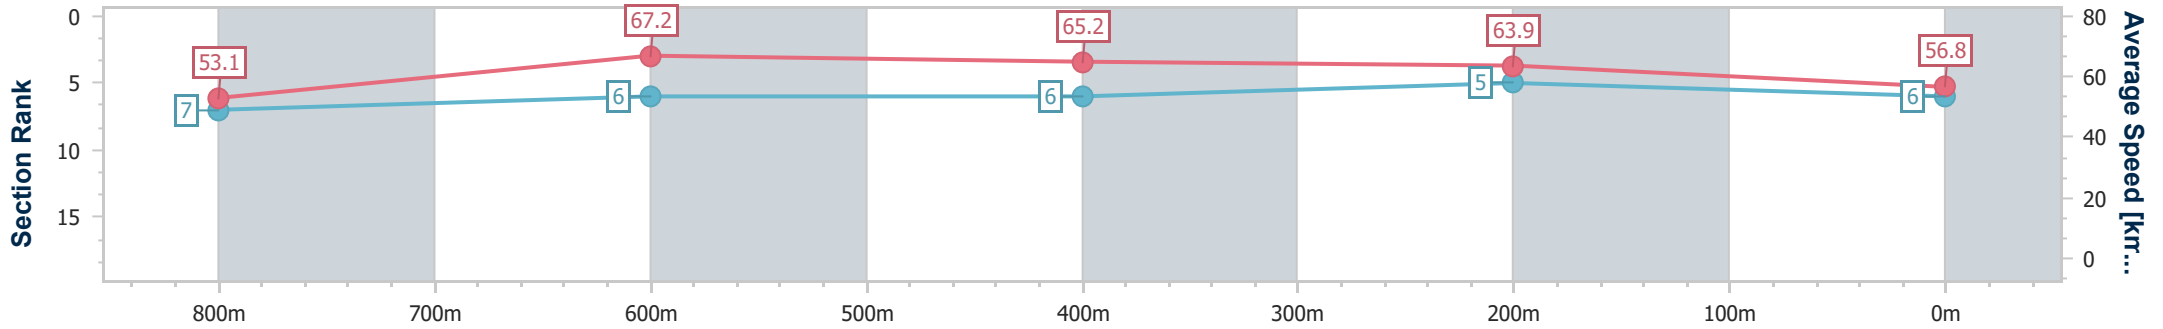

Sunshine Coast QLD Professional

Race 3: THE PUNT & PLONK GROUP Maiden Handicap - 1000m

24 November 2023 - 19:09

Track Rating: Soft 6, Weather: Overcast, Rail Position: +2m Entire

Section	Overall	800m	600m	400m	200m
Section Times	0:59.46 [6] (0:13.58)	0:45.88 [7] (0:10.76)	0:35.12 [6] (0:11.22)	0:23.90 [6] (0:11.28)	0:12.62 [5] (0:12.62)
Average Speed [km/h]	53.1	67.2	65.2	63.9	56.8
Top Speed [km/h]	68.5	68.5	66.7	65.8	61.0
Avg. Dist. to Rail [m]	6.1	1.9	2.8	4.9	4.3
Avg. Stride Freq. [Hz]	2.5	2.5	2.5	2.5	2.3
Avg. Stride Length [m]	5.9	7.4	7.2	7.2	6.8