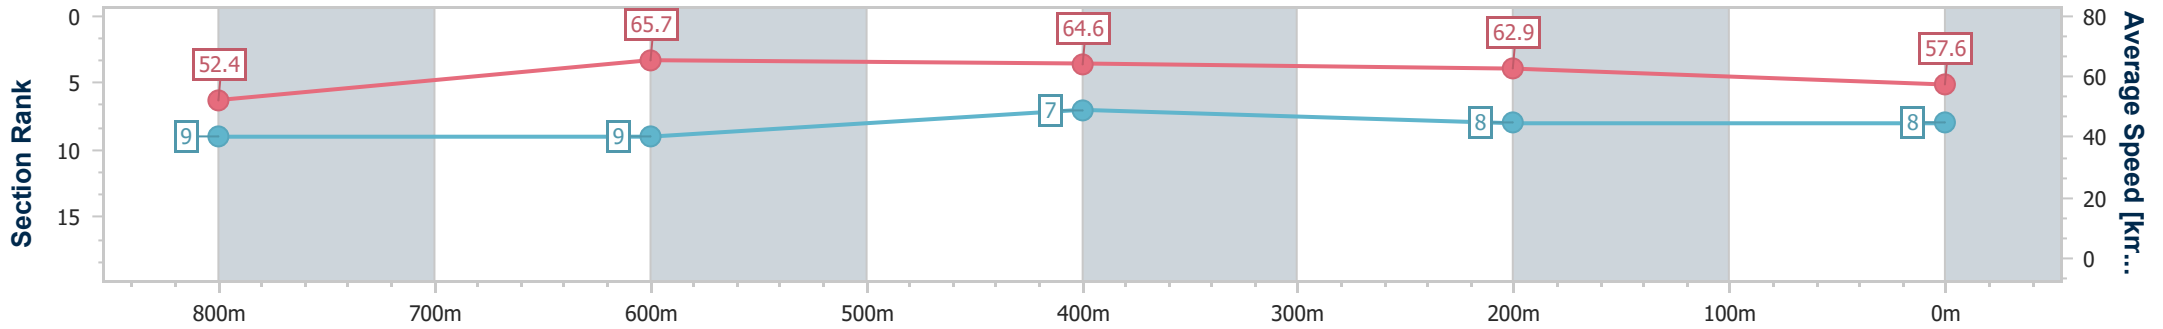

- [] Ranking at each section and finish
- .-.- No data available at this section
- NA No data available

Horse/Jockey Name	Swerves
Final Rank	8
Fastest Section Time (Section)	0:10.96 (800m)
Top Speed [km/h] (Section)	68.6 (800m)
Race State	Finished

Sunshine Coast QLD Professional

Race 3: THE PUNT & PLONK GROUP Maiden Handicap - 1000m

24 November 2023 - 19:09

Track Rating: Soft 6, Weather: Overcast, Rail Position: +2m Entire

Section	Overall	800m	600m	400m	200m
Section Times	0:59.71 [8] (0:13.74)	0:45.97 [9] (0:10.96)	0:35.01 [9] (0:11.07)	0:23.94 [7] (0:11.47)	0:12.47 [8] (0:12.47)
Average Speed [km/h]	52.4	65.7	64.6	62.9	57.6
Top Speed [km/h]	68.3	68.6	65.5	64.3	61.1
Avg. Dist. to Rail [m]	3.9	1.0	0.8	2.9	2.8
Avg. Stride Freq. [Hz]	2.5	2.6	2.6	2.5	2.4
Avg. Stride Length [m]	5.8	6.9	7.0	6.9	6.6

- [] Ranking at each section and finish
- .-.- No data available at this section
- NA No data available

Horse/Jockey Name	Emily Ninetynine
Final Rank	9
Fastest Section Time (Section)	0:11.06 (800m)
Top Speed [km/h] (Section)	67.4 (800m)
Race State	Finished