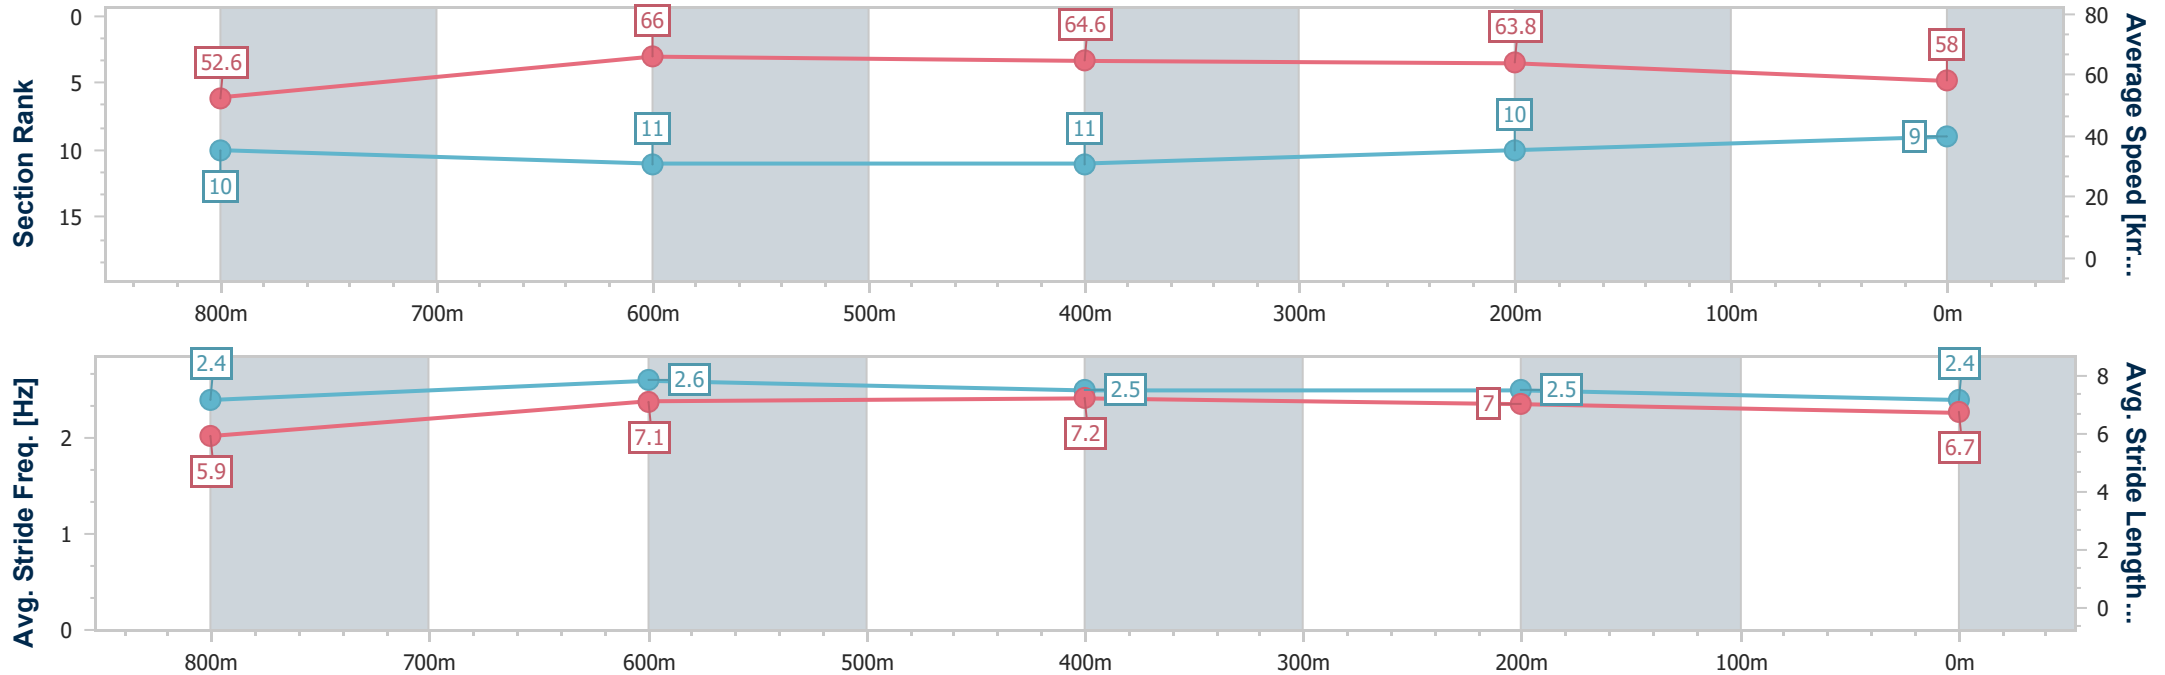

- [] Ranking at each section and finish
- .-.- No data available at this section
- NA No data available

Horse/Jockey Name	Emily Ninetynine
Final Rank	9
Fastest Section Time (Section)	0:11.06 (800m)
Top Speed [km/h] (Section)	67.4 (800m)
Race State	Finished

Sunshine Coast QLD Professional

Race 3: THE PUNT & PLONK GROUP Maiden Handicap - 1000m

24 November 2023 - 19:09

Track Rating: Soft 6, Weather: Overcast, Rail Position: +2m Entire

Section	Overall	800m	600m	400m	200m
Section Times	0:59.74 [9] (0:13.74)	0:46.00 [10] (0:11.06)	0:34.94 [11] (0:11.21)	0:23.73 [11] (0:11.30)	0:12.43 [10] (0:12.43)
Average Speed [km/h]	52.6	66.0	64.6	63.8	58.0
Top Speed [km/h]	66.3	67.4	66.8	66.0	61.6
Avg. Dist. to Rail [m]	12.3	4.3	1.5	4.7	4.8
Avg. Stride Freq. [Hz]	2.4	2.6	2.5	2.5	2.4
Avg. Stride Length [m]	5.9	7.1	7.2	7.0	6.7

- [] Ranking at each section and finish
- .-.- No data available at this section
- NA No data available

Horse/Jockey Name	Bachpacker
Final Rank	10
Fastest Section Time (Section)	0:10.96 (800m)
Top Speed [km/h] (Section)	68.0 (800m)
Race State	Finished

Sunshine Coast QLD Professional

Race 3: THE PUNT & PLONK GROUP Maiden Handicap - 1000m

24 November 2023 - 19:09

Track Rating: Soft 6, Weather: Overcast, Rail Position: +2m Entire

Section	Overall	800m	600m	400m	200m
Section Times	0:59.75 [10] (0:13.63)	0:46.12 [8] (0:10.96)	0:35.16 [8] (0:11.31)	0:23.85 [10] (0:11.38)	0:12.47 [9] (0:12.47)
Average Speed [km/h]	52.9	66.5	64.8	63.1	57.8
Top Speed [km/h]	68.0	68.0	65.8	64.7	61.5
Avg. Dist. to Rail [m]	10.4	3.7	2.9	6.2	6.8
Avg. Stride Freq. [Hz]	2.3	2.3	2.3	2.3	2.1
Avg. Stride Length [m]	6.3	8.0	7.7	7.7	7.6