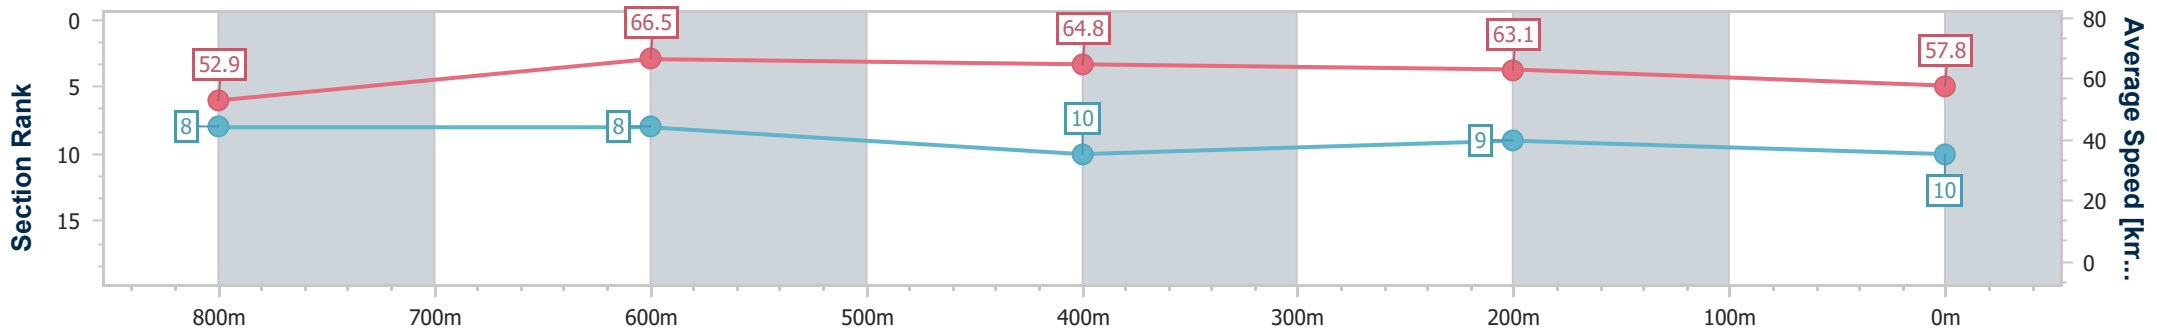

Sunshine Coast QLD Professional

Race 3: THE PUNT & PLONK GROUP Maiden Handicap - 1000m

24 November 2023 - 19:09

Track Rating: Soft 6, Weather: Overcast, Rail Position: +2m Entire

Section	Overall	800m	600m	400m	200m
Section Times	0:59.75 [10] (0:13.63)	0:46.12 [8] (0:10.96)	0:35.16 [8] (0:11.31)	0:23.85 [10] (0:11.38)	0:12.47 [9] (0:12.47)
Average Speed [km/h]	52.9	66.5	64.8	63.1	57.8
Top Speed [km/h]	68.0	68.0	65.8	64.7	61.5
Avg. Dist. to Rail [m]	10.4	3.7	2.9	6.2	6.8
Avg. Stride Freq. [Hz]	2.3	2.3	2.3	2.3	2.1
Avg. Stride Length [m]	6.3	8.0	7.7	7.7	7.6

- [] Ranking at each section and finish
- .-.- No data available at this section
- NA No data available

Horse/Jockey Name	Above The World
Final Rank	11
Fastest Section Time (Section)	0:10.97 (800m)
Top Speed [km/h] (Section)	67.6 (800m)
Race State	Finished