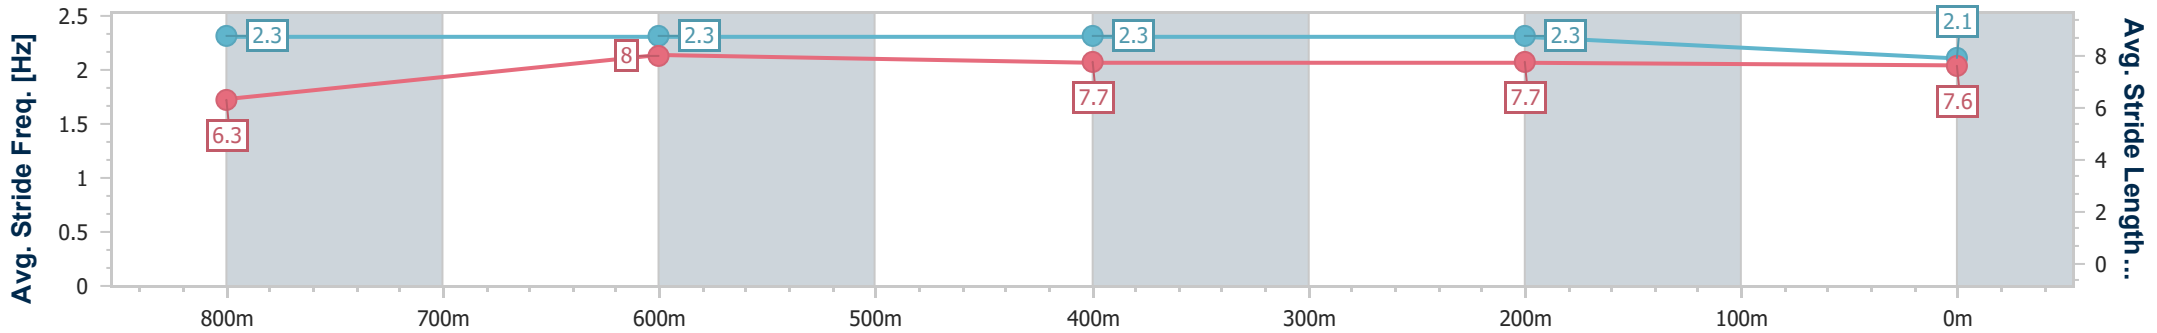

Sunshine Coast QLD Professional

Race 3: THE PUNT & PLONK GROUP Maiden Handicap - 1000m

24 November 2023 - 19:09

Track Rating: Soft 6, Weather: Overcast, Rail Position: +2m Entire

Section	Overall	800m	600m	400m	200m
Section Times	0:59.75 [10] (0:13.63)	0:46.12 [8] (0:10.96)	0:35.16 [8] (0:11.31)	0:23.85 [10] (0:11.38)	0:12.47 [9] (0:12.47)
Average Speed [km/h]	52.9	66.5	64.8	63.1	57.8
Top Speed [km/h]	68.0	68.0	65.8	64.7	61.5
Avg. Dist. to Rail [m]	10.4	3.7	2.9	6.2	6.8
Avg. Stride Freq. [Hz]	2.3	2.3	2.3	2.3	2.1
Avg. Stride Length [m]	6.3	8.0	7.7	7.7	7.6

- [] Ranking at each section and finish
- .-.- No data available at this section
- NA No data available

Horse/Jockey Name	Above The World
Final Rank	11
Fastest Section Time (Section)	0:10.97 (800m)
Top Speed [km/h] (Section)	67.6 (800m)
Race State	Finished