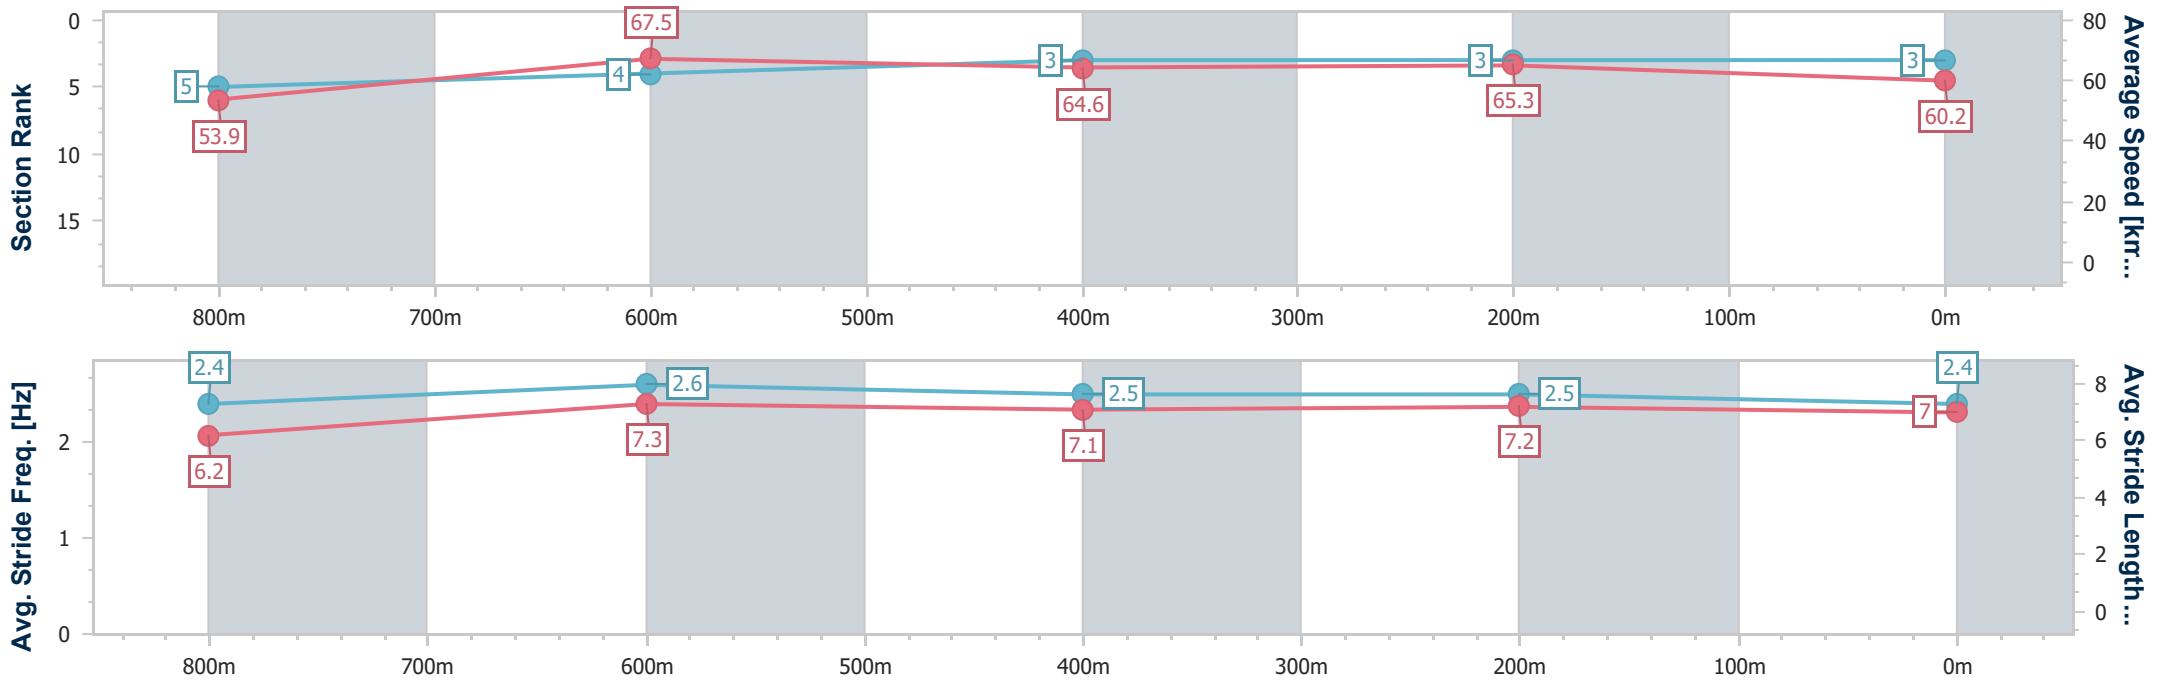

Sunshine Coast QLD Professional

Race 3: THE PUNT & PLONK GROUP Maiden Handicap - 1000m

24 November 2023 - 19:09

Track Rating: Soft 6, Weather: Overcast, Rail Position: +2m Entire

Section	Overall	800m	600m	400m	200m
Section Times	0:58.31 [3] (0:13.36)	0:44.95 [5] (0:10.73)	0:34.22 [4] (0:11.18)	0:23.04 [3] (0:11.07)	0:11.97 [3] (0:11.97)
Average Speed [km/h]	53.9	67.5	64.6	65.3	60.2
Top Speed [km/h]	69.0	69.0	66.1	66.8	63.3
Avg. Dist. to Rail [m]	2.2	1.4	0.9	6.1	7.0
Avg. Stride Freq. [Hz]	2.4	2.6	2.5	2.5	2.4
Avg. Stride Length [m]	6.2	7.3	7.1	7.2	7.0