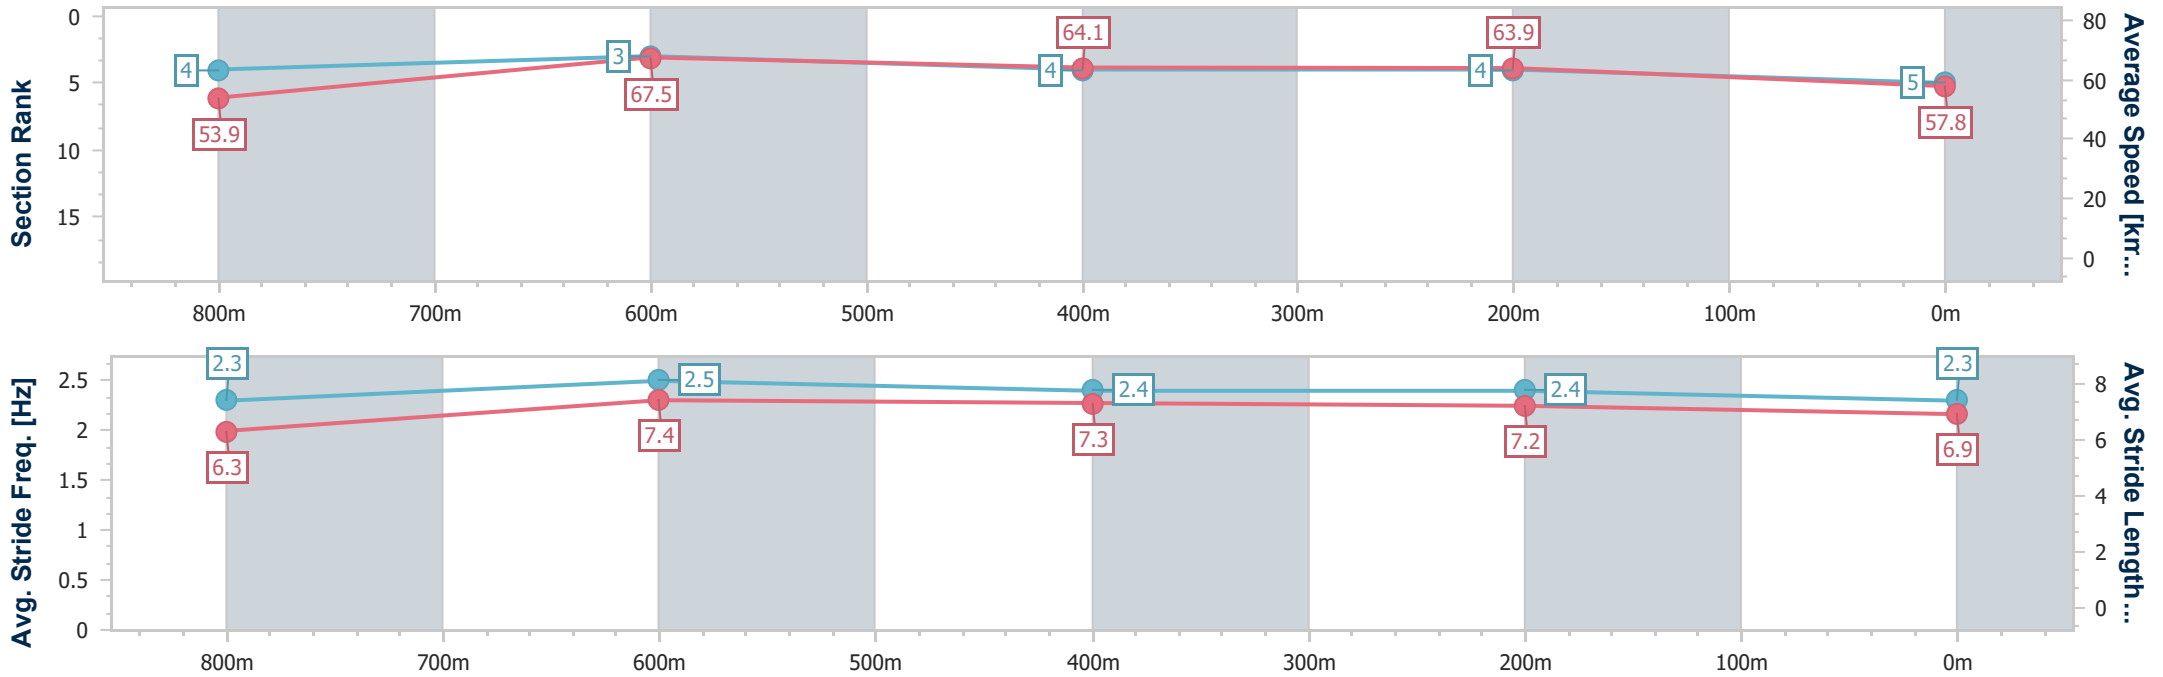

Sunshine Coast QLD Professional

Race 3: THE PUNT & PLONK GROUP Maiden Handicap - 1000m

24 November 2023 - 19:09

Track Rating: Soft 6, Weather: Overcast, Rail Position: +2m Entire

Section	Overall	800m	600m	400m	200m
Section Times	0:59.19 [5] (0:13.35)	0:45.84 [4] (0:10.74)	0:35.10 [3] (0:11.33)	0:23.77 [4] (0:11.32)	0:12.45 [4] (0:12.45)
Average Speed [km/h]	53.9	67.5	64.1	63.9	57.8
Top Speed [km/h]	69.3	69.2	66.0	66.7	61.4
Avg. Dist. to Rail [m]	2.9	2.1	1.9	6.6	6.4
Avg. Stride Freq. [Hz]	2.3	2.5	2.4	2.4	2.3
Avg. Stride Length [m]	6.3	7.4	7.3	7.2	6.9