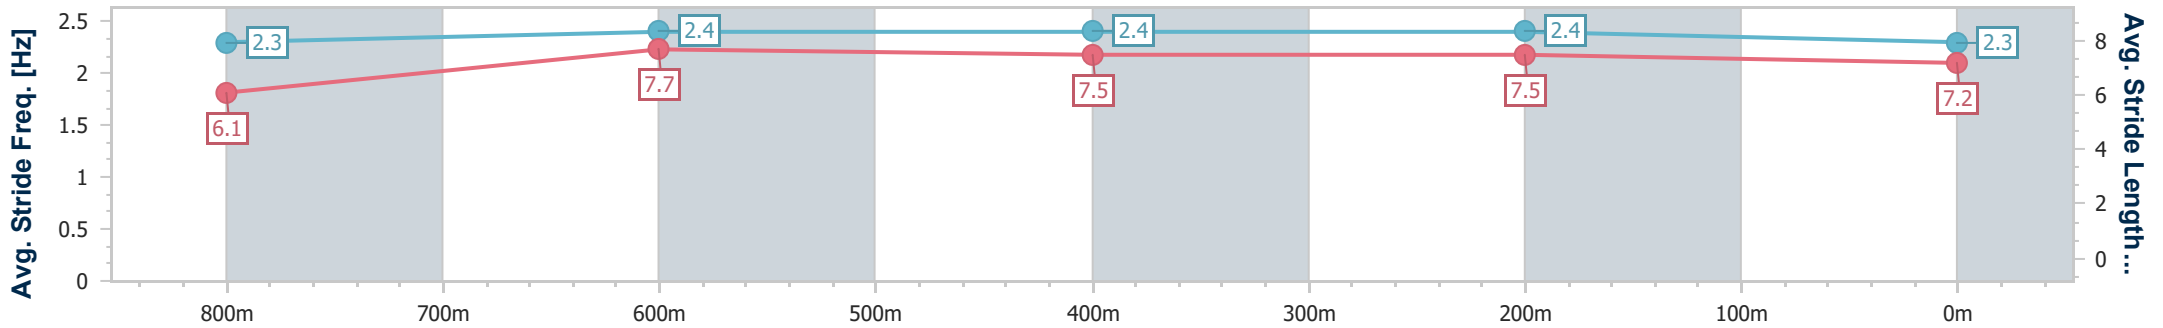

Sunshine Coast QLD Professional

Race 3: THE PUNT & PLONK GROUP Maiden Handicap - 1000m

24 November 2023 - 19:09

Track Rating: Soft 6, Weather: Overcast, Rail Position: +2m Entire

Section	Overall	800m	600m	400m	200m
Section Times	0:59.46 [7] (0:13.91)	0:45.55 [11] (0:10.82)	0:34.73 [10] (0:11.08)	0:23.65 [8] (0:11.23)	0:12.42 [7] (0:12.42)
Average Speed [km/h]	51.8	67.3	65.3	64.2	57.9
Top Speed [km/h]	67.8	68.3	66.8	65.4	62.4
Avg. Dist. to Rail [m]	7.7	2.3	1.4	5.6	6.2
Avg. Stride Freq. [Hz]	2.3	2.4	2.4	2.4	2.3
Avg. Stride Length [m]	6.1	7.7	7.5	7.5	7.2

- [] Ranking at each section and finish
- .-.- No data available at this section
- NA No data available

Horse/Jockey Name	Swerves
Final Rank	8
Fastest Section Time (Section)	0:10.96 (800m)
Top Speed [km/h] (Section)	68.6 (800m)
Race State	Finished