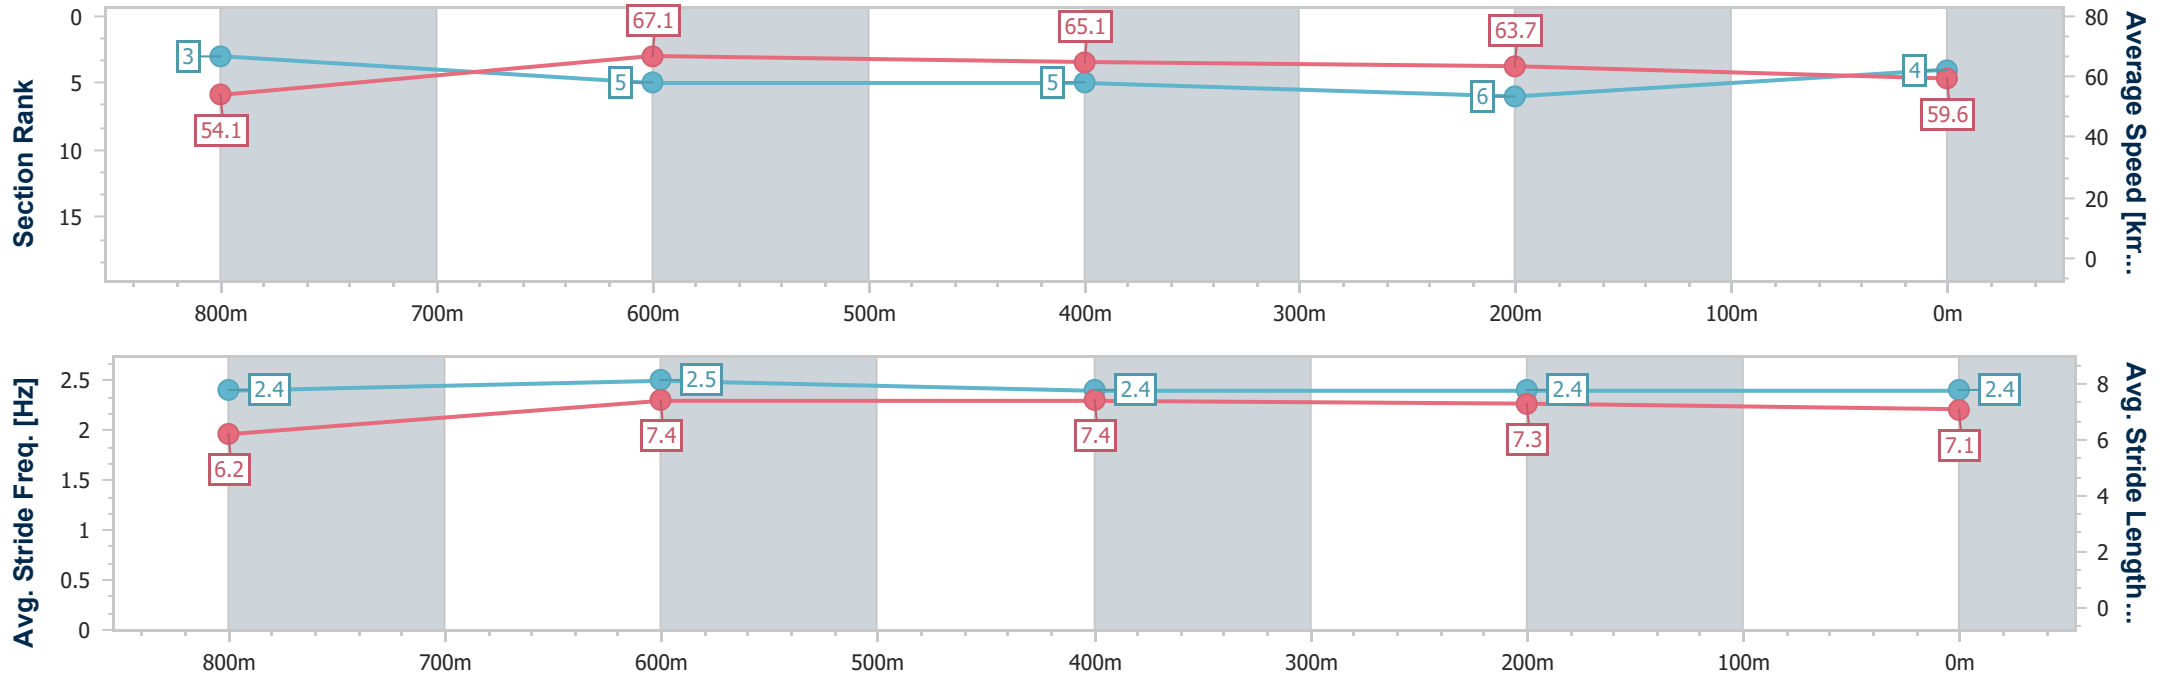

Sunshine Coast QLD Professional

Race 3: THE PUNT & PLONK GROUP Maiden Handicap - 1000m

24 November 2023 - 19:09

Track Rating: Soft 6, Weather: Overcast, Rail Position: +2m Entire

Section	Overall	800m	600m	400m	200m
Section Times	0:58.93 [4] (0:13.32)	0:45.61 [3] (0:10.97)	0:34.64 [5] (0:11.26)	0:23.38 [5] (0:11.33)	0:12.05 [6] (0:12.05)
Average Speed [km/h]	54.1	67.1	65.1	63.7	59.6
Top Speed [km/h]	68.4	68.5	66.1	64.5	63.3
Avg. Dist. to Rail [m]	9.9	5.3	3.1	8.3	7.7
Avg. Stride Freq. [Hz]	2.4	2.5	2.4	2.4	2.4
Avg. Stride Length [m]	6.2	7.4	7.4	7.3	7.1