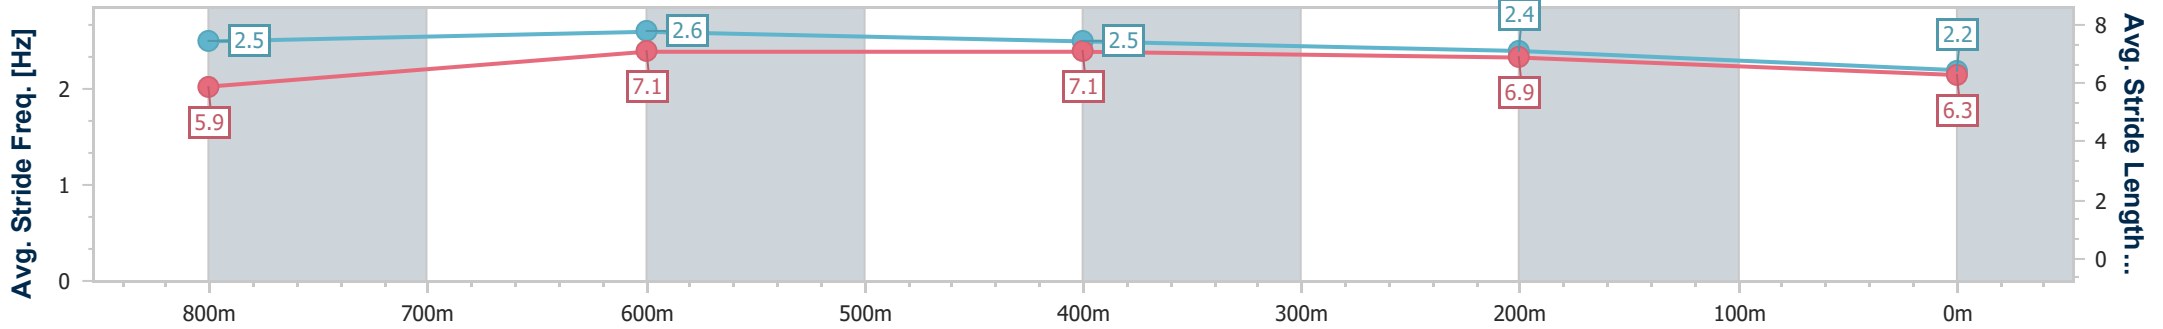

Sunshine Coast QLD Professional

Race 3: THE PUNT & PLONK GROUP Maiden Handicap - 1000m

24 November 2023 - 19:09

Track Rating: Soft 6, Weather: Overcast, Rail Position: +2m Entire

Section	Overall	800m	600m	400m	200m
Section Times	1:02.34 [12] (0:13.42)	0:48.92 [6] (0:11.03)	0:37.89 [7] (0:11.44)	0:26.45 [9] (0:12.07)	0:14.38 [11] (0:14.38)
Average Speed [km/h]	53.6	66.2	63.9	59.6	50.1
Top Speed [km/h]	67.9	67.7	64.8	63.1	56.0
Avg. Dist. to Rail [m]	7.7	3.7	2.4	7.6	8.2
Avg. Stride Freq. [Hz]	2.5	2.6	2.5	2.4	2.2
Avg. Stride Length [m]	5.9	7.1	7.1	6.9	6.3

- [] Ranking at each section and finish
- .-.- No data available at this section
- NA No data available