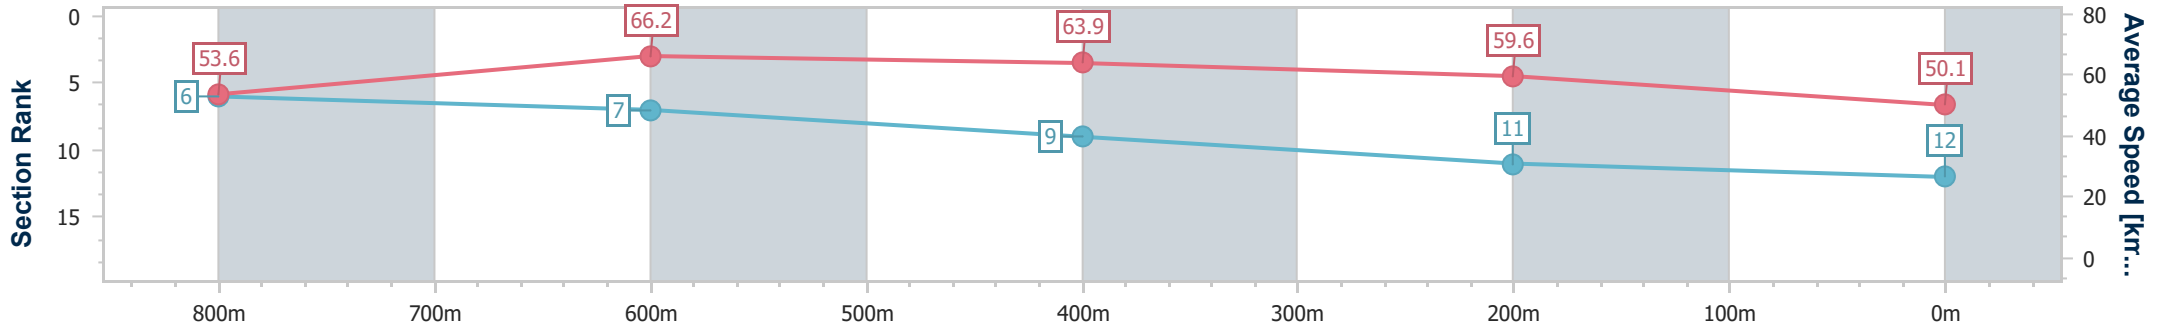

Sunshine Coast QLD Professional

Race 3: THE PUNT & PLONK GROUP Maiden Handicap - 1000m

24 November 2023 - 19:09

Track Rating: Soft 6, Weather: Overcast, Rail Position: +2m Entire

Section	Overall	800m	600m	400m	200m
Section Times	1:02.34 [12] (0:13.42)	0:48.92 [6] (0:11.03)	0:37.89 [7] (0:11.44)	0:26.45 [9] (0:12.07)	0:14.38 [11] (0:14.38)
Average Speed [km/h]	53.6	66.2	63.9	59.6	50.1
Top Speed [km/h]	67.9	67.7	64.8	63.1	56.0
Avg. Dist. to Rail [m]	7.7	3.7	2.4	7.6	8.2
Avg. Stride Freq. [Hz]	2.5	2.6	2.5	2.4	2.2
Avg. Stride Length [m]	5.9	7.1	7.1	6.9	6.3

- [] Ranking at each section and finish
- .-.- No data available at this section
- NA No data available