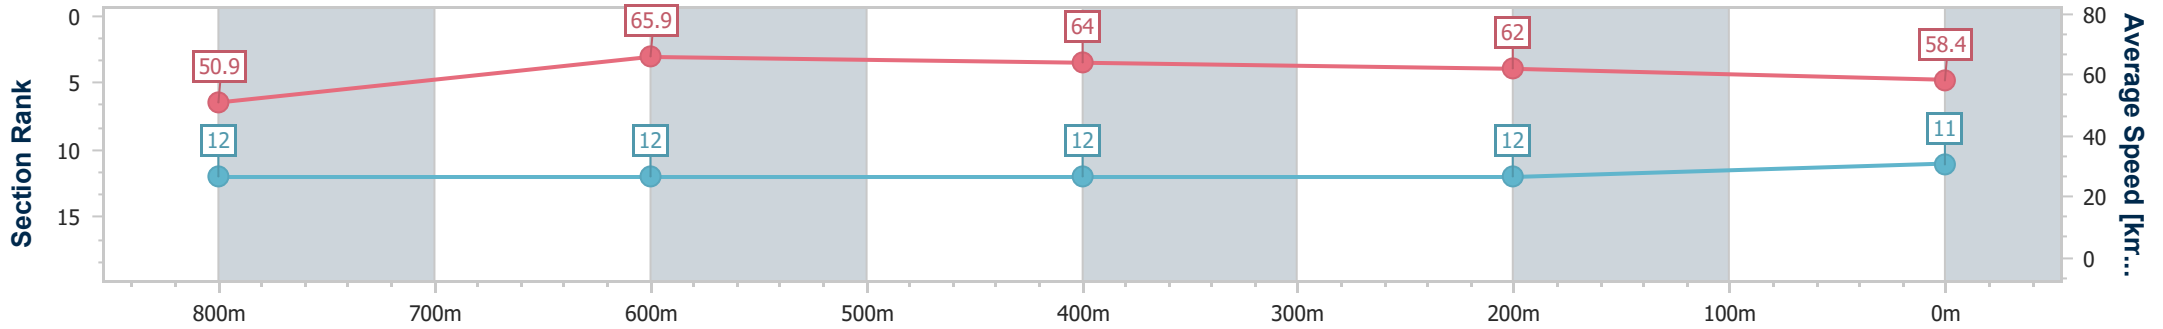

- [] Ranking at each section and finish
- .-.- No data available at this section
- NA No data available

Horse/Jockey Name	Above The World
Final Rank	11
Fastest Section Time (Section)	0:10.97 (800m)
Top Speed [km/h] (Section)	67.6 (800m)
Race State	Finished

Sunshine Coast QLD Professional

Race 3: THE PUNT & PLONK GROUP Maiden Handicap - 1000m

24 November 2023 - 19:09

Track Rating: Soft 6, Weather: Overcast, Rail Position: +2m Entire

Section	Overall	800m	600m	400m	200m
Section Times	1:00.39 [11] (0:14.15)	0:46.24 [12] (0:10.97)	0:35.27 [12] (0:11.33)	0:23.94 [12] (0:11.61)	0:12.33 [12] (0:12.33)
Average Speed [km/h]	50.9	65.9	64.0	62.0	58.4
Top Speed [km/h]	66.7	67.6	64.5	63.8	61.2
Avg. Dist. to Rail [m]	6.1	2.3	0.9	4.8	4.9
Avg. Stride Freq. [Hz]	2.3	2.4	2.4	2.3	2.3
Avg. Stride Length [m]	6.0	7.6	7.5	7.5	7.2

- [] Ranking at each section and finish
- .-.- No data available at this section
- NA No data available

Horse/Jockey Name	Jewelmae
Final Rank	12
Fastest Section Time (Section)	0:11.03 (800m)
Top Speed [km/h] (Section)	67.9 (Overall)
Race State	Finished