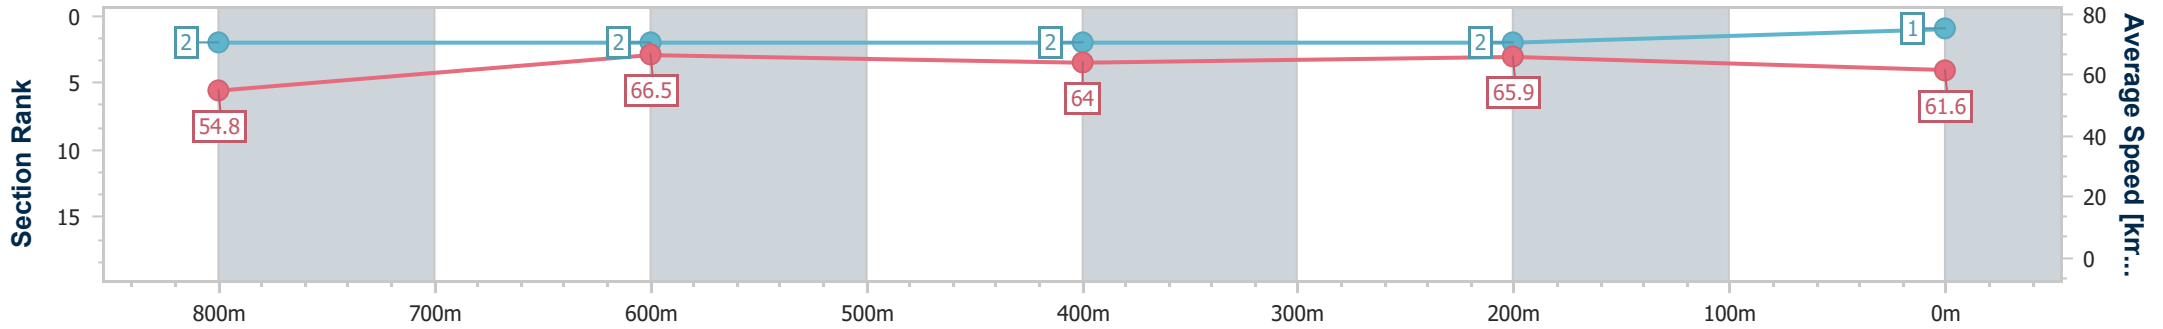

Sunshine Coast QLD Professional

Race 3: THE PUNT & PLONK GROUP Maiden Handicap - 1000m

24 November 2023 - 19:09

Track Rating: Soft 6, Weather: Overcast, Rail Position: +2m Entire

Section	Overall	800m	600m	400m	200m
Section Times	0:57.81 [1] (0:13.14)	0:44.67 [2] (0:10.81)	0:33.86 [2] (0:11.25)	0:22.61 [2] (0:10.93)	0:11.68 [2] (0:11.68)
Average Speed [km/h]	54.8	66.5	64.0	65.9	61.6
Top Speed [km/h]	67.7	68.0	66.3	66.3	64.6
Avg. Dist. to Rail [m]	4.2	1.2	0.5	3.9	4.6
Avg. Stride Freq. [Hz]	2.4	2.4	2.4	2.5	2.4
Avg. Stride Length [m]	6.4	7.7	7.5	7.4	7.2