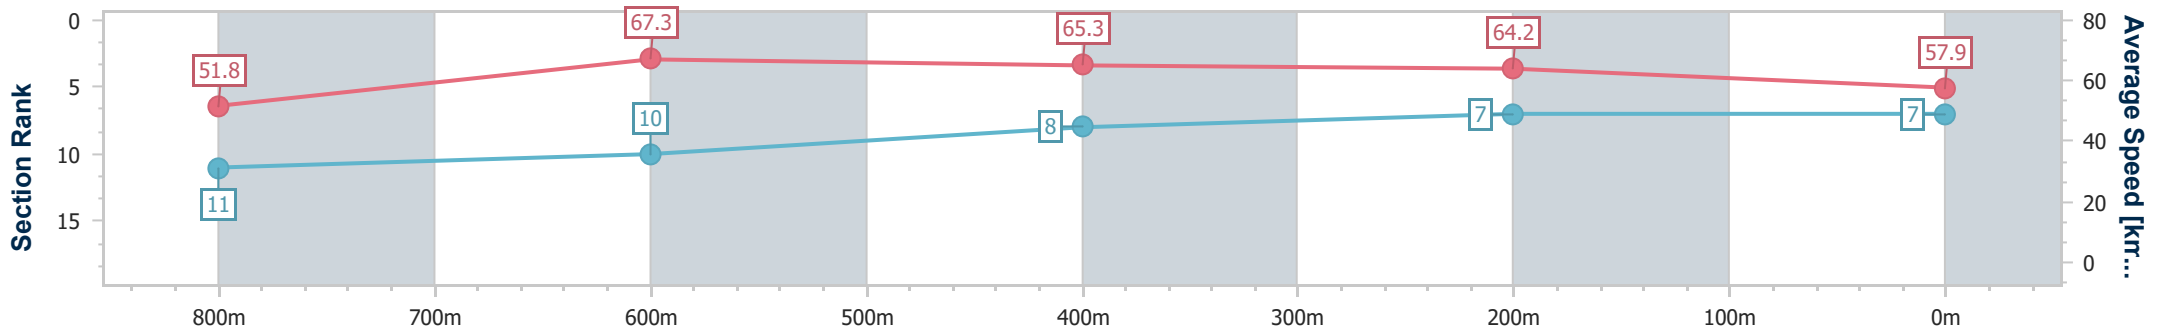

Sunshine Coast QLD Professional

Race 3: THE PUNT & PLONK GROUP Maiden Handicap - 1000m

24 November 2023 - 19:09

Track Rating: Soft 6, Weather: Overcast, Rail Position: +2m Entire

Section	Overall	800m	600m	400m	200m
Section Times	0:59.46 [7] (0:13.91)	0:45.55 [11] (0:10.82)	0:34.73 [10] (0:11.08)	0:23.65 [8] (0:11.23)	0:12.42 [7] (0:12.42)
Average Speed [km/h]	51.8	67.3	65.3	64.2	57.9
Top Speed [km/h]	67.8	68.3	66.8	65.4	62.4
Avg. Dist. to Rail [m]	7.7	2.3	1.4	5.6	6.2
Avg. Stride Freq. [Hz]	2.3	2.4	2.4	2.4	2.3
Avg. Stride Length [m]	6.1	7.7	7.5	7.5	7.2

- [] Ranking at each section and finish
- .-.- No data available at this section
- NA No data available

Horse/Jockey Name	Swerves
Final Rank	8
Fastest Section Time (Section)	0:10.96 (800m)
Top Speed [km/h] (Section)	68.6 (800m)
Race State	Finished