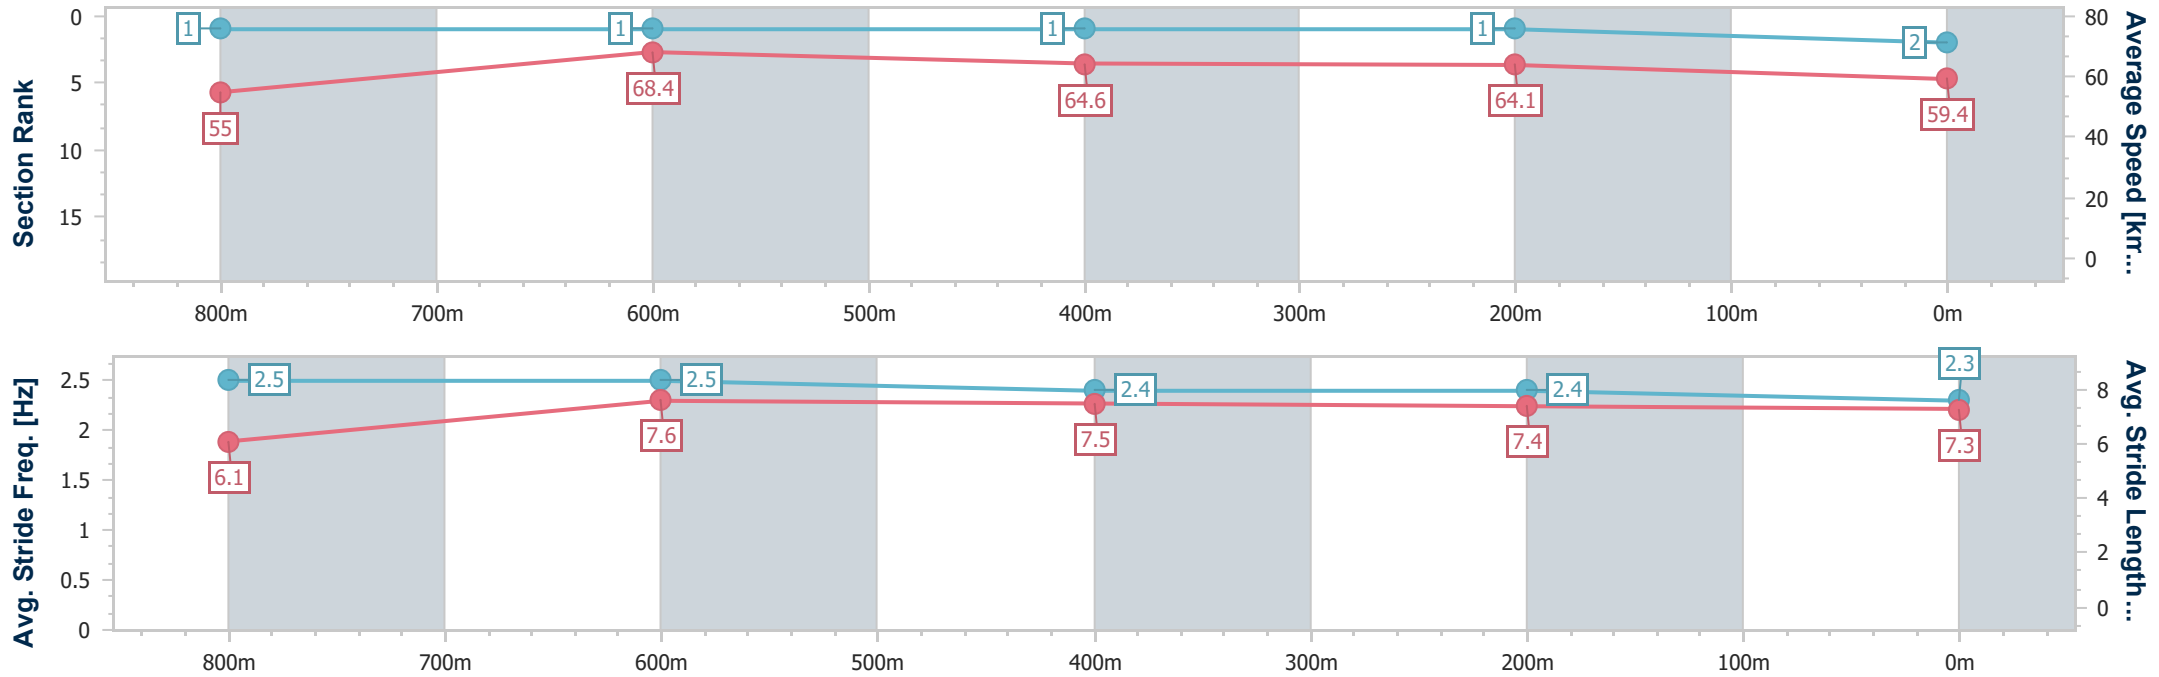

Horse/Jockey Name	Luvarchie
Final Rank	2
Fastest Section Time (Section)	0:10.60 (800m)
Top Speed [km/h] (Section)	68.9 (800m)
Race State	Finished

Sunshine Coast QLD Professional

Race 3: THE PUNT & PLONK GROUP Maiden Handicap - 1000m **SCTC** SUNSHINE COAST TURF CLUB

24 November 2023 - 19:09

Track Rating: Soft 6, Weather: Overcast, Rail Position: +2m Entire

Section	Overall	800m	600m	400m	200m
Section Times	0:58.19 [2] (0:13.09)	0:45.10 [1] (0:10.60)	0:34.50 [1] (0:11.15)	0:23.35 [1] (0:11.22)	0:12.13 [1] (0:12.13)
Average Speed [km/h]	55.0	68.4	64.6	64.1	59.4
Top Speed [km/h]	68.6	68.9	67.5	65.5	63.3
Avg. Dist. to Rail [m]	6.4	2.8	0.3	3.5	3.7
Avg. Stride Freq. [Hz]	2.5	2.5	2.4	2.4	2.3
Avg. Stride Length [m]	6.1	7.6	7.5	7.4	7.3

- [ ] Ranking at each section and finish
- -.-.- No data available at this section
- NA No data available