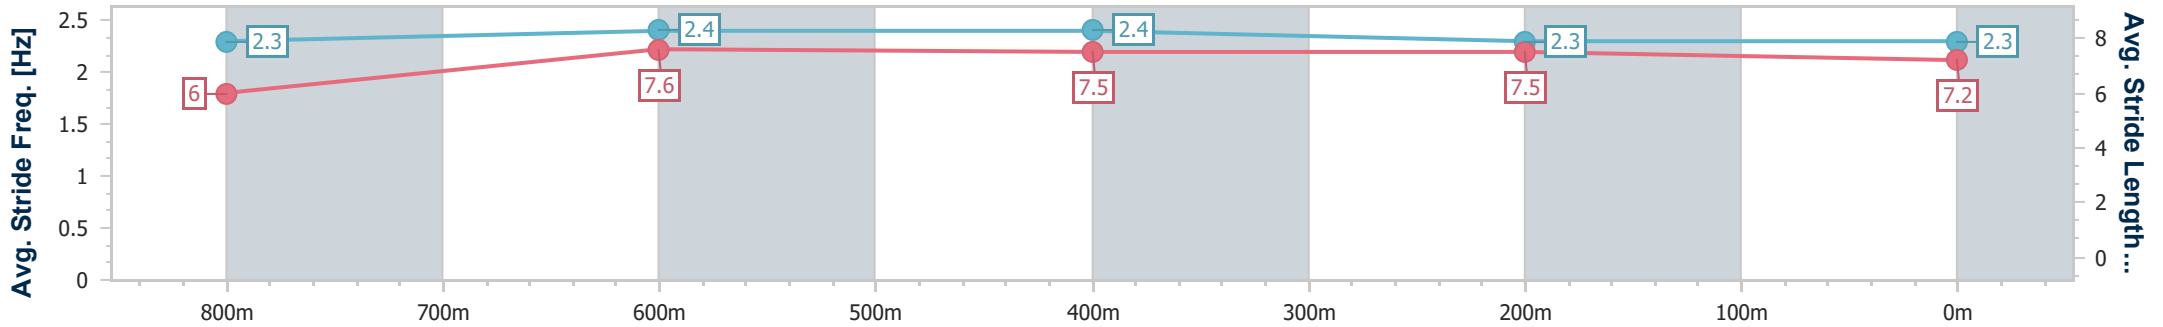

- [] Ranking at each section and finish
- .-.- No data available at this section
- NA No data available

Horse/Jockey Name	Above The World
Final Rank	11
Fastest Section Time (Section)	0:10.97 (800m)
Top Speed [km/h] (Section)	67.6 (800m)
Race State	Finished

Sunshine Coast QLD Professional

Race 3: THE PUNT & PLONK GROUP Maiden Handicap - 1000m

24 November 2023 - 19:09

Track Rating: Soft 6, Weather: Overcast, Rail Position: +2m Entire

Section	Overall	800m	600m	400m	200m
Section Times	1:00.39 [11] (0:14.15)	0:46.24 [12] (0:10.97)	0:35.27 [12] (0:11.33)	0:23.94 [12] (0:11.61)	0:12.33 [12] (0:12.33)
Average Speed [km/h]	50.9	65.9	64.0	62.0	58.4
Top Speed [km/h]	66.7	67.6	64.5	63.8	61.2
Avg. Dist. to Rail [m]	6.1	2.3	0.9	4.8	4.9
Avg. Stride Freq. [Hz]	2.3	2.4	2.4	2.3	2.3
Avg. Stride Length [m]	6.0	7.6	7.5	7.5	7.2

- [] Ranking at each section and finish
- .-.- No data available at this section
- NA No data available

Horse/Jockey Name	Jewelmae
Final Rank	12
Fastest Section Time (Section)	0:11.03 (800m)
Top Speed [km/h] (Section)	67.9 (Overall)
Race State	Finished