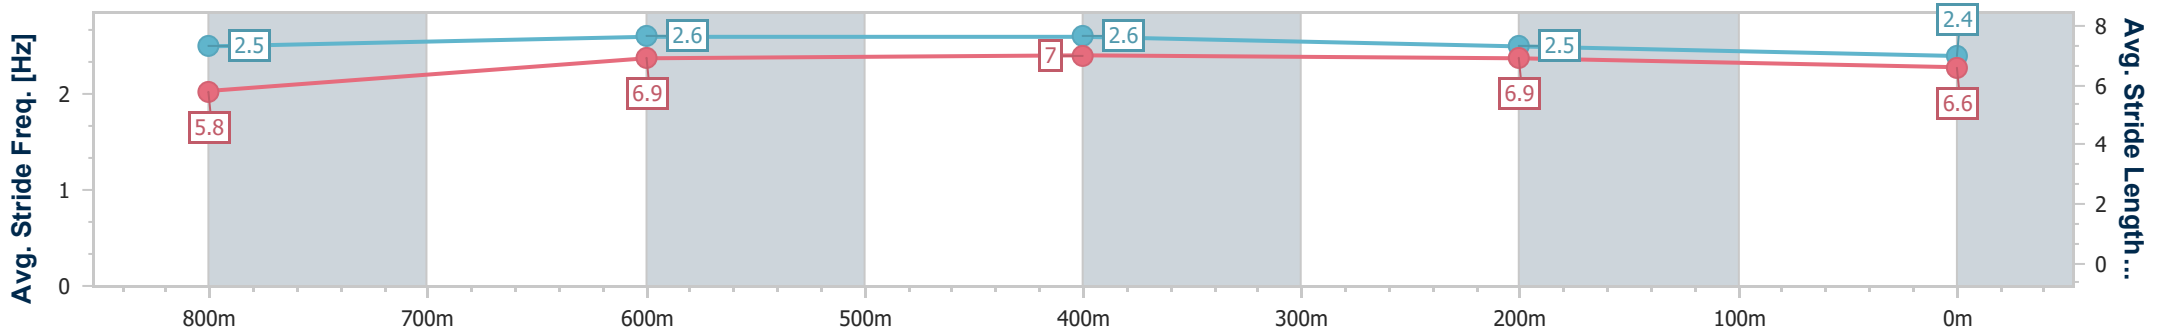

- [] Ranking at each section and finish
- .-.- No data available at this section
- NA No data available

Horse/Jockey Name	Swerves
Final Rank	8
Fastest Section Time (Section)	0:10.96 (800m)
Top Speed [km/h] (Section)	68.6 (800m)
Race State	Finished

Sunshine Coast QLD Professional

Race 3: THE PUNT & PLONK GROUP Maiden Handicap - 1000m

24 November 2023 - 19:09

Track Rating: Soft 6, Weather: Overcast, Rail Position: +2m Entire

Section	Overall	800m	600m	400m	200m
Section Times	0:59.71 [8] (0:13.74)	0:45.97 [9] (0:10.96)	0:35.01 [9] (0:11.07)	0:23.94 [7] (0:11.47)	0:12.47 [8] (0:12.47)
Average Speed [km/h]	52.4	65.7	64.6	62.9	57.6
Top Speed [km/h]	68.3	68.6	65.5	64.3	61.1
Avg. Dist. to Rail [m]	3.9	1.0	0.8	2.9	2.8
Avg. Stride Freq. [Hz]	2.5	2.6	2.6	2.5	2.4
Avg. Stride Length [m]	5.8	6.9	7.0	6.9	6.6

- [] Ranking at each section and finish
- .-.- No data available at this section
- NA No data available

Horse/Jockey Name	Emily Ninetynine
Final Rank	9
Fastest Section Time (Section)	0:11.06 (800m)
Top Speed [km/h] (Section)	67.4 (800m)
Race State	Finished