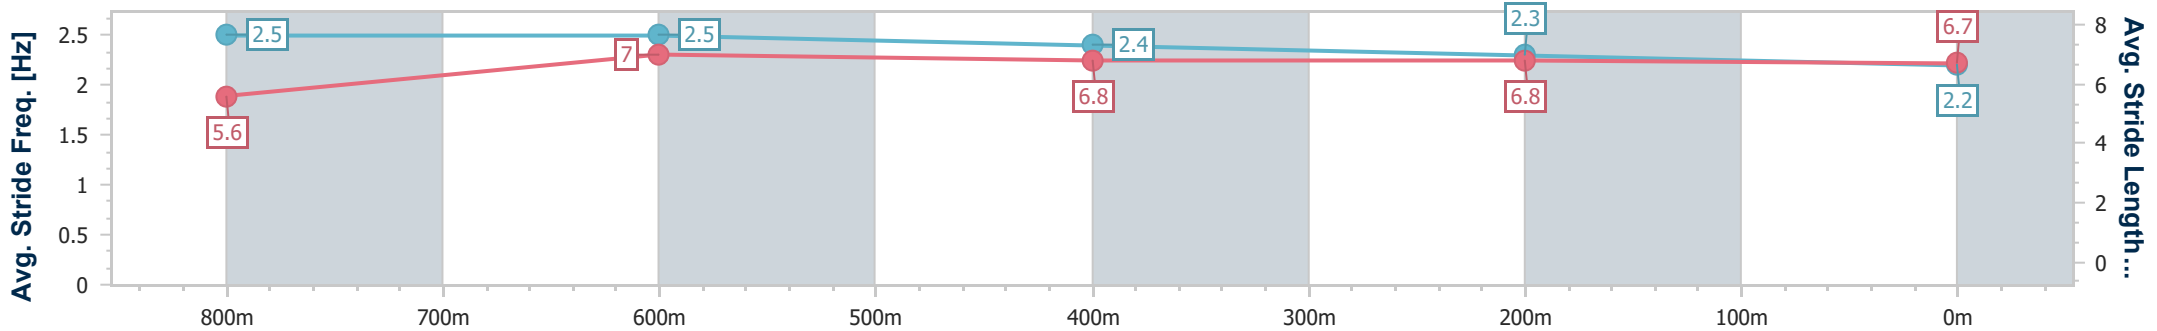

Section	Overall	800m	600m	400m	200m
Section Times	1:02.29 [5] (0:13.95)	0:48.34 [1] (0:11.12)	0:37.22 [1] (0:12.13)	0:25.09 [1] (0:12.28)	0:12.81 [2] (0:12.81)
Average Speed [km/h]	52.3	65.2	59.2	58.2	56.2
Top Speed [km/h]	68.0	67.8	61.5	59.0	58.1
Avg. Dist. to Rail [m]	9.7	1.0	0.5	1.3	0.8
Avg. Stride Freq. [Hz]	2.5	2.6	2.4	2.5	2.4
Avg. Stride Length [m]	5.8	7.0	6.8	6.5	6.5

- [] Ranking at each section and finish
- .-.- No data available at this section
- NA No data available

Horse/Jockey Name	Warrior Chief
Final Rank	6
Fastest Section Time (Section)	0:11.44 (800m)
Top Speed [km/h] (Section)	65.0 (Overall)
Race State	Finished

Section	Overall	800m	600m	400m	200m
Section Times	1:03.87 [6] (0:14.59)	0:49.28 [5] (0:11.44)	0:37.84 [5] (0:12.06)	0:25.78 [6] (0:12.51)	0:13.27 [6] (0:13.27)
Average Speed [km/h]	50.1	62.9	58.8	57.4	54.1
Top Speed [km/h]	65.0	64.3	61.6	59.5	55.8
Avg. Dist. to Rail [m]	8.6	1.2	2.6	1.0	0.4
Avg. Stride Freq. [Hz]	2.5	2.5	2.4	2.3	2.2
Avg. Stride Length [m]	5.6	7.0	6.8	6.8	6.7