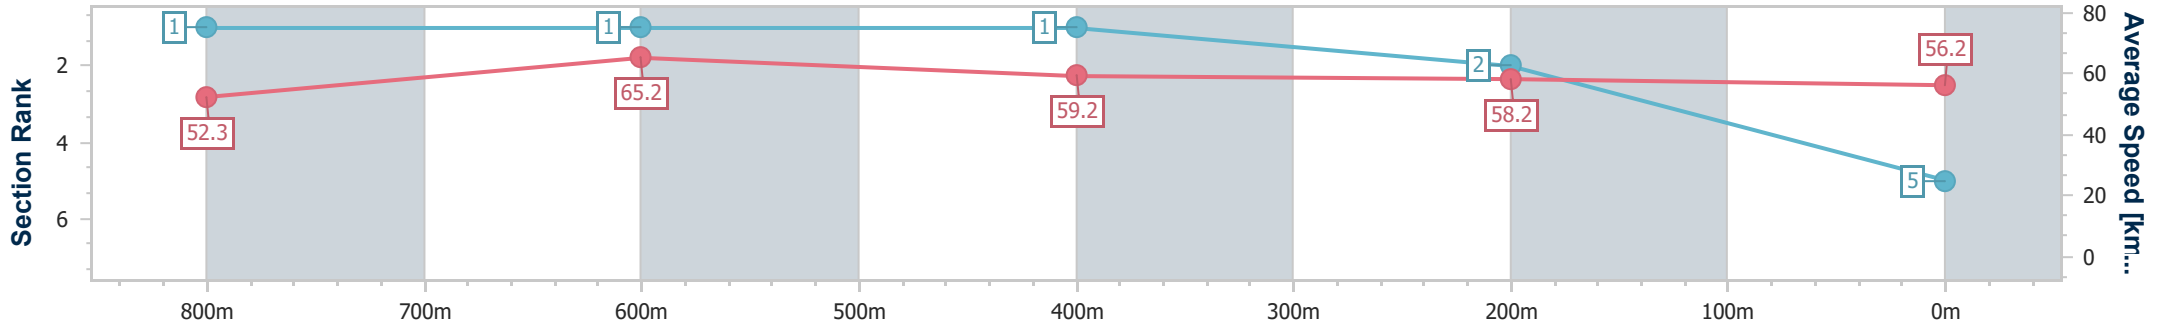

Horse/Jockey Name	Tossit
Final Rank	5
Fastest Section Time (Section)	0:11.12 (800m)
Top Speed [km/h] (Section)	68.0 (Overall)
Race State	Finished

Toowoomba QLD Professional
Race 5: MARY BUTLER QTIS Two-Years-Old Maiden Plate - 1000m

25 November 2023 - 19:23

Track Rating: Soft 5, Weather: Overcast, Rail Position: Out 2.5 metres 1600-1400; Out 1 metre Remainder.

Section	Overall	800m	600m	400m	200m
Section Times	1:02.29 [5] (0:13.95)	0:48.34 [1] (0:11.12)	0:37.22 [1] (0:12.13)	0:25.09 [1] (0:12.28)	0:12.81 [2] (0:12.81)
Average Speed [km/h]	52.3	65.2	59.2	58.2	56.2
Top Speed [km/h]	68.0	67.8	61.5	59.0	58.1
Avg. Dist. to Rail [m]	9.7	1.0	0.5	1.3	0.8
Avg. Stride Freq. [Hz]	2.5	2.6	2.4	2.5	2.4
Avg. Stride Length [m]	5.8	7.0	6.8	6.5	6.5

- [ ] Ranking at each section and finish
- -.-.- No data available at this section
- NA No data available