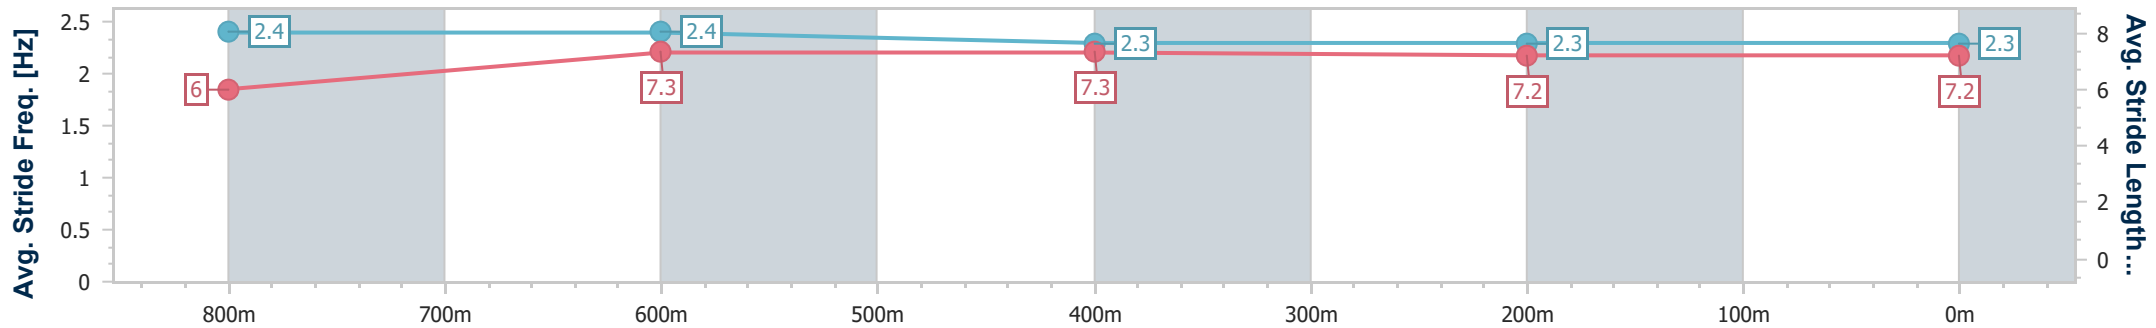

Horse/Jockey Name	Accelerate Rapidly
Final Rank	3
Fastest Section Time (Section)	0:11.15 (800m)
Top Speed [km/h] (Section)	65.7 (Overall)
Race State	Finished

Toowoomba QLD Professional
Race 5: MARY BUTLER QTIS Two-Years-Old Maiden Plate - 1000m

25 November 2023 - 19:23

Track Rating: Soft 5, Weather: Overcast, Rail Position: Out 2.5 metres 1600-1400; Out 1 metre Remainder.

Section	Overall	800m	600m	400m	200m
Section Times	1:01.55 [3] (0:14.22)	0:47.33 [4] (0:11.15)	0:36.18 [2] (0:11.89)	0:24.29 [2] (0:12.13)	0:12.16 [1] (0:12.16)
Average Speed [km/h]	50.6	63.6	60.0	59.4	59.3
Top Speed [km/h]	65.7	65.7	62.1	60.0	59.7
Avg. Dist. to Rail [m]	4.1	3.4	1.8	1.0	1.2
Avg. Stride Freq. [Hz]	2.4	2.4	2.3	2.3	2.3
Avg. Stride Length [m]	6.0	7.3	7.3	7.2	7.2

- [ ] Ranking at each section and finish
- -.-.- No data available at this section
- NA No data available