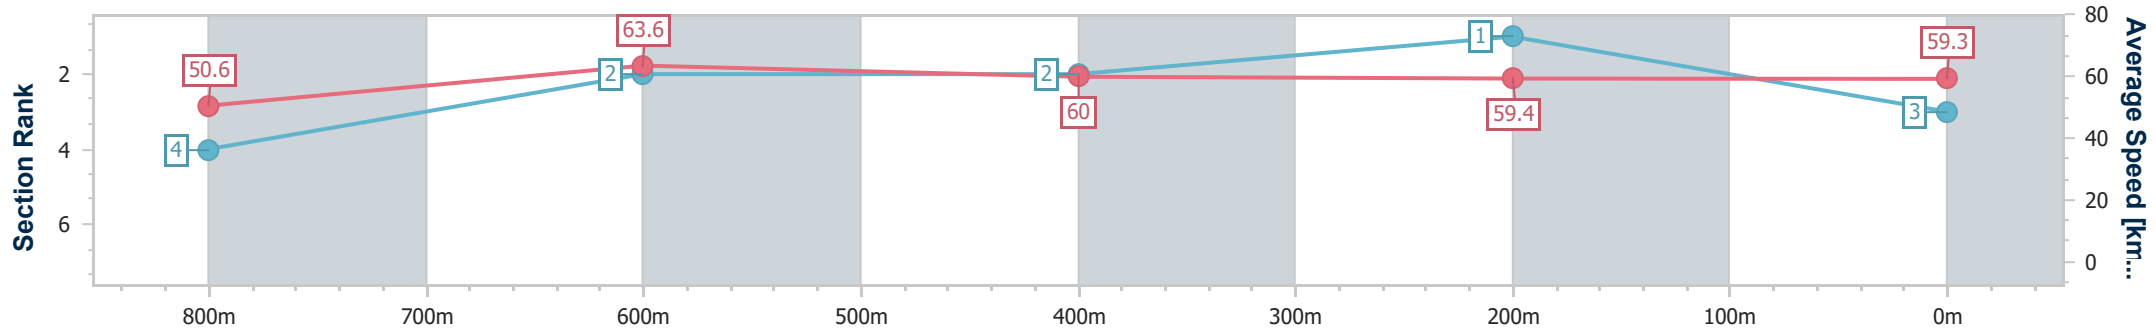

Horse/Jockey Name	Accelerate Rapidly
Final Rank	3
Fastest Section Time (Section)	0:11.15 (800m)
Top Speed [km/h] (Section)	65.7 (Overall)
Race State	Finished

Toowoomba QLD Professional
Race 5: MARY BUTLER QTIS Two-Years-Old Maiden Plate - 1000m

25 November 2023 - 19:23

Track Rating: Soft 5, Weather: Overcast, Rail Position: Out 2.5 metres 1600-1400; Out 1 metre Remainder.

Section	Overall	800m	600m	400m	200m
Section Times	1:01.55 [3] (0:14.22)	0:47.33 [4] (0:11.15)	0:36.18 [2] (0:11.89)	0:24.29 [2] (0:12.13)	0:12.16 [1] (0:12.16)
Average Speed [km/h]	50.6	63.6	60.0	59.4	59.3
Top Speed [km/h]	65.7	65.7	62.1	60.0	59.7
Avg. Dist. to Rail [m]	4.1	3.4	1.8	1.0	1.2
Avg. Stride Freq. [Hz]	2.4	2.4	2.3	2.3	2.3
Avg. Stride Length [m]	6.0	7.3	7.3	7.2	7.2

- [ ] Ranking at each section and finish
- -.-.- No data available at this section
- NA No data available