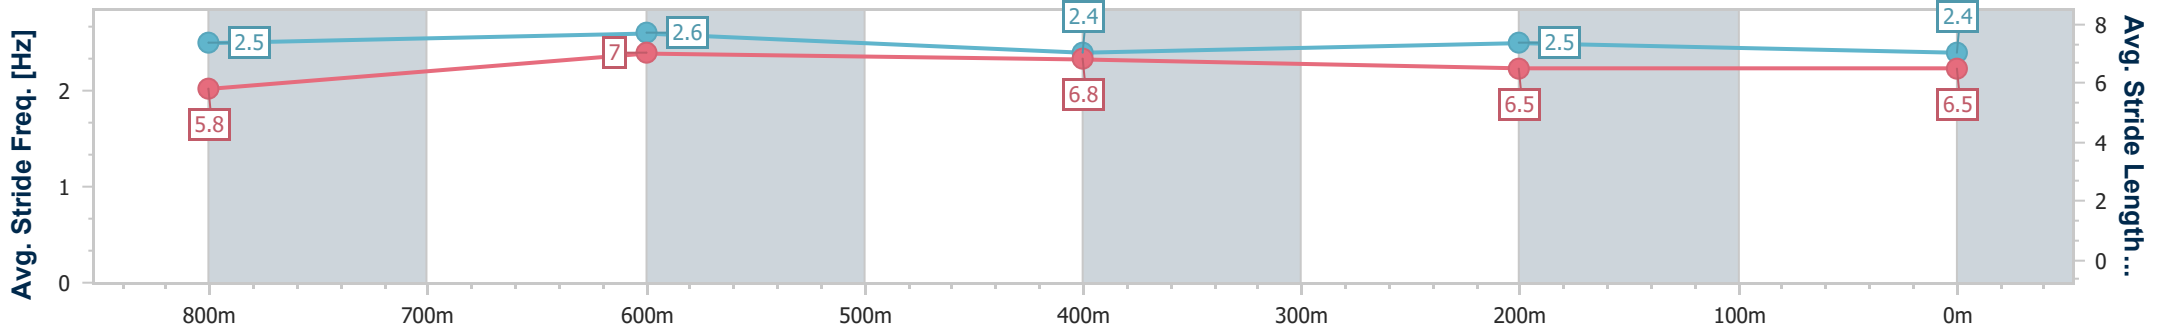

Horse/Jockey Name	Tossit
Final Rank	5
Fastest Section Time (Section)	0:11.12 (800m)
Top Speed [km/h] (Section)	68.0 (Overall)
Race State	Finished

Toowoomba QLD Professional
Race 5: MARY BUTLER QTIS Two-Years-Old Maiden Plate - 1000m

25 November 2023 - 19:23

Track Rating: Soft 5, Weather: Overcast, Rail Position: Out 2.5 metres 1600-1400; Out 1 metre Remainder.

Section	Overall	800m	600m	400m	200m
Section Times	1:02.29 [5] (0:13.95)	0:48.34 [1] (0:11.12)	0:37.22 [1] (0:12.13)	0:25.09 [1] (0:12.28)	0:12.81 [2] (0:12.81)
Average Speed [km/h]	52.3	65.2	59.2	58.2	56.2
Top Speed [km/h]	68.0	67.8	61.5	59.0	58.1
Avg. Dist. to Rail [m]	9.7	1.0	0.5	1.3	0.8
Avg. Stride Freq. [Hz]	2.5	2.6	2.4	2.5	2.4
Avg. Stride Length [m]	5.8	7.0	6.8	6.5	6.5

- [ ] Ranking at each section and finish
- -.-.- No data available at this section
- NA No data available