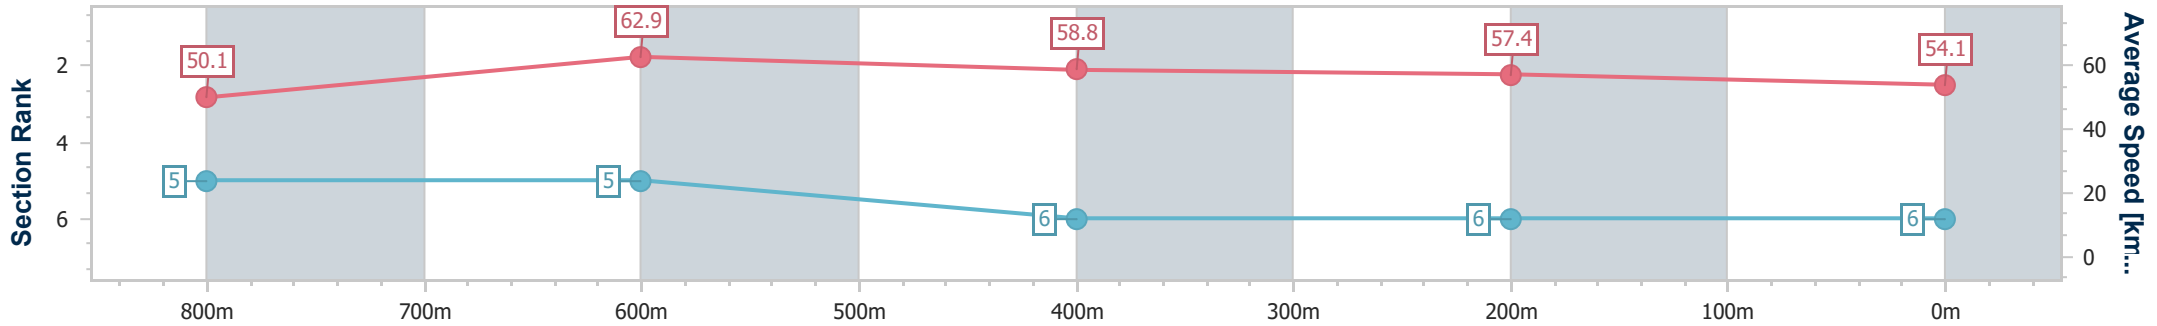

Horse/Jockey Name	Warrior Chief
Final Rank	6
Fastest Section Time (Section)	0:11.44 (800m)
Top Speed [km/h] (Section)	65.0 (Overall)
Race State	Finished

Toowoomba QLD Professional
Race 5: MARY BUTLER QTIS Two-Years-Old Maiden Plate - 1000m

25 November 2023 - 19:23

Track Rating: Soft 5, Weather: Overcast, Rail Position: Out 2.5 metres 1600-1400; Out 1 metre Remainder.

Section	Overall	800m	600m	400m	200m
Section Times	1:03.87 [6] (0:14.59)	0:49.28 [5] (0:11.44)	0:37.84 [5] (0:12.06)	0:25.78 [6] (0:12.51)	0:13.27 [6] (0:13.27)
Average Speed [km/h]	50.1	62.9	58.8	57.4	54.1
Top Speed [km/h]	65.0	64.3	61.6	59.5	55.8
Avg. Dist. to Rail [m]	8.6	1.2	2.6	1.0	0.4
Avg. Stride Freq. [Hz]	2.5	2.5	2.4	2.3	2.2
Avg. Stride Length [m]	5.6	7.0	6.8	6.8	6.7

- [ ] Ranking at each section and finish
- -.-.- No data available at this section
- NA No data available