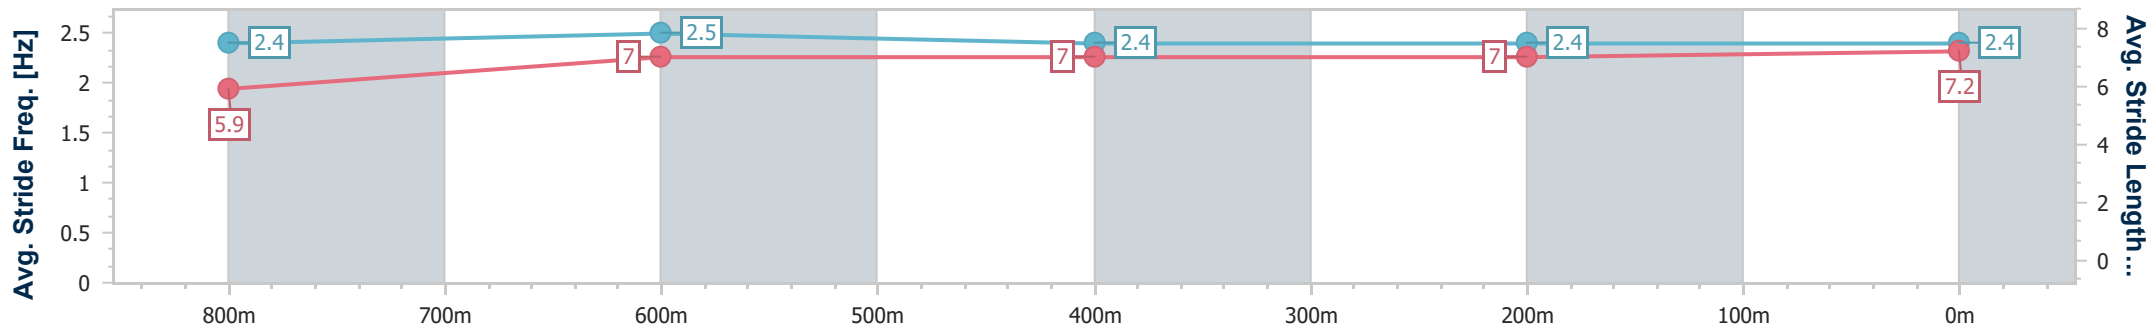

25 November 2023 - 19:23

Track Rating: Soft 5, Weather: Overcast, Rail Position: Out 2.5 metres 1600-1400; Out 1 metre Remainder.

Section	Overall	800m	600m	400m	200m
Section Times	1:01.42 [1] (0:14.21)	0:47.21 [3] (0:11.58)	0:35.63 [4] (0:11.97)	0:23.66 [3] (0:11.95)	0:11.71 [4] (0:11.71)
Average Speed [km/h]	51.4	62.4	60.7	60.5	61.3
Top Speed [km/h]	65.5	64.0	62.1	62.9	62.1
Avg. Dist. to Rail [m]	8.1	1.2	1.2	1.4	1.6
Avg. Stride Freq. [Hz]	2.4	2.5	2.4	2.4	2.4
Avg. Stride Length [m]	5.9	7.0	7.0	7.0	7.2