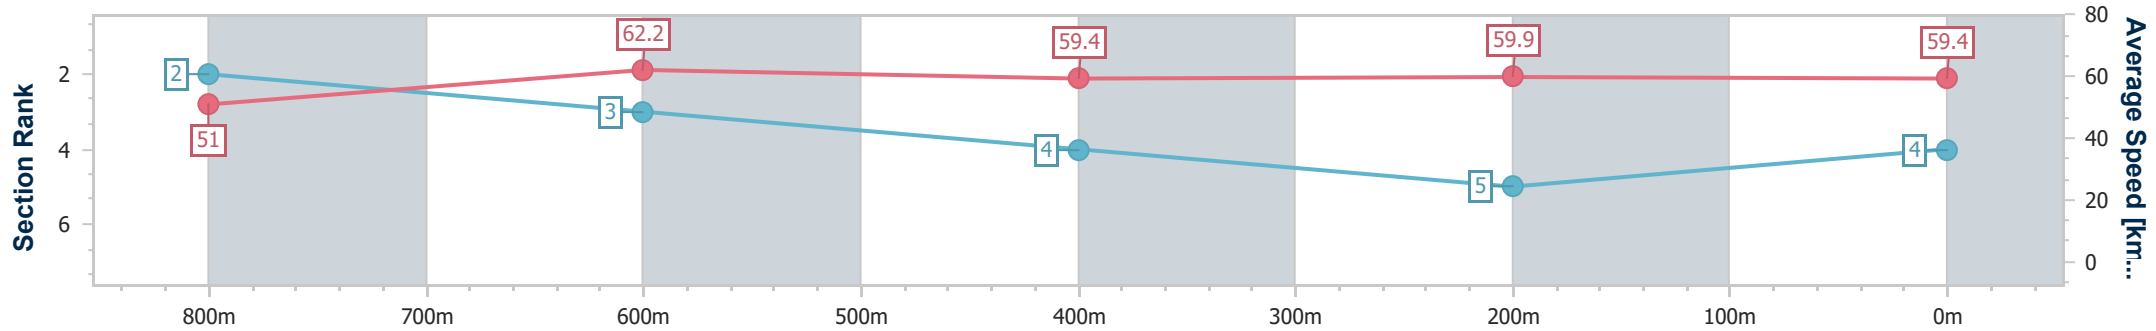

Section	Overall	800m	600m	400m	200m
Section Times	1:01.55 [3] (0:14.22)	0:47.33 [4] (0:11.15)	0:36.18 [2] (0:11.89)	0:24.29 [2] (0:12.13)	0:12.16 [1] (0:12.16)
Average Speed [km/h]	50.6	63.6	60.0	59.4	59.3
Top Speed [km/h]	65.7	65.7	62.1	60.0	59.7
Avg. Dist. to Rail [m]	4.1	3.4	1.8	1.0	1.2
Avg. Stride Freq. [Hz]	2.4	2.4	2.3	2.3	2.3
Avg. Stride Length [m]	6.0	7.3	7.3	7.2	7.2

- [] Ranking at each section and finish
- .-.- No data available at this section
- NA No data available

Horse/Jockey Name	Lady Bossa Nova
Final Rank	4
Fastest Section Time (Section)	0:11.56 (800m)
Top Speed [km/h] (Section)	65.8 (Overall)
Race State	Finished

Section	Overall	800m	600m	400m	200m
Section Times	1:01.90 [4] (0:14.12)	0:47.78 [2] (0:11.56)	0:36.22 [3] (0:12.13)	0:24.09 [4] (0:11.99)	0:12.10 [5] (0:12.10)
Average Speed [km/h]	51.0	62.2	59.4	59.9	59.4
Top Speed [km/h]	65.8	65.7	60.7	61.7	60.6
Avg. Dist. to Rail [m]	4.4	0.4	0.3	0.6	0.3
Avg. Stride Freq. [Hz]	2.4	2.4	2.3	2.3	2.3
Avg. Stride Length [m]	6.1	7.0	7.0	7.1	7.1