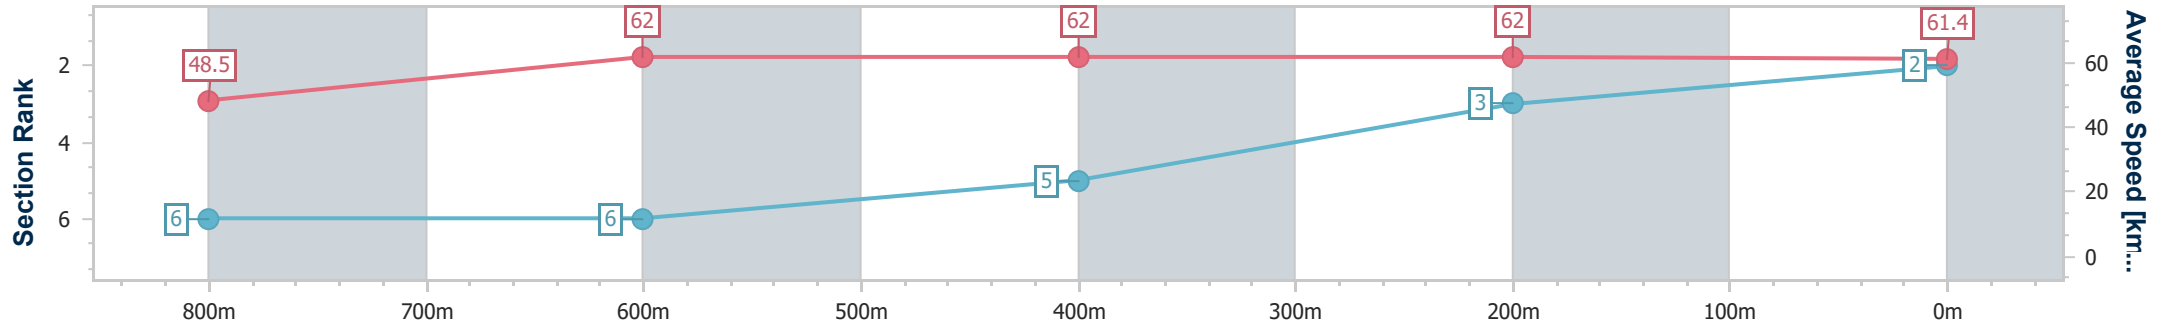

Horse/Jockey Name	Beau Dazzler
Final Rank	2
Fastest Section Time (Section)	0:11.57 (600m)
Top Speed [km/h] (Section)	63.7 (600m)
Race State	Finished

Toowoomba QLD Professional
Race 5: MARY BUTLER QTIS Two-Years-Old Maiden Plate - 1000m

25 November 2023 - 19:23

Track Rating: Soft 5, Weather: Overcast, Rail Position: Out 2.5 metres 1600-1400; Out 1 metre Remainder.

Section	Overall	800m	600m	400m	200m
Section Times	1:01.44 [2] (0:14.88)	0:46.56 [6] (0:11.58)	0:34.98 [6] (0:11.57)	0:23.41 [5] (0:11.66)	0:11.75 [3] (0:11.75)
Average Speed [km/h]	48.5	62.0	62.0	62.0	61.4
Top Speed [km/h]	62.0	63.1	63.7	63.3	62.4
Avg. Dist. to Rail [m]	5.0	1.3	0.6	2.3	2.8
Avg. Stride Freq. [Hz]	2.4	2.4	2.4	2.4	2.3
Avg. Stride Length [m]	5.7	7.3	7.3	7.2	7.4

- [ ] Ranking at each section and finish
- -.-.- No data available at this section
- NA No data available