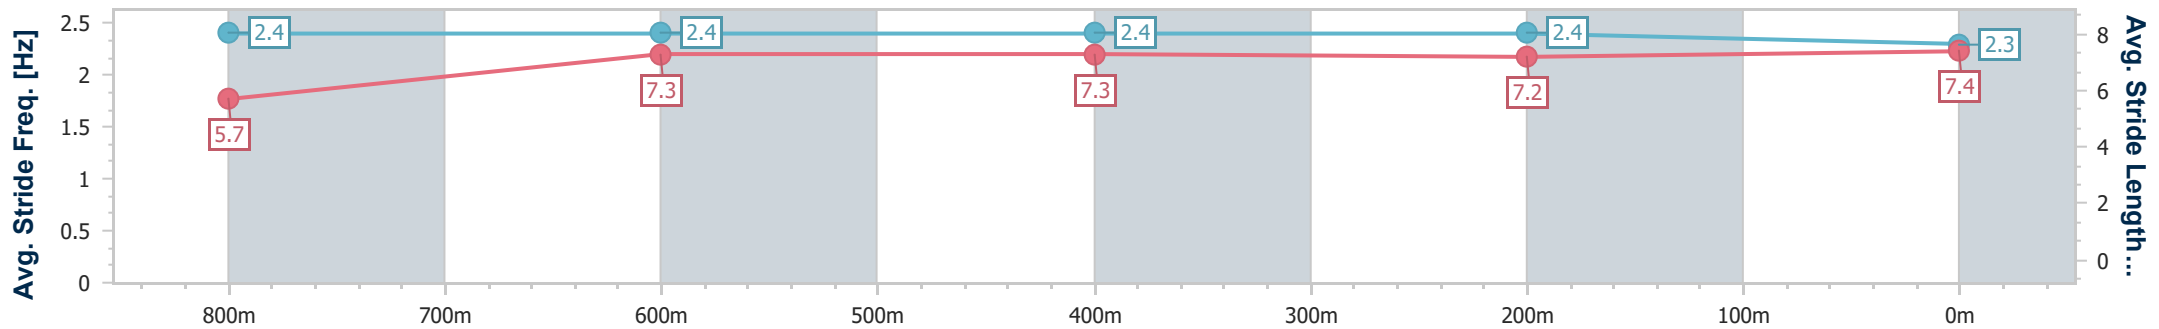

Horse/Jockey Name	Beau Dazzler
Final Rank	2
Fastest Section Time (Section)	0:11.57 (600m)
Top Speed [km/h] (Section)	63.7 (600m)
Race State	Finished

Toowoomba QLD Professional
Race 5: MARY BUTLER QTIS Two-Years-Old Maiden Plate - 1000m

25 November 2023 - 19:23

Track Rating: Soft 5, Weather: Overcast, Rail Position: Out 2.5 metres 1600-1400; Out 1 metre Remainder.

Section	Overall	800m	600m	400m	200m
Section Times	1:01.44 [2] (0:14.88)	0:46.56 [6] (0:11.58)	0:34.98 [6] (0:11.57)	0:23.41 [5] (0:11.66)	0:11.75 [3] (0:11.75)
Average Speed [km/h]	48.5	62.0	62.0	62.0	61.4
Top Speed [km/h]	62.0	63.1	63.7	63.3	62.4
Avg. Dist. to Rail [m]	5.0	1.3	0.6	2.3	2.8
Avg. Stride Freq. [Hz]	2.4	2.4	2.4	2.4	2.3
Avg. Stride Length [m]	5.7	7.3	7.3	7.2	7.4

- [ ] Ranking at each section and finish
- -.-.- No data available at this section
- NA No data available