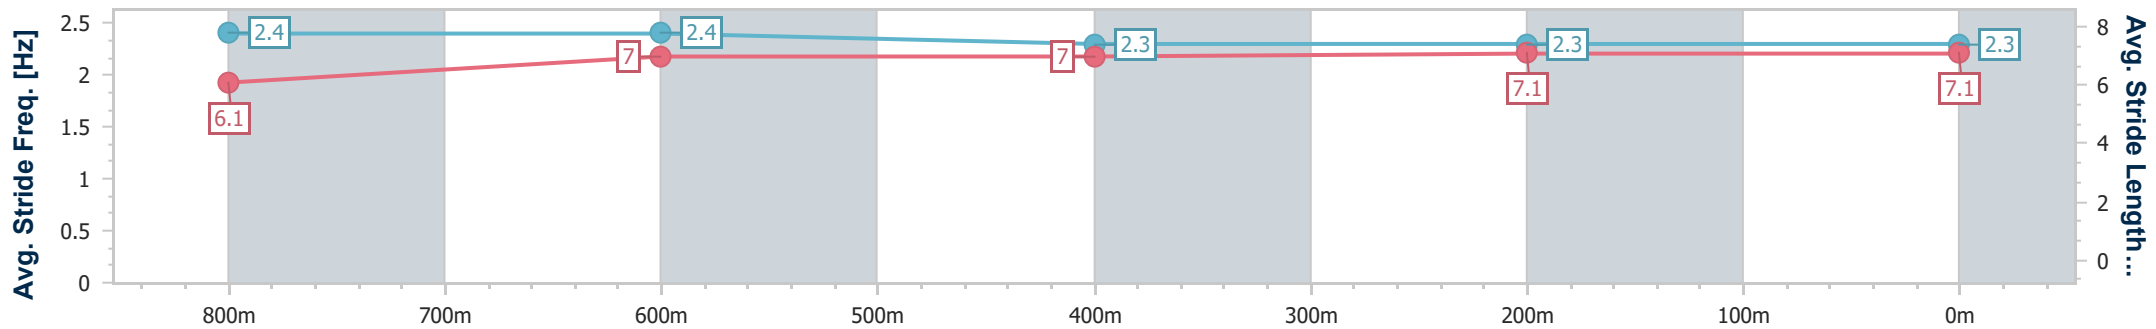

Horse/Jockey Name	Lady Bossa Nova
Final Rank	4
Fastest Section Time (Section)	0:11.56 (800m)
Top Speed [km/h] (Section)	65.8 (Overall)
Race State	Finished

Toowoomba QLD Professional
Race 5: MARY BUTLER QTIS Two-Years-Old Maiden Plate - 1000m

25 November 2023 - 19:23

Track Rating: Soft 5, Weather: Overcast, Rail Position: Out 2.5 metres 1600-1400; Out 1 metre Remainder.

Section	Overall	800m	600m	400m	200m
Section Times	1:01.90 [4] (0:14.12)	0:47.78 [2] (0:11.56)	0:36.22 [3] (0:12.13)	0:24.09 [4] (0:11.99)	0:12.10 [5] (0:12.10)
Average Speed [km/h]	51.0	62.2	59.4	59.9	59.4
Top Speed [km/h]	65.8	65.7	60.7	61.7	60.6
Avg. Dist. to Rail [m]	4.4	0.4	0.3	0.6	0.3
Avg. Stride Freq. [Hz]	2.4	2.4	2.3	2.3	2.3
Avg. Stride Length [m]	6.1	7.0	7.0	7.1	7.1

- [ ] Ranking at each section and finish
- -.-.- No data available at this section
- NA No data available