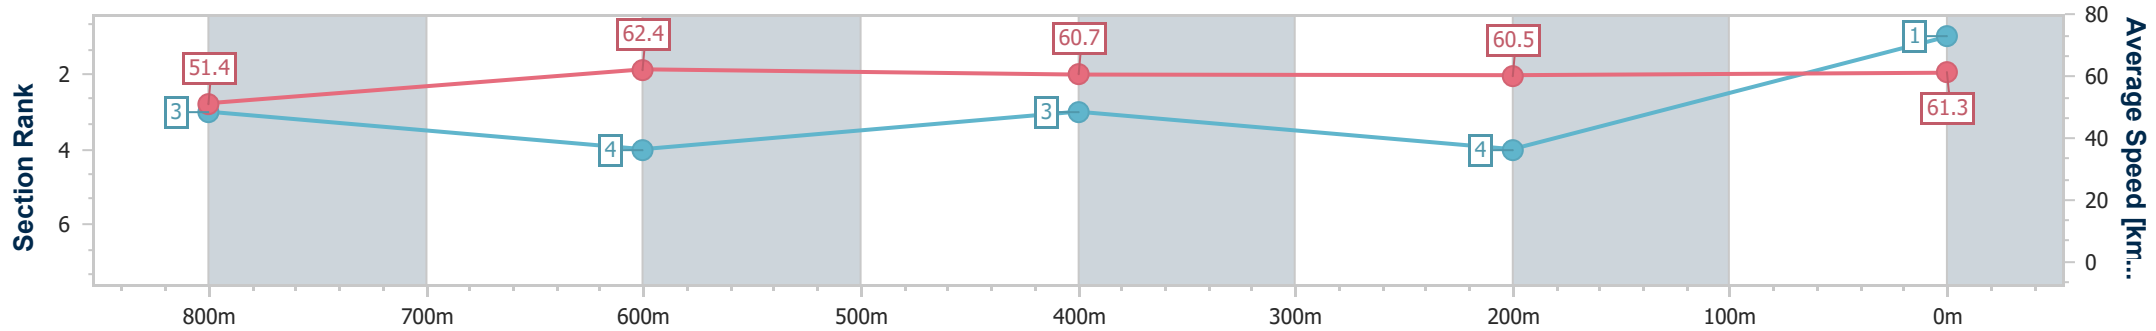

25 November 2023 - 19:23

Track Rating: Soft 5, Weather: Overcast, Rail Position: Out 2.5 metres 1600-1400; Out 1 metre Remainder.

Section	Overall	800m	600m	400m	200m
Section Times	1:01.42 [1] (0:14.21)	0:47.21 [3] (0:11.58)	0:35.63 [4] (0:11.97)	0:23.66 [3] (0:11.95)	0:11.71 [4] (0:11.71)
Average Speed [km/h]	51.4	62.4	60.7	60.5	61.3
Top Speed [km/h]	65.5	64.0	62.1	62.9	62.1
Avg. Dist. to Rail [m]	8.1	1.2	1.2	1.4	1.6
Avg. Stride Freq. [Hz]	2.4	2.5	2.4	2.4	2.4
Avg. Stride Length [m]	5.9	7.0	7.0	7.0	7.2