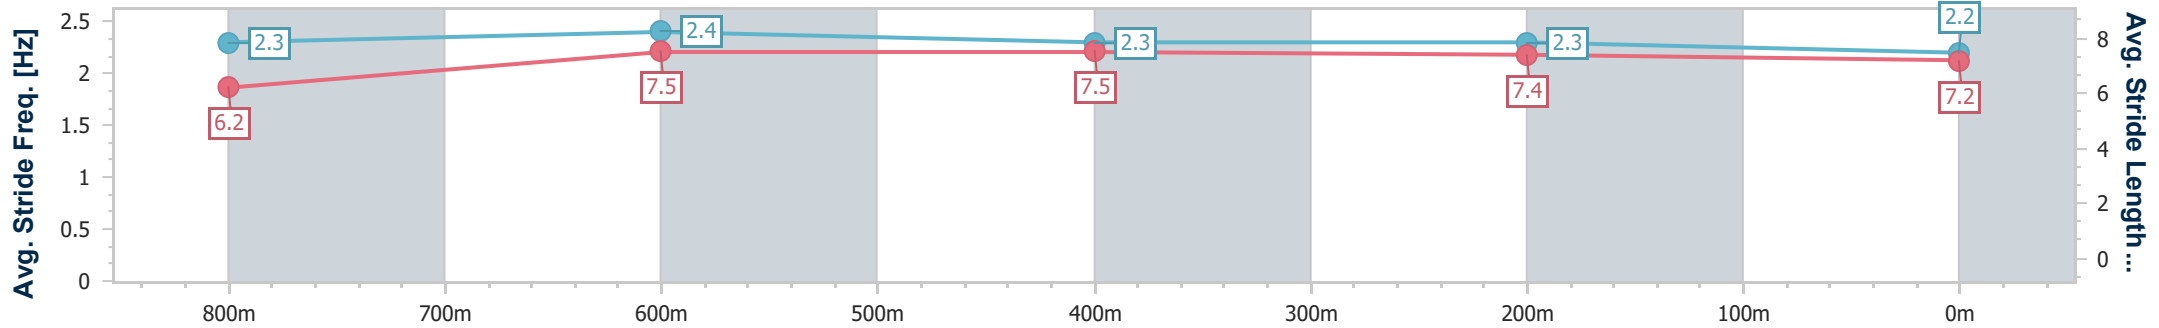

Horse/Jockey Name	River Rogue
Final Rank	4
Fastest Section Time (Section)	0:11.30 (800m)
Top Speed [km/h] (Section)	66.4 (800m)
Race State	Finished

Sunshine Coast QLD Professional
Race 1: MISTER SHADE QTIS Two-Year-Old Maiden Handicap - 1000m

26 November 2023 - 12:49

Track Rating: Soft 5, Weather: Overcast, Rail Position: +2m Entire

Section	Overall	800m	600m	400m	200m
Section Times	1:00.43 [4] (0:13.78)	0:46.65 [4] (0:11.30)	0:35.35 [6] (0:11.36)	0:23.99 [3] (0:11.53)	0:12.46 [2] (0:12.46)
Average Speed [km/h]	52.4	64.3	63.2	62.6	57.7
Top Speed [km/h]	66.4	66.4	64.2	63.6	61.1
Avg. Dist. to Rail [m]	4.5	2.9	0.3	1.6	2.9
Avg. Stride Freq. [Hz]	2.3	2.4	2.3	2.3	2.2
Avg. Stride Length [m]	6.2	7.5	7.5	7.4	7.2

- [ ] Ranking at each section and finish
- -.-.- No data available at this section
- NA No data available