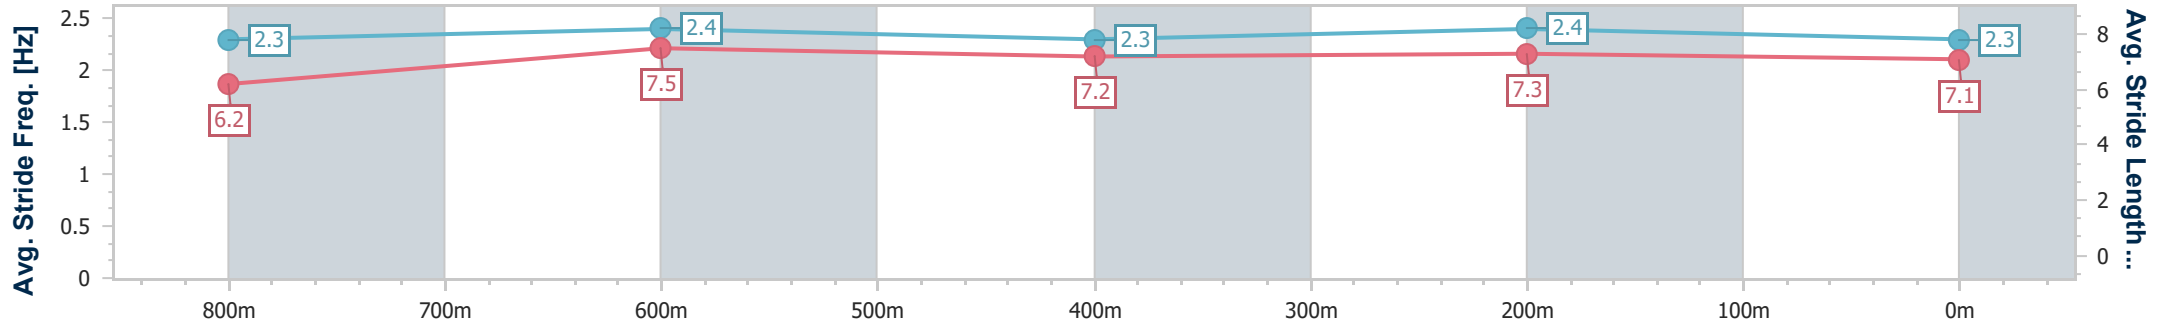

- [ ] Ranking at each section and finish
- .-.- No data available at this section
- NA No data available

Horse/Jockey Name	Mishani Unlawful
Final Rank	6
Fastest Section Time (Section)	0:11.18 (800m)
Top Speed [km/h] (Section)	66.5 (800m)
Race State	Finished

Sunshine Coast QLD Professional  
Race 1: MISTER SHADE QTIS Two-Year-Old Maiden Handicap - 1000m

26 November 2023 - 12:49

Track Rating: Soft 5, Weather: Overcast, Rail Position: +2m Entire

Section	Overall	800m	600m	400m	200m
Section Times	1:00.90 [6] (0:13.89)	0:47.01 [5] (0:11.18)	0:35.83 [5] (0:11.94)	0:23.89 [7] (0:11.54)	0:12.35 [7] (0:12.35)
Average Speed [km/h]	51.7	64.4	60.9	62.1	58.4
Top Speed [km/h]	66.3	66.5	62.9	63.3	61.1
Avg. Dist. to Rail [m]	1.5	0.6	1.5	5.1	5.3
Avg. Stride Freq. [Hz]	2.3	2.4	2.3	2.4	2.3
Avg. Stride Length [m]	6.2	7.5	7.2	7.3	7.1