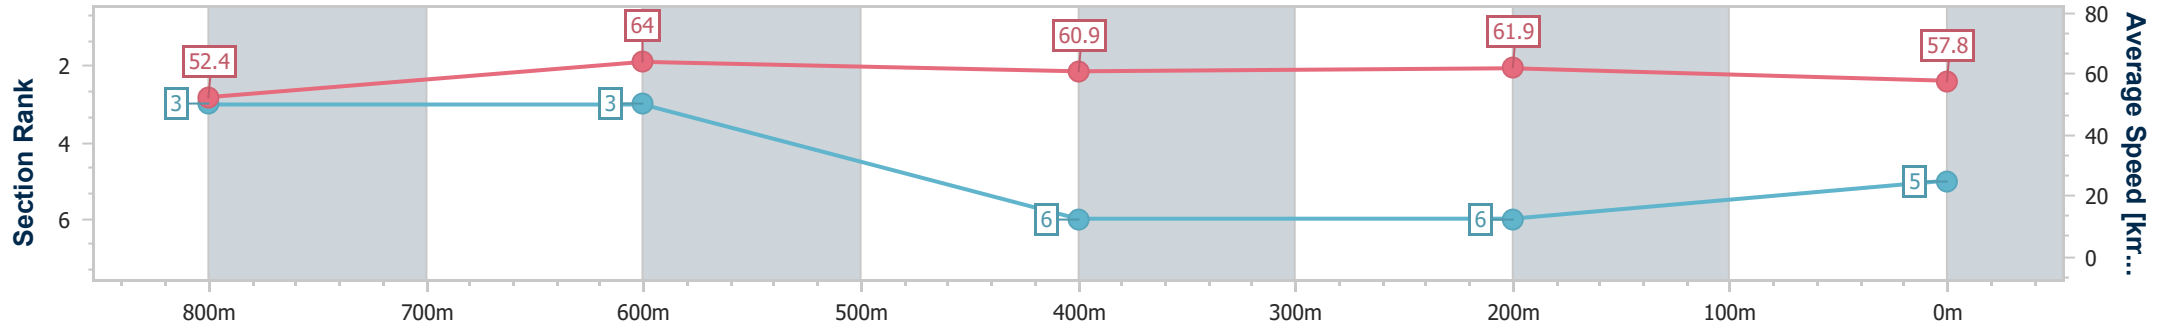

Horse/Jockey Name	Mishani Reactor
Final Rank	5
Fastest Section Time (Section)	0:11.24 (800m)
Top Speed [km/h] (Section)	67.6 (Overall)
Race State	Finished

Sunshine Coast QLD Professional
Race 1: MISTER SHADE QTIS Two-Year-Old Maiden Handicap - 1000m

26 November 2023 - 12:49

Track Rating: Soft 5, Weather: Overcast, Rail Position: +2m Entire

Section	Overall	800m	600m	400m	200m
Section Times	1:00.83 [5] (0:13.71)	0:47.12 [3] (0:11.24)	0:35.88 [3] (0:11.78)	0:24.10 [6] (0:11.67)	0:12.43 [6] (0:12.43)
Average Speed [km/h]	52.4	64.0	60.9	61.9	57.8
Top Speed [km/h]	67.6	66.8	62.1	62.7	60.7
Avg. Dist. to Rail [m]	3.4	0.8	0.6	0.3	0.2
Avg. Stride Freq. [Hz]	2.3	2.2	2.2	2.3	2.2
Avg. Stride Length [m]	6.3	8.0	7.6	7.6	7.2

- [ ] Ranking at each section and finish
- -.-.- No data available at this section
- NA No data available