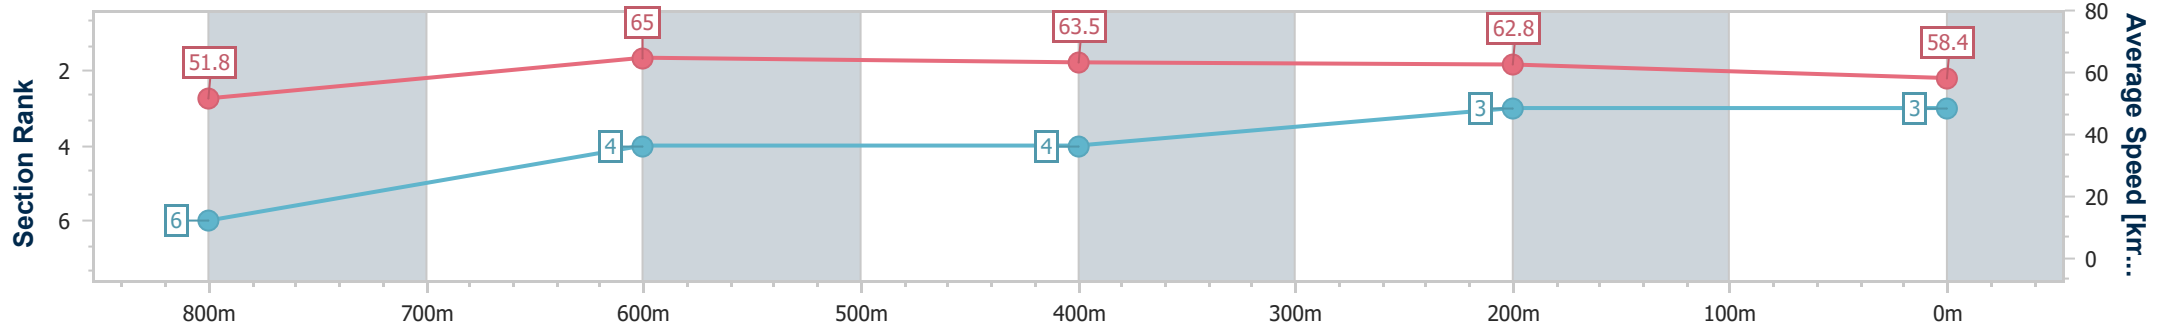

Horse/Jockey Name	Mishani Fearless
Final Rank	3
Fastest Section Time (Section)	0:11.12 (800m)
Top Speed [km/h] (Section)	66.0 (800m)
Race State	Finished

Sunshine Coast QLD Professional
Race 1: MISTER SHADE QTIS Two-Year-Old Maiden Handicap - 1000m

26 November 2023 - 12:49

Track Rating: Soft 5, Weather: Overcast, Rail Position: +2m Entire

Section	Overall	800m	600m	400m	200m
Section Times	1:00.34 [3] (0:13.92)	0:46.42 [6] (0:11.12)	0:35.30 [4] (0:11.49)	0:23.81 [4] (0:11.46)	0:12.35 [3] (0:12.35)
Average Speed [km/h]	51.8	65.0	63.5	62.8	58.4
Top Speed [km/h]	65.7	66.0	64.0	64.1	61.1
Avg. Dist. to Rail [m]	6.0	2.7	1.9	4.9	7.1
Avg. Stride Freq. [Hz]	2.2	2.2	2.2	2.2	2.2
Avg. Stride Length [m]	6.5	8.1	8.0	7.8	7.5

- [ ] Ranking at each section and finish
- -.-.- No data available at this section
- NA No data available