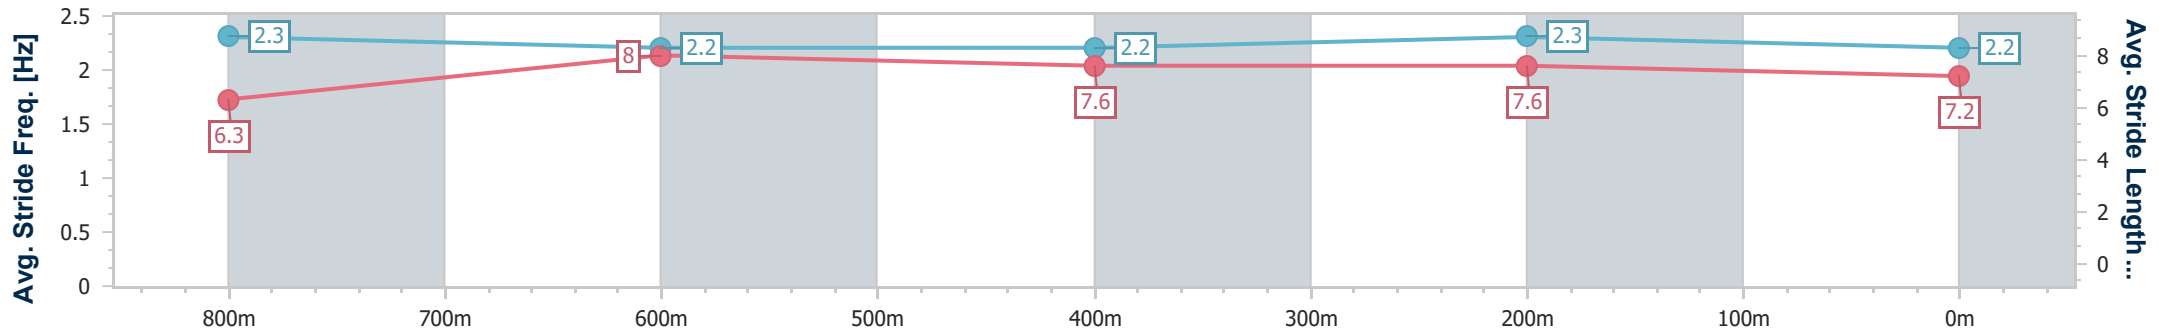

- [ ] Ranking at each section and finish
- .-.- No data available at this section
- NA No data available

Horse/Jockey Name	Mishani Reactor
Final Rank	5
Fastest Section Time (Section)	0:11.24 (800m)
Top Speed [km/h] (Section)	67.6 (Overall)
Race State	Finished

Sunshine Coast QLD Professional  
Race 1: MISTER SHADE QTIS Two-Year-Old Maiden Handicap - 1000m

26 November 2023 - 12:49

Track Rating: Soft 5, Weather: Overcast, Rail Position: +2m Entire

Section	Overall	800m	600m	400m	200m
Section Times	1:00.83 [5] (0:13.71)	0:47.12 [3] (0:11.24)	0:35.88 [3] (0:11.78)	0:24.10 [6] (0:11.67)	0:12.43 [6] (0:12.43)
Average Speed [km/h]	52.4	64.0	60.9	61.9	57.8
Top Speed [km/h]	67.6	66.8	62.1	62.7	60.7
Avg. Dist. to Rail [m]	3.4	0.8	0.6	0.3	0.2
Avg. Stride Freq. [Hz]	2.3	2.2	2.2	2.3	2.2
Avg. Stride Length [m]	6.3	8.0	7.6	7.6	7.2