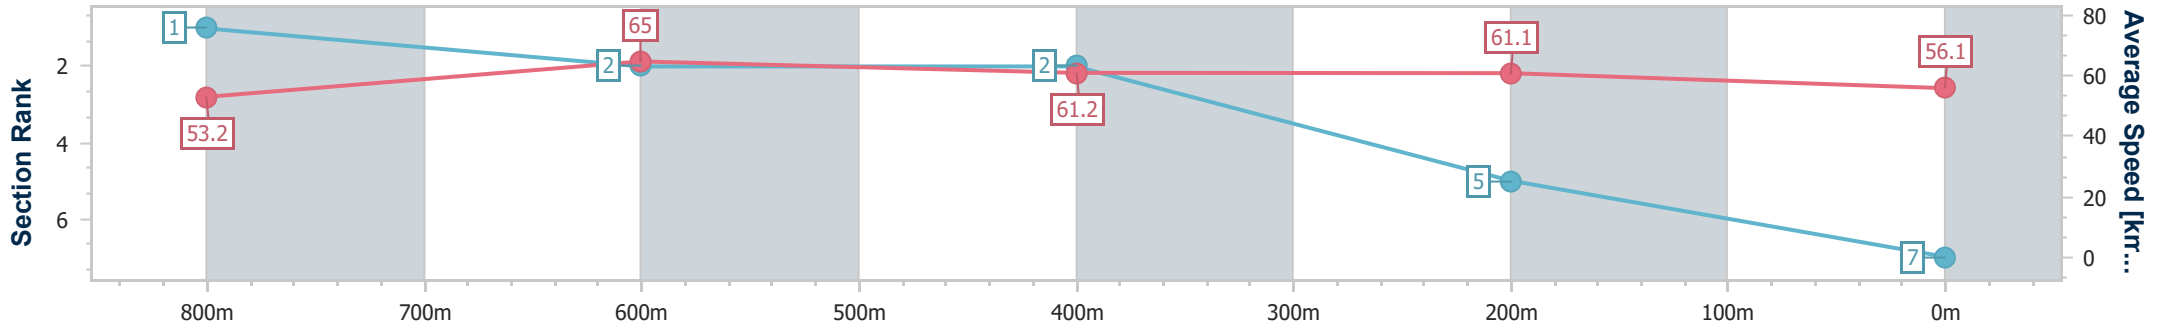

- [ ] Ranking at each section and finish
- .-.- No data available at this section
- NA No data available

Horse/Jockey Name	Chayse 'N' Penny
Final Rank	7
Fastest Section Time (Section)	0:11.11 (800m)
Top Speed [km/h] (Section)	68.8 (Overall)
Race State	Finished

Sunshine Coast QLD Professional  
Race 1: MISTER SHADE QTIS Two-Year-Old Maiden Handicap - 1000m

26 November 2023 - 12:49

Track Rating: Soft 5, Weather: Overcast, Rail Position: +2m Entire

Section	Overall	800m	600m	400m	200m
Section Times	1:01.05 [7] (0:13.55)	0:47.50 [1] (0:11.11)	0:36.39 [2] (0:11.76)	0:24.63 [2] (0:11.80)	0:12.83 [5] (0:12.83)
Average Speed [km/h]	53.2	65.0	61.2	61.1	56.1
Top Speed [km/h]	68.8	68.1	63.5	63.5	59.4
Avg. Dist. to Rail [m]	6.5	1.4	0.4	1.7	2.6
Avg. Stride Freq. [Hz]	2.4	2.5	2.4	2.4	2.3
Avg. Stride Length [m]	6.1	7.2	7.1	7.2	6.9