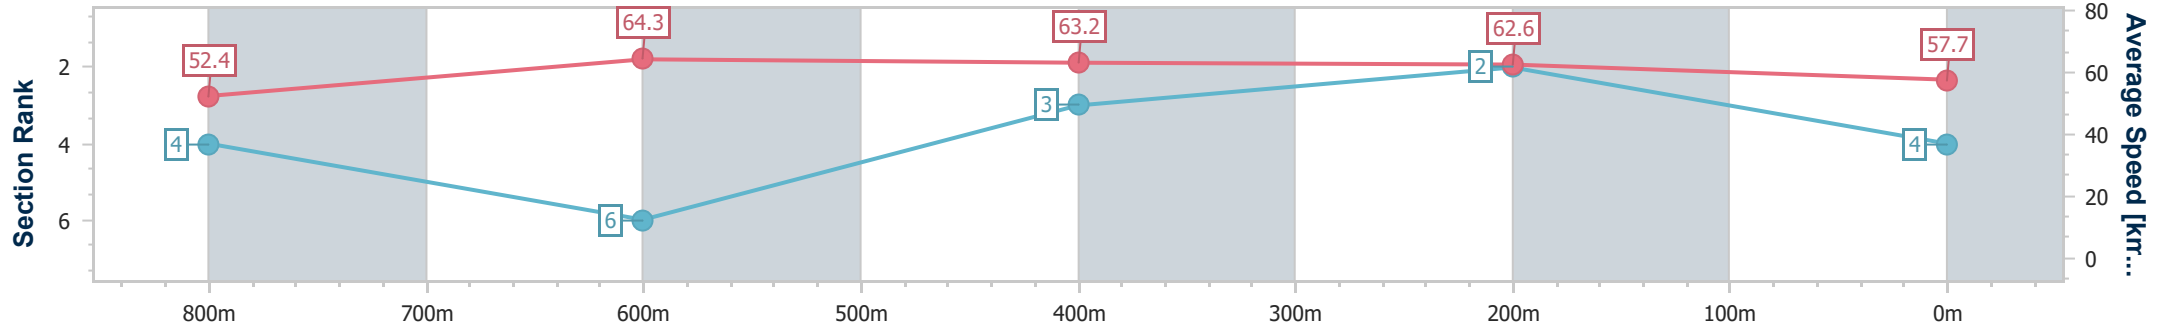

Horse/Jockey Name	River Rogue
Final Rank	4
Fastest Section Time (Section)	0:11.30 (800m)
Top Speed [km/h] (Section)	66.4 (800m)
Race State	Finished

Sunshine Coast QLD Professional
Race 1: MISTER SHADE QTIS Two-Year-Old Maiden Handicap - 1000m

26 November 2023 - 12:49

Track Rating: Soft 5, Weather: Overcast, Rail Position: +2m Entire

Section	Overall	800m	600m	400m	200m
Section Times	1:00.43 [4] (0:13.78)	0:46.65 [4] (0:11.30)	0:35.35 [6] (0:11.36)	0:23.99 [3] (0:11.53)	0:12.46 [2] (0:12.46)
Average Speed [km/h]	52.4	64.3	63.2	62.6	57.7
Top Speed [km/h]	66.4	66.4	64.2	63.6	61.1
Avg. Dist. to Rail [m]	4.5	2.9	0.3	1.6	2.9
Avg. Stride Freq. [Hz]	2.3	2.4	2.3	2.3	2.2
Avg. Stride Length [m]	6.2	7.5	7.5	7.4	7.2

- [ ] Ranking at each section and finish
- -.-.- No data available at this section
- NA No data available