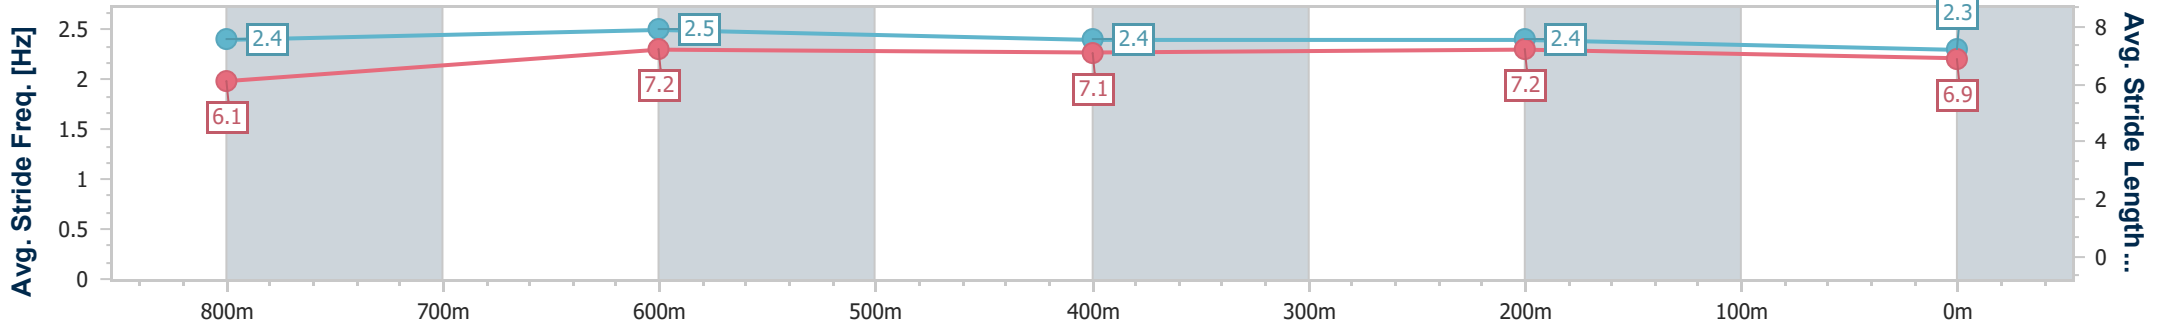

Sunshine Coast QLD Professional  
Race 1: MISTER SHADE QTIS Two-Year-Old Maiden Handicap - 1000m

26 November 2023 - 12:49

Track Rating: Soft 5, Weather: Overcast, Rail Position: +2m Entire

Section	Overall	800m	600m	400m	200m
Section Times	1:00.90 [6] (0:13.89)	0:47.01 [5] (0:11.18)	0:35.83 [5] (0:11.94)	0:23.89 [7] (0:11.54)	0:12.35 [7] (0:12.35)
Average Speed [km/h]	51.7	64.4	60.9	62.1	58.4
Top Speed [km/h]	66.3	66.5	62.9	63.3	61.1
Avg. Dist. to Rail [m]	1.5	0.6	1.5	5.1	5.3
Avg. Stride Freq. [Hz]	2.3	2.4	2.3	2.4	2.3
Avg. Stride Length [m]	6.2	7.5	7.2	7.3	7.1

- [ ] Ranking at each section and finish
- .-.- No data available at this section
- NA No data available

Horse/Jockey Name	Chayse 'N' Penny
Final Rank	7
Fastest Section Time (Section)	0:11.11 (800m)
Top Speed [km/h] (Section)	68.8 (Overall)
Race State	Finished

Sunshine Coast QLD Professional  
Race 1: MISTER SHADE QTIS Two-Year-Old Maiden Handicap - 1000m

26 November 2023 - 12:49

Track Rating: Soft 5, Weather: Overcast, Rail Position: +2m Entire

Section	Overall	800m	600m	400m	200m
Section Times	1:01.05 [7] (0:13.55)	0:47.50 [1] (0:11.11)	0:36.39 [2] (0:11.76)	0:24.63 [2] (0:11.80)	0:12.83 [5] (0:12.83)
Average Speed [km/h]	53.2	65.0	61.2	61.1	56.1
Top Speed [km/h]	68.8	68.1	63.5	63.5	59.4
Avg. Dist. to Rail [m]	6.5	1.4	0.4	1.7	2.6
Avg. Stride Freq. [Hz]	2.4	2.5	2.4	2.4	2.3
Avg. Stride Length [m]	6.1	7.2	7.1	7.2	6.9

- [ ] Ranking at each section and finish
- .-.- No data available at this section
- NA No data available