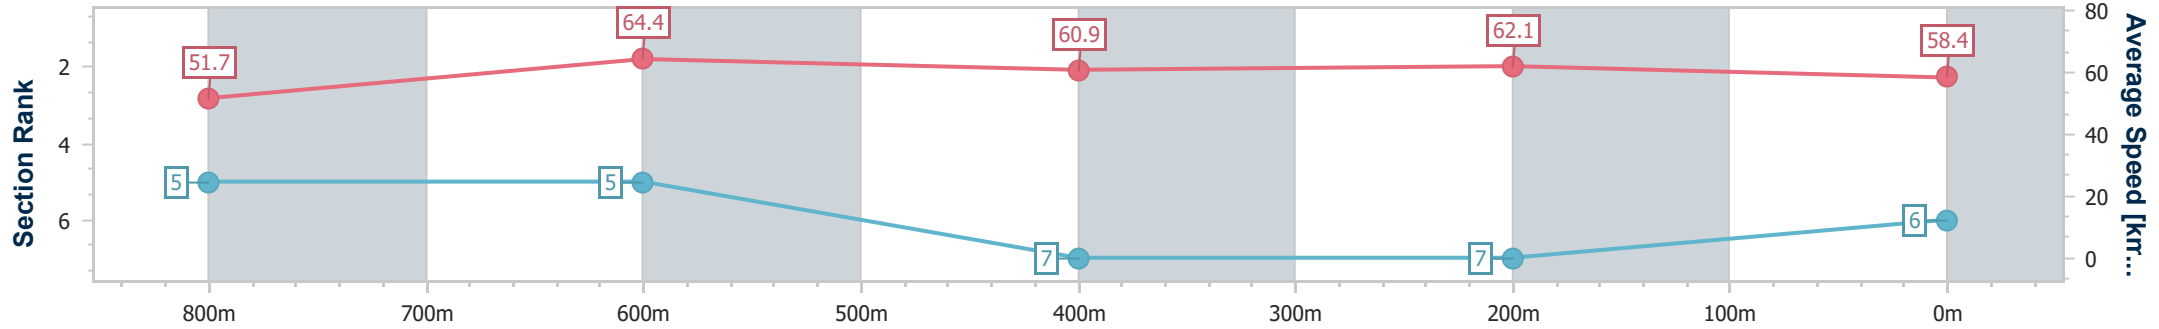

Horse/Jockey Name	Mishani Unlawful
Final Rank	6
Fastest Section Time (Section)	0:11.18 (800m)
Top Speed [km/h] (Section)	66.5 (800m)
Race State	Finished

Sunshine Coast QLD Professional
Race 1: MISTER SHADE QTIS Two-Year-Old Maiden Handicap - 1000m

26 November 2023 - 12:49

Track Rating: Soft 5, Weather: Overcast, Rail Position: +2m Entire

Section	Overall	800m	600m	400m	200m
Section Times	1:00.90 [6] (0:13.89)	0:47.01 [5] (0:11.18)	0:35.83 [5] (0:11.94)	0:23.89 [7] (0:11.54)	0:12.35 [7] (0:12.35)
Average Speed [km/h]	51.7	64.4	60.9	62.1	58.4
Top Speed [km/h]	66.3	66.5	62.9	63.3	61.1
Avg. Dist. to Rail [m]	1.5	0.6	1.5	5.1	5.3
Avg. Stride Freq. [Hz]	2.3	2.4	2.3	2.4	2.3
Avg. Stride Length [m]	6.2	7.5	7.2	7.3	7.1

- [ ] Ranking at each section and finish
- -.-.- No data available at this section
- NA No data available