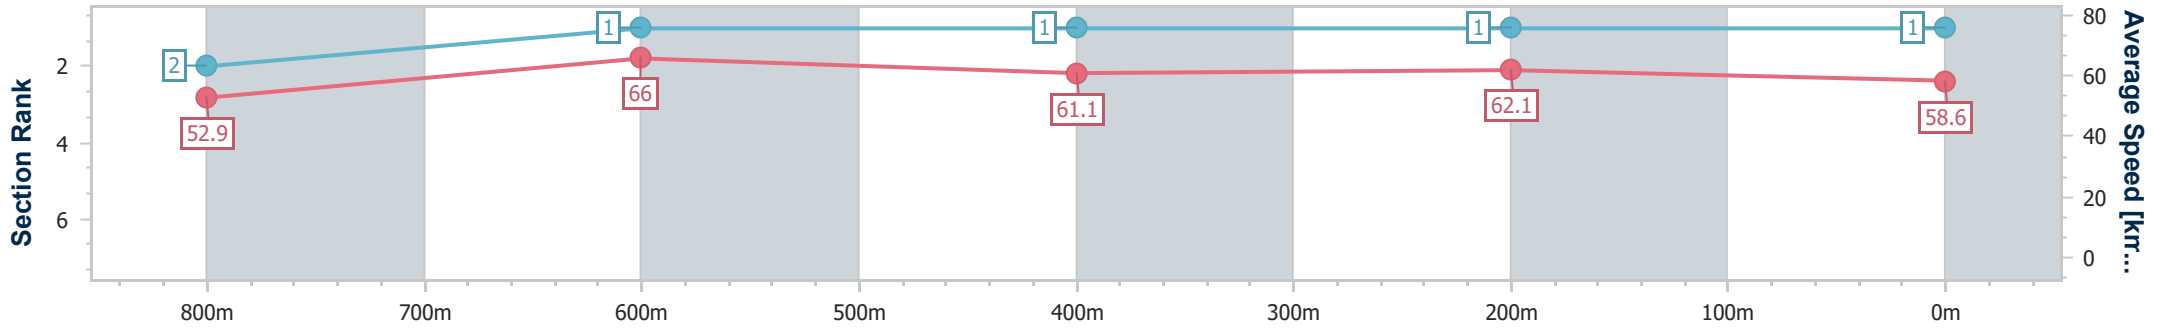

Horse/Jockey Name	Mishani Explorer
Final Rank	1
Fastest Section Time (Section)	0:10.91 (800m)
Top Speed [km/h] (Section)	68.7 (800m)
Race State	Finished

Sunshine Coast QLD Professional
Race 1: MISTER SHADE QTIS Two-Year-Old Maiden Handicap - 1000m

26 November 2023 - 12:49

Track Rating: Soft 5, Weather: Overcast, Rail Position: +2m Entire

Section	Overall	800m	600m	400m	200m
Section Times	1:00.07 [1] (0:13.61)	0:46.46 [2] (0:10.91)	0:35.55 [1] (0:11.65)	0:23.90 [1] (0:11.60)	0:12.30 [1] (0:12.30)
Average Speed [km/h]	52.9	66.0	61.1	62.1	58.6
Top Speed [km/h]	68.5	68.7	63.2	62.4	61.3
Avg. Dist. to Rail [m]	6.2	1.5	1.7	0.5	1.7
Avg. Stride Freq. [Hz]	2.4	2.4	2.3	2.3	2.2
Avg. Stride Length [m]	6.2	7.6	7.4	7.6	7.3

- [ ] Ranking at each section and finish
- -.-.- No data available at this section
- NA No data available