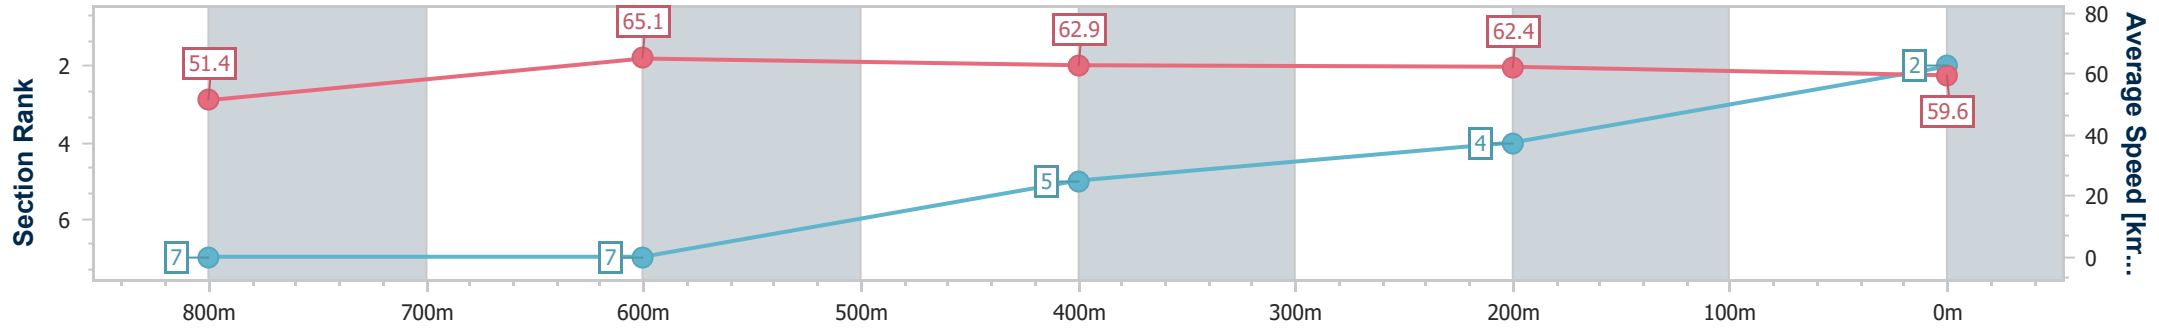

Horse/Jockey Name	Valley Of Owls
Final Rank	2
Fastest Section Time (Section)	0:11.04 (800m)
Top Speed [km/h] (Section)	67.3 (Overall)
Race State	Finished

Sunshine Coast QLD Professional
Race 1: MISTER SHADE QTIS Two-Year-Old Maiden Handicap - 1000m

26 November 2023 - 12:49

Track Rating: Soft 5, Weather: Overcast, Rail Position: +2m Entire

Section	Overall	800m	600m	400m	200m
Section Times	1:00.29 [2] (0:14.06)	0:46.23 [7] (0:11.04)	0:35.19 [7] (0:11.60)	0:23.59 [5] (0:11.49)	0:12.10 [4] (0:12.10)
Average Speed [km/h]	51.4	65.1	62.9	62.4	59.6
Top Speed [km/h]	67.3	67.0	63.8	63.1	62.3
Avg. Dist. to Rail [m]	6.2	0.8	1.8	5.8	6.2
Avg. Stride Freq. [Hz]	2.4	2.5	2.5	2.5	2.4
Avg. Stride Length [m]	6.0	7.1	6.9	7.0	6.8

- [ ] Ranking at each section and finish
- -.-.- No data available at this section
- NA No data available