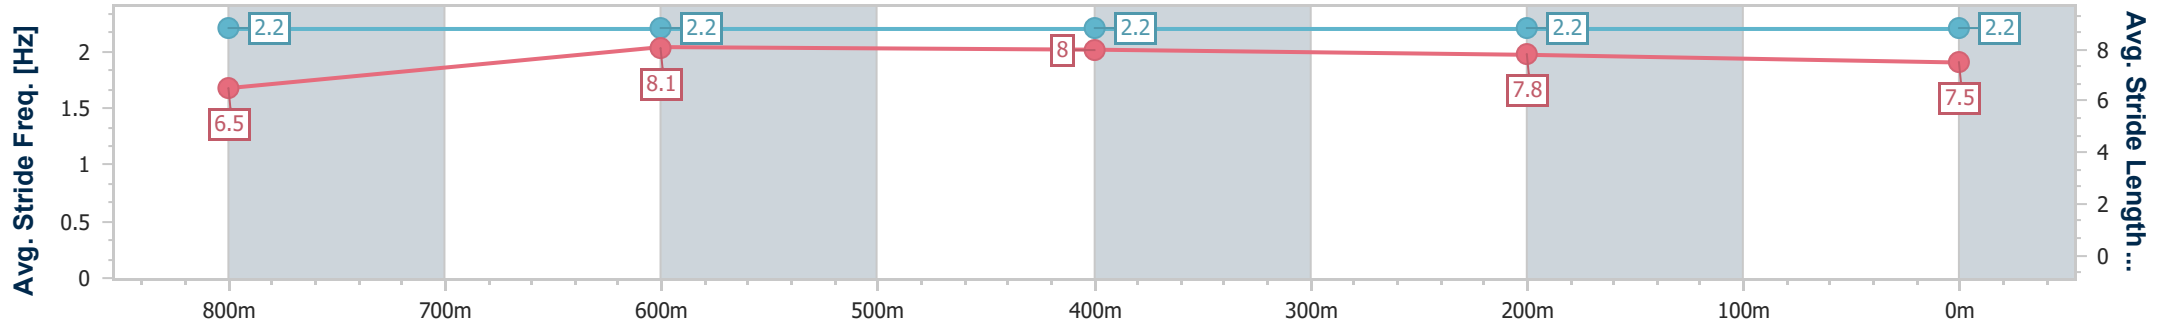

Horse/Jockey Name	Mishani Fearless
Final Rank	3
Fastest Section Time (Section)	0:11.12 (800m)
Top Speed [km/h] (Section)	66.0 (800m)
Race State	Finished

Sunshine Coast QLD Professional
Race 1: MISTER SHADE QTIS Two-Year-Old Maiden Handicap - 1000m

26 November 2023 - 12:49

Track Rating: Soft 5, Weather: Overcast, Rail Position: +2m Entire

Section	Overall	800m	600m	400m	200m
Section Times	1:00.34 [3] (0:13.92)	0:46.42 [6] (0:11.12)	0:35.30 [4] (0:11.49)	0:23.81 [4] (0:11.46)	0:12.35 [3] (0:12.35)
Average Speed [km/h]	51.8	65.0	63.5	62.8	58.4
Top Speed [km/h]	65.7	66.0	64.0	64.1	61.1
Avg. Dist. to Rail [m]	6.0	2.7	1.9	4.9	7.1
Avg. Stride Freq. [Hz]	2.2	2.2	2.2	2.2	2.2
Avg. Stride Length [m]	6.5	8.1	8.0	7.8	7.5

- [ ] Ranking at each section and finish
- -.-.- No data available at this section
- NA No data available