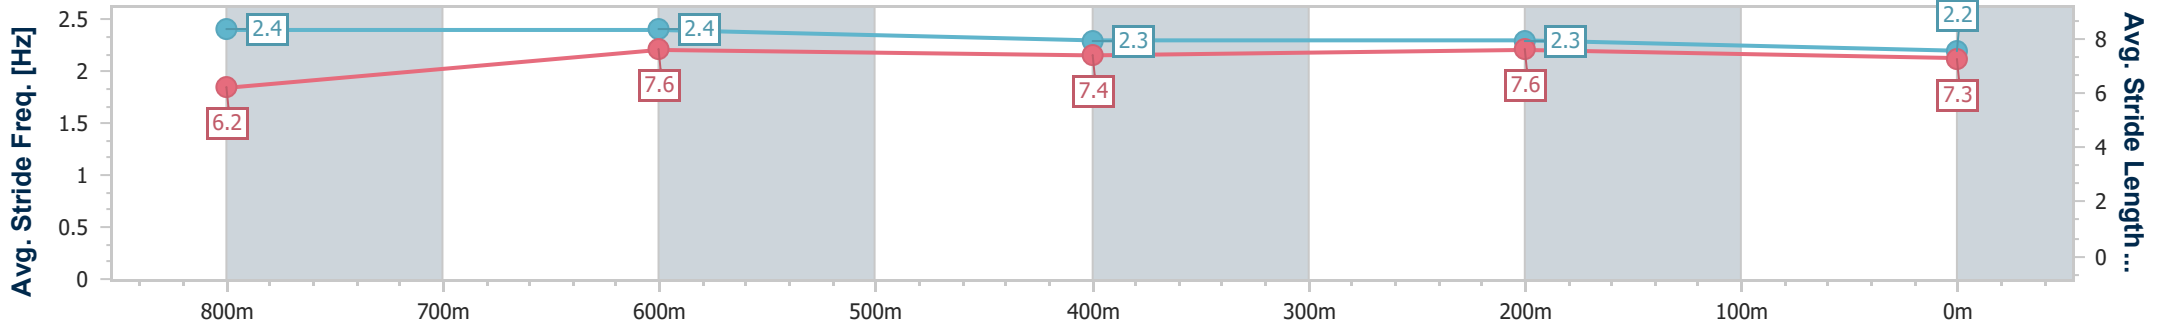

Horse/Jockey Name	Mishani Explorer
Final Rank	1
Fastest Section Time (Section)	0:10.91 (800m)
Top Speed [km/h] (Section)	68.7 (800m)
Race State	Finished

Sunshine Coast QLD Professional
Race 1: MISTER SHADE QTIS Two-Year-Old Maiden Handicap - 1000m

26 November 2023 - 12:49

Track Rating: Soft 5, Weather: Overcast, Rail Position: +2m Entire

Section	Overall	800m	600m	400m	200m
Section Times	1:00.07 [1] (0:13.61)	0:46.46 [2] (0:10.91)	0:35.55 [1] (0:11.65)	0:23.90 [1] (0:11.60)	0:12.30 [1] (0:12.30)
Average Speed [km/h]	52.9	66.0	61.1	62.1	58.6
Top Speed [km/h]	68.5	68.7	63.2	62.4	61.3
Avg. Dist. to Rail [m]	6.2	1.5	1.7	0.5	1.7
Avg. Stride Freq. [Hz]	2.4	2.4	2.3	2.3	2.2
Avg. Stride Length [m]	6.2	7.6	7.4	7.6	7.3

- [ ] Ranking at each section and finish
- -.-.- No data available at this section
- NA No data available