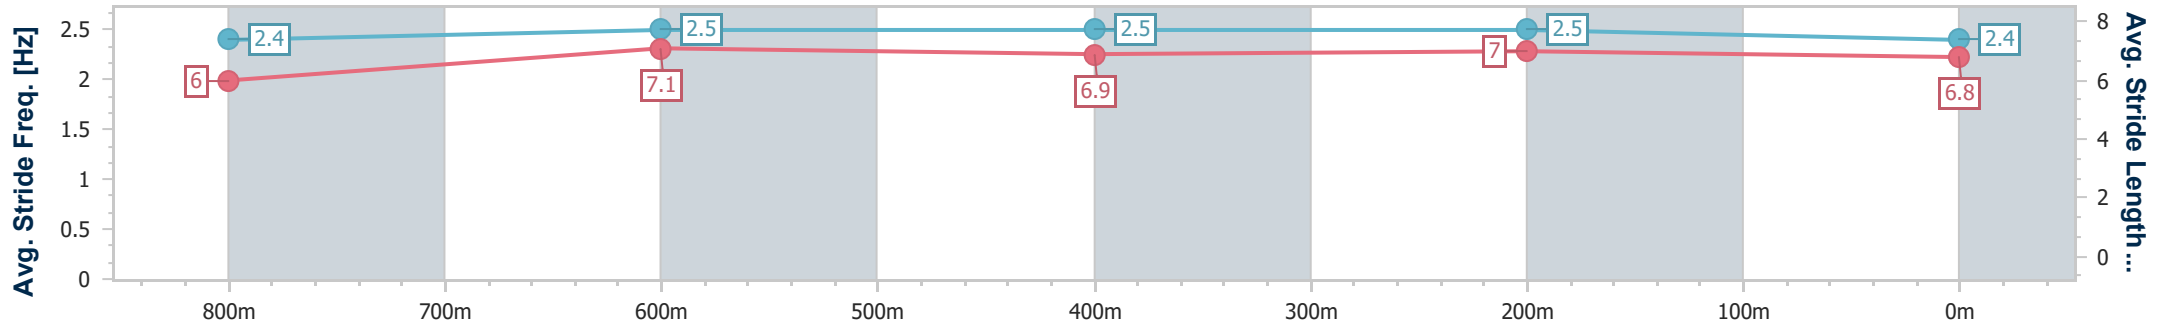

Horse/Jockey Name	Valley Of Owls
Final Rank	2
Fastest Section Time (Section)	0:11.04 (800m)
Top Speed [km/h] (Section)	67.3 (Overall)
Race State	Finished

Sunshine Coast QLD Professional
Race 1: MISTER SHADE QTIS Two-Year-Old Maiden Handicap - 1000m

26 November 2023 - 12:49

Track Rating: Soft 5, Weather: Overcast, Rail Position: +2m Entire

Section	Overall	800m	600m	400m	200m
Section Times	1:00.29 [2] (0:14.06)	0:46.23 [7] (0:11.04)	0:35.19 [7] (0:11.60)	0:23.59 [5] (0:11.49)	0:12.10 [4] (0:12.10)
Average Speed [km/h]	51.4	65.1	62.9	62.4	59.6
Top Speed [km/h]	67.3	67.0	63.8	63.1	62.3
Avg. Dist. to Rail [m]	6.2	0.8	1.8	5.8	6.2
Avg. Stride Freq. [Hz]	2.4	2.5	2.5	2.5	2.4
Avg. Stride Length [m]	6.0	7.1	6.9	7.0	6.8

- [ ] Ranking at each section and finish
- -.-.- No data available at this section
- NA No data available