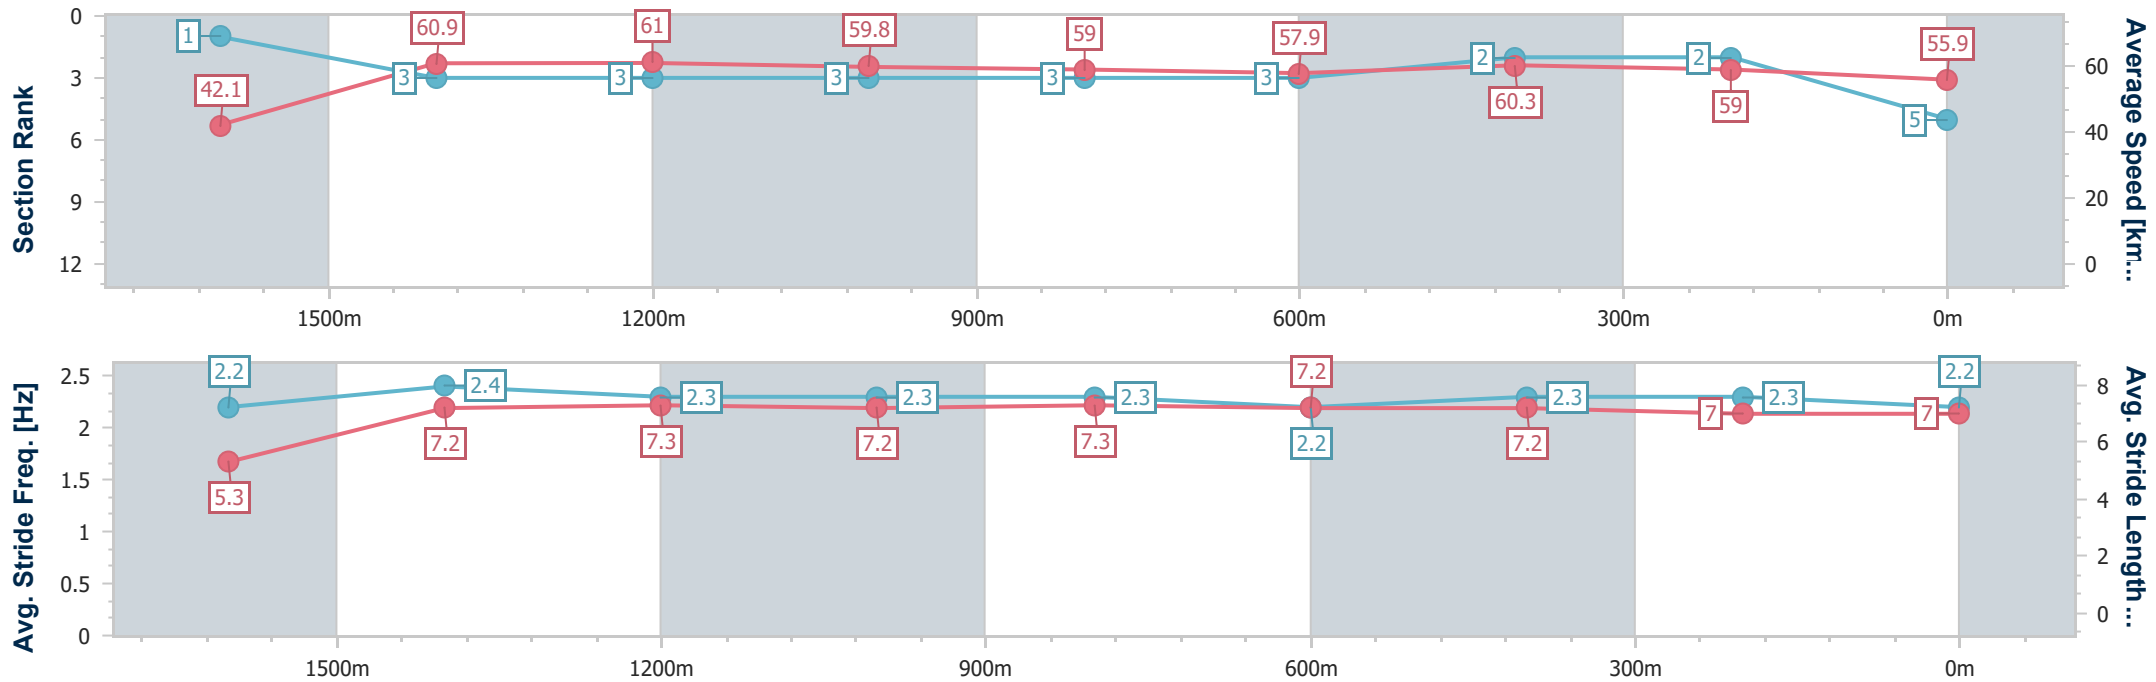

Ipswich QLD Professional

Race 6: TAB BENCHMARK 68 Handicap - 1700m

29 November 2023 - 16:13

Track Rating: Heavy 10, Weather: Overcast, Rail Position: +8m Entire

Section	Overall	1600m	1400m	1200m	1000m	800m	600m	400m	200m				
Section Times	1:46.11 [5] (0:08.54)	1:37.57 [1] (0:11.85)	1:25.72 [3] (0:11.86)	1:13.86 [3] (0:12.07)	1:01.79 [3] (0:12.25)	0:49.54 [3] (0:12.47)	0:37.07 [3] (0:12.00)	0:25.07 [2] (0:12.21)	0:12.86 [2] (0:12.86)				
Average Speed [km/h]	42.1	60.9	61.0	59.8	59.0	57.9	60.3	59.0	55.9				
Top Speed [km/h]	58.0	62.0	61.8	60.8	59.7	58.6	61.0	60.8	58.0				
Avg. Dist. to Rail [m]	5.8	2.7	1.0	1.2	1.3	1.0	1.4	0.7	1.4				
Avg. Stride Freq. [Hz]	2.2	2.4	2.3	2.3	2.3	2.2	2.3	2.3	2.2				
Avg. Stride Length [m]	5.3	7.2	7.3	7.2	7.3	7.2	7.2	7.0	7.0				

- [] Ranking at each section and finish
- .-.- No data available at this section
- NA No data available

Horse/Jockey Name	Why We Drink
Final Rank	6
Fastest Section Time (Section)	0:09.03 (Overall)
Top Speed [km/h] (Section)	62.1 (1400m)
Race State	Finished