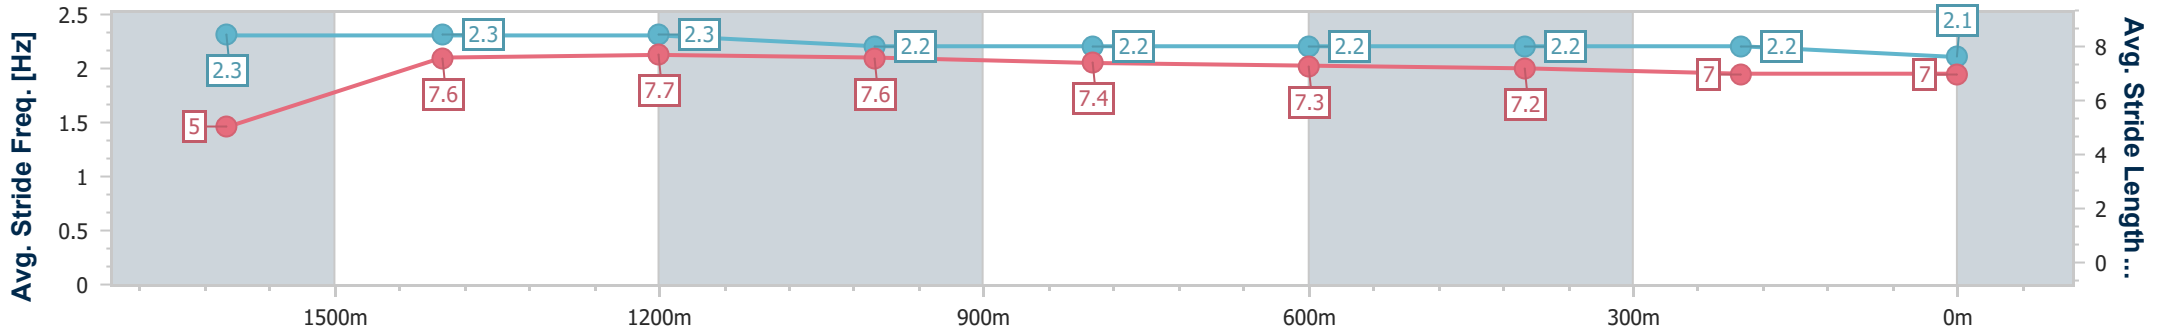

- [] Ranking at each section and finish
- .-.- No data available at this section
- NA No data available

Horse/Jockey Name	Voldemort
Final Rank	7
Fastest Section Time (Section)	0:08.76 (Overall)
Top Speed [km/h] (Section)	65.0 (1600m)
Race State	Finished

Ipswich QLD Professional

Race 6: TAB BENCHMARK 68 Handicap - 1700m

29 November 2023 - 16:13

Track Rating: Heavy 10, Weather: Overcast, Rail Position: +8m Entire

Section	Overall	1600m	1400m	1200m	1000m	800m	600m	400m	200m				
Section Times	1:47.37 [7] (0:08.76)	1:38.61 [4] (0:11.44)	1:27.17 [1] (0:11.44)	1:15.73 [1] (0:11.87)	1:03.86 [1] (0:12.53)	0:51.33 [1] (0:12.63)	0:38.70 [1] (0:12.41)	0:26.29 [3] (0:12.83)	0:13.46 [6] (0:13.46)				
Average Speed [km/h]	41.3	62.9	62.8	60.6	57.6	57.1	57.8	55.9	53.6				
Top Speed [km/h]	58.7	65.0	64.5	62.4	59.1	57.7	58.1	57.9	54.8				
Avg. Dist. to Rail [m]	7.2	3.7	0.8	0.2	0.3	0.4	0.4	0.9	0.6				
Avg. Stride Freq. [Hz]	2.3	2.3	2.3	2.2	2.2	2.2	2.2	2.2	2.1				
Avg. Stride Length [m]	5.0	7.6	7.7	7.6	7.4	7.3	7.2	7.0	7.0				

- [] Ranking at each section and finish
- .-.- No data available at this section
- NA No data available