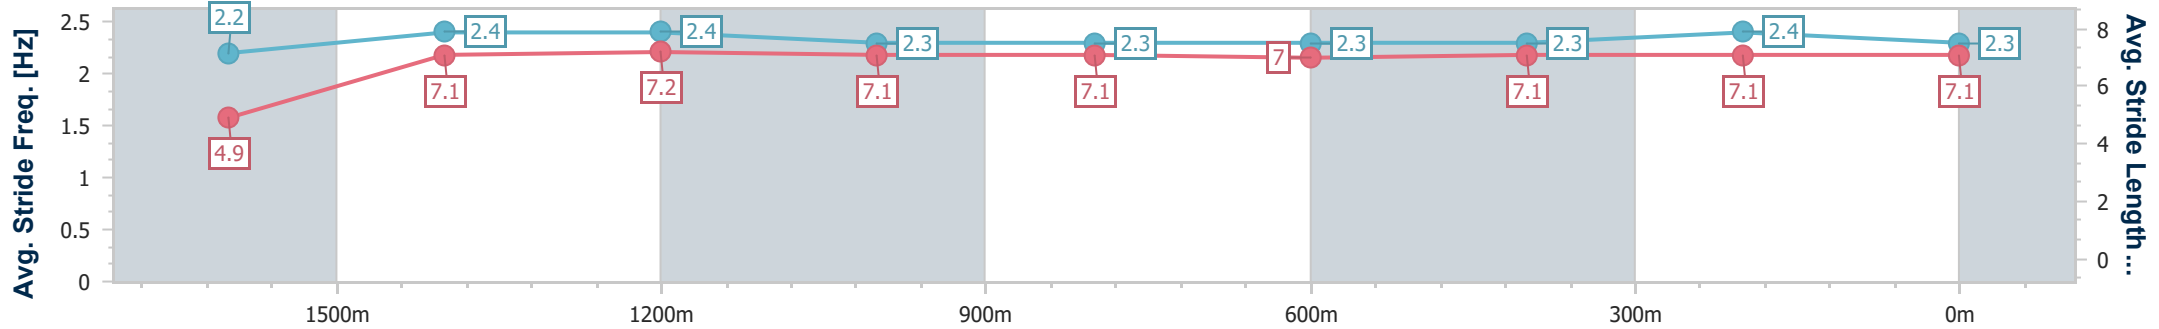

Ipswich QLD Professional

Race 6: TAB BENCHMARK 68 Handicap - 1700m

29 November 2023 - 16:13

Track Rating: Heavy 10, Weather: Overcast, Rail Position: +8m Entire

Section	Overall	1600m	1400m	1200m	1000m	800m	600m	400m	200m			
Section Times	1:45.59 [2] (0:09.10)	1:36.49 [7] (0:11.82)	1:24.67 [7] (0:11.47)	1:13.20 [4] (0:12.07)	1:01.13 [4] (0:12.30)	0:48.83 [5] (0:12.49)	0:36.34 [5] (0:12.13)	0:24.21 [5] (0:12.08)	0:12.13 [3] (0:12.13)			
Average Speed [km/h]	39.4	61.0	62.9	59.8	58.8	57.9	60.0	59.9	59.4			
Top Speed [km/h]	58.3	63.1	64.4	61.3	59.9	58.6	60.7	61.4	60.5			
Avg. Dist. to Rail [m]	7.7	2.1	0.4	0.9	1.8	1.7	2.0	1.9	2.8			
Avg. Stride Freq. [Hz]	2.2	2.4	2.4	2.3	2.3	2.3	2.3	2.4	2.3			
Avg. Stride Length [m]	4.9	7.1	7.2	7.1	7.1	7.0	7.1	7.1	7.1			

- [] Ranking at each section and finish
- .-.-.- No data available at this section
- NA No data available

Horse/Jockey Name	Diana's Affair
Final Rank	3
Fastest Section Time (Section)	0:08.74 (Overall)
Top Speed [km/h] (Section)	61.8 (1600m)
Race State	Finished