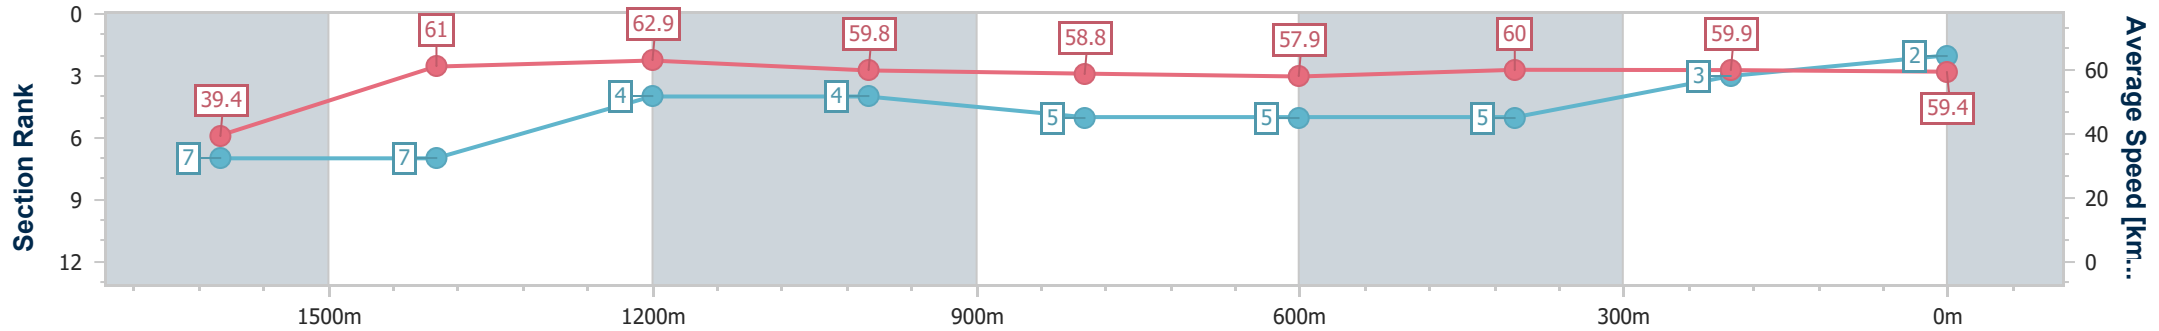

Ipswich QLD Professional

Race 6: TAB BENCHMARK 68 Handicap - 1700m

29 November 2023 - 16:13

Track Rating: Heavy 10, Weather: Overcast, Rail Position: +8m Entire

Section	Overall	1600m	1400m	1200m	1000m	800m	600m	400m	200m			
Section Times	1:45.59 [2] (0:09.10)	1:36.49 [7] (0:11.82)	1:24.67 [7] (0:11.47)	1:13.20 [4] (0:12.07)	1:01.13 [4] (0:12.30)	0:48.83 [5] (0:12.49)	0:36.34 [5] (0:12.13)	0:24.21 [5] (0:12.08)	0:12.13 [3] (0:12.13)			
Average Speed [km/h]	39.4	61.0	62.9	59.8	58.8	57.9	60.0	59.9	59.4			
Top Speed [km/h]	58.3	63.1	64.4	61.3	59.9	58.6	60.7	61.4	60.5			
Avg. Dist. to Rail [m]	7.7	2.1	0.4	0.9	1.8	1.7	2.0	1.9	2.8			
Avg. Stride Freq. [Hz]	2.2	2.4	2.4	2.3	2.3	2.3	2.3	2.4	2.3			
Avg. Stride Length [m]	4.9	7.1	7.2	7.1	7.1	7.0	7.1	7.1	7.1			

- [] Ranking at each section and finish
- .-.-.- No data available at this section
- NA No data available

Horse/Jockey Name	Diana's Affair
Final Rank	3
Fastest Section Time (Section)	0:08.74 (Overall)
Top Speed [km/h] (Section)	61.8 (1600m)
Race State	Finished