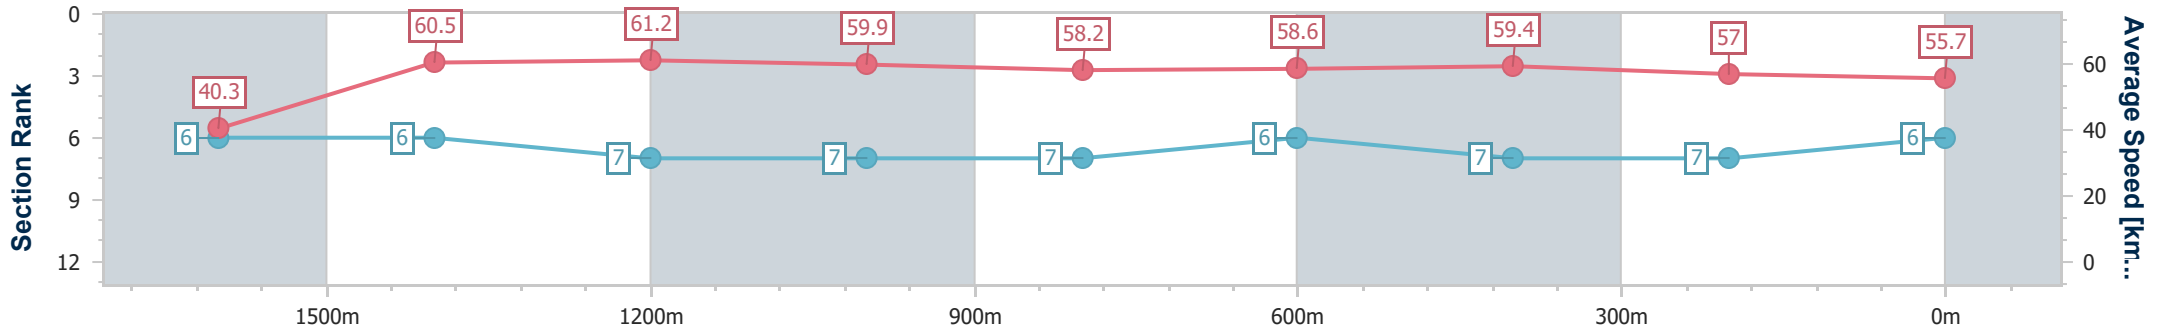

- [] Ranking at each section and finish
- .-.- No data available at this section
- NA No data available

Horse/Jockey Name	Why We Drink
Final Rank	6
Fastest Section Time (Section)	0:09.03 (Overall)
Top Speed [km/h] (Section)	62.1 (1400m)
Race State	Finished

Ipswich QLD Professional

Race 6: TAB BENCHMARK 68 Handicap - 1700m

29 November 2023 - 16:13

Track Rating: Heavy 10, Weather: Overcast, Rail Position: +8m Entire

Section	Overall	1600m	1400m	1200m	1000m	800m	600m	400m	200m				
Section Times	1:47.04 [6] (0:09.03)	1:38.01 [6] (0:11.86)	1:26.15 [6] (0:11.78)	1:14.37 [7] (0:12.05)	1:02.32 [7] (0:12.37)	0:49.95 [7] (0:12.26)	0:37.69 [6] (0:12.14)	0:25.55 [7] (0:12.64)	0:12.91 [7] (0:12.91)				
Average Speed [km/h]	40.3	60.5	61.2	59.9	58.2	58.6	59.4	57.0	55.7				
Top Speed [km/h]	59.6	62.0	62.1	60.3	59.4	59.4	60.9	59.3	59.0				
Avg. Dist. to Rail [m]	4.4	0.9	0.2	0.5	0.4	0.2	0.3	0.9	3.6				
Avg. Stride Freq. [Hz]	1.9	2.2	2.2	2.1	2.1	2.1	2.2	2.2	2.1				
Avg. Stride Length [m]	5.7	7.6	7.8	7.8	7.5	7.7	7.6	7.3	7.4				

- [] Ranking at each section and finish
- .-.- No data available at this section
- NA No data available

Horse/Jockey Name	Voldemort
Final Rank	7
Fastest Section Time (Section)	0:08.76 (Overall)
Top Speed [km/h] (Section)	65.0 (1600m)
Race State	Finished