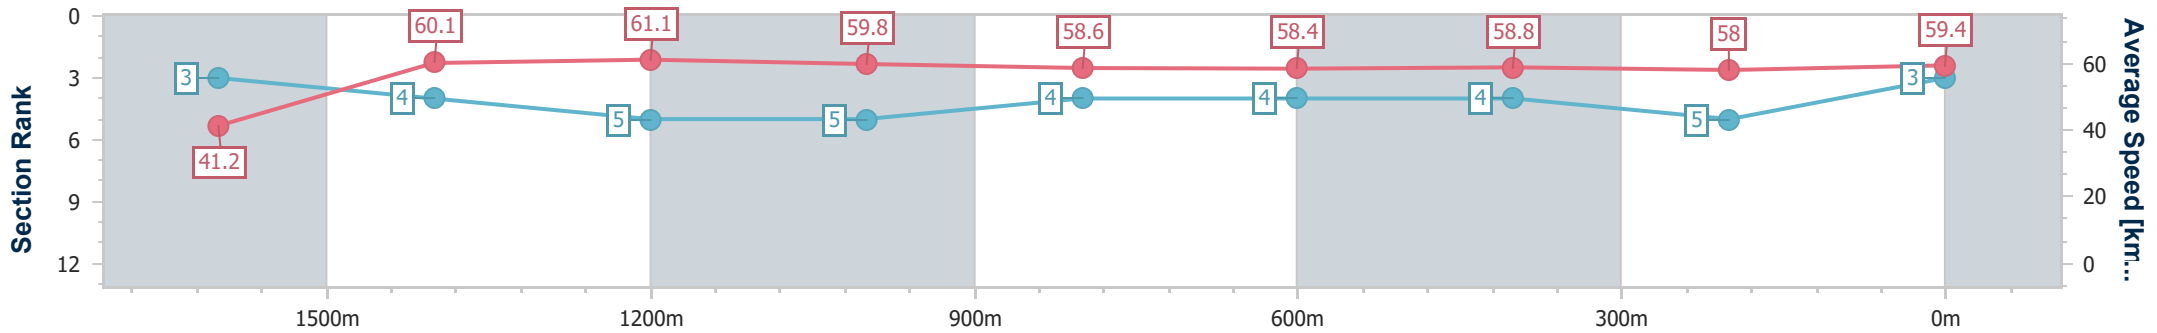

Ipswich QLD Professional

Race 6: TAB BENCHMARK 68 Handicap - 1700m

29 November 2023 - 16:13

Track Rating: Heavy 10, Weather: Overcast, Rail Position: +8m Entire

Section	Overall	1600m	1400m	1200m	1000m	800m	600m	400m	200m
Section Times	1:45.91 [3] (0:08.74)	1:37.17 [3] (0:11.97)	1:25.20 [4] (0:11.76)	1:13.44 [5] (0:12.01)	1:01.43 [5] (0:12.27)	0:49.16 [4] (0:12.36)	0:36.80 [4] (0:12.25)	0:24.55 [4] (0:12.42)	0:12.13 [5] (0:12.13)
Average Speed [km/h]	41.2	60.1	61.1	59.8	58.6	58.4	58.8	58.0	59.4
Top Speed [km/h]	57.5	61.8	61.7	61.0	59.7	59.0	60.1	60.1	61.1
Avg. Dist. to Rail [m]	3.2	0.6	0.9	0.6	0.1	0.2	0.4	0.7	2.5
Avg. Stride Freq. [Hz]	2.2	2.4	2.4	2.3	2.3	2.3	2.3	2.3	2.3
Avg. Stride Length [m]	5.2	7.0	7.2	7.2	7.2	7.1	7.2	7.0	7.2

- [] Ranking at each section and finish
- .-.- No data available at this section
- NA No data available

Horse/Jockey Name	Raging Pole
Final Rank	4
Fastest Section Time (Section)	0:09.03 (Overall)
Top Speed [km/h] (Section)	63.9 (1400m)
Race State	Finished