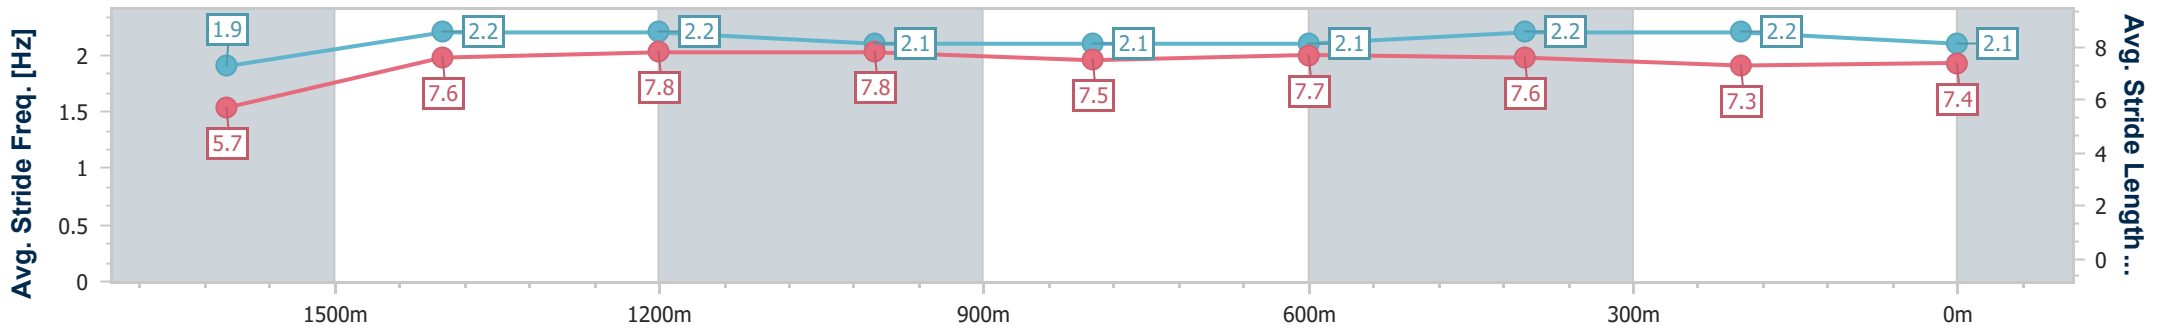

- [] Ranking at each section and finish
- .-.- No data available at this section
- NA No data available

Horse/Jockey Name	Why We Drink
Final Rank	6
Fastest Section Time (Section)	0:09.03 (Overall)
Top Speed [km/h] (Section)	62.1 (1400m)
Race State	Finished

Ipswich QLD Professional

Race 6: TAB BENCHMARK 68 Handicap - 1700m

29 November 2023 - 16:13

Track Rating: Heavy 10, Weather: Overcast, Rail Position: +8m Entire

Section	Overall	1600m	1400m	1200m	1000m	800m	600m	400m	200m				
Section Times	1:47.04 [6] (0:09.03)	1:38.01 [6] (0:11.86)	1:26.15 [6] (0:11.78)	1:14.37 [7] (0:12.05)	1:02.32 [7] (0:12.37)	0:49.95 [7] (0:12.26)	0:37.69 [6] (0:12.14)	0:25.55 [7] (0:12.64)	0:12.91 [7] (0:12.91)				
Average Speed [km/h]	40.3	60.5	61.2	59.9	58.2	58.6	59.4	57.0	55.7				
Top Speed [km/h]	59.6	62.0	62.1	60.3	59.4	59.4	60.9	59.3	59.0				
Avg. Dist. to Rail [m]	4.4	0.9	0.2	0.5	0.4	0.2	0.3	0.9	3.6				
Avg. Stride Freq. [Hz]	1.9	2.2	2.2	2.1	2.1	2.1	2.2	2.2	2.1				
Avg. Stride Length [m]	5.7	7.6	7.8	7.8	7.5	7.7	7.6	7.3	7.4				