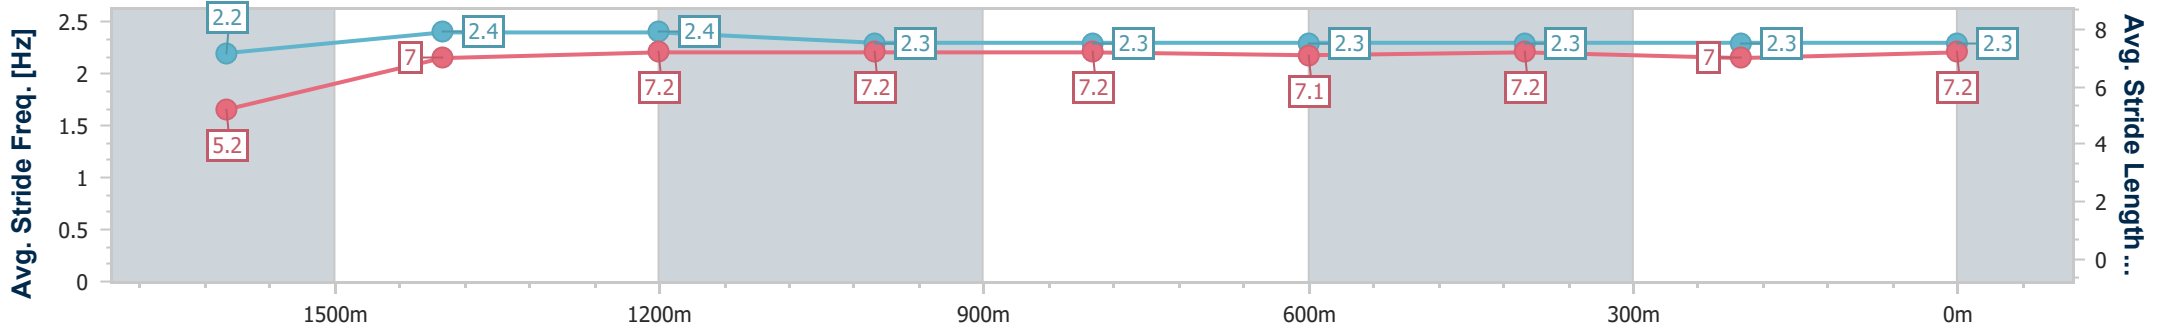

Ipswich QLD Professional

Race 6: TAB BENCHMARK 68 Handicap - 1700m

29 November 2023 - 16:13

Track Rating: Heavy 10, Weather: Overcast, Rail Position: +8m Entire

Section	Overall	1600m	1400m	1200m	1000m	800m	600m	400m	200m
Section Times	1:45.91 [3] (0:08.74)	1:37.17 [3] (0:11.97)	1:25.20 [4] (0:11.76)	1:13.44 [5] (0:12.01)	1:01.43 [5] (0:12.27)	0:49.16 [4] (0:12.36)	0:36.80 [4] (0:12.25)	0:24.55 [4] (0:12.42)	0:12.13 [5] (0:12.13)
Average Speed [km/h]	41.2	60.1	61.1	59.8	58.6	58.4	58.8	58.0	59.4
Top Speed [km/h]	57.5	61.8	61.7	61.0	59.7	59.0	60.1	60.1	61.1
Avg. Dist. to Rail [m]	3.2	0.6	0.9	0.6	0.1	0.2	0.4	0.7	2.5
Avg. Stride Freq. [Hz]	2.2	2.4	2.4	2.3	2.3	2.3	2.3	2.3	2.3
Avg. Stride Length [m]	5.2	7.0	7.2	7.2	7.2	7.1	7.2	7.0	7.2

- [] Ranking at each section and finish
- .-.- No data available at this section
- NA No data available

Horse/Jockey Name	Raging Pole
Final Rank	4
Fastest Section Time (Section)	0:09.03 (Overall)
Top Speed [km/h] (Section)	63.9 (1400m)
Race State	Finished