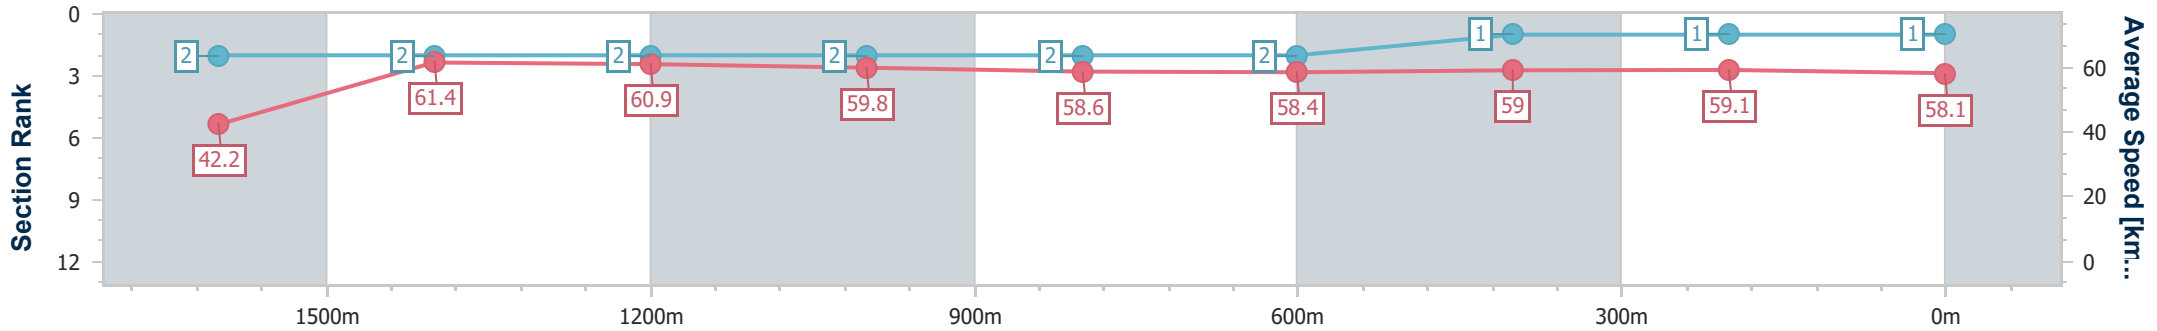

Ipswich QLD Professional

Race 6: TAB BENCHMARK 68 Handicap - 1700m

29 November 2023 - 16:13

Track Rating: Heavy 10, Weather: Overcast, Rail Position: +8m Entire

Section	Overall	1600m	1400m	1200m	1000m	800m	600m	400m	200m				
Section Times	1:45.58 [1] (0:08.58)	1:37.00 [2] (0:11.71)	1:25.29 [2] (0:11.80)	1:13.49 [2] (0:12.05)	1:01.44 [2] (0:12.32)	0:49.12 [2] (0:12.35)	0:36.77 [2] (0:12.18)	0:24.59 [1] (0:12.16)	0:12.43 [1] (0:12.43)				
Average Speed [km/h]	42.2	61.4	60.9	59.8	58.6	58.4	59.0	59.1	58.1				
Top Speed [km/h]	59.5	62.9	61.7	60.9	59.3	58.7	60.2	60.2	60.1				
Avg. Dist. to Rail [m]	2.4	0.2	0.2	0.3	0.3	0.3	0.5	0.4	0.2				
Avg. Stride Freq. [Hz]	2.2	2.3	2.2	2.2	2.2	2.2	2.2	2.3	2.2				
Avg. Stride Length [m]	5.3	7.3	7.5	7.5	7.4	7.4	7.3	7.2	7.2				