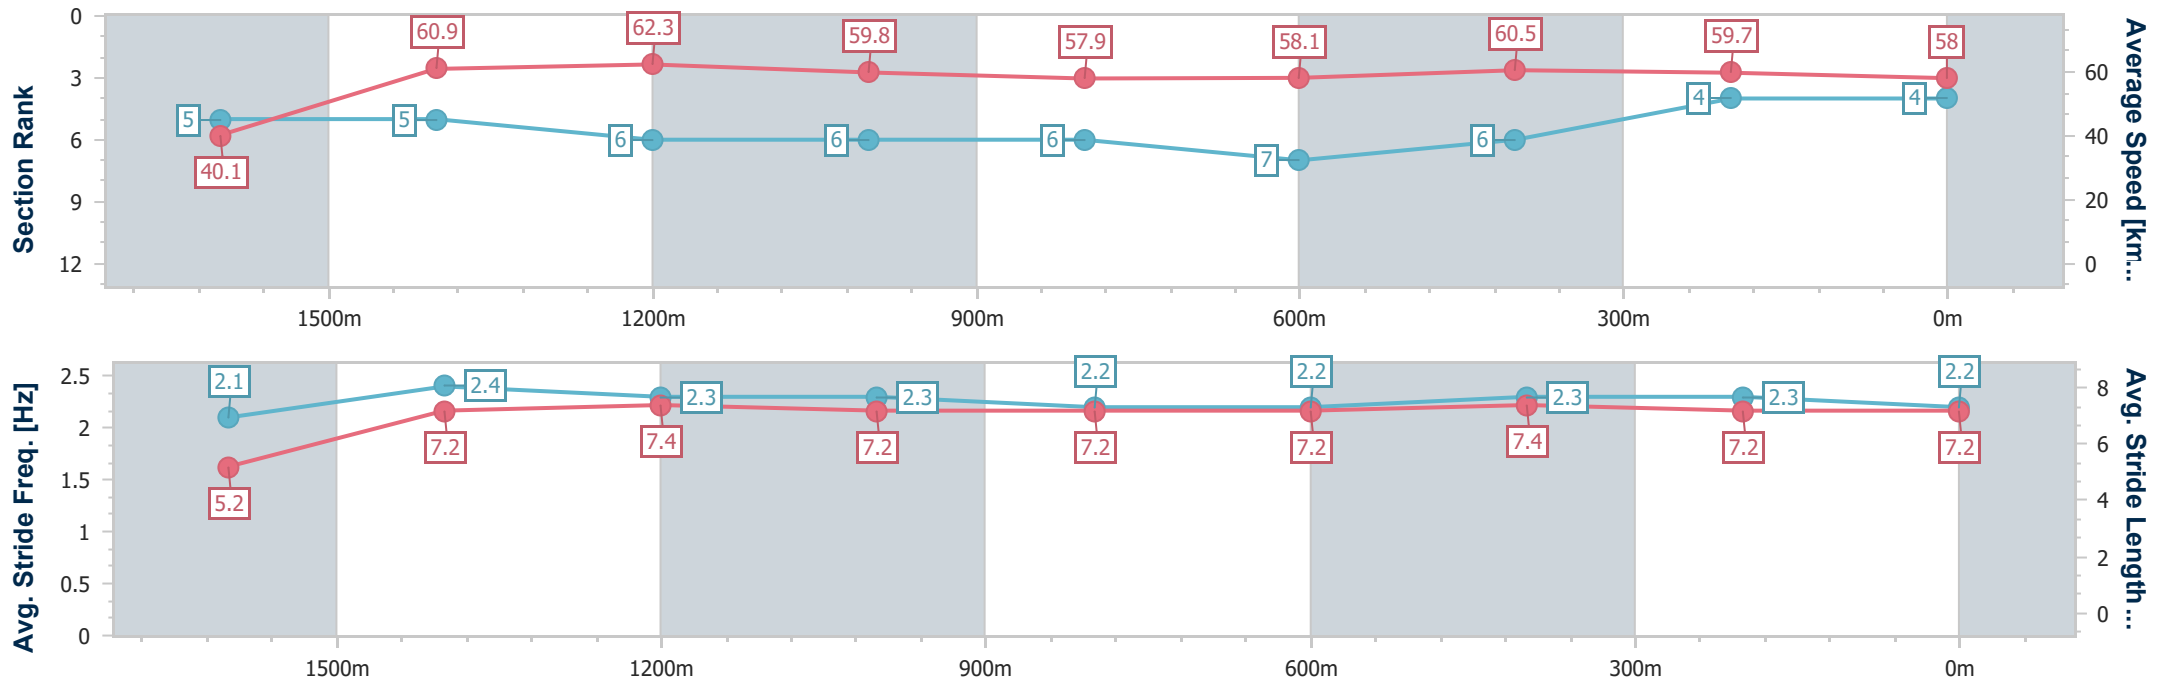

- [] Ranking at each section and finish
- .-.- No data available at this section
- NA No data available

Horse/Jockey Name	Raging Pole
Final Rank	4
Fastest Section Time (Section)	0:09.03 (Overall)
Top Speed [km/h] (Section)	63.9 (1400m)
Race State	Finished

Ipswich QLD Professional

Race 6: TAB BENCHMARK 68 Handicap - 1700m

29 November 2023 - 16:13

Track Rating: Heavy 10, Weather: Overcast, Rail Position: +8m Entire

Section	Overall	1600m	1400m	1200m	1000m	800m	600m	400m	200m
Section Times	1:46.01 [4] (0:09.03)	1:36.98 [5] (0:11.82)	1:25.16 [5] (0:11.62)	1:13.54 [6] (0:12.10)	1:01.44 [6] (0:12.45)	0:48.99 [6] (0:12.42)	0:36.57 [7] (0:11.98)	0:24.59 [6] (0:12.16)	0:12.43 [4] (0:12.43)
Average Speed [km/h]	40.1	60.9	62.3	59.8	57.9	58.1	60.5	59.7	58.0
Top Speed [km/h]	58.7	63.1	63.9	60.6	59.5	59.1	61.8	61.1	59.4
Avg. Dist. to Rail [m]	5.9	1.9	0.9	1.1	1.1	0.9	2.2	3.3	4.2
Avg. Stride Freq. [Hz]	2.1	2.4	2.3	2.3	2.2	2.2	2.3	2.3	2.2
Avg. Stride Length [m]	5.2	7.2	7.4	7.2	7.2	7.2	7.4	7.2	7.2

- [] Ranking at each section and finish
- .-.- No data available at this section
- NA No data available

Horse/Jockey Name	Dickensian
Final Rank	5
Fastest Section Time (Section)	0:08.54 (Overall)
Top Speed [km/h] (Section)	62.0 (1600m)
Race State	Finished