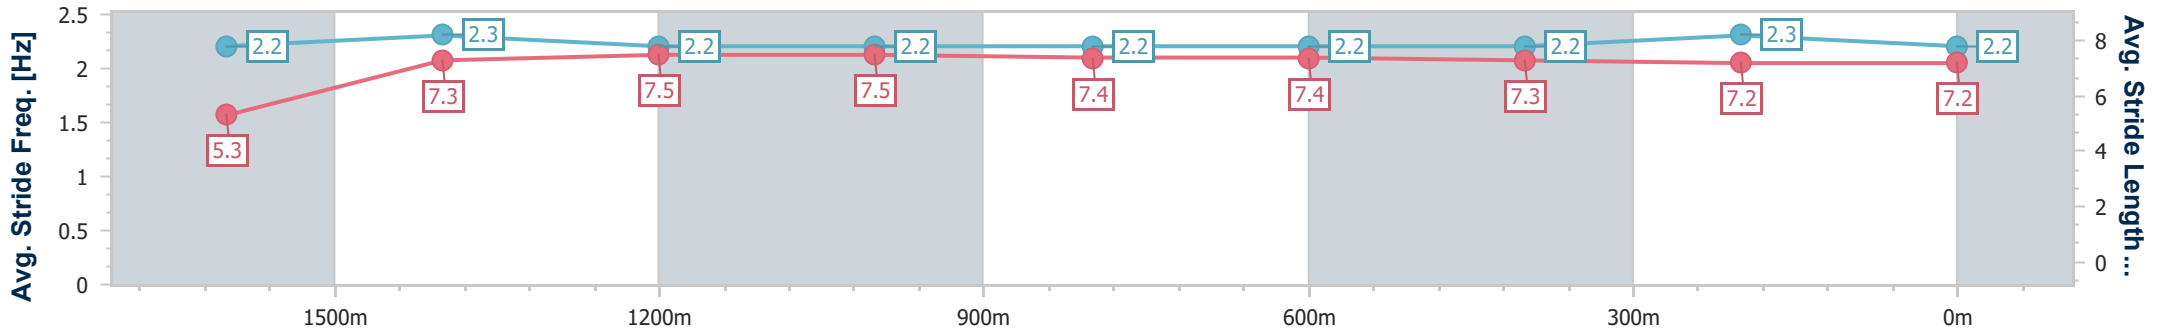

Ipswich QLD Professional

Race 6: TAB BENCHMARK 68 Handicap - 1700m

29 November 2023 - 16:13

Track Rating: Heavy 10, Weather: Overcast, Rail Position: +8m Entire

Section	Overall	1600m	1400m	1200m	1000m	800m	600m	400m	200m				
Section Times	1:45.58 [1] (0:08.58)	1:37.00 [2] (0:11.71)	1:25.29 [2] (0:11.80)	1:13.49 [2] (0:12.05)	1:01.44 [2] (0:12.32)	0:49.12 [2] (0:12.35)	0:36.77 [2] (0:12.18)	0:24.59 [1] (0:12.16)	0:12.43 [1] (0:12.43)				
Average Speed [km/h]	42.2	61.4	60.9	59.8	58.6	58.4	59.0	59.1	58.1				
Top Speed [km/h]	59.5	62.9	61.7	60.9	59.3	58.7	60.2	60.2	60.1				
Avg. Dist. to Rail [m]	2.4	0.2	0.2	0.3	0.3	0.3	0.5	0.4	0.2				
Avg. Stride Freq. [Hz]	2.2	2.3	2.2	2.2	2.2	2.2	2.2	2.3	2.2				
Avg. Stride Length [m]	5.3	7.3	7.5	7.5	7.4	7.4	7.3	7.2	7.2				