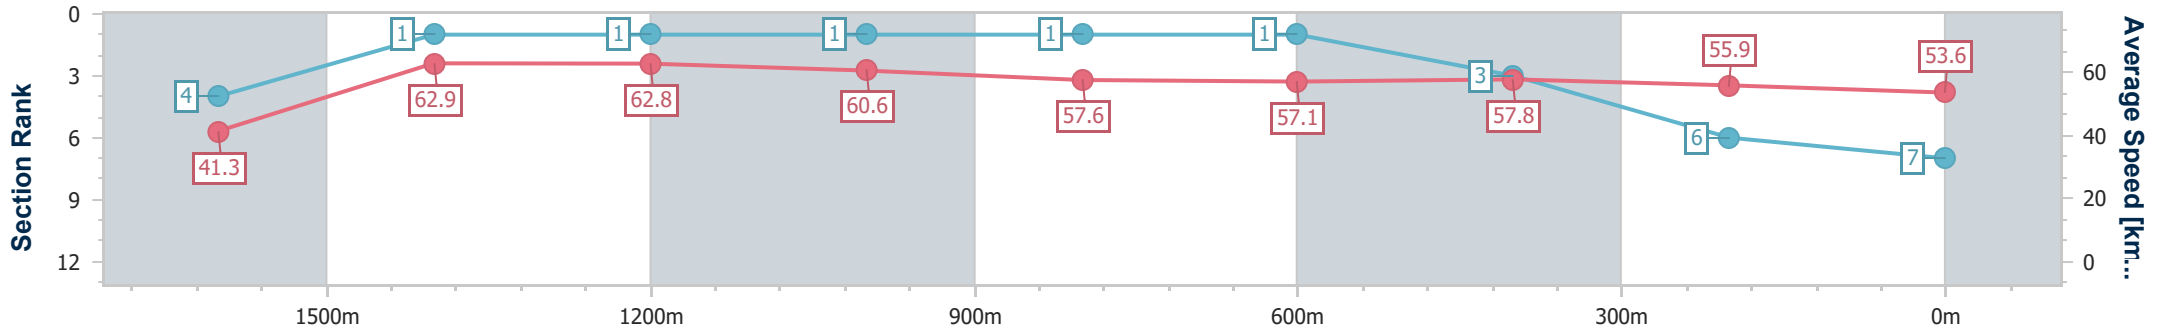

- [] Ranking at each section and finish
- .-.- No data available at this section
- NA No data available

Horse/Jockey Name	Voldemort
Final Rank	7
Fastest Section Time (Section)	0:08.76 (Overall)
Top Speed [km/h] (Section)	65.0 (1600m)
Race State	Finished

Ipswich QLD Professional

Race 6: TAB BENCHMARK 68 Handicap - 1700m

29 November 2023 - 16:13

Track Rating: Heavy 10, Weather: Overcast, Rail Position: +8m Entire

Section	Overall	1600m	1400m	1200m	1000m	800m	600m	400m	200m				
Section Times	1:47.37 [7] (0:08.76)	1:38.61 [4] (0:11.44)	1:27.17 [1] (0:11.44)	1:15.73 [1] (0:11.87)	1:03.86 [1] (0:12.53)	0:51.33 [1] (0:12.63)	0:38.70 [1] (0:12.41)	0:26.29 [3] (0:12.83)	0:13.46 [6] (0:13.46)				
Average Speed [km/h]	41.3	62.9	62.8	60.6	57.6	57.1	57.8	55.9	53.6				
Top Speed [km/h]	58.7	65.0	64.5	62.4	59.1	57.7	58.1	57.9	54.8				
Avg. Dist. to Rail [m]	7.2	3.7	0.8	0.2	0.3	0.4	0.4	0.9	0.6				
Avg. Stride Freq. [Hz]	2.3	2.3	2.3	2.2	2.2	2.2	2.2	2.2	2.1				
Avg. Stride Length [m]	5.0	7.6	7.7	7.6	7.4	7.3	7.2	7.0	7.0				

- [] Ranking at each section and finish
- .-.- No data available at this section
- NA No data available