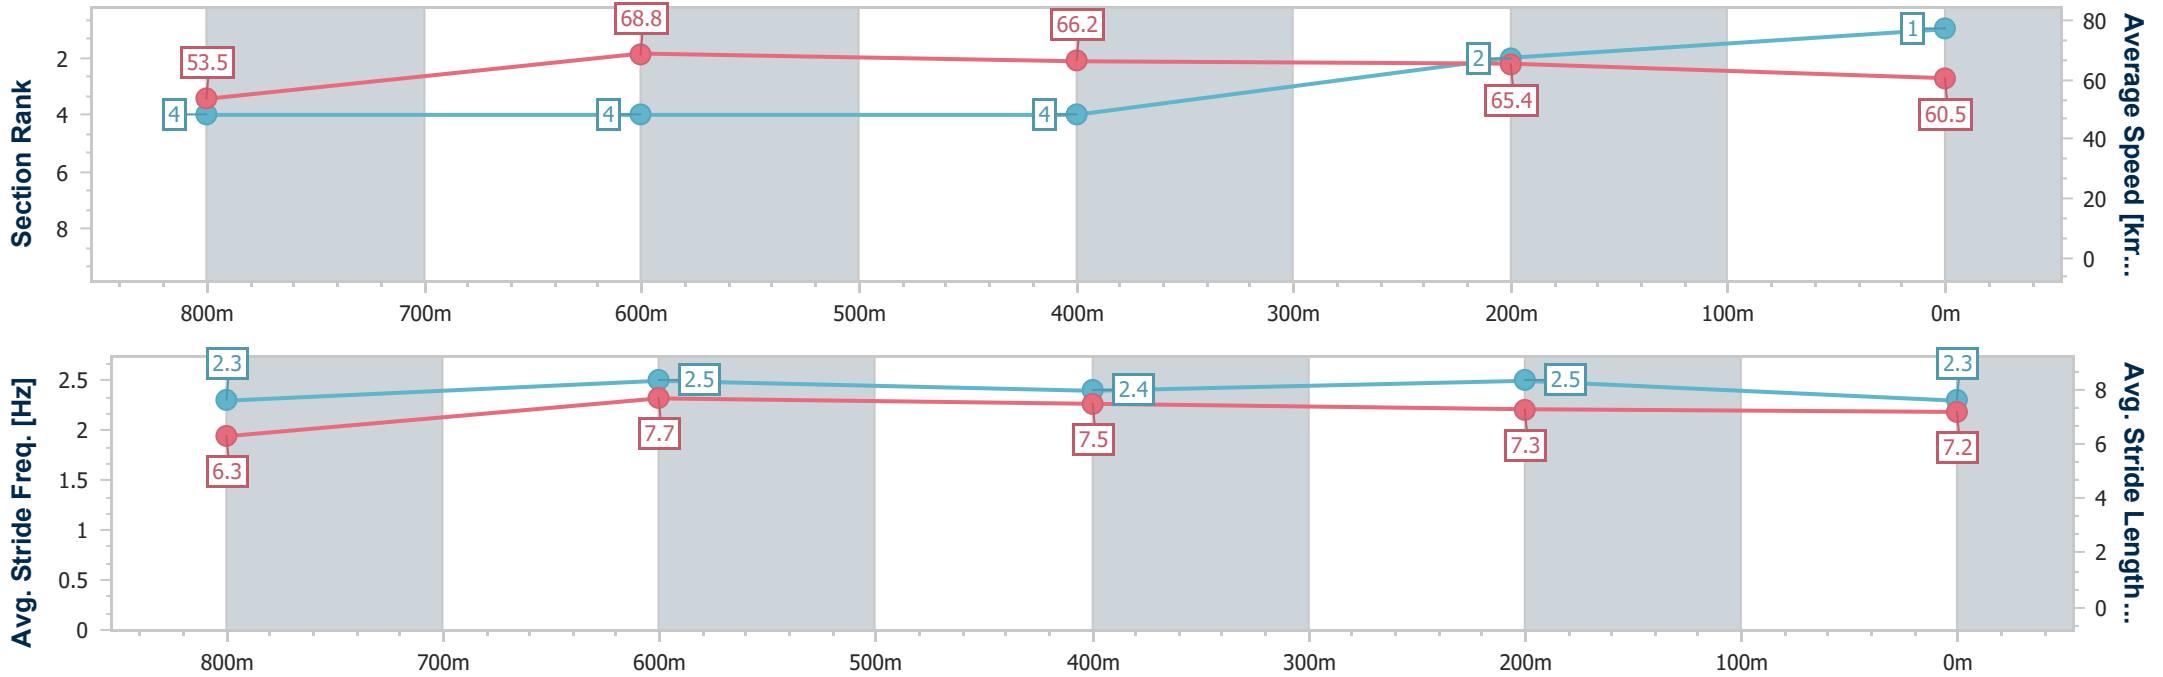

Scratched: Our Red Planet (#7), Sooblond (#9)

[ ] Ranking at each section and finish  
 -:-:- No data available at this section  
 NA No data available

SCN Saddle cloth number  
 DNF Did not finish  
 DNT Did not track

Section	Overall	800m	600m	400m	200m
Section Times	0:57.92 [1] (0:13.47)	0:44.45 [4] (0:10.59)	0:33.86 [4] (0:10.97)	0:22.89 [4] (0:10.98)	0:11.91 [2] (0:11.91)
Average Speed [km/h]	53.5	68.8	66.2	65.4	60.5
Top Speed [km/h]	67.0	69.7	68.3	66.1	65.4
Avg. Dist. to Rail [m]	2.8	2.8	1.8	1.8	2.6
Avg. Stride Freq. [Hz]	2.3	2.5	2.4	2.5	2.3
Avg. Stride Length [m]	6.3	7.7	7.5	7.3	7.2