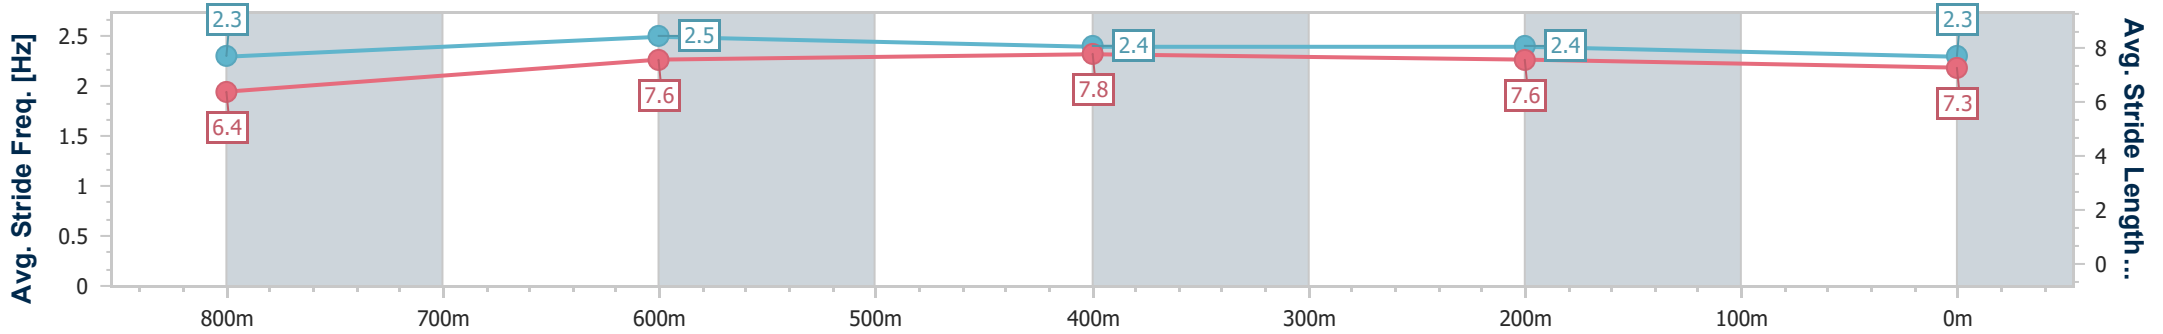

Horse/Jockey Name	Six Sides
Final Rank	2
Fastest Section Time (Section)	0:10.74 (600m)
Top Speed [km/h] (Section)	69.9 (600m)
Race State	Finished

Sunshine Coast QLD Professional
Race 2: BOLD DESIGN KITCHENS Class 2 Handicap - 1000m
01 December 2023 - 19:31
Track Rating: Soft 5, Weather: Overcast, Rail Position: +5 m Entire

Section	Overall	800m	600m	400m	200m
Section Times	0:58.12 [2] (0:13.71)	0:44.41 [7] (0:10.86)	0:33.55 [7] (0:10.74)	0:22.81 [7] (0:10.88)	0:11.93 [5] (0:11.93)
Average Speed [km/h]	52.5	67.0	67.5	66.0	60.3
Top Speed [km/h]	67.1	68.1	69.9	68.2	63.5
Avg. Dist. to Rail [m]	3.0	3.5	1.1	0.9	3.2
Avg. Stride Freq. [Hz]	2.3	2.5	2.4	2.4	2.3
Avg. Stride Length [m]	6.4	7.6	7.8	7.6	7.3

- [ ] Ranking at each section and finish
- -.-.- No data available at this section
- NA No data available