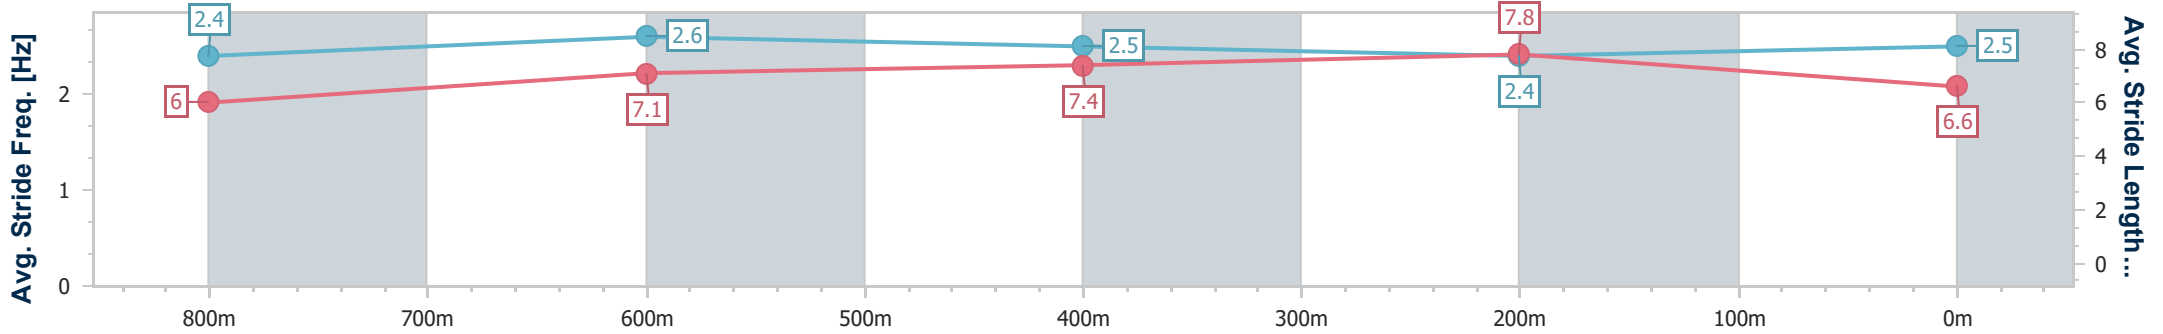

- [ ] Ranking at each section and finish
- .-.- No data available at this section
- NA No data available

Horse/Jockey Name	Irish Maudie
Final Rank	4
Fastest Section Time (Section)	0:10.82 (800m)
Top Speed [km/h] (Section)	68.5 (800m)
Race State	Finished

Sunshine Coast QLD Professional  
 Race 2: BOLD DESIGN KITCHENS Class 2 Handicap - 1000m  
 01 December 2023 - 19:31  
 Track Rating: Soft 5, Weather: Overcast, Rail Position: +5 m Entire

Section	Overall	800m	600m	400m	200m
Section Times	0:58.28 [4] (0:13.56)	0:44.72 [5] (0:10.82)	0:33.90 [6] (0:10.92)	0:22.98 [6] (0:10.94)	0:12.04 [6] (0:12.04)
Average Speed [km/h]	53.3	67.3	66.1	66.0	59.6
Top Speed [km/h]	67.8	68.5	66.9	67.7	63.9
Avg. Dist. to Rail [m]	4.2	3.6	0.7	0.7	0.4
Avg. Stride Freq. [Hz]	2.4	2.6	2.5	2.4	2.5
Avg. Stride Length [m]	6.0	7.1	7.4	7.8	6.6