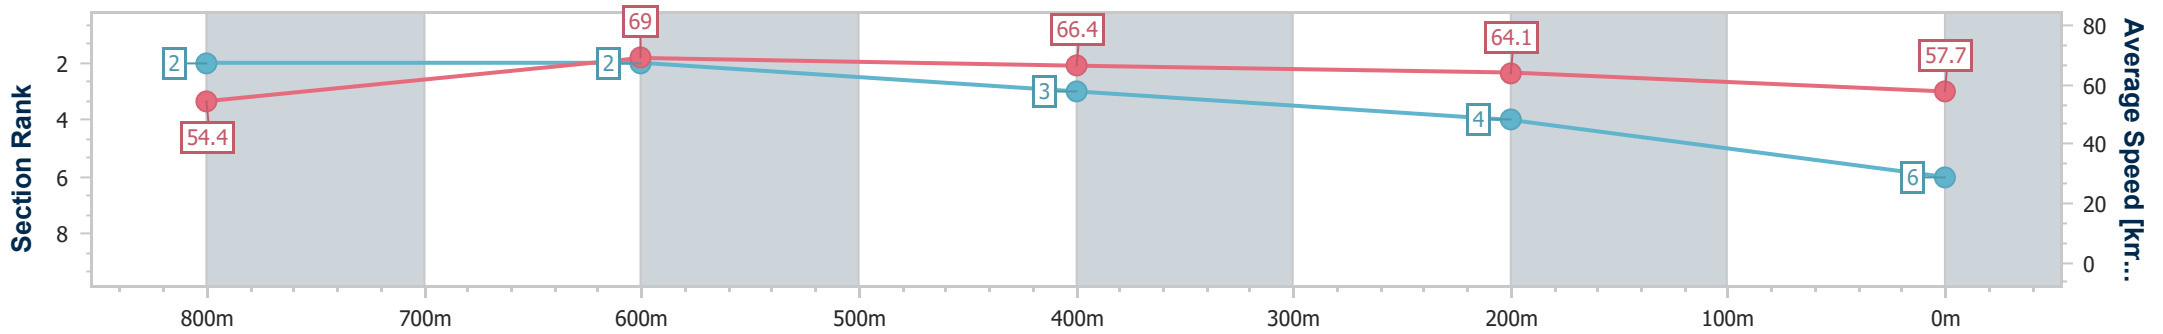

- [ ] Ranking at each section and finish
- .-.- No data available at this section
- NA No data available

Horse/Jockey Name	Artie Pantz
Final Rank	6
Fastest Section Time (Section)	0:10.66 (800m)
Top Speed [km/h] (Section)	70.0 (800m)
Race State	Finished

Sunshine Coast QLD Professional  
 Race 2: BOLD DESIGN KITCHENS Class 2 Handicap - 1000m  
 01 December 2023 - 19:31  
 Track Rating: Soft 5, Weather: Overcast, Rail Position: +5 m Entire

Section	Overall	800m	600m	400m	200m
Section Times	0:58.62 [6] (0:13.24)	0:45.38 [2] (0:10.66)	0:34.72 [2] (0:11.01)	0:23.71 [3] (0:11.27)	0:12.44 [4] (0:12.44)
Average Speed [km/h]	54.4	69.0	66.4	64.1	57.7
Top Speed [km/h]	67.9	70.0	68.0	65.8	61.4
Avg. Dist. to Rail [m]	8.4	5.5	3.4	4.8	6.8
Avg. Stride Freq. [Hz]	2.4	2.5	2.5	2.4	2.3
Avg. Stride Length [m]	6.1	7.6	7.4	7.4	7.1