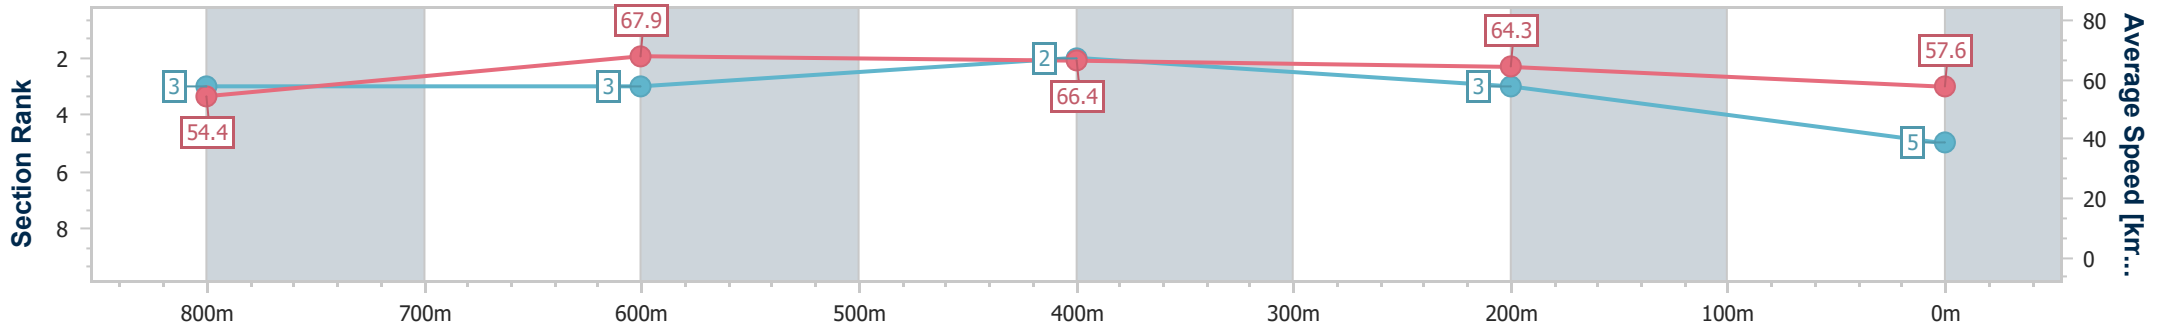

- [ ] Ranking at each section and finish
- .-.- No data available at this section
- NA No data available

Horse/Jockey Name	Allude
Final Rank	5
Fastest Section Time (Section)	0:10.69 (800m)
Top Speed [km/h] (Section)	69.5 (800m)
Race State	Finished

Sunshine Coast QLD Professional  
 Race 2: BOLD DESIGN KITCHENS Class 2 Handicap - 1000m  
 01 December 2023 - 19:31  
 Track Rating: Soft 5, Weather: Overcast, Rail Position: +5 m Entire

Section	Overall	800m	600m	400m	200m
Section Times	0:58.57 [5] (0:13.25)	0:45.32 [3] (0:10.69)	0:34.63 [3] (0:10.94)	0:23.69 [2] (0:11.21)	0:12.48 [3] (0:12.48)
Average Speed [km/h]	54.4	67.9	66.4	64.3	57.6
Top Speed [km/h]	68.8	69.5	67.0	65.6	62.1
Avg. Dist. to Rail [m]	6.1	3.0	1.2	2.0	4.3
Avg. Stride Freq. [Hz]	2.4	2.4	2.4	2.4	2.3
Avg. Stride Length [m]	6.2	7.8	7.6	7.4	7.1