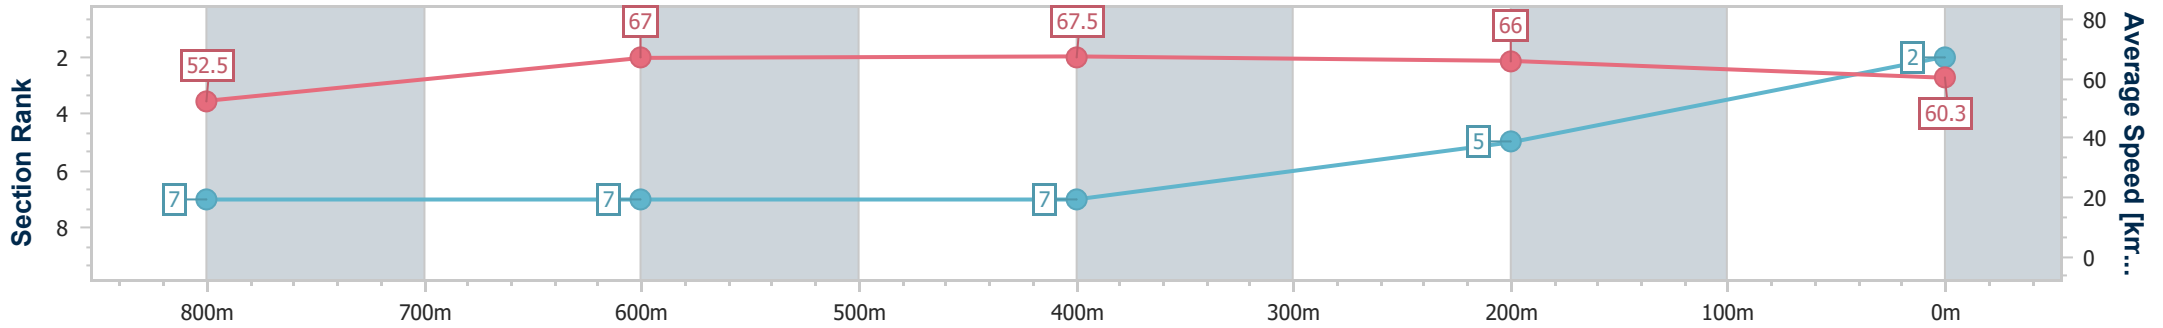

Horse/Jockey Name	Six Sides
Final Rank	2
Fastest Section Time (Section)	0:10.74 (600m)
Top Speed [km/h] (Section)	69.9 (600m)
Race State	Finished

Sunshine Coast QLD Professional
Race 2: BOLD DESIGN KITCHENS Class 2 Handicap - 1000m
01 December 2023 - 19:31
Track Rating: Soft 5, Weather: Overcast, Rail Position: +5 m Entire

Section	Overall	800m	600m	400m	200m
Section Times	0:58.12 [2] (0:13.71)	0:44.41 [7] (0:10.86)	0:33.55 [7] (0:10.74)	0:22.81 [7] (0:10.88)	0:11.93 [5] (0:11.93)
Average Speed [km/h]	52.5	67.0	67.5	66.0	60.3
Top Speed [km/h]	67.1	68.1	69.9	68.2	63.5
Avg. Dist. to Rail [m]	3.0	3.5	1.1	0.9	3.2
Avg. Stride Freq. [Hz]	2.3	2.5	2.4	2.4	2.3
Avg. Stride Length [m]	6.4	7.6	7.8	7.6	7.3

- [ ] Ranking at each section and finish
- -.-.- No data available at this section
- NA No data available