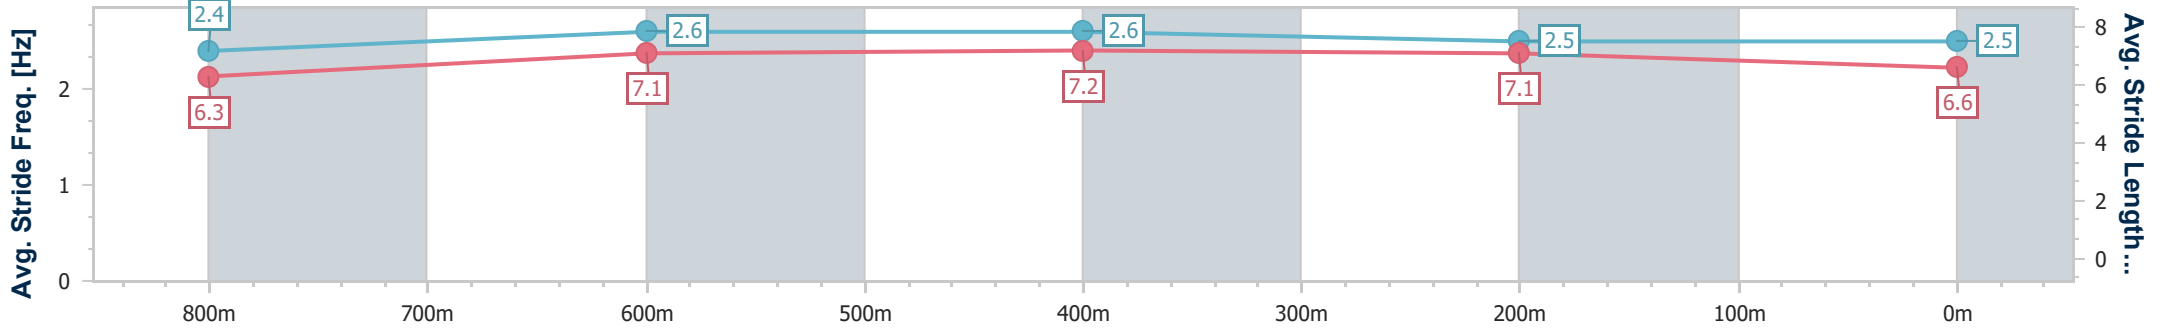

Horse/Jockey Name	Kernel Boom
Final Rank	3
Fastest Section Time (Section)	0:10.67 (800m)
Top Speed [km/h] (Section)	69.3 (Overall)
Race State	Finished

Sunshine Coast QLD Professional
Race 2: BOLD DESIGN KITCHENS Class 2 Handicap - 1000m
01 December 2023 - 19:31
Track Rating: Soft 5, Weather: Overcast, Rail Position: +5 m Entire

Section	Overall	800m	600m	400m	200m
Section Times	0:58.20 [3] (0:13.22)	0:44.98 [1] (0:10.67)	0:34.31 [1] (0:10.86)	0:23.45 [1] (0:11.15)	0:12.30 [1] (0:12.30)
Average Speed [km/h]	54.6	67.9	66.3	64.6	58.6
Top Speed [km/h]	69.3	69.2	69.0	66.5	61.8
Avg. Dist. to Rail [m]	3.8	2.0	0.6	1.1	3.1
Avg. Stride Freq. [Hz]	2.4	2.6	2.6	2.5	2.5
Avg. Stride Length [m]	6.3	7.1	7.2	7.1	6.6

- [ ] Ranking at each section and finish
- -.-.- No data available at this section
- NA No data available