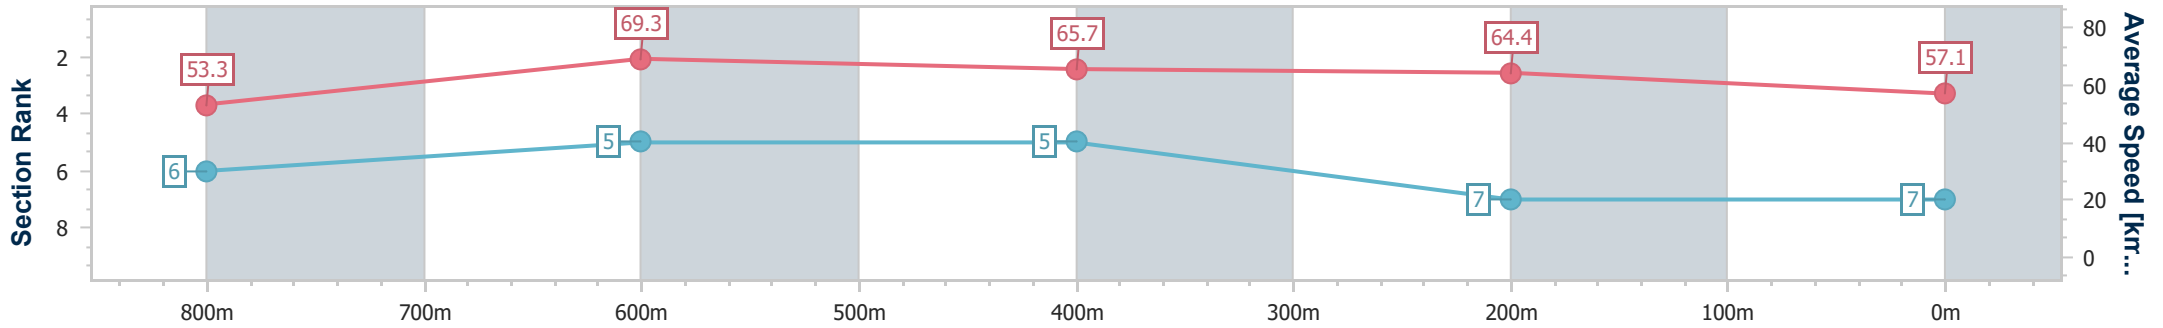

- [ ] Ranking at each section and finish
- .-.- No data available at this section
- NA No data available

Horse/Jockey Name	Shajaea
Final Rank	7
Fastest Section Time (Section)	0:10.54 (800m)
Top Speed [km/h] (Section)	72.1 (800m)
Race State	Finished

Sunshine Coast QLD Professional  
 Race 2: BOLD DESIGN KITCHENS Class 2 Handicap - 1000m  
 01 December 2023 - 19:31  
 Track Rating: Soft 5, Weather: Overcast, Rail Position: +5 m Entire

Section	Overall	800m	600m	400m	200m
Section Times	0:58.99 [7] (0:13.57)	0:45.42 [6] (0:10.54)	0:34.88 [5] (0:11.11)	0:23.77 [5] (0:11.19)	0:12.58 [7] (0:12.58)
Average Speed [km/h]	53.3	69.3	65.7	64.4	57.1
Top Speed [km/h]	67.4	72.1	67.2	66.1	61.8
Avg. Dist. to Rail [m]	7.3	5.2	2.2	4.1	4.1
Avg. Stride Freq. [Hz]	2.3	2.5	2.4	2.4	2.3
Avg. Stride Length [m]	6.4	7.6	7.4	7.4	7.0