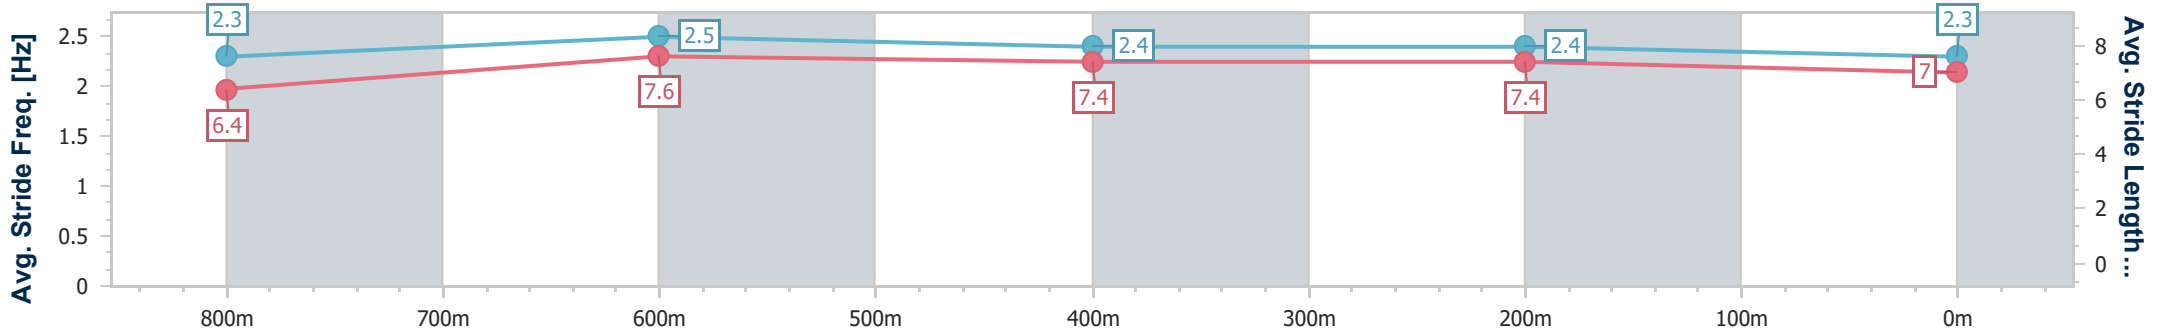

Sunshine Coast QLD Professional  
 Race 2: BOLD DESIGN KITCHENS Class 2 Handicap - 1000m  
 01 December 2023 - 19:31  
 Track Rating: Soft 5, Weather: Overcast, Rail Position: +5 m Entire

Section	Overall	800m	600m	400m	200m
Section Times	0:58.62 [6] (0:13.24)	0:45.38 [2] (0:10.66)	0:34.72 [2] (0:11.01)	0:23.71 [3] (0:11.27)	0:12.44 [4] (0:12.44)
Average Speed [km/h]	54.4	69.0	66.4	64.1	57.7
Top Speed [km/h]	67.9	70.0	68.0	65.8	61.4
Avg. Dist. to Rail [m]	8.4	5.5	3.4	4.8	6.8
Avg. Stride Freq. [Hz]	2.4	2.5	2.5	2.4	2.3
Avg. Stride Length [m]	6.1	7.6	7.4	7.4	7.1

- [ ] Ranking at each section and finish
- .-.- No data available at this section
- NA No data available

Horse/Jockey Name	Shajaea
Final Rank	7
Fastest Section Time (Section)	0:10.54 (800m)
Top Speed [km/h] (Section)	72.1 (800m)
Race State	Finished

Sunshine Coast QLD Professional  
 Race 2: BOLD DESIGN KITCHENS Class 2 Handicap - 1000m  
 01 December 2023 - 19:31  
 Track Rating: Soft 5, Weather: Overcast, Rail Position: +5 m Entire

Section	Overall	800m	600m	400m	200m
Section Times	0:58.99 [7] (0:13.57)	0:45.42 [6] (0:10.54)	0:34.88 [5] (0:11.11)	0:23.77 [5] (0:11.19)	0:12.58 [7] (0:12.58)
Average Speed [km/h]	53.3	69.3	65.7	64.4	57.1
Top Speed [km/h]	67.4	72.1	67.2	66.1	61.8
Avg. Dist. to Rail [m]	7.3	5.2	2.2	4.1	4.1
Avg. Stride Freq. [Hz]	2.3	2.5	2.4	2.4	2.3
Avg. Stride Length [m]	6.4	7.6	7.4	7.4	7.0