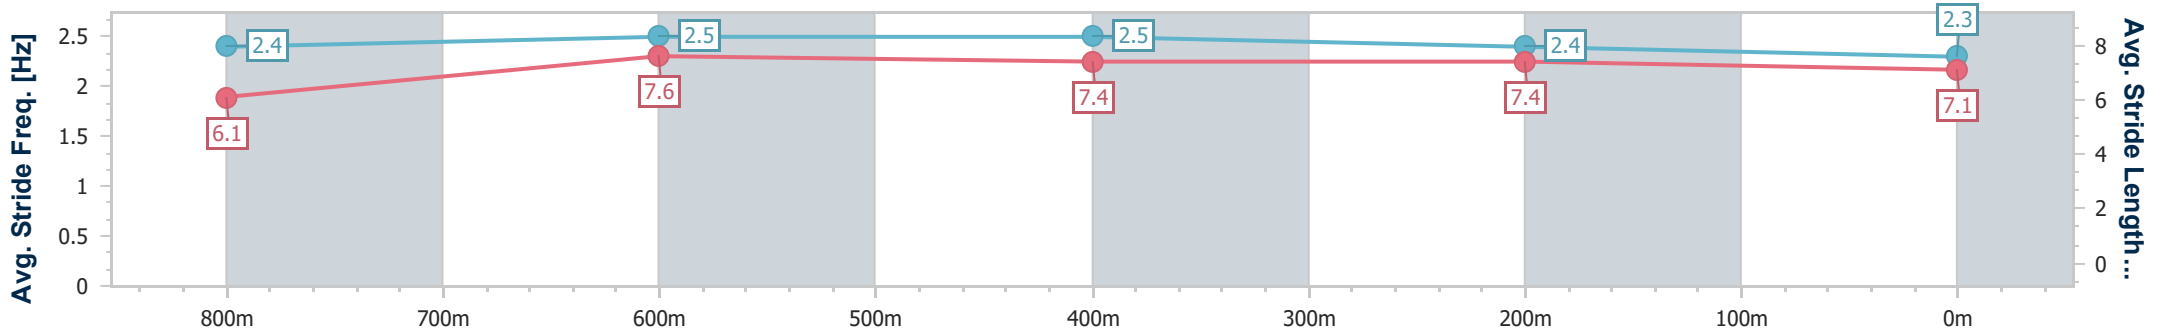

- [ ] Ranking at each section and finish
- .-.- No data available at this section
- NA No data available

Horse/Jockey Name	Artie Pantz
Final Rank	6
Fastest Section Time (Section)	0:10.66 (800m)
Top Speed [km/h] (Section)	70.0 (800m)
Race State	Finished

Sunshine Coast QLD Professional  
 Race 2: BOLD DESIGN KITCHENS Class 2 Handicap - 1000m  
 01 December 2023 - 19:31  
 Track Rating: Soft 5, Weather: Overcast, Rail Position: +5 m Entire

Section	Overall	800m	600m	400m	200m
Section Times	0:58.62 [6] (0:13.24)	0:45.38 [2] (0:10.66)	0:34.72 [2] (0:11.01)	0:23.71 [3] (0:11.27)	0:12.44 [4] (0:12.44)
Average Speed [km/h]	54.4	69.0	66.4	64.1	57.7
Top Speed [km/h]	67.9	70.0	68.0	65.8	61.4
Avg. Dist. to Rail [m]	8.4	5.5	3.4	4.8	6.8
Avg. Stride Freq. [Hz]	2.4	2.5	2.5	2.4	2.3
Avg. Stride Length [m]	6.1	7.6	7.4	7.4	7.1