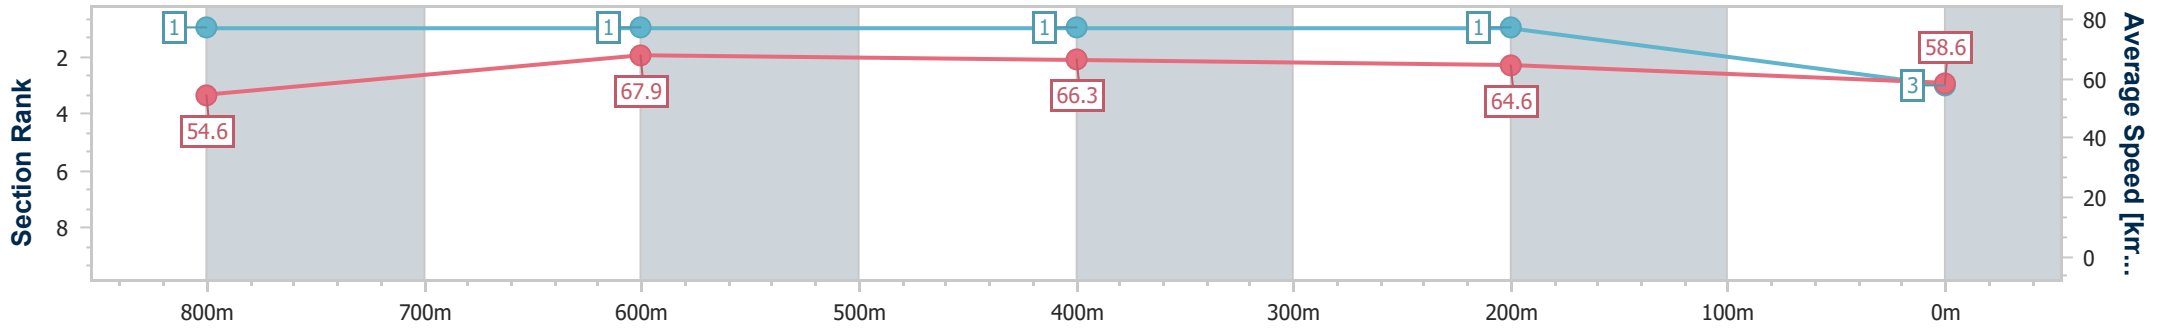

Horse/Jockey Name	Kernel Boom
Final Rank	3
Fastest Section Time (Section)	0:10.67 (800m)
Top Speed [km/h] (Section)	69.3 (Overall)
Race State	Finished

Sunshine Coast QLD Professional
Race 2: BOLD DESIGN KITCHENS Class 2 Handicap - 1000m
01 December 2023 - 19:31
Track Rating: Soft 5, Weather: Overcast, Rail Position: +5 m Entire

Section	Overall	800m	600m	400m	200m
Section Times	0:58.20 [3] (0:13.22)	0:44.98 [1] (0:10.67)	0:34.31 [1] (0:10.86)	0:23.45 [1] (0:11.15)	0:12.30 [1] (0:12.30)
Average Speed [km/h]	54.6	67.9	66.3	64.6	58.6
Top Speed [km/h]	69.3	69.2	69.0	66.5	61.8
Avg. Dist. to Rail [m]	3.8	2.0	0.6	1.1	3.1
Avg. Stride Freq. [Hz]	2.4	2.6	2.6	2.5	2.5
Avg. Stride Length [m]	6.3	7.1	7.2	7.1	6.6

- [ ] Ranking at each section and finish
- -.-.- No data available at this section
- NA No data available