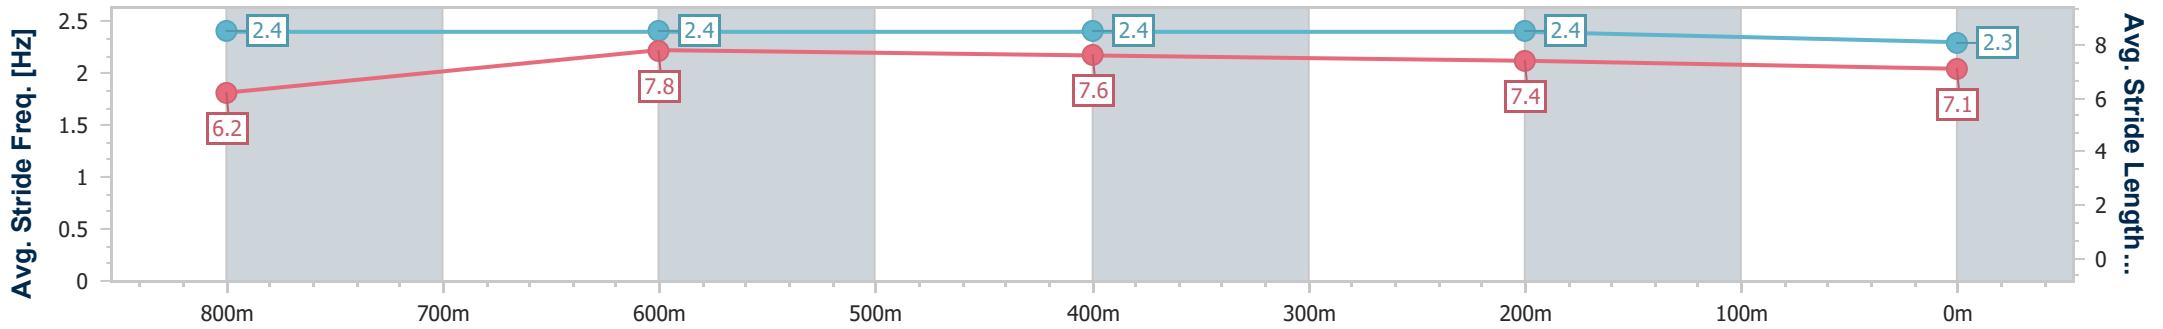

- [ ] Ranking at each section and finish
- .-.- No data available at this section
- NA No data available

Horse/Jockey Name	Allude
Final Rank	5
Fastest Section Time (Section)	0:10.69 (800m)
Top Speed [km/h] (Section)	69.5 (800m)
Race State	Finished

Sunshine Coast QLD Professional  
 Race 2: BOLD DESIGN KITCHENS Class 2 Handicap - 1000m  
 01 December 2023 - 19:31  
 Track Rating: Soft 5, Weather: Overcast, Rail Position: +5 m Entire

Section	Overall	800m	600m	400m	200m
Section Times	0:58.57 [5] (0:13.25)	0:45.32 [3] (0:10.69)	0:34.63 [3] (0:10.94)	0:23.69 [2] (0:11.21)	0:12.48 [3] (0:12.48)
Average Speed [km/h]	54.4	67.9	66.4	64.3	57.6
Top Speed [km/h]	68.8	69.5	67.0	65.6	62.1
Avg. Dist. to Rail [m]	6.1	3.0	1.2	2.0	4.3
Avg. Stride Freq. [Hz]	2.4	2.4	2.4	2.4	2.3
Avg. Stride Length [m]	6.2	7.8	7.6	7.4	7.1