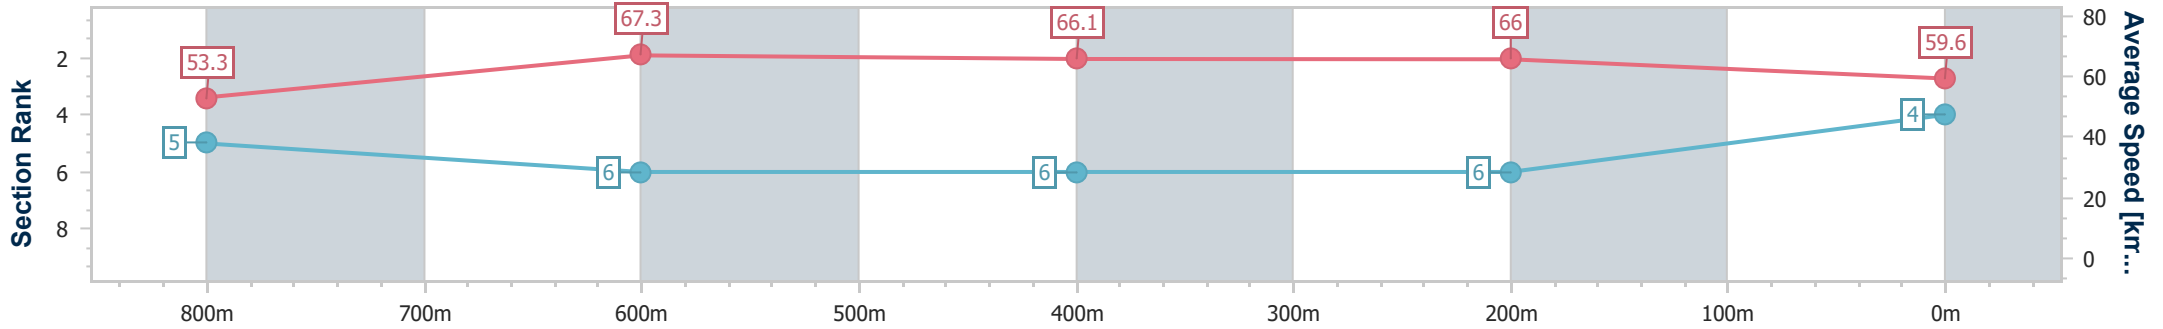

Horse/Jockey Name	Irish Maudie
Final Rank	4
Fastest Section Time (Section)	0:10.82 (800m)
Top Speed [km/h] (Section)	68.5 (800m)
Race State	Finished

Sunshine Coast QLD Professional
Race 2: BOLD DESIGN KITCHENS Class 2 Handicap - 1000m
01 December 2023 - 19:31
Track Rating: Soft 5, Weather: Overcast, Rail Position: +5 m Entire

Section	Overall	800m	600m	400m	200m
Section Times	0:58.28 [4] (0:13.56)	0:44.72 [5] (0:10.82)	0:33.90 [6] (0:10.92)	0:22.98 [6] (0:10.94)	0:12.04 [6] (0:12.04)
Average Speed [km/h]	53.3	67.3	66.1	66.0	59.6
Top Speed [km/h]	67.8	68.5	66.9	67.7	63.9
Avg. Dist. to Rail [m]	4.2	3.6	0.7	0.7	0.4
Avg. Stride Freq. [Hz]	2.4	2.6	2.5	2.4	2.5
Avg. Stride Length [m]	6.0	7.1	7.4	7.8	6.6

- [ ] Ranking at each section and finish
- -.-.- No data available at this section
- NA No data available