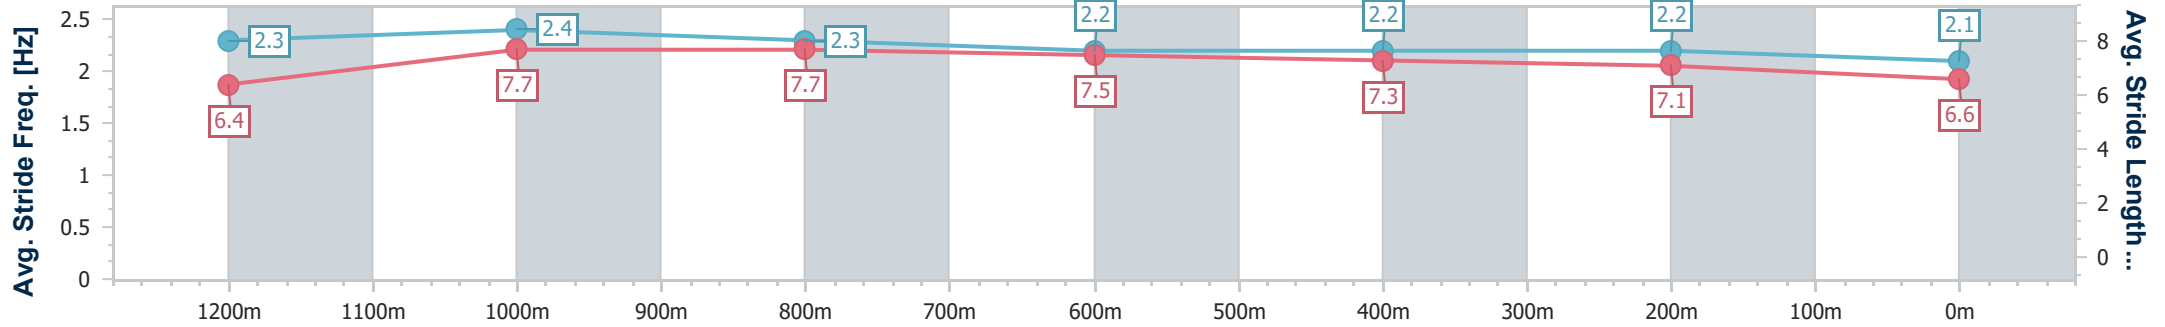

Sunshine Coast QLD Professional
Race 5: BOLD DESIGN KITCHENS RATINGS BAND 0 - 58
Handicap - 1400m

01 December 2023 - 21:01

Track Rating: Soft 5, Weather: Overcast, Rail Position: +5 m Entire

Section	Overall	1200m	1000m	800m	600m	400m	200m
Section Times	1:26.66 [14] (0:13.36)	1:13.30 [3] (0:10.99)	1:02.31 [4] (0:11.58)	0:50.73 [4] (0:12.06)	0:38.67 [3] (0:12.15)	0:26.52 [4] (0:12.35)	0:14.17 [11] (0:14.17)
Average Speed [km/h]	54.1	65.4	62.4	60.4	60.0	58.3	50.8
Top Speed [km/h]	68.5	67.6	63.8	61.0	60.3	60.1	55.3
Avg. Dist. to Rail [m]	9.8	3.8	2.4	1.8	1.9	0.7	0.3
Avg. Stride Freq. [Hz]	2.3	2.3	2.2	2.2	2.3	2.2	2.1
Avg. Stride Length [m]	6.5	7.9	7.8	7.6	7.4	7.3	6.8

- [] Ranking at each section and finish
- .-.- No data available at this section
- NA No data available

Horse/Jockey Name	Earlston
Final Rank	15
Fastest Section Time (Section)	0:10.90 (1200m)
Top Speed [km/h] (Section)	68.4 (1200m)
Race State	Finished

Sunshine Coast QLD Professional
 Race 5: BOLD DESIGN KITCHENS RATINGS BAND 0 - 58
 Handicap - 1400m

01 December 2023 - 21:01

Track Rating: Soft 5, Weather: Overcast, Rail Position: +5 m Entire

Section	Overall	1200m	1000m	800m	600m	400m	200m
Section Times	1:27.51 [15] (0:13.38)	1:14.13 [4] (0:10.90)	1:03.23 [3] (0:11.61)	0:51.62 [3] (0:12.12)	0:39.50 [4] (0:12.18)	0:27.32 [5] (0:12.54)	0:14.78 [14] (0:14.78)
Average Speed [km/h]	54.0	65.9	62.2	59.5	58.8	57.4	48.8
Top Speed [km/h]	67.3	68.4	63.2	60.4	59.5	59.4	53.4
Avg. Dist. to Rail [m]	3.1	1.5	1.1	0.2	0.3	1.0	0.6
Avg. Stride Freq. [Hz]	2.3	2.4	2.3	2.2	2.2	2.2	2.1
Avg. Stride Length [m]	6.4	7.7	7.7	7.5	7.3	7.1	6.6