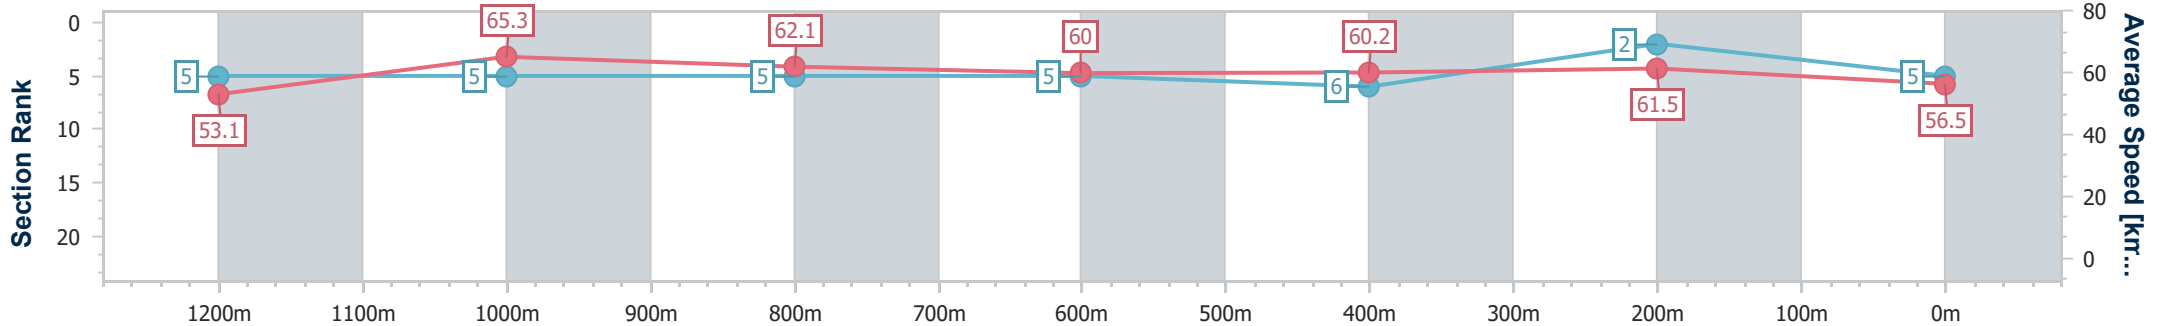

Horse/Jockey Name	Euromantic
Final Rank	5
Fastest Section Time (Section)	0:11.01 (1200m)
Top Speed [km/h] (Section)	66.2 (1200m)
Race State	Finished

Sunshine Coast QLD Professional
Race 5: BOLD DESIGN KITCHENS RATINGS BAND 0 - 58
Handicap - 1400m

01 December 2023 - 21:01

Track Rating: Soft 5, Weather: Overcast, Rail Position: +5 m Entire

Section	Overall	1200m	1000m	800m	600m	400m	200m
Section Times	1:24.71 [5] (0:13.55)	1:11.16 [5] (0:11.01)	1:00.15 [5] (0:11.64)	0:48.51 [5] (0:12.03)	0:36.48 [5] (0:12.00)	0:24.48 [6] (0:11.73)	0:12.75 [2] (0:12.75)
Average Speed [km/h]	53.1	65.3	62.1	60.0	60.2	61.5	56.5
Top Speed [km/h]	65.3	66.2	64.5	60.6	62.1	62.1	60.2
Avg. Dist. to Rail [m]	2.5	1.6	1.3	0.4	0.8	3.0	3.9
Avg. Stride Freq. [Hz]	2.3	2.5	2.4	2.3	2.4	2.5	2.3
Avg. Stride Length [m]	6.3	7.4	7.2	7.1	7.0	6.9	6.7

- [ ] Ranking at each section and finish
- -.-.- No data available at this section
- NA No data available