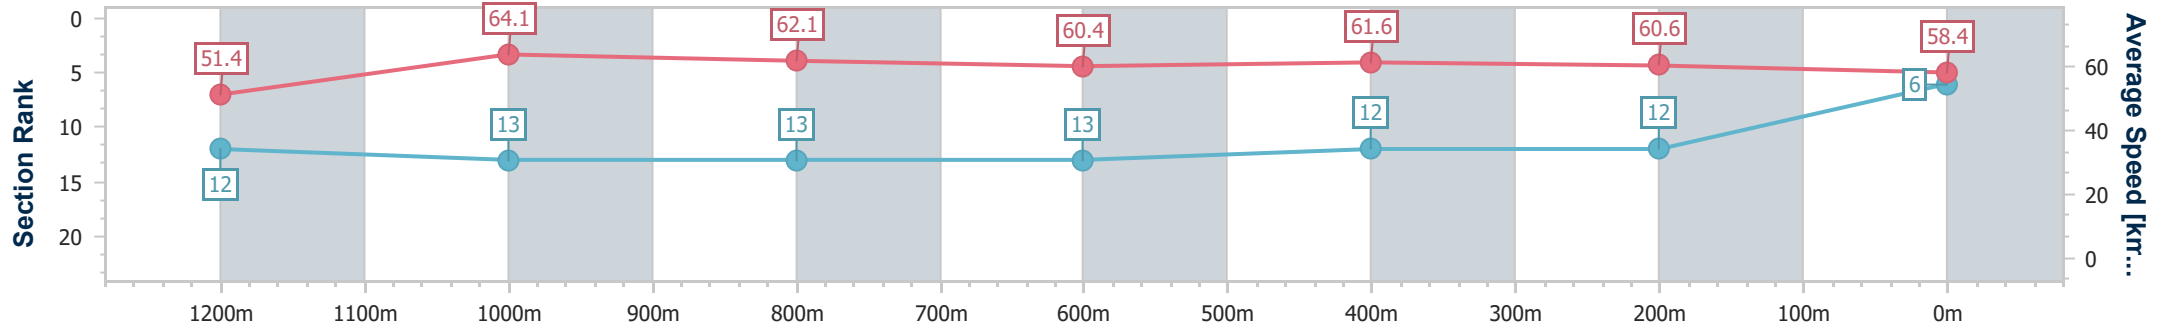

Horse/Jockey Name	Pending
Final Rank	6
Fastest Section Time (Section)	0:11.23 (1200m)
Top Speed [km/h] (Section)	65.1 (1200m)
Race State	Finished

Sunshine Coast QLD Professional
Race 5: BOLD DESIGN KITCHENS RATINGS BAND 0 - 58
Handicap - 1400m

01 December 2023 - 21:01

Track Rating: Soft 5, Weather: Overcast, Rail Position: +5 m Entire

Section	Overall	1200m	1000m	800m	600m	400m	200m
Section Times	1:24.89 [6] (0:14.04)	1:10.85 [12] (0:11.23)	0:59.62 [13] (0:11.62)	0:48.00 [13] (0:12.03)	0:35.97 [13] (0:11.73)	0:24.24 [12] (0:11.89)	0:12.35 [12] (0:12.35)
Average Speed [km/h]	51.4	64.1	62.1	60.4	61.6	60.6	58.4
Top Speed [km/h]	64.2	65.1	63.1	61.6	63.6	63.6	59.1
Avg. Dist. to Rail [m]	3.6	2.2	2.0	1.6	0.9	0.9	1.4
Avg. Stride Freq. [Hz]	2.3	2.4	2.3	2.3	2.3	2.3	2.3
Avg. Stride Length [m]	6.2	7.5	7.4	7.4	7.4	7.2	7.0

- [ ] Ranking at each section and finish
- -.-.- No data available at this section
- NA No data available