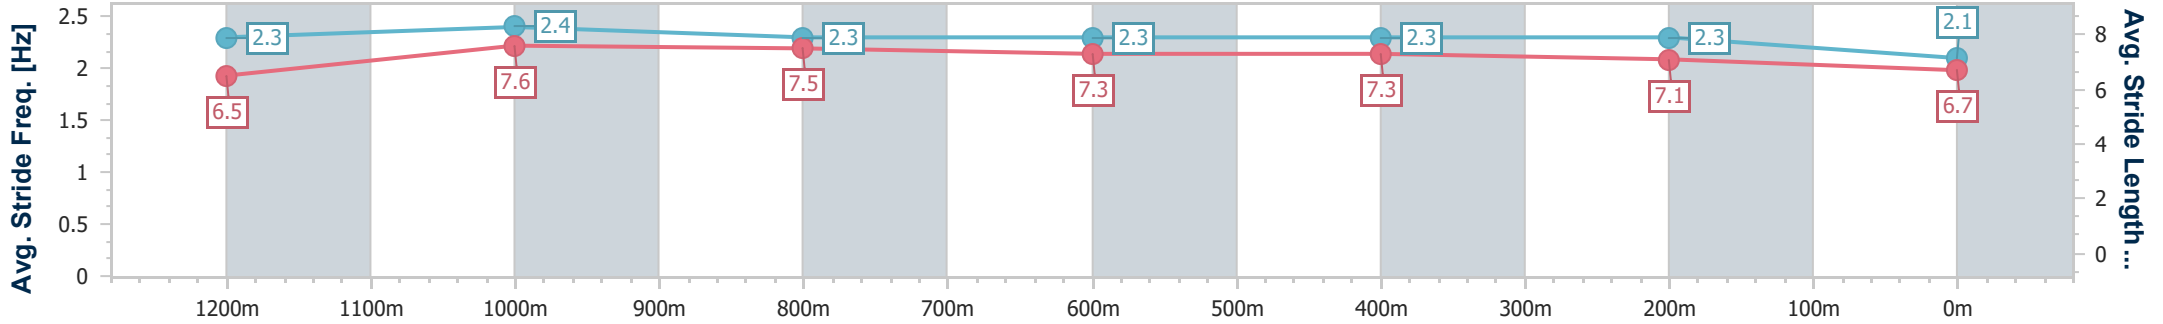

Sunshine Coast QLD Professional
Race 5: BOLD DESIGN KITCHENS RATINGS BAND 0 - 58
Handicap - 1400m

01 December 2023 - 21:01

Track Rating: Soft 5, Weather: Overcast, Rail Position: +5 m Entire

Section	Overall	1200m	1000m	800m	600m	400m	200m
Section Times	1:25.97 [12] (0:13.26)	1:12.71 [2] (0:10.70)	1:02.01 [1] (0:11.51)	0:50.50 [1] (0:12.13)	0:38.37 [1] (0:12.20)	0:26.17 [1] (0:12.45)	0:13.72 [7] (0:13.72)
Average Speed [km/h]	54.4	67.1	62.7	60.1	59.5	57.9	52.5
Top Speed [km/h]	68.9	69.0	65.1	60.6	60.3	59.6	55.6
Avg. Dist. to Rail [m]	6.9	3.1	1.4	1.6	2.1	1.9	2.3
Avg. Stride Freq. [Hz]	2.3	2.4	2.2	2.2	2.2	2.2	2.1
Avg. Stride Length [m]	6.6	7.9	7.8	7.5	7.4	7.2	6.9

- [] Ranking at each section and finish
- .-.- No data available at this section
- NA No data available

Horse/Jockey Name	Witness Attack
Final Rank	13
Fastest Section Time (Section)	0:10.87 (1200m)
Top Speed [km/h] (Section)	67.6 (1200m)
Race State	Finished

Sunshine Coast QLD Professional
 Race 5: BOLD DESIGN KITCHENS RATINGS BAND 0 - 58
 Handicap - 1400m

01 December 2023 - 21:01

Track Rating: Soft 5, Weather: Overcast, Rail Position: +5 m Entire

Section	Overall	1200m	1000m	800m	600m	400m	200m
Section Times	1:26.50 [13] (0:13.25)	1:13.25 [1] (0:10.87)	1:02.38 [2] (0:11.56)	0:50.82 [2] (0:12.05)	0:38.77 [2] (0:12.21)	0:26.56 [2] (0:12.39)	0:14.17 [9] (0:14.17)
Average Speed [km/h]	54.4	66.3	62.7	60.0	59.5	58.2	50.8
Top Speed [km/h]	67.2	67.6	64.1	61.0	60.3	59.3	55.4
Avg. Dist. to Rail [m]	11.9	4.7	2.3	1.2	1.7	1.1	0.5
Avg. Stride Freq. [Hz]	2.3	2.4	2.3	2.3	2.3	2.3	2.1
Avg. Stride Length [m]	6.5	7.6	7.5	7.3	7.3	7.1	6.7