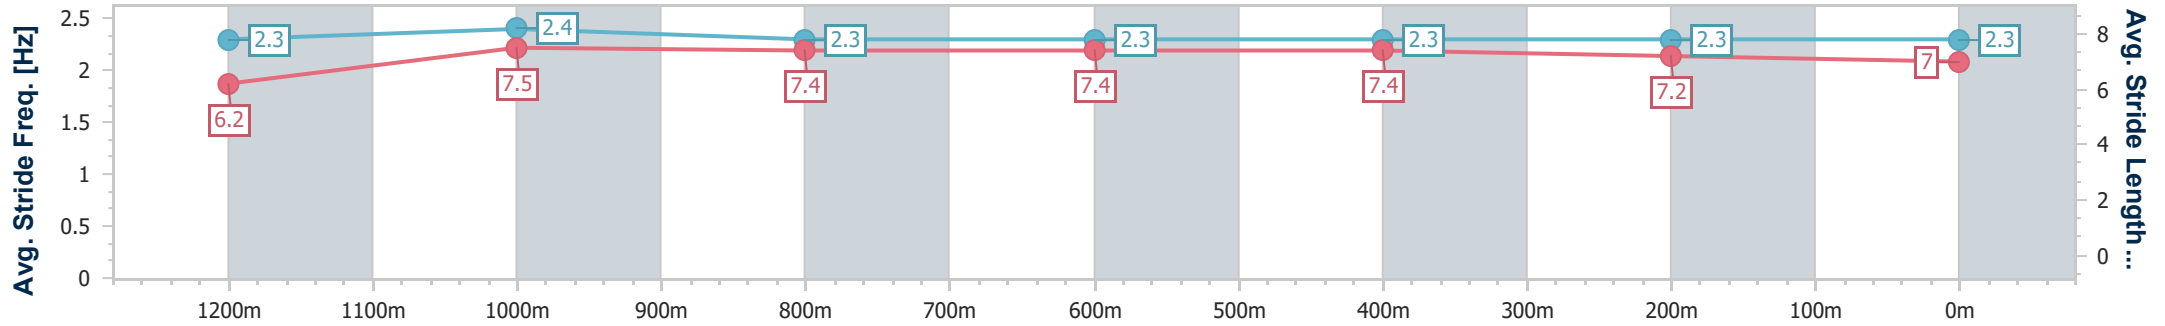

Horse/Jockey Name	Pending
Final Rank	6
Fastest Section Time (Section)	0:11.23 (1200m)
Top Speed [km/h] (Section)	65.1 (1200m)
Race State	Finished

Sunshine Coast QLD Professional
Race 5: BOLD DESIGN KITCHENS RATINGS BAND 0 - 58
Handicap - 1400m

01 December 2023 - 21:01

Track Rating: Soft 5, Weather: Overcast, Rail Position: +5 m Entire

Section	Overall	1200m	1000m	800m	600m	400m	200m
Section Times	1:24.89 [6] (0:14.04)	1:10.85 [12] (0:11.23)	0:59.62 [13] (0:11.62)	0:48.00 [13] (0:12.03)	0:35.97 [13] (0:11.73)	0:24.24 [12] (0:11.89)	0:12.35 [12] (0:12.35)
Average Speed [km/h]	51.4	64.1	62.1	60.4	61.6	60.6	58.4
Top Speed [km/h]	64.2	65.1	63.1	61.6	63.6	63.6	59.1
Avg. Dist. to Rail [m]	3.6	2.2	2.0	1.6	0.9	0.9	1.4
Avg. Stride Freq. [Hz]	2.3	2.4	2.3	2.3	2.3	2.3	2.3
Avg. Stride Length [m]	6.2	7.5	7.4	7.4	7.4	7.2	7.0

- [ ] Ranking at each section and finish
- -.-.- No data available at this section
- NA No data available