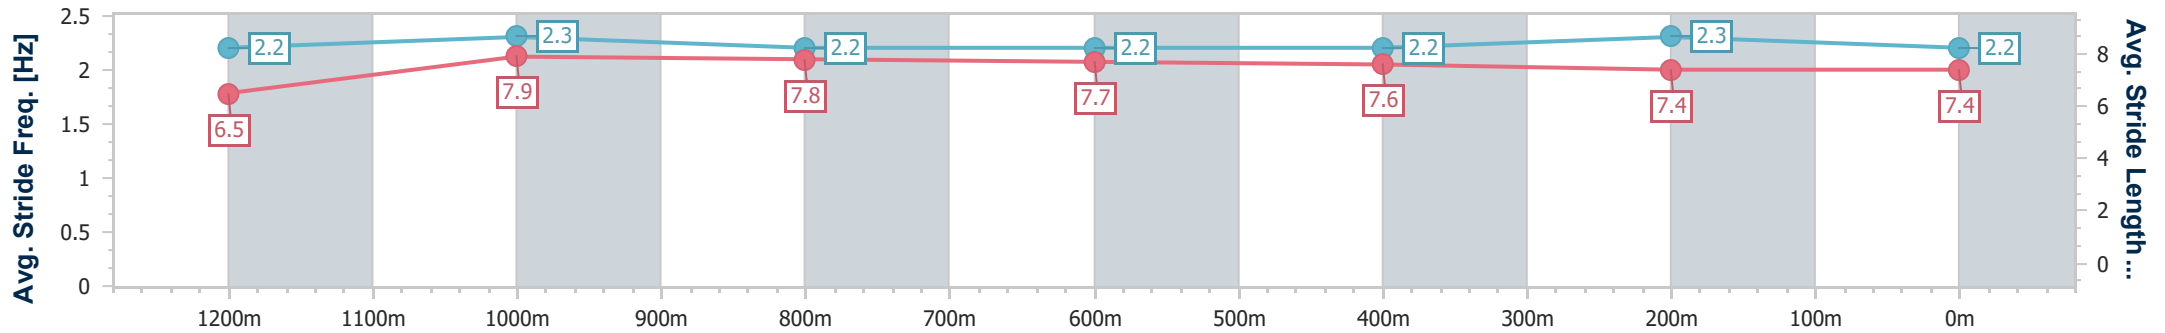

Horse/Jockey Name	Singer Sargent
Final Rank	1
Fastest Section Time (Section)	0:11.11 (1200m)
Top Speed [km/h] (Section)	66.1 (Overall)
Race State	Finished

Sunshine Coast QLD Professional
Race 5: BOLD DESIGN KITCHENS RATINGS BAND 0 - 58
Handicap - 1400m

01 December 2023 - 21:01

Track Rating: Soft 5, Weather: Overcast, Rail Position: +5 m Entire

Section	Overall	1200m	1000m	800m	600m	400m	200m
Section Times	1:24.39 [1] (0:13.83)	1:10.56 [8] (0:11.11)	0:59.45 [8] (0:11.49)	0:47.96 [8] (0:12.03)	0:35.93 [8] (0:11.99)	0:23.94 [8] (0:11.72)	0:12.22 [5] (0:12.22)
Average Speed [km/h]	51.9	65.1	62.6	60.5	61.2	61.2	58.9
Top Speed [km/h]	66.1	66.0	64.4	61.6	63.1	63.1	61.1
Avg. Dist. to Rail [m]	1.0	1.0	1.1	1.5	2.8	5.7	7.2
Avg. Stride Freq. [Hz]	2.2	2.3	2.2	2.2	2.2	2.3	2.2
Avg. Stride Length [m]	6.5	7.9	7.8	7.7	7.6	7.4	7.4

- [ ] Ranking at each section and finish
- -.-.- No data available at this section
- NA No data available