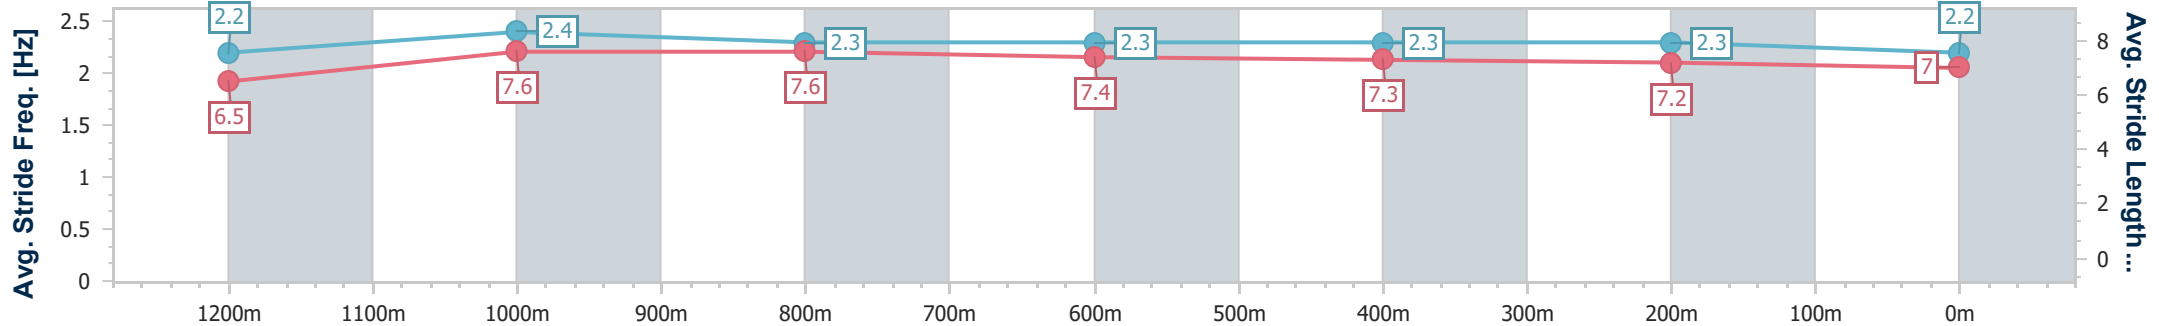

Horse/Jockey Name	Birkin Black
Final Rank	7
Fastest Section Time (Section)	0:11.05 (1200m)
Top Speed [km/h] (Section)	67.3 (1200m)
Race State	Finished

Sunshine Coast QLD Professional
Race 5: BOLD DESIGN KITCHENS RATINGS BAND 0 - 58
Handicap - 1400m

01 December 2023 - 21:01

Track Rating: Soft 5, Weather: Overcast, Rail Position: +5 m Entire

Section	Overall	1200m	1000m	800m	600m	400m	200m
Section Times	1:24.90 [7] (0:13.73)	1:11.17 [7] (0:11.05)	1:00.12 [7] (0:11.58)	0:48.54 [7] (0:12.03)	0:36.51 [7] (0:11.93)	0:24.58 [7] (0:11.78)	0:12.80 [3] (0:12.80)
Average Speed [km/h]	52.5	65.0	63.0	60.8	61.5	60.9	56.3
Top Speed [km/h]	66.7	67.3	64.1	61.2	62.6	62.6	59.4
Avg. Dist. to Rail [m]	7.4	3.9	3.6	2.8	3.1	5.7	6.2
Avg. Stride Freq. [Hz]	2.2	2.4	2.3	2.3	2.3	2.3	2.2
Avg. Stride Length [m]	6.5	7.6	7.6	7.4	7.3	7.2	7.0

- [ ] Ranking at each section and finish
- -.-.- No data available at this section
- NA No data available