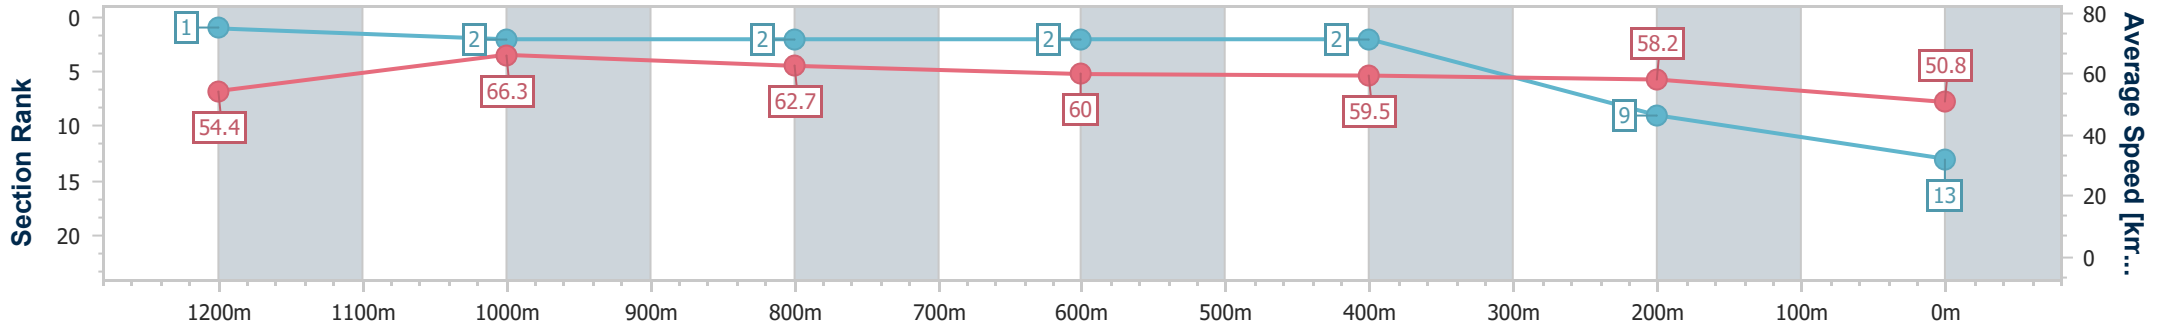

- [] Ranking at each section and finish
- .-.- No data available at this section
- NA No data available

Horse/Jockey Name	Witness Attack
Final Rank	13
Fastest Section Time (Section)	0:10.87 (1200m)
Top Speed [km/h] (Section)	67.6 (1200m)
Race State	Finished

Sunshine Coast QLD Professional
 Race 5: BOLD DESIGN KITCHENS RATINGS BAND 0 - 58
 Handicap - 1400m

01 December 2023 - 21:01

Track Rating: Soft 5, Weather: Overcast, Rail Position: +5 m Entire

Section	Overall	1200m	1000m	800m	600m	400m	200m
Section Times	1:26.50 [13] (0:13.25)	1:13.25 [1] (0:10.87)	1:02.38 [2] (0:11.56)	0:50.82 [2] (0:12.05)	0:38.77 [2] (0:12.21)	0:26.56 [2] (0:12.39)	0:14.17 [9] (0:14.17)
Average Speed [km/h]	54.4	66.3	62.7	60.0	59.5	58.2	50.8
Top Speed [km/h]	67.2	67.6	64.1	61.0	60.3	59.3	55.4
Avg. Dist. to Rail [m]	11.9	4.7	2.3	1.2	1.7	1.1	0.5
Avg. Stride Freq. [Hz]	2.3	2.4	2.3	2.3	2.3	2.3	2.1
Avg. Stride Length [m]	6.5	7.6	7.5	7.3	7.3	7.1	6.7