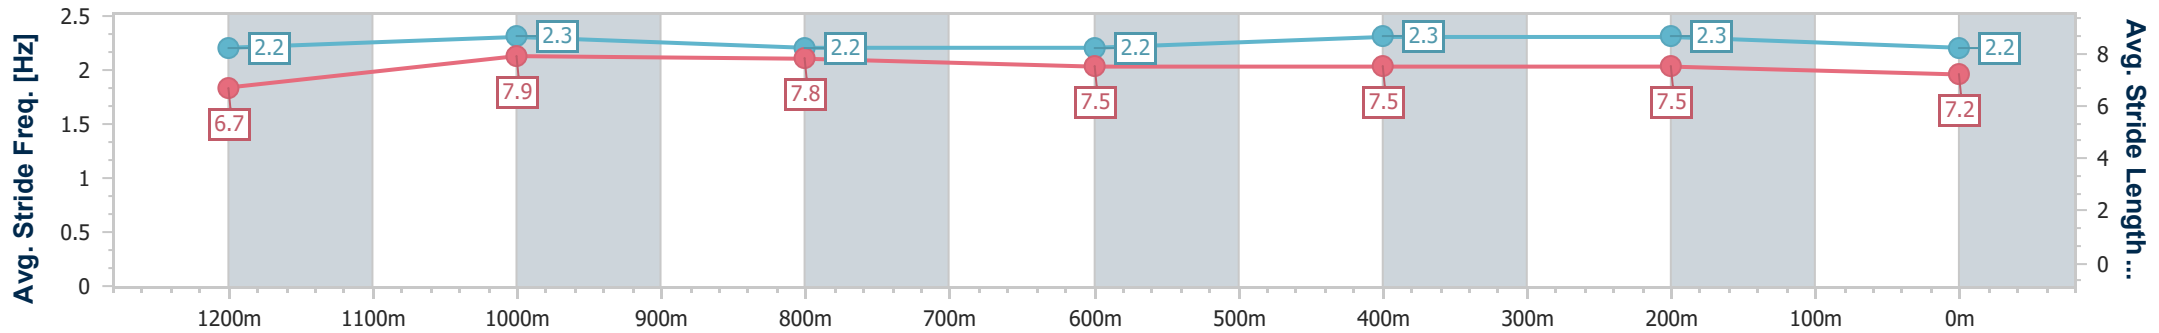

Horse/Jockey Name	Bambalam
Final Rank	3
Fastest Section Time (Section)	0:10.95 (1200m)
Top Speed [km/h] (Section)	67.5 (1200m)
Race State	Finished

Sunshine Coast QLD Professional
Race 5: BOLD DESIGN KITCHENS RATINGS BAND 0 - 58
Handicap - 1400m

01 December 2023 - 21:01

Track Rating: Soft 5, Weather: Overcast, Rail Position: +5 m Entire

Section	Overall	1200m	1000m	800m	600m	400m	200m
Section Times	1:24.60 [3] (0:13.62)	1:10.98 [6] (0:10.95)	1:00.03 [6] (0:11.68)	0:48.35 [6] (0:12.05)	0:36.30 [6] (0:11.82)	0:24.48 [3] (0:11.78)	0:12.70 [1] (0:12.70)
Average Speed [km/h]	52.8	65.7	62.3	60.5	61.4	61.0	56.8
Top Speed [km/h]	66.3	67.5	63.3	61.5	61.8	61.9	59.2
Avg. Dist. to Rail [m]	5.5	3.1	3.3	2.3	1.7	2.4	3.4
Avg. Stride Freq. [Hz]	2.2	2.3	2.2	2.2	2.3	2.3	2.2
Avg. Stride Length [m]	6.7	7.9	7.8	7.5	7.5	7.5	7.2

- [ ] Ranking at each section and finish
- -.-.- No data available at this section
- NA No data available