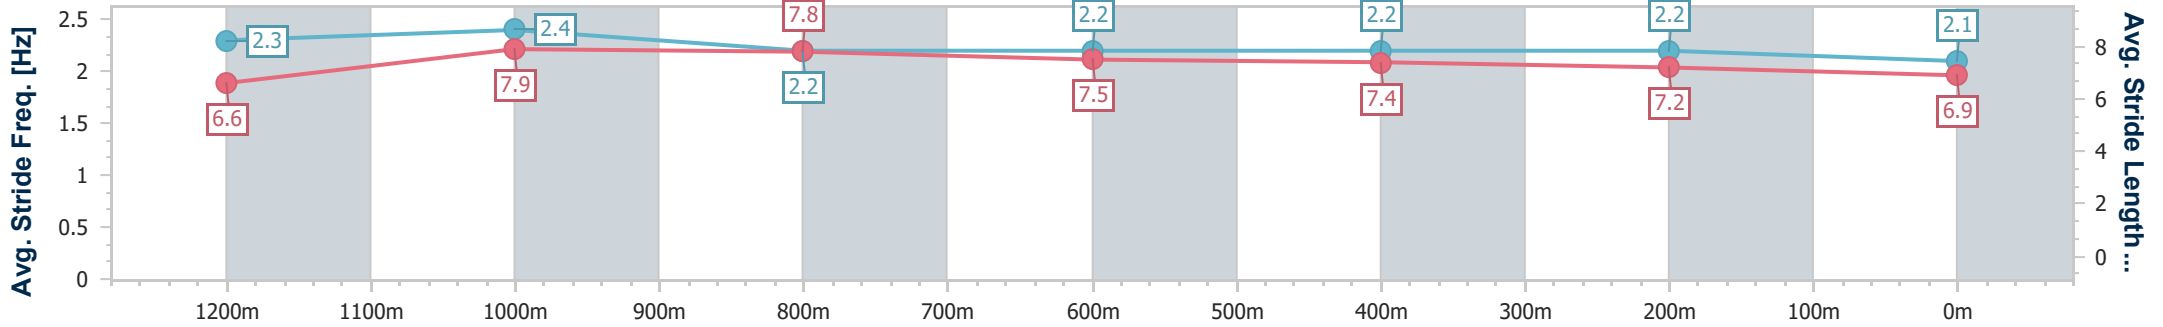

Sunshine Coast QLD Professional
Race 5: BOLD DESIGN KITCHENS RATINGS BAND 0 - 58
Handicap - 1400m

01 December 2023 - 21:01

Track Rating: Soft 5, Weather: Overcast, Rail Position: +5 m Entire

Section	Overall	1200m	1000m	800m	600m	400m	200m
Section Times	1:25.35 [11] (0:14.28)	1:11.07 [15] (0:11.30)	0:59.77 [15] (0:11.61)	0:48.16 [15] (0:12.04)	0:36.12 [15] (0:11.88)	0:24.24 [15] (0:11.71)	0:12.53 [15] (0:12.53)
Average Speed [km/h]	50.6	63.7	62.7	60.8	61.0	61.5	57.3
Top Speed [km/h]	64.1	64.7	63.7	61.7	62.0	62.7	60.2
Avg. Dist. to Rail [m]	12.1	5.0	4.2	2.9	1.0	2.2	5.3
Avg. Stride Freq. [Hz]	2.1	2.2	2.2	2.2	2.2	2.2	2.2
Avg. Stride Length [m]	6.5	7.9	7.9	7.8	7.8	7.7	7.3

- [] Ranking at each section and finish
- .-.- No data available at this section
- NA No data available

Horse/Jockey Name	Brazen Breccia
Final Rank	12
Fastest Section Time (Section)	0:10.70 (1200m)
Top Speed [km/h] (Section)	69.0 (1200m)
Race State	Finished

Sunshine Coast QLD Professional
Race 5: BOLD DESIGN KITCHENS RATINGS BAND 0 - 58
Handicap - 1400m

01 December 2023 - 21:01

Track Rating: Soft 5, Weather: Overcast, Rail Position: +5 m Entire

Section	Overall	1200m	1000m	800m	600m	400m	200m
Section Times	1:25.97 [12] (0:13.26)	1:12.71 [2] (0:10.70)	1:02.01 [1] (0:11.51)	0:50.50 [1] (0:12.13)	0:38.37 [1] (0:12.20)	0:26.17 [1] (0:12.45)	0:13.72 [7] (0:13.72)
Average Speed [km/h]	54.4	67.1	62.7	60.1	59.5	57.9	52.5
Top Speed [km/h]	68.9	69.0	65.1	60.6	60.3	59.6	55.6
Avg. Dist. to Rail [m]	6.9	3.1	1.4	1.6	2.1	1.9	2.3
Avg. Stride Freq. [Hz]	2.3	2.4	2.2	2.2	2.2	2.2	2.1
Avg. Stride Length [m]	6.6	7.9	7.8	7.5	7.4	7.2	6.9