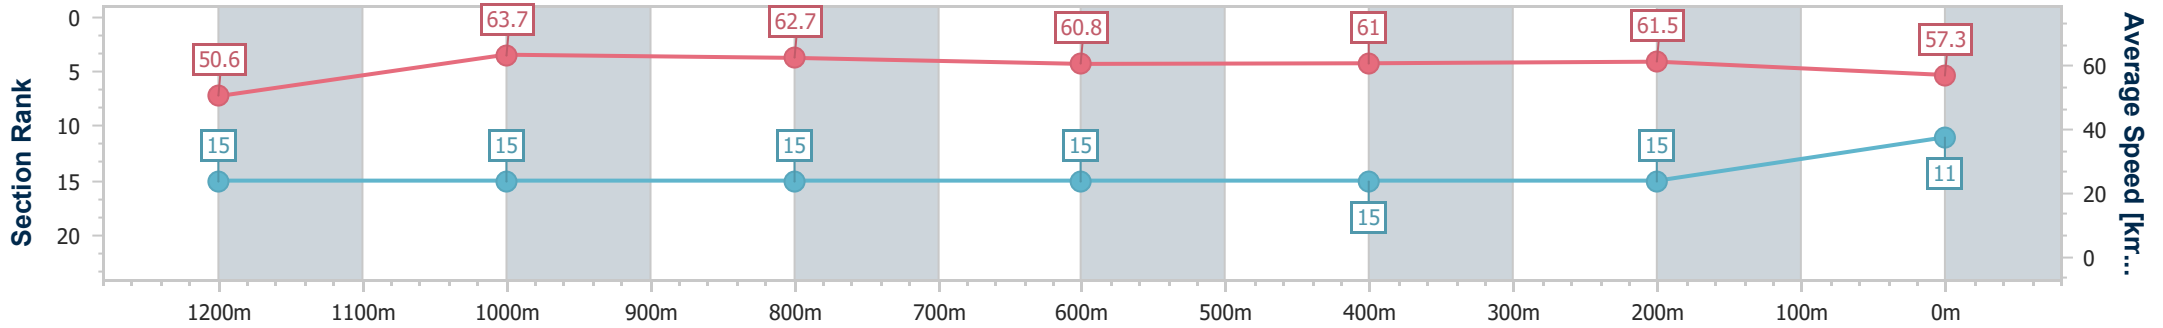

- [] Ranking at each section and finish
- .-.- No data available at this section
- NA No data available

Horse/Jockey Name	Bronze Dragon
Final Rank	11
Fastest Section Time (Section)	0:11.30 (1200m)
Top Speed [km/h] (Section)	64.7 (1200m)
Race State	Finished

Sunshine Coast QLD Professional
Race 5: BOLD DESIGN KITCHENS RATINGS BAND 0 - 58
Handicap - 1400m

01 December 2023 - 21:01

Track Rating: Soft 5, Weather: Overcast, Rail Position: +5 m Entire

Section	Overall	1200m	1000m	800m	600m	400m	200m
Section Times	1:25.35 [11] (0:14.28)	1:11.07 [15] (0:11.30)	0:59.77 [15] (0:11.61)	0:48.16 [15] (0:12.04)	0:36.12 [15] (0:11.88)	0:24.24 [15] (0:11.71)	0:12.53 [15] (0:12.53)
Average Speed [km/h]	50.6	63.7	62.7	60.8	61.0	61.5	57.3
Top Speed [km/h]	64.1	64.7	63.7	61.7	62.0	62.7	60.2
Avg. Dist. to Rail [m]	12.1	5.0	4.2	2.9	1.0	2.2	5.3
Avg. Stride Freq. [Hz]	2.1	2.2	2.2	2.2	2.2	2.2	2.2
Avg. Stride Length [m]	6.5	7.9	7.9	7.8	7.8	7.7	7.3