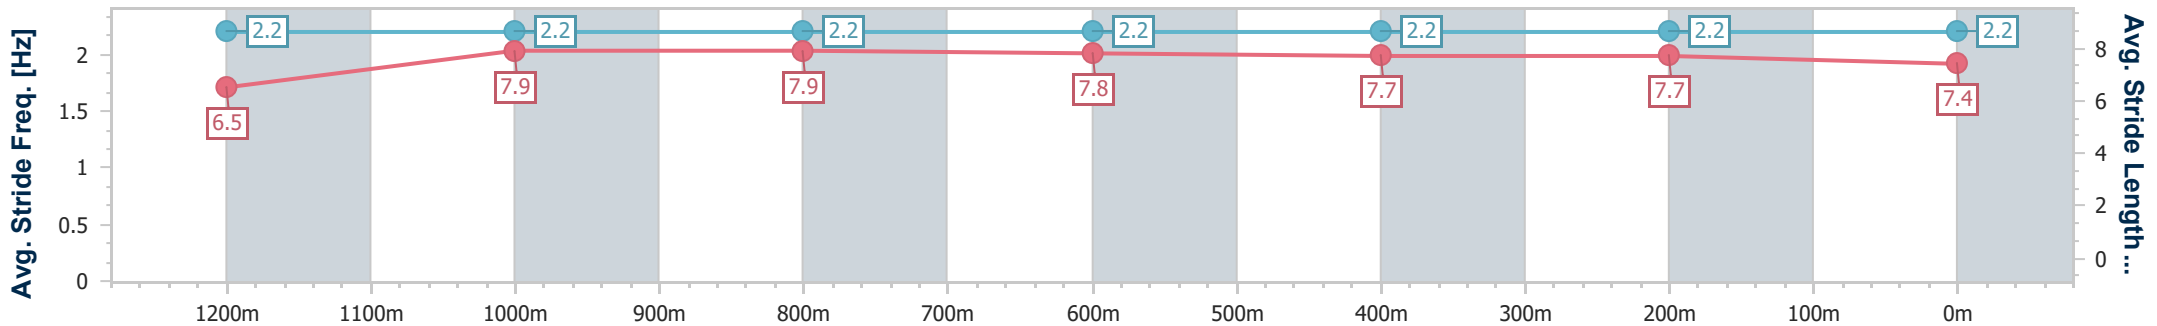

Horse/Jockey Name	Toba
Final Rank	2
Fastest Section Time (Section)	0:11.29 (1200m)
Top Speed [km/h] (Section)	65.3 (1200m)
Race State	Finished

Sunshine Coast QLD Professional
Race 5: BOLD DESIGN KITCHENS RATINGS BAND 0 - 58
Handicap - 1400m

01 December 2023 - 21:01

Track Rating: Soft 5, Weather: Overcast, Rail Position: +5 m Entire

Section	Overall	1200m	1000m	800m	600m	400m	200m
Section Times	1:24.59 [2] (0:14.12)	1:10.47 [13] (0:11.29)	0:59.18 [14] (0:11.60)	0:47.58 [14] (0:12.03)	0:35.55 [14] (0:12.02)	0:23.53 [14] (0:11.51)	0:12.02 [13] (0:12.02)
Average Speed [km/h]	51.1	63.8	62.6	61.0	60.6	62.6	59.8
Top Speed [km/h]	63.7	65.3	63.7	61.7	61.5	63.2	61.2
Avg. Dist. to Rail [m]	8.2	3.6	3.4	2.7	2.5	5.6	9.5
Avg. Stride Freq. [Hz]	2.2	2.2	2.2	2.2	2.2	2.2	2.2
Avg. Stride Length [m]	6.5	7.9	7.9	7.8	7.7	7.7	7.4

- [ ] Ranking at each section and finish
- -.-.- No data available at this section
- NA No data available