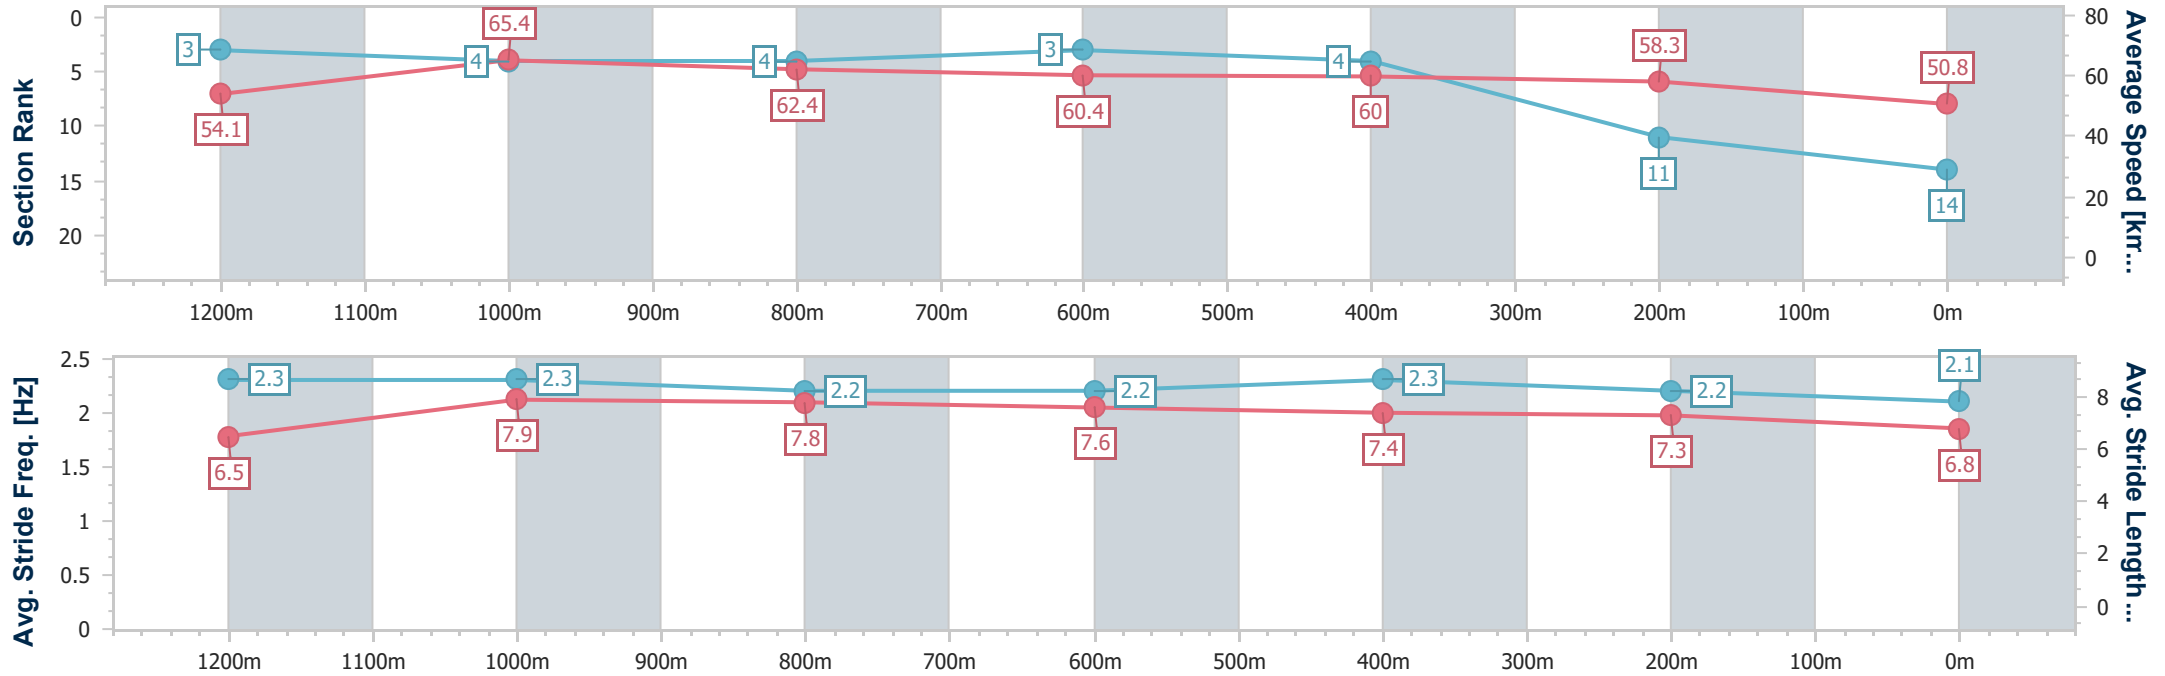

Sunshine Coast QLD Professional
 Race 5: BOLD DESIGN KITCHENS RATINGS BAND 0 - 58
 Handicap - 1400m

01 December 2023 - 21:01

Track Rating: Soft 5, Weather: Overcast, Rail Position: +5 m Entire

Section	Overall	1200m	1000m	800m	600m	400m	200m
Section Times	1:26.50 [13] (0:13.25)	1:13.25 [1] (0:10.87)	1:02.38 [2] (0:11.56)	0:50.82 [2] (0:12.05)	0:38.77 [2] (0:12.21)	0:26.56 [2] (0:12.39)	0:14.17 [9] (0:14.17)
Average Speed [km/h]	54.4	66.3	62.7	60.0	59.5	58.2	50.8
Top Speed [km/h]	67.2	67.6	64.1	61.0	60.3	59.3	55.4
Avg. Dist. to Rail [m]	11.9	4.7	2.3	1.2	1.7	1.1	0.5
Avg. Stride Freq. [Hz]	2.3	2.4	2.3	2.3	2.3	2.3	2.1
Avg. Stride Length [m]	6.5	7.6	7.5	7.3	7.3	7.1	6.7

- [] Ranking at each section and finish
- .-.- No data available at this section
- NA No data available

Horse/Jockey Name	Morgan's Smile
Final Rank	14
Fastest Section Time (Section)	0:10.99 (1200m)
Top Speed [km/h] (Section)	68.5 (Overall)
Race State	Finished

Sunshine Coast QLD Professional
Race 5: BOLD DESIGN KITCHENS RATINGS BAND 0 - 58
Handicap - 1400m

01 December 2023 - 21:01

Track Rating: Soft 5, Weather: Overcast, Rail Position: +5 m Entire

Section	Overall	1200m	1000m	800m	600m	400m	200m
Section Times	1:26.66 [14] (0:13.36)	1:13.30 [3] (0:10.99)	1:02.31 [4] (0:11.58)	0:50.73 [4] (0:12.06)	0:38.67 [3] (0:12.15)	0:26.52 [4] (0:12.35)	0:14.17 [11] (0:14.17)
Average Speed [km/h]	54.1	65.4	62.4	60.4	60.0	58.3	50.8
Top Speed [km/h]	68.5	67.6	63.8	61.0	60.3	60.1	55.3
Avg. Dist. to Rail [m]	9.8	3.8	2.4	1.8	1.9	0.7	0.3
Avg. Stride Freq. [Hz]	2.3	2.3	2.2	2.2	2.3	2.2	2.1
Avg. Stride Length [m]	6.5	7.9	7.8	7.6	7.4	7.3	6.8