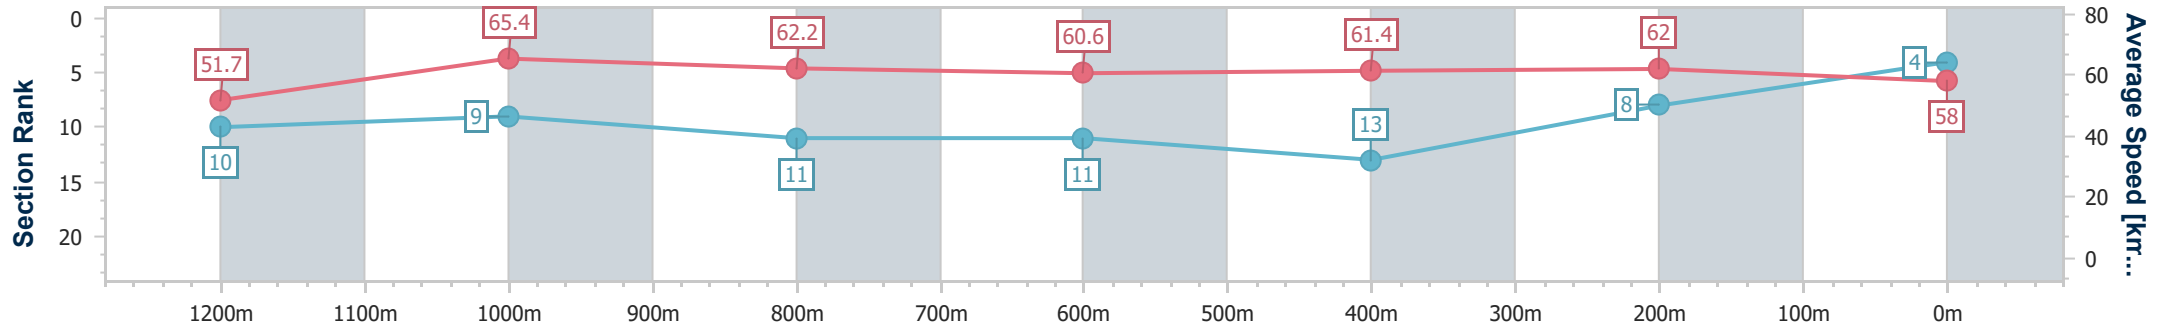

Horse/Jockey Name	Above The Sky
Final Rank	4
Fastest Section Time (Section)	0:10.99 (1200m)
Top Speed [km/h] (Section)	67.8 (1200m)
Race State	Finished

Sunshine Coast QLD Professional
Race 5: BOLD DESIGN KITCHENS RATINGS BAND 0 - 58
Handicap - 1400m

01 December 2023 - 21:01

Track Rating: Soft 5, Weather: Overcast, Rail Position: +5 m Entire

Section	Overall	1200m	1000m	800m	600m	400m	200m
Section Times	1:24.69 [4] (0:13.97)	1:10.72 [10] (0:10.99)	0:59.73 [9] (0:11.70)	0:48.03 [11] (0:12.05)	0:35.98 [11] (0:11.94)	0:24.04 [13] (0:11.63)	0:12.41 [8] (0:12.41)
Average Speed [km/h]	51.7	65.4	62.2	60.6	61.4	62.0	58.0
Top Speed [km/h]	66.0	67.8	62.8	61.4	62.1	63.5	60.6
Avg. Dist. to Rail [m]	11.0	5.6	4.2	2.7	3.2	6.3	7.7
Avg. Stride Freq. [Hz]	2.2	2.3	2.3	2.3	2.3	2.3	2.3
Avg. Stride Length [m]	6.5	7.7	7.6	7.4	7.5	7.4	7.1

- [ ] Ranking at each section and finish
- -.-.- No data available at this section
- NA No data available