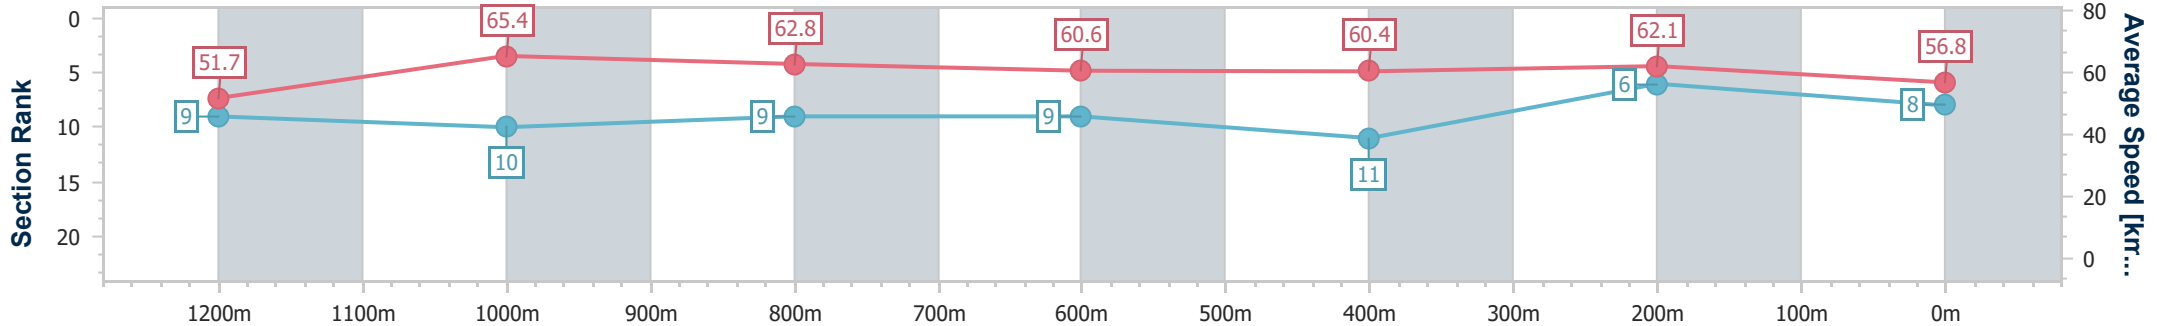

Horse/Jockey Name	Parisian Lady
Final Rank	8
Fastest Section Time (Section)	0:11.03 (1200m)
Top Speed [km/h] (Section)	67.3 (1200m)
Race State	Finished

Sunshine Coast QLD Professional
Race 5: BOLD DESIGN KITCHENS RATINGS BAND 0 - 58
Handicap - 1400m

01 December 2023 - 21:01

Track Rating: Soft 5, Weather: Overcast, Rail Position: +5 m Entire

Section	Overall	1200m	1000m	800m	600m	400m	200m
Section Times	1:24.90 [8] (0:13.95)	1:10.95 [9] (0:11.03)	0:59.92 [10] (0:11.53)	0:48.39 [9] (0:12.03)	0:36.36 [9] (0:12.07)	0:24.29 [11] (0:11.63)	0:12.66 [6] (0:12.66)
Average Speed [km/h]	51.7	65.4	62.8	60.6	60.4	62.1	56.8
Top Speed [km/h]	65.9	67.3	64.4	61.6	63.1	63.5	59.1
Avg. Dist. to Rail [m]	7.7	3.0	2.1	2.1	2.4	4.0	4.8
Avg. Stride Freq. [Hz]	2.2	2.3	2.2	2.2	2.3	2.3	2.2
Avg. Stride Length [m]	6.5	7.9	7.8	7.6	7.4	7.5	7.1

- [ ] Ranking at each section and finish
- -.-.- No data available at this section
- NA No data available