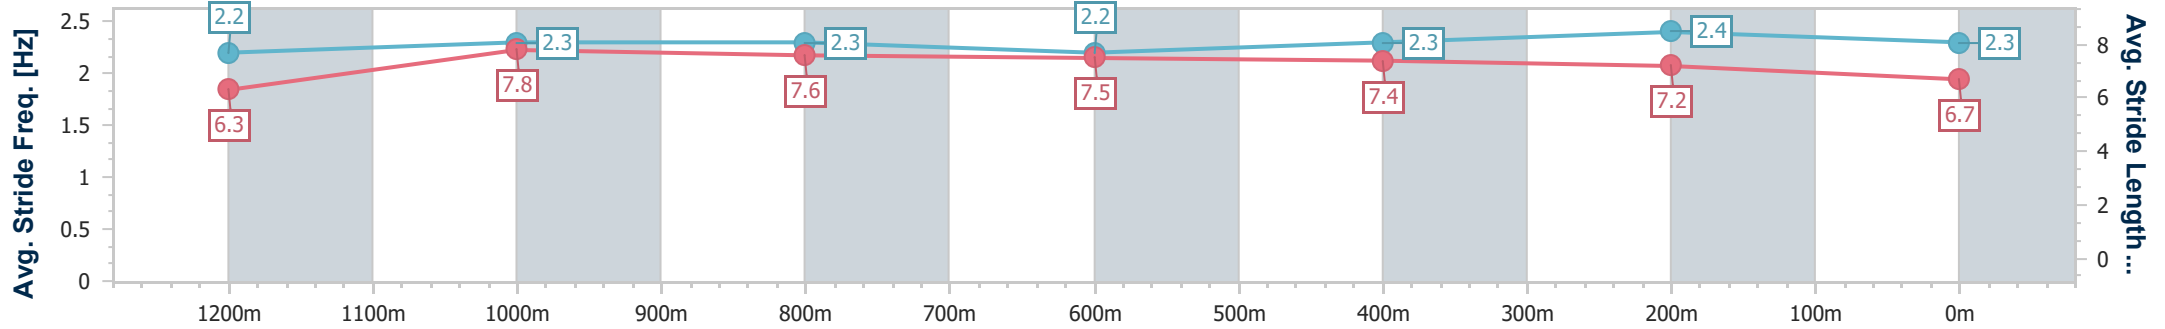

- [] Ranking at each section and finish
- .-.- No data available at this section
- NA No data available

Horse/Jockey Name	Victory's Ghost
Final Rank	9
Fastest Section Time (Section)	0:11.09 (1200m)
Top Speed [km/h] (Section)	67.1 (1200m)
Race State	Finished

Sunshine Coast QLD Professional
 Race 5: BOLD DESIGN KITCHENS RATINGS BAND 0 - 58
 Handicap - 1400m

01 December 2023 - 21:01

Track Rating: Soft 5, Weather: Overcast, Rail Position: +5 m Entire

Section	Overall	1200m	1000m	800m	600m	400m	200m
Section Times	1:24.99 [9] (0:14.03)	1:10.96 [11] (0:11.09)	0:59.87 [11] (0:11.54)	0:48.33 [12] (0:12.06)	0:36.27 [12] (0:11.85)	0:24.42 [10] (0:11.56)	0:12.86 [4] (0:12.86)
Average Speed [km/h]	51.5	64.8	62.9	60.7	61.3	62.3	56.0
Top Speed [km/h]	65.8	67.1	64.0	61.3	64.2	64.6	58.9
Avg. Dist. to Rail [m]	9.5	4.4	2.9	2.5	2.0	1.2	1.7
Avg. Stride Freq. [Hz]	2.2	2.3	2.3	2.2	2.3	2.4	2.3
Avg. Stride Length [m]	6.3	7.8	7.6	7.5	7.4	7.2	6.7