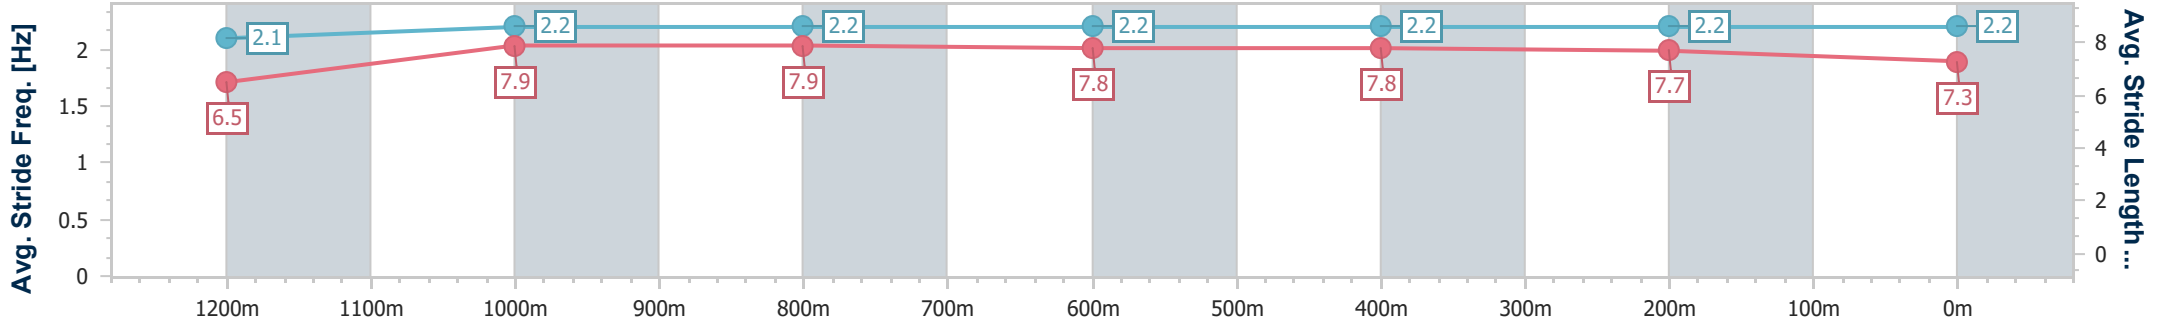

- [] Ranking at each section and finish
- .-.- No data available at this section
- NA No data available

Horse/Jockey Name	Bronze Dragon
Final Rank	11
Fastest Section Time (Section)	0:11.30 (1200m)
Top Speed [km/h] (Section)	64.7 (1200m)
Race State	Finished

Sunshine Coast QLD Professional
Race 5: BOLD DESIGN KITCHENS RATINGS BAND 0 - 58
Handicap - 1400m

01 December 2023 - 21:01

Track Rating: Soft 5, Weather: Overcast, Rail Position: +5 m Entire

Section	Overall	1200m	1000m	800m	600m	400m	200m
Section Times	1:25.35 [11] (0:14.28)	1:11.07 [15] (0:11.30)	0:59.77 [15] (0:11.61)	0:48.16 [15] (0:12.04)	0:36.12 [15] (0:11.88)	0:24.24 [15] (0:11.71)	0:12.53 [15] (0:12.53)
Average Speed [km/h]	50.6	63.7	62.7	60.8	61.0	61.5	57.3
Top Speed [km/h]	64.1	64.7	63.7	61.7	62.0	62.7	60.2
Avg. Dist. to Rail [m]	12.1	5.0	4.2	2.9	1.0	2.2	5.3
Avg. Stride Freq. [Hz]	2.1	2.2	2.2	2.2	2.2	2.2	2.2
Avg. Stride Length [m]	6.5	7.9	7.9	7.8	7.8	7.7	7.3