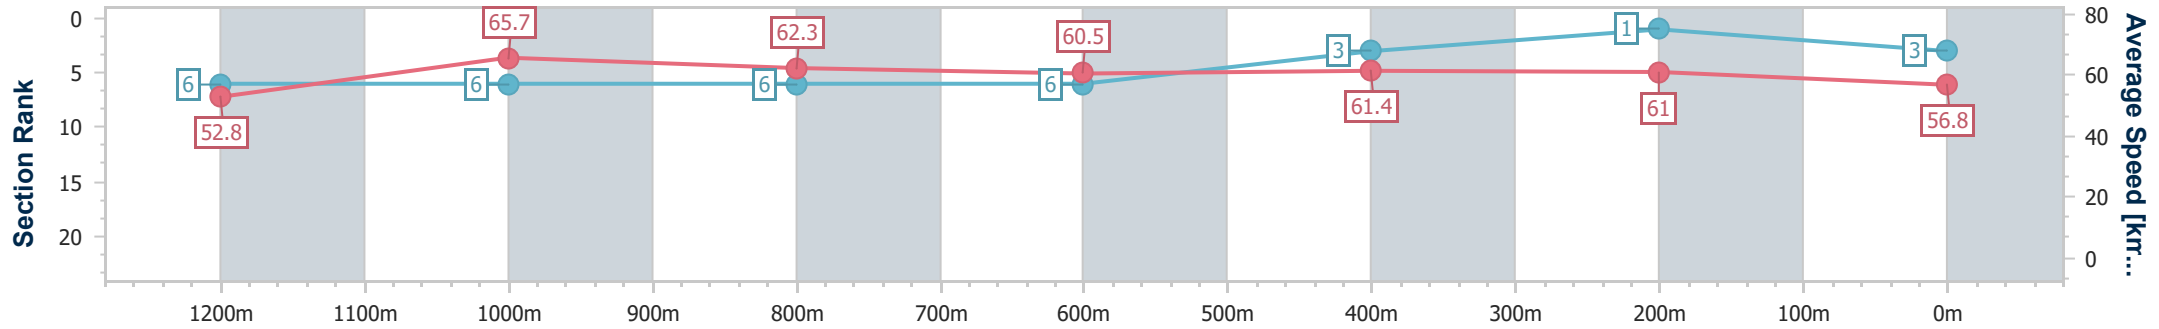

Horse/Jockey Name	Bambalam
Final Rank	3
Fastest Section Time (Section)	0:10.95 (1200m)
Top Speed [km/h] (Section)	67.5 (1200m)
Race State	Finished

Sunshine Coast QLD Professional
Race 5: BOLD DESIGN KITCHENS RATINGS BAND 0 - 58
Handicap - 1400m

01 December 2023 - 21:01

Track Rating: Soft 5, Weather: Overcast, Rail Position: +5 m Entire

Section	Overall	1200m	1000m	800m	600m	400m	200m
Section Times	1:24.60 [3] (0:13.62)	1:10.98 [6] (0:10.95)	1:00.03 [6] (0:11.68)	0:48.35 [6] (0:12.05)	0:36.30 [6] (0:11.82)	0:24.48 [3] (0:11.78)	0:12.70 [1] (0:12.70)
Average Speed [km/h]	52.8	65.7	62.3	60.5	61.4	61.0	56.8
Top Speed [km/h]	66.3	67.5	63.3	61.5	61.8	61.9	59.2
Avg. Dist. to Rail [m]	5.5	3.1	3.3	2.3	1.7	2.4	3.4
Avg. Stride Freq. [Hz]	2.2	2.3	2.2	2.2	2.3	2.3	2.2
Avg. Stride Length [m]	6.7	7.9	7.8	7.5	7.5	7.5	7.2

- [ ] Ranking at each section and finish
- -.-.- No data available at this section
- NA No data available