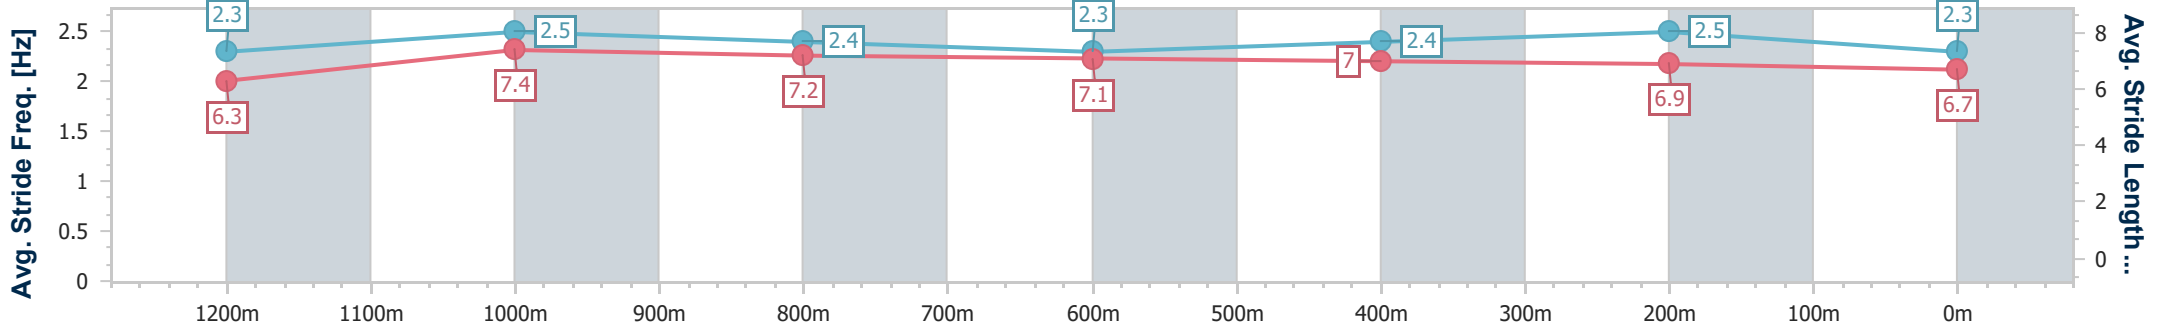

Horse/Jockey Name	Euromantic
Final Rank	5
Fastest Section Time (Section)	0:11.01 (1200m)
Top Speed [km/h] (Section)	66.2 (1200m)
Race State	Finished

Sunshine Coast QLD Professional
Race 5: BOLD DESIGN KITCHENS RATINGS BAND 0 - 58
Handicap - 1400m

01 December 2023 - 21:01

Track Rating: Soft 5, Weather: Overcast, Rail Position: +5 m Entire

Section	Overall	1200m	1000m	800m	600m	400m	200m
Section Times	1:24.71 [5] (0:13.55)	1:11.16 [5] (0:11.01)	1:00.15 [5] (0:11.64)	0:48.51 [5] (0:12.03)	0:36.48 [5] (0:12.00)	0:24.48 [6] (0:11.73)	0:12.75 [2] (0:12.75)
Average Speed [km/h]	53.1	65.3	62.1	60.0	60.2	61.5	56.5
Top Speed [km/h]	65.3	66.2	64.5	60.6	62.1	62.1	60.2
Avg. Dist. to Rail [m]	2.5	1.6	1.3	0.4	0.8	3.0	3.9
Avg. Stride Freq. [Hz]	2.3	2.5	2.4	2.3	2.4	2.5	2.3
Avg. Stride Length [m]	6.3	7.4	7.2	7.1	7.0	6.9	6.7

- [ ] Ranking at each section and finish
- -.-.- No data available at this section
- NA No data available