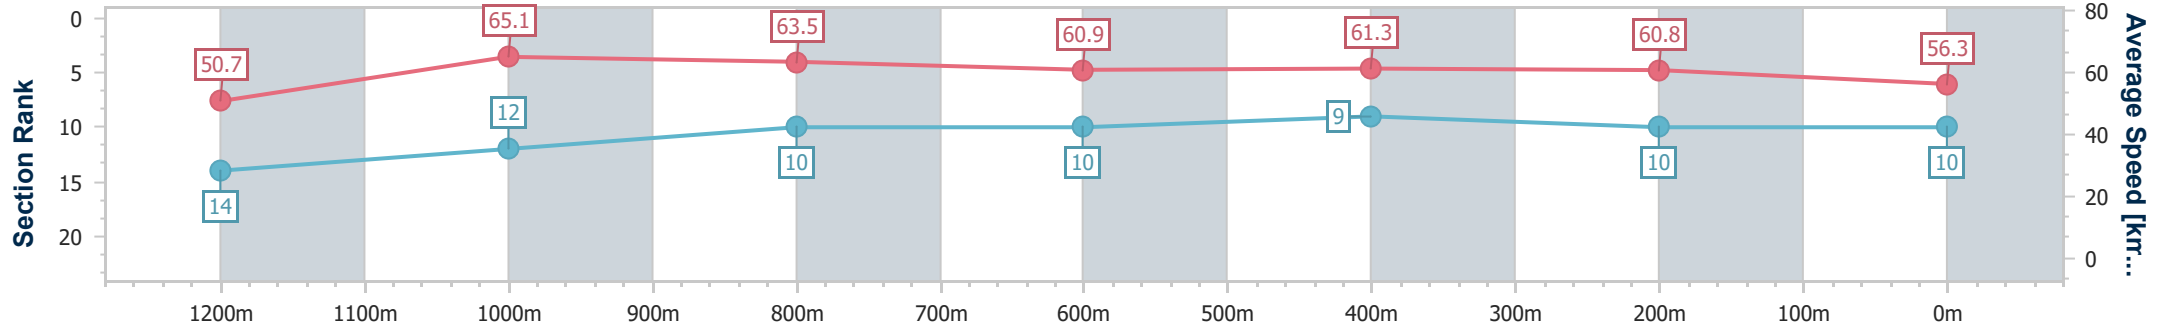

- [] Ranking at each section and finish
- .-.- No data available at this section
- NA No data available

Horse/Jockey Name	Cannon Hill
Final Rank	10
Fastest Section Time (Section)	0:11.05 (1200m)
Top Speed [km/h] (Section)	66.7 (1200m)
Race State	Finished

Sunshine Coast QLD Professional
 Race 5: BOLD DESIGN KITCHENS RATINGS BAND 0 - 58
 Handicap - 1400m

01 December 2023 - 21:01

Track Rating: Soft 5, Weather: Overcast, Rail Position: +5 m Entire

Section	Overall	1200m	1000m	800m	600m	400m	200m
Section Times	1:25.20 [10] (0:14.18)	1:11.02 [14] (0:11.05)	0:59.97 [12] (0:11.37)	0:48.60 [10] (0:11.98)	0:36.62 [10] (0:11.99)	0:24.63 [9] (0:11.85)	0:12.78 [10] (0:12.78)
Average Speed [km/h]	50.7	65.1	63.5	60.9	61.3	60.8	56.3
Top Speed [km/h]	65.4	66.7	64.3	61.7	62.5	62.5	59.2
Avg. Dist. to Rail [m]	1.4	0.8	1.2	2.4	2.9	2.6	2.6
Avg. Stride Freq. [Hz]	2.2	2.3	2.3	2.3	2.3	2.3	2.2
Avg. Stride Length [m]	6.4	7.7	7.6	7.5	7.4	7.3	7.1