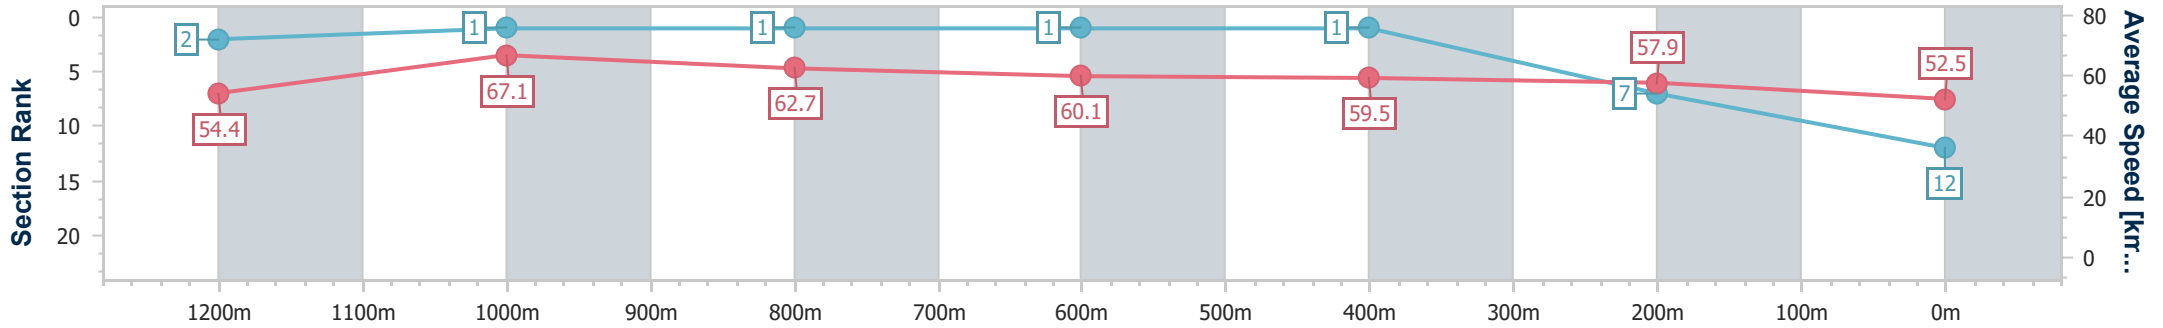

- [] Ranking at each section and finish
- .-.- No data available at this section
- NA No data available

Horse/Jockey Name	Brazen Breccia
Final Rank	12
Fastest Section Time (Section)	0:10.70 (1200m)
Top Speed [km/h] (Section)	69.0 (1200m)
Race State	Finished

Sunshine Coast QLD Professional
Race 5: BOLD DESIGN KITCHENS RATINGS BAND 0 - 58
Handicap - 1400m

01 December 2023 - 21:01

Track Rating: Soft 5, Weather: Overcast, Rail Position: +5 m Entire

Section	Overall	1200m	1000m	800m	600m	400m	200m
Section Times	1:25.97 [12] (0:13.26)	1:12.71 [2] (0:10.70)	1:02.01 [1] (0:11.51)	0:50.50 [1] (0:12.13)	0:38.37 [1] (0:12.20)	0:26.17 [1] (0:12.45)	0:13.72 [7] (0:13.72)
Average Speed [km/h]	54.4	67.1	62.7	60.1	59.5	57.9	52.5
Top Speed [km/h]	68.9	69.0	65.1	60.6	60.3	59.6	55.6
Avg. Dist. to Rail [m]	6.9	3.1	1.4	1.6	2.1	1.9	2.3
Avg. Stride Freq. [Hz]	2.3	2.4	2.2	2.2	2.2	2.2	2.1
Avg. Stride Length [m]	6.6	7.9	7.8	7.5	7.4	7.2	6.9