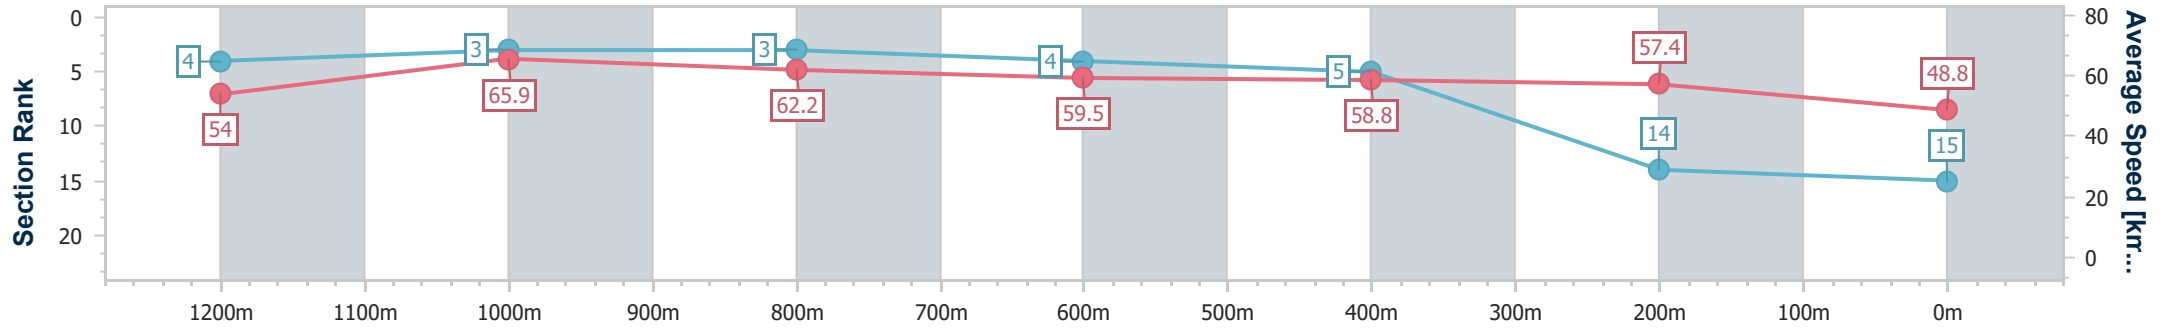

Sunshine Coast QLD Professional
Race 5: BOLD DESIGN KITCHENS RATINGS BAND 0 - 58
Handicap - 1400m

01 December 2023 - 21:01

Track Rating: Soft 5, Weather: Overcast, Rail Position: +5 m Entire

Section	Overall	1200m	1000m	800m	600m	400m	200m
Section Times	1:26.66 [14] (0:13.36)	1:13.30 [3] (0:10.99)	1:02.31 [4] (0:11.58)	0:50.73 [4] (0:12.06)	0:38.67 [3] (0:12.15)	0:26.52 [4] (0:12.35)	0:14.17 [11] (0:14.17)
Average Speed [km/h]	54.1	65.4	62.4	60.4	60.0	58.3	50.8
Top Speed [km/h]	68.5	67.6	63.8	61.0	60.3	60.1	55.3
Avg. Dist. to Rail [m]	9.8	3.8	2.4	1.8	1.9	0.7	0.3
Avg. Stride Freq. [Hz]	2.3	2.3	2.2	2.2	2.3	2.2	2.1
Avg. Stride Length [m]	6.5	7.9	7.8	7.6	7.4	7.3	6.8

- [] Ranking at each section and finish
- .-.- No data available at this section
- NA No data available

Horse/Jockey Name	Earlston
Final Rank	15
Fastest Section Time (Section)	0:10.90 (1200m)
Top Speed [km/h] (Section)	68.4 (1200m)
Race State	Finished

Sunshine Coast QLD Professional
 Race 5: BOLD DESIGN KITCHENS RATINGS BAND 0 - 58
 Handicap - 1400m

01 December 2023 - 21:01

Track Rating: Soft 5, Weather: Overcast, Rail Position: +5 m Entire

Section	Overall	1200m	1000m	800m	600m	400m	200m
Section Times	1:27.51 [15] (0:13.38)	1:14.13 [4] (0:10.90)	1:03.23 [3] (0:11.61)	0:51.62 [3] (0:12.12)	0:39.50 [4] (0:12.18)	0:27.32 [5] (0:12.54)	0:14.78 [14] (0:14.78)
Average Speed [km/h]	54.0	65.9	62.2	59.5	58.8	57.4	48.8
Top Speed [km/h]	67.3	68.4	63.2	60.4	59.5	59.4	53.4
Avg. Dist. to Rail [m]	3.1	1.5	1.1	0.2	0.3	1.0	0.6
Avg. Stride Freq. [Hz]	2.3	2.4	2.3	2.2	2.2	2.2	2.1
Avg. Stride Length [m]	6.4	7.7	7.7	7.5	7.3	7.1	6.6