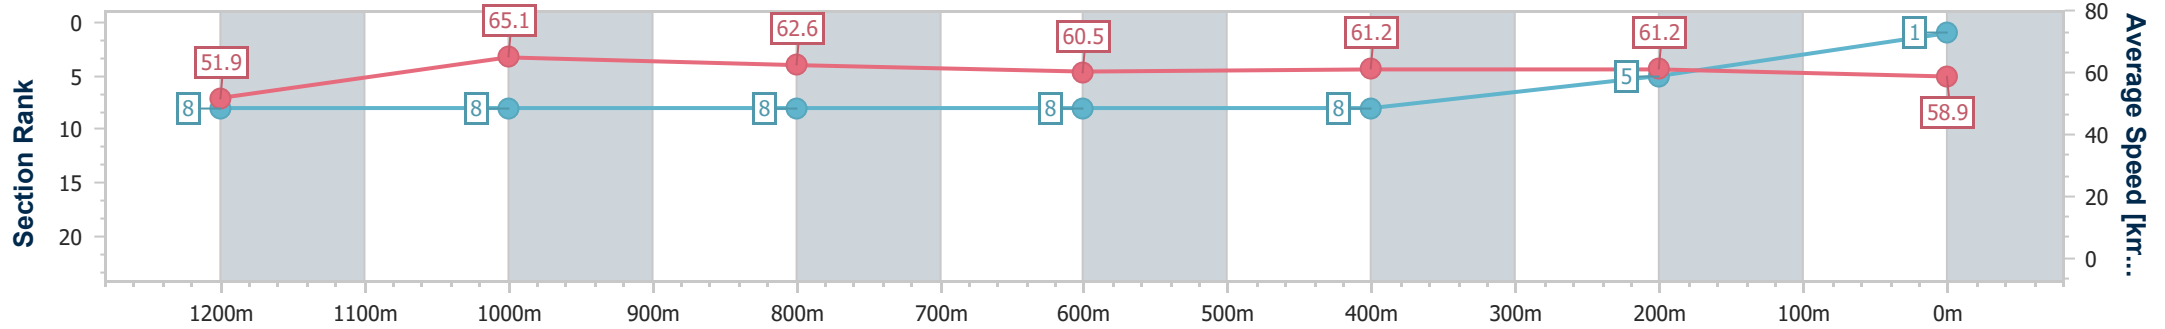

Horse/Jockey Name	Singer Sargent
Final Rank	1
Fastest Section Time (Section)	0:11.11 (1200m)
Top Speed [km/h] (Section)	66.1 (Overall)
Race State	Finished

Sunshine Coast QLD Professional
Race 5: BOLD DESIGN KITCHENS RATINGS BAND 0 - 58
Handicap - 1400m

01 December 2023 - 21:01

Track Rating: Soft 5, Weather: Overcast, Rail Position: +5 m Entire

Section	Overall	1200m	1000m	800m	600m	400m	200m
Section Times	1:24.39 [1] (0:13.83)	1:10.56 [8] (0:11.11)	0:59.45 [8] (0:11.49)	0:47.96 [8] (0:12.03)	0:35.93 [8] (0:11.99)	0:23.94 [8] (0:11.72)	0:12.22 [5] (0:12.22)
Average Speed [km/h]	51.9	65.1	62.6	60.5	61.2	61.2	58.9
Top Speed [km/h]	66.1	66.0	64.4	61.6	63.1	63.1	61.1
Avg. Dist. to Rail [m]	1.0	1.0	1.1	1.5	2.8	5.7	7.2
Avg. Stride Freq. [Hz]	2.2	2.3	2.2	2.2	2.2	2.3	2.2
Avg. Stride Length [m]	6.5	7.9	7.8	7.7	7.6	7.4	7.4

- [ ] Ranking at each section and finish
- -.-.- No data available at this section
- NA No data available