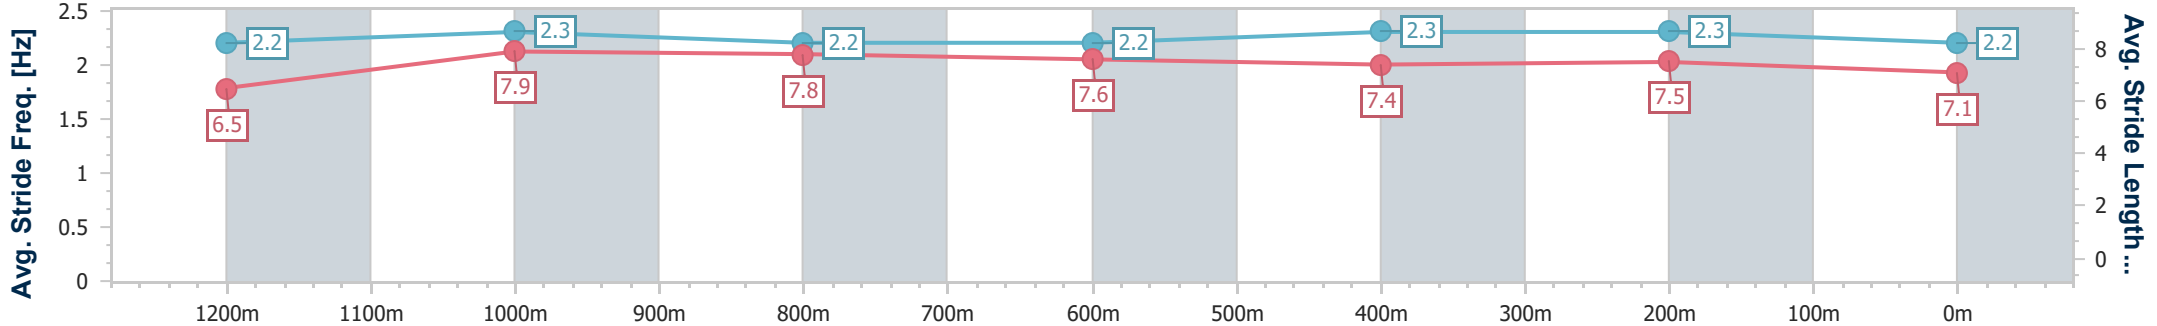

Horse/Jockey Name	Parisian Lady
Final Rank	8
Fastest Section Time (Section)	0:11.03 (1200m)
Top Speed [km/h] (Section)	67.3 (1200m)
Race State	Finished

Sunshine Coast QLD Professional
Race 5: BOLD DESIGN KITCHENS RATINGS BAND 0 - 58
Handicap - 1400m

01 December 2023 - 21:01

Track Rating: Soft 5, Weather: Overcast, Rail Position: +5 m Entire

Section	Overall	1200m	1000m	800m	600m	400m	200m
Section Times	1:24.90 [8] (0:13.95)	1:10.95 [9] (0:11.03)	0:59.92 [10] (0:11.53)	0:48.39 [9] (0:12.03)	0:36.36 [9] (0:12.07)	0:24.29 [11] (0:11.63)	0:12.66 [6] (0:12.66)
Average Speed [km/h]	51.7	65.4	62.8	60.6	60.4	62.1	56.8
Top Speed [km/h]	65.9	67.3	64.4	61.6	63.1	63.5	59.1
Avg. Dist. to Rail [m]	7.7	3.0	2.1	2.1	2.4	4.0	4.8
Avg. Stride Freq. [Hz]	2.2	2.3	2.2	2.2	2.3	2.3	2.2
Avg. Stride Length [m]	6.5	7.9	7.8	7.6	7.4	7.5	7.1

- [ ] Ranking at each section and finish
- -.-.- No data available at this section
- NA No data available