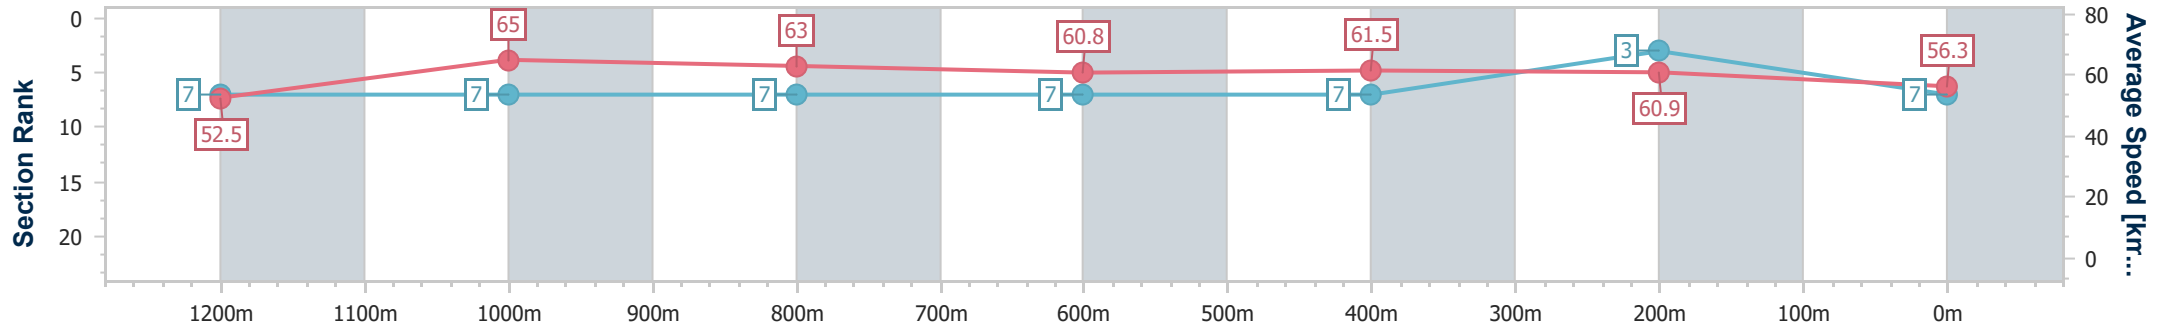

Horse/Jockey Name	Birkin Black
Final Rank	7
Fastest Section Time (Section)	0:11.05 (1200m)
Top Speed [km/h] (Section)	67.3 (1200m)
Race State	Finished

Sunshine Coast QLD Professional
Race 5: BOLD DESIGN KITCHENS RATINGS BAND 0 - 58
Handicap - 1400m

01 December 2023 - 21:01

Track Rating: Soft 5, Weather: Overcast, Rail Position: +5 m Entire

Section	Overall	1200m	1000m	800m	600m	400m	200m
Section Times	1:24.90 [7] (0:13.73)	1:11.17 [7] (0:11.05)	1:00.12 [7] (0:11.58)	0:48.54 [7] (0:12.03)	0:36.51 [7] (0:11.93)	0:24.58 [7] (0:11.78)	0:12.80 [3] (0:12.80)
Average Speed [km/h]	52.5	65.0	63.0	60.8	61.5	60.9	56.3
Top Speed [km/h]	66.7	67.3	64.1	61.2	62.6	62.6	59.4
Avg. Dist. to Rail [m]	7.4	3.9	3.6	2.8	3.1	5.7	6.2
Avg. Stride Freq. [Hz]	2.2	2.4	2.3	2.3	2.3	2.3	2.2
Avg. Stride Length [m]	6.5	7.6	7.6	7.4	7.3	7.2	7.0

- [ ] Ranking at each section and finish
- -.-.- No data available at this section
- NA No data available