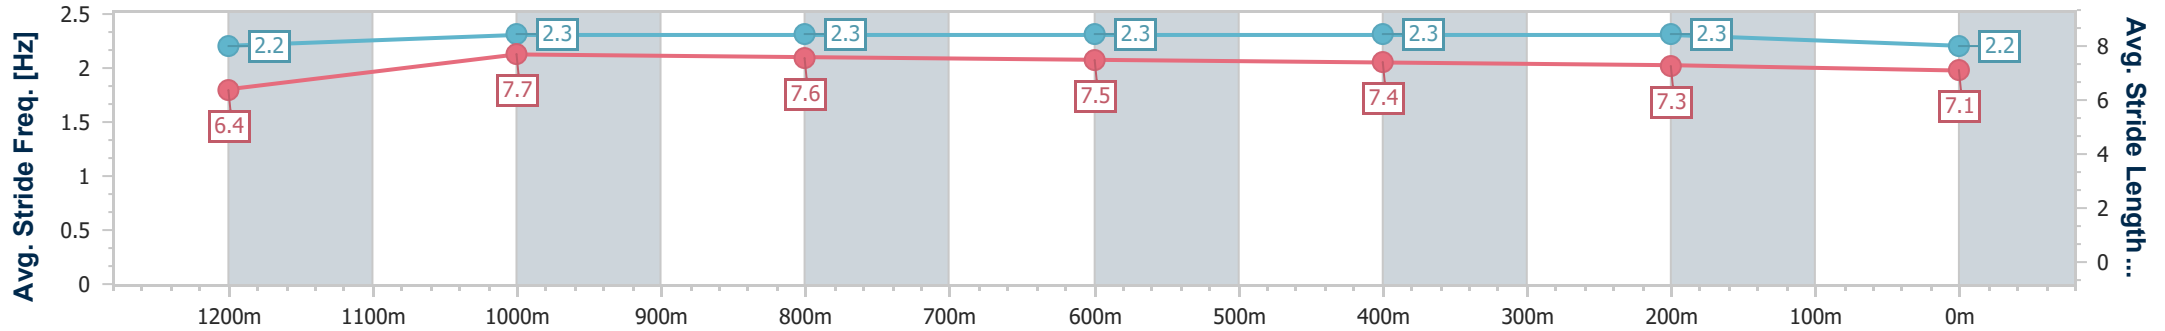

- [] Ranking at each section and finish
- .-.- No data available at this section
- NA No data available

Horse/Jockey Name	Cannon Hill
Final Rank	10
Fastest Section Time (Section)	0:11.05 (1200m)
Top Speed [km/h] (Section)	66.7 (1200m)
Race State	Finished

Sunshine Coast QLD Professional
 Race 5: BOLD DESIGN KITCHENS RATINGS BAND 0 - 58
 Handicap - 1400m

01 December 2023 - 21:01

Track Rating: Soft 5, Weather: Overcast, Rail Position: +5 m Entire

Section	Overall	1200m	1000m	800m	600m	400m	200m
Section Times	1:25.20 [10] (0:14.18)	1:11.02 [14] (0:11.05)	0:59.97 [12] (0:11.37)	0:48.60 [10] (0:11.98)	0:36.62 [10] (0:11.99)	0:24.63 [9] (0:11.85)	0:12.78 [10] (0:12.78)
Average Speed [km/h]	50.7	65.1	63.5	60.9	61.3	60.8	56.3
Top Speed [km/h]	65.4	66.7	64.3	61.7	62.5	62.5	59.2
Avg. Dist. to Rail [m]	1.4	0.8	1.2	2.4	2.9	2.6	2.6
Avg. Stride Freq. [Hz]	2.2	2.3	2.3	2.3	2.3	2.3	2.2
Avg. Stride Length [m]	6.4	7.7	7.6	7.5	7.4	7.3	7.1