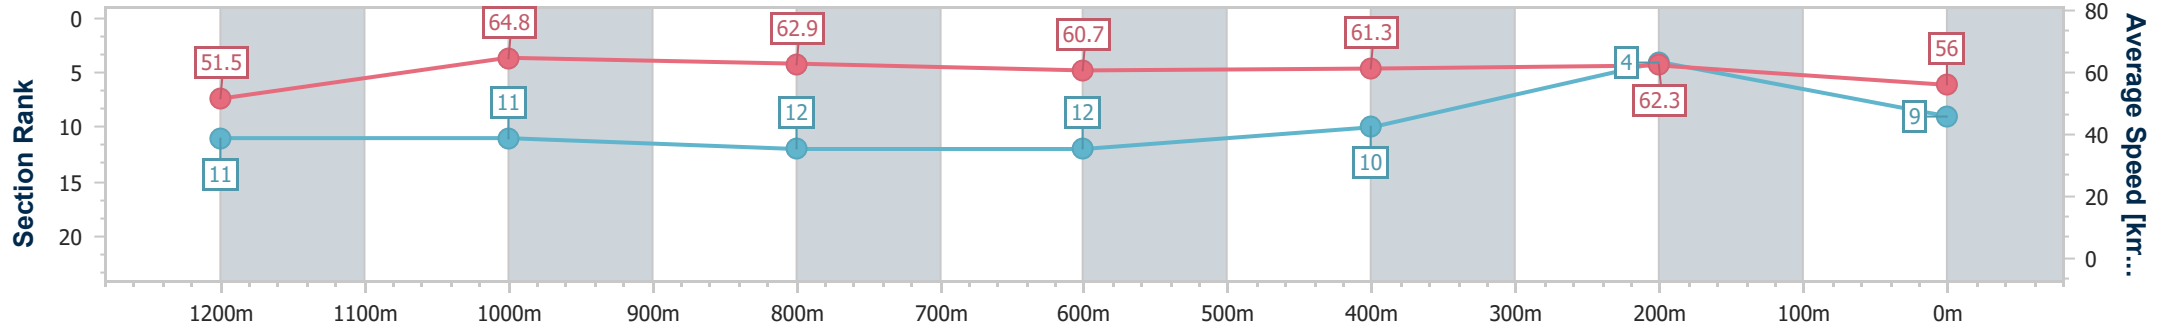

- [] Ranking at each section and finish
- .-.- No data available at this section
- NA No data available

Horse/Jockey Name	Victory's Ghost
Final Rank	9
Fastest Section Time (Section)	0:11.09 (1200m)
Top Speed [km/h] (Section)	67.1 (1200m)
Race State	Finished

Sunshine Coast QLD Professional
 Race 5: BOLD DESIGN KITCHENS RATINGS BAND 0 - 58
 Handicap - 1400m

01 December 2023 - 21:01

Track Rating: Soft 5, Weather: Overcast, Rail Position: +5 m Entire

Section	Overall	1200m	1000m	800m	600m	400m	200m
Section Times	1:24.99 [9] (0:14.03)	1:10.96 [11] (0:11.09)	0:59.87 [11] (0:11.54)	0:48.33 [12] (0:12.06)	0:36.27 [12] (0:11.85)	0:24.42 [10] (0:11.56)	0:12.86 [4] (0:12.86)
Average Speed [km/h]	51.5	64.8	62.9	60.7	61.3	62.3	56.0
Top Speed [km/h]	65.8	67.1	64.0	61.3	64.2	64.6	58.9
Avg. Dist. to Rail [m]	9.5	4.4	2.9	2.5	2.0	1.2	1.7
Avg. Stride Freq. [Hz]	2.2	2.3	2.3	2.2	2.3	2.4	2.3
Avg. Stride Length [m]	6.3	7.8	7.6	7.5	7.4	7.2	6.7