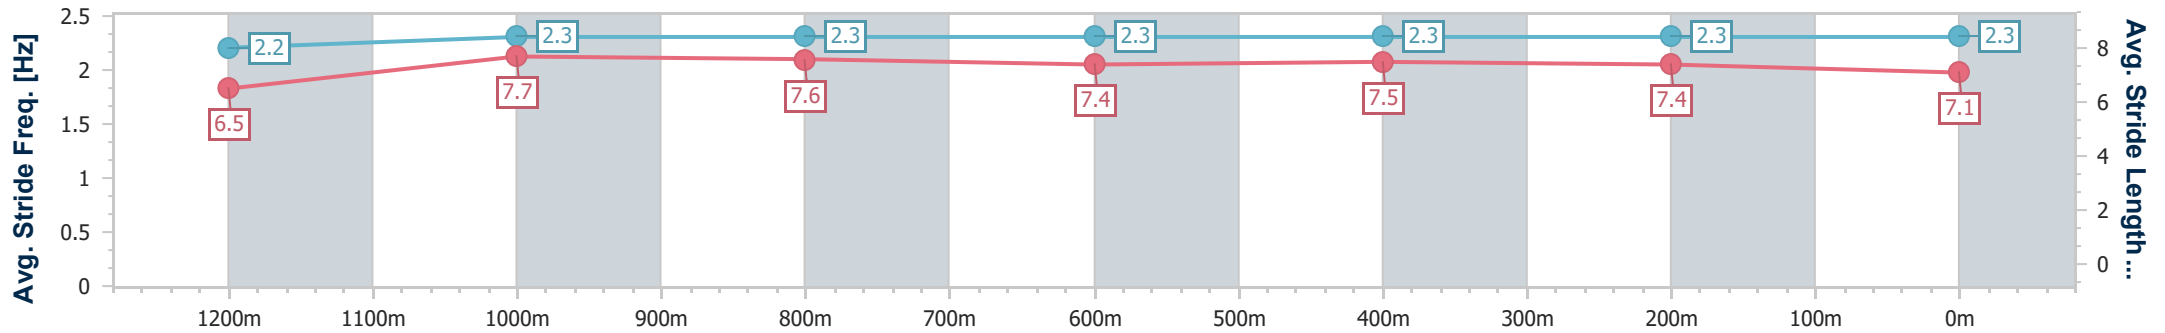

Horse/Jockey Name	Above The Sky
Final Rank	4
Fastest Section Time (Section)	0:10.99 (1200m)
Top Speed [km/h] (Section)	67.8 (1200m)
Race State	Finished

Sunshine Coast QLD Professional
Race 5: BOLD DESIGN KITCHENS RATINGS BAND 0 - 58
Handicap - 1400m

01 December 2023 - 21:01

Track Rating: Soft 5, Weather: Overcast, Rail Position: +5 m Entire

Section	Overall	1200m	1000m	800m	600m	400m	200m
Section Times	1:24.69 [4] (0:13.97)	1:10.72 [10] (0:10.99)	0:59.73 [9] (0:11.70)	0:48.03 [11] (0:12.05)	0:35.98 [11] (0:11.94)	0:24.04 [13] (0:11.63)	0:12.41 [8] (0:12.41)
Average Speed [km/h]	51.7	65.4	62.2	60.6	61.4	62.0	58.0
Top Speed [km/h]	66.0	67.8	62.8	61.4	62.1	63.5	60.6
Avg. Dist. to Rail [m]	11.0	5.6	4.2	2.7	3.2	6.3	7.7
Avg. Stride Freq. [Hz]	2.2	2.3	2.3	2.3	2.3	2.3	2.3
Avg. Stride Length [m]	6.5	7.7	7.6	7.4	7.5	7.4	7.1

- [ ] Ranking at each section and finish
- -.-.- No data available at this section
- NA No data available