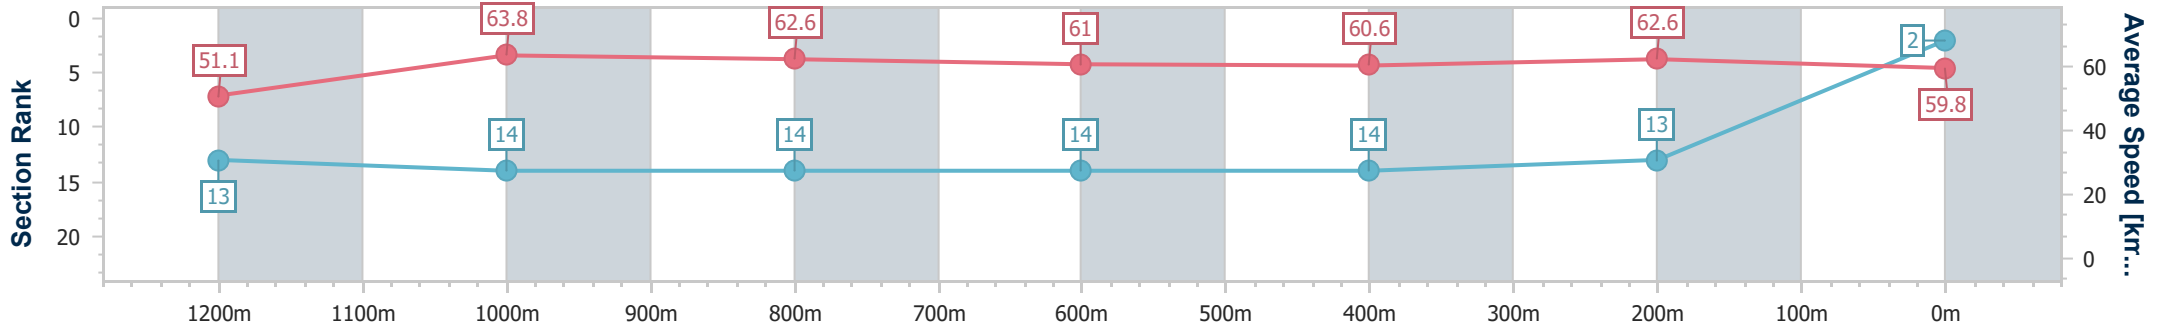

Horse/Jockey Name	Toba
Final Rank	2
Fastest Section Time (Section)	0:11.29 (1200m)
Top Speed [km/h] (Section)	65.3 (1200m)
Race State	Finished

Sunshine Coast QLD Professional
Race 5: BOLD DESIGN KITCHENS RATINGS BAND 0 - 58
Handicap - 1400m

01 December 2023 - 21:01

Track Rating: Soft 5, Weather: Overcast, Rail Position: +5 m Entire

Section	Overall	1200m	1000m	800m	600m	400m	200m
Section Times	1:24.59 [2] (0:14.12)	1:10.47 [13] (0:11.29)	0:59.18 [14] (0:11.60)	0:47.58 [14] (0:12.03)	0:35.55 [14] (0:12.02)	0:23.53 [14] (0:11.51)	0:12.02 [13] (0:12.02)
Average Speed [km/h]	51.1	63.8	62.6	61.0	60.6	62.6	59.8
Top Speed [km/h]	63.7	65.3	63.7	61.7	61.5	63.2	61.2
Avg. Dist. to Rail [m]	8.2	3.6	3.4	2.7	2.5	5.6	9.5
Avg. Stride Freq. [Hz]	2.2	2.2	2.2	2.2	2.2	2.2	2.2
Avg. Stride Length [m]	6.5	7.9	7.9	7.8	7.7	7.7	7.4

- [ ] Ranking at each section and finish
- -.-.- No data available at this section
- NA No data available