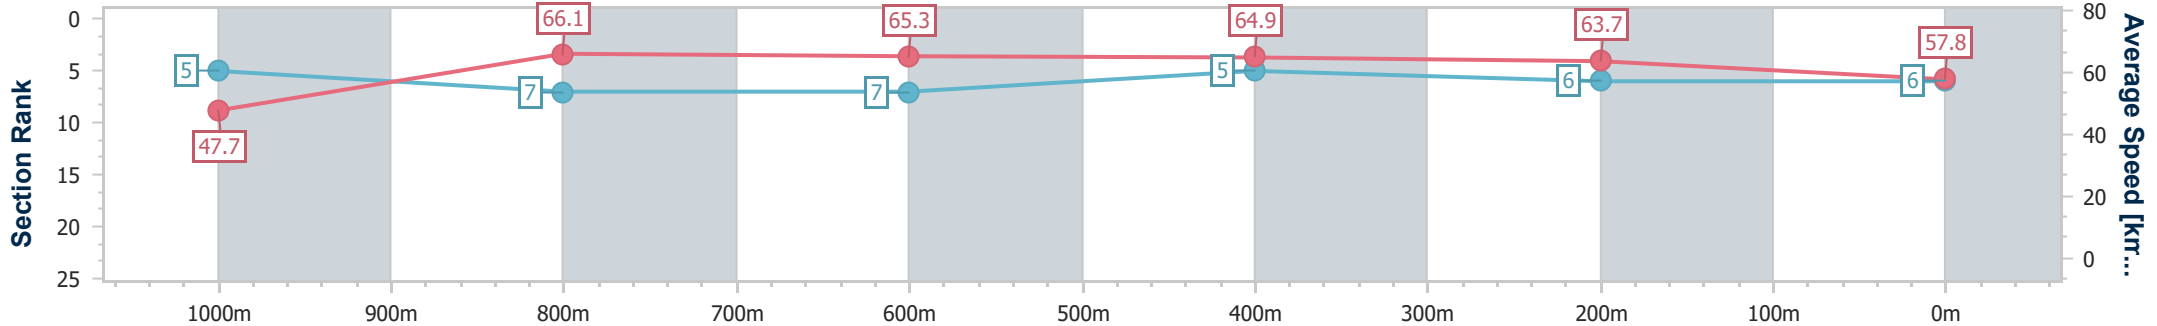

Horse/Jockey Name	Unrestricted
Final Rank	6
Fastest Section Time (Section)	0:08.28 (Overall)
Top Speed [km/h] (Section)	66.6 (1000m)
Race State	Finished

Doomben QLD Professional
Race 3: XXXX COUNTRY STAMPEDE (FINAL) NO METRO WINS
LAST 2 YEARS - 1110m
02 December 2023 - 13:13
Track Rating: Soft 7, Weather: Fine, Rail Position: +1m Entire

BRISBANE
RACING CLUB

Section	Overall	1000m	800m	600m	400m	200m
Section Times	1:04.88 [6] (0:08.28)	0:56.60 [5] (0:10.89)	0:45.71 [7] (0:10.97)	0:34.74 [7] (0:11.01)	0:23.73 [5] (0:11.31)	0:12.42 [6] (0:12.42)
Average Speed [km/h]	47.7	66.1	65.3	64.9	63.7	57.8
Top Speed [km/h]	66.2	66.6	66.0	65.6	64.2	61.9
Avg. Dist. to Rail [m]	4.1	0.9	1.3	0.9	2.3	3.6
Avg. Stride Freq. [Hz]	2.2	2.4	2.4	2.3	2.3	2.3
Avg. Stride Length [m]	5.7	7.4	7.5	7.6	7.6	7.2

- [ ] Ranking at each section and finish
- -.-.- No data available at this section
- NA No data available