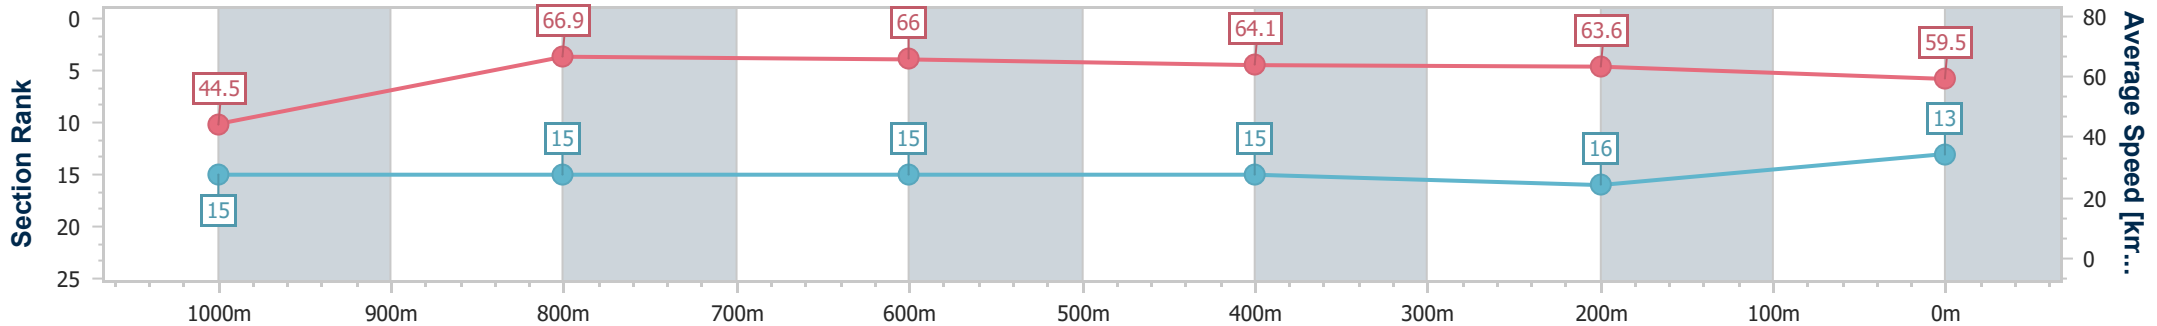

Horse/Jockey Name	Miss Hoff
Final Rank	13
Fastest Section Time (Section)	0:08.92 (Overall)
Top Speed [km/h] (Section)	68.6 (1000m)
Race State	Finished

Doomben QLD Professional
Race 3: XXXX COUNTRY STAMPEDE (FINAL) NO METRO WINS
LAST 2 YEARS - 1110m
02 December 2023 - 13:13
Track Rating: Soft 7, Weather: Fine, Rail Position: +1m Entire

BRISBANE
RACING CLUB

Section	Overall	1000m	800m	600m	400m	200m
Section Times	1:05.53 [13] (0:08.92)	0:56.61 [15] (0:10.83)	0:45.78 [15] (0:11.02)	0:34.76 [15] (0:11.35)	0:23.41 [15] (0:11.34)	0:12.07 [16] (0:12.07)
Average Speed [km/h]	44.5	66.9	66.0	64.1	63.6	59.5
Top Speed [km/h]	66.7	68.6	67.7	67.8	64.8	63.8
Avg. Dist. to Rail [m]	9.1	3.6	1.8	1.8	1.8	3.6
Avg. Stride Freq. [Hz]	2.3	2.4	2.4	2.3	2.3	2.2
Avg. Stride Length [m]	5.4	7.7	7.7	7.4	7.8	7.5

- [ ] Ranking at each section and finish
- -.-.- No data available at this section
- NA No data available