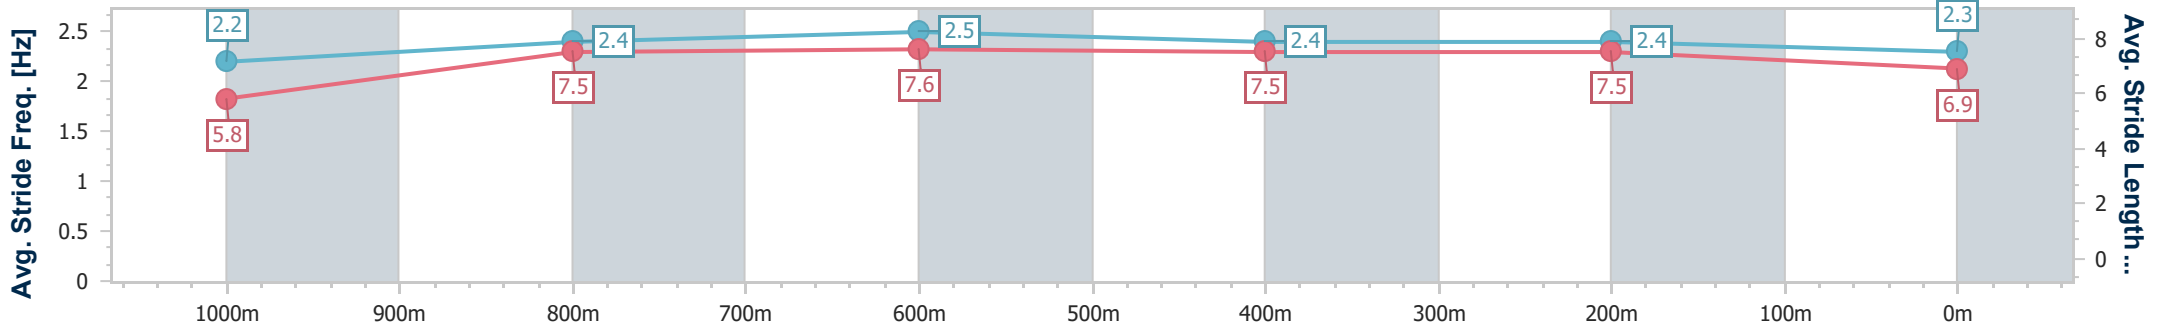

Horse/Jockey Name	Cochrane
Final Rank	12
Fastest Section Time (Section)	0:08.46 (Overall)
Top Speed [km/h] (Section)	68.0 (800m)
Race State	Finished

Doomben QLD Professional
Race 3: XXXX COUNTRY STAMPEDE (FINAL) NO METRO WINS
LAST 2 YEARS - 1110m
02 December 2023 - 13:13
Track Rating: Soft 7, Weather: Fine, Rail Position: +1m Entire

BRISBANE
RACING CLUB

Section	Overall	1000m	800m	600m	400m	200m
Section Times	1:05.41 [12] (0:08.46)	0:56.95 [9] (0:11.09)	0:45.86 [12] (0:10.90)	0:34.96 [12] (0:11.16)	0:23.80 [12] (0:11.11)	0:12.69 [10] (0:12.69)
Average Speed [km/h]	46.7	65.7	66.7	65.6	65.3	56.7
Top Speed [km/h]	63.7	67.4	68.0	67.3	67.1	62.5
Avg. Dist. to Rail [m]	9.8	3.3	2.2	2.7	5.0	6.1
Avg. Stride Freq. [Hz]	2.2	2.4	2.5	2.4	2.4	2.3
Avg. Stride Length [m]	5.8	7.5	7.6	7.5	7.5	6.9

- [ ] Ranking at each section and finish
- -.-.- No data available at this section
- NA No data available