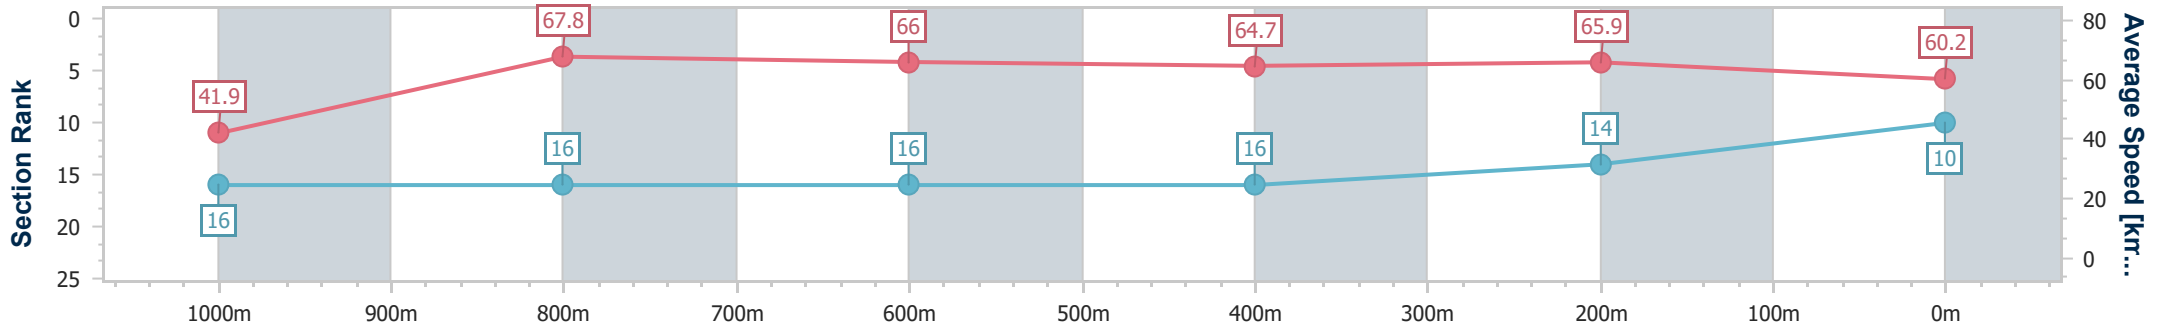

Horse/Jockey Name	Mister Larrabee
Final Rank	10
Fastest Section Time (Section)	0:09.47 (Overall)
Top Speed [km/h] (Section)	69.9 (1000m)
Race State	Finished

Doomben QLD Professional
Race 3: XXXX COUNTRY STAMPEDE (FINAL) NO METRO WINS
LAST 2 YEARS - 1110m
02 December 2023 - 13:13
Track Rating: Soft 7, Weather: Fine, Rail Position: +1m Entire

BRISBANE
RACING CLUB

Section	Overall	1000m	800m	600m	400m	200m
Section Times	1:05.13 [10] (0:09.47)	0:55.66 [16] (0:10.64)	0:45.02 [16] (0:10.92)	0:34.10 [16] (0:11.14)	0:22.96 [16] (0:11.02)	0:11.94 [14] (0:11.94)
Average Speed [km/h]	41.9	67.8	66.0	64.7	65.9	60.2
Top Speed [km/h]	65.5	69.9	67.1	66.0	67.0	65.0
Avg. Dist. to Rail [m]	2.8	1.5	0.4	0.6	4.5	7.2
Avg. Stride Freq. [Hz]	2.3	2.4	2.3	2.3	2.4	2.3
Avg. Stride Length [m]	5.0	7.9	7.9	7.7	7.8	7.3

- [ ] Ranking at each section and finish
- -.-.- No data available at this section
- NA No data available