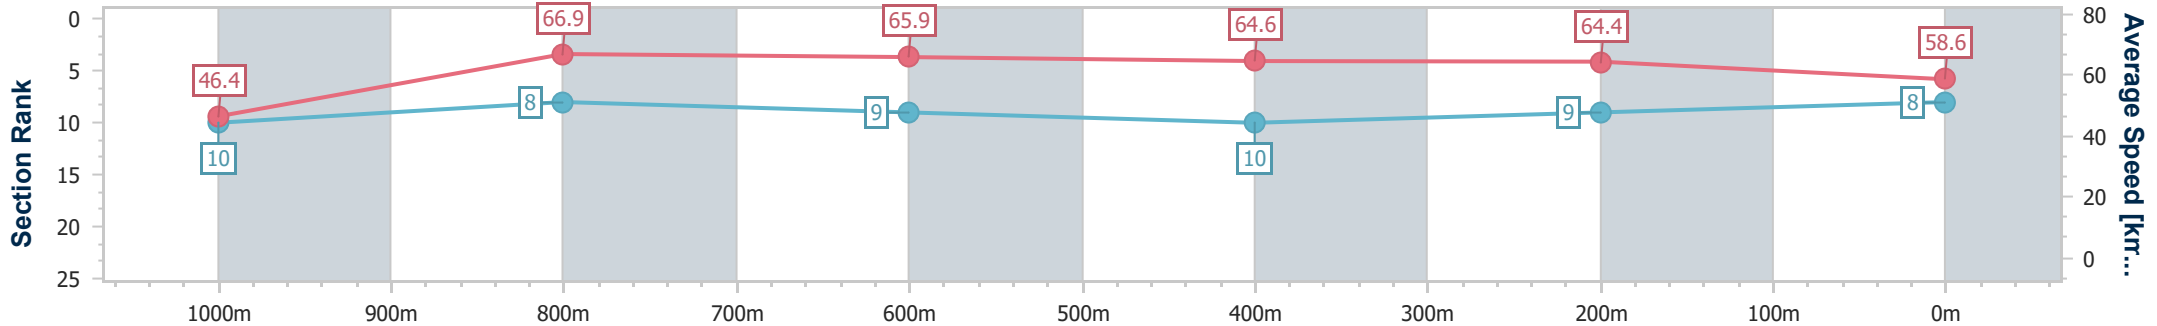

Horse/Jockey Name	Kalashnikov
Final Rank	8
Fastest Section Time (Section)	0:08.55 (Overall)
Top Speed [km/h] (Section)	68.1 (1000m)
Race State	Finished

Doomben QLD Professional
Race 3: XXXX COUNTRY STAMPEDE (FINAL) NO METRO WINS
LAST 2 YEARS - 1110m
02 December 2023 - 13:13
Track Rating: Soft 7, Weather: Fine, Rail Position: +1m Entire

BRISBANE
RACING CLUB

Section	Overall	1000m	800m	600m	400m	200m
Section Times	1:04.94 [8] (0:08.55)	0:56.39 [10] (0:10.74)	0:45.65 [8] (0:10.98)	0:34.67 [9] (0:11.24)	0:23.43 [10] (0:11.17)	0:12.26 [9] (0:12.26)
Average Speed [km/h]	46.4	66.9	65.9	64.6	64.4	58.6
Top Speed [km/h]	66.9	68.1	66.9	66.4	65.5	63.1
Avg. Dist. to Rail [m]	6.3	0.7	1.2	1.1	1.4	2.4
Avg. Stride Freq. [Hz]	2.2	2.5	2.5	2.5	2.5	2.3
Avg. Stride Length [m]	5.7	7.4	7.3	7.3	7.2	7.0

- [ ] Ranking at each section and finish
- -.-.- No data available at this section
- NA No data available