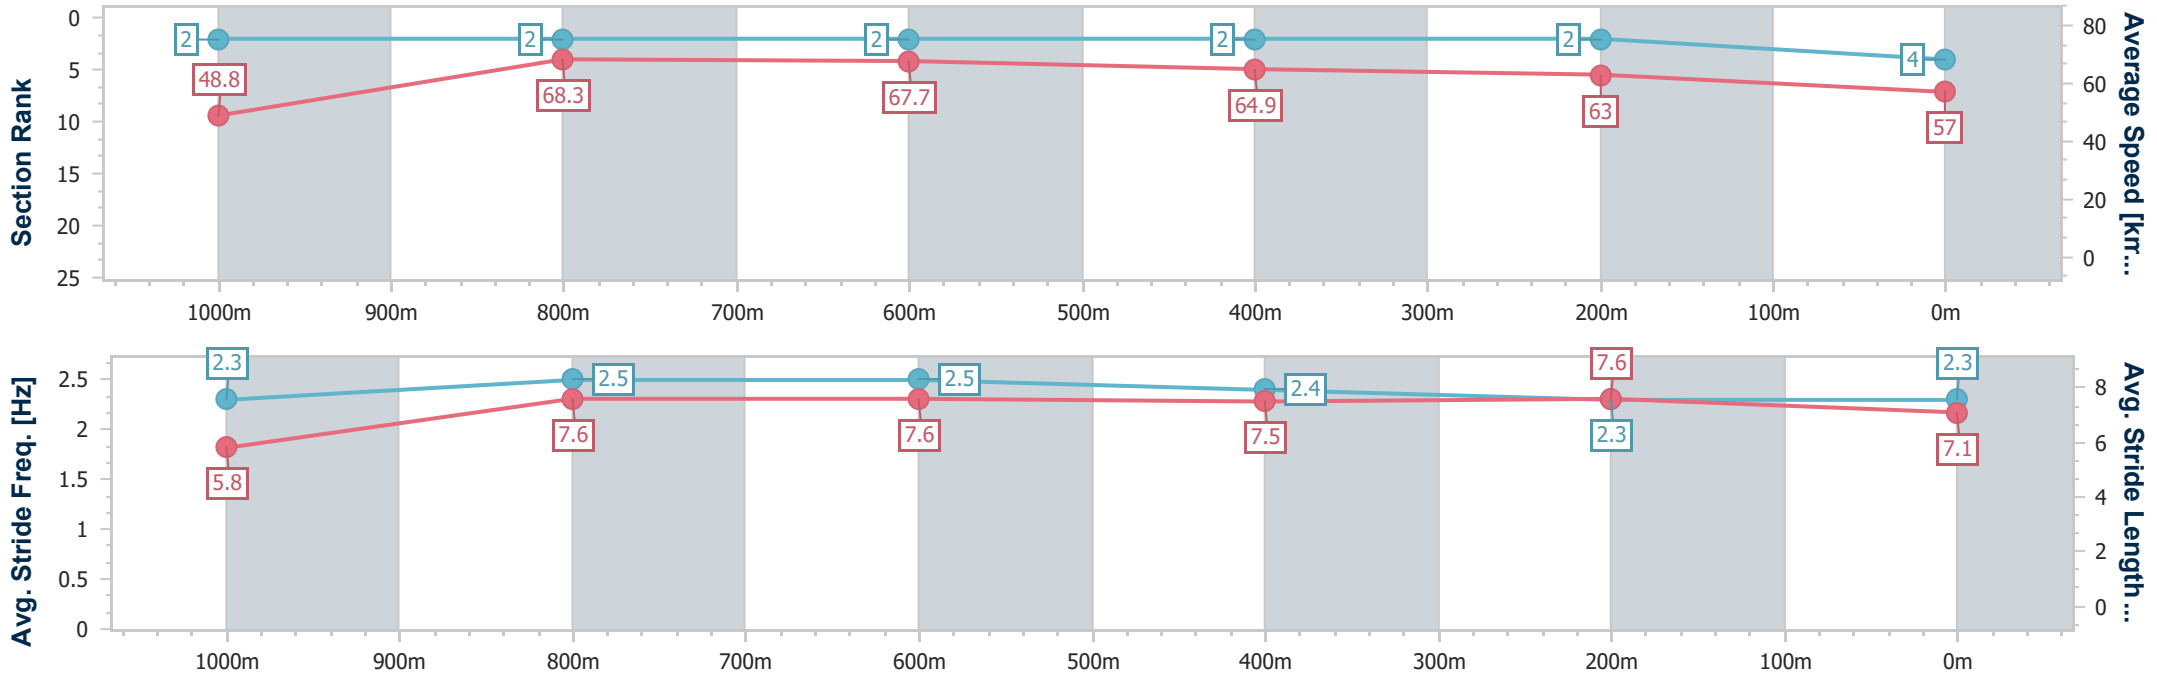

Horse/Jockey Name	Gossip Torque
Final Rank	4
Fastest Section Time (Section)	0:08.12 (Overall)
Top Speed [km/h] (Section)	71.1 (1000m)
Race State	Finished

Doomben QLD Professional
Race 3: XXXX COUNTRY STAMPEDE (FINAL) NO METRO WINS
LAST 2 YEARS - 1110m
02 December 2023 - 13:13
Track Rating: Soft 7, Weather: Fine, Rail Position: +1m Entire

BRISBANE
RACING CLUB

Section	Overall	1000m	800m	600m	400m	200m
Section Times	1:04.58 [4] (0:08.12)	0:56.46 [2] (0:10.57)	0:45.89 [2] (0:10.77)	0:35.12 [2] (0:11.11)	0:24.01 [2] (0:11.37)	0:12.64 [2] (0:12.64)
Average Speed [km/h]	48.8	68.3	67.7	64.9	63.0	57.0
Top Speed [km/h]	67.4	71.1	68.8	67.0	64.4	60.5
Avg. Dist. to Rail [m]	7.2	2.7	1.6	0.8	0.6	1.6
Avg. Stride Freq. [Hz]	2.3	2.5	2.5	2.4	2.3	2.3
Avg. Stride Length [m]	5.8	7.6	7.6	7.5	7.6	7.1

- [ ] Ranking at each section and finish
- -.-.- No data available at this section
- NA No data available