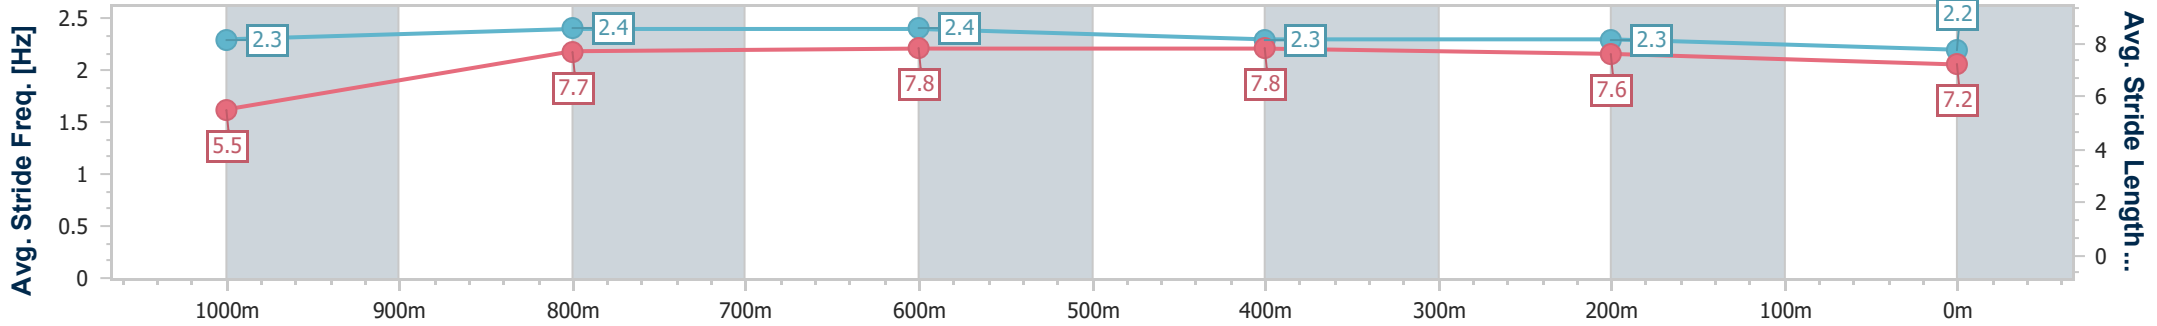

Horse/Jockey Name	Hallside Hammer
Final Rank	9
Fastest Section Time (Section)	0:08.39 (Overall)
Top Speed [km/h] (Section)	69.3 (1000m)
Race State	Finished

Doomben QLD Professional
Race 3: XXXX COUNTRY STAMPEDE (FINAL) NO METRO WINS
LAST 2 YEARS - 1110m
02 December 2023 - 13:13
Track Rating: Soft 7, Weather: Fine, Rail Position: +1m Entire

BRISBANE
RACING CLUB

Section	Overall	1000m	800m	600m	400m	200m
Section Times	1:05.09 [9] (0:08.39)	0:56.70 [8] (0:10.96)	0:45.74 [9] (0:10.88)	0:34.86 [8] (0:11.09)	0:23.77 [8] (0:11.26)	0:12.51 [8] (0:12.51)
Average Speed [km/h]	47.2	66.5	67.0	65.5	64.1	57.4
Top Speed [km/h]	64.6	69.3	68.7	66.8	66.0	62.0
Avg. Dist. to Rail [m]	13.9	5.4	2.2	1.0	3.9	6.8
Avg. Stride Freq. [Hz]	2.3	2.4	2.4	2.3	2.3	2.2
Avg. Stride Length [m]	5.5	7.7	7.8	7.8	7.6	7.2

- [ ] Ranking at each section and finish
- -.-.- No data available at this section
- NA No data available