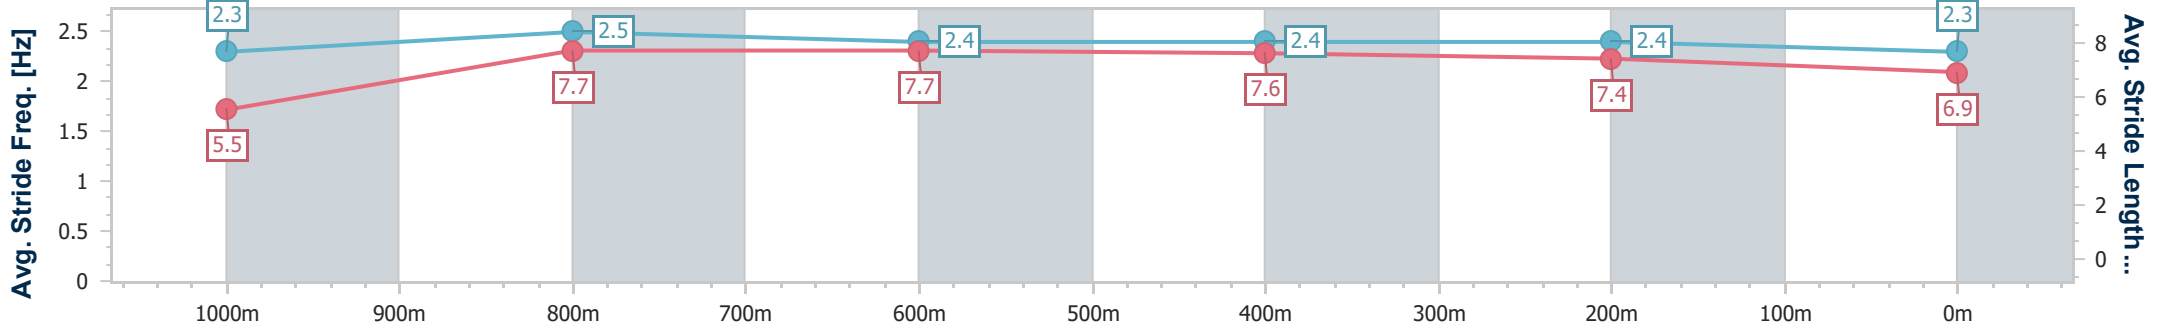

Horse/Jockey Name	Dollop
Final Rank	5
Fastest Section Time (Section)	0:08.30 (Overall)
Top Speed [km/h] (Section)	69.9 (1000m)
Race State	Finished

Doomben QLD Professional
Race 3: XXXX COUNTRY STAMPEDE (FINAL) NO METRO WINS
LAST 2 YEARS - 1110m
02 December 2023 - 13:13
Track Rating: Soft 7, Weather: Fine, Rail Position: +1m Entire

BRISBANE
RACING CLUB

Section	Overall	1000m	800m	600m	400m	200m
Section Times	1:04.67 [5] (0:08.30)	0:56.37 [6] (0:10.52)	0:45.85 [4] (0:10.82)	0:35.03 [3] (0:11.17)	0:23.86 [3] (0:11.33)	0:12.53 [3] (0:12.53)
Average Speed [km/h]	47.4	68.7	66.3	65.0	63.5	57.5
Top Speed [km/h]	66.2	69.9	67.8	66.5	65.0	61.4
Avg. Dist. to Rail [m]	3.2	0.6	0.5	0.8	1.4	3.4
Avg. Stride Freq. [Hz]	2.3	2.5	2.4	2.4	2.4	2.3
Avg. Stride Length [m]	5.5	7.7	7.7	7.6	7.4	6.9

- [ ] Ranking at each section and finish
- -.-.- No data available at this section
- NA No data available