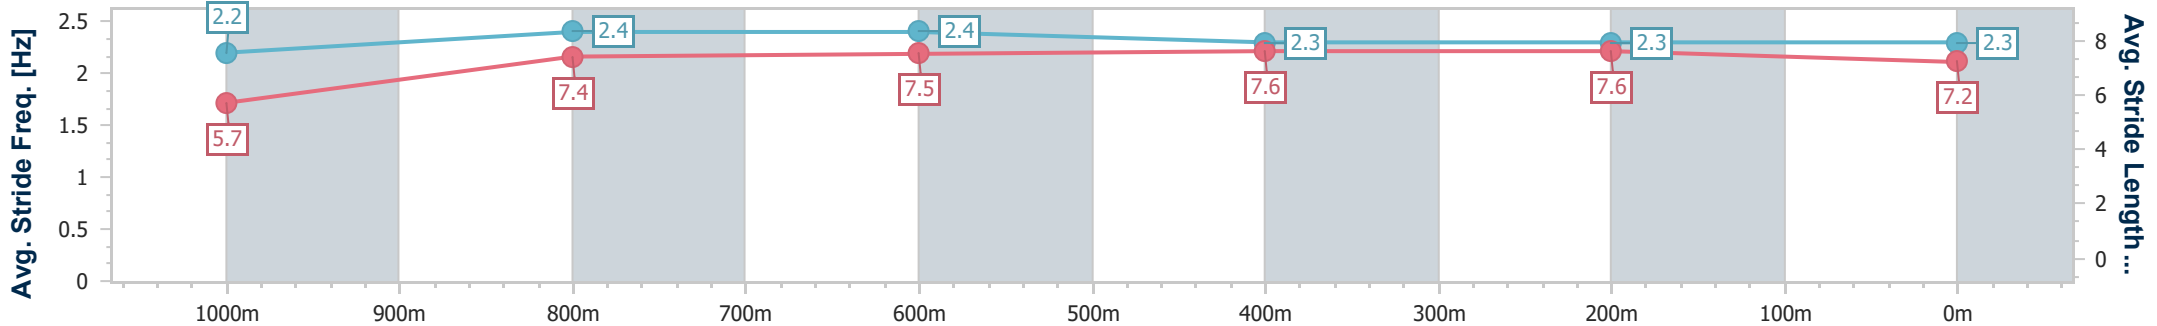

Horse/Jockey Name	Unrestricted
Final Rank	6
Fastest Section Time (Section)	0:08.28 (Overall)
Top Speed [km/h] (Section)	66.6 (1000m)
Race State	Finished

Doomben QLD Professional
Race 3: XXXX COUNTRY STAMPEDE (FINAL) NO METRO WINS
LAST 2 YEARS - 1110m
02 December 2023 - 13:13
Track Rating: Soft 7, Weather: Fine, Rail Position: +1m Entire

BRISBANE
RACING CLUB

Section	Overall	1000m	800m	600m	400m	200m
Section Times	1:04.88 [6] (0:08.28)	0:56.60 [5] (0:10.89)	0:45.71 [7] (0:10.97)	0:34.74 [7] (0:11.01)	0:23.73 [5] (0:11.31)	0:12.42 [6] (0:12.42)
Average Speed [km/h]	47.7	66.1	65.3	64.9	63.7	57.8
Top Speed [km/h]	66.2	66.6	66.0	65.6	64.2	61.9
Avg. Dist. to Rail [m]	4.1	0.9	1.3	0.9	2.3	3.6
Avg. Stride Freq. [Hz]	2.2	2.4	2.4	2.3	2.3	2.3
Avg. Stride Length [m]	5.7	7.4	7.5	7.6	7.6	7.2

- [ ] Ranking at each section and finish
- -.-.- No data available at this section
- NA No data available