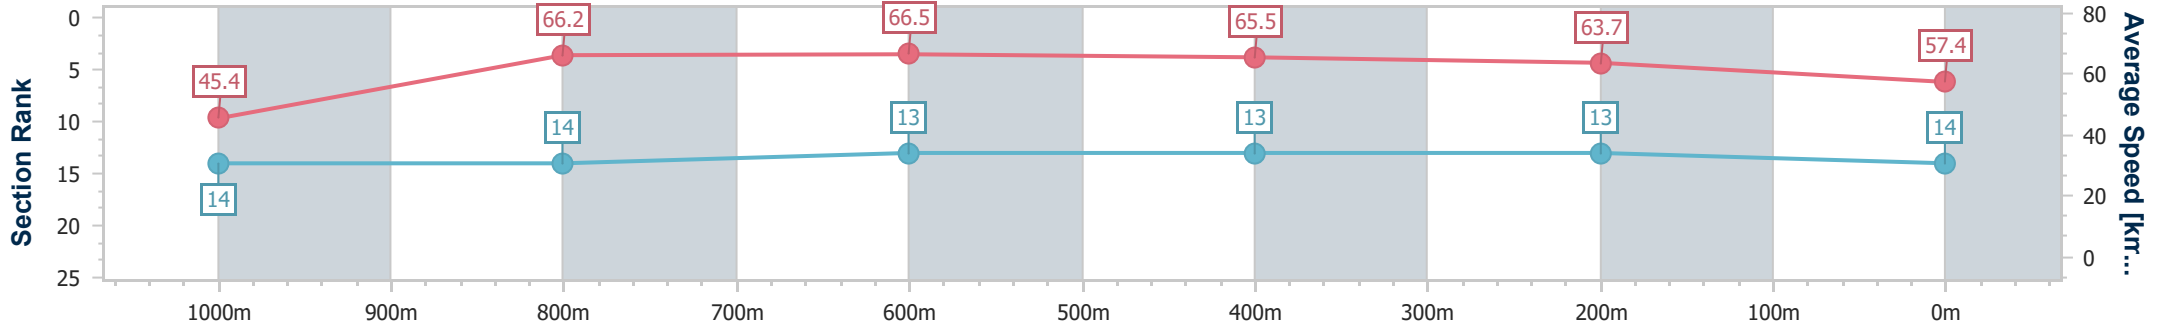

Horse/Jockey Name	Entrepreneurial
Final Rank	14
Fastest Section Time (Section)	0:08.77 (Overall)
Top Speed [km/h] (Section)	68.1 (1000m)
Race State	Finished

Doomben QLD Professional
Race 3: XXXX COUNTRY STAMPEDE (FINAL) NO METRO WINS
LAST 2 YEARS - 1110m
02 December 2023 - 13:13
Track Rating: Soft 7, Weather: Fine, Rail Position: +1m Entire

BRISBANE
RACING CLUB

Section	Overall	1000m	800m	600m	400m	200m
Section Times	1:05.71 [14] (0:08.77)	0:56.94 [14] (0:10.97)	0:45.97 [14] (0:10.94)	0:35.03 [13] (0:11.12)	0:23.91 [13] (0:11.36)	0:12.55 [13]
Average Speed [km/h]	45.4	66.2	66.5	65.5	63.7	57.4
Top Speed [km/h]	64.3	68.1	67.9	67.9	65.7	61.0
Avg. Dist. to Rail [m]	12.6	3.9	2.6	1.9	4.0	7.0
Avg. Stride Freq. [Hz]	2.1	2.4	2.4	2.4	2.3	2.2
Avg. Stride Length [m]	5.9	7.7	7.7	7.7	7.6	7.2

- [ ] Ranking at each section and finish
- -.-.- No data available at this section
- NA No data available