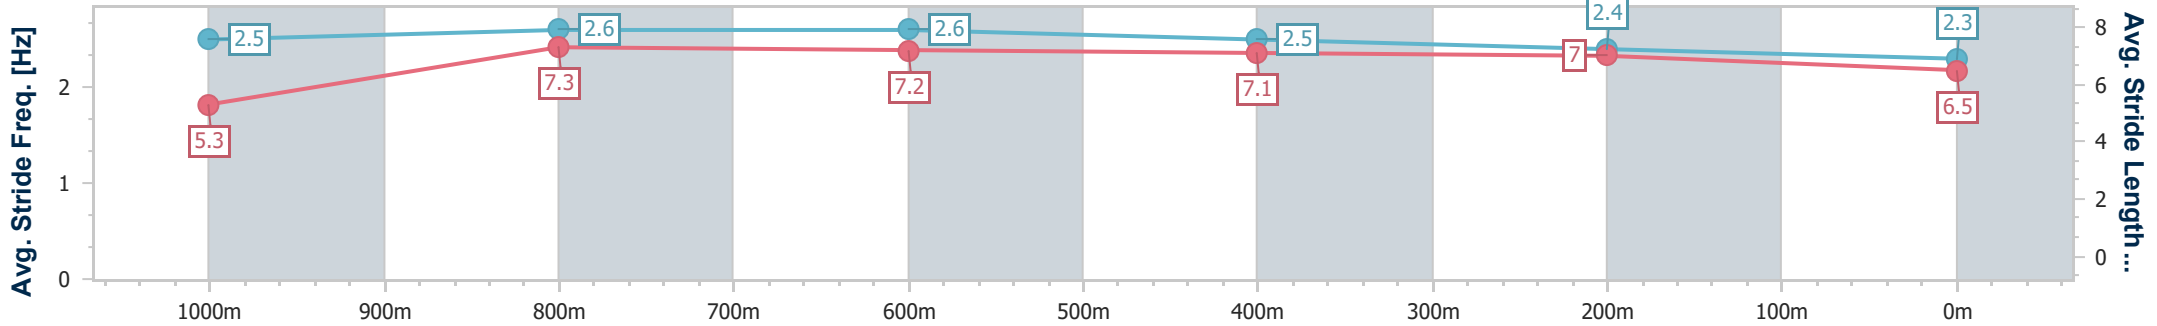

Horse/Jockey Name	Elusive Eagle
Final Rank	16
Fastest Section Time (Section)	0:08.13 (Overall)
Top Speed [km/h] (Section)	69.5 (1000m)
Race State	Finished

Doomben QLD Professional
Race 3: XXXX COUNTRY STAMPEDE (FINAL) NO METRO WINS
LAST 2 YEARS - 1110m
02 December 2023 - 13:13
Track Rating: Soft 7, Weather: Fine, Rail Position: +1m Entire

BRISBANE
RACING CLUB

Section	Overall	1000m	800m	600m	400m	200m
Section Times	1:06.35 [16] (0:08.13)	0:58.22 [3] (0:10.60)	0:47.62 [3] (0:10.98)	0:36.64 [4] (0:11.47)	0:25.17 [6] (0:11.76)	0:13.41 [12] (0:13.41)
Average Speed [km/h]	48.7	68.2	66.2	64.1	61.3	53.6
Top Speed [km/h]	66.8	69.5	67.7	65.9	64.1	58.3
Avg. Dist. to Rail [m]	11.7	2.8	2.3	3.7	1.6	1.8
Avg. Stride Freq. [Hz]	2.5	2.6	2.6	2.5	2.4	2.3
Avg. Stride Length [m]	5.3	7.3	7.2	7.1	7.0	6.5

- [ ] Ranking at each section and finish
- -.-.- No data available at this section
- NA No data available