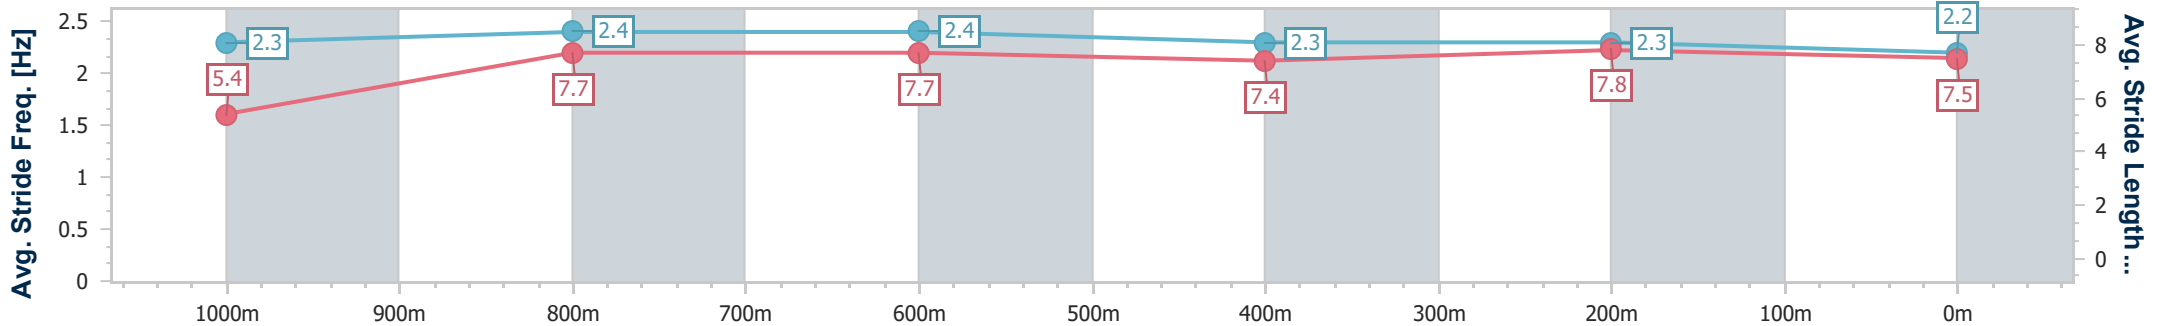

Horse/Jockey Name	Miss Hoff
Final Rank	13
Fastest Section Time (Section)	0:08.92 (Overall)
Top Speed [km/h] (Section)	68.6 (1000m)
Race State	Finished

Doomben QLD Professional
Race 3: XXXX COUNTRY STAMPEDE (FINAL) NO METRO WINS
LAST 2 YEARS - 1110m
02 December 2023 - 13:13
Track Rating: Soft 7, Weather: Fine, Rail Position: +1m Entire

BRISBANE
RACING CLUB

Section	Overall	1000m	800m	600m	400m	200m
Section Times	1:05.53 [13] (0:08.92)	0:56.61 [15] (0:10.83)	0:45.78 [15] (0:11.02)	0:34.76 [15] (0:11.35)	0:23.41 [15] (0:11.34)	0:12.07 [16] (0:12.07)
Average Speed [km/h]	44.5	66.9	66.0	64.1	63.6	59.5
Top Speed [km/h]	66.7	68.6	67.7	67.8	64.8	63.8
Avg. Dist. to Rail [m]	9.1	3.6	1.8	1.8	1.8	3.6
Avg. Stride Freq. [Hz]	2.3	2.4	2.4	2.3	2.3	2.2
Avg. Stride Length [m]	5.4	7.7	7.7	7.4	7.8	7.5

- [ ] Ranking at each section and finish
- -.-.- No data available at this section
- NA No data available