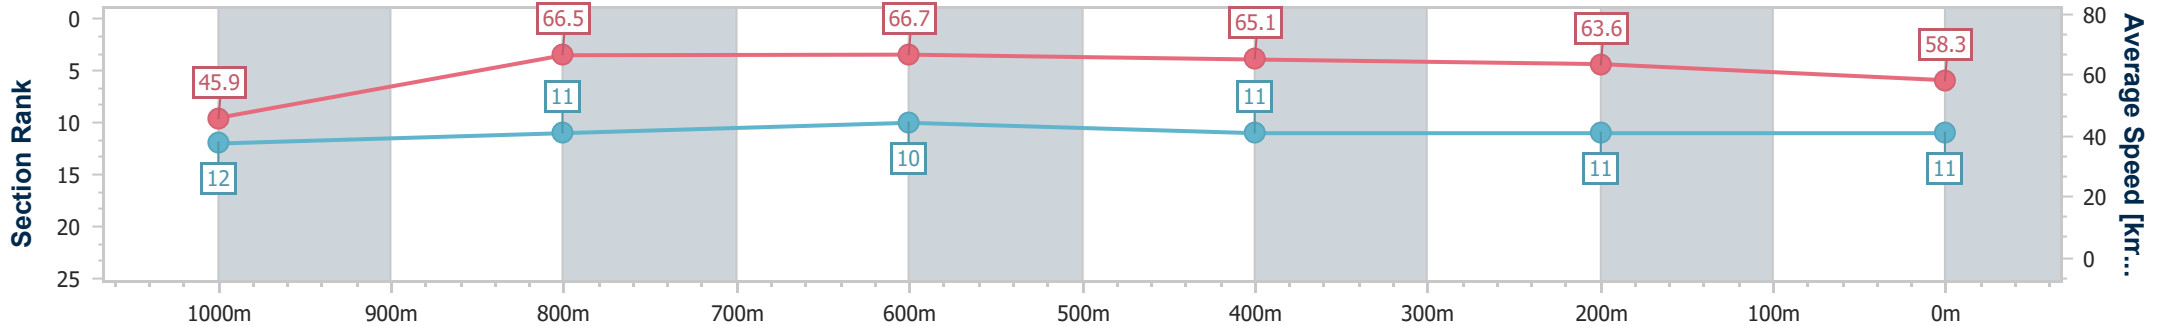

Horse/Jockey Name	Jamesatelli
Final Rank	11
Fastest Section Time (Section)	0:08.64 (Overall)
Top Speed [km/h] (Section)	68.1 (800m)
Race State	Finished

Doomben QLD Professional
Race 3: XXXX COUNTRY STAMPEDE (FINAL) NO METRO WINS
LAST 2 YEARS - 1110m
02 December 2023 - 13:13
Track Rating: Soft 7, Weather: Fine, Rail Position: +1m Entire

BRISBANE
RACING CLUB

Section	Overall	1000m	800m	600m	400m	200m
Section Times	1:05.27 [11] (0:08.64)	0:56.63 [12] (0:10.88)	0:45.75 [11] (0:10.89)	0:34.86 [10] (0:11.12)	0:23.74 [11] (0:11.40)	0:12.34 [11] (0:12.34)
Average Speed [km/h]	45.9	66.5	66.7	65.1	63.6	58.3
Top Speed [km/h]	65.3	67.6	68.1	66.8	65.7	61.3
Avg. Dist. to Rail [m]	7.7	1.1	1.3	1.4	4.1	2.6
Avg. Stride Freq. [Hz]	2.2	2.5	2.5	2.5	2.5	2.4
Avg. Stride Length [m]	5.6	7.5	7.3	7.1	7.1	6.8

- [ ] Ranking at each section and finish
- -.-.- No data available at this section
- NA No data available