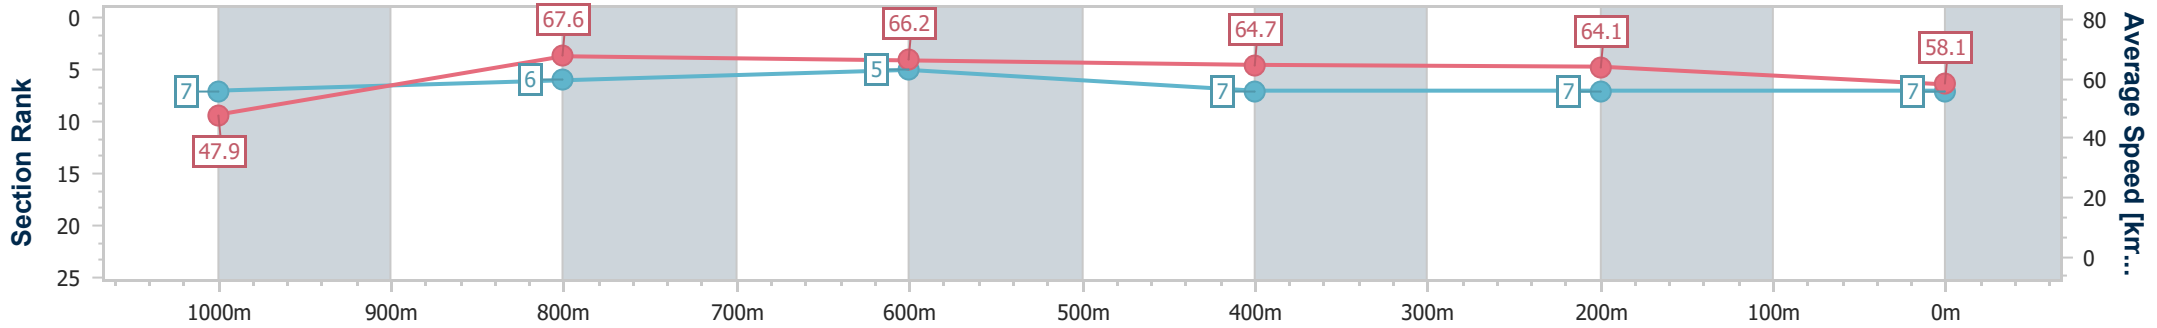

Horse/Jockey Name	Jack Be Lucky
Final Rank	7
Fastest Section Time (Section)	0:08.30 (Overall)
Top Speed [km/h] (Section)	69.4 (1000m)
Race State	Finished

Doomben QLD Professional
Race 3: XXXX COUNTRY STAMPEDE (FINAL) NO METRO WINS
LAST 2 YEARS - 1110m
02 December 2023 - 13:13
Track Rating: Soft 7, Weather: Fine, Rail Position: +1m Entire

BRISBANE
RACING CLUB

Section	Overall	1000m	800m	600m	400m	200m
Section Times	1:04.90 [7] (0:08.30)	0:56.60 [7] (0:10.77)	0:45.83 [6] (0:10.96)	0:34.87 [5] (0:11.17)	0:23.70 [7] (0:11.31)	0:12.39 [7] (0:12.39)
Average Speed [km/h]	47.9	67.6	66.2	64.7	64.1	58.1
Top Speed [km/h]	67.1	69.4	67.7	66.4	65.3	61.9
Avg. Dist. to Rail [m]	15.4	6.7	1.1	1.5	3.3	5.3
Avg. Stride Freq. [Hz]	2.4	2.5	2.4	2.4	2.4	2.3
Avg. Stride Length [m]	5.5	7.7	7.8	7.6	7.5	7.1

- [ ] Ranking at each section and finish
- -.-.- No data available at this section
- NA No data available