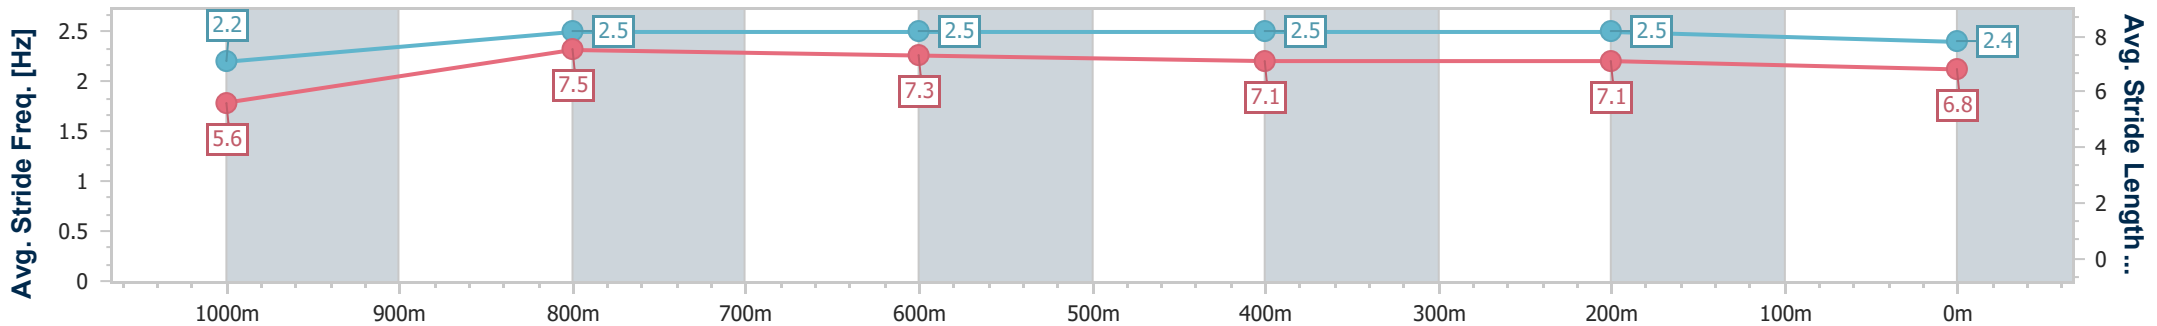

Horse/Jockey Name	Jamesatelli
Final Rank	11
Fastest Section Time (Section)	0:08.64 (Overall)
Top Speed [km/h] (Section)	68.1 (800m)
Race State	Finished

Doomben QLD Professional
Race 3: XXXX COUNTRY STAMPEDE (FINAL) NO METRO WINS
LAST 2 YEARS - 1110m
02 December 2023 - 13:13
Track Rating: Soft 7, Weather: Fine, Rail Position: +1m Entire

BRISBANE
RACING CLUB

Section	Overall	1000m	800m	600m	400m	200m
Section Times	1:05.27 [11] (0:08.64)	0:56.63 [12] (0:10.88)	0:45.75 [11] (0:10.89)	0:34.86 [10] (0:11.12)	0:23.74 [11] (0:11.40)	0:12.34 [11] (0:12.34)
Average Speed [km/h]	45.9	66.5	66.7	65.1	63.6	58.3
Top Speed [km/h]	65.3	67.6	68.1	66.8	65.7	61.3
Avg. Dist. to Rail [m]	7.7	1.1	1.3	1.4	4.1	2.6
Avg. Stride Freq. [Hz]	2.2	2.5	2.5	2.5	2.5	2.4
Avg. Stride Length [m]	5.6	7.5	7.3	7.1	7.1	6.8

- [ ] Ranking at each section and finish
- -.-.- No data available at this section
- NA No data available