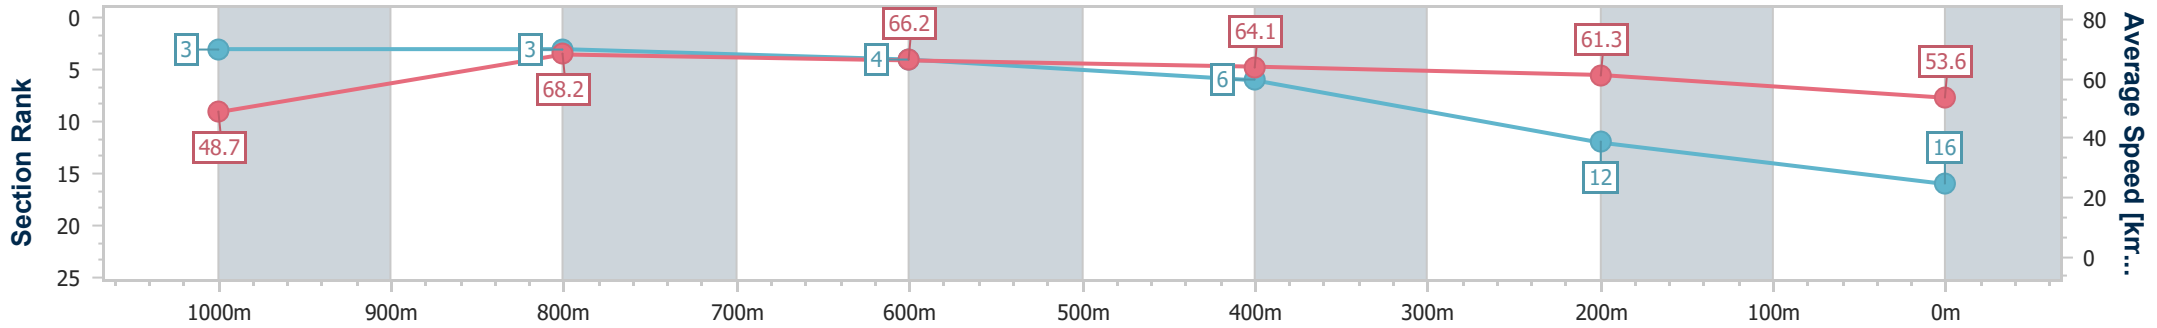

Horse/Jockey Name	Elusive Eagle
Final Rank	16
Fastest Section Time (Section)	0:08.13 (Overall)
Top Speed [km/h] (Section)	69.5 (1000m)
Race State	Finished

Doomben QLD Professional
Race 3: XXXX COUNTRY STAMPEDE (FINAL) NO METRO WINS
LAST 2 YEARS - 1110m
02 December 2023 - 13:13
Track Rating: Soft 7, Weather: Fine, Rail Position: +1m Entire

BRISBANE
RACING CLUB

Section	Overall	1000m	800m	600m	400m	200m
Section Times	1:06.35 [16] (0:08.13)	0:58.22 [3] (0:10.60)	0:47.62 [3] (0:10.98)	0:36.64 [4] (0:11.47)	0:25.17 [6] (0:11.76)	0:13.41 [12] (0:13.41)
Average Speed [km/h]	48.7	68.2	66.2	64.1	61.3	53.6
Top Speed [km/h]	66.8	69.5	67.7	65.9	64.1	58.3
Avg. Dist. to Rail [m]	11.7	2.8	2.3	3.7	1.6	1.8
Avg. Stride Freq. [Hz]	2.5	2.6	2.6	2.5	2.4	2.3
Avg. Stride Length [m]	5.3	7.3	7.2	7.1	7.0	6.5

- [ ] Ranking at each section and finish
- -.-.- No data available at this section
- NA No data available