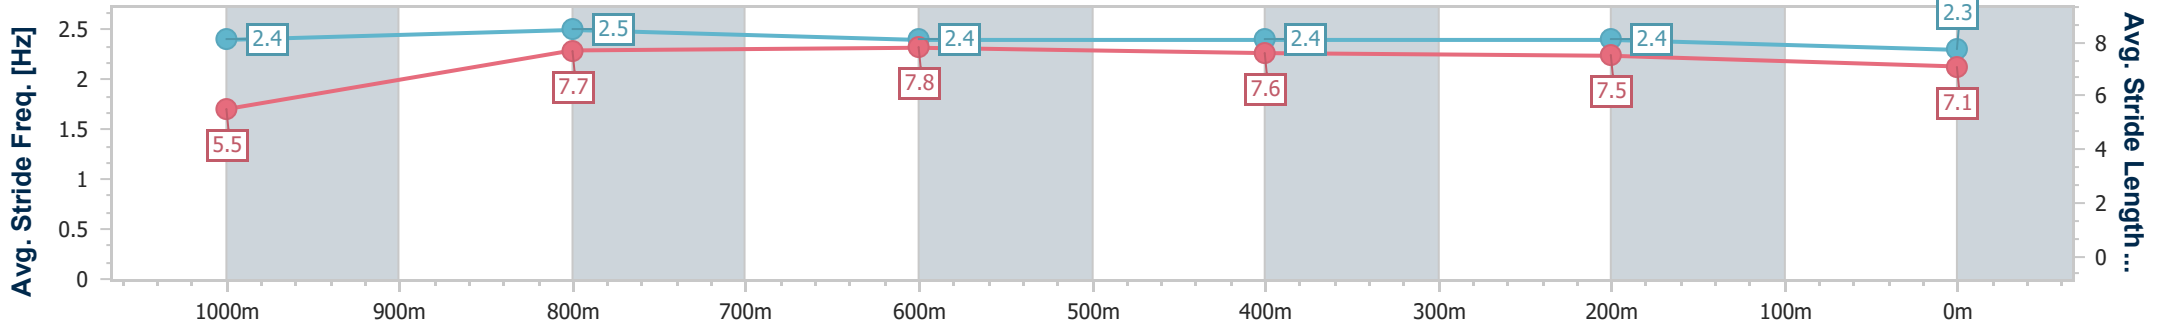

Horse/Jockey Name	Jack Be Lucky
Final Rank	7
Fastest Section Time (Section)	0:08.30 (Overall)
Top Speed [km/h] (Section)	69.4 (1000m)
Race State	Finished

Doomben QLD Professional
Race 3: XXXX COUNTRY STAMPEDE (FINAL) NO METRO WINS
LAST 2 YEARS - 1110m
02 December 2023 - 13:13
Track Rating: Soft 7, Weather: Fine, Rail Position: +1m Entire

BRISBANE
RACING CLUB

Section	Overall	1000m	800m	600m	400m	200m
Section Times	1:04.90 [7] (0:08.30)	0:56.60 [7] (0:10.77)	0:45.83 [6] (0:10.96)	0:34.87 [5] (0:11.17)	0:23.70 [7] (0:11.31)	0:12.39 [7] (0:12.39)
Average Speed [km/h]	47.9	67.6	66.2	64.7	64.1	58.1
Top Speed [km/h]	67.1	69.4	67.7	66.4	65.3	61.9
Avg. Dist. to Rail [m]	15.4	6.7	1.1	1.5	3.3	5.3
Avg. Stride Freq. [Hz]	2.4	2.5	2.4	2.4	2.4	2.3
Avg. Stride Length [m]	5.5	7.7	7.8	7.6	7.5	7.1

- [ ] Ranking at each section and finish
- -.-.- No data available at this section
- NA No data available