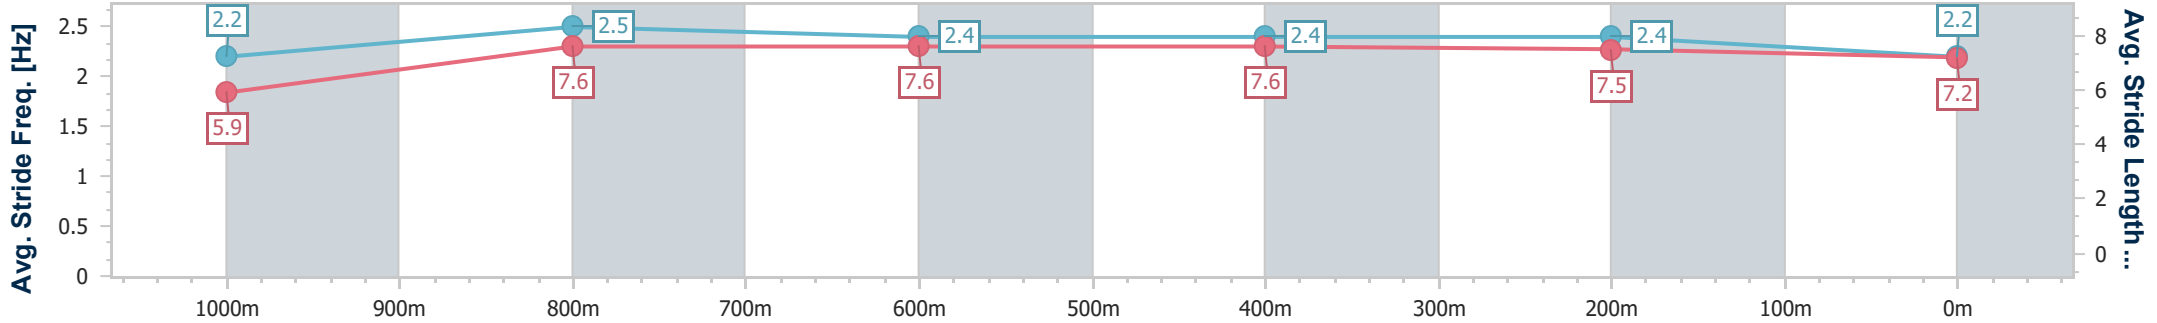

Horse/Jockey Name	Ahwahneechee
Final Rank	3
Fastest Section Time (Section)	0:08.14 (Overall)
Top Speed [km/h] (Section)	68.4 (1000m)
Race State	Finished

Doomben QLD Professional
Race 3: XXXX COUNTRY STAMPEDE (FINAL) NO METRO WINS
LAST 2 YEARS - 1110m
02 December 2023 - 13:13
Track Rating: Soft 7, Weather: Fine, Rail Position: +1m Entire

BRISBANE
RACING CLUB

Section	Overall	1000m	800m	600m	400m	200m
Section Times	1:04.55 [3] (0:08.14)	0:56.41 [4] (0:10.82)	0:45.59 [5] (0:11.08)	0:34.51 [6] (0:10.97)	0:23.54 [4] (0:11.17)	0:12.37 [4] (0:12.37)
Average Speed [km/h]	48.5	67.1	65.6	65.8	64.0	58.3
Top Speed [km/h]	65.7	68.4	67.6	66.6	65.8	62.1
Avg. Dist. to Rail [m]	6.3	2.7	2.2	1.1	1.8	1.9
Avg. Stride Freq. [Hz]	2.2	2.5	2.4	2.4	2.4	2.2
Avg. Stride Length [m]	5.9	7.6	7.6	7.6	7.5	7.2

- [ ] Ranking at each section and finish
- -.-.-.- No data available at this section
- NA No data available