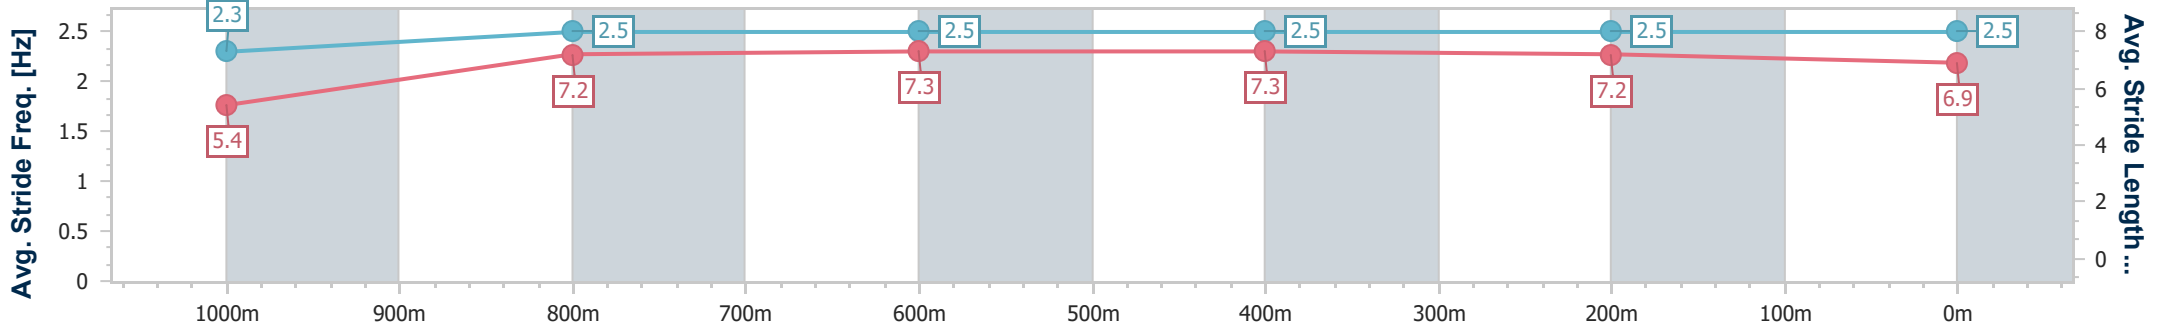

Horse/Jockey Name	Mahbaby
Final Rank	1
Fastest Section Time (Section)	0:08.55 (Overall)
Top Speed [km/h] (Section)	67.6 (1000m)
Race State	Finished

Doomben QLD Professional
Race 3: XXXX COUNTRY STAMPEDE (FINAL) NO METRO WINS
LAST 2 YEARS - 1110m
02 December 2023 - 13:13
Track Rating: Soft 7, Weather: Fine, Rail Position: +1m Entire

BRISBANE
RACING CLUB

Section	Overall	1000m	800m	600m	400m	200m
Section Times	1:04.02 [1] (0:08.55)	0:55.47 [11] (0:10.89)	0:44.58 [10] (0:10.98)	0:33.60 [11] (0:10.97)	0:22.63 [9] (0:10.89)	0:11.74 [5] (0:11.74)
Average Speed [km/h]	46.5	66.2	64.9	65.6	65.8	61.4
Top Speed [km/h]	65.6	67.6	65.9	66.5	66.8	65.0
Avg. Dist. to Rail [m]	3.1	0.3	1.4	0.5	0.6	0.4
Avg. Stride Freq. [Hz]	2.3	2.5	2.5	2.5	2.5	2.5
Avg. Stride Length [m]	5.4	7.2	7.3	7.3	7.2	6.9

- [ ] Ranking at each section and finish
- -.-.- No data available at this section
- NA No data available