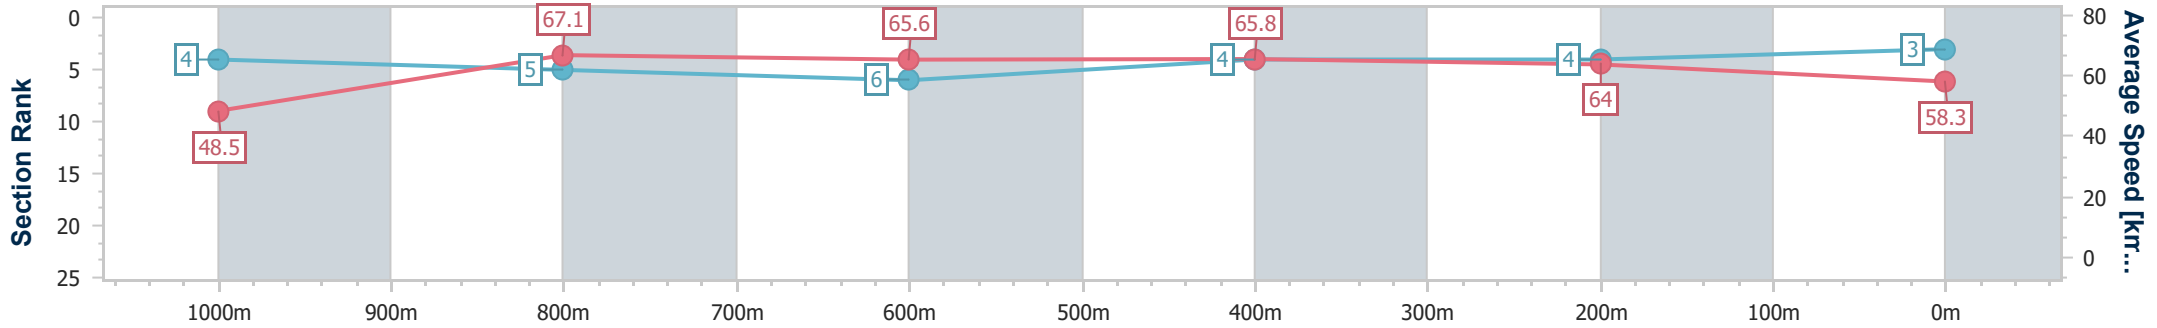

Horse/Jockey Name	Ahwahneechee
Final Rank	3
Fastest Section Time (Section)	0:08.14 (Overall)
Top Speed [km/h] (Section)	68.4 (1000m)
Race State	Finished

Doomben QLD Professional
Race 3: XXXX COUNTRY STAMPEDE (FINAL) NO METRO WINS
LAST 2 YEARS - 1110m
02 December 2023 - 13:13
Track Rating: Soft 7, Weather: Fine, Rail Position: +1m Entire

BRISBANE
RACING CLUB

Section	Overall	1000m	800m	600m	400m	200m
Section Times	1:04.55 [3] (0:08.14)	0:56.41 [4] (0:10.82)	0:45.59 [5] (0:11.08)	0:34.51 [6] (0:10.97)	0:23.54 [4] (0:11.17)	0:12.37 [4] (0:12.37)
Average Speed [km/h]	48.5	67.1	65.6	65.8	64.0	58.3
Top Speed [km/h]	65.7	68.4	67.6	66.6	65.8	62.1
Avg. Dist. to Rail [m]	6.3	2.7	2.2	1.1	1.8	1.9
Avg. Stride Freq. [Hz]	2.2	2.5	2.4	2.4	2.4	2.2
Avg. Stride Length [m]	5.9	7.6	7.6	7.6	7.5	7.2

- [ ] Ranking at each section and finish
- -.-.-.- No data available at this section
- NA No data available