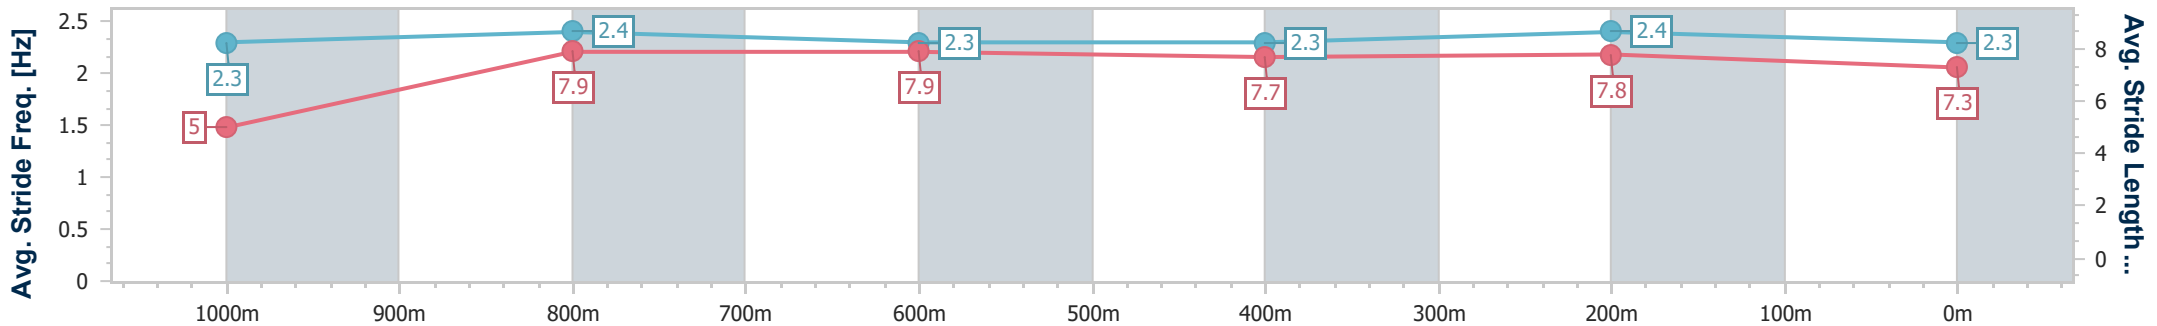

Horse/Jockey Name	Mister Larrabee
Final Rank	10
Fastest Section Time (Section)	0:09.47 (Overall)
Top Speed [km/h] (Section)	69.9 (1000m)
Race State	Finished

Doomben QLD Professional
Race 3: XXXX COUNTRY STAMPEDE (FINAL) NO METRO WINS
LAST 2 YEARS - 1110m
02 December 2023 - 13:13
Track Rating: Soft 7, Weather: Fine, Rail Position: +1m Entire

BRISBANE
RACING CLUB

Section	Overall	1000m	800m	600m	400m	200m
Section Times	1:05.13 [10] (0:09.47)	0:55.66 [16] (0:10.64)	0:45.02 [16] (0:10.92)	0:34.10 [16] (0:11.14)	0:22.96 [16] (0:11.02)	0:11.94 [14] (0:11.94)
Average Speed [km/h]	41.9	67.8	66.0	64.7	65.9	60.2
Top Speed [km/h]	65.5	69.9	67.1	66.0	67.0	65.0
Avg. Dist. to Rail [m]	2.8	1.5	0.4	0.6	4.5	7.2
Avg. Stride Freq. [Hz]	2.3	2.4	2.3	2.3	2.4	2.3
Avg. Stride Length [m]	5.0	7.9	7.9	7.7	7.8	7.3

- [ ] Ranking at each section and finish
- -.-.- No data available at this section
- NA No data available