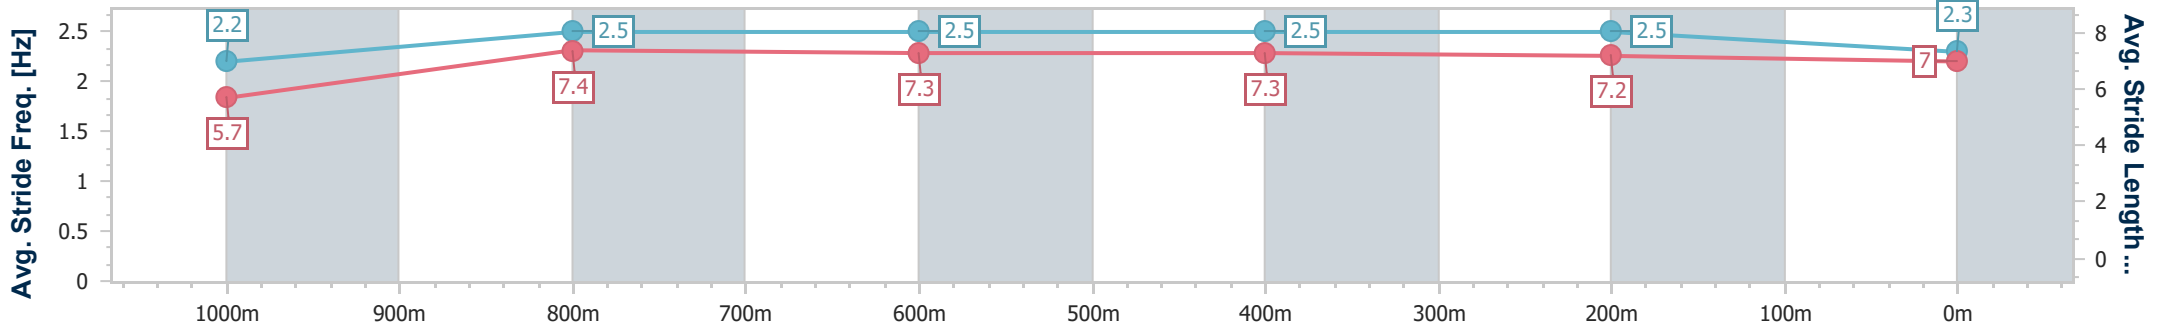

Horse/Jockey Name	Kalashnikov
Final Rank	8
Fastest Section Time (Section)	0:08.55 (Overall)
Top Speed [km/h] (Section)	68.1 (1000m)
Race State	Finished

Doomben QLD Professional
Race 3: XXXX COUNTRY STAMPEDE (FINAL) NO METRO WINS
LAST 2 YEARS - 1110m
02 December 2023 - 13:13
Track Rating: Soft 7, Weather: Fine, Rail Position: +1m Entire

BRISBANE
RACING CLUB

Section	Overall	1000m	800m	600m	400m	200m
Section Times	1:04.94 [8] (0:08.55)	0:56.39 [10] (0:10.74)	0:45.65 [8] (0:10.98)	0:34.67 [9] (0:11.24)	0:23.43 [10] (0:11.17)	0:12.26 [9] (0:12.26)
Average Speed [km/h]	46.4	66.9	65.9	64.6	64.4	58.6
Top Speed [km/h]	66.9	68.1	66.9	66.4	65.5	63.1
Avg. Dist. to Rail [m]	6.3	0.7	1.2	1.1	1.4	2.4
Avg. Stride Freq. [Hz]	2.2	2.5	2.5	2.5	2.5	2.3
Avg. Stride Length [m]	5.7	7.4	7.3	7.3	7.2	7.0

- [ ] Ranking at each section and finish
- -.-.- No data available at this section
- NA No data available