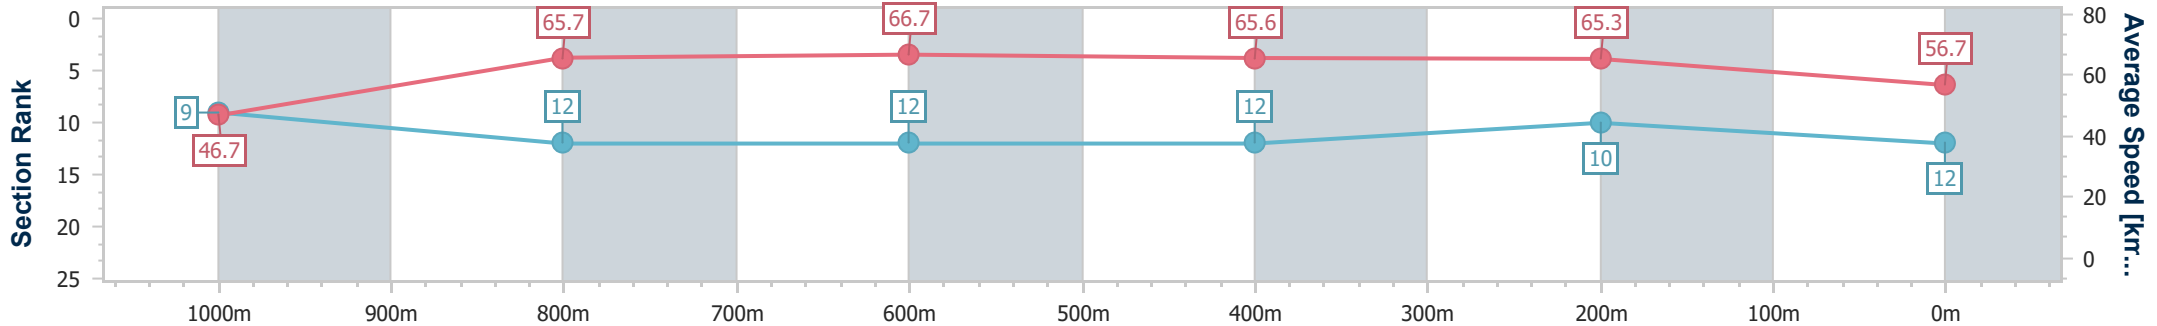

Horse/Jockey Name	Cochrane
Final Rank	12
Fastest Section Time (Section)	0:08.46 (Overall)
Top Speed [km/h] (Section)	68.0 (800m)
Race State	Finished

Doomben QLD Professional
Race 3: XXXX COUNTRY STAMPEDE (FINAL) NO METRO WINS
LAST 2 YEARS - 1110m
02 December 2023 - 13:13
Track Rating: Soft 7, Weather: Fine, Rail Position: +1m Entire

BRISBANE
RACING CLUB

Section	Overall	1000m	800m	600m	400m	200m
Section Times	1:05.41 [12] (0:08.46)	0:56.95 [9] (0:11.09)	0:45.86 [12] (0:10.90)	0:34.96 [12] (0:11.16)	0:23.80 [12] (0:11.11)	0:12.69 [10] (0:12.69)
Average Speed [km/h]	46.7	65.7	66.7	65.6	65.3	56.7
Top Speed [km/h]	63.7	67.4	68.0	67.3	67.1	62.5
Avg. Dist. to Rail [m]	9.8	3.3	2.2	2.7	5.0	6.1
Avg. Stride Freq. [Hz]	2.2	2.4	2.5	2.4	2.4	2.3
Avg. Stride Length [m]	5.8	7.5	7.6	7.5	7.5	6.9

- [ ] Ranking at each section and finish
- -.-.- No data available at this section
- NA No data available