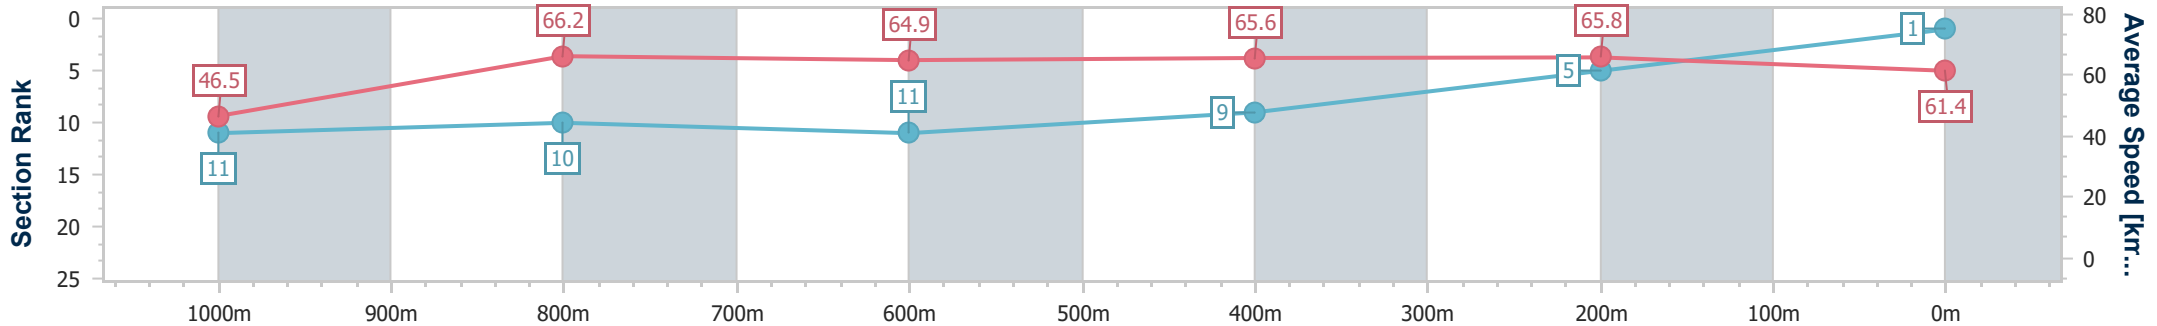

Horse/Jockey Name	Mahbaby
Final Rank	1
Fastest Section Time (Section)	0:08.55 (Overall)
Top Speed [km/h] (Section)	67.6 (1000m)
Race State	Finished

Doomben QLD Professional
Race 3: XXXX COUNTRY STAMPEDE (FINAL) NO METRO WINS
LAST 2 YEARS - 1110m
02 December 2023 - 13:13
Track Rating: Soft 7, Weather: Fine, Rail Position: +1m Entire

BRISBANE
RACING CLUB

Section	Overall	1000m	800m	600m	400m	200m
Section Times	1:04.02 [1] (0:08.55)	0:55.47 [11] (0:10.89)	0:44.58 [10] (0:10.98)	0:33.60 [11] (0:10.97)	0:22.63 [9] (0:10.89)	0:11.74 [5] (0:11.74)
Average Speed [km/h]	46.5	66.2	64.9	65.6	65.8	61.4
Top Speed [km/h]	65.6	67.6	65.9	66.5	66.8	65.0
Avg. Dist. to Rail [m]	3.1	0.3	1.4	0.5	0.6	0.4
Avg. Stride Freq. [Hz]	2.3	2.5	2.5	2.5	2.5	2.5
Avg. Stride Length [m]	5.4	7.2	7.3	7.3	7.2	6.9

- [ ] Ranking at each section and finish
- -.-.- No data available at this section
- NA No data available