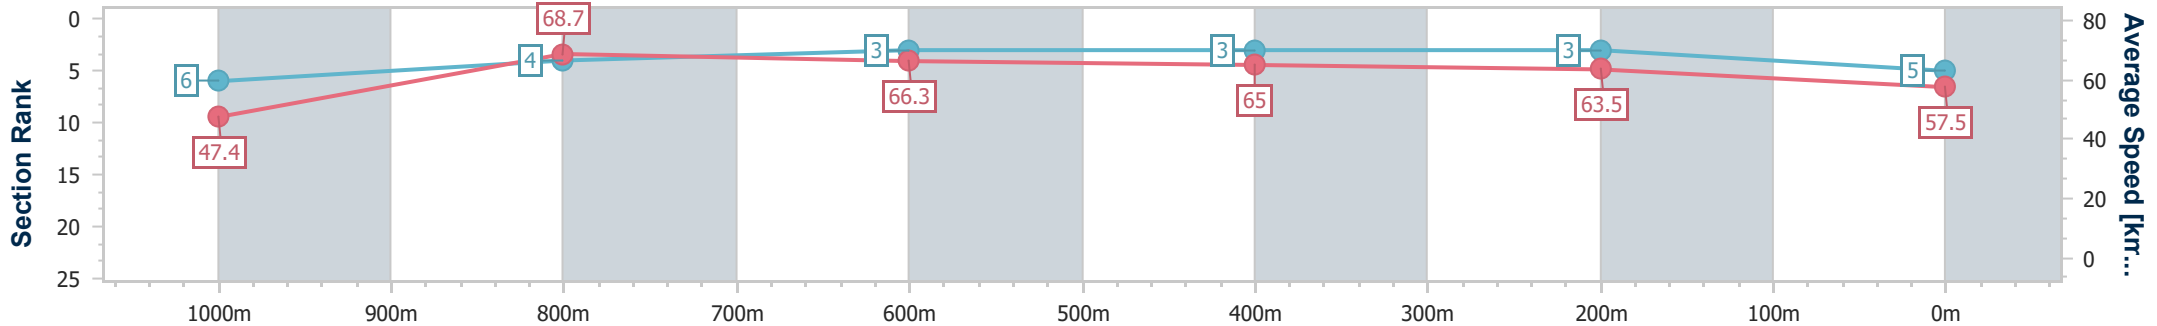

Horse/Jockey Name	Dollop
Final Rank	5
Fastest Section Time (Section)	0:08.30 (Overall)
Top Speed [km/h] (Section)	69.9 (1000m)
Race State	Finished

Doomben QLD Professional
Race 3: XXXX COUNTRY STAMPEDE (FINAL) NO METRO WINS
LAST 2 YEARS - 1110m
02 December 2023 - 13:13
Track Rating: Soft 7, Weather: Fine, Rail Position: +1m Entire

BRISBANE
RACING CLUB

Section	Overall	1000m	800m	600m	400m	200m
Section Times	1:04.67 [5] (0:08.30)	0:56.37 [6] (0:10.52)	0:45.85 [4] (0:10.82)	0:35.03 [3] (0:11.17)	0:23.86 [3] (0:11.33)	0:12.53 [3] (0:12.53)
Average Speed [km/h]	47.4	68.7	66.3	65.0	63.5	57.5
Top Speed [km/h]	66.2	69.9	67.8	66.5	65.0	61.4
Avg. Dist. to Rail [m]	3.2	0.6	0.5	0.8	1.4	3.4
Avg. Stride Freq. [Hz]	2.3	2.5	2.4	2.4	2.4	2.3
Avg. Stride Length [m]	5.5	7.7	7.7	7.6	7.4	6.9

- [ ] Ranking at each section and finish
- -.-.- No data available at this section
- NA No data available