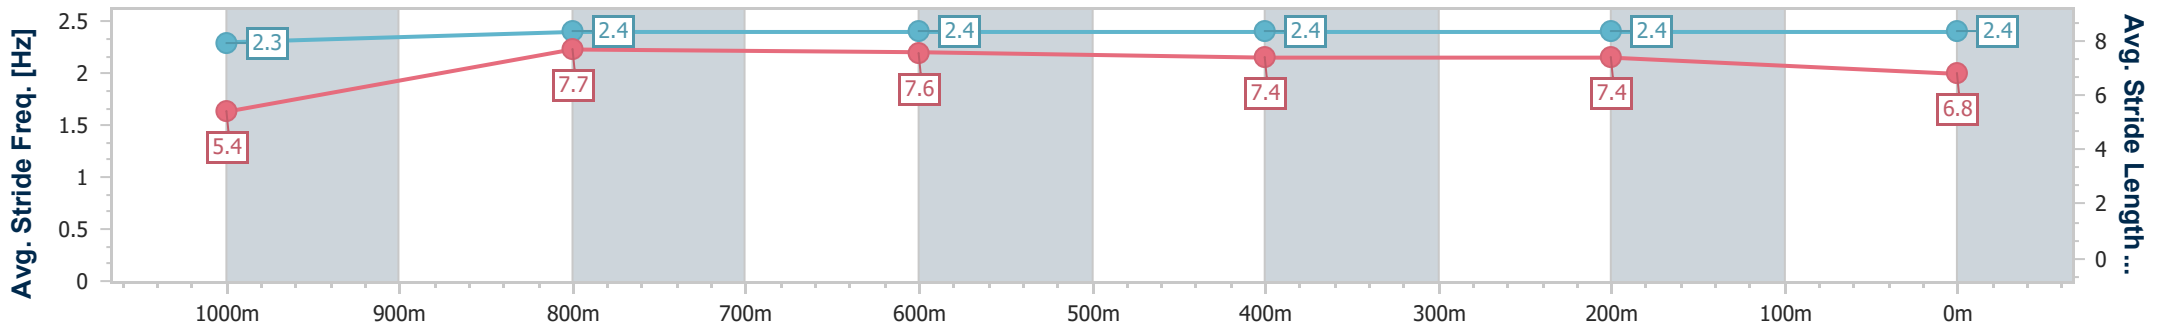

Horse/Jockey Name	Fanaar
Final Rank	15
Fastest Section Time (Section)	0:08.76 (Overall)
Top Speed [km/h] (Section)	67.9 (1000m)
Race State	Finished

Doomben QLD Professional
Race 3: XXXX COUNTRY STAMPEDE (FINAL) NO METRO WINS
LAST 2 YEARS - 1110m
02 December 2023 - 13:13
Track Rating: Soft 7, Weather: Fine, Rail Position: +1m Entire

BRISBANE
RACING CLUB

Section	Overall	1000m	800m	600m	400m	200m
Section Times	1:05.75 [15] (0:08.76)	0:56.99 [13] (0:10.85)	0:46.14 [13] (0:11.08)	0:35.06 [14] (0:11.32)	0:23.74 [14] (0:11.30)	0:12.44 [15] (0:12.44)
Average Speed [km/h]	45.1	66.4	65.4	64.5	63.9	57.9
Top Speed [km/h]	64.0	67.9	66.3	66.2	66.0	61.8
Avg. Dist. to Rail [m]	4.0	0.4	1.2	2.8	1.6	0.4
Avg. Stride Freq. [Hz]	2.3	2.4	2.4	2.4	2.4	2.4
Avg. Stride Length [m]	5.4	7.7	7.6	7.4	7.4	6.8

- [ ] Ranking at each section and finish
- -.-.- No data available at this section
- NA No data available