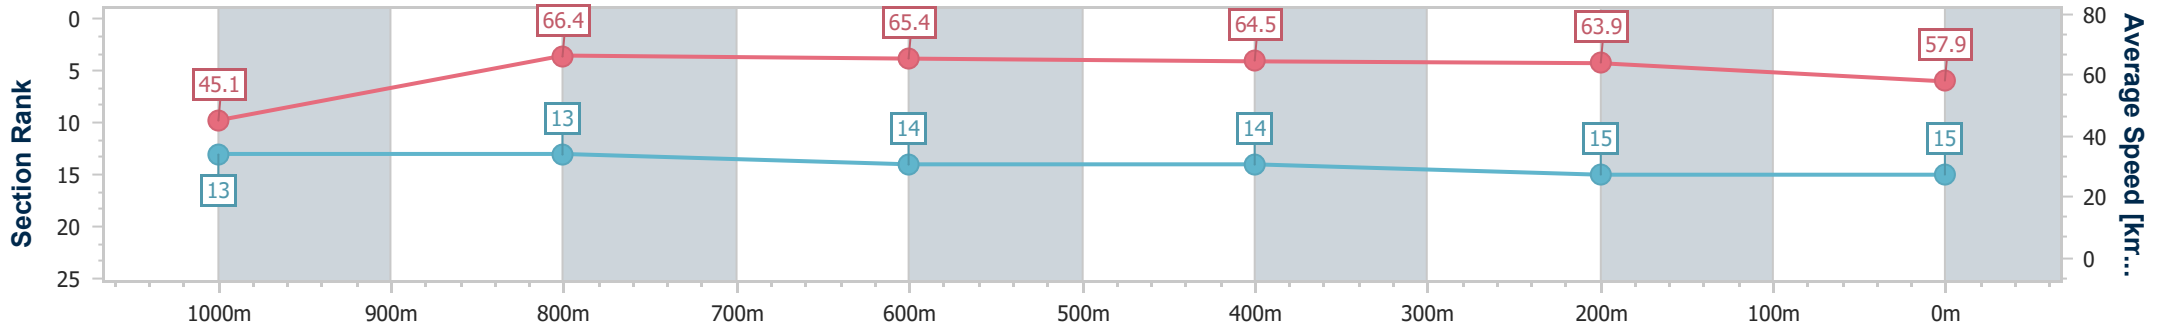

Horse/Jockey Name	Fanaar
Final Rank	15
Fastest Section Time (Section)	0:08.76 (Overall)
Top Speed [km/h] (Section)	67.9 (1000m)
Race State	Finished

Doomben QLD Professional
Race 3: XXXX COUNTRY STAMPEDE (FINAL) NO METRO WINS
LAST 2 YEARS - 1110m
02 December 2023 - 13:13
Track Rating: Soft 7, Weather: Fine, Rail Position: +1m Entire

BRISBANE
RACING CLUB

Section	Overall	1000m	800m	600m	400m	200m
Section Times	1:05.75 [15] (0:08.76)	0:56.99 [13] (0:10.85)	0:46.14 [13] (0:11.08)	0:35.06 [14] (0:11.32)	0:23.74 [14] (0:11.30)	0:12.44 [15] (0:12.44)
Average Speed [km/h]	45.1	66.4	65.4	64.5	63.9	57.9
Top Speed [km/h]	64.0	67.9	66.3	66.2	66.0	61.8
Avg. Dist. to Rail [m]	4.0	0.4	1.2	2.8	1.6	0.4
Avg. Stride Freq. [Hz]	2.3	2.4	2.4	2.4	2.4	2.4
Avg. Stride Length [m]	5.4	7.7	7.6	7.4	7.4	6.8

- [ ] Ranking at each section and finish
- -.-.- No data available at this section
- NA No data available