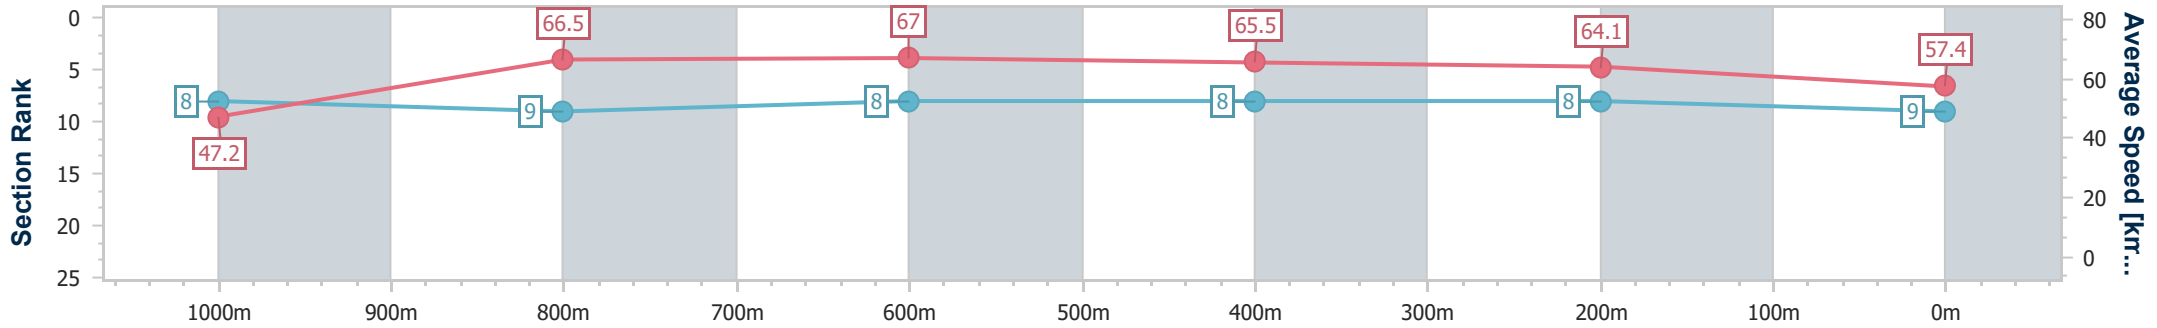

Horse/Jockey Name	Hallside Hammer
Final Rank	9
Fastest Section Time (Section)	0:08.39 (Overall)
Top Speed [km/h] (Section)	69.3 (1000m)
Race State	Finished

Doomben QLD Professional
Race 3: XXXX COUNTRY STAMPEDE (FINAL) NO METRO WINS
LAST 2 YEARS - 1110m
02 December 2023 - 13:13
Track Rating: Soft 7, Weather: Fine, Rail Position: +1m Entire

BRISBANE
RACING CLUB

Section	Overall	1000m	800m	600m	400m	200m
Section Times	1:05.09 [9] (0:08.39)	0:56.70 [8] (0:10.96)	0:45.74 [9] (0:10.88)	0:34.86 [8] (0:11.09)	0:23.77 [8] (0:11.26)	0:12.51 [8] (0:12.51)
Average Speed [km/h]	47.2	66.5	67.0	65.5	64.1	57.4
Top Speed [km/h]	64.6	69.3	68.7	66.8	66.0	62.0
Avg. Dist. to Rail [m]	13.9	5.4	2.2	1.0	3.9	6.8
Avg. Stride Freq. [Hz]	2.3	2.4	2.4	2.3	2.3	2.2
Avg. Stride Length [m]	5.5	7.7	7.8	7.8	7.6	7.2

- [ ] Ranking at each section and finish
- -.-.- No data available at this section
- NA No data available