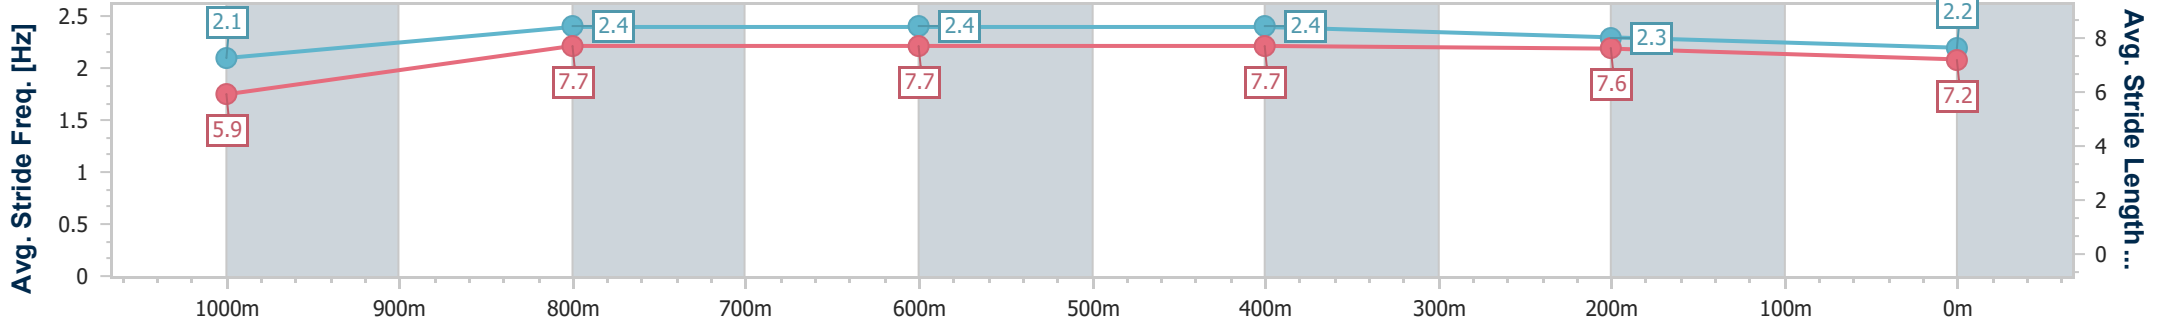

Horse/Jockey Name	Entrepreneurial
Final Rank	14
Fastest Section Time (Section)	0:08.77 (Overall)
Top Speed [km/h] (Section)	68.1 (1000m)
Race State	Finished

Doomben QLD Professional
Race 3: XXXX COUNTRY STAMPEDE (FINAL) NO METRO WINS
LAST 2 YEARS - 1110m
02 December 2023 - 13:13
Track Rating: Soft 7, Weather: Fine, Rail Position: +1m Entire

BRISBANE
RACING CLUB

Section	Overall	1000m	800m	600m	400m	200m
Section Times	1:05.71 [14] (0:08.77)	0:56.94 [14] (0:10.97)	0:45.97 [14] (0:10.94)	0:35.03 [13] (0:11.12)	0:23.91 [13] (0:11.36)	0:12.55 [13]
Average Speed [km/h]	45.4	66.2	66.5	65.5	63.7	57.4
Top Speed [km/h]	64.3	68.1	67.9	67.9	65.7	61.0
Avg. Dist. to Rail [m]	12.6	3.9	2.6	1.9	4.0	7.0
Avg. Stride Freq. [Hz]	2.1	2.4	2.4	2.4	2.3	2.2
Avg. Stride Length [m]	5.9	7.7	7.7	7.7	7.6	7.2

- [ ] Ranking at each section and finish
- -.-.- No data available at this section
- NA No data available