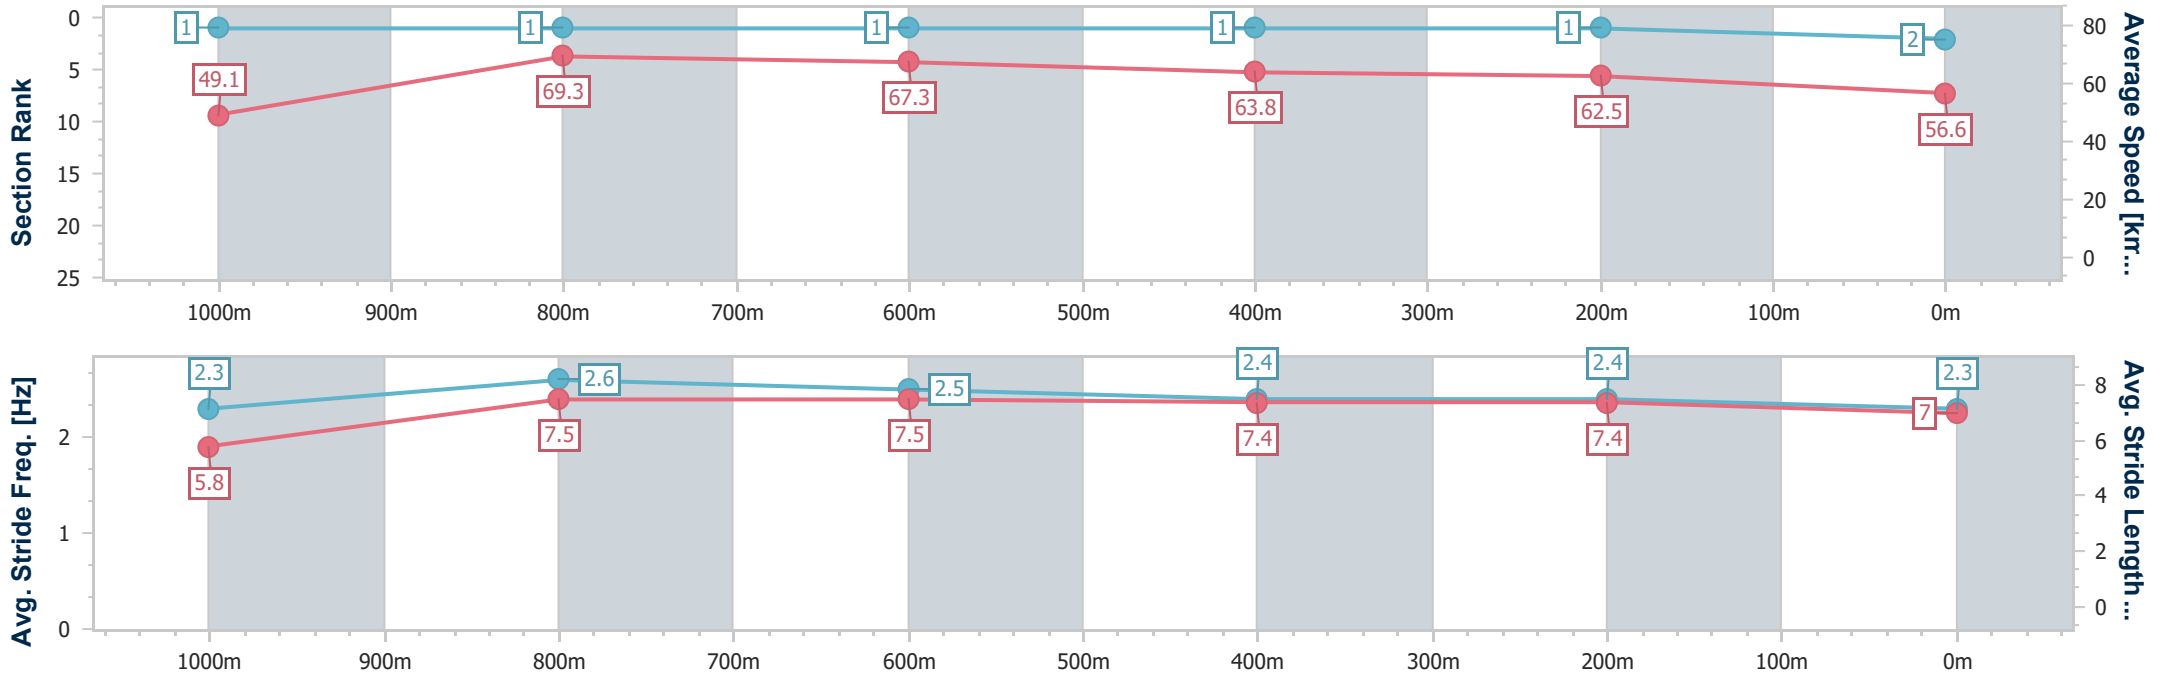

Horse/Jockey Name	I Am Fearless
Final Rank	2
Fastest Section Time (Section)	0:08.06 (Overall)
Top Speed [km/h] (Section)	71.0 (1000m)
Race State	Finished

Doomben QLD Professional
Race 3: XXXX COUNTRY STAMPEDE (FINAL) NO METRO WINS
LAST 2 YEARS - 1110m
02 December 2023 - 13:13
Track Rating: Soft 7, Weather: Fine, Rail Position: +1m Entire

BRISBANE
RACING CLUB

Section	Overall	1000m	800m	600m	400m	200m
Section Times	1:04.47 [2] (0:08.06)	0:56.41 [1] (0:10.35)	0:46.06 [1] (0:10.69)	0:35.37 [1] (0:11.23)	0:24.14 [1] (0:11.44)	0:12.70 [1] (0:12.70)
Average Speed [km/h]	49.1	69.3	67.3	63.8	62.5	56.6
Top Speed [km/h]	68.8	71.0	68.4	68.3	64.1	60.4
Avg. Dist. to Rail [m]	2.2	0.9	0.7	0.8	2.3	0.9
Avg. Stride Freq. [Hz]	2.3	2.6	2.5	2.4	2.4	2.3
Avg. Stride Length [m]	5.8	7.5	7.5	7.4	7.4	7.0

- [ ] Ranking at each section and finish
- -.-.- No data available at this section
- NA No data available