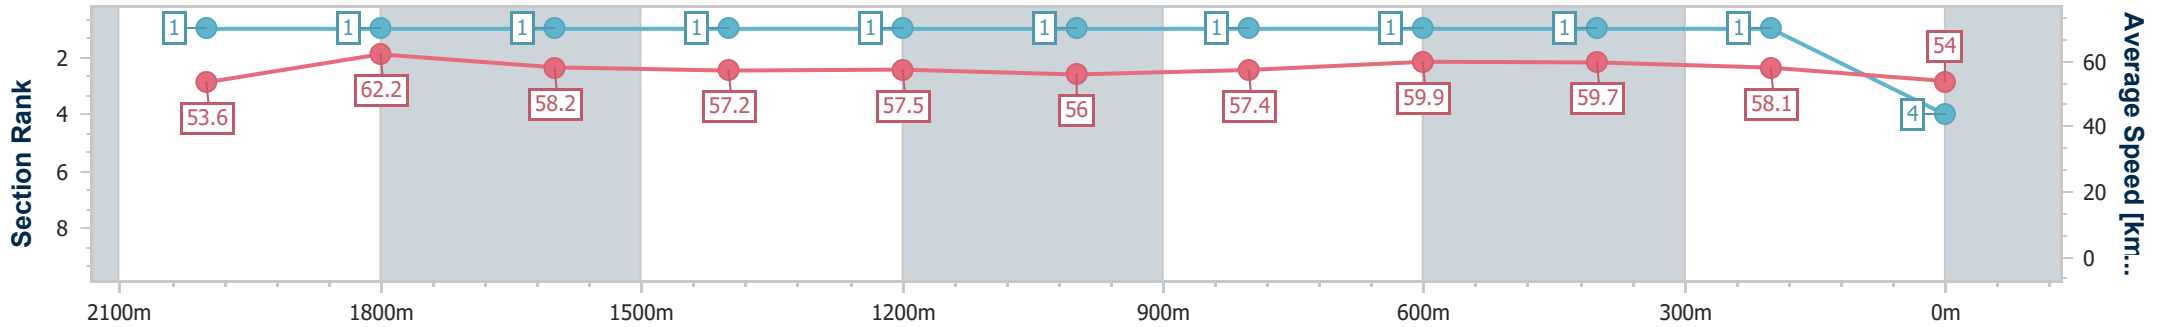

Sunshine Coast QLD Professional

Race 2: James Home Services SC BM65 Handicap - 2200m

03 December 2023 - 14:04

Track Rating: Soft 6, Weather: Scattered Clouds, Rail Position: +5m Entire

Section	Overall	2000m	1800m	1600m	1400m	1200m	1000m	800m	600m	400m	200m
Section Times	2:20.03 [4] (0:13.43)	2:06.60 [1] (0:11.78)	1:54.82 [1] (0:12.79)	1:42.03 [1] (0:12.89)	1:29.14 [1] (0:12.74)	1:16.40 [1] (0:12.94)	1:03.46 [1] (0:12.81)	0:50.65 [1] (0:12.51)	0:38.14 [1] (0:12.43)	0:25.71 [1] (0:12.37)	0:13.34 [1] (0:13.34)
Average Speed [km/h]	53.6	62.2	58.2	57.2	57.5	56.0	57.4	59.9	59.7	58.1	54.0
Top Speed [km/h]	63.2	63.6	59.6	58.3	58.6	56.7	58.7	60.8	60.8	59.2	56.8
Avg. Dist. to Rail [m]	9.8	5.0	5.3	7.1	7.5	7.5	7.3	6.8	5.7	6.4	8.3
Avg. Stride Freq. [Hz]	2.3	2.3	2.2	2.2	2.2	2.1	2.2	2.2	2.3	2.3	2.2
Avg. Stride Length [m]	6.4	7.6	7.4	7.4	7.3	7.2	7.4	7.4	7.2	7.0	6.8

- [ ] Ranking at each section and finish
- .-.- No data available at this section
- NA No data available

Horse/Jockey Name	Lets Torque A Deel
Final Rank	5
Fastest Section Time (Section)	0:12.08 (400m)
Top Speed [km/h] (Section)	61.7 (2000m)
Race State	Finished