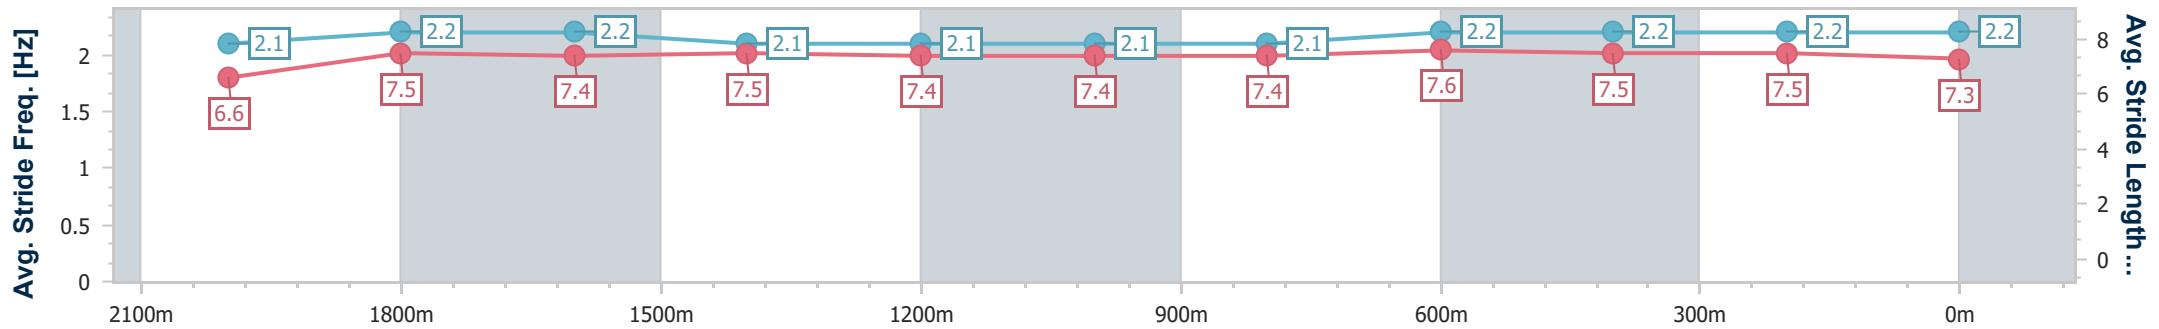

### Sunshine Coast QLD Professional

Race 2: James Home Services SC BM65 Handicap - 2200m

03 December 2023 - 14:04

Track Rating: Soft 6, Weather: Scattered Clouds, Rail Position: +5m Entire

Section	Overall	2000m	1800m	1600m	1400m	1200m	1000m	800m	600m	400m	200m
Section Times	2:19.40 [1] (0:13.96)	2:05.44 [7] (0:12.17)	1:53.27 [6] (0:12.96)	1:40.31 [7] (0:12.75)	1:27.56 [8] (0:12.64)	1:14.92 [8] (0:12.95)	1:01.97 [8] (0:12.95)	0:49.02 [8] (0:12.39)	0:36.63 [7] (0:12.24)	0:24.39 [8] (0:11.91)	0:12.48 [4] (0:12.48)
Average Speed [km/h]	51.5	60.2	57.1	57.8	57.9	56.1	56.6	60.3	60.9	60.7	57.5
Top Speed [km/h]	61.0	61.5	58.0	58.6	58.5	57.2	59.5	61.2	61.7	61.7	59.4
Avg. Dist. to Rail [m]	8.0	4.8	4.7	6.2	7.0	7.3	7.1	6.7	6.3	8.9	11.1
Avg. Stride Freq. [Hz]	2.1	2.2	2.2	2.1	2.1	2.1	2.1	2.2	2.2	2.2	2.2
Avg. Stride Length [m]	6.6	7.5	7.4	7.5	7.4	7.4	7.4	7.6	7.5	7.5	7.3