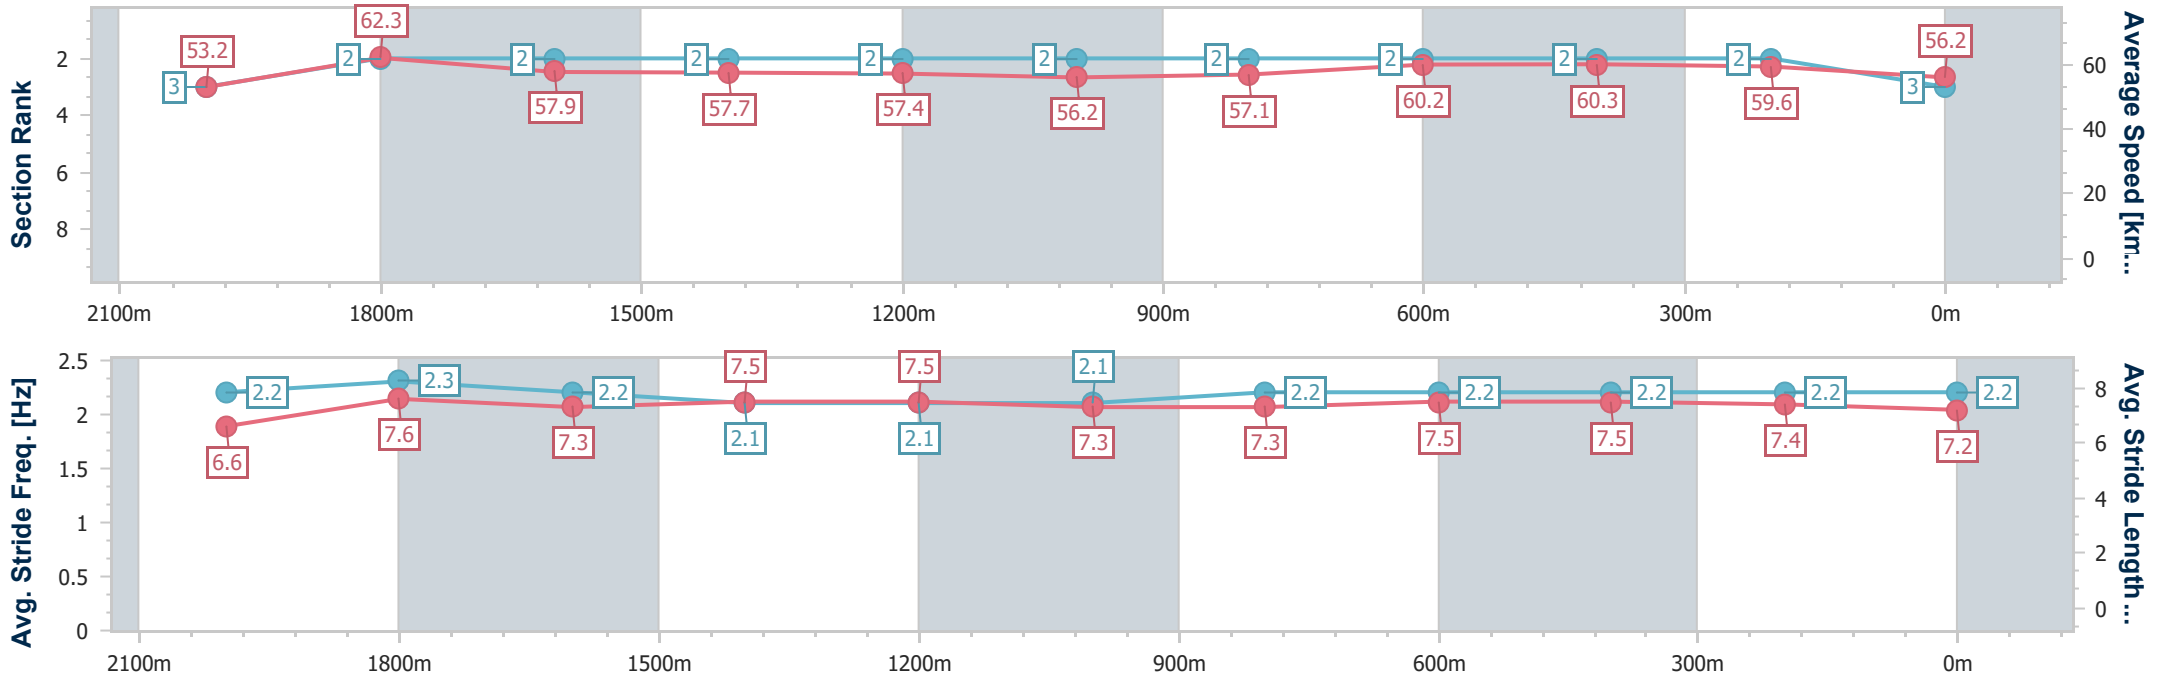

### Sunshine Coast QLD Professional

Race 2: James Home Services SC BM65 Handicap - 2200m

03 December 2023 - 14:04

Track Rating: Soft 6, Weather: Scattered Clouds, Rail Position: +5m Entire

Section	Overall	2000m	1800m	1600m	1400m	1200m	1000m	800m	600m	400m	200m
Section Times	2:19.51 [3] (0:13.51)	2:06.00 [3] (0:11.87)	1:54.13 [2] (0:12.91)	1:41.22 [2] (0:12.76)	1:28.46 [2] (0:12.74)	1:15.72 [2] (0:12.91)	1:02.81 [2] (0:12.82)	0:49.99 [2] (0:12.57)	0:37.42 [2] (0:12.52)	0:24.90 [2] (0:12.10)	0:12.80 [2] (0:12.80)
Average Speed [km/h]	53.2	62.3	57.9	57.7	57.4	56.2	57.1	60.2	60.3	59.6	56.2
Top Speed [km/h]	63.0	63.8	59.5	58.6	58.2	56.7	59.0	60.8	61.2	61.2	58.3
Avg. Dist. to Rail [m]	13.0	8.3	6.2	6.2	7.1	7.0	7.0	8.2	8.4	8.0	9.5
Avg. Stride Freq. [Hz]	2.2	2.3	2.2	2.1	2.1	2.1	2.2	2.2	2.2	2.2	2.2
Avg. Stride Length [m]	6.6	7.6	7.3	7.5	7.5	7.3	7.3	7.5	7.5	7.4	7.2

- [ ] Ranking at each section and finish
- .-.- No data available at this section
- NA No data available

Horse/Jockey Name	Big Ticket Boy
Final Rank	4
Fastest Section Time (Section)	0:11.78 (2000m)
Top Speed [km/h] (Section)	63.6 (2000m)
Race State	Finished