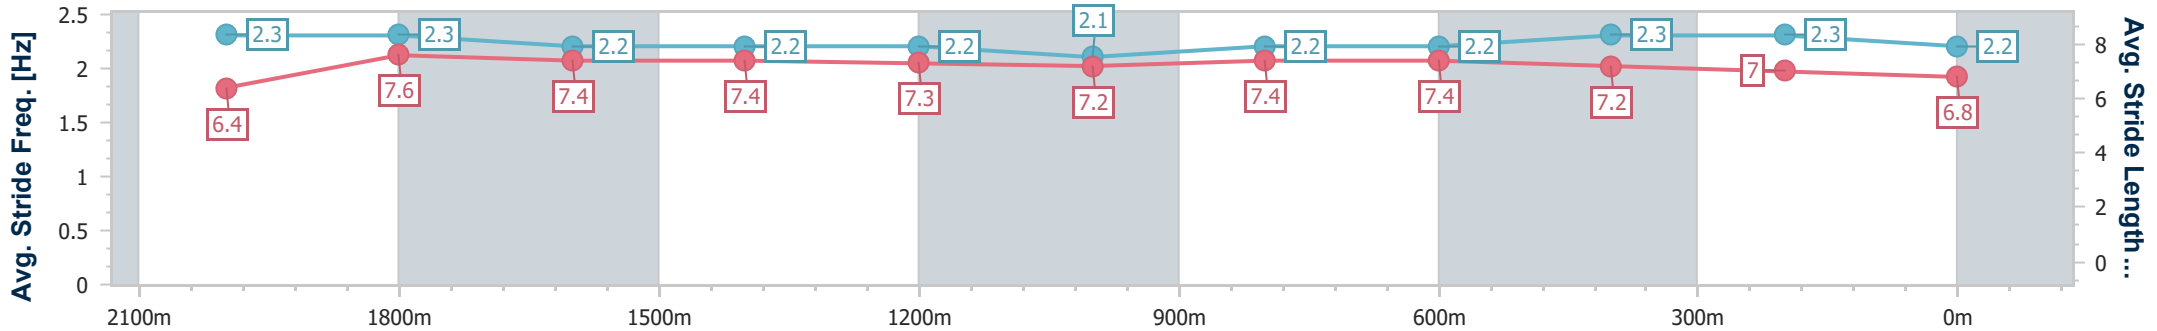

Sunshine Coast QLD Professional

Race 2: James Home Services SC BM65 Handicap - 2200m

03 December 2023 - 14:04

Track Rating: Soft 6, Weather: Scattered Clouds, Rail Position: +5m Entire

Section	Overall	2000m	1800m	1600m	1400m	1200m	1000m	800m	600m	400m	200m
Section Times	2:20.03 [4] (0:13.43)	2:06.60 [1] (0:11.78)	1:54.82 [1] (0:12.79)	1:42.03 [1] (0:12.89)	1:29.14 [1] (0:12.74)	1:16.40 [1] (0:12.94)	1:03.46 [1] (0:12.81)	0:50.65 [1] (0:12.51)	0:38.14 [1] (0:12.43)	0:25.71 [1] (0:12.37)	0:13.34 [1] (0:13.34)
Average Speed [km/h]	53.6	62.2	58.2	57.2	57.5	56.0	57.4	59.9	59.7	58.1	54.0
Top Speed [km/h]	63.2	63.6	59.6	58.3	58.6	56.7	58.7	60.8	60.8	59.2	56.8
Avg. Dist. to Rail [m]	9.8	5.0	5.3	7.1	7.5	7.5	7.3	6.8	5.7	6.4	8.3
Avg. Stride Freq. [Hz]	2.3	2.3	2.2	2.2	2.2	2.1	2.2	2.2	2.3	2.3	2.2
Avg. Stride Length [m]	6.4	7.6	7.4	7.4	7.3	7.2	7.4	7.4	7.2	7.0	6.8

- [ ] Ranking at each section and finish
- .-.- No data available at this section
- NA No data available

Horse/Jockey Name	Lets Torque A Deel
Final Rank	5
Fastest Section Time (Section)	0:12.08 (400m)
Top Speed [km/h] (Section)	61.7 (2000m)
Race State	Finished