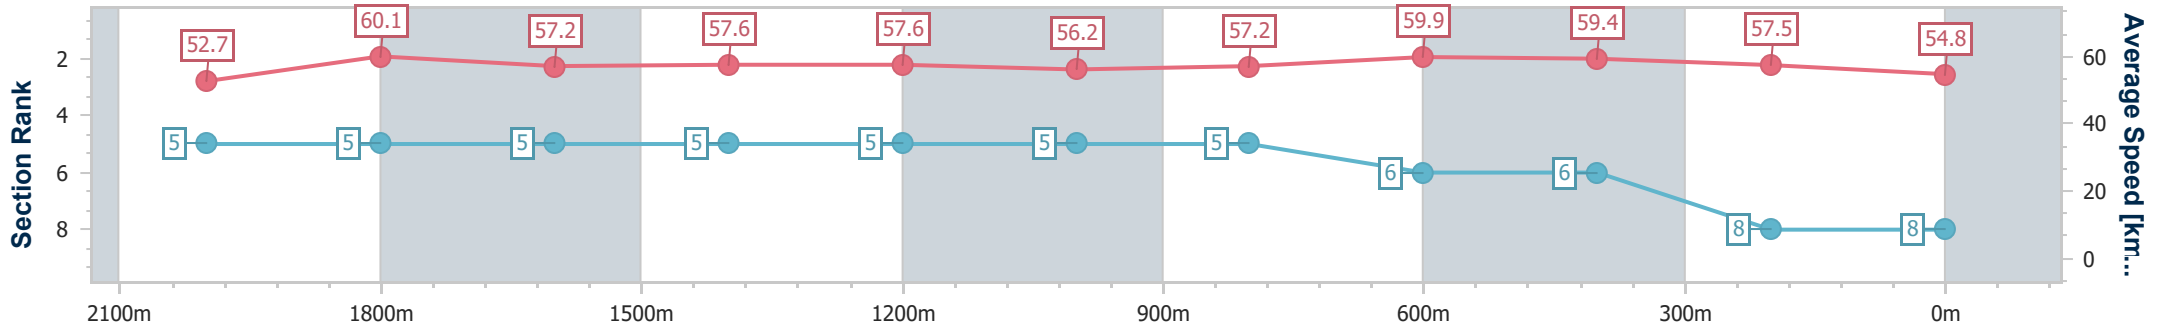

### Sunshine Coast QLD Professional

Race 2: James Home Services SC BM65 Handicap - 2200m

03 December 2023 - 14:04

Track Rating: Soft 6, Weather: Scattered Clouds, Rail Position: +5m Entire

Section	Overall	2000m	1800m	1600m	1400m	1200m	1000m	800m	600m	400m	200m
Section Times	2:20.63 [8] (0:13.69)	2:06.94 [5] (0:12.15)	1:54.79 [5] (0:12.97)	1:41.82 [5] (0:12.77)	1:29.05 [5] (0:12.70)	1:16.35 [5] (0:12.95)	1:03.40 [5] (0:12.80)	0:50.60 [5] (0:12.44)	0:38.16 [6] (0:12.53)	0:25.63 [6] (0:12.52)	0:13.11 [8] (0:13.11)
Average Speed [km/h]	52.7	60.1	57.2	57.6	57.6	56.2	57.2	59.9	59.4	57.5	54.8
Top Speed [km/h]	61.0	61.1	58.2	58.3	58.4	56.6	59.2	61.6	60.6	58.8	56.5
Avg. Dist. to Rail [m]	6.3	4.7	5.1	6.3	7.1	7.3	7.1	6.3	5.4	6.8	7.2
Avg. Stride Freq. [Hz]	2.2	2.3	2.2	2.2	2.2	2.2	2.2	2.2	2.3	2.2	2.2
Avg. Stride Length [m]	6.6	7.3	7.2	7.3	7.3	7.2	7.3	7.4	7.3	7.2	7.0

- [ ] Ranking at each section and finish
- .-.- No data available at this section
- NA No data available

Horse/Jockey Name	Amber Blonde
Final Rank	9
Fastest Section Time (Section)	0:12.05 (2000m)
Top Speed [km/h] (Section)	63.2 (600m)
Race State	Finished