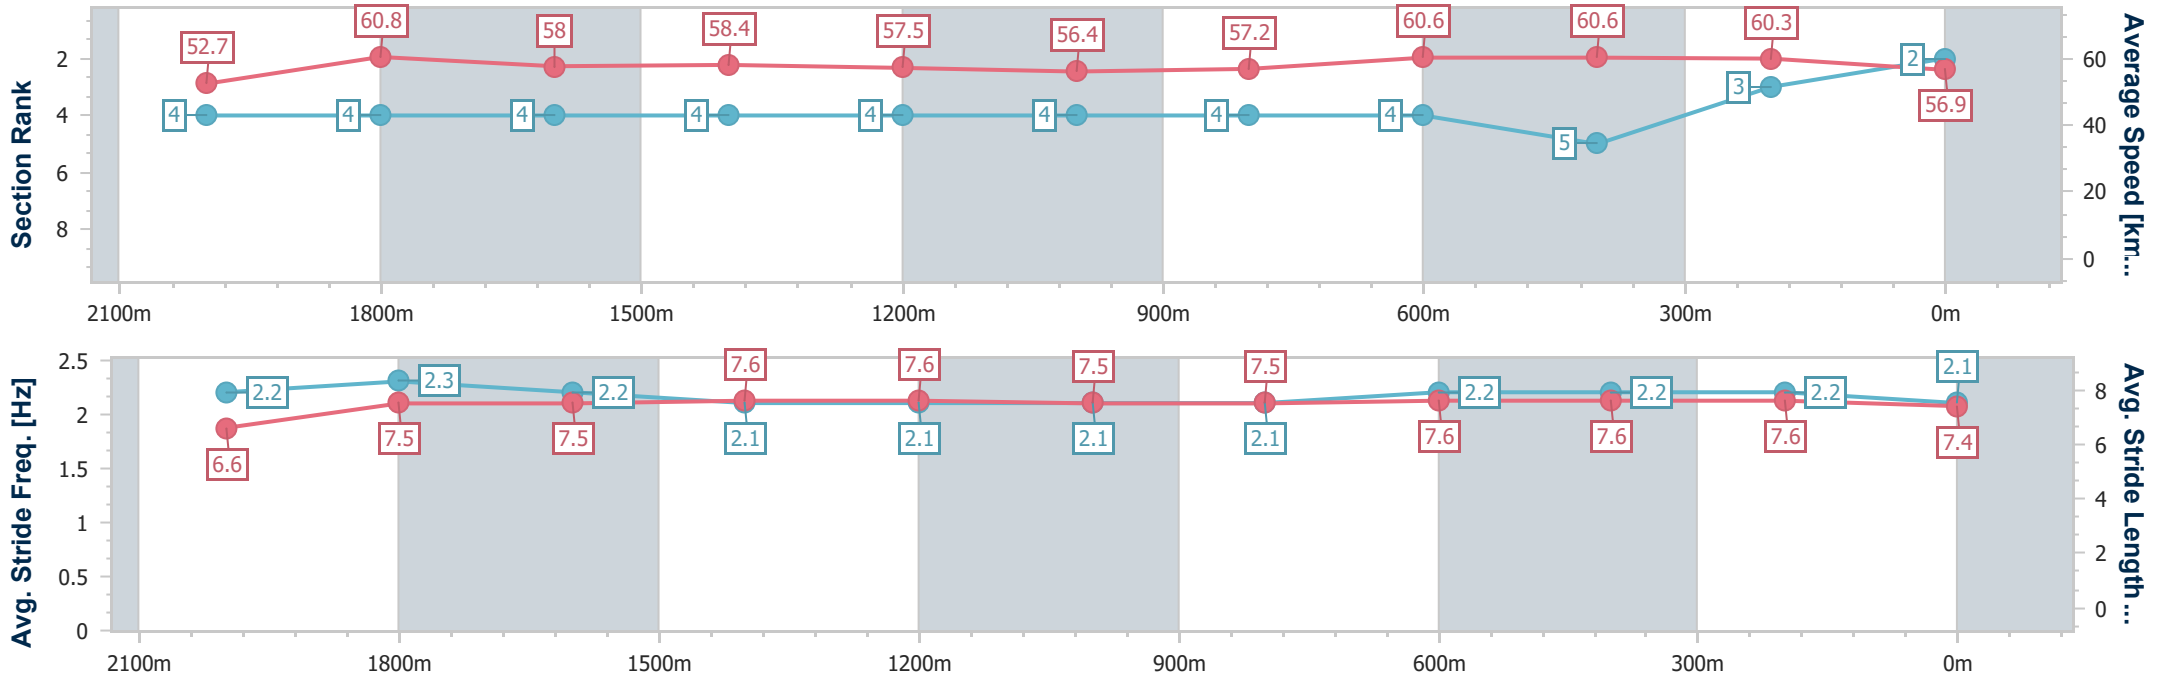

Sunshine Coast QLD Professional

Race 2: James Home Services SC BM65 Handicap - 2200m

03 December 2023 - 14:04

Track Rating: Soft 6, Weather: Scattered Clouds, Rail Position: +5m Entire

Section	Overall	2000m	1800m	1600m	1400m	1200m	1000m	800m	600m	400m	200m
Section Times	2:19.41 [2] (0:13.67)	2:05.74 [4] (0:12.11)	1:53.63 [4] (0:12.88)	1:40.75 [4] (0:12.74)	1:28.01 [4] (0:12.79)	1:15.22 [4] (0:12.88)	1:02.34 [4] (0:12.85)	0:49.49 [4] (0:12.41)	0:37.08 [4] (0:12.48)	0:24.60 [5] (0:11.95)	0:12.65 [3] (0:12.65)
Average Speed [km/h]	52.7	60.8	58.0	58.4	57.5	56.4	57.2	60.6	60.6	60.3	56.9
Top Speed [km/h]	61.8	61.4	59.5	58.9	58.5	57.4	59.7	62.0	61.9	61.2	59.1
Avg. Dist. to Rail [m]	7.6	6.0	6.7	8.6	9.7	9.0	8.2	7.7	8.1	8.6	10.1
Avg. Stride Freq. [Hz]	2.2	2.3	2.2	2.1	2.1	2.1	2.1	2.2	2.2	2.2	2.1
Avg. Stride Length [m]	6.6	7.5	7.5	7.6	7.6	7.5	7.5	7.6	7.6	7.6	7.4

- [ ] Ranking at each section and finish
- .-.- No data available at this section
- NA No data available

Horse/Jockey Name	Around The Buoy
Final Rank	3
Fastest Section Time (Section)	0:11.87 (2000m)
Top Speed [km/h] (Section)	63.8 (2000m)
Race State	Finished