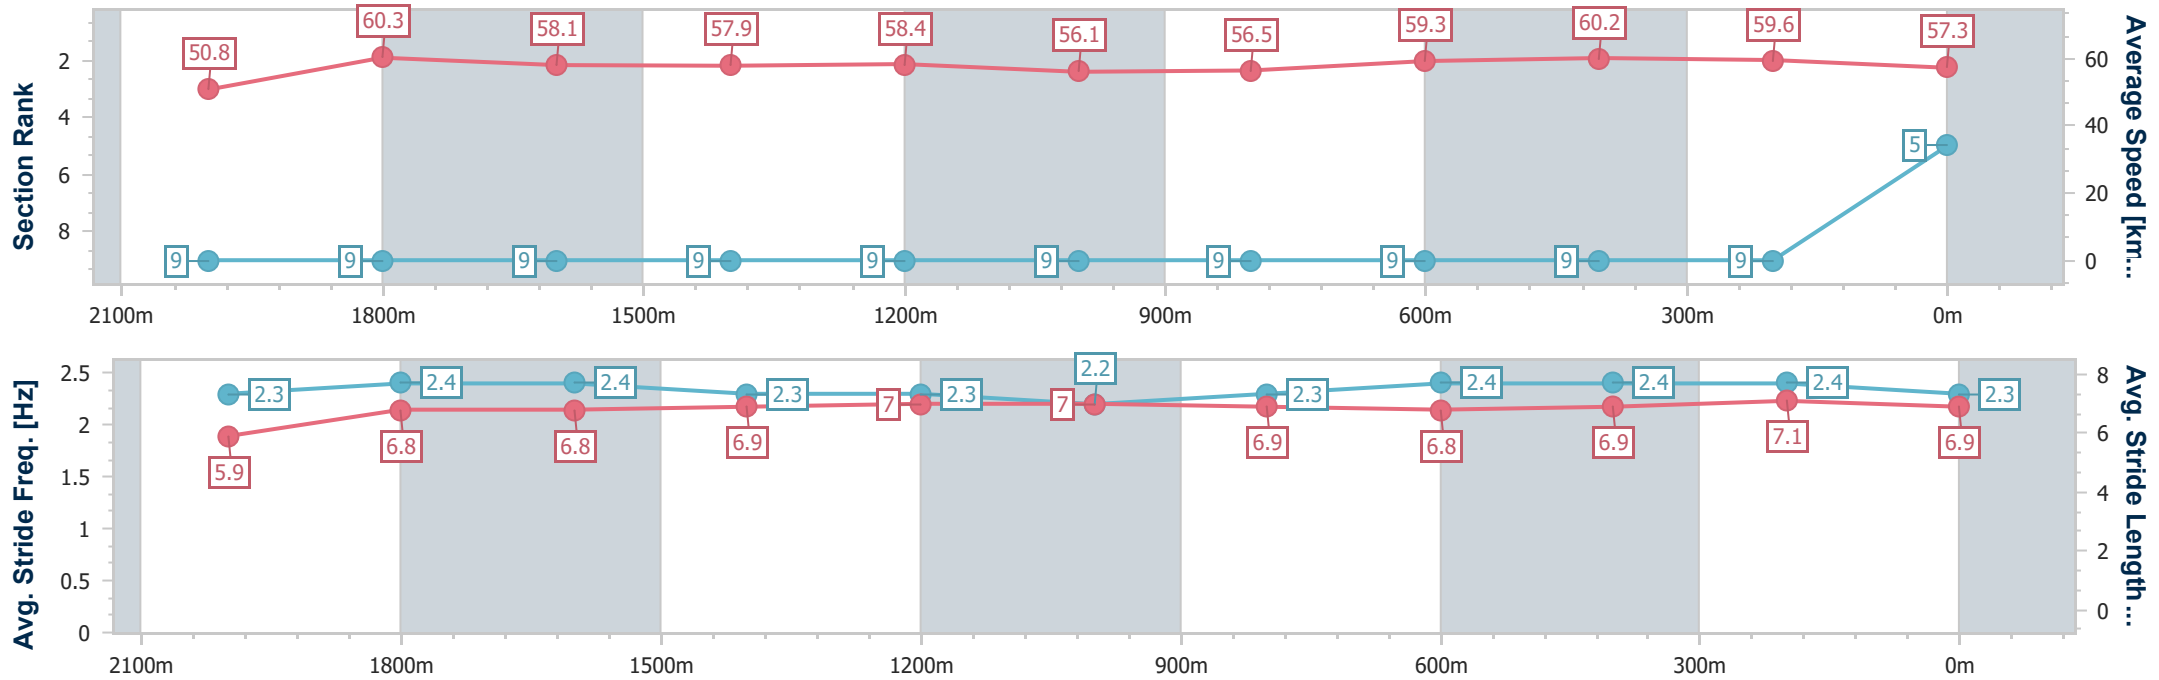

- [ ] Ranking at each section and finish
- .-.- No data available at this section
- NA No data available

Horse/Jockey Name	Lets Torque A Deel
Final Rank	5
Fastest Section Time (Section)	0:12.08 (400m)
Top Speed [km/h] (Section)	61.7 (2000m)
Race State	Finished

### Sunshine Coast QLD Professional

Race 2: James Home Services SC BM65 Handicap - 2200m

03 December 2023 - 14:04

Track Rating: Soft 6, Weather: Scattered Clouds, Rail Position: +5m Entire

Section	Overall	2000m	1800m	1600m	1400m	1200m	1000m	800m	600m	400m	200m
Section Times	2:20.34 [5] (0:14.20)	2:06.14 [9] (0:12.18)	1:53.96 [9] (0:12.97)	1:40.99 [9] (0:12.76)	1:28.23 [9] (0:12.54)	1:15.69 [9] (0:13.01)	1:02.68 [9] (0:12.98)	0:49.70 [9] (0:12.67)	0:37.03 [9] (0:12.40)	0:24.63 [9] (0:12.08)	0:12.55 [9] (0:12.55)
Average Speed [km/h]	50.8	60.3	58.1	57.9	58.4	56.1	56.5	59.3	60.2	59.6	57.3
Top Speed [km/h]	61.3	61.7	59.5	59.5	60.4	58.6	57.9	61.2	61.1	60.7	59.2
Avg. Dist. to Rail [m]	10.7	6.0	7.3	7.1	7.7	8.5	8.2	7.8	5.7	7.7	11.2
Avg. Stride Freq. [Hz]	2.3	2.4	2.4	2.3	2.3	2.2	2.3	2.4	2.4	2.4	2.3
Avg. Stride Length [m]	5.9	6.8	6.8	6.9	7.0	7.0	6.9	6.8	6.9	7.1	6.9

- [ ] Ranking at each section and finish
- .-.- No data available at this section
- NA No data available

Horse/Jockey Name	Torque Leica Star
Final Rank	6
Fastest Section Time (Section)	0:12.18 (400m)
Top Speed [km/h] (Section)	61.6 (600m)
Race State	Finished