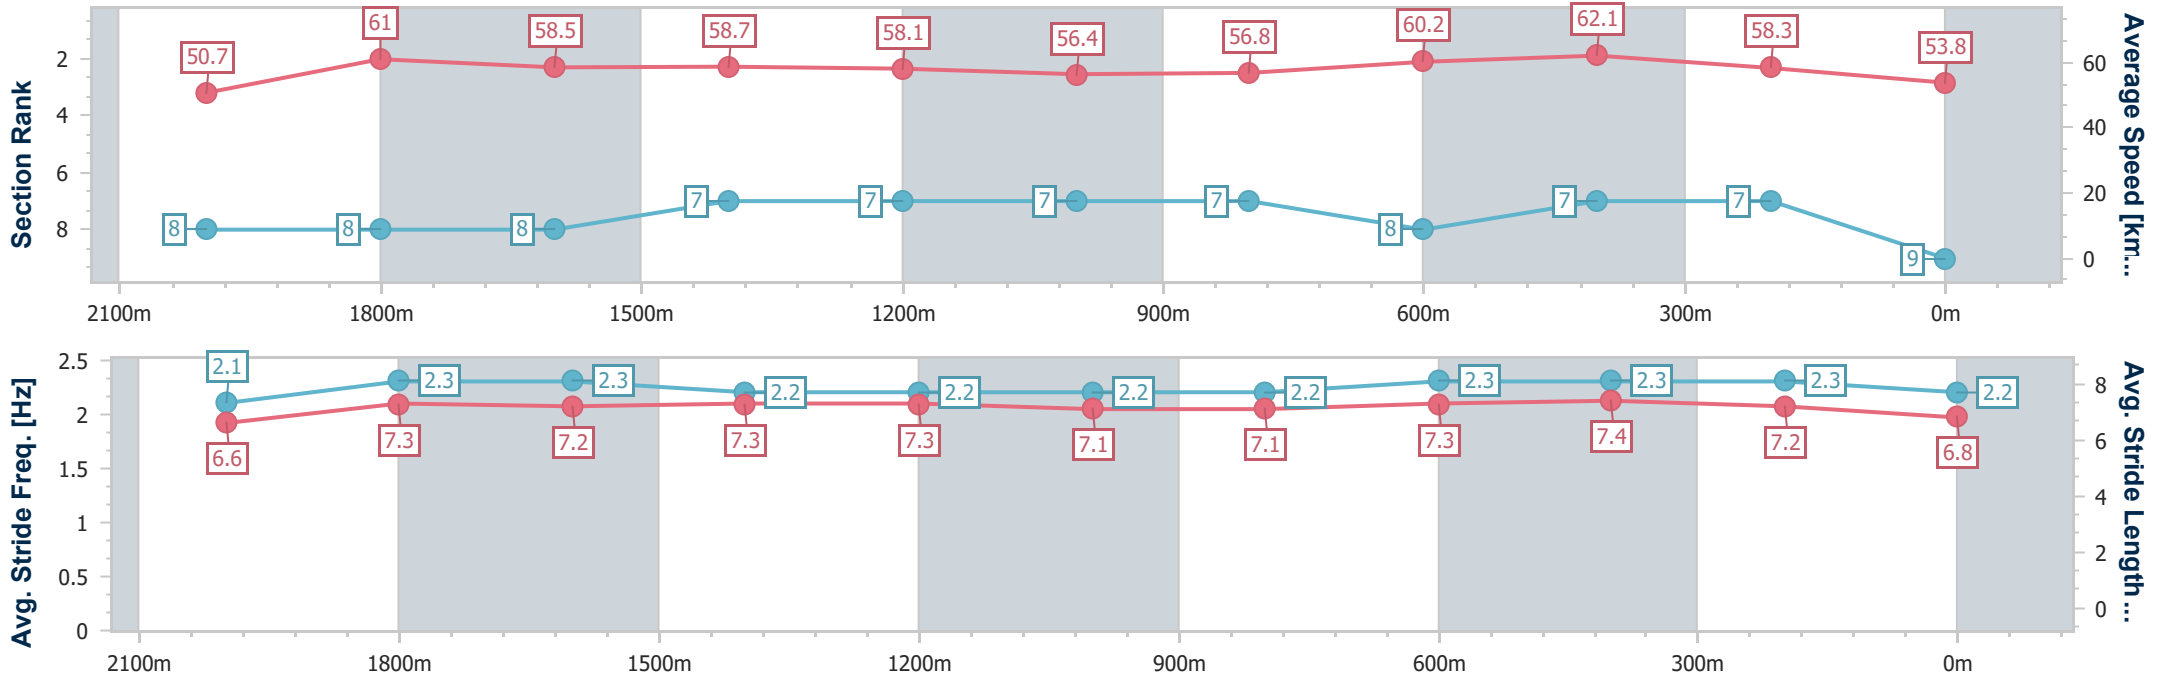

- [ ] Ranking at each section and finish
- .-.- No data available at this section
- NA No data available

Horse/Jockey Name	Amber Blonde
Final Rank	9
Fastest Section Time (Section)	0:12.05 (2000m)
Top Speed [km/h] (Section)	63.2 (600m)
Race State	Finished

Sunshine Coast QLD Professional

Race 2: James Home Services SC BM65 Handicap - 2200m

03 December 2023 - 14:04

Track Rating: Soft 6, Weather: Scattered Clouds, Rail Position: +5m Entire

Section	Overall	2000m	1800m	1600m	1400m	1200m	1000m	800m	600m	400m	200m		
Section Times	2:20.72 [9] (0:14.19)	2:06.53 [8] (0:12.05)	1:54.48 [8] (0:12.86)	1:41.62 [8] (0:12.71)	1:28.91 [7] (0:12.61)	1:16.30 [7] (0:12.93)	1:03.37 [7] (0:12.90)	0:50.47 [7] (0:12.54)	0:37.93 [8] (0:12.21)	0:25.72 [7] (0:12.36)	0:13.36 [7] (0:13.36)		
Average Speed [km/h]	50.7	61.0	58.5	58.7	58.1	56.4	56.8	60.2	62.1	58.3	53.8		
Top Speed [km/h]	61.5	62.1	59.3	59.2	58.9	57.2	58.7	61.9	63.2	60.6	56.7		
Avg. Dist. to Rail [m]	8.7	5.4	7.7	8.7	9.2	9.1	8.3	8.2	8.7	11.4	13.4		
Avg. Stride Freq. [Hz]	2.1	2.3	2.3	2.2	2.2	2.2	2.2	2.3	2.3	2.3	2.2		
Avg. Stride Length [m]	6.6	7.3	7.2	7.3	7.3	7.1	7.1	7.3	7.4	7.2	6.8		

- [ ] Ranking at each section and finish
- .-.- No data available at this section
- NA No data available