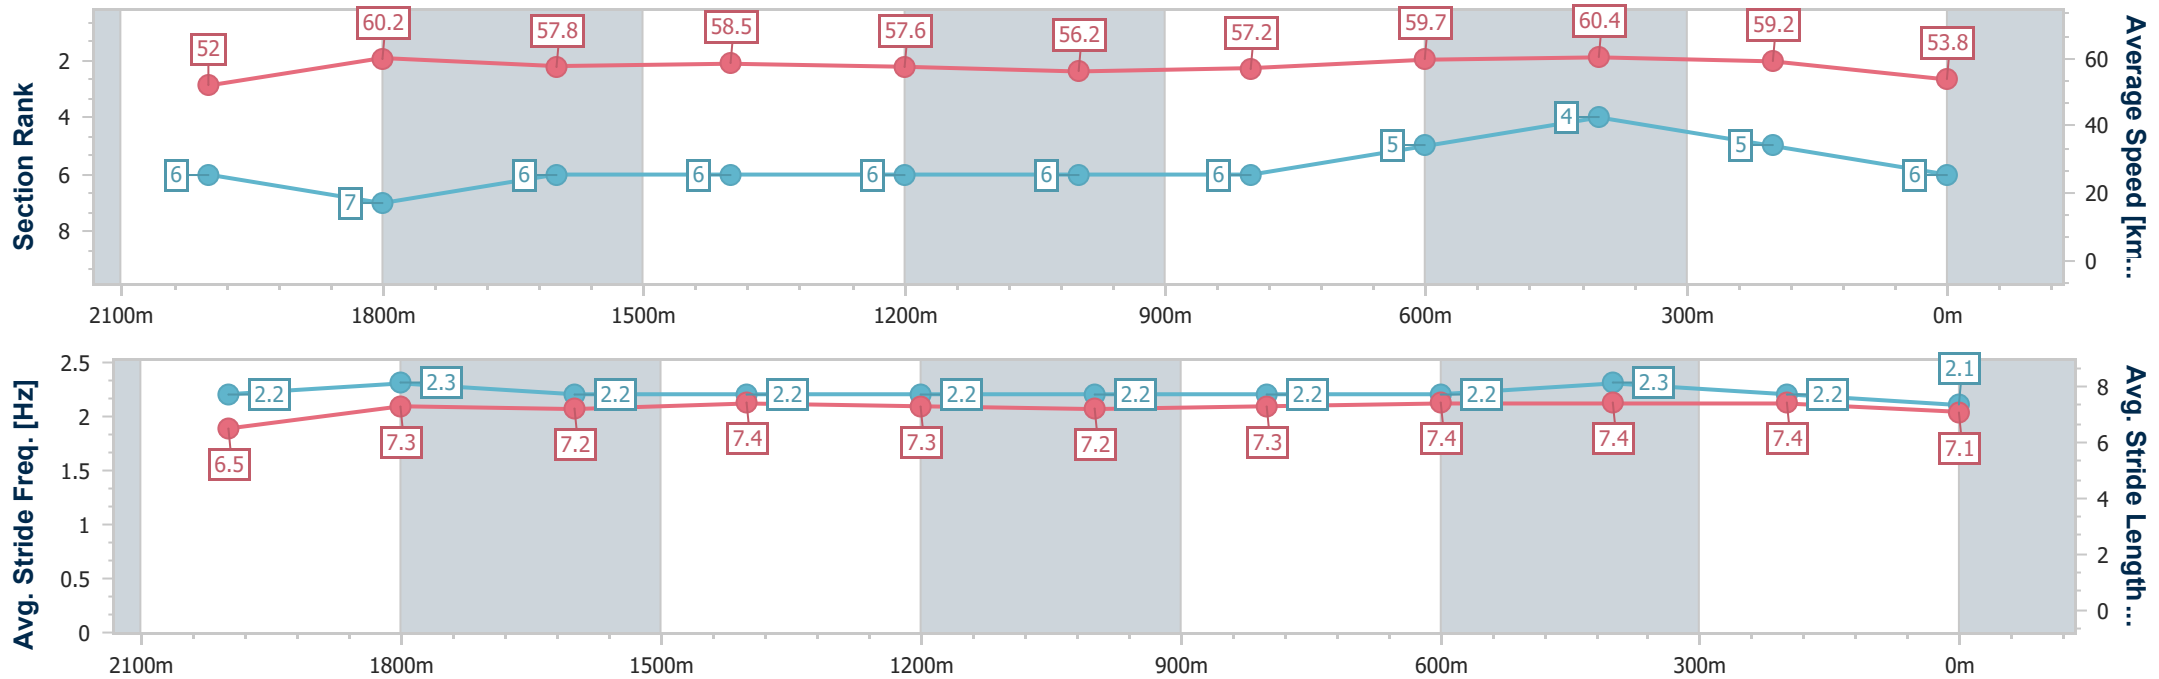

- [ ] Ranking at each section and finish
- .-.- No data available at this section
- NA No data available

Horse/Jockey Name	Torque Leica Star
Final Rank	6
Fastest Section Time (Section)	0:12.18 (400m)
Top Speed [km/h] (Section)	61.6 (600m)
Race State	Finished

### Sunshine Coast QLD Professional

Race 2: James Home Services SC BM65 Handicap - 2200m

03 December 2023 - 14:04

Track Rating: Soft 6, Weather: Scattered Clouds, Rail Position: +5m Entire

Section	Overall	2000m	1800m	1600m	1400m	1200m	1000m	800m	600m	400m	200m
Section Times	2:20.34 [6] (0:13.90)	2:06.44 [6] (0:12.24)	1:54.20 [7] (0:12.93)	1:41.27 [6] (0:12.62)	1:28.65 [6] (0:12.64)	1:16.01 [6] (0:12.94)	1:03.07 [6] (0:12.77)	0:50.30 [6] (0:12.41)	0:37.89 [5] (0:12.35)	0:25.54 [4] (0:12.18)	0:13.36 [5] (0:13.36)
Average Speed [km/h]	52.0	60.2	57.8	58.5	57.6	56.2	57.2	59.7	60.4	59.2	53.8
Top Speed [km/h]	61.0	61.3	59.6	59.3	58.7	56.9	59.4	60.9	61.6	60.3	56.9
Avg. Dist. to Rail [m]	12.6	7.2	6.4	5.6	6.6	6.7	6.2	5.3	5.7	6.8	8.0
Avg. Stride Freq. [Hz]	2.2	2.3	2.2	2.2	2.2	2.2	2.2	2.2	2.3	2.2	2.1
Avg. Stride Length [m]	6.5	7.3	7.2	7.4	7.3	7.2	7.3	7.4	7.4	7.4	7.1

- [ ] Ranking at each section and finish
- .-.- No data available at this section
- NA No data available

Horse/Jockey Name	Endless Mystery
Final Rank	7
Fastest Section Time (Section)	0:11.95 (2000m)
Top Speed [km/h] (Section)	63.3 (2000m)
Race State	Finished