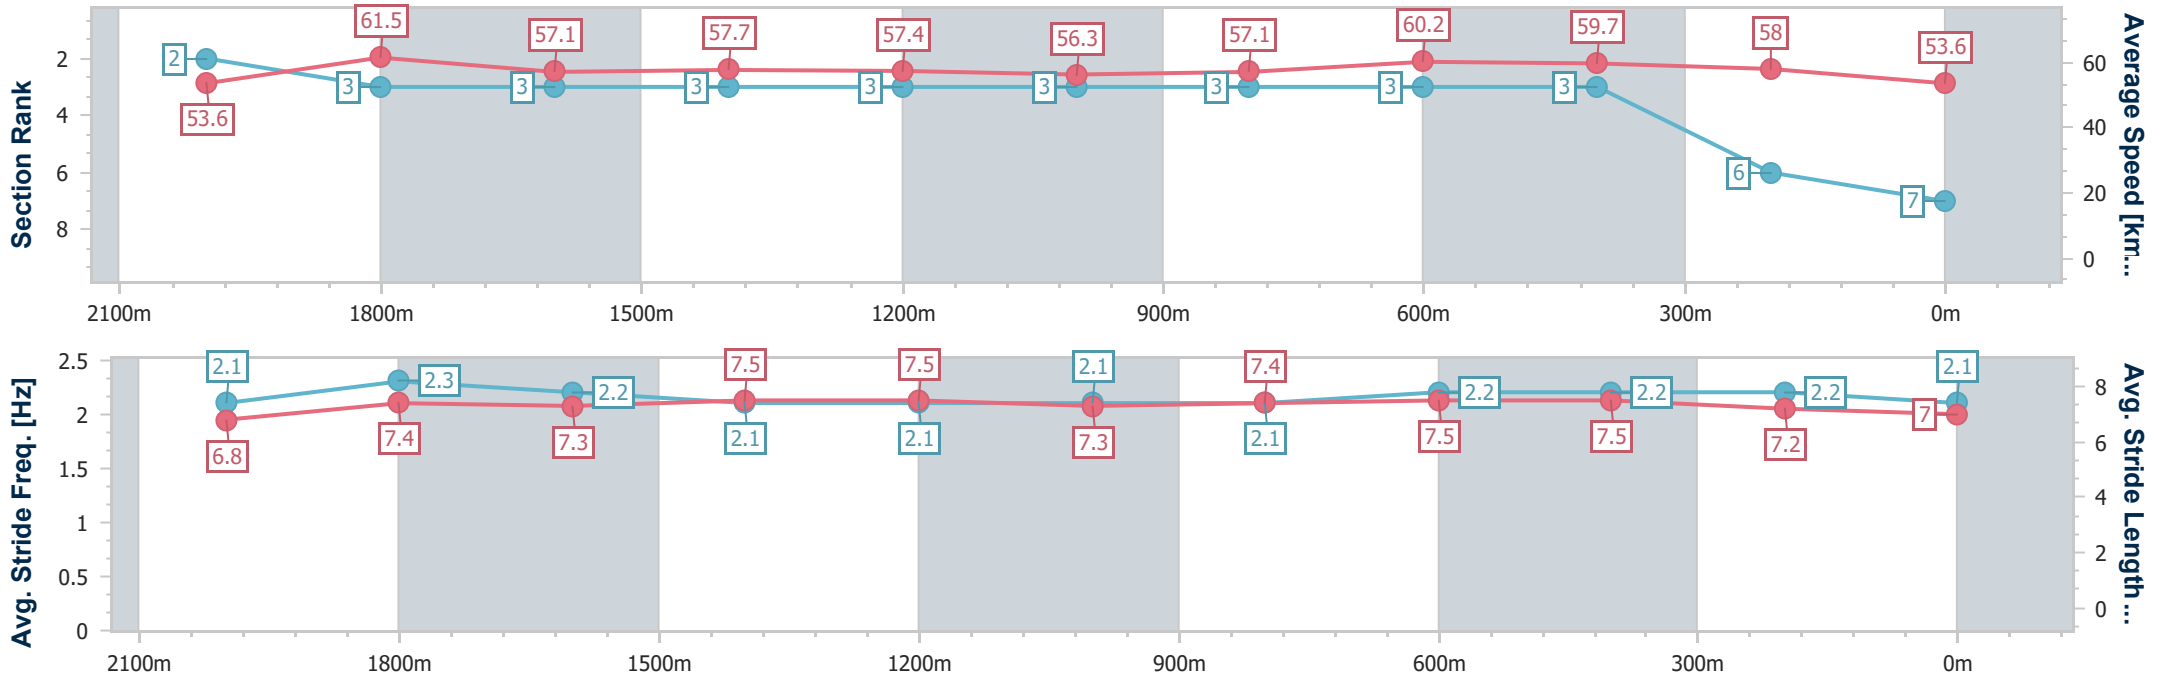

- [ ] Ranking at each section and finish
- .-.- No data available at this section
- NA No data available

Horse/Jockey Name	Endless Mystery
Final Rank	7
Fastest Section Time (Section)	0:11.95 (2000m)
Top Speed [km/h] (Section)	63.3 (2000m)
Race State	Finished

Sunshine Coast QLD Professional

Race 2: James Home Services SC BM65 Handicap - 2200m

03 December 2023 - 14:04

Track Rating: Soft 6, Weather: Scattered Clouds, Rail Position: +5m Entire

Section	Overall	2000m	1800m	1600m	1400m	1200m	1000m	800m	600m	400m	200m
Section Times	2:20.44 [7] (0:13.49)	2:06.95 [2] (0:11.95)	1:55.00 [3] (0:13.00)	1:42.00 [3] (0:12.83)	1:29.17 [3] (0:12.72)	1:16.45 [3] (0:12.94)	1:03.51 [3] (0:12.82)	0:50.69 [3] (0:12.45)	0:38.24 [3] (0:12.45)	0:25.79 [3] (0:12.38)	0:13.41 [6] (0:13.41)
Average Speed [km/h]	53.6	61.5	57.1	57.7	57.4	56.3	57.1	60.2	59.7	58.0	53.6
Top Speed [km/h]	63.3	63.3	59.1	58.1	58.1	56.7	59.1	61.2	61.3	59.3	56.9
Avg. Dist. to Rail [m]	12.0	7.0	5.6	6.9	7.3	7.4	7.1	6.7	5.6	5.9	6.7
Avg. Stride Freq. [Hz]	2.1	2.3	2.2	2.1	2.1	2.1	2.1	2.2	2.2	2.2	2.1
Avg. Stride Length [m]	6.8	7.4	7.3	7.5	7.5	7.3	7.4	7.5	7.5	7.2	7.0

- [ ] Ranking at each section and finish
- .-.- No data available at this section
- NA No data available

Horse/Jockey Name	Chief Command
Final Rank	8
Fastest Section Time (Section)	0:12.15 (2000m)
Top Speed [km/h] (Section)	61.6 (800m)
Race State	Finished