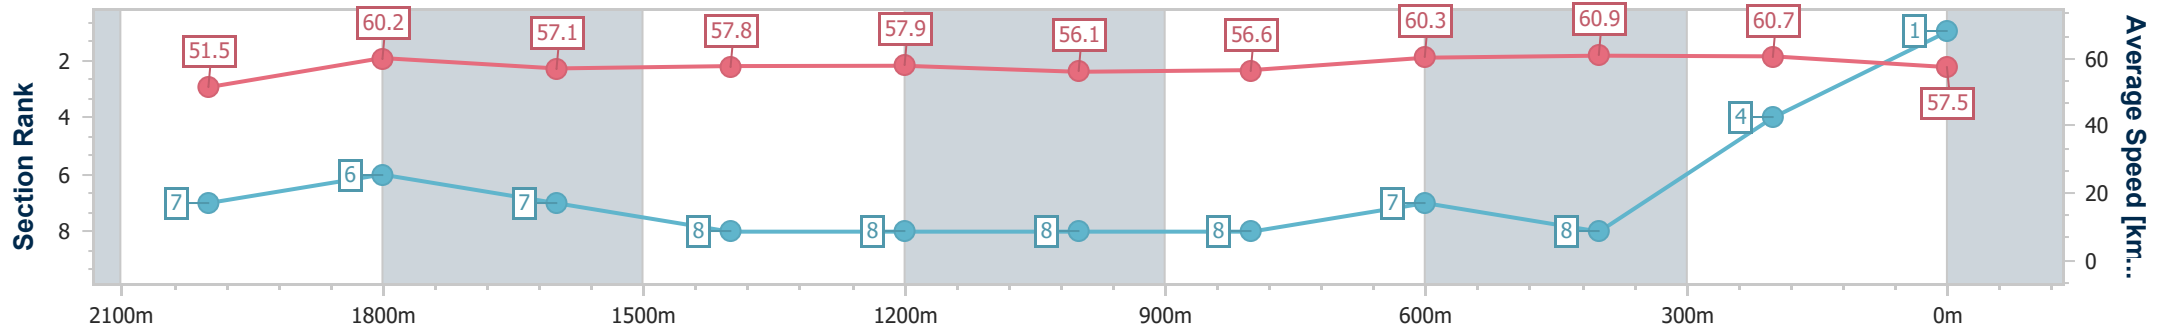

### Sunshine Coast QLD Professional

Race 2: James Home Services SC BM65 Handicap - 2200m

03 December 2023 - 14:04

Track Rating: Soft 6, Weather: Scattered Clouds, Rail Position: +5m Entire

Section	Overall	2000m	1800m	1600m	1400m	1200m	1000m	800m	600m	400m	200m
Section Times	2:19.40 [1] (0:13.96)	2:05.44 [7] (0:12.17)	1:53.27 [6] (0:12.96)	1:40.31 [7] (0:12.75)	1:27.56 [8] (0:12.64)	1:14.92 [8] (0:12.95)	1:01.97 [8] (0:12.95)	0:49.02 [8] (0:12.39)	0:36.63 [7] (0:12.24)	0:24.39 [8] (0:11.91)	0:12.48 [4] (0:12.48)
Average Speed [km/h]	51.5	60.2	57.1	57.8	57.9	56.1	56.6	60.3	60.9	60.7	57.5
Top Speed [km/h]	61.0	61.5	58.0	58.6	58.5	57.2	59.5	61.2	61.7	61.7	59.4
Avg. Dist. to Rail [m]	8.0	4.8	4.7	6.2	7.0	7.3	7.1	6.7	6.3	8.9	11.1
Avg. Stride Freq. [Hz]	2.1	2.2	2.2	2.1	2.1	2.1	2.1	2.2	2.2	2.2	2.2
Avg. Stride Length [m]	6.6	7.5	7.4	7.5	7.4	7.4	7.4	7.6	7.5	7.5	7.3