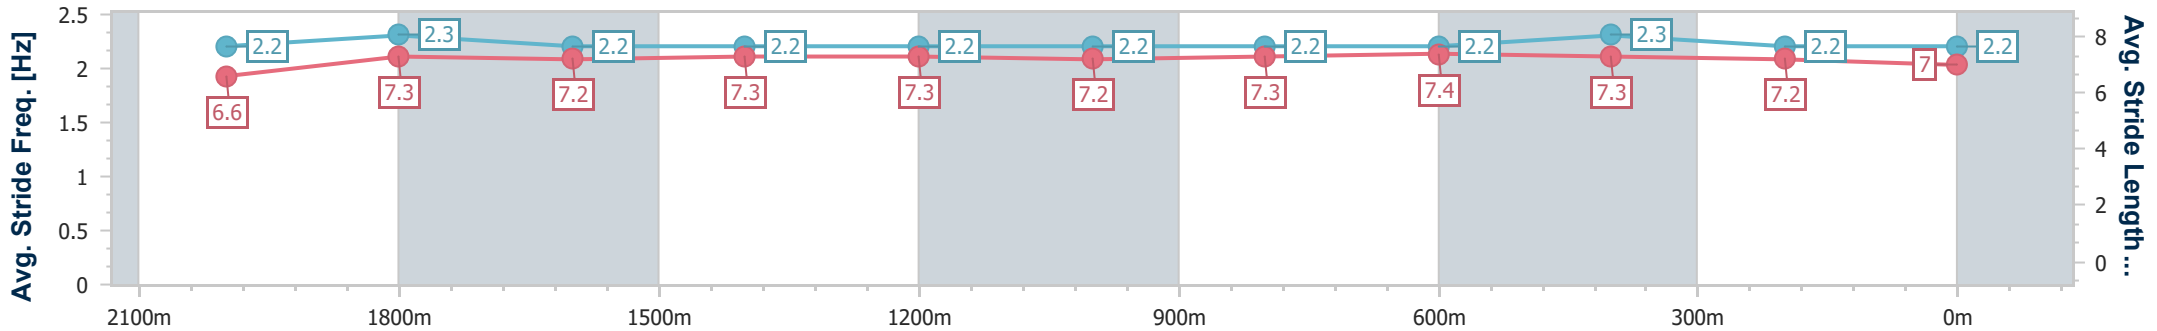

### Sunshine Coast QLD Professional

Race 2: James Home Services SC BM65 Handicap - 2200m

03 December 2023 - 14:04

Track Rating: Soft 6, Weather: Scattered Clouds, Rail Position: +5m Entire

Section	Overall	2000m	1800m	1600m	1400m	1200m	1000m	800m	600m	400m	200m
Section Times	2:20.63 [8] (0:13.69)	2:06.94 [5] (0:12.15)	1:54.79 [5] (0:12.97)	1:41.82 [5] (0:12.77)	1:29.05 [5] (0:12.70)	1:16.35 [5] (0:12.95)	1:03.40 [5] (0:12.80)	0:50.60 [5] (0:12.44)	0:38.16 [6] (0:12.53)	0:25.63 [6] (0:12.52)	0:13.11 [8] (0:13.11)
Average Speed [km/h]	52.7	60.1	57.2	57.6	57.6	56.2	57.2	59.9	59.4	57.5	54.8
Top Speed [km/h]	61.0	61.1	58.2	58.3	58.4	56.6	59.2	61.6	60.6	58.8	56.5
Avg. Dist. to Rail [m]	6.3	4.7	5.1	6.3	7.1	7.3	7.1	6.3	5.4	6.8	7.2
Avg. Stride Freq. [Hz]	2.2	2.3	2.2	2.2	2.2	2.2	2.2	2.2	2.3	2.2	2.2
Avg. Stride Length [m]	6.6	7.3	7.2	7.3	7.3	7.2	7.3	7.4	7.3	7.2	7.0

- [ ] Ranking at each section and finish
- .-.- No data available at this section
- NA No data available

Horse/Jockey Name	Amber Blonde
Final Rank	9
Fastest Section Time (Section)	0:12.05 (2000m)
Top Speed [km/h] (Section)	63.2 (600m)
Race State	Finished