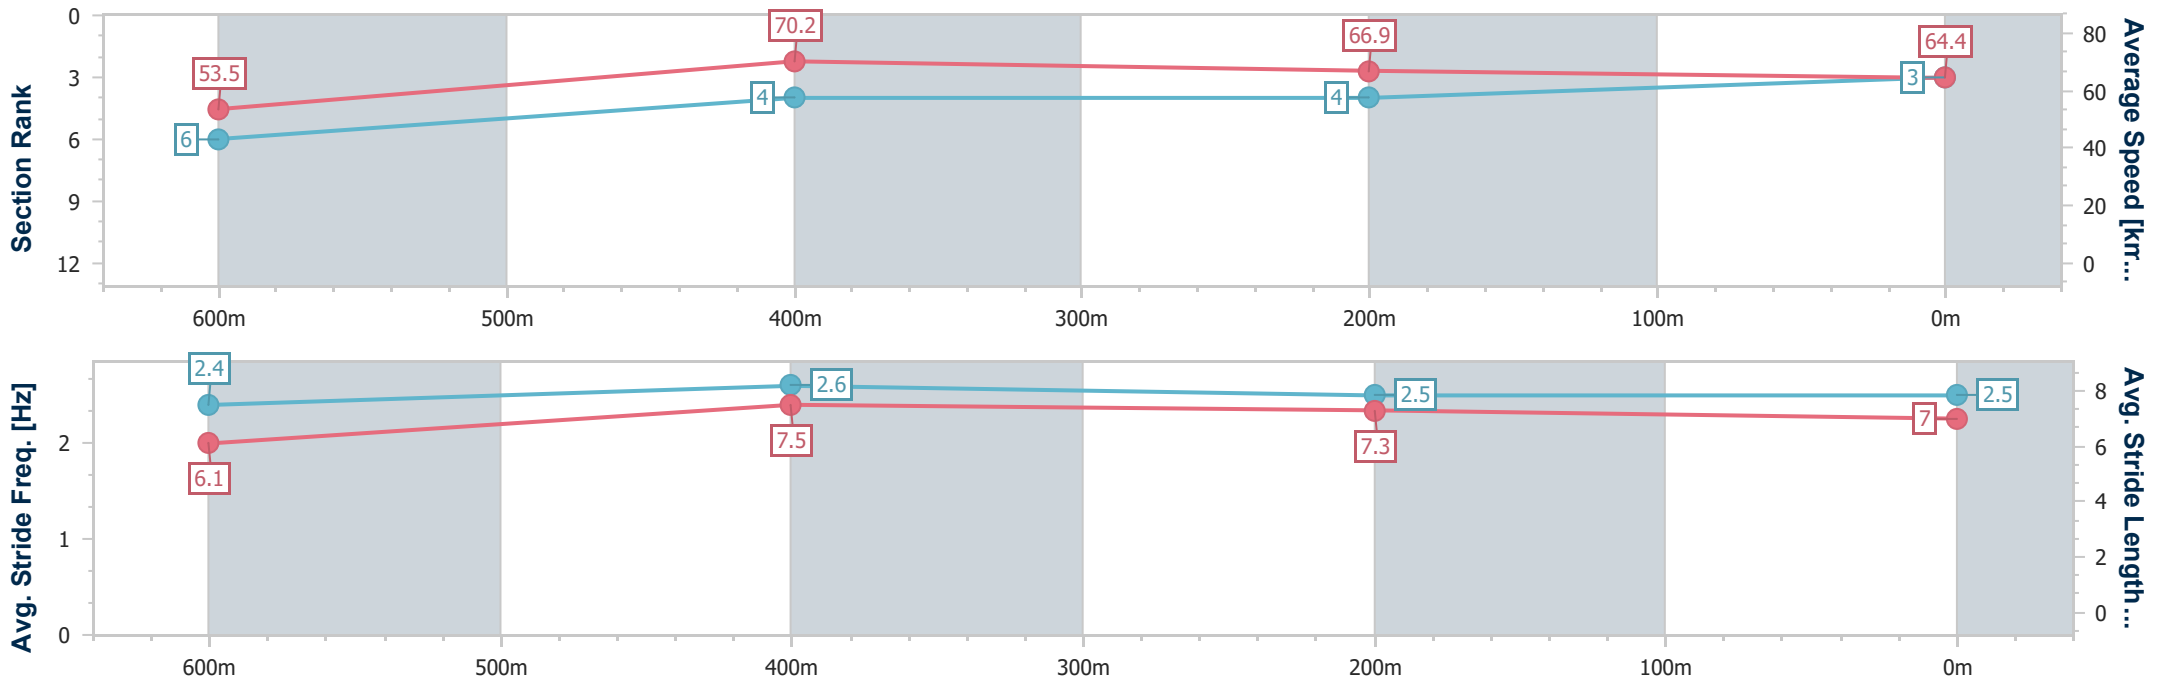

Ipswich QLD Professional

Race 2: TAB Maiden Plate - 800m

06 December 2023 - 14:49

Track Rating: Soft 5, Weather: Fine, Rail Position: True

Section	Overall	600m	400m	200m
Section Times	0:45.54 [3] (0:13.47)	0:32.07 [6] (0:10.14)	0:21.93 [4] (0:10.71)	0:11.22 [4] (0:11.22)
Average Speed [km/h]	53.5	70.2	66.9	64.4
Top Speed [km/h]	70.2	71.3	69.2	65.9
Avg. Dist. to Rail [m]	8.0	1.9	1.3	6.0
Avg. Stride Freq. [Hz]	2.4	2.6	2.5	2.5
Avg. Stride Length [m]	6.1	7.5	7.3	7.0

- [] Ranking at each section and finish
- .-.- No data available at this section
- NA No data available

Horse/Jockey Name	Vienna Rose
Final Rank	4
Fastest Section Time (Section)	0:10.02 (600m)
Top Speed [km/h] (Section)	72.0 (600m)
Race State	Finished