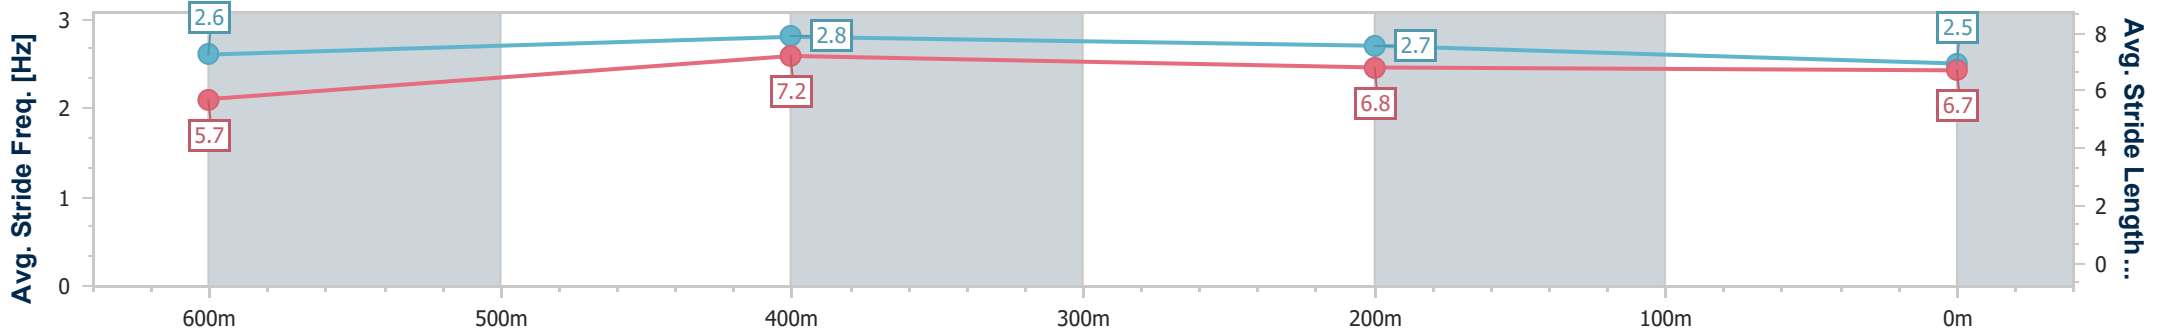

Ipswich QLD Professional

Race 2: TAB Maiden Plate - 800m

06 December 2023 - 14:49

Track Rating: Soft 5, Weather: Fine, Rail Position: True

Section	Overall	600m	400m	200m
Section Times	0:45.90 [4] (0:13.42)	0:32.48 [4] (0:10.02)	0:22.46 [3] (0:10.73)	0:11.73 [3] (0:11.73)
Average Speed [km/h]	53.5	70.6	65.9	61.5
Top Speed [km/h]	70.2	72.0	69.4	63.1
Avg. Dist. to Rail [m]	5.1	2.1	3.2	0.7
Avg. Stride Freq. [Hz]	2.6	2.8	2.7	2.5
Avg. Stride Length [m]	5.7	7.2	6.8	6.7

- [] Ranking at each section and finish
- .-.- No data available at this section
- NA No data available

Horse/Jockey Name	Look It's Lucy
Final Rank	5
Fastest Section Time (Section)	0:10.24 (600m)
Top Speed [km/h] (Section)	71.0 (600m)
Race State	Finished