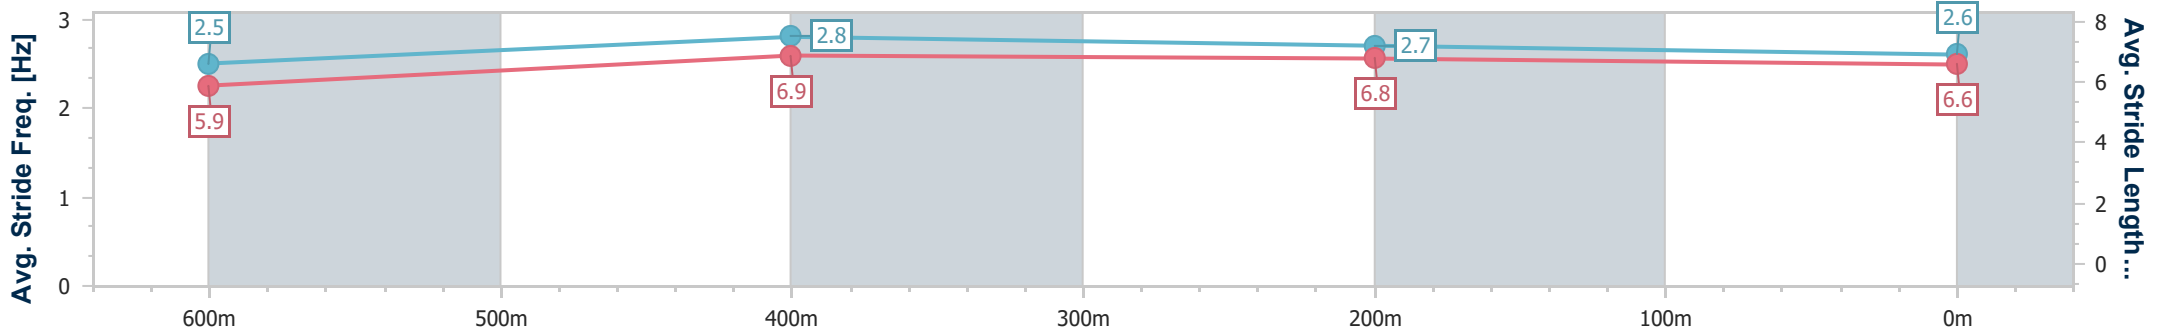

- [] Ranking at each section and finish
- .-.- No data available at this section
- NA No data available

Horse/Jockey Name	Look It's Lucy
Final Rank	5
Fastest Section Time (Section)	0:10.24 (600m)
Top Speed [km/h] (Section)	71.0 (600m)
Race State	Finished

Ipswich QLD Professional

Race 2: TAB Maiden Plate - 800m

06 December 2023 - 14:49

Track Rating: Soft 5, Weather: Fine, Rail Position: True

Section	Overall	600m	400m	200m
Section Times	0:46.37 [5] (0:13.40)	0:32.97 [3] (0:10.24)	0:22.73 [5] (0:10.91)	0:11.82 [5] (0:11.82)
Average Speed [km/h]	53.7	69.5	65.5	61.1
Top Speed [km/h]	70.4	71.0	68.4	64.3
Avg. Dist. to Rail [m]	9.1	2.3	1.2	2.8
Avg. Stride Freq. [Hz]	2.5	2.8	2.7	2.6
Avg. Stride Length [m]	5.9	6.9	6.8	6.6

- [] Ranking at each section and finish
- .-.- No data available at this section
- NA No data available

Horse/Jockey Name	Queen's Arms
Final Rank	6
Fastest Section Time (Section)	0:10.40 (600m)
Top Speed [km/h] (Section)	70.6 (600m)
Race State	Finished