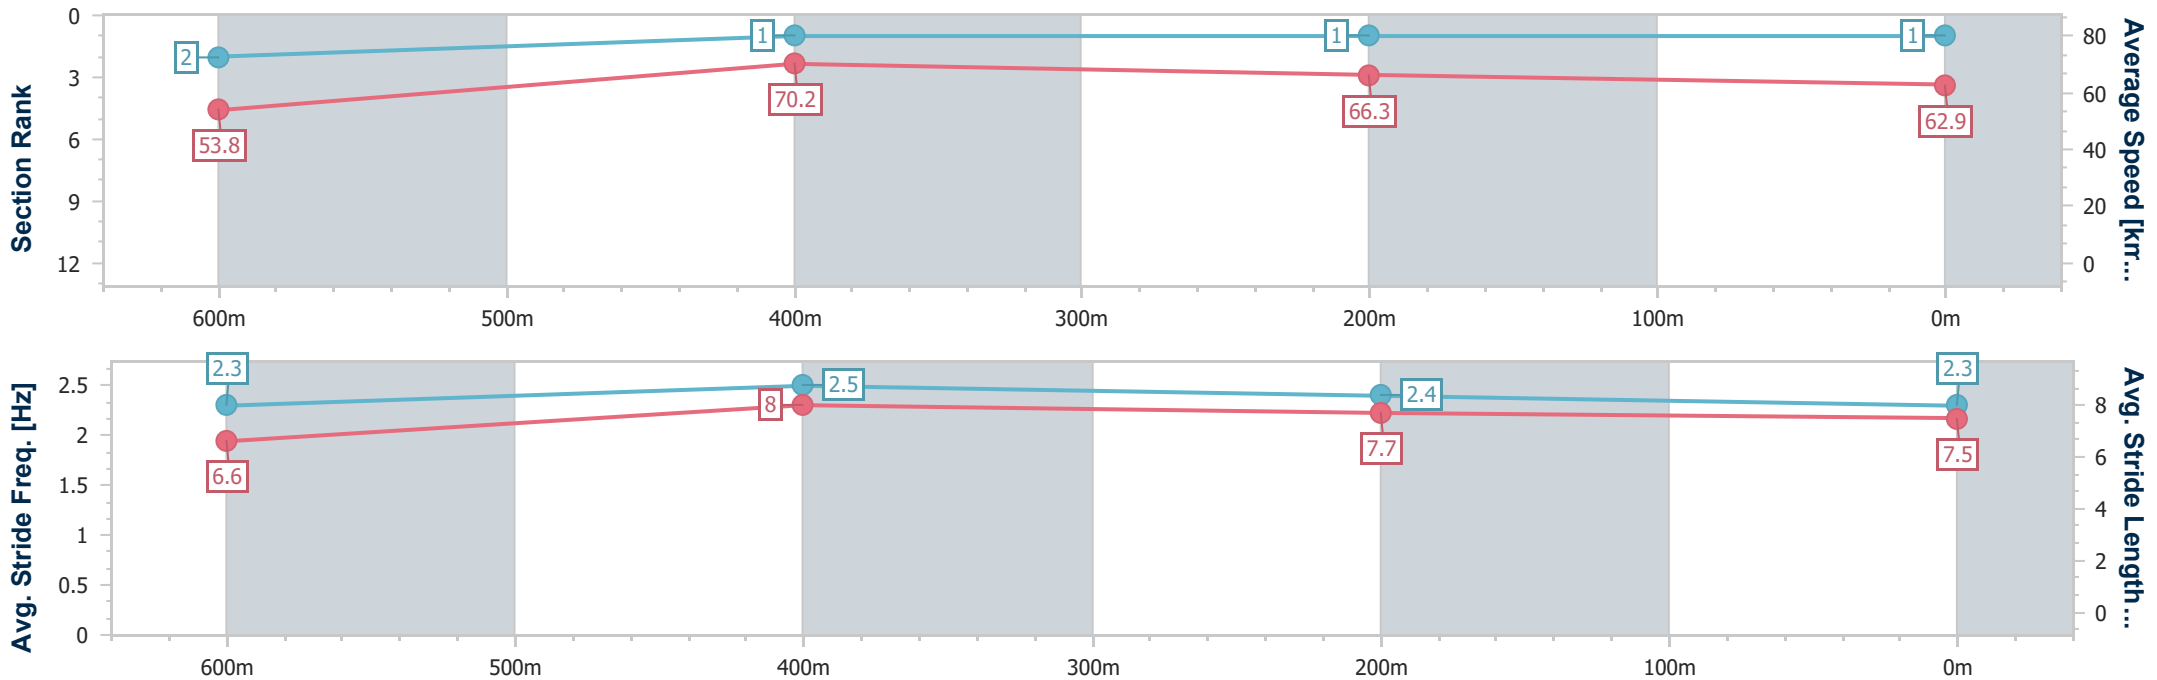

Race 2: TAB Maiden Plate - 800m

06 December 2023 - 14:49

Track Rating: Soft 5, Weather: Fine, Rail Position: True

Section	Overall	600m	400m	200m
Section Times	0:45.42 [1] (0:13.36)	0:32.06 [2] (0:09.92)	0:22.14 [1] (0:10.76)	0:11.38 [1] (0:11.38)
Average Speed [km/h]	53.8	70.2	66.3	62.9
Top Speed [km/h]	69.5	72.0	69.2	64.7
Avg. Dist. to Rail [m]	1.4	2.2	2.4	0.2
Avg. Stride Freq. [Hz]	2.3	2.5	2.4	2.3
Avg. Stride Length [m]	6.6	8.0	7.7	7.5