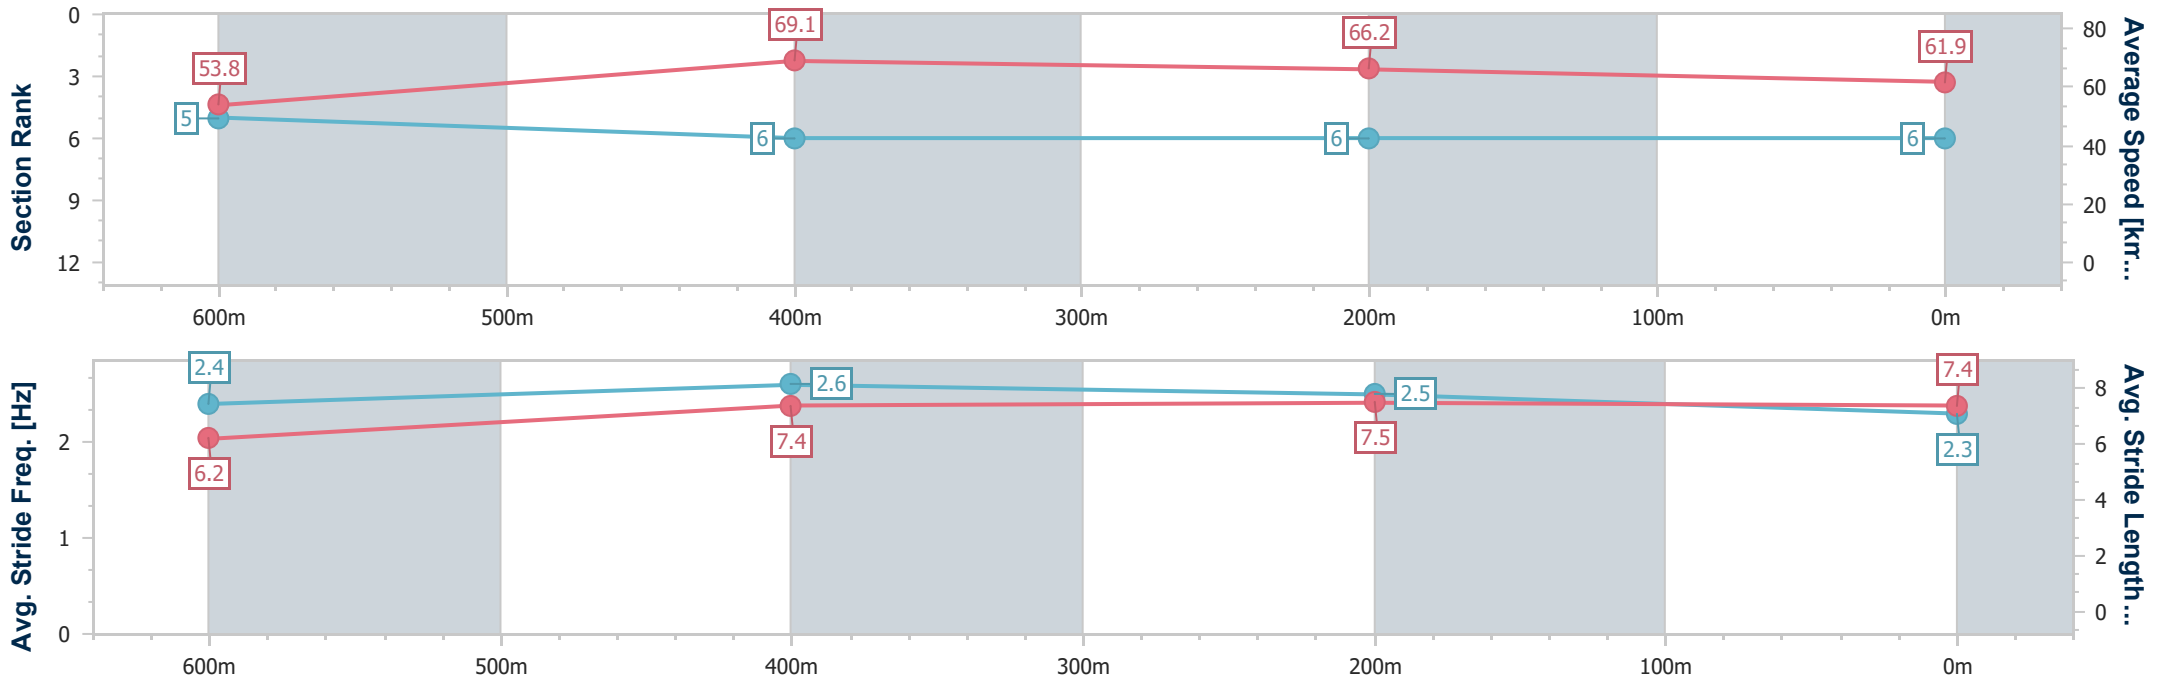

- [] Ranking at each section and finish
- .-.- No data available at this section
- NA No data available

Horse/Jockey Name	Queen's Arms
Final Rank	6
Fastest Section Time (Section)	0:10.40 (600m)
Top Speed [km/h] (Section)	70.6 (600m)
Race State	Finished

Ipswich QLD Professional

Race 2: TAB Maiden Plate - 800m

06 December 2023 - 14:49

Track Rating: Soft 5, Weather: Fine, Rail Position: True

Section	Overall	600m	400m	200m
Section Times	0:46.43 [6] (0:13.43)	0:33.00 [5] (0:10.40)	0:22.60 [6] (0:10.98)	0:11.62 [6] (0:11.62)
Average Speed [km/h]	53.8	69.1	66.2	61.9
Top Speed [km/h]	69.7	70.6	67.7	65.2
Avg. Dist. to Rail [m]	12.5	4.4	2.2	6.0
Avg. Stride Freq. [Hz]	2.4	2.6	2.5	2.3
Avg. Stride Length [m]	6.2	7.4	7.5	7.4