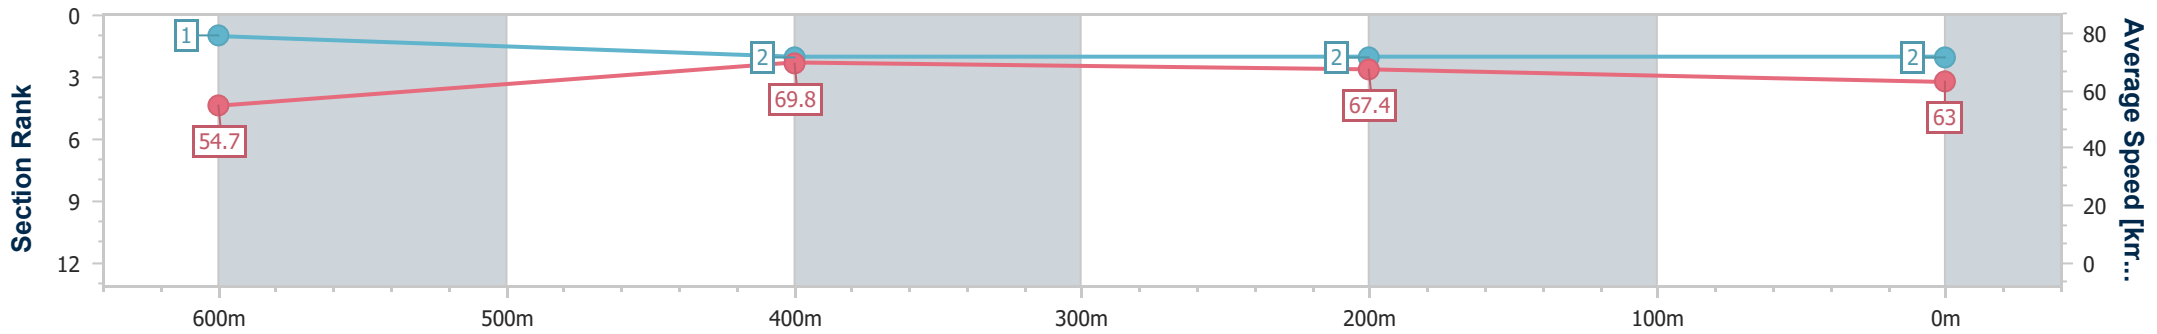

Ipswich QLD Professional

Race 2: TAB Maiden Plate - 800m

06 December 2023 - 14:49

Track Rating: Soft 5, Weather: Fine, Rail Position: True

Section	Overall	600m	400m	200m
Section Times	0:45.52 [2] (0:13.22)	0:32.30 [1] (0:10.19)	0:22.11 [2] (0:10.69)	0:11.42 [2] (0:11.42)
Average Speed [km/h]	54.7	69.8	67.4	63.0
Top Speed [km/h]	70.6	71.3	69.7	65.9
Avg. Dist. to Rail [m]	8.0	2.0	0.6	1.2
Avg. Stride Freq. [Hz]	2.4	2.5	2.4	2.3
Avg. Stride Length [m]	6.4	7.8	7.7	7.6