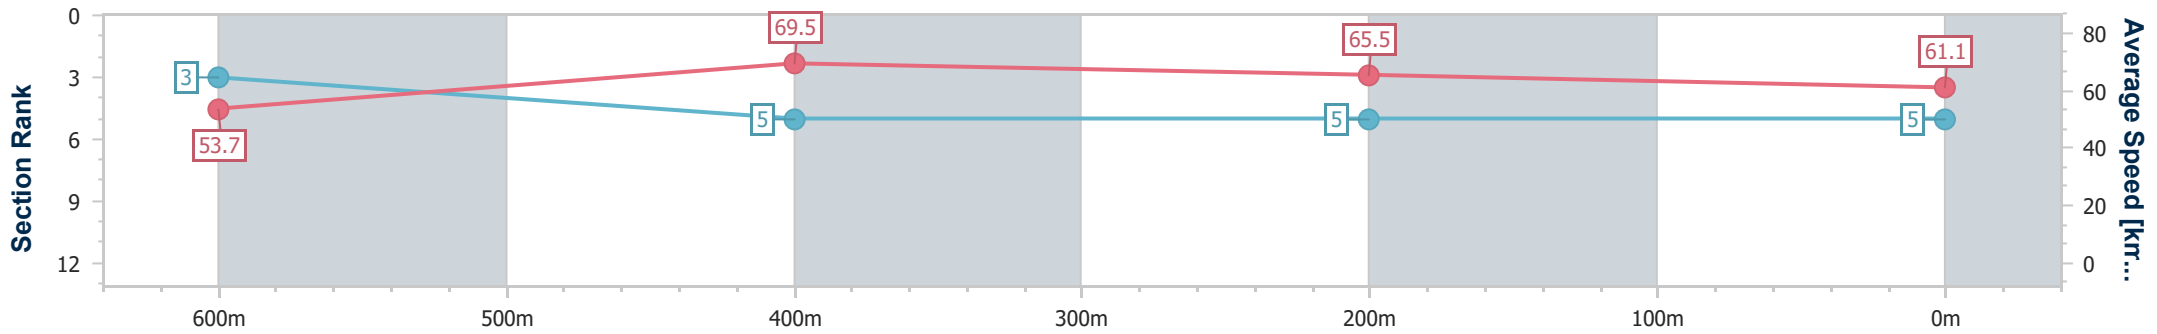

- [] Ranking at each section and finish
- .-.- No data available at this section
- NA No data available

Horse/Jockey Name	Look It's Lucy
Final Rank	5
Fastest Section Time (Section)	0:10.24 (600m)
Top Speed [km/h] (Section)	71.0 (600m)
Race State	Finished

Ipswich QLD Professional

Race 2: TAB Maiden Plate - 800m

06 December 2023 - 14:49

Track Rating: Soft 5, Weather: Fine, Rail Position: True

Section	Overall	600m	400m	200m
Section Times	0:46.37 [5] (0:13.40)	0:32.97 [3] (0:10.24)	0:22.73 [5] (0:10.91)	0:11.82 [5] (0:11.82)
Average Speed [km/h]	53.7	69.5	65.5	61.1
Top Speed [km/h]	70.4	71.0	68.4	64.3
Avg. Dist. to Rail [m]	9.1	2.3	1.2	2.8
Avg. Stride Freq. [Hz]	2.5	2.8	2.7	2.6
Avg. Stride Length [m]	5.9	6.9	6.8	6.6

- [] Ranking at each section and finish
- .-.- No data available at this section
- NA No data available

Horse/Jockey Name	Queen's Arms
Final Rank	6
Fastest Section Time (Section)	0:10.40 (600m)
Top Speed [km/h] (Section)	70.6 (600m)
Race State	Finished