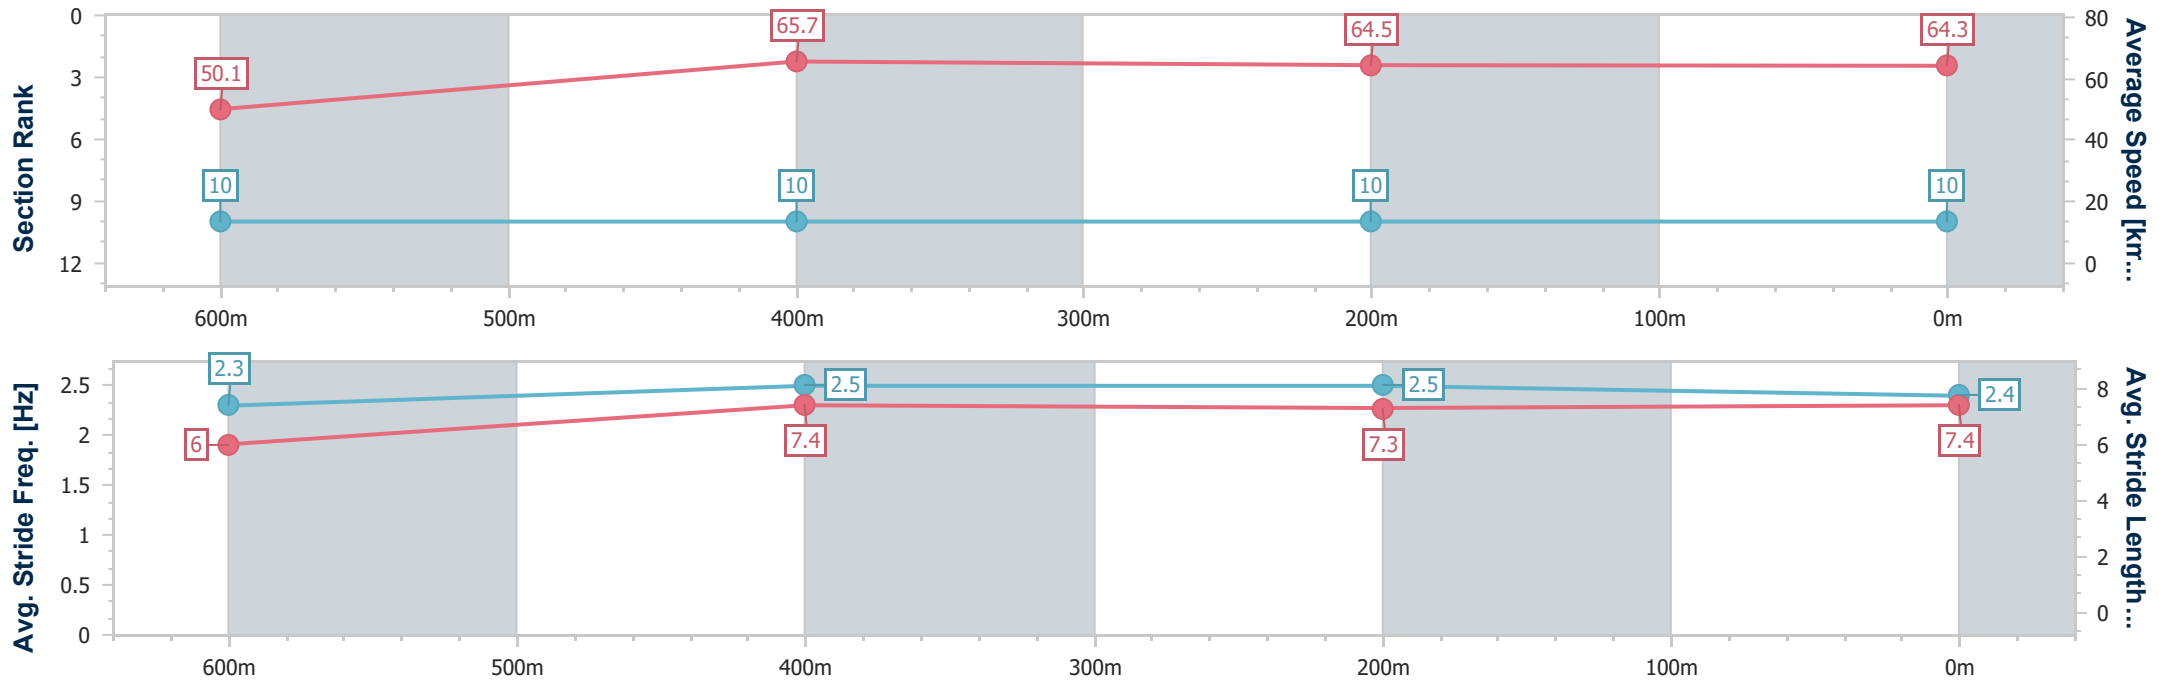

- [] Ranking at each section and finish
- .-.- No data available at this section
- NA No data available

Horse/Jockey Name	Renta
Final Rank	10
Fastest Section Time (Section)	0:11.05 (600m)
Top Speed [km/h] (Section)	66.7 (600m)
Race State	Finished

Ipswich QLD Professional

Race 2: TAB Maiden Plate - 800m

06 December 2023 - 14:49

Track Rating: Soft 5, Weather: Fine, Rail Position: True

Section	Overall	600m	400m	200m
Section Times	0:47.78 [10] (0:14.37)	0:33.41 [10] (0:11.05)	0:22.36 [10] (0:11.18)	0:11.18 [10] (0:11.18)
Average Speed [km/h]	50.1	65.7	64.5	64.3
Top Speed [km/h]	65.6	66.7	66.5	65.0
Avg. Dist. to Rail [m]	12.3	4.6	0.6	2.9
Avg. Stride Freq. [Hz]	2.3	2.5	2.5	2.4
Avg. Stride Length [m]	6.0	7.4	7.3	7.4

- [] Ranking at each section and finish
- .-.- No data available at this section
- NA No data available