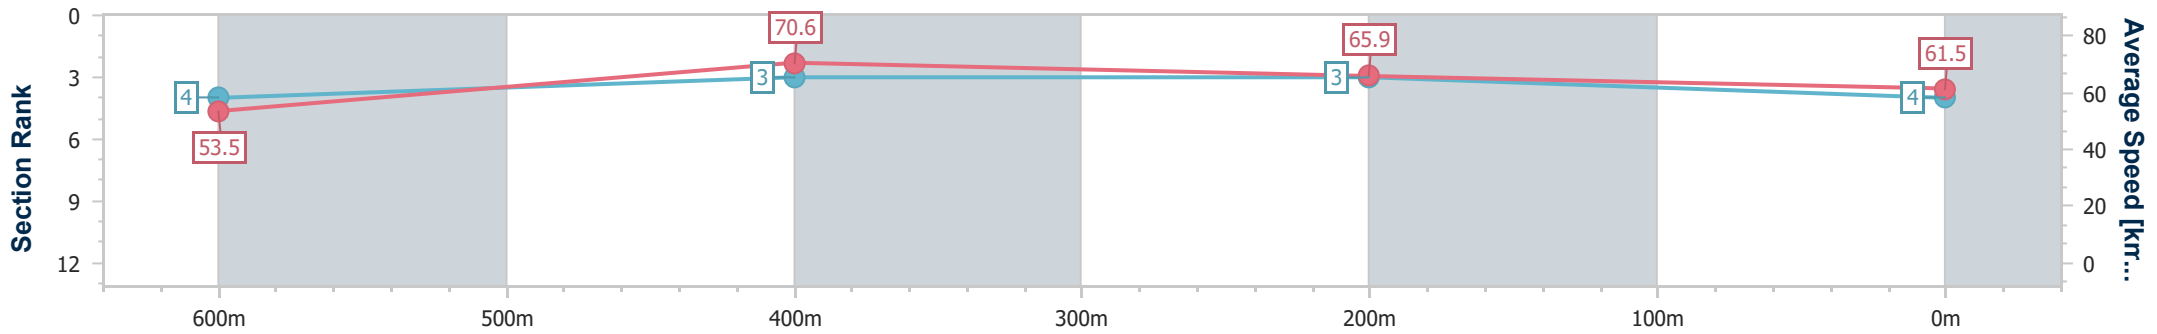

Ipswich QLD Professional

Race 2: TAB Maiden Plate - 800m

06 December 2023 - 14:49

Track Rating: Soft 5, Weather: Fine, Rail Position: True

Section	Overall	600m	400m	200m
Section Times	0:45.90 [4] (0:13.42)	0:32.48 [4] (0:10.02)	0:22.46 [3] (0:10.73)	0:11.73 [3] (0:11.73)
Average Speed [km/h]	53.5	70.6	65.9	61.5
Top Speed [km/h]	70.2	72.0	69.4	63.1
Avg. Dist. to Rail [m]	5.1	2.1	3.2	0.7
Avg. Stride Freq. [Hz]	2.6	2.8	2.7	2.5
Avg. Stride Length [m]	5.7	7.2	6.8	6.7

- [] Ranking at each section and finish
- .-.- No data available at this section
- NA No data available

Horse/Jockey Name	Look It's Lucy
Final Rank	5
Fastest Section Time (Section)	0:10.24 (600m)
Top Speed [km/h] (Section)	71.0 (600m)
Race State	Finished