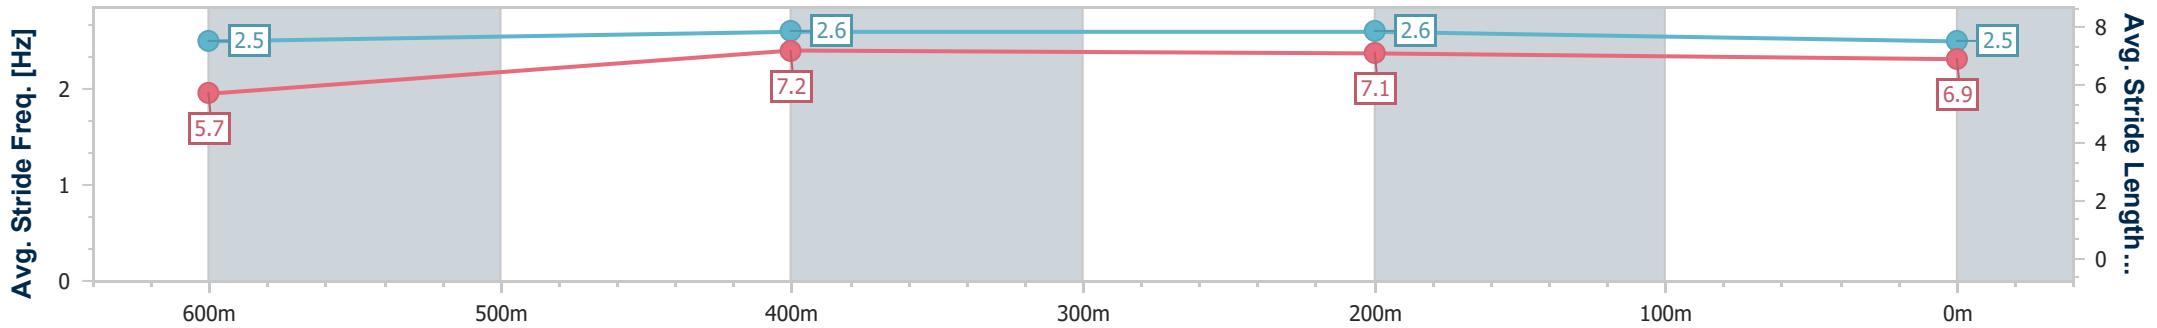

Ipswich QLD Professional

Race 2: TAB Maiden Plate - 800m

06 December 2023 - 14:49

Track Rating: Soft 5, Weather: Fine, Rail Position: True

Section	Overall	600m	400m	200m
Section Times	0:46.62 [8] (0:13.85)	0:32.77 [8] (0:10.52)	0:22.25 [8] (0:10.88)	0:11.37 [8] (0:11.37)
Average Speed [km/h]	51.9	68.2	66.2	63.2
Top Speed [km/h]	69.1	69.7	67.1	64.8
Avg. Dist. to Rail [m]	4.3	1.8	1.1	1.4
Avg. Stride Freq. [Hz]	2.5	2.6	2.6	2.5
Avg. Stride Length [m]	5.7	7.2	7.1	6.9