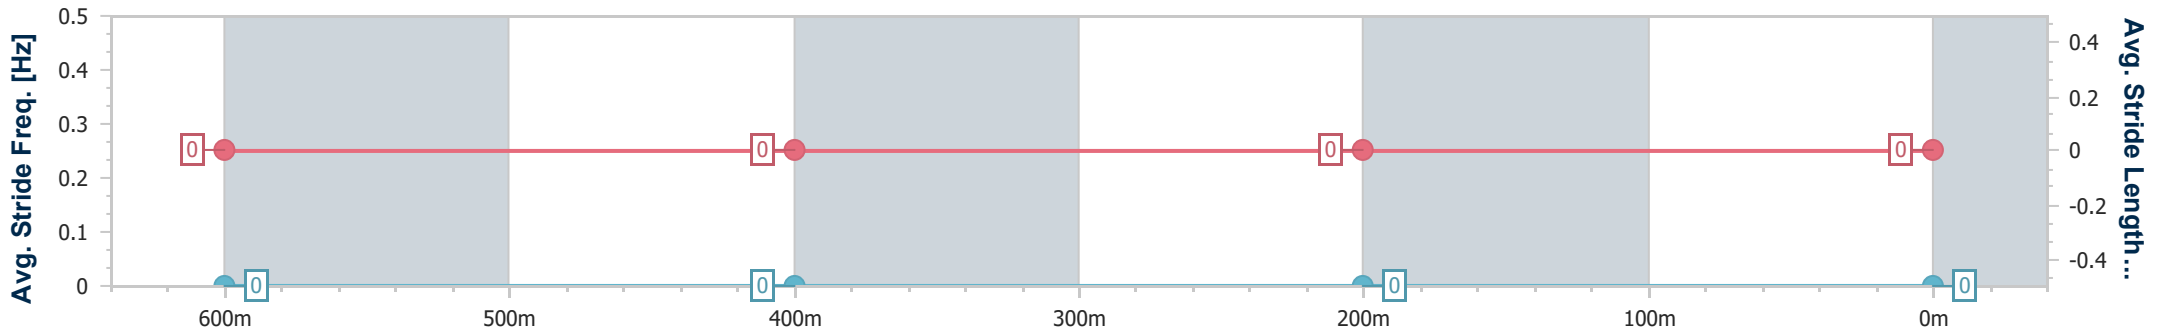

Ipswich QLD Professional

Race 2: TAB Maiden Plate - 800m

06 December 2023 - 14:49

Track Rating: Soft 5, Weather: Fine, Rail Position: True

Section	Overall	600m	400m	200m
Section Times	0:46.54 [7] (0:13.69)	0:32.85 [7] (0:10.51)	0:22.34 [7] (0:10.77)	0:11.57 [7] (0:11.57)
Average Speed [km/h]	52.8	68.1	66.3	62.1
Top Speed [km/h]	68.8	69.8	67.8	64.3
Avg. Dist. to Rail [m]	4.9	1.6	1.3	0.4
Avg. Stride Freq. [Hz]	---	---	---	---
Avg. Stride Length [m]	---	---	---	---