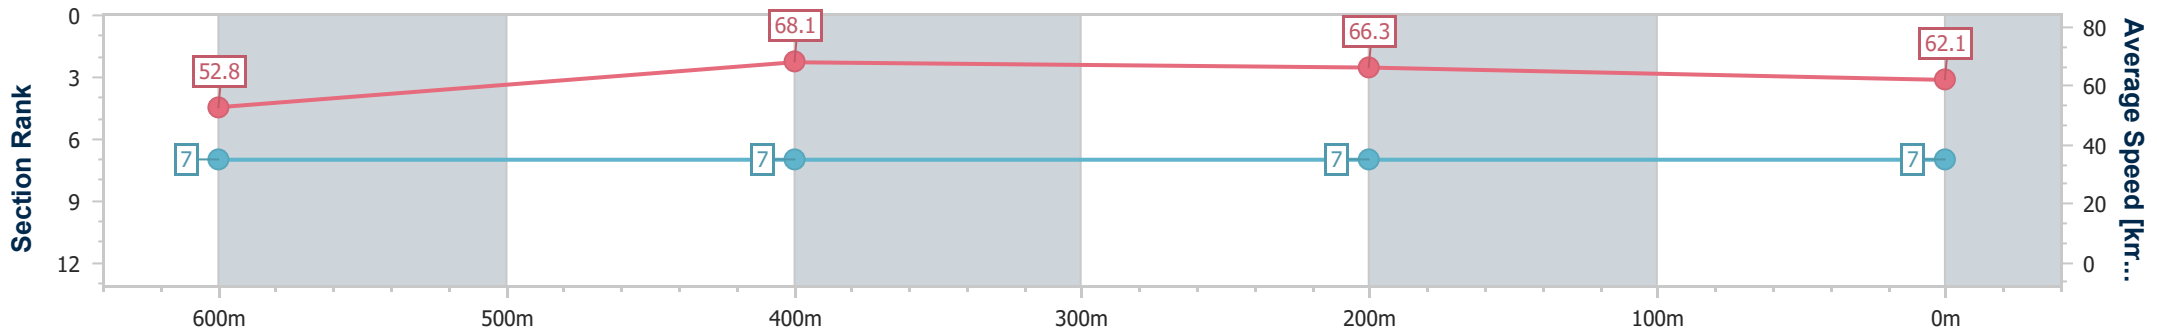

Ipswich QLD Professional

Race 2: TAB Maiden Plate - 800m

06 December 2023 - 14:49

Track Rating: Soft 5, Weather: Fine, Rail Position: True

Section	Overall	600m	400m	200m
Section Times	0:46.54 [7] (0:13.69)	0:32.85 [7] (0:10.51)	0:22.34 [7] (0:10.77)	0:11.57 [7] (0:11.57)
Average Speed [km/h]	52.8	68.1	66.3	62.1
Top Speed [km/h]	68.8	69.8	67.8	64.3
Avg. Dist. to Rail [m]	4.9	1.6	1.3	0.4
Avg. Stride Freq. [Hz]	---	---	---	---
Avg. Stride Length [m]	---	---	---	---