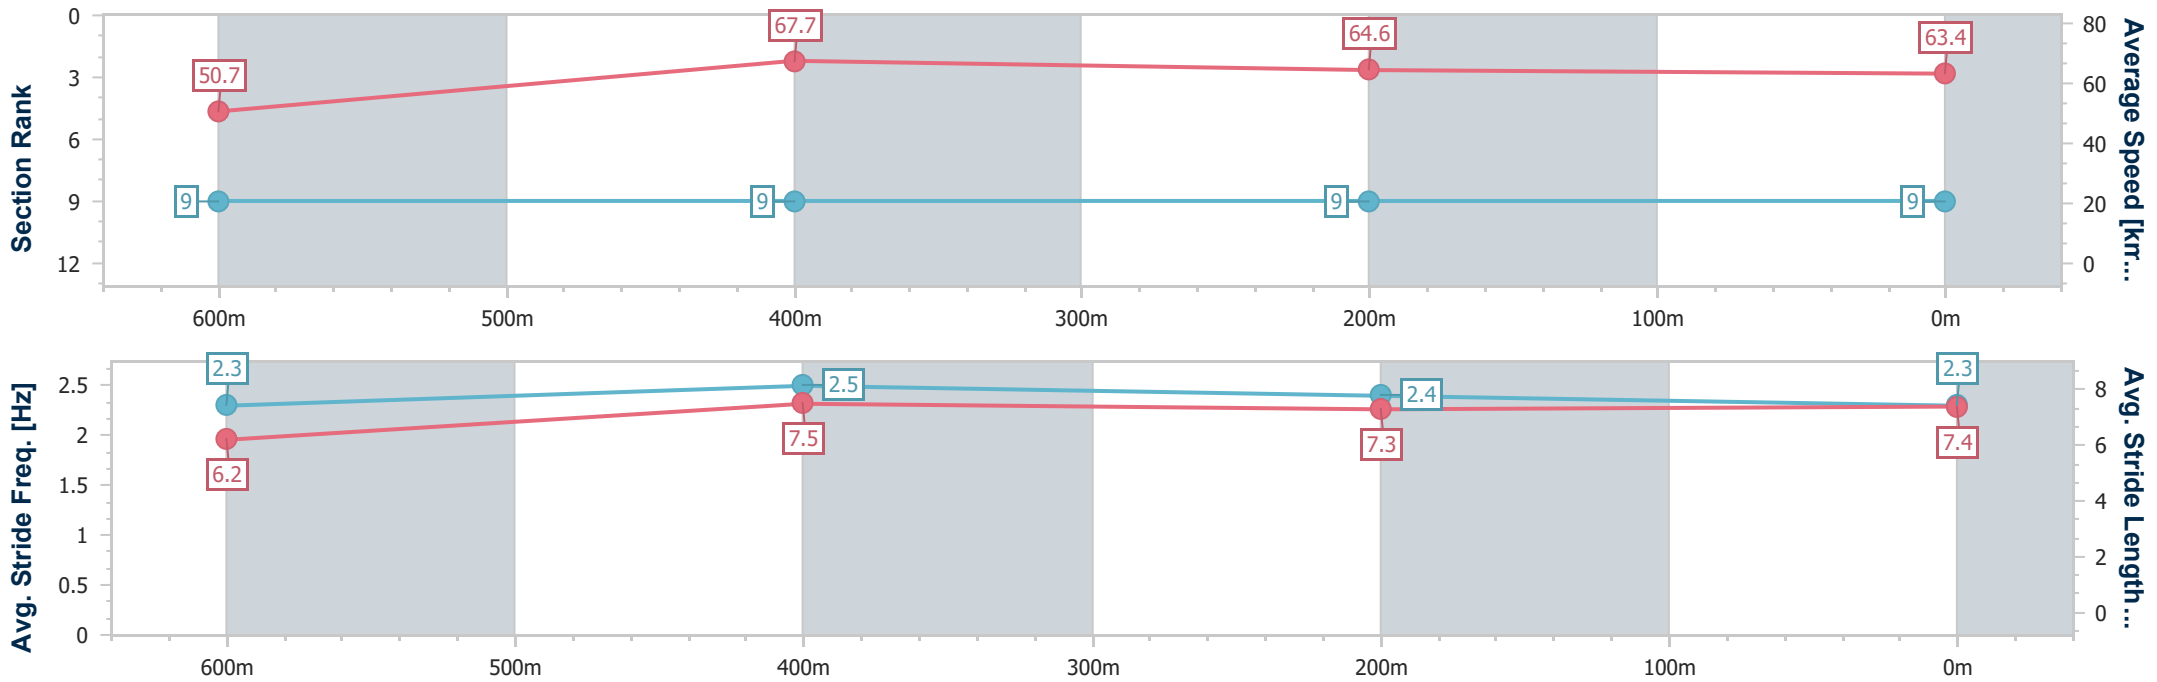

Ipswich QLD Professional

Race 2: TAB Maiden Plate - 800m

06 December 2023 - 14:49

Track Rating: Soft 5, Weather: Fine, Rail Position: True

Section	Overall	600m	400m	200m
Section Times	0:47.20 [9] (0:14.19)	0:33.01 [9] (0:10.57)	0:22.44 [9] (0:11.07)	0:11.37 [9] (0:11.37)
Average Speed [km/h]	50.7	67.7	64.6	63.4
Top Speed [km/h]	68.0	68.8	67.6	64.0
Avg. Dist. to Rail [m]	2.6	1.5	0.9	0.3
Avg. Stride Freq. [Hz]	2.3	2.5	2.4	2.3
Avg. Stride Length [m]	6.2	7.5	7.3	7.4

- [] Ranking at each section and finish
- .-.- No data available at this section
- NA No data available

Horse/Jockey Name	Renta
Final Rank	10
Fastest Section Time (Section)	0:11.05 (600m)
Top Speed [km/h] (Section)	66.7 (600m)
Race State	Finished