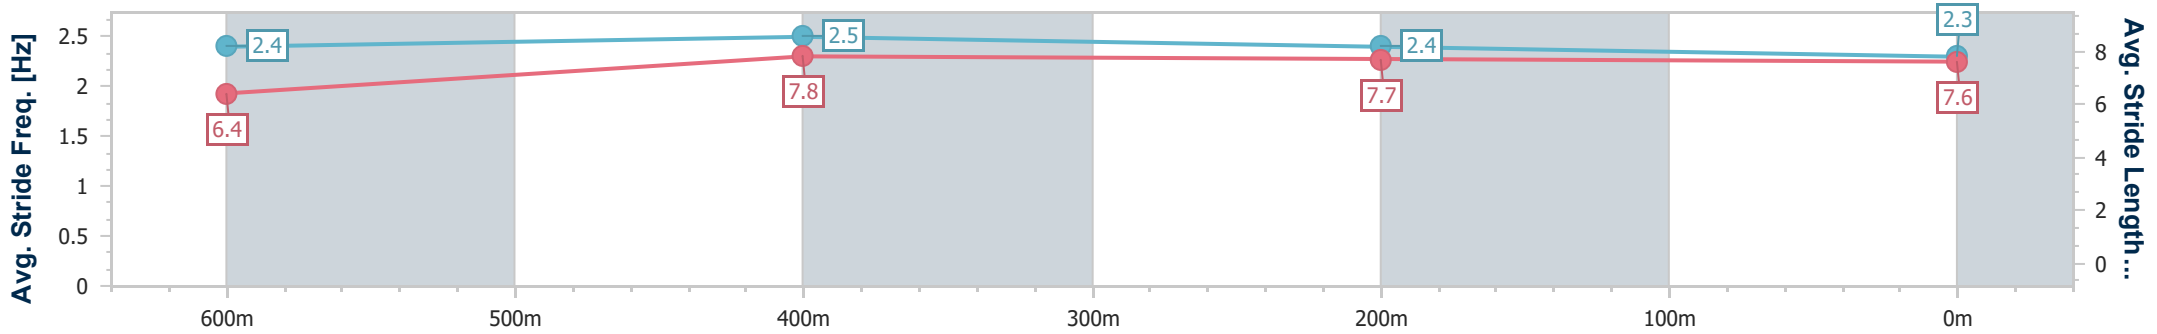

Ipswich QLD Professional

Race 2: TAB Maiden Plate - 800m

06 December 2023 - 14:49

Track Rating: Soft 5, Weather: Fine, Rail Position: True

Section	Overall	600m	400m	200m
Section Times	0:45.52 [2] (0:13.22)	0:32.30 [1] (0:10.19)	0:22.11 [2] (0:10.69)	0:11.42 [2] (0:11.42)
Average Speed [km/h]	54.7	69.8	67.4	63.0
Top Speed [km/h]	70.6	71.3	69.7	65.9
Avg. Dist. to Rail [m]	8.0	2.0	0.6	1.2
Avg. Stride Freq. [Hz]	2.4	2.5	2.4	2.3
Avg. Stride Length [m]	6.4	7.8	7.7	7.6