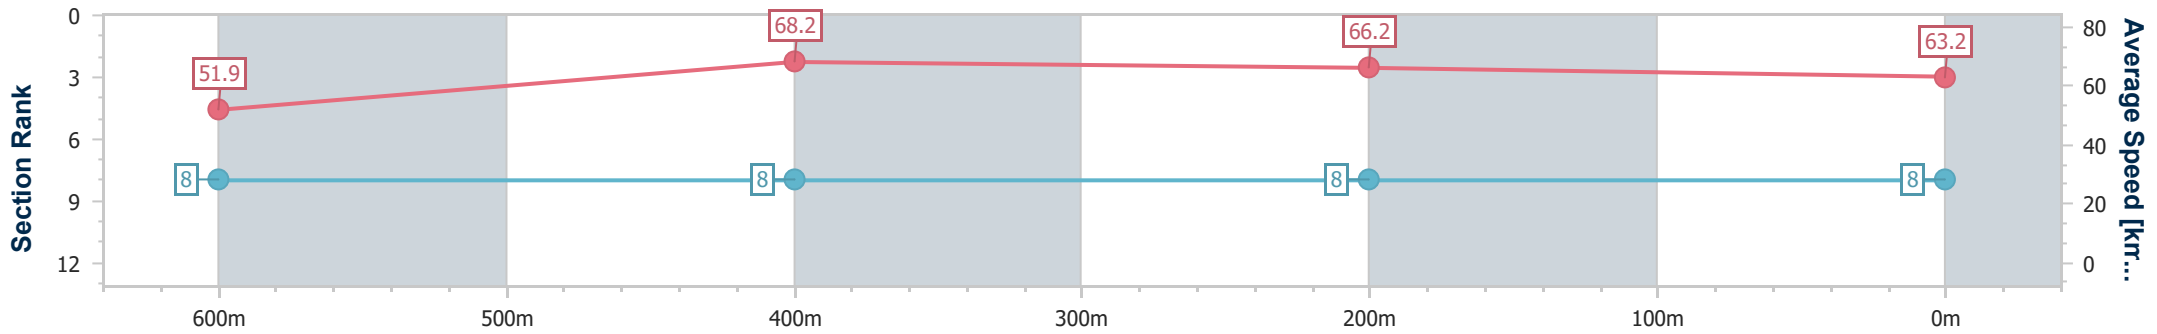

Ipswich QLD Professional

Race 2: TAB Maiden Plate - 800m

06 December 2023 - 14:49

Track Rating: Soft 5, Weather: Fine, Rail Position: True

Section	Overall	600m	400m	200m
Section Times	0:46.62 [8] (0:13.85)	0:32.77 [8] (0:10.52)	0:22.25 [8] (0:10.88)	0:11.37 [8] (0:11.37)
Average Speed [km/h]	51.9	68.2	66.2	63.2
Top Speed [km/h]	69.1	69.7	67.1	64.8
Avg. Dist. to Rail [m]	4.3	1.8	1.1	1.4
Avg. Stride Freq. [Hz]	2.5	2.6	2.6	2.5
Avg. Stride Length [m]	5.7	7.2	7.1	6.9