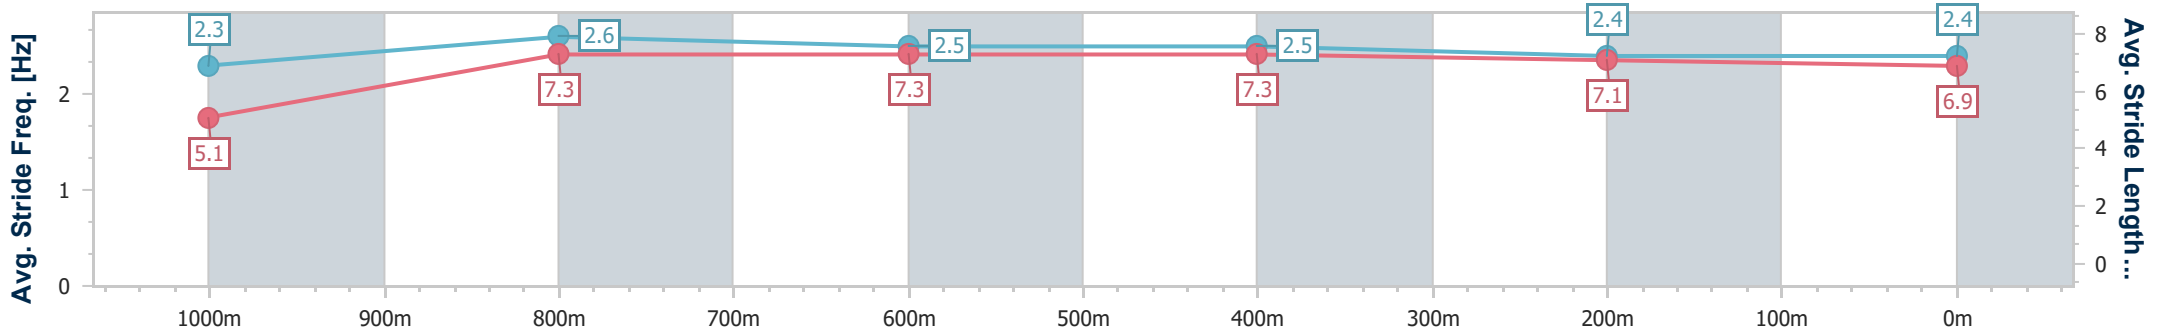

- [] Ranking at each section and finish
- .-.- No data available at this section
- NA No data available

Horse/Jockey Name	Beefeaters
Final Rank	6
Fastest Section Time (Section)	0:08.37 (Overall)
Top Speed [km/h] (Section)	68.9 (1000m)
Race State	Finished

Ipswich QLD Professional

Race 6: SCHWEPPE'S Class 3 Handicap - 1100m

06 December 2023 - 17:10

Track Rating: Good 4, Weather: Fine, Rail Position: True

Section	Overall	1000m	800m	600m	400m	200m
Section Times	1:04.40 [6] (0:08.37)	0:56.03 [6] (0:10.58)	0:45.45 [6] (0:10.67)	0:34.78 [6] (0:11.10)	0:23.68 [6] (0:11.61)	0:12.07 [6] (0:12.07)
Average Speed [km/h]	42.8	68.1	66.8	64.6	62.0	59.6
Top Speed [km/h]	65.5	68.9	67.6	66.8	63.0	61.8
Avg. Dist. to Rail [m]	4.1	1.2	2.1	1.2	1.3	2.7
Avg. Stride Freq. [Hz]	2.3	2.6	2.5	2.5	2.4	2.4
Avg. Stride Length [m]	5.1	7.3	7.3	7.3	7.1	6.9

- [] Ranking at each section and finish
- .-.- No data available at this section
- NA No data available