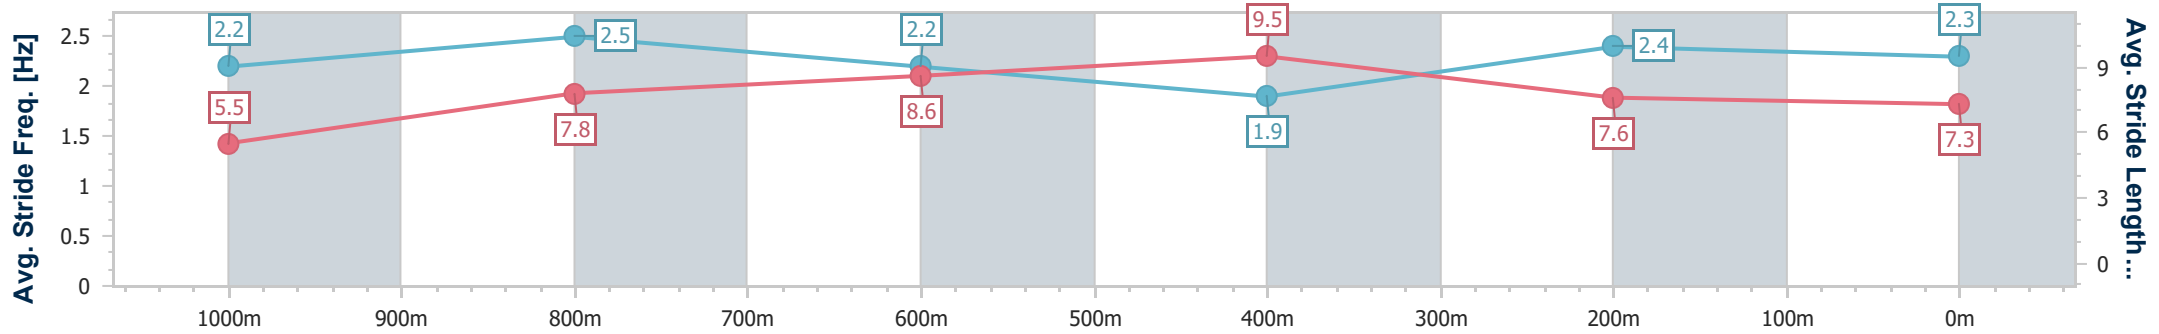

Ipswich QLD Professional

Race 6: SCHWEPPE'S Class 3 Handicap - 1100m

06 December 2023 - 17:10

Track Rating: Good 4, Weather: Fine, Rail Position: True

Section	Overall	1000m	800m	600m	400m	200m
Section Times	1:03.26 [2] (0:08.23)	0:55.03 [4] (0:10.30)	0:44.73 [2] (0:10.57)	0:34.16 [2] (0:11.09)	0:23.07 [2] (0:11.16)	0:11.91 [1] (0:11.91)
Average Speed [km/h]	43.9	70.0	68.0	64.6	64.2	60.3
Top Speed [km/h]	67.7	71.6	69.2	65.9	65.4	65.4
Avg. Dist. to Rail [m]	6.0	1.9	1.0	1.2	0.7	0.8
Avg. Stride Freq. [Hz]	2.2	2.5	2.2	1.9	2.4	2.3
Avg. Stride Length [m]	5.5	7.8	8.6	9.5	7.6	7.3