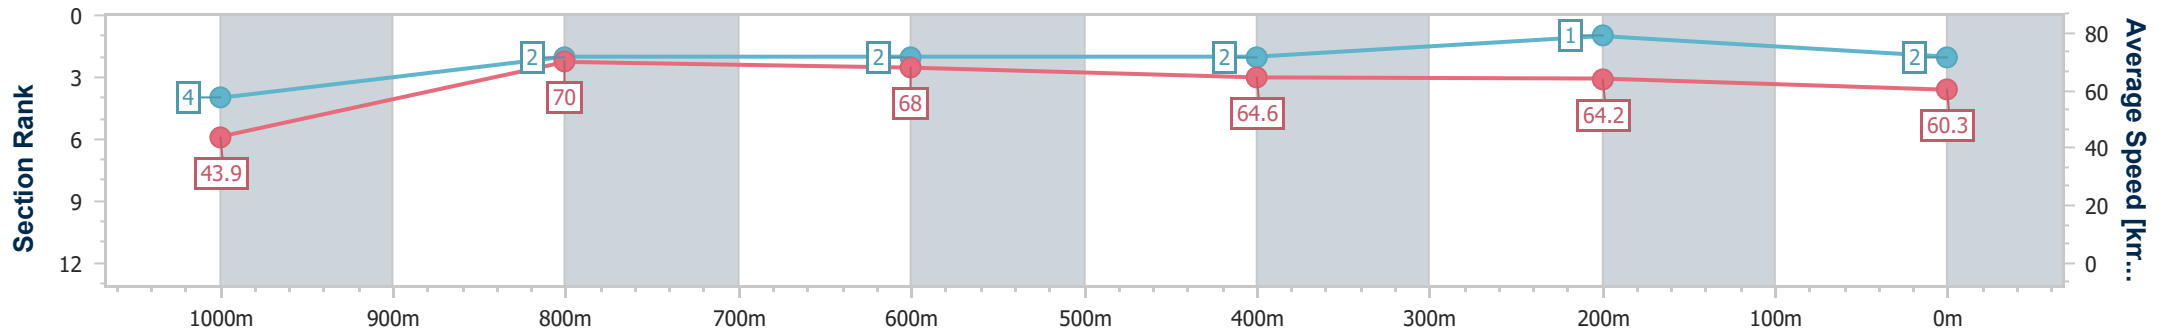

Ipswich QLD Professional

Race 6: SCHWEPPE'S Class 3 Handicap - 1100m

06 December 2023 - 17:10

Track Rating: Good 4, Weather: Fine, Rail Position: True

Section	Overall	1000m	800m	600m	400m	200m
Section Times	1:03.26 [2] (0:08.23)	0:55.03 [4] (0:10.30)	0:44.73 [2] (0:10.57)	0:34.16 [2] (0:11.09)	0:23.07 [2] (0:11.16)	0:11.91 [1] (0:11.91)
Average Speed [km/h]	43.9	70.0	68.0	64.6	64.2	60.3
Top Speed [km/h]	67.7	71.6	69.2	65.9	65.4	65.4
Avg. Dist. to Rail [m]	6.0	1.9	1.0	1.2	0.7	0.8
Avg. Stride Freq. [Hz]	2.2	2.5	2.2	1.9	2.4	2.3
Avg. Stride Length [m]	5.5	7.8	8.6	9.5	7.6	7.3