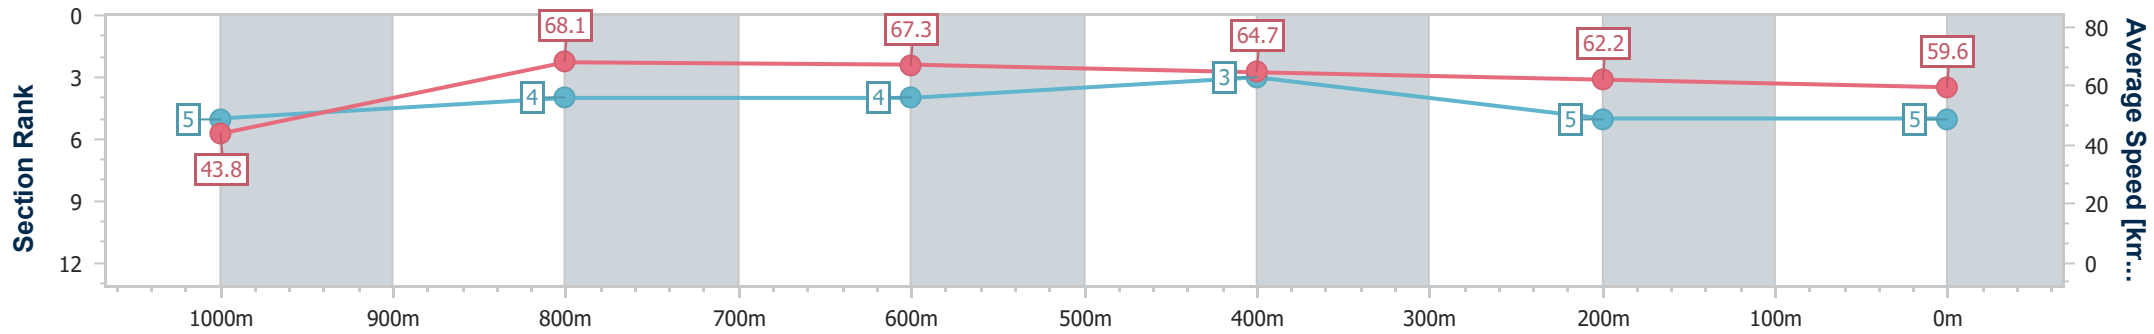

- [] Ranking at each section and finish
- .-.- No data available at this section
- NA No data available

Horse/Jockey Name	Jump'n Fly
Final Rank	5
Fastest Section Time (Section)	0:08.24 (Overall)
Top Speed [km/h] (Section)	70.0 (1000m)
Race State	Finished

Ipswich QLD Professional

Race 6: SCHWEPPE'S Class 3 Handicap - 1100m

06 December 2023 - 17:10

Track Rating: Good 4, Weather: Fine, Rail Position: True

Section	Overall	1000m	800m	600m	400m	200m
Section Times	1:04.05 [5] (0:08.24)	0:55.81 [5] (0:10.51)	0:45.30 [4] (0:10.65)	0:34.65 [4] (0:11.05)	0:23.60 [3] (0:11.51)	0:12.09 [5] (0:12.09)
Average Speed [km/h]	43.8	68.1	67.3	64.7	62.2	59.6
Top Speed [km/h]	65.0	70.0	68.0	66.4	63.4	61.3
Avg. Dist. to Rail [m]	2.8	0.5	1.5	1.8	0.9	0.9
Avg. Stride Freq. [Hz]	2.1	2.4	2.3	2.3	2.3	2.3
Avg. Stride Length [m]	5.9	7.8	8.0	7.8	7.5	7.3

- [] Ranking at each section and finish
- .-.- No data available at this section
- NA No data available

Horse/Jockey Name	Beefeaters
Final Rank	6
Fastest Section Time (Section)	0:08.37 (Overall)
Top Speed [km/h] (Section)	68.9 (1000m)
Race State	Finished