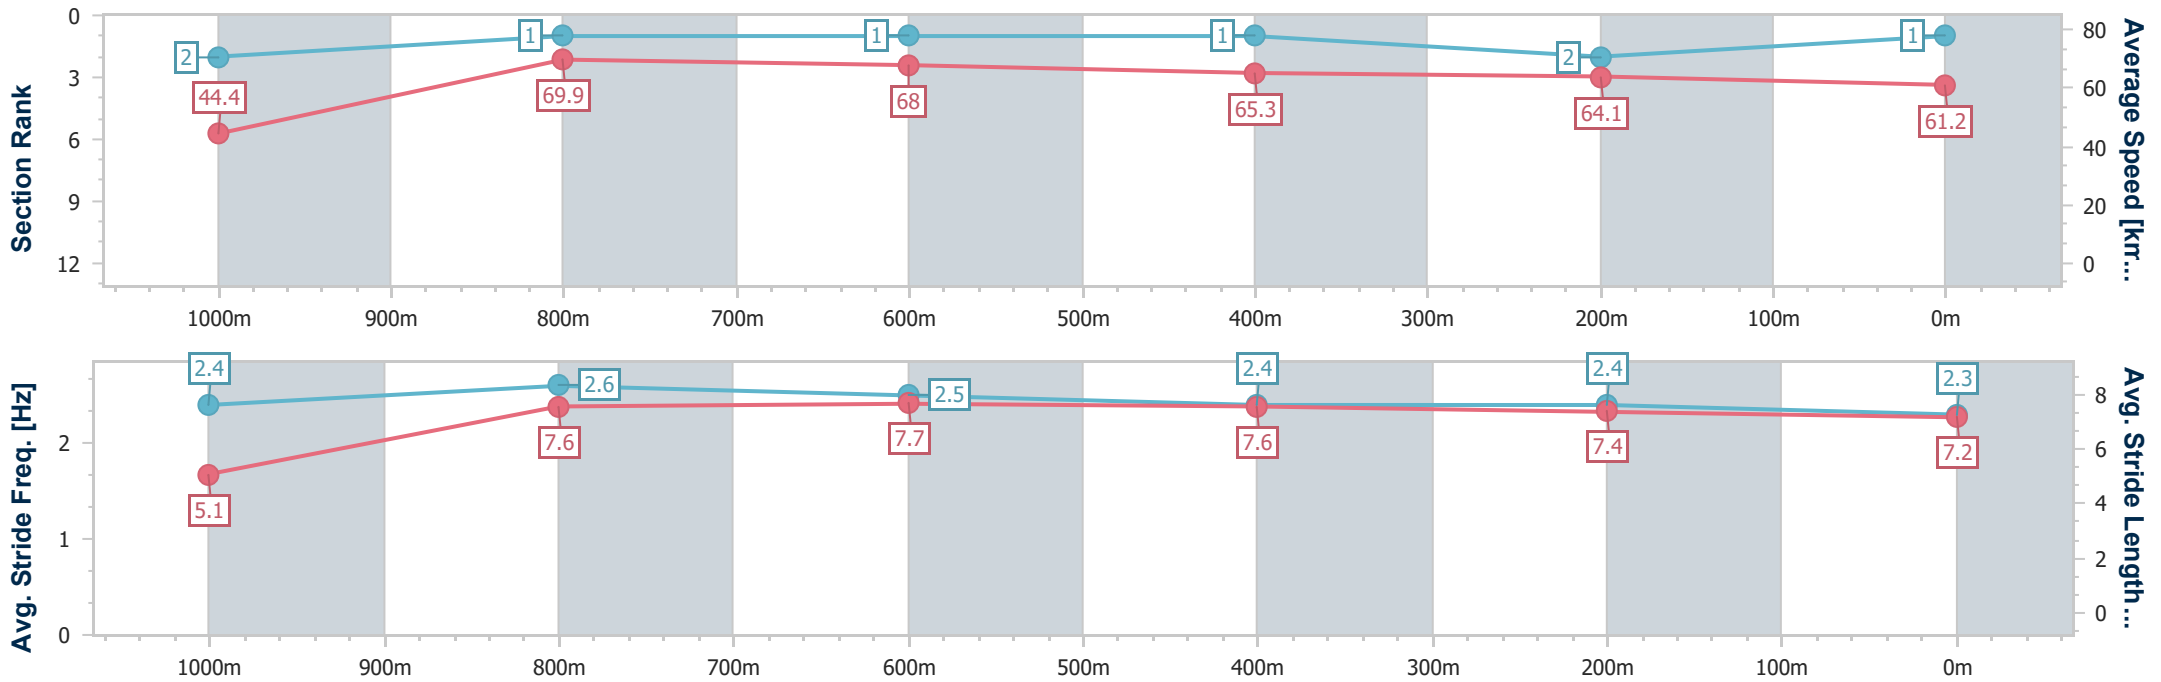

Ipswich QLD Professional

Race 6: SCHWEPPE'S Class 3 Handicap - 1100m

06 December 2023 - 17:10

Track Rating: Good 4, Weather: Fine, Rail Position: True

Section	Overall	1000m	800m	600m	400m	200m
Section Times	1:03.12 [1] (0:08.17)	0:54.95 [2] (0:10.33)	0:44.62 [1] (0:10.60)	0:34.02 [1] (0:11.04)	0:22.98 [1] (0:11.25)	0:11.73 [2] (0:11.73)
Average Speed [km/h]	44.4	69.9	68.0	65.3	64.1	61.2
Top Speed [km/h]	68.2	70.9	69.2	66.2	65.3	64.0
Avg. Dist. to Rail [m]	8.8	3.7	0.3	0.2	1.1	2.6
Avg. Stride Freq. [Hz]	2.4	2.6	2.5	2.4	2.4	2.3
Avg. Stride Length [m]	5.1	7.6	7.7	7.6	7.4	7.2

- [] Ranking at each section and finish
- .-.- No data available at this section
- NA No data available

Horse/Jockey Name	Ring Of Steel
Final Rank	2
Fastest Section Time (Section)	0:08.23 (Overall)
Top Speed [km/h] (Section)	71.6 (1000m)
Race State	Finished