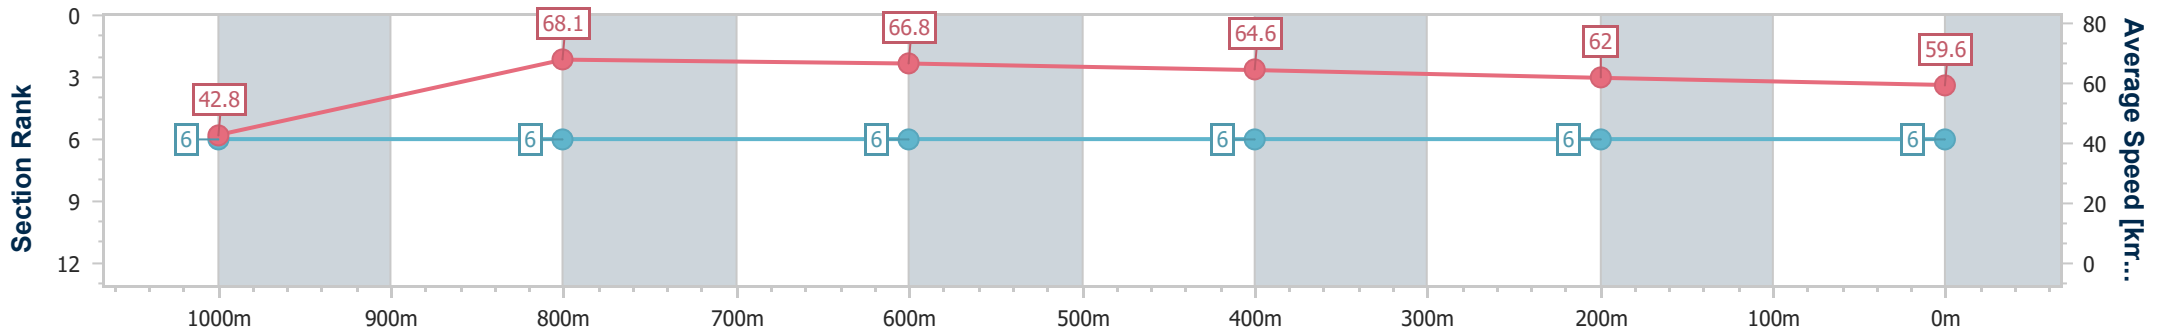

- [] Ranking at each section and finish
- .-.- No data available at this section
- NA No data available

Horse/Jockey Name	Beefeaters
Final Rank	6
Fastest Section Time (Section)	0:08.37 (Overall)
Top Speed [km/h] (Section)	68.9 (1000m)
Race State	Finished

Ipswich QLD Professional

Race 6: SCHWEPPE'S Class 3 Handicap - 1100m

06 December 2023 - 17:10

Track Rating: Good 4, Weather: Fine, Rail Position: True

Section	Overall	1000m	800m	600m	400m	200m
Section Times	1:04.40 [6] (0:08.37)	0:56.03 [6] (0:10.58)	0:45.45 [6] (0:10.67)	0:34.78 [6] (0:11.10)	0:23.68 [6] (0:11.61)	0:12.07 [6] (0:12.07)
Average Speed [km/h]	42.8	68.1	66.8	64.6	62.0	59.6
Top Speed [km/h]	65.5	68.9	67.6	66.8	63.0	61.8
Avg. Dist. to Rail [m]	4.1	1.2	2.1	1.2	1.3	2.7
Avg. Stride Freq. [Hz]	2.3	2.6	2.5	2.5	2.4	2.4
Avg. Stride Length [m]	5.1	7.3	7.3	7.3	7.1	6.9

- [] Ranking at each section and finish
- .-.- No data available at this section
- NA No data available