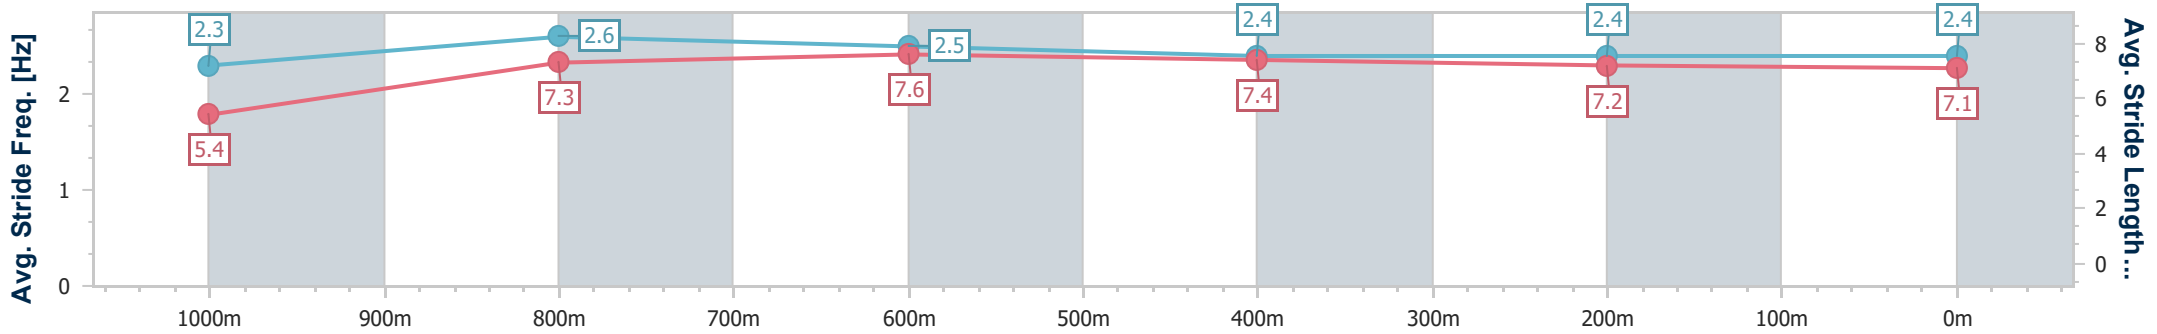

Ipswich QLD Professional

Race 6: SCHWEPPE'S Class 3 Handicap - 1100m

06 December 2023 - 17:10

Track Rating: Good 4, Weather: Fine, Rail Position: True

Section	Overall	1000m	800m	600m	400m	200m
Section Times	1:03.93 [4] (0:08.06)	0:55.87 [1] (0:10.59)	0:45.28 [3] (0:10.69)	0:34.59 [3] (0:11.12)	0:23.47 [4] (0:11.48)	0:11.99 [4] (0:11.99)
Average Speed [km/h]	44.6	68.1	67.3	64.5	62.8	59.9
Top Speed [km/h]	64.7	69.1	68.0	66.9	63.4	62.8
Avg. Dist. to Rail [m]	4.0	0.6	0.4	0.2	0.8	2.1
Avg. Stride Freq. [Hz]	2.3	2.6	2.5	2.4	2.4	2.4
Avg. Stride Length [m]	5.4	7.3	7.6	7.4	7.2	7.1

- [] Ranking at each section and finish
- .-.- No data available at this section
- NA No data available

Horse/Jockey Name	Jump'n Fly
Final Rank	5
Fastest Section Time (Section)	0:08.24 (Overall)
Top Speed [km/h] (Section)	70.0 (1000m)
Race State	Finished