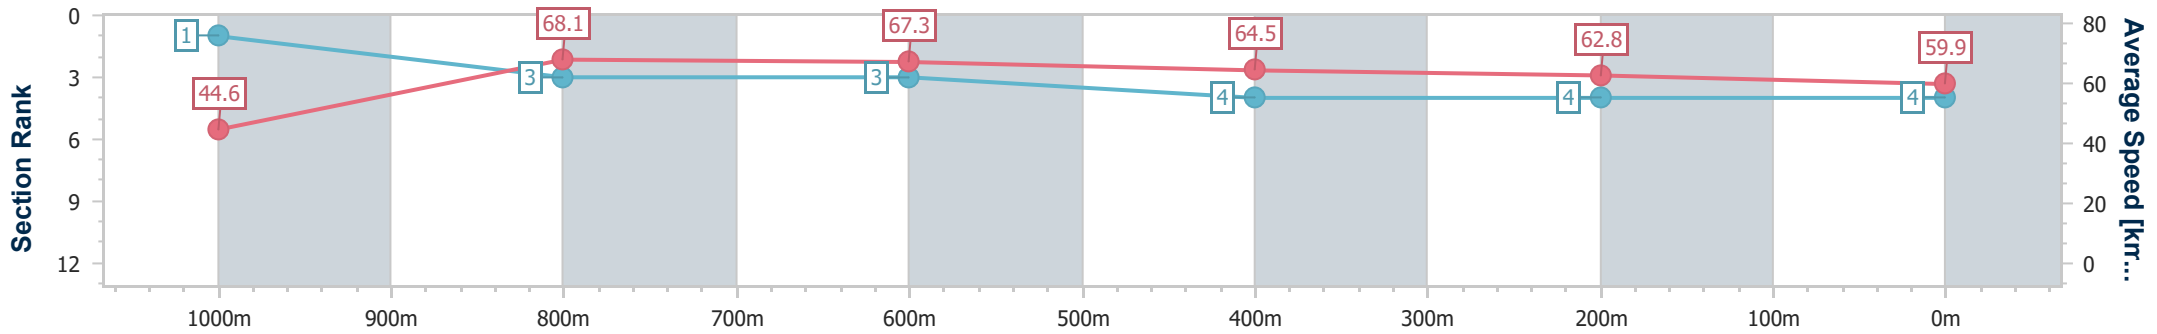

Ipswich QLD Professional

Race 6: SCHWEPPE'S Class 3 Handicap - 1100m

06 December 2023 - 17:10

Track Rating: Good 4, Weather: Fine, Rail Position: True

Section	Overall	1000m	800m	600m	400m	200m
Section Times	1:03.93 [4] (0:08.06)	0:55.87 [1] (0:10.59)	0:45.28 [3] (0:10.69)	0:34.59 [3] (0:11.12)	0:23.47 [4] (0:11.48)	0:11.99 [4] (0:11.99)
Average Speed [km/h]	44.6	68.1	67.3	64.5	62.8	59.9
Top Speed [km/h]	64.7	69.1	68.0	66.9	63.4	62.8
Avg. Dist. to Rail [m]	4.0	0.6	0.4	0.2	0.8	2.1
Avg. Stride Freq. [Hz]	2.3	2.6	2.5	2.4	2.4	2.4
Avg. Stride Length [m]	5.4	7.3	7.6	7.4	7.2	7.1

- [] Ranking at each section and finish
- .-.- No data available at this section
- NA No data available

Horse/Jockey Name	Jump'n Fly
Final Rank	5
Fastest Section Time (Section)	0:08.24 (Overall)
Top Speed [km/h] (Section)	70.0 (1000m)
Race State	Finished