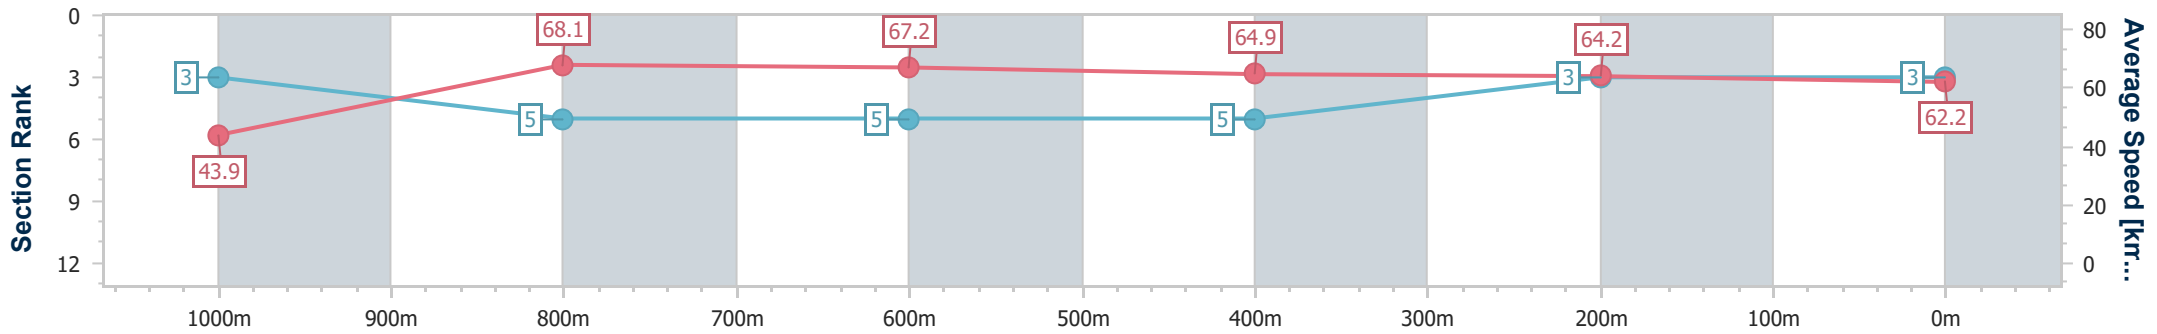

Ipswich QLD Professional

Race 6: SCHWEPPE'S Class 3 Handicap - 1100m

06 December 2023 - 17:10

Track Rating: Good 4, Weather: Fine, Rail Position: True

Section	Overall	1000m	800m	600m	400m	200m
Section Times	1:03.47 [3] (0:08.19)	0:55.28 [3] (0:10.60)	0:44.68 [5] (0:10.74)	0:33.94 [5] (0:11.07)	0:22.87 [5] (0:11.31)	0:11.56 [3] (0:11.56)
Average Speed [km/h]	43.9	68.1	67.2	64.9	64.2	62.2
Top Speed [km/h]	64.5	70.4	68.6	67.0	64.3	63.8
Avg. Dist. to Rail [m]	7.4	2.1	0.1	0.3	1.9	3.4
Avg. Stride Freq. [Hz]	2.6	2.7	2.6	2.5	2.6	2.5
Avg. Stride Length [m]	4.7	6.9	7.2	7.1	7.0	6.8