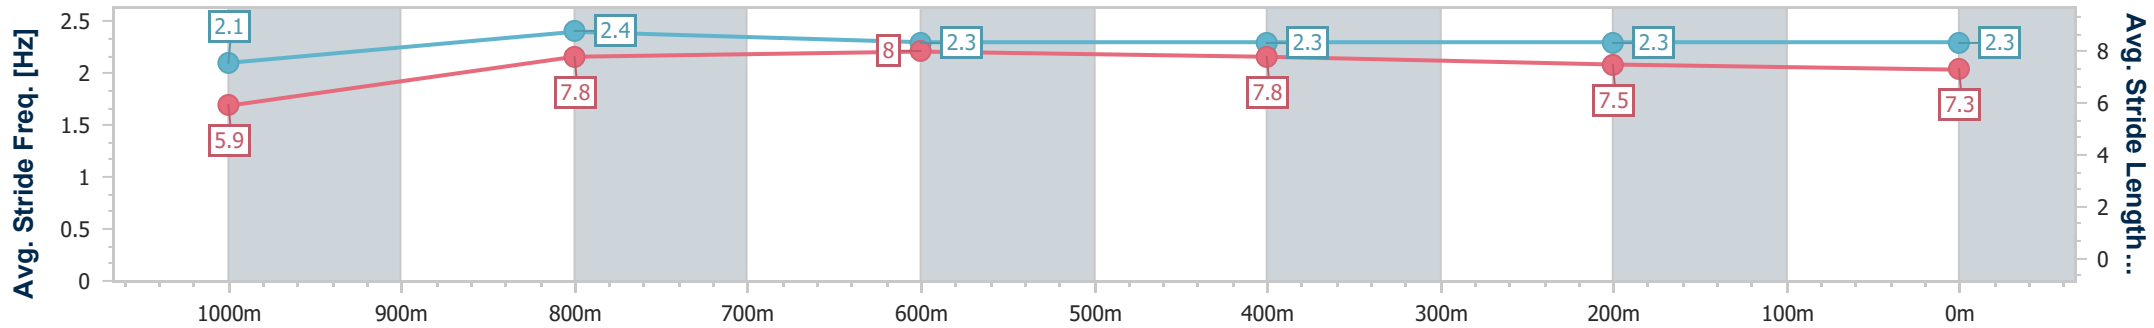

- [] Ranking at each section and finish
- .-.- No data available at this section
- NA No data available

Horse/Jockey Name	Jump'n Fly
Final Rank	5
Fastest Section Time (Section)	0:08.24 (Overall)
Top Speed [km/h] (Section)	70.0 (1000m)
Race State	Finished

Ipswich QLD Professional

Race 6: SCHWEPPE'S Class 3 Handicap - 1100m

06 December 2023 - 17:10

Track Rating: Good 4, Weather: Fine, Rail Position: True

Section	Overall	1000m	800m	600m	400m	200m
Section Times	1:04.05 [5] (0:08.24)	0:55.81 [5] (0:10.51)	0:45.30 [4] (0:10.65)	0:34.65 [4] (0:11.05)	0:23.60 [3] (0:11.51)	0:12.09 [5] (0:12.09)
Average Speed [km/h]	43.8	68.1	67.3	64.7	62.2	59.6
Top Speed [km/h]	65.0	70.0	68.0	66.4	63.4	61.3
Avg. Dist. to Rail [m]	2.8	0.5	1.5	1.8	0.9	0.9
Avg. Stride Freq. [Hz]	2.1	2.4	2.3	2.3	2.3	2.3
Avg. Stride Length [m]	5.9	7.8	8.0	7.8	7.5	7.3

- [] Ranking at each section and finish
- .-.- No data available at this section
- NA No data available

Horse/Jockey Name	Beefeaters
Final Rank	6
Fastest Section Time (Section)	0:08.37 (Overall)
Top Speed [km/h] (Section)	68.9 (1000m)
Race State	Finished