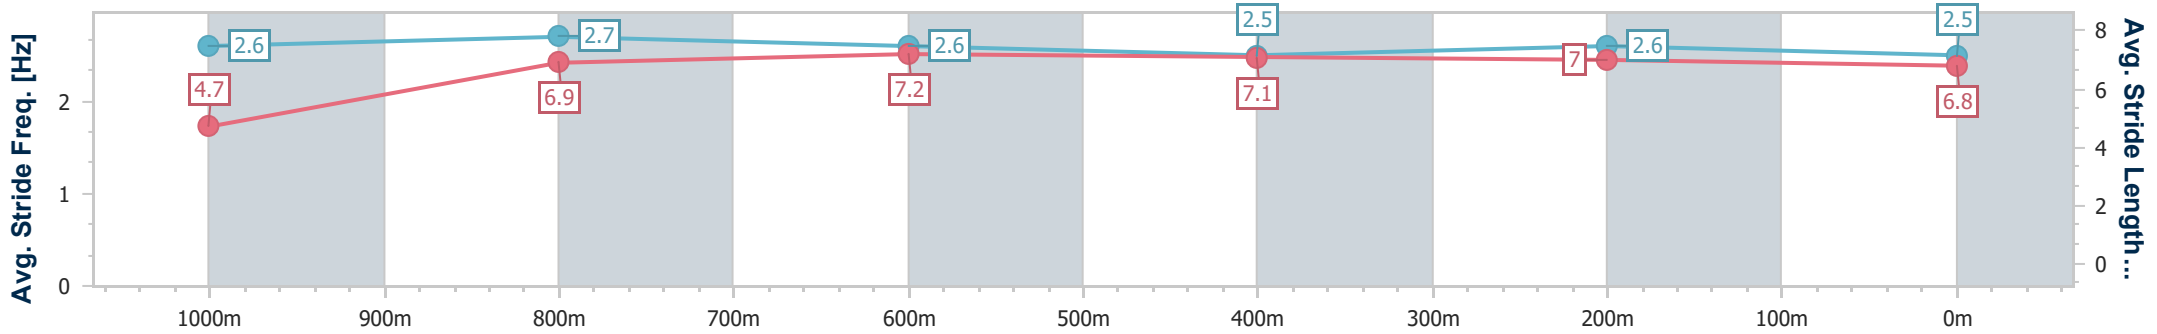

Ipswich QLD Professional

Race 6: SCHWEPPE'S Class 3 Handicap - 1100m

06 December 2023 - 17:10

Track Rating: Good 4, Weather: Fine, Rail Position: True

Section	Overall	1000m	800m	600m	400m	200m
Section Times	1:03.47 [3] (0:08.19)	0:55.28 [3] (0:10.60)	0:44.68 [5] (0:10.74)	0:33.94 [5] (0:11.07)	0:22.87 [5] (0:11.31)	0:11.56 [3] (0:11.56)
Average Speed [km/h]	43.9	68.1	67.2	64.9	64.2	62.2
Top Speed [km/h]	64.5	70.4	68.6	67.0	64.3	63.8
Avg. Dist. to Rail [m]	7.4	2.1	0.1	0.3	1.9	3.4
Avg. Stride Freq. [Hz]	2.6	2.7	2.6	2.5	2.6	2.5
Avg. Stride Length [m]	4.7	6.9	7.2	7.1	7.0	6.8