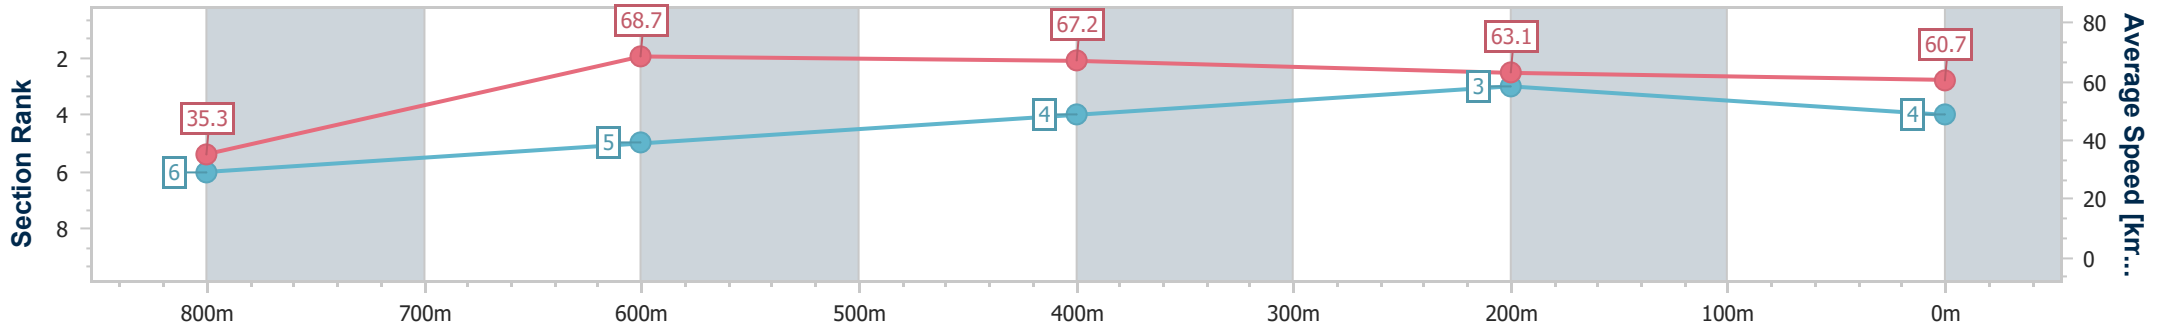

Toowoomba QLD Professional

Race 7: SHERRIN RENTALS Maiden Handicap - 870m

09 December 2023 - 20:51

Track Rating: Good 4 , Weather: Fine , Rail Position: +3m Entire

| Section | Overall | 800m | 600m | 400m | 200m |
|------------------------|--------------------------|--------------------------|--------------------------|--------------------------|--------------------------|
| Section Times | 0:51.63 [4] (0:07.15) | 0:44.48 [6] (0:10.49) | 0:33.99 [5] (0:10.69) | 0:23.30 [4] (0:11.41) | 0:11.89 [3] (0:11.89) |
| Average Speed [km/h] | 35.3 | 68.7 | 67.2 | 63.1 | 60.7 |
| Top Speed [km/h] | 62.8 | 70.5 | 69.6 | 65.3 | 61.7 |
| Avg. Dist. to Rail [m] | 2.4 | 1.1 | 0.3 | 0.5 | 2.2 |
| Avg. Stride Freq. [Hz] | 2.2 | 2.6 | 2.5 | 2.4 | 2.3 |
| Avg. Stride Length [m] | 4.5 | 7.4 | 7.3 | 7.1 | 7.2 |

- [] Ranking at each section and finish
- .-.- No data available at this section
- NA No data available

| | |
|--------------------------------|-------------------|
| Horse/Jockey Name | Caxton Curve |
| Final Rank | 5 |
| Fastest Section Time (Section) | 0:06.85 (Overall) |
| Top Speed [km/h] (Section) | 69.2 (800m) |
| Race State | Finished |