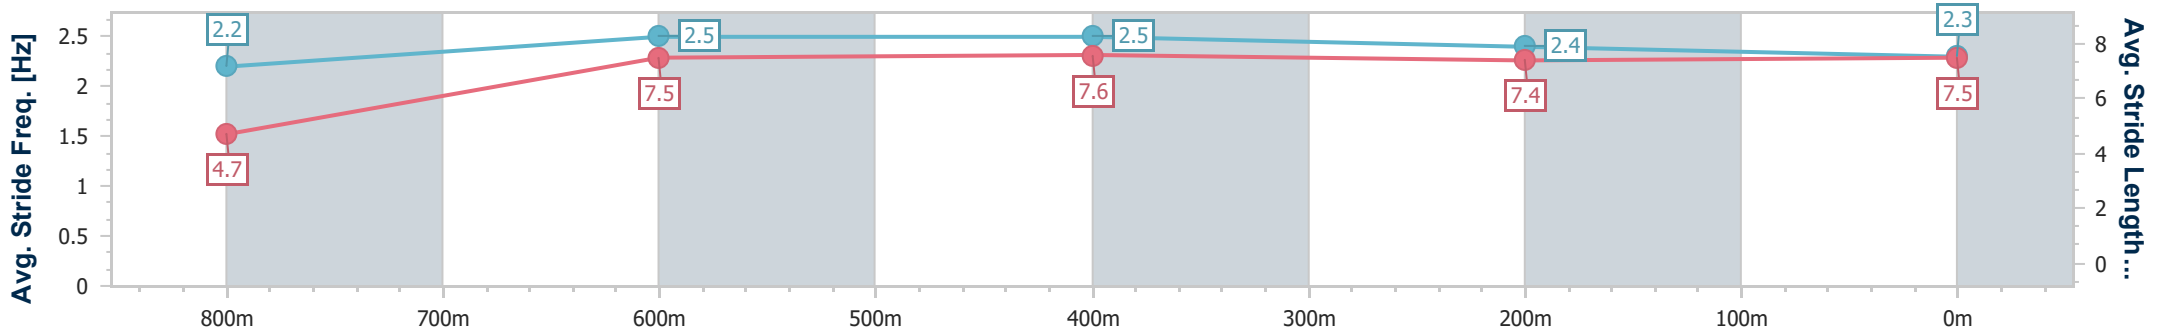

Toowoomba QLD Professional

Race 7: SHERRIN RENTALS Maiden Handicap - 870m

09 December 2023 - 20:51

Track Rating: Good 4 , Weather: Fine , Rail Position: +3m Entire

| Section | Overall | 800m | 600m | 400m | 200m |
|------------------------|--------------------------|--------------------------|--------------------------|--------------------------|--------------------------|
| Section Times | 0:50.97 [2] (0:06.78) | 0:44.19 [2] (0:10.57) | 0:33.62 [2] (0:10.70) | 0:22.92 [2] (0:11.16) | 0:11.76 [2] (0:11.76) |
| Average Speed [km/h] | 37.1 | 68.6 | 67.9 | 64.6 | 61.3 |
| Top Speed [km/h] | 63.4 | 69.5 | 69.9 | 66.7 | 63.9 |
| Avg. Dist. to Rail [m] | 1.7 | 2.8 | 2.3 | 0.5 | 0.4 |
| Avg. Stride Freq. [Hz] | 2.2 | 2.5 | 2.5 | 2.4 | 2.3 |
| Avg. Stride Length [m] | 4.7 | 7.5 | 7.6 | 7.4 | 7.5 |