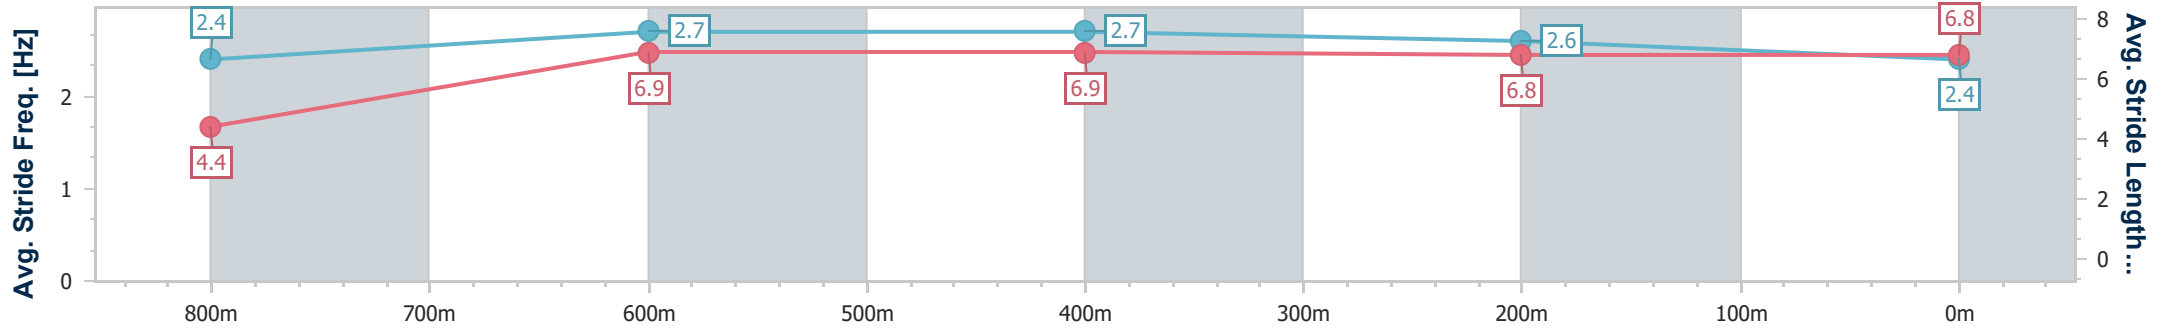

- [] Ranking at each section and finish
- .-.- No data available at this section
- NA No data available

| | |
|--------------------------------|-------------------|
| Horse/Jockey Name | Caxton Curve |
| Final Rank | 5 |
| Fastest Section Time (Section) | 0:06.85 (Overall) |
| Top Speed [km/h] (Section) | 69.2 (800m) |
| Race State | Finished |

Toowoomba QLD Professional

Race 7: SHERRIN RENTALS Maiden Handicap - 870m

09 December 2023 - 20:51

Track Rating: Good 4 , Weather: Fine , Rail Position: +3m Entire

| Section | Overall | 800m | 600m | 400m | 200m |
|------------------------|--------------------------|--------------------------|--------------------------|--------------------------|--------------------------|
| Section Times | 0:52.09 [5] (0:06.85) | 0:45.24 [3] (0:10.54) | 0:34.70 [3] (0:10.92) | 0:23.78 [3] (0:11.54) | 0:12.24 [5] (0:12.24) |
| Average Speed [km/h] | 36.6 | 68.7 | 67.2 | 62.7 | 58.8 |
| Top Speed [km/h] | 64.3 | 69.2 | 68.8 | 64.6 | 61.1 |
| Avg. Dist. to Rail [m] | 2.1 | 3.3 | 3.2 | 1.6 | 1.4 |
| Avg. Stride Freq. [Hz] | 2.4 | 2.7 | 2.7 | 2.6 | 2.4 |
| Avg. Stride Length [m] | 4.4 | 6.9 | 6.9 | 6.8 | 6.8 |

Toowoomba QLD Professional

Race 7: SHERRIN RENTALS Maiden Handicap - 870m

09 December 2023 - 20:51

Track Rating: Good 4 , Weather: Fine , Rail Position: +3m Entire

| Section | Overall | 800m | 600m | 400m | 200m |
|------------------------|--------------------------|--------------------------|--------------------------|--------------------------|--------------------------|
| Section Times | 0:52.23 [6] (0:07.02) | 0:45.21 [5] (0:10.56) | 0:34.65 [4] (0:11.14) | 0:23.51 [5] (0:11.60) | 0:11.91 [6] (0:11.91) |
| Average Speed [km/h] | 36.1 | 68.5 | 65.9 | 62.8 | 60.5 |
| Top Speed [km/h] | 63.9 | 69.7 | 68.6 | 63.5 | 62.4 |
| Avg. Dist. to Rail [m] | 1.9 | 3.3 | 3.5 | 2.6 | 0.7 |
| Avg. Stride Freq. [Hz] | 2.3 | 2.7 | 2.5 | 2.4 | 2.3 |
| Avg. Stride Length [m] | 4.4 | 7.1 | 7.1 | 7.2 | 7.2 |