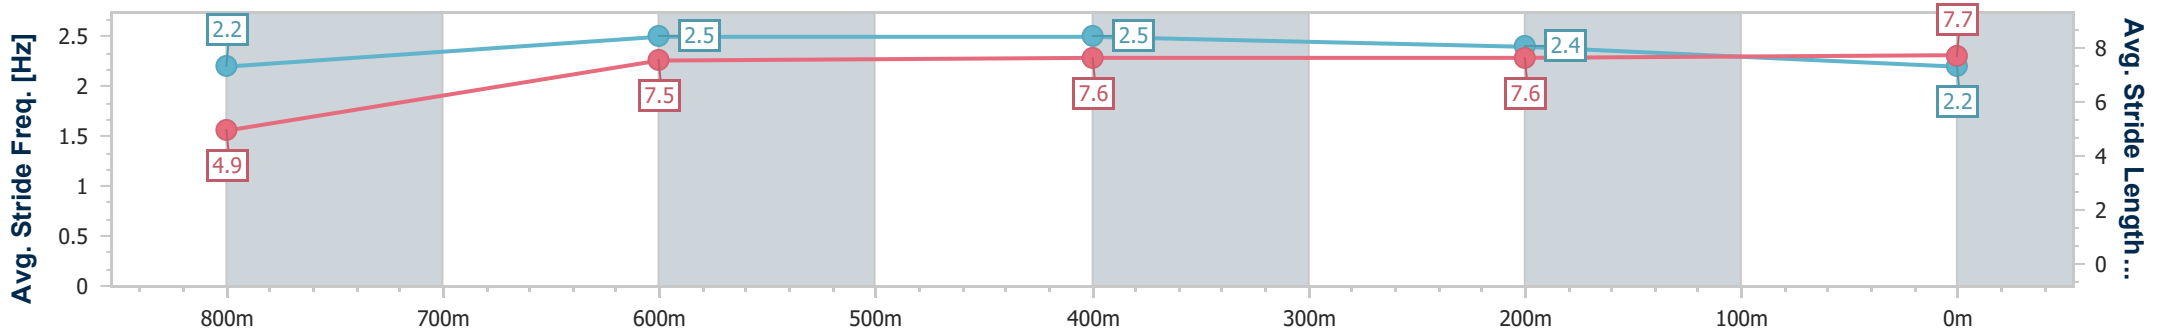

Toowoomba QLD Professional

Race 7: SHERRIN RENTALS Maiden Handicap - 870m

09 December 2023 - 20:51

Track Rating: Good 4 , Weather: Fine , Rail Position: +3m Entire

| Section | Overall | 800m | 600m | 400m | 200m |
|------------------------|--------------------------|--------------------------|--------------------------|--------------------------|--------------------------|
| Section Times | 0:50.76 [1] (0:06.76) | 0:44.00 [1] (0:10.53) | 0:33.47 [1] (0:10.70) | 0:22.77 [1] (0:11.18) | 0:11.59 [1] (0:11.59) |
| Average Speed [km/h] | 37.6 | 68.6 | 67.8 | 64.9 | 62.0 |
| Top Speed [km/h] | 65.0 | 70.6 | 70.6 | 65.9 | 65.1 |
| Avg. Dist. to Rail [m] | 2.4 | 2.3 | 1.7 | 1.7 | 0.9 |
| Avg. Stride Freq. [Hz] | 2.2 | 2.5 | 2.5 | 2.4 | 2.2 |
| Avg. Stride Length [m] | 4.9 | 7.5 | 7.6 | 7.6 | 7.7 |

- [] Ranking at each section and finish
- .-.- No data available at this section
- NA No data available

| | |
|--------------------------------|-------------------|
| Horse/Jockey Name | Biz Class |
| Final Rank | 2 |
| Fastest Section Time (Section) | 0:06.78 (Overall) |
| Top Speed [km/h] (Section) | 69.9 (600m) |
| Race State | Finished |