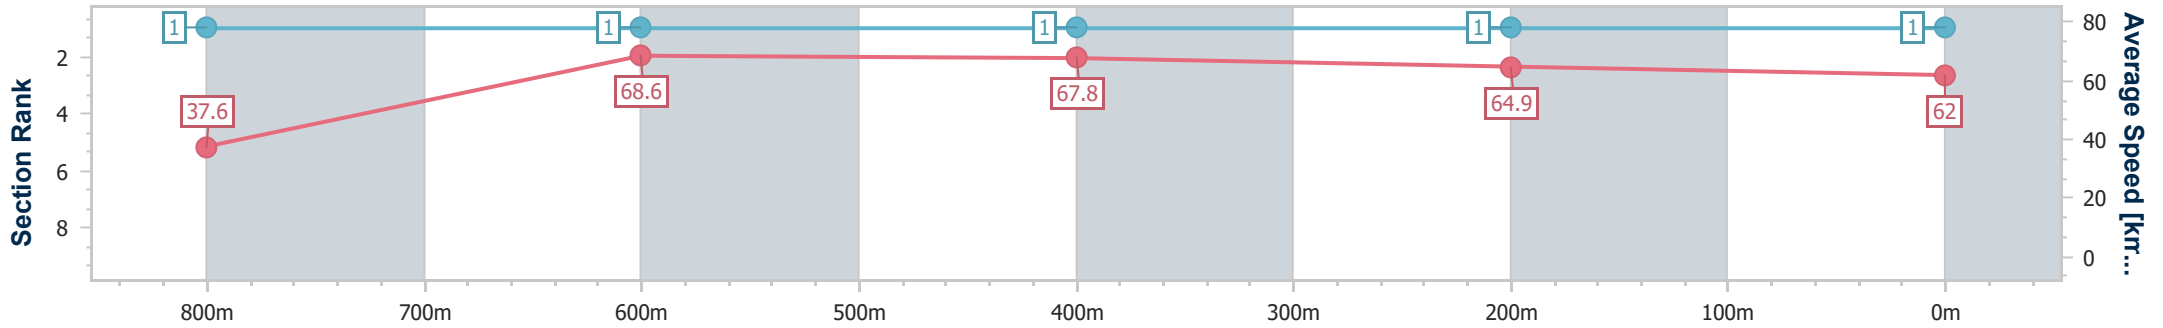

Toowoomba QLD Professional

Race 7: SHERRIN RENTALS Maiden Handicap - 870m

09 December 2023 - 20:51

Track Rating: Good 4 , Weather: Fine , Rail Position: +3m Entire

| Section | Overall | 800m | 600m | 400m | 200m |
|------------------------|--------------------------|--------------------------|--------------------------|--------------------------|--------------------------|
| Section Times | 0:50.76 [1] (0:06.76) | 0:44.00 [1] (0:10.53) | 0:33.47 [1] (0:10.70) | 0:22.77 [1] (0:11.18) | 0:11.59 [1] (0:11.59) |
| Average Speed [km/h] | 37.6 | 68.6 | 67.8 | 64.9 | 62.0 |
| Top Speed [km/h] | 65.0 | 70.6 | 70.6 | 65.9 | 65.1 |
| Avg. Dist. to Rail [m] | 2.4 | 2.3 | 1.7 | 1.7 | 0.9 |
| Avg. Stride Freq. [Hz] | 2.2 | 2.5 | 2.5 | 2.4 | 2.2 |
| Avg. Stride Length [m] | 4.9 | 7.5 | 7.6 | 7.6 | 7.7 |