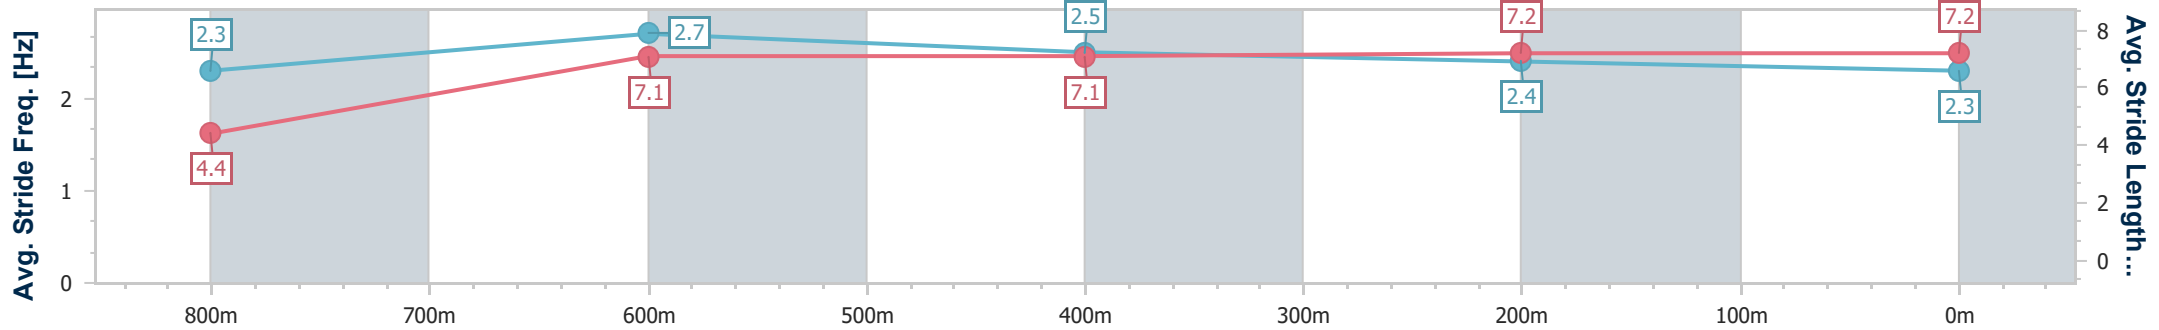

Toowoomba QLD Professional

Race 7: SHERRIN RENTALS Maiden Handicap - 870m

09 December 2023 - 20:51

Track Rating: Good 4 , Weather: Fine , Rail Position: +3m Entire

| Section | Overall | 800m | 600m | 400m | 200m |
|------------------------|--------------------------|--------------------------|--------------------------|--------------------------|--------------------------|
| Section Times | 0:52.23 [6] (0:07.02) | 0:45.21 [5] (0:10.56) | 0:34.65 [4] (0:11.14) | 0:23.51 [5] (0:11.60) | 0:11.91 [6] (0:11.91) |
| Average Speed [km/h] | 36.1 | 68.5 | 65.9 | 62.8 | 60.5 |
| Top Speed [km/h] | 63.9 | 69.7 | 68.6 | 63.5 | 62.4 |
| Avg. Dist. to Rail [m] | 1.9 | 3.3 | 3.5 | 2.6 | 0.7 |
| Avg. Stride Freq. [Hz] | 2.3 | 2.7 | 2.5 | 2.4 | 2.3 |
| Avg. Stride Length [m] | 4.4 | 7.1 | 7.1 | 7.2 | 7.2 |

- [] Ranking at each section and finish
- .-.- No data available at this section
- NA No data available