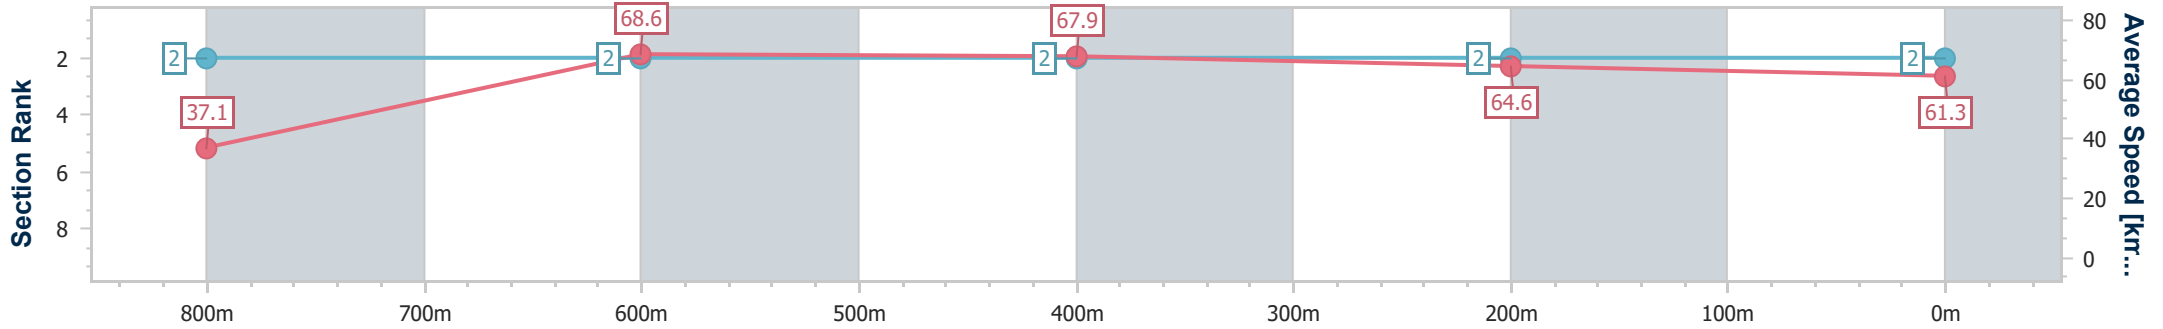

Toowoomba QLD Professional

Race 7: SHERRIN RENTALS Maiden Handicap - 870m

09 December 2023 - 20:51

Track Rating: Good 4 , Weather: Fine , Rail Position: +3m Entire

| Section | Overall | 800m | 600m | 400m | 200m |
|------------------------|--------------------------|--------------------------|--------------------------|--------------------------|--------------------------|
| Section Times | 0:50.97 [2] (0:06.78) | 0:44.19 [2] (0:10.57) | 0:33.62 [2] (0:10.70) | 0:22.92 [2] (0:11.16) | 0:11.76 [2] (0:11.76) |
| Average Speed [km/h] | 37.1 | 68.6 | 67.9 | 64.6 | 61.3 |
| Top Speed [km/h] | 63.4 | 69.5 | 69.9 | 66.7 | 63.9 |
| Avg. Dist. to Rail [m] | 1.7 | 2.8 | 2.3 | 0.5 | 0.4 |
| Avg. Stride Freq. [Hz] | 2.2 | 2.5 | 2.5 | 2.4 | 2.3 |
| Avg. Stride Length [m] | 4.7 | 7.5 | 7.6 | 7.4 | 7.5 |