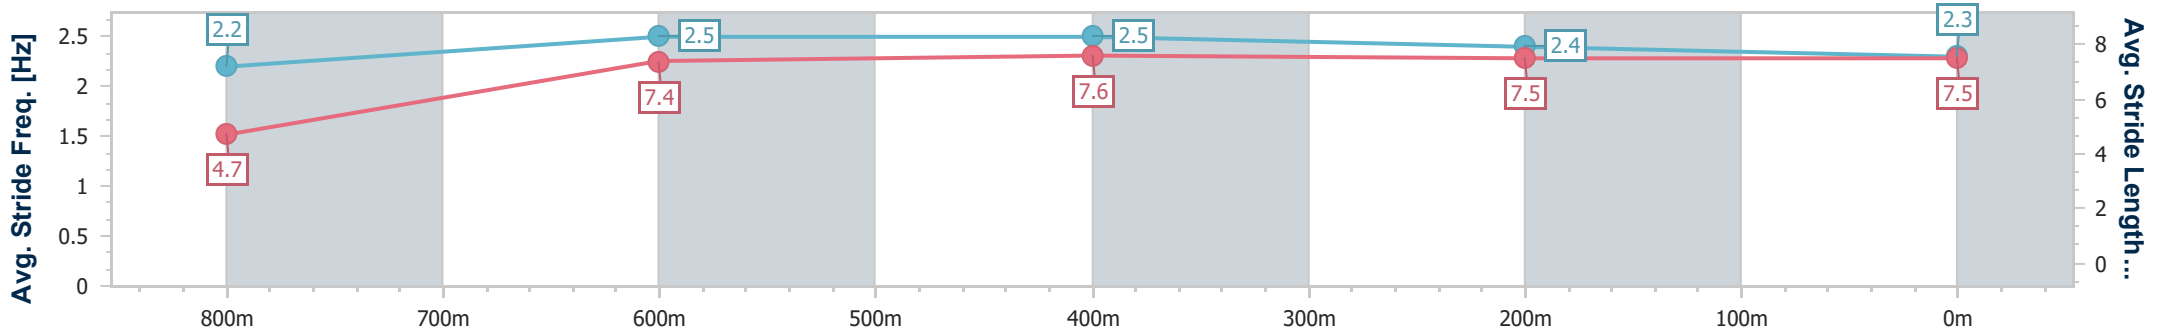

Toowoomba QLD Professional

Race 7: SHERRIN RENTALS Maiden Handicap - 870m

09 December 2023 - 20:51

Track Rating: Good 4 , Weather: Fine , Rail Position: +3m Entire

| Section | Overall | 800m | 600m | 400m | 200m |
|------------------------|--------------------------|--------------------------|--------------------------|--------------------------|-------------|
| Section Times | 0:51.10 [3] (0:06.95) | 0:44.15 [4] (0:11.02) | 0:33.13 [6] (0:10.78) | 0:22.35 [6] (0:11.09) | 0:11.26 [4] |
| Average Speed [km/h] | 36.3 | 65.6 | 67.8 | 65.2 | 63.7 |
| Top Speed [km/h] | 60.4 | 68.9 | 68.9 | 66.0 | 65.0 |
| Avg. Dist. to Rail [m] | 2.5 | 3.4 | 2.7 | 1.2 | 0.4 |
| Avg. Stride Freq. [Hz] | 2.2 | 2.5 | 2.5 | 2.4 | 2.3 |
| Avg. Stride Length [m] | 4.7 | 7.4 | 7.6 | 7.5 | 7.5 |