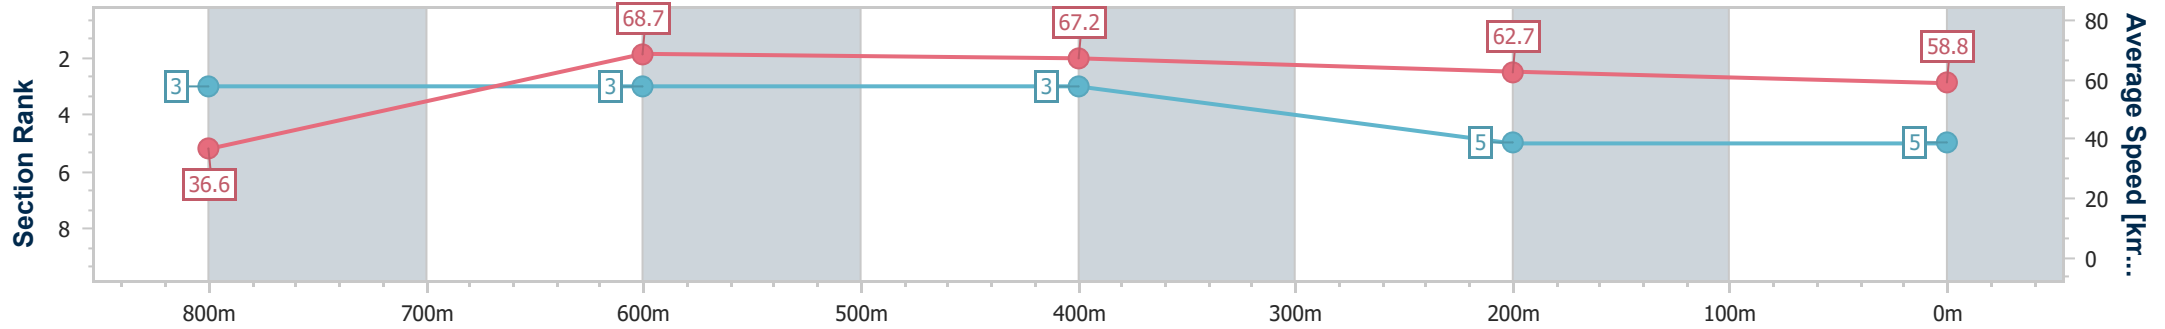

- [] Ranking at each section and finish
- .-.- No data available at this section
- NA No data available

| | |
|--------------------------------|-------------------|
| Horse/Jockey Name | Caxton Curve |
| Final Rank | 5 |
| Fastest Section Time (Section) | 0:06.85 (Overall) |
| Top Speed [km/h] (Section) | 69.2 (800m) |
| Race State | Finished |

Toowoomba QLD Professional

Race 7: SHERRIN RENTALS Maiden Handicap - 870m

09 December 2023 - 20:51

Track Rating: Good 4 , Weather: Fine , Rail Position: +3m Entire

| Section | Overall | 800m | 600m | 400m | 200m |
|------------------------|--------------------------|--------------------------|--------------------------|--------------------------|--------------------------|
| Section Times | 0:52.09 [5] (0:06.85) | 0:45.24 [3] (0:10.54) | 0:34.70 [3] (0:10.92) | 0:23.78 [3] (0:11.54) | 0:12.24 [5] (0:12.24) |
| Average Speed [km/h] | 36.6 | 68.7 | 67.2 | 62.7 | 58.8 |
| Top Speed [km/h] | 64.3 | 69.2 | 68.8 | 64.6 | 61.1 |
| Avg. Dist. to Rail [m] | 2.1 | 3.3 | 3.2 | 1.6 | 1.4 |
| Avg. Stride Freq. [Hz] | 2.4 | 2.7 | 2.7 | 2.6 | 2.4 |
| Avg. Stride Length [m] | 4.4 | 6.9 | 6.9 | 6.8 | 6.8 |