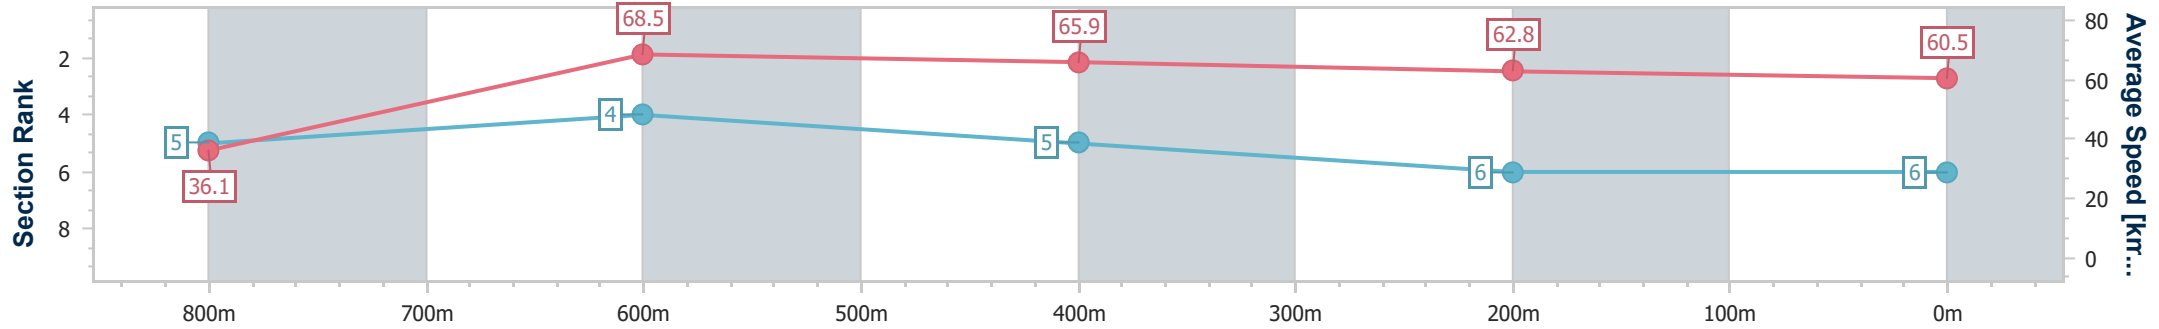

Toowoomba QLD Professional

Race 7: SHERRIN RENTALS Maiden Handicap - 870m

09 December 2023 - 20:51

Track Rating: Good 4 , Weather: Fine , Rail Position: +3m Entire

| Section | Overall | 800m | 600m | 400m | 200m |
|------------------------|--------------------------|--------------------------|--------------------------|--------------------------|--------------------------|
| Section Times | 0:52.23 [6] (0:07.02) | 0:45.21 [5] (0:10.56) | 0:34.65 [4] (0:11.14) | 0:23.51 [5] (0:11.60) | 0:11.91 [6] (0:11.91) |
| Average Speed [km/h] | 36.1 | 68.5 | 65.9 | 62.8 | 60.5 |
| Top Speed [km/h] | 63.9 | 69.7 | 68.6 | 63.5 | 62.4 |
| Avg. Dist. to Rail [m] | 1.9 | 3.3 | 3.5 | 2.6 | 0.7 |
| Avg. Stride Freq. [Hz] | 2.3 | 2.7 | 2.5 | 2.4 | 2.3 |
| Avg. Stride Length [m] | 4.4 | 7.1 | 7.1 | 7.2 | 7.2 |

- [] Ranking at each section and finish
- .-.- No data available at this section
- NA No data available