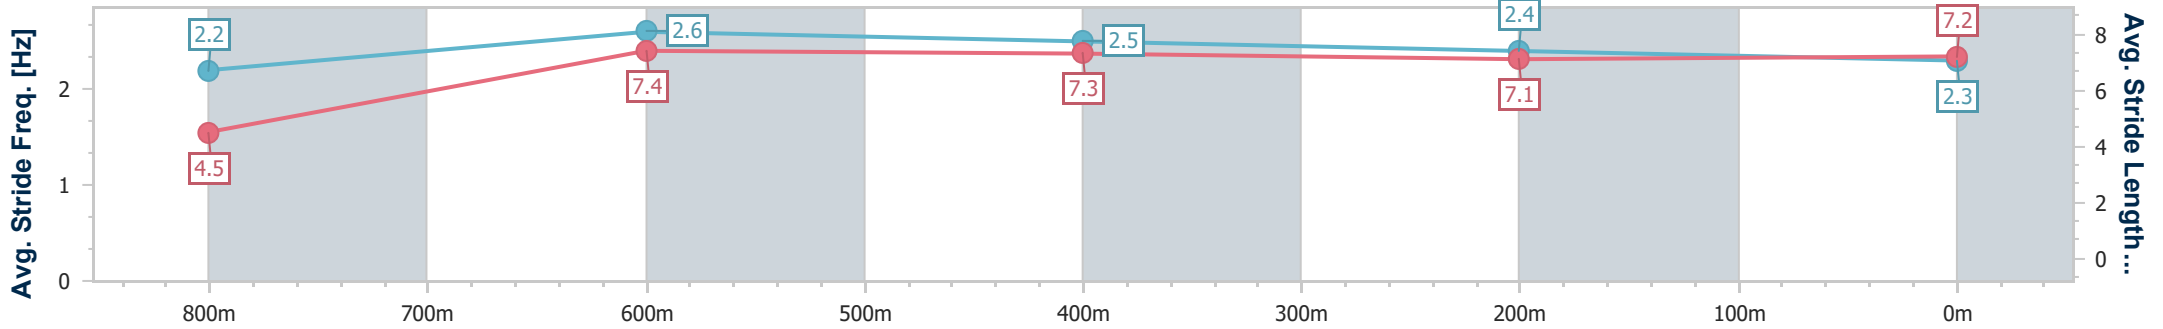

Toowoomba QLD Professional

Race 7: SHERRIN RENTALS Maiden Handicap - 870m

09 December 2023 - 20:51

Track Rating: Good 4 , Weather: Fine , Rail Position: +3m Entire

| Section | Overall | 800m | 600m | 400m | 200m |
|------------------------|--------------------------|--------------------------|--------------------------|--------------------------|--------------------------|
| Section Times | 0:51.63 [4] (0:07.15) | 0:44.48 [6] (0:10.49) | 0:33.99 [5] (0:10.69) | 0:23.30 [4] (0:11.41) | 0:11.89 [3] (0:11.89) |
| Average Speed [km/h] | 35.3 | 68.7 | 67.2 | 63.1 | 60.7 |
| Top Speed [km/h] | 62.8 | 70.5 | 69.6 | 65.3 | 61.7 |
| Avg. Dist. to Rail [m] | 2.4 | 1.1 | 0.3 | 0.5 | 2.2 |
| Avg. Stride Freq. [Hz] | 2.2 | 2.6 | 2.5 | 2.4 | 2.3 |
| Avg. Stride Length [m] | 4.5 | 7.4 | 7.3 | 7.1 | 7.2 |

- [] Ranking at each section and finish
- .-.- No data available at this section
- NA No data available

| | |
|--------------------------------|-------------------|
| Horse/Jockey Name | Caxton Curve |
| Final Rank | 5 |
| Fastest Section Time (Section) | 0:06.85 (Overall) |
| Top Speed [km/h] (Section) | 69.2 (800m) |
| Race State | Finished |