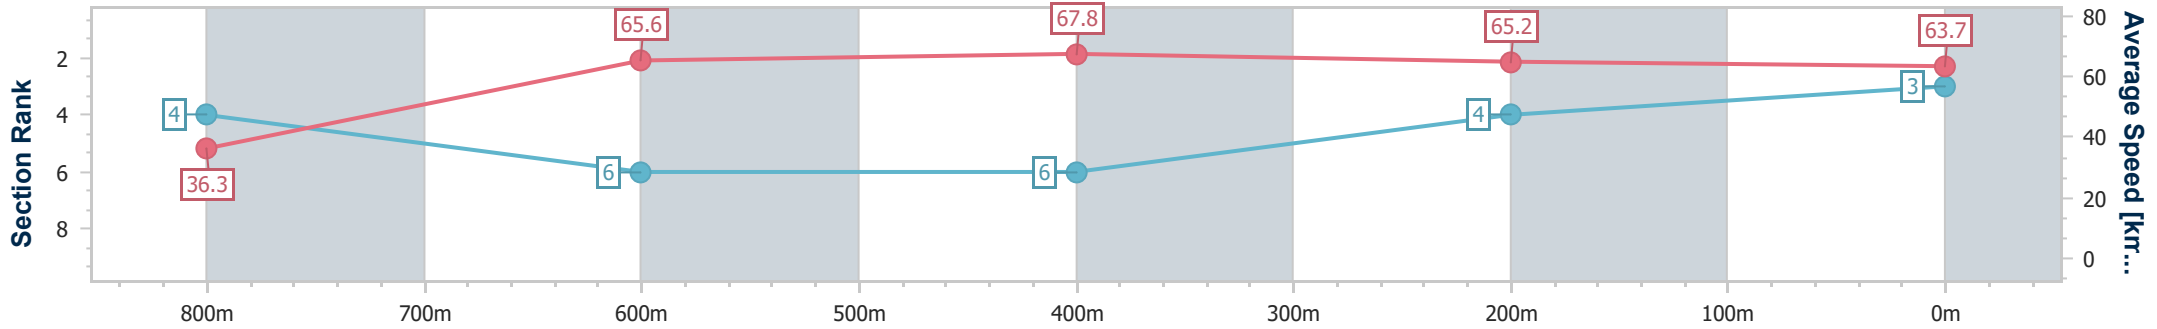

Toowoomba QLD Professional

Race 7: SHERRIN RENTALS Maiden Handicap - 870m

09 December 2023 - 20:51

Track Rating: Good 4 , Weather: Fine , Rail Position: +3m Entire

| Section | Overall | 800m | 600m | 400m | 200m |
|------------------------|--------------------------|--------------------------|--------------------------|--------------------------|-------------|
| Section Times | 0:51.10 [3] (0:06.95) | 0:44.15 [4] (0:11.02) | 0:33.13 [6] (0:10.78) | 0:22.35 [6] (0:11.09) | 0:11.26 [4] |
| Average Speed [km/h] | 36.3 | 65.6 | 67.8 | 65.2 | 63.7 |
| Top Speed [km/h] | 60.4 | 68.9 | 68.9 | 66.0 | 65.0 |
| Avg. Dist. to Rail [m] | 2.5 | 3.4 | 2.7 | 1.2 | 0.4 |
| Avg. Stride Freq. [Hz] | 2.2 | 2.5 | 2.5 | 2.4 | 2.3 |
| Avg. Stride Length [m] | 4.7 | 7.4 | 7.6 | 7.5 | 7.5 |

- [] Ranking at each section and finish
- .-.- No data available at this section
- NA No data available

| | |
|--------------------------------|-------------------|
| Horse/Jockey Name | Destiny's Dancer |
| Final Rank | 4 |
| Fastest Section Time (Section) | 0:07.15 (Overall) |
| Top Speed [km/h] (Section) | 70.5 (800m) |
| Race State | Finished |