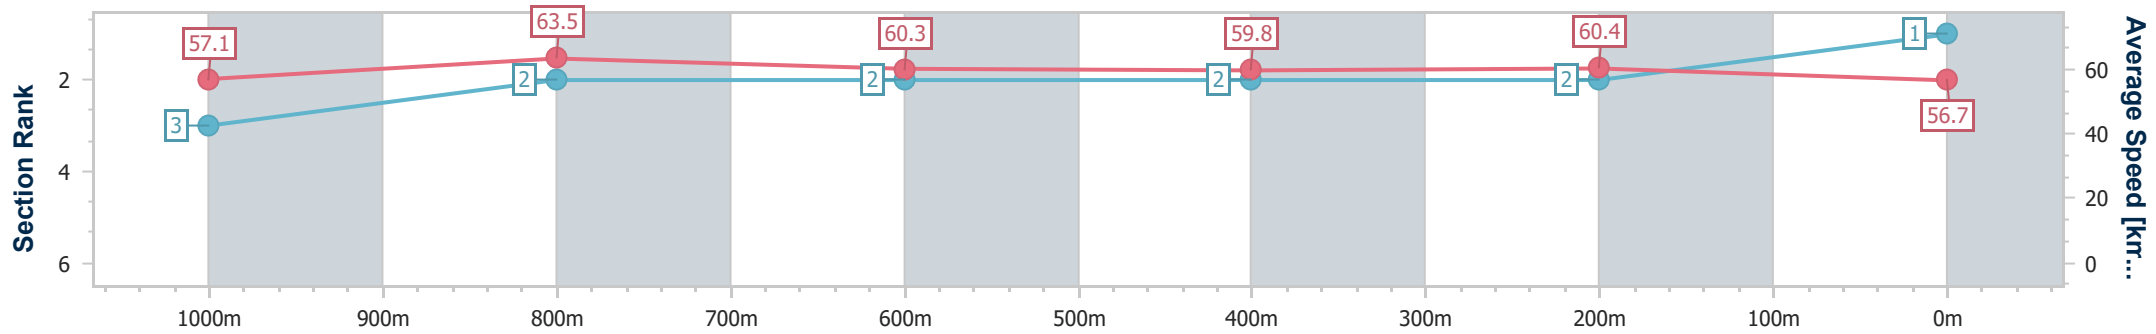

Horse/Jockey Name	Mishani Fearless
Final Rank	1
Fastest Section Time (Section)	0:11.67 (1000m)
Top Speed [km/h] (Section)	64.4 (1000m)
Race State	Finished

Sunshine Coast QLD Professional
Race 1: SAIRCARE SUPPORT QTIS Two-Year-Old Maiden
Handicap - 1200m

10 December 2023 - 12:50

Track Rating: Good 4, Weather: Fine, Rail Position: +8m Entire

Section	Overall	1000m	800m	600m	400m	200m
Section Times	1:14.12 [1] (0:12.62)	1:01.50 [3] (0:11.67)	0:49.83 [2] (0:12.54)	0:37.29 [2] (0:12.64)	0:24.65 [2] (0:11.94)	0:12.71 [2] (0:12.71)
Average Speed [km/h]	57.1	63.5	60.3	59.8	60.4	56.7
Top Speed [km/h]	63.6	64.4	62.0	60.5	61.1	59.7
Avg. Dist. to Rail [m]	13.3	11.4	9.2	8.1	9.7	11.7
Avg. Stride Freq. [Hz]	2.2	2.2	2.1	2.1	2.2	2.1
Avg. Stride Length [m]	7.3	8.0	7.9	7.9	7.7	7.5

- [ ] Ranking at each section and finish
- -.-.- No data available at this section
- NA No data available