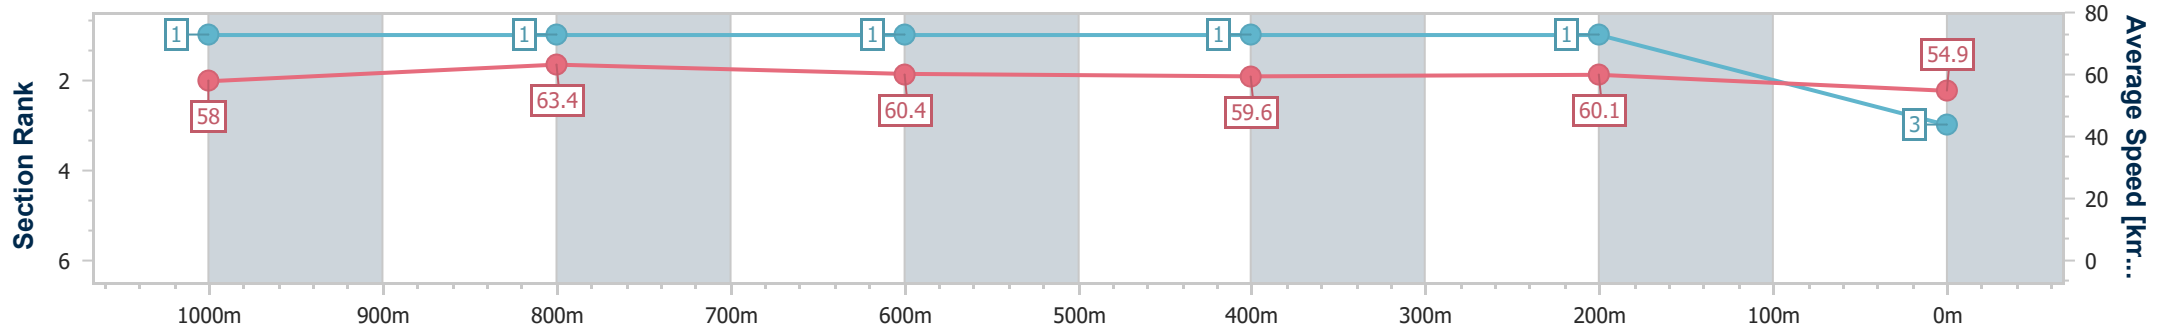

Horse/Jockey Name	Mishani Reactor
Final Rank	3
Fastest Section Time (Section)	0:11.63 (1000m)
Top Speed [km/h] (Section)	66.1 (1000m)
Race State	Finished

Sunshine Coast QLD Professional
Race 1: SAIRCARE SUPPORT QTIS Two-Year-Old Maiden
Handicap - 1200m

10 December 2023 - 12:50

Track Rating: Good 4, Weather: Fine, Rail Position: +8m Entire

Section	Overall	1000m	800m	600m	400m	200m
Section Times	1:14.36 [3] (0:12.43)	1:01.93 [1] (0:11.63)	0:50.30 [1] (0:12.61)	0:37.69 [1] (0:12.61)	0:25.08 [1] (0:11.99)	0:13.09 [1] (0:13.09)
Average Speed [km/h]	58.0	63.4	60.4	59.6	60.1	54.9
Top Speed [km/h]	66.0	66.1	60.9	60.8	60.9	58.6
Avg. Dist. to Rail [m]	14.8	11.7	9.3	7.7	7.9	8.6
Avg. Stride Freq. [Hz]	2.3	2.2	2.2	2.2	2.2	2.2
Avg. Stride Length [m]	7.1	7.8	7.7	7.5	7.4	7.0

- [ ] Ranking at each section and finish
- -.-.- No data available at this section
- NA No data available