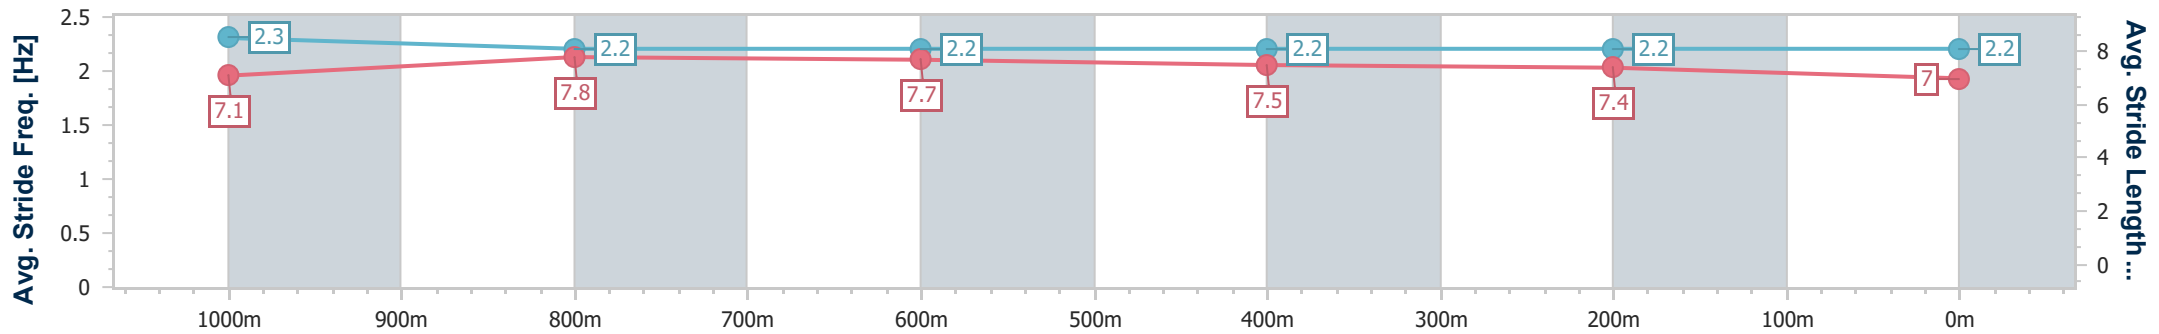

Sunshine Coast QLD Professional
 Race 1: SAIRCARE SUPPORT QTIS Two-Year-Old Maiden
 Handicap - 1200m

10 December 2023 - 12:50

Track Rating: Good 4, Weather: Fine, Rail Position: +8m Entire

Section	Overall	1000m	800m	600m	400m	200m
Section Times	1:14.36 [3] (0:12.43)	1:01.93 [1] (0:11.63)	0:50.30 [1] (0:12.61)	0:37.69 [1] (0:12.61)	0:25.08 [1] (0:11.99)	0:13.09 [1] (0:13.09)
Average Speed [km/h]	58.0	63.4	60.4	59.6	60.1	54.9
Top Speed [km/h]	66.0	66.1	60.9	60.8	60.9	58.6
Avg. Dist. to Rail [m]	14.8	11.7	9.3	7.7	7.9	8.6
Avg. Stride Freq. [Hz]	2.3	2.2	2.2	2.2	2.2	2.2
Avg. Stride Length [m]	7.1	7.8	7.7	7.5	7.4	7.0