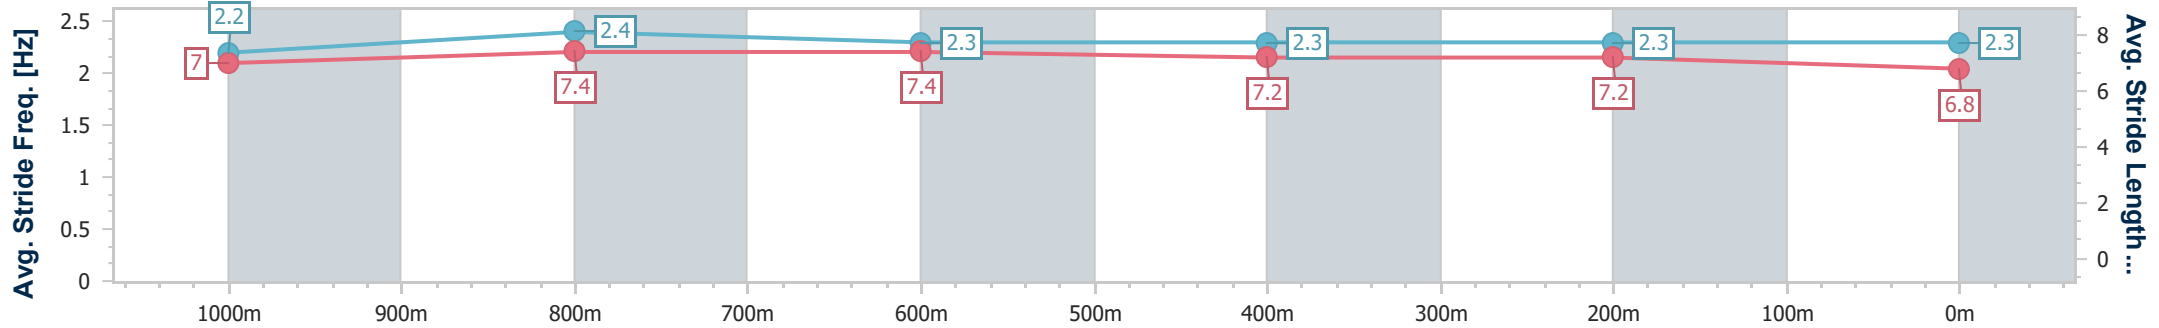

- [] Ranking at each section and finish
- .-.- No data available at this section
- NA No data available

Horse/Jockey Name	Mishani Unlawful
Final Rank	6
Fastest Section Time (Section)	0:11.61 (1000m)
Top Speed [km/h] (Section)	64.1 (1000m)
Race State	Finished

Sunshine Coast QLD Professional
 Race 1: SAIRCARE SUPPORT QTIS Two-Year-Old Maiden
 Handicap - 1200m

10 December 2023 - 12:50

Track Rating: Good 4, Weather: Fine, Rail Position: +8m Entire

Section	Overall	1000m	800m	600m	400m	200m
Section Times	1:14.96 [6] (0:12.92)	1:02.04 [4] (0:11.61)	0:50.43 [4] (0:12.66)	0:37.77 [5] (0:12.71)	0:25.06 [5] (0:12.02)	0:13.04 [6] (0:13.04)
Average Speed [km/h]	55.8	63.4	60.3	59.4	59.9	55.3
Top Speed [km/h]	64.1	64.1	61.9	60.1	61.1	58.4
Avg. Dist. to Rail [m]	10.8	10.0	9.6	8.1	8.3	8.1
Avg. Stride Freq. [Hz]	2.2	2.4	2.3	2.3	2.3	2.3
Avg. Stride Length [m]	7.0	7.4	7.4	7.2	7.2	6.8

- [] Ranking at each section and finish
- .-.- No data available at this section
- NA No data available