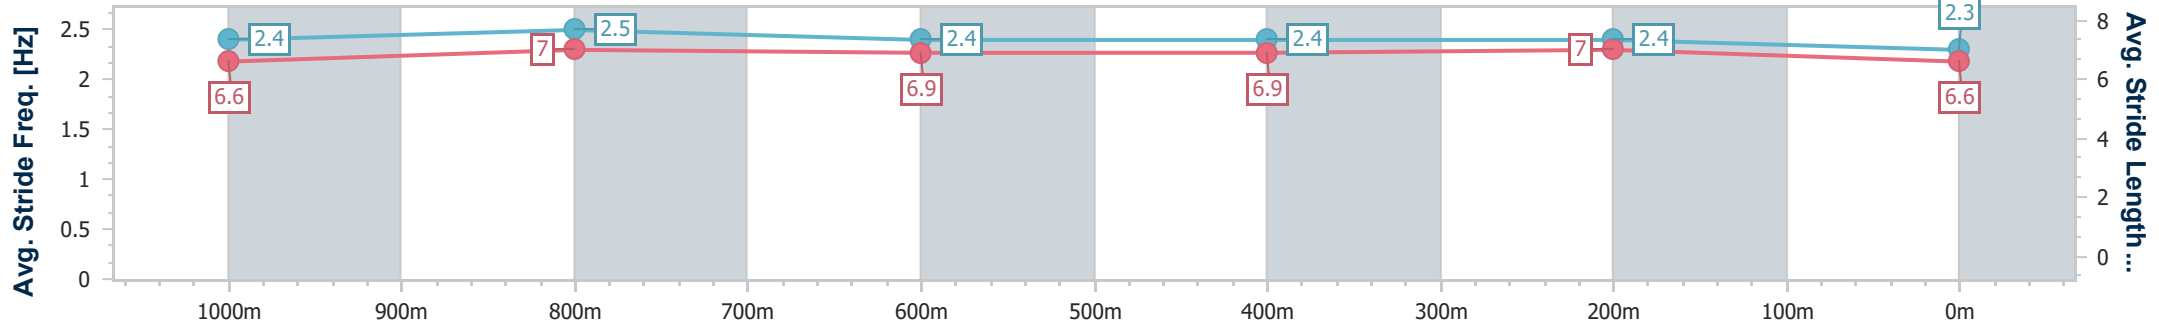

- [] Ranking at each section and finish
- .-.- No data available at this section
- NA No data available

Horse/Jockey Name	Invading Jilly
Final Rank	5
Fastest Section Time (Section)	0:11.79 (1000m)
Top Speed [km/h] (Section)	64.7 (1000m)
Race State	Finished

Sunshine Coast QLD Professional
 Race 1: SAIRCARE SUPPORT QTIS Two-Year-Old Maiden
 Handicap - 1200m

10 December 2023 - 12:50

Track Rating: Good 4, Weather: Fine, Rail Position: +8m Entire

Section	Overall	1000m	800m	600m	400m	200m
Section Times	1:14.73 [5] (0:12.56)	1:02.17 [2] (0:11.79)	0:50.38 [3] (0:12.65)	0:37.73 [3] (0:12.70)	0:25.03 [3] (0:12.09)	0:12.94 [4] (0:12.94)
Average Speed [km/h]	57.3	62.7	60.0	59.5	59.6	55.5
Top Speed [km/h]	64.5	64.7	61.5	60.7	61.6	57.7
Avg. Dist. to Rail [m]	11.7	10.4	9.3	8.3	8.7	9.4
Avg. Stride Freq. [Hz]	2.4	2.5	2.4	2.4	2.4	2.3
Avg. Stride Length [m]	6.6	7.0	6.9	6.9	7.0	6.6