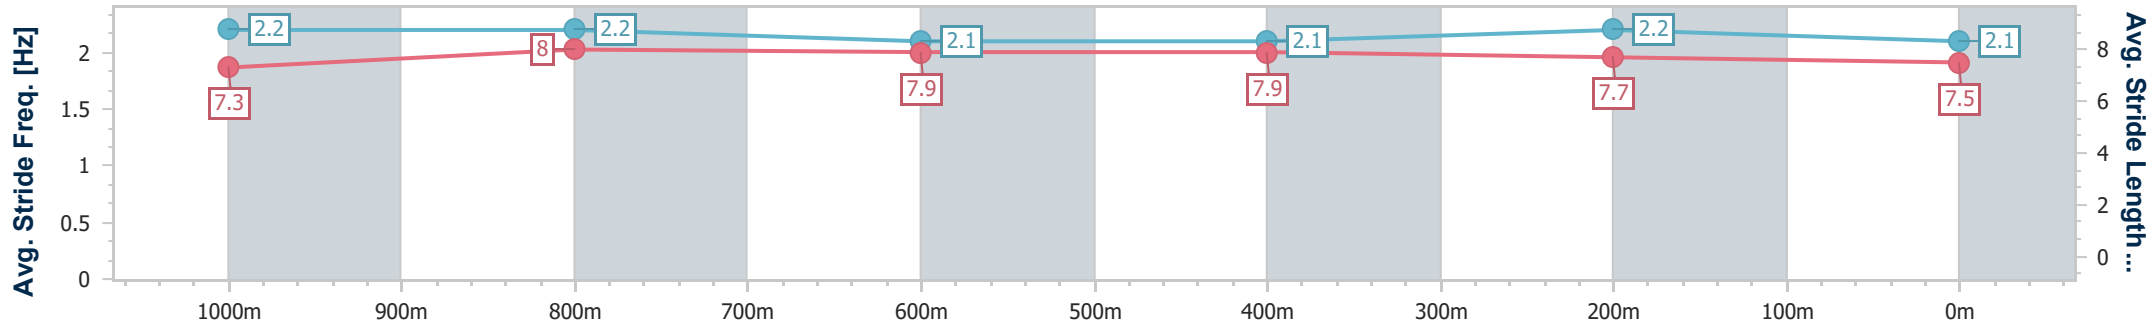

Horse/Jockey Name	Mishani Fearless
Final Rank	1
Fastest Section Time (Section)	0:11.67 (1000m)
Top Speed [km/h] (Section)	64.4 (1000m)
Race State	Finished

Sunshine Coast QLD Professional
Race 1: SAIRCARE SUPPORT QTIS Two-Year-Old Maiden
Handicap - 1200m

10 December 2023 - 12:50

Track Rating: Good 4, Weather: Fine, Rail Position: +8m Entire

Section	Overall	1000m	800m	600m	400m	200m
Section Times	1:14.12 [1] (0:12.62)	1:01.50 [3] (0:11.67)	0:49.83 [2] (0:12.54)	0:37.29 [2] (0:12.64)	0:24.65 [2] (0:11.94)	0:12.71 [2] (0:12.71)
Average Speed [km/h]	57.1	63.5	60.3	59.8	60.4	56.7
Top Speed [km/h]	63.6	64.4	62.0	60.5	61.1	59.7
Avg. Dist. to Rail [m]	13.3	11.4	9.2	8.1	9.7	11.7
Avg. Stride Freq. [Hz]	2.2	2.2	2.1	2.1	2.2	2.1
Avg. Stride Length [m]	7.3	8.0	7.9	7.9	7.7	7.5

- [ ] Ranking at each section and finish
- -.-.- No data available at this section
- NA No data available