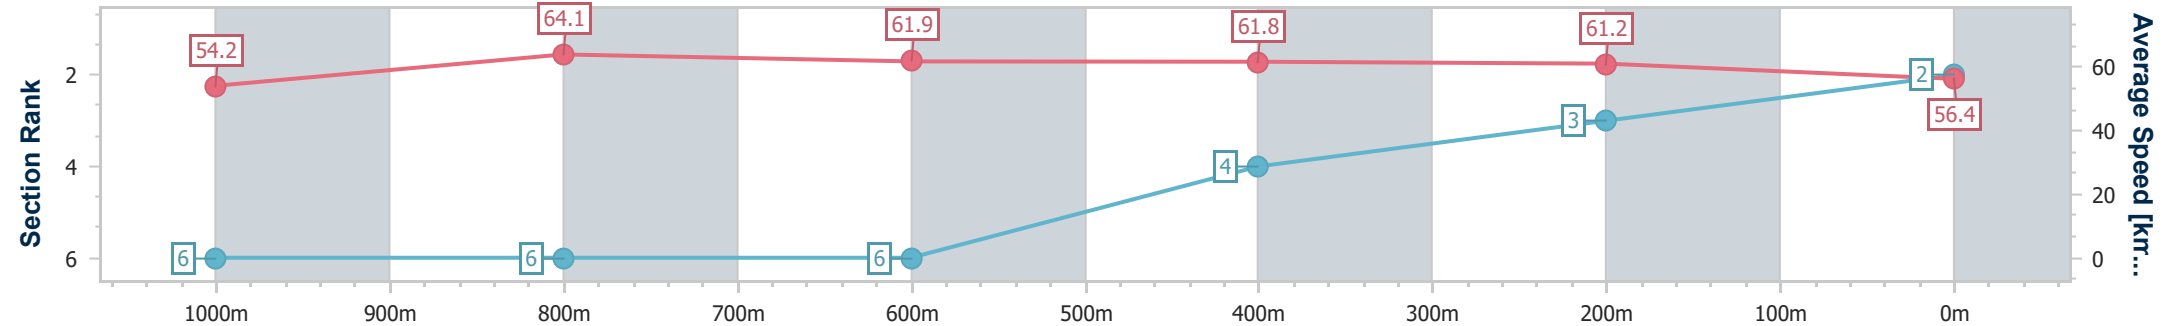

Horse/Jockey Name	Valley Of Owls
Final Rank	2
Fastest Section Time (Section)	0:11.52 (1000m)
Top Speed [km/h] (Section)	65.0 (1000m)
Race State	Finished

Sunshine Coast QLD Professional
Race 1: SAIRCARE SUPPORT QTIS Two-Year-Old Maiden
Handicap - 1200m

10 December 2023 - 12:50

Track Rating: Good 4, Weather: Fine, Rail Position: +8m Entire

Section	Overall	1000m	800m	600m	400m	200m
Section Times	1:14.28 [2] (0:13.29)	1:00.99 [6] (0:11.52)	0:49.47 [6] (0:12.48)	0:36.99 [6] (0:12.46)	0:24.53 [4] (0:11.77)	0:12.76 [3] (0:12.76)
Average Speed [km/h]	54.2	64.1	61.9	61.8	61.2	56.4
Top Speed [km/h]	64.3	65.0	64.6	62.6	63.1	59.8
Avg. Dist. to Rail [m]	13.1	11.3	12.1	11.7	12.8	13.9
Avg. Stride Freq. [Hz]	2.3	2.6	2.5	2.5	2.5	2.4
Avg. Stride Length [m]	6.4	6.9	7.0	6.9	6.9	6.6

- [ ] Ranking at each section and finish
- -.-.- No data available at this section
- NA No data available