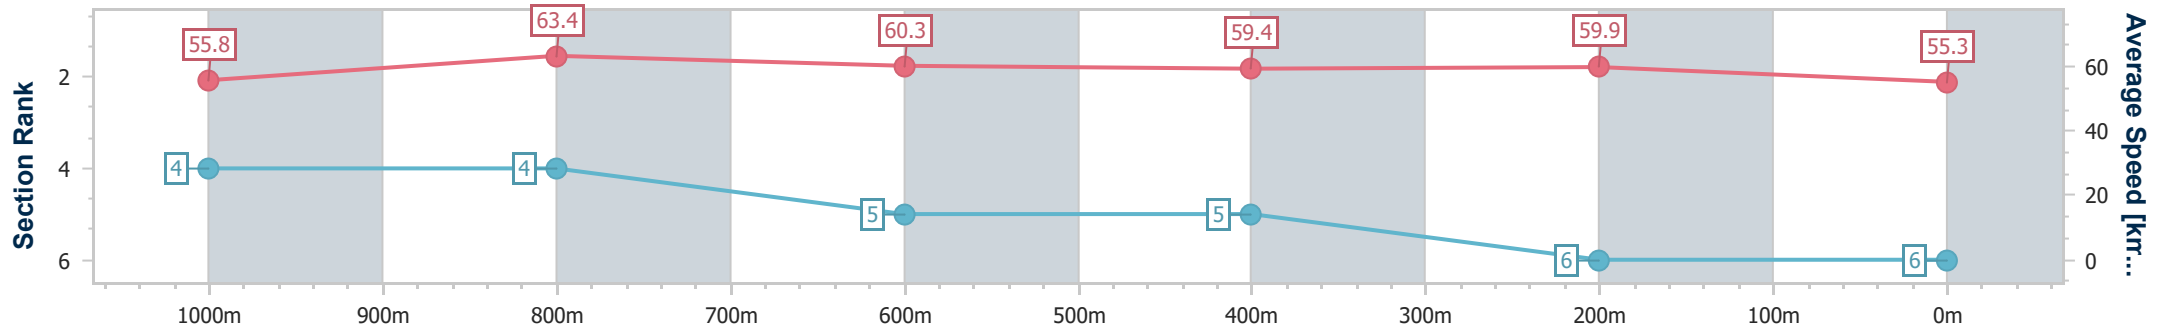

- [] Ranking at each section and finish
- .-.- No data available at this section
- NA No data available

Horse/Jockey Name	Mishani Unlawful
Final Rank	6
Fastest Section Time (Section)	0:11.61 (1000m)
Top Speed [km/h] (Section)	64.1 (1000m)
Race State	Finished

Sunshine Coast QLD Professional
 Race 1: SAIRCARE SUPPORT QTIS Two-Year-Old Maiden
 Handicap - 1200m

10 December 2023 - 12:50

Track Rating: Good 4, Weather: Fine, Rail Position: +8m Entire

Section	Overall	1000m	800m	600m	400m	200m
Section Times	1:14.96 [6] (0:12.92)	1:02.04 [4] (0:11.61)	0:50.43 [4] (0:12.66)	0:37.77 [5] (0:12.71)	0:25.06 [5] (0:12.02)	0:13.04 [6] (0:13.04)
Average Speed [km/h]	55.8	63.4	60.3	59.4	59.9	55.3
Top Speed [km/h]	64.1	64.1	61.9	60.1	61.1	58.4
Avg. Dist. to Rail [m]	10.8	10.0	9.6	8.1	8.3	8.1
Avg. Stride Freq. [Hz]	2.2	2.4	2.3	2.3	2.3	2.3
Avg. Stride Length [m]	7.0	7.4	7.4	7.2	7.2	6.8