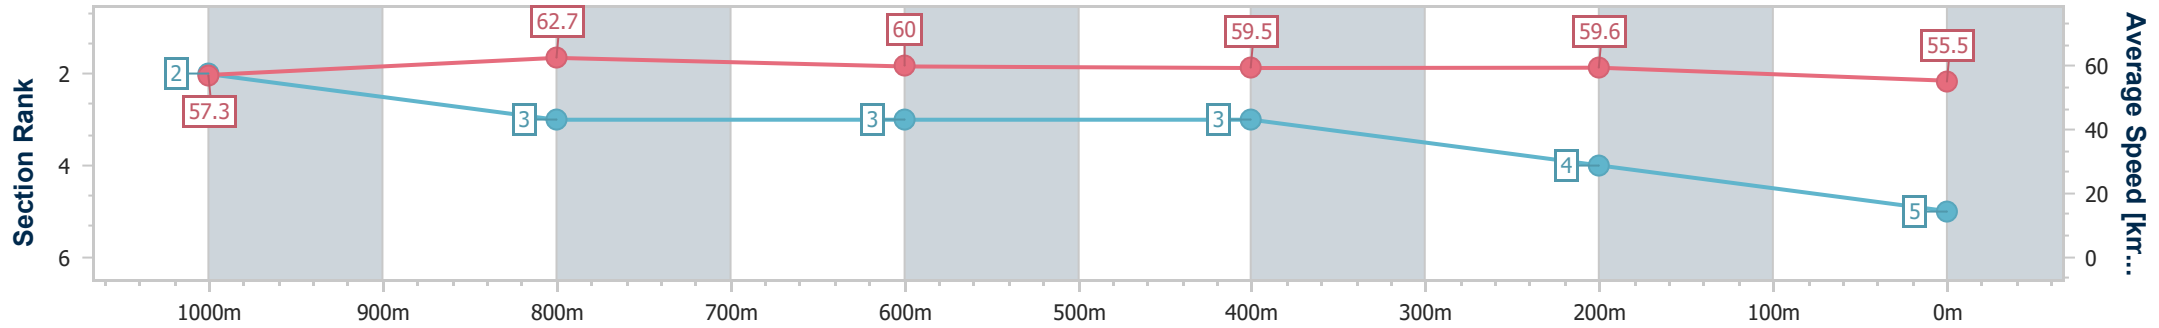

Horse/Jockey Name	Invading Jilly
Final Rank	5
Fastest Section Time (Section)	0:11.79 (1000m)
Top Speed [km/h] (Section)	64.7 (1000m)
Race State	Finished

Sunshine Coast QLD Professional
Race 1: SAIRCARE SUPPORT QTIS Two-Year-Old Maiden
Handicap - 1200m

10 December 2023 - 12:50

Track Rating: Good 4, Weather: Fine, Rail Position: +8m Entire

Section	Overall	1000m	800m	600m	400m	200m
Section Times	1:14.73 [5] (0:12.56)	1:02.17 [2] (0:11.79)	0:50.38 [3] (0:12.65)	0:37.73 [3] (0:12.70)	0:25.03 [3] (0:12.09)	0:12.94 [4] (0:12.94)
Average Speed [km/h]	57.3	62.7	60.0	59.5	59.6	55.5
Top Speed [km/h]	64.5	64.7	61.5	60.7	61.6	57.7
Avg. Dist. to Rail [m]	11.7	10.4	9.3	8.3	8.7	9.4
Avg. Stride Freq. [Hz]	2.4	2.5	2.4	2.4	2.4	2.3
Avg. Stride Length [m]	6.6	7.0	6.9	6.9	7.0	6.6

- [ ] Ranking at each section and finish
- -.-.- No data available at this section
- NA No data available