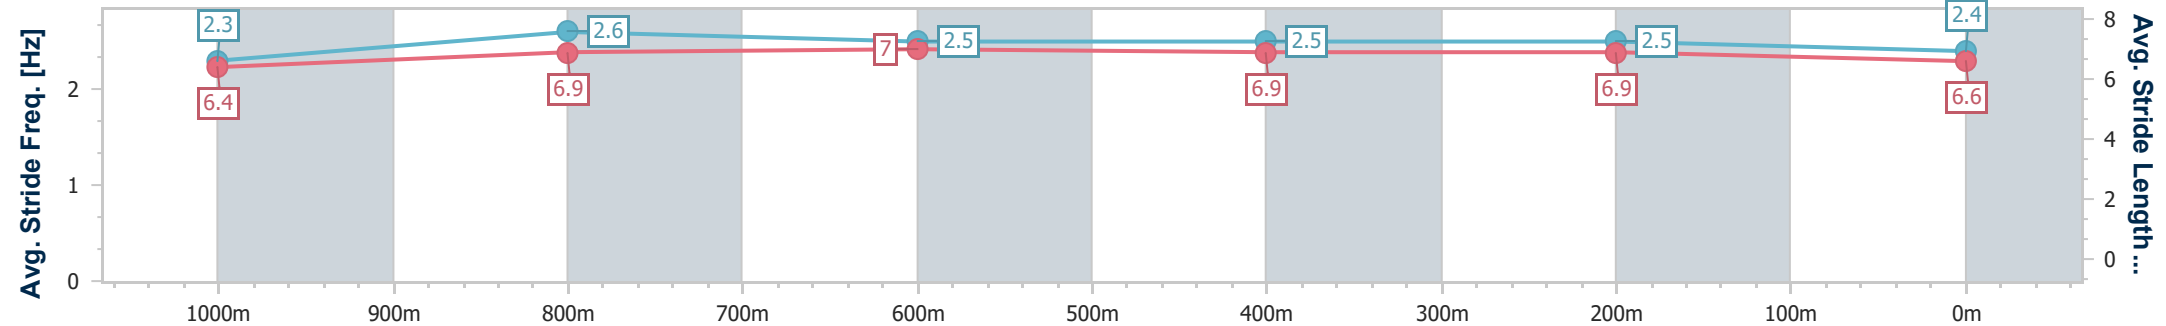

Horse/Jockey Name	Valley Of Owls
Final Rank	2
Fastest Section Time (Section)	0:11.52 (1000m)
Top Speed [km/h] (Section)	65.0 (1000m)
Race State	Finished

Sunshine Coast QLD Professional
Race 1: SAIRCARE SUPPORT QTIS Two-Year-Old Maiden
Handicap - 1200m

10 December 2023 - 12:50

Track Rating: Good 4, Weather: Fine, Rail Position: +8m Entire

Section	Overall	1000m	800m	600m	400m	200m
Section Times	1:14.28 [2] (0:13.29)	1:00.99 [6] (0:11.52)	0:49.47 [6] (0:12.48)	0:36.99 [6] (0:12.46)	0:24.53 [4] (0:11.77)	0:12.76 [3] (0:12.76)
Average Speed [km/h]	54.2	64.1	61.9	61.8	61.2	56.4
Top Speed [km/h]	64.3	65.0	64.6	62.6	63.1	59.8
Avg. Dist. to Rail [m]	13.1	11.3	12.1	11.7	12.8	13.9
Avg. Stride Freq. [Hz]	2.3	2.6	2.5	2.5	2.5	2.4
Avg. Stride Length [m]	6.4	6.9	7.0	6.9	6.9	6.6

- [ ] Ranking at each section and finish
- -.-.- No data available at this section
- NA No data available