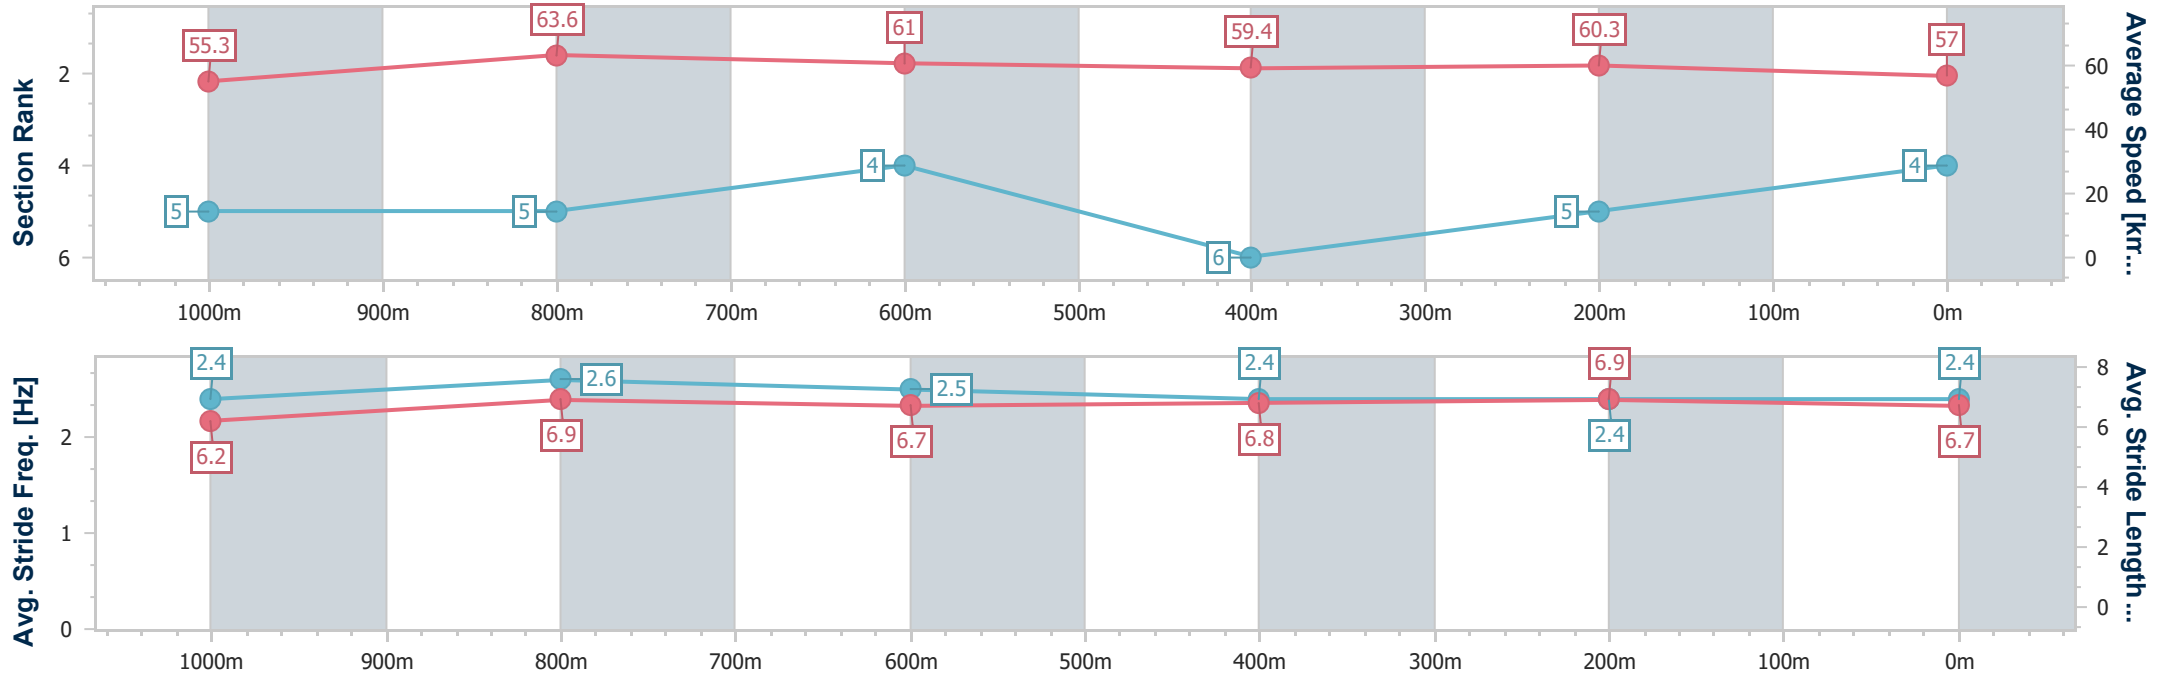

Horse/Jockey Name	Rose Of Liberty
Final Rank	4
Fastest Section Time (Section)	0:11.60 (1000m)
Top Speed [km/h] (Section)	64.8 (1000m)
Race State	Finished

Sunshine Coast QLD Professional
Race 1: SAIRCARE SUPPORT QTIS Two-Year-Old Maiden
Handicap - 1200m

10 December 2023 - 12:50

Track Rating: Good 4, Weather: Fine, Rail Position: +8m Entire

Section	Overall	1000m	800m	600m	400m	200m
Section Times	1:14.52 [4] (0:13.01)	1:01.51 [5] (0:11.60)	0:49.91 [5] (0:12.53)	0:37.38 [4] (0:12.78)	0:24.60 [6] (0:11.95)	0:12.65 [5] (0:12.65)
Average Speed [km/h]	55.3	63.6	61.0	59.4	60.3	57.0
Top Speed [km/h]	64.7	64.8	62.4	61.2	61.3	59.0
Avg. Dist. to Rail [m]	12.1	10.7	10.2	9.1	10.0	11.1
Avg. Stride Freq. [Hz]	2.4	2.6	2.5	2.4	2.4	2.4
Avg. Stride Length [m]	6.2	6.9	6.7	6.8	6.9	6.7

- [ ] Ranking at each section and finish
- -.-.- No data available at this section
- NA No data available