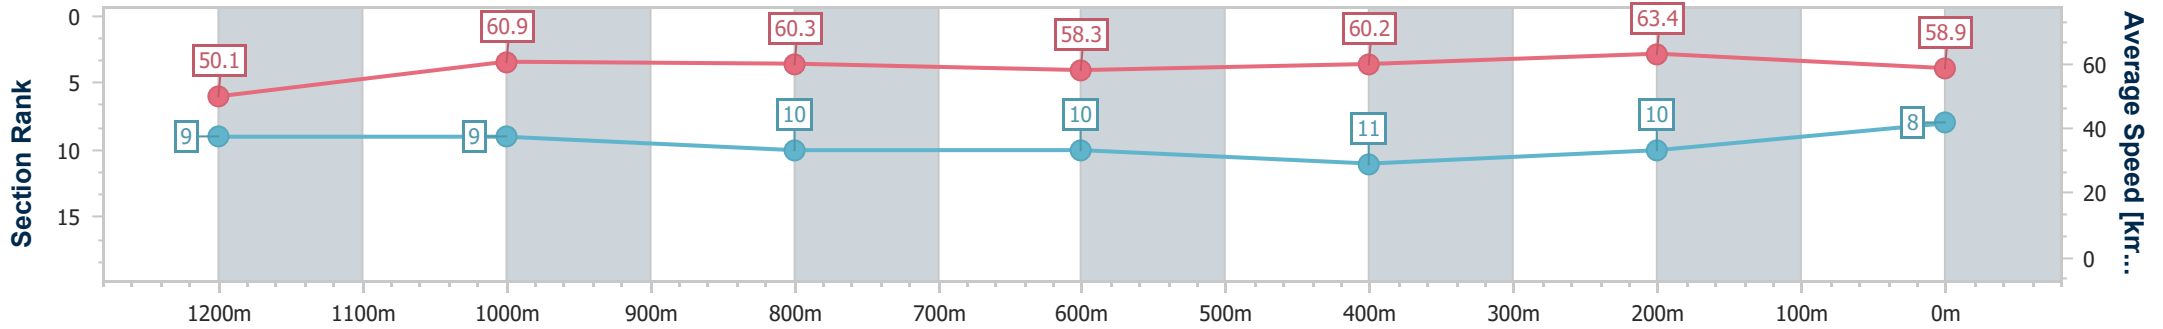

- [] Ranking at each section and finish
- .-.- No data available at this section
- NA No data available

Horse/Jockey Name	Grand Academy
Final Rank	8
Fastest Section Time (Section)	0:11.38 (400m)
Top Speed [km/h] (Section)	64.3 (400m)
Race State	Finished

Sunshine Coast QLD Professional
 Race 7: CORRECT WEIGHT TEAM Maiden Handicap - 1400m
 10 December 2023 - 16:34
 Track Rating: Good 4, Weather: Fine, Rail Position: +8m Entire

Section	Overall	1200m	1000m	800m	600m	400m	200m
Section Times	1:26.43 [8] (0:14.39)	1:12.04 [9] (0:11.80)	1:00.24 [9] (0:12.08)	0:48.16 [10] (0:12.46)	0:35.70 [10] (0:12.10)	0:23.60 [11] (0:11.38)	0:12.22 [10] (0:12.22)
Average Speed [km/h]	50.1	60.9	60.3	58.3	60.2	63.4	58.9
Top Speed [km/h]	63.0	62.7	61.0	59.8	62.3	64.3	61.6
Avg. Dist. to Rail [m]	7.7	4.7	3.5	2.1	1.9	4.2	4.4
Avg. Stride Freq. [Hz]	2.2	2.2	2.2	2.1	2.2	2.3	2.2
Avg. Stride Length [m]	6.3	7.5	7.6	7.6	7.6	7.8	7.5