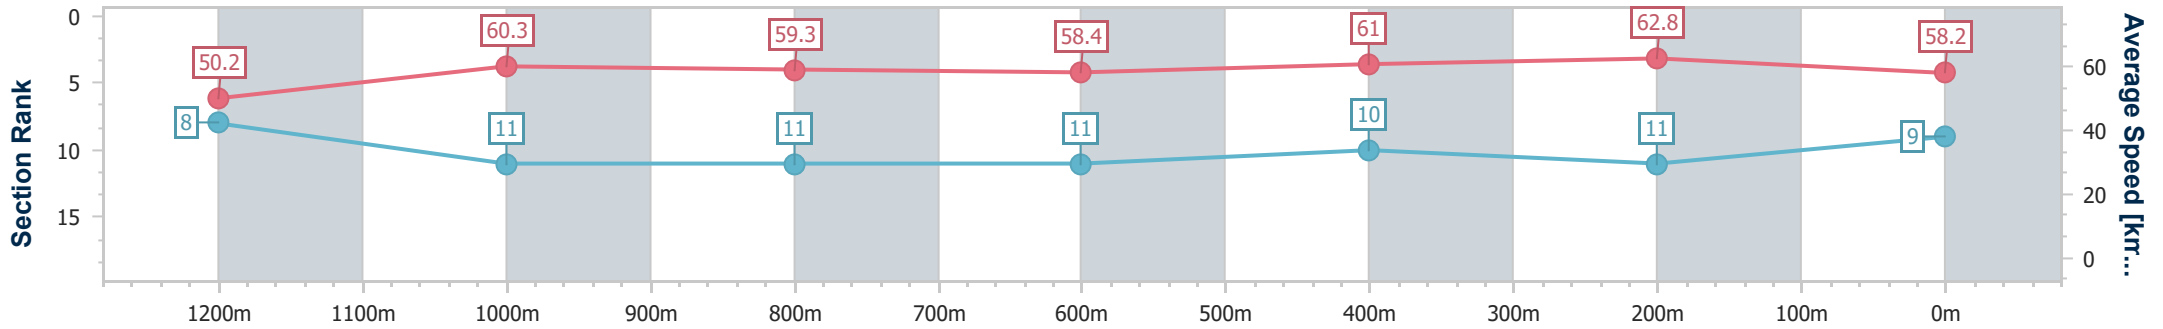

Sunshine Coast QLD Professional
 Race 7: CORRECT WEIGHT TEAM Maiden Handicap - 1400m
 10 December 2023 - 16:34
 Track Rating: Good 4, Weather: Fine, Rail Position: +8m Entire

Section	Overall	1200m	1000m	800m	600m	400m	200m
Section Times	1:26.43 [8] (0:14.39)	1:12.04 [9] (0:11.80)	1:00.24 [9] (0:12.08)	0:48.16 [10] (0:12.46)	0:35.70 [10] (0:12.10)	0:23.60 [11] (0:11.38)	0:12.22 [10] (0:12.22)
Average Speed [km/h]	50.1	60.9	60.3	58.3	60.2	63.4	58.9
Top Speed [km/h]	63.0	62.7	61.0	59.8	62.3	64.3	61.6
Avg. Dist. to Rail [m]	7.7	4.7	3.5	2.1	1.9	4.2	4.4
Avg. Stride Freq. [Hz]	2.2	2.2	2.2	2.1	2.2	2.3	2.2
Avg. Stride Length [m]	6.3	7.5	7.6	7.6	7.6	7.8	7.5

- [] Ranking at each section and finish
- .-.- No data available at this section
- NA No data available

Horse/Jockey Name	Another Dime
Final Rank	9
Fastest Section Time (Section)	0:11.49 (400m)
Top Speed [km/h] (Section)	64.9 (400m)
Race State	Finished

Sunshine Coast QLD Professional
 Race 7: CORRECT WEIGHT TEAM Maiden Handicap - 1400m
 10 December 2023 - 16:34
 Track Rating: Good 4, Weather: Fine, Rail Position: +8m Entire

Section	Overall	1200m	1000m	800m	600m	400m	200m
Section Times	1:26.58 [9] (0:14.36)	1:12.22 [8] (0:11.95)	1:00.27 [11] (0:12.26)	0:48.01 [11] (0:12.33)	0:35.68 [11] (0:11.86)	0:23.82 [10] (0:11.49)	0:12.33 [11] (0:12.33)
Average Speed [km/h]	50.2	60.3	59.3	58.4	61.0	62.8	58.2
Top Speed [km/h]	61.9	61.9	61.0	59.5	64.1	64.9	60.2
Avg. Dist. to Rail [m]	10.7	6.3	3.4	0.4	0.4	1.7	0.5
Avg. Stride Freq. [Hz]	2.2	2.2	2.2	2.2	2.3	2.3	2.2
Avg. Stride Length [m]	6.2	7.5	7.5	7.4	7.5	7.7	7.3