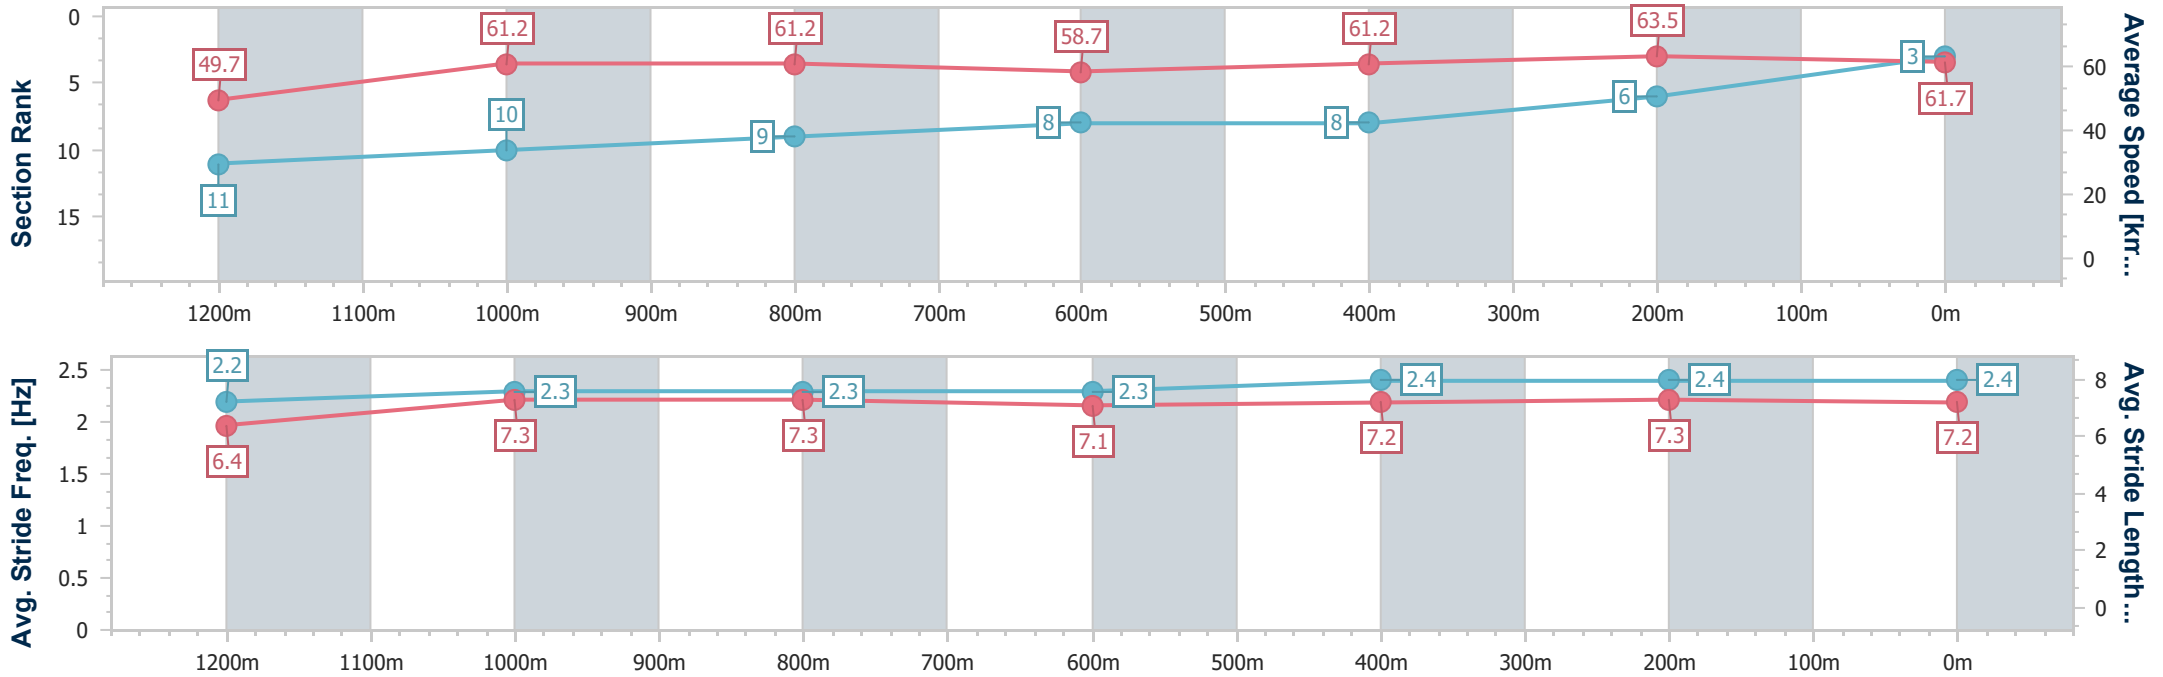

Horse/Jockey Name	Divine Charm
Final Rank	3
Fastest Section Time (Section)	0:11.32 (400m)
Top Speed [km/h] (Section)	64.8 (400m)
Race State	Finished

Sunshine Coast QLD Professional
Race 7: CORRECT WEIGHT TEAM Maiden Handicap - 1400m
10 December 2023 - 16:34
Track Rating: Good 4, Weather: Fine, Rail Position: +8m Entire

Section	Overall	1200m	1000m	800m	600m	400m	200m
Section Times	1:25.40 [3] (0:14.51)	1:10.89 [11] (0:11.76)	0:59.13 [10] (0:11.85)	0:47.28 [9] (0:12.36)	0:34.92 [8] (0:11.91)	0:23.01 [8] (0:11.32)	0:11.69 [6] (0:11.69)
Average Speed [km/h]	49.7	61.2	61.2	58.7	61.2	63.5	61.7
Top Speed [km/h]	62.3	61.7	62.2	59.3	63.0	64.8	62.9
Avg. Dist. to Rail [m]	8.0	3.9	2.3	1.3	2.4	4.5	5.2
Avg. Stride Freq. [Hz]	2.2	2.3	2.3	2.3	2.4	2.4	2.4
Avg. Stride Length [m]	6.4	7.3	7.3	7.1	7.2	7.3	7.2

- [ ] Ranking at each section and finish
- -.-.- No data available at this section
- NA No data available