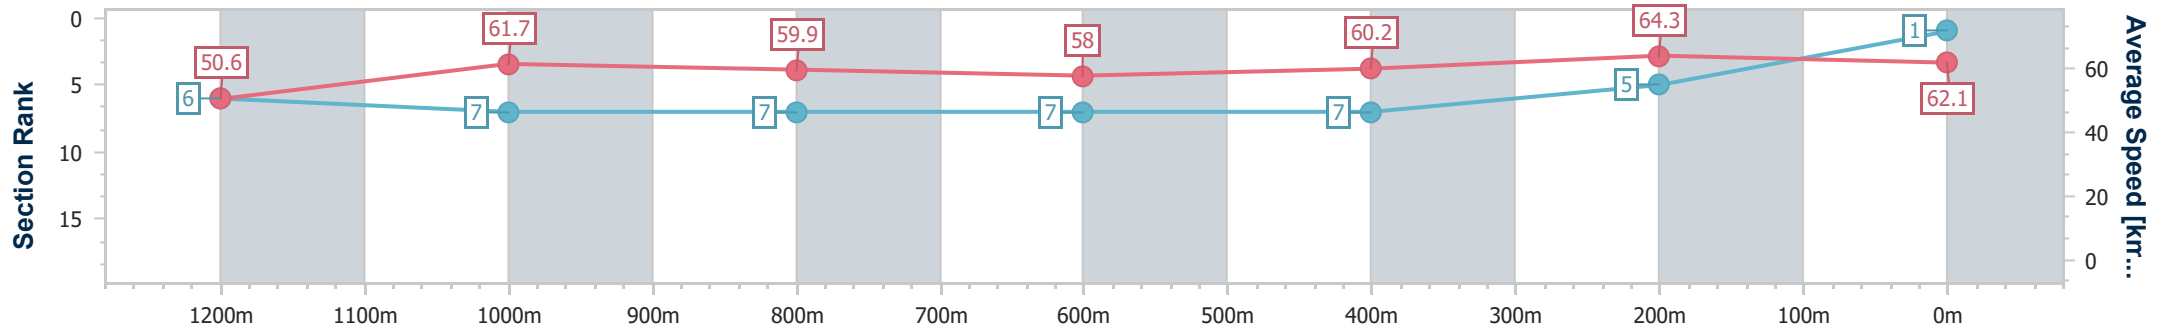

Horse/Jockey Name	Mister Hemsworth
Final Rank	1
Fastest Section Time (Section)	0:11.23 (400m)
Top Speed [km/h] (Section)	65.1 (400m)
Race State	Finished

Sunshine Coast QLD Professional
Race 7: CORRECT WEIGHT TEAM Maiden Handicap - 1400m
10 December 2023 - 16:34
Track Rating: Good 4, Weather: Fine, Rail Position: +8m Entire

Section	Overall	1200m	1000m	800m	600m	400m	200m
Section Times	1:25.20 [1] (0:14.26)	1:10.94 [6] (0:11.66)	0:59.28 [7] (0:12.13)	0:47.15 [7] (0:12.42)	0:34.73 [7] (0:11.90)	0:22.83 [7] (0:11.23)	0:11.60 [5] (0:11.60)
Average Speed [km/h]	50.6	61.7	59.9	58.0	60.2	64.3	62.1
Top Speed [km/h]	63.6	64.8	61.1	58.6	62.9	65.1	64.8
Avg. Dist. to Rail [m]	3.2	2.6	2.5	0.6	0.9	0.6	0.8
Avg. Stride Freq. [Hz]	2.2	2.2	2.2	2.2	2.2	2.3	2.3
Avg. Stride Length [m]	6.4	7.7	7.7	7.4	7.5	7.7	7.6

- [ ] Ranking at each section and finish
- -.-.- No data available at this section
- NA No data available