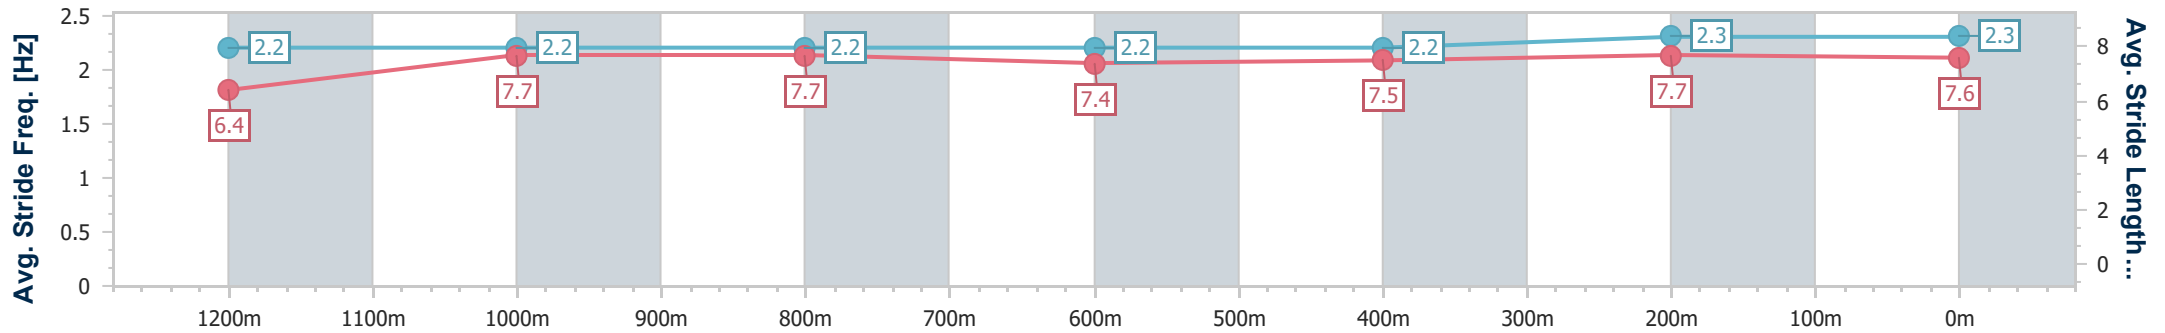

Horse/Jockey Name	Mister Hemsworth
Final Rank	1
Fastest Section Time (Section)	0:11.23 (400m)
Top Speed [km/h] (Section)	65.1 (400m)
Race State	Finished

Sunshine Coast QLD Professional
Race 7: CORRECT WEIGHT TEAM Maiden Handicap - 1400m
10 December 2023 - 16:34
Track Rating: Good 4, Weather: Fine, Rail Position: +8m Entire

Section	Overall	1200m	1000m	800m	600m	400m	200m
Section Times	1:25.20 [1] (0:14.26)	1:10.94 [6] (0:11.66)	0:59.28 [7] (0:12.13)	0:47.15 [7] (0:12.42)	0:34.73 [7] (0:11.90)	0:22.83 [7] (0:11.23)	0:11.60 [5] (0:11.60)
Average Speed [km/h]	50.6	61.7	59.9	58.0	60.2	64.3	62.1
Top Speed [km/h]	63.6	64.8	61.1	58.6	62.9	65.1	64.8
Avg. Dist. to Rail [m]	3.2	2.6	2.5	0.6	0.9	0.6	0.8
Avg. Stride Freq. [Hz]	2.2	2.2	2.2	2.2	2.2	2.3	2.3
Avg. Stride Length [m]	6.4	7.7	7.7	7.4	7.5	7.7	7.6

- [ ] Ranking at each section and finish
- -.-.- No data available at this section
- NA No data available