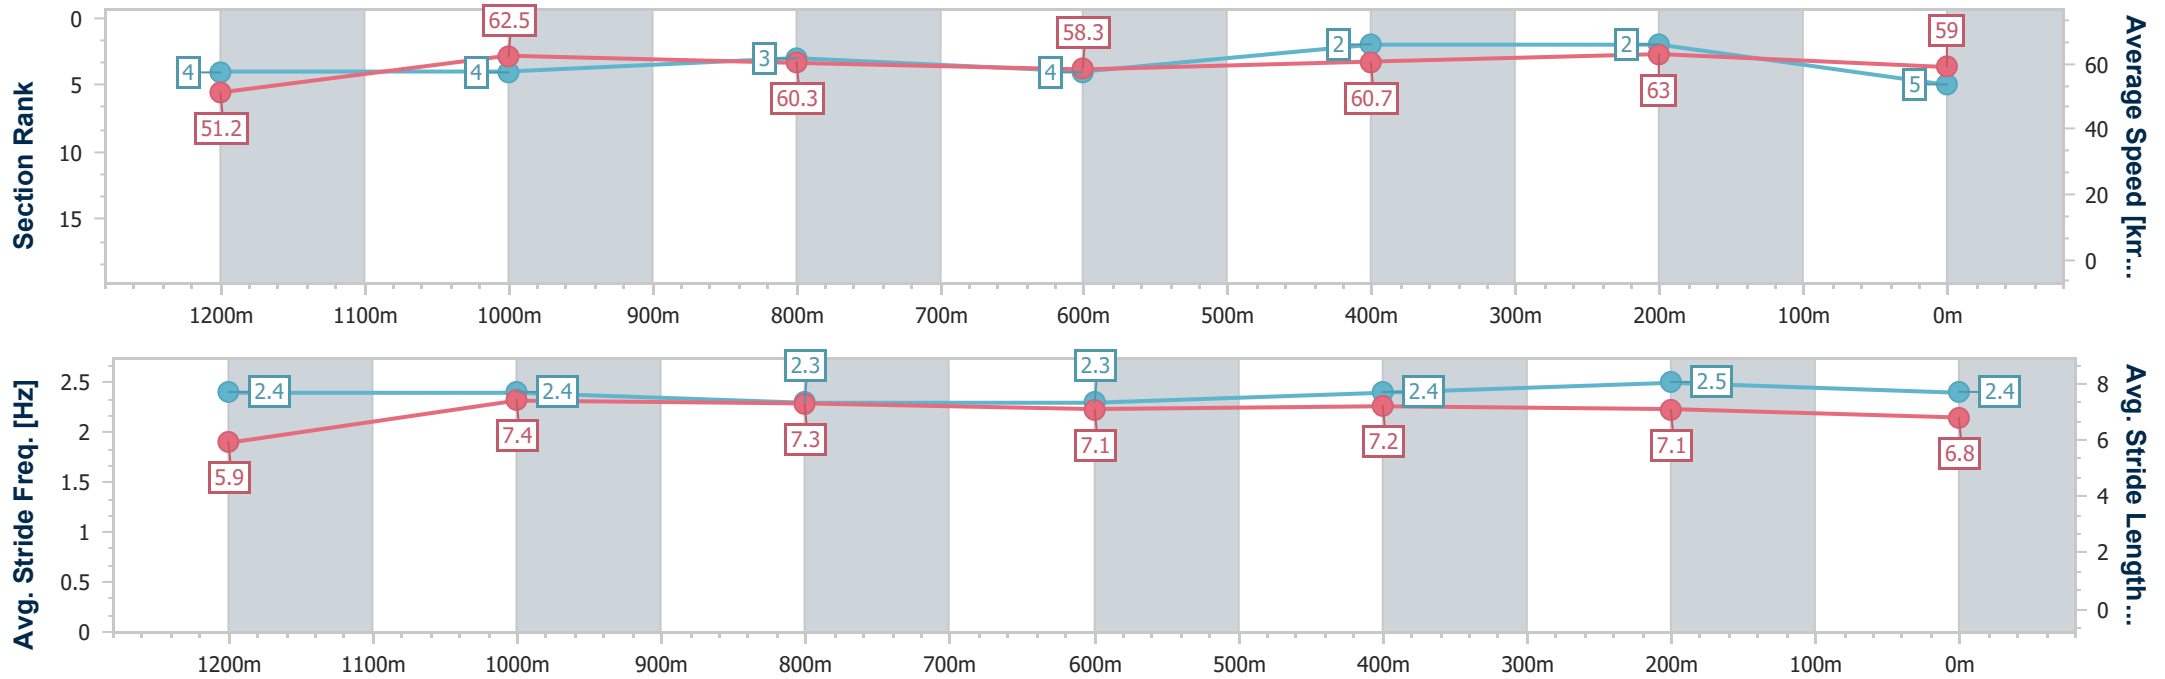

- [] Ranking at each section and finish
- .-.- No data available at this section
- NA No data available

Horse/Jockey Name	Vadamoon
Final Rank	5
Fastest Section Time (Section)	0:11.44 (400m)
Top Speed [km/h] (Section)	63.7 (400m)
Race State	Finished

Sunshine Coast QLD Professional
 Race 7: CORRECT WEIGHT TEAM Maiden Handicap - 1400m
 10 December 2023 - 16:34
 Track Rating: Good 4, Weather: Fine, Rail Position: +8m Entire

Section	Overall	1200m	1000m	800m	600m	400m	200m
Section Times	1:25.58 [5] (0:14.09)	1:11.49 [4] (0:11.49)	1:00.00 [4] (0:11.99)	0:48.01 [3] (0:12.50)	0:35.51 [4] (0:11.89)	0:23.62 [2] (0:11.44)	0:12.18 [2] (0:12.18)
Average Speed [km/h]	51.2	62.5	60.3	58.3	60.7	63.0	59.0
Top Speed [km/h]	63.3	63.3	61.9	58.6	62.5	63.7	61.4
Avg. Dist. to Rail [m]	2.9	2.1	2.0	1.3	0.4	1.0	1.5
Avg. Stride Freq. [Hz]	2.4	2.4	2.3	2.3	2.4	2.5	2.4
Avg. Stride Length [m]	5.9	7.4	7.3	7.1	7.2	7.1	6.8