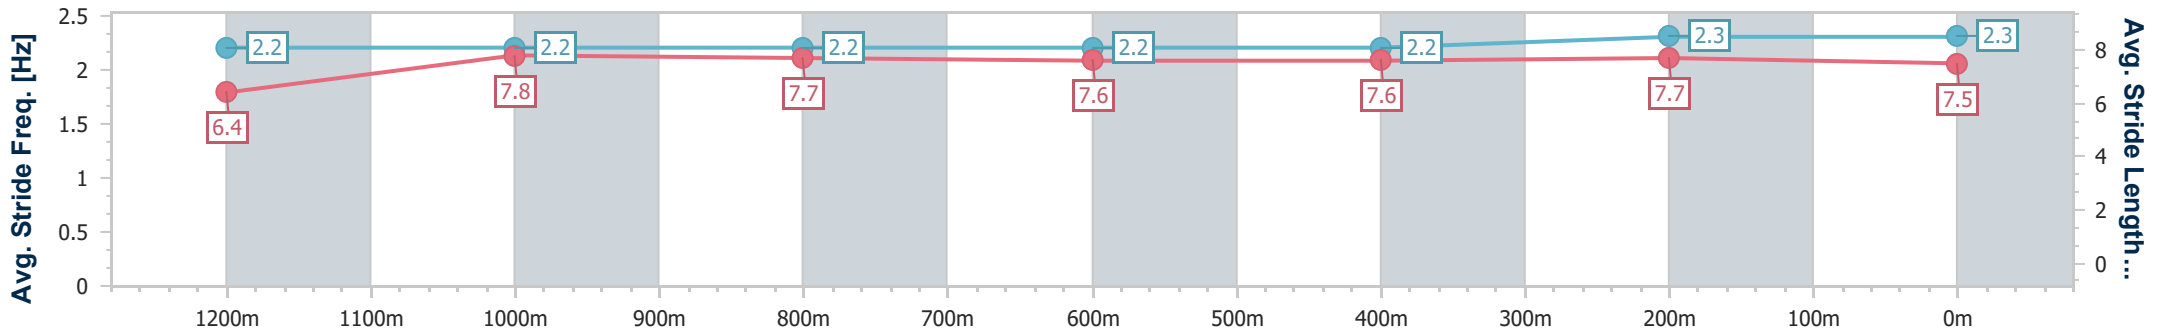

Horse/Jockey Name	Central Park
Final Rank	2
Fastest Section Time (Section)	0:11.18 (400m)
Top Speed [km/h] (Section)	65.2 (400m)
Race State	Finished

Sunshine Coast QLD Professional
Race 7: CORRECT WEIGHT TEAM Maiden Handicap - 1400m
10 December 2023 - 16:34
Track Rating: Good 4, Weather: Fine, Rail Position: +8m Entire

Section	Overall	1200m	1000m	800m	600m	400m	200m
Section Times	1:25.29 [2] (0:14.40)	1:10.89 [10] (0:11.68)	0:59.21 [8] (0:11.99)	0:47.22 [8] (0:12.32)	0:34.90 [6] (0:11.95)	0:22.95 [6] (0:11.18)	0:11.77 [3] (0:11.77)
Average Speed [km/h]	49.9	61.8	60.7	59.2	61.4	64.3	61.3
Top Speed [km/h]	62.6	62.5	61.9	60.0	63.7	65.2	63.5
Avg. Dist. to Rail [m]	5.8	3.8	3.6	2.6	3.1	4.6	4.9
Avg. Stride Freq. [Hz]	2.2	2.2	2.2	2.2	2.2	2.3	2.3
Avg. Stride Length [m]	6.4	7.8	7.7	7.6	7.6	7.7	7.5

- [ ] Ranking at each section and finish
- -.-.- No data available at this section
- NA No data available