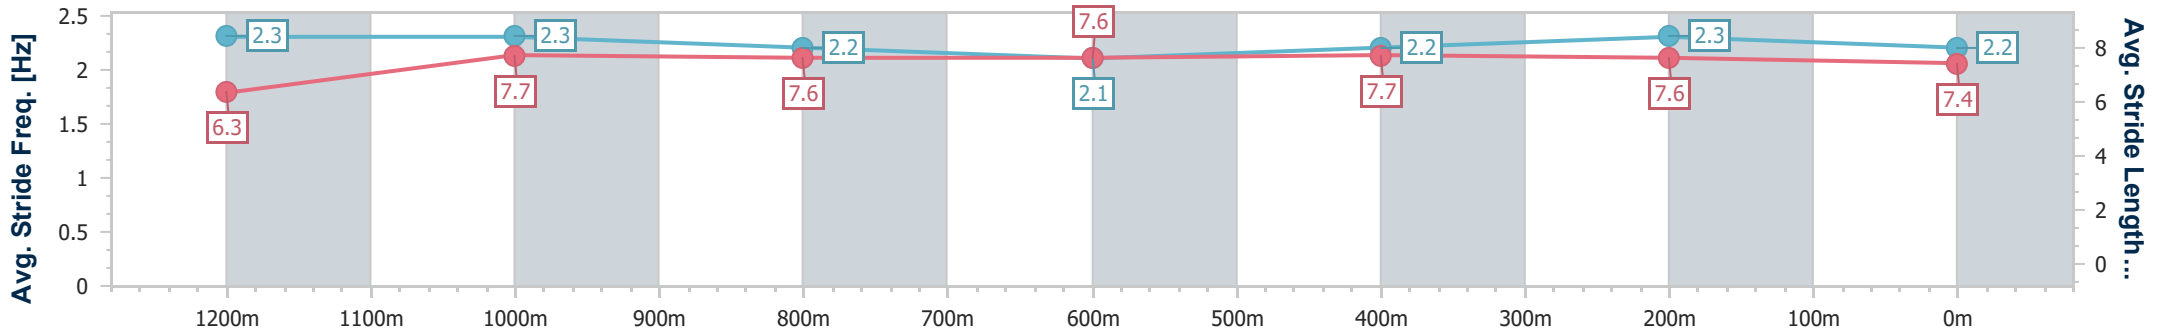

- [] Ranking at each section and finish
- .-.- No data available at this section
- NA No data available

Horse/Jockey Name	Own Tomorrow
Final Rank	4
Fastest Section Time (Section)	0:11.41 (400m)
Top Speed [km/h] (Section)	64.1 (1200m)
Race State	Finished

Sunshine Coast QLD Professional
 Race 7: CORRECT WEIGHT TEAM Maiden Handicap - 1400m
 10 December 2023 - 16:34
 Track Rating: Good 4, Weather: Fine, Rail Position: +8m Entire

Section	Overall	1200m	1000m	800m	600m	400m	200m
Section Times	1:25.57 [4] (0:13.91)	1:11.66 [1] (0:11.50)	1:00.16 [2] (0:11.98)	0:48.18 [2] (0:12.51)	0:35.67 [1] (0:11.98)	0:23.69 [1] (0:11.41)	0:12.28 [1] (0:12.28)
Average Speed [km/h]	51.7	62.6	60.5	57.8	60.1	63.1	58.7
Top Speed [km/h]	63.1	64.1	62.1	58.7	61.6	64.0	62.1
Avg. Dist. to Rail [m]	2.4	1.9	1.8	1.1	0.3	0.5	0.1
Avg. Stride Freq. [Hz]	2.3	2.3	2.2	2.1	2.2	2.3	2.2
Avg. Stride Length [m]	6.3	7.7	7.6	7.6	7.7	7.6	7.4