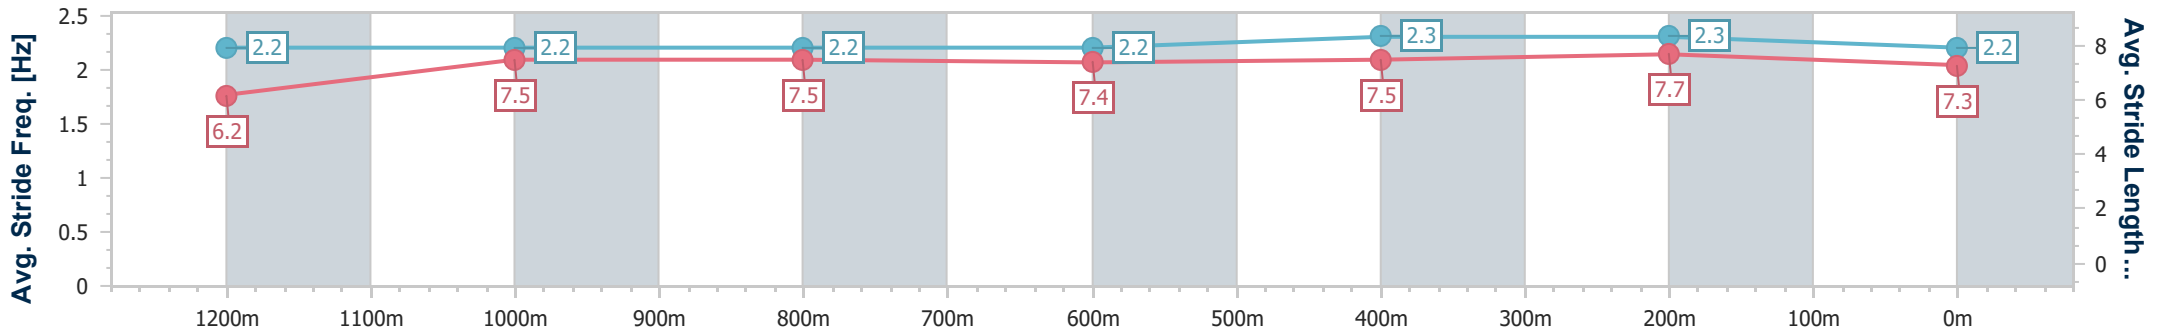

Sunshine Coast QLD Professional
 Race 7: CORRECT WEIGHT TEAM Maiden Handicap - 1400m
 10 December 2023 - 16:34
 Track Rating: Good 4, Weather: Fine, Rail Position: +8m Entire

Section	Overall	1200m	1000m	800m	600m	400m	200m
Section Times	1:26.43 [8] (0:14.39)	1:12.04 [9] (0:11.80)	1:00.24 [9] (0:12.08)	0:48.16 [10] (0:12.46)	0:35.70 [10] (0:12.10)	0:23.60 [11] (0:11.38)	0:12.22 [10] (0:12.22)
Average Speed [km/h]	50.1	60.9	60.3	58.3	60.2	63.4	58.9
Top Speed [km/h]	63.0	62.7	61.0	59.8	62.3	64.3	61.6
Avg. Dist. to Rail [m]	7.7	4.7	3.5	2.1	1.9	4.2	4.4
Avg. Stride Freq. [Hz]	2.2	2.2	2.2	2.1	2.2	2.3	2.2
Avg. Stride Length [m]	6.3	7.5	7.6	7.6	7.6	7.8	7.5

- [] Ranking at each section and finish
- .-.- No data available at this section
- NA No data available

Horse/Jockey Name	Another Dime
Final Rank	9
Fastest Section Time (Section)	0:11.49 (400m)
Top Speed [km/h] (Section)	64.9 (400m)
Race State	Finished

Sunshine Coast QLD Professional
 Race 7: CORRECT WEIGHT TEAM Maiden Handicap - 1400m
 10 December 2023 - 16:34
 Track Rating: Good 4, Weather: Fine, Rail Position: +8m Entire

Section	Overall	1200m	1000m	800m	600m	400m	200m
Section Times	1:26.58 [9] (0:14.36)	1:12.22 [8] (0:11.95)	1:00.27 [11] (0:12.26)	0:48.01 [11] (0:12.33)	0:35.68 [11] (0:11.86)	0:23.82 [10] (0:11.49)	0:12.33 [11] (0:12.33)
Average Speed [km/h]	50.2	60.3	59.3	58.4	61.0	62.8	58.2
Top Speed [km/h]	61.9	61.9	61.0	59.5	64.1	64.9	60.2
Avg. Dist. to Rail [m]	10.7	6.3	3.4	0.4	0.4	1.7	0.5
Avg. Stride Freq. [Hz]	2.2	2.2	2.2	2.2	2.3	2.3	2.2
Avg. Stride Length [m]	6.2	7.5	7.5	7.4	7.5	7.7	7.3