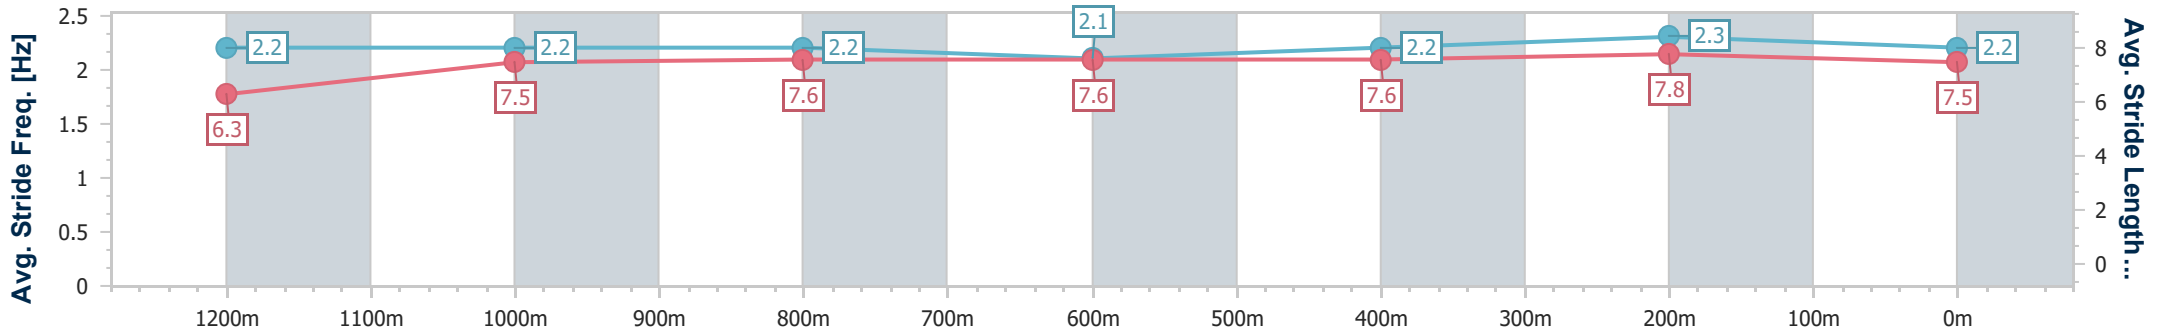

- [] Ranking at each section and finish
- .-.- No data available at this section
- NA No data available

Horse/Jockey Name	Grand Academy
Final Rank	8
Fastest Section Time (Section)	0:11.38 (400m)
Top Speed [km/h] (Section)	64.3 (400m)
Race State	Finished

Sunshine Coast QLD Professional
 Race 7: CORRECT WEIGHT TEAM Maiden Handicap - 1400m
 10 December 2023 - 16:34
 Track Rating: Good 4, Weather: Fine, Rail Position: +8m Entire

Section	Overall	1200m	1000m	800m	600m	400m	200m
Section Times	1:26.43 [8] (0:14.39)	1:12.04 [9] (0:11.80)	1:00.24 [9] (0:12.08)	0:48.16 [10] (0:12.46)	0:35.70 [10] (0:12.10)	0:23.60 [11] (0:11.38)	0:12.22 [10] (0:12.22)
Average Speed [km/h]	50.1	60.9	60.3	58.3	60.2	63.4	58.9
Top Speed [km/h]	63.0	62.7	61.0	59.8	62.3	64.3	61.6
Avg. Dist. to Rail [m]	7.7	4.7	3.5	2.1	1.9	4.2	4.4
Avg. Stride Freq. [Hz]	2.2	2.2	2.2	2.1	2.2	2.3	2.2
Avg. Stride Length [m]	6.3	7.5	7.6	7.6	7.6	7.8	7.5