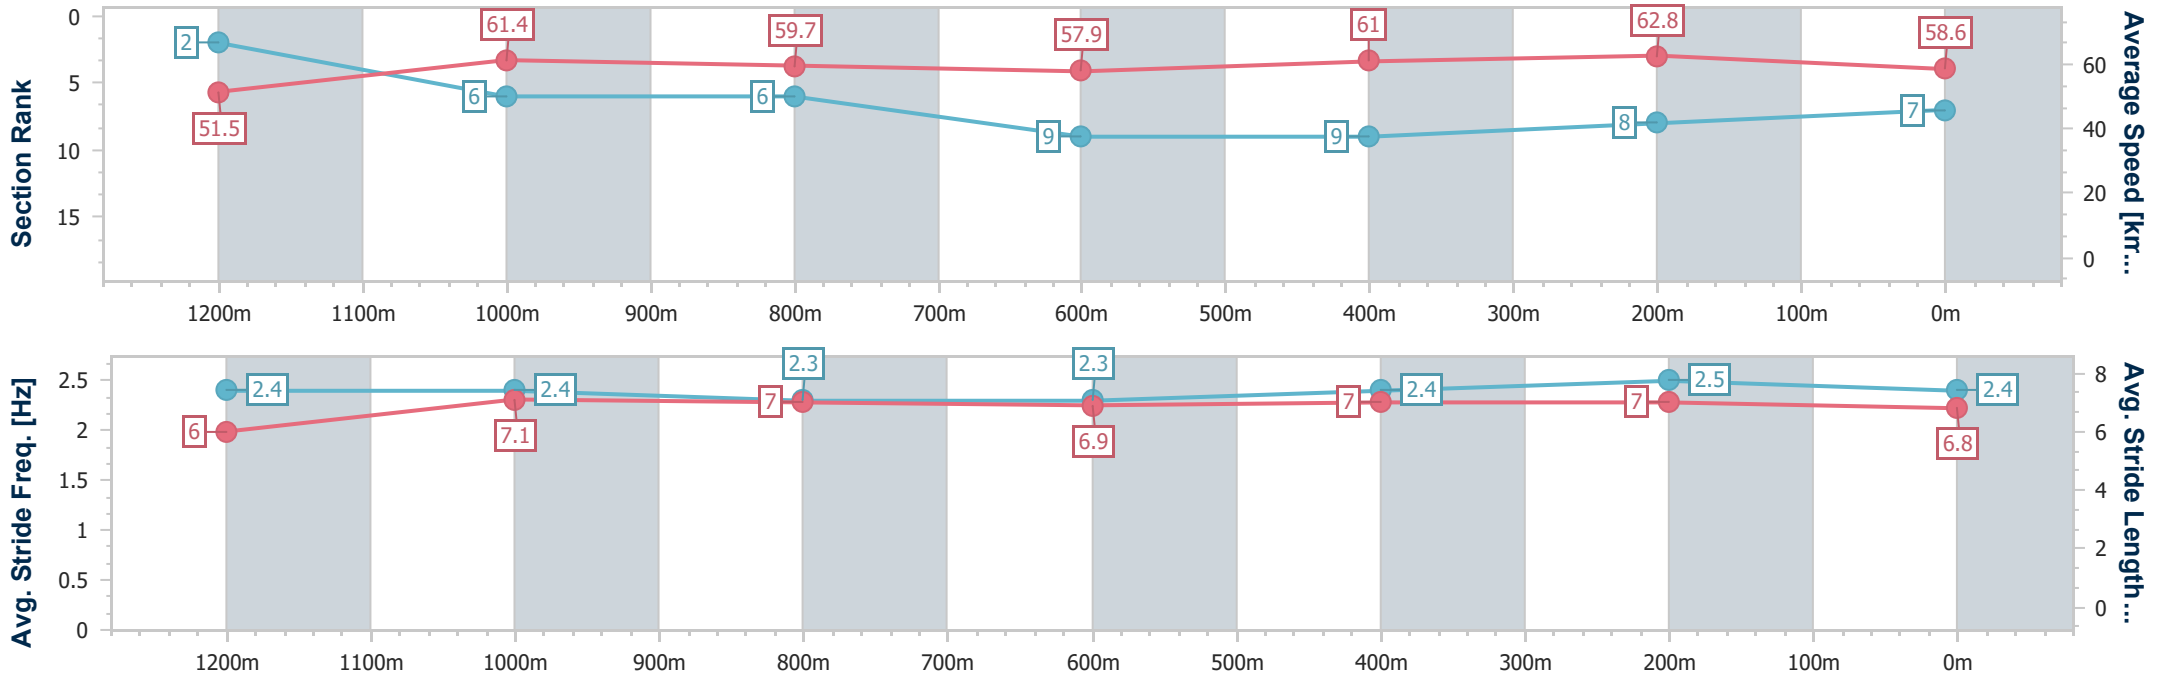

Sunshine Coast QLD Professional
 Race 7: CORRECT WEIGHT TEAM Maiden Handicap - 1400m
 10 December 2023 - 16:34
 Track Rating: Good 4, Weather: Fine, Rail Position: +8m Entire

Section	Overall	1200m	1000m	800m	600m	400m	200m
Section Times	1:25.99 [6] (0:14.15)	1:11.84 [5] (0:11.46)	1:00.38 [5] (0:12.05)	0:48.33 [5] (0:12.40)	0:35.93 [3] (0:12.04)	0:23.89 [3] (0:11.43)	0:12.46 [4] (0:12.46)
Average Speed [km/h]	50.8	63.0	60.3	58.7	60.7	62.9	57.8
Top Speed [km/h]	64.2	64.1	61.5	59.7	62.6	64.3	61.6
Avg. Dist. to Rail [m]	7.0	4.5	4.1	2.2	2.0	4.0	3.9
Avg. Stride Freq. [Hz]	2.4	2.4	2.4	2.3	2.4	2.4	2.3
Avg. Stride Length [m]	6.0	7.2	7.1	7.0	7.1	7.2	7.0

- [] Ranking at each section and finish
- .-.- No data available at this section
- NA No data available

Horse/Jockey Name	Aynat
Final Rank	7
Fastest Section Time (Section)	0:11.43 (400m)
Top Speed [km/h] (Section)	64.0 (400m)
Race State	Finished

Sunshine Coast QLD Professional
 Race 7: CORRECT WEIGHT TEAM Maiden Handicap - 1400m
 10 December 2023 - 16:34
 Track Rating: Good 4, Weather: Fine, Rail Position: +8m Entire

Section	Overall	1200m	1000m	800m	600m	400m	200m
Section Times	1:26.36 [7] (0:13.96)	1:12.40 [2] (0:11.73)	1:00.67 [6] (0:12.19)	0:48.48 [6] (0:12.67)	0:35.81 [9] (0:12.07)	0:23.74 [9] (0:11.43)	0:12.31 [8] (0:12.31)
Average Speed [km/h]	51.5	61.4	59.7	57.9	61.0	62.8	58.6
Top Speed [km/h]	63.7	63.0	61.5	58.7	62.5	64.0	61.3
Avg. Dist. to Rail [m]	4.2	3.0	3.2	3.1	3.9	6.2	7.6
Avg. Stride Freq. [Hz]	2.4	2.4	2.3	2.3	2.4	2.5	2.4
Avg. Stride Length [m]	6.0	7.1	7.0	6.9	7.0	7.0	6.8