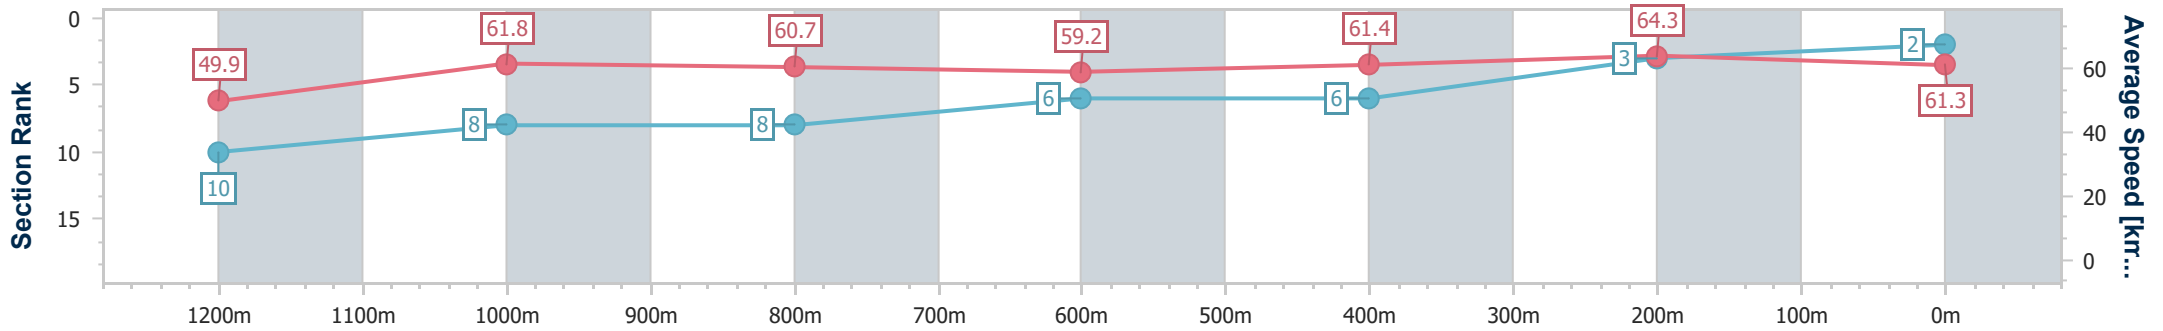

Horse/Jockey Name	Central Park
Final Rank	2
Fastest Section Time (Section)	0:11.18 (400m)
Top Speed [km/h] (Section)	65.2 (400m)
Race State	Finished

Sunshine Coast QLD Professional
Race 7: CORRECT WEIGHT TEAM Maiden Handicap - 1400m
10 December 2023 - 16:34
Track Rating: Good 4, Weather: Fine, Rail Position: +8m Entire

Section	Overall	1200m	1000m	800m	600m	400m	200m
Section Times	1:25.29 [2] (0:14.40)	1:10.89 [10] (0:11.68)	0:59.21 [8] (0:11.99)	0:47.22 [8] (0:12.32)	0:34.90 [6] (0:11.95)	0:22.95 [6] (0:11.18)	0:11.77 [3] (0:11.77)
Average Speed [km/h]	49.9	61.8	60.7	59.2	61.4	64.3	61.3
Top Speed [km/h]	62.6	62.5	61.9	60.0	63.7	65.2	63.5
Avg. Dist. to Rail [m]	5.8	3.8	3.6	2.6	3.1	4.6	4.9
Avg. Stride Freq. [Hz]	2.2	2.2	2.2	2.2	2.2	2.3	2.3
Avg. Stride Length [m]	6.4	7.8	7.7	7.6	7.6	7.7	7.5

- [ ] Ranking at each section and finish
- -.-.- No data available at this section
- NA No data available