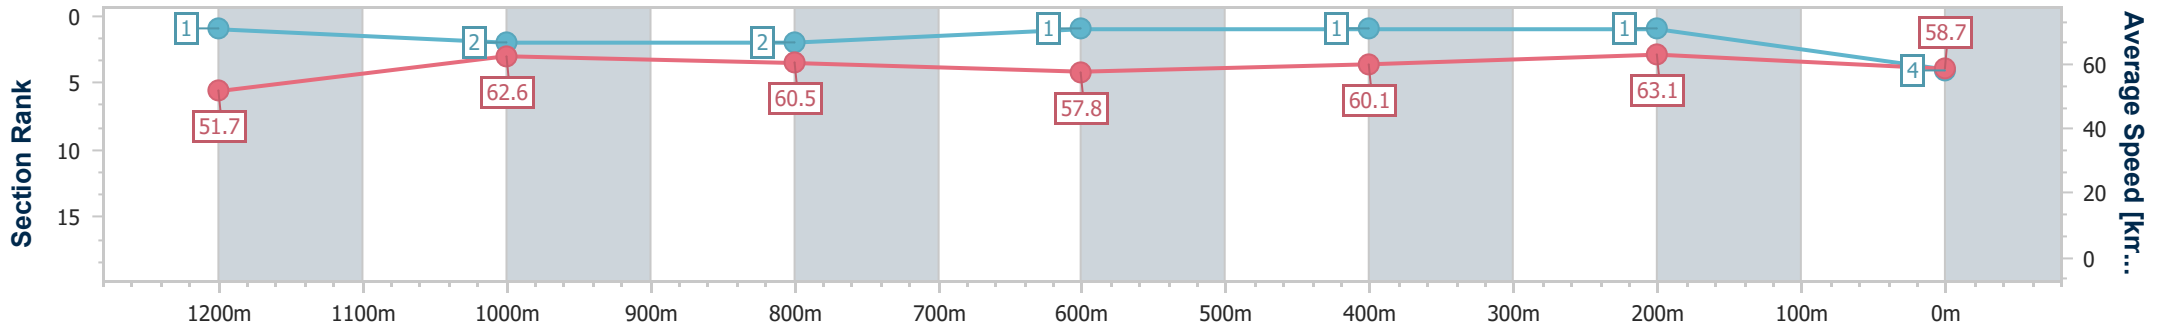

Horse/Jockey Name	Own Tomorrow
Final Rank	4
Fastest Section Time (Section)	0:11.41 (400m)
Top Speed [km/h] (Section)	64.1 (1200m)
Race State	Finished

Sunshine Coast QLD Professional
Race 7: CORRECT WEIGHT TEAM Maiden Handicap - 1400m
10 December 2023 - 16:34
Track Rating: Good 4, Weather: Fine, Rail Position: +8m Entire

Section	Overall	1200m	1000m	800m	600m	400m	200m
Section Times	1:25.57 [4] (0:13.91)	1:11.66 [1] (0:11.50)	1:00.16 [2] (0:11.98)	0:48.18 [2] (0:12.51)	0:35.67 [1] (0:11.98)	0:23.69 [1] (0:11.41)	0:12.28 [1] (0:12.28)
Average Speed [km/h]	51.7	62.6	60.5	57.8	60.1	63.1	58.7
Top Speed [km/h]	63.1	64.1	62.1	58.7	61.6	64.0	62.1
Avg. Dist. to Rail [m]	2.4	1.9	1.8	1.1	0.3	0.5	0.1
Avg. Stride Freq. [Hz]	2.3	2.3	2.2	2.1	2.2	2.3	2.2
Avg. Stride Length [m]	6.3	7.7	7.6	7.6	7.7	7.6	7.4

- [ ] Ranking at each section and finish
- -.-.- No data available at this section
- NA No data available