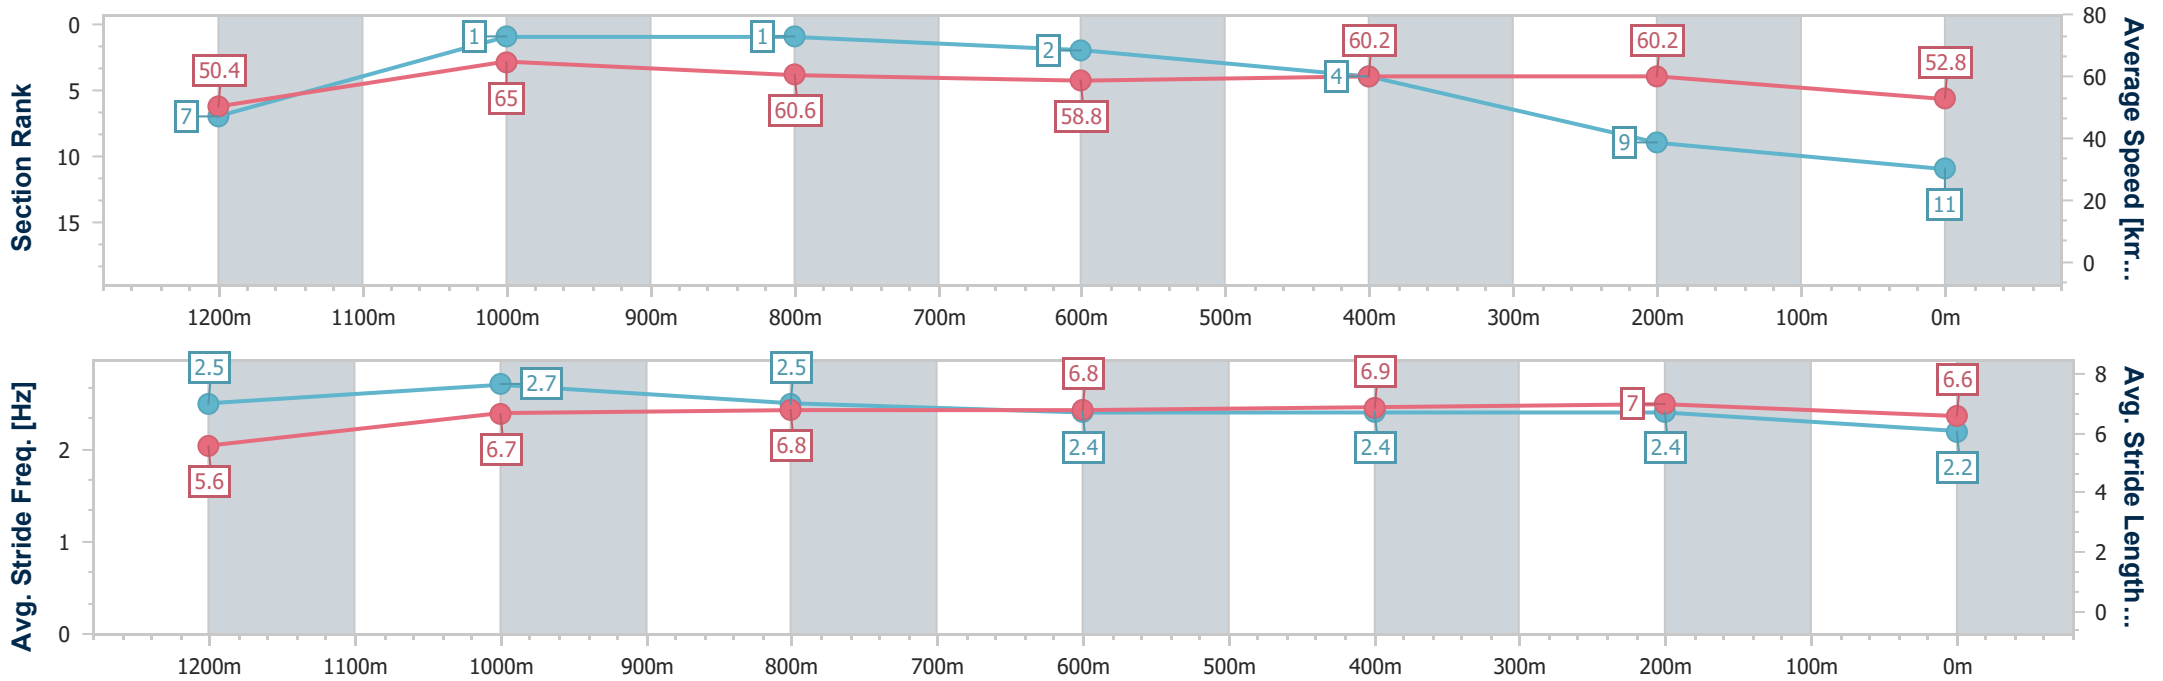

Sunshine Coast QLD Professional
 Race 7: CORRECT WEIGHT TEAM Maiden Handicap - 1400m
 10 December 2023 - 16:34
 Track Rating: Good 4, Weather: Fine, Rail Position: +8m Entire

Section	Overall	1200m	1000m	800m	600m	400m	200m
Section Times	1:26.63 [10] (0:14.04)	1:12.59 [3] (0:11.43)	1:01.16 [3] (0:12.14)	0:49.02 [4] (0:12.62)	0:36.40 [5] (0:12.06)	0:24.34 [5] (0:11.74)	0:12.60 [7] (0:12.60)
Average Speed [km/h]	51.4	63.0	59.6	57.5	60.6	61.3	57.0
Top Speed [km/h]	64.4	64.9	61.4	58.3	62.1	62.4	59.7
Avg. Dist. to Rail [m]	5.1	2.7	2.1	1.7	2.1	4.3	3.3
Avg. Stride Freq. [Hz]	2.2	2.3	2.2	2.1	2.2	2.2	2.1
Avg. Stride Length [m]	6.4	7.6	7.5	7.5	7.5	7.8	7.4

- [] Ranking at each section and finish
- .-.- No data available at this section
- NA No data available

Horse/Jockey Name	Scottish Farmer
Final Rank	11
Fastest Section Time (Section)	0:11.08 (1200m)
Top Speed [km/h] (Section)	65.7 (1200m)
Race State	Finished

Sunshine Coast QLD Professional
 Race 7: CORRECT WEIGHT TEAM Maiden Handicap - 1400m
 10 December 2023 - 16:34
 Track Rating: Good 4, Weather: Fine, Rail Position: +8m Entire

Section	Overall	1200m	1000m	800m	600m	400m	200m
Section Times	1:27.76 [11] (0:14.32)	1:13.44 [7] (0:11.08)	1:02.36 [1] (0:11.99)	0:50.37 [1] (0:12.53)	0:37.84 [2] (0:12.24)	0:25.60 [4] (0:11.98)	0:13.62 [9] (0:13.62)
Average Speed [km/h]	50.4	65.0	60.6	58.8	60.2	60.2	52.8
Top Speed [km/h]	65.6	65.7	63.4	60.6	62.1	62.4	57.7
Avg. Dist. to Rail [m]	10.1	6.9	4.1	4.0	4.1	3.7	4.2
Avg. Stride Freq. [Hz]	2.5	2.7	2.5	2.4	2.4	2.4	2.2
Avg. Stride Length [m]	5.6	6.7	6.8	6.8	6.9	7.0	6.6

- [] Ranking at each section and finish
- .-.- No data available at this section
- NA No data available