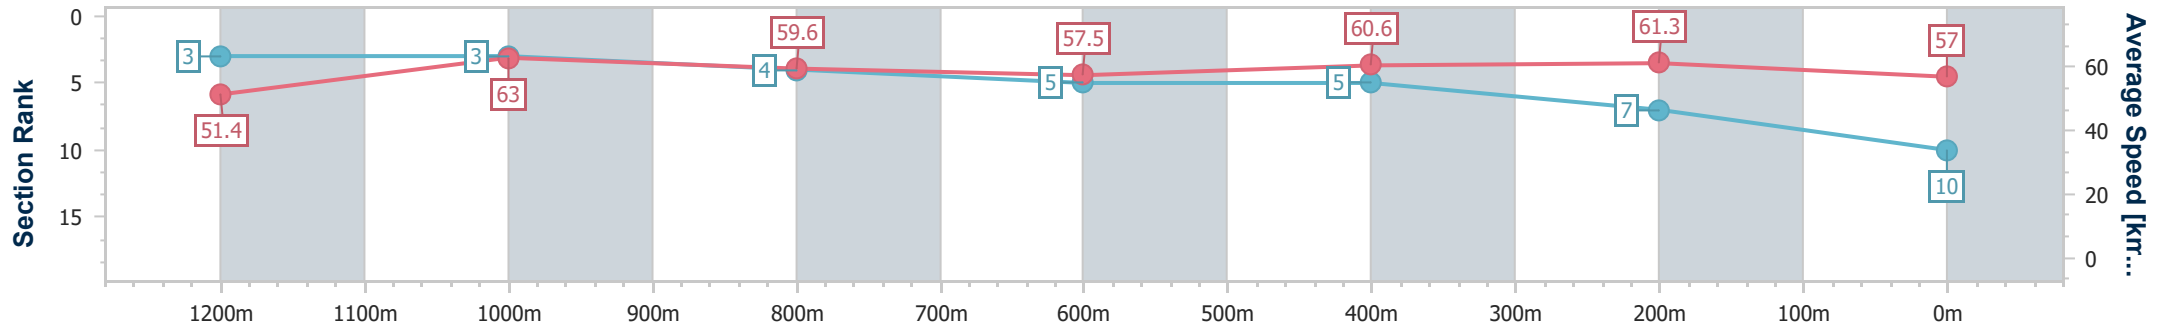

Sunshine Coast QLD Professional
 Race 7: CORRECT WEIGHT TEAM Maiden Handicap - 1400m
 10 December 2023 - 16:34
 Track Rating: Good 4, Weather: Fine, Rail Position: +8m Entire

Section	Overall	1200m	1000m	800m	600m	400m	200m
Section Times	1:26.58 [9] (0:14.36)	1:12.22 [8] (0:11.95)	1:00.27 [11] (0:12.26)	0:48.01 [11] (0:12.33)	0:35.68 [11] (0:11.86)	0:23.82 [10] (0:11.49)	0:12.33 [11] (0:12.33)
Average Speed [km/h]	50.2	60.3	59.3	58.4	61.0	62.8	58.2
Top Speed [km/h]	61.9	61.9	61.0	59.5	64.1	64.9	60.2
Avg. Dist. to Rail [m]	10.7	6.3	3.4	0.4	0.4	1.7	0.5
Avg. Stride Freq. [Hz]	2.2	2.2	2.2	2.2	2.3	2.3	2.2
Avg. Stride Length [m]	6.2	7.5	7.5	7.4	7.5	7.7	7.3

- [] Ranking at each section and finish
- .-.- No data available at this section
- NA No data available

Horse/Jockey Name	Benfica Lass
Final Rank	10
Fastest Section Time (Section)	0:11.43 (1200m)
Top Speed [km/h] (Section)	64.9 (1200m)
Race State	Finished

Sunshine Coast QLD Professional
 Race 7: CORRECT WEIGHT TEAM Maiden Handicap - 1400m
 10 December 2023 - 16:34
 Track Rating: Good 4, Weather: Fine, Rail Position: +8m Entire

Section	Overall	1200m	1000m	800m	600m	400m	200m
Section Times	1:26.63 [10] (0:14.04)	1:12.59 [3] (0:11.43)	1:01.16 [3] (0:12.14)	0:49.02 [4] (0:12.62)	0:36.40 [5] (0:12.06)	0:24.34 [5] (0:11.74)	0:12.60 [7] (0:12.60)
Average Speed [km/h]	51.4	63.0	59.6	57.5	60.6	61.3	57.0
Top Speed [km/h]	64.4	64.9	61.4	58.3	62.1	62.4	59.7
Avg. Dist. to Rail [m]	5.1	2.7	2.1	1.7	2.1	4.3	3.3
Avg. Stride Freq. [Hz]	2.2	2.3	2.2	2.1	2.2	2.2	2.1
Avg. Stride Length [m]	6.4	7.6	7.5	7.5	7.5	7.8	7.4