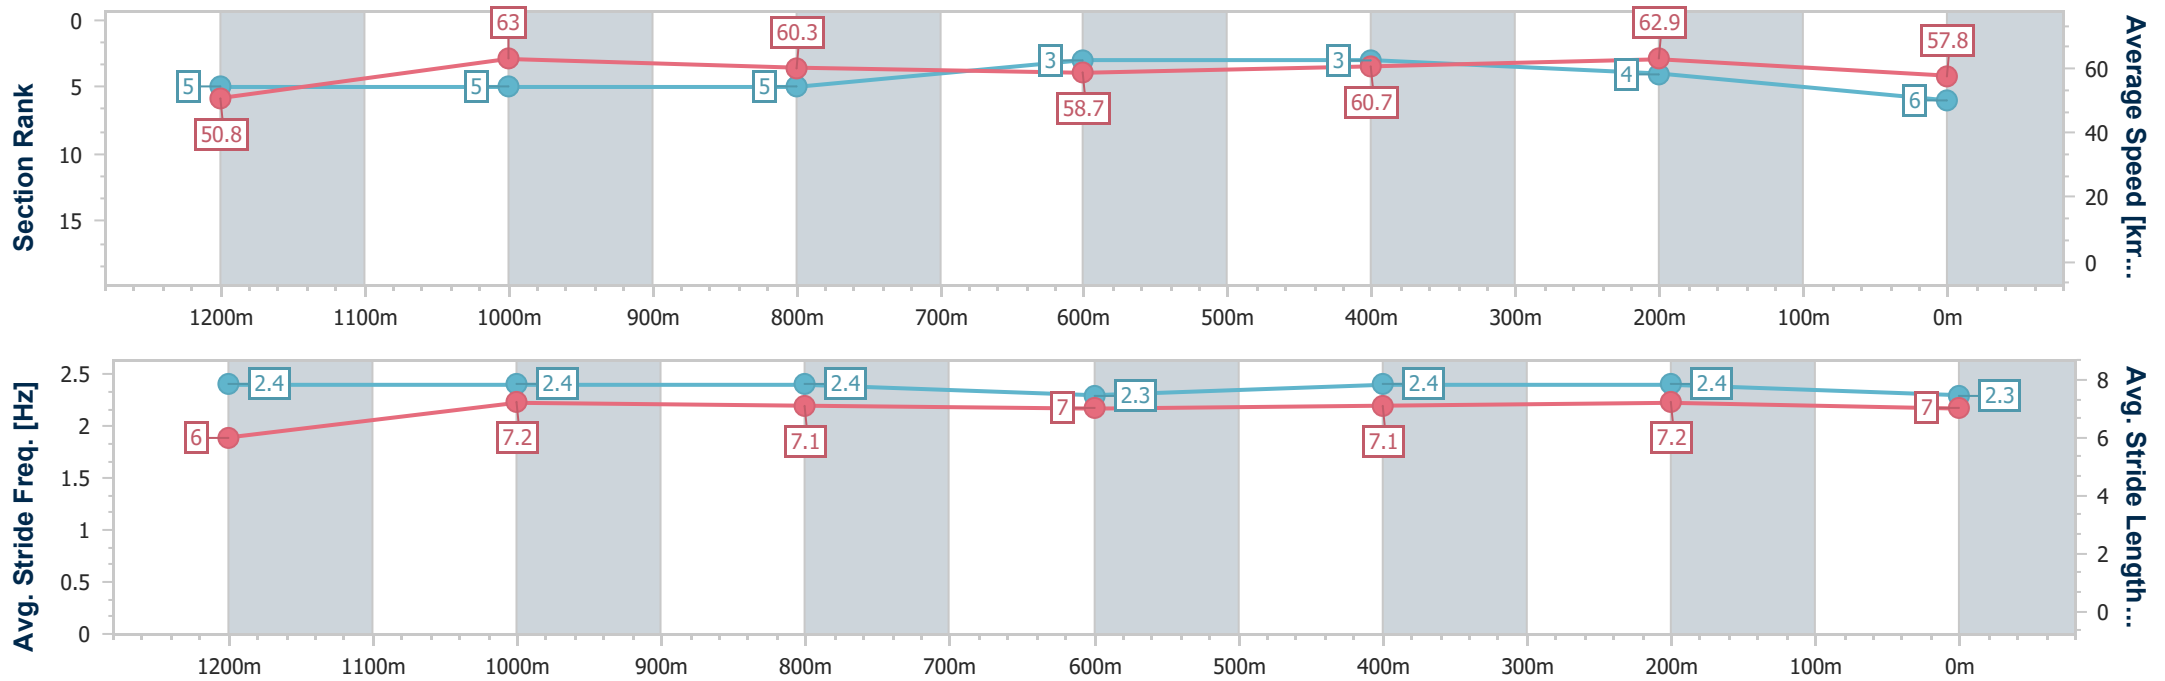

- [] Ranking at each section and finish
- .-.- No data available at this section
- NA No data available

Horse/Jockey Name	Miss Bacall
Final Rank	6
Fastest Section Time (Section)	0:11.43 (400m)
Top Speed [km/h] (Section)	64.3 (400m)
Race State	Finished

Sunshine Coast QLD Professional
 Race 7: CORRECT WEIGHT TEAM Maiden Handicap - 1400m
 10 December 2023 - 16:34
 Track Rating: Good 4, Weather: Fine, Rail Position: +8m Entire

Section	Overall	1200m	1000m	800m	600m	400m	200m
Section Times	1:25.99 [6] (0:14.15)	1:11.84 [5] (0:11.46)	1:00.38 [5] (0:12.05)	0:48.33 [5] (0:12.40)	0:35.93 [3] (0:12.04)	0:23.89 [3] (0:11.43)	0:12.46 [4] (0:12.46)
Average Speed [km/h]	50.8	63.0	60.3	58.7	60.7	62.9	57.8
Top Speed [km/h]	64.2	64.1	61.5	59.7	62.6	64.3	61.6
Avg. Dist. to Rail [m]	7.0	4.5	4.1	2.2	2.0	4.0	3.9
Avg. Stride Freq. [Hz]	2.4	2.4	2.4	2.3	2.4	2.4	2.3
Avg. Stride Length [m]	6.0	7.2	7.1	7.0	7.1	7.2	7.0