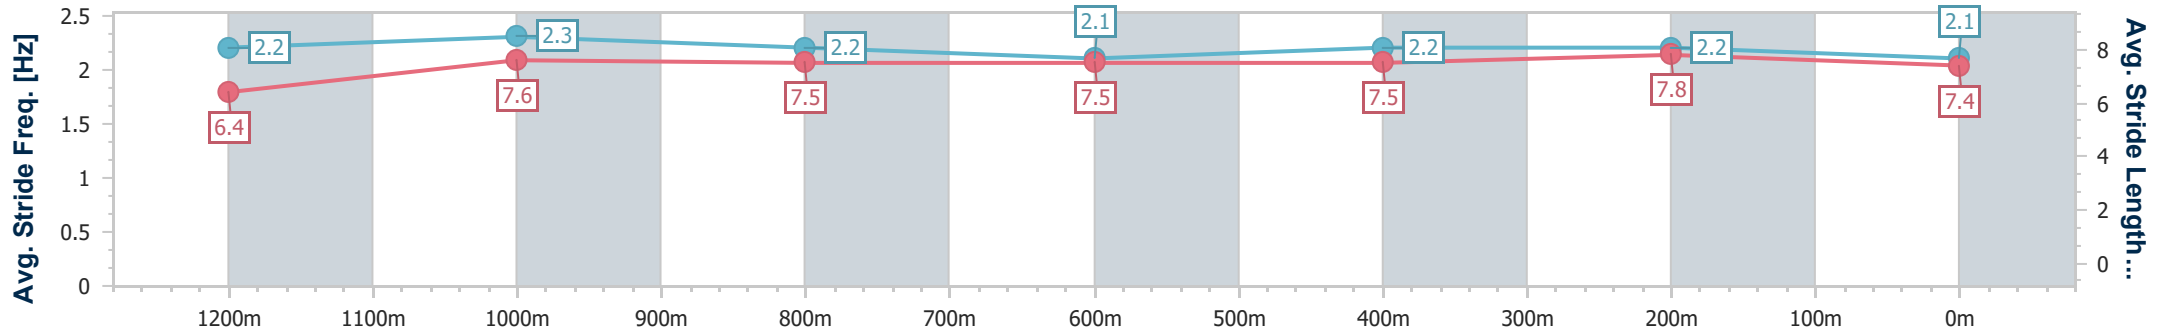

Sunshine Coast QLD Professional
 Race 7: CORRECT WEIGHT TEAM Maiden Handicap - 1400m
 10 December 2023 - 16:34
 Track Rating: Good 4, Weather: Fine, Rail Position: +8m Entire

Section	Overall	1200m	1000m	800m	600m	400m	200m
Section Times	1:26.58 [9] (0:14.36)	1:12.22 [8] (0:11.95)	1:00.27 [11] (0:12.26)	0:48.01 [11] (0:12.33)	0:35.68 [11] (0:11.86)	0:23.82 [10] (0:11.49)	0:12.33 [11] (0:12.33)
Average Speed [km/h]	50.2	60.3	59.3	58.4	61.0	62.8	58.2
Top Speed [km/h]	61.9	61.9	61.0	59.5	64.1	64.9	60.2
Avg. Dist. to Rail [m]	10.7	6.3	3.4	0.4	0.4	1.7	0.5
Avg. Stride Freq. [Hz]	2.2	2.2	2.2	2.2	2.3	2.3	2.2
Avg. Stride Length [m]	6.2	7.5	7.5	7.4	7.5	7.7	7.3

- [] Ranking at each section and finish
- .-.- No data available at this section
- NA No data available

Horse/Jockey Name	Benfica Lass
Final Rank	10
Fastest Section Time (Section)	0:11.43 (1200m)
Top Speed [km/h] (Section)	64.9 (1200m)
Race State	Finished

Sunshine Coast QLD Professional
 Race 7: CORRECT WEIGHT TEAM Maiden Handicap - 1400m
 10 December 2023 - 16:34
 Track Rating: Good 4, Weather: Fine, Rail Position: +8m Entire

Section	Overall	1200m	1000m	800m	600m	400m	200m
Section Times	1:26.63 [10] (0:14.04)	1:12.59 [3] (0:11.43)	1:01.16 [3] (0:12.14)	0:49.02 [4] (0:12.62)	0:36.40 [5] (0:12.06)	0:24.34 [5] (0:11.74)	0:12.60 [7] (0:12.60)
Average Speed [km/h]	51.4	63.0	59.6	57.5	60.6	61.3	57.0
Top Speed [km/h]	64.4	64.9	61.4	58.3	62.1	62.4	59.7
Avg. Dist. to Rail [m]	5.1	2.7	2.1	1.7	2.1	4.3	3.3
Avg. Stride Freq. [Hz]	2.2	2.3	2.2	2.1	2.2	2.2	2.1
Avg. Stride Length [m]	6.4	7.6	7.5	7.5	7.5	7.8	7.4