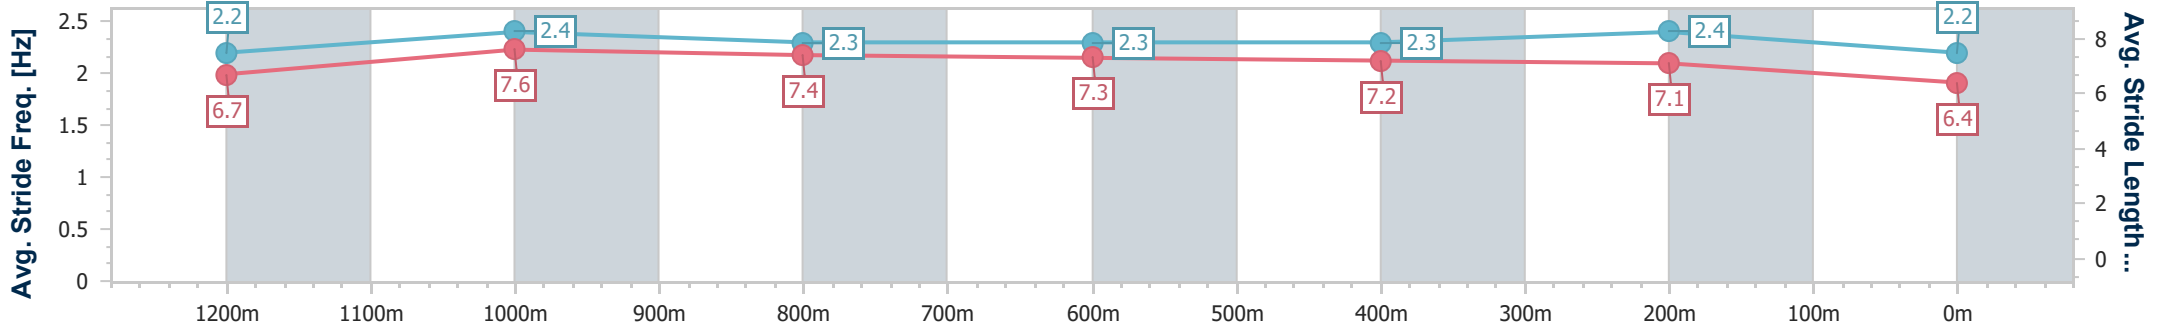

Horse/Jockey Name	Keyboard
Final Rank	8
Fastest Section Time (Section)	0:10.84 (1200m)
Top Speed [km/h] (Section)	67.8 (1200m)
Race State	Finished

Eagle Farm QLD Professional
Race 1: BECOME A BRC MEMBER QTIS Three-Year-Old Maiden Handicap - 1400m
13 December 2023 - 13:35
Track Rating: Good 4, Weather: Fine, Rail Position: +7m Entire

BRISBANE RACING CLUB

Section	Overall	1200m	1000m	800m	600m	400m	200m
Section Times	1:26.21 [8] (0:13.73)	1:12.48 [2] (0:10.84)	1:01.64 [3] (0:11.64)	0:50.00 [3] (0:12.02)	0:37.98 [2] (0:11.85)	0:26.13 [2] (0:11.75)	0:14.38 [4] (0:14.38)
Average Speed [km/h]	52.7	66.7	62.8	60.6	60.9	61.2	50.0
Top Speed [km/h]	67.4	67.8	65.0	61.9	62.8	63.0	58.6
Avg. Dist. to Rail [m]	7.1	4.9	3.5	2.5	0.6	1.3	3.0
Avg. Stride Freq. [Hz]	2.2	2.4	2.3	2.3	2.3	2.4	2.2
Avg. Stride Length [m]	6.7	7.6	7.4	7.3	7.2	7.1	6.4

- [ ] Ranking at each section and finish
- -.-.- No data available at this section
- NA No data available