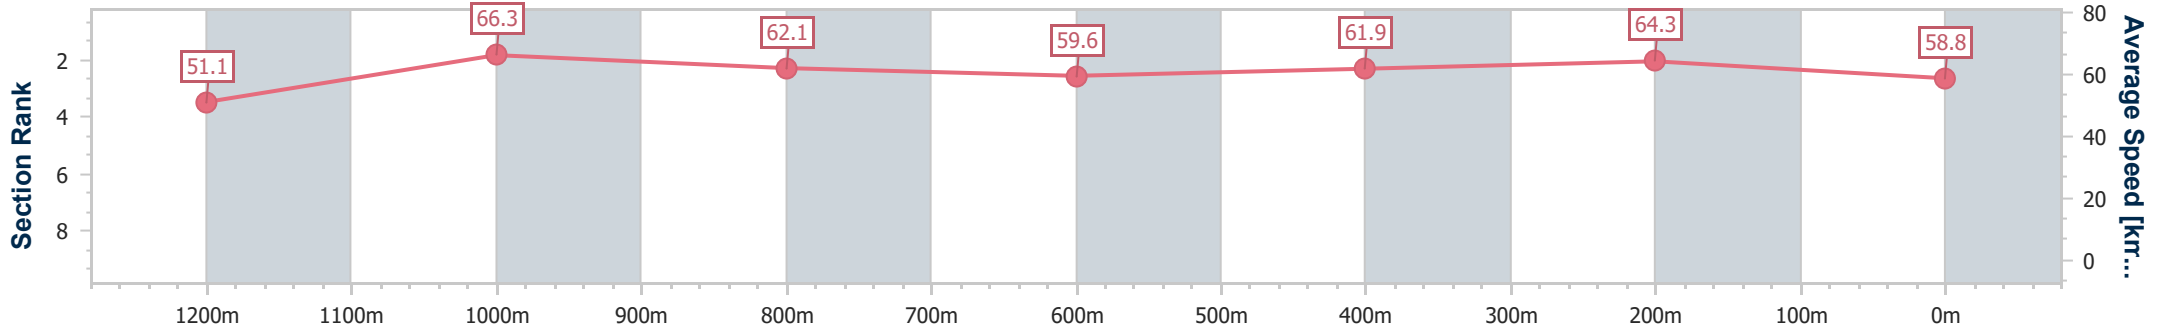

Horse/Jockey Name	Born Fearless
Final Rank	2
Fastest Section Time (Section)	0:10.87 (1200m)
Top Speed [km/h] (Section)	67.0 (1200m)
Race State	Finished

Eagle Farm QLD Professional
Race 1: BECOME A BRC MEMBER QTIS Three-Year-Old Maiden Handicap - 1400m
13 December 2023 - 13:35
Track Rating: Good 4, Weather: Fine, Rail Position: +7m Entire

BRISBANE RACING CLUB

Section	Overall	1200m	1000m	800m	600m	400m	200m
Section Times	1:23.93 [2] (0:14.09)	1:09.84 [6] (0:10.87)	0:58.97 [5] (0:11.76)	0:47.21 [6] (0:12.14)	0:35.07 [7] (0:11.65)	0:23.42 [7] (0:11.17)	0:12.25 [2] (0:12.25)
Average Speed [km/h]	51.1	66.3	62.1	59.6	61.9	64.3	58.8
Top Speed [km/h]	64.6	67.0	64.3	61.6	64.2	65.4	64.4
Avg. Dist. to Rail [m]	4.0	1.9	2.6	1.6	0.4	1.1	1.3
Avg. Stride Freq. [Hz]	2.2	2.3	2.2	2.2	2.2	2.4	2.3
Avg. Stride Length [m]	6.6	8.0	7.8	7.6	7.8	7.5	7.2

- [ ] Ranking at each section and finish
- -.-.- No data available at this section
- NA No data available