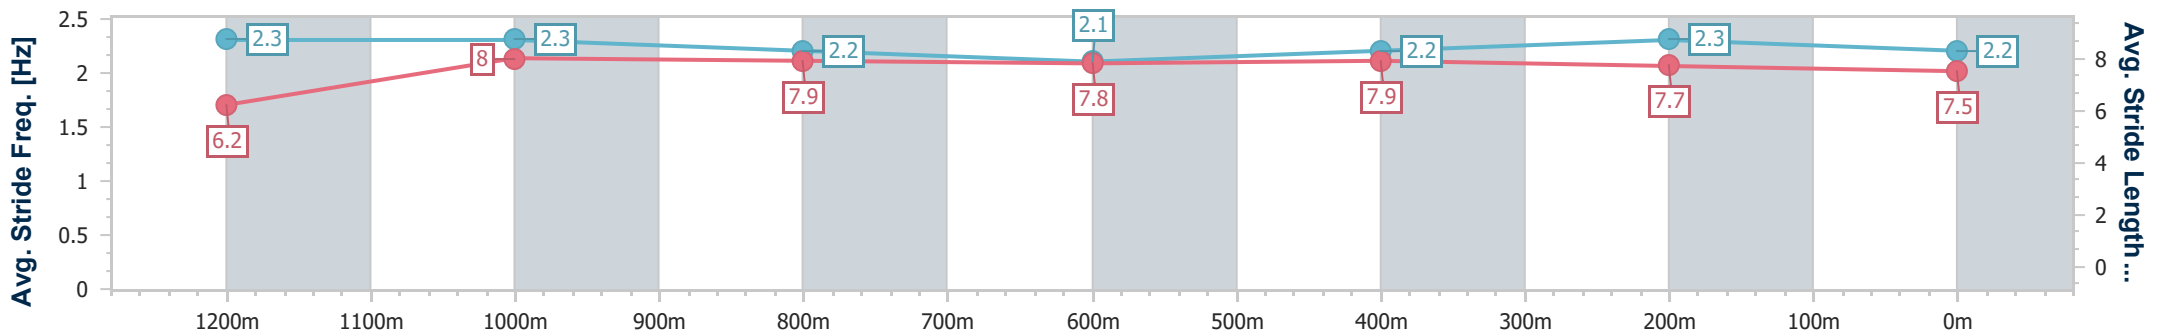

Horse/Jockey Name	Scottish Laird
Final Rank	4
Fastest Section Time (Section)	0:11.06 (1200m)
Top Speed [km/h] (Section)	65.9 (1200m)
Race State	Finished

Eagle Farm QLD Professional
Race 1: BECOME A BRC MEMBER QTIS Three-Year-Old Maiden
Handicap - 1400m
13 December 2023 - 13:35
Track Rating: Good 4, Weather: Fine, Rail Position: +7m Entire

BRISBANE
RACING CLUB

Section	Overall	1200m	1000m	800m	600m	400m	200m
Section Times	1:24.10 [4] (0:14.02)	1:10.08 [5] (0:11.06)	0:59.02 [6] (0:11.57)	0:47.45 [5] (0:12.03)	0:35.42 [5] (0:11.77)	0:23.65 [5] (0:11.44)	0:12.21 [6] (0:12.21)
Average Speed [km/h]	51.5	65.4	62.8	60.0	61.6	63.0	58.8
Top Speed [km/h]	65.6	65.9	64.5	61.4	64.3	64.7	62.1
Avg. Dist. to Rail [m]	5.5	2.7	1.9	1.1	0.6	4.2	6.5
Avg. Stride Freq. [Hz]	2.3	2.3	2.2	2.1	2.2	2.3	2.2
Avg. Stride Length [m]	6.2	8.0	7.9	7.8	7.9	7.7	7.5

- [ ] Ranking at each section and finish
- -.-.- No data available at this section
- NA No data available