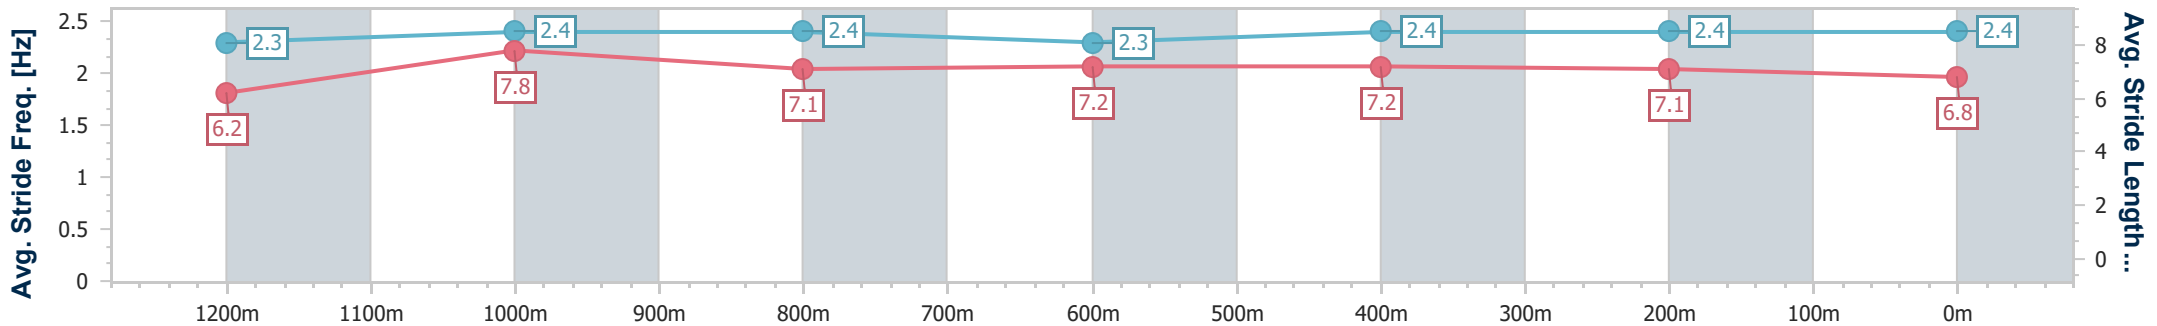

Horse/Jockey Name	Been A Secret
Final Rank	6
Fastest Section Time (Section)	0:10.81 (1200m)
Top Speed [km/h] (Section)	68.0 (1200m)
Race State	Finished

Eagle Farm QLD Professional
Race 1: BECOME A BRC MEMBER QTIS Three-Year-Old Maiden
Handicap - 1400m
13 December 2023 - 13:35
Track Rating: Good 4, Weather: Fine, Rail Position: +7m Entire

BRISBANE
RACING CLUB

Section	Overall	1200m	1000m	800m	600m	400m	200m
Section Times	1:24.25 [6] (0:13.93)	1:10.32 [4] (0:10.81)	0:59.51 [4] (0:11.79)	0:47.72 [4] (0:12.00)	0:35.72 [4] (0:11.76)	0:23.96 [4] (0:11.56)	0:12.40 [5] (0:12.40)
Average Speed [km/h]	51.8	66.8	62.0	60.1	61.3	62.3	58.1
Top Speed [km/h]	66.7	68.0	63.2	61.2	62.6	63.4	60.9
Avg. Dist. to Rail [m]	3.3	2.1	2.9	0.8	0.5	2.1	1.9
Avg. Stride Freq. [Hz]	2.3	2.4	2.4	2.3	2.4	2.4	2.4
Avg. Stride Length [m]	6.2	7.8	7.1	7.2	7.2	7.1	6.8

- [ ] Ranking at each section and finish
- -.-.- No data available at this section
- NA No data available