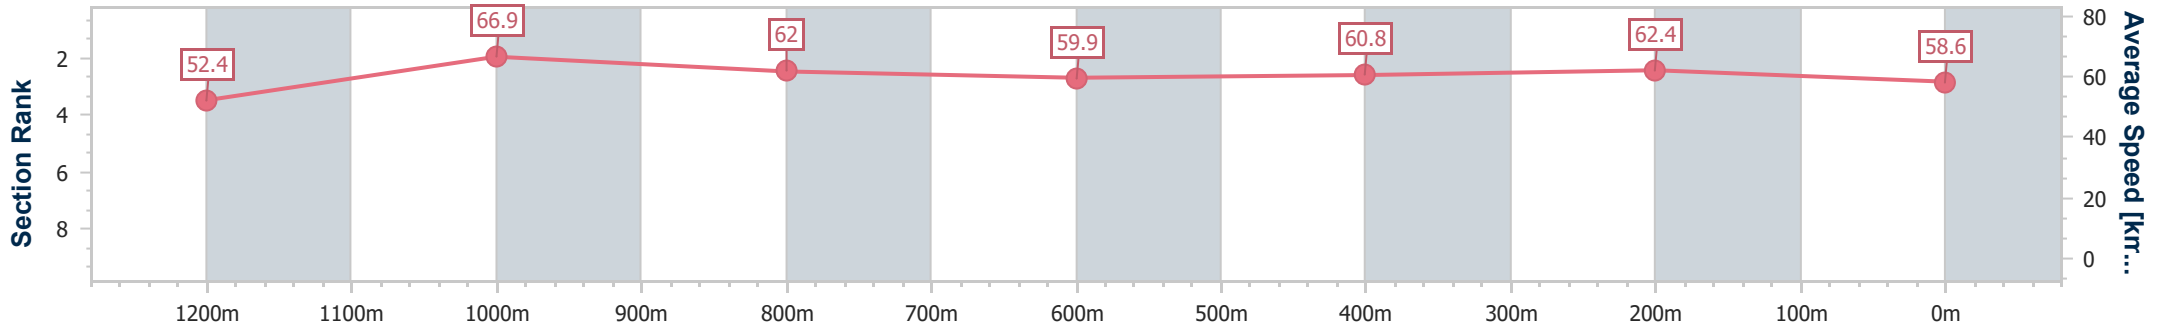

Horse/Jockey Name	O'polly
Final Rank	3
Fastest Section Time (Section)	0:10.81 (1200m)
Top Speed [km/h] (Section)	68.4 (1200m)
Race State	Finished

Eagle Farm QLD Professional
Race 1: BECOME A BRC MEMBER QTIS Three-Year-Old Maiden Handicap - 1400m
13 December 2023 - 13:35
Track Rating: Good 4, Weather: Fine, Rail Position: +7m Entire

BRISBANE RACING CLUB

Section	Overall	1200m	1000m	800m	600m	400m	200m
Section Times	1:24.00 [3] (0:13.75)	1:10.25 [3] (0:10.81)	0:59.44 [2] (0:11.61)	0:47.83 [2] (0:12.17)	0:35.66 [3] (0:11.85)	0:23.81 [3] (0:11.51)	0:12.30 [3] (0:12.30)
Average Speed [km/h]	52.4	66.9	62.0	59.9	60.8	62.4	58.6
Top Speed [km/h]	67.3	68.4	63.8	61.0	62.7	63.4	61.2
Avg. Dist. to Rail [m]	4.8	1.3	0.5	2.3	0.4	0.4	0.7
Avg. Stride Freq. [Hz]	2.4	2.6	2.5	2.4	2.5	2.6	2.5
Avg. Stride Length [m]	6.0	7.0	6.9	6.8	6.8	6.7	6.5

- [ ] Ranking at each section and finish
- -.-.- No data available at this section
- NA No data available