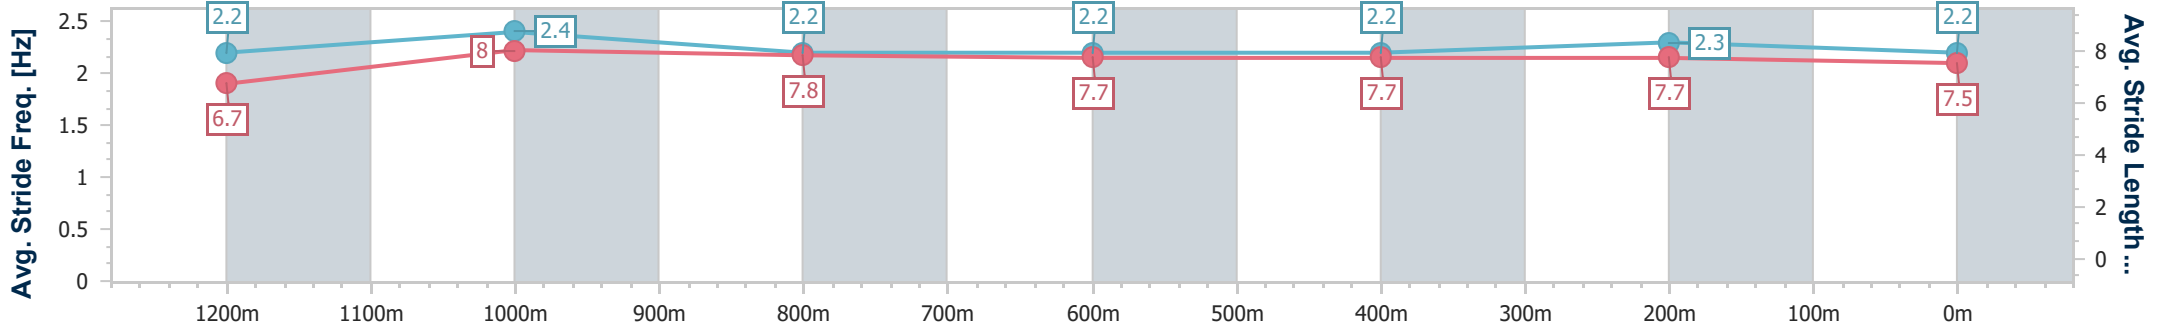

Horse/Jockey Name	Bremerhaven
Final Rank	1
Fastest Section Time (Section)	0:10.67 (1200m)
Top Speed [km/h] (Section)	69.2 (1200m)
Race State	Finished

Eagle Farm QLD Professional
Race 1: BECOME A BRC MEMBER QTIS Three-Year-Old Maiden Handicap - 1400m
13 December 2023 - 13:35
Track Rating: Good 4, Weather: Fine, Rail Position: +7m Entire

BRISBANE RACING CLUB

Section	Overall	1200m	1000m	800m	600m	400m	200m
Section Times	1:23.72 [1] (0:13.70)	1:10.02 [1] (0:10.67)	0:59.35 [1] (0:11.68)	0:47.67 [1] (0:12.05)	0:35.62 [1] (0:11.84)	0:23.78 [1] (0:11.51)	0:12.27 [1] (0:12.27)
Average Speed [km/h]	52.8	67.6	62.4	60.2	61.0	62.5	58.6
Top Speed [km/h]	68.0	69.2	65.0	61.3	62.7	63.1	61.6
Avg. Dist. to Rail [m]	7.0	4.3	2.2	1.8	0.5	0.4	1.0
Avg. Stride Freq. [Hz]	2.2	2.4	2.2	2.2	2.2	2.3	2.2
Avg. Stride Length [m]	6.7	8.0	7.8	7.7	7.7	7.7	7.5

- [ ] Ranking at each section and finish
- -.-.- No data available at this section
- NA No data available