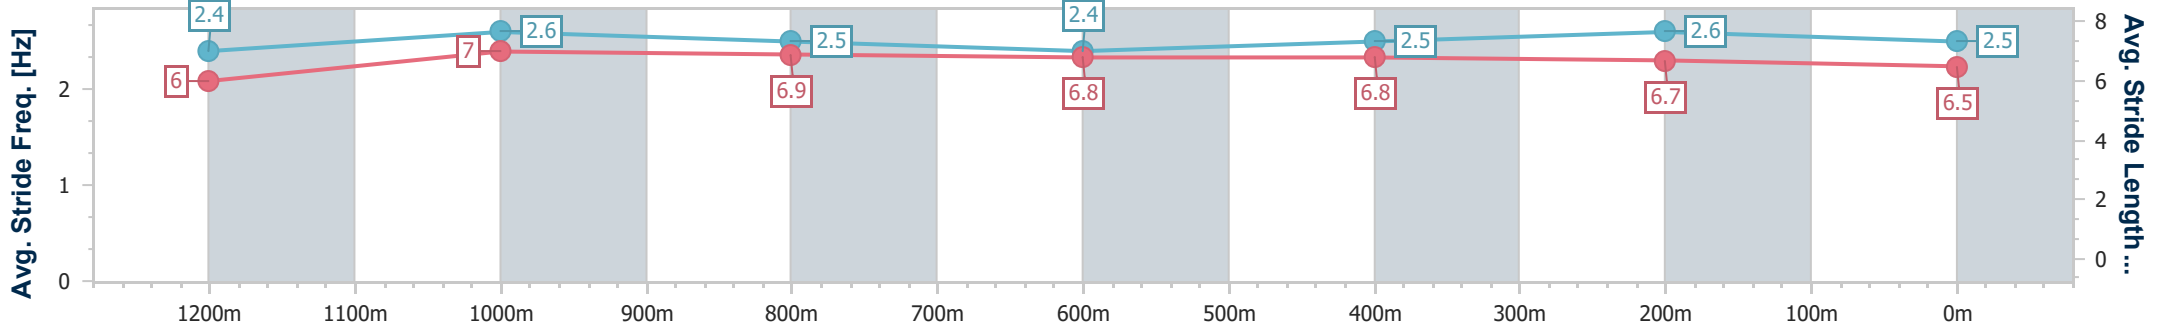

Horse/Jockey Name	O'polly
Final Rank	3
Fastest Section Time (Section)	0:10.81 (1200m)
Top Speed [km/h] (Section)	68.4 (1200m)
Race State	Finished

Eagle Farm QLD Professional
Race 1: BECOME A BRC MEMBER QTIS Three-Year-Old Maiden Handicap - 1400m
13 December 2023 - 13:35
Track Rating: Good 4, Weather: Fine, Rail Position: +7m Entire

BRISBANE RACING CLUB

Section	Overall	1200m	1000m	800m	600m	400m	200m
Section Times	1:24.00 [3] (0:13.75)	1:10.25 [3] (0:10.81)	0:59.44 [2] (0:11.61)	0:47.83 [2] (0:12.17)	0:35.66 [3] (0:11.85)	0:23.81 [3] (0:11.51)	0:12.30 [3] (0:12.30)
Average Speed [km/h]	52.4	66.9	62.0	59.9	60.8	62.4	58.6
Top Speed [km/h]	67.3	68.4	63.8	61.0	62.7	63.4	61.2
Avg. Dist. to Rail [m]	4.8	1.3	0.5	2.3	0.4	0.4	0.7
Avg. Stride Freq. [Hz]	2.4	2.6	2.5	2.4	2.5	2.6	2.5
Avg. Stride Length [m]	6.0	7.0	6.9	6.8	6.8	6.7	6.5

- [ ] Ranking at each section and finish
- -.-.- No data available at this section
- NA No data available