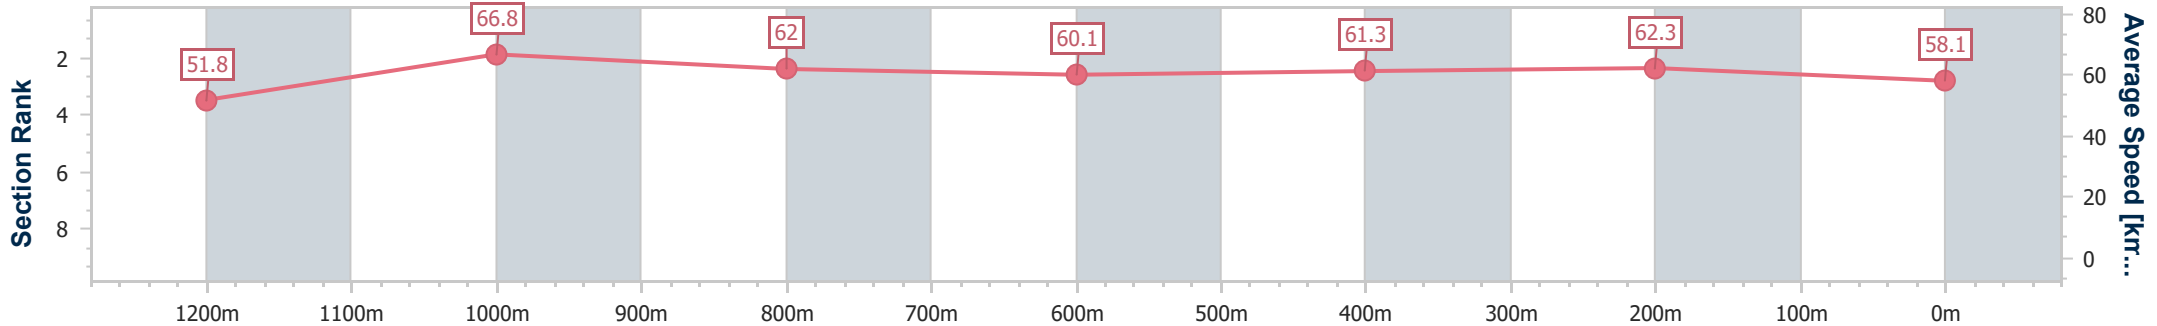

Horse/Jockey Name	Been A Secret
Final Rank	6
Fastest Section Time (Section)	0:10.81 (1200m)
Top Speed [km/h] (Section)	68.0 (1200m)
Race State	Finished

Eagle Farm QLD Professional
Race 1: BECOME A BRC MEMBER QTIS Three-Year-Old Maiden
Handicap - 1400m
13 December 2023 - 13:35
Track Rating: Good 4, Weather: Fine, Rail Position: +7m Entire

BRISBANE
RACING CLUB

Section	Overall	1200m	1000m	800m	600m	400m	200m
Section Times	1:24.25 [6] (0:13.93)	1:10.32 [4] (0:10.81)	0:59.51 [4] (0:11.79)	0:47.72 [4] (0:12.00)	0:35.72 [4] (0:11.76)	0:23.96 [4] (0:11.56)	0:12.40 [5] (0:12.40)
Average Speed [km/h]	51.8	66.8	62.0	60.1	61.3	62.3	58.1
Top Speed [km/h]	66.7	68.0	63.2	61.2	62.6	63.4	60.9
Avg. Dist. to Rail [m]	3.3	2.1	2.9	0.8	0.5	2.1	1.9
Avg. Stride Freq. [Hz]	2.3	2.4	2.4	2.3	2.4	2.4	2.4
Avg. Stride Length [m]	6.2	7.8	7.1	7.2	7.2	7.1	6.8

- [ ] Ranking at each section and finish
- -.-.- No data available at this section
- NA No data available