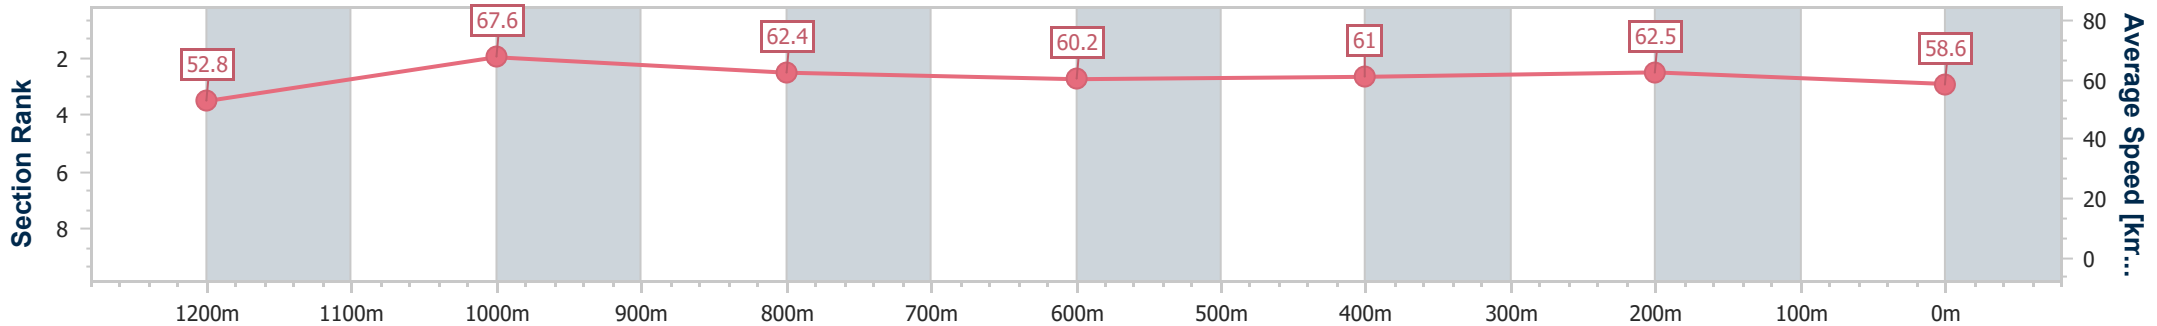

Horse/Jockey Name	Bremerhaven
Final Rank	1
Fastest Section Time (Section)	0:10.67 (1200m)
Top Speed [km/h] (Section)	69.2 (1200m)
Race State	Finished

Eagle Farm QLD Professional
Race 1: BECOME A BRC MEMBER QTIS Three-Year-Old Maiden Handicap - 1400m
13 December 2023 - 13:35
Track Rating: Good 4, Weather: Fine, Rail Position: +7m Entire

BRISBANE RACING CLUB

Section	Overall	1200m	1000m	800m	600m	400m	200m
Section Times	1:23.72 [1] (0:13.70)	1:10.02 [1] (0:10.67)	0:59.35 [1] (0:11.68)	0:47.67 [1] (0:12.05)	0:35.62 [1] (0:11.84)	0:23.78 [1] (0:11.51)	0:12.27 [1] (0:12.27)
Average Speed [km/h]	52.8	67.6	62.4	60.2	61.0	62.5	58.6
Top Speed [km/h]	68.0	69.2	65.0	61.3	62.7	63.1	61.6
Avg. Dist. to Rail [m]	7.0	4.3	2.2	1.8	0.5	0.4	1.0
Avg. Stride Freq. [Hz]	2.2	2.4	2.2	2.2	2.2	2.3	2.2
Avg. Stride Length [m]	6.7	8.0	7.8	7.7	7.7	7.7	7.5

- [ ] Ranking at each section and finish
- -.-.- No data available at this section
- NA No data available