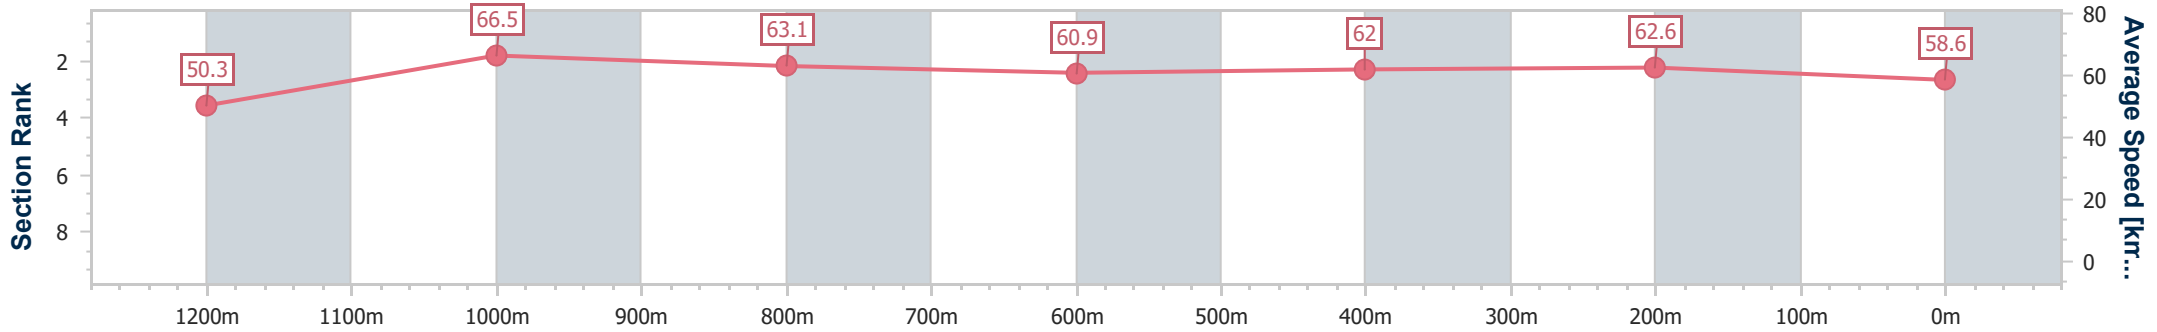

Horse/Jockey Name	Shouts All Day
Final Rank	7
Fastest Section Time (Section)	0:10.86 (1200m)
Top Speed [km/h] (Section)	66.8 (1200m)
Race State	Finished

Eagle Farm QLD Professional
Race 1: BECOME A BRC MEMBER QTIS Three-Year-Old Maiden Handicap - 1400m
13 December 2023 - 13:35
Track Rating: Good 4, Weather: Fine, Rail Position: +7m Entire

BRISBANE RACING CLUB

Section	Overall	1200m	1000m	800m	600m	400m	200m
Section Times	1:24.28 [7] (0:14.34)	1:09.94 [7] (0:10.86)	0:59.08 [7] (0:11.55)	0:47.53 [7] (0:11.98)	0:35.55 [6] (0:11.73)	0:23.82 [6] (0:11.53)	0:12.29 [7] (0:12.29)
Average Speed [km/h]	50.3	66.5	63.1	60.9	62.0	62.6	58.6
Top Speed [km/h]	65.9	66.8	65.4	62.6	63.4	63.5	61.3
Avg. Dist. to Rail [m]	4.9	0.6	3.3	3.4	1.8	5.6	6.9
Avg. Stride Freq. [Hz]	2.2	2.3	2.3	2.2	2.3	2.3	2.3
Avg. Stride Length [m]	6.5	7.9	7.6	7.6	7.6	7.5	7.2

- [ ] Ranking at each section and finish
- -.-.- No data available at this section
- NA No data available