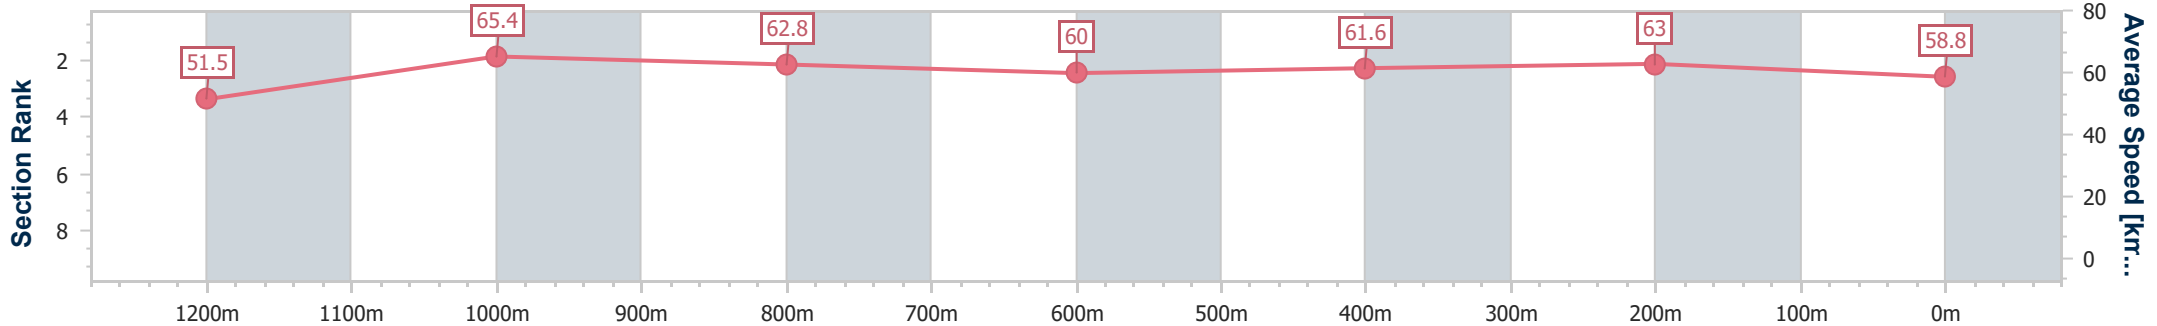

Horse/Jockey Name	Scottish Laird
Final Rank	4
Fastest Section Time (Section)	0:11.06 (1200m)
Top Speed [km/h] (Section)	65.9 (1200m)
Race State	Finished

Eagle Farm QLD Professional
Race 1: BECOME A BRC MEMBER QTIS Three-Year-Old Maiden
Handicap - 1400m
13 December 2023 - 13:35
Track Rating: Good 4, Weather: Fine, Rail Position: +7m Entire

BRISBANE
RACING CLUB

Section	Overall	1200m	1000m	800m	600m	400m	200m
Section Times	1:24.10 [4] (0:14.02)	1:10.08 [5] (0:11.06)	0:59.02 [6] (0:11.57)	0:47.45 [5] (0:12.03)	0:35.42 [5] (0:11.77)	0:23.65 [5] (0:11.44)	0:12.21 [6] (0:12.21)
Average Speed [km/h]	51.5	65.4	62.8	60.0	61.6	63.0	58.8
Top Speed [km/h]	65.6	65.9	64.5	61.4	64.3	64.7	62.1
Avg. Dist. to Rail [m]	5.5	2.7	1.9	1.1	0.6	4.2	6.5
Avg. Stride Freq. [Hz]	2.3	2.3	2.2	2.1	2.2	2.3	2.2
Avg. Stride Length [m]	6.2	8.0	7.9	7.8	7.9	7.7	7.5

- [ ] Ranking at each section and finish
- -.-.- No data available at this section
- NA No data available