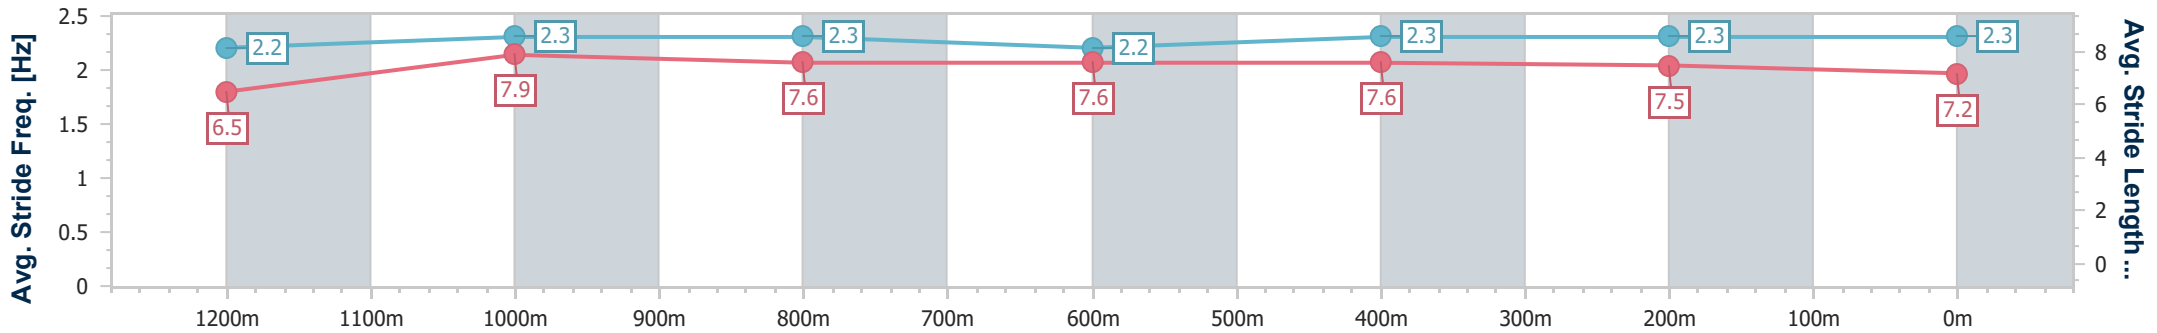

Section	Overall	1200m	1000m	800m	600m	400m	200m
Section Times	1:24.25 [6] (0:13.93)	1:10.32 [4] (0:10.81)	0:59.51 [4] (0:11.79)	0:47.72 [4] (0:12.00)	0:35.72 [4] (0:11.76)	0:23.96 [4] (0:11.56)	0:12.40 [5] (0:12.40)
Average Speed [km/h]	51.8	66.8	62.0	60.1	61.3	62.3	58.1
Top Speed [km/h]	66.7	68.0	63.2	61.2	62.6	63.4	60.9
Avg. Dist. to Rail [m]	3.3	2.1	2.9	0.8	0.5	2.1	1.9
Avg. Stride Freq. [Hz]	2.3	2.4	2.4	2.3	2.4	2.4	2.4
Avg. Stride Length [m]	6.2	7.8	7.1	7.2	7.2	7.1	6.8

- [] Ranking at each section and finish
- .-.- No data available at this section
- NA No data available

Horse/Jockey Name	Shouts All Day
Final Rank	7
Fastest Section Time (Section)	0:10.86 (1200m)
Top Speed [km/h] (Section)	66.8 (1200m)
Race State	Finished

Section	Overall	1200m	1000m	800m	600m	400m	200m
Section Times	1:24.28 [7] (0:14.34)	1:09.94 [7] (0:10.86)	0:59.08 [7] (0:11.55)	0:47.53 [7] (0:11.98)	0:35.55 [6] (0:11.73)	0:23.82 [6] (0:11.53)	0:12.29 [7] (0:12.29)
Average Speed [km/h]	50.3	66.5	63.1	60.9	62.0	62.6	58.6
Top Speed [km/h]	65.9	66.8	65.4	62.6	63.4	63.5	61.3
Avg. Dist. to Rail [m]	4.9	0.6	3.3	3.4	1.8	5.6	6.9
Avg. Stride Freq. [Hz]	2.2	2.3	2.3	2.2	2.3	2.3	2.3
Avg. Stride Length [m]	6.5	7.9	7.6	7.6	7.6	7.5	7.2