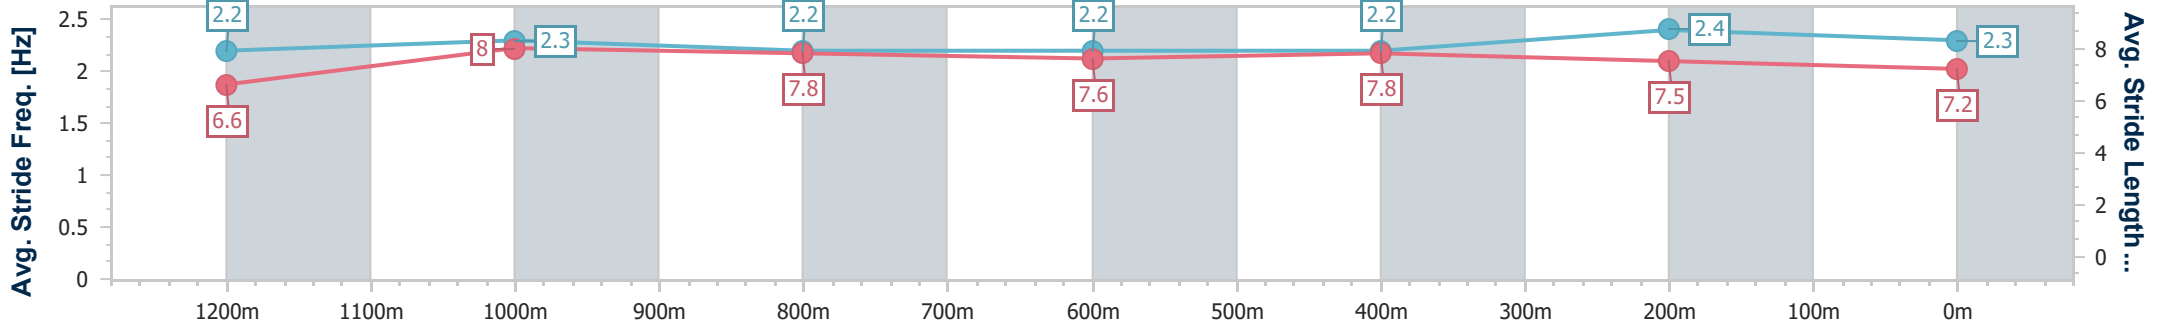

Horse/Jockey Name	Born Fearless
Final Rank	2
Fastest Section Time (Section)	0:10.87 (1200m)
Top Speed [km/h] (Section)	67.0 (1200m)
Race State	Finished

Eagle Farm QLD Professional
Race 1: BECOME A BRC MEMBER QTIS Three-Year-Old Maiden Handicap - 1400m
13 December 2023 - 13:35
Track Rating: Good 4, Weather: Fine, Rail Position: +7m Entire

BRISBANE RACING CLUB

Section	Overall	1200m	1000m	800m	600m	400m	200m
Section Times	1:23.93 [2] (0:14.09)	1:09.84 [6] (0:10.87)	0:58.97 [5] (0:11.76)	0:47.21 [6] (0:12.14)	0:35.07 [7] (0:11.65)	0:23.42 [7] (0:11.17)	0:12.25 [2] (0:12.25)
Average Speed [km/h]	51.1	66.3	62.1	59.6	61.9	64.3	58.8
Top Speed [km/h]	64.6	67.0	64.3	61.6	64.2	65.4	64.4
Avg. Dist. to Rail [m]	4.0	1.9	2.6	1.6	0.4	1.1	1.3
Avg. Stride Freq. [Hz]	2.2	2.3	2.2	2.2	2.2	2.4	2.3
Avg. Stride Length [m]	6.6	8.0	7.8	7.6	7.8	7.5	7.2

- [ ] Ranking at each section and finish
- -.-.- No data available at this section
- NA No data available