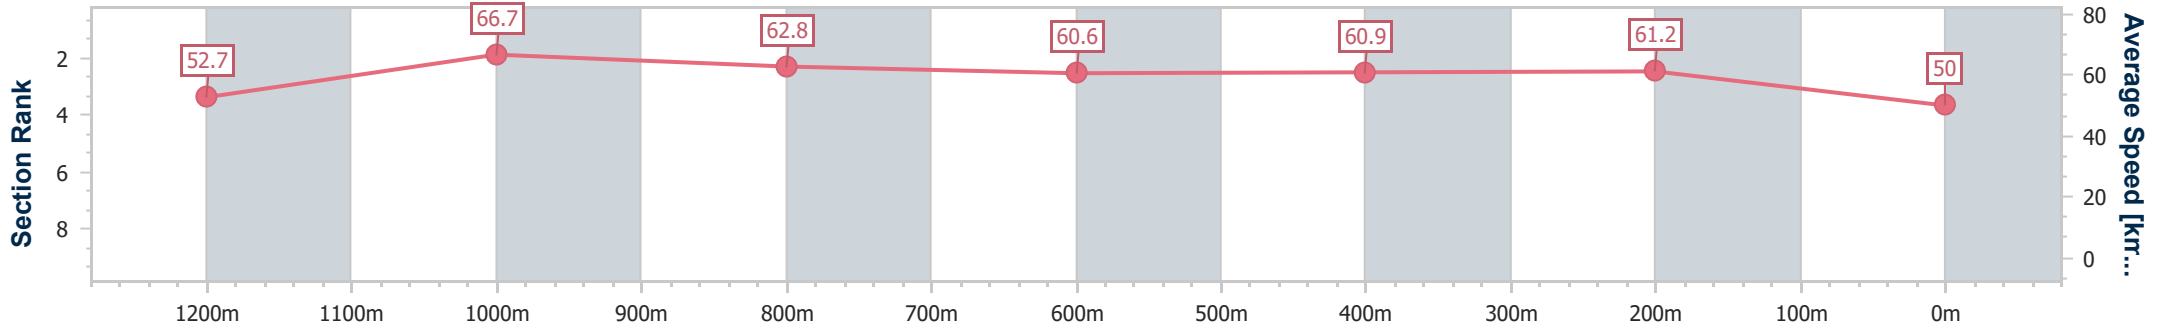

Horse/Jockey Name	Keyboard
Final Rank	8
Fastest Section Time (Section)	0:10.84 (1200m)
Top Speed [km/h] (Section)	67.8 (1200m)
Race State	Finished

Eagle Farm QLD Professional
Race 1: BECOME A BRC MEMBER QTIS Three-Year-Old Maiden Handicap - 1400m
13 December 2023 - 13:35
Track Rating: Good 4, Weather: Fine, Rail Position: +7m Entire

BRISBANE RACING CLUB

Section	Overall	1200m	1000m	800m	600m	400m	200m
Section Times	1:26.21 [8] (0:13.73)	1:12.48 [2] (0:10.84)	1:01.64 [3] (0:11.64)	0:50.00 [3] (0:12.02)	0:37.98 [2] (0:11.85)	0:26.13 [2] (0:11.75)	0:14.38 [4] (0:14.38)
Average Speed [km/h]	52.7	66.7	62.8	60.6	60.9	61.2	50.0
Top Speed [km/h]	67.4	67.8	65.0	61.9	62.8	63.0	58.6
Avg. Dist. to Rail [m]	7.1	4.9	3.5	2.5	0.6	1.3	3.0
Avg. Stride Freq. [Hz]	2.2	2.4	2.3	2.3	2.3	2.4	2.2
Avg. Stride Length [m]	6.7	7.6	7.4	7.3	7.2	7.1	6.4

- [ ] Ranking at each section and finish
- -.-.- No data available at this section
- NA No data available