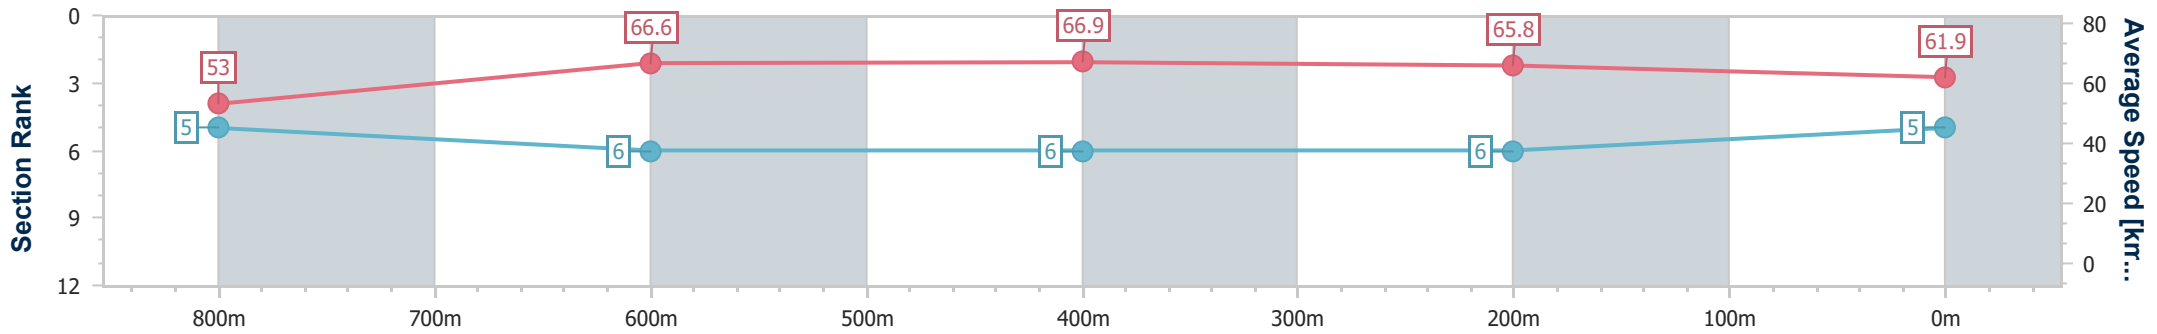

- [] Ranking at each section and finish
- .-.- No data available at this section
- NA No data available

Horse/Jockey Name	Corkscrew
Final Rank	5
Fastest Section Time (Section)	0:10.81 (600m)
Top Speed [km/h] (Section)	67.6 (800m)
Race State	Finished

Eagle Farm QLD Professional

Race 6: XXXX GOLD Class 3 Plate - 1000m

13 December 2023 - 16:33

Track Rating: Good 4, Weather: Fine, Rail Position: +7m Entire

BRISBANE RACING CLUB

Section	Overall	800m	600m	400m	200m
Section Times	0:57.97 [5] (0:13.70)	0:44.27 [5] (0:10.89)	0:33.38 [6] (0:10.81)	0:22.57 [6] (0:10.95)	0:11.62 [6] (0:11.62)
Average Speed [km/h]	53.0	66.6	66.9	65.8	61.9
Top Speed [km/h]	65.9	67.6	67.5	67.5	64.2
Avg. Dist. to Rail [m]	5.5	2.1	1.2	1.1	1.7
Avg. Stride Freq. [Hz]	2.3	2.4	2.4	2.4	2.3
Avg. Stride Length [m]	6.5	7.8	7.7	7.8	7.6

- [] Ranking at each section and finish
- .-.- No data available at this section
- NA No data available

Horse/Jockey Name	Songzilla
Final Rank	6
Fastest Section Time (Section)	0:10.67 (800m)
Top Speed [km/h] (Section)	70.0 (800m)
Race State	Finished