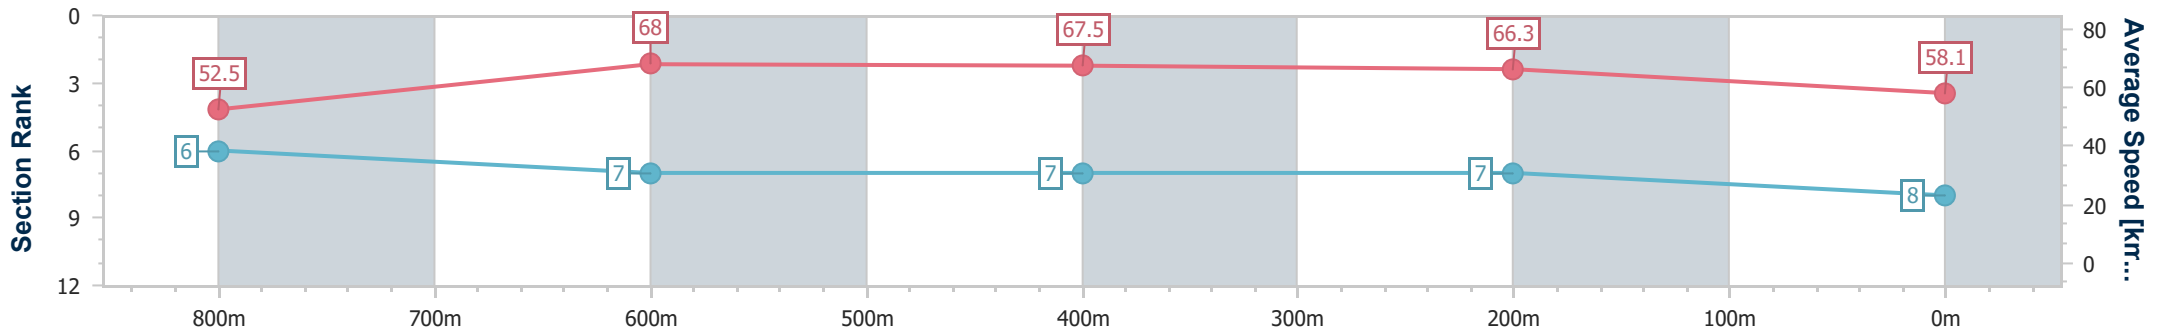

Eagle Farm QLD Professional

Race 6: XXXX GOLD Class 3 Plate - 1000m

13 December 2023 - 16:33

Track Rating: Good 4, Weather: Fine, Rail Position: +7m Entire

BRISBANE RACING CLUB

Section	Overall	800m	600m	400m	200m
Section Times	0:58.85 [8] (0:13.89)	0:44.96 [6] (0:10.84)	0:34.12 [7] (0:10.87)	0:23.25 [7] (0:10.85)	0:12.40 [7] (0:12.40)
Average Speed [km/h]	52.5	68.0	67.5	66.3	58.1
Top Speed [km/h]	68.0	68.6	69.3	68.4	63.3
Avg. Dist. to Rail [m]	6.8	5.3	4.0	4.4	6.2
Avg. Stride Freq. [Hz]	2.4	2.6	2.6	2.6	2.4
Avg. Stride Length [m]	6.1	7.4	7.3	7.2	6.8

- [] Ranking at each section and finish
- .-.- No data available at this section
- NA No data available