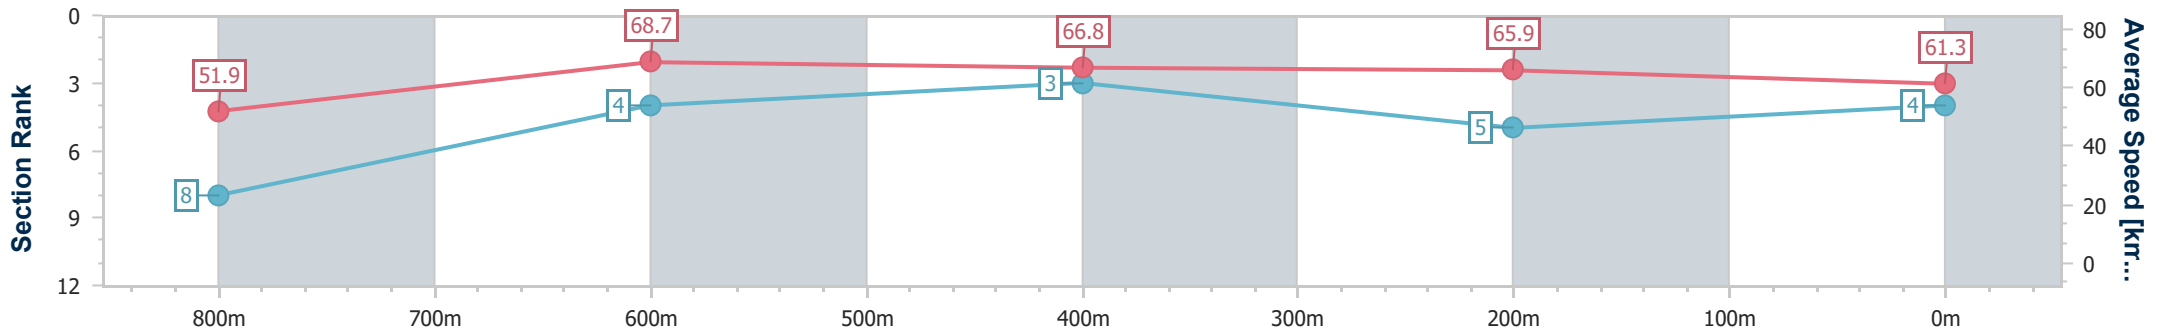

Eagle Farm QLD Professional

Race 6: XXXX GOLD Class 3 Plate - 1000m

13 December 2023 - 16:33

Track Rating: Good 4, Weather: Fine, Rail Position: +7m Entire

BRISBANE RACING CLUB

Section	Overall	800m	600m	400m	200m
Section Times	0:57.92 [4] (0:13.95)	0:43.97 [8] (0:10.49)	0:33.48 [4] (0:10.82)	0:22.66 [3] (0:10.91)	0:11.75 [5] (0:11.75)
Average Speed [km/h]	51.9	68.7	66.8	65.9	61.3
Top Speed [km/h]	68.9	69.8	67.5	67.3	65.0
Avg. Dist. to Rail [m]	3.9	0.3	0.7	2.2	3.5
Avg. Stride Freq. [Hz]	2.2	2.4	2.4	2.4	2.3
Avg. Stride Length [m]	6.5	7.8	7.7	7.6	7.4

- [] Ranking at each section and finish
- .-.- No data available at this section
- NA No data available

Horse/Jockey Name	Corkscrew
Final Rank	5
Fastest Section Time (Section)	0:10.81 (600m)
Top Speed [km/h] (Section)	67.6 (800m)
Race State	Finished