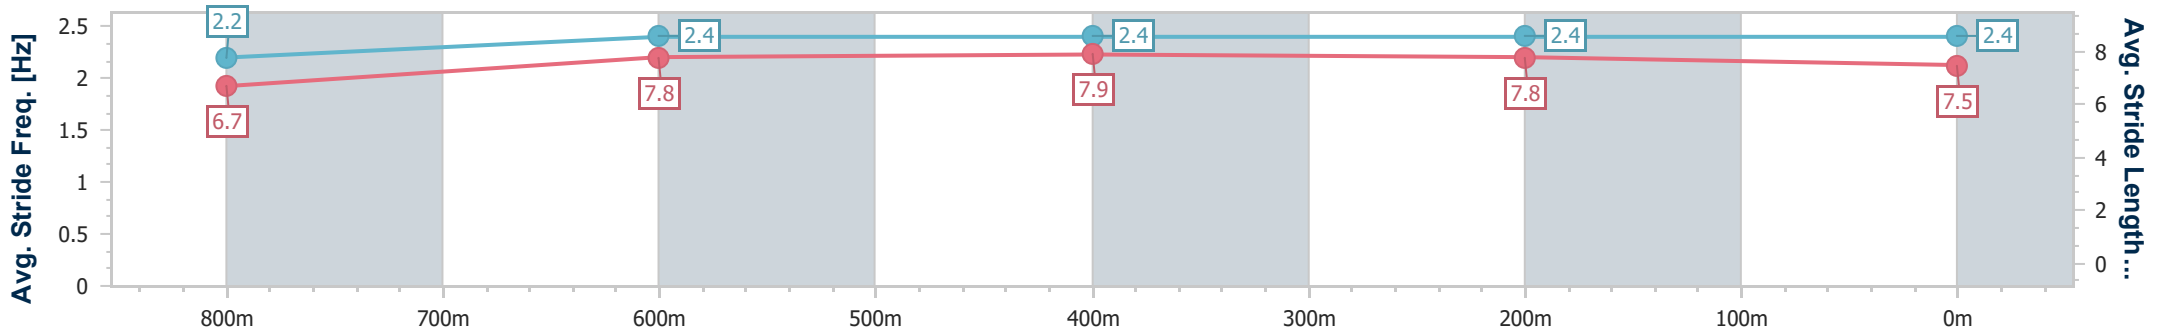

Eagle Farm QLD Professional

Race 6: XXXX GOLD Class 3 Plate - 1000m

13 December 2023 - 16:33

Track Rating: Good 4, Weather: Fine, Rail Position: +7m Entire

BRISBANE RACING CLUB

Section	Overall	800m	600m	400m	200m
Section Times	0:57.03 [2] (0:13.61)	0:43.42 [4] (0:10.84)	0:32.58 [5] (0:10.83)	0:21.75 [4] (0:10.53)	0:11.22 [3] (0:11.22)
Average Speed [km/h]	53.2	67.4	67.8	68.1	64.5
Top Speed [km/h]	68.3	67.8	69.4	69.6	67.6
Avg. Dist. to Rail [m]	3.0	3.3	3.7	3.6	1.5
Avg. Stride Freq. [Hz]	2.2	2.4	2.4	2.4	2.4
Avg. Stride Length [m]	6.7	7.8	7.9	7.8	7.5