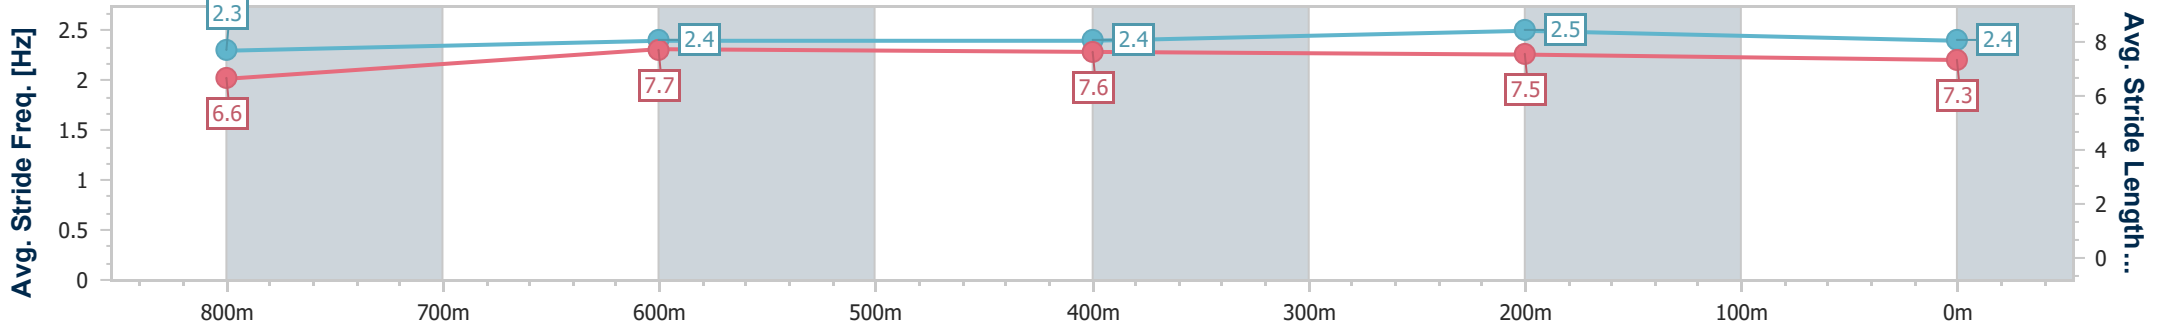

13 December 2023 - 16:33

Track Rating: Good 4, Weather: Fine, Rail Position: +7m Entire

BRISBANE RACING CLUB

Section	Overall	800m	600m	400m	200m
Section Times	0:57.02 [1] (0:13.38)	0:43.64 [1] (0:10.73)	0:32.91 [1] (0:10.88)	0:22.03 [1] (0:10.57)	0:11.46 [1] (0:11.46)
Average Speed [km/h]	54.4	67.7	66.6	68.0	62.8
Top Speed [km/h]	68.9	69.0	68.0	69.3	67.0
Avg. Dist. to Rail [m]	2.5	2.5	1.1	1.7	0.4
Avg. Stride Freq. [Hz]	2.3	2.4	2.4	2.5	2.4
Avg. Stride Length [m]	6.6	7.7	7.6	7.5	7.3