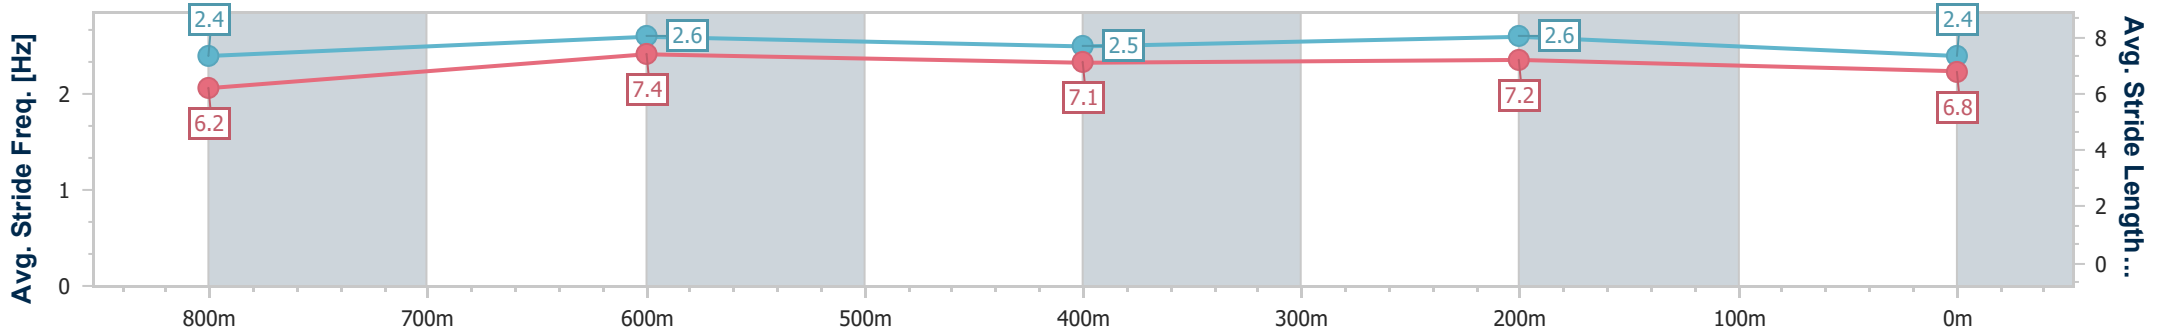

Eagle Farm QLD Professional

Race 6: XXXX GOLD Class 3 Plate - 1000m

13 December 2023 - 16:33

Track Rating: Good 4, Weather: Fine, Rail Position: +7m Entire

BRISBANE RACING CLUB

Section	Overall	800m	600m	400m	200m
Section Times	0:58.19 [6] (0:13.51)	0:44.68 [2] (0:10.67)	0:34.01 [3] (0:11.14)	0:22.87 [5] (0:10.85)	0:12.02 [4] (0:12.02)
Average Speed [km/h]	53.9	68.2	65.9	66.3	59.8
Top Speed [km/h]	69.1	70.0	68.1	69.5	63.9
Avg. Dist. to Rail [m]	7.3	2.1	3.4	4.0	4.3
Avg. Stride Freq. [Hz]	2.4	2.6	2.5	2.6	2.4
Avg. Stride Length [m]	6.2	7.4	7.1	7.2	6.8

- [] Ranking at each section and finish
- .-.- No data available at this section
- NA No data available

Horse/Jockey Name	Tapis Magique
Final Rank	7
Fastest Section Time (Section)	0:10.80 (400m)
Top Speed [km/h] (Section)	67.8 (800m)
Race State	Finished