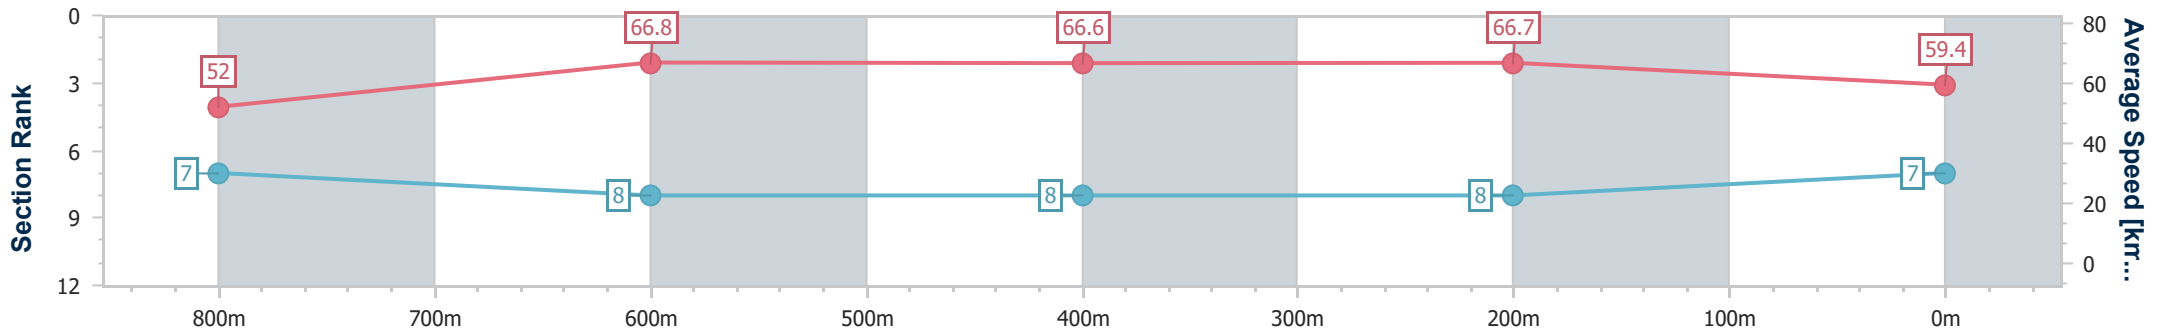

Eagle Farm QLD Professional

Race 6: XXXX GOLD Class 3 Plate - 1000m

13 December 2023 - 16:33

Track Rating: Good 4, Weather: Fine, Rail Position: +7m Entire

BRISBANE RACING CLUB

Section	Overall	800m	600m	400m	200m
Section Times	0:58.61 [7] (0:13.94)	0:44.67 [7] (0:10.83)	0:33.84 [8] (0:10.93)	0:22.91 [8] (0:10.80)	0:12.11 [8] (0:12.11)
Average Speed [km/h]	52.0	66.8	66.6	66.7	59.4
Top Speed [km/h]	66.5	67.8	67.6	67.7	64.1
Avg. Dist. to Rail [m]	4.2	1.6	1.9	1.8	0.3
Avg. Stride Freq. [Hz]	2.4	2.6	2.6	2.7	2.5
Avg. Stride Length [m]	6.0	7.1	7.1	6.9	6.6

- [] Ranking at each section and finish
- .-.- No data available at this section
- NA No data available

Horse/Jockey Name	High Plateau
Final Rank	8
Fastest Section Time (Section)	0:10.84 (800m)
Top Speed [km/h] (Section)	69.3 (600m)
Race State	Finished