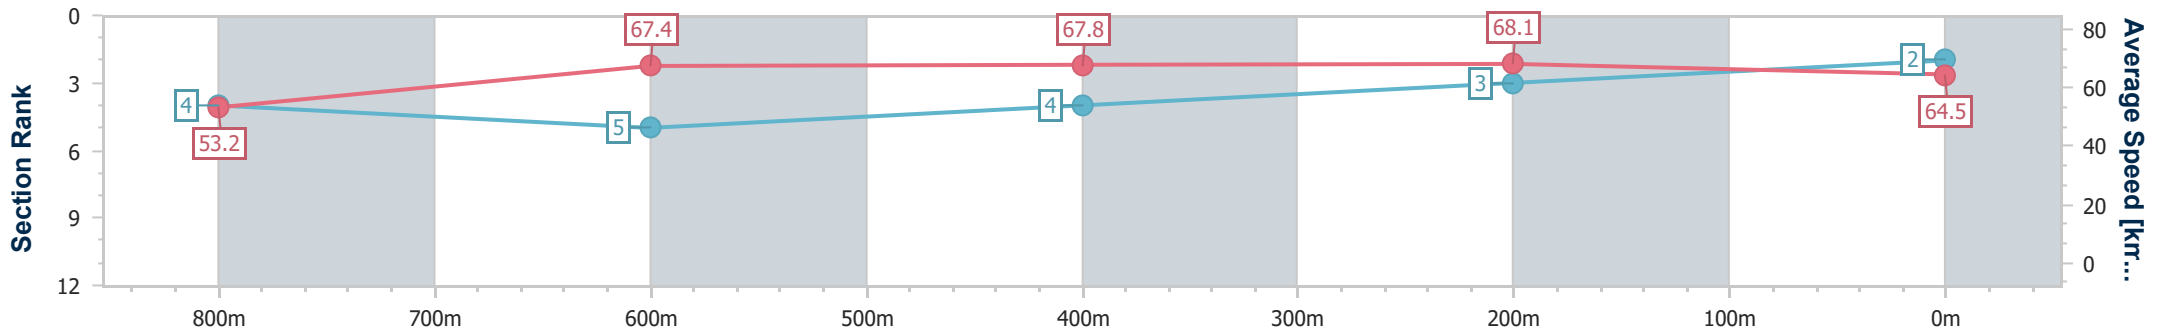

Eagle Farm QLD Professional

Race 6: XXXX GOLD Class 3 Plate - 1000m

13 December 2023 - 16:33

Track Rating: Good 4, Weather: Fine, Rail Position: +7m Entire

BRISBANE RACING CLUB

Section	Overall	800m	600m	400m	200m
Section Times	0:57.03 [2] (0:13.61)	0:43.42 [4] (0:10.84)	0:32.58 [5] (0:10.83)	0:21.75 [4] (0:10.53)	0:11.22 [3] (0:11.22)
Average Speed [km/h]	53.2	67.4	67.8	68.1	64.5
Top Speed [km/h]	68.3	67.8	69.4	69.6	67.6
Avg. Dist. to Rail [m]	3.0	3.3	3.7	3.6	1.5
Avg. Stride Freq. [Hz]	2.2	2.4	2.4	2.4	2.4
Avg. Stride Length [m]	6.7	7.8	7.9	7.8	7.5