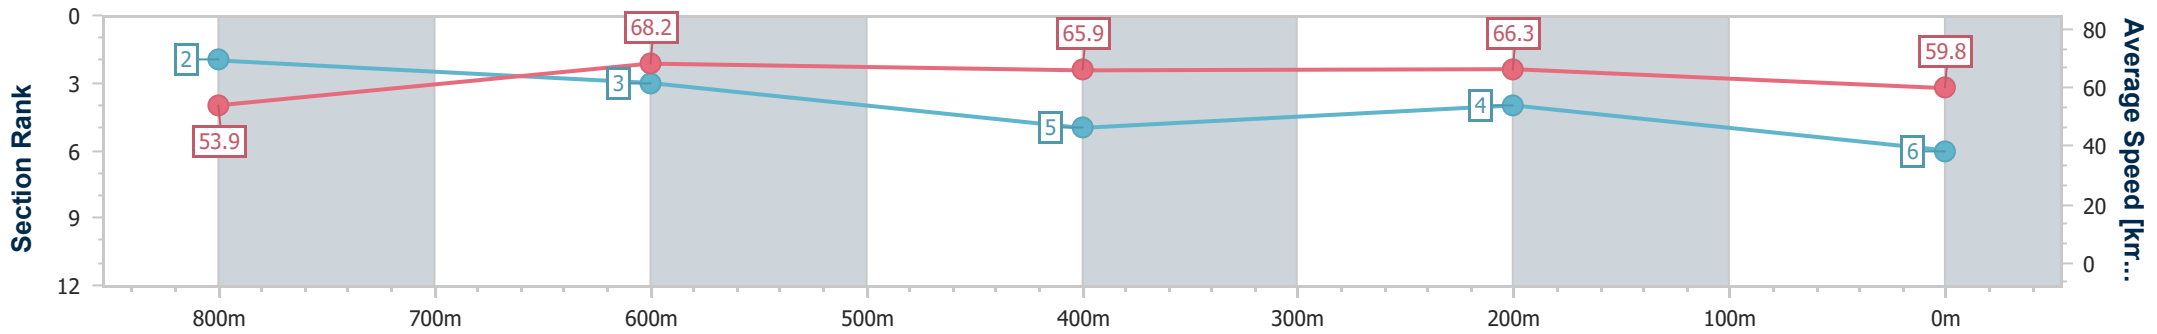

Eagle Farm QLD Professional

Race 6: XXXX GOLD Class 3 Plate - 1000m

13 December 2023 - 16:33

Track Rating: Good 4, Weather: Fine, Rail Position: +7m Entire

BRISBANE RACING CLUB

Section	Overall	800m	600m	400m	200m
Section Times	0:58.19 [6] (0:13.51)	0:44.68 [2] (0:10.67)	0:34.01 [3] (0:11.14)	0:22.87 [5] (0:10.85)	0:12.02 [4] (0:12.02)
Average Speed [km/h]	53.9	68.2	65.9	66.3	59.8
Top Speed [km/h]	69.1	70.0	68.1	69.5	63.9
Avg. Dist. to Rail [m]	7.3	2.1	3.4	4.0	4.3
Avg. Stride Freq. [Hz]	2.4	2.6	2.5	2.6	2.4
Avg. Stride Length [m]	6.2	7.4	7.1	7.2	6.8