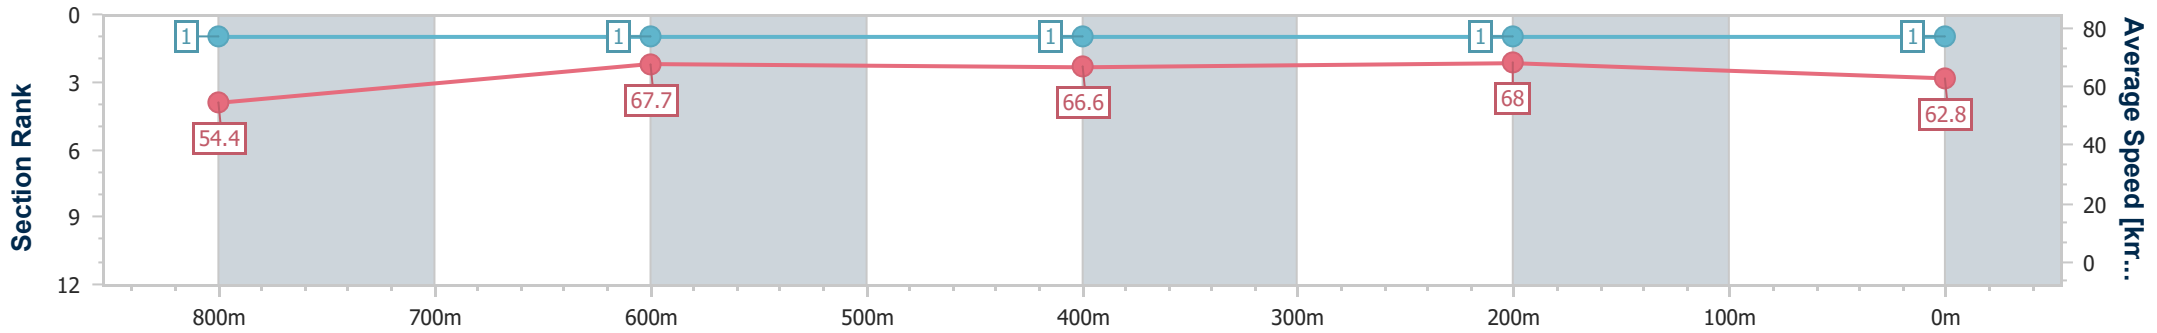

13 December 2023 - 16:33

Track Rating: Good 4, Weather: Fine, Rail Position: +7m Entire

BRISBANE RACING CLUB

Section	Overall	800m	600m	400m	200m
Section Times	0:57.02 [1] (0:13.38)	0:43.64 [1] (0:10.73)	0:32.91 [1] (0:10.88)	0:22.03 [1] (0:10.57)	0:11.46 [1] (0:11.46)
Average Speed [km/h]	54.4	67.7	66.6	68.0	62.8
Top Speed [km/h]	68.9	69.0	68.0	69.3	67.0
Avg. Dist. to Rail [m]	2.5	2.5	1.1	1.7	0.4
Avg. Stride Freq. [Hz]	2.3	2.4	2.4	2.5	2.4
Avg. Stride Length [m]	6.6	7.7	7.6	7.5	7.3