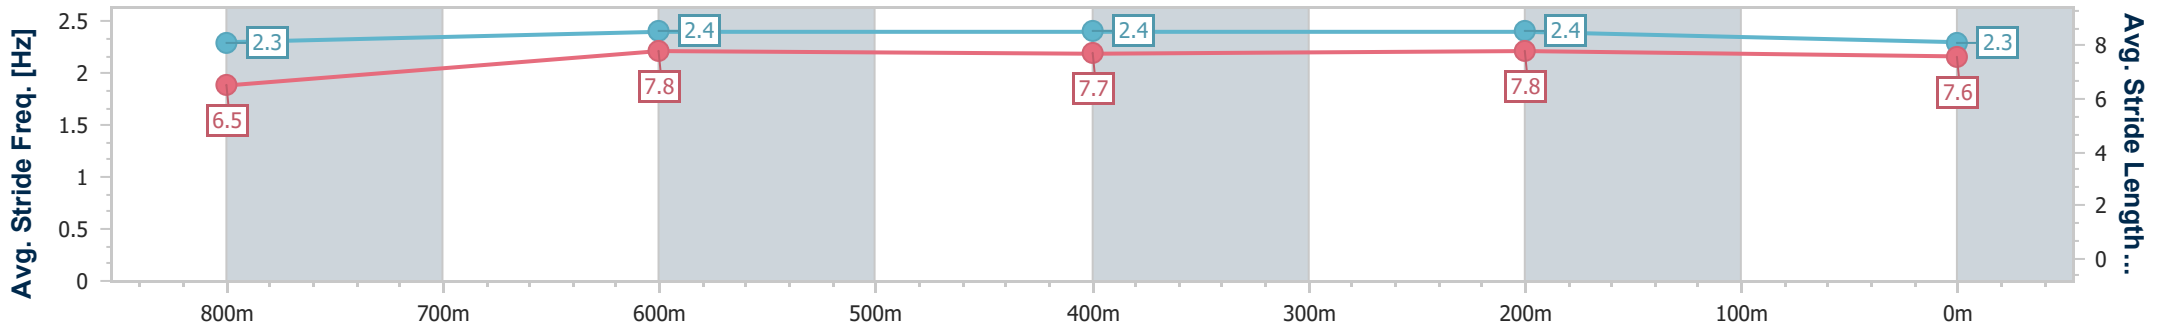

- [] Ranking at each section and finish
- .-.- No data available at this section
- NA No data available

Horse/Jockey Name	Corkscrew
Final Rank	5
Fastest Section Time (Section)	0:10.81 (600m)
Top Speed [km/h] (Section)	67.6 (800m)
Race State	Finished

Eagle Farm QLD Professional

Race 6: XXXX GOLD Class 3 Plate - 1000m

13 December 2023 - 16:33

Track Rating: Good 4, Weather: Fine, Rail Position: +7m Entire

BRISBANE RACING CLUB

Section	Overall	800m	600m	400m	200m
Section Times	0:57.97 [5] (0:13.70)	0:44.27 [5] (0:10.89)	0:33.38 [6] (0:10.81)	0:22.57 [6] (0:10.95)	0:11.62 [6] (0:11.62)
Average Speed [km/h]	53.0	66.6	66.9	65.8	61.9
Top Speed [km/h]	65.9	67.6	67.5	67.5	64.2
Avg. Dist. to Rail [m]	5.5	2.1	1.2	1.1	1.7
Avg. Stride Freq. [Hz]	2.3	2.4	2.4	2.4	2.3
Avg. Stride Length [m]	6.5	7.8	7.7	7.8	7.6

- [] Ranking at each section and finish
- .-.- No data available at this section
- NA No data available

Horse/Jockey Name	Songzilla
Final Rank	6
Fastest Section Time (Section)	0:10.67 (800m)
Top Speed [km/h] (Section)	70.0 (800m)
Race State	Finished