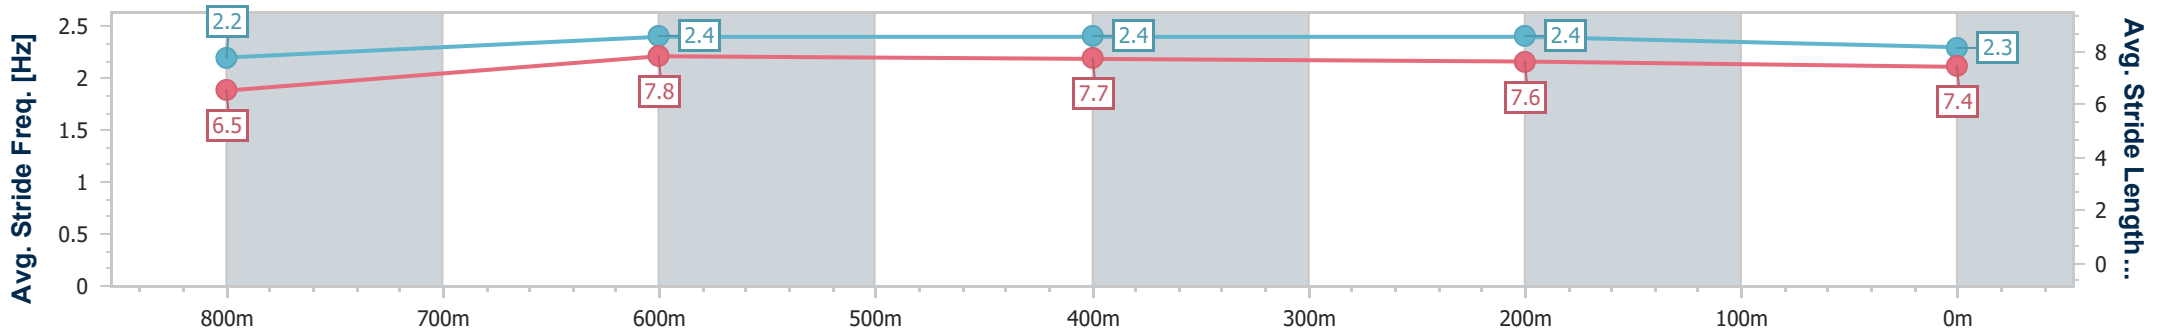

Eagle Farm QLD Professional

Race 6: XXXX GOLD Class 3 Plate - 1000m

13 December 2023 - 16:33

Track Rating: Good 4, Weather: Fine, Rail Position: +7m Entire

BRISBANE RACING CLUB

Section	Overall	800m	600m	400m	200m
Section Times	0:57.92 [4] (0:13.95)	0:43.97 [8] (0:10.49)	0:33.48 [4] (0:10.82)	0:22.66 [3] (0:10.91)	0:11.75 [5] (0:11.75)
Average Speed [km/h]	51.9	68.7	66.8	65.9	61.3
Top Speed [km/h]	68.9	69.8	67.5	67.3	65.0
Avg. Dist. to Rail [m]	3.9	0.3	0.7	2.2	3.5
Avg. Stride Freq. [Hz]	2.2	2.4	2.4	2.4	2.3
Avg. Stride Length [m]	6.5	7.8	7.7	7.6	7.4

- [] Ranking at each section and finish
- .-.- No data available at this section
- NA No data available

Horse/Jockey Name	Corkscrew
Final Rank	5
Fastest Section Time (Section)	0:10.81 (600m)
Top Speed [km/h] (Section)	67.6 (800m)
Race State	Finished