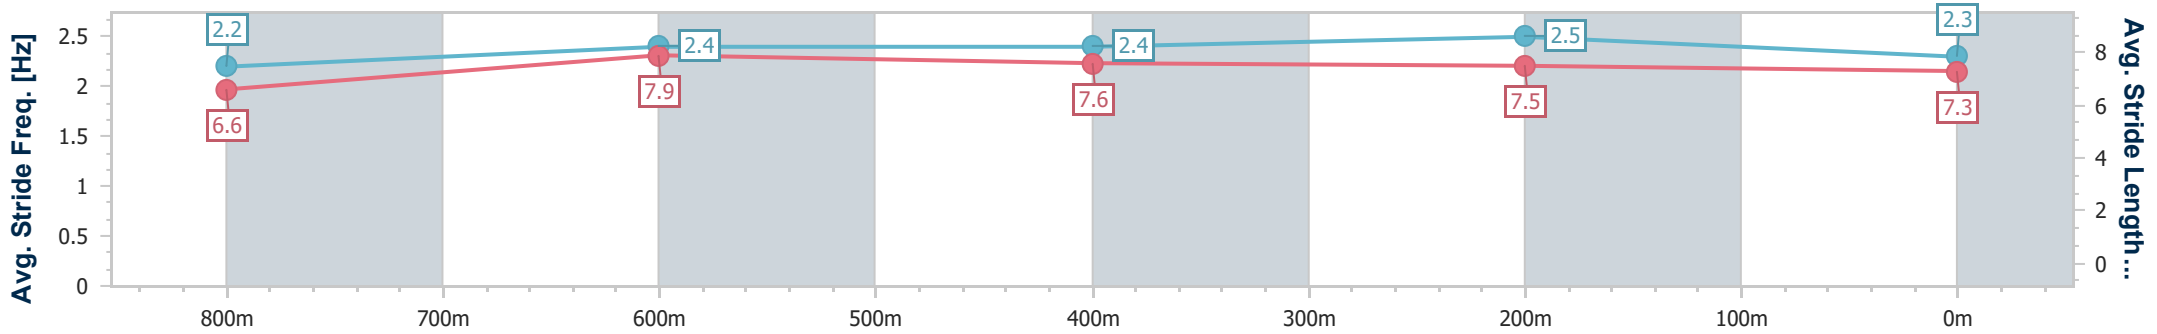

Eagle Farm QLD Professional

Race 6: XXXX GOLD Class 3 Plate - 1000m

13 December 2023 - 16:33

Track Rating: Good 4, Weather: Fine, Rail Position: +7m Entire

BRISBANE RACING CLUB

Section	Overall	800m	600m	400m	200m
Section Times	0:57.52 [3] (0:13.57)	0:43.95 [3] (0:10.61)	0:33.34 [2] (0:10.88)	0:22.46 [2] (0:10.74)	0:11.72 [2] (0:11.72)
Average Speed [km/h]	53.3	67.4	66.6	67.0	61.4
Top Speed [km/h]	67.1	68.2	68.1	69.1	64.6
Avg. Dist. to Rail [m]	1.9	0.8	0.9	2.4	1.5
Avg. Stride Freq. [Hz]	2.2	2.4	2.4	2.5	2.3
Avg. Stride Length [m]	6.6	7.9	7.6	7.5	7.3

- [] Ranking at each section and finish
- .-.-.- No data available at this section
- NA No data available

Horse/Jockey Name	Billy's Bro
Final Rank	4
Fastest Section Time (Section)	0:10.49 (800m)
Top Speed [km/h] (Section)	69.8 (800m)
Race State	Finished