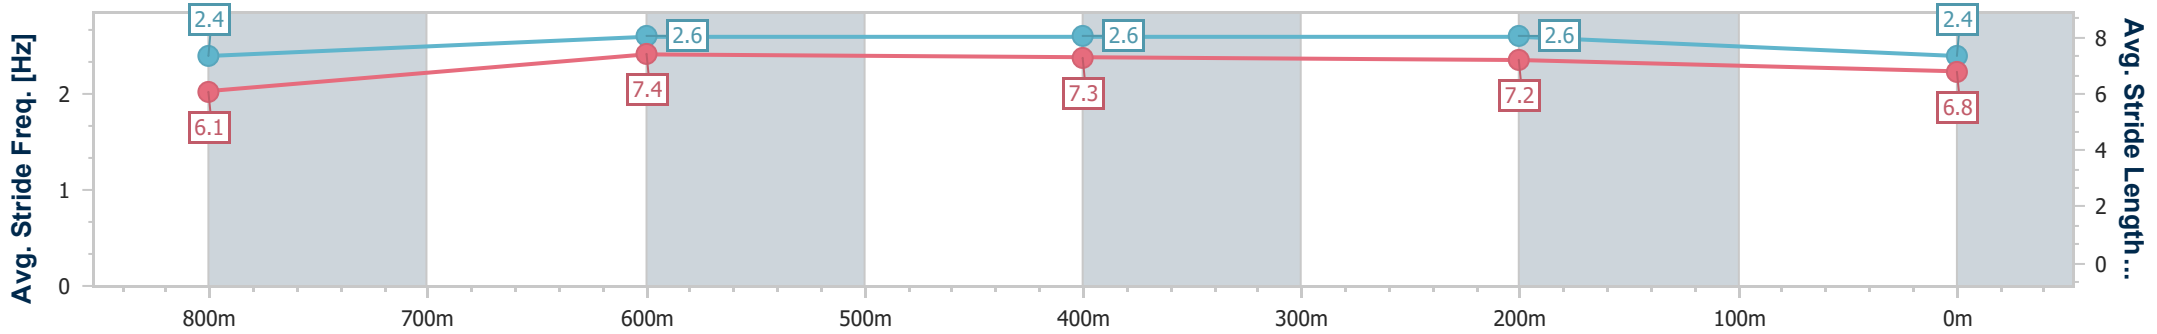

Eagle Farm QLD Professional

Race 6: XXXX GOLD Class 3 Plate - 1000m

13 December 2023 - 16:33

Track Rating: Good 4, Weather: Fine, Rail Position: +7m Entire

BRISBANE RACING CLUB

Section	Overall	800m	600m	400m	200m
Section Times	0:58.85 [8] (0:13.89)	0:44.96 [6] (0:10.84)	0:34.12 [7] (0:10.87)	0:23.25 [7] (0:10.85)	0:12.40 [7] (0:12.40)
Average Speed [km/h]	52.5	68.0	67.5	66.3	58.1
Top Speed [km/h]	68.0	68.6	69.3	68.4	63.3
Avg. Dist. to Rail [m]	6.8	5.3	4.0	4.4	6.2
Avg. Stride Freq. [Hz]	2.4	2.6	2.6	2.6	2.4
Avg. Stride Length [m]	6.1	7.4	7.3	7.2	6.8

- [] Ranking at each section and finish
- .-.- No data available at this section
- NA No data available