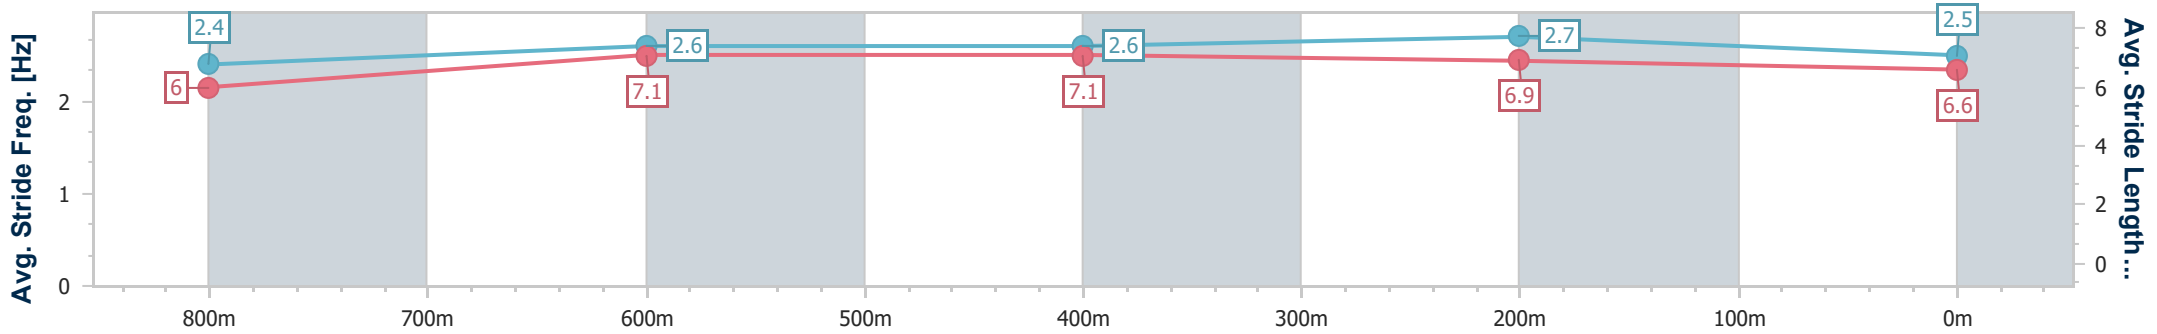

- [] Ranking at each section and finish
- .-.- No data available at this section
- NA No data available

Horse/Jockey Name	Tapis Magique
Final Rank	7
Fastest Section Time (Section)	0:10.80 (400m)
Top Speed [km/h] (Section)	67.8 (800m)
Race State	Finished

Eagle Farm QLD Professional

Race 6: XXXX GOLD Class 3 Plate - 1000m

13 December 2023 - 16:33

Track Rating: Good 4, Weather: Fine, Rail Position: +7m Entire

BRISBANE RACING CLUB

Section	Overall	800m	600m	400m	200m
Section Times	0:58.61 [7] (0:13.94)	0:44.67 [7] (0:10.83)	0:33.84 [8] (0:10.93)	0:22.91 [8] (0:10.80)	0:12.11 [8] (0:12.11)
Average Speed [km/h]	52.0	66.8	66.6	66.7	59.4
Top Speed [km/h]	66.5	67.8	67.6	67.7	64.1
Avg. Dist. to Rail [m]	4.2	1.6	1.9	1.8	0.3
Avg. Stride Freq. [Hz]	2.4	2.6	2.6	2.7	2.5
Avg. Stride Length [m]	6.0	7.1	7.1	6.9	6.6

- [] Ranking at each section and finish
- .-.- No data available at this section
- NA No data available

Horse/Jockey Name	High Plateau
Final Rank	8
Fastest Section Time (Section)	0:10.84 (800m)
Top Speed [km/h] (Section)	69.3 (600m)
Race State	Finished