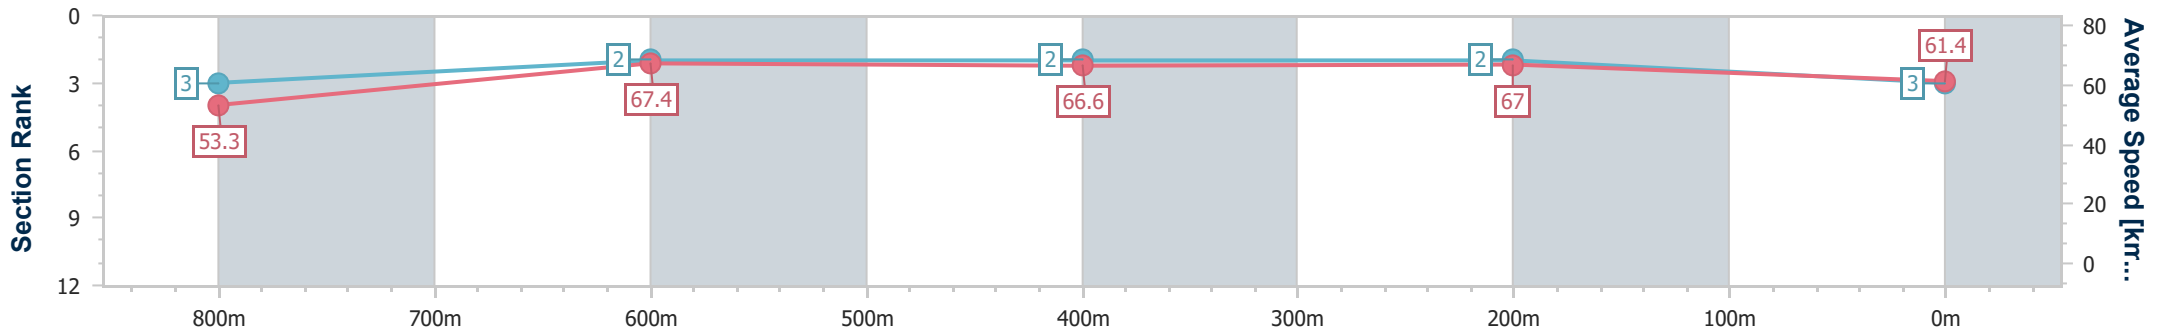

Eagle Farm QLD Professional

Race 6: XXXX GOLD Class 3 Plate - 1000m

13 December 2023 - 16:33

Track Rating: Good 4, Weather: Fine, Rail Position: +7m Entire

BRISBANE RACING CLUB

Section	Overall	800m	600m	400m	200m
Section Times	0:57.52 [3] (0:13.57)	0:43.95 [3] (0:10.61)	0:33.34 [2] (0:10.88)	0:22.46 [2] (0:10.74)	0:11.72 [2] (0:11.72)
Average Speed [km/h]	53.3	67.4	66.6	67.0	61.4
Top Speed [km/h]	67.1	68.2	68.1	69.1	64.6
Avg. Dist. to Rail [m]	1.9	0.8	0.9	2.4	1.5
Avg. Stride Freq. [Hz]	2.2	2.4	2.4	2.5	2.3
Avg. Stride Length [m]	6.6	7.9	7.6	7.5	7.3