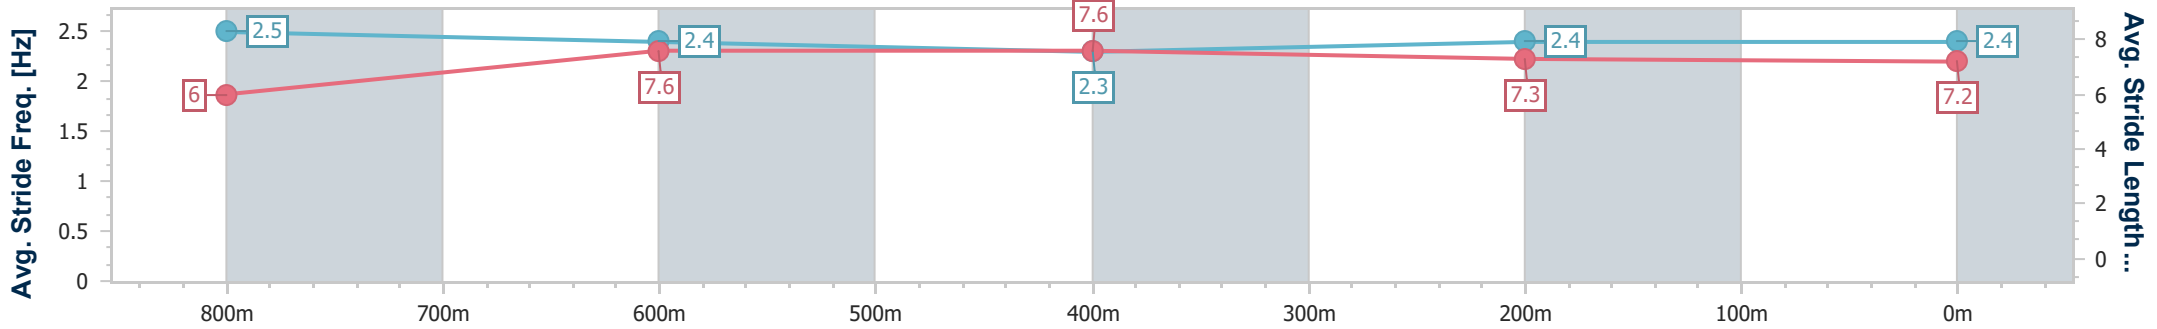

Horse/Jockey Name	A Lot Of Booty
Final Rank	4
Fastest Section Time (Section)	0:10.86 (800m)
Top Speed [km/h] (Section)	67.8 (800m)
Race State	Finished

Sunshine Coast QLD Professional
Race 1: ACCESS INSULATION Colts, Geldings & Entires Class
1 Handicap - 1000m

15 December 2023 - 18:10

Track Rating: Good 4, Weather: Fine, Rail Position: True

Section	Overall	800m	600m	400m	200m
Section Times	0:58.36 [4] (0:13.36)	0:45.00 [3] (0:10.86)	0:34.14 [4] (0:11.20)	0:22.94 [4] (0:11.13)	0:11.81 [4] (0:11.81)
Average Speed [km/h]	54.1	66.1	64.2	64.4	61.0
Top Speed [km/h]	67.7	67.8	65.5	65.6	63.5
Avg. Dist. to Rail [m]	2.8	1.1	0.7	1.5	1.2
Avg. Stride Freq. [Hz]	2.5	2.4	2.3	2.4	2.4
Avg. Stride Length [m]	6.0	7.6	7.6	7.3	7.2

- [ ] Ranking at each section and finish
- -.-.- No data available at this section
- NA No data available