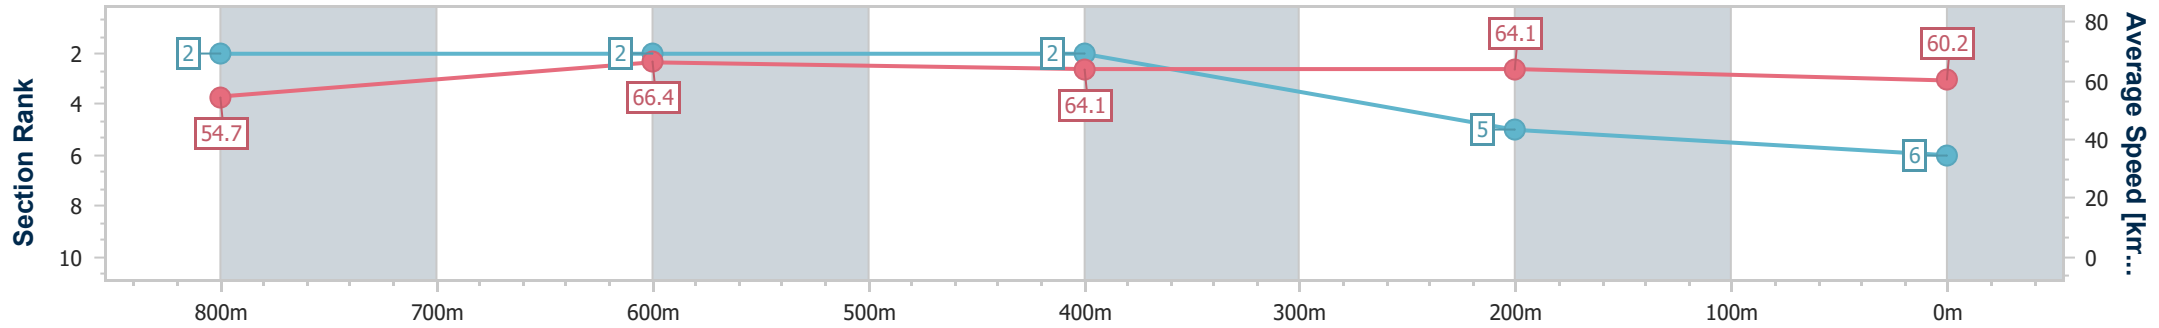

Horse/Jockey Name	Son Of Beebee
Final Rank	6
Fastest Section Time (Section)	0:10.89 (800m)
Top Speed [km/h] (Section)	70.8 (Overall)
Race State	Finished

Sunshine Coast QLD Professional
Race 1: ACCESS INSULATION Colts, Geldings & Entires Class
1 Handicap - 1000m

15 December 2023 - 18:10

Track Rating: Good 4, Weather: Fine, Rail Position: True

Section	Overall	800m	600m	400m	200m
Section Times	0:58.52 [6] (0:13.17)	0:45.35 [2] (0:10.89)	0:34.46 [2] (0:11.28)	0:23.18 [2] (0:11.24)	0:11.94 [5] (0:11.94)
Average Speed [km/h]	54.7	66.4	64.1	64.1	60.2
Top Speed [km/h]	70.8	70.5	65.6	64.8	62.5
Avg. Dist. to Rail [m]	5.2	1.2	0.9	4.4	4.3
Avg. Stride Freq. [Hz]	2.4	2.5	2.4	2.5	2.4
Avg. Stride Length [m]	6.2	7.3	7.3	7.2	7.0

- [ ] Ranking at each section and finish
- -.-.- No data available at this section
- NA No data available