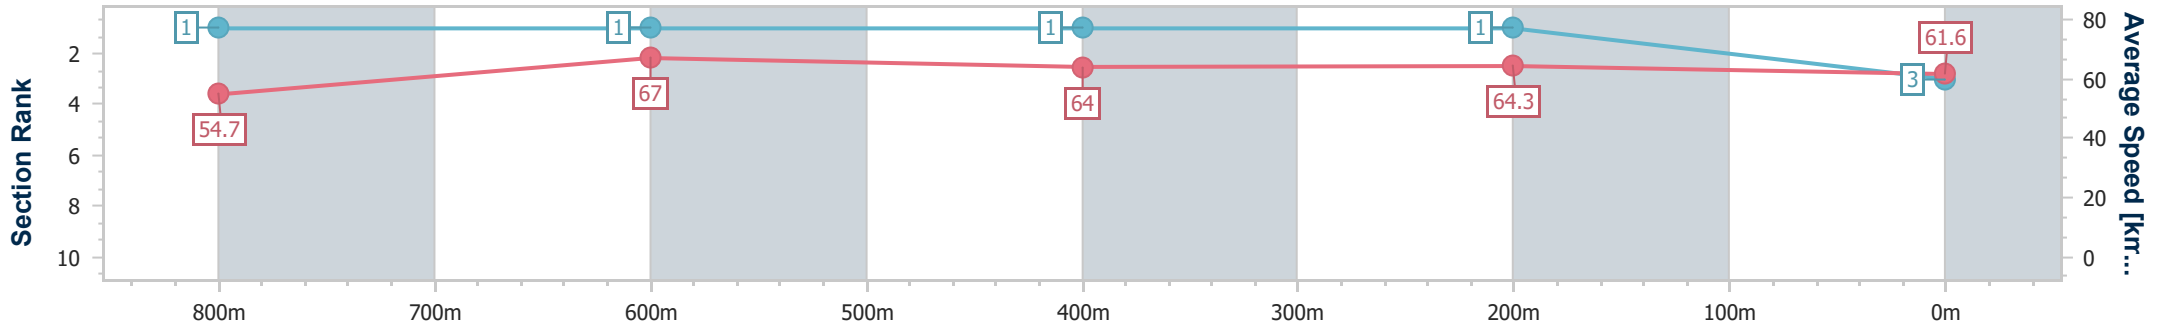

Horse/Jockey Name	Balalaika Bird
Final Rank	3
Fastest Section Time (Section)	0:10.77 (800m)
Top Speed [km/h] (Section)	70.0 (Overall)
Race State	Finished

Sunshine Coast QLD Professional
Race 1: ACCESS INSULATION Colts, Geldings & Entires Class
1 Handicap - 1000m

15 December 2023 - 18:10

Track Rating: Good 4, Weather: Fine, Rail Position: True

Section	Overall	800m	600m	400m	200m
Section Times	0:58.11 [3] (0:13.16)	0:44.95 [1] (0:10.77)	0:34.18 [1] (0:11.28)	0:22.90 [1] (0:11.18)	0:11.72 [1] (0:11.72)
Average Speed [km/h]	54.7	67.0	64.0	64.3	61.6
Top Speed [km/h]	70.0	69.3	66.8	65.0	63.7
Avg. Dist. to Rail [m]	5.4	1.2	0.7	2.7	3.9
Avg. Stride Freq. [Hz]	2.4	2.4	2.4	2.4	2.4
Avg. Stride Length [m]	6.3	7.7	7.5	7.5	7.3

- [ ] Ranking at each section and finish
- -.-.- No data available at this section
- NA No data available