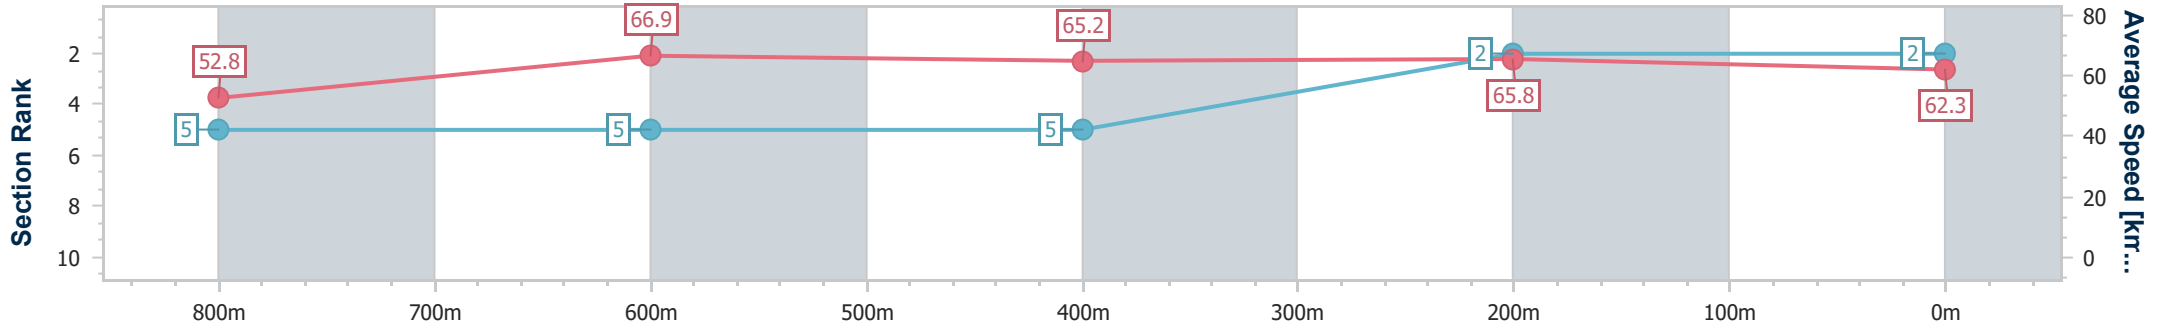

Horse/Jockey Name	Hachiman
Final Rank	2
Fastest Section Time (Section)	0:10.80 (800m)
Top Speed [km/h] (Section)	68.8 (800m)
Race State	Finished

Sunshine Coast QLD Professional
Race 1: ACCESS INSULATION Colts, Geldings & Entires Class
1 Handicap - 1000m

15 December 2023 - 18:10

Track Rating: Good 4, Weather: Fine, Rail Position: True

Section	Overall	800m	600m	400m	200m
Section Times	0:58.06 [2] (0:13.68)	0:44.38 [5] (0:10.80)	0:33.58 [5] (0:11.05)	0:22.53 [5] (0:10.97)	0:11.56 [2] (0:11.56)
Average Speed [km/h]	52.8	66.9	65.2	65.8	62.3
Top Speed [km/h]	67.7	68.8	67.4	66.6	64.6
Avg. Dist. to Rail [m]	7.2	1.8	0.2	1.5	2.1
Avg. Stride Freq. [Hz]	2.4	2.5	2.5	2.6	2.5
Avg. Stride Length [m]	6.1	7.3	7.3	7.1	6.9

- [ ] Ranking at each section and finish
- -.-.- No data available at this section
- NA No data available