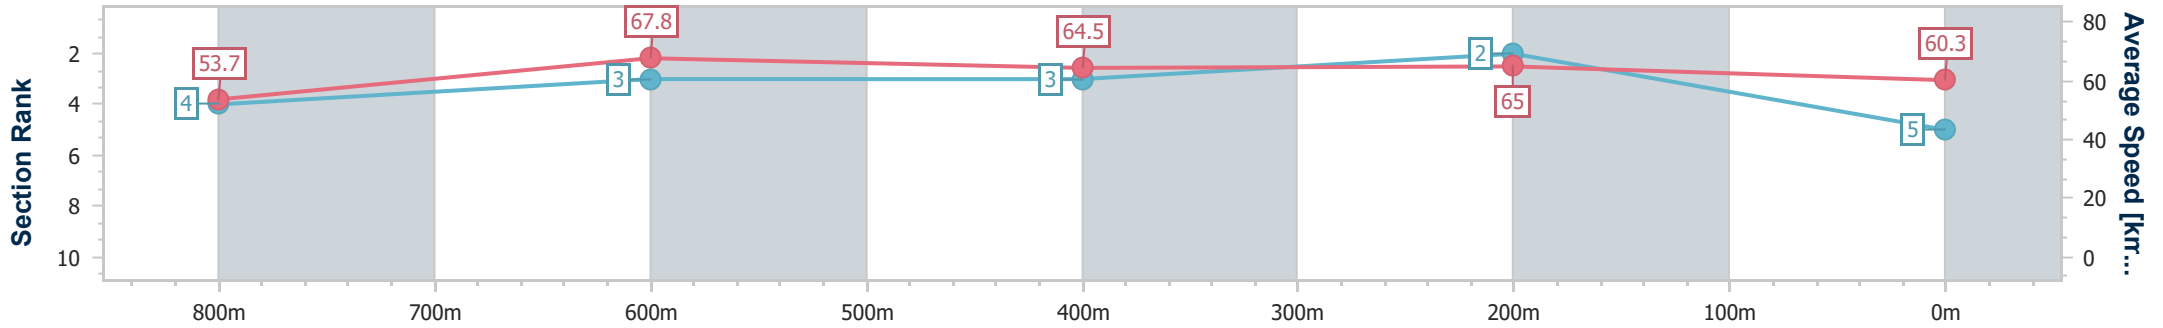

Horse/Jockey Name	He's Essential
Final Rank	5
Fastest Section Time (Section)	0:10.72 (800m)
Top Speed [km/h] (Section)	70.1 (800m)
Race State	Finished

Sunshine Coast QLD Professional
Race 1: ACCESS INSULATION Colts, Geldings & Entires Class
1 Handicap - 1000m

15 December 2023 - 18:10

Track Rating: Good 4, Weather: Fine, Rail Position: True

Section	Overall	800m	600m	400m	200m
Section Times	0:58.43 [5] (0:13.41)	0:45.02 [4] (0:10.72)	0:34.30 [3] (0:11.28)	0:23.02 [3] (0:11.09)	0:11.93 [2] (0:11.93)
Average Speed [km/h]	53.7	67.8	64.5	65.0	60.3
Top Speed [km/h]	69.1	70.1	65.5	65.7	63.6
Avg. Dist. to Rail [m]	7.1	2.5	1.6	4.9	5.1
Avg. Stride Freq. [Hz]	2.4	2.5	2.4	2.5	2.4
Avg. Stride Length [m]	6.2	7.5	7.4	7.3	7.1

- [ ] Ranking at each section and finish
- -.-.- No data available at this section
- NA No data available