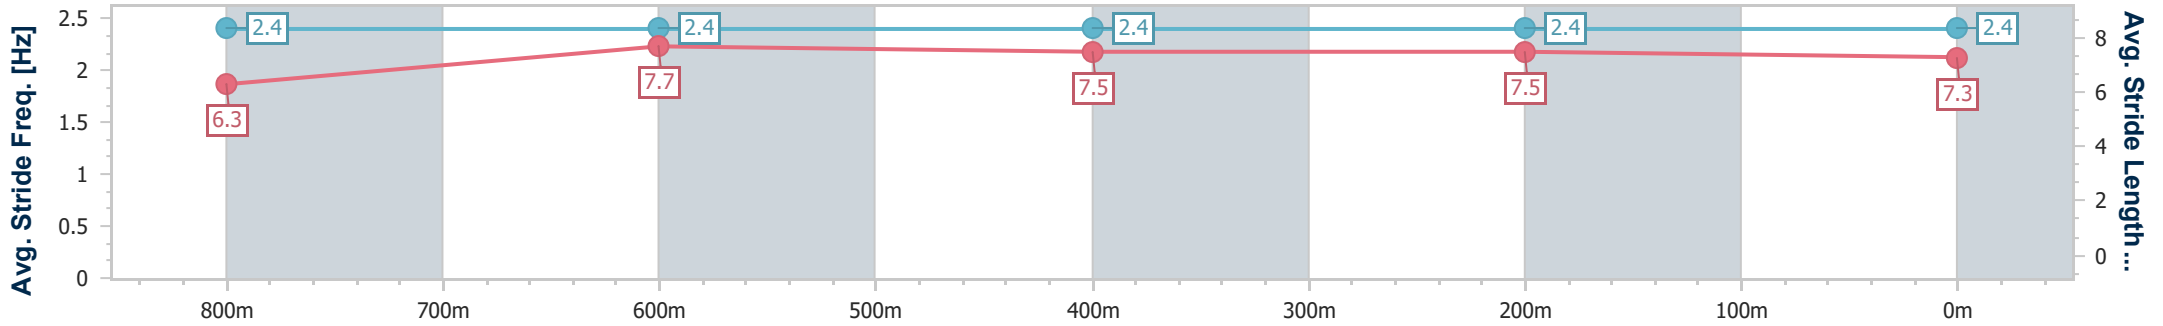

Horse/Jockey Name	Balalaika Bird
Final Rank	3
Fastest Section Time (Section)	0:10.77 (800m)
Top Speed [km/h] (Section)	70.0 (Overall)
Race State	Finished

Sunshine Coast QLD Professional
Race 1: ACCESS INSULATION Colts, Geldings & Entires Class
1 Handicap - 1000m

15 December 2023 - 18:10

Track Rating: Good 4, Weather: Fine, Rail Position: True

Section	Overall	800m	600m	400m	200m
Section Times	0:58.11 [3] (0:13.16)	0:44.95 [1] (0:10.77)	0:34.18 [1] (0:11.28)	0:22.90 [1] (0:11.18)	0:11.72 [1] (0:11.72)
Average Speed [km/h]	54.7	67.0	64.0	64.3	61.6
Top Speed [km/h]	70.0	69.3	66.8	65.0	63.7
Avg. Dist. to Rail [m]	5.4	1.2	0.7	2.7	3.9
Avg. Stride Freq. [Hz]	2.4	2.4	2.4	2.4	2.4
Avg. Stride Length [m]	6.3	7.7	7.5	7.5	7.3

- [ ] Ranking at each section and finish
- -.-.- No data available at this section
- NA No data available