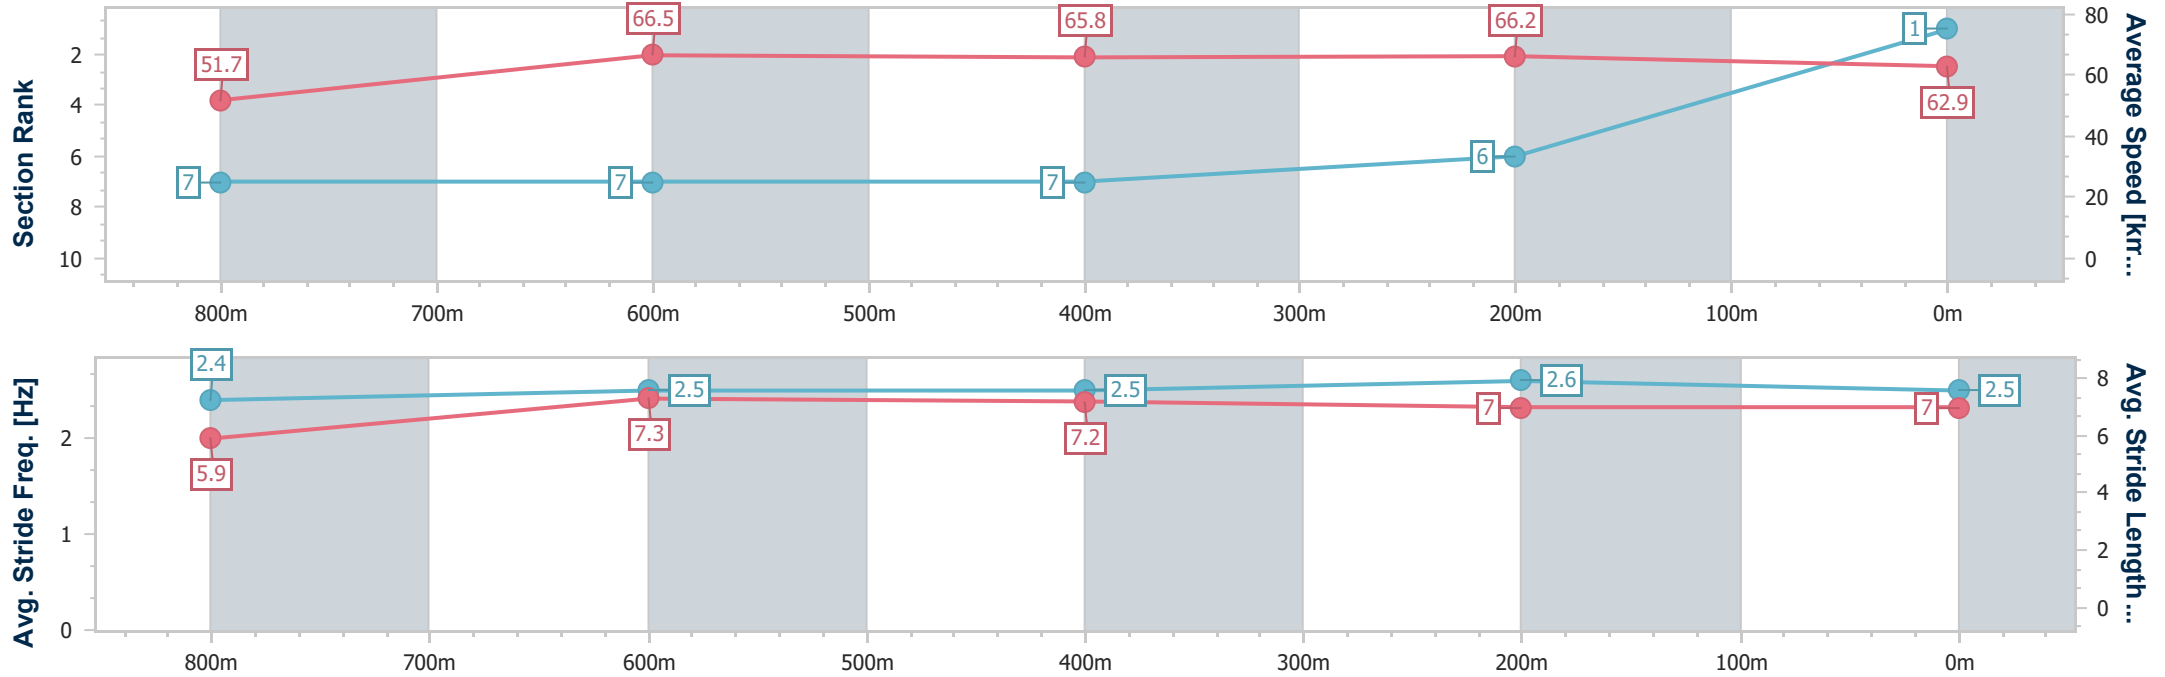

15 December 2023 - 18:10

Track Rating: Good 4, Weather: Fine, Rail Position: True

Section	Overall	800m	600m	400m	200m
Section Times	0:58.05 [1] (0:13.95)	0:44.10 [7] (0:10.85)	0:33.25 [7] (0:10.94)	0:22.31 [7] (0:10.86)	0:11.45 [6] (0:11.45)
Average Speed [km/h]	51.7	66.5	65.8	66.2	62.9
Top Speed [km/h]	65.4	67.3	66.8	67.8	66.2
Avg. Dist. to Rail [m]	5.5	1.7	0.6	4.9	6.0
Avg. Stride Freq. [Hz]	2.4	2.5	2.5	2.6	2.5
Avg. Stride Length [m]	5.9	7.3	7.2	7.0	7.0