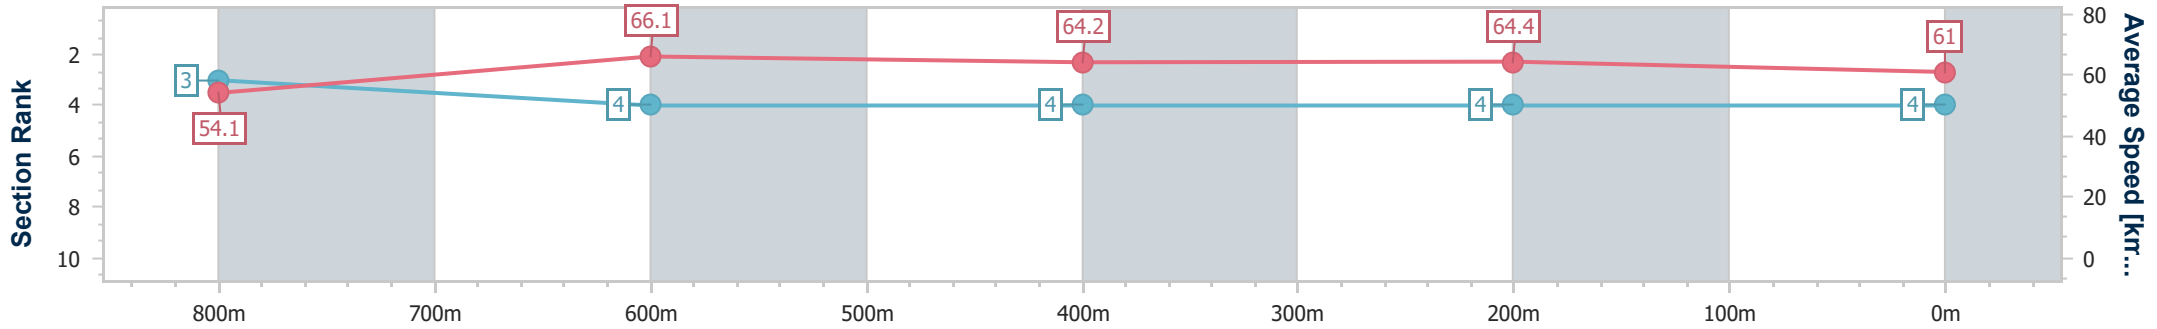

Horse/Jockey Name	A Lot Of Booty
Final Rank	4
Fastest Section Time (Section)	0:10.86 (800m)
Top Speed [km/h] (Section)	67.8 (800m)
Race State	Finished

Sunshine Coast QLD Professional
Race 1: ACCESS INSULATION Colts, Geldings & Entires Class
1 Handicap - 1000m

15 December 2023 - 18:10

Track Rating: Good 4, Weather: Fine, Rail Position: True

Section	Overall	800m	600m	400m	200m
Section Times	0:58.36 [4] (0:13.36)	0:45.00 [3] (0:10.86)	0:34.14 [4] (0:11.20)	0:22.94 [4] (0:11.13)	0:11.81 [4] (0:11.81)
Average Speed [km/h]	54.1	66.1	64.2	64.4	61.0
Top Speed [km/h]	67.7	67.8	65.5	65.6	63.5
Avg. Dist. to Rail [m]	2.8	1.1	0.7	1.5	1.2
Avg. Stride Freq. [Hz]	2.5	2.4	2.3	2.4	2.4
Avg. Stride Length [m]	6.0	7.6	7.6	7.3	7.2

- [ ] Ranking at each section and finish
- -.-.- No data available at this section
- NA No data available