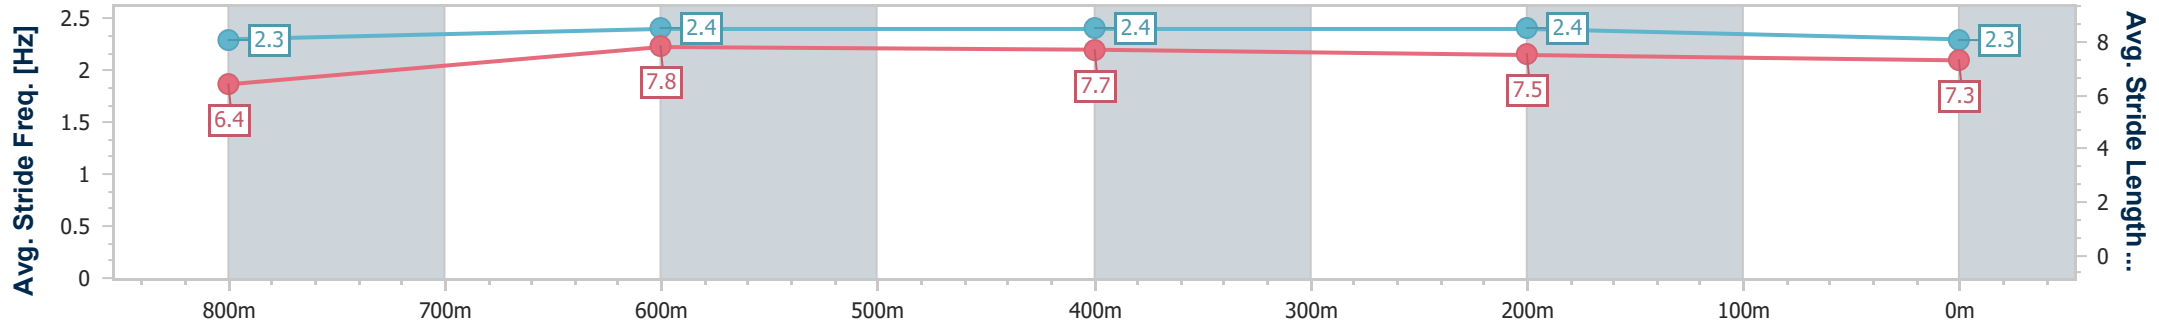

- [] Ranking at each section and finish
- .-.- No data available at this section
- NA No data available

Horse/Jockey Name	Allude
Final Rank	7
Fastest Section Time (Section)	0:10.89 (800m)
Top Speed [km/h] (Section)	68.0 (800m)
Race State	Finished

Sunshine Coast QLD Professional
Race 1: ACCESS INSULATION Colts, Geldings & Entires Class
1 Handicap - 1000m

15 December 2023 - 18:10

Track Rating: Good 4, Weather: Fine, Rail Position: True

Section	Overall	800m	600m	400m	200m
Section Times	0:58.97 [7] (0:13.70)	0:45.27 [6] (0:10.89)	0:34.38 [6] (0:11.10)	0:23.28 [6] (0:11.20)	0:12.08 [7] (0:12.08)
Average Speed [km/h]	52.6	66.3	64.7	64.4	59.7
Top Speed [km/h]	67.3	68.0	66.0	66.5	63.0
Avg. Dist. to Rail [m]	4.0	1.1	0.6	3.1	6.7
Avg. Stride Freq. [Hz]	2.3	2.4	2.4	2.4	2.3
Avg. Stride Length [m]	6.4	7.8	7.7	7.5	7.3

- [] Ranking at each section and finish
- .-.- No data available at this section
- NA No data available