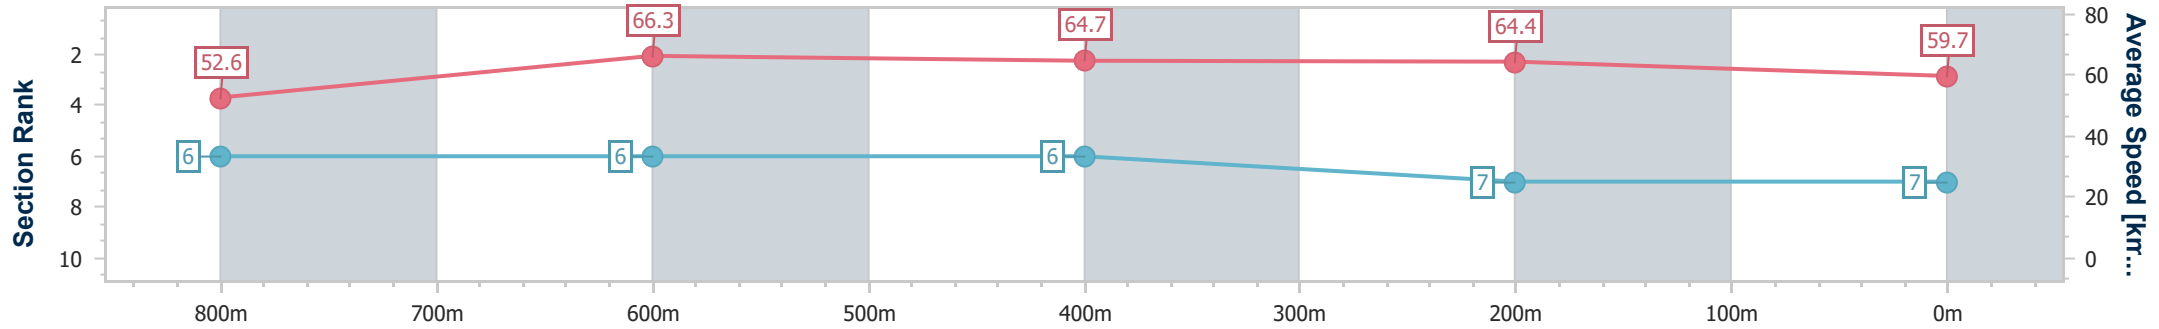

- [] Ranking at each section and finish
- .-.- No data available at this section
- NA No data available

Horse/Jockey Name	Allude
Final Rank	7
Fastest Section Time (Section)	0:10.89 (800m)
Top Speed [km/h] (Section)	68.0 (800m)
Race State	Finished

- [] Ranking at each section and finish
- .-.- No data available at this section
- NA No data available