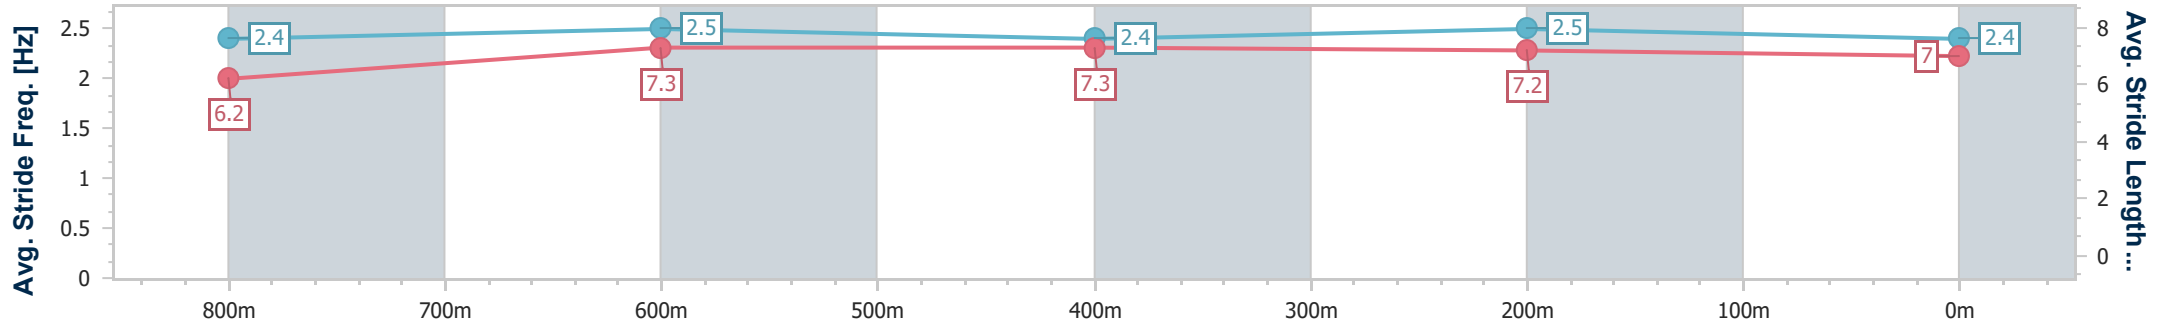

- [] Ranking at each section and finish
- .-.- No data available at this section
- NA No data available

Horse/Jockey Name	Son Of Beebee
Final Rank	6
Fastest Section Time (Section)	0:10.89 (800m)
Top Speed [km/h] (Section)	70.8 (Overall)
Race State	Finished

Sunshine Coast QLD Professional
Race 1: ACCESS INSULATION Colts, Geldings & Entires Class
1 Handicap - 1000m

15 December 2023 - 18:10

Track Rating: Good 4, Weather: Fine, Rail Position: True

Section	Overall	800m	600m	400m	200m
Section Times	0:58.52 [6] (0:13.17)	0:45.35 [2] (0:10.89)	0:34.46 [2] (0:11.28)	0:23.18 [2] (0:11.24)	0:11.94 [5] (0:11.94)
Average Speed [km/h]	54.7	66.4	64.1	64.1	60.2
Top Speed [km/h]	70.8	70.5	65.6	64.8	62.5
Avg. Dist. to Rail [m]	5.2	1.2	0.9	4.4	4.3
Avg. Stride Freq. [Hz]	2.4	2.5	2.4	2.5	2.4
Avg. Stride Length [m]	6.2	7.3	7.3	7.2	7.0