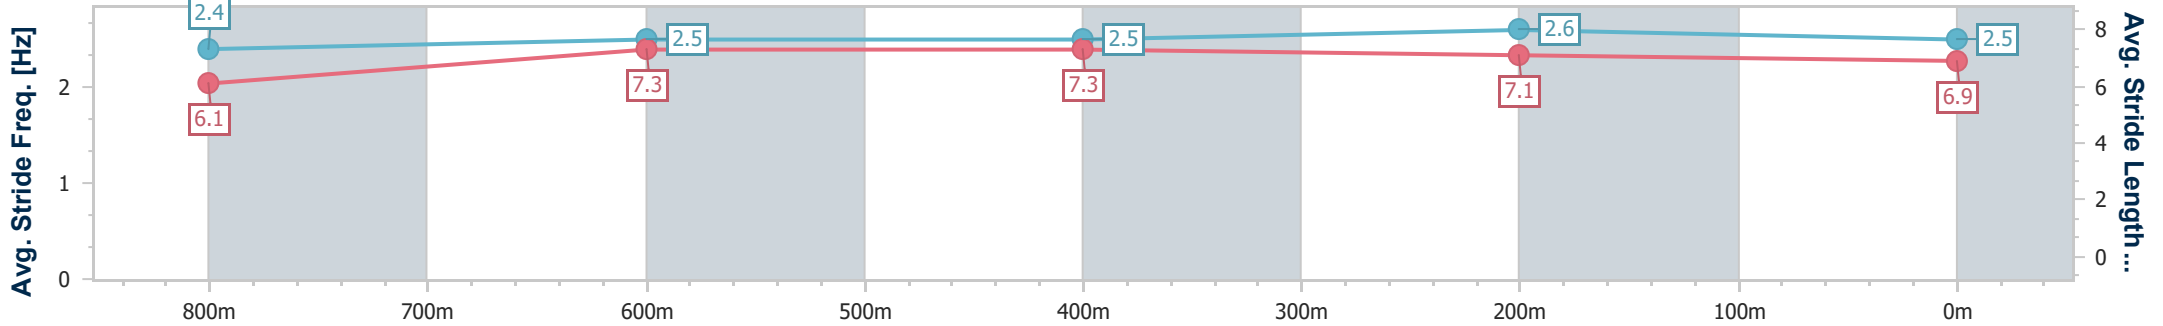

Horse/Jockey Name	Hachiman
Final Rank	2
Fastest Section Time (Section)	0:10.80 (800m)
Top Speed [km/h] (Section)	68.8 (800m)
Race State	Finished

Sunshine Coast QLD Professional
Race 1: ACCESS INSULATION Colts, Geldings & Entires Class
1 Handicap - 1000m

15 December 2023 - 18:10

Track Rating: Good 4, Weather: Fine, Rail Position: True

Section	Overall	800m	600m	400m	200m
Section Times	0:58.06 [2] (0:13.68)	0:44.38 [5] (0:10.80)	0:33.58 [5] (0:11.05)	0:22.53 [5] (0:10.97)	0:11.56 [2] (0:11.56)
Average Speed [km/h]	52.8	66.9	65.2	65.8	62.3
Top Speed [km/h]	67.7	68.8	67.4	66.6	64.6
Avg. Dist. to Rail [m]	7.2	1.8	0.2	1.5	2.1
Avg. Stride Freq. [Hz]	2.4	2.5	2.5	2.6	2.5
Avg. Stride Length [m]	6.1	7.3	7.3	7.1	6.9

- [ ] Ranking at each section and finish
- -.-.- No data available at this section
- NA No data available