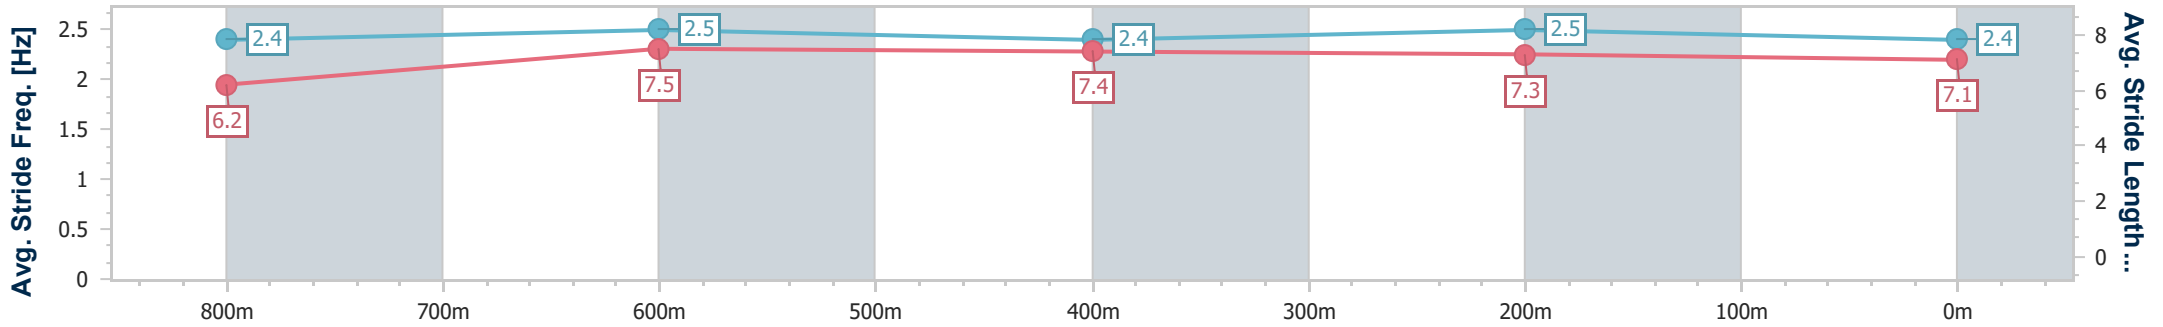

Horse/Jockey Name	He's Essential
Final Rank	5
Fastest Section Time (Section)	0:10.72 (800m)
Top Speed [km/h] (Section)	70.1 (800m)
Race State	Finished

Sunshine Coast QLD Professional
Race 1: ACCESS INSULATION Colts, Geldings & Entires Class
1 Handicap - 1000m

15 December 2023 - 18:10

Track Rating: Good 4, Weather: Fine, Rail Position: True

Section	Overall	800m	600m	400m	200m
Section Times	0:58.43 [5] (0:13.41)	0:45.02 [4] (0:10.72)	0:34.30 [3] (0:11.28)	0:23.02 [3] (0:11.09)	0:11.93 [2] (0:11.93)
Average Speed [km/h]	53.7	67.8	64.5	65.0	60.3
Top Speed [km/h]	69.1	70.1	65.5	65.7	63.6
Avg. Dist. to Rail [m]	7.1	2.5	1.6	4.9	5.1
Avg. Stride Freq. [Hz]	2.4	2.5	2.4	2.5	2.4
Avg. Stride Length [m]	6.2	7.5	7.4	7.3	7.1

- [ ] Ranking at each section and finish
- -.-.- No data available at this section
- NA No data available