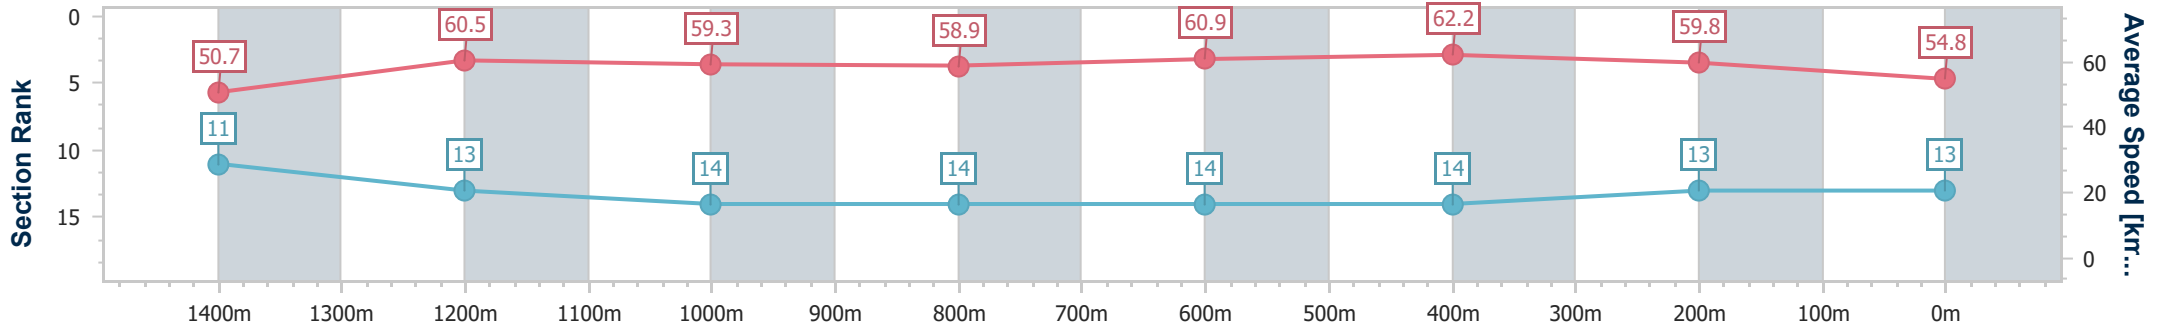

Sunshine Coast QLD Professional  
Race 4: STANLEY RIVER THOROUGHBREDS RATINGS BAND 0  
- 58 Handicap - 1600m

15 December 2023 - 19:39

Track Rating: Good 4, Weather: Fine, Rail Position: True

Section	Overall	1400m	1200m	1000m	800m	600m	400m	200m
Section Times	1:39.21 [12] (0:13.67)	1:25.54 [3] (0:11.45)	1:14.09 [2] (0:12.21)	1:01.88 [4] (0:12.19)	0:49.69 [4] (0:12.10)	0:37.59 [4] (0:12.19)	0:25.40 [6] (0:12.07)	0:13.33 [10] (0:13.33)
Average Speed [km/h]	53.3	62.6	59.1	59.1	59.7	59.3	59.8	53.9
Top Speed [km/h]	70.8	66.9	60.9	60.1	60.6	60.5	60.6	58.6
Avg. Dist. to Rail [m]	6.7	1.5	0.3	0.8	0.8	0.7	3.3	4.7
Avg. Stride Freq. [Hz]	2.2	2.3	2.2	2.3	2.3	2.2	2.3	2.2
Avg. Stride Length [m]	6.3	7.6	7.3	7.3	7.4	7.4	7.3	6.9

- [ ] Ranking at each section and finish
- .-.-.- No data available at this section
- NA No data available

Horse/Jockey Name	Mottram
Final Rank	13
Fastest Section Time (Section)	0:11.65 (600m)
Top Speed [km/h] (Section)	63.0 (1400m)
Race State	Finished

Sunshine Coast QLD Professional  
 Race 4: STANLEY RIVER THOROUGHBREDS RATINGS BAND 0  
 - 58 Handicap - 1600m  
 15 December 2023 - 19:39

Track Rating: Good 4, Weather: Fine, Rail Position: True

Section	Overall	1400m	1200m	1000m	800m	600m	400m	200m
Section Times	1:39.42 [13] (0:14.21)	1:25.21 [11] (0:11.99)	1:13.22 [13] (0:12.17)	1:01.05 [14] (0:12.31)	0:48.74 [14] (0:11.92)	0:36.82 [14] (0:11.65)	0:25.17 [14] (0:12.02)	0:13.15 [13] (0:13.15)
Average Speed [km/h]	50.7	60.5	59.3	58.9	60.9	62.2	59.8	54.8
Top Speed [km/h]	62.2	63.0	60.7	62.0	62.4	62.5	62.0	58.0
Avg. Dist. to Rail [m]	9.2	3.3	3.1	2.8	1.8	0.5	1.4	2.0
Avg. Stride Freq. [Hz]	2.3	2.4	2.4	2.4	2.4	2.5	2.5	2.4
Avg. Stride Length [m]	6.1	6.8	6.9	6.9	7.1	7.0	6.7	6.4