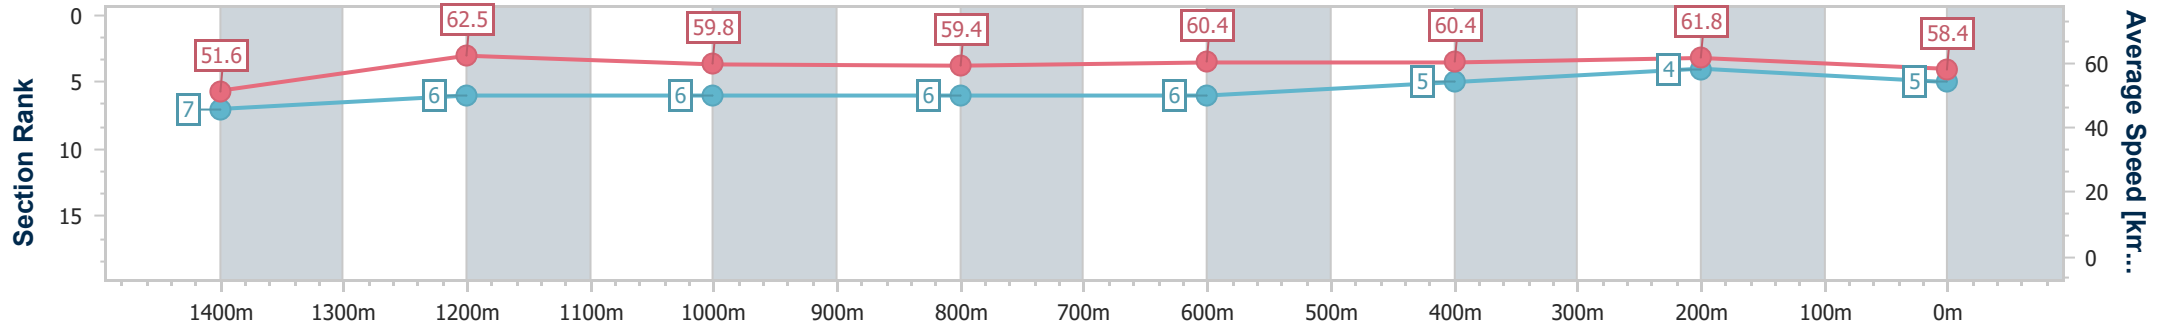

- [ ] Ranking at each section and finish
- .-.- No data available at this section
- NA No data available

Horse/Jockey Name	Bold Splendor
Final Rank	5
Fastest Section Time (Section)	0:11.55 (1400m)
Top Speed [km/h] (Section)	64.4 (Overall)
Race State	Finished

Sunshine Coast QLD Professional  
 Race 4: STANLEY RIVER THOROUGHBREDS RATINGS BAND 0  
 - 58 Handicap - 1600m

15 December 2023 - 19:39

Track Rating: Good 4, Weather: Fine, Rail Position: True

Section	Overall	1400m	1200m	1000m	800m	600m	400m	200m
Section Times	1:37.80 [5] (0:13.98)	1:23.82 [7] (0:11.55)	1:12.27 [6] (0:12.05)	1:00.22 [6] (0:12.14)	0:48.08 [6] (0:12.06)	0:36.02 [6] (0:12.02)	0:24.00 [5] (0:11.68)	0:12.32 [4] (0:12.32)
Average Speed [km/h]	51.6	62.5	59.8	59.4	60.4	60.4	61.8	58.4
Top Speed [km/h]	64.4	64.0	61.5	60.8	62.0	61.8	62.8	61.0
Avg. Dist. to Rail [m]	6.9	1.8	1.7	1.7	1.2	1.7	5.3	5.8
Avg. Stride Freq. [Hz]	2.2	2.3	2.2	2.2	2.2	2.3	2.3	2.3
Avg. Stride Length [m]	6.5	7.7	7.5	7.5	7.5	7.4	7.4	7.1