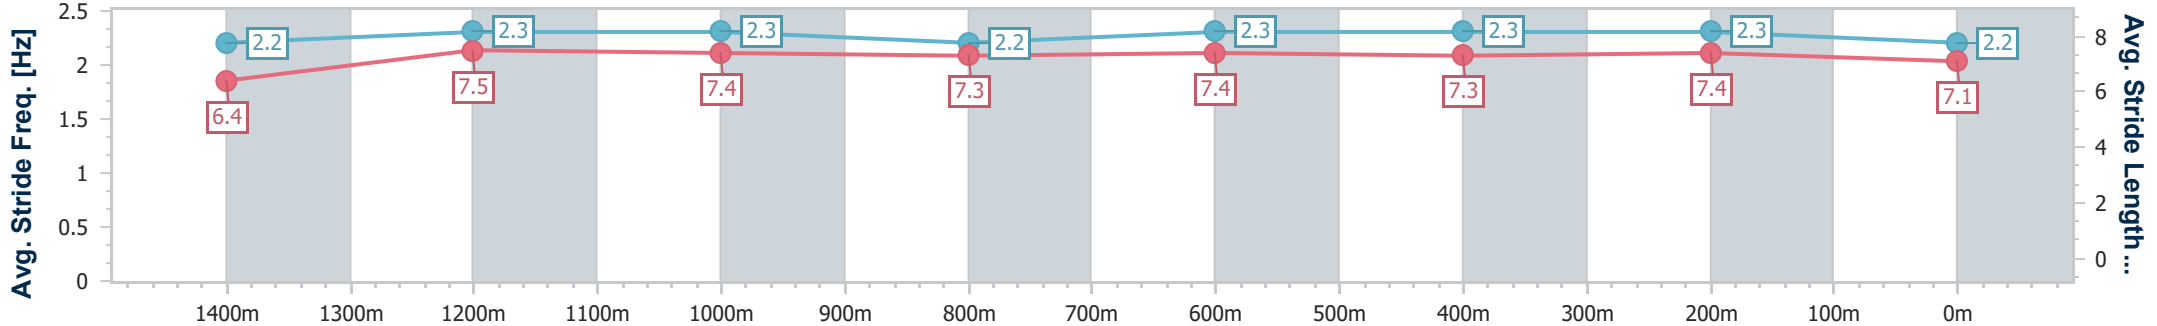

Sunshine Coast QLD Professional  
 Race 4: STANLEY RIVER THOROUGHBREDS RATINGS BAND 0  
 - 58 Handicap - 1600m

15 December 2023 - 19:39

Track Rating: Good 4, Weather: Fine, Rail Position: True

Section	Overall	1400m	1200m	1000m	800m	600m	400m	200m
Section Times	1:38.14 [7] (0:13.84)	1:24.30 [5] (0:11.50)	1:12.80 [5] (0:11.60)	1:01.20 [2] (0:11.95)	0:49.25 [2] (0:12.22)	0:37.03 [2] (0:12.26)	0:24.77 [1] (0:12.02)	0:12.75 [3] (0:12.75)
Average Speed [km/h]	52.0	63.2	62.4	60.6	59.6	59.2	60.1	56.5
Top Speed [km/h]	64.9	64.6	63.8	60.9	60.4	60.0	60.5	58.4
Avg. Dist. to Rail [m]	12.3	4.6	4.4	3.3	2.2	1.3	2.6	3.3
Avg. Stride Freq. [Hz]	2.1	2.2	2.2	2.2	2.2	2.2	2.2	2.1
Avg. Stride Length [m]	7.0	7.8	7.8	7.7	7.6	7.6	7.5	7.3

- [ ] Ranking at each section and finish
- .-.- No data available at this section
- NA No data available

Horse/Jockey Name	Above The Sky
Final Rank	8
Fastest Section Time (Section)	0:11.68 (400m)
Top Speed [km/h] (Section)	63.6 (1400m)
Race State	Finished

Sunshine Coast QLD Professional  
 Race 4: STANLEY RIVER THOROUGHBREDS RATINGS BAND 0  
 - 58 Handicap - 1600m  
 15 December 2023 - 19:39

Track Rating: Good 4, Weather: Fine, Rail Position: True

Section	Overall	1400m	1200m	1000m	800m	600m	400m	200m
Section Times	1:38.43 [8] (0:14.33)	1:24.10 [12] (0:11.71)	1:12.39 [11] (0:11.98)	1:00.41 [11] (0:12.26)	0:48.15 [11] (0:12.09)	0:36.06 [12] (0:11.86)	0:24.20 [11] (0:11.68)	0:12.52 [11] (0:12.52)
Average Speed [km/h]	50.5	61.8	60.4	58.9	60.3	61.2	61.8	57.5
Top Speed [km/h]	63.4	63.6	61.2	60.4	60.7	62.3	62.6	60.3
Avg. Dist. to Rail [m]	14.8	3.7	2.2	2.0	1.9	1.7	2.7	0.9
Avg. Stride Freq. [Hz]	2.2	2.3	2.3	2.2	2.3	2.3	2.3	2.2
Avg. Stride Length [m]	6.4	7.5	7.4	7.3	7.4	7.3	7.4	7.1