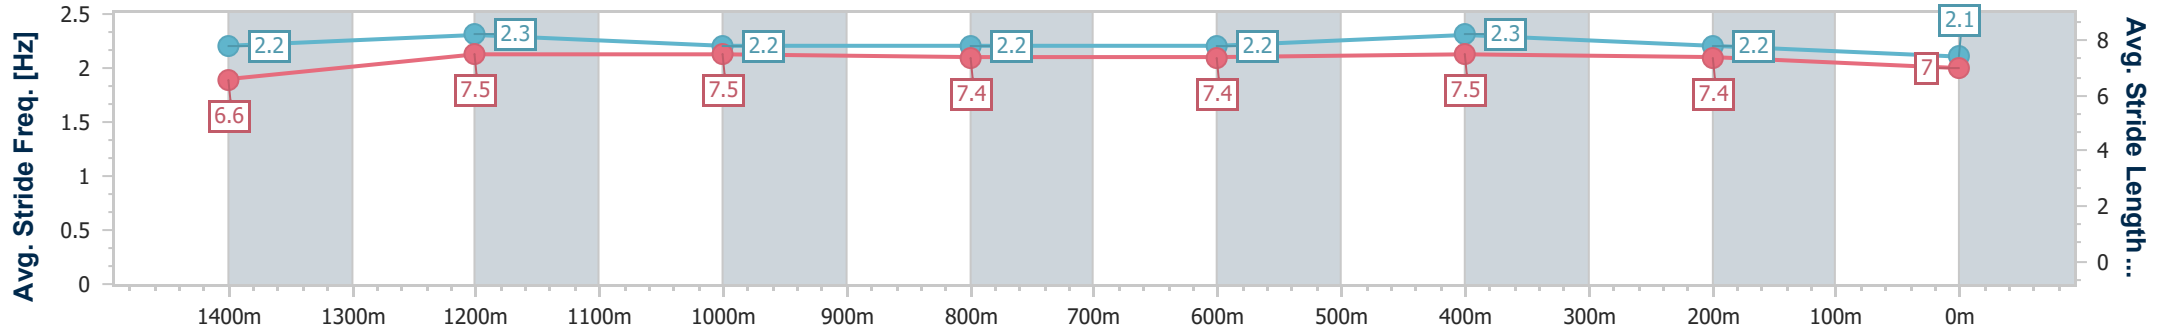

Sunshine Coast QLD Professional  
 Race 4: STANLEY RIVER THOROUGHBREDS RATINGS BAND 0  
 - 58 Handicap - 1600m  
 15 December 2023 - 19:39

Track Rating: Good 4, Weather: Fine, Rail Position: True

Section	Overall	1400m	1200m	1000m	800m	600m	400m	200m
Section Times	1:39.42 [13] (0:14.21)	1:25.21 [11] (0:11.99)	1:13.22 [13] (0:12.17)	1:01.05 [14] (0:12.31)	0:48.74 [14] (0:11.92)	0:36.82 [14] (0:11.65)	0:25.17 [14] (0:12.02)	0:13.15 [13] (0:13.15)
Average Speed [km/h]	50.7	60.5	59.3	58.9	60.9	62.2	59.8	54.8
Top Speed [km/h]	62.2	63.0	60.7	62.0	62.4	62.5	62.0	58.0
Avg. Dist. to Rail [m]	9.2	3.3	3.1	2.8	1.8	0.5	1.4	2.0
Avg. Stride Freq. [Hz]	2.3	2.4	2.4	2.4	2.4	2.5	2.5	2.4
Avg. Stride Length [m]	6.1	6.8	6.9	6.9	7.1	7.0	6.7	6.4

- [ ] Ranking at each section and finish
- .-.- No data available at this section
- NA No data available

Horse/Jockey Name	Pedal To The Metal
Final Rank	14
Fastest Section Time (Section)	0:11.76 (1400m)
Top Speed [km/h] (Section)	63.7 (Overall)
Race State	Finished

Sunshine Coast QLD Professional  
 Race 4: STANLEY RIVER THOROUGHBREDS RATINGS BAND 0  
 - 58 Handicap - 1600m

15 December 2023 - 19:39

Track Rating: Good 4, Weather: Fine, Rail Position: True

Section	Overall	1400m	1200m	1000m	800m	600m	400m	200m
Section Times	1:39.83 [14] (0:13.97)	1:25.86 [6] (0:11.76)	1:14.10 [8] (0:11.97)	1:02.13 [7] (0:12.29)	0:49.84 [9] (0:12.26)	0:37.58 [11] (0:11.98)	0:25.60 [11] (0:12.18)	0:13.42 [14] (0:13.42)
Average Speed [km/h]	51.7	61.6	60.5	59.0	59.7	61.2	59.2	53.6
Top Speed [km/h]	63.7	63.2	61.9	60.6	61.4	61.9	60.0	57.8
Avg. Dist. to Rail [m]	14.4	4.0	3.4	3.2	2.9	3.1	5.8	6.3
Avg. Stride Freq. [Hz]	2.2	2.3	2.2	2.2	2.2	2.3	2.2	2.1
Avg. Stride Length [m]	6.6	7.5	7.5	7.4	7.4	7.5	7.4	7.0