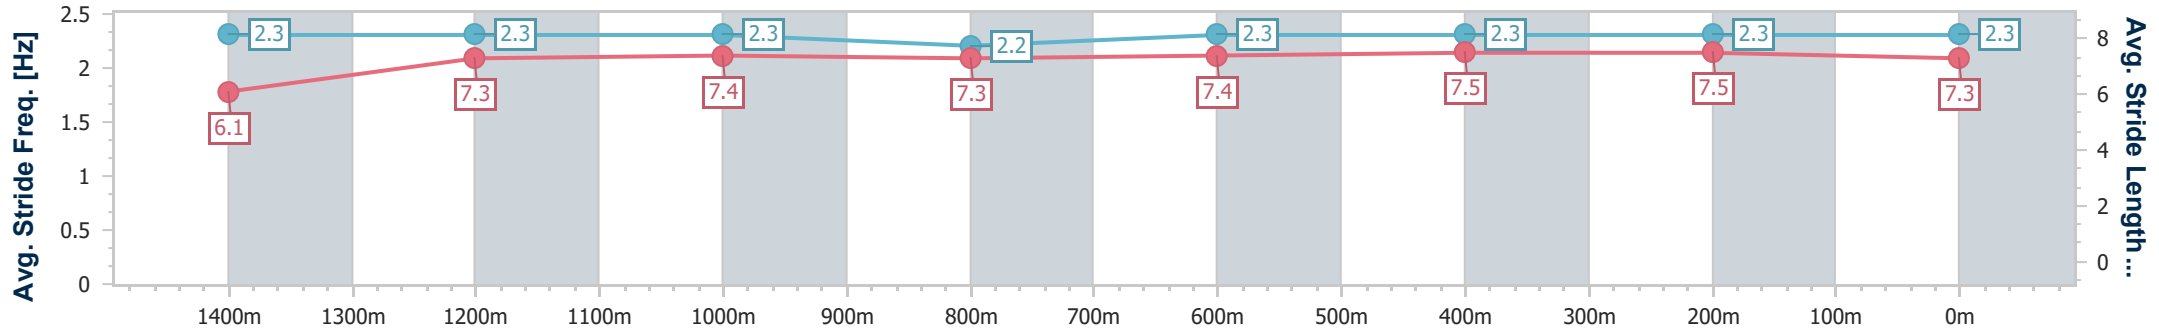

Track Rating: Good 4, Weather: Fine, Rail Position: True

Section	Overall	1400m	1200m	1000m	800m	600m	400m	200m
Section Times	1:37.54 [1] (0:14.02)	1:23.52 [8] (0:11.62)	1:11.90 [7] (0:12.11)	0:59.79 [8] (0:12.14)	0:47.65 [7] (0:11.96)	0:35.69 [7] (0:12.06)	0:23.63 [7] (0:11.45)	0:12.18 [2] (0:12.18)
Average Speed [km/h]	51.4	62.0	59.5	59.5	60.4	60.4	62.9	59.2
Top Speed [km/h]	64.4	64.1	61.2	60.4	62.4	61.6	64.3	62.5
Avg. Dist. to Rail [m]	4.2	0.9	0.8	0.6	0.9	1.9	4.5	6.1
Avg. Stride Freq. [Hz]	2.3	2.4	2.3	2.3	2.3	2.4	2.5	2.3
Avg. Stride Length [m]	6.3	7.3	7.2	7.3	7.2	7.2	7.1	7.0

- [ ] Ranking at each section and finish
- .-.- No data available at this section
- NA No data available

Horse/Jockey Name	Set Ablaze
Final Rank	2
Fastest Section Time (Section)	0:11.57 (400m)
Top Speed [km/h] (Section)	63.7 (Overall)
Race State	Finished

Sunshine Coast QLD Professional  
 Race 4: STANLEY RIVER THOROUGHBREDS RATINGS BAND 0  
 - 58 Handicap - 1600m

15 December 2023 - 19:39

Track Rating: Good 4, Weather: Fine, Rail Position: True

Section	Overall	1400m	1200m	1000m	800m	600m	400m	200m
Section Times	1:37.54 [2] (0:14.35)	1:23.19 [13] (0:11.82)	1:11.37 [12] (0:12.00)	0:59.37 [12] (0:12.23)	0:47.14 [12] (0:11.83)	0:35.31 [10] (0:11.78)	0:23.53 [10] (0:11.57)	0:11.96 [6] (0:11.96)
Average Speed [km/h]	50.2	61.0	60.3	58.8	61.2	62.0	62.4	60.3
Top Speed [km/h]	63.7	63.1	61.5	61.2	62.6	63.2	62.7	61.7
Avg. Dist. to Rail [m]	8.8	2.2	1.6	1.6	0.8	2.2	7.2	8.6
Avg. Stride Freq. [Hz]	2.3	2.3	2.3	2.2	2.3	2.3	2.3	2.3
Avg. Stride Length [m]	6.1	7.3	7.4	7.3	7.4	7.5	7.5	7.3