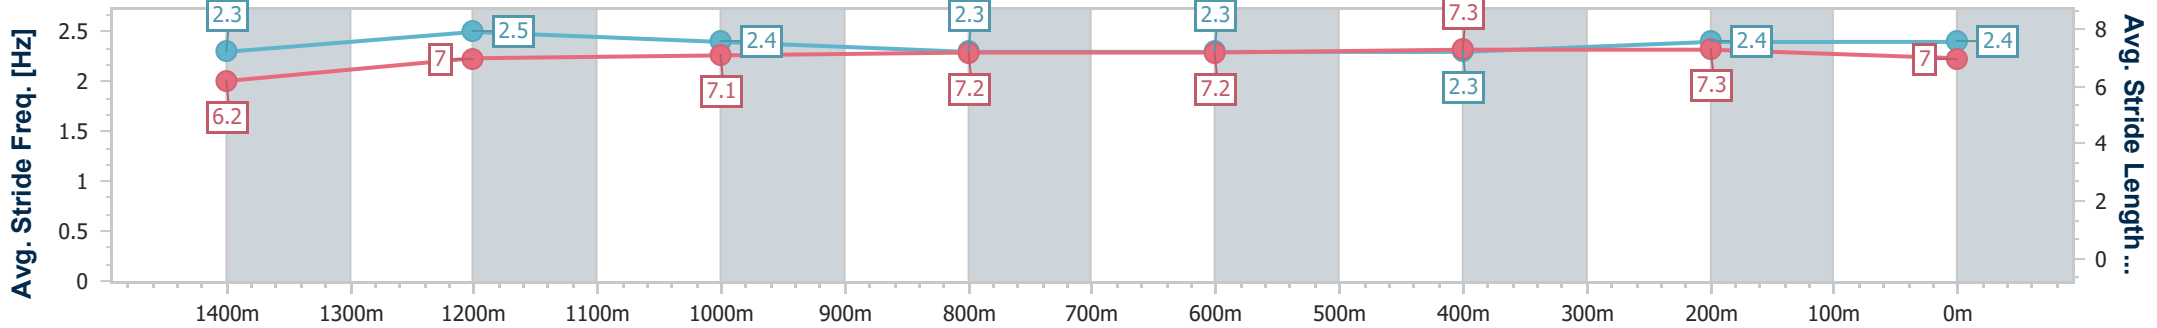

- [ ] Ranking at each section and finish
- .-.-.- No data available at this section
- NA No data available

Horse/Jockey Name	Kahraba
Final Rank	3
Fastest Section Time (Section)	0:11.64 (400m)
Top Speed [km/h] (Section)	64.9 (1400m)
Race State	Finished

Sunshine Coast QLD Professional  
 Race 4: STANLEY RIVER THOROUGHBREDS RATINGS BAND 0  
 - 58 Handicap - 1600m

15 December 2023 - 19:39

Track Rating: Good 4, Weather: Fine, Rail Position: True

Section	Overall	1400m	1200m	1000m	800m	600m	400m	200m
Section Times	1:37.73 [3] (0:14.11)	1:23.62 [9] (0:11.70)	1:11.92 [9] (0:12.00)	0:59.92 [9] (0:12.17)	0:47.75 [8] (0:12.00)	0:35.75 [8] (0:11.97)	0:23.78 [9] (0:11.64)	0:12.14 [7] (0:12.14)
Average Speed [km/h]	51.2	62.0	60.1	59.3	60.8	61.3	61.9	59.1
Top Speed [km/h]	64.9	64.9	62.0	61.2	63.1	62.8	63.5	61.4
Avg. Dist. to Rail [m]	12.4	3.3	2.7	2.2	1.5	3.5	6.9	7.1
Avg. Stride Freq. [Hz]	2.3	2.5	2.4	2.3	2.3	2.3	2.4	2.4
Avg. Stride Length [m]	6.2	7.0	7.1	7.2	7.2	7.3	7.3	7.0