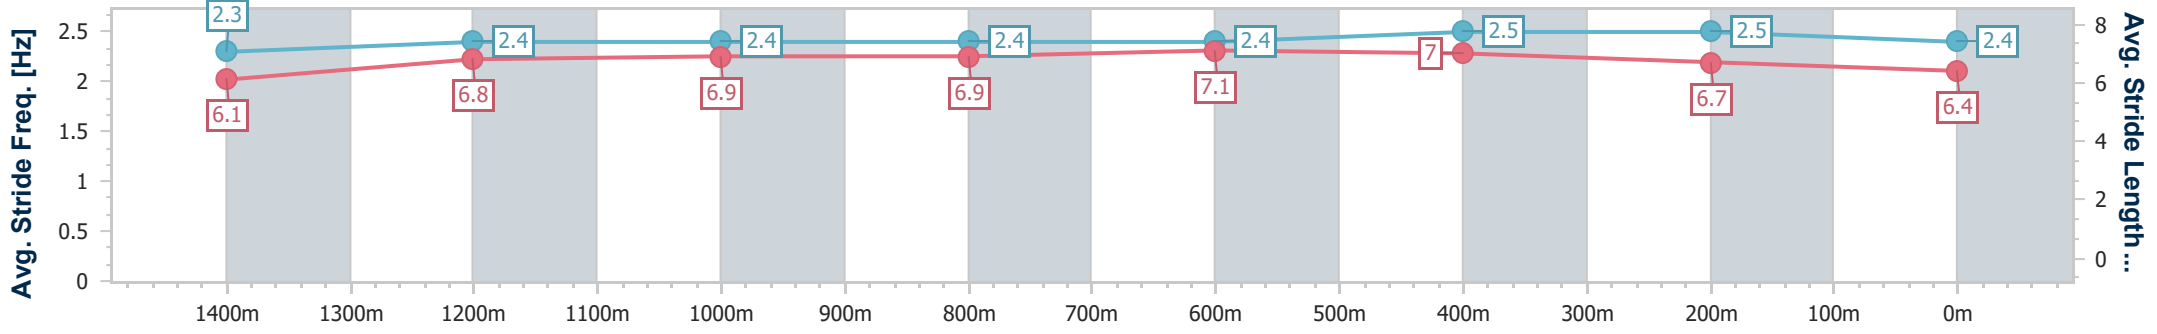

Sunshine Coast QLD Professional  
Race 4: STANLEY RIVER THOROUGHBREDS RATINGS BAND 0  
- 58 Handicap - 1600m

15 December 2023 - 19:39

Track Rating: Good 4, Weather: Fine, Rail Position: True

Section	Overall	1400m	1200m	1000m	800m	600m	400m	200m
Section Times	1:39.21 [12] (0:13.67)	1:25.54 [3] (0:11.45)	1:14.09 [2] (0:12.21)	1:01.88 [4] (0:12.19)	0:49.69 [4] (0:12.10)	0:37.59 [4] (0:12.19)	0:25.40 [6] (0:12.07)	0:13.33 [10] (0:13.33)
Average Speed [km/h]	53.3	62.6	59.1	59.1	59.7	59.3	59.8	53.9
Top Speed [km/h]	70.8	66.9	60.9	60.1	60.6	60.5	60.6	58.6
Avg. Dist. to Rail [m]	6.7	1.5	0.3	0.8	0.8	0.7	3.3	4.7
Avg. Stride Freq. [Hz]	2.2	2.3	2.2	2.3	2.3	2.2	2.3	2.2
Avg. Stride Length [m]	6.3	7.6	7.3	7.3	7.4	7.4	7.3	6.9

- [ ] Ranking at each section and finish
- .-.-.- No data available at this section
- NA No data available

Horse/Jockey Name	Mottram
Final Rank	13
Fastest Section Time (Section)	0:11.65 (600m)
Top Speed [km/h] (Section)	63.0 (1400m)
Race State	Finished

Sunshine Coast QLD Professional  
 Race 4: STANLEY RIVER THOROUGHBREDS RATINGS BAND 0  
 - 58 Handicap - 1600m  
 15 December 2023 - 19:39

Track Rating: Good 4, Weather: Fine, Rail Position: True

Section	Overall	1400m	1200m	1000m	800m	600m	400m	200m
Section Times	1:39.42 [13] (0:14.21)	1:25.21 [11] (0:11.99)	1:13.22 [13] (0:12.17)	1:01.05 [14] (0:12.31)	0:48.74 [14] (0:11.92)	0:36.82 [14] (0:11.65)	0:25.17 [14] (0:12.02)	0:13.15 [13] (0:13.15)
Average Speed [km/h]	50.7	60.5	59.3	58.9	60.9	62.2	59.8	54.8
Top Speed [km/h]	62.2	63.0	60.7	62.0	62.4	62.5	62.0	58.0
Avg. Dist. to Rail [m]	9.2	3.3	3.1	2.8	1.8	0.5	1.4	2.0
Avg. Stride Freq. [Hz]	2.3	2.4	2.4	2.4	2.4	2.5	2.5	2.4
Avg. Stride Length [m]	6.1	6.8	6.9	6.9	7.1	7.0	6.7	6.4