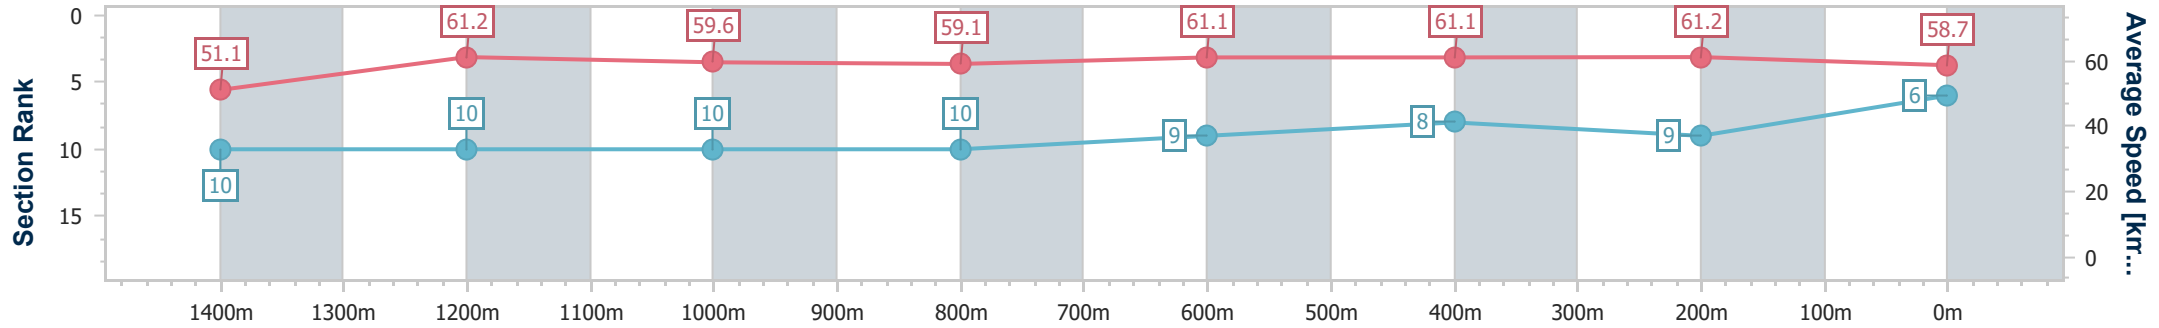

- [ ] Ranking at each section and finish
- .-.- No data available at this section
- NA No data available

Horse/Jockey Name	Maple Door
Final Rank	6
Fastest Section Time (Section)	0:11.78 (1400m)
Top Speed [km/h] (Section)	63.6 (Overall)
Race State	Finished

Sunshine Coast QLD Professional  
 Race 4: STANLEY RIVER THOROUGHBREDS RATINGS BAND 0  
 - 58 Handicap - 1600m

15 December 2023 - 19:39

Track Rating: Good 4, Weather: Fine, Rail Position: True

Section	Overall	1400m	1200m	1000m	800m	600m	400m	200m
Section Times	1:37.99 [6] (0:14.12)	1:23.87 [10] (0:11.78)	1:12.09 [10] (0:12.11)	0:59.98 [10] (0:12.21)	0:47.77 [10] (0:11.88)	0:35.89 [9] (0:11.83)	0:24.06 [8] (0:11.82)	0:12.24 [9] (0:12.24)
Average Speed [km/h]	51.1	61.2	59.6	59.1	61.1	61.1	61.2	58.7
Top Speed [km/h]	63.6	63.1	61.4	60.0	62.7	63.2	61.9	60.8
Avg. Dist. to Rail [m]	6.4	2.0	1.4	1.3	1.1	1.4	5.2	6.5
Avg. Stride Freq. [Hz]	2.2	2.3	2.3	2.3	2.3	2.4	2.4	2.3
Avg. Stride Length [m]	6.4	7.2	7.2	7.2	7.2	7.2	7.2	7.0