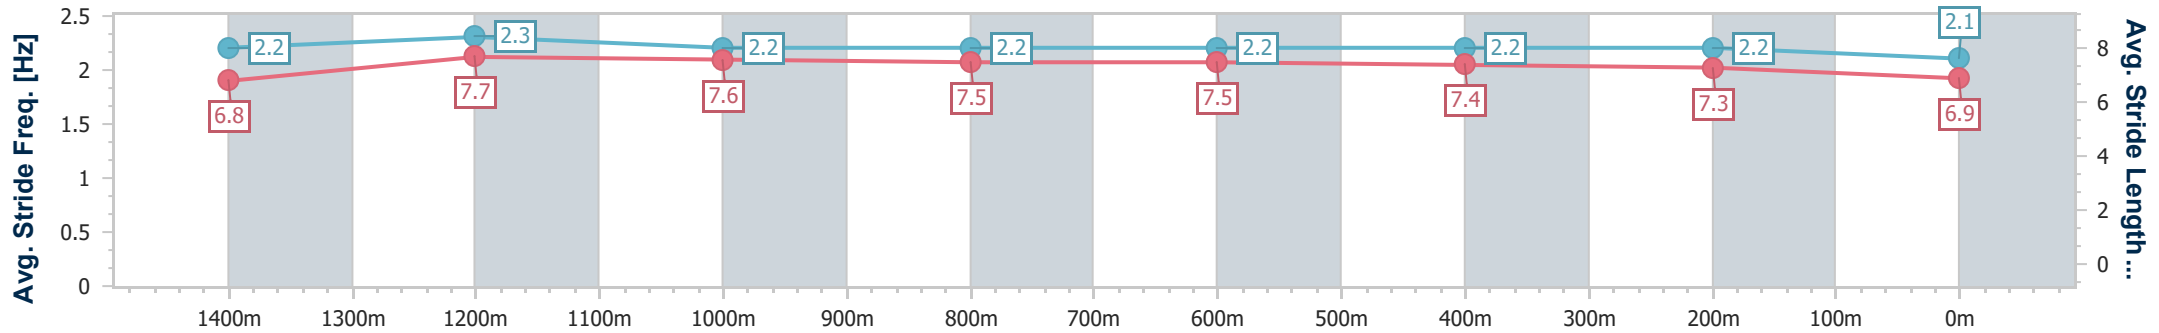

Sunshine Coast QLD Professional  
Race 4: STANLEY RIVER THOROUGHBREDS RATINGS BAND 0  
- 58 Handicap - 1600m

15 December 2023 - 19:39

Track Rating: Good 4, Weather: Fine, Rail Position: True

Section	Overall	1400m	1200m	1000m	800m	600m	400m	200m
Section Times	1:38.78 [10] (0:13.78)	1:25.00 [4] (0:11.53)	1:13.47 [4] (0:11.82)	1:01.65 [3] (0:12.16)	0:49.49 [3] (0:12.13)	0:37.36 [3] (0:12.14)	0:25.22 [3] (0:12.18)	0:13.04 [8] (0:13.04)
Average Speed [km/h]	52.3	62.4	60.9	59.4	59.9	59.4	59.2	55.2
Top Speed [km/h]	65.5	65.4	62.0	60.2	61.0	60.4	60.0	58.0
Avg. Dist. to Rail [m]	5.7	1.4	1.2	1.2	1.1	0.7	3.2	4.4
Avg. Stride Freq. [Hz]	2.3	2.4	2.4	2.3	2.4	2.4	2.4	2.3
Avg. Stride Length [m]	6.4	7.3	7.2	7.1	7.1	7.0	6.8	6.7

- [ ] Ranking at each section and finish
- .-.- No data available at this section
- NA No data available

Horse/Jockey Name	Bambalam
Final Rank	11
Fastest Section Time (Section)	0:11.36 (1400m)
Top Speed [km/h] (Section)	66.3 (Overall)
Race State	Finished

Sunshine Coast QLD Professional  
 Race 4: STANLEY RIVER THOROUGHBREDS RATINGS BAND 0  
 - 58 Handicap - 1600m  
 15 December 2023 - 19:39

Track Rating: Good 4, Weather: Fine, Rail Position: True

Section	Overall	1400m	1200m	1000m	800m	600m	400m	200m
Section Times	1:39.11 [11] (0:13.51)	1:25.60 [1] (0:11.36)	1:14.24 [1] (0:12.02)	1:02.22 [1] (0:11.94)	0:50.28 [1] (0:12.22)	0:38.06 [1] (0:12.36)	0:25.70 [2] (0:12.11)	0:13.59 [5] (0:13.59)
Average Speed [km/h]	53.3	63.5	60.0	60.4	59.7	58.9	59.4	53.1
Top Speed [km/h]	66.3	65.3	62.0	60.8	60.1	59.6	60.7	56.7
Avg. Dist. to Rail [m]	10.1	2.3	1.8	1.1	1.7	2.2	4.0	3.8
Avg. Stride Freq. [Hz]	2.2	2.3	2.2	2.2	2.2	2.2	2.2	2.1
Avg. Stride Length [m]	6.8	7.7	7.6	7.5	7.5	7.4	7.3	6.9