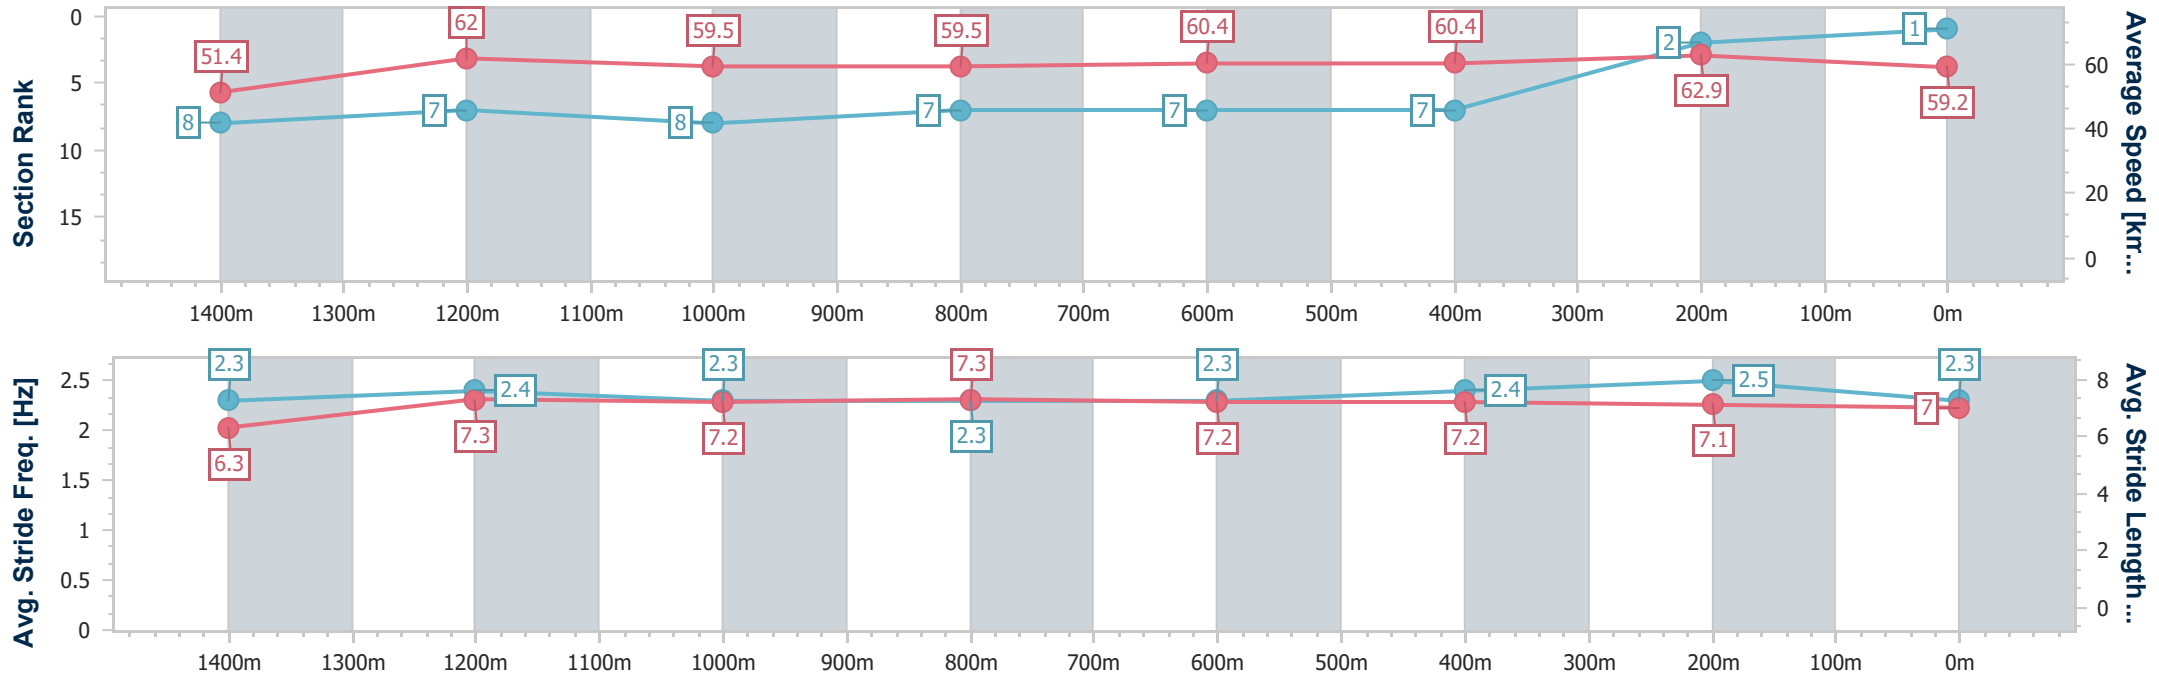

Horse/Jockey Name	Pending
Final Rank	1
Fastest Section Time (Section)	0:11.45 (400m)
Top Speed [km/h] (Section)	64.4 (Overall)
Race State	Finished

Sunshine Coast QLD Professional  
 Race 4: STANLEY RIVER THOROUGHBREDS RATINGS BAND 0  
 - 58 Handicap - 1600m  
 15 December 2023 - 19:39

Track Rating: Good 4, Weather: Fine, Rail Position: True

Section	Overall	1400m	1200m	1000m	800m	600m	400m	200m
Section Times	1:37.54 [1] (0:14.02)	1:23.52 [8] (0:11.62)	1:11.90 [7] (0:12.11)	0:59.79 [8] (0:12.14)	0:47.65 [7] (0:11.96)	0:35.69 [7] (0:12.06)	0:23.63 [7] (0:11.45)	0:12.18 [2] (0:12.18)
Average Speed [km/h]	51.4	62.0	59.5	59.5	60.4	60.4	62.9	59.2
Top Speed [km/h]	64.4	64.1	61.2	60.4	62.4	61.6	64.3	62.5
Avg. Dist. to Rail [m]	4.2	0.9	0.8	0.6	0.9	1.9	4.5	6.1
Avg. Stride Freq. [Hz]	2.3	2.4	2.3	2.3	2.3	2.4	2.5	2.3
Avg. Stride Length [m]	6.3	7.3	7.2	7.3	7.2	7.2	7.1	7.0