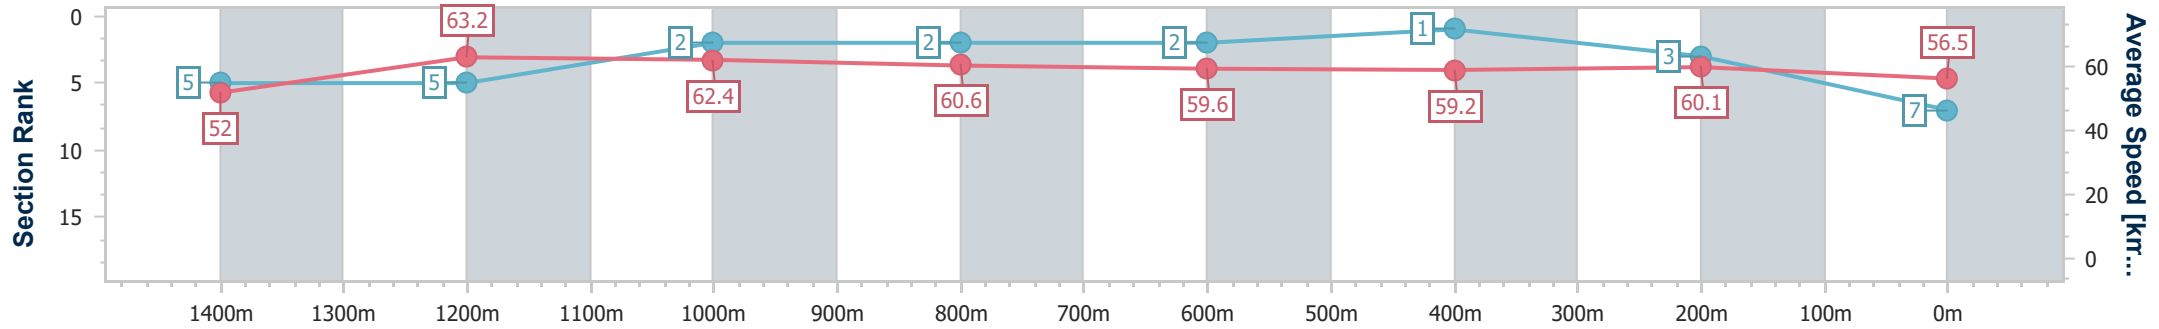

- [ ] Ranking at each section and finish
- .-.- No data available at this section
- NA No data available

Horse/Jockey Name	Sock'emsid
Final Rank	7
Fastest Section Time (Section)	0:11.50 (1400m)
Top Speed [km/h] (Section)	64.9 (Overall)
Race State	Finished

Sunshine Coast QLD Professional  
 Race 4: STANLEY RIVER THOROUGHBREDS RATINGS BAND 0  
 - 58 Handicap - 1600m

15 December 2023 - 19:39

Track Rating: Good 4, Weather: Fine, Rail Position: True

Section	Overall	1400m	1200m	1000m	800m	600m	400m	200m
Section Times	1:38.14 [7] (0:13.84)	1:24.30 [5] (0:11.50)	1:12.80 [5] (0:11.60)	1:01.20 [2] (0:11.95)	0:49.25 [2] (0:12.22)	0:37.03 [2] (0:12.26)	0:24.77 [1] (0:12.02)	0:12.75 [3] (0:12.75)
Average Speed [km/h]	52.0	63.2	62.4	60.6	59.6	59.2	60.1	56.5
Top Speed [km/h]	64.9	64.6	63.8	60.9	60.4	60.0	60.5	58.4
Avg. Dist. to Rail [m]	12.3	4.6	4.4	3.3	2.2	1.3	2.6	3.3
Avg. Stride Freq. [Hz]	2.1	2.2	2.2	2.2	2.2	2.2	2.2	2.1
Avg. Stride Length [m]	7.0	7.8	7.8	7.7	7.6	7.6	7.5	7.3