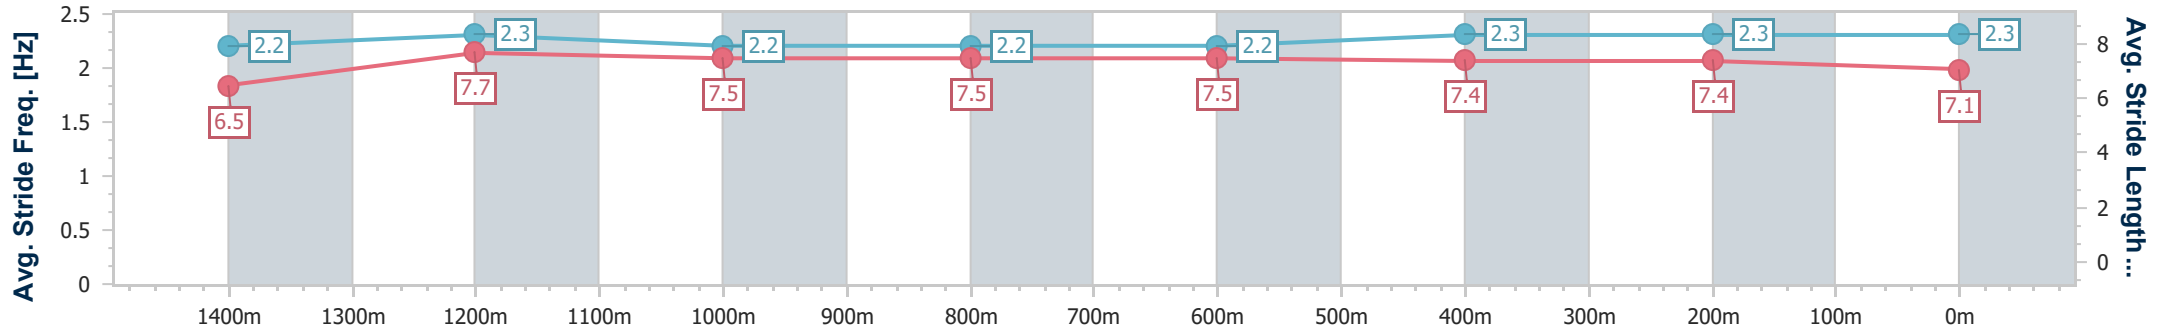

- [ ] Ranking at each section and finish
- .-.- No data available at this section
- NA No data available

Horse/Jockey Name	Bold Splendor
Final Rank	5
Fastest Section Time (Section)	0:11.55 (1400m)
Top Speed [km/h] (Section)	64.4 (Overall)
Race State	Finished

Sunshine Coast QLD Professional  
 Race 4: STANLEY RIVER THOROUGHBREDS RATINGS BAND 0  
 - 58 Handicap - 1600m

15 December 2023 - 19:39

Track Rating: Good 4, Weather: Fine, Rail Position: True

Section	Overall	1400m	1200m	1000m	800m	600m	400m	200m
Section Times	1:37.80 [5] (0:13.98)	1:23.82 [7] (0:11.55)	1:12.27 [6] (0:12.05)	1:00.22 [6] (0:12.14)	0:48.08 [6] (0:12.06)	0:36.02 [6] (0:12.02)	0:24.00 [5] (0:11.68)	0:12.32 [4] (0:12.32)
Average Speed [km/h]	51.6	62.5	59.8	59.4	60.4	60.4	61.8	58.4
Top Speed [km/h]	64.4	64.0	61.5	60.8	62.0	61.8	62.8	61.0
Avg. Dist. to Rail [m]	6.9	1.8	1.7	1.7	1.2	1.7	5.3	5.8
Avg. Stride Freq. [Hz]	2.2	2.3	2.2	2.2	2.2	2.3	2.3	2.3
Avg. Stride Length [m]	6.5	7.7	7.5	7.5	7.5	7.4	7.4	7.1