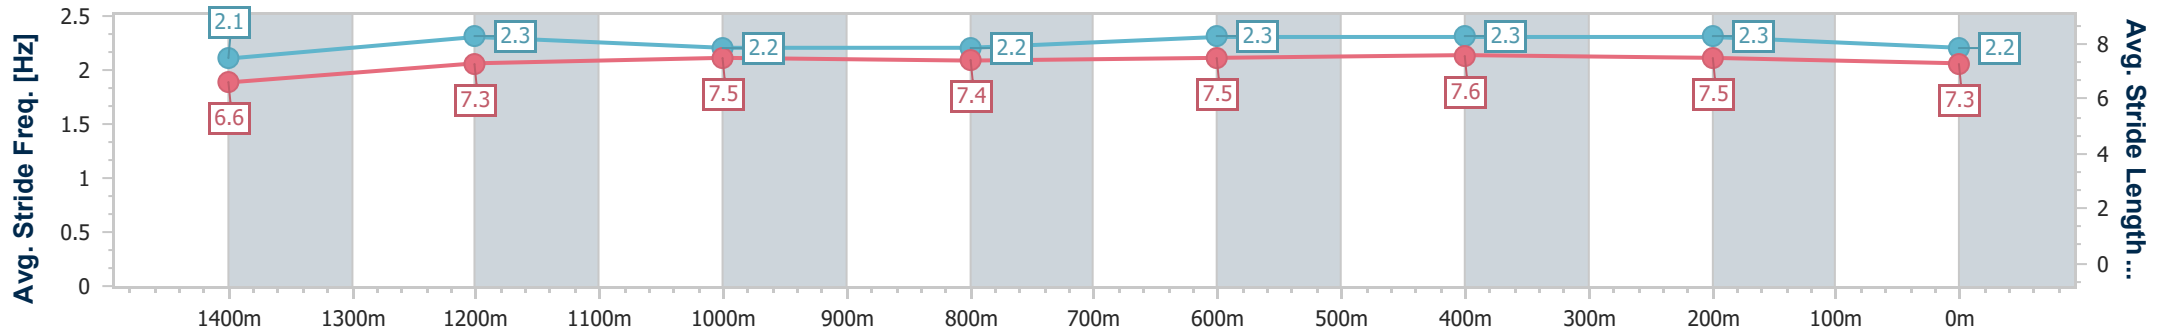

Sunshine Coast QLD Professional  
 Race 4: STANLEY RIVER THOROUGHBREDS RATINGS BAND 0  
 - 58 Handicap - 1600m  
 15 December 2023 - 19:39

Track Rating: Good 4, Weather: Fine, Rail Position: True

Section	Overall	1400m	1200m	1000m	800m	600m	400m	200m
Section Times	1:38.43 [8] (0:14.33)	1:24.10 [12] (0:11.71)	1:12.39 [11] (0:11.98)	1:00.41 [11] (0:12.26)	0:48.15 [11] (0:12.09)	0:36.06 [12] (0:11.86)	0:24.20 [11] (0:11.68)	0:12.52 [11] (0:12.52)
Average Speed [km/h]	50.5	61.8	60.4	58.9	60.3	61.2	61.8	57.5
Top Speed [km/h]	63.4	63.6	61.2	60.4	60.7	62.3	62.6	60.3
Avg. Dist. to Rail [m]	14.8	3.7	2.2	2.0	1.9	1.7	2.7	0.9
Avg. Stride Freq. [Hz]	2.2	2.3	2.3	2.2	2.3	2.3	2.3	2.2
Avg. Stride Length [m]	6.4	7.5	7.4	7.3	7.4	7.3	7.4	7.1

- [ ] Ranking at each section and finish
- .-.- No data available at this section
- NA No data available

Horse/Jockey Name	Brazen Impact
Final Rank	9
Fastest Section Time (Section)	0:11.71 (600m)
Top Speed [km/h] (Section)	64.3 (600m)
Race State	Finished

Sunshine Coast QLD Professional  
 Race 4: STANLEY RIVER THOROUGHBREDS RATINGS BAND 0  
 - 58 Handicap - 1600m  
 15 December 2023 - 19:39

Track Rating: Good 4, Weather: Fine, Rail Position: True

Section	Overall	1400m	1200m	1000m	800m	600m	400m	200m
Section Times	1:38.55 [9] (0:14.36)	1:24.19 [14] (0:11.92)	1:12.27 [14] (0:12.03)	1:00.24 [13] (0:12.31)	0:47.93 [13] (0:11.92)	0:36.01 [13] (0:11.71)	0:24.30 [13] (0:11.79)	0:12.51 [12] (0:12.51)
Average Speed [km/h]	50.2	61.0	60.4	59.1	61.6	63.0	61.2	57.5
Top Speed [km/h]	63.8	63.5	61.1	61.2	64.2	64.3	62.0	59.8
Avg. Dist. to Rail [m]	14.0	4.9	4.6	3.9	3.5	4.1	8.0	8.4
Avg. Stride Freq. [Hz]	2.1	2.3	2.2	2.2	2.3	2.3	2.3	2.2
Avg. Stride Length [m]	6.6	7.3	7.5	7.4	7.5	7.6	7.5	7.3