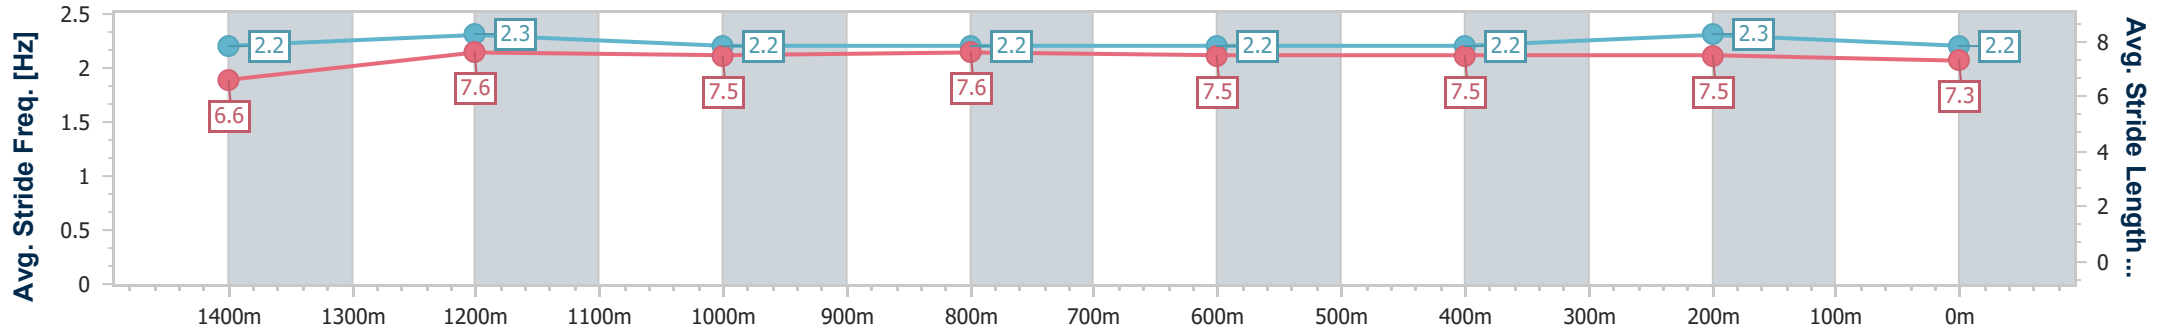

- [ ] Ranking at each section and finish
- .-.- No data available at this section
- NA No data available

Horse/Jockey Name	Toba
Final Rank	4
Fastest Section Time (Section)	0:11.64 (400m)
Top Speed [km/h] (Section)	65.1 (Overall)
Race State	Finished

Sunshine Coast QLD Professional  
 Race 4: STANLEY RIVER THOROUGHBREDS RATINGS BAND 0  
 - 58 Handicap - 1600m

15 December 2023 - 19:39

Track Rating: Good 4, Weather: Fine, Rail Position: True

Section	Overall	1400m	1200m	1000m	800m	600m	400m	200m
Section Times	1:37.76 [4] (0:13.65)	1:24.11 [2] (0:11.66)	1:12.45 [3] (0:12.10)	1:00.35 [5] (0:12.19)	0:48.16 [5] (0:12.12)	0:36.04 [5] (0:11.93)	0:24.11 [4] (0:11.64)	0:12.47 [1] (0:12.47)
Average Speed [km/h]	52.8	62.0	59.5	59.4	59.4	60.6	61.8	57.7
Top Speed [km/h]	65.1	64.3	60.2	60.5	60.9	61.8	63.3	60.9
Avg. Dist. to Rail [m]	5.3	1.7	1.6	1.8	0.6	0.6	2.5	3.7
Avg. Stride Freq. [Hz]	2.2	2.3	2.2	2.2	2.2	2.2	2.3	2.2
Avg. Stride Length [m]	6.6	7.6	7.5	7.6	7.5	7.5	7.5	7.3