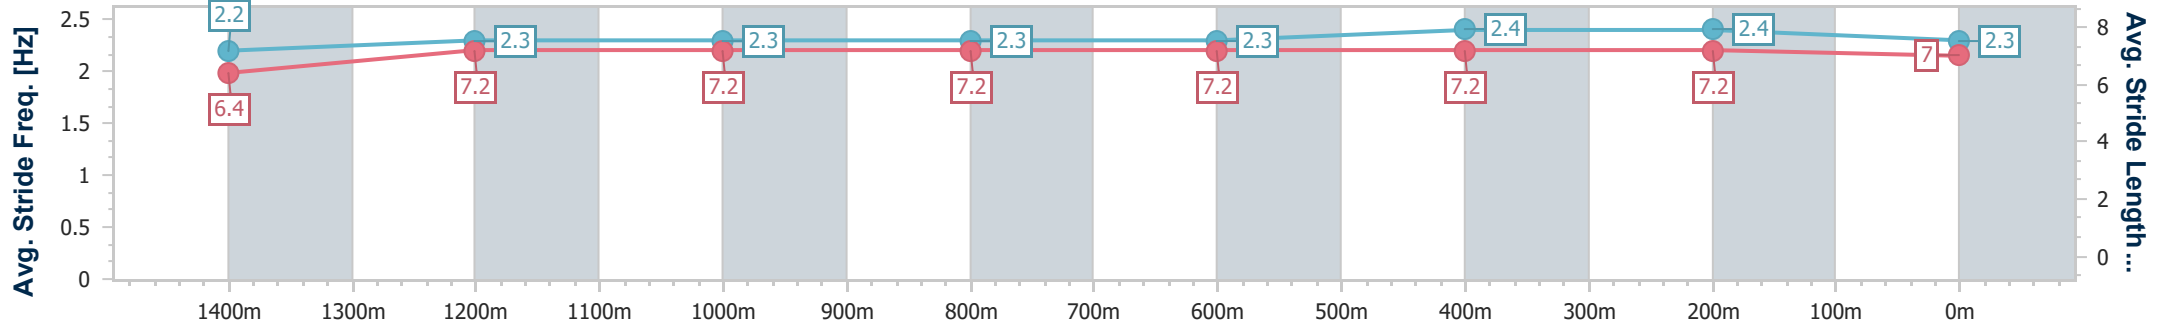

- [ ] Ranking at each section and finish
- .-.- No data available at this section
- NA No data available

Horse/Jockey Name	Maple Door
Final Rank	6
Fastest Section Time (Section)	0:11.78 (1400m)
Top Speed [km/h] (Section)	63.6 (Overall)
Race State	Finished

Sunshine Coast QLD Professional  
 Race 4: STANLEY RIVER THOROUGHBREDS RATINGS BAND 0  
 - 58 Handicap - 1600m

15 December 2023 - 19:39

Track Rating: Good 4, Weather: Fine, Rail Position: True

Section	Overall	1400m	1200m	1000m	800m	600m	400m	200m
Section Times	1:37.99 [6] (0:14.12)	1:23.87 [10] (0:11.78)	1:12.09 [10] (0:12.11)	0:59.98 [10] (0:12.21)	0:47.77 [10] (0:11.88)	0:35.89 [9] (0:11.83)	0:24.06 [8] (0:11.82)	0:12.24 [9] (0:12.24)
Average Speed [km/h]	51.1	61.2	59.6	59.1	61.1	61.1	61.2	58.7
Top Speed [km/h]	63.6	63.1	61.4	60.0	62.7	63.2	61.9	60.8
Avg. Dist. to Rail [m]	6.4	2.0	1.4	1.3	1.1	1.4	5.2	6.5
Avg. Stride Freq. [Hz]	2.2	2.3	2.3	2.3	2.3	2.4	2.4	2.3
Avg. Stride Length [m]	6.4	7.2	7.2	7.2	7.2	7.2	7.2	7.0