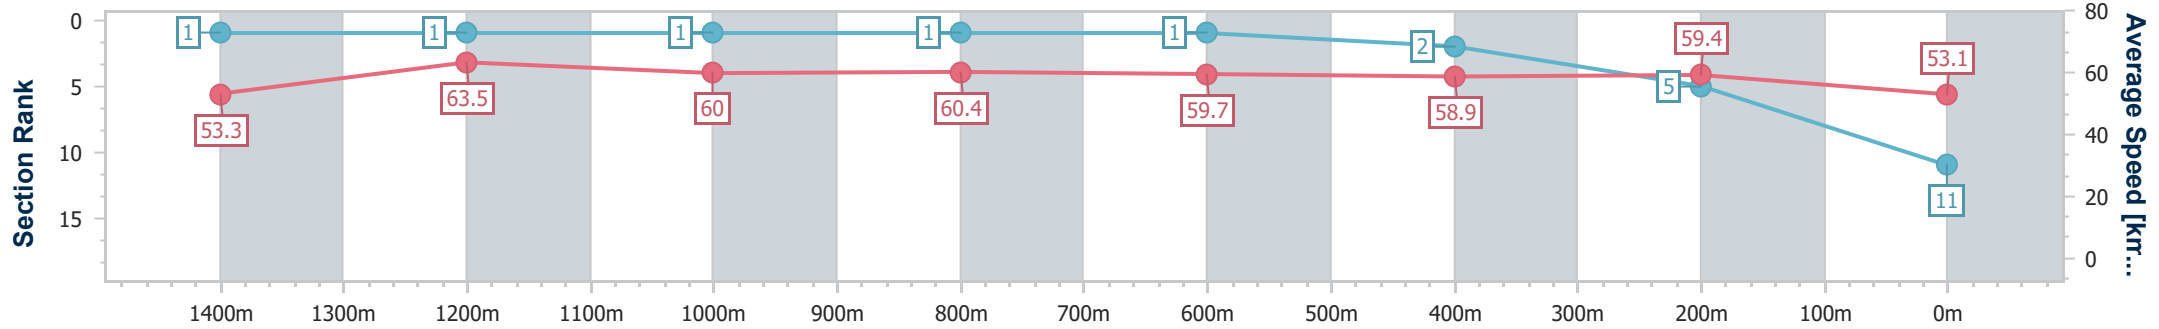

Sunshine Coast QLD Professional  
Race 4: STANLEY RIVER THOROUGHBREDS RATINGS BAND 0  
- 58 Handicap - 1600m

15 December 2023 - 19:39

Track Rating: Good 4, Weather: Fine, Rail Position: True

Section	Overall	1400m	1200m	1000m	800m	600m	400m	200m
Section Times	1:38.78 [10] (0:13.78)	1:25.00 [4] (0:11.53)	1:13.47 [4] (0:11.82)	1:01.65 [3] (0:12.16)	0:49.49 [3] (0:12.13)	0:37.36 [3] (0:12.14)	0:25.22 [3] (0:12.18)	0:13.04 [8] (0:13.04)
Average Speed [km/h]	52.3	62.4	60.9	59.4	59.9	59.4	59.2	55.2
Top Speed [km/h]	65.5	65.4	62.0	60.2	61.0	60.4	60.0	58.0
Avg. Dist. to Rail [m]	5.7	1.4	1.2	1.2	1.1	0.7	3.2	4.4
Avg. Stride Freq. [Hz]	2.3	2.4	2.4	2.3	2.4	2.4	2.4	2.3
Avg. Stride Length [m]	6.4	7.3	7.2	7.1	7.1	7.0	6.8	6.7

- [ ] Ranking at each section and finish
- .-.- No data available at this section
- NA No data available

Horse/Jockey Name	Bambalam
Final Rank	11
Fastest Section Time (Section)	0:11.36 (1400m)
Top Speed [km/h] (Section)	66.3 (Overall)
Race State	Finished

Sunshine Coast QLD Professional  
 Race 4: STANLEY RIVER THOROUGHBREDS RATINGS BAND 0  
 - 58 Handicap - 1600m  
 15 December 2023 - 19:39

Track Rating: Good 4, Weather: Fine, Rail Position: True

Section	Overall	1400m	1200m	1000m	800m	600m	400m	200m
Section Times	1:39.11 [11] (0:13.51)	1:25.60 [1] (0:11.36)	1:14.24 [1] (0:12.02)	1:02.22 [1] (0:11.94)	0:50.28 [1] (0:12.22)	0:38.06 [1] (0:12.36)	0:25.70 [2] (0:12.11)	0:13.59 [5] (0:13.59)
Average Speed [km/h]	53.3	63.5	60.0	60.4	59.7	58.9	59.4	53.1
Top Speed [km/h]	66.3	65.3	62.0	60.8	60.1	59.6	60.7	56.7
Avg. Dist. to Rail [m]	10.1	2.3	1.8	1.1	1.7	2.2	4.0	3.8
Avg. Stride Freq. [Hz]	2.2	2.3	2.2	2.2	2.2	2.2	2.2	2.1
Avg. Stride Length [m]	6.8	7.7	7.6	7.5	7.5	7.4	7.3	6.9