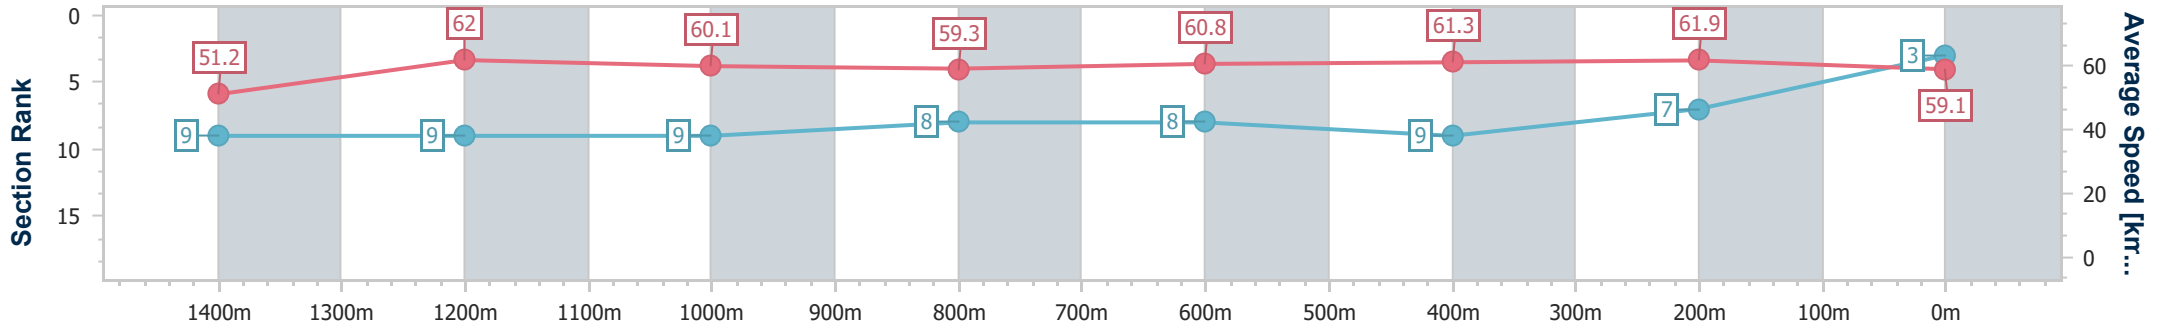

- [ ] Ranking at each section and finish
- .-.-.- No data available at this section
- NA No data available

Horse/Jockey Name	Kahraba
Final Rank	3
Fastest Section Time (Section)	0:11.64 (400m)
Top Speed [km/h] (Section)	64.9 (1400m)
Race State	Finished

Sunshine Coast QLD Professional  
 Race 4: STANLEY RIVER THOROUGHBREDS RATINGS BAND 0  
 - 58 Handicap - 1600m

15 December 2023 - 19:39

Track Rating: Good 4, Weather: Fine, Rail Position: True

Section	Overall	1400m	1200m	1000m	800m	600m	400m	200m
Section Times	1:37.73 [3] (0:14.11)	1:23.62 [9] (0:11.70)	1:11.92 [9] (0:12.00)	0:59.92 [9] (0:12.17)	0:47.75 [8] (0:12.00)	0:35.75 [8] (0:11.97)	0:23.78 [9] (0:11.64)	0:12.14 [7] (0:12.14)
Average Speed [km/h]	51.2	62.0	60.1	59.3	60.8	61.3	61.9	59.1
Top Speed [km/h]	64.9	64.9	62.0	61.2	63.1	62.8	63.5	61.4
Avg. Dist. to Rail [m]	12.4	3.3	2.7	2.2	1.5	3.5	6.9	7.1
Avg. Stride Freq. [Hz]	2.3	2.5	2.4	2.3	2.3	2.3	2.4	2.4
Avg. Stride Length [m]	6.2	7.0	7.1	7.2	7.2	7.3	7.3	7.0