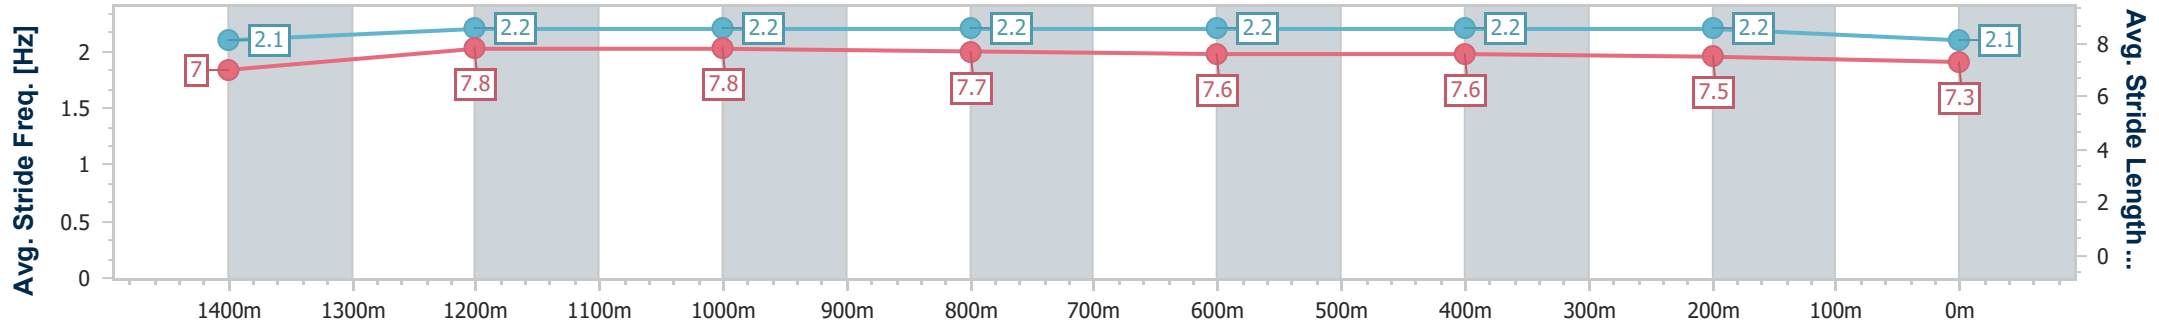

- [ ] Ranking at each section and finish
- .-.- No data available at this section
- NA No data available

Horse/Jockey Name	Sock'emsid
Final Rank	7
Fastest Section Time (Section)	0:11.50 (1400m)
Top Speed [km/h] (Section)	64.9 (Overall)
Race State	Finished

Sunshine Coast QLD Professional  
 Race 4: STANLEY RIVER THOROUGHBREDS RATINGS BAND 0  
 - 58 Handicap - 1600m

15 December 2023 - 19:39

Track Rating: Good 4, Weather: Fine, Rail Position: True

Section	Overall	1400m	1200m	1000m	800m	600m	400m	200m
Section Times	1:38.14 [7] (0:13.84)	1:24.30 [5] (0:11.50)	1:12.80 [5] (0:11.60)	1:01.20 [2] (0:11.95)	0:49.25 [2] (0:12.22)	0:37.03 [2] (0:12.26)	0:24.77 [1] (0:12.02)	0:12.75 [3] (0:12.75)
Average Speed [km/h]	52.0	63.2	62.4	60.6	59.6	59.2	60.1	56.5
Top Speed [km/h]	64.9	64.6	63.8	60.9	60.4	60.0	60.5	58.4
Avg. Dist. to Rail [m]	12.3	4.6	4.4	3.3	2.2	1.3	2.6	3.3
Avg. Stride Freq. [Hz]	2.1	2.2	2.2	2.2	2.2	2.2	2.2	2.1
Avg. Stride Length [m]	7.0	7.8	7.8	7.7	7.6	7.6	7.5	7.3