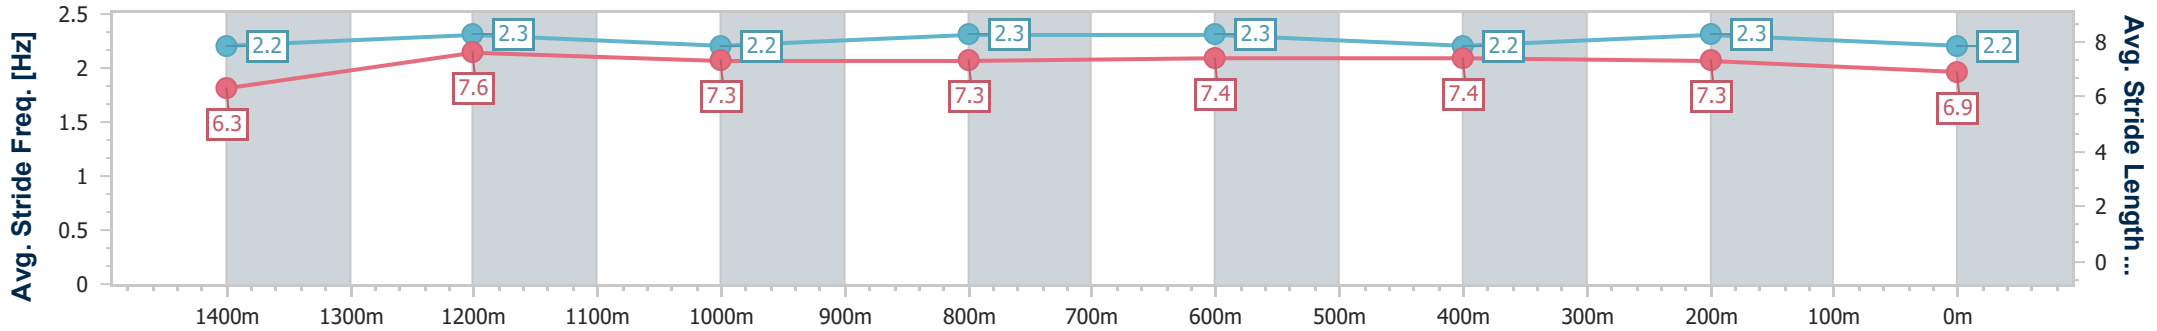

Sunshine Coast QLD Professional  
 Race 4: STANLEY RIVER THOROUGHBREDS RATINGS BAND 0  
 - 58 Handicap - 1600m  
 15 December 2023 - 19:39

Track Rating: Good 4, Weather: Fine, Rail Position: True

Section	Overall	1400m	1200m	1000m	800m	600m	400m	200m
Section Times	1:39.11 [11] (0:13.51)	1:25.60 [1] (0:11.36)	1:14.24 [1] (0:12.02)	1:02.22 [1] (0:11.94)	0:50.28 [1] (0:12.22)	0:38.06 [1] (0:12.36)	0:25.70 [2] (0:12.11)	0:13.59 [5] (0:13.59)
Average Speed [km/h]	53.3	63.5	60.0	60.4	59.7	58.9	59.4	53.1
Top Speed [km/h]	66.3	65.3	62.0	60.8	60.1	59.6	60.7	56.7
Avg. Dist. to Rail [m]	10.1	2.3	1.8	1.1	1.7	2.2	4.0	3.8
Avg. Stride Freq. [Hz]	2.2	2.3	2.2	2.2	2.2	2.2	2.2	2.1
Avg. Stride Length [m]	6.8	7.7	7.6	7.5	7.5	7.4	7.3	6.9

- [ ] Ranking at each section and finish
- .-.- No data available at this section
- NA No data available

Horse/Jockey Name	Hell Of A Prince
Final Rank	12
Fastest Section Time (Section)	0:11.45 (1400m)
Top Speed [km/h] (Section)	70.8 (Overall)
Race State	Finished

Sunshine Coast QLD Professional  
Race 4: STANLEY RIVER THOROUGHBREDS RATINGS BAND 0  
- 58 Handicap - 1600m

15 December 2023 - 19:39

Track Rating: Good 4, Weather: Fine, Rail Position: True

Section	Overall	1400m	1200m	1000m	800m	600m	400m	200m
Section Times	1:39.21 [12] (0:13.67)	1:25.54 [3] (0:11.45)	1:14.09 [2] (0:12.21)	1:01.88 [4] (0:12.19)	0:49.69 [4] (0:12.10)	0:37.59 [4] (0:12.19)	0:25.40 [6] (0:12.07)	0:13.33 [10] (0:13.33)
Average Speed [km/h]	53.3	62.6	59.1	59.1	59.7	59.3	59.8	53.9
Top Speed [km/h]	70.8	66.9	60.9	60.1	60.6	60.5	60.6	58.6
Avg. Dist. to Rail [m]	6.7	1.5	0.3	0.8	0.8	0.7	3.3	4.7
Avg. Stride Freq. [Hz]	2.2	2.3	2.2	2.3	2.3	2.2	2.3	2.2
Avg. Stride Length [m]	6.3	7.6	7.3	7.3	7.4	7.4	7.3	6.9