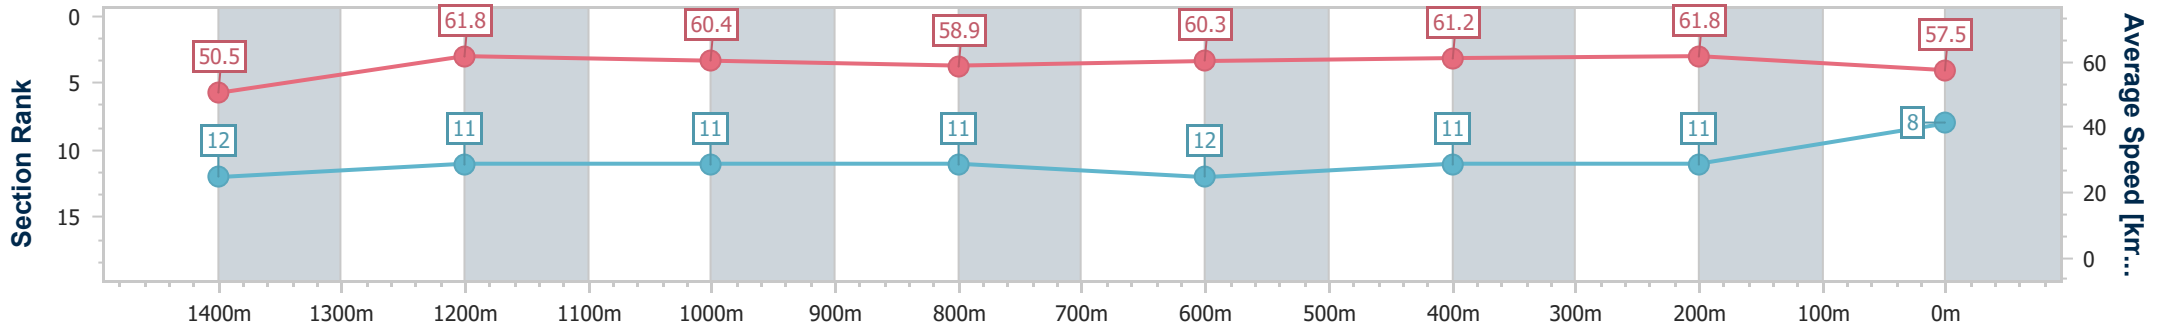

Sunshine Coast QLD Professional  
 Race 4: STANLEY RIVER THOROUGHBREDS RATINGS BAND 0  
 - 58 Handicap - 1600m

15 December 2023 - 19:39

Track Rating: Good 4, Weather: Fine, Rail Position: True

Section	Overall	1400m	1200m	1000m	800m	600m	400m	200m
Section Times	1:38.14 [7] (0:13.84)	1:24.30 [5] (0:11.50)	1:12.80 [5] (0:11.60)	1:01.20 [2] (0:11.95)	0:49.25 [2] (0:12.22)	0:37.03 [2] (0:12.26)	0:24.77 [1] (0:12.02)	0:12.75 [3] (0:12.75)
Average Speed [km/h]	52.0	63.2	62.4	60.6	59.6	59.2	60.1	56.5
Top Speed [km/h]	64.9	64.6	63.8	60.9	60.4	60.0	60.5	58.4
Avg. Dist. to Rail [m]	12.3	4.6	4.4	3.3	2.2	1.3	2.6	3.3
Avg. Stride Freq. [Hz]	2.1	2.2	2.2	2.2	2.2	2.2	2.2	2.1
Avg. Stride Length [m]	7.0	7.8	7.8	7.7	7.6	7.6	7.5	7.3

- [ ] Ranking at each section and finish
- .-.- No data available at this section
- NA No data available

Horse/Jockey Name	Above The Sky
Final Rank	8
Fastest Section Time (Section)	0:11.68 (400m)
Top Speed [km/h] (Section)	63.6 (1400m)
Race State	Finished

Sunshine Coast QLD Professional  
 Race 4: STANLEY RIVER THOROUGHBREDS RATINGS BAND 0  
 - 58 Handicap - 1600m  
 15 December 2023 - 19:39

Track Rating: Good 4, Weather: Fine, Rail Position: True

Section	Overall	1400m	1200m	1000m	800m	600m	400m	200m
Section Times	1:38.43 [8] (0:14.33)	1:24.10 [12] (0:11.71)	1:12.39 [11] (0:11.98)	1:00.41 [11] (0:12.26)	0:48.15 [11] (0:12.09)	0:36.06 [12] (0:11.86)	0:24.20 [11] (0:11.68)	0:12.52 [11] (0:12.52)
Average Speed [km/h]	50.5	61.8	60.4	58.9	60.3	61.2	61.8	57.5
Top Speed [km/h]	63.4	63.6	61.2	60.4	60.7	62.3	62.6	60.3
Avg. Dist. to Rail [m]	14.8	3.7	2.2	2.0	1.9	1.7	2.7	0.9
Avg. Stride Freq. [Hz]	2.2	2.3	2.3	2.2	2.3	2.3	2.3	2.2
Avg. Stride Length [m]	6.4	7.5	7.4	7.3	7.4	7.3	7.4	7.1