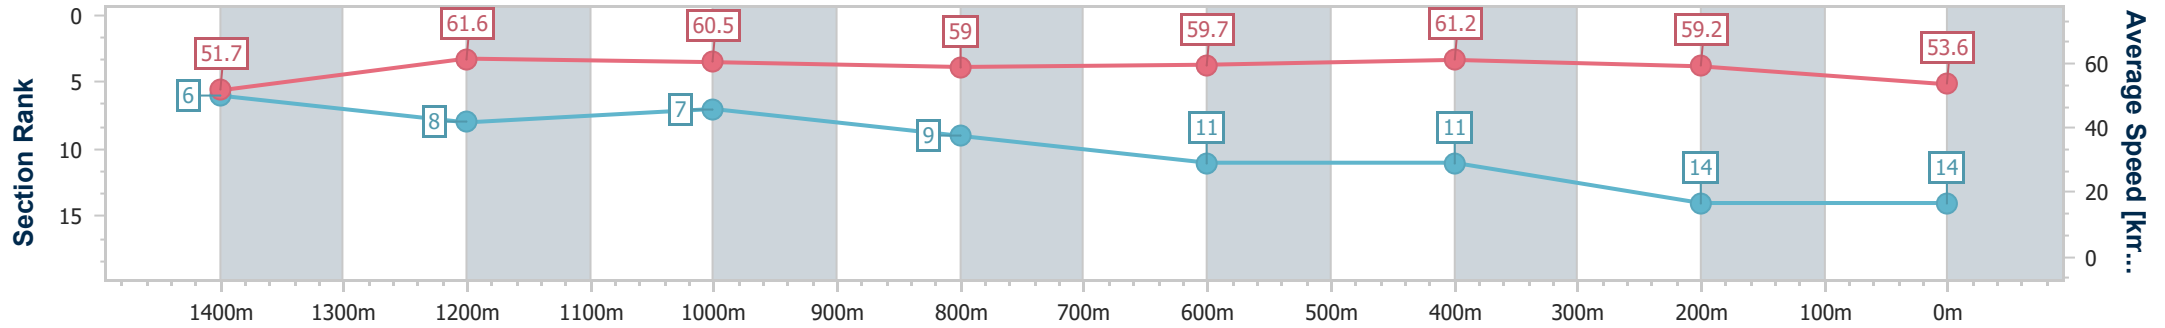

Sunshine Coast QLD Professional  
 Race 4: STANLEY RIVER THOROUGHBREDS RATINGS BAND 0  
 - 58 Handicap - 1600m  
 15 December 2023 - 19:39

Track Rating: Good 4, Weather: Fine, Rail Position: True

Section	Overall	1400m	1200m	1000m	800m	600m	400m	200m
Section Times	1:39.42 [13] (0:14.21)	1:25.21 [11] (0:11.99)	1:13.22 [13] (0:12.17)	1:01.05 [14] (0:12.31)	0:48.74 [14] (0:11.92)	0:36.82 [14] (0:11.65)	0:25.17 [14] (0:12.02)	0:13.15 [13] (0:13.15)
Average Speed [km/h]	50.7	60.5	59.3	58.9	60.9	62.2	59.8	54.8
Top Speed [km/h]	62.2	63.0	60.7	62.0	62.4	62.5	62.0	58.0
Avg. Dist. to Rail [m]	9.2	3.3	3.1	2.8	1.8	0.5	1.4	2.0
Avg. Stride Freq. [Hz]	2.3	2.4	2.4	2.4	2.4	2.5	2.5	2.4
Avg. Stride Length [m]	6.1	6.8	6.9	6.9	7.1	7.0	6.7	6.4

- [ ] Ranking at each section and finish
- .-.- No data available at this section
- NA No data available

Horse/Jockey Name	Pedal To The Metal
Final Rank	14
Fastest Section Time (Section)	0:11.76 (1400m)
Top Speed [km/h] (Section)	63.7 (Overall)
Race State	Finished

Sunshine Coast QLD Professional  
 Race 4: STANLEY RIVER THOROUGHBREDS RATINGS BAND 0  
 - 58 Handicap - 1600m

15 December 2023 - 19:39

Track Rating: Good 4, Weather: Fine, Rail Position: True

Section	Overall	1400m	1200m	1000m	800m	600m	400m	200m
Section Times	1:39.83 [14] (0:13.97)	1:25.86 [6] (0:11.76)	1:14.10 [8] (0:11.97)	1:02.13 [7] (0:12.29)	0:49.84 [9] (0:12.26)	0:37.58 [11] (0:11.98)	0:25.60 [11] (0:12.18)	0:13.42 [14] (0:13.42)
Average Speed [km/h]	51.7	61.6	60.5	59.0	59.7	61.2	59.2	53.6
Top Speed [km/h]	63.7	63.2	61.9	60.6	61.4	61.9	60.0	57.8
Avg. Dist. to Rail [m]	14.4	4.0	3.4	3.2	2.9	3.1	5.8	6.3
Avg. Stride Freq. [Hz]	2.2	2.3	2.2	2.2	2.2	2.3	2.2	2.1
Avg. Stride Length [m]	6.6	7.5	7.5	7.4	7.4	7.5	7.4	7.0