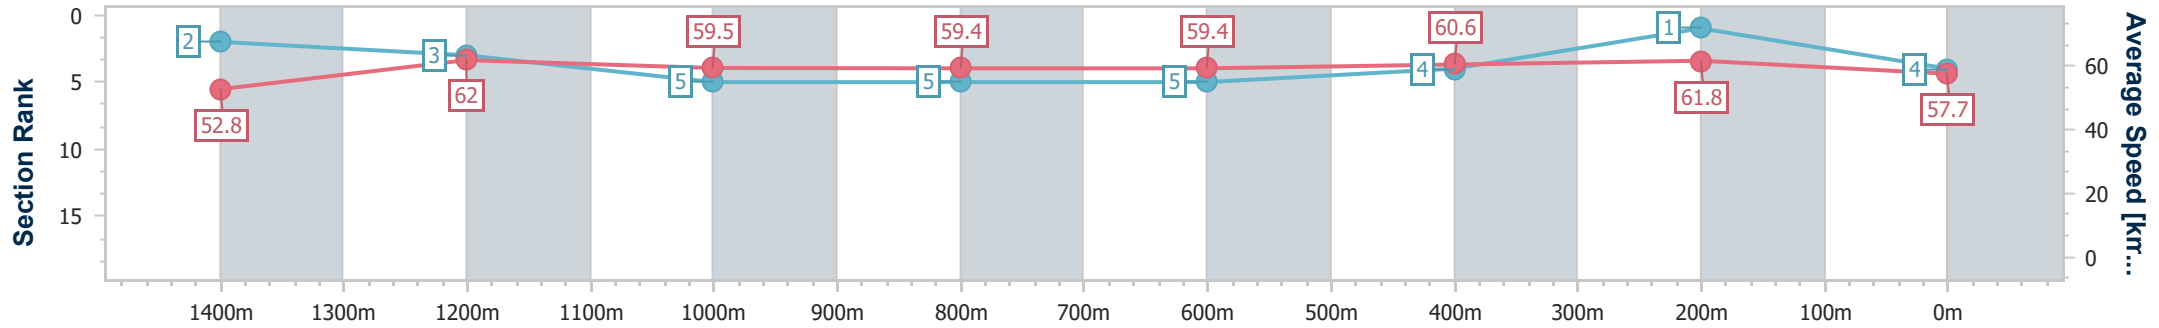

Sunshine Coast QLD Professional  
 Race 4: STANLEY RIVER THOROUGHBREDS RATINGS BAND 0  
 - 58 Handicap - 1600m

15 December 2023 - 19:39

Track Rating: Good 4, Weather: Fine, Rail Position: True

Section	Overall	1400m	1200m	1000m	800m	600m	400m	200m
Section Times	1:37.76 [4] (0:13.65)	1:24.11 [2] (0:11.66)	1:12.45 [3] (0:12.10)	1:00.35 [5] (0:12.19)	0:48.16 [5] (0:12.12)	0:36.04 [5] (0:11.93)	0:24.11 [4] (0:11.64)	0:12.47 [1] (0:12.47)
Average Speed [km/h]	52.8	62.0	59.5	59.4	59.4	60.6	61.8	57.7
Top Speed [km/h]	65.1	64.3	60.2	60.5	60.9	61.8	63.3	60.9
Avg. Dist. to Rail [m]	5.3	1.7	1.6	1.8	0.6	0.6	2.5	3.7
Avg. Stride Freq. [Hz]	2.2	2.3	2.2	2.2	2.2	2.2	2.3	2.2
Avg. Stride Length [m]	6.6	7.6	7.5	7.6	7.5	7.5	7.5	7.3