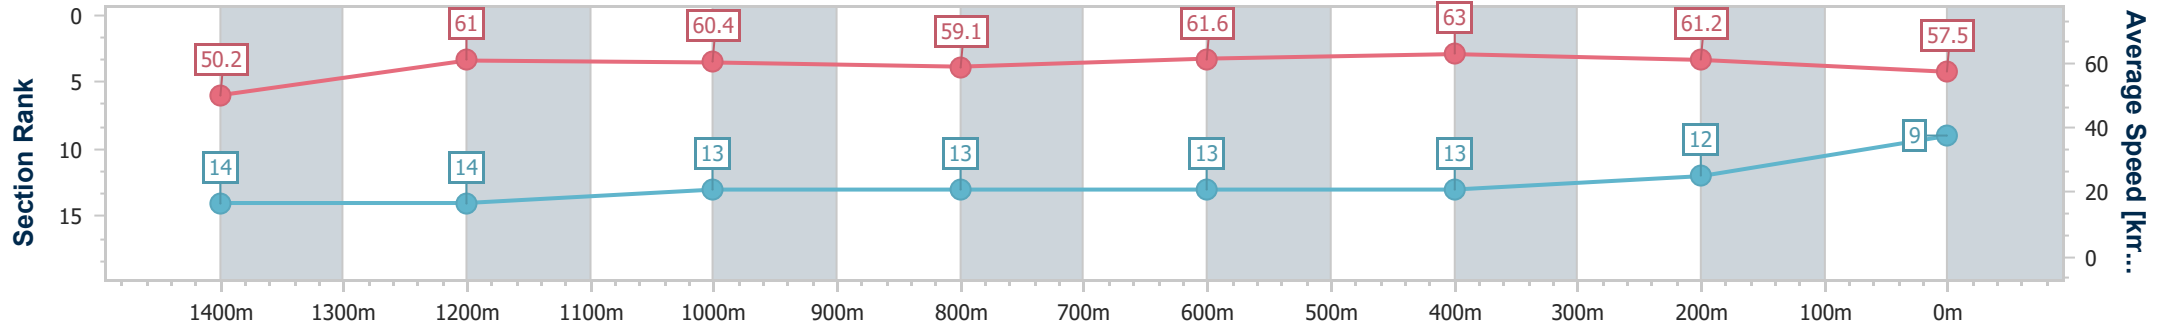

Sunshine Coast QLD Professional  
 Race 4: STANLEY RIVER THOROUGHBREDS RATINGS BAND 0  
 - 58 Handicap - 1600m  
 15 December 2023 - 19:39

Track Rating: Good 4, Weather: Fine, Rail Position: True

Section	Overall	1400m	1200m	1000m	800m	600m	400m	200m
Section Times	1:38.43 [8] (0:14.33)	1:24.10 [12] (0:11.71)	1:12.39 [11] (0:11.98)	1:00.41 [11] (0:12.26)	0:48.15 [11] (0:12.09)	0:36.06 [12] (0:11.86)	0:24.20 [11] (0:11.68)	0:12.52 [11] (0:12.52)
Average Speed [km/h]	50.5	61.8	60.4	58.9	60.3	61.2	61.8	57.5
Top Speed [km/h]	63.4	63.6	61.2	60.4	60.7	62.3	62.6	60.3
Avg. Dist. to Rail [m]	14.8	3.7	2.2	2.0	1.9	1.7	2.7	0.9
Avg. Stride Freq. [Hz]	2.2	2.3	2.3	2.2	2.3	2.3	2.3	2.2
Avg. Stride Length [m]	6.4	7.5	7.4	7.3	7.4	7.3	7.4	7.1

- [ ] Ranking at each section and finish
- .-.- No data available at this section
- NA No data available

Horse/Jockey Name	Brazen Impact
Final Rank	9
Fastest Section Time (Section)	0:11.71 (600m)
Top Speed [km/h] (Section)	64.3 (600m)
Race State	Finished

Sunshine Coast QLD Professional  
 Race 4: STANLEY RIVER THOROUGHBREDS RATINGS BAND 0  
 - 58 Handicap - 1600m  
 15 December 2023 - 19:39

Track Rating: Good 4, Weather: Fine, Rail Position: True

Section	Overall	1400m	1200m	1000m	800m	600m	400m	200m
Section Times	1:38.55 [9] (0:14.36)	1:24.19 [14] (0:11.92)	1:12.27 [14] (0:12.03)	1:00.24 [13] (0:12.31)	0:47.93 [13] (0:11.92)	0:36.01 [13] (0:11.71)	0:24.30 [13] (0:11.79)	0:12.51 [12] (0:12.51)
Average Speed [km/h]	50.2	61.0	60.4	59.1	61.6	63.0	61.2	57.5
Top Speed [km/h]	63.8	63.5	61.1	61.2	64.2	64.3	62.0	59.8
Avg. Dist. to Rail [m]	14.0	4.9	4.6	3.9	3.5	4.1	8.0	8.4
Avg. Stride Freq. [Hz]	2.1	2.3	2.2	2.2	2.3	2.3	2.3	2.2
Avg. Stride Length [m]	6.6	7.3	7.5	7.4	7.5	7.6	7.5	7.3