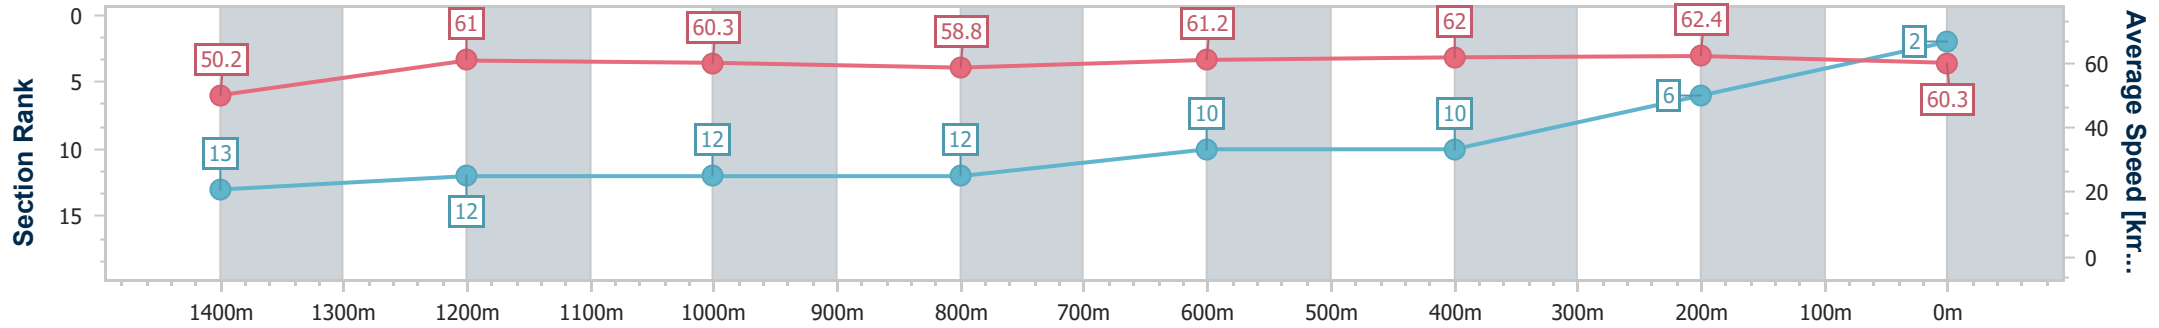

Horse/Jockey Name	Set Ablaze
Final Rank	2
Fastest Section Time (Section)	0:11.57 (400m)
Top Speed [km/h] (Section)	63.7 (Overall)
Race State	Finished

Sunshine Coast QLD Professional
Race 4: STANLEY RIVER THOROUGHBREDS RATINGS BAND 0
- 58 Handicap - 1600m

15 December 2023 - 19:39

Track Rating: Good 4, Weather: Fine, Rail Position: True

Section	Overall	1400m	1200m	1000m	800m	600m	400m	200m
Section Times	1:37.54 [2] (0:14.35)	1:23.19 [13] (0:11.82)	1:11.37 [12] (0:12.00)	0:59.37 [12] (0:12.23)	0:47.14 [12] (0:11.83)	0:35.31 [10] (0:11.78)	0:23.53 [10] (0:11.57)	0:11.96 [6] (0:11.96)
Average Speed [km/h]	50.2	61.0	60.3	58.8	61.2	62.0	62.4	60.3
Top Speed [km/h]	63.7	63.1	61.5	61.2	62.6	63.2	62.7	61.7
Avg. Dist. to Rail [m]	8.8	2.2	1.6	1.6	0.8	2.2	7.2	8.6
Avg. Stride Freq. [Hz]	2.3	2.3	2.3	2.2	2.3	2.3	2.3	2.3
Avg. Stride Length [m]	6.1	7.3	7.4	7.3	7.4	7.5	7.5	7.3

- [ ] Ranking at each section and finish
- -.-.-.- No data available at this section
- NA No data available