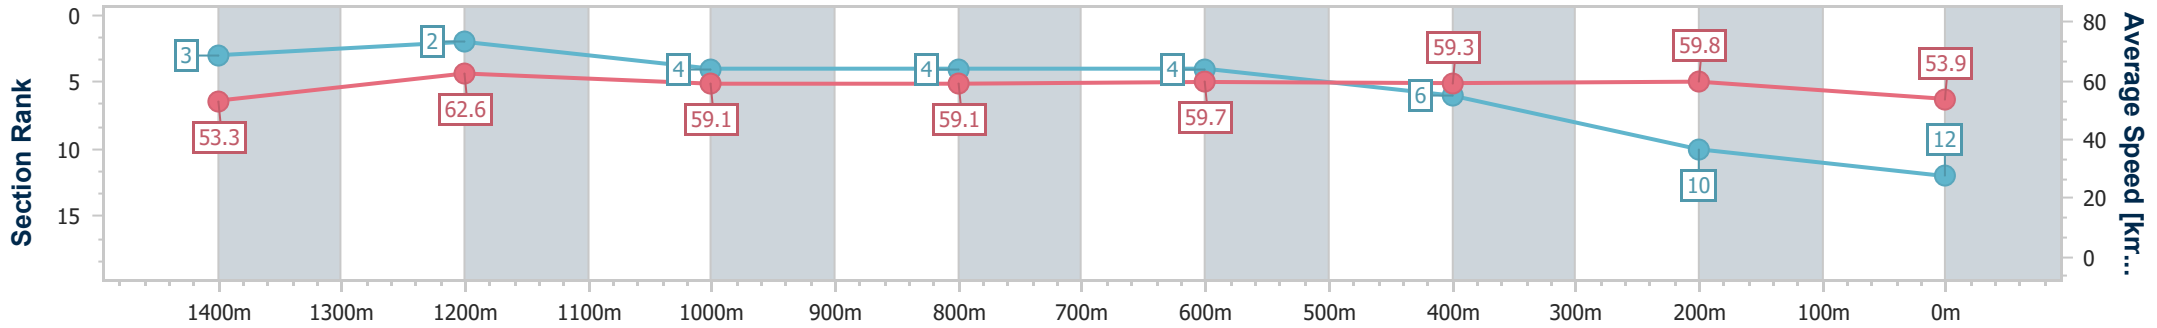

Sunshine Coast QLD Professional  
 Race 4: STANLEY RIVER THOROUGHBREDS RATINGS BAND 0  
 - 58 Handicap - 1600m  
 15 December 2023 - 19:39

Track Rating: Good 4, Weather: Fine, Rail Position: True

Section	Overall	1400m	1200m	1000m	800m	600m	400m	200m
Section Times	1:39.11 [11] (0:13.51)	1:25.60 [1] (0:11.36)	1:14.24 [1] (0:12.02)	1:02.22 [1] (0:11.94)	0:50.28 [1] (0:12.22)	0:38.06 [1] (0:12.36)	0:25.70 [2] (0:12.11)	0:13.59 [5] (0:13.59)
Average Speed [km/h]	53.3	63.5	60.0	60.4	59.7	58.9	59.4	53.1
Top Speed [km/h]	66.3	65.3	62.0	60.8	60.1	59.6	60.7	56.7
Avg. Dist. to Rail [m]	10.1	2.3	1.8	1.1	1.7	2.2	4.0	3.8
Avg. Stride Freq. [Hz]	2.2	2.3	2.2	2.2	2.2	2.2	2.2	2.1
Avg. Stride Length [m]	6.8	7.7	7.6	7.5	7.5	7.4	7.3	6.9

- [ ] Ranking at each section and finish
- .-.- No data available at this section
- NA No data available

Horse/Jockey Name	Hell Of A Prince
Final Rank	12
Fastest Section Time (Section)	0:11.45 (1400m)
Top Speed [km/h] (Section)	70.8 (Overall)
Race State	Finished

Sunshine Coast QLD Professional  
Race 4: STANLEY RIVER THOROUGHBREDS RATINGS BAND 0  
- 58 Handicap - 1600m

15 December 2023 - 19:39

Track Rating: Good 4, Weather: Fine, Rail Position: True

Section	Overall	1400m	1200m	1000m	800m	600m	400m	200m
Section Times	1:39.21 [12] (0:13.67)	1:25.54 [3] (0:11.45)	1:14.09 [2] (0:12.21)	1:01.88 [4] (0:12.19)	0:49.69 [4] (0:12.10)	0:37.59 [4] (0:12.19)	0:25.40 [6] (0:12.07)	0:13.33 [10] (0:13.33)
Average Speed [km/h]	53.3	62.6	59.1	59.1	59.7	59.3	59.8	53.9
Top Speed [km/h]	70.8	66.9	60.9	60.1	60.6	60.5	60.6	58.6
Avg. Dist. to Rail [m]	6.7	1.5	0.3	0.8	0.8	0.7	3.3	4.7
Avg. Stride Freq. [Hz]	2.2	2.3	2.2	2.3	2.3	2.2	2.3	2.2
Avg. Stride Length [m]	6.3	7.6	7.3	7.3	7.4	7.4	7.3	6.9