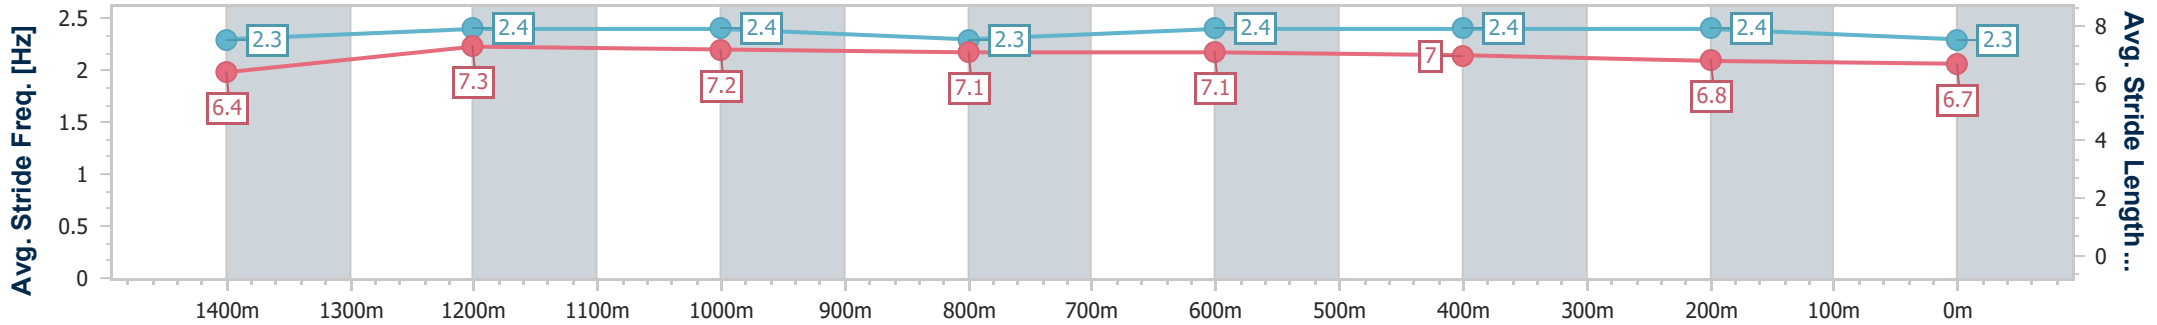

Sunshine Coast QLD Professional  
 Race 4: STANLEY RIVER THOROUGHBREDS RATINGS BAND 0  
 - 58 Handicap - 1600m  
 15 December 2023 - 19:39

Track Rating: Good 4, Weather: Fine, Rail Position: True

Section	Overall	1400m	1200m	1000m	800m	600m	400m	200m
Section Times	1:38.55 [9] (0:14.36)	1:24.19 [14] (0:11.92)	1:12.27 [14] (0:12.03)	1:00.24 [13] (0:12.31)	0:47.93 [13] (0:11.92)	0:36.01 [13] (0:11.71)	0:24.30 [13] (0:11.79)	0:12.51 [12] (0:12.51)
Average Speed [km/h]	50.2	61.0	60.4	59.1	61.6	63.0	61.2	57.5
Top Speed [km/h]	63.8	63.5	61.1	61.2	64.2	64.3	62.0	59.8
Avg. Dist. to Rail [m]	14.0	4.9	4.6	3.9	3.5	4.1	8.0	8.4
Avg. Stride Freq. [Hz]	2.1	2.3	2.2	2.2	2.3	2.3	2.3	2.2
Avg. Stride Length [m]	6.6	7.3	7.5	7.4	7.5	7.6	7.5	7.3

- [ ] Ranking at each section and finish
- .-.- No data available at this section
- NA No data available

Horse/Jockey Name	Freedom Avenue
Final Rank	10
Fastest Section Time (Section)	0:11.53 (1400m)
Top Speed [km/h] (Section)	65.5 (Overall)
Race State	Finished

Sunshine Coast QLD Professional  
Race 4: STANLEY RIVER THOROUGHBREDS RATINGS BAND 0  
- 58 Handicap - 1600m

15 December 2023 - 19:39

Track Rating: Good 4, Weather: Fine, Rail Position: True

Section	Overall	1400m	1200m	1000m	800m	600m	400m	200m
Section Times	1:38.78 [10] (0:13.78)	1:25.00 [4] (0:11.53)	1:13.47 [4] (0:11.82)	1:01.65 [3] (0:12.16)	0:49.49 [3] (0:12.13)	0:37.36 [3] (0:12.14)	0:25.22 [3] (0:12.18)	0:13.04 [8] (0:13.04)
Average Speed [km/h]	52.3	62.4	60.9	59.4	59.9	59.4	59.2	55.2
Top Speed [km/h]	65.5	65.4	62.0	60.2	61.0	60.4	60.0	58.0
Avg. Dist. to Rail [m]	5.7	1.4	1.2	1.2	1.1	0.7	3.2	4.4
Avg. Stride Freq. [Hz]	2.3	2.4	2.4	2.3	2.4	2.4	2.4	2.3
Avg. Stride Length [m]	6.4	7.3	7.2	7.1	7.1	7.0	6.8	6.7