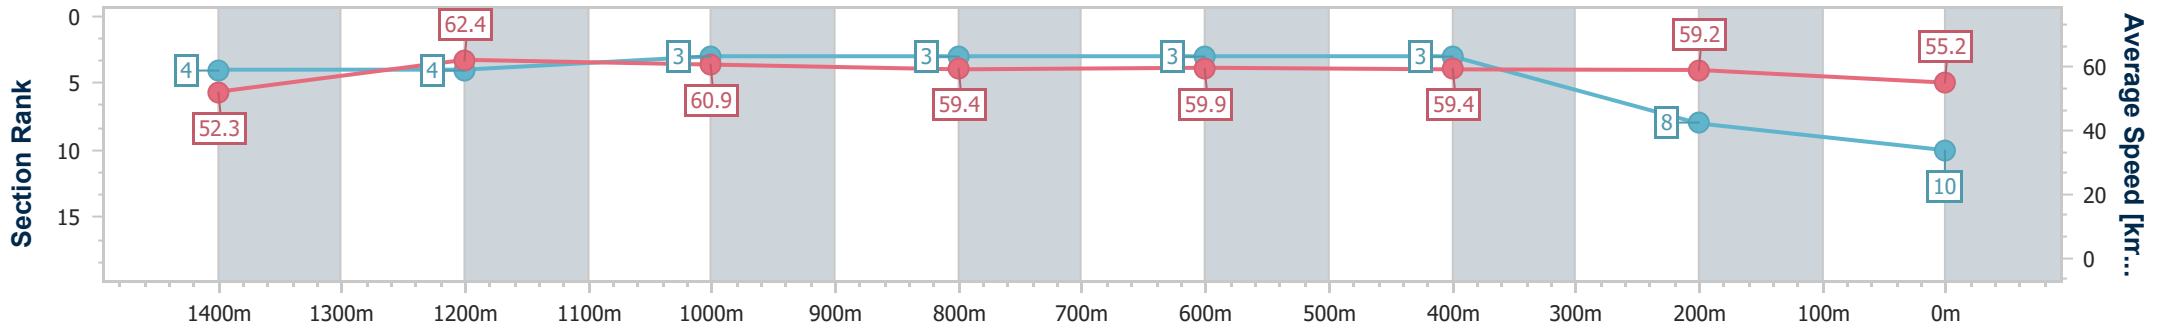

Sunshine Coast QLD Professional  
 Race 4: STANLEY RIVER THOROUGHBREDS RATINGS BAND 0  
 - 58 Handicap - 1600m  
 15 December 2023 - 19:39

Track Rating: Good 4, Weather: Fine, Rail Position: True

Section	Overall	1400m	1200m	1000m	800m	600m	400m	200m
Section Times	1:38.55 [9] (0:14.36)	1:24.19 [14] (0:11.92)	1:12.27 [14] (0:12.03)	1:00.24 [13] (0:12.31)	0:47.93 [13] (0:11.92)	0:36.01 [13] (0:11.71)	0:24.30 [13] (0:11.79)	0:12.51 [12] (0:12.51)
Average Speed [km/h]	50.2	61.0	60.4	59.1	61.6	63.0	61.2	57.5
Top Speed [km/h]	63.8	63.5	61.1	61.2	64.2	64.3	62.0	59.8
Avg. Dist. to Rail [m]	14.0	4.9	4.6	3.9	3.5	4.1	8.0	8.4
Avg. Stride Freq. [Hz]	2.1	2.3	2.2	2.2	2.3	2.3	2.3	2.2
Avg. Stride Length [m]	6.6	7.3	7.5	7.4	7.5	7.6	7.5	7.3

- [ ] Ranking at each section and finish
- .-.- No data available at this section
- NA No data available

Horse/Jockey Name	Freedom Avenue
Final Rank	10
Fastest Section Time (Section)	0:11.53 (1400m)
Top Speed [km/h] (Section)	65.5 (Overall)
Race State	Finished

Sunshine Coast QLD Professional  
Race 4: STANLEY RIVER THOROUGHBREDS RATINGS BAND 0  
- 58 Handicap - 1600m

15 December 2023 - 19:39

Track Rating: Good 4, Weather: Fine, Rail Position: True

Section	Overall	1400m	1200m	1000m	800m	600m	400m	200m
Section Times	1:38.78 [10] (0:13.78)	1:25.00 [4] (0:11.53)	1:13.47 [4] (0:11.82)	1:01.65 [3] (0:12.16)	0:49.49 [3] (0:12.13)	0:37.36 [3] (0:12.14)	0:25.22 [3] (0:12.18)	0:13.04 [8] (0:13.04)
Average Speed [km/h]	52.3	62.4	60.9	59.4	59.9	59.4	59.2	55.2
Top Speed [km/h]	65.5	65.4	62.0	60.2	61.0	60.4	60.0	58.0
Avg. Dist. to Rail [m]	5.7	1.4	1.2	1.2	1.1	0.7	3.2	4.4
Avg. Stride Freq. [Hz]	2.3	2.4	2.4	2.3	2.4	2.4	2.4	2.3
Avg. Stride Length [m]	6.4	7.3	7.2	7.1	7.1	7.0	6.8	6.7