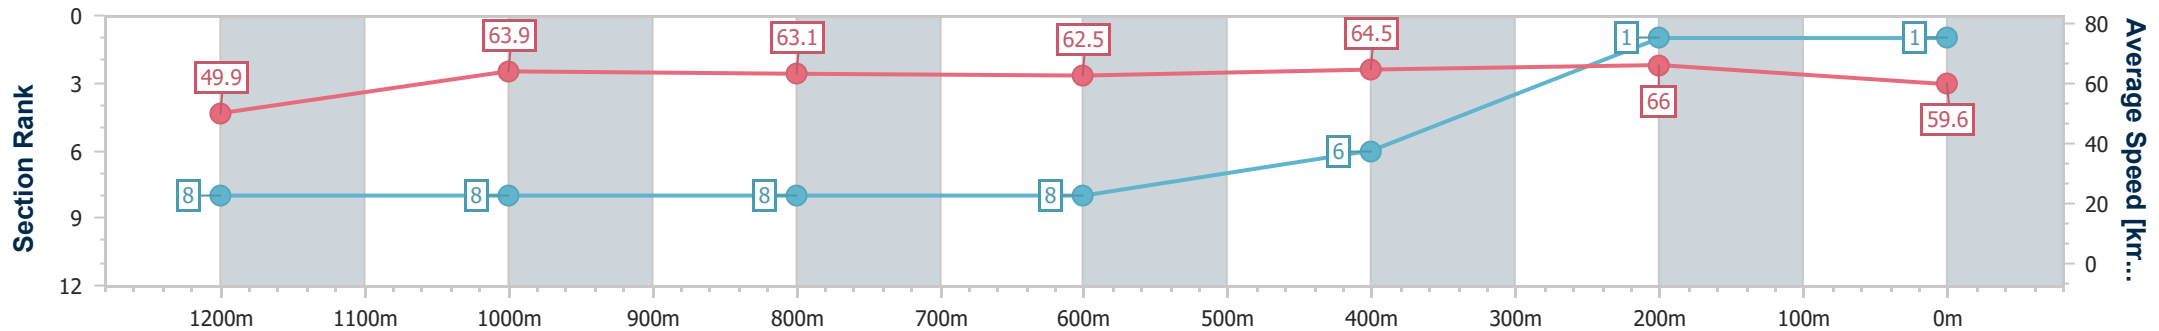

Eagle Farm QLD Professional
Race 9: ASCOT GREEN LOUGH NEAGH STAKES - LISTED - 1400m

16 December 2023 - 17:08

Track Rating: Soft 6, Weather: Fine, Rail Position: +2m Entire

BRISBANE RACING CLUB

Section	Overall	1200m	1000m	800m	600m	400m	200m
Section Times	1:23.13 [1] (0:14.44)	1:08.69 [8] (0:11.32)	0:57.37 [8] (0:11.55)	0:45.82 [8] (0:11.56)	0:34.26 [8] (0:11.24)	0:23.02 [6] (0:10.92)	0:12.10 [1] (0:12.10)
Average Speed [km/h]	49.9	63.9	63.1	62.5	64.5	66.0	59.6
Top Speed [km/h]	63.9	66.0	64.2	64.2	66.9	68.0	63.0
Avg. Dist. to Rail [m]	3.7	3.3	2.3	0.9	2.2	7.0	6.3
Avg. Stride Freq. [Hz]	2.2	2.3	2.3	2.3	2.4	2.4	2.3
Avg. Stride Length [m]	6.4	7.7	7.7	7.7	7.4	7.6	7.2

- [] Ranking at each section and finish
- .-.- No data available at this section
- NA No data available

Horse/Jockey Name	Eleven Eleven
Final Rank	2
Fastest Section Time (Section)	0:11.32 (1200m)
Top Speed [km/h] (Section)	66.6 (400m)
Race State	Finished