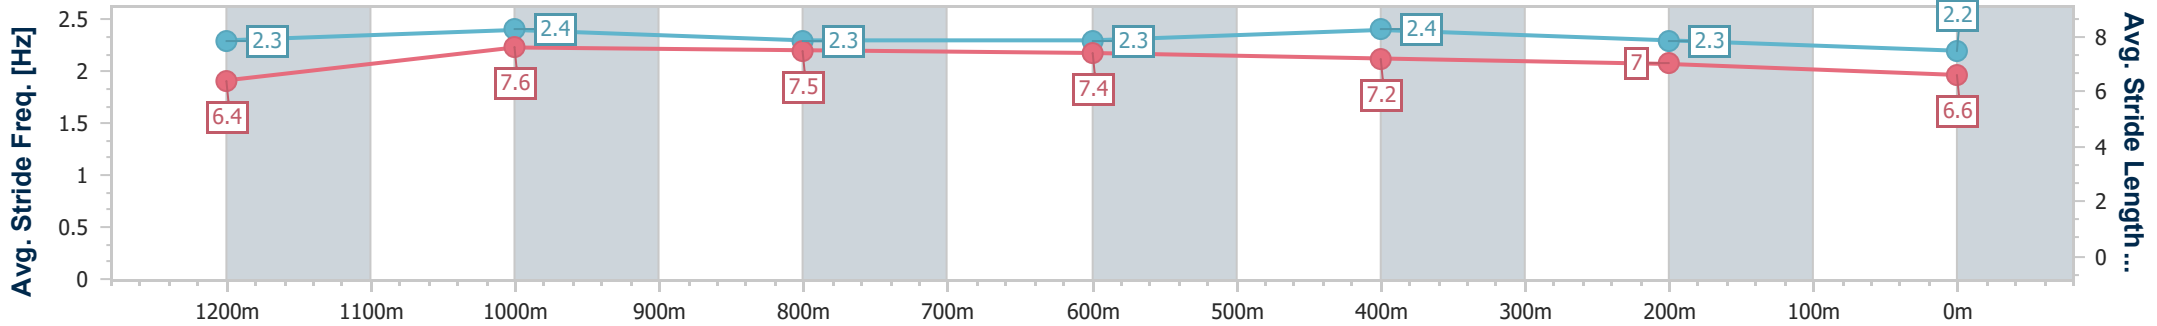

Eagle Farm QLD Professional
Race 9: ASCOT GREEN LOUGH NEAGH STAKES - LISTED - 1400m

16 December 2023 - 17:08

Track Rating: Soft 6, Weather: Fine, Rail Position: +2m Entire

BRISBANE RACING CLUB

Section	Overall	1200m	1000m	800m	600m	400m	200m
Section Times	1:25.15 [9] (0:14.22)	1:10.93 [6] (0:10.99)	0:59.94 [4] (0:11.48)	0:48.46 [4] (0:11.61)	0:36.85 [4] (0:11.62)	0:25.23 [4] (0:11.96)	0:13.27 [8]
Average Speed [km/h]	50.9	65.7	63.2	62.1	62.4	60.2	54.3
Top Speed [km/h]	66.4	67.4	63.8	63.3	62.7	61.8	57.4
Avg. Dist. to Rail [m]	6.9	4.2	2.1	0.6	1.2	5.1	4.9
Avg. Stride Freq. [Hz]	2.1	2.3	2.3	2.2	2.3	2.3	2.2
Avg. Stride Length [m]	6.7	7.8	7.8	7.7	7.5	7.3	6.9

- [] Ranking at each section and finish
- .-.- No data available at this section
- NA No data available

Horse/Jockey Name	Military Expert
Final Rank	10
Fastest Section Time (Section)	0:11.07 (1200m)
Top Speed [km/h] (Section)	67.9 (Overall)
Race State	Finished

Eagle Farm QLD Professional
 Race 9: ASCOT GREEN LOUGH NEAGH STAKES - LISTED - 1400m
 16 December 2023 - 17:08
 Track Rating: Soft 6, Weather: Fine, Rail Position: +2m Entire

BRISBANE RACING CLUB

Section	Overall	1200m	1000m	800m	600m	400m	200m
Section Times	1:25.16 [10] (0:13.69)	1:11.47 [1] (0:11.07)	1:00.40 [1] (0:11.48)	0:48.92 [1] (0:11.68)	0:37.24 [1] (0:11.71)	0:25.53 [1] (0:12.11)	0:13.42 [6] (0:13.42)
Average Speed [km/h]	52.7	65.3	62.8	61.7	61.6	59.4	53.6
Top Speed [km/h]	67.9	66.7	64.9	62.3	62.3	61.4	56.3
Avg. Dist. to Rail [m]	5.6	2.1	0.6	0.2	0.6	2.8	3.3
Avg. Stride Freq. [Hz]	2.3	2.4	2.3	2.3	2.4	2.3	2.2
Avg. Stride Length [m]	6.4	7.6	7.5	7.4	7.2	7.0	6.6

- [] Ranking at each section and finish
- .-.- No data available at this section
- NA No data available