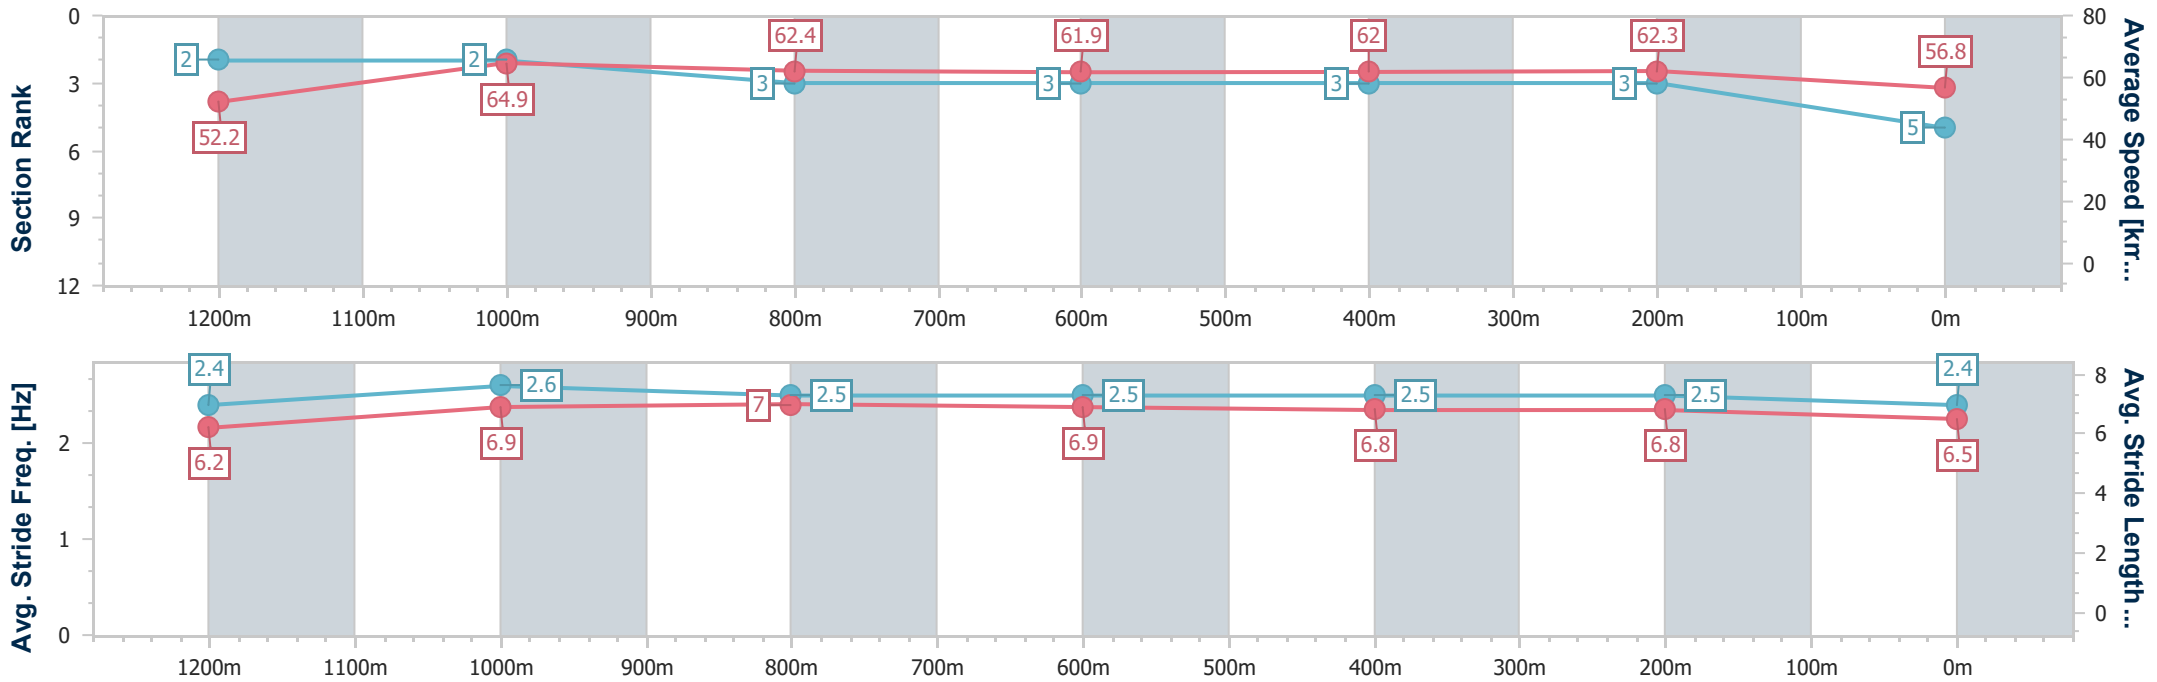

Eagle Farm QLD Professional
Race 9: ASCOT GREEN LOUGH NEAGH STAKES - LISTED - 1400m

16 December 2023 - 17:08

Track Rating: Soft 6, Weather: Fine, Rail Position: +2m Entire

BRISBANE RACING CLUB

Section	Overall	1200m	1000m	800m	600m	400m	200m
Section Times	1:24.14 [5] (0:13.83)	1:10.31 [2] (0:11.13)	0:59.18 [2] (0:11.61)	0:47.57 [3] (0:11.69)	0:35.88 [3] (0:11.63)	0:24.25 [3] (0:11.58)	0:12.67 [3] (0:12.67)
Average Speed [km/h]	52.2	64.9	62.4	61.9	62.0	62.3	56.8
Top Speed [km/h]	66.3	66.2	63.7	62.5	62.7	63.6	59.3
Avg. Dist. to Rail [m]	4.3	2.4	1.3	0.8	0.9	1.2	0.6
Avg. Stride Freq. [Hz]	2.4	2.6	2.5	2.5	2.5	2.5	2.4
Avg. Stride Length [m]	6.2	6.9	7.0	6.9	6.8	6.8	6.5

- [] Ranking at each section and finish
- .-.- No data available at this section
- NA No data available

Horse/Jockey Name	Alburq
Final Rank	6
Fastest Section Time (Section)	0:11.29 (1200m)
Top Speed [km/h] (Section)	65.1 (1200m)
Race State	Finished