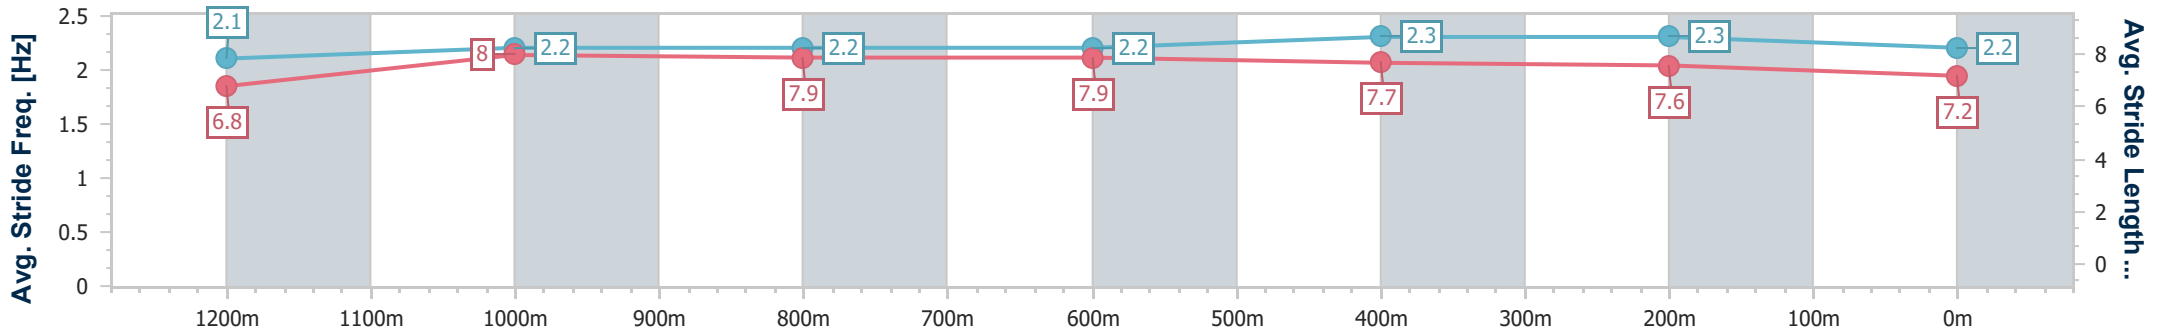

Horse/Jockey Name	Eleven Eleven
Final Rank	2
Fastest Section Time (Section)	0:11.32 (1200m)
Top Speed [km/h] (Section)	66.6 (400m)
Race State	Finished

Eagle Farm QLD Professional
Race 9: ASCOT GREEN LOUGH NEAGH STAKES - LISTED - 1400m
16 December 2023 - 17:08
Track Rating: Soft 6, Weather: Fine, Rail Position: +2m Entire

BRISBANE
RACING CLUB

Section	Overall	1200m	1000m	800m	600m	400m	200m
Section Times	1:23.88 [2] (0:14.17)	1:09.71 [5] (0:11.32)	0:58.39 [6] (0:11.54)	0:46.85 [6] (0:11.56)	0:35.29 [6] (0:11.33)	0:23.96 [5] (0:11.41)	0:12.55 [2] (0:12.55)
Average Speed [km/h]	51.1	63.5	63.1	62.5	64.2	63.1	57.2
Top Speed [km/h]	64.0	65.5	63.6	64.1	66.5	66.6	59.1
Avg. Dist. to Rail [m]	3.0	3.2	1.9	0.9	2.1	4.8	5.9
Avg. Stride Freq. [Hz]	2.1	2.2	2.2	2.2	2.3	2.3	2.2
Avg. Stride Length [m]	6.8	8.0	7.9	7.9	7.7	7.6	7.2

- [ ] Ranking at each section and finish
- -.-.- No data available at this section
- NA No data available