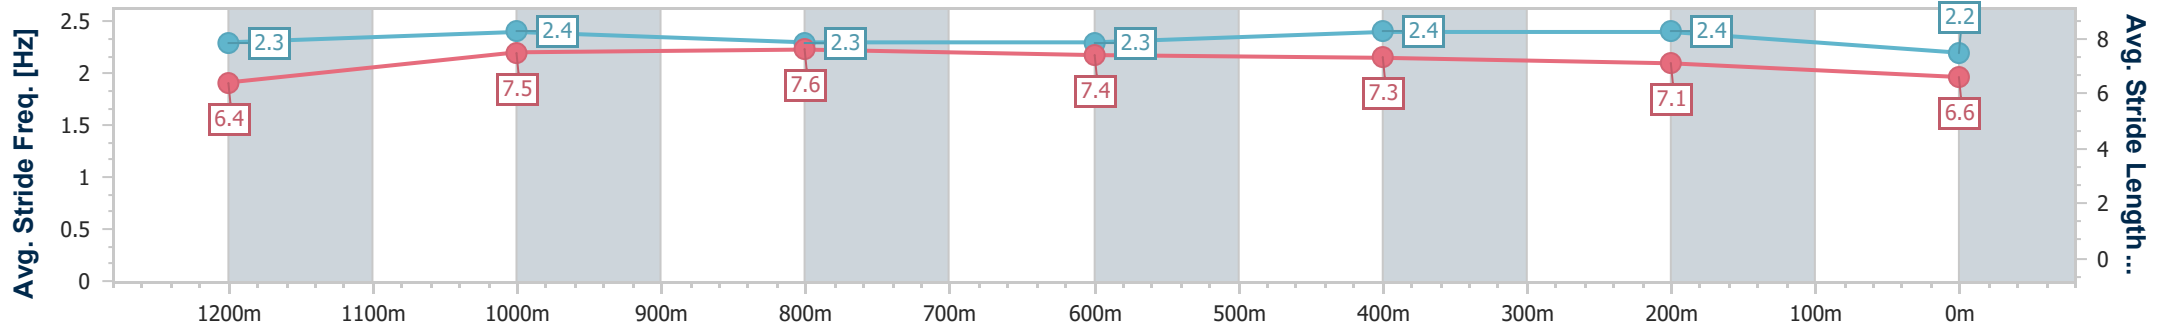

- [] Ranking at each section and finish
- .-.- No data available at this section
- NA No data available

Horse/Jockey Name	Scallopini
Final Rank	7
Fastest Section Time (Section)	0:10.97 (1200m)
Top Speed [km/h] (Section)	67.7 (1200m)
Race State	Finished

Eagle Farm QLD Professional
 Race 9: ASCOT GREEN LOUGH NEAGH STAKES - LISTED - 1400m
 16 December 2023 - 17:08
 Track Rating: Soft 6, Weather: Fine, Rail Position: +2m Entire

BRISBANE
 RACING CLUB

Section	Overall	1200m	1000m	800m	600m	400m	200m
Section Times	1:24.85 [7] (0:14.04)	1:10.81 [3] (0:10.97)	0:59.84 [3] (0:11.38)	0:48.46 [2] (0:11.75)	0:36.71 [2] (0:11.61)	0:25.10 [2] (0:11.77)	0:13.33 [4] (0:13.33)
Average Speed [km/h]	51.5	65.6	63.6	61.3	62.1	61.2	54.0
Top Speed [km/h]	66.8	67.7	64.6	62.3	63.1	62.5	58.7
Avg. Dist. to Rail [m]	6.6	2.0	0.6	0.4	0.4	2.7	3.1
Avg. Stride Freq. [Hz]	2.3	2.4	2.3	2.3	2.4	2.4	2.2
Avg. Stride Length [m]	6.4	7.5	7.6	7.4	7.3	7.1	6.6