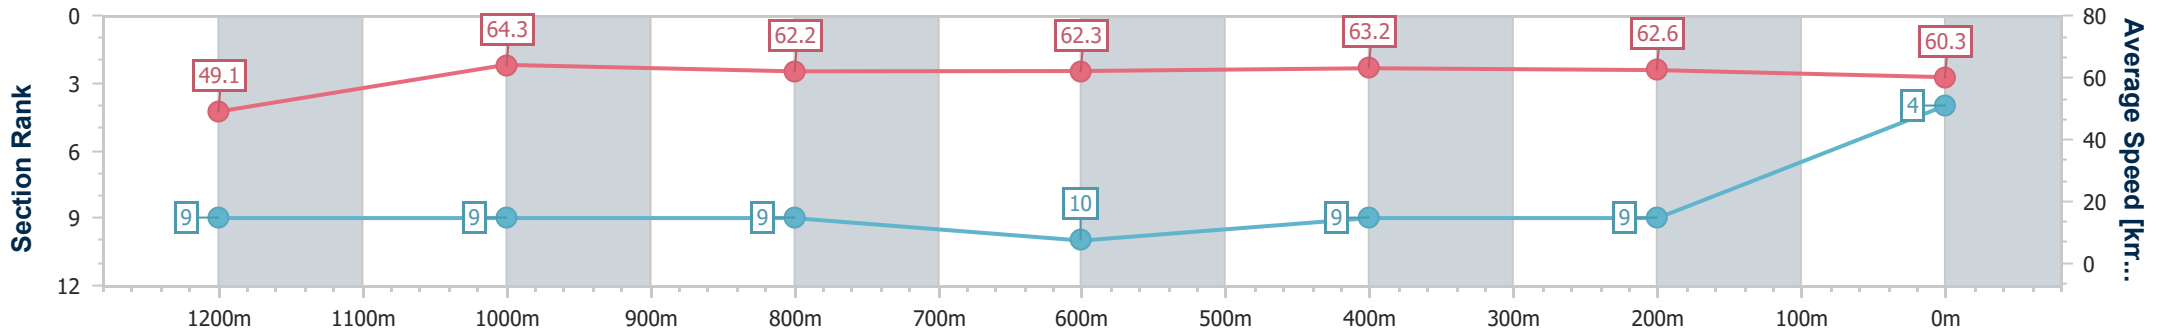

Horse/Jockey Name	Zoushack
Final Rank	4
Fastest Section Time (Section)	0:11.21 (1200m)
Top Speed [km/h] (Section)	66.0 (1200m)
Race State	Finished

Eagle Farm QLD Professional
Race 9: ASCOT GREEN LOUGH NEAGH STAKES - LISTED - 1400m
16 December 2023 - 17:08
Track Rating: Soft 6, Weather: Fine, Rail Position: +2m Entire

BRISBANE
RACING CLUB

Section	Overall	1200m	1000m	800m	600m	400m	200m
Section Times	1:24.09 [4] (0:14.71)	1:09.38 [9] (0:11.21)	0:58.17 [9] (0:11.71)	0:46.46 [9] (0:11.56)	0:34.90 [10] (0:11.44)	0:23.46 [9] (0:11.50)	0:11.96 [9] (0:11.96)
Average Speed [km/h]	49.1	64.3	62.2	62.3	63.2	62.6	60.3
Top Speed [km/h]	64.2	66.0	63.0	63.8	64.4	63.3	60.8
Avg. Dist. to Rail [m]	4.7	3.8	2.4	0.6	1.5	6.1	7.8
Avg. Stride Freq. [Hz]	2.2	2.4	2.4	2.3	2.4	2.4	2.3
Avg. Stride Length [m]	6.3	7.6	7.3	7.4	7.4	7.3	7.0

- [ ] Ranking at each section and finish
- -.-.- No data available at this section
- NA No data available