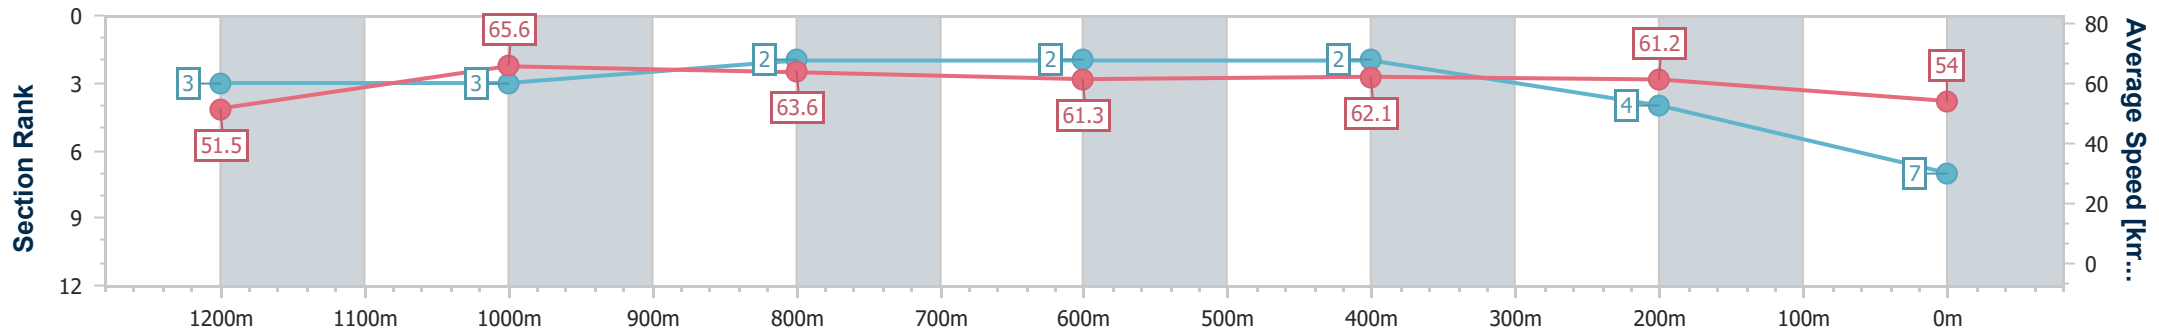

- [] Ranking at each section and finish
- .-.- No data available at this section
- NA No data available

Horse/Jockey Name	Scallopini
Final Rank	7
Fastest Section Time (Section)	0:10.97 (1200m)
Top Speed [km/h] (Section)	67.7 (1200m)
Race State	Finished

Eagle Farm QLD Professional
 Race 9: ASCOT GREEN LOUGH NEAGH STAKES - LISTED - 1400m
 16 December 2023 - 17:08
 Track Rating: Soft 6, Weather: Fine, Rail Position: +2m Entire

BRISBANE
 RACING CLUB

Section	Overall	1200m	1000m	800m	600m	400m	200m
Section Times	1:24.85 [7] (0:14.04)	1:10.81 [3] (0:10.97)	0:59.84 [3] (0:11.38)	0:48.46 [2] (0:11.75)	0:36.71 [2] (0:11.61)	0:25.10 [2] (0:11.77)	0:13.33 [4] (0:13.33)
Average Speed [km/h]	51.5	65.6	63.6	61.3	62.1	61.2	54.0
Top Speed [km/h]	66.8	67.7	64.6	62.3	63.1	62.5	58.7
Avg. Dist. to Rail [m]	6.6	2.0	0.6	0.4	0.4	2.7	3.1
Avg. Stride Freq. [Hz]	2.3	2.4	2.3	2.3	2.4	2.4	2.2
Avg. Stride Length [m]	6.4	7.5	7.6	7.4	7.3	7.1	6.6