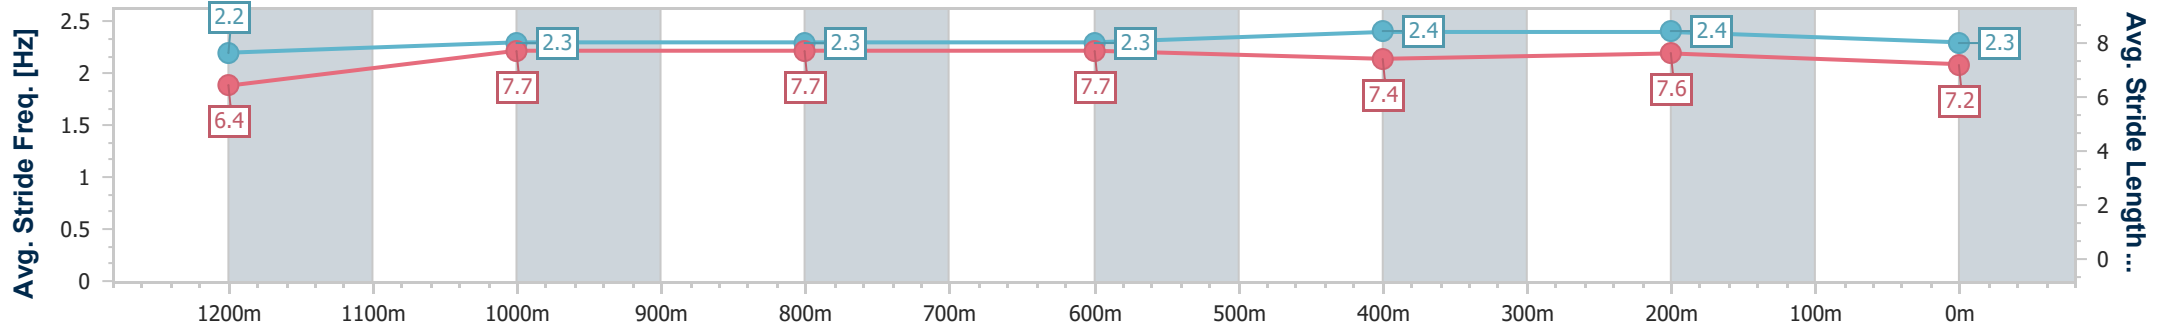

Eagle Farm QLD Professional
Race 9: ASCOT GREEN LOUGH NEAGH STAKES - LISTED - 1400m

16 December 2023 - 17:08

Track Rating: Soft 6, Weather: Fine, Rail Position: +2m Entire

BRISBANE RACING CLUB

Section	Overall	1200m	1000m	800m	600m	400m	200m
Section Times	1:23.13 [1] (0:14.44)	1:08.69 [8] (0:11.32)	0:57.37 [8] (0:11.55)	0:45.82 [8] (0:11.56)	0:34.26 [8] (0:11.24)	0:23.02 [6] (0:10.92)	0:12.10 [1] (0:12.10)
Average Speed [km/h]	49.9	63.9	63.1	62.5	64.5	66.0	59.6
Top Speed [km/h]	63.9	66.0	64.2	64.2	66.9	68.0	63.0
Avg. Dist. to Rail [m]	3.7	3.3	2.3	0.9	2.2	7.0	6.3
Avg. Stride Freq. [Hz]	2.2	2.3	2.3	2.3	2.4	2.4	2.3
Avg. Stride Length [m]	6.4	7.7	7.7	7.7	7.4	7.6	7.2