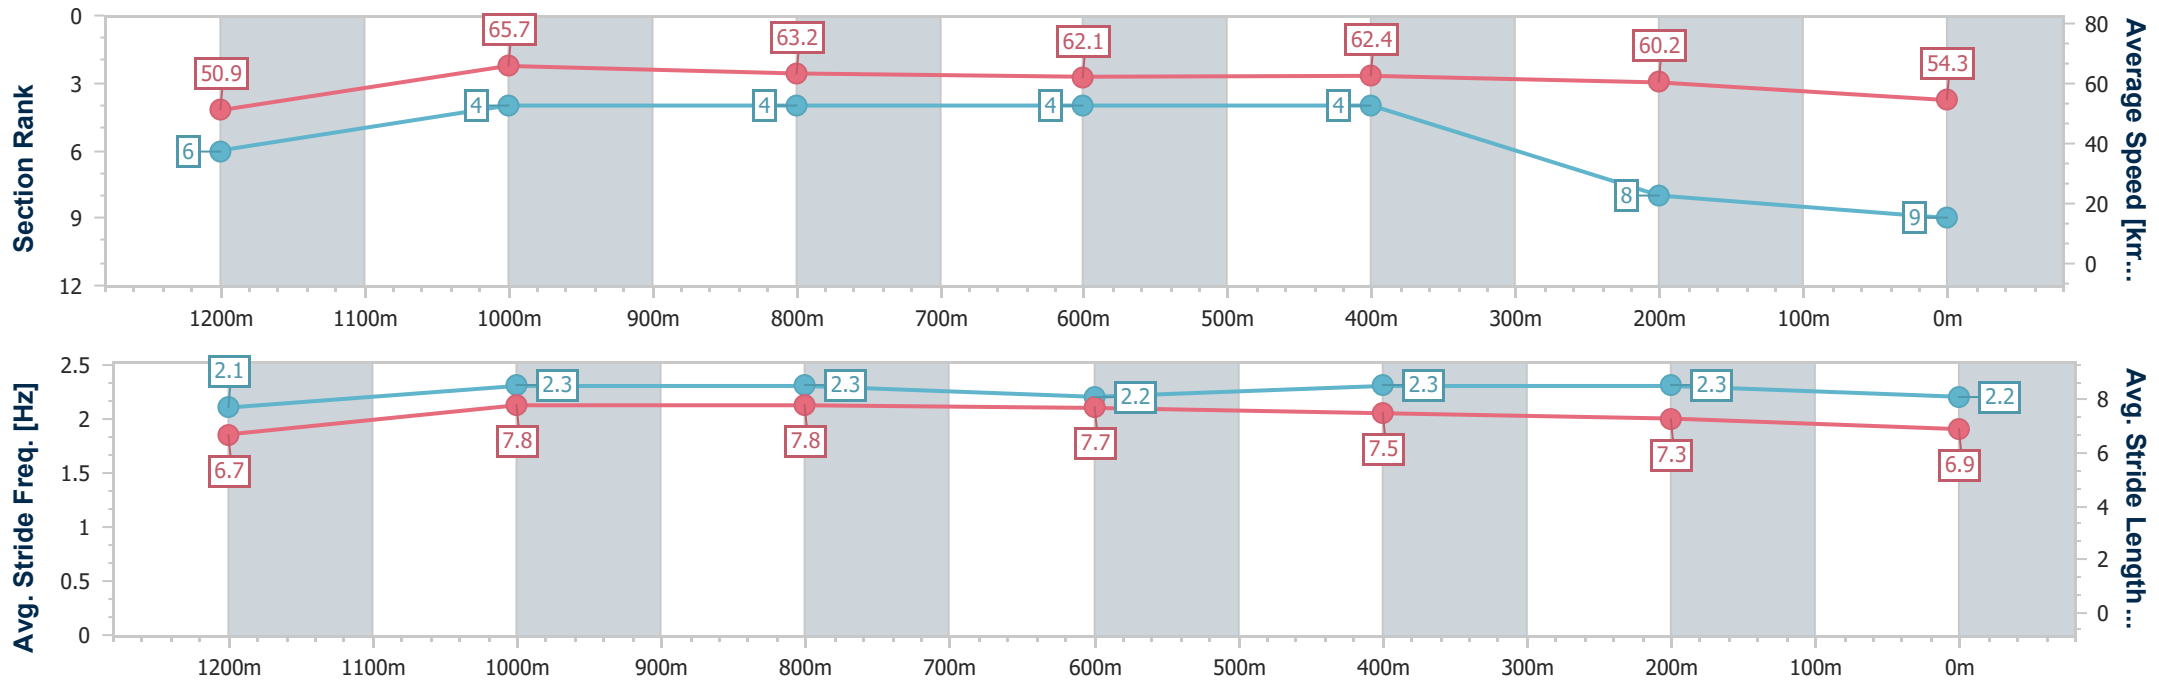

- [] Ranking at each section and finish
- .-.- No data available at this section
- NA No data available

Horse/Jockey Name	Vinco
Final Rank	9
Fastest Section Time (Section)	0:10.99 (1200m)
Top Speed [km/h] (Section)	67.4 (1200m)
Race State	Finished

Eagle Farm QLD Professional
Race 9: ASCOT GREEN LOUGH NEAGH STAKES - LISTED - 1400m

16 December 2023 - 17:08

Track Rating: Soft 6, Weather: Fine, Rail Position: +2m Entire

BRISBANE RACING CLUB

Section	Overall	1200m	1000m	800m	600m	400m	200m
Section Times	1:25.15 [9] (0:14.22)	1:10.93 [6] (0:10.99)	0:59.94 [4] (0:11.48)	0:48.46 [4] (0:11.61)	0:36.85 [4] (0:11.62)	0:25.23 [4] (0:11.96)	0:13.27 [8]
Average Speed [km/h]	50.9	65.7	63.2	62.1	62.4	60.2	54.3
Top Speed [km/h]	66.4	67.4	63.8	63.3	62.7	61.8	57.4
Avg. Dist. to Rail [m]	6.9	4.2	2.1	0.6	1.2	5.1	4.9
Avg. Stride Freq. [Hz]	2.1	2.3	2.3	2.2	2.3	2.3	2.2
Avg. Stride Length [m]	6.7	7.8	7.8	7.7	7.5	7.3	6.9

- [] Ranking at each section and finish
- .-.- No data available at this section
- NA No data available

Horse/Jockey Name	Military Expert
Final Rank	10
Fastest Section Time (Section)	0:11.07 (1200m)
Top Speed [km/h] (Section)	67.9 (Overall)
Race State	Finished