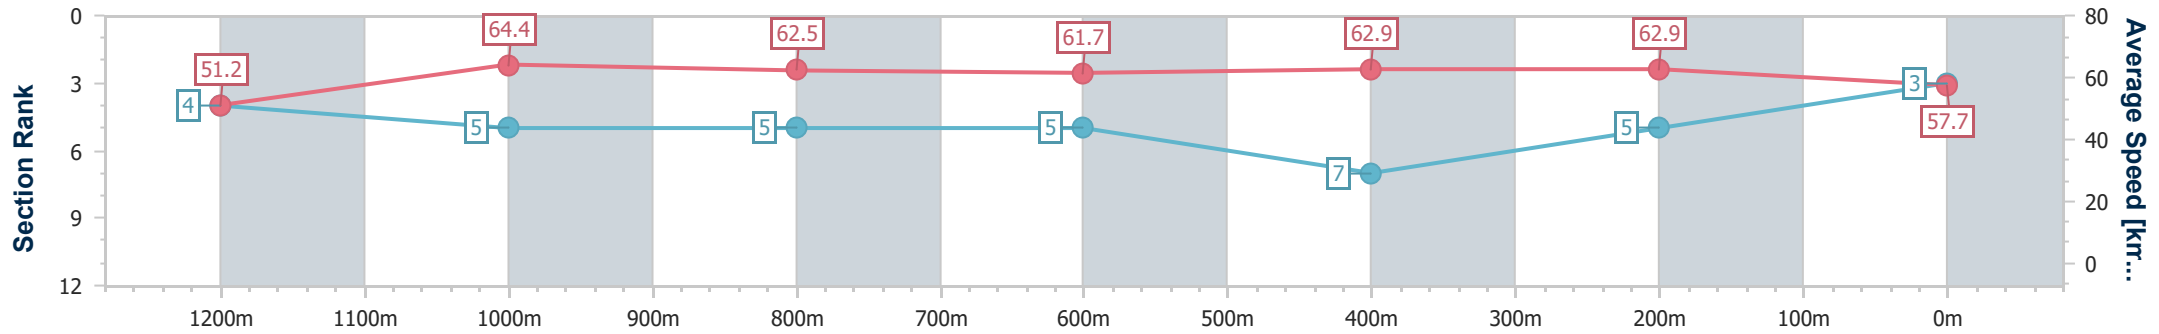

Horse/Jockey Name	Irish Songs
Final Rank	3
Fastest Section Time (Section)	0:11.21 (1200m)
Top Speed [km/h] (Section)	65.6 (1200m)
Race State	Finished

Eagle Farm QLD Professional
Race 9: ASCOT GREEN LOUGH NEAGH STAKES - LISTED - 1400m
16 December 2023 - 17:08
Track Rating: Soft 6, Weather: Fine, Rail Position: +2m Entire

BRISBANE
RACING CLUB

Section	Overall	1200m	1000m	800m	600m	400m	200m
Section Times	1:24.01 [3] (0:14.05)	1:09.96 [4] (0:11.21)	0:58.75 [5] (0:11.59)	0:47.16 [5] (0:11.73)	0:35.43 [5] (0:11.55)	0:23.88 [7] (0:11.44)	0:12.44 [5] (0:12.44)
Average Speed [km/h]	51.2	64.4	62.5	61.7	62.9	62.9	57.7
Top Speed [km/h]	65.3	65.6	63.7	63.1	64.1	65.2	60.1
Avg. Dist. to Rail [m]	1.4	1.9	1.6	0.6	2.1	3.8	2.6
Avg. Stride Freq. [Hz]	2.3	2.3	2.3	2.3	2.3	2.4	2.3
Avg. Stride Length [m]	6.4	7.8	7.6	7.5	7.4	7.4	7.0

- [ ] Ranking at each section and finish
- -.-.- No data available at this section
- NA No data available