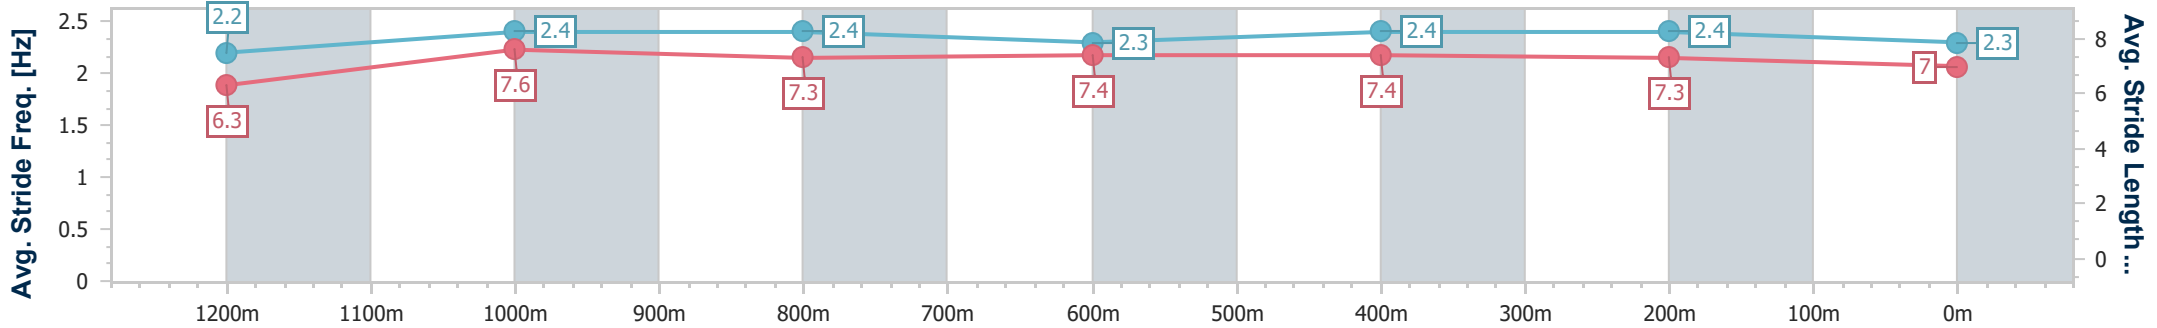

Horse/Jockey Name	Zoushack
Final Rank	4
Fastest Section Time (Section)	0:11.21 (1200m)
Top Speed [km/h] (Section)	66.0 (1200m)
Race State	Finished

Eagle Farm QLD Professional
Race 9: ASCOT GREEN LOUGH NEAGH STAKES - LISTED - 1400m
16 December 2023 - 17:08
Track Rating: Soft 6, Weather: Fine, Rail Position: +2m Entire

BRISBANE
RACING CLUB

Section	Overall	1200m	1000m	800m	600m	400m	200m
Section Times	1:24.09 [4] (0:14.71)	1:09.38 [9] (0:11.21)	0:58.17 [9] (0:11.71)	0:46.46 [9] (0:11.56)	0:34.90 [10] (0:11.44)	0:23.46 [9] (0:11.50)	0:11.96 [9] (0:11.96)
Average Speed [km/h]	49.1	64.3	62.2	62.3	63.2	62.6	60.3
Top Speed [km/h]	64.2	66.0	63.0	63.8	64.4	63.3	60.8
Avg. Dist. to Rail [m]	4.7	3.8	2.4	0.6	1.5	6.1	7.8
Avg. Stride Freq. [Hz]	2.2	2.4	2.4	2.3	2.4	2.4	2.3
Avg. Stride Length [m]	6.3	7.6	7.3	7.4	7.4	7.3	7.0

- [ ] Ranking at each section and finish
- -.-.- No data available at this section
- NA No data available