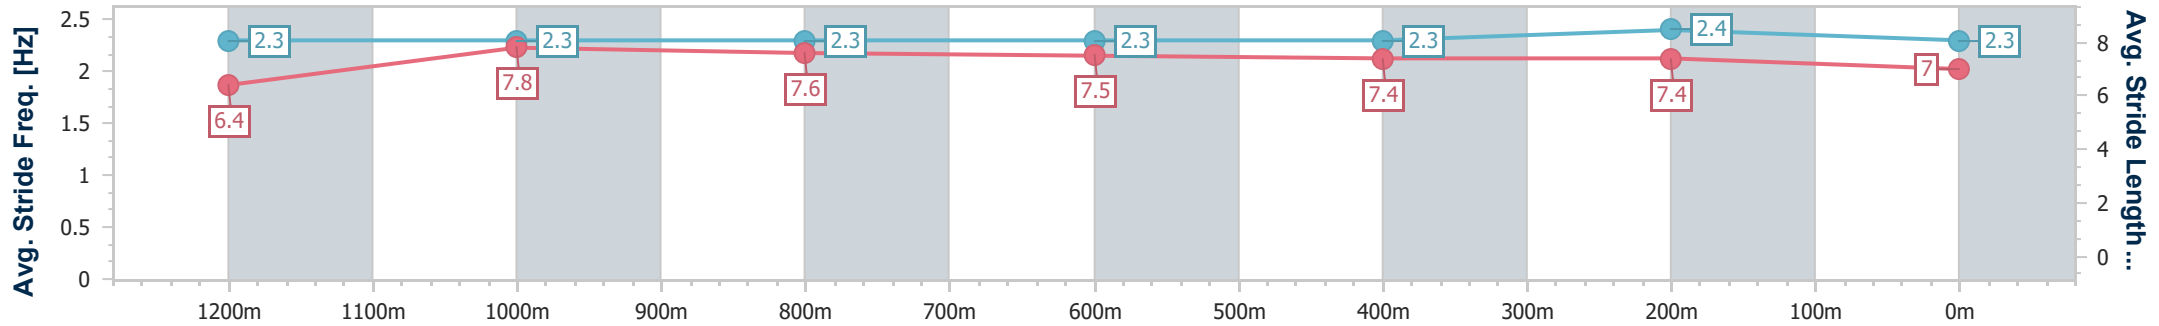

Horse/Jockey Name	Irish Songs
Final Rank	3
Fastest Section Time (Section)	0:11.21 (1200m)
Top Speed [km/h] (Section)	65.6 (1200m)
Race State	Finished

Eagle Farm QLD Professional
Race 9: ASCOT GREEN LOUGH NEAGH STAKES - LISTED - 1400m
16 December 2023 - 17:08
Track Rating: Soft 6, Weather: Fine, Rail Position: +2m Entire

BRISBANE
RACING CLUB

Section	Overall	1200m	1000m	800m	600m	400m	200m
Section Times	1:24.01 [3] (0:14.05)	1:09.96 [4] (0:11.21)	0:58.75 [5] (0:11.59)	0:47.16 [5] (0:11.73)	0:35.43 [5] (0:11.55)	0:23.88 [7] (0:11.44)	0:12.44 [5] (0:12.44)
Average Speed [km/h]	51.2	64.4	62.5	61.7	62.9	62.9	57.7
Top Speed [km/h]	65.3	65.6	63.7	63.1	64.1	65.2	60.1
Avg. Dist. to Rail [m]	1.4	1.9	1.6	0.6	2.1	3.8	2.6
Avg. Stride Freq. [Hz]	2.3	2.3	2.3	2.3	2.3	2.4	2.3
Avg. Stride Length [m]	6.4	7.8	7.6	7.5	7.4	7.4	7.0

- [ ] Ranking at each section and finish
- -.-.- No data available at this section
- NA No data available