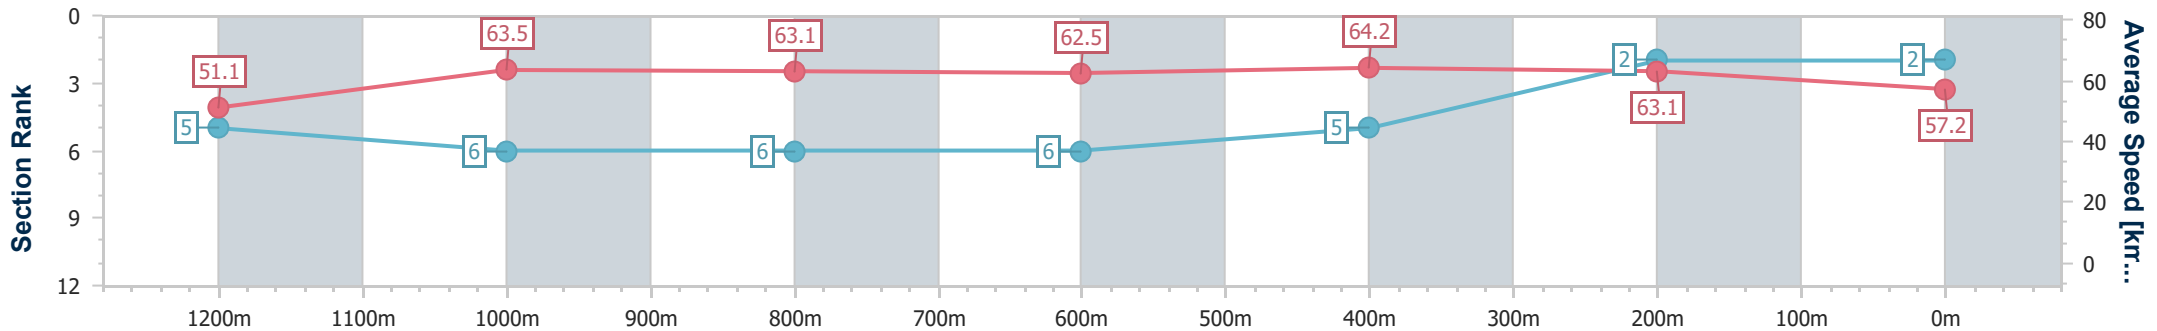

Horse/Jockey Name	Eleven Eleven
Final Rank	2
Fastest Section Time (Section)	0:11.32 (1200m)
Top Speed [km/h] (Section)	66.6 (400m)
Race State	Finished

Eagle Farm QLD Professional
Race 9: ASCOT GREEN LOUGH NEAGH STAKES - LISTED - 1400m
16 December 2023 - 17:08
Track Rating: Soft 6, Weather: Fine, Rail Position: +2m Entire

BRISBANE
RACING CLUB

Section	Overall	1200m	1000m	800m	600m	400m	200m
Section Times	1:23.88 [2] (0:14.17)	1:09.71 [5] (0:11.32)	0:58.39 [6] (0:11.54)	0:46.85 [6] (0:11.56)	0:35.29 [6] (0:11.33)	0:23.96 [5] (0:11.41)	0:12.55 [2] (0:12.55)
Average Speed [km/h]	51.1	63.5	63.1	62.5	64.2	63.1	57.2
Top Speed [km/h]	64.0	65.5	63.6	64.1	66.5	66.6	59.1
Avg. Dist. to Rail [m]	3.0	3.2	1.9	0.9	2.1	4.8	5.9
Avg. Stride Freq. [Hz]	2.1	2.2	2.2	2.2	2.3	2.3	2.2
Avg. Stride Length [m]	6.8	8.0	7.9	7.9	7.7	7.6	7.2

- [ ] Ranking at each section and finish
- -.-.- No data available at this section
- NA No data available