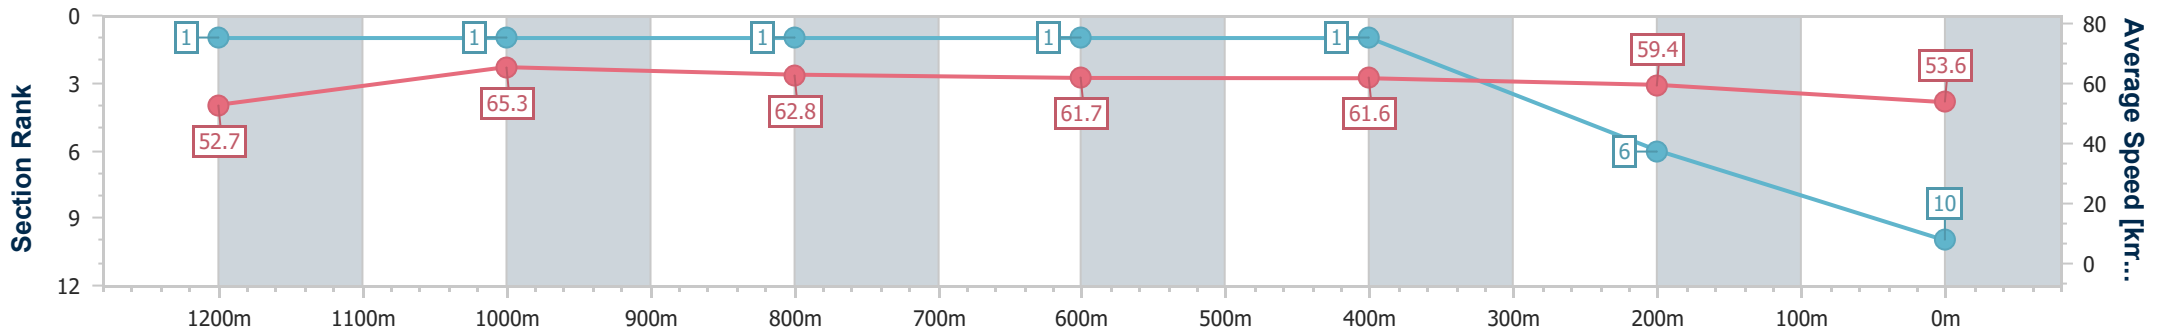

- [] Ranking at each section and finish
- .-.- No data available at this section
- NA No data available

Horse/Jockey Name	Military Expert
Final Rank	10
Fastest Section Time (Section)	0:11.07 (1200m)
Top Speed [km/h] (Section)	67.9 (Overall)
Race State	Finished

Eagle Farm QLD Professional
 Race 9: ASCOT GREEN LOUGH NEAGH STAKES - LISTED - 1400m
 16 December 2023 - 17:08
 Track Rating: Soft 6, Weather: Fine, Rail Position: +2m Entire

BRISBANE RACING CLUB

Section	Overall	1200m	1000m	800m	600m	400m	200m
Section Times	1:25.16 [10] (0:13.69)	1:11.47 [1] (0:11.07)	1:00.40 [1] (0:11.48)	0:48.92 [1] (0:11.68)	0:37.24 [1] (0:11.71)	0:25.53 [1] (0:12.11)	0:13.42 [6] (0:13.42)
Average Speed [km/h]	52.7	65.3	62.8	61.7	61.6	59.4	53.6
Top Speed [km/h]	67.9	66.7	64.9	62.3	62.3	61.4	56.3
Avg. Dist. to Rail [m]	5.6	2.1	0.6	0.2	0.6	2.8	3.3
Avg. Stride Freq. [Hz]	2.3	2.4	2.3	2.3	2.4	2.3	2.2
Avg. Stride Length [m]	6.4	7.6	7.5	7.4	7.2	7.0	6.6