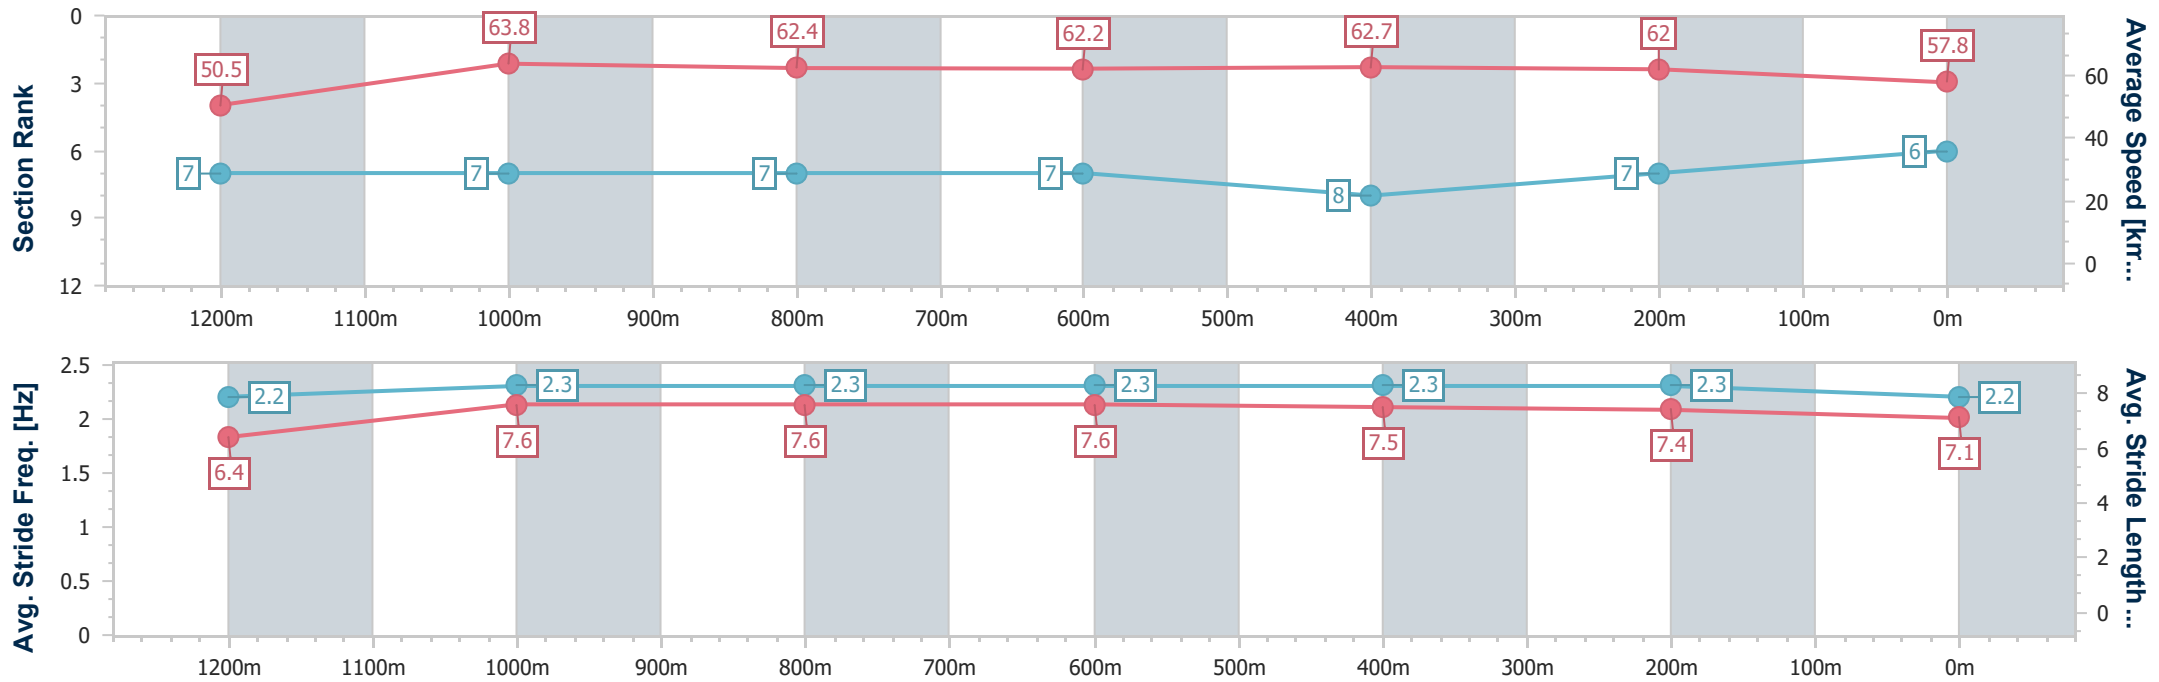

- [] Ranking at each section and finish
- .-.- No data available at this section
- NA No data available

Horse/Jockey Name	Alburq
Final Rank	6
Fastest Section Time (Section)	0:11.29 (1200m)
Top Speed [km/h] (Section)	65.1 (1200m)
Race State	Finished

Eagle Farm QLD Professional
Race 9: ASCOT GREEN LOUGH NEAGH STAKES - LISTED - 1400m

16 December 2023 - 17:08

Track Rating: Soft 6, Weather: Fine, Rail Position: +2m Entire

BRISBANE RACING CLUB

Section	Overall	1200m	1000m	800m	600m	400m	200m
Section Times	1:24.34 [6] (0:14.29)	1:10.05 [7] (0:11.29)	0:58.76 [7] (0:11.57)	0:47.19 [7] (0:11.61)	0:35.58 [7] (0:11.51)	0:24.07 [8] (0:11.59)	0:12.48 [7] (0:12.48)
Average Speed [km/h]	50.5	63.8	62.4	62.2	62.7	62.0	57.8
Top Speed [km/h]	63.1	65.1	63.4	63.7	63.8	63.5	59.9
Avg. Dist. to Rail [m]	1.0	2.0	0.7	0.3	1.1	6.2	7.0
Avg. Stride Freq. [Hz]	2.2	2.3	2.3	2.3	2.3	2.3	2.2
Avg. Stride Length [m]	6.4	7.6	7.6	7.6	7.5	7.4	7.1

- [] Ranking at each section and finish
- .-.- No data available at this section
- NA No data available

Horse/Jockey Name	Scallopini
Final Rank	7
Fastest Section Time (Section)	0:10.97 (1200m)
Top Speed [km/h] (Section)	67.7 (1200m)
Race State	Finished