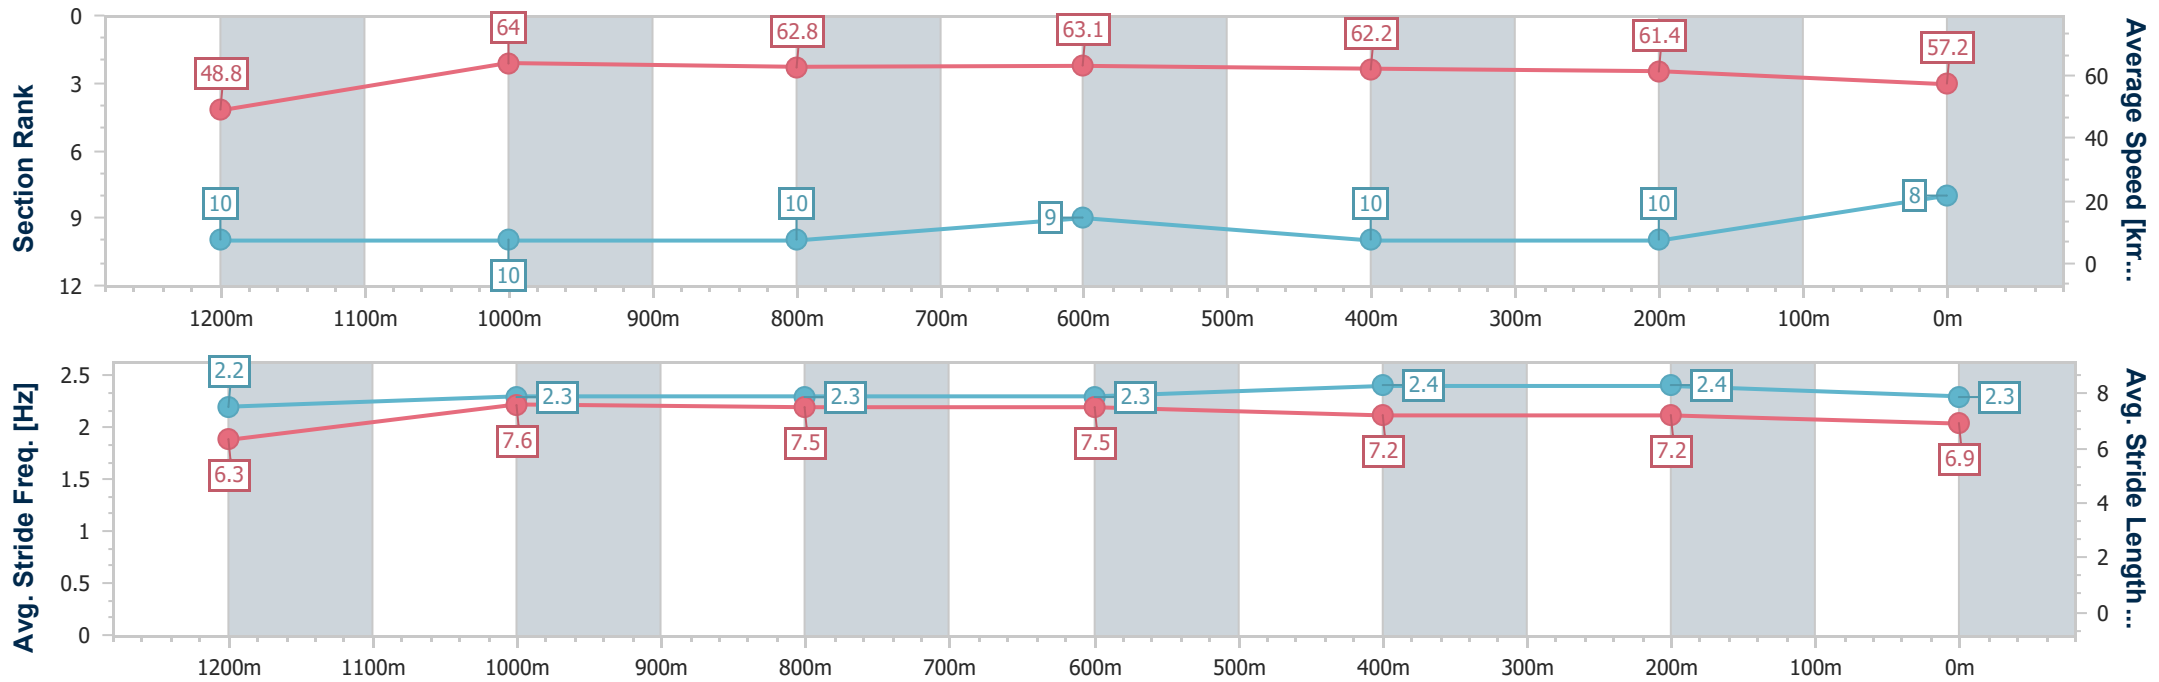

Eagle Farm QLD Professional
Race 9: ASCOT GREEN LOUGH NEAGH STAKES - LISTED - 1400m

16 December 2023 - 17:08

Track Rating: Soft 6, Weather: Fine, Rail Position: +2m Entire

BRISBANE RACING CLUB

Section	Overall	1200m	1000m	800m	600m	400m	200m
Section Times	1:25.11 [8] (0:14.76)	1:10.35 [10] (0:11.28)	0:59.07 [10] (0:11.67)	0:47.40 [10] (0:11.45)	0:35.95 [9] (0:11.64)	0:24.31 [10] (0:11.76)	0:12.55 [10] (0:12.55)
Average Speed [km/h]	48.8	64.0	62.8	63.1	62.2	61.4	57.2
Top Speed [km/h]	63.4	65.4	64.1	64.3	63.2	63.3	58.9
Avg. Dist. to Rail [m]	5.7	4.2	2.8	1.0	1.8	7.1	7.8
Avg. Stride Freq. [Hz]	2.2	2.3	2.3	2.3	2.4	2.4	2.3
Avg. Stride Length [m]	6.3	7.6	7.5	7.5	7.2	7.2	6.9

- [] Ranking at each section and finish
- .-.- No data available at this section
- NA No data available

Horse/Jockey Name	Vinco
Final Rank	9
Fastest Section Time (Section)	0:10.99 (1200m)
Top Speed [km/h] (Section)	67.4 (1200m)
Race State	Finished