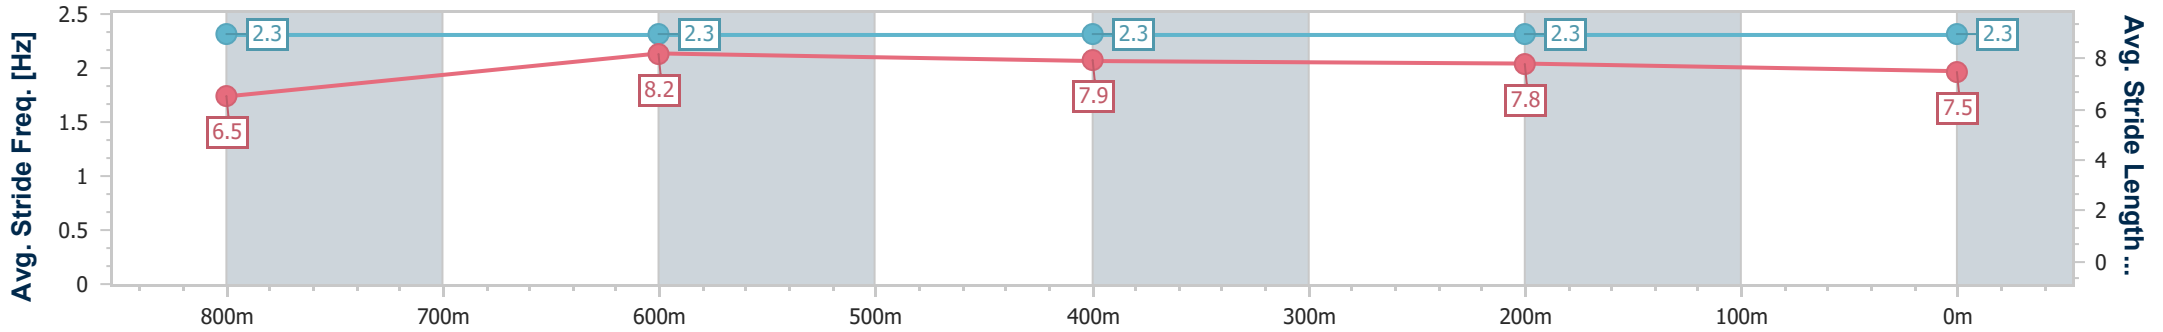

Horse/Jockey Name	Zoumteur
Final Rank	1
Fastest Section Time (Section)	0:10.59 (800m)
Top Speed [km/h] (Section)	71.6 (800m)
Race State	Finished

Sunshine Coast QLD Professional
Race 10: TAB MAGIC MILLIONS COUNTRY CUP QUALIFIER
BENCHMARK 75 Handicap - 1000m

17 December 2023 - 18:01

Track Rating: Soft 5, Weather: Overcast, Rail Position: True

Section	Overall	800m	600m	400m	200m
Section Times	0:57.83 [1] (0:13.16)	0:44.67 [7] (0:10.59)	0:34.08 [7] (0:11.21)	0:22.87 [8] (0:11.03)	0:11.84 [7] (0:11.84)
Average Speed [km/h]	54.7	69.0	65.6	65.4	60.7
Top Speed [km/h]	71.4	71.6	66.9	65.9	63.4
Avg. Dist. to Rail [m]	9.6	4.9	3.4	7.7	7.9
Avg. Stride Freq. [Hz]	2.3	2.3	2.3	2.3	2.3
Avg. Stride Length [m]	6.5	8.2	7.9	7.8	7.5

- [ ] Ranking at each section and finish
- -.-.- No data available at this section
- NA No data available