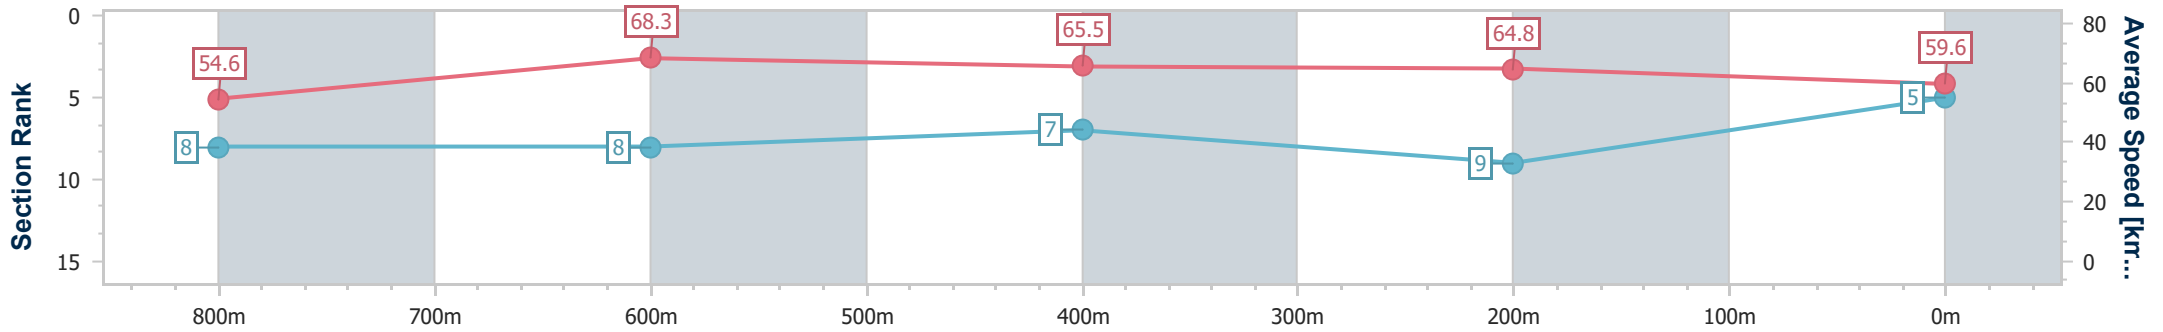

Horse/Jockey Name	Nord Lyon
Final Rank	5
Fastest Section Time (Section)	0:10.65 (800m)
Top Speed [km/h] (Section)	69.6 (800m)
Race State	Finished

Sunshine Coast QLD Professional
Race 10: TAB MAGIC MILLIONS COUNTRY CUP QUALIFIER
BENCHMARK 75 Handicap - 1000m

17 December 2023 - 18:01

Track Rating: Soft 5, Weather: Overcast, Rail Position: True

Section	Overall	800m	600m	400m	200m
Section Times	0:58.15 [5] (0:13.20)	0:44.95 [8] (0:10.65)	0:34.30 [8] (0:11.10)	0:23.20 [7] (0:11.16)	0:12.04 [9] (0:12.04)
Average Speed [km/h]	54.6	68.3	65.5	64.8	59.6
Top Speed [km/h]	69.1	69.6	67.3	65.5	63.4
Avg. Dist. to Rail [m]	6.0	2.8	2.3	6.6	7.2
Avg. Stride Freq. [Hz]	2.2	2.3	2.3	2.3	2.2
Avg. Stride Length [m]	6.8	8.2	7.8	7.9	7.7

- [ ] Ranking at each section and finish
- -.-.- No data available at this section
- NA No data available