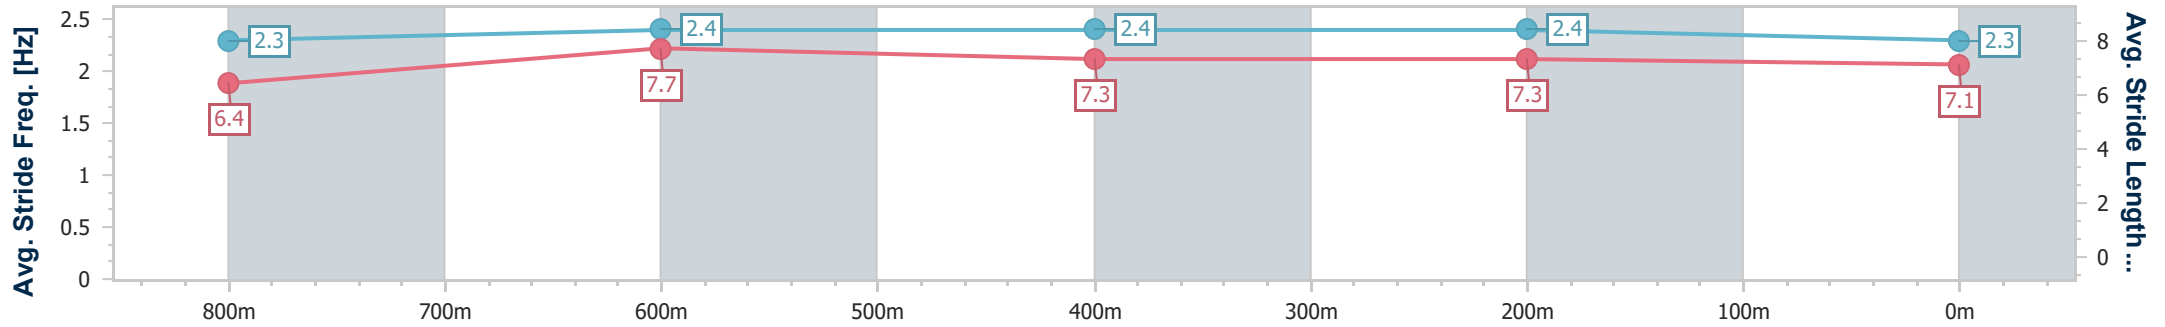

Sunshine Coast QLD Professional
 Race 10: TAB MAGIC MILLIONS COUNTRY CUP QUALIFIER
 BENCHMARK 75 Handicap - 1000m

17 December 2023 - 18:01

Track Rating: Soft 5, Weather: Overcast, Rail Position: True

Section	Overall	800m	600m	400m	200m
Section Times	0:59.04 [10] (0:13.06)	0:45.98 [4] (0:10.32)	0:35.66 [2] (0:11.07)	0:24.59 [2] (0:11.62)	0:12.97 [8] (0:12.97)
Average Speed [km/h]	55.2	69.9	64.1	62.0	55.6
Top Speed [km/h]	71.3	72.4	66.7	63.4	59.4
Avg. Dist. to Rail [m]	4.2	1.9	1.8	0.8	2.9
Avg. Stride Freq. [Hz]	2.4	2.5	2.5	2.4	2.3
Avg. Stride Length [m]	6.3	7.7	7.0	7.1	6.8

- [] Ranking at each section and finish
- .-.- No data available at this section
- NA No data available

Horse/Jockey Name	Stellar Power
Final Rank	11
Fastest Section Time (Section)	0:10.66 (800m)
Top Speed [km/h] (Section)	69.9 (800m)
Race State	Finished

Sunshine Coast QLD Professional
 Race 10: TAB MAGIC MILLIONS COUNTRY CUP QUALIFIER
 BENCHMARK 75 Handicap - 1000m

17 December 2023 - 18:01

Track Rating: Soft 5, Weather: Overcast, Rail Position: True

Section	Overall	800m	600m	400m	200m
Section Times	0:59.42 [11] (0:13.52)	0:45.90 [10] (0:10.66)	0:35.24 [10] (0:11.33)	0:23.91 [10] (0:11.44)	0:12.47 [10] (0:12.47)
Average Speed [km/h]	53.2	68.5	64.0	63.0	57.7
Top Speed [km/h]	68.6	69.9	65.1	64.0	61.6
Avg. Dist. to Rail [m]	8.2	3.6	1.4	4.3	5.0
Avg. Stride Freq. [Hz]	2.3	2.4	2.4	2.4	2.3
Avg. Stride Length [m]	6.4	7.7	7.3	7.3	7.1

- [] Ranking at each section and finish
- .-.-.- No data available at this section
- NA No data available