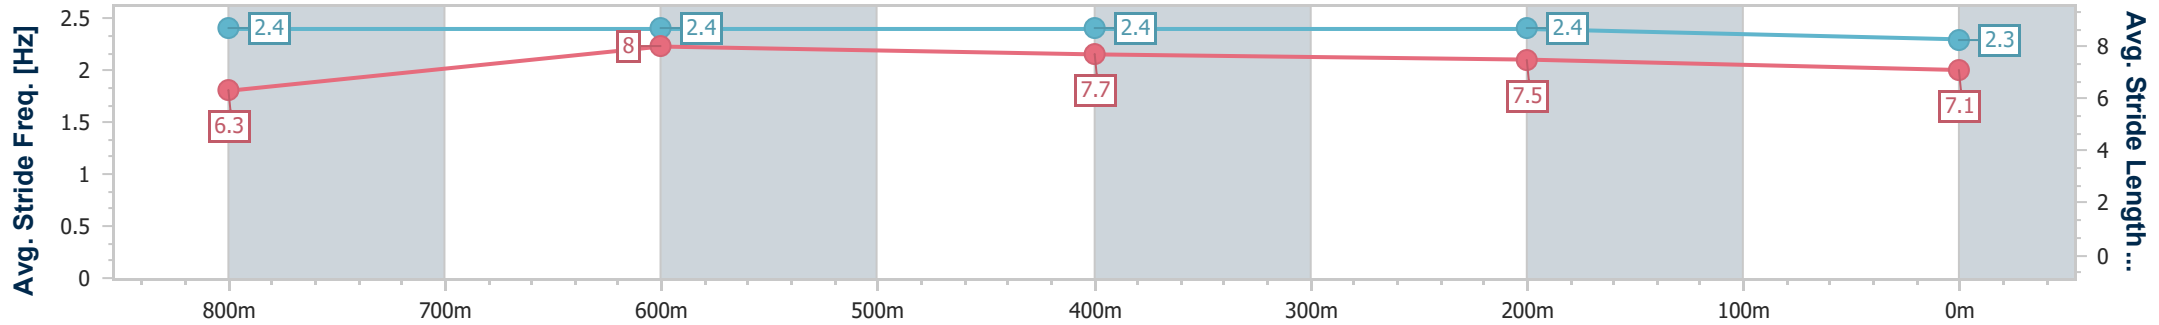

- [] Ranking at each section and finish
- .-.- No data available at this section
- NA No data available

Horse/Jockey Name	Outweighed
Final Rank	6
Fastest Section Time (Section)	0:10.63 (800m)
Top Speed [km/h] (Section)	70.5 (800m)
Race State	Finished

Sunshine Coast QLD Professional
 Race 10: TAB MAGIC MILLIONS COUNTRY CUP QUALIFIER
 BENCHMARK 75 Handicap - 1000m

17 December 2023 - 18:01

Track Rating: Soft 5, Weather: Overcast, Rail Position: True

Section	Overall	800m	600m	400m	200m
Section Times	0:58.25 [6] (0:13.06)	0:45.19 [3] (0:10.63)	0:34.56 [6] (0:11.03)	0:23.53 [5] (0:11.12)	0:12.41 [3] (0:12.41)
Average Speed [km/h]	55.0	69.0	66.7	65.0	58.0
Top Speed [km/h]	70.5	70.5	68.2	67.6	62.1
Avg. Dist. to Rail [m]	11.3	5.1	4.0	7.3	6.3
Avg. Stride Freq. [Hz]	2.4	2.4	2.4	2.4	2.3
Avg. Stride Length [m]	6.3	8.0	7.7	7.5	7.1