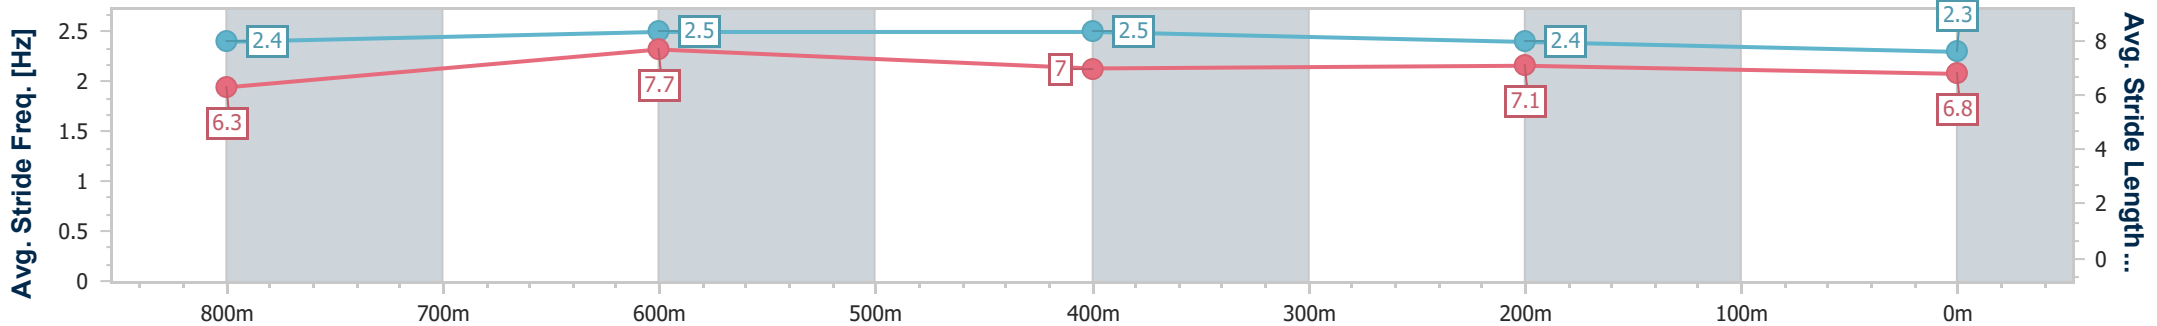

Sunshine Coast QLD Professional
 Race 10: TAB MAGIC MILLIONS COUNTRY CUP QUALIFIER
 BENCHMARK 75 Handicap - 1000m

17 December 2023 - 18:01

Track Rating: Soft 5, Weather: Overcast, Rail Position: True

Section	Overall	800m	600m	400m	200m
Section Times	0:58.85 [9] (0:13.71)	0:45.14 [11] (0:11.00)	0:34.14 [11] (0:11.12)	0:23.02 [11] (0:11.16)	0:11.86 [11] (0:11.86)
Average Speed [km/h]	52.6	65.9	65.6	64.6	60.8
Top Speed [km/h]	66.2	66.6	67.3	65.9	64.1
Avg. Dist. to Rail [m]	9.3	3.5	2.0	6.0	6.5
Avg. Stride Freq. [Hz]	2.3	2.5	2.6	2.5	2.5
Avg. Stride Length [m]	6.2	7.3	7.1	7.1	6.8

- [] Ranking at each section and finish
- .-.- No data available at this section
- NA No data available

Horse/Jockey Name	Al Pal's Gal
Final Rank	10
Fastest Section Time (Section)	0:10.32 (800m)
Top Speed [km/h] (Section)	72.4 (800m)
Race State	Finished

Sunshine Coast QLD Professional
 Race 10: TAB MAGIC MILLIONS COUNTRY CUP QUALIFIER
 BENCHMARK 75 Handicap - 1000m

17 December 2023 - 18:01

Track Rating: Soft 5, Weather: Overcast, Rail Position: True

Section	Overall	800m	600m	400m	200m
Section Times	0:59.04 [10] (0:13.06)	0:45.98 [4] (0:10.32)	0:35.66 [2] (0:11.07)	0:24.59 [2] (0:11.62)	0:12.97 [8] (0:12.97)
Average Speed [km/h]	55.2	69.9	64.1	62.0	55.6
Top Speed [km/h]	71.3	72.4	66.7	63.4	59.4
Avg. Dist. to Rail [m]	4.2	1.9	1.8	0.8	2.9
Avg. Stride Freq. [Hz]	2.4	2.5	2.5	2.4	2.3
Avg. Stride Length [m]	6.3	7.7	7.0	7.1	6.8

- [] Ranking at each section and finish
- .-.- No data available at this section
- NA No data available

Horse/Jockey Name	Stellar Power
Final Rank	11
Fastest Section Time (Section)	0:10.66 (800m)
Top Speed [km/h] (Section)	69.9 (800m)
Race State	Finished