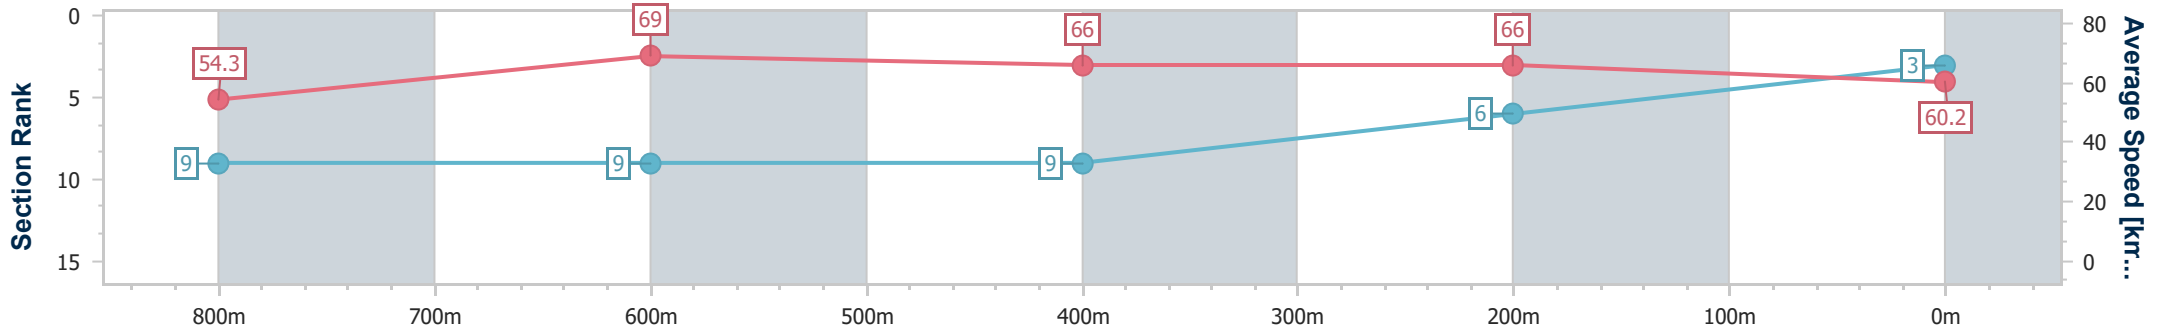

Horse/Jockey Name	Hodgson
Final Rank	3
Fastest Section Time (Section)	0:10.60 (800m)
Top Speed [km/h] (Section)	69.6 (800m)
Race State	Finished

Sunshine Coast QLD Professional
Race 10: TAB MAGIC MILLIONS COUNTRY CUP QUALIFIER
BENCHMARK 75 Handicap - 1000m

17 December 2023 - 18:01

Track Rating: Soft 5, Weather: Overcast, Rail Position: True

Section	Overall	800m	600m	400m	200m
Section Times	0:57.94 [3] (0:13.32)	0:44.62 [9] (0:10.60)	0:34.02 [9] (0:11.13)	0:22.89 [9] (0:10.93)	0:11.96 [6] (0:11.96)
Average Speed [km/h]	54.3	69.0	66.0	66.0	60.2
Top Speed [km/h]	69.5	69.6	67.6	66.8	64.2
Avg. Dist. to Rail [m]	10.8	5.4	3.7	9.1	9.8
Avg. Stride Freq. [Hz]	2.2	2.3	2.3	2.3	2.2
Avg. Stride Length [m]	6.8	8.0	8.0	8.1	7.7

- [ ] Ranking at each section and finish
- -.-.- No data available at this section
- NA No data available