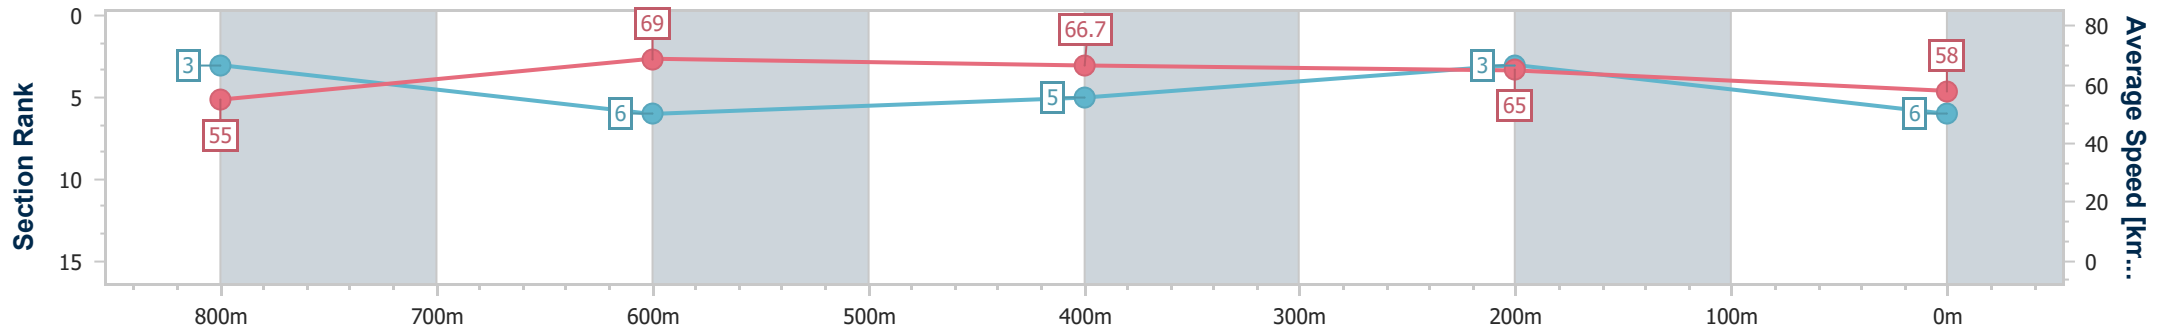

Horse/Jockey Name	Outweighed
Final Rank	6
Fastest Section Time (Section)	0:10.63 (800m)
Top Speed [km/h] (Section)	70.5 (800m)
Race State	Finished

Sunshine Coast QLD Professional
Race 10: TAB MAGIC MILLIONS COUNTRY CUP QUALIFIER
BENCHMARK 75 Handicap - 1000m

17 December 2023 - 18:01

Track Rating: Soft 5, Weather: Overcast, Rail Position: True

Section	Overall	800m	600m	400m	200m
Section Times	0:58.25 [6] (0:13.06)	0:45.19 [3] (0:10.63)	0:34.56 [6] (0:11.03)	0:23.53 [5] (0:11.12)	0:12.41 [3] (0:12.41)
Average Speed [km/h]	55.0	69.0	66.7	65.0	58.0
Top Speed [km/h]	70.5	70.5	68.2	67.6	62.1
Avg. Dist. to Rail [m]	11.3	5.1	4.0	7.3	6.3
Avg. Stride Freq. [Hz]	2.4	2.4	2.4	2.4	2.3
Avg. Stride Length [m]	6.3	8.0	7.7	7.5	7.1

- [ ] Ranking at each section and finish
- -.-.- No data available at this section
- NA No data available