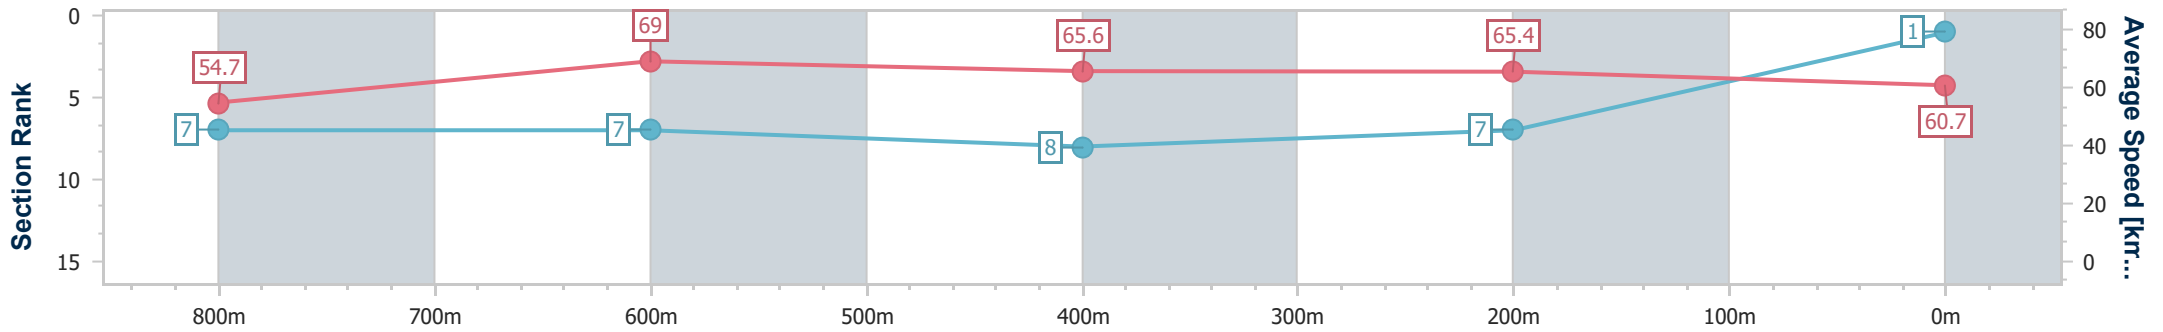

Horse/Jockey Name	Zoumteur
Final Rank	1
Fastest Section Time (Section)	0:10.59 (800m)
Top Speed [km/h] (Section)	71.6 (800m)
Race State	Finished

Sunshine Coast QLD Professional
Race 10: TAB MAGIC MILLIONS COUNTRY CUP QUALIFIER
BENCHMARK 75 Handicap - 1000m

17 December 2023 - 18:01

Track Rating: Soft 5, Weather: Overcast, Rail Position: True

Section	Overall	800m	600m	400m	200m
Section Times	0:57.83 [1] (0:13.16)	0:44.67 [7] (0:10.59)	0:34.08 [7] (0:11.21)	0:22.87 [8] (0:11.03)	0:11.84 [7] (0:11.84)
Average Speed [km/h]	54.7	69.0	65.6	65.4	60.7
Top Speed [km/h]	71.4	71.6	66.9	65.9	63.4
Avg. Dist. to Rail [m]	9.6	4.9	3.4	7.7	7.9
Avg. Stride Freq. [Hz]	2.3	2.3	2.3	2.3	2.3
Avg. Stride Length [m]	6.5	8.2	7.9	7.8	7.5

- [ ] Ranking at each section and finish
- -.-.- No data available at this section
- NA No data available