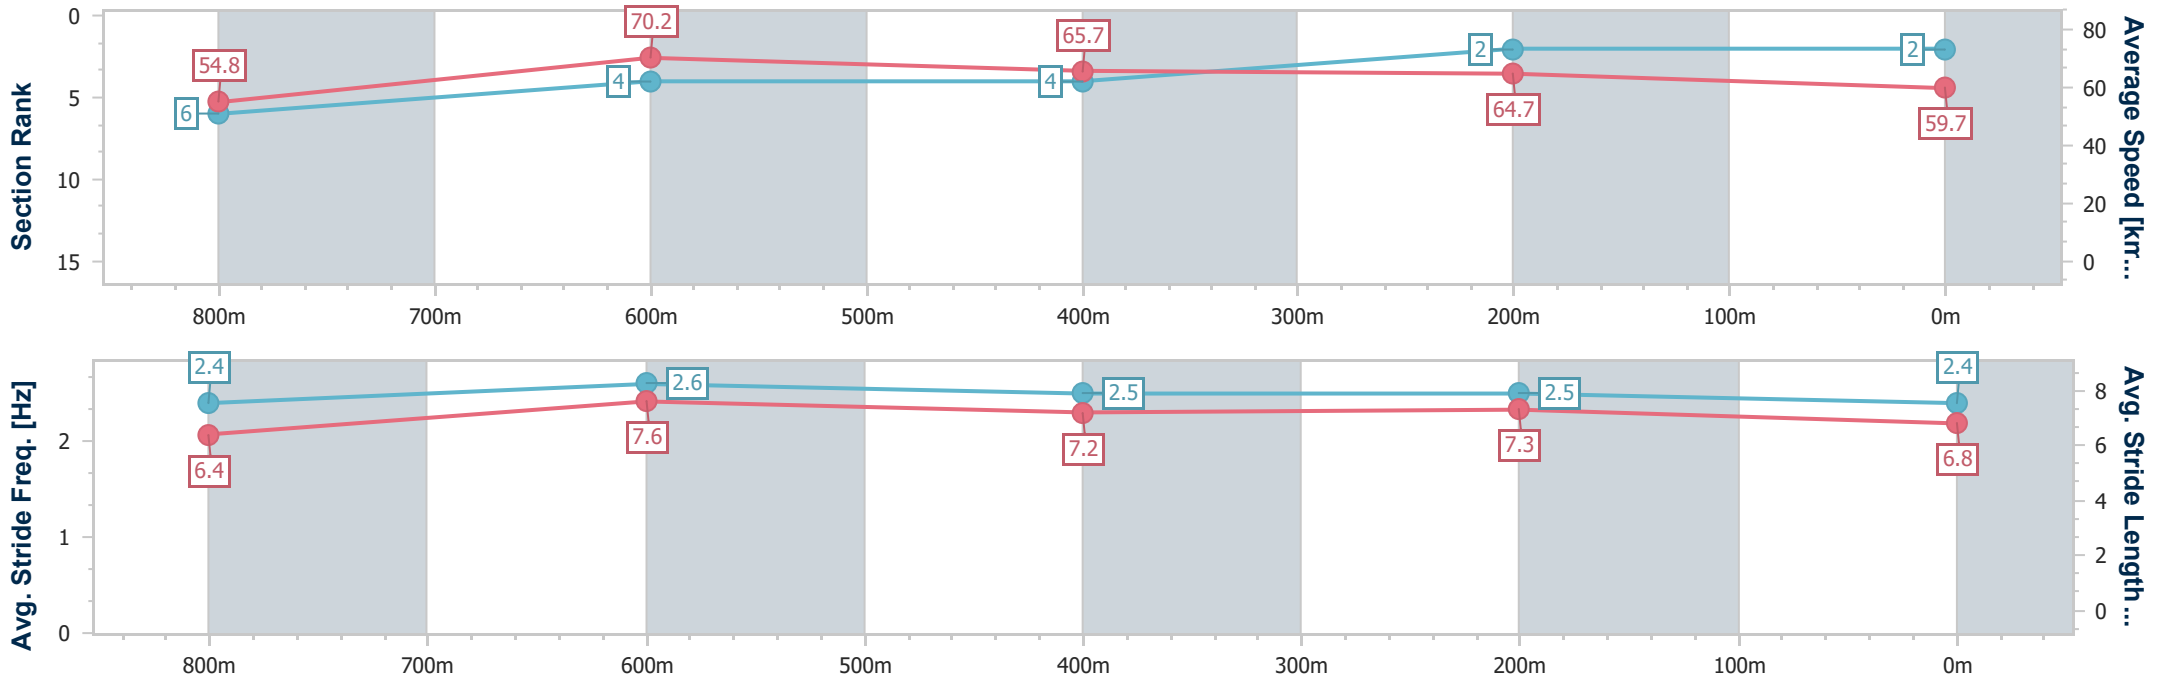

Horse/Jockey Name	Jemeldi
Final Rank	2
Fastest Section Time (Section)	0:10.39 (800m)
Top Speed [km/h] (Section)	71.5 (800m)
Race State	Finished

Sunshine Coast QLD Professional
Race 10: TAB MAGIC MILLIONS COUNTRY CUP QUALIFIER
BENCHMARK 75 Handicap - 1000m

17 December 2023 - 18:01

Track Rating: Soft 5, Weather: Overcast, Rail Position: True

Section	Overall	800m	600m	400m	200m
Section Times	0:57.92 [2] (0:13.14)	0:44.78 [6] (0:10.39)	0:34.39 [4] (0:11.16)	0:23.23 [4] (0:11.14)	0:12.09 [2] (0:12.09)
Average Speed [km/h]	54.8	70.2	65.7	64.7	59.7
Top Speed [km/h]	71.3	71.5	66.8	65.9	62.6
Avg. Dist. to Rail [m]	7.7	3.2	3.5	5.1	4.1
Avg. Stride Freq. [Hz]	2.4	2.6	2.5	2.5	2.4
Avg. Stride Length [m]	6.4	7.6	7.2	7.3	6.8

- [ ] Ranking at each section and finish
- -.-.- No data available at this section
- NA No data available