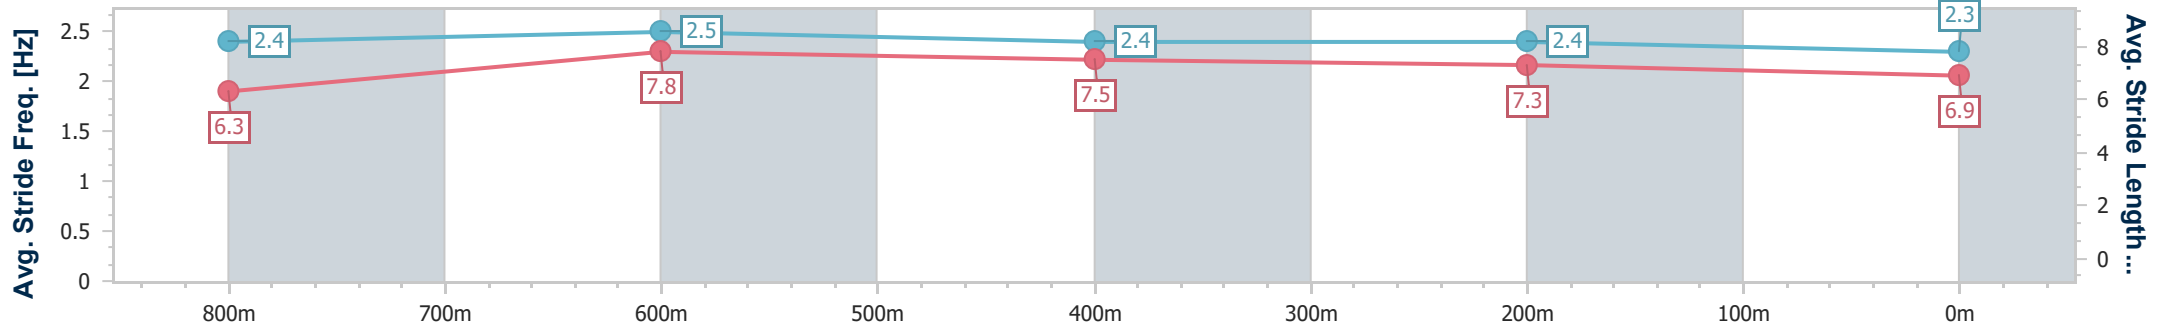

- [] Ranking at each section and finish
- .-.- No data available at this section
- NA No data available

Horse/Jockey Name	Inasec
Final Rank	7
Fastest Section Time (Section)	0:10.47 (800m)
Top Speed [km/h] (Section)	70.4 (800m)
Race State	Finished

Sunshine Coast QLD Professional
 Race 10: TAB MAGIC MILLIONS COUNTRY CUP QUALIFIER
 BENCHMARK 75 Handicap - 1000m

17 December 2023 - 18:01

Track Rating: Soft 5, Weather: Overcast, Rail Position: True

Section	Overall	800m	600m	400m	200m
Section Times	0:58.36 [7] (0:13.10)	0:45.26 [5] (0:10.47)	0:34.79 [5] (0:11.17)	0:23.62 [6] (0:11.24)	0:12.38 [5] (0:12.38)
Average Speed [km/h]	55.1	69.5	65.9	64.2	58.0
Top Speed [km/h]	69.5	70.4	68.9	65.5	62.7
Avg. Dist. to Rail [m]	3.8	2.7	3.8	4.9	5.3
Avg. Stride Freq. [Hz]	2.4	2.5	2.4	2.4	2.3
Avg. Stride Length [m]	6.3	7.8	7.5	7.3	6.9