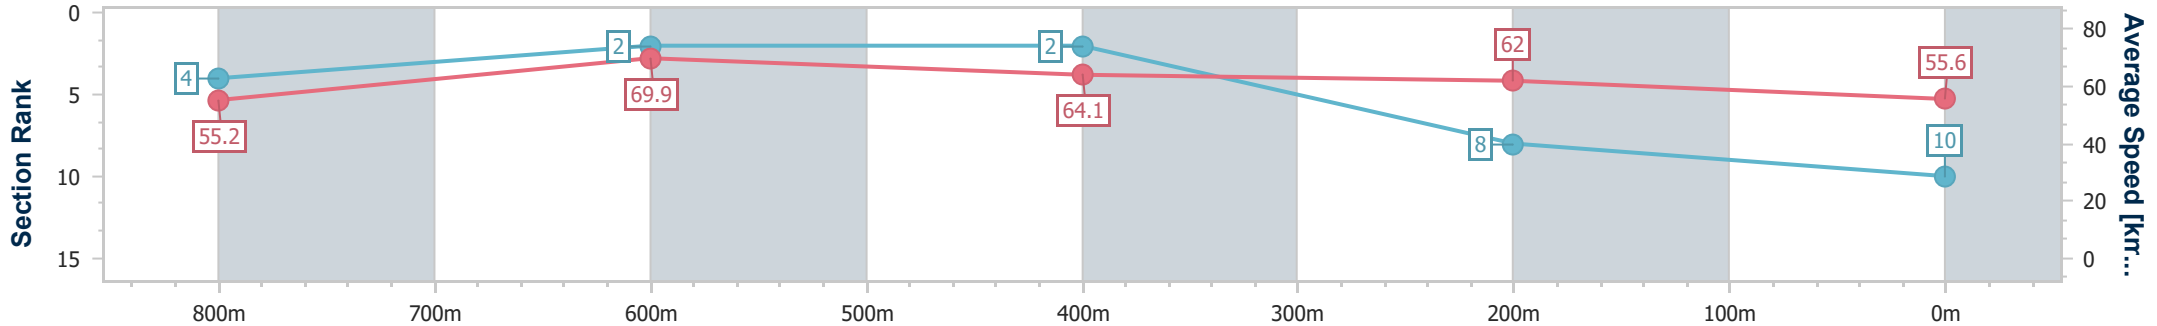

- [] Ranking at each section and finish
- .-.- No data available at this section
- NA No data available

Horse/Jockey Name	Al Pal's Gal
Final Rank	10
Fastest Section Time (Section)	0:10.32 (800m)
Top Speed [km/h] (Section)	72.4 (800m)
Race State	Finished

Sunshine Coast QLD Professional
 Race 10: TAB MAGIC MILLIONS COUNTRY CUP QUALIFIER
 BENCHMARK 75 Handicap - 1000m

17 December 2023 - 18:01

Track Rating: Soft 5, Weather: Overcast, Rail Position: True

Section	Overall	800m	600m	400m	200m
Section Times	0:59.04 [10] (0:13.06)	0:45.98 [4] (0:10.32)	0:35.66 [2] (0:11.07)	0:24.59 [2] (0:11.62)	0:12.97 [8] (0:12.97)
Average Speed [km/h]	55.2	69.9	64.1	62.0	55.6
Top Speed [km/h]	71.3	72.4	66.7	63.4	59.4
Avg. Dist. to Rail [m]	4.2	1.9	1.8	0.8	2.9
Avg. Stride Freq. [Hz]	2.4	2.5	2.5	2.4	2.3
Avg. Stride Length [m]	6.3	7.7	7.0	7.1	6.8

- [] Ranking at each section and finish
- .-.- No data available at this section
- NA No data available

Horse/Jockey Name	Stellar Power
Final Rank	11
Fastest Section Time (Section)	0:10.66 (800m)
Top Speed [km/h] (Section)	69.9 (800m)
Race State	Finished