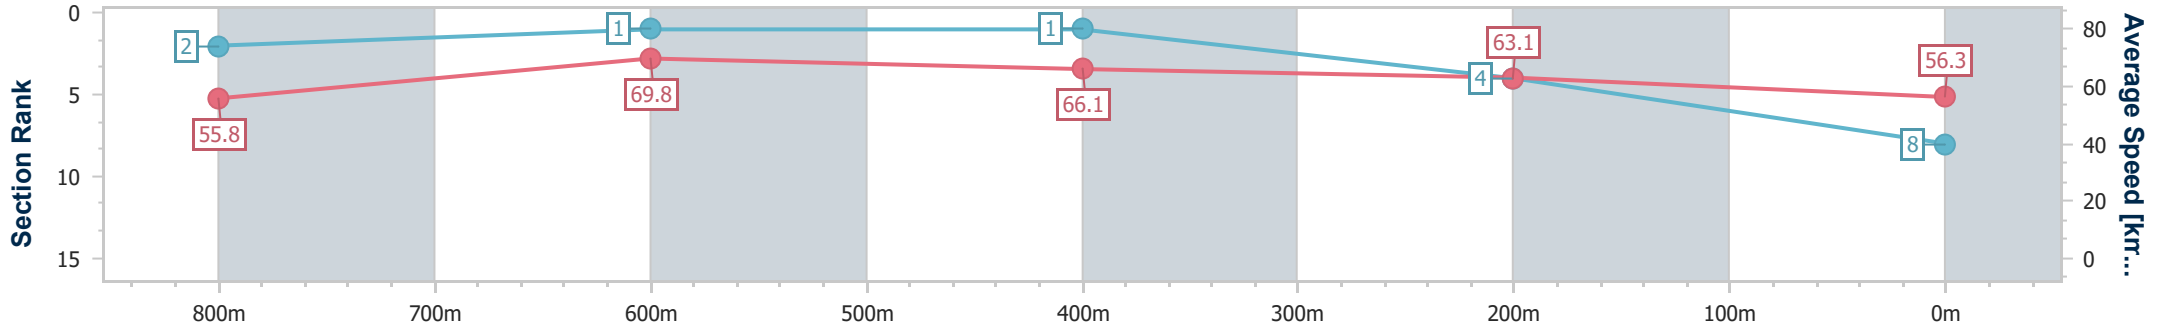

Horse/Jockey Name	Mr Galazi
Final Rank	8
Fastest Section Time (Section)	0:10.36 (800m)
Top Speed [km/h] (Section)	72.0 (Overall)
Race State	Finished

Sunshine Coast QLD Professional
Race 10: TAB MAGIC MILLIONS COUNTRY CUP QUALIFIER
BENCHMARK 75 Handicap - 1000m

17 December 2023 - 18:01

Track Rating: Soft 5, Weather: Overcast, Rail Position: True

Section	Overall	800m	600m	400m	200m
Section Times	0:58.64 [8] (0:12.96)	0:45.68 [2] (0:10.36)	0:35.32 [1] (0:11.12)	0:24.20 [1] (0:11.41)	0:12.79 [4] (0:12.79)
Average Speed [km/h]	55.8	69.8	66.1	63.1	56.3
Top Speed [km/h]	72.0	71.8	67.9	64.7	60.3
Avg. Dist. to Rail [m]	5.8	3.1	3.2	4.7	3.4
Avg. Stride Freq. [Hz]	2.4	2.6	2.5	2.4	2.3
Avg. Stride Length [m]	6.4	7.6	7.4	7.2	6.8

- [ ] Ranking at each section and finish
- -.-.- No data available at this section
- NA No data available