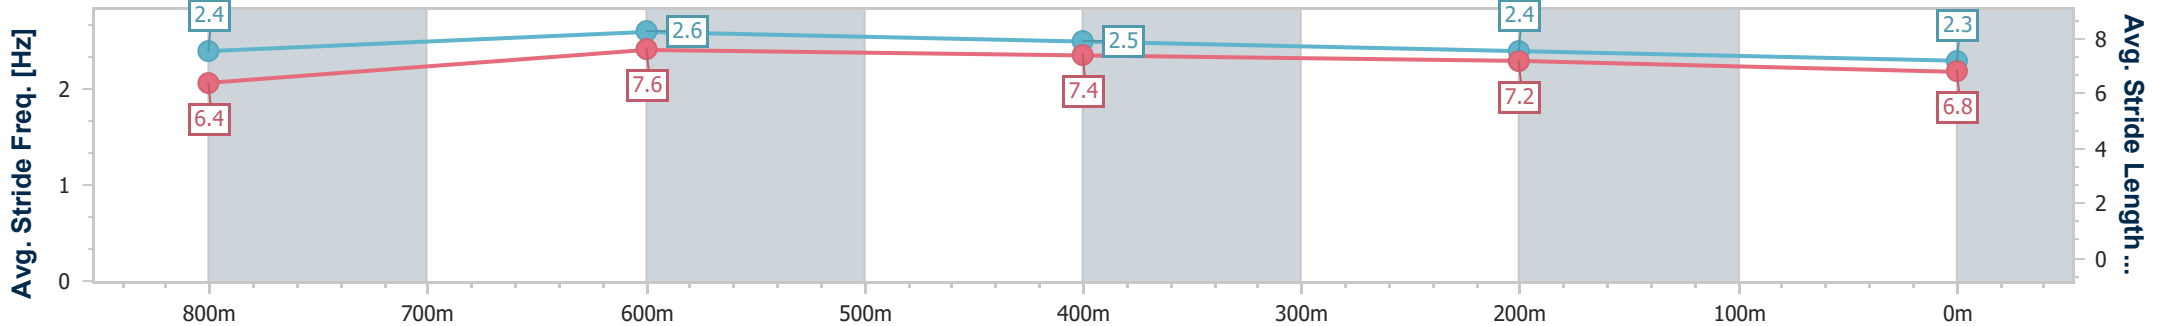

Sunshine Coast QLD Professional
 Race 10: TAB MAGIC MILLIONS COUNTRY CUP QUALIFIER
 BENCHMARK 75 Handicap - 1000m

17 December 2023 - 18:01

Track Rating: Soft 5, Weather: Overcast, Rail Position: True

Section	Overall	800m	600m	400m	200m
Section Times	0:58.36 [7] (0:13.10)	0:45.26 [5] (0:10.47)	0:34.79 [5] (0:11.17)	0:23.62 [6] (0:11.24)	0:12.38 [5] (0:12.38)
Average Speed [km/h]	55.1	69.5	65.9	64.2	58.0
Top Speed [km/h]	69.5	70.4	68.9	65.5	62.7
Avg. Dist. to Rail [m]	3.8	2.7	3.8	4.9	5.3
Avg. Stride Freq. [Hz]	2.4	2.5	2.4	2.4	2.3
Avg. Stride Length [m]	6.3	7.8	7.5	7.3	6.9

- [] Ranking at each section and finish
- .-.- No data available at this section
- NA No data available

Horse/Jockey Name	Mr Galazi
Final Rank	8
Fastest Section Time (Section)	0:10.36 (800m)
Top Speed [km/h] (Section)	72.0 (Overall)
Race State	Finished

Sunshine Coast QLD Professional
 Race 10: TAB MAGIC MILLIONS COUNTRY CUP QUALIFIER
 BENCHMARK 75 Handicap - 1000m

17 December 2023 - 18:01

Track Rating: Soft 5, Weather: Overcast, Rail Position: True

Section	Overall	800m	600m	400m	200m
Section Times	0:58.64 [8] (0:12.96)	0:45.68 [2] (0:10.36)	0:35.32 [1] (0:11.12)	0:24.20 [1] (0:11.41)	0:12.79 [4] (0:12.79)
Average Speed [km/h]	55.8	69.8	66.1	63.1	56.3
Top Speed [km/h]	72.0	71.8	67.9	64.7	60.3
Avg. Dist. to Rail [m]	5.8	3.1	3.2	4.7	3.4
Avg. Stride Freq. [Hz]	2.4	2.6	2.5	2.4	2.3
Avg. Stride Length [m]	6.4	7.6	7.4	7.2	6.8