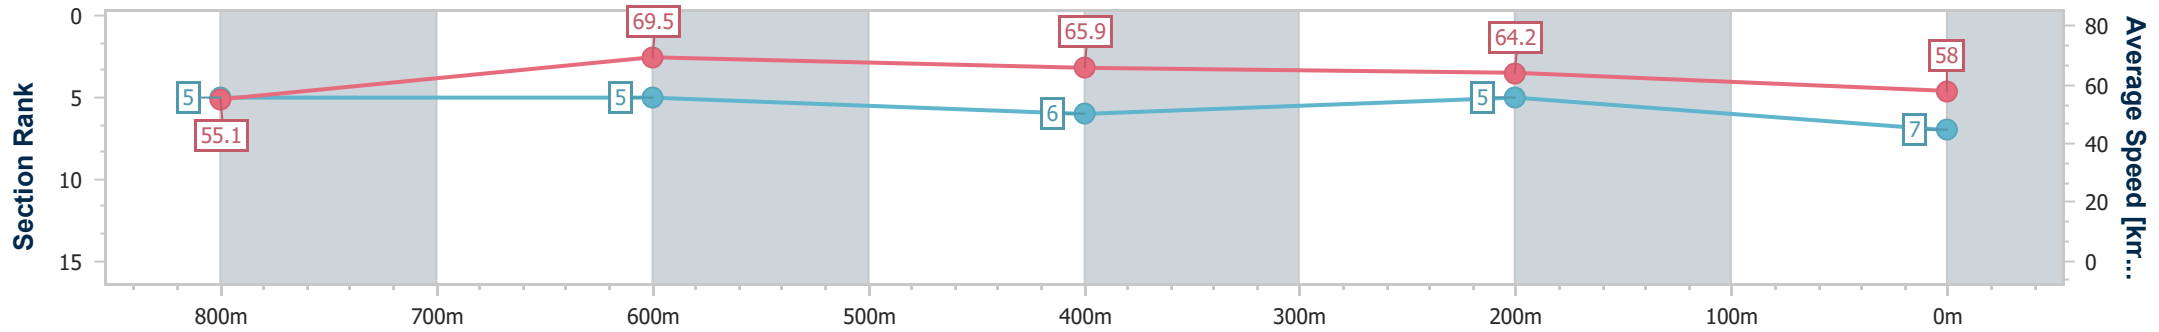

- [] Ranking at each section and finish
- .-.- No data available at this section
- NA No data available

Horse/Jockey Name	Inasec
Final Rank	7
Fastest Section Time (Section)	0:10.47 (800m)
Top Speed [km/h] (Section)	70.4 (800m)
Race State	Finished

Sunshine Coast QLD Professional
 Race 10: TAB MAGIC MILLIONS COUNTRY CUP QUALIFIER
 BENCHMARK 75 Handicap - 1000m

17 December 2023 - 18:01

Track Rating: Soft 5, Weather: Overcast, Rail Position: True

Section	Overall	800m	600m	400m	200m
Section Times	0:58.36 [7] (0:13.10)	0:45.26 [5] (0:10.47)	0:34.79 [5] (0:11.17)	0:23.62 [6] (0:11.24)	0:12.38 [5] (0:12.38)
Average Speed [km/h]	55.1	69.5	65.9	64.2	58.0
Top Speed [km/h]	69.5	70.4	68.9	65.5	62.7
Avg. Dist. to Rail [m]	3.8	2.7	3.8	4.9	5.3
Avg. Stride Freq. [Hz]	2.4	2.5	2.4	2.4	2.3
Avg. Stride Length [m]	6.3	7.8	7.5	7.3	6.9