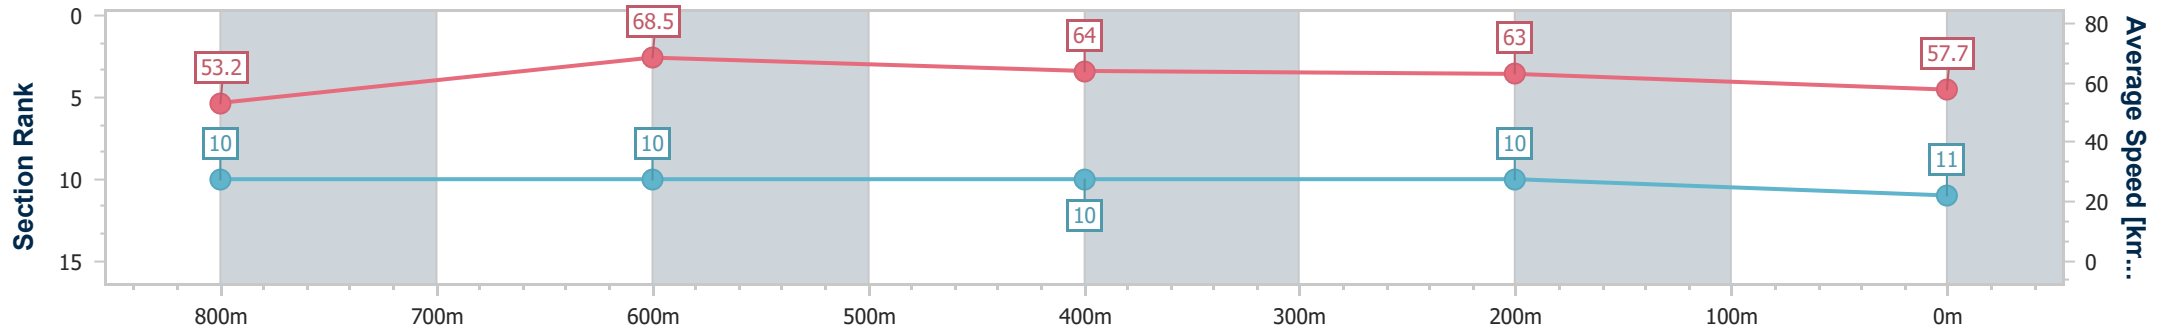

Sunshine Coast QLD Professional
 Race 10: TAB MAGIC MILLIONS COUNTRY CUP QUALIFIER
 BENCHMARK 75 Handicap - 1000m

17 December 2023 - 18:01

Track Rating: Soft 5, Weather: Overcast, Rail Position: True

Section	Overall	800m	600m	400m	200m
Section Times	0:59.04 [10] (0:13.06)	0:45.98 [4] (0:10.32)	0:35.66 [2] (0:11.07)	0:24.59 [2] (0:11.62)	0:12.97 [8] (0:12.97)
Average Speed [km/h]	55.2	69.9	64.1	62.0	55.6
Top Speed [km/h]	71.3	72.4	66.7	63.4	59.4
Avg. Dist. to Rail [m]	4.2	1.9	1.8	0.8	2.9
Avg. Stride Freq. [Hz]	2.4	2.5	2.5	2.4	2.3
Avg. Stride Length [m]	6.3	7.7	7.0	7.1	6.8

- [] Ranking at each section and finish
- .-.- No data available at this section
- NA No data available

Horse/Jockey Name	Stellar Power
Final Rank	11
Fastest Section Time (Section)	0:10.66 (800m)
Top Speed [km/h] (Section)	69.9 (800m)
Race State	Finished

Sunshine Coast QLD Professional
 Race 10: TAB MAGIC MILLIONS COUNTRY CUP QUALIFIER
 BENCHMARK 75 Handicap - 1000m

17 December 2023 - 18:01

Track Rating: Soft 5, Weather: Overcast, Rail Position: True

Section	Overall	800m	600m	400m	200m
Section Times	0:59.42 [11] (0:13.52)	0:45.90 [10] (0:10.66)	0:35.24 [10] (0:11.33)	0:23.91 [10] (0:11.44)	0:12.47 [10] (0:12.47)
Average Speed [km/h]	53.2	68.5	64.0	63.0	57.7
Top Speed [km/h]	68.6	69.9	65.1	64.0	61.6
Avg. Dist. to Rail [m]	8.2	3.6	1.4	4.3	5.0
Avg. Stride Freq. [Hz]	2.3	2.4	2.4	2.4	2.3
Avg. Stride Length [m]	6.4	7.7	7.3	7.3	7.1