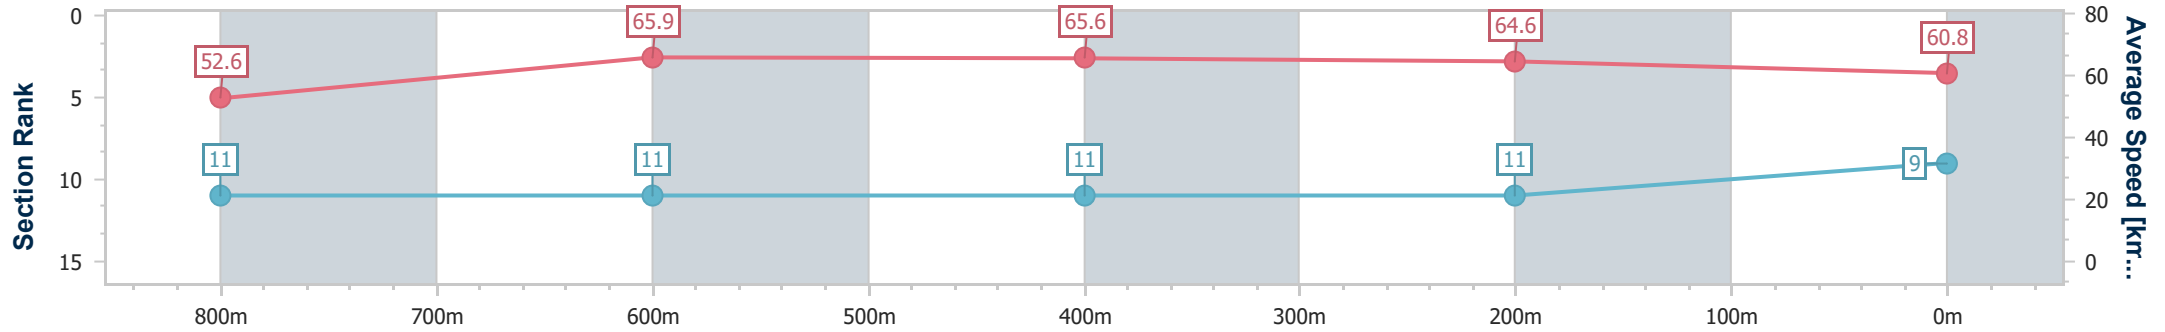

- [] Ranking at each section and finish
- .-.- No data available at this section
- NA No data available

Horse/Jockey Name	Dare To Share
Final Rank	9
Fastest Section Time (Section)	0:11.00 (800m)
Top Speed [km/h] (Section)	67.3 (600m)
Race State	Finished

Sunshine Coast QLD Professional
 Race 10: TAB MAGIC MILLIONS COUNTRY CUP QUALIFIER
 BENCHMARK 75 Handicap - 1000m

17 December 2023 - 18:01

Track Rating: Soft 5, Weather: Overcast, Rail Position: True

Section	Overall	800m	600m	400m	200m
Section Times	0:58.85 [9] (0:13.71)	0:45.14 [11] (0:11.00)	0:34.14 [11] (0:11.12)	0:23.02 [11] (0:11.16)	0:11.86 [11] (0:11.86)
Average Speed [km/h]	52.6	65.9	65.6	64.6	60.8
Top Speed [km/h]	66.2	66.6	67.3	65.9	64.1
Avg. Dist. to Rail [m]	9.3	3.5	2.0	6.0	6.5
Avg. Stride Freq. [Hz]	2.3	2.5	2.6	2.5	2.5
Avg. Stride Length [m]	6.2	7.3	7.1	7.1	6.8