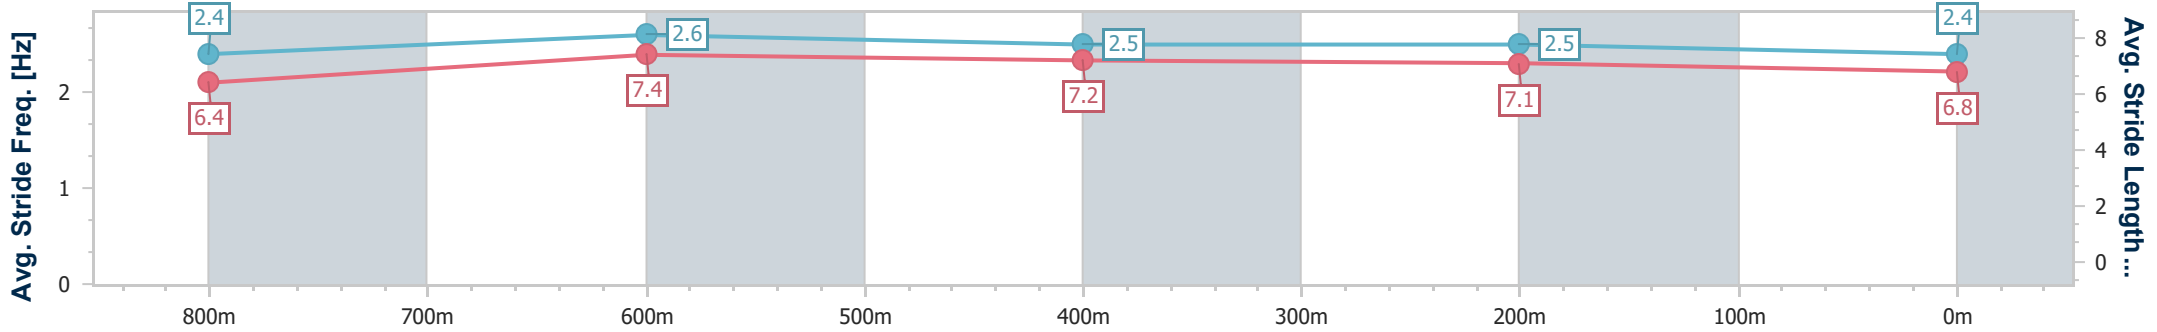

Horse/Jockey Name	Authentic Jewel
Final Rank	4
Fastest Section Time (Section)	0:10.48 (800m)
Top Speed [km/h] (Section)	70.9 (Overall)
Race State	Finished

Sunshine Coast QLD Professional
Race 10: TAB MAGIC MILLIONS COUNTRY CUP QUALIFIER
BENCHMARK 75 Handicap - 1000m

17 December 2023 - 18:01

Track Rating: Soft 5, Weather: Overcast, Rail Position: True

Section	Overall	800m	600m	400m	200m
Section Times	0:58.02 [4] (0:12.92)	0:45.10 [1] (0:10.48)	0:34.62 [3] (0:11.14)	0:23.48 [3] (0:11.16)	0:12.32 [1] (0:12.32)
Average Speed [km/h]	55.8	69.8	66.0	64.5	58.6
Top Speed [km/h]	70.9	70.8	68.2	66.0	62.8
Avg. Dist. to Rail [m]	11.4	4.6	3.7	5.4	4.8
Avg. Stride Freq. [Hz]	2.4	2.6	2.5	2.5	2.4
Avg. Stride Length [m]	6.4	7.4	7.2	7.1	6.8

- [ ] Ranking at each section and finish
- -.-.- No data available at this section
- NA No data available