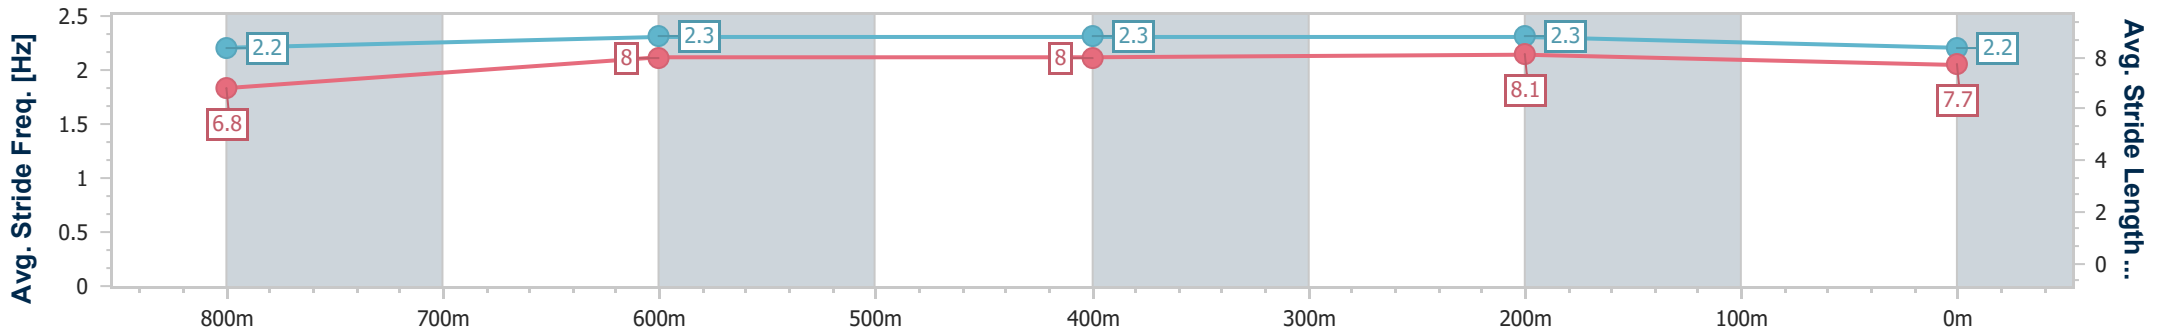

Horse/Jockey Name	Hodgson
Final Rank	3
Fastest Section Time (Section)	0:10.60 (800m)
Top Speed [km/h] (Section)	69.6 (800m)
Race State	Finished

Sunshine Coast QLD Professional
Race 10: TAB MAGIC MILLIONS COUNTRY CUP QUALIFIER
BENCHMARK 75 Handicap - 1000m

17 December 2023 - 18:01

Track Rating: Soft 5, Weather: Overcast, Rail Position: True

Section	Overall	800m	600m	400m	200m
Section Times	0:57.94 [3] (0:13.32)	0:44.62 [9] (0:10.60)	0:34.02 [9] (0:11.13)	0:22.89 [9] (0:10.93)	0:11.96 [6] (0:11.96)
Average Speed [km/h]	54.3	69.0	66.0	66.0	60.2
Top Speed [km/h]	69.5	69.6	67.6	66.8	64.2
Avg. Dist. to Rail [m]	10.8	5.4	3.7	9.1	9.8
Avg. Stride Freq. [Hz]	2.2	2.3	2.3	2.3	2.2
Avg. Stride Length [m]	6.8	8.0	8.0	8.1	7.7

- [ ] Ranking at each section and finish
- -.-.- No data available at this section
- NA No data available