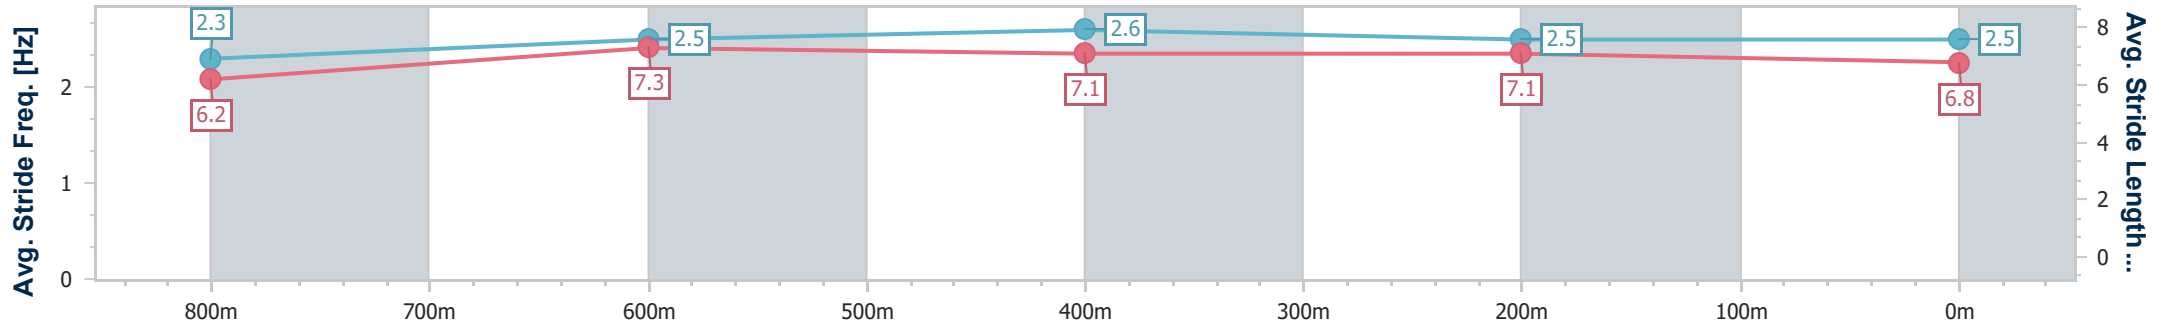

Sunshine Coast QLD Professional
 Race 10: TAB MAGIC MILLIONS COUNTRY CUP QUALIFIER
 BENCHMARK 75 Handicap - 1000m

17 December 2023 - 18:01

Track Rating: Soft 5, Weather: Overcast, Rail Position: True

Section	Overall	800m	600m	400m	200m
Section Times	0:58.64 [8] (0:12.96)	0:45.68 [2] (0:10.36)	0:35.32 [1] (0:11.12)	0:24.20 [1] (0:11.41)	0:12.79 [4] (0:12.79)
Average Speed [km/h]	55.8	69.8	66.1	63.1	56.3
Top Speed [km/h]	72.0	71.8	67.9	64.7	60.3
Avg. Dist. to Rail [m]	5.8	3.1	3.2	4.7	3.4
Avg. Stride Freq. [Hz]	2.4	2.6	2.5	2.4	2.3
Avg. Stride Length [m]	6.4	7.6	7.4	7.2	6.8

- [] Ranking at each section and finish
- .-.- No data available at this section
- NA No data available

Horse/Jockey Name	Dare To Share
Final Rank	9
Fastest Section Time (Section)	0:11.00 (800m)
Top Speed [km/h] (Section)	67.3 (600m)
Race State	Finished

Sunshine Coast QLD Professional
 Race 10: TAB MAGIC MILLIONS COUNTRY CUP QUALIFIER
 BENCHMARK 75 Handicap - 1000m

17 December 2023 - 18:01

Track Rating: Soft 5, Weather: Overcast, Rail Position: True

Section	Overall	800m	600m	400m	200m
Section Times	0:58.85 [9] (0:13.71)	0:45.14 [11] (0:11.00)	0:34.14 [11] (0:11.12)	0:23.02 [11] (0:11.16)	0:11.86 [11] (0:11.86)
Average Speed [km/h]	52.6	65.9	65.6	64.6	60.8
Top Speed [km/h]	66.2	66.6	67.3	65.9	64.1
Avg. Dist. to Rail [m]	9.3	3.5	2.0	6.0	6.5
Avg. Stride Freq. [Hz]	2.3	2.5	2.6	2.5	2.5
Avg. Stride Length [m]	6.2	7.3	7.1	7.1	6.8