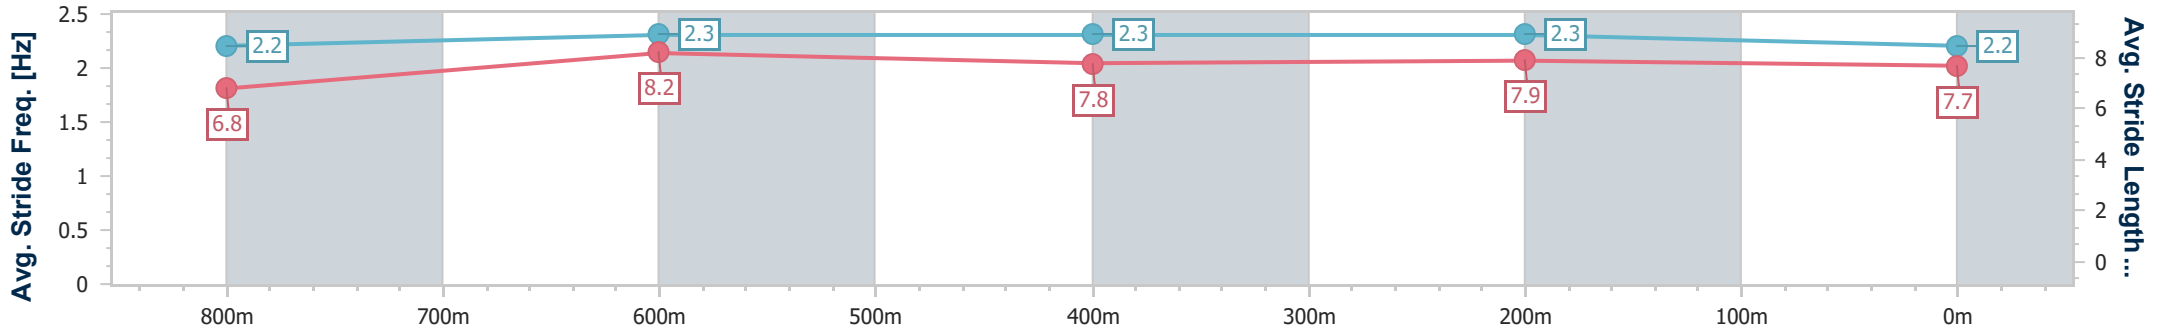

- [] Ranking at each section and finish
- .-.- No data available at this section
- NA No data available

Horse/Jockey Name	Nord Lyon
Final Rank	5
Fastest Section Time (Section)	0:10.65 (800m)
Top Speed [km/h] (Section)	69.6 (800m)
Race State	Finished

Sunshine Coast QLD Professional
 Race 10: TAB MAGIC MILLIONS COUNTRY CUP QUALIFIER
 BENCHMARK 75 Handicap - 1000m

17 December 2023 - 18:01

Track Rating: Soft 5, Weather: Overcast, Rail Position: True

Section	Overall	800m	600m	400m	200m
Section Times	0:58.15 [5] (0:13.20)	0:44.95 [8] (0:10.65)	0:34.30 [8] (0:11.10)	0:23.20 [7] (0:11.16)	0:12.04 [9] (0:12.04)
Average Speed [km/h]	54.6	68.3	65.5	64.8	59.6
Top Speed [km/h]	69.1	69.6	67.3	65.5	63.4
Avg. Dist. to Rail [m]	6.0	2.8	2.3	6.6	7.2
Avg. Stride Freq. [Hz]	2.2	2.3	2.3	2.3	2.2
Avg. Stride Length [m]	6.8	8.2	7.8	7.9	7.7