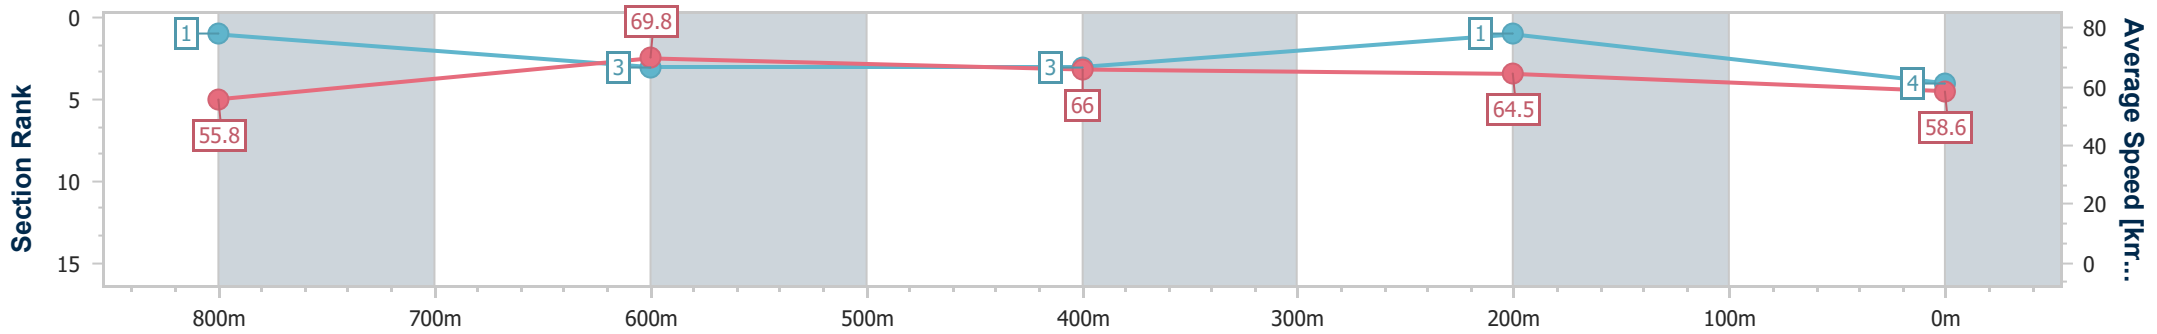

Horse/Jockey Name	Authentic Jewel
Final Rank	4
Fastest Section Time (Section)	0:10.48 (800m)
Top Speed [km/h] (Section)	70.9 (Overall)
Race State	Finished

Sunshine Coast QLD Professional
Race 10: TAB MAGIC MILLIONS COUNTRY CUP QUALIFIER
BENCHMARK 75 Handicap - 1000m

17 December 2023 - 18:01

Track Rating: Soft 5, Weather: Overcast, Rail Position: True

Section	Overall	800m	600m	400m	200m
Section Times	0:58.02 [4] (0:12.92)	0:45.10 [1] (0:10.48)	0:34.62 [3] (0:11.14)	0:23.48 [3] (0:11.16)	0:12.32 [1] (0:12.32)
Average Speed [km/h]	55.8	69.8	66.0	64.5	58.6
Top Speed [km/h]	70.9	70.8	68.2	66.0	62.8
Avg. Dist. to Rail [m]	11.4	4.6	3.7	5.4	4.8
Avg. Stride Freq. [Hz]	2.4	2.6	2.5	2.5	2.4
Avg. Stride Length [m]	6.4	7.4	7.2	7.1	6.8

- [ ] Ranking at each section and finish
- -.-.- No data available at this section
- NA No data available