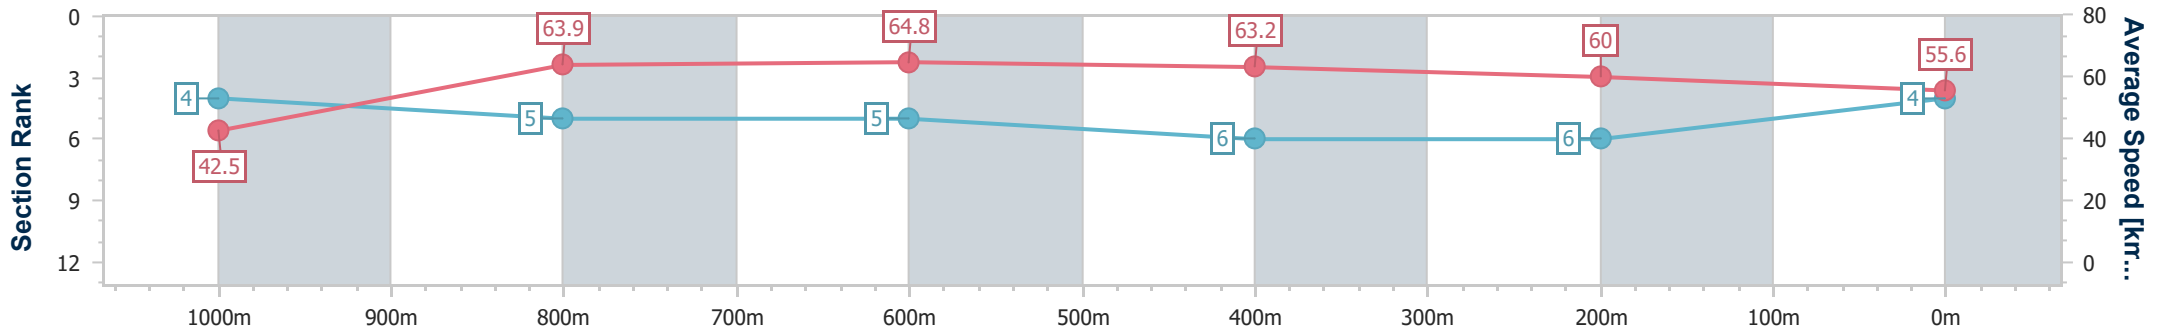

Horse/Jockey Name	Hayaku
Final Rank	4
Fastest Section Time (Section)	0:08.41 (Overall)
Top Speed [km/h] (Section)	65.5 (600m)
Race State	Finished

Aquis Park Gold Coast Poly QLD Professional
Race 4: LIFEFLIGHT LOTTERIES Maiden Handicap - 1100m

23 December 2023 - 14:49

Track Rating: Synthetic, Weather: Fine, Rail Position: True

Section	Overall	1000m	800m	600m	400m	200m
Section Times	1:07.75 [4] (0:08.41)	0:59.34 [4] (0:11.31)	0:48.03 [5] (0:11.34)	0:36.69 [5] (0:11.67)	0:25.02 [6] (0:12.10)	0:12.92 [6] (0:12.92)
Average Speed [km/h]	42.5	63.9	64.8	63.2	60.0	55.6
Top Speed [km/h]	60.1	64.5	65.5	65.5	62.2	58.1
Avg. Dist. to Rail [m]	1.0	0.5	3.8	4.9	4.5	4.4
Avg. Stride Freq. [Hz]	2.3	2.3	2.4	2.3	2.4	2.2
Avg. Stride Length [m]	5.2	7.5	7.6	7.5	7.0	6.9

- [ ] Ranking at each section and finish
- -.-.- No data available at this section
- NA No data available