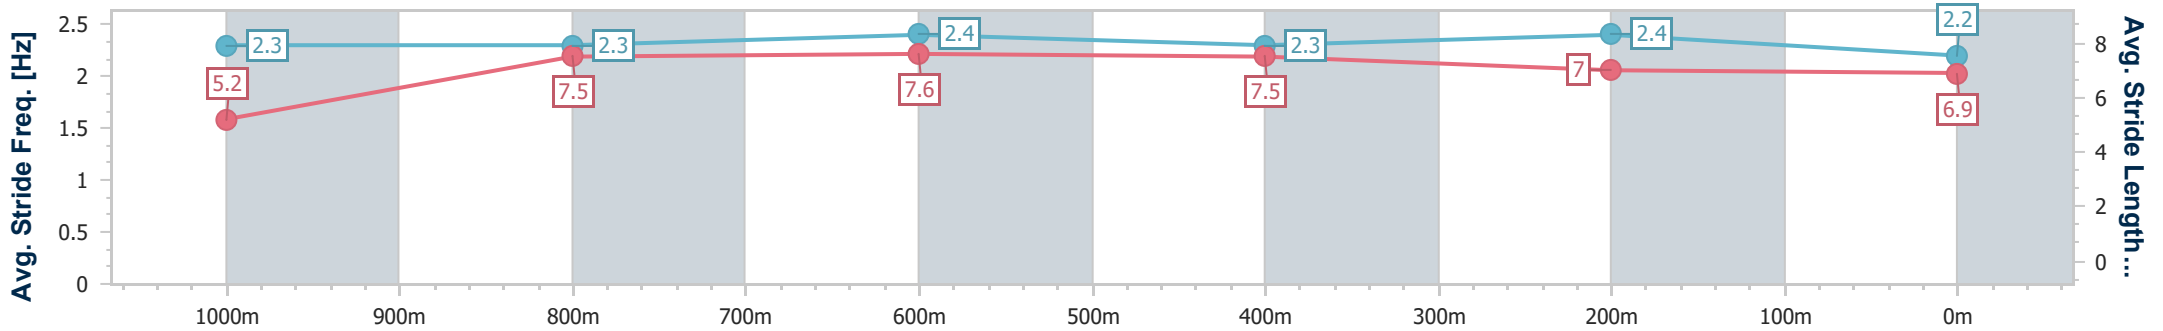

- [] Ranking at each section and finish
- .-.- No data available at this section
- NA No data available

Horse/Jockey Name	Hayaku
Final Rank	4
Fastest Section Time (Section)	0:08.41 (Overall)
Top Speed [km/h] (Section)	65.5 (600m)
Race State	Finished

Aquis Park Gold Coast Poly QLD Professional
Race 4: LIFEFLIGHT LOTTERIES Maiden Handicap - 1100m

23 December 2023 - 14:49

Track Rating: Synthetic, Weather: Fine, Rail Position: True

Section	Overall	1000m	800m	600m	400m	200m
Section Times	1:07.75 [4] (0:08.41)	0:59.34 [4] (0:11.31)	0:48.03 [5] (0:11.34)	0:36.69 [5] (0:11.67)	0:25.02 [6] (0:12.10)	0:12.92 [6] (0:12.92)
Average Speed [km/h]	42.5	63.9	64.8	63.2	60.0	55.6
Top Speed [km/h]	60.1	64.5	65.5	65.5	62.2	58.1
Avg. Dist. to Rail [m]	1.0	0.5	3.8	4.9	4.5	4.4
Avg. Stride Freq. [Hz]	2.3	2.3	2.4	2.3	2.4	2.2
Avg. Stride Length [m]	5.2	7.5	7.6	7.5	7.0	6.9