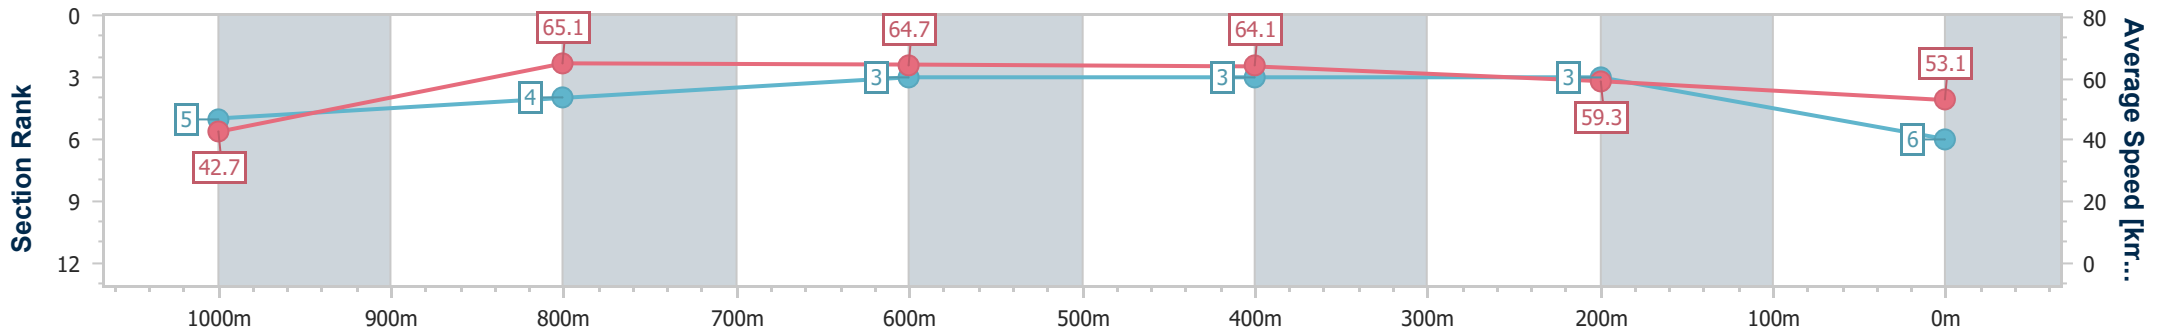

- [] Ranking at each section and finish
- .-.- No data available at this section
- NA No data available

Horse/Jockey Name	Ravisher
Final Rank	6
Fastest Section Time (Section)	0:08.45 (Overall)
Top Speed [km/h] (Section)	66.6 (600m)
Race State	Finished

Aquis Park Gold Coast Poly QLD Professional
Race 4: LIFEFLIGHT LOTTERIES Maiden Handicap - 1100m

23 December 2023 - 14:49

Track Rating: Synthetic, Weather: Fine, Rail Position: True

Section	Overall	1000m	800m	600m	400m	200m
Section Times	1:07.93 [6] (0:08.45)	0:59.48 [5] (0:11.13)	0:48.35 [4] (0:11.22)	0:37.13 [3] (0:11.36)	0:25.77 [3] (0:12.23)	0:13.54 [3] (0:13.54)
Average Speed [km/h]	42.7	65.1	64.7	64.1	59.3	53.1
Top Speed [km/h]	61.9	66.1	66.1	66.6	61.5	57.3
Avg. Dist. to Rail [m]	3.5	1.7	2.0	2.6	3.6	5.4
Avg. Stride Freq. [Hz]	2.1	2.4	2.4	2.4	2.4	2.3
Avg. Stride Length [m]	5.6	7.6	7.5	7.3	6.8	6.4