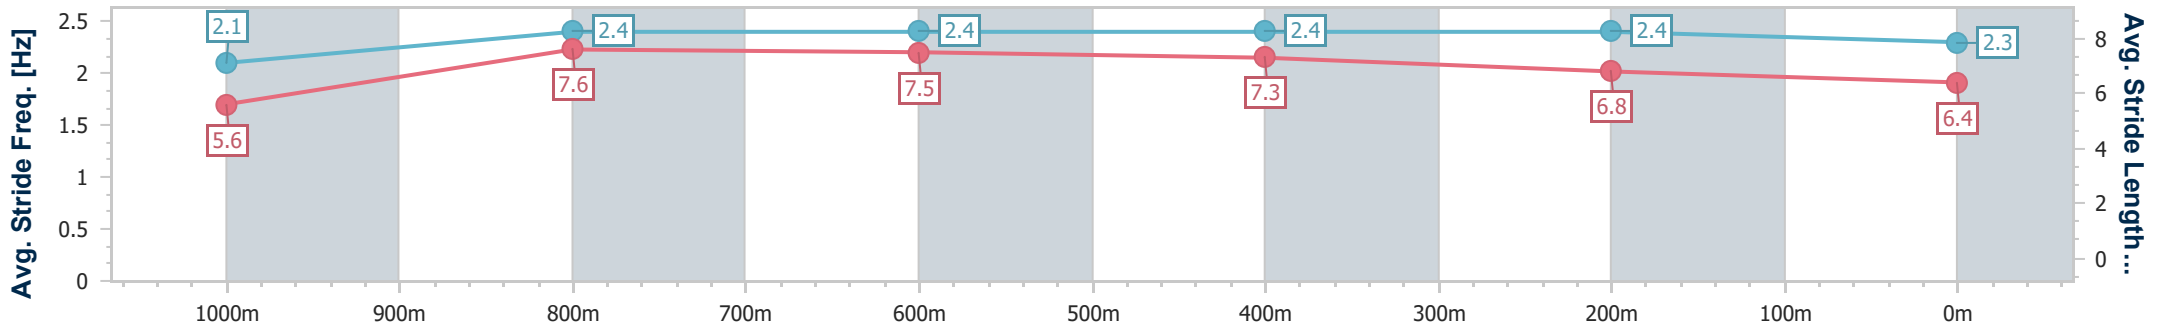

- [] Ranking at each section and finish
- .-.- No data available at this section
- NA No data available

Horse/Jockey Name	Ravisher
Final Rank	6
Fastest Section Time (Section)	0:08.45 (Overall)
Top Speed [km/h] (Section)	66.6 (600m)
Race State	Finished

Aquis Park Gold Coast Poly QLD Professional
Race 4: LIFEFLIGHT LOTTERIES Maiden Handicap - 1100m

23 December 2023 - 14:49

Track Rating: Synthetic, Weather: Fine, Rail Position: True

Section	Overall	1000m	800m	600m	400m	200m
Section Times	1:07.93 [6] (0:08.45)	0:59.48 [5] (0:11.13)	0:48.35 [4] (0:11.22)	0:37.13 [3] (0:11.36)	0:25.77 [3] (0:12.23)	0:13.54 [3] (0:13.54)
Average Speed [km/h]	42.7	65.1	64.7	64.1	59.3	53.1
Top Speed [km/h]	61.9	66.1	66.1	66.6	61.5	57.3
Avg. Dist. to Rail [m]	3.5	1.7	2.0	2.6	3.6	5.4
Avg. Stride Freq. [Hz]	2.1	2.4	2.4	2.4	2.4	2.3
Avg. Stride Length [m]	5.6	7.6	7.5	7.3	6.8	6.4