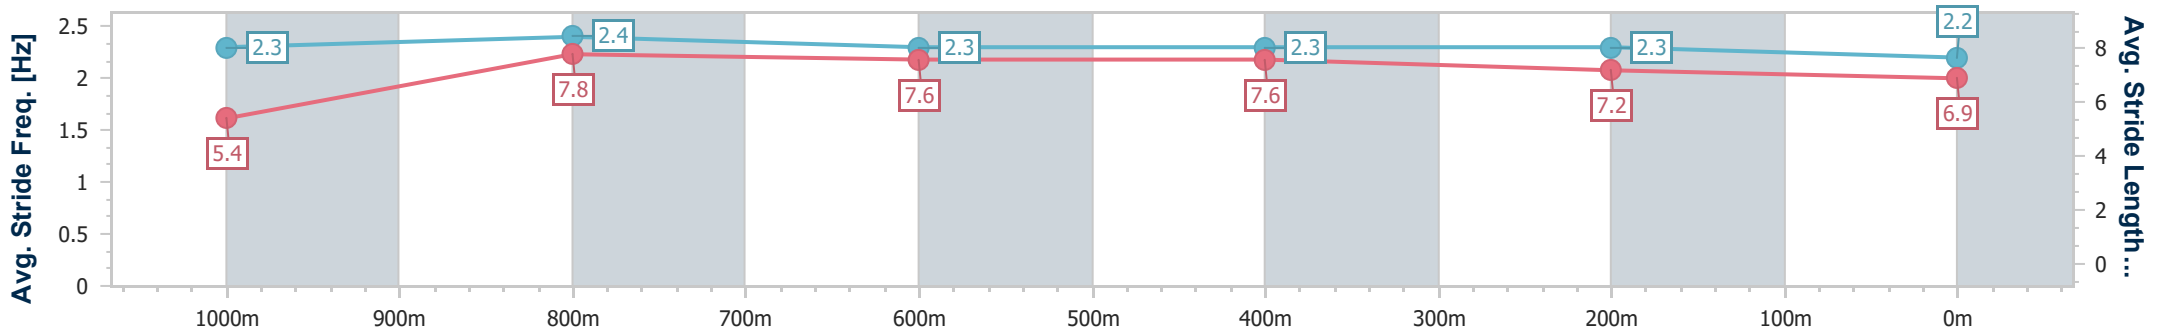

23 December 2023 - 14:49

Track Rating: Synthetic, Weather: Fine, Rail Position: True

Section	Overall	1000m	800m	600m	400m	200m
Section Times	1:07.09 [1] (0:08.17)	0:58.92 [2] (0:11.02)	0:47.90 [2] (0:11.33)	0:36.57 [2] (0:11.44)	0:25.13 [1] (0:12.02)	0:13.11 [1] (0:13.11)
Average Speed [km/h]	43.9	65.7	64.2	63.5	60.3	55.3
Top Speed [km/h]	64.9	66.6	65.1	64.8	63.1	57.7
Avg. Dist. to Rail [m]	5.8	1.2	2.2	1.8	3.1	3.5
Avg. Stride Freq. [Hz]	2.3	2.4	2.3	2.3	2.3	2.2
Avg. Stride Length [m]	5.4	7.8	7.6	7.6	7.2	6.9