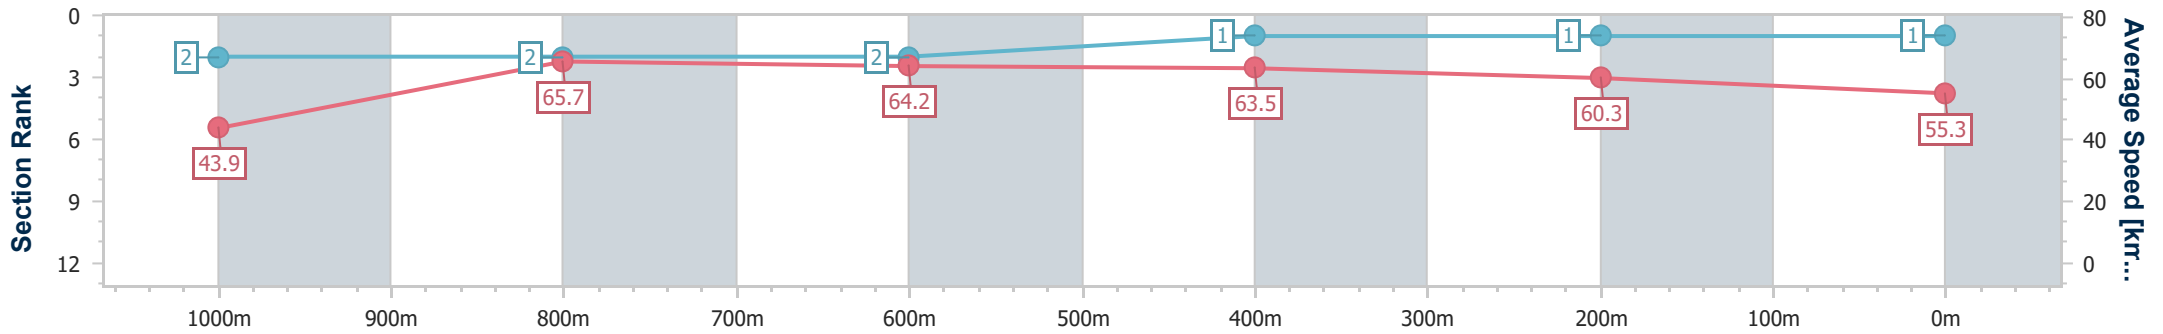

23 December 2023 - 14:49

Track Rating: Synthetic, Weather: Fine, Rail Position: True

Section	Overall	1000m	800m	600m	400m	200m
Section Times	1:07.09 [1] (0:08.17)	0:58.92 [2] (0:11.02)	0:47.90 [2] (0:11.33)	0:36.57 [2] (0:11.44)	0:25.13 [1] (0:12.02)	0:13.11 [1] (0:13.11)
Average Speed [km/h]	43.9	65.7	64.2	63.5	60.3	55.3
Top Speed [km/h]	64.9	66.6	65.1	64.8	63.1	57.7
Avg. Dist. to Rail [m]	5.8	1.2	2.2	1.8	3.1	3.5
Avg. Stride Freq. [Hz]	2.3	2.4	2.3	2.3	2.3	2.2
Avg. Stride Length [m]	5.4	7.8	7.6	7.6	7.2	6.9