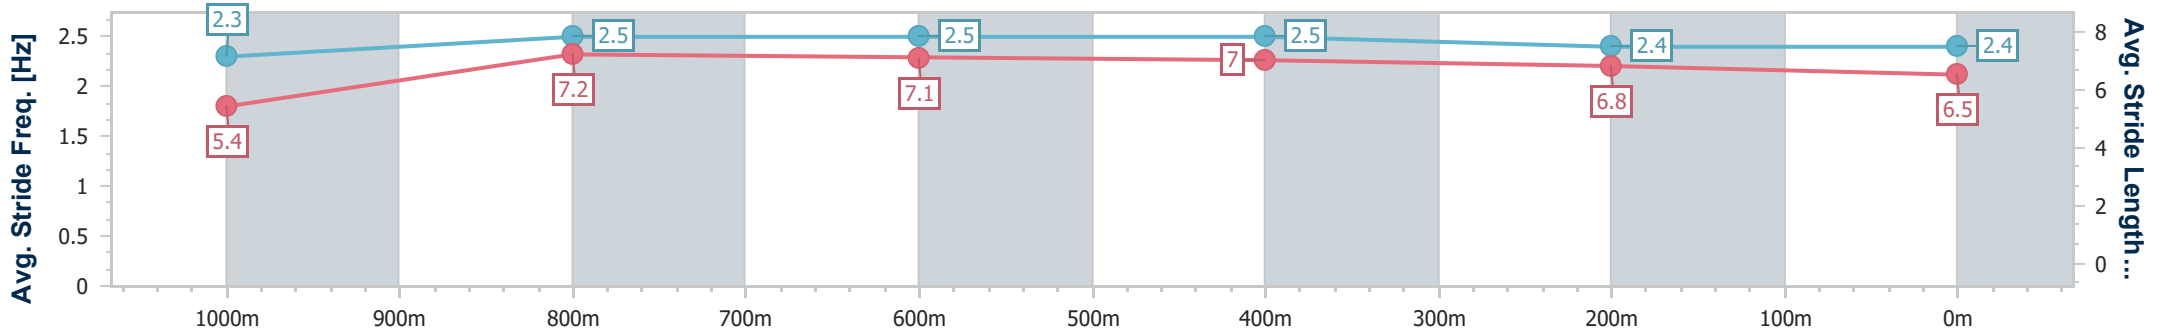

Horse/Jockey Name	Constant Cafe
Final Rank	2
Fastest Section Time (Section)	0:08.09 (Overall)
Top Speed [km/h] (Section)	66.9 (1000m)
Race State	Finished

Aquis Park Gold Coast Poly QLD Professional
Race 4: LIFEFLIGHT LOTTERIES Maiden Handicap - 1100m

23 December 2023 - 14:49

Track Rating: Synthetic, Weather: Fine, Rail Position: True

Section	Overall	1000m	800m	600m	400m	200m
Section Times	1:07.11 [2] (0:08.09)	0:59.02 [1] (0:11.02)	0:48.00 [1] (0:11.28)	0:36.72 [1] (0:11.57)	0:25.15 [2] (0:12.23)	0:12.92 [2] (0:12.92)
Average Speed [km/h]	44.3	65.5	65.0	62.7	59.1	56.0
Top Speed [km/h]	64.6	66.9	65.8	64.6	61.3	58.8
Avg. Dist. to Rail [m]	4.3	0.7	2.9	2.1	1.3	1.2
Avg. Stride Freq. [Hz]	2.3	2.5	2.5	2.5	2.4	2.4
Avg. Stride Length [m]	5.4	7.2	7.1	7.0	6.8	6.5

- [ ] Ranking at each section and finish
- -.-.- No data available at this section
- NA No data available