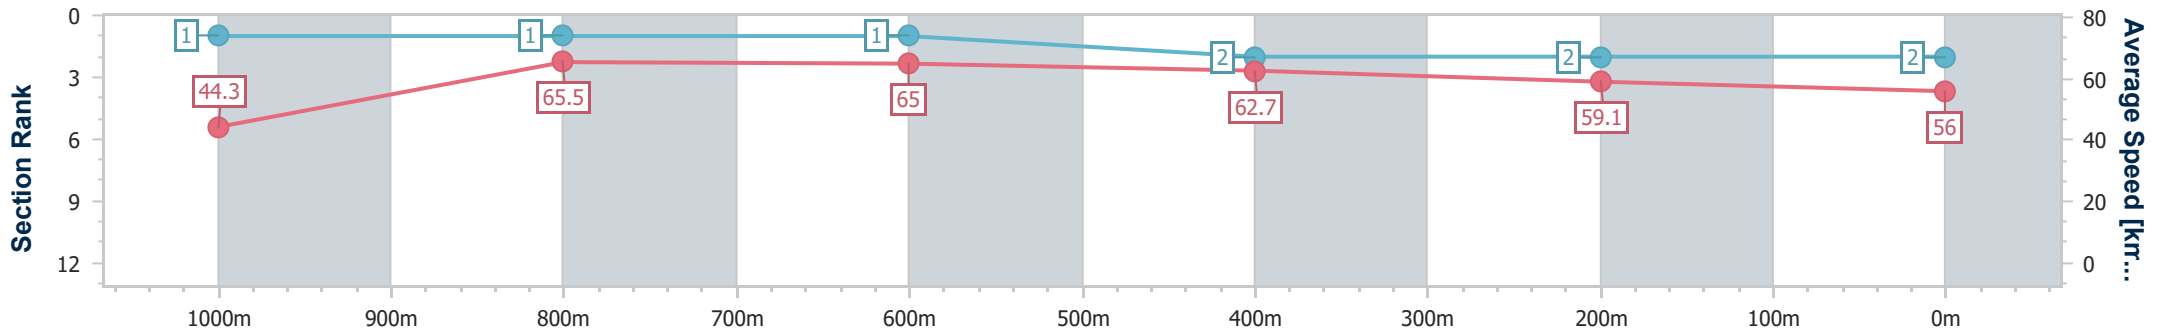

Horse/Jockey Name	Constant Cafe
Final Rank	2
Fastest Section Time (Section)	0:08.09 (Overall)
Top Speed [km/h] (Section)	66.9 (1000m)
Race State	Finished

Aquis Park Gold Coast Poly QLD Professional
Race 4: LIFEFLIGHT LOTTERIES Maiden Handicap - 1100m

23 December 2023 - 14:49

Track Rating: Synthetic, Weather: Fine, Rail Position: True

Section	Overall	1000m	800m	600m	400m	200m
Section Times	1:07.11 [2] (0:08.09)	0:59.02 [1] (0:11.02)	0:48.00 [1] (0:11.28)	0:36.72 [1] (0:11.57)	0:25.15 [2] (0:12.23)	0:12.92 [2] (0:12.92)
Average Speed [km/h]	44.3	65.5	65.0	62.7	59.1	56.0
Top Speed [km/h]	64.6	66.9	65.8	64.6	61.3	58.8
Avg. Dist. to Rail [m]	4.3	0.7	2.9	2.1	1.3	1.2
Avg. Stride Freq. [Hz]	2.3	2.5	2.5	2.5	2.4	2.4
Avg. Stride Length [m]	5.4	7.2	7.1	7.0	6.8	6.5

- [ ] Ranking at each section and finish
- -.-.- No data available at this section
- NA No data available