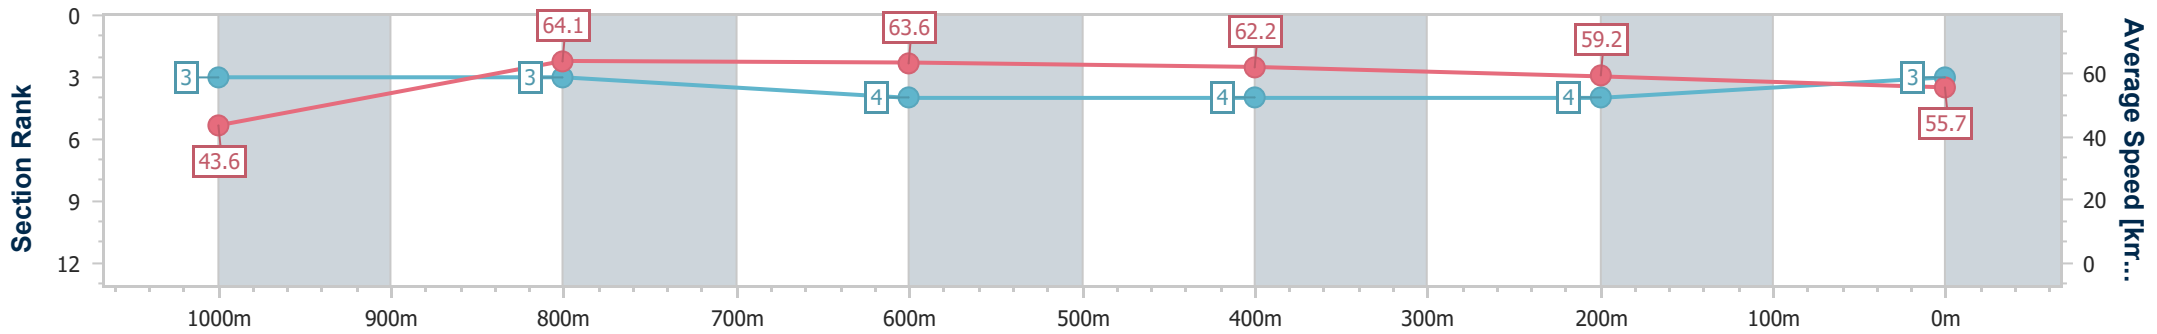

Horse/Jockey Name	Worthy Essgee
Final Rank	3
Fastest Section Time (Section)	0:08.26 (Overall)
Top Speed [km/h] (Section)	65.3 (1000m)
Race State	Finished

Aquis Park Gold Coast Poly QLD Professional
Race 4: LIFEFLIGHT LOTTERIES Maiden Handicap - 1100m

23 December 2023 - 14:49

Track Rating: Synthetic, Weather: Fine, Rail Position: True

Section	Overall	1000m	800m	600m	400m	200m
Section Times	1:07.53 [3] (0:08.26)	0:59.27 [3] (0:11.28)	0:47.99 [3] (0:11.36)	0:36.63 [4] (0:11.50)	0:25.13 [4] (0:12.10)	0:13.03 [4]
Average Speed [km/h]	43.6	64.1	63.6	62.2	59.2	55.7
Top Speed [km/h]	62.4	65.3	64.8	64.4	61.3	58.1
Avg. Dist. to Rail [m]	3.4	1.9	0.9	1.3	1.5	2.7
Avg. Stride Freq. [Hz]	2.4	2.5	2.5	2.5	2.5	2.4
Avg. Stride Length [m]	5.0	7.3	7.2	7.0	6.6	6.3

- [ ] Ranking at each section and finish
- -.-.- No data available at this section
- NA No data available