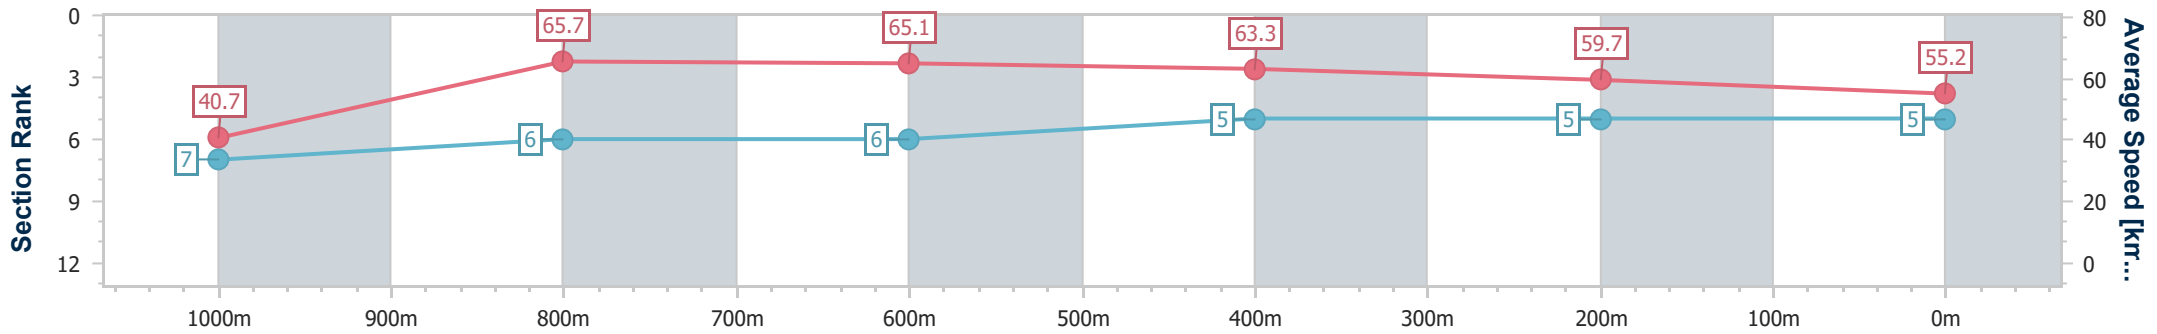

Horse/Jockey Name	Fly With You
Final Rank	5
Fastest Section Time (Section)	0:08.86 (Overall)
Top Speed [km/h] (Section)	66.8 (1000m)
Race State	Finished

Aquis Park Gold Coast Poly QLD Professional
Race 4: LIFEFLIGHT LOTTERIES Maiden Handicap - 1100m

23 December 2023 - 14:49

Track Rating: Synthetic, Weather: Fine, Rail Position: True

Section	Overall	1000m	800m	600m	400m	200m
Section Times	1:07.76 [5] (0:08.86)	0:58.90 [7] (0:10.97)	0:47.93 [6] (0:11.25)	0:36.68 [6] (0:11.47)	0:25.21 [5] (0:12.11)	0:13.10 [5] (0:13.10)
Average Speed [km/h]	40.7	65.7	65.1	63.3	59.7	55.2
Top Speed [km/h]	63.5	66.8	66.4	65.6	61.2	57.8
Avg. Dist. to Rail [m]	1.2	1.1	2.5	2.8	3.9	6.7
Avg. Stride Freq. [Hz]	2.1	2.4	2.4	2.3	2.3	2.2
Avg. Stride Length [m]	5.4	7.7	7.6	7.6	7.3	7.0

- [ ] Ranking at each section and finish
- -.-.- No data available at this section
- NA No data available