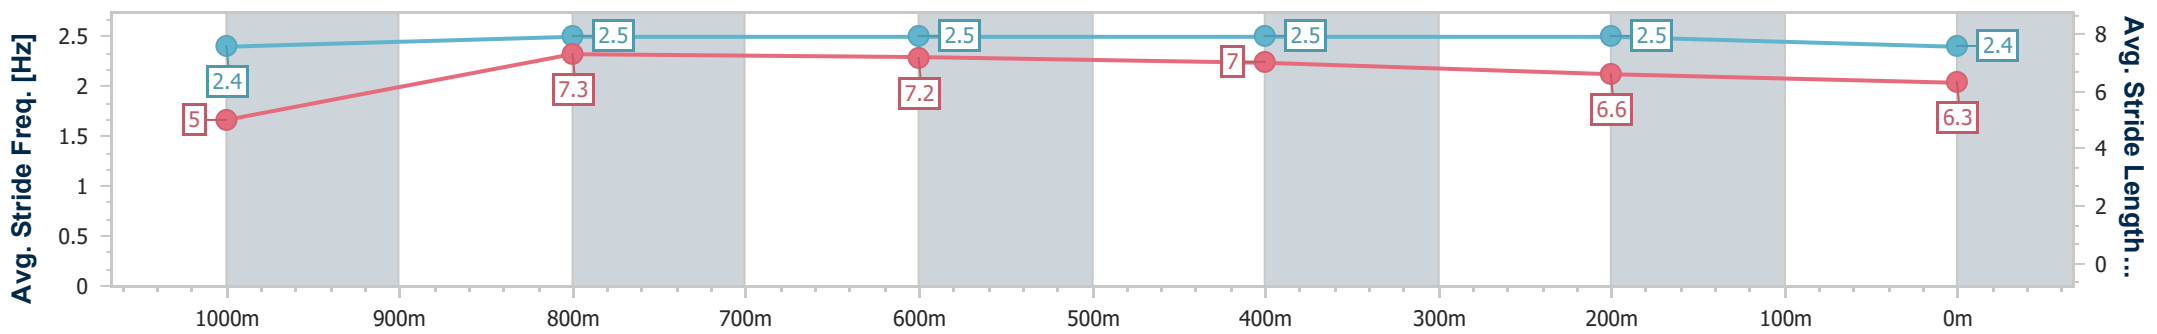

Horse/Jockey Name	Worthy Essgee
Final Rank	3
Fastest Section Time (Section)	0:08.26 (Overall)
Top Speed [km/h] (Section)	65.3 (1000m)
Race State	Finished

Aquis Park Gold Coast Poly QLD Professional
Race 4: LIFEFLIGHT LOTTERIES Maiden Handicap - 1100m

23 December 2023 - 14:49

Track Rating: Synthetic, Weather: Fine, Rail Position: True

Section	Overall	1000m	800m	600m	400m	200m
Section Times	1:07.53 [3] (0:08.26)	0:59.27 [3] (0:11.28)	0:47.99 [3] (0:11.36)	0:36.63 [4] (0:11.50)	0:25.13 [4] (0:12.10)	0:13.03 [4]
Average Speed [km/h]	43.6	64.1	63.6	62.2	59.2	55.7
Top Speed [km/h]	62.4	65.3	64.8	64.4	61.3	58.1
Avg. Dist. to Rail [m]	3.4	1.9	0.9	1.3	1.5	2.7
Avg. Stride Freq. [Hz]	2.4	2.5	2.5	2.5	2.5	2.4
Avg. Stride Length [m]	5.0	7.3	7.2	7.0	6.6	6.3

- [ ] Ranking at each section and finish
- -.-.- No data available at this section
- NA No data available