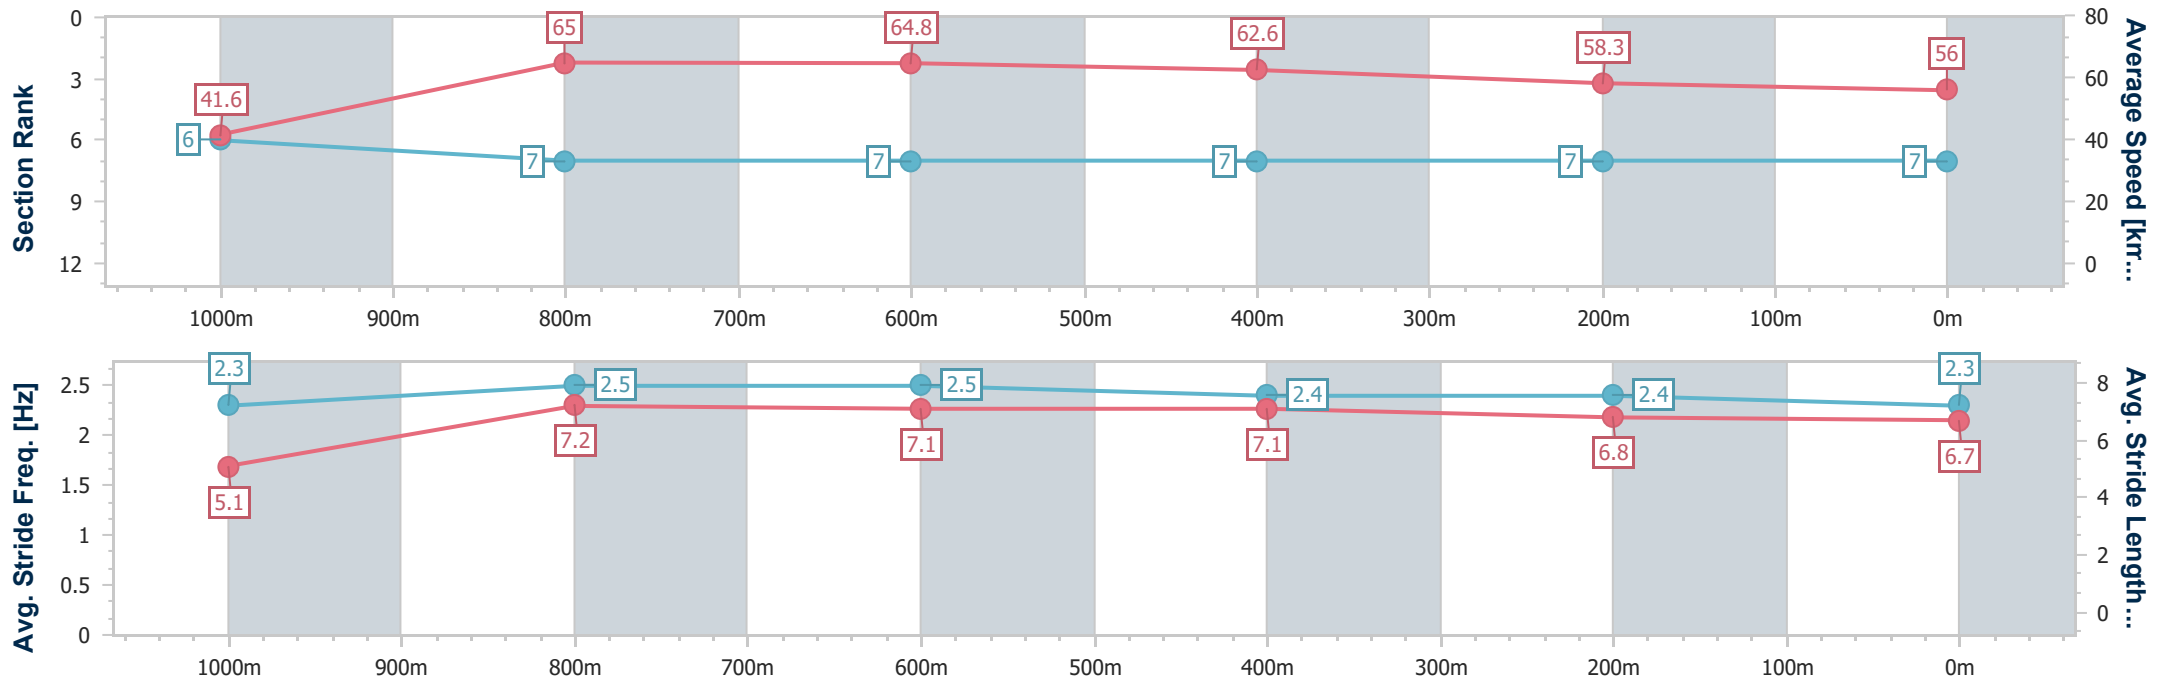

Aquis Park Gold Coast Poly QLD Professional
Race 4: LIFEFLIGHT LOTTERIES Maiden Handicap - 1100m

23 December 2023 - 14:49

Track Rating: Synthetic, Weather: Fine, Rail Position: True

Section	Overall	1000m	800m	600m	400m	200m
Section Times	1:07.93 [6] (0:08.45)	0:59.48 [5] (0:11.13)	0:48.35 [4] (0:11.22)	0:37.13 [3] (0:11.36)	0:25.77 [3] (0:12.23)	0:13.54 [3] (0:13.54)
Average Speed [km/h]	42.7	65.1	64.7	64.1	59.3	53.1
Top Speed [km/h]	61.9	66.1	66.1	66.6	61.5	57.3
Avg. Dist. to Rail [m]	3.5	1.7	2.0	2.6	3.6	5.4
Avg. Stride Freq. [Hz]	2.1	2.4	2.4	2.4	2.4	2.3
Avg. Stride Length [m]	5.6	7.6	7.5	7.3	6.8	6.4

- [] Ranking at each section and finish
- .-.- No data available at this section
- NA No data available

Horse/Jockey Name	Dustyiam
Final Rank	7
Fastest Section Time (Section)	0:08.67 (Overall)
Top Speed [km/h] (Section)	66.3 (800m)
Race State	Finished

Aquis Park Gold Coast Poly QLD Professional
Race 4: LIFEFLIGHT LOTTERIES Maiden Handicap - 1100m

23 December 2023 - 14:49

Track Rating: Synthetic, Weather: Fine, Rail Position: True

Section	Overall	1000m	800m	600m	400m	200m
Section Times	1:08.30 [7] (0:08.67)	0:59.63 [6] (0:11.21)	0:48.42 [7] (0:11.36)	0:37.06 [7] (0:11.70)	0:25.36 [7] (0:12.44)	0:12.92 [7] (0:12.92)
Average Speed [km/h]	41.6	65.0	64.8	62.6	58.3	56.0
Top Speed [km/h]	60.8	65.7	66.3	64.7	59.7	57.5
Avg. Dist. to Rail [m]	3.2	3.6	4.6	3.7	3.5	5.8
Avg. Stride Freq. [Hz]	2.3	2.5	2.5	2.4	2.4	2.3
Avg. Stride Length [m]	5.1	7.2	7.1	7.1	6.8	6.7

- [] Ranking at each section and finish
- .-.-.- No data available at this section
- NA No data available