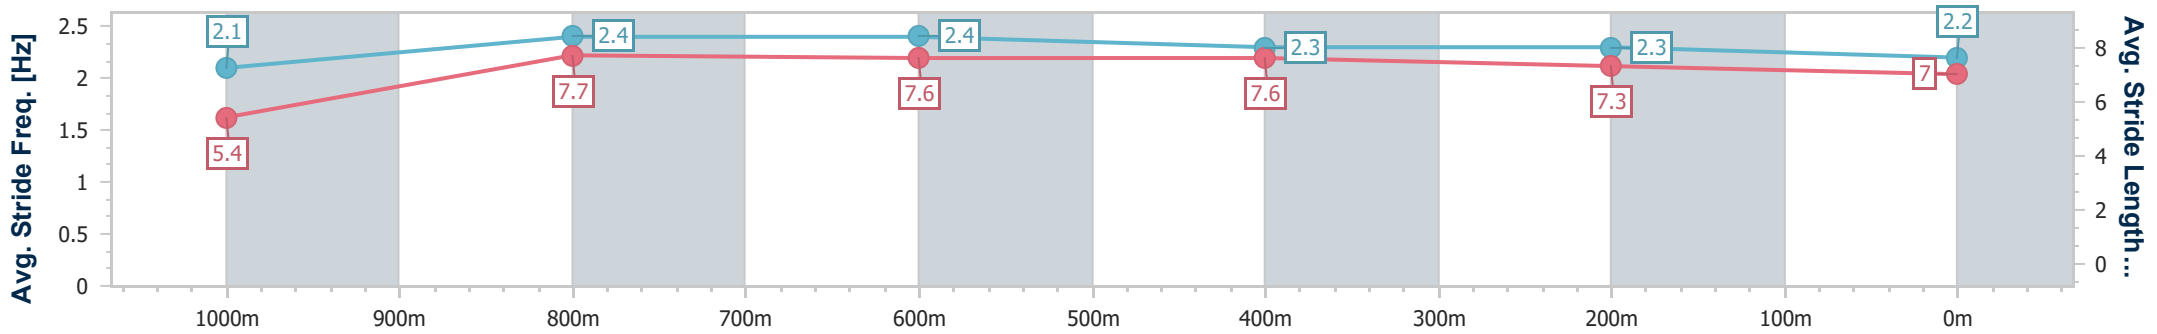

- [] Ranking at each section and finish
- .-.- No data available at this section
- NA No data available

Horse/Jockey Name	Fly With You
Final Rank	5
Fastest Section Time (Section)	0:08.86 (Overall)
Top Speed [km/h] (Section)	66.8 (1000m)
Race State	Finished

Aquis Park Gold Coast Poly QLD Professional
Race 4: LIFEFLIGHT LOTTERIES Maiden Handicap - 1100m

23 December 2023 - 14:49

Track Rating: Synthetic, Weather: Fine, Rail Position: True

Section	Overall	1000m	800m	600m	400m	200m
Section Times	1:07.76 [5] (0:08.86)	0:58.90 [7] (0:10.97)	0:47.93 [6] (0:11.25)	0:36.68 [6] (0:11.47)	0:25.21 [5] (0:12.11)	0:13.10 [5] (0:13.10)
Average Speed [km/h]	40.7	65.7	65.1	63.3	59.7	55.2
Top Speed [km/h]	63.5	66.8	66.4	65.6	61.2	57.8
Avg. Dist. to Rail [m]	1.2	1.1	2.5	2.8	3.9	6.7
Avg. Stride Freq. [Hz]	2.1	2.4	2.4	2.3	2.3	2.2
Avg. Stride Length [m]	5.4	7.7	7.6	7.6	7.3	7.0