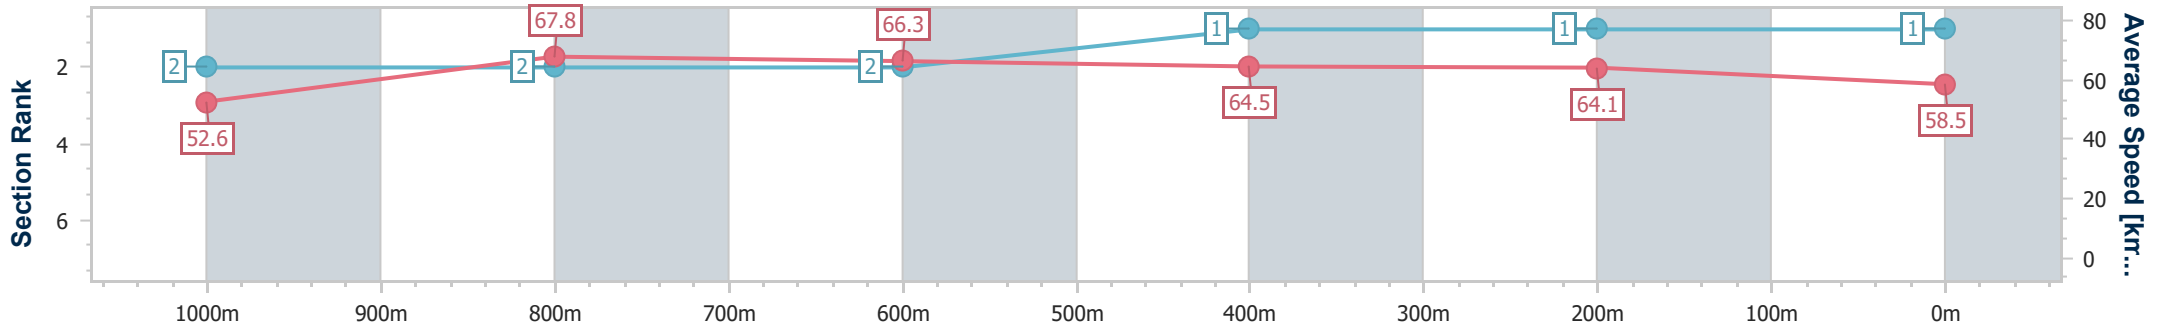

Section	Overall	1000m	800m	600m	400m	200m
Section Times	1:10.12 [1] (0:13.67)	0:56.45 [2] (0:10.85)	0:45.60 [2] (0:11.01)	0:34.59 [2] (0:11.09)	0:23.50 [1] (0:11.25)	0:12.25 [1] (0:12.25)
Average Speed [km/h]	52.6	67.8	66.3	64.5	64.1	58.5
Top Speed [km/h]	66.1	69.2	68.1	66.0	65.6	61.5
Avg. Dist. to Rail [m]	3.6	4.7	2.2	1.1	1.2	1.6
Avg. Stride Freq. [Hz]	2.3	2.4	2.4	2.3	2.3	2.3
Avg. Stride Length [m]	6.4	7.8	7.8	7.7	7.6	7.2