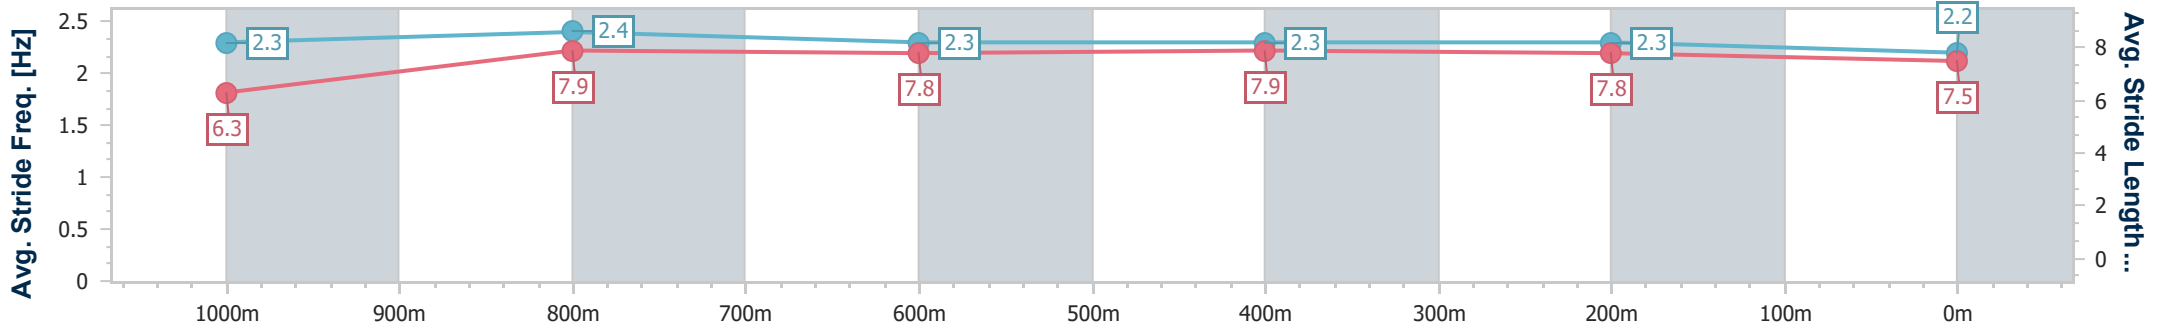

Horse/Jockey Name	Customized
Final Rank	3
Fastest Section Time (Section)	0:10.89 (1000m)
Top Speed [km/h] (Section)	68.4 (1000m)
Race State	Finished

Eagle Farm QLD Professional
Race 6: MAGIC MILLIONS B.J. MCLACHLAN STAKES (2YO) - GROUP 3 - 1200m
23 December 2023 - 15:13
Track Rating: Good 4, Weather: Fine, Rail Position: +4m Entire

BRISBANE RACING CLUB

Section	Overall	1000m	800m	600m	400m	200m
Section Times	1:10.62 [3] (0:14.00)	0:56.62 [5] (0:10.89)	0:45.73 [5] (0:11.09)	0:34.64 [6] (0:11.31)	0:23.33 [6] (0:11.15)	0:12.18 [4] (0:12.18)
Average Speed [km/h]	51.6	67.4	65.9	64.3	64.6	59.2
Top Speed [km/h]	65.6	68.4	67.2	65.6	66.2	62.3
Avg. Dist. to Rail [m]	3.9	3.6	3.6	2.3	5.1	6.2
Avg. Stride Freq. [Hz]	2.3	2.4	2.3	2.3	2.3	2.2
Avg. Stride Length [m]	6.3	7.9	7.8	7.9	7.8	7.5

- [ ] Ranking at each section and finish
- -.-.-.- No data available at this section
- NA No data available