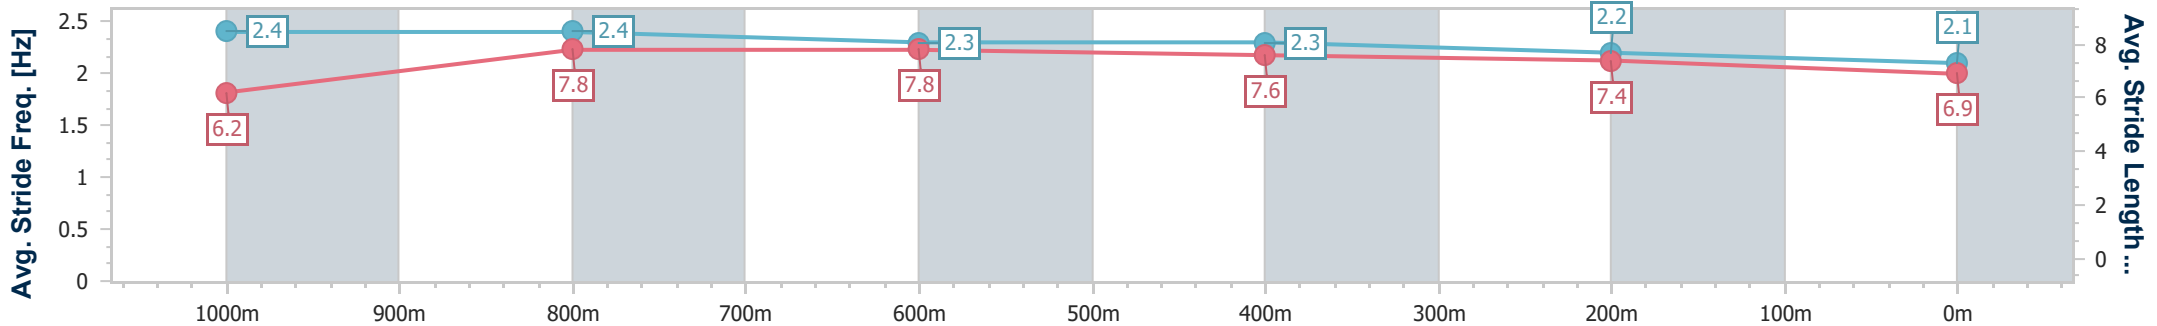

Horse/Jockey Name	Moet At Midnight
Final Rank	6
Fastest Section Time (Section)	0:10.86 (1000m)
Top Speed [km/h] (Section)	67.7 (1000m)
Race State	Finished

Eagle Farm QLD Professional
Race 6: MAGIC MILLIONS B.J. MCLACHLAN STAKES (2YO) - GROUP 3 - 1200m
23 December 2023 - 15:13
Track Rating: Good 4, Weather: Fine, Rail Position: +4m Entire

BRISBANE RACING CLUB

Section	Overall	1000m	800m	600m	400m	200m
Section Times	1:13.24 [6] (0:13.68)	0:59.56 [3] (0:10.86)	0:48.70 [3] (0:11.07)	0:37.63 [3] (0:11.55)	0:26.08 [4] (0:12.20)	0:13.88 [6] (0:13.88)
Average Speed [km/h]	52.8	66.9	65.2	62.4	59.0	52.0
Top Speed [km/h]	66.9	67.7	65.9	64.1	62.1	56.3
Avg. Dist. to Rail [m]	1.9	2.1	0.9	0.5	2.3	1.7
Avg. Stride Freq. [Hz]	2.4	2.4	2.3	2.3	2.2	2.1
Avg. Stride Length [m]	6.2	7.8	7.8	7.6	7.4	6.9

- [ ] Ranking at each section and finish
- -.-.- No data available at this section
- NA No data available