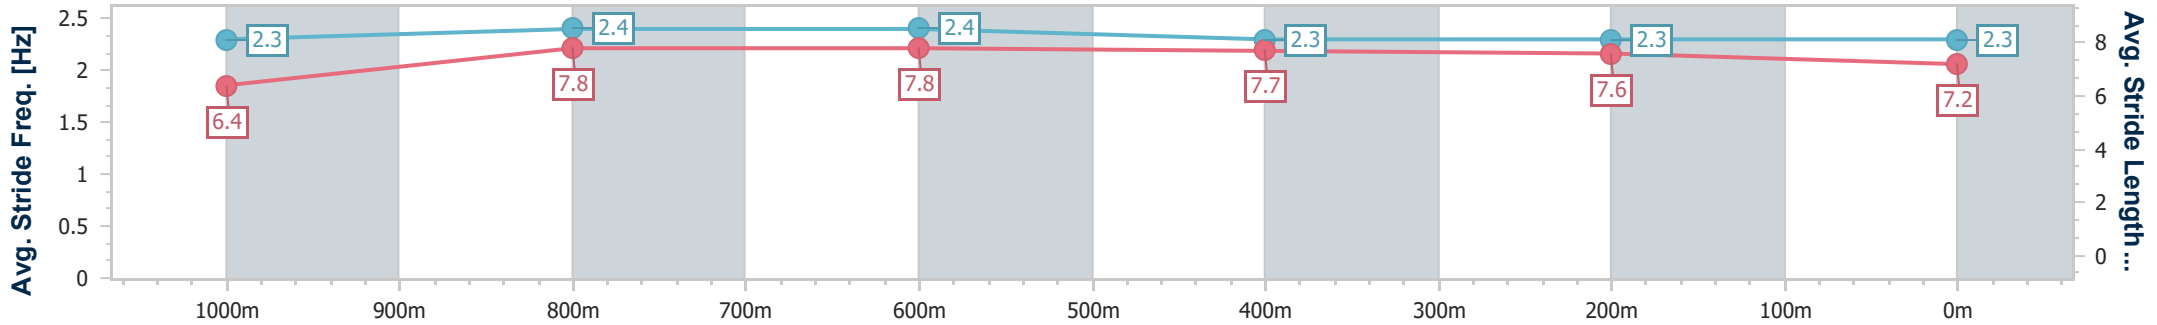

Horse/Jockey Name	Storm Boy
Final Rank	1
Fastest Section Time (Section)	0:10.85 (1000m)
Top Speed [km/h] (Section)	69.2 (1000m)
Race State	Finished

Eagle Farm QLD Professional
Race 6: MAGIC MILLIONS B.J. MCLACHLAN STAKES (2YO) - GROUP 3 - 1200m
23 December 2023 - 15:13
Track Rating: Good 4, Weather: Fine, Rail Position: +4m Entire

BRISBANE RACING CLUB

Section	Overall	1000m	800m	600m	400m	200m
Section Times	1:10.12 [1] (0:13.67)	0:56.45 [2] (0:10.85)	0:45.60 [2] (0:11.01)	0:34.59 [2] (0:11.09)	0:23.50 [1] (0:11.25)	0:12.25 [1] (0:12.25)
Average Speed [km/h]	52.6	67.8	66.3	64.5	64.1	58.5
Top Speed [km/h]	66.1	69.2	68.1	66.0	65.6	61.5
Avg. Dist. to Rail [m]	3.6	4.7	2.2	1.1	1.2	1.6
Avg. Stride Freq. [Hz]	2.3	2.4	2.4	2.3	2.3	2.3
Avg. Stride Length [m]	6.4	7.8	7.8	7.7	7.6	7.2

- [ ] Ranking at each section and finish
- -.-.- No data available at this section
- NA No data available