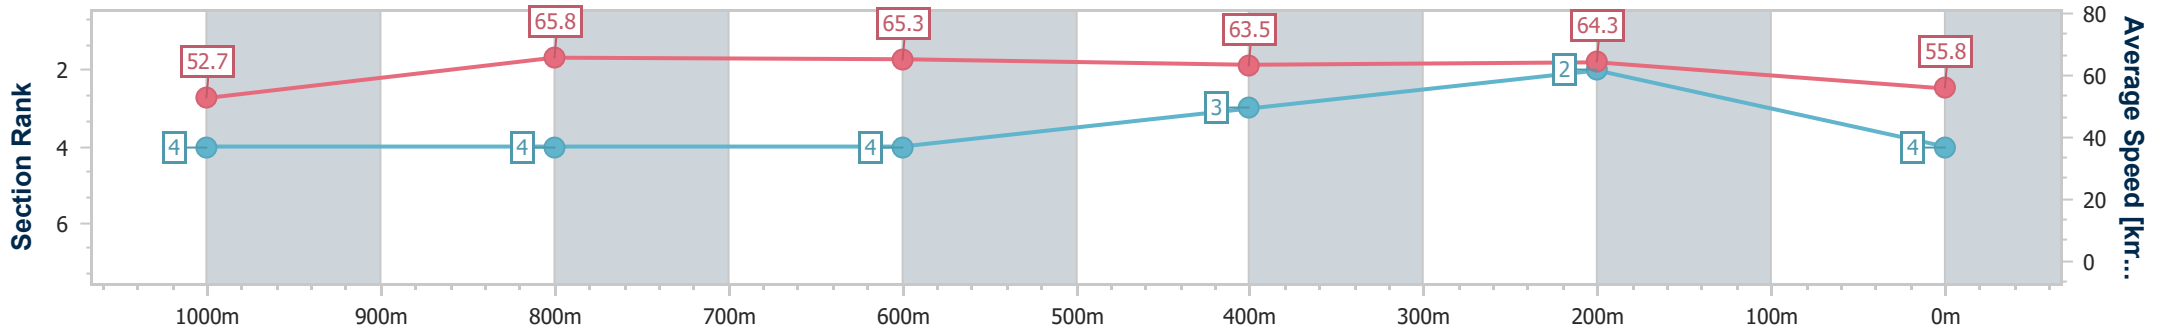

Horse/Jockey Name	Astapor
Final Rank	4
Fastest Section Time (Section)	0:10.93 (1000m)
Top Speed [km/h] (Section)	67.0 (1000m)
Race State	Finished

Eagle Farm QLD Professional
Race 6: MAGIC MILLIONS B.J. MCLACHLAN STAKES (2YO) - GROUP 3 - 1200m
23 December 2023 - 15:13
Track Rating: Good 4, Weather: Fine, Rail Position: +4m Entire

BRISBANE RACING CLUB

Section	Overall	1000m	800m	600m	400m	200m
Section Times	1:11.07 [4] (0:13.73)	0:57.34 [4] (0:10.93)	0:46.41 [4] (0:11.12)	0:35.29 [4] (0:11.13)	0:24.16 [3] (0:11.26)	0:12.90 [2] (0:12.90)
Average Speed [km/h]	52.7	65.8	65.3	63.5	64.3	55.8
Top Speed [km/h]	66.3	67.0	66.8	65.9	65.9	61.0
Avg. Dist. to Rail [m]	0.7	0.8	1.6	2.3	1.9	3.1
Avg. Stride Freq. [Hz]	2.4	2.5	2.4	2.3	2.4	2.2
Avg. Stride Length [m]	6.1	7.5	7.6	7.6	7.6	7.0

- [ ] Ranking at each section and finish
- -.-.- No data available at this section
- NA No data available