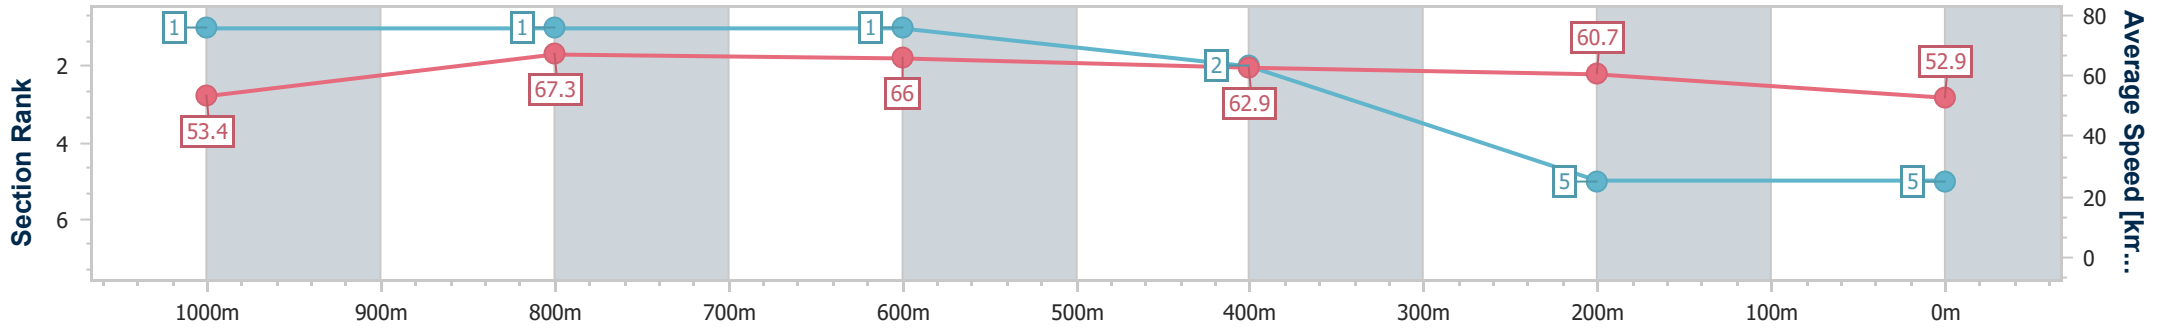

Horse/Jockey Name	Mishani Aloha
Final Rank	5
Fastest Section Time (Section)	0:10.87 (1000m)
Top Speed [km/h] (Section)	68.6 (800m)
Race State	Finished

Eagle Farm QLD Professional
Race 6: MAGIC MILLIONS B.J. MCLACHLAN STAKES (2YO) - GROUP 3 - 1200m
23 December 2023 - 15:13
Track Rating: Good 4, Weather: Fine, Rail Position: +4m Entire

BRISBANE RACING CLUB

Section	Overall	1000m	800m	600m	400m	200m
Section Times	1:12.21 [5] (0:13.50)	0:58.71 [1] (0:10.87)	0:47.84 [1] (0:10.95)	0:36.89 [1] (0:11.37)	0:25.52 [2] (0:11.86)	0:13.66 [5] (0:13.66)
Average Speed [km/h]	53.4	67.3	66.0	62.9	60.7	52.9
Top Speed [km/h]	66.4	68.4	68.6	65.0	63.6	57.9
Avg. Dist. to Rail [m]	3.7	3.0	0.5	0.7	0.8	0.7
Avg. Stride Freq. [Hz]	2.4	2.5	2.4	2.4	2.4	2.2
Avg. Stride Length [m]	6.2	7.6	7.6	7.3	7.1	6.6

- [ ] Ranking at each section and finish
- -.-.- No data available at this section
- NA No data available