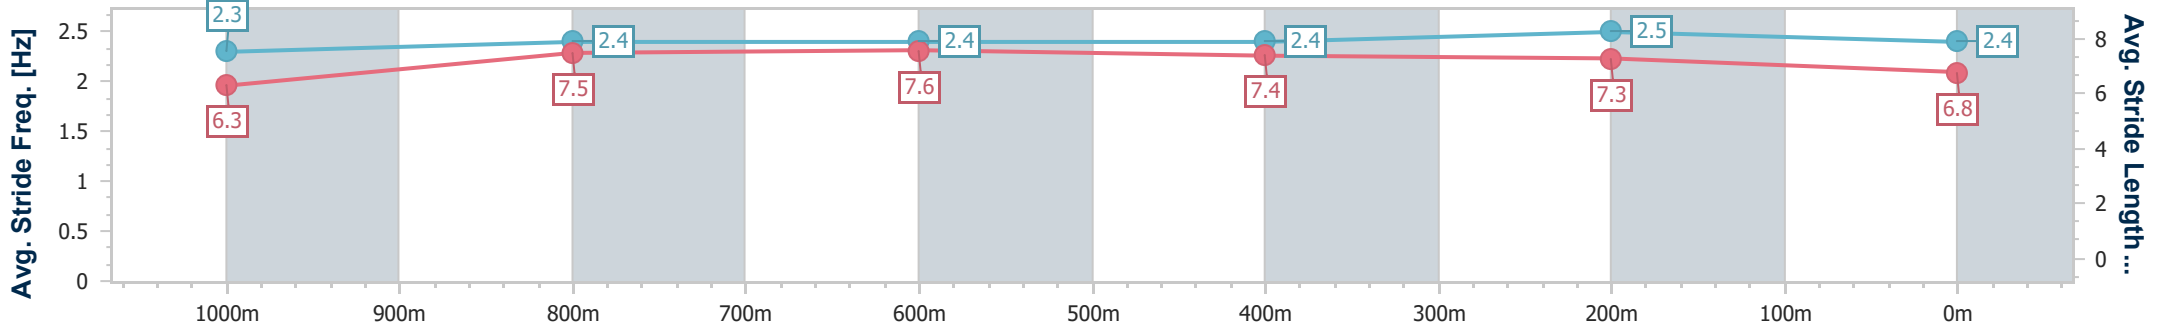

Horse/Jockey Name	Poster Girl
Final Rank	2
Fastest Section Time (Section)	0:10.89 (1000m)
Top Speed [km/h] (Section)	67.6 (1000m)
Race State	Finished

Eagle Farm QLD Professional
Race 6: MAGIC MILLIONS B.J. MCLACHLAN STAKES (2YO) - GROUP 3 - 1200m
23 December 2023 - 15:13
Track Rating: Good 4, Weather: Fine, Rail Position: +4m Entire

BRISBANE RACING CLUB

Section	Overall	1000m	800m	600m	400m	200m
Section Times	1:10.53 [2] (0:14.02)	0:56.51 [6] (0:10.89)	0:45.62 [6] (0:11.03)	0:34.59 [5] (0:11.31)	0:23.28 [5] (0:10.99)	0:12.29 [3] (0:12.29)
Average Speed [km/h]	51.5	66.1	65.3	63.4	65.3	58.7
Top Speed [km/h]	65.6	67.6	67.0	64.5	66.4	63.1
Avg. Dist. to Rail [m]	1.3	0.5	0.4	0.7	2.7	4.0
Avg. Stride Freq. [Hz]	2.3	2.4	2.4	2.4	2.5	2.4
Avg. Stride Length [m]	6.3	7.5	7.6	7.4	7.3	6.8

- [ ] Ranking at each section and finish
- -.-.- No data available at this section
- NA No data available