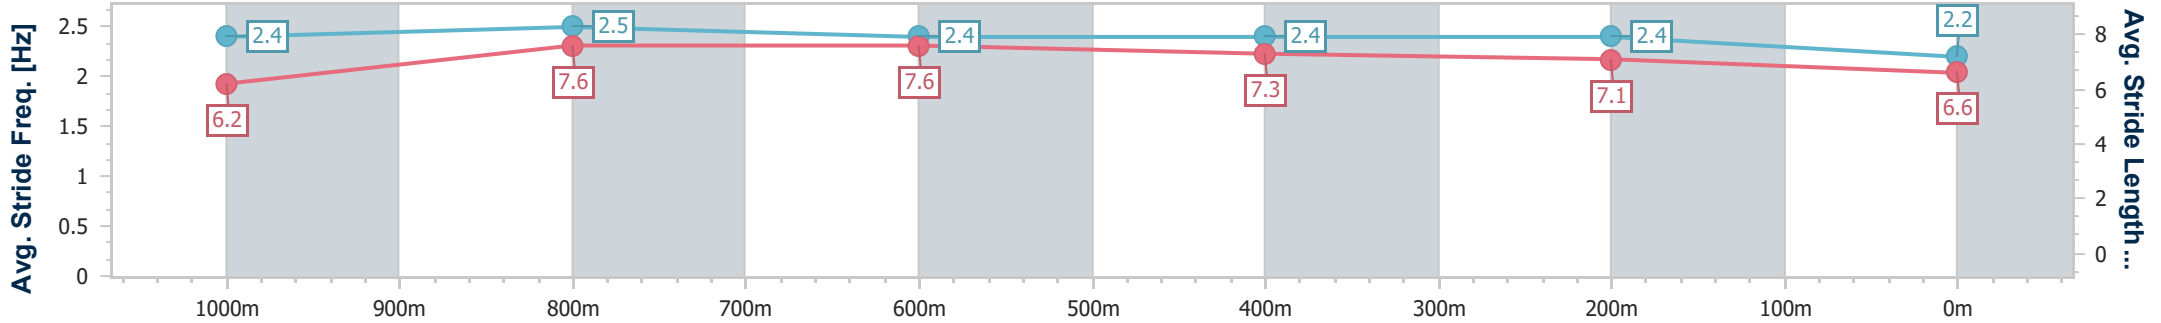

Horse/Jockey Name	Mishani Aloha
Final Rank	5
Fastest Section Time (Section)	0:10.87 (1000m)
Top Speed [km/h] (Section)	68.6 (800m)
Race State	Finished

Eagle Farm QLD Professional
Race 6: MAGIC MILLIONS B.J. MCLACHLAN STAKES (2YO) - GROUP 3 - 1200m
23 December 2023 - 15:13
Track Rating: Good 4, Weather: Fine, Rail Position: +4m Entire

BRISBANE RACING CLUB

Section	Overall	1000m	800m	600m	400m	200m
Section Times	1:12.21 [5] (0:13.50)	0:58.71 [1] (0:10.87)	0:47.84 [1] (0:10.95)	0:36.89 [1] (0:11.37)	0:25.52 [2] (0:11.86)	0:13.66 [5] (0:13.66)
Average Speed [km/h]	53.4	67.3	66.0	62.9	60.7	52.9
Top Speed [km/h]	66.4	68.4	68.6	65.0	63.6	57.9
Avg. Dist. to Rail [m]	3.7	3.0	0.5	0.7	0.8	0.7
Avg. Stride Freq. [Hz]	2.4	2.5	2.4	2.4	2.4	2.2
Avg. Stride Length [m]	6.2	7.6	7.6	7.3	7.1	6.6

- [ ] Ranking at each section and finish
- -.-.- No data available at this section
- NA No data available