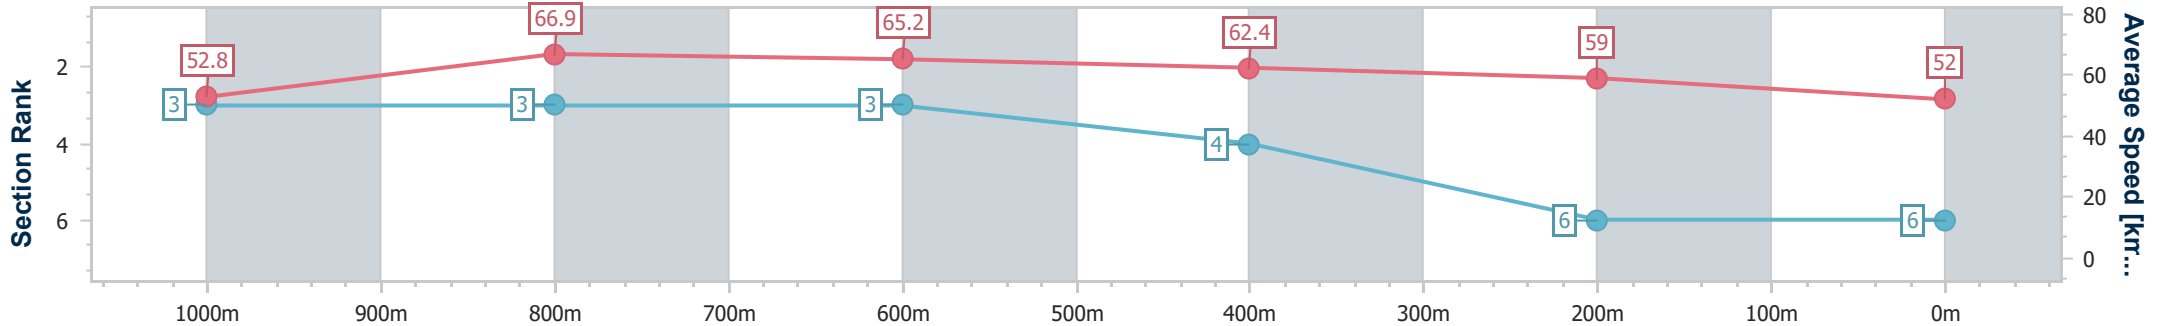

Horse/Jockey Name	Moet At Midnight
Final Rank	6
Fastest Section Time (Section)	0:10.86 (1000m)
Top Speed [km/h] (Section)	67.7 (1000m)
Race State	Finished

Eagle Farm QLD Professional
Race 6: MAGIC MILLIONS B.J. MCLACHLAN STAKES (2YO) - GROUP 3 - 1200m
23 December 2023 - 15:13
Track Rating: Good 4, Weather: Fine, Rail Position: +4m Entire

BRISBANE RACING CLUB

Section	Overall	1000m	800m	600m	400m	200m
Section Times	1:13.24 [6] (0:13.68)	0:59.56 [3] (0:10.86)	0:48.70 [3] (0:11.07)	0:37.63 [3] (0:11.55)	0:26.08 [4] (0:12.20)	0:13.88 [6] (0:13.88)
Average Speed [km/h]	52.8	66.9	65.2	62.4	59.0	52.0
Top Speed [km/h]	66.9	67.7	65.9	64.1	62.1	56.3
Avg. Dist. to Rail [m]	1.9	2.1	0.9	0.5	2.3	1.7
Avg. Stride Freq. [Hz]	2.4	2.4	2.3	2.3	2.2	2.1
Avg. Stride Length [m]	6.2	7.8	7.8	7.6	7.4	6.9

- [ ] Ranking at each section and finish
- -.-.- No data available at this section
- NA No data available