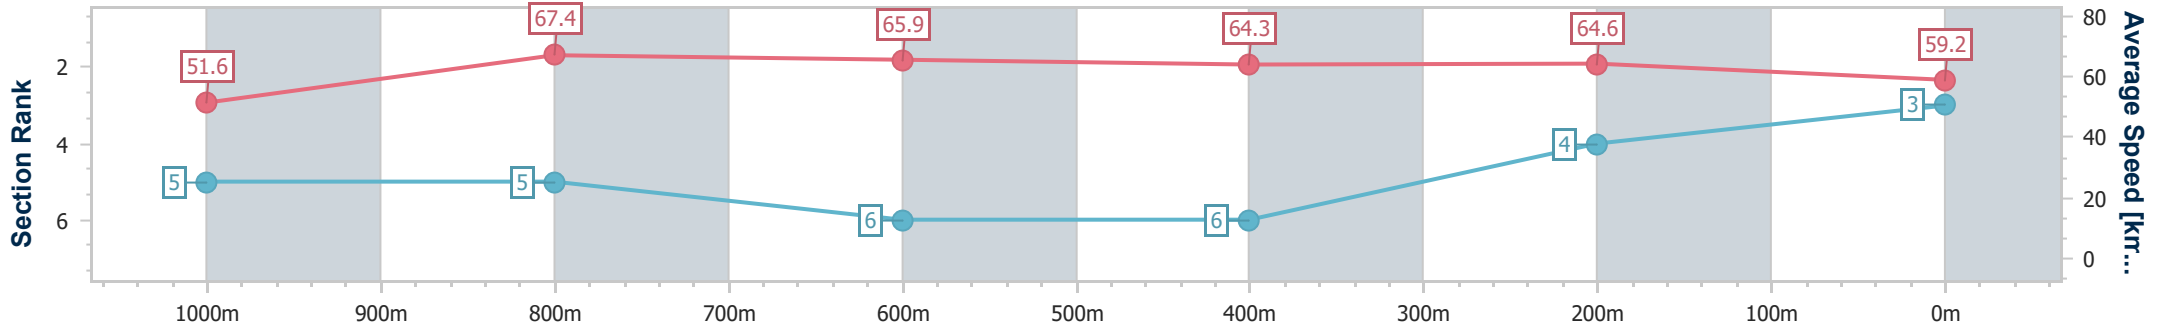

Horse/Jockey Name	Customized
Final Rank	3
Fastest Section Time (Section)	0:10.89 (1000m)
Top Speed [km/h] (Section)	68.4 (1000m)
Race State	Finished

Eagle Farm QLD Professional
Race 6: MAGIC MILLIONS B.J. MCLACHLAN STAKES (2YO) - GROUP 3 - 1200m
23 December 2023 - 15:13
Track Rating: Good 4, Weather: Fine, Rail Position: +4m Entire

BRISBANE RACING CLUB

Section	Overall	1000m	800m	600m	400m	200m
Section Times	1:10.62 [3] (0:14.00)	0:56.62 [5] (0:10.89)	0:45.73 [5] (0:11.09)	0:34.64 [6] (0:11.31)	0:23.33 [6] (0:11.15)	0:12.18 [4] (0:12.18)
Average Speed [km/h]	51.6	67.4	65.9	64.3	64.6	59.2
Top Speed [km/h]	65.6	68.4	67.2	65.6	66.2	62.3
Avg. Dist. to Rail [m]	3.9	3.6	3.6	2.3	5.1	6.2
Avg. Stride Freq. [Hz]	2.3	2.4	2.3	2.3	2.3	2.2
Avg. Stride Length [m]	6.3	7.9	7.8	7.9	7.8	7.5

- [ ] Ranking at each section and finish
- -.-.-.- No data available at this section
- NA No data available