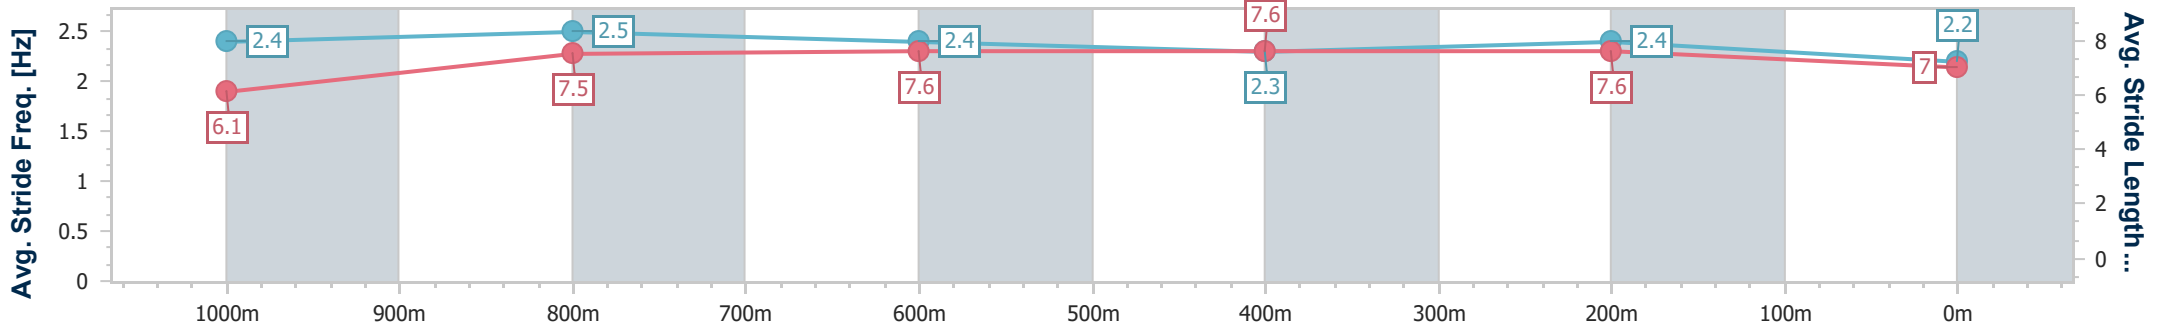

Horse/Jockey Name	Astapor
Final Rank	4
Fastest Section Time (Section)	0:10.93 (1000m)
Top Speed [km/h] (Section)	67.0 (1000m)
Race State	Finished

Eagle Farm QLD Professional
Race 6: MAGIC MILLIONS B.J. MCLACHLAN STAKES (2YO) - GROUP 3 - 1200m
23 December 2023 - 15:13
Track Rating: Good 4, Weather: Fine, Rail Position: +4m Entire

BRISBANE RACING CLUB

Section	Overall	1000m	800m	600m	400m	200m
Section Times	1:11.07 [4] (0:13.73)	0:57.34 [4] (0:10.93)	0:46.41 [4] (0:11.12)	0:35.29 [4] (0:11.13)	0:24.16 [3] (0:11.26)	0:12.90 [2] (0:12.90)
Average Speed [km/h]	52.7	65.8	65.3	63.5	64.3	55.8
Top Speed [km/h]	66.3	67.0	66.8	65.9	65.9	61.0
Avg. Dist. to Rail [m]	0.7	0.8	1.6	2.3	1.9	3.1
Avg. Stride Freq. [Hz]	2.4	2.5	2.4	2.3	2.4	2.2
Avg. Stride Length [m]	6.1	7.5	7.6	7.6	7.6	7.0

- [ ] Ranking at each section and finish
- -.-.- No data available at this section
- NA No data available