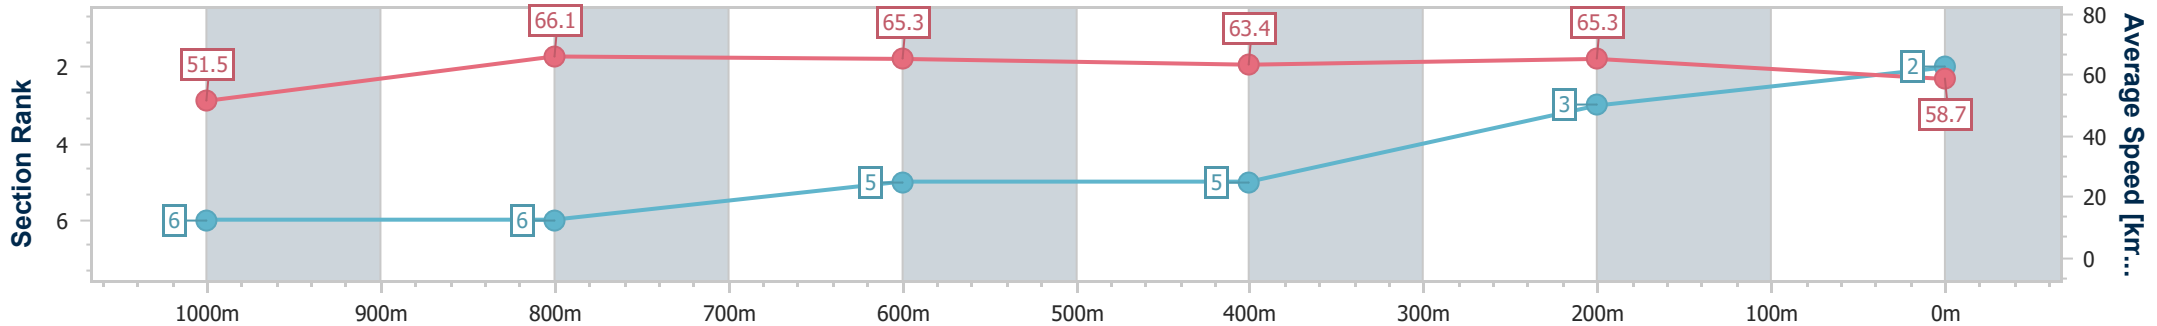

Horse/Jockey Name	Poster Girl
Final Rank	2
Fastest Section Time (Section)	0:10.89 (1000m)
Top Speed [km/h] (Section)	67.6 (1000m)
Race State	Finished

Eagle Farm QLD Professional
Race 6: MAGIC MILLIONS B.J. MCLACHLAN STAKES (2YO) - GROUP 3 - 1200m
23 December 2023 - 15:13
Track Rating: Good 4, Weather: Fine, Rail Position: +4m Entire

BRISBANE RACING CLUB

Section	Overall	1000m	800m	600m	400m	200m
Section Times	1:10.53 [2] (0:14.02)	0:56.51 [6] (0:10.89)	0:45.62 [6] (0:11.03)	0:34.59 [5] (0:11.31)	0:23.28 [5] (0:10.99)	0:12.29 [3] (0:12.29)
Average Speed [km/h]	51.5	66.1	65.3	63.4	65.3	58.7
Top Speed [km/h]	65.6	67.6	67.0	64.5	66.4	63.1
Avg. Dist. to Rail [m]	1.3	0.5	0.4	0.7	2.7	4.0
Avg. Stride Freq. [Hz]	2.3	2.4	2.4	2.4	2.5	2.4
Avg. Stride Length [m]	6.3	7.5	7.6	7.4	7.3	6.8

- [ ] Ranking at each section and finish
- -.-.- No data available at this section
- NA No data available