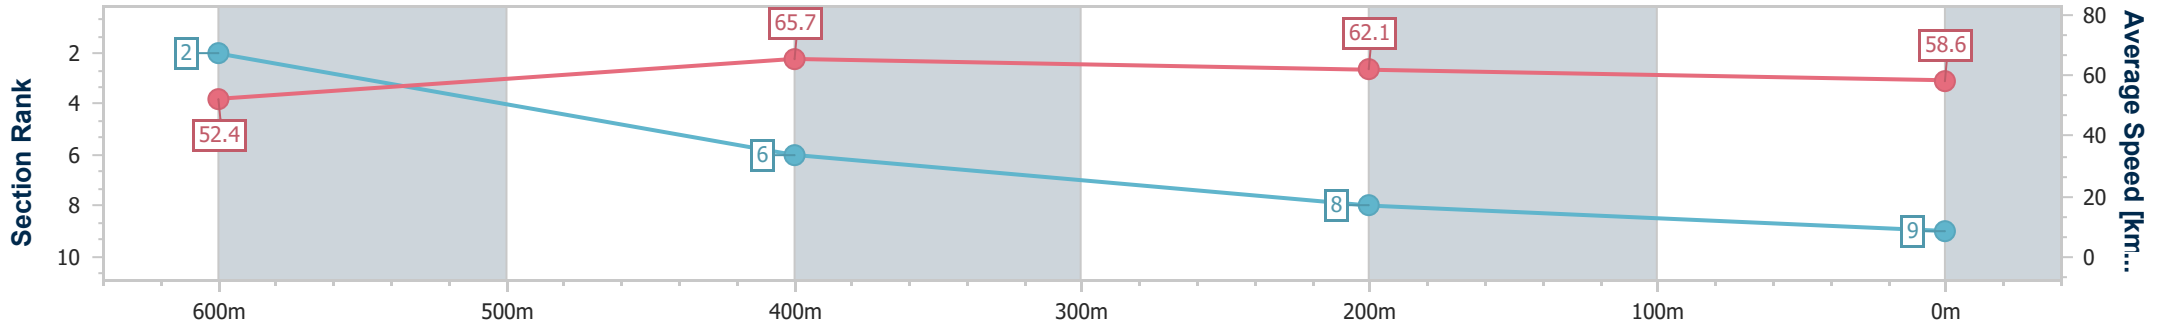

Horse/Jockey Name	Sidled
Final Rank	9
Fastest Section Time (Section)	0:11.15 (600m)
Top Speed [km/h] (Section)	68.3 (Overall)
Race State	Finished

Ipswich QLD Professional
Race 1: FOLLOW SOCIALS @IPSWICHTURFCLUB QTIS Two-Year-Old Handicap - 800m
24 December 2023 - 12:30
Track Rating: Heavy 10, Weather: Overcast, Rail Position: +6.5m Entire

Section	Overall	600m	400m	200m
Section Times	0:48.98 [9] (0:13.75)	0:35.23 [2] (0:11.15)	0:24.08 [6] (0:11.78)	0:12.30 [8] (0:12.30)
Average Speed [km/h]	52.4	65.7	62.1	58.6
Top Speed [km/h]	68.3	68.0	64.1	61.1
Avg. Dist. to Rail [m]	8.8	5.6	4.0	5.1
Avg. Stride Freq. [Hz]	2.5	2.5	2.3	2.3
Avg. Stride Length [m]	6.5	7.3	7.4	7.1

- [ ] Ranking at each section and finish
- -.-.- No data available at this section
- NA No data available