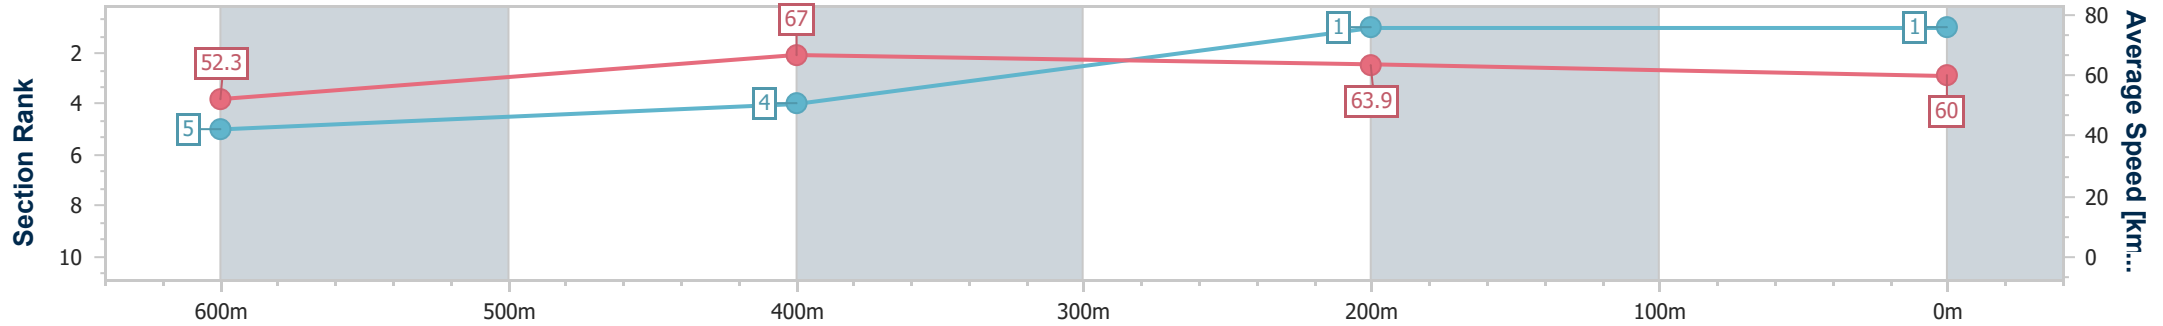

Horse/Jockey Name	Mishani Crown
Final Rank	1
Fastest Section Time (Section)	0:10.80 (600m)
Top Speed [km/h] (Section)	69.1 (600m)
Race State	Finished

Ipswich QLD Professional
Race 1: FOLLOW SOCIALS @IPSWICHTURFCLUB QTIS Two-Year-Old Handicap - 800m
24 December 2023 - 12:30
Track Rating: Heavy 10, Weather: Overcast, Rail Position: +6.5m Entire

Section	Overall	600m	400m	200m
Section Times	0:47.97 [1] (0:13.80)	0:34.17 [5] (0:10.80)	0:23.37 [4] (0:11.36)	0:12.01 [1] (0:12.01)
Average Speed [km/h]	52.3	67.0	63.9	60.0
Top Speed [km/h]	68.6	69.1	65.6	62.1
Avg. Dist. to Rail [m]	6.4	3.3	2.0	4.1
Avg. Stride Freq. [Hz]	2.4	2.4	2.4	2.3
Avg. Stride Length [m]	6.9	7.6	7.5	7.2

- [ ] Ranking at each section and finish
- -.-.- No data available at this section
- NA No data available