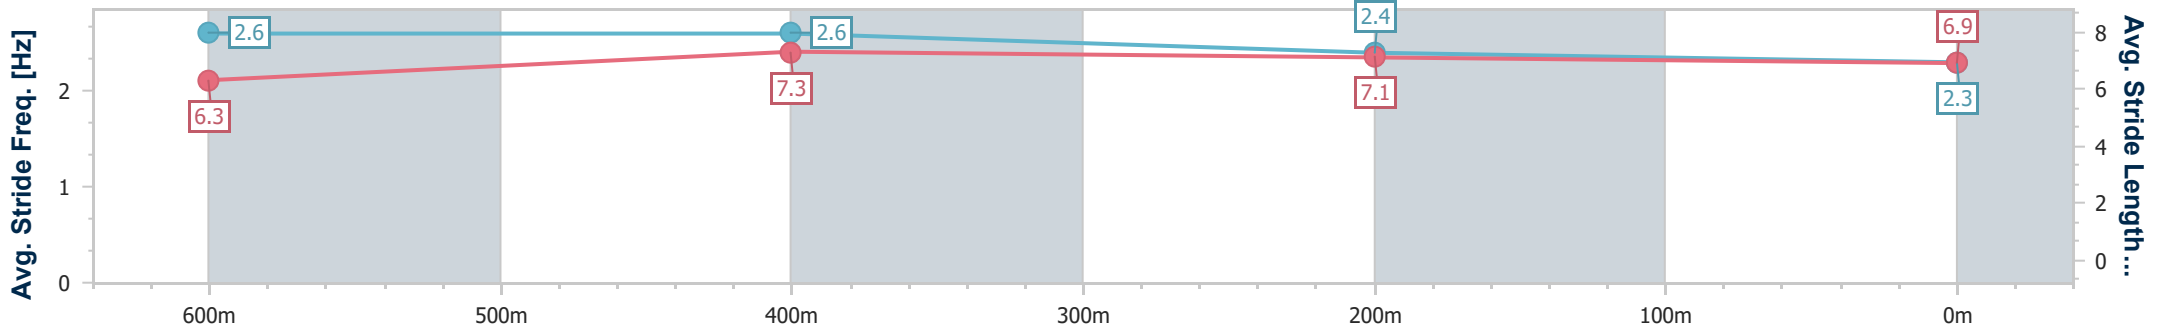

Horse/Jockey Name	That's Interesting
Final Rank	3
Fastest Section Time (Section)	0:10.68 (600m)
Top Speed [km/h] (Section)	69.4 (600m)
Race State	Finished

Ipswich QLD Professional
Race 1: FOLLOW SOCIALS @IPSWICHTURFCLUB QTIS Two-Year-Old Handicap - 800m
24 December 2023 - 12:30
Track Rating: Heavy 10, Weather: Overcast, Rail Position: +6.5m Entire

Section	Overall	600m	400m	200m
Section Times	0:48.42 [3] (0:13.77)	0:34.65 [3] (0:10.68)	0:23.97 [1] (0:11.58)	0:12.39 [2] (0:12.39)
Average Speed [km/h]	52.2	67.2	61.3	58.1
Top Speed [km/h]	69.3	69.4	63.8	60.3
Avg. Dist. to Rail [m]	0.4	1.4	3.0	2.4
Avg. Stride Freq. [Hz]	2.6	2.6	2.4	2.3
Avg. Stride Length [m]	6.3	7.3	7.1	6.9

- [ ] Ranking at each section and finish
- -.-.- No data available at this section
- NA No data available