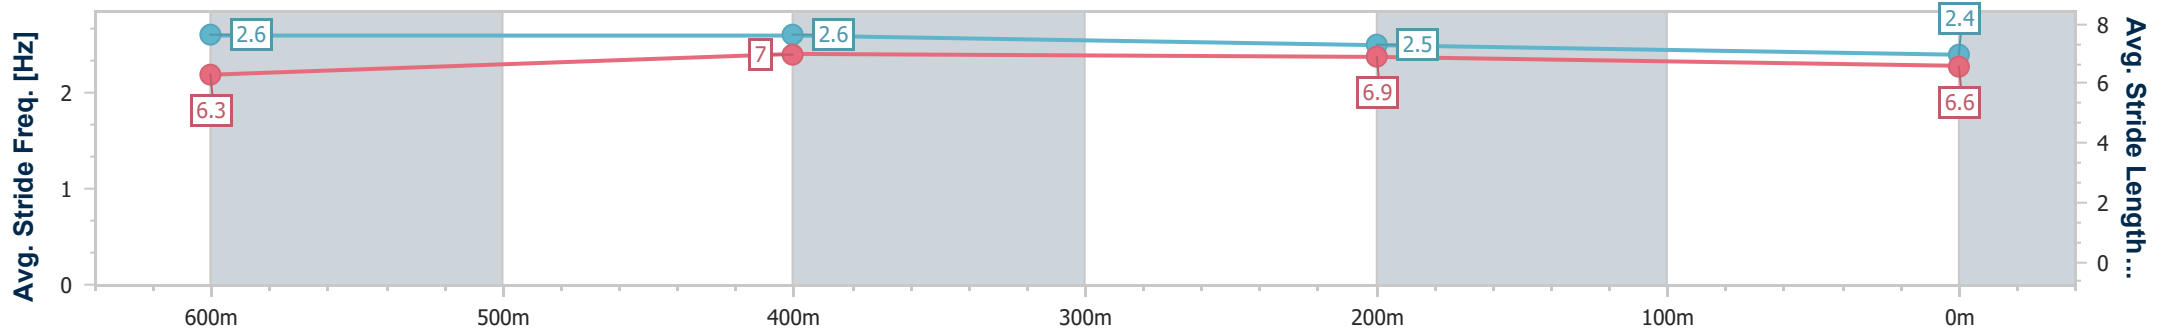

Horse/Jockey Name	Invading Jilly
Final Rank	6
Fastest Section Time (Section)	0:10.79 (600m)
Top Speed [km/h] (Section)	69.1 (600m)
Race State	Finished

Ipswich QLD Professional
Race 1: FOLLOW SOCIALS @IPSWICHTURFCLUB QTIS Two-Year-Old Handicap - 800m
24 December 2023 - 12:30
Track Rating: Heavy 10, Weather: Overcast, Rail Position: +6.5m Entire

Section	Overall	600m	400m	200m
Section Times	0:48.70 [6] (0:13.72)	0:34.98 [1] (0:10.79)	0:24.19 [2] (0:11.73)	0:12.46 [4] (0:12.46)
Average Speed [km/h]	52.6	66.2	60.9	57.8
Top Speed [km/h]	69.1	69.1	63.6	59.9
Avg. Dist. to Rail [m]	1.8	1.2	1.7	0.3
Avg. Stride Freq. [Hz]	2.6	2.6	2.5	2.4
Avg. Stride Length [m]	6.3	7.0	6.9	6.6

- [ ] Ranking at each section and finish
- -.-.- No data available at this section
- NA No data available