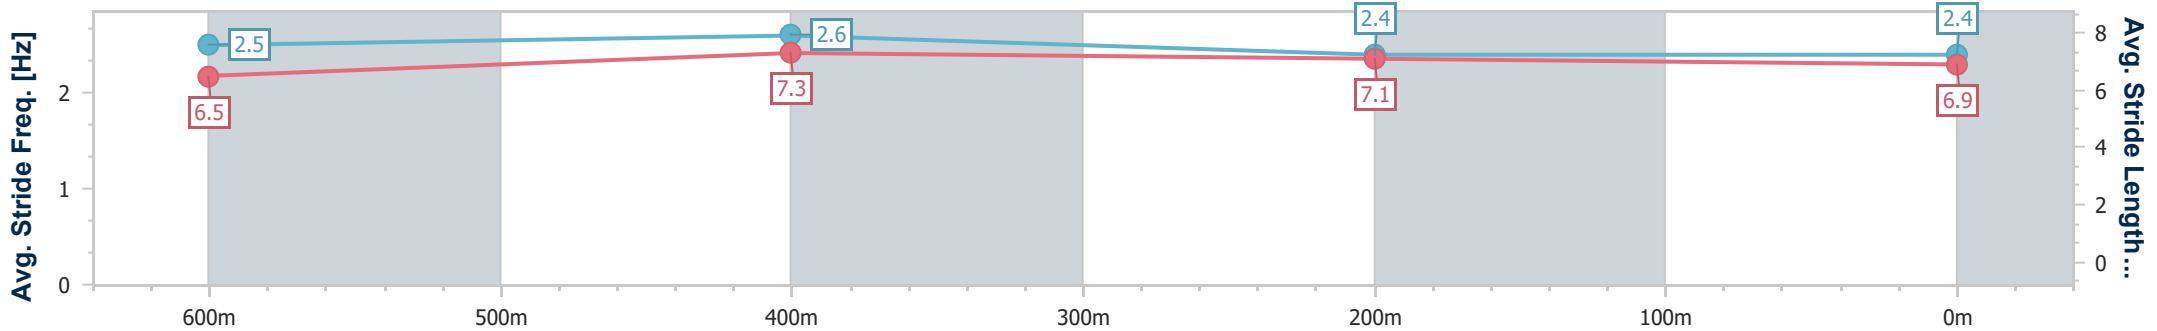

Horse/Jockey Name	What A Doozy
Final Rank	2
Fastest Section Time (Section)	0:10.78 (600m)
Top Speed [km/h] (Section)	68.9 (600m)
Race State	Finished

Ipswich QLD Professional
Race 1: FOLLOW SOCIALS @IPSWICHTURFCLUB QTIS Two-Year-Old Handicap - 800m
24 December 2023 - 12:30
Track Rating: Heavy 10, Weather: Overcast, Rail Position: +6.5m Entire

Section	Overall	600m	400m	200m
Section Times	0:48.39 [2] (0:13.78)	0:34.61 [4] (0:10.78)	0:23.83 [3] (0:11.54)	0:12.29 [3] (0:12.29)
Average Speed [km/h]	52.3	66.7	62.4	58.5
Top Speed [km/h]	68.7	68.9	64.1	61.5
Avg. Dist. to Rail [m]	2.7	0.8	0.7	1.6
Avg. Stride Freq. [Hz]	2.5	2.6	2.4	2.4
Avg. Stride Length [m]	6.5	7.3	7.1	6.9

- [ ] Ranking at each section and finish
- -.-.- No data available at this section
- NA No data available