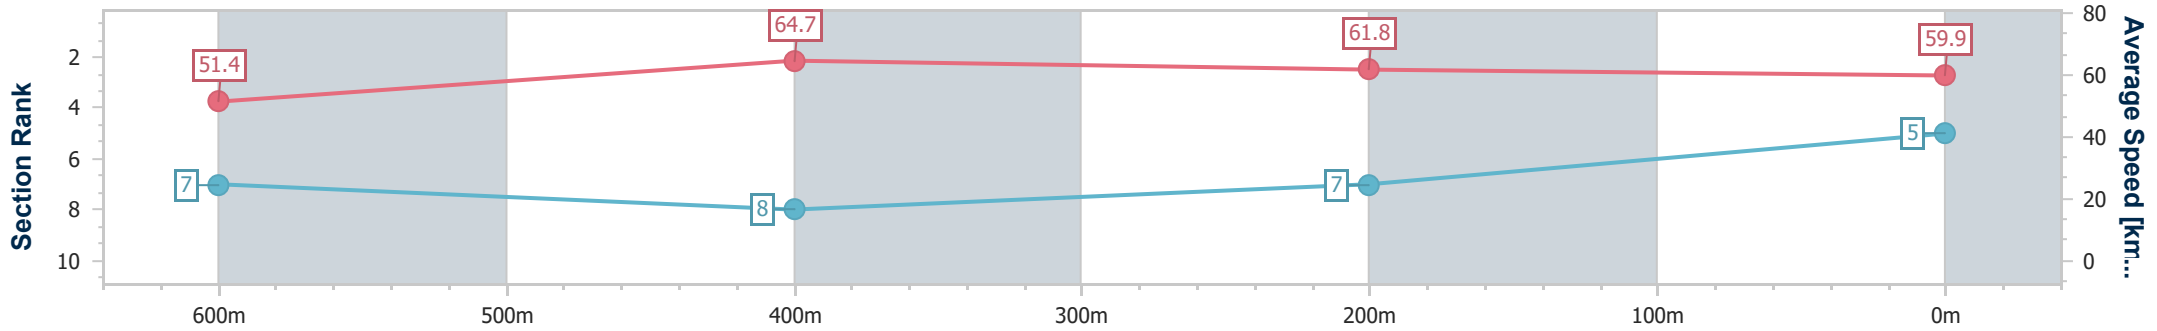

Horse/Jockey Name	Sweet Candy
Final Rank	5
Fastest Section Time (Section)	0:11.06 (600m)
Top Speed [km/h] (Section)	66.8 (600m)
Race State	Finished

Ipswich QLD Professional
Race 1: FOLLOW SOCIALS @IPSWICHTURFCLUB QTIS Two-Year-Old Handicap - 800m
24 December 2023 - 12:30
Track Rating: Heavy 10, Weather: Overcast, Rail Position: +6.5m Entire

Section	Overall	600m	400m	200m
Section Times	0:48.62 [5] (0:14.03)	0:34.59 [7] (0:11.06)	0:23.53 [8] (0:11.54)	0:11.99 [7] (0:11.99)
Average Speed [km/h]	51.4	64.7	61.8	59.9
Top Speed [km/h]	66.8	66.8	64.0	61.6
Avg. Dist. to Rail [m]	3.0	1.4	2.1	0.9
Avg. Stride Freq. [Hz]	2.5	2.5	2.4	2.4
Avg. Stride Length [m]	6.4	7.2	7.0	7.0

- [ ] Ranking at each section and finish
- -.-.- No data available at this section
- NA No data available