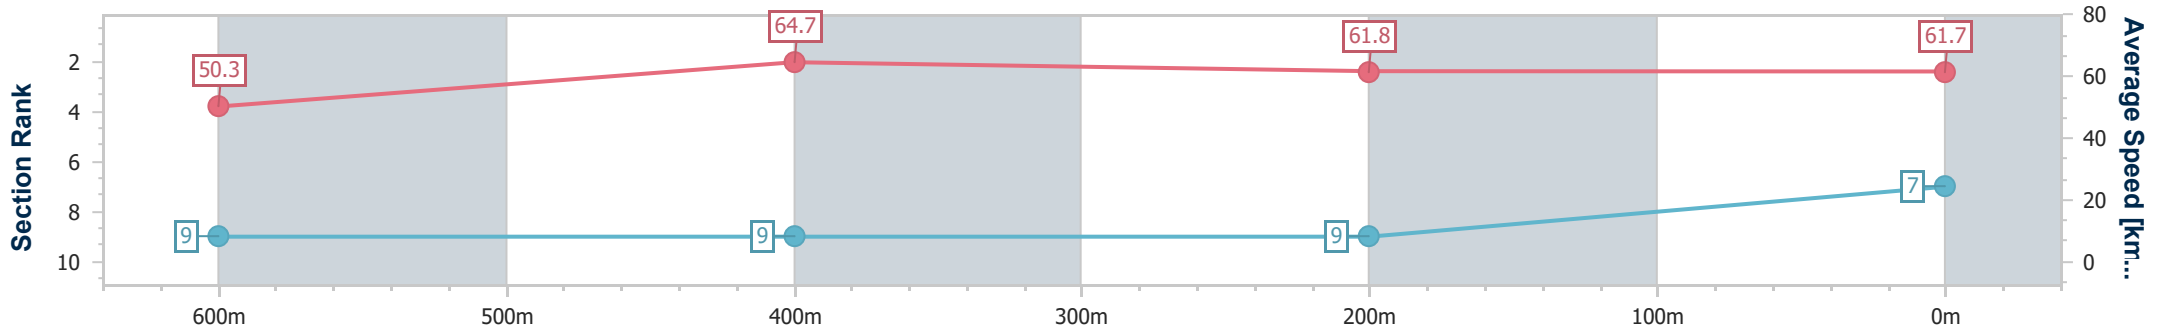

Horse/Jockey Name	Mishani Burn
Final Rank	7
Fastest Section Time (Section)	0:11.08 (600m)
Top Speed [km/h] (Section)	66.1 (600m)
Race State	Finished

Ipswich QLD Professional
Race 1: FOLLOW SOCIALS @IPSWICHTURFCLUB QTIS Two-Year-Old Handicap - 800m
24 December 2023 - 12:30
Track Rating: Heavy 10, Weather: Overcast, Rail Position: +6.5m Entire

Section	Overall	600m	400m	200m
Section Times	0:48.71 [7] (0:14.33)	0:34.38 [9] (0:11.08)	0:23.30 [9] (0:11.61)	0:11.69 [9] (0:11.69)
Average Speed [km/h]	50.3	64.7	61.8	61.7
Top Speed [km/h]	65.9	66.1	63.8	62.1
Avg. Dist. to Rail [m]	1.9	0.8	2.1	9.3
Avg. Stride Freq. [Hz]	2.3	2.3	2.3	2.3
Avg. Stride Length [m]	6.7	7.7	7.5	7.4

- [ ] Ranking at each section and finish
- -.-.- No data available at this section
- NA No data available