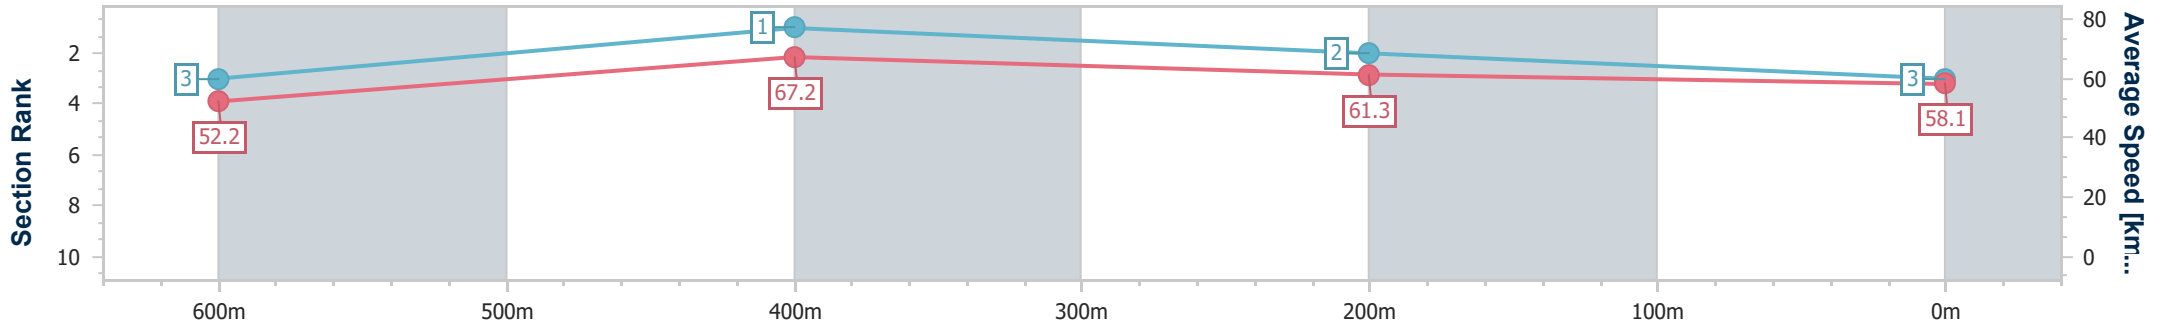

Horse/Jockey Name	That's Interesting
Final Rank	3
Fastest Section Time (Section)	0:10.68 (600m)
Top Speed [km/h] (Section)	69.4 (600m)
Race State	Finished

Ipswich QLD Professional
Race 1: FOLLOW SOCIALS @IPSWICHTURFCLUB QTIS Two-Year-Old Handicap - 800m
24 December 2023 - 12:30
Track Rating: Heavy 10, Weather: Overcast, Rail Position: +6.5m Entire

Section	Overall	600m	400m	200m
Section Times	0:48.42 [3] (0:13.77)	0:34.65 [3] (0:10.68)	0:23.97 [1] (0:11.58)	0:12.39 [2] (0:12.39)
Average Speed [km/h]	52.2	67.2	61.3	58.1
Top Speed [km/h]	69.3	69.4	63.8	60.3
Avg. Dist. to Rail [m]	0.4	1.4	3.0	2.4
Avg. Stride Freq. [Hz]	2.6	2.6	2.4	2.3
Avg. Stride Length [m]	6.3	7.3	7.1	6.9

- [ ] Ranking at each section and finish
- -.-.- No data available at this section
- NA No data available