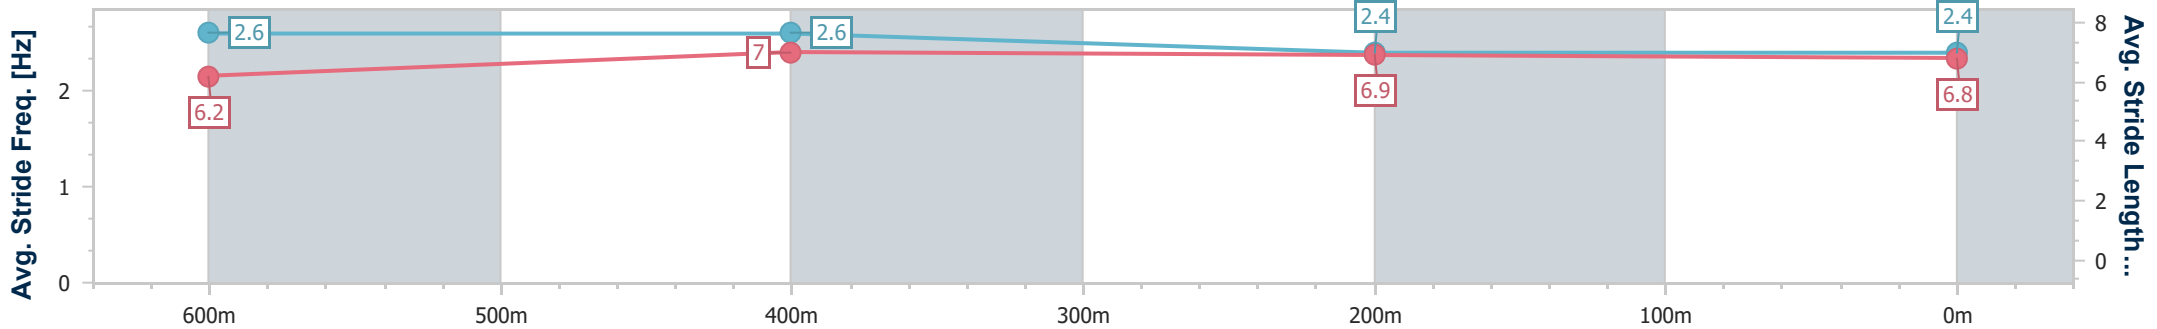

Horse/Jockey Name	Lucky Man
Final Rank	8
Fastest Section Time (Section)	0:10.95 (600m)
Top Speed [km/h] (Section)	67.9 (Overall)
Race State	Finished

Ipswich QLD Professional
Race 1: FOLLOW SOCIALS @IPSWICHTURFCLUB QTIS Two-Year-Old Handicap - 800m
24 December 2023 - 12:30
Track Rating: Heavy 10, Weather: Overcast, Rail Position: +6.5m Entire

Section	Overall	600m	400m	200m
Section Times	0:48.93 [8] (0:13.81)	0:35.12 [6] (0:10.95)	0:24.17 [5] (0:11.84)	0:12.33 [6] (0:12.33)
Average Speed [km/h]	52.2	65.9	60.4	58.6
Top Speed [km/h]	67.9	67.7	63.5	60.6
Avg. Dist. to Rail [m]	5.8	1.9	0.7	2.7
Avg. Stride Freq. [Hz]	2.6	2.6	2.4	2.4
Avg. Stride Length [m]	6.2	7.0	6.9	6.8

- [ ] Ranking at each section and finish
- -.-.- No data available at this section
- NA No data available