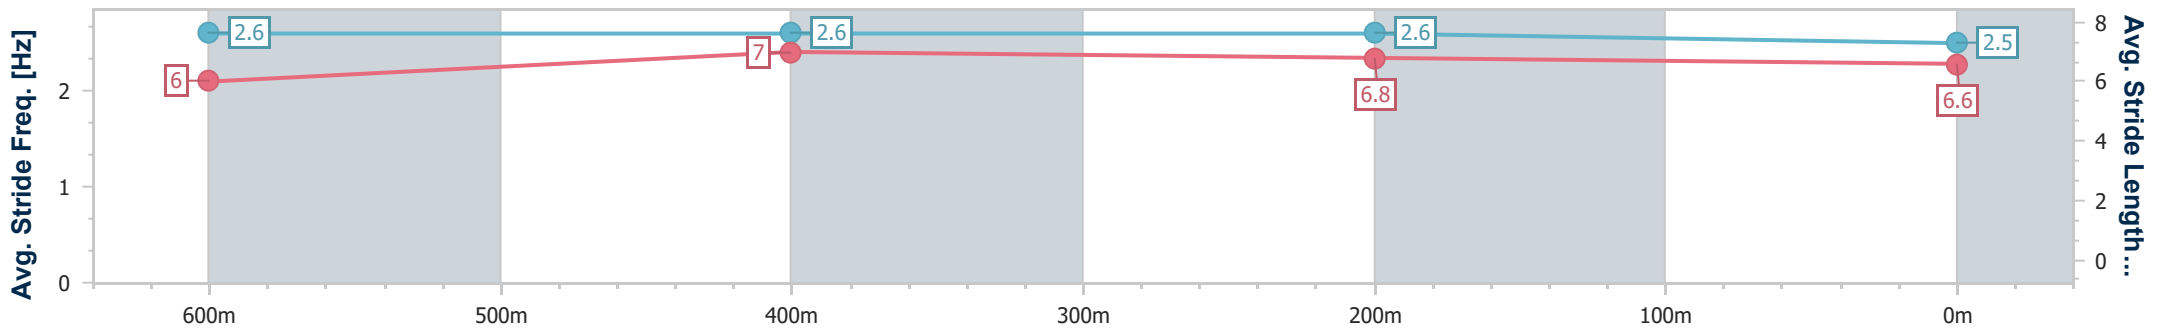

Horse/Jockey Name	Mishani Ego
Final Rank	4
Fastest Section Time (Section)	0:10.92 (600m)
Top Speed [km/h] (Section)	67.9 (600m)
Race State	Finished

Ipswich QLD Professional
Race 1: FOLLOW SOCIALS @IPSWICHTURFCLUB QTIS Two-Year-Old Handicap - 800m
24 December 2023 - 12:30
Track Rating: Heavy 10, Weather: Overcast, Rail Position: +6.5m Entire

Section	Overall	600m	400m	200m
Section Times	0:48.43 [4] (0:14.14)	0:34.29 [8] (0:10.92)	0:23.37 [7] (0:11.48)	0:11.89 [5] (0:11.89)
Average Speed [km/h]	50.8	66.1	62.8	60.6
Top Speed [km/h]	67.2	67.9	64.0	62.1
Avg. Dist. to Rail [m]	7.5	1.5	1.6	3.8
Avg. Stride Freq. [Hz]	2.6	2.6	2.6	2.5
Avg. Stride Length [m]	6.0	7.0	6.8	6.6

- [ ] Ranking at each section and finish
- -.-.- No data available at this section
- NA No data available