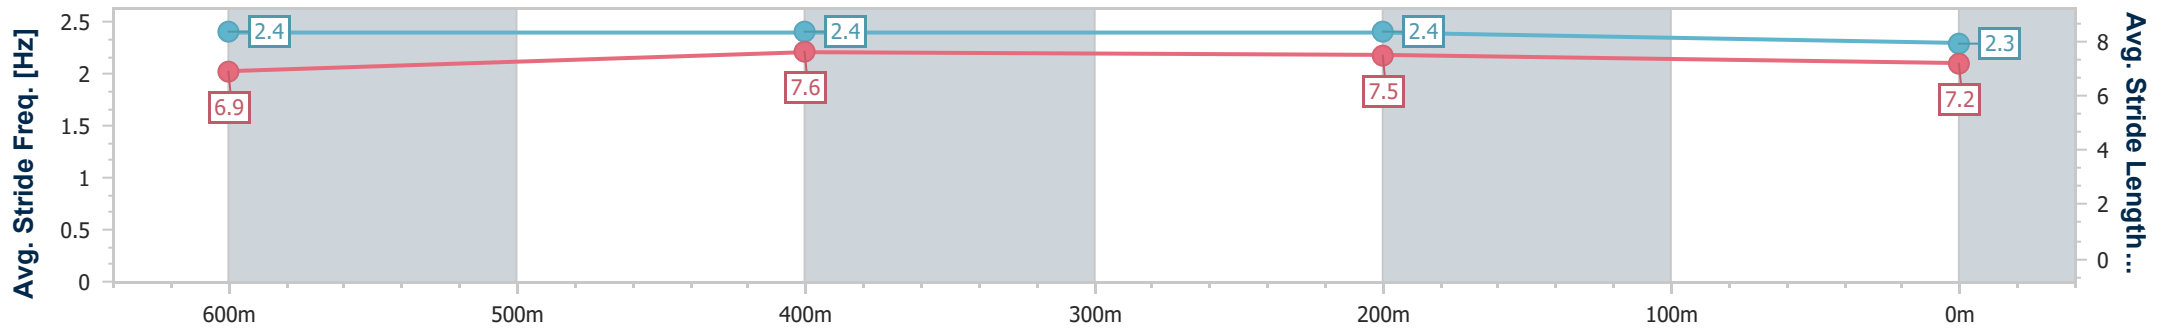

Horse/Jockey Name	Mishani Crown
Final Rank	1
Fastest Section Time (Section)	0:10.80 (600m)
Top Speed [km/h] (Section)	69.1 (600m)
Race State	Finished

Ipswich QLD Professional
Race 1: FOLLOW SOCIALS @IPSWICHTURFCLUB QTIS Two-Year-Old Handicap - 800m
24 December 2023 - 12:30
Track Rating: Heavy 10, Weather: Overcast, Rail Position: +6.5m Entire

Section	Overall	600m	400m	200m
Section Times	0:47.97 [1] (0:13.80)	0:34.17 [5] (0:10.80)	0:23.37 [4] (0:11.36)	0:12.01 [1] (0:12.01)
Average Speed [km/h]	52.3	67.0	63.9	60.0
Top Speed [km/h]	68.6	69.1	65.6	62.1
Avg. Dist. to Rail [m]	6.4	3.3	2.0	4.1
Avg. Stride Freq. [Hz]	2.4	2.4	2.4	2.3
Avg. Stride Length [m]	6.9	7.6	7.5	7.2

- [ ] Ranking at each section and finish
- -.-.- No data available at this section
- NA No data available