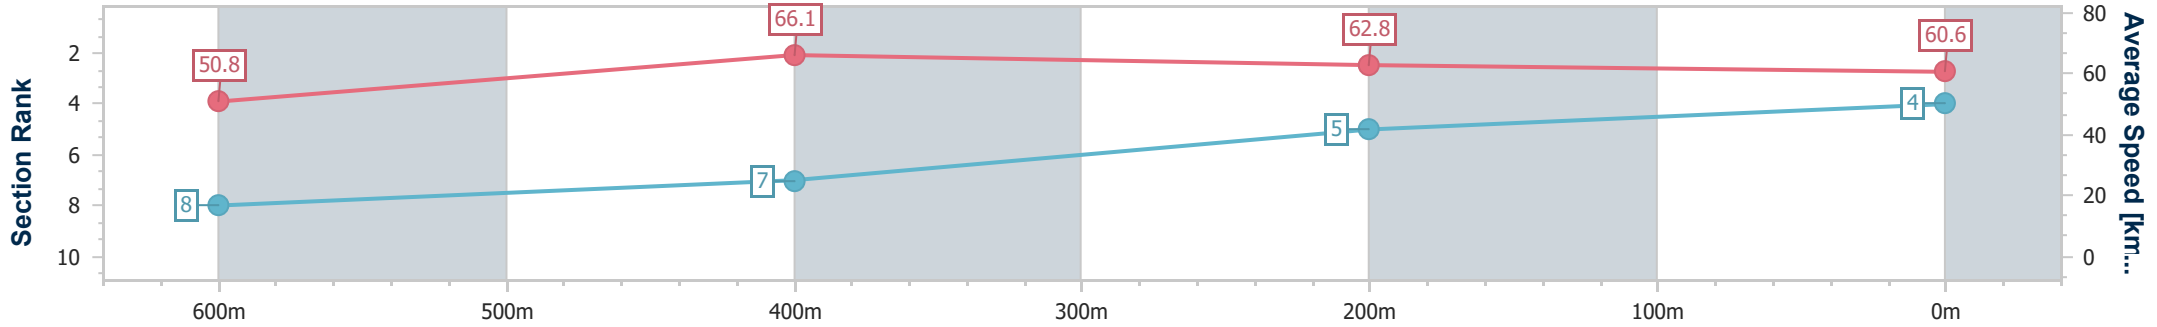

Horse/Jockey Name	Mishani Ego
Final Rank	4
Fastest Section Time (Section)	0:10.92 (600m)
Top Speed [km/h] (Section)	67.9 (600m)
Race State	Finished

Ipswich QLD Professional
Race 1: FOLLOW SOCIALS @IPSWICHTURFCLUB QTIS Two-Year-Old Handicap - 800m
24 December 2023 - 12:30
Track Rating: Heavy 10, Weather: Overcast, Rail Position: +6.5m Entire

Section	Overall	600m	400m	200m
Section Times	0:48.43 [4] (0:14.14)	0:34.29 [8] (0:10.92)	0:23.37 [7] (0:11.48)	0:11.89 [5] (0:11.89)
Average Speed [km/h]	50.8	66.1	62.8	60.6
Top Speed [km/h]	67.2	67.9	64.0	62.1
Avg. Dist. to Rail [m]	7.5	1.5	1.6	3.8
Avg. Stride Freq. [Hz]	2.6	2.6	2.6	2.5
Avg. Stride Length [m]	6.0	7.0	6.8	6.6

- [ ] Ranking at each section and finish
- -.-.- No data available at this section
- NA No data available