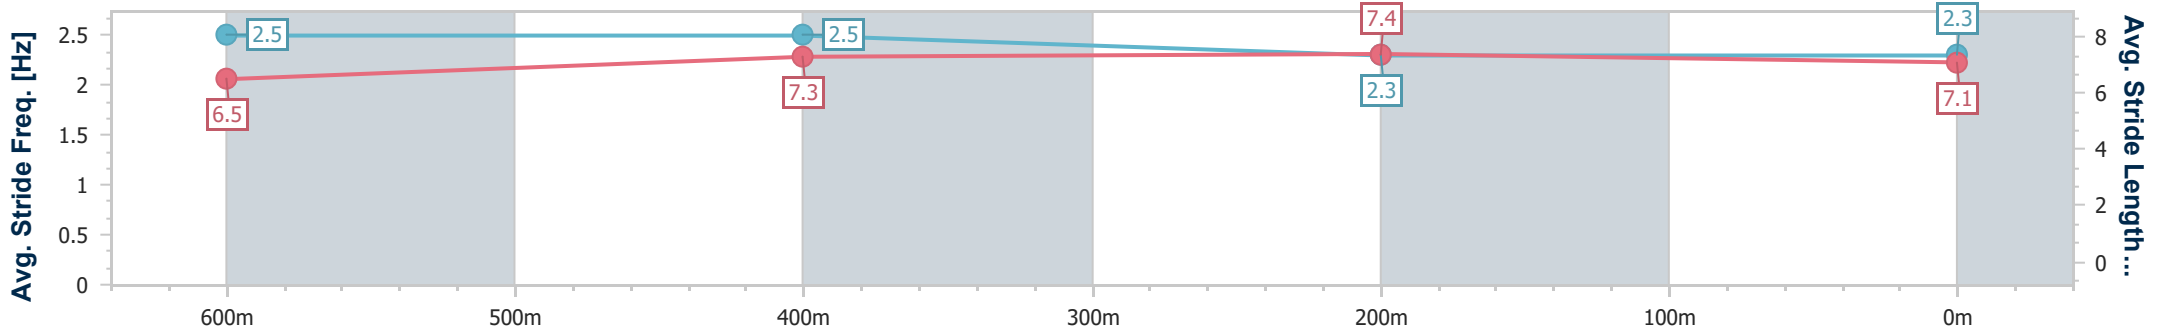

- [] Ranking at each section and finish
- .-.- No data available at this section
- NA No data available

Horse/Jockey Name	Sidled
Final Rank	9
Fastest Section Time (Section)	0:11.15 (600m)
Top Speed [km/h] (Section)	68.3 (Overall)
Race State	Finished

- [] Ranking at each section and finish
- .-.- No data available at this section
- NA No data available