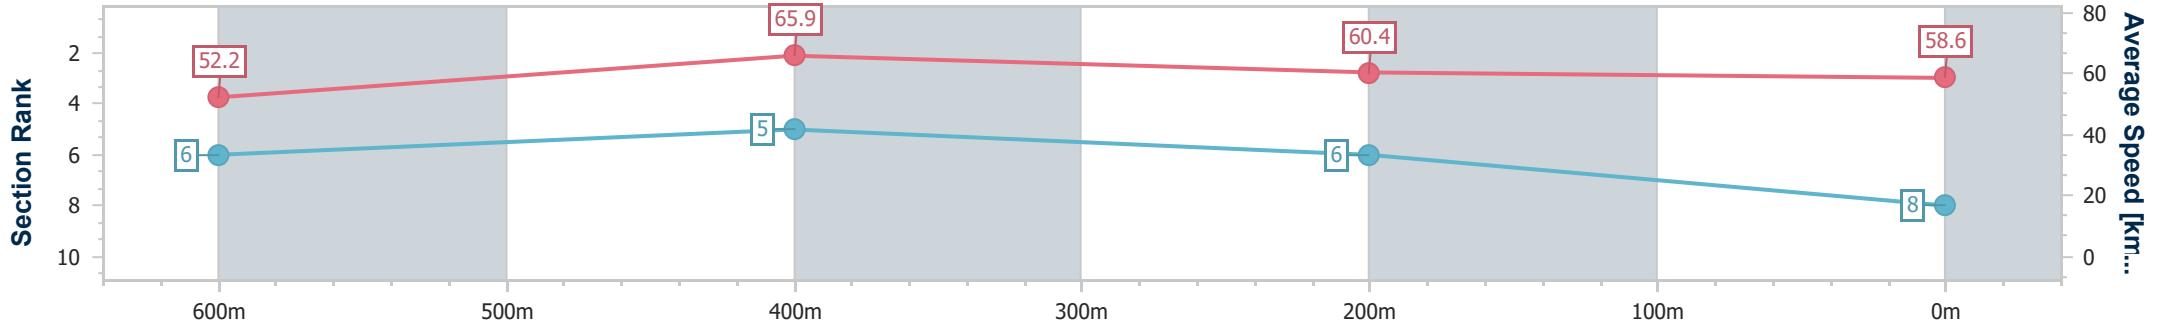

Horse/Jockey Name	Lucky Man
Final Rank	8
Fastest Section Time (Section)	0:10.95 (600m)
Top Speed [km/h] (Section)	67.9 (Overall)
Race State	Finished

Ipswich QLD Professional
Race 1: FOLLOW SOCIALS @IPSWICHTURFCLUB QTIS Two-Year-Old Handicap - 800m
24 December 2023 - 12:30
Track Rating: Heavy 10, Weather: Overcast, Rail Position: +6.5m Entire

Section	Overall	600m	400m	200m
Section Times	0:48.93 [8] (0:13.81)	0:35.12 [6] (0:10.95)	0:24.17 [5] (0:11.84)	0:12.33 [6] (0:12.33)
Average Speed [km/h]	52.2	65.9	60.4	58.6
Top Speed [km/h]	67.9	67.7	63.5	60.6
Avg. Dist. to Rail [m]	5.8	1.9	0.7	2.7
Avg. Stride Freq. [Hz]	2.6	2.6	2.4	2.4
Avg. Stride Length [m]	6.2	7.0	6.9	6.8

- [ ] Ranking at each section and finish
- -.-.- No data available at this section
- NA No data available