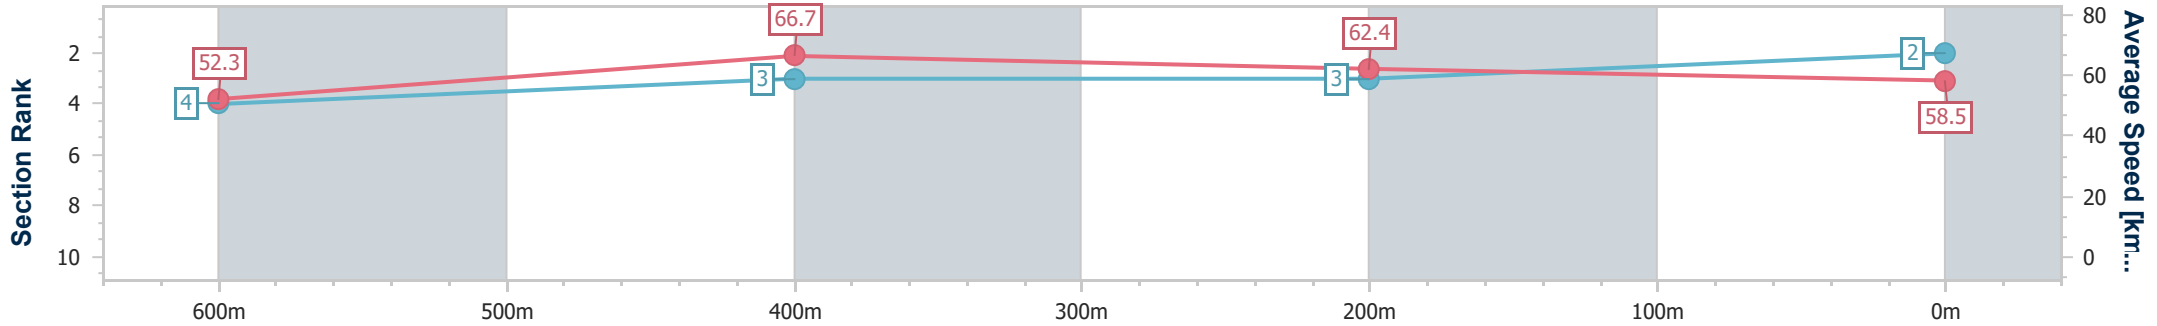

Horse/Jockey Name	What A Doozy
Final Rank	2
Fastest Section Time (Section)	0:10.78 (600m)
Top Speed [km/h] (Section)	68.9 (600m)
Race State	Finished

Ipswich QLD Professional
Race 1: FOLLOW SOCIALS @IPSWICHTURFCLUB QTIS Two-Year-Old Handicap - 800m
24 December 2023 - 12:30
Track Rating: Heavy 10, Weather: Overcast, Rail Position: +6.5m Entire

Section	Overall	600m	400m	200m
Section Times	0:48.39 [2] (0:13.78)	0:34.61 [4] (0:10.78)	0:23.83 [3] (0:11.54)	0:12.29 [3] (0:12.29)
Average Speed [km/h]	52.3	66.7	62.4	58.5
Top Speed [km/h]	68.7	68.9	64.1	61.5
Avg. Dist. to Rail [m]	2.7	0.8	0.7	1.6
Avg. Stride Freq. [Hz]	2.5	2.6	2.4	2.4
Avg. Stride Length [m]	6.5	7.3	7.1	6.9

- [ ] Ranking at each section and finish
- -.-.- No data available at this section
- NA No data available