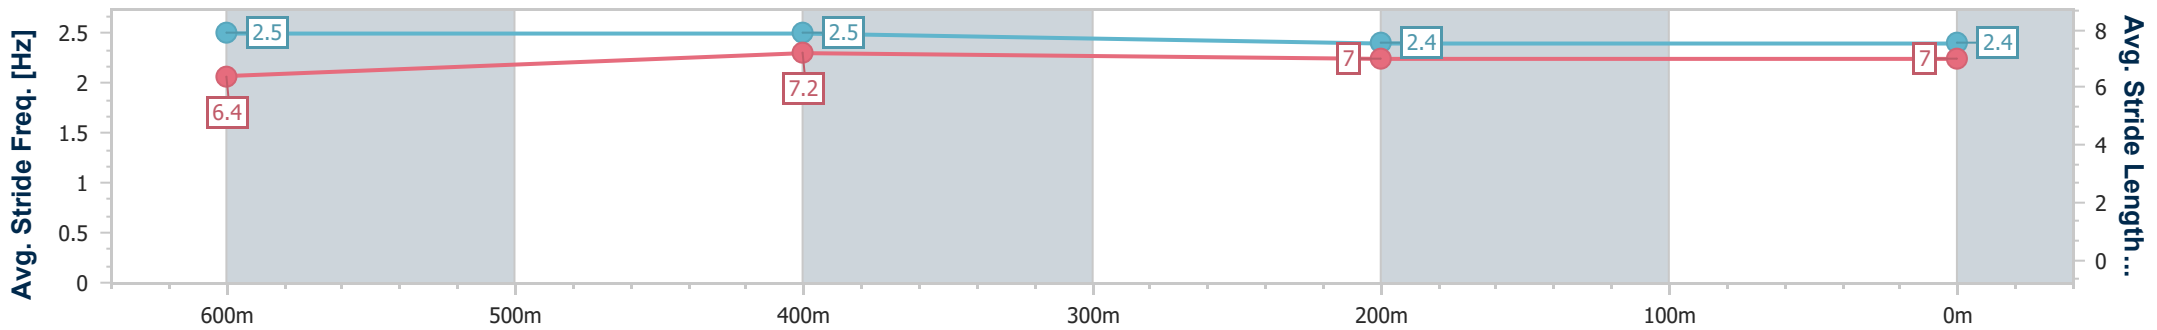

Horse/Jockey Name	Sweet Candy
Final Rank	5
Fastest Section Time (Section)	0:11.06 (600m)
Top Speed [km/h] (Section)	66.8 (600m)
Race State	Finished

Ipswich QLD Professional
Race 1: FOLLOW SOCIALS @IPSWICHTURFCLUB QTIS Two-Year-Old Handicap - 800m
24 December 2023 - 12:30
Track Rating: Heavy 10, Weather: Overcast, Rail Position: +6.5m Entire

Section	Overall	600m	400m	200m
Section Times	0:48.62 [5] (0:14.03)	0:34.59 [7] (0:11.06)	0:23.53 [8] (0:11.54)	0:11.99 [7] (0:11.99)
Average Speed [km/h]	51.4	64.7	61.8	59.9
Top Speed [km/h]	66.8	66.8	64.0	61.6
Avg. Dist. to Rail [m]	3.0	1.4	2.1	0.9
Avg. Stride Freq. [Hz]	2.5	2.5	2.4	2.4
Avg. Stride Length [m]	6.4	7.2	7.0	7.0

- [ ] Ranking at each section and finish
- -.-.- No data available at this section
- NA No data available