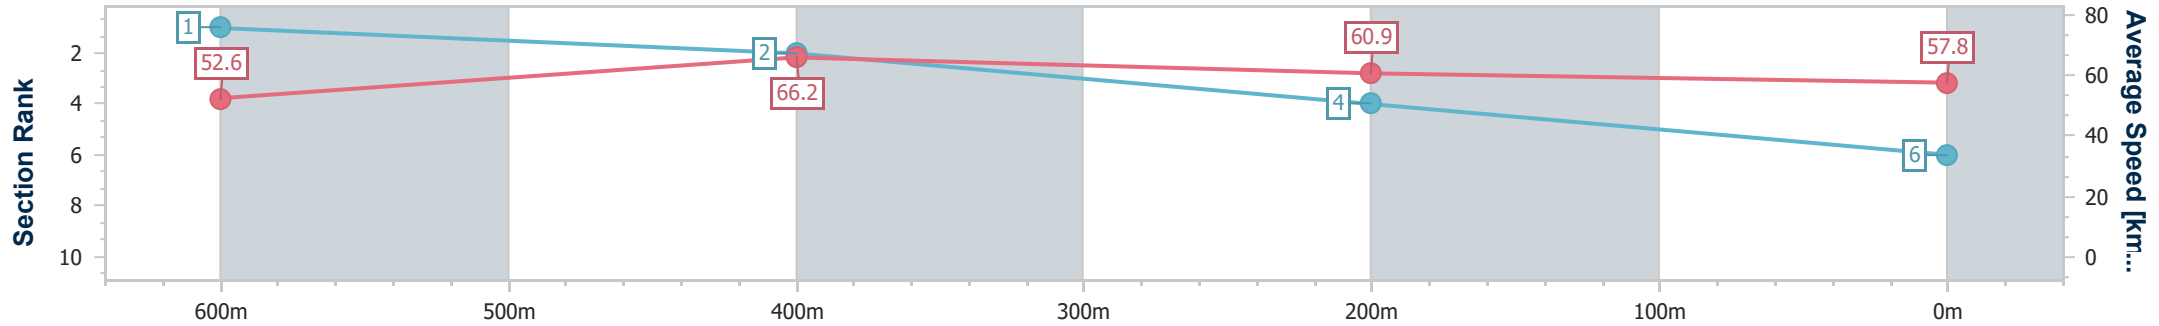

Horse/Jockey Name	Invading Jilly
Final Rank	6
Fastest Section Time (Section)	0:10.79 (600m)
Top Speed [km/h] (Section)	69.1 (600m)
Race State	Finished

Ipswich QLD Professional
Race 1: FOLLOW SOCIALS @IPSWICHTURFCLUB QTIS Two-Year-Old Handicap - 800m
24 December 2023 - 12:30
Track Rating: Heavy 10, Weather: Overcast, Rail Position: +6.5m Entire

Section	Overall	600m	400m	200m
Section Times	0:48.70 [6] (0:13.72)	0:34.98 [1] (0:10.79)	0:24.19 [2] (0:11.73)	0:12.46 [4] (0:12.46)
Average Speed [km/h]	52.6	66.2	60.9	57.8
Top Speed [km/h]	69.1	69.1	63.6	59.9
Avg. Dist. to Rail [m]	1.8	1.2	1.7	0.3
Avg. Stride Freq. [Hz]	2.6	2.6	2.5	2.4
Avg. Stride Length [m]	6.3	7.0	6.9	6.6

- [ ] Ranking at each section and finish
- -.-.- No data available at this section
- NA No data available