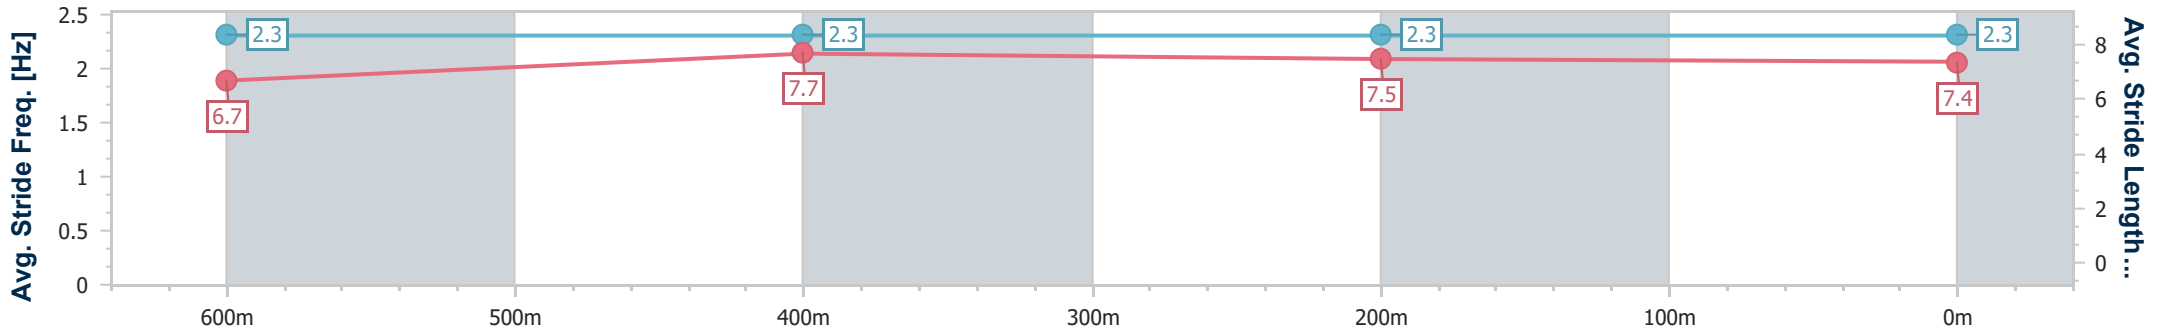

Horse/Jockey Name	Mishani Burn
Final Rank	7
Fastest Section Time (Section)	0:11.08 (600m)
Top Speed [km/h] (Section)	66.1 (600m)
Race State	Finished

Ipswich QLD Professional
Race 1: FOLLOW SOCIALS @IPSWICHTURFCLUB QTIS Two-Year-Old Handicap - 800m
24 December 2023 - 12:30
Track Rating: Heavy 10, Weather: Overcast, Rail Position: +6.5m Entire

Section	Overall	600m	400m	200m
Section Times	0:48.71 [7] (0:14.33)	0:34.38 [9] (0:11.08)	0:23.30 [9] (0:11.61)	0:11.69 [9] (0:11.69)
Average Speed [km/h]	50.3	64.7	61.8	61.7
Top Speed [km/h]	65.9	66.1	63.8	62.1
Avg. Dist. to Rail [m]	1.9	0.8	2.1	9.3
Avg. Stride Freq. [Hz]	2.3	2.3	2.3	2.3
Avg. Stride Length [m]	6.7	7.7	7.5	7.4

- [ ] Ranking at each section and finish
- -.-.- No data available at this section
- NA No data available