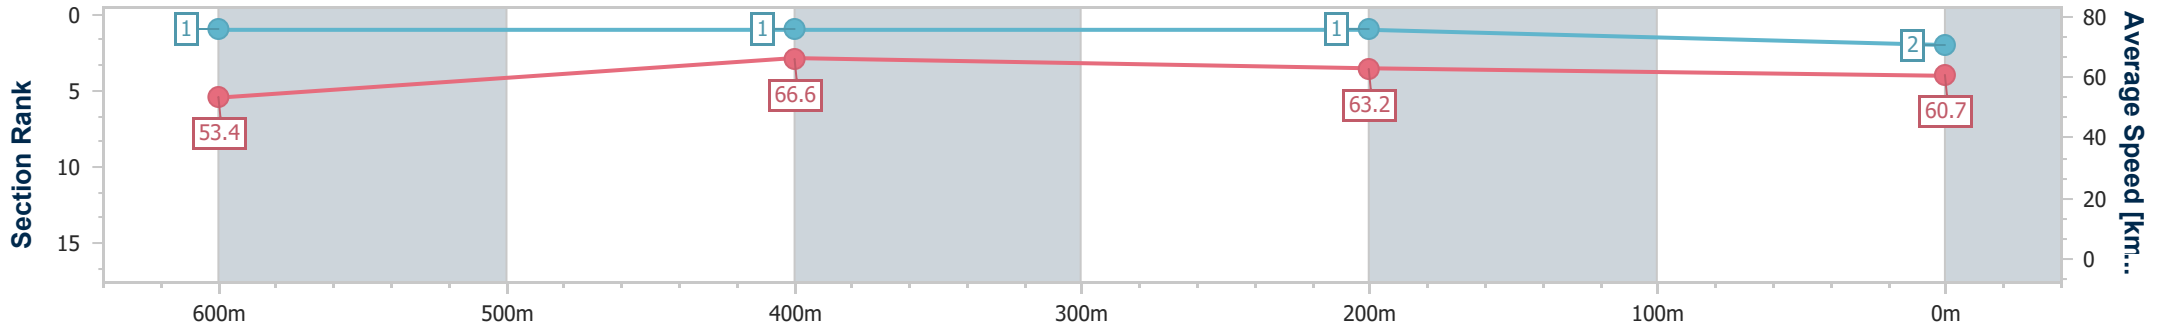

Ipswich QLD Professional

Race 3: GREAT NORTHERN Maiden Plate - 800m

24 December 2023 - 13:34

Track Rating: Heavy 10, Weather: Overcast, Rail Position: +6.5m Entire

Section	Overall	600m	400m	200m
Section Times	0:47.52 [2] (0:13.50)	0:34.02 [1] (0:10.75)	0:23.27 [1] (0:11.41)	0:11.86 [1] (0:11.86)
Average Speed [km/h]	53.4	66.6	63.2	60.7
Top Speed [km/h]	67.3	68.3	64.4	63.1
Avg. Dist. to Rail [m]	5.6	1.2	1.0	1.6
Avg. Stride Freq. [Hz]	2.4	2.5	2.4	2.3
Avg. Stride Length [m]	6.5	7.4	7.4	7.3