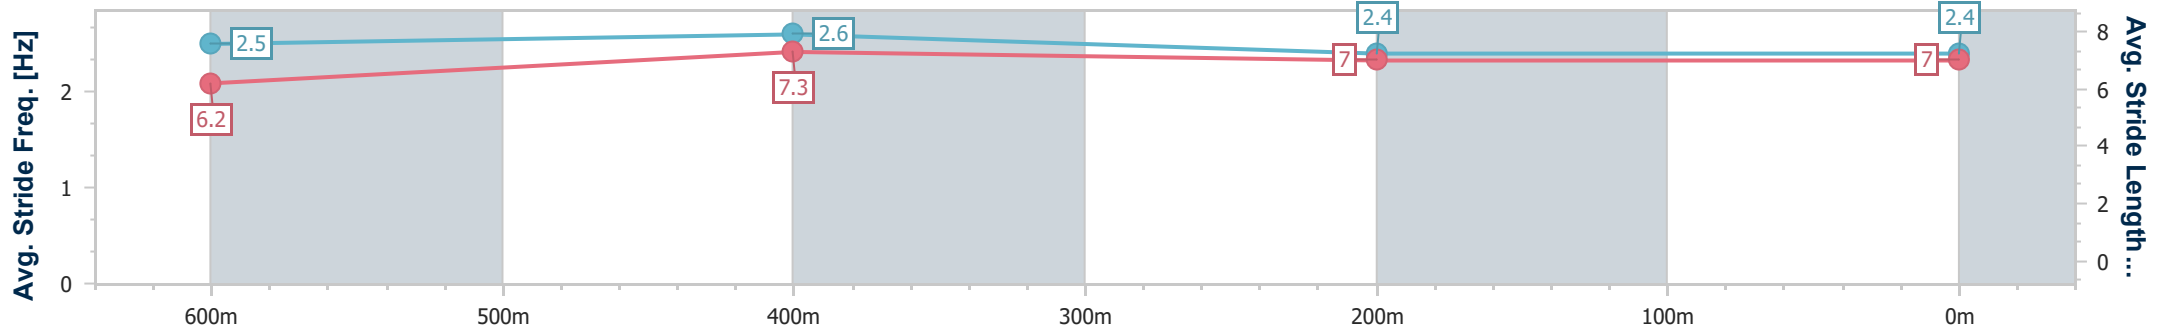

Ipswich QLD Professional

Race 3: GREAT NORTHERN Maiden Plate - 800m

24 December 2023 - 13:34

Track Rating: Heavy 10, Weather: Overcast, Rail Position: +6.5m Entire

Section	Overall	600m	400m	200m
Section Times	0:48.27 [6] (0:13.82)	0:34.45 [8] (0:10.79)	0:23.66 [6] (0:11.68)	0:11.98 [6] (0:11.98)
Average Speed [km/h]	52.2	66.7	61.4	60.3
Top Speed [km/h]	67.3	68.6	63.5	62.5
Avg. Dist. to Rail [m]	2.8	0.9	0.3	0.3
Avg. Stride Freq. [Hz]	2.5	2.6	2.4	2.4
Avg. Stride Length [m]	6.2	7.3	7.0	7.0