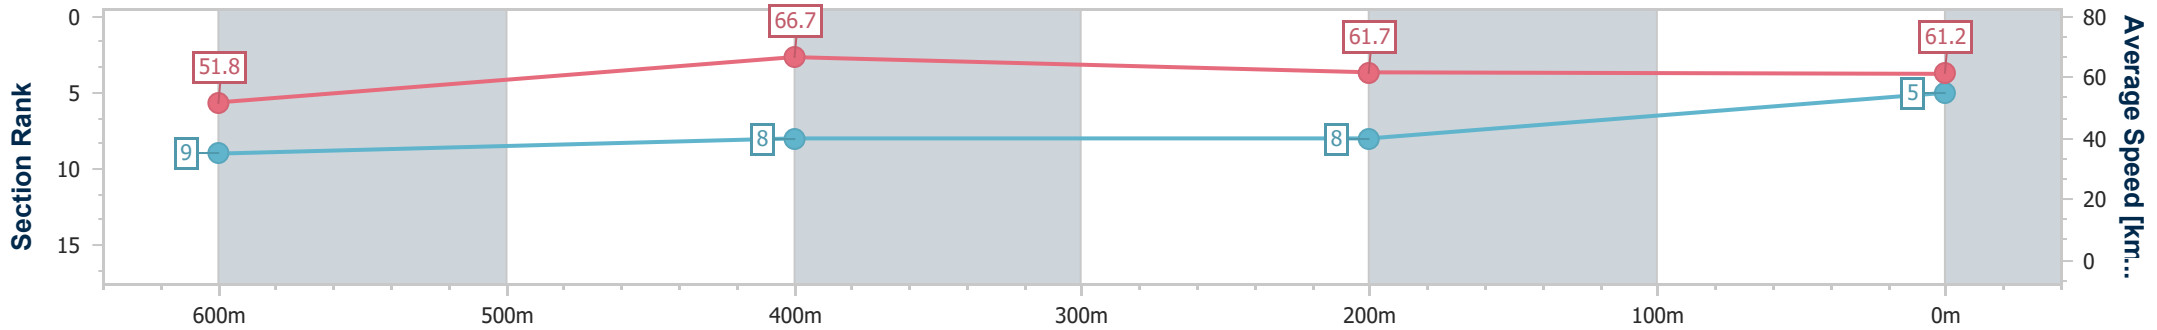

Ipswich QLD Professional

Race 3: GREAT NORTHERN Maiden Plate - 800m

24 December 2023 - 13:34

Track Rating: Heavy 10, Weather: Overcast, Rail Position: +6.5m Entire

Section	Overall	600m	400m	200m
Section Times	0:48.20 [5] (0:13.94)	0:34.26 [9] (0:10.80)	0:23.46 [8] (0:11.68)	0:11.78 [8] (0:11.78)
Average Speed [km/h]	51.8	66.7	61.7	61.2
Top Speed [km/h]	66.2	67.6	65.2	62.6
Avg. Dist. to Rail [m]	7.5	1.1	1.9	6.5
Avg. Stride Freq. [Hz]	2.5	2.6	2.5	2.4
Avg. Stride Length [m]	6.2	7.2	6.9	7.0

- [] Ranking at each section and finish
- .-.- No data available at this section
- NA No data available

Horse/Jockey Name	Viganotto
Final Rank	6
Fastest Section Time (Section)	0:10.79 (600m)
Top Speed [km/h] (Section)	68.6 (600m)
Race State	Finished