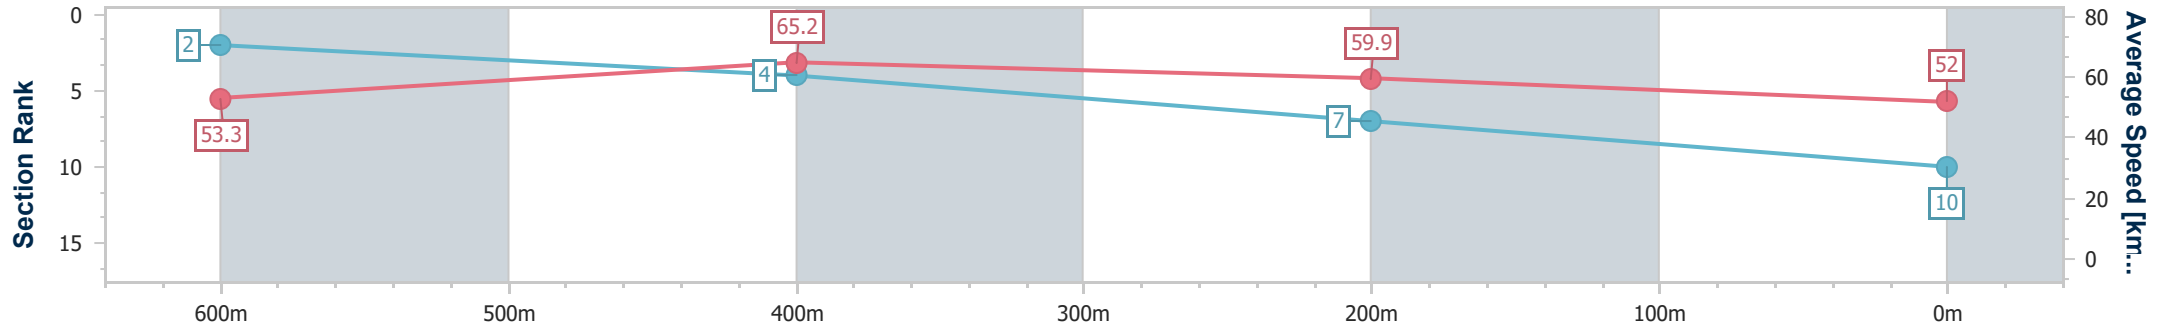

- [] Ranking at each section and finish
- .-.- No data available at this section
- NA No data available

Horse/Jockey Name	Goddess Ofthe Moon
Final Rank	10
Fastest Section Time (Section)	0:10.97 (600m)
Top Speed [km/h] (Section)	68.6 (600m)
Race State	Finished

Ipswich QLD Professional

Race 3: GREAT NORTHERN Maiden Plate - 800m

24 December 2023 - 13:34

Track Rating: Heavy 10, Weather: Overcast, Rail Position: +6.5m Entire

Section	Overall	600m	400m	200m
Section Times	0:50.27 [10] (0:13.52)	0:36.75 [2] (0:10.97)	0:25.78 [4] (0:11.91)	0:13.87 [7] (0:13.87)
Average Speed [km/h]	53.3	65.2	59.9	52.0
Top Speed [km/h]	68.4	68.6	61.8	58.5
Avg. Dist. to Rail [m]	0.5	1.5	1.7	0.4
Avg. Stride Freq. [Hz]	2.4	2.4	2.3	2.1
Avg. Stride Length [m]	6.4	7.5	7.3	7.0

- [] Ranking at each section and finish
- .-.- No data available at this section
- NA No data available