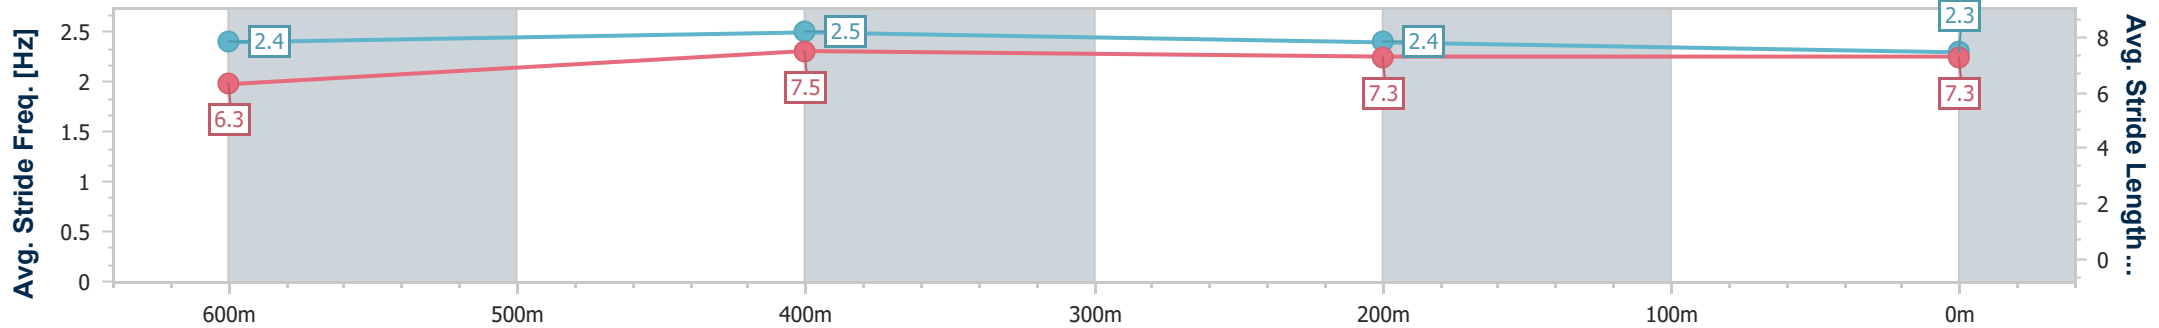

Ipswich QLD Professional

Race 3: GREAT NORTHERN Maiden Plate - 800m

24 December 2023 - 13:34

Track Rating: Heavy 10, Weather: Overcast, Rail Position: +6.5m Entire

Section	Overall	600m	400m	200m
Section Times	0:48.28 [7] (0:14.31)	0:33.97 [10] (0:10.76)	0:23.21 [10] (0:11.53)	0:11.68 [9] (0:11.68)
Average Speed [km/h]	50.4	66.6	62.1	61.6
Top Speed [km/h]	67.3	68.3	66.4	63.7
Avg. Dist. to Rail [m]	6.9	1.4	1.3	2.4
Avg. Stride Freq. [Hz]	2.4	2.5	2.4	2.3
Avg. Stride Length [m]	6.3	7.5	7.3	7.3

- [] Ranking at each section and finish
- .-.- No data available at this section
- NA No data available

Horse/Jockey Name	Look It's Lucy
Final Rank	8
Fastest Section Time (Section)	0:10.82 (600m)
Top Speed [km/h] (Section)	69.0 (600m)
Race State	Finished