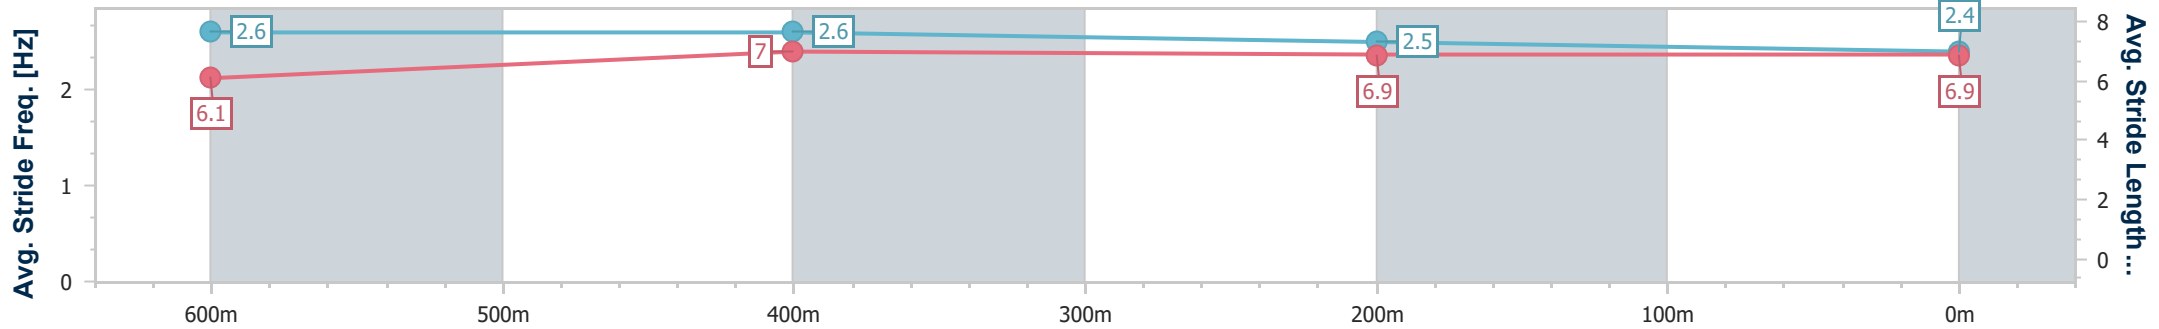

Ipswich QLD Professional

Race 3: GREAT NORTHERN Maiden Plate - 800m

24 December 2023 - 13:34

Track Rating: Heavy 10, Weather: Overcast, Rail Position: +6.5m Entire

Section	Overall	600m	400m	200m
Section Times	0:48.15 [3] (0:13.76)	0:34.39 [6] (0:10.96)	0:23.43 [7] (0:11.43)	0:12.00 [4] (0:12.00)
Average Speed [km/h]	52.3	66.3	63.2	60.0
Top Speed [km/h]	68.7	68.0	64.4	62.9
Avg. Dist. to Rail [m]	9.3	2.3	2.8	5.4
Avg. Stride Freq. [Hz]	2.6	2.6	2.5	2.4
Avg. Stride Length [m]	6.1	7.0	6.9	6.9