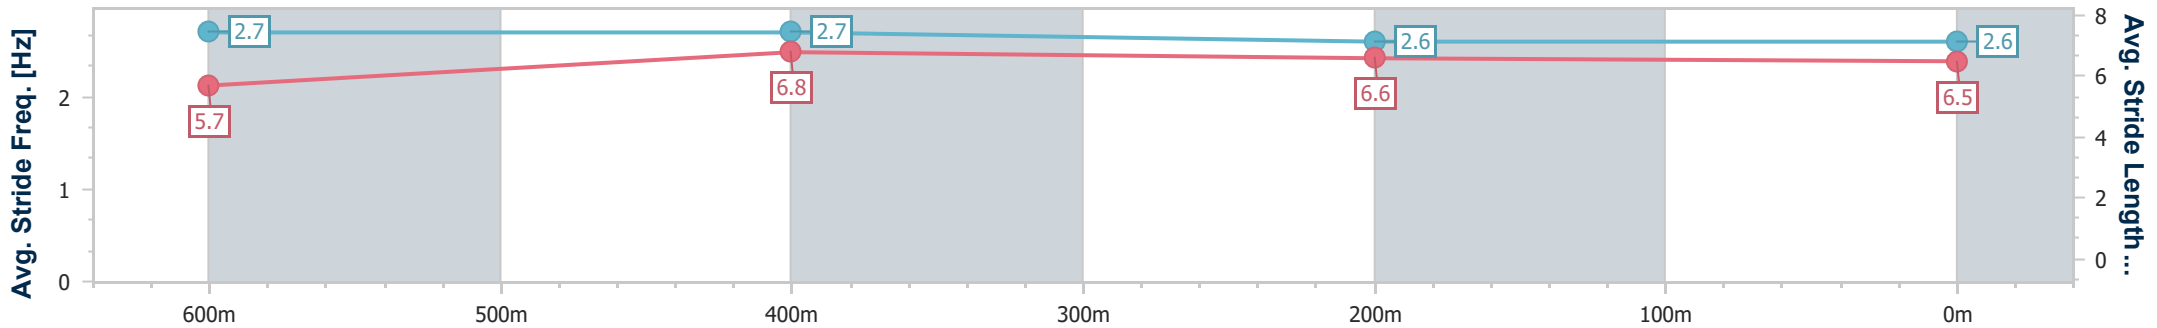

Ipswich QLD Professional

Race 3: GREAT NORTHERN Maiden Plate - 800m

24 December 2023 - 13:34

Track Rating: Heavy 10, Weather: Overcast, Rail Position: +6.5m Entire

Section	Overall	600m	400m	200m
Section Times	0:48.18 [4] (0:13.74)	0:34.44 [5] (0:10.83)	0:23.61 [5] (0:11.59)	0:12.02 [5] (0:12.02)
Average Speed [km/h]	52.4	66.5	62.3	60.2
Top Speed [km/h]	68.7	68.4	64.3	62.0
Avg. Dist. to Rail [m]	6.2	1.7	1.5	4.2
Avg. Stride Freq. [Hz]	2.7	2.7	2.6	2.6
Avg. Stride Length [m]	5.7	6.8	6.6	6.5