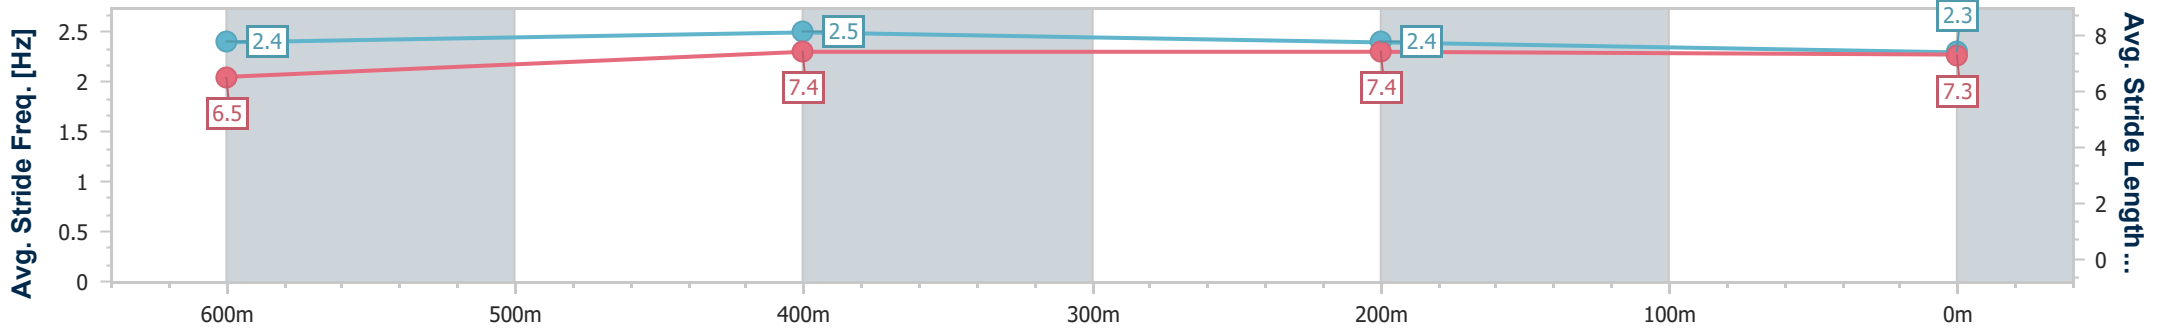

Ipswich QLD Professional

Race 3: GREAT NORTHERN Maiden Plate - 800m

24 December 2023 - 13:34

Track Rating: Heavy 10, Weather: Overcast, Rail Position: +6.5m Entire

Section	Overall	600m	400m	200m
Section Times	0:47.52 [2] (0:13.50)	0:34.02 [1] (0:10.75)	0:23.27 [1] (0:11.41)	0:11.86 [1] (0:11.86)
Average Speed [km/h]	53.4	66.6	63.2	60.7
Top Speed [km/h]	67.3	68.3	64.4	63.1
Avg. Dist. to Rail [m]	5.6	1.2	1.0	1.6
Avg. Stride Freq. [Hz]	2.4	2.5	2.4	2.3
Avg. Stride Length [m]	6.5	7.4	7.4	7.3