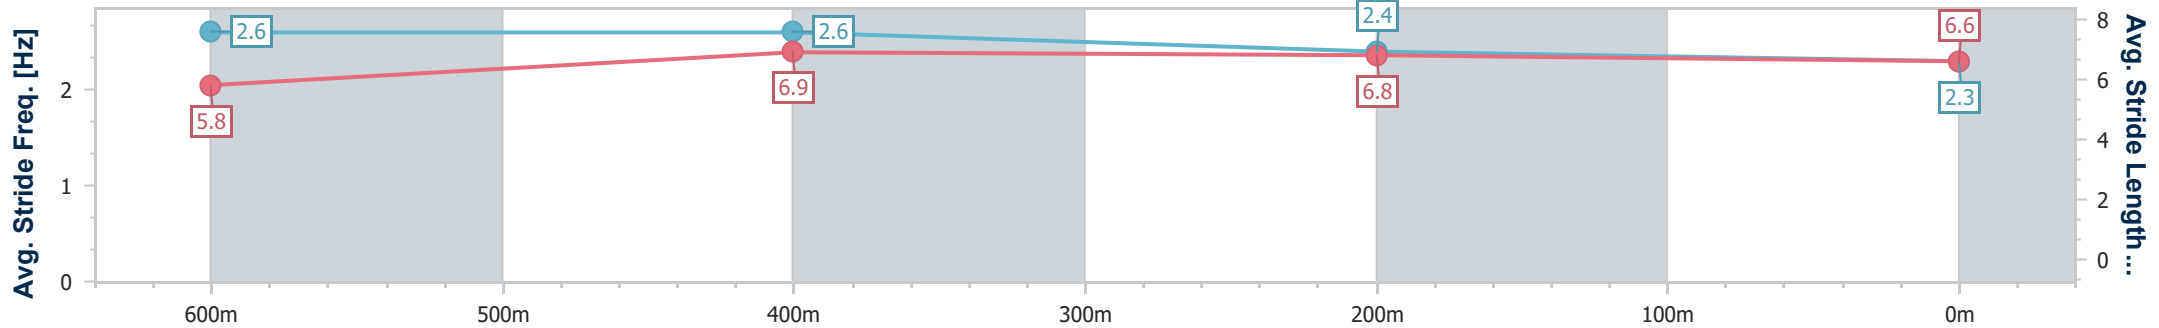

Ipswich QLD Professional

Race 3: GREAT NORTHERN Maiden Plate - 800m

24 December 2023 - 13:34

Track Rating: Heavy 10, Weather: Overcast, Rail Position: +6.5m Entire

Section	Overall	600m	400m	200m
Section Times	0:49.90 [9] (0:13.80)	0:36.10 [7] (0:10.98)	0:25.12 [9] (0:12.07)	0:13.05 [10] (0:13.05)
Average Speed [km/h]	52.2	65.9	59.8	55.2
Top Speed [km/h]	68.7	67.7	64.2	57.5
Avg. Dist. to Rail [m]	6.0	2.8	2.0	2.4
Avg. Stride Freq. [Hz]	2.6	2.6	2.4	2.3
Avg. Stride Length [m]	5.8	6.9	6.8	6.6

- [] Ranking at each section and finish
- .-.- No data available at this section
- NA No data available

Horse/Jockey Name	Goddess Ofthe Moon
Final Rank	10
Fastest Section Time (Section)	0:10.97 (600m)
Top Speed [km/h] (Section)	68.6 (600m)
Race State	Finished