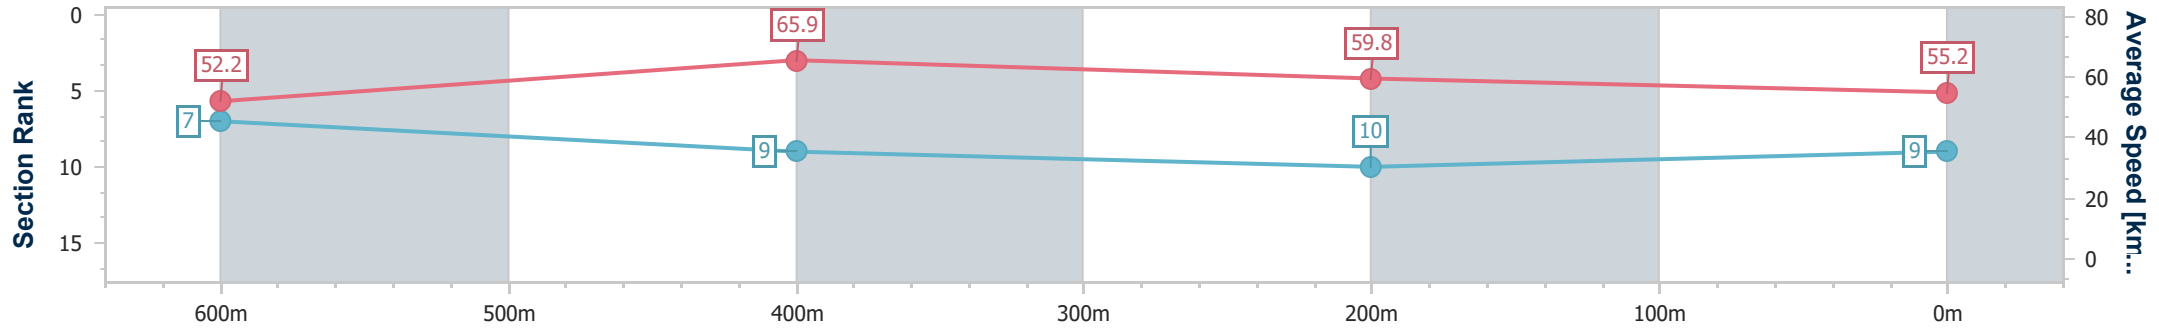

Ipswich QLD Professional

Race 3: GREAT NORTHERN Maiden Plate - 800m

24 December 2023 - 13:34

Track Rating: Heavy 10, Weather: Overcast, Rail Position: +6.5m Entire

Section	Overall	600m	400m	200m
Section Times	0:49.90 [9] (0:13.80)	0:36.10 [7] (0:10.98)	0:25.12 [9] (0:12.07)	0:13.05 [10] (0:13.05)
Average Speed [km/h]	52.2	65.9	59.8	55.2
Top Speed [km/h]	68.7	67.7	64.2	57.5
Avg. Dist. to Rail [m]	6.0	2.8	2.0	2.4
Avg. Stride Freq. [Hz]	2.6	2.6	2.4	2.3
Avg. Stride Length [m]	5.8	6.9	6.8	6.6

- [] Ranking at each section and finish
- .-.- No data available at this section
- NA No data available

Horse/Jockey Name	Goddess Ofthe Moon
Final Rank	10
Fastest Section Time (Section)	0:10.97 (600m)
Top Speed [km/h] (Section)	68.6 (600m)
Race State	Finished