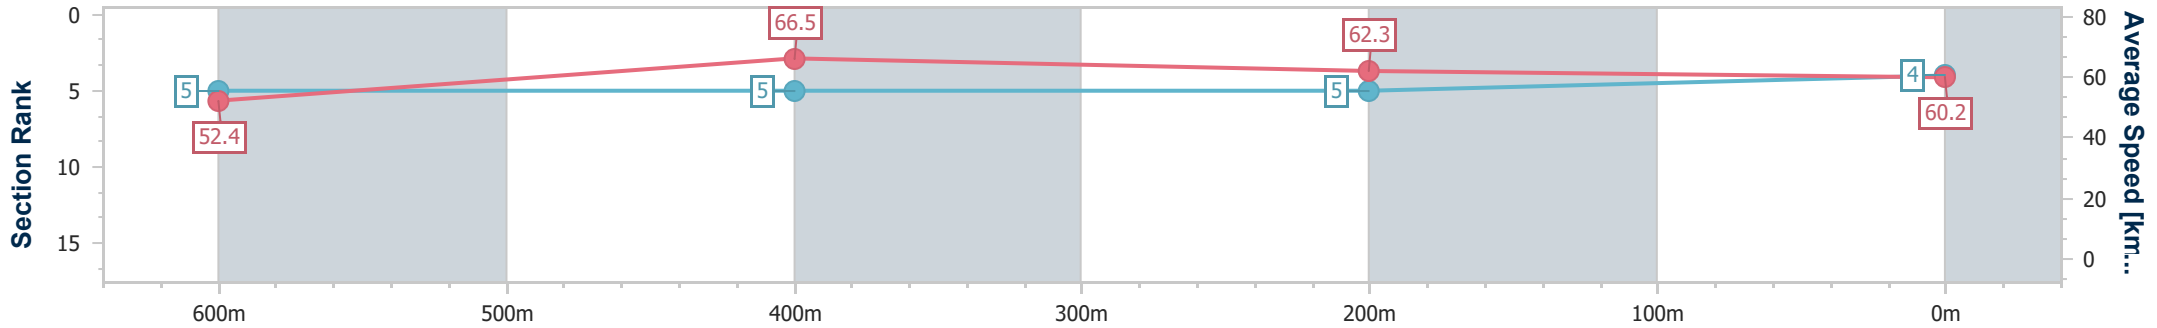

Ipswich QLD Professional

Race 3: GREAT NORTHERN Maiden Plate - 800m

24 December 2023 - 13:34

Track Rating: Heavy 10, Weather: Overcast, Rail Position: +6.5m Entire

Section	Overall	600m	400m	200m
Section Times	0:48.18 [4] (0:13.74)	0:34.44 [5] (0:10.83)	0:23.61 [5] (0:11.59)	0:12.02 [5] (0:12.02)
Average Speed [km/h]	52.4	66.5	62.3	60.2
Top Speed [km/h]	68.7	68.4	64.3	62.0
Avg. Dist. to Rail [m]	6.2	1.7	1.5	4.2
Avg. Stride Freq. [Hz]	2.7	2.7	2.6	2.6
Avg. Stride Length [m]	5.7	6.8	6.6	6.5