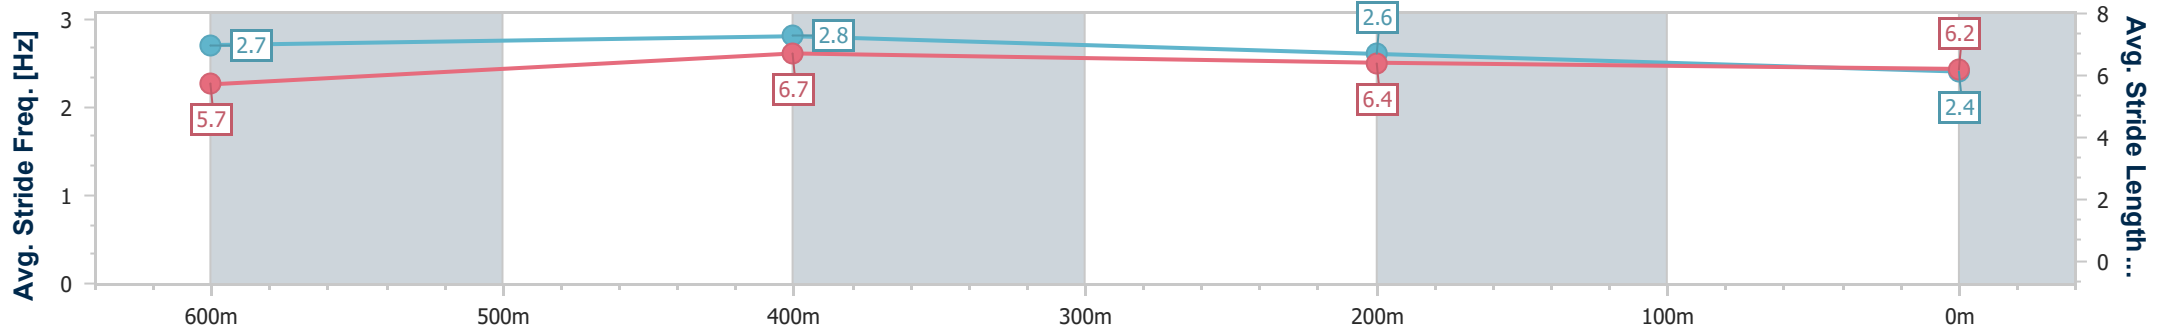

- [] Ranking at each section and finish
- .-.- No data available at this section
- NA No data available

Horse/Jockey Name	Look It's Lucy
Final Rank	8
Fastest Section Time (Section)	0:10.82 (600m)
Top Speed [km/h] (Section)	69.0 (600m)
Race State	Finished

Ipswich QLD Professional

Race 3: GREAT NORTHERN Maiden Plate - 800m

24 December 2023 - 13:34

Track Rating: Heavy 10, Weather: Overcast, Rail Position: +6.5m Entire

Section	Overall	600m	400m	200m
Section Times	0:49.24 [8] (0:13.55)	0:35.69 [3] (0:10.82)	0:24.87 [2] (0:11.71)	0:13.16 [3] (0:13.16)
Average Speed [km/h]	53.1	66.3	61.2	54.7
Top Speed [km/h]	68.5	69.0	63.1	58.4
Avg. Dist. to Rail [m]	2.0	0.7	0.9	1.2
Avg. Stride Freq. [Hz]	2.7	2.8	2.6	2.4
Avg. Stride Length [m]	5.7	6.7	6.4	6.2

- [] Ranking at each section and finish
- .-.- No data available at this section
- NA No data available

Horse/Jockey Name	Princess Lutetia
Final Rank	9
Fastest Section Time (Section)	0:10.98 (600m)
Top Speed [km/h] (Section)	68.7 (Overall)
Race State	Finished