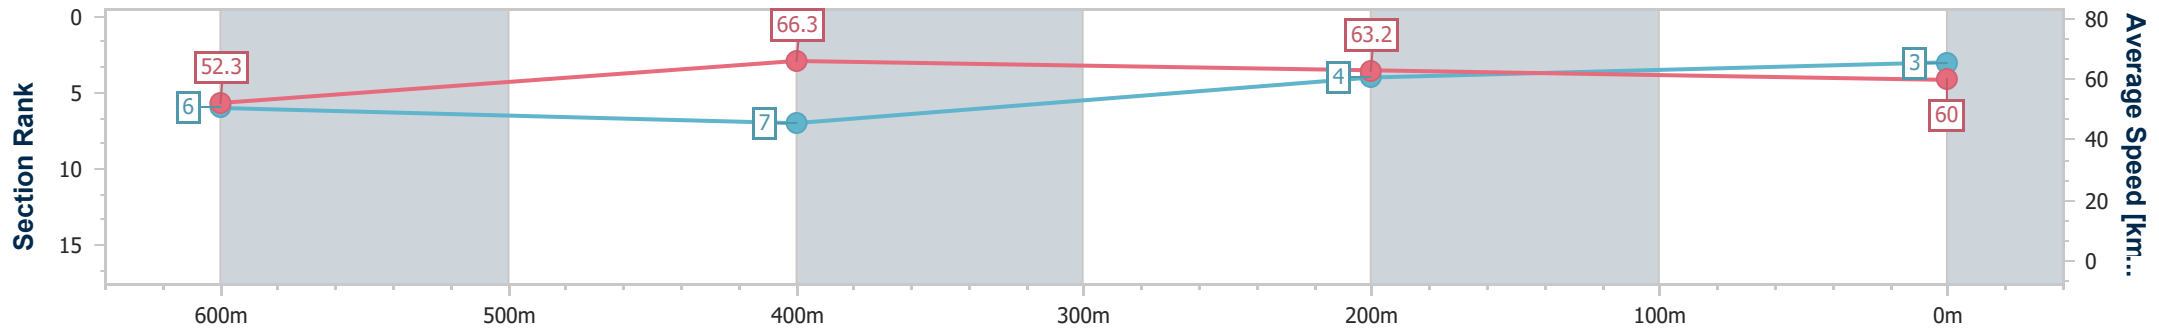

Ipswich QLD Professional

Race 3: GREAT NORTHERN Maiden Plate - 800m

24 December 2023 - 13:34

Track Rating: Heavy 10, Weather: Overcast, Rail Position: +6.5m Entire

Section	Overall	600m	400m	200m
Section Times	0:48.15 [3] (0:13.76)	0:34.39 [6] (0:10.96)	0:23.43 [7] (0:11.43)	0:12.00 [4] (0:12.00)
Average Speed [km/h]	52.3	66.3	63.2	60.0
Top Speed [km/h]	68.7	68.0	64.4	62.9
Avg. Dist. to Rail [m]	9.3	2.3	2.8	5.4
Avg. Stride Freq. [Hz]	2.6	2.6	2.5	2.4
Avg. Stride Length [m]	6.1	7.0	6.9	6.9