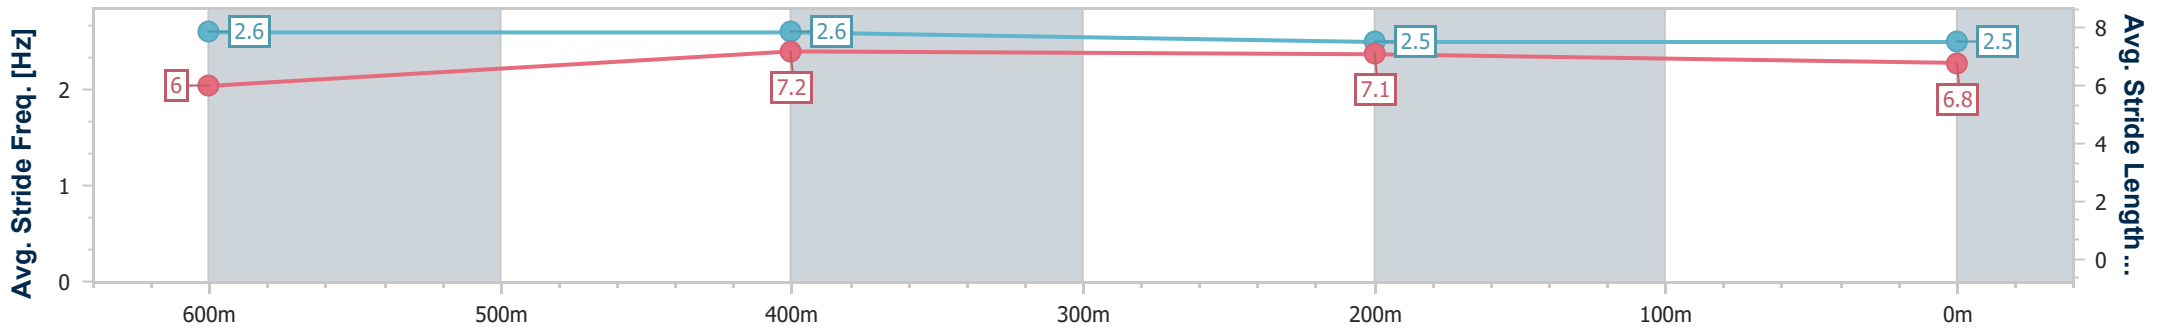

Ipswich QLD Professional

Race 3: GREAT NORTHERN Maiden Plate - 800m

24 December 2023 - 13:34

Track Rating: Heavy 10, Weather: Overcast, Rail Position: +6.5m Entire

Section	Overall	600m	400m	200m
Section Times	0:47.43 [1] (0:13.59)	0:33.84 [4] (0:10.80)	0:23.04 [3] (0:11.29)	0:11.75 [2] (0:11.75)
Average Speed [km/h]	53.0	66.8	64.1	61.3
Top Speed [km/h]	68.6	68.8	65.1	64.1
Avg. Dist. to Rail [m]	4.0	1.6	1.9	3.1
Avg. Stride Freq. [Hz]	2.6	2.6	2.5	2.5
Avg. Stride Length [m]	6.0	7.2	7.1	6.8