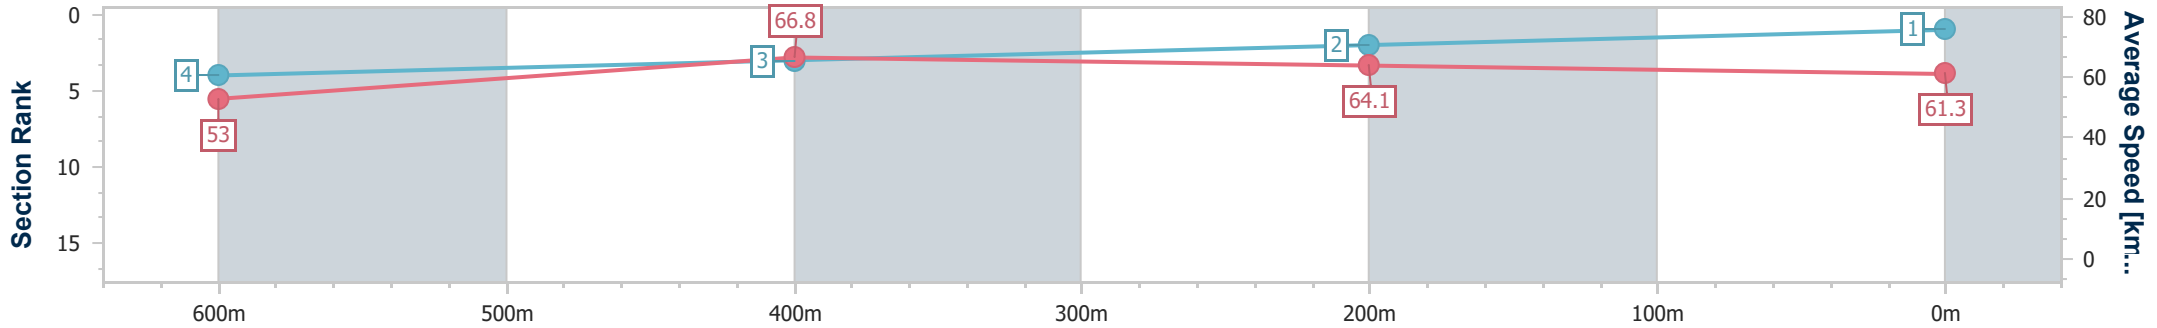

- [] Ranking at each section and finish
- .-.- No data available at this section
- NA No data available

Horse/Jockey Name	Biz Class
Final Rank	2
Fastest Section Time (Section)	0:10.75 (600m)
Top Speed [km/h] (Section)	68.3 (600m)
Race State	Finished