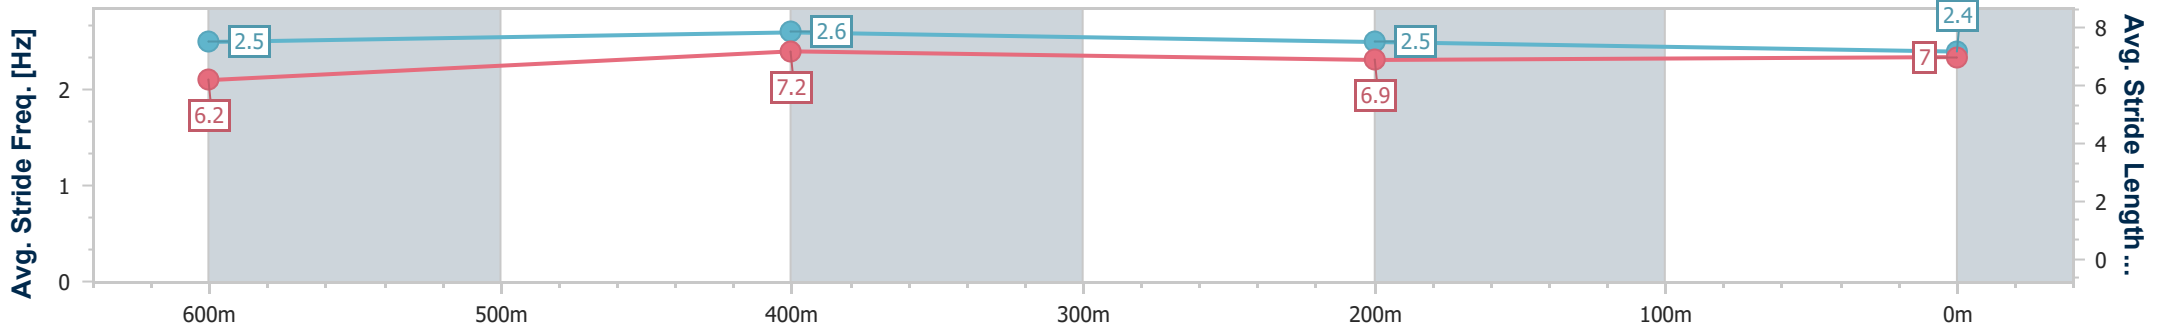

Ipswich QLD Professional

Race 3: GREAT NORTHERN Maiden Plate - 800m

24 December 2023 - 13:34

Track Rating: Heavy 10, Weather: Overcast, Rail Position: +6.5m Entire

Section	Overall	600m	400m	200m
Section Times	0:48.20 [5] (0:13.94)	0:34.26 [9] (0:10.80)	0:23.46 [8] (0:11.68)	0:11.78 [8] (0:11.78)
Average Speed [km/h]	51.8	66.7	61.7	61.2
Top Speed [km/h]	66.2	67.6	65.2	62.6
Avg. Dist. to Rail [m]	7.5	1.1	1.9	6.5
Avg. Stride Freq. [Hz]	2.5	2.6	2.5	2.4
Avg. Stride Length [m]	6.2	7.2	6.9	7.0