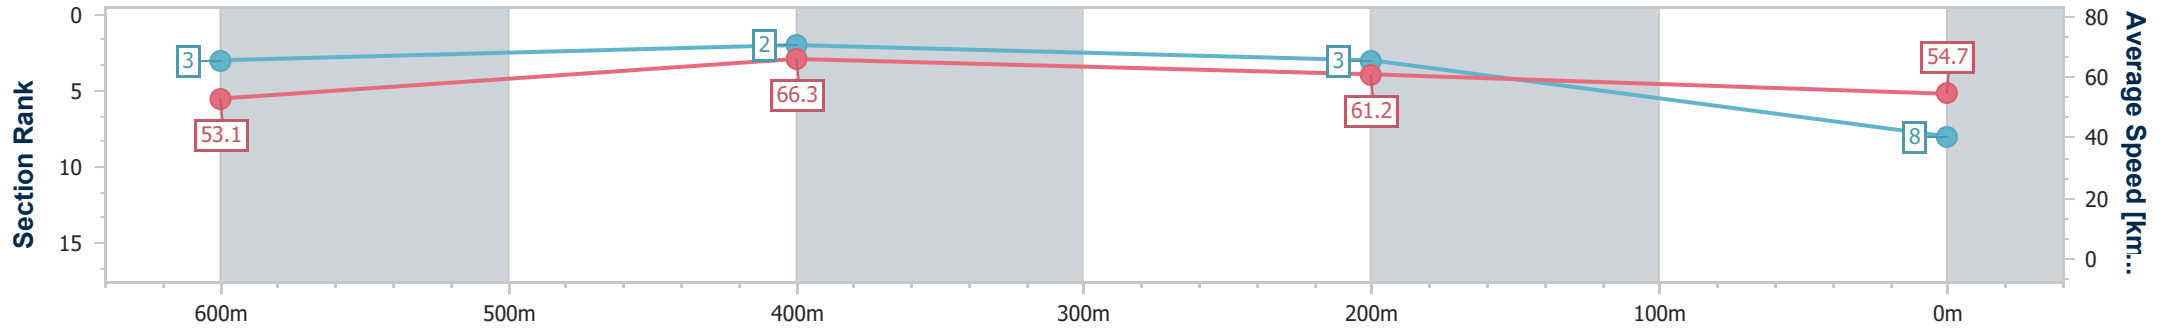

- [] Ranking at each section and finish
- .-.- No data available at this section
- NA No data available

Horse/Jockey Name	Look It's Lucy
Final Rank	8
Fastest Section Time (Section)	0:10.82 (600m)
Top Speed [km/h] (Section)	69.0 (600m)
Race State	Finished

Ipswich QLD Professional

Race 3: GREAT NORTHERN Maiden Plate - 800m

24 December 2023 - 13:34

Track Rating: Heavy 10, Weather: Overcast, Rail Position: +6.5m Entire

Section	Overall	600m	400m	200m
Section Times	0:49.24 [8] (0:13.55)	0:35.69 [3] (0:10.82)	0:24.87 [2] (0:11.71)	0:13.16 [3] (0:13.16)
Average Speed [km/h]	53.1	66.3	61.2	54.7
Top Speed [km/h]	68.5	69.0	63.1	58.4
Avg. Dist. to Rail [m]	2.0	0.7	0.9	1.2
Avg. Stride Freq. [Hz]	2.7	2.8	2.6	2.4
Avg. Stride Length [m]	5.7	6.7	6.4	6.2