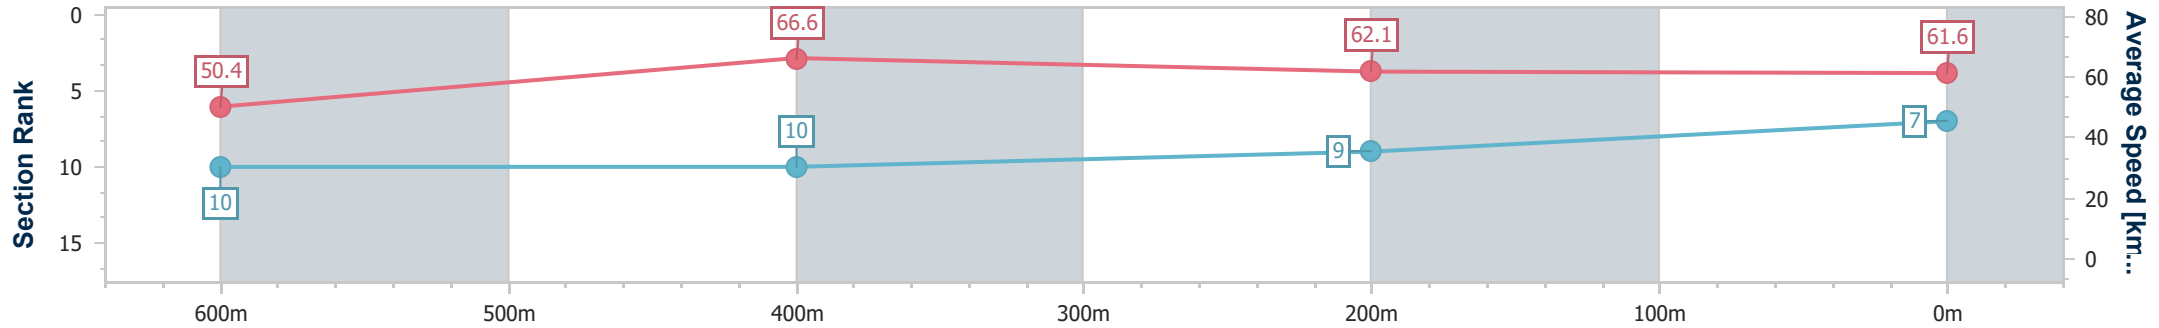

Ipswich QLD Professional

Race 3: GREAT NORTHERN Maiden Plate - 800m

24 December 2023 - 13:34

Track Rating: Heavy 10, Weather: Overcast, Rail Position: +6.5m Entire

Section	Overall	600m	400m	200m
Section Times	0:48.28 [7] (0:14.31)	0:33.97 [10] (0:10.76)	0:23.21 [10] (0:11.53)	0:11.68 [9] (0:11.68)
Average Speed [km/h]	50.4	66.6	62.1	61.6
Top Speed [km/h]	67.3	68.3	66.4	63.7
Avg. Dist. to Rail [m]	6.9	1.4	1.3	2.4
Avg. Stride Freq. [Hz]	2.4	2.5	2.4	2.3
Avg. Stride Length [m]	6.3	7.5	7.3	7.3

- [] Ranking at each section and finish
- .-.- No data available at this section
- NA No data available

Horse/Jockey Name	Look It's Lucy
Final Rank	8
Fastest Section Time (Section)	0:10.82 (600m)
Top Speed [km/h] (Section)	69.0 (600m)
Race State	Finished