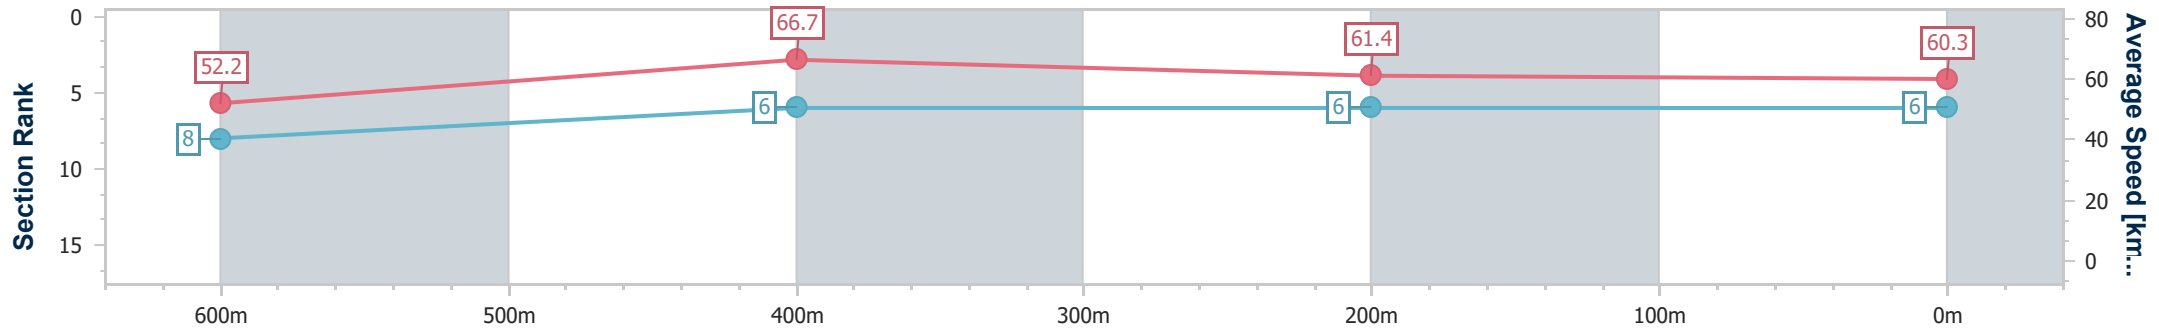

Ipswich QLD Professional

Race 3: GREAT NORTHERN Maiden Plate - 800m

24 December 2023 - 13:34

Track Rating: Heavy 10, Weather: Overcast, Rail Position: +6.5m Entire

Section	Overall	600m	400m	200m
Section Times	0:48.27 [6] (0:13.82)	0:34.45 [8] (0:10.79)	0:23.66 [6] (0:11.68)	0:11.98 [6] (0:11.98)
Average Speed [km/h]	52.2	66.7	61.4	60.3
Top Speed [km/h]	67.3	68.6	63.5	62.5
Avg. Dist. to Rail [m]	2.8	0.9	0.3	0.3
Avg. Stride Freq. [Hz]	2.5	2.6	2.4	2.4
Avg. Stride Length [m]	6.2	7.3	7.0	7.0