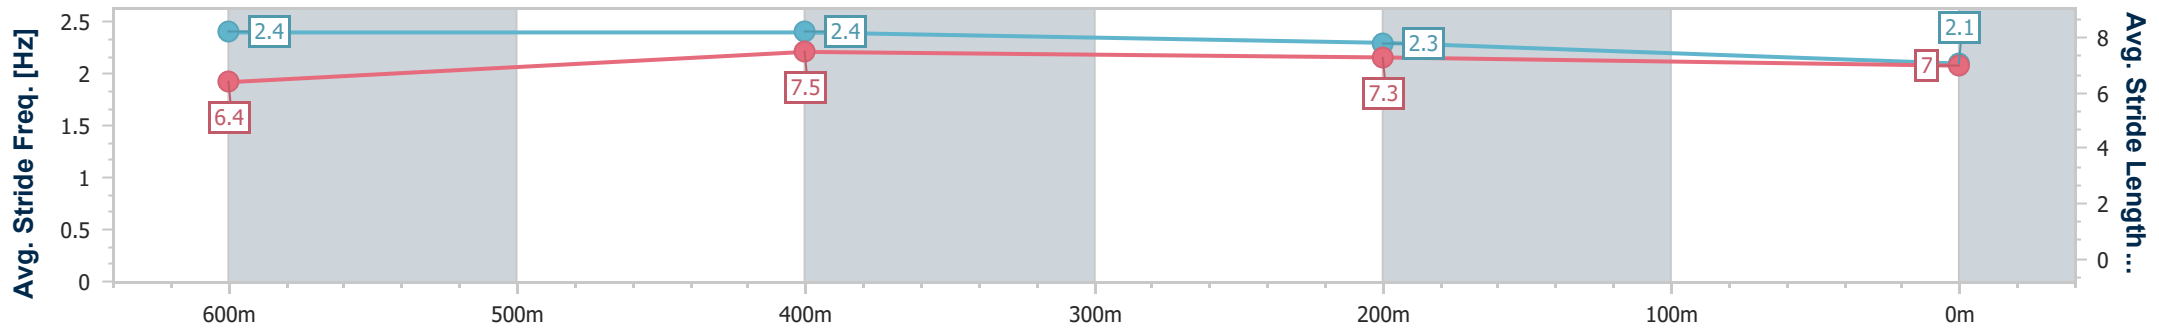

- [] Ranking at each section and finish
- .-.- No data available at this section
- NA No data available

Horse/Jockey Name	Goddess Ofthe Moon
Final Rank	10
Fastest Section Time (Section)	0:10.97 (600m)
Top Speed [km/h] (Section)	68.6 (600m)
Race State	Finished

Ipswich QLD Professional

Race 3: GREAT NORTHERN Maiden Plate - 800m

24 December 2023 - 13:34

Track Rating: Heavy 10, Weather: Overcast, Rail Position: +6.5m Entire

Section	Overall	600m	400m	200m
Section Times	0:50.27 [10] (0:13.52)	0:36.75 [2] (0:10.97)	0:25.78 [4] (0:11.91)	0:13.87 [7] (0:13.87)
Average Speed [km/h]	53.3	65.2	59.9	52.0
Top Speed [km/h]	68.4	68.6	61.8	58.5
Avg. Dist. to Rail [m]	0.5	1.5	1.7	0.4
Avg. Stride Freq. [Hz]	2.4	2.4	2.3	2.1
Avg. Stride Length [m]	6.4	7.5	7.3	7.0

- [] Ranking at each section and finish
- .-.- No data available at this section
- NA No data available