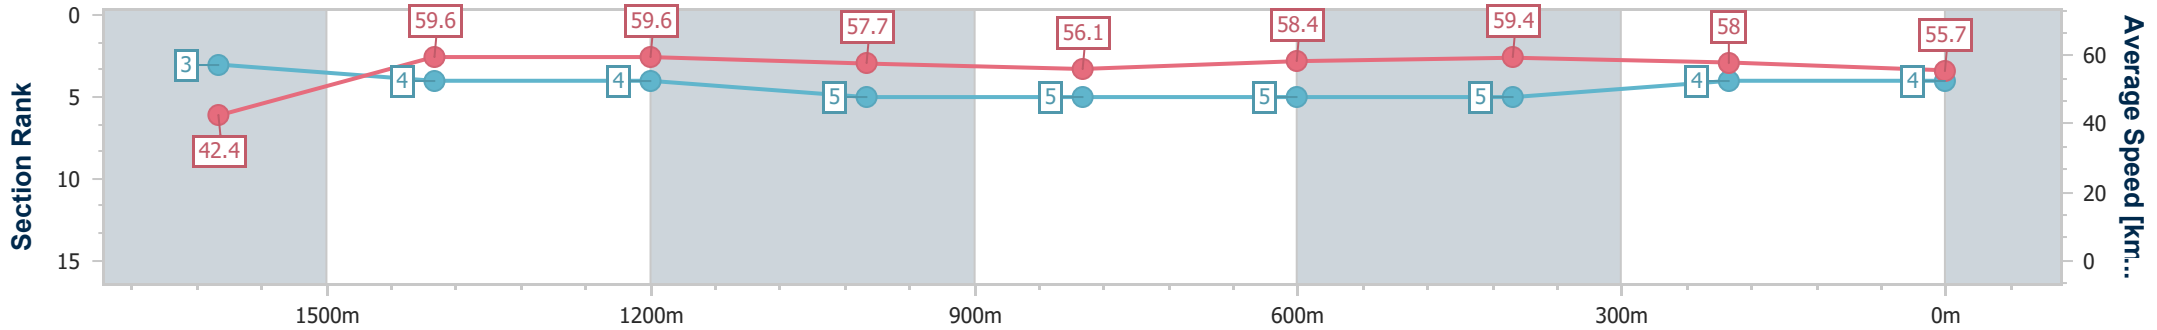

Ipswich QLD Professional

Race 6: IEEC.COM.AU RATINGS BAND 0 - 58 Handicap - 1700m

24 December 2023 - 15:17

Track Rating: Heavy 10, Weather: Overcast, Rail Position: +6.5m Entire

Section	Overall	1600m	1400m	1200m	1000m	800m	600m	400m	200m
Section Times	1:48.20 [4] (0:08.53)	1:39.67 [3] (0:12.07)	1:27.60 [4] (0:12.18)	1:15.42 [4] (0:12.52)	1:02.90 [5] (0:12.88)	0:50.02 [5] (0:12.34)	0:37.68 [5] (0:12.20)	0:25.48 [5] (0:12.57)	0:12.91 [4] (0:12.91)
Average Speed [km/h]	42.4	59.6	59.6	57.7	56.1	58.4	59.4	58.0	55.7
Top Speed [km/h]	59.9	60.5	60.7	59.5	56.9	59.7	60.3	58.6	57.4
Avg. Dist. to Rail [m]	8.9	3.1	1.3	1.3	1.1	0.9	1.8	3.4	5.7
Avg. Stride Freq. [Hz]	2.3	2.3	2.3	2.2	2.2	2.3	2.3	2.3	2.2
Avg. Stride Length [m]	5.9	7.1	7.3	7.2	7.1	7.2	7.2	7.0	6.9