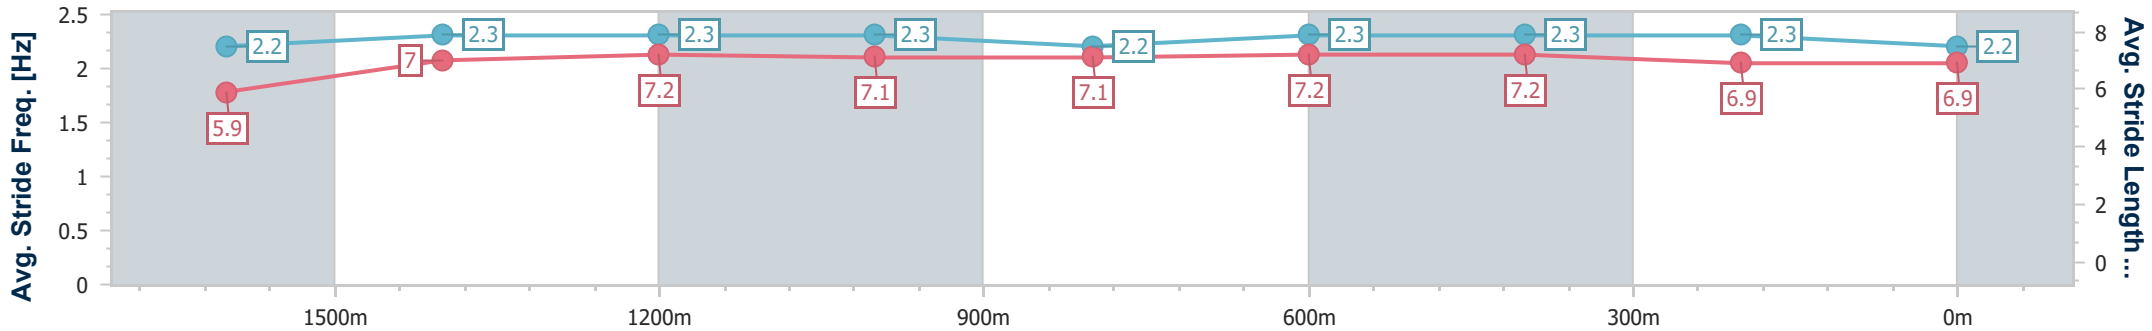

Ipswich QLD Professional

Race 6: IEEC.COM.AU RATINGS BAND 0 - 58 Handicap - 1700m

24 December 2023 - 15:17

Track Rating: Heavy 10, Weather: Overcast, Rail Position: +6.5m Entire

Section	Overall	1600m	1400m	1200m	1000m	800m	600m	400m	200m
Section Times	1:48.77 [6] (0:08.80)	1:39.97 [6] (0:12.27)	1:27.70 [7] (0:12.31)	1:15.39 [7] (0:12.31)	1:03.08 [7] (0:12.77)	0:50.31 [7] (0:12.32)	0:37.99 [7] (0:12.21)	0:25.78 [7] (0:12.66)	0:13.12 [7] (0:13.12)
Average Speed [km/h]	41.1	58.6	58.7	58.6	56.4	58.5	58.8	56.9	54.8
Top Speed [km/h]	55.7	60.0	59.1	60.8	56.8	59.3	59.6	57.7	56.1
Avg. Dist. to Rail [m]	4.3	0.5	0.4	0.4	0.6	0.3	0.6	2.3	6.3
Avg. Stride Freq. [Hz]	2.2	2.3	2.3	2.3	2.2	2.3	2.3	2.3	2.2
Avg. Stride Length [m]	5.9	7.0	7.2	7.1	7.1	7.2	7.2	6.9	6.9