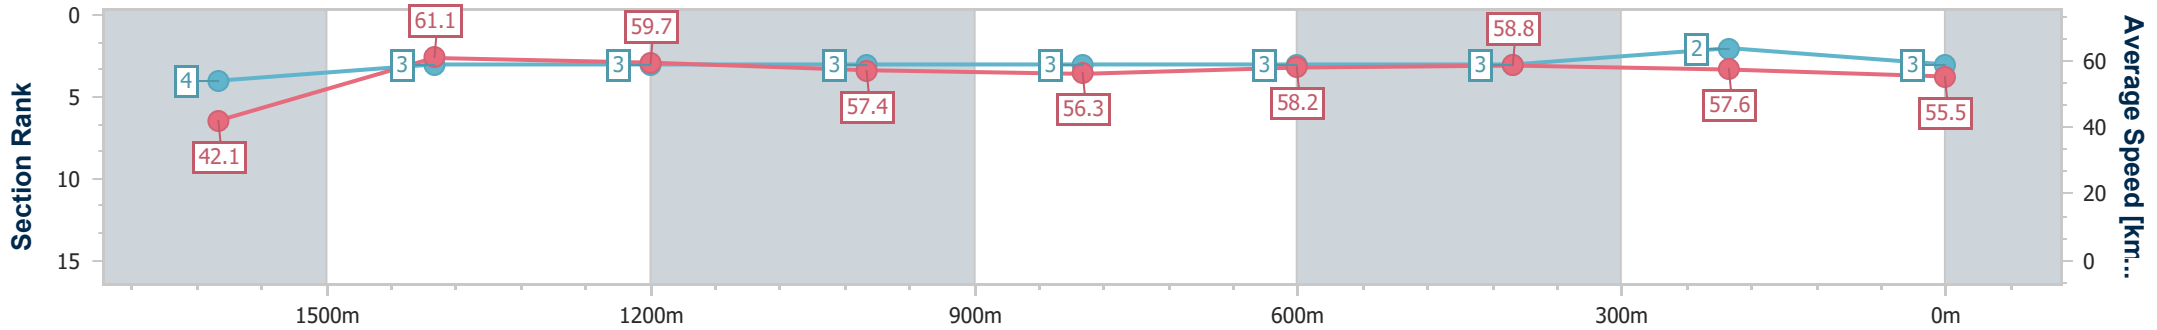

Ipswich QLD Professional

Race 6: IEEC.COM.AU RATINGS BAND 0 - 58 Handicap - 1700m

24 December 2023 - 15:17

Track Rating: Heavy 10, Weather: Overcast, Rail Position: +6.5m Entire

Section	Overall	1600m	1400m	1200m	1000m	800m	600m	400m	200m				
Section Times	1:48.14 [3] (0:08.55)	1:39.59 [4] (0:11.82)	1:27.77 [3] (0:12.07)	1:15.70 [3] (0:12.58)	1:03.12 [3] (0:12.86)	0:50.26 [3] (0:12.44)	0:37.82 [3] (0:12.30)	0:25.52 [3] (0:12.56)	0:12.96 [2] (0:12.96)				
Average Speed [km/h]	42.1	61.1	59.7	57.4	56.3	58.2	58.8	57.6	55.5				
Top Speed [km/h]	58.9	62.1	60.5	58.5	56.9	59.3	59.3	58.5	57.0				
Avg. Dist. to Rail [m]	4.9	1.3	0.6	1.1	1.4	1.2	1.1	2.3	4.2				
Avg. Stride Freq. [Hz]	2.3	2.4	2.3	2.3	2.3	2.3	2.4	2.4	2.3				
Avg. Stride Length [m]	5.7	7.1	7.1	7.0	6.9	7.0	6.9	6.7	6.7				

- [] Ranking at each section and finish
- .-.- No data available at this section
- NA No data available

Horse/Jockey Name	East Esplanade
Final Rank	4
Fastest Section Time (Section)	0:08.53 (Overall)
Top Speed [km/h] (Section)	60.7 (1400m)
Race State	Finished