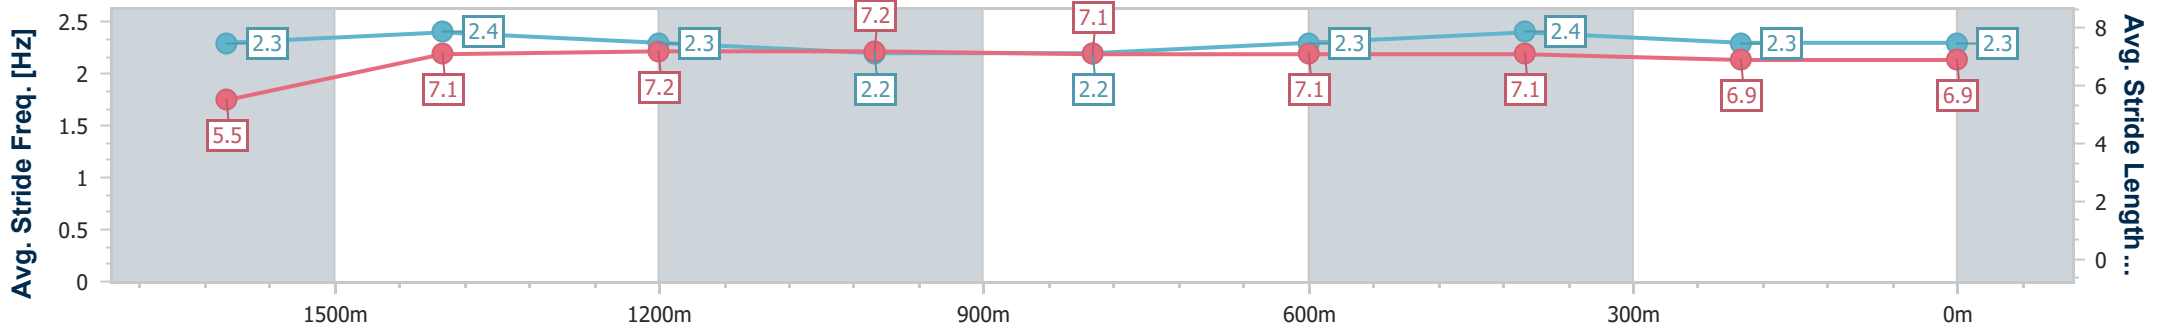

Ipswich QLD Professional

Race 6: IEEC.COM.AU RATINGS BAND 0 - 58 Handicap - 1700m

24 December 2023 - 15:17

Track Rating: Heavy 10, Weather: Overcast, Rail Position: +6.5m Entire

Section	Overall	1600m	1400m	1200m	1000m	800m	600m	400m	200m				
Section Times	1:47.92 [2] (0:08.99)	1:38.93 [8] (0:11.93)	1:27.00 [6] (0:12.04)	1:14.96 [6] (0:12.60)	1:02.36 [6] (0:12.79)	0:49.57 [6] (0:12.35)	0:37.22 [6] (0:12.14)	0:25.08 [6] (0:12.48)	0:12.60 [5] (0:12.60)				
Average Speed [km/h]	39.9	60.7	60.0	57.6	56.5	58.7	60.0	58.3	57.2				
Top Speed [km/h]	58.3	62.1	62.1	59.3	57.0	60.3	60.6	59.3	58.3				
Avg. Dist. to Rail [m]	7.5	2.6	1.6	1.6	1.4	1.6	2.8	4.6	6.7				
Avg. Stride Freq. [Hz]	2.3	2.4	2.3	2.2	2.2	2.3	2.4	2.3	2.3				
Avg. Stride Length [m]	5.5	7.1	7.2	7.2	7.1	7.1	7.1	6.9	6.9				