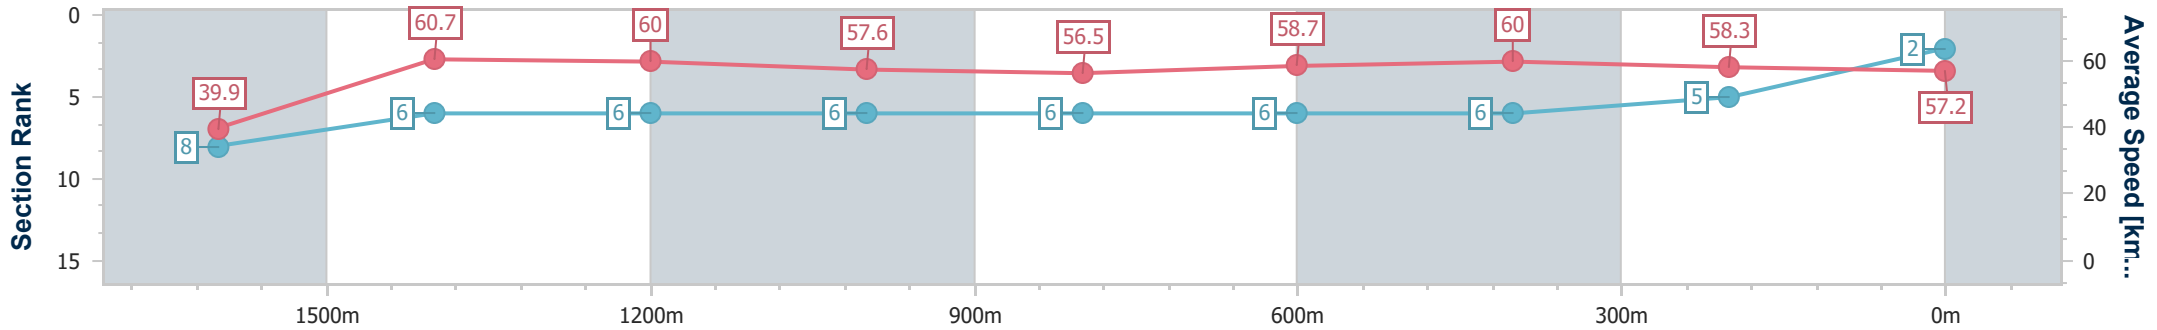

Ipswich QLD Professional

Race 6: IEEC.COM.AU RATINGS BAND 0 - 58 Handicap - 1700m

24 December 2023 - 15:17

Track Rating: Heavy 10, Weather: Overcast, Rail Position: +6.5m Entire

Section	Overall	1600m	1400m	1200m	1000m	800m	600m	400m	200m				
Section Times	1:47.92 [2] (0:08.99)	1:38.93 [8] (0:11.93)	1:27.00 [6] (0:12.04)	1:14.96 [6] (0:12.60)	1:02.36 [6] (0:12.79)	0:49.57 [6] (0:12.35)	0:37.22 [6] (0:12.14)	0:25.08 [6] (0:12.48)	0:12.60 [5] (0:12.60)				
Average Speed [km/h]	39.9	60.7	60.0	57.6	56.5	58.7	60.0	58.3	57.2				
Top Speed [km/h]	58.3	62.1	62.1	59.3	57.0	60.3	60.6	59.3	58.3				
Avg. Dist. to Rail [m]	7.5	2.6	1.6	1.6	1.4	1.6	2.8	4.6	6.7				
Avg. Stride Freq. [Hz]	2.3	2.4	2.3	2.2	2.2	2.3	2.4	2.3	2.3				
Avg. Stride Length [m]	5.5	7.1	7.2	7.2	7.1	7.1	7.1	6.9	6.9				