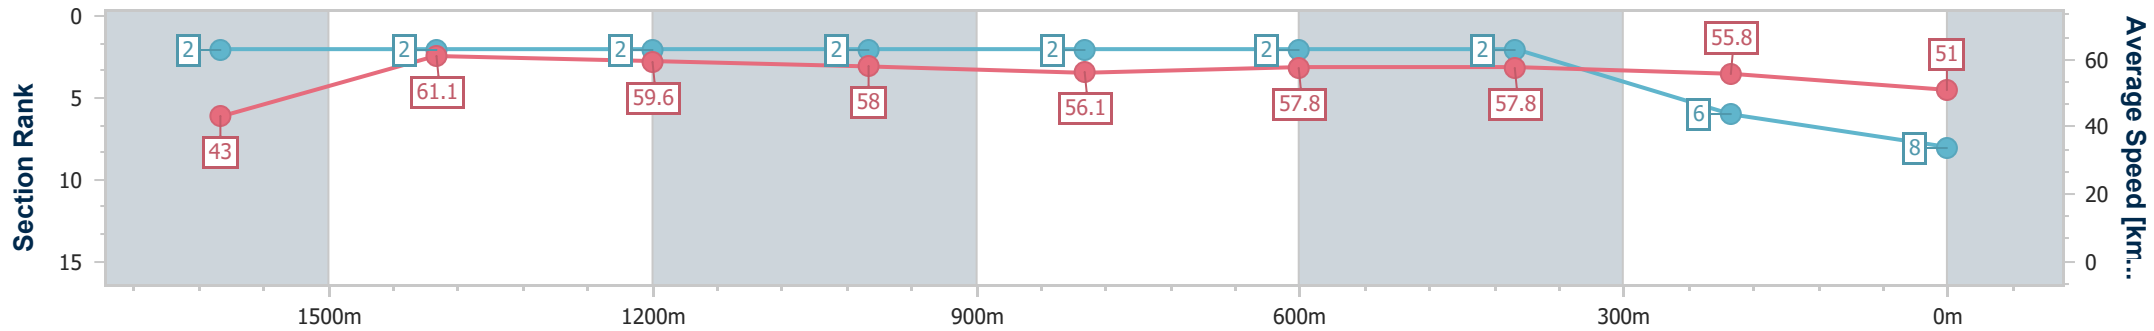

- [] Ranking at each section and finish
- .-.- No data available at this section
- NA No data available

Horse/Jockey Name	Silver Onyx
Final Rank	8
Fastest Section Time (Section)	0:08.39 (Overall)
Top Speed [km/h] (Section)	61.7 (1600m)
Race State	Finished

Ipswich QLD Professional

Race 6: IEEC.COM.AU RATINGS BAND 0 - 58 Handicap - 1700m

24 December 2023 - 15:17

Track Rating: Heavy 10, Weather: Overcast, Rail Position: +6.5m Entire

Section	Overall	1600m	1400m	1200m	1000m	800m	600m	400m	200m				
Section Times	1:49.52 [8] (0:08.39)	1:41.13 [2] (0:11.79)	1:29.34 [2] (0:12.04)	1:17.30 [2] (0:12.44)	1:04.86 [2] (0:12.85)	0:52.01 [2] (0:12.53)	0:39.48 [2] (0:12.45)	0:27.03 [2] (0:12.93)	0:14.10 [6] (0:14.10)				
Average Speed [km/h]	43.0	61.1	59.6	58.0	56.1	57.8	57.8	55.8	51.0				
Top Speed [km/h]	59.9	61.7	60.3	59.5	56.8	58.2	58.7	56.6	54.2				
Avg. Dist. to Rail [m]	3.0	0.6	0.3	0.4	1.1	1.0	0.4	1.0	2.4				
Avg. Stride Freq. [Hz]	2.2	2.3	2.3	2.2	2.2	2.3	2.3	2.3	2.1				
Avg. Stride Length [m]	6.1	7.3	7.3	7.2	7.1	7.1	7.0	6.8	6.6				

- [] Ranking at each section and finish
- .-.-.- No data available at this section
- NA No data available