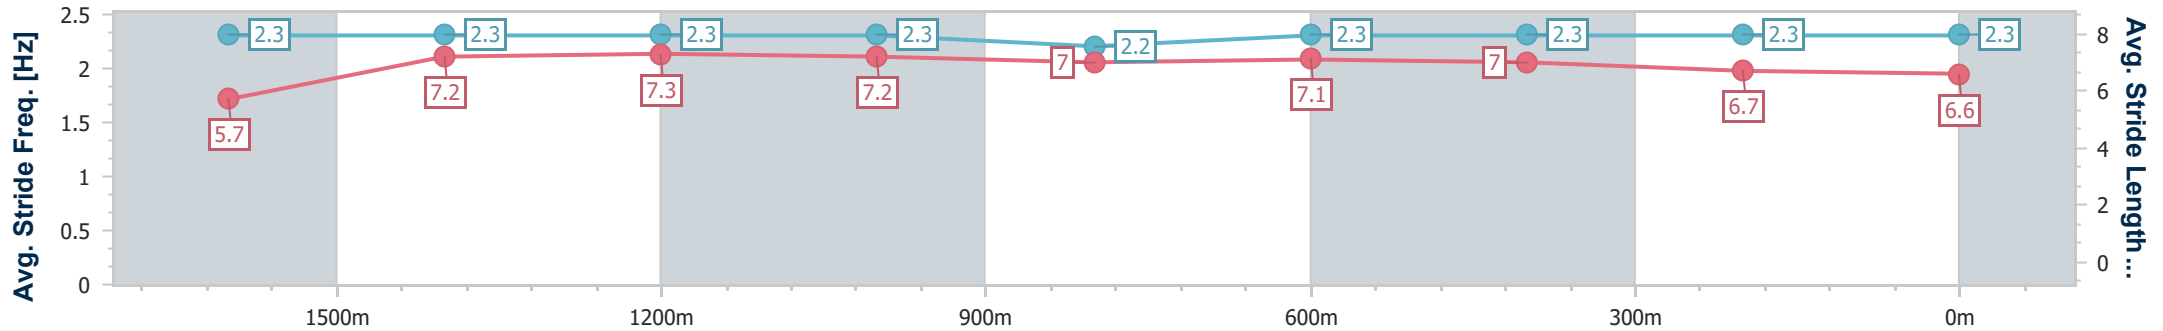

Ipswich QLD Professional

Race 6: IEEC.COM.AU RATINGS BAND 0 - 58 Handicap - 1700m

24 December 2023 - 15:17

Track Rating: Heavy 10, Weather: Overcast, Rail Position: +6.5m Entire

Section	Overall	1600m	1400m	1200m	1000m	800m	600m	400m	200m			
Section Times	1:48.54 [5] (0:08.64)	1:39.90 [5] (0:12.27)	1:27.63 [5] (0:12.00)	1:15.63 [5] (0:12.37)	1:03.26 [4] (0:12.83)	0:50.43 [4] (0:12.32)	0:38.11 [4] (0:12.24)	0:25.87 [4] (0:12.59)	0:13.28 [3] (0:13.28)			
Average Speed [km/h]	41.7	58.7	60.0	58.3	56.0	58.4	58.5	56.9	54.1			
Top Speed [km/h]	56.4	59.9	61.4	60.8	57.1	59.3	59.7	57.4	56.9			
Avg. Dist. to Rail [m]	7.6	1.7	0.5	0.1	0.1	0.5	1.2	1.1	2.3			
Avg. Stride Freq. [Hz]	2.3	2.3	2.3	2.3	2.2	2.3	2.3	2.3	2.3			
Avg. Stride Length [m]	5.7	7.2	7.3	7.2	7.0	7.1	7.0	6.7	6.6			

- [] Ranking at each section and finish
- .-.- No data available at this section
- NA No data available

Horse/Jockey Name	Brief Sojourn
Final Rank	6
Fastest Section Time (Section)	0:08.80 (Overall)
Top Speed [km/h] (Section)	60.8 (1200m)
Race State	Finished