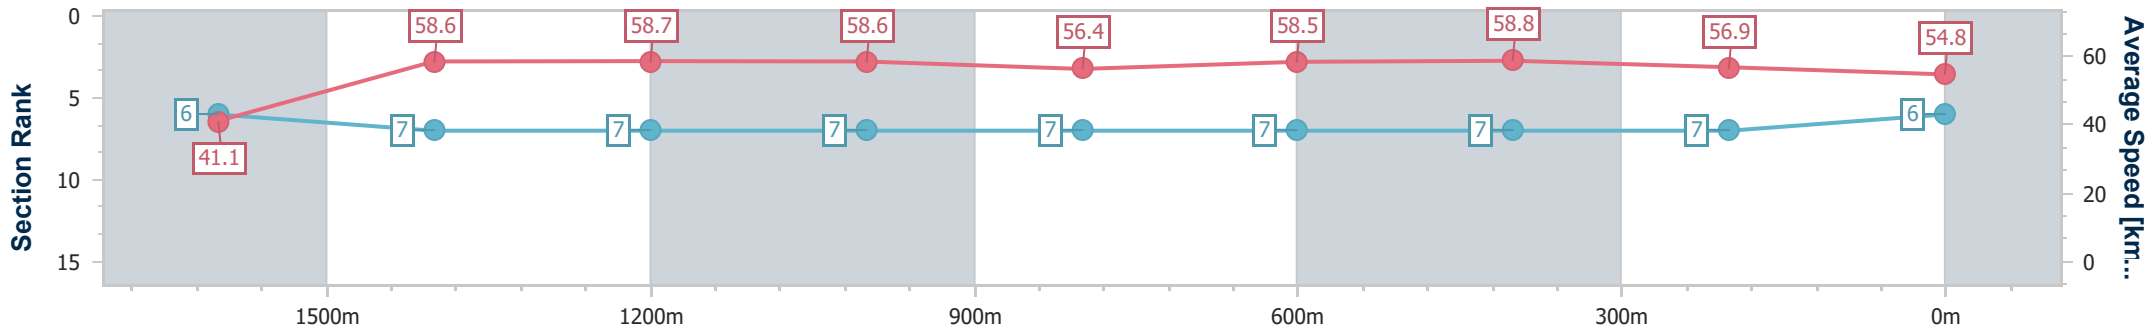

Ipswich QLD Professional

Race 6: IEEC.COM.AU RATINGS BAND 0 - 58 Handicap - 1700m

24 December 2023 - 15:17

Track Rating: Heavy 10, Weather: Overcast, Rail Position: +6.5m Entire

Section	Overall	1600m	1400m	1200m	1000m	800m	600m	400m	200m
Section Times	1:48.77 [6] (0:08.80)	1:39.97 [6] (0:12.27)	1:27.70 [7] (0:12.31)	1:15.39 [7] (0:12.31)	1:03.08 [7] (0:12.77)	0:50.31 [7] (0:12.32)	0:37.99 [7] (0:12.21)	0:25.78 [7] (0:12.66)	0:13.12 [7] (0:13.12)
Average Speed [km/h]	41.1	58.6	58.7	58.6	56.4	58.5	58.8	56.9	54.8
Top Speed [km/h]	55.7	60.0	59.1	60.8	56.8	59.3	59.6	57.7	56.1
Avg. Dist. to Rail [m]	4.3	0.5	0.4	0.4	0.6	0.3	0.6	2.3	6.3
Avg. Stride Freq. [Hz]	2.2	2.3	2.3	2.3	2.2	2.3	2.3	2.3	2.2
Avg. Stride Length [m]	5.9	7.0	7.2	7.1	7.1	7.2	7.2	6.9	6.9