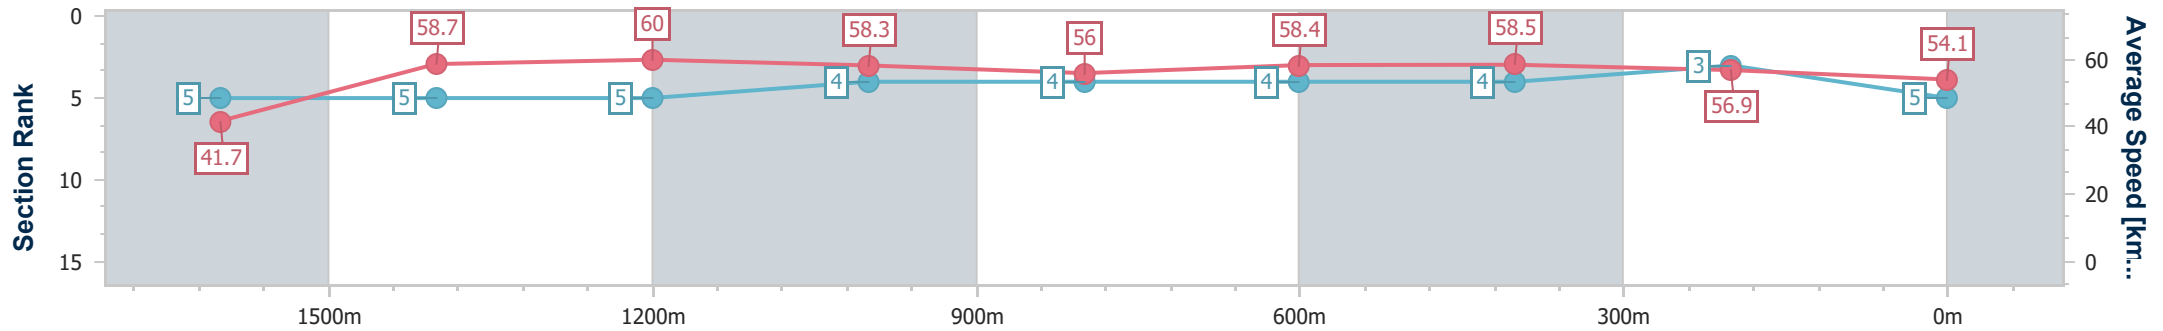

Ipswich QLD Professional

Race 6: IEEC.COM.AU RATINGS BAND 0 - 58 Handicap - 1700m

24 December 2023 - 15:17

Track Rating: Heavy 10, Weather: Overcast, Rail Position: +6.5m Entire

Section	Overall	1600m	1400m	1200m	1000m	800m	600m	400m	200m			
Section Times	1:48.54 [5] (0:08.64)	1:39.90 [5] (0:12.27)	1:27.63 [5] (0:12.00)	1:15.63 [5] (0:12.37)	1:03.26 [4] (0:12.83)	0:50.43 [4] (0:12.32)	0:38.11 [4] (0:12.24)	0:25.87 [4] (0:12.59)	0:13.28 [3] (0:13.28)			
Average Speed [km/h]	41.7	58.7	60.0	58.3	56.0	58.4	58.5	56.9	54.1			
Top Speed [km/h]	56.4	59.9	61.4	60.8	57.1	59.3	59.7	57.4	56.9			
Avg. Dist. to Rail [m]	7.6	1.7	0.5	0.1	0.1	0.5	1.2	1.1	2.3			
Avg. Stride Freq. [Hz]	2.3	2.3	2.3	2.3	2.2	2.3	2.3	2.3	2.3			
Avg. Stride Length [m]	5.7	7.2	7.3	7.2	7.0	7.1	7.0	6.7	6.6			