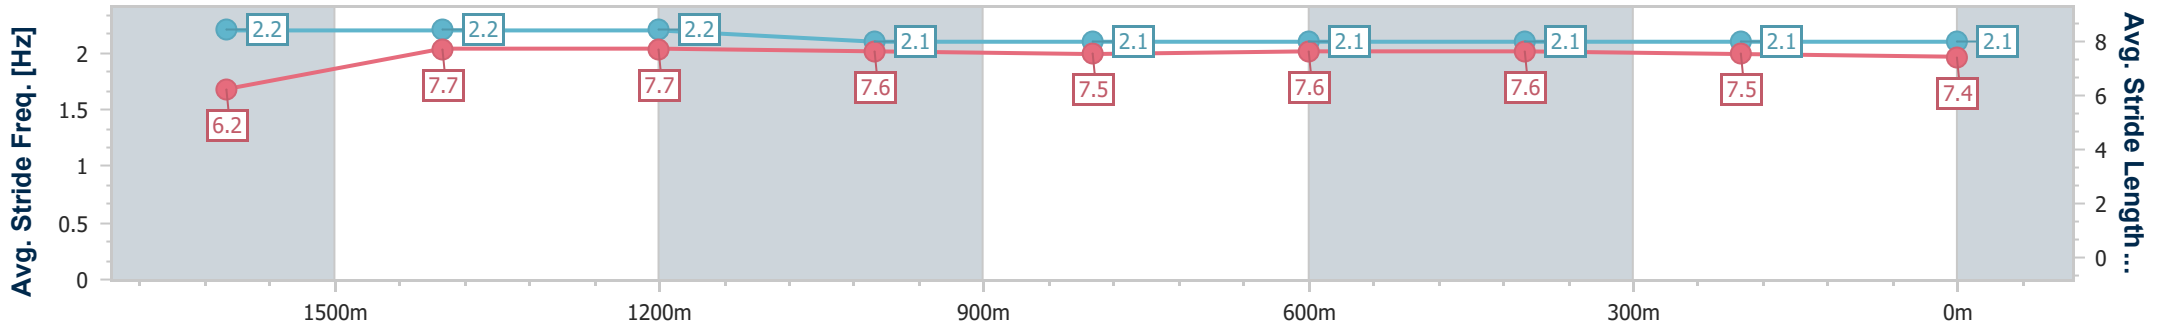

Ipswich QLD Professional

Race 6: IEEC.COM.AU RATINGS BAND 0 - 58 Handicap - 1700m

24 December 2023 - 15:17

Track Rating: Heavy 10, Weather: Overcast, Rail Position: +6.5m Entire

Section	Overall	1600m	1400m	1200m	1000m	800m	600m	400m	200m
Section Times	1:47.91 [1] (0:08.28)	1:39.63 [1] (0:11.72)	1:27.91 [1] (0:12.14)	1:15.77 [1] (0:12.47)	1:03.30 [1] (0:12.86)	0:50.44 [1] (0:12.53)	0:37.91 [1] (0:12.36)	0:25.55 [1] (0:12.64)	0:12.91 [1] (0:12.91)
Average Speed [km/h]	43.5	61.4	59.3	57.8	56.0	57.4	57.9	56.5	55.7
Top Speed [km/h]	60.0	62.5	60.5	59.3	57.0	58.5	58.6	57.1	57.1
Avg. Dist. to Rail [m]	6.2	1.1	0.2	0.3	0.5	0.4	1.2	1.8	0.4
Avg. Stride Freq. [Hz]	2.2	2.2	2.2	2.1	2.1	2.1	2.1	2.1	2.1
Avg. Stride Length [m]	6.2	7.7	7.7	7.6	7.5	7.6	7.6	7.5	7.4