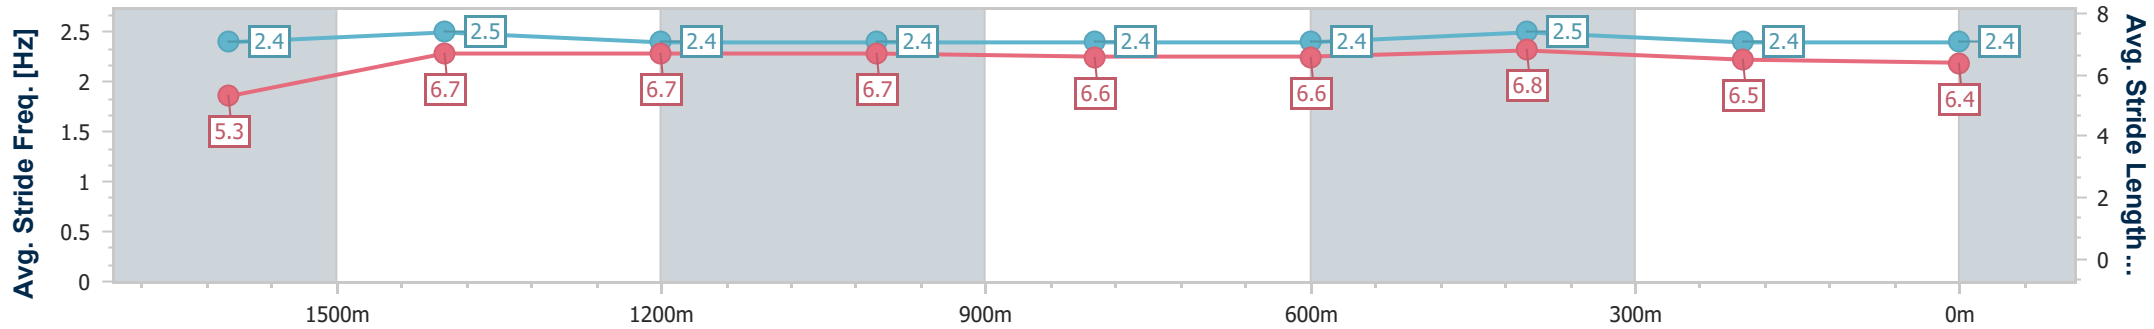

Ipswich QLD Professional

Race 6: IEEC.COM.AU RATINGS BAND 0 - 58 Handicap - 1700m

24 December 2023 - 15:17

Track Rating: Heavy 10, Weather: Overcast, Rail Position: +6.5m Entire

Section	Overall	1600m	1400m	1200m	1000m	800m	600m	400m	200m
Section Times	1:49.01 [7] (0:08.98)	1:40.03 [7] (0:12.17)	1:27.86 [8] (0:12.47)	1:15.39 [8] (0:12.28)	1:03.11 [8] (0:12.78)	0:50.33 [8] (0:12.34)	0:37.99 [8] (0:12.10)	0:25.89 [8] (0:12.78)	0:13.11 [8] (0:13.11)
Average Speed [km/h]	39.9	59.5	57.9	59.1	56.7	58.6	60.3	57.0	54.9
Top Speed [km/h]	57.5	60.4	59.4	61.9	57.6	60.9	61.6	58.9	56.2
Avg. Dist. to Rail [m]	5.3	0.7	1.1	2.0	1.7	1.5	3.4	4.6	8.3
Avg. Stride Freq. [Hz]	2.4	2.5	2.4	2.4	2.4	2.4	2.5	2.4	2.4
Avg. Stride Length [m]	5.3	6.7	6.7	6.7	6.6	6.6	6.8	6.5	6.4

- [] Ranking at each section and finish
- .-.- No data available at this section
- NA No data available

Horse/Jockey Name	Silver Onyx
Final Rank	8
Fastest Section Time (Section)	0:08.39 (Overall)
Top Speed [km/h] (Section)	61.7 (1600m)
Race State	Finished