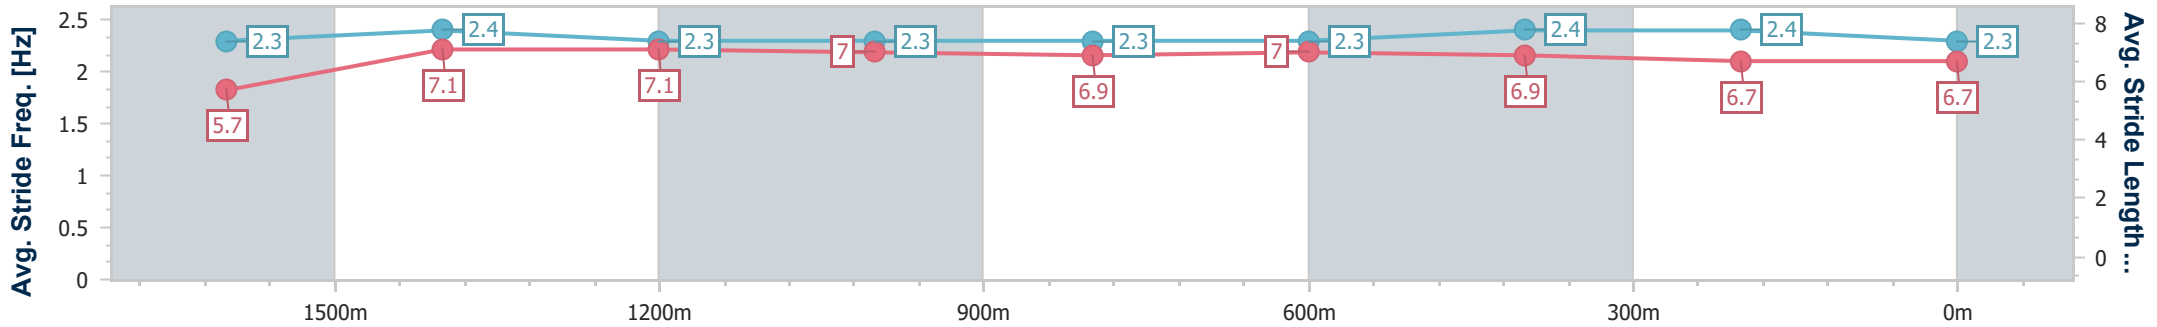

Ipswich QLD Professional

Race 6: IEEC.COM.AU RATINGS BAND 0 - 58 Handicap - 1700m

24 December 2023 - 15:17

Track Rating: Heavy 10, Weather: Overcast, Rail Position: +6.5m Entire

Section	Overall	1600m	1400m	1200m	1000m	800m	600m	400m	200m				
Section Times	1:48.14 [3] (0:08.55)	1:39.59 [4] (0:11.82)	1:27.77 [3] (0:12.07)	1:15.70 [3] (0:12.58)	1:03.12 [3] (0:12.86)	0:50.26 [3] (0:12.44)	0:37.82 [3] (0:12.30)	0:25.52 [3] (0:12.56)	0:12.96 [2] (0:12.96)				
Average Speed [km/h]	42.1	61.1	59.7	57.4	56.3	58.2	58.8	57.6	55.5				
Top Speed [km/h]	58.9	62.1	60.5	58.5	56.9	59.3	59.3	58.5	57.0				
Avg. Dist. to Rail [m]	4.9	1.3	0.6	1.1	1.4	1.2	1.1	2.3	4.2				
Avg. Stride Freq. [Hz]	2.3	2.4	2.3	2.3	2.3	2.3	2.4	2.4	2.3				
Avg. Stride Length [m]	5.7	7.1	7.1	7.0	6.9	7.0	6.9	6.7	6.7				