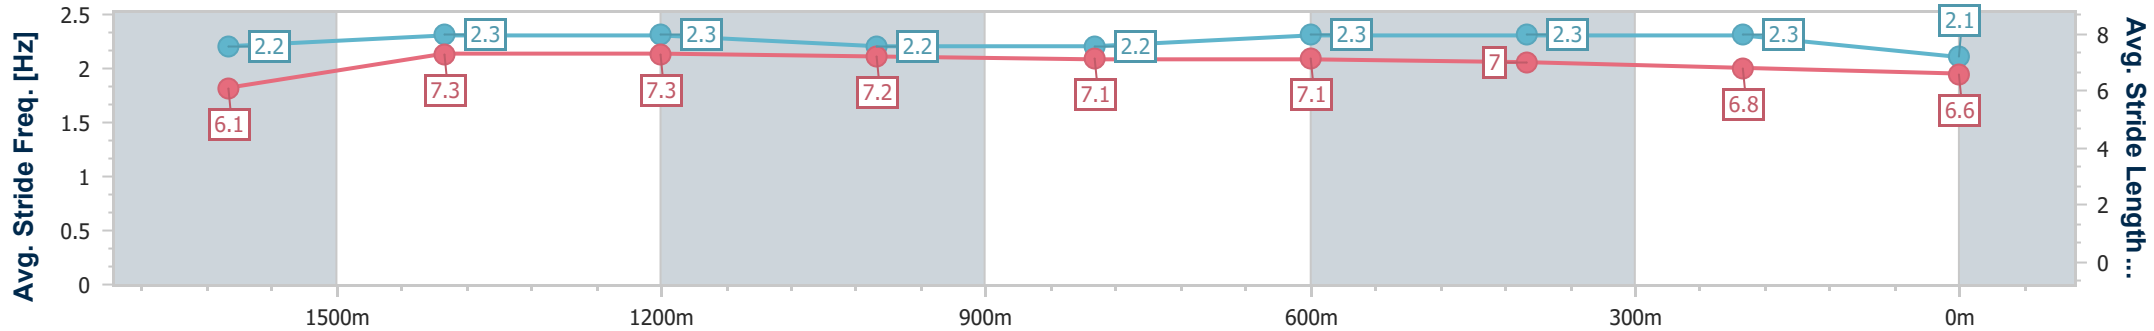

- [] Ranking at each section and finish
- .-.- No data available at this section
- NA No data available

Horse/Jockey Name	Silver Onyx
Final Rank	8
Fastest Section Time (Section)	0:08.39 (Overall)
Top Speed [km/h] (Section)	61.7 (1600m)
Race State	Finished

Ipswich QLD Professional

Race 6: IEEC.COM.AU RATINGS BAND 0 - 58 Handicap - 1700m

24 December 2023 - 15:17

Track Rating: Heavy 10, Weather: Overcast, Rail Position: +6.5m Entire

Section	Overall	1600m	1400m	1200m	1000m	800m	600m	400m	200m				
Section Times	1:49.52 [8] (0:08.39)	1:41.13 [2] (0:11.79)	1:29.34 [2] (0:12.04)	1:17.30 [2] (0:12.44)	1:04.86 [2] (0:12.85)	0:52.01 [2] (0:12.53)	0:39.48 [2] (0:12.45)	0:27.03 [2] (0:12.93)	0:14.10 [6] (0:14.10)				
Average Speed [km/h]	43.0	61.1	59.6	58.0	56.1	57.8	57.8	55.8	51.0				
Top Speed [km/h]	59.9	61.7	60.3	59.5	56.8	58.2	58.7	56.6	54.2				
Avg. Dist. to Rail [m]	3.0	0.6	0.3	0.4	1.1	1.0	0.4	1.0	2.4				
Avg. Stride Freq. [Hz]	2.2	2.3	2.3	2.2	2.2	2.3	2.3	2.3	2.1				
Avg. Stride Length [m]	6.1	7.3	7.3	7.2	7.1	7.1	7.0	6.8	6.6				

- [] Ranking at each section and finish
- .-.-.- No data available at this section
- NA No data available