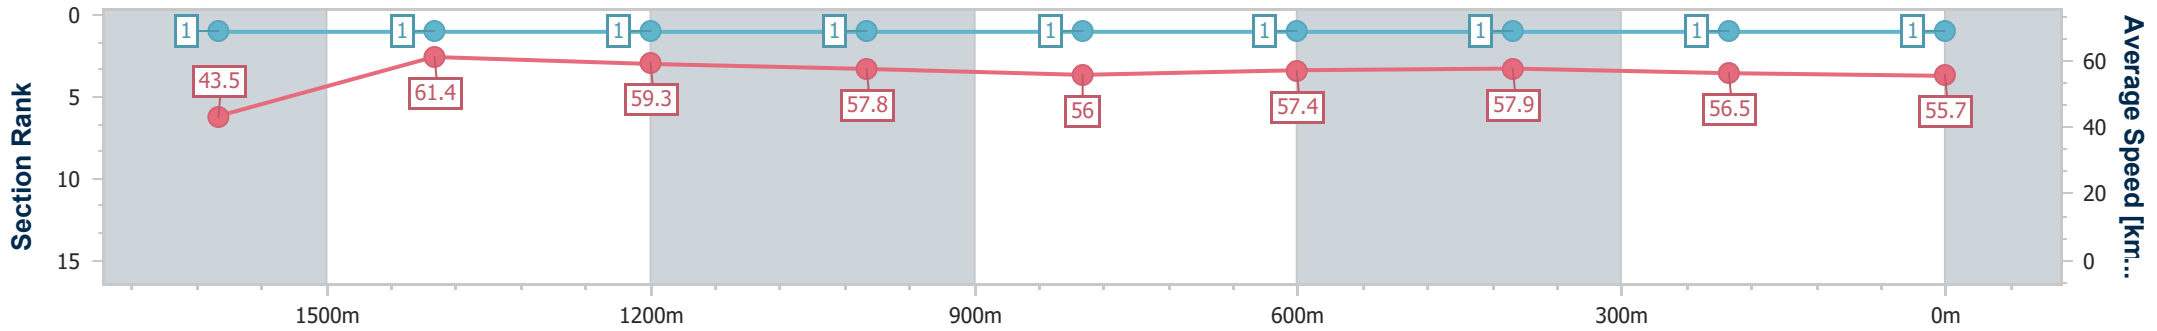

Ipswich QLD Professional

Race 6: IEEC.COM.AU RATINGS BAND 0 - 58 Handicap - 1700m

24 December 2023 - 15:17

Track Rating: Heavy 10, Weather: Overcast, Rail Position: +6.5m Entire

Section	Overall	1600m	1400m	1200m	1000m	800m	600m	400m	200m
Section Times	1:47.91 [1] (0:08.28)	1:39.63 [1] (0:11.72)	1:27.91 [1] (0:12.14)	1:15.77 [1] (0:12.47)	1:03.30 [1] (0:12.86)	0:50.44 [1] (0:12.53)	0:37.91 [1] (0:12.36)	0:25.55 [1] (0:12.64)	0:12.91 [1] (0:12.91)
Average Speed [km/h]	43.5	61.4	59.3	57.8	56.0	57.4	57.9	56.5	55.7
Top Speed [km/h]	60.0	62.5	60.5	59.3	57.0	58.5	58.6	57.1	57.1
Avg. Dist. to Rail [m]	6.2	1.1	0.2	0.3	0.5	0.4	1.2	1.8	0.4
Avg. Stride Freq. [Hz]	2.2	2.2	2.2	2.1	2.1	2.1	2.1	2.1	2.1
Avg. Stride Length [m]	6.2	7.7	7.7	7.6	7.5	7.6	7.6	7.5	7.4