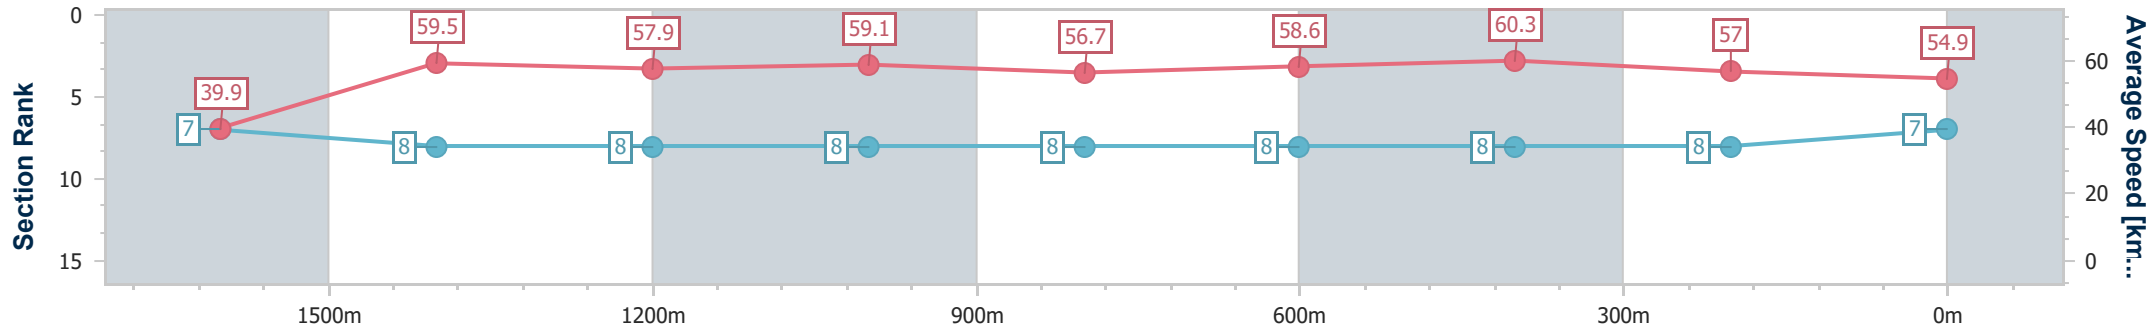

Ipswich QLD Professional

Race 6: IEEC.COM.AU RATINGS BAND 0 - 58 Handicap - 1700m

24 December 2023 - 15:17

Track Rating: Heavy 10, Weather: Overcast, Rail Position: +6.5m Entire

Section	Overall	1600m	1400m	1200m	1000m	800m	600m	400m	200m
Section Times	1:49.01 [7] (0:08.98)	1:40.03 [7] (0:12.17)	1:27.86 [8] (0:12.47)	1:15.39 [8] (0:12.28)	1:03.11 [8] (0:12.78)	0:50.33 [8] (0:12.34)	0:37.99 [8] (0:12.10)	0:25.89 [8] (0:12.78)	0:13.11 [8] (0:13.11)
Average Speed [km/h]	39.9	59.5	57.9	59.1	56.7	58.6	60.3	57.0	54.9
Top Speed [km/h]	57.5	60.4	59.4	61.9	57.6	60.9	61.6	58.9	56.2
Avg. Dist. to Rail [m]	5.3	0.7	1.1	2.0	1.7	1.5	3.4	4.6	8.3
Avg. Stride Freq. [Hz]	2.4	2.5	2.4	2.4	2.4	2.4	2.5	2.4	2.4
Avg. Stride Length [m]	5.3	6.7	6.7	6.7	6.6	6.6	6.8	6.5	6.4

- [] Ranking at each section and finish
- .-.- No data available at this section
- NA No data available

Horse/Jockey Name	Silver Onyx
Final Rank	8
Fastest Section Time (Section)	0:08.39 (Overall)
Top Speed [km/h] (Section)	61.7 (1600m)
Race State	Finished