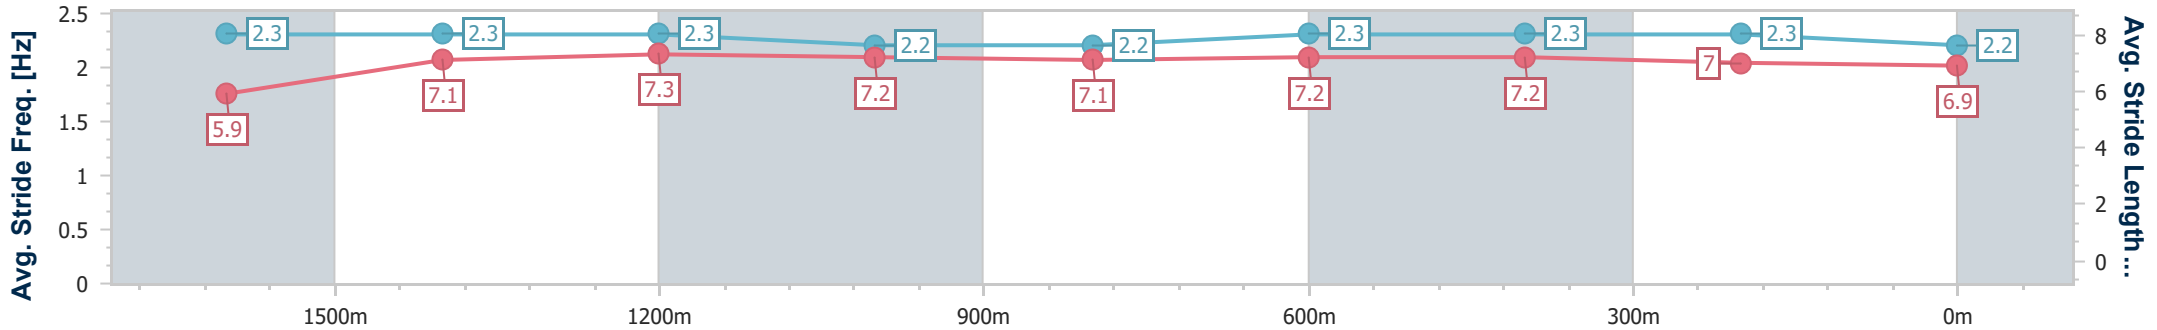

Ipswich QLD Professional

Race 6: IEEC.COM.AU RATINGS BAND 0 - 58 Handicap - 1700m

24 December 2023 - 15:17

Track Rating: Heavy 10, Weather: Overcast, Rail Position: +6.5m Entire

Section	Overall	1600m	1400m	1200m	1000m	800m	600m	400m	200m
Section Times	1:48.20 [4] (0:08.53)	1:39.67 [3] (0:12.07)	1:27.60 [4] (0:12.18)	1:15.42 [4] (0:12.52)	1:02.90 [5] (0:12.88)	0:50.02 [5] (0:12.34)	0:37.68 [5] (0:12.20)	0:25.48 [5] (0:12.57)	0:12.91 [4] (0:12.91)
Average Speed [km/h]	42.4	59.6	59.6	57.7	56.1	58.4	59.4	58.0	55.7
Top Speed [km/h]	59.9	60.5	60.7	59.5	56.9	59.7	60.3	58.6	57.4
Avg. Dist. to Rail [m]	8.9	3.1	1.3	1.3	1.1	0.9	1.8	3.4	5.7
Avg. Stride Freq. [Hz]	2.3	2.3	2.3	2.2	2.2	2.3	2.3	2.3	2.2
Avg. Stride Length [m]	5.9	7.1	7.3	7.2	7.1	7.2	7.2	7.0	6.9